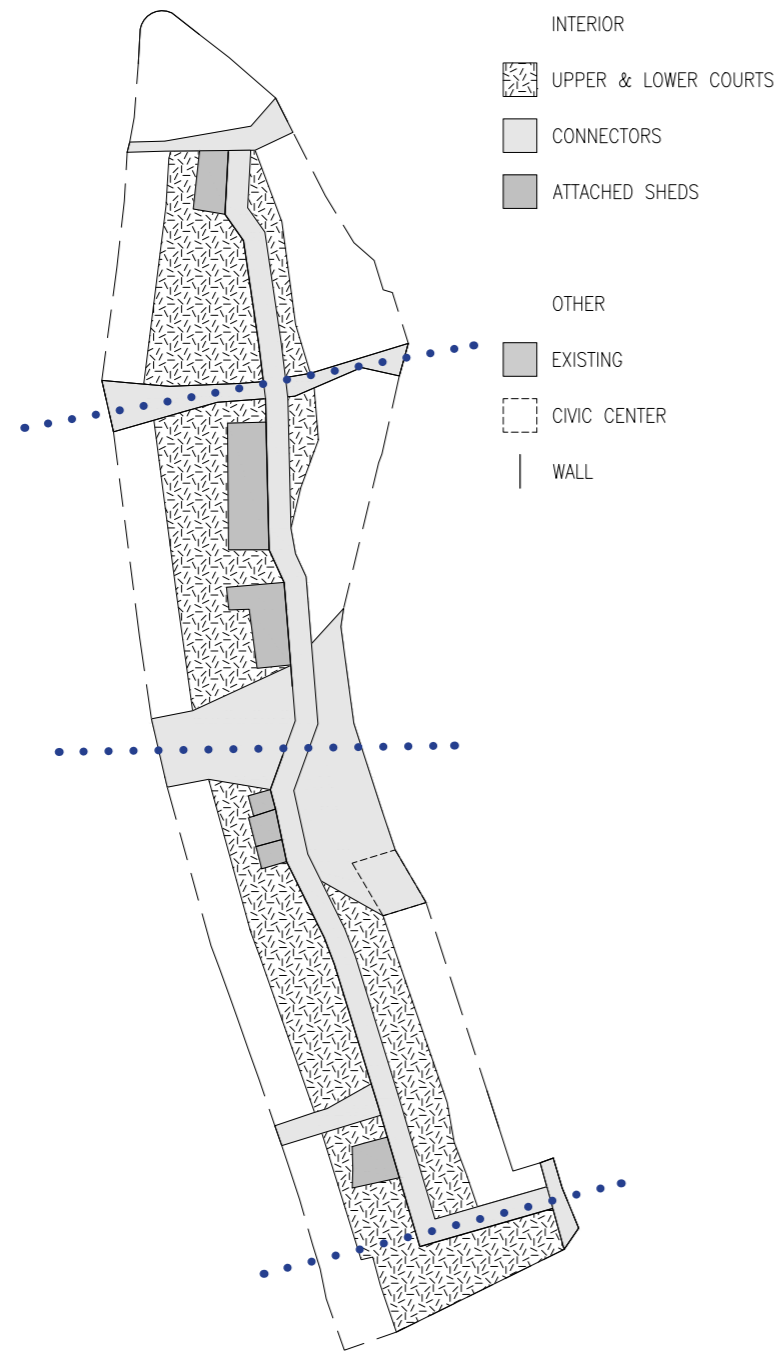

Perimeter Block