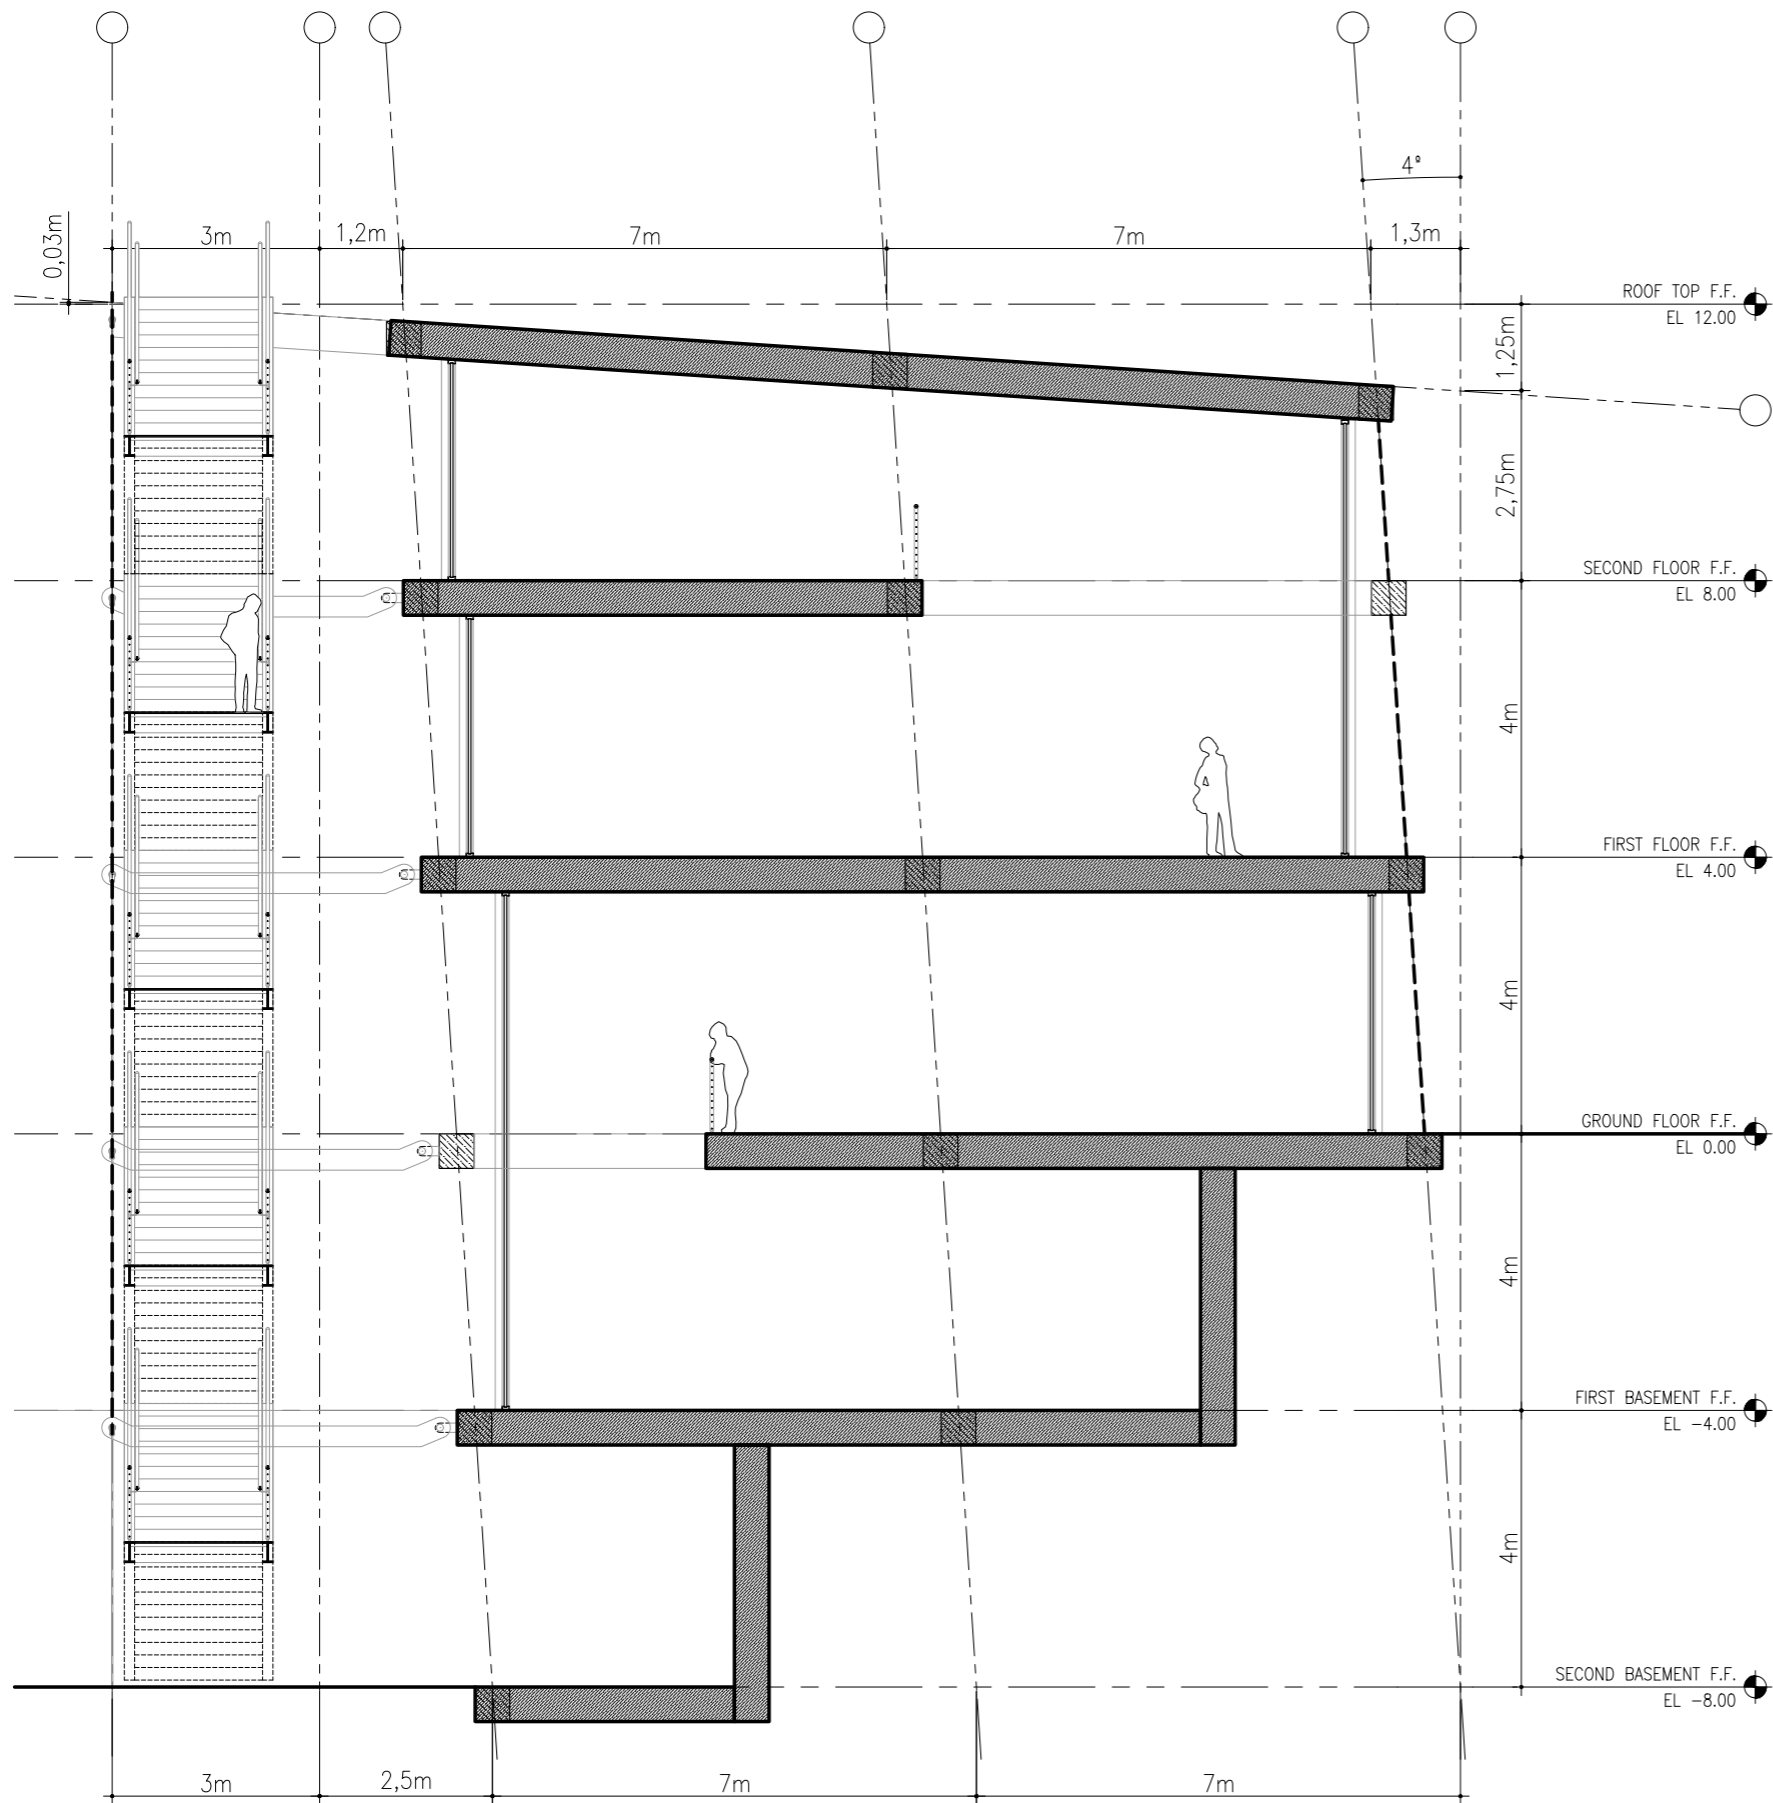

OPAQUE WALL  
1:5

Concept

Masterplan

Civic Center

**Flag**

Reflection

STRUCTURE MODEL

BASE

STRUCTURE

CATWALK

FABRIC

RESULT

Concept

Masterplan

Civic Center

Flag