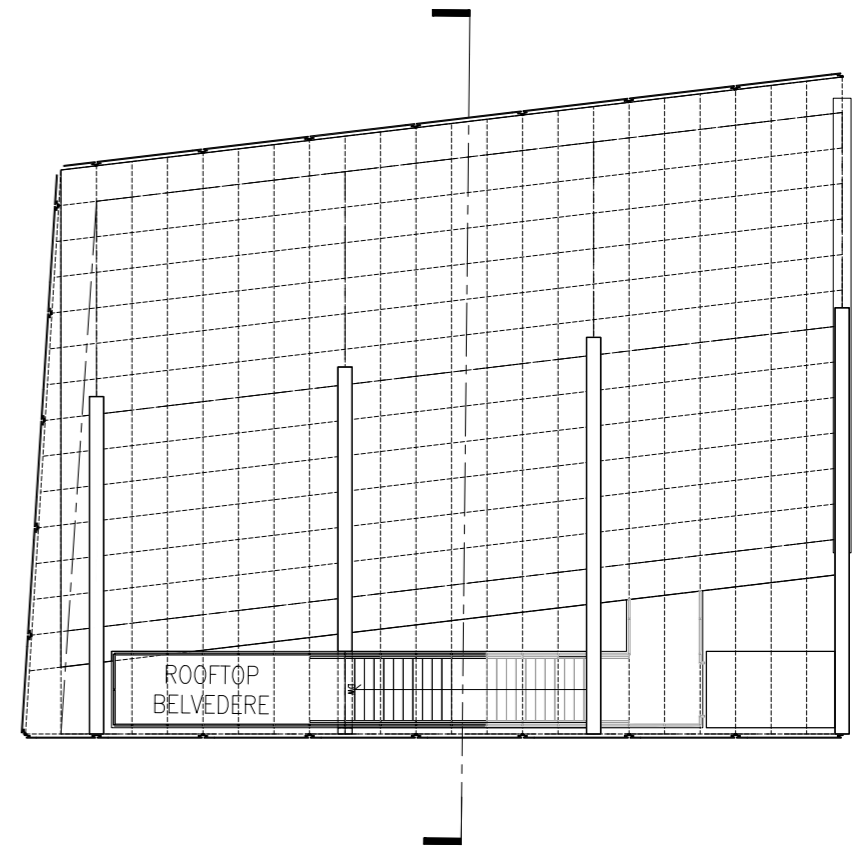

OPAQUE WALL  
1:5

Concept

Masterplan

Civic Center

**Flag**

Reflection

STRUCTURE MODEL

BASE

STRUCTURE

CATWALK

FABRIC

RESULT

Concept

Masterplan

Civic Center

Flag