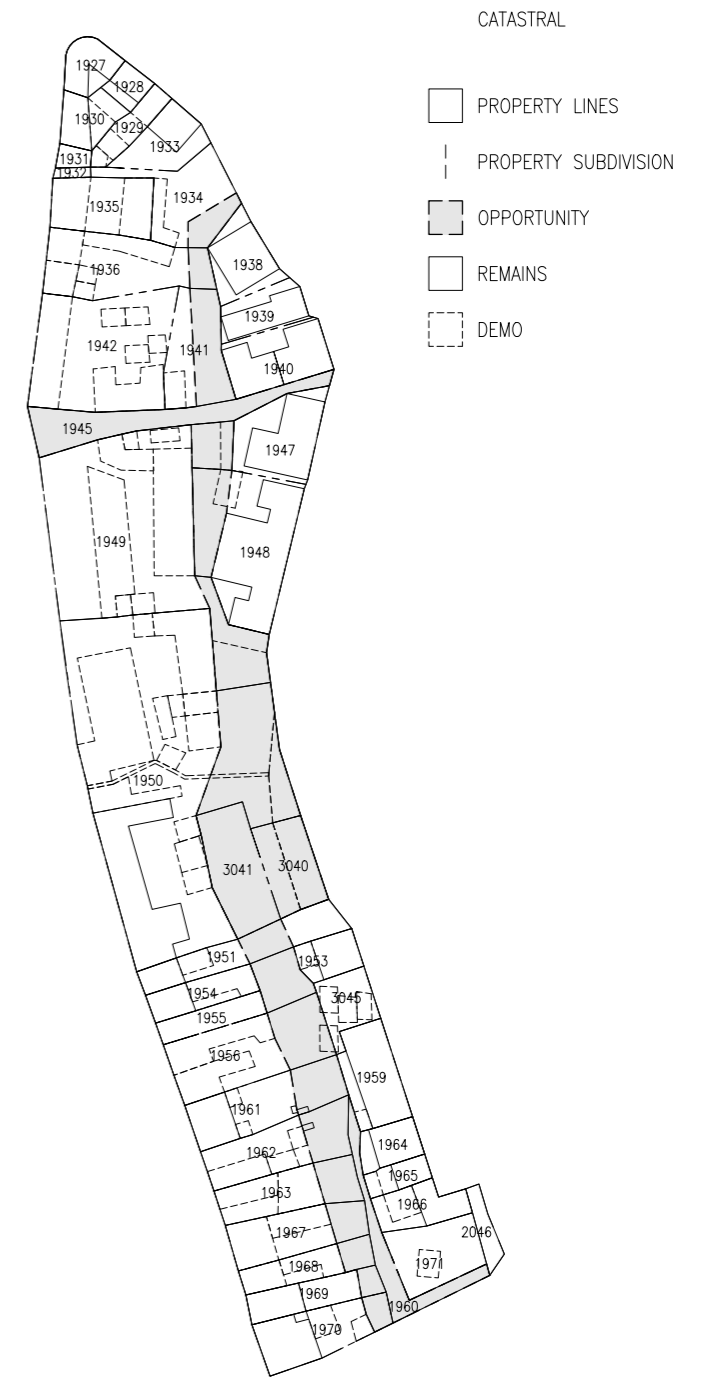

**Masterplan**

Civic Center

Flag

Reflection

Existing

PROPOSED: WITH 31% LESS LAND USAGE THERE IS A 27% INCREASE IN AVAILABLE FLOOR SPACE

Proposed

Modifications