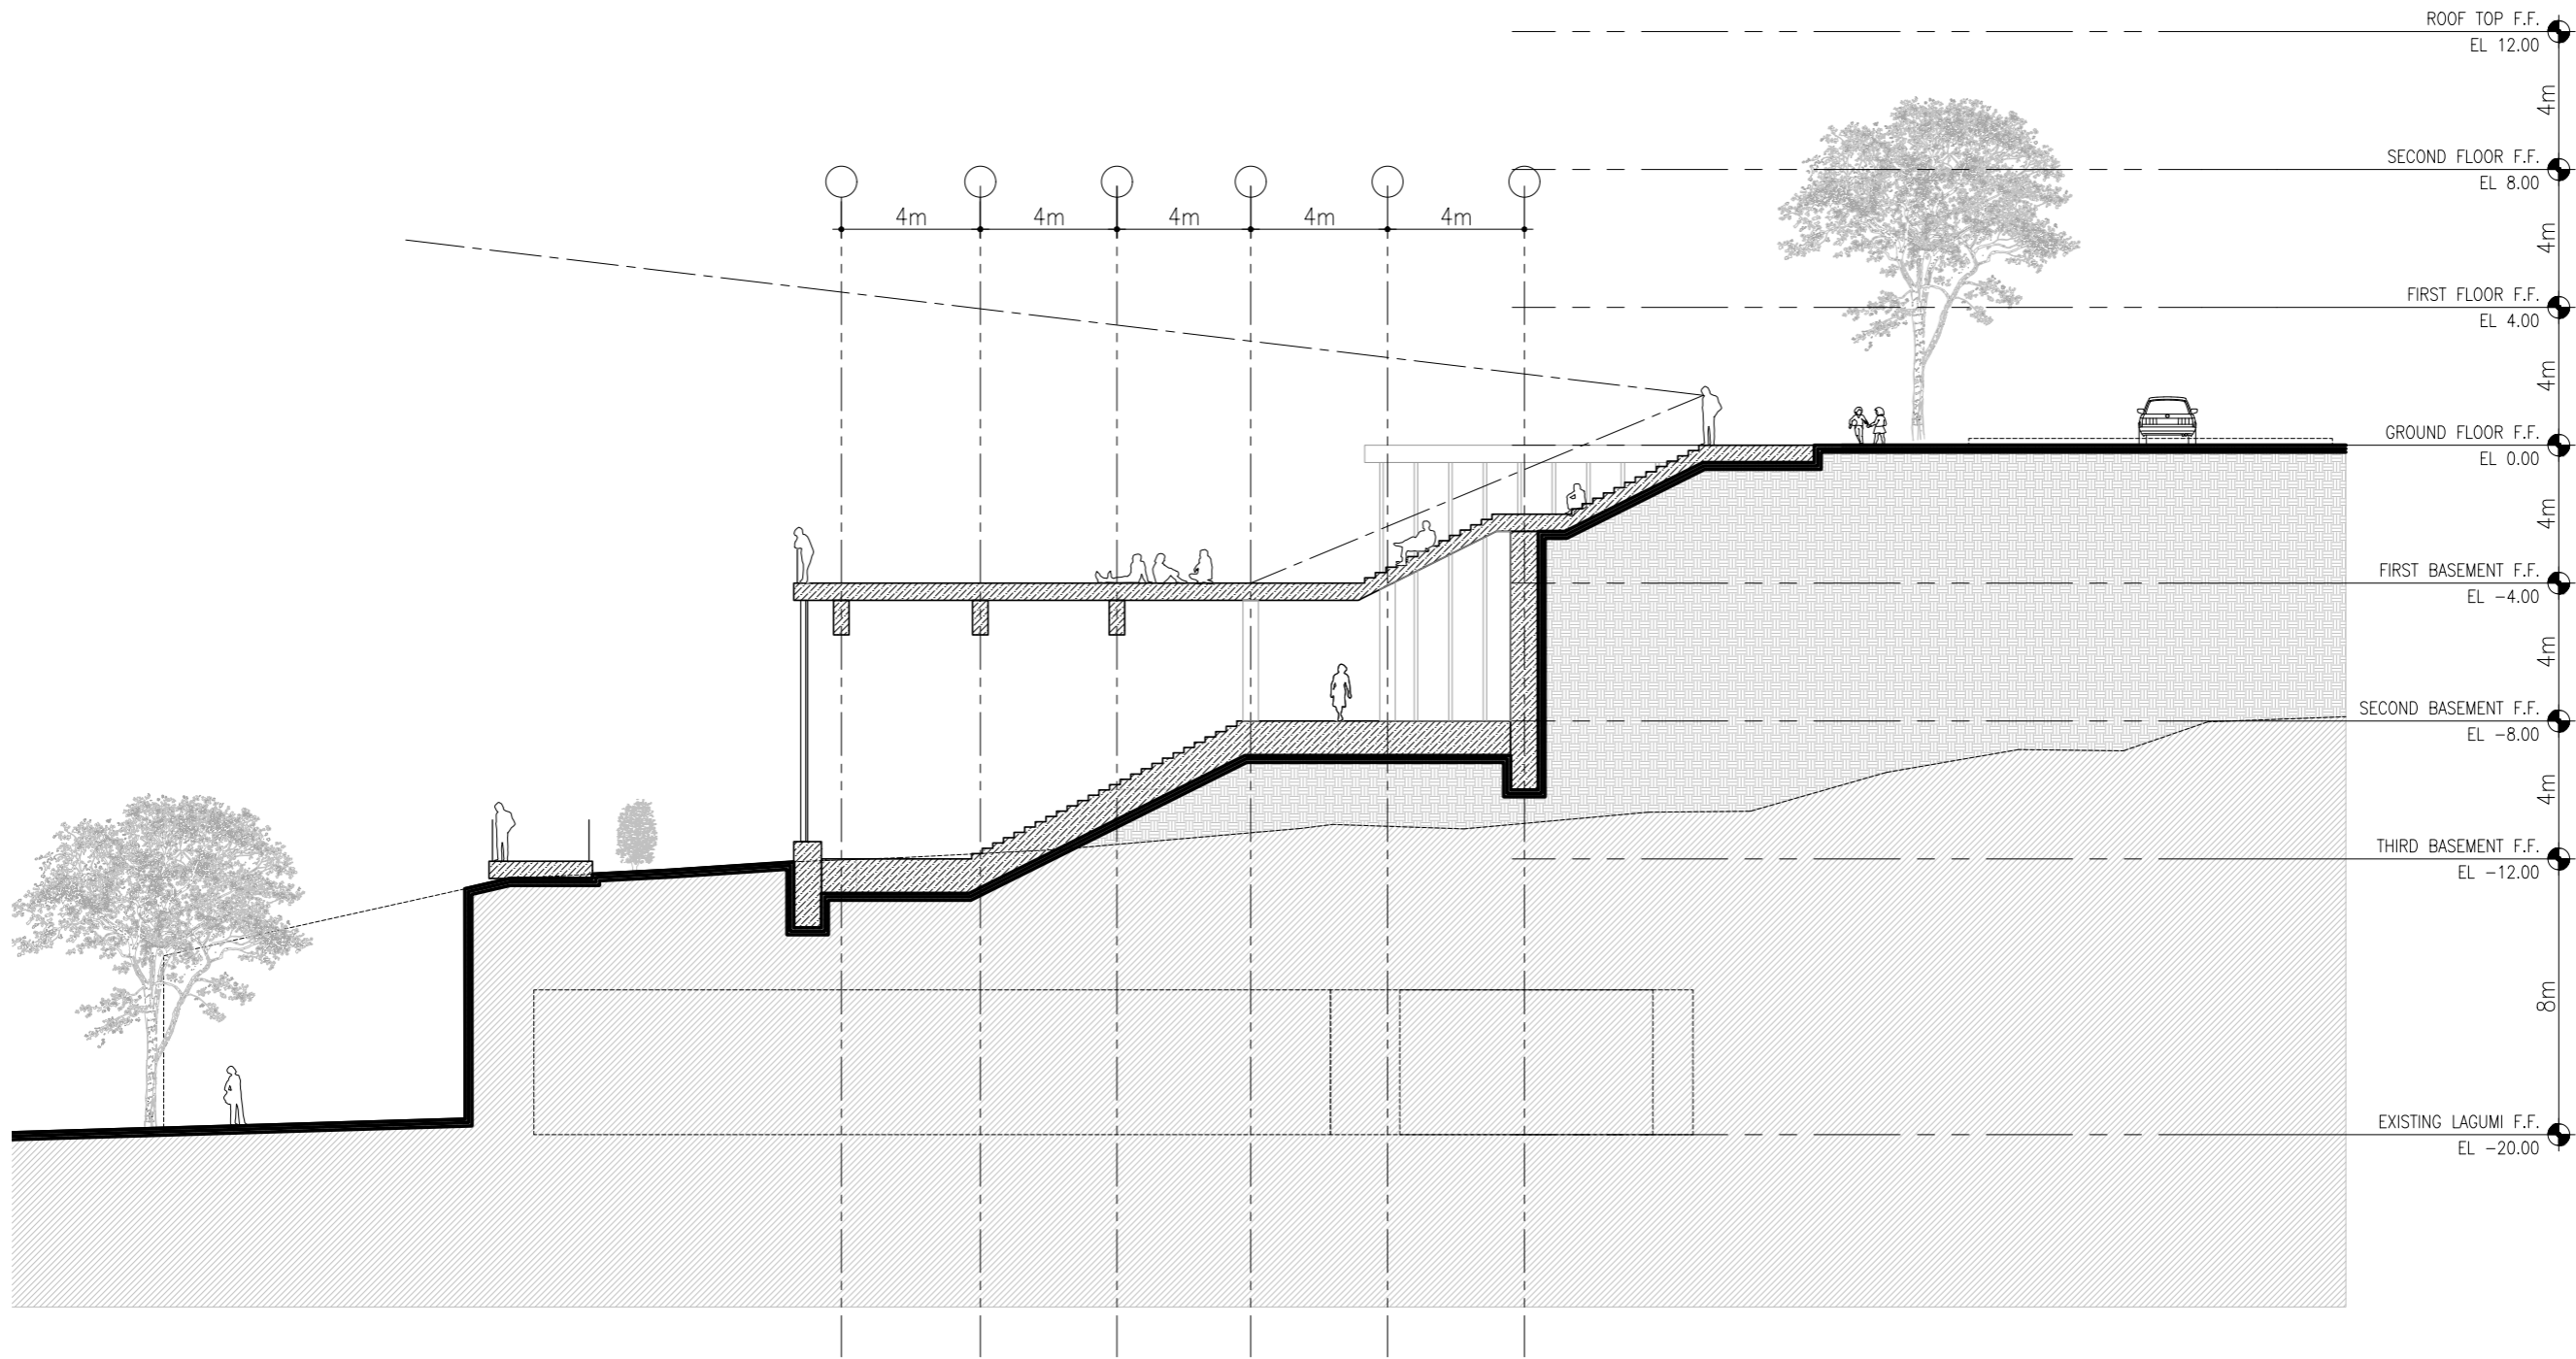

OPAQUE WALL  
1:5

Concept

Masterplan

Civic Center

**Flag**

Reflection

STRUCTURE MODEL

BASE

STRUCTURE

CATWALK

FABRIC

RESULT

Concept

Masterplan

Civic Center

Flag