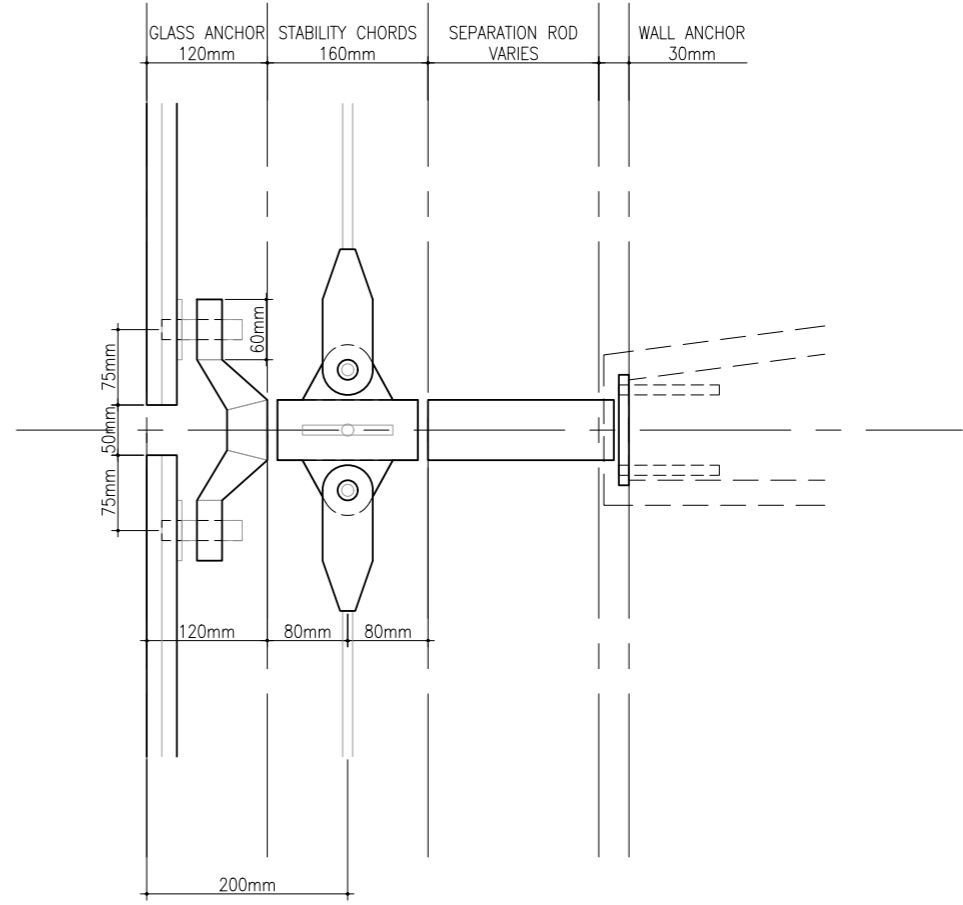

STRUCTURE

CATWALK

FABRIC

RESULT

Concept

Masterplan

Civic Center

Flag