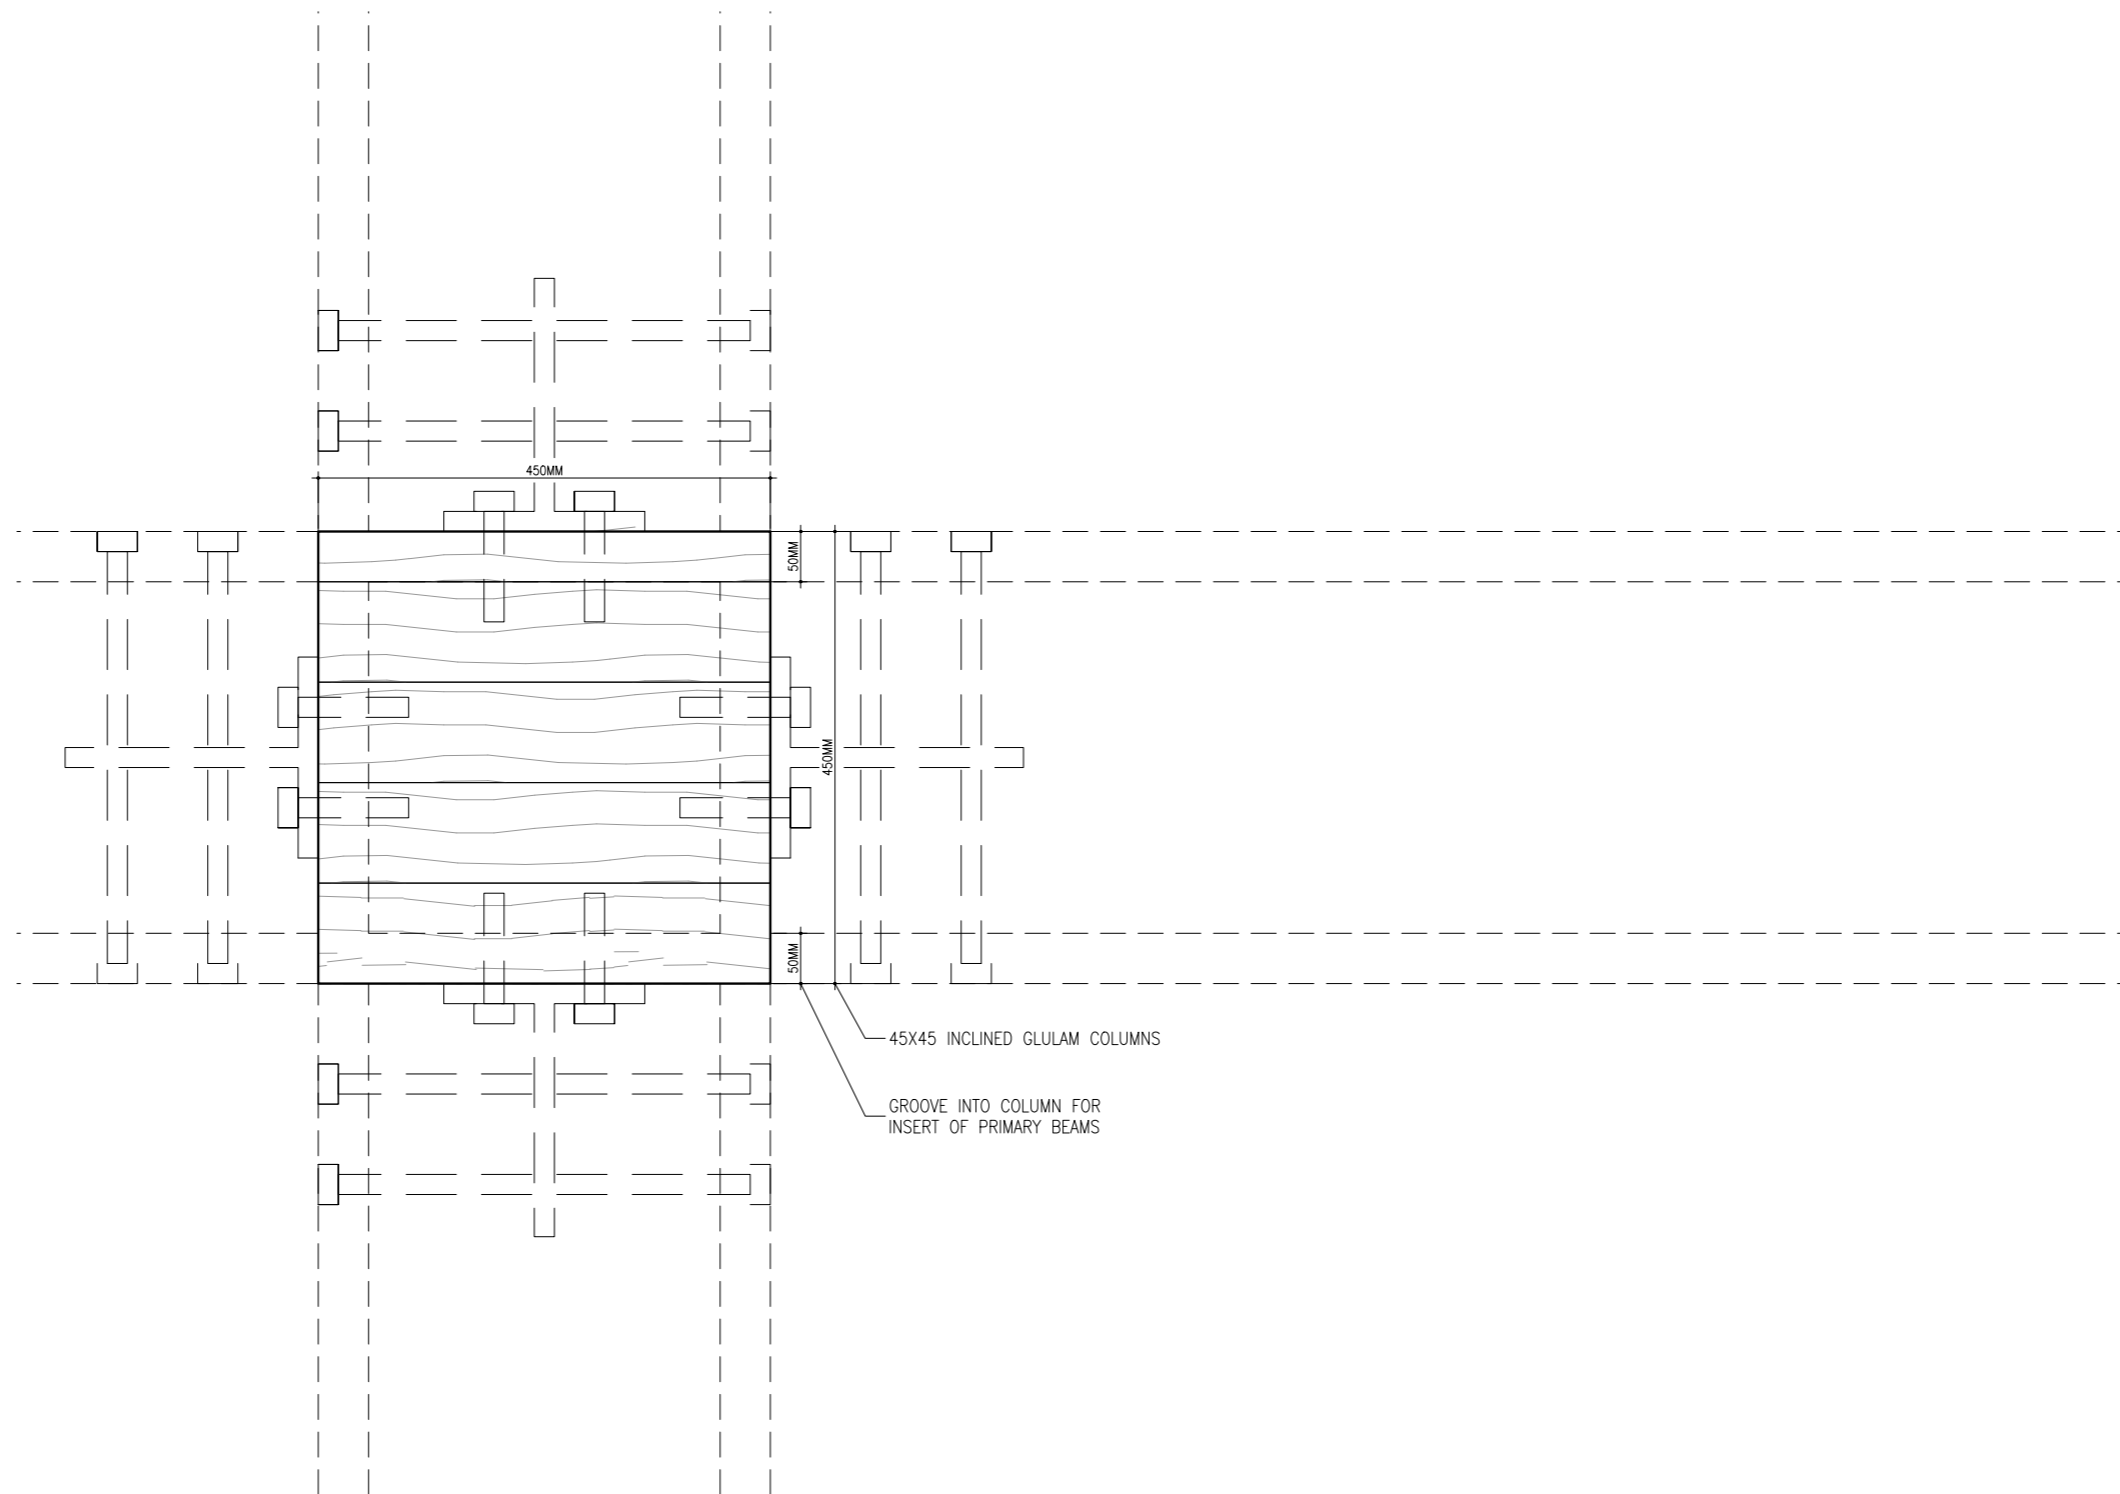

STRUCTURE

CATWALK

FABRIC

RESULT

Concept

Masterplan

Civic Center

Flag