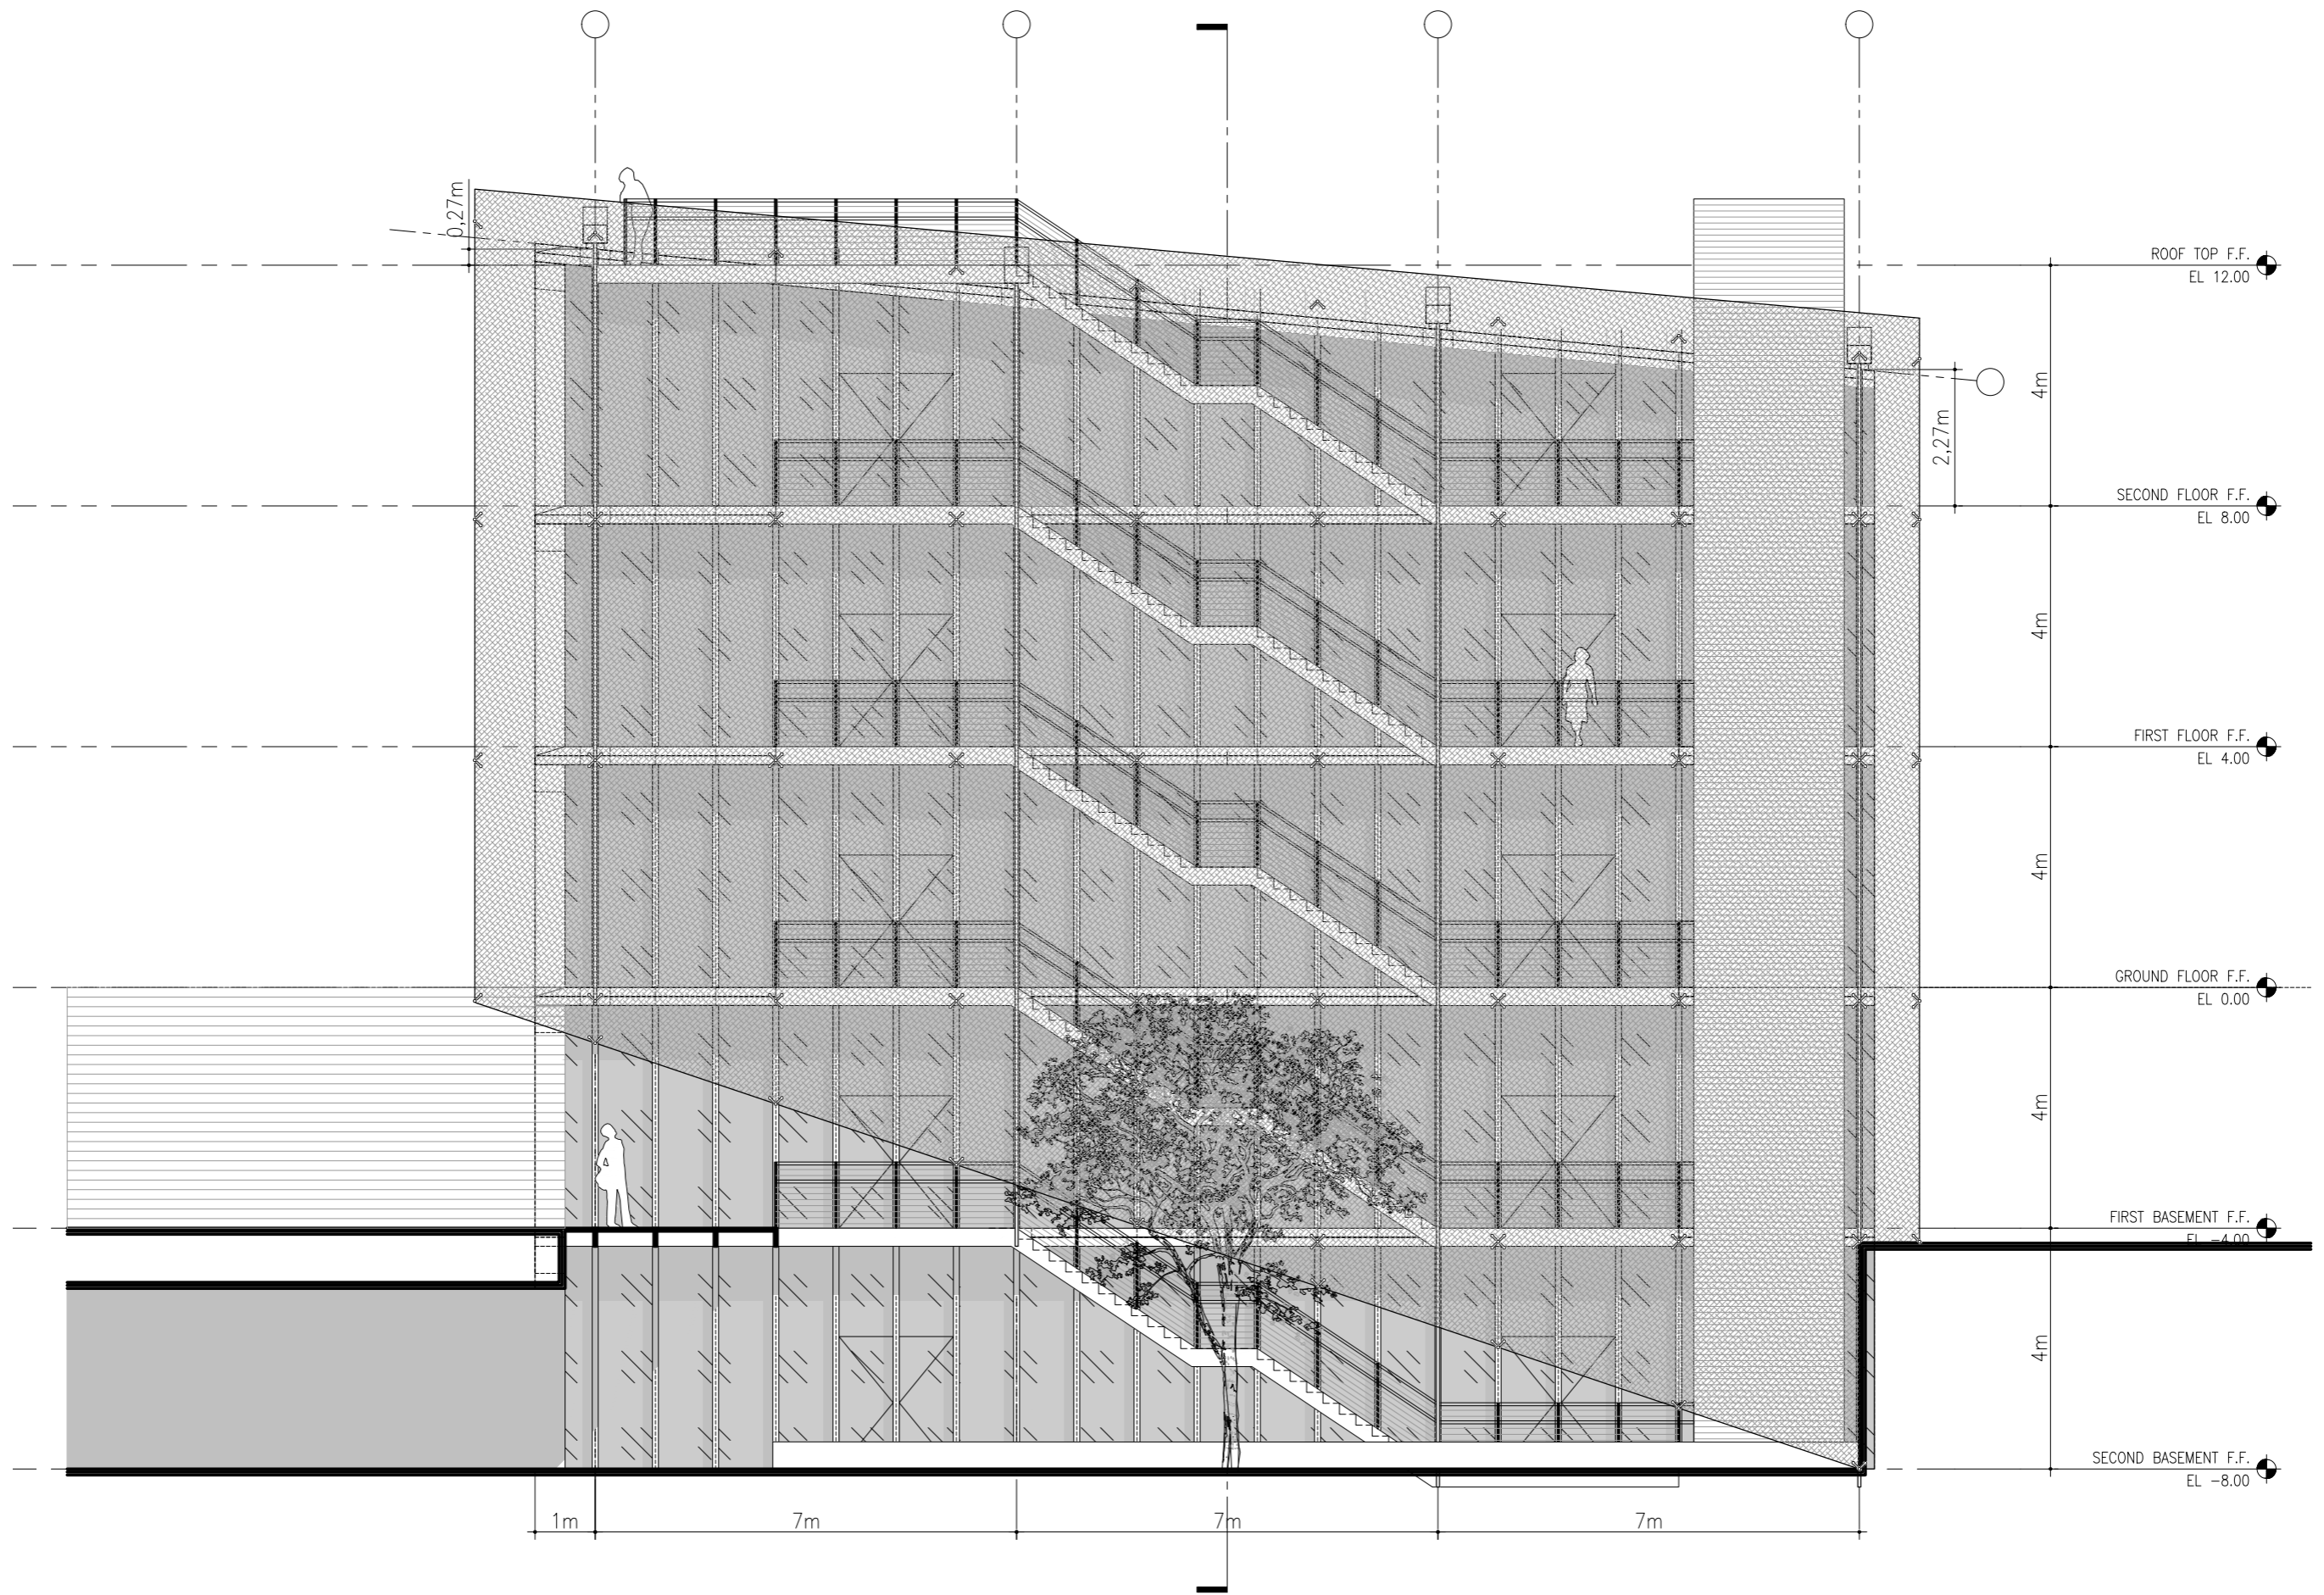

OPAQUE WALL  
1:5

Concept

Masterplan

Civic Center

**Flag**

Reflection

STRUCTURE MODEL

BASE

STRUCTURE

CATWALK

FABRIC

RESULT

Concept

Masterplan

Civic Center

Flag