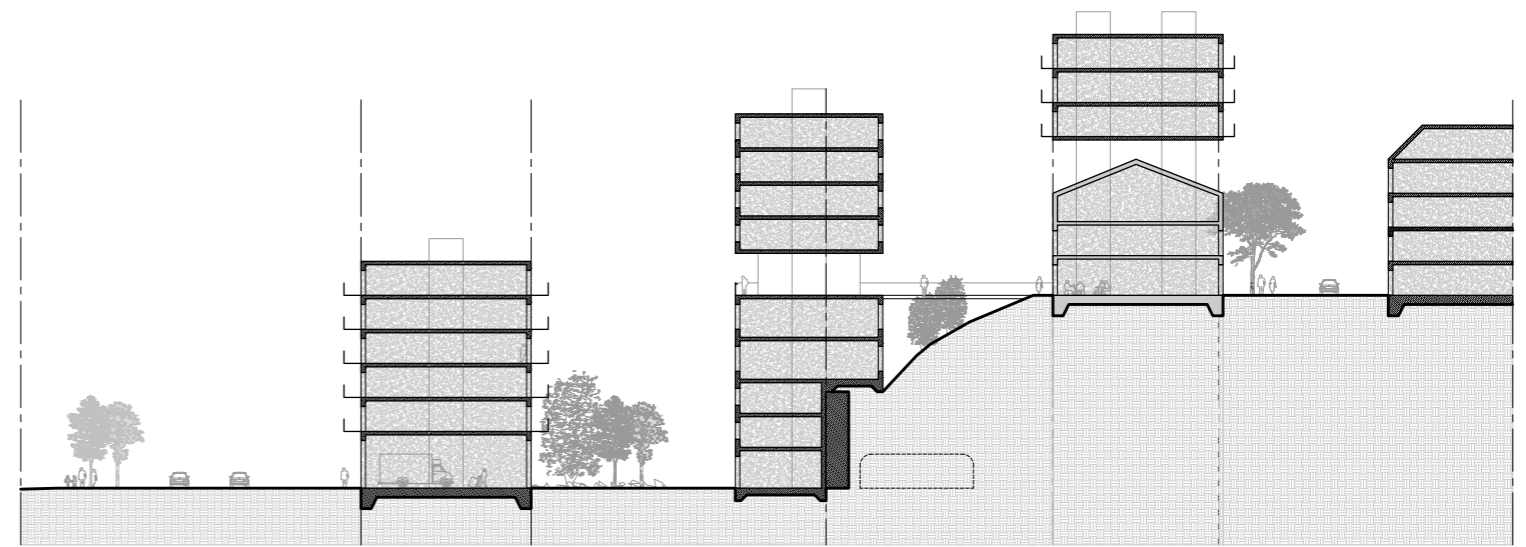

KARADORDEVA NEW CONSTRUCTION INNER BLOCK DENSIFICATION KOSANCICEV