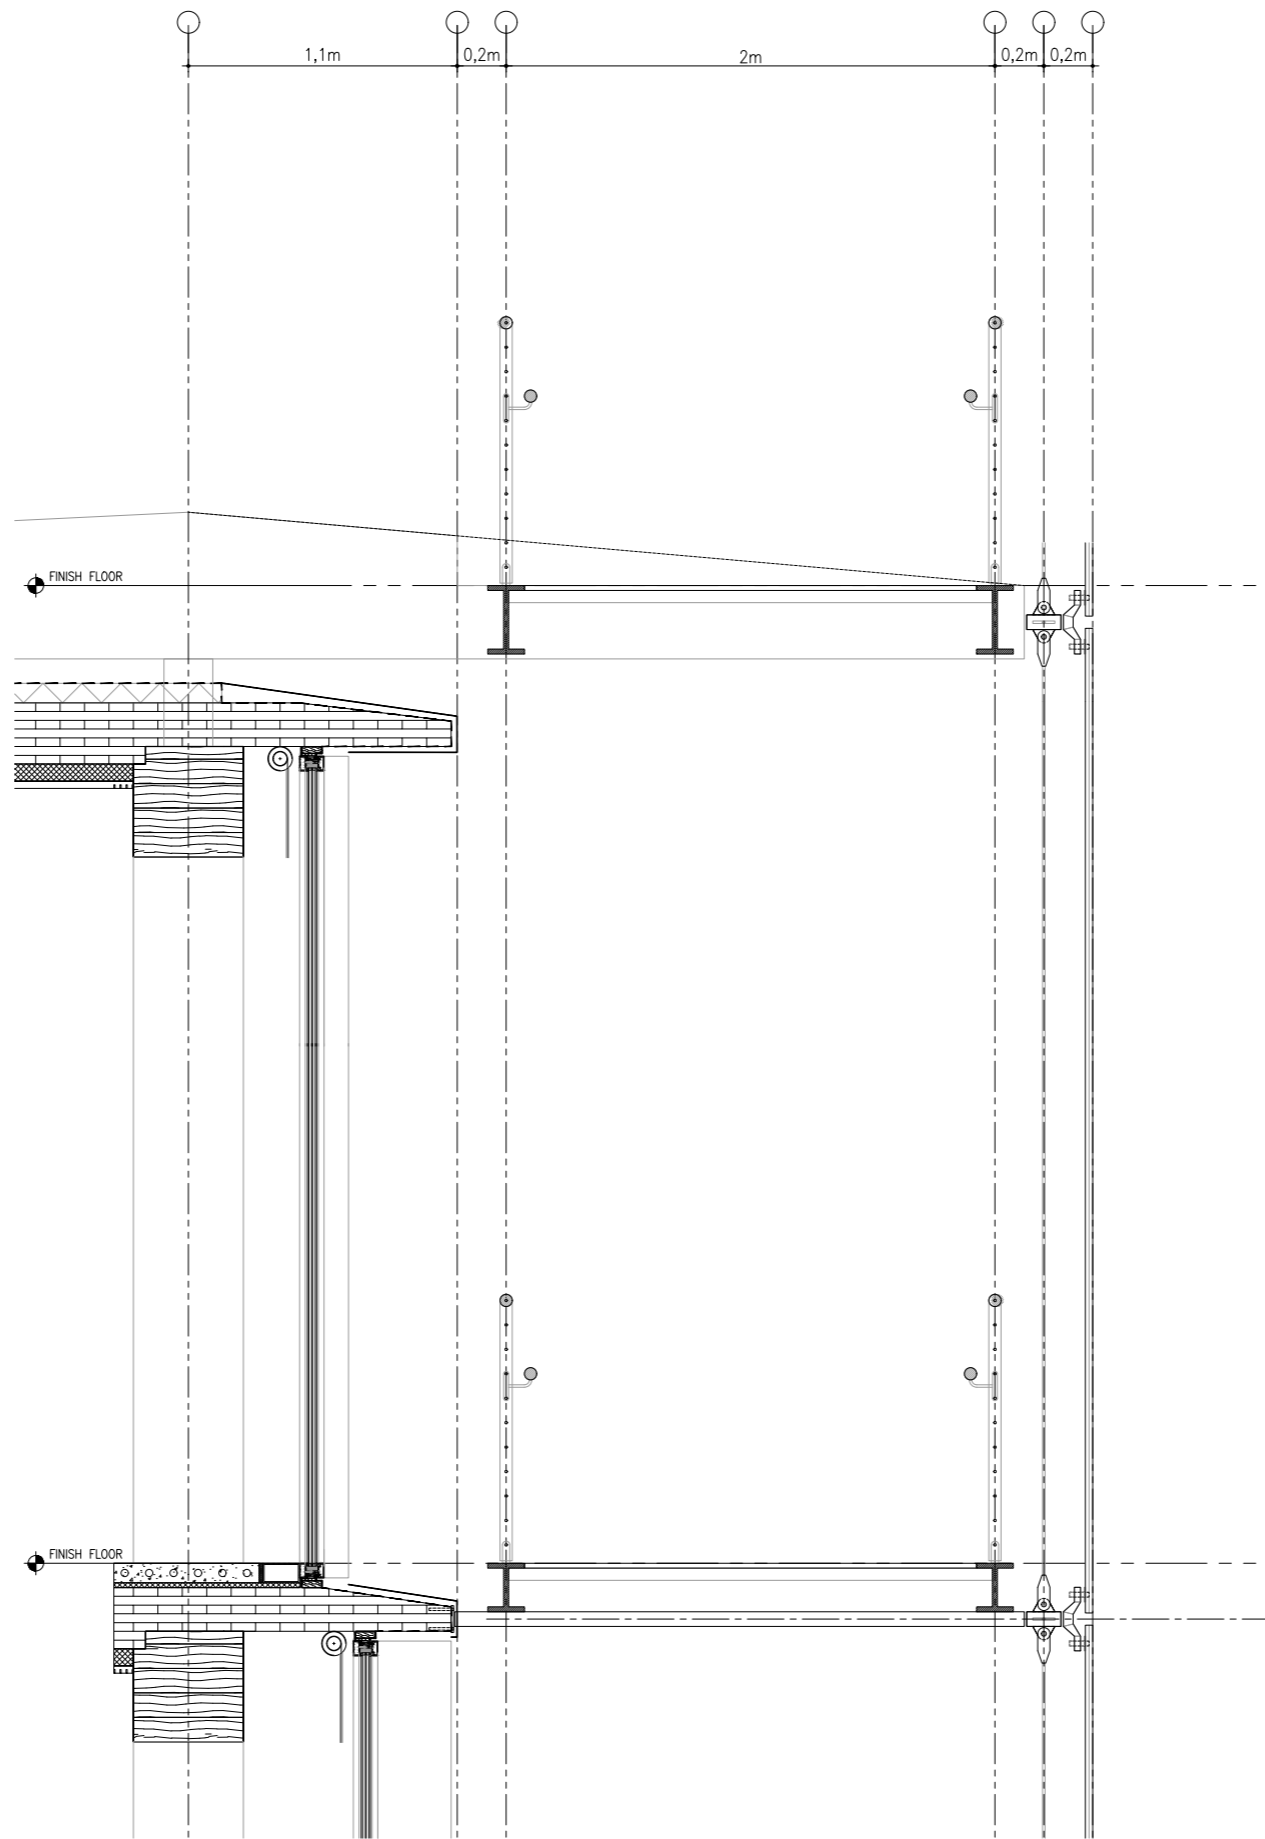

STRUCTURE

CATWALK

FABRIC

RESULT

Concept

Masterplan

Civic Center

Flag