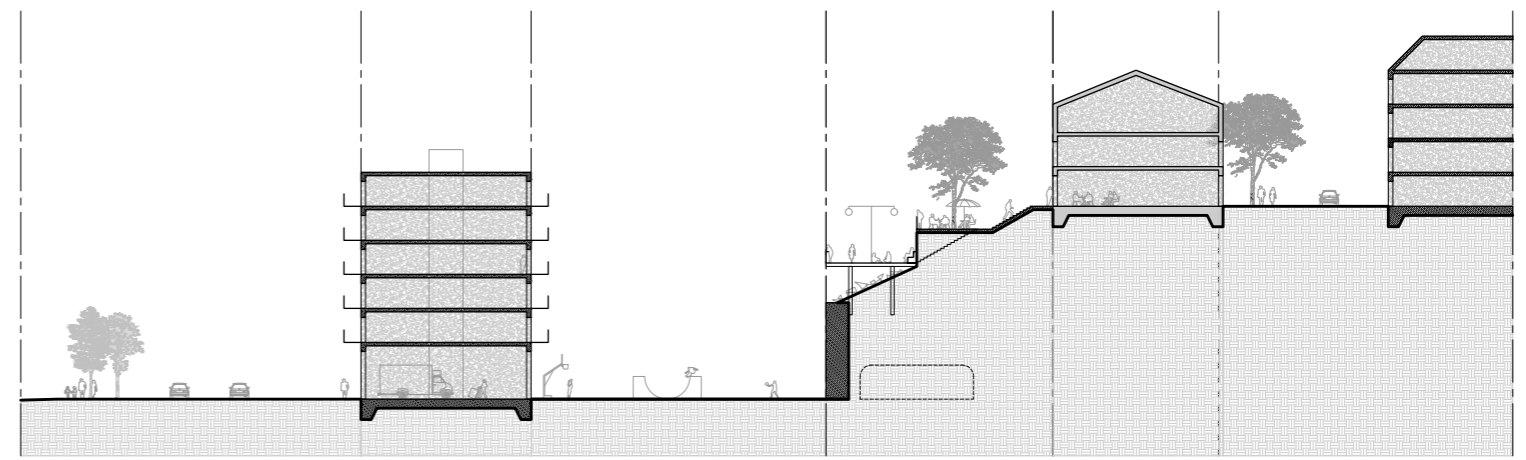

Catastral

KARADORDEVA NEW CONSTRUCTION SPORT COURTS UPPER TERRACE EXISTING KOSANCICEV