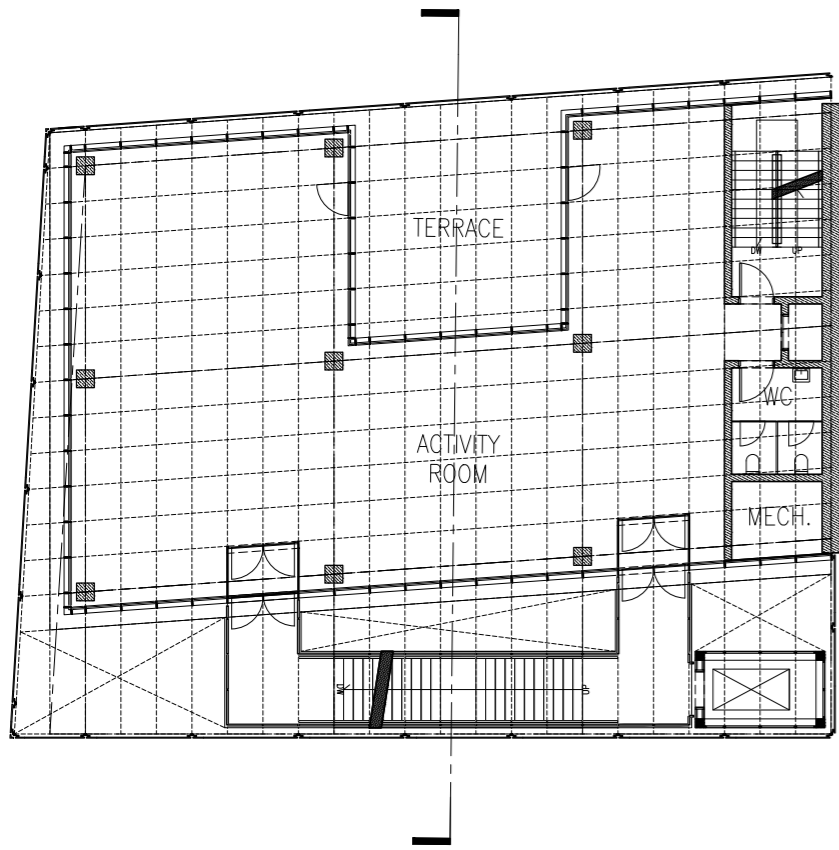

OPAQUE WALL  
1:5

Concept

Masterplan

Civic Center

**Flag**

Reflection

STRUCTURE MODEL

BASE