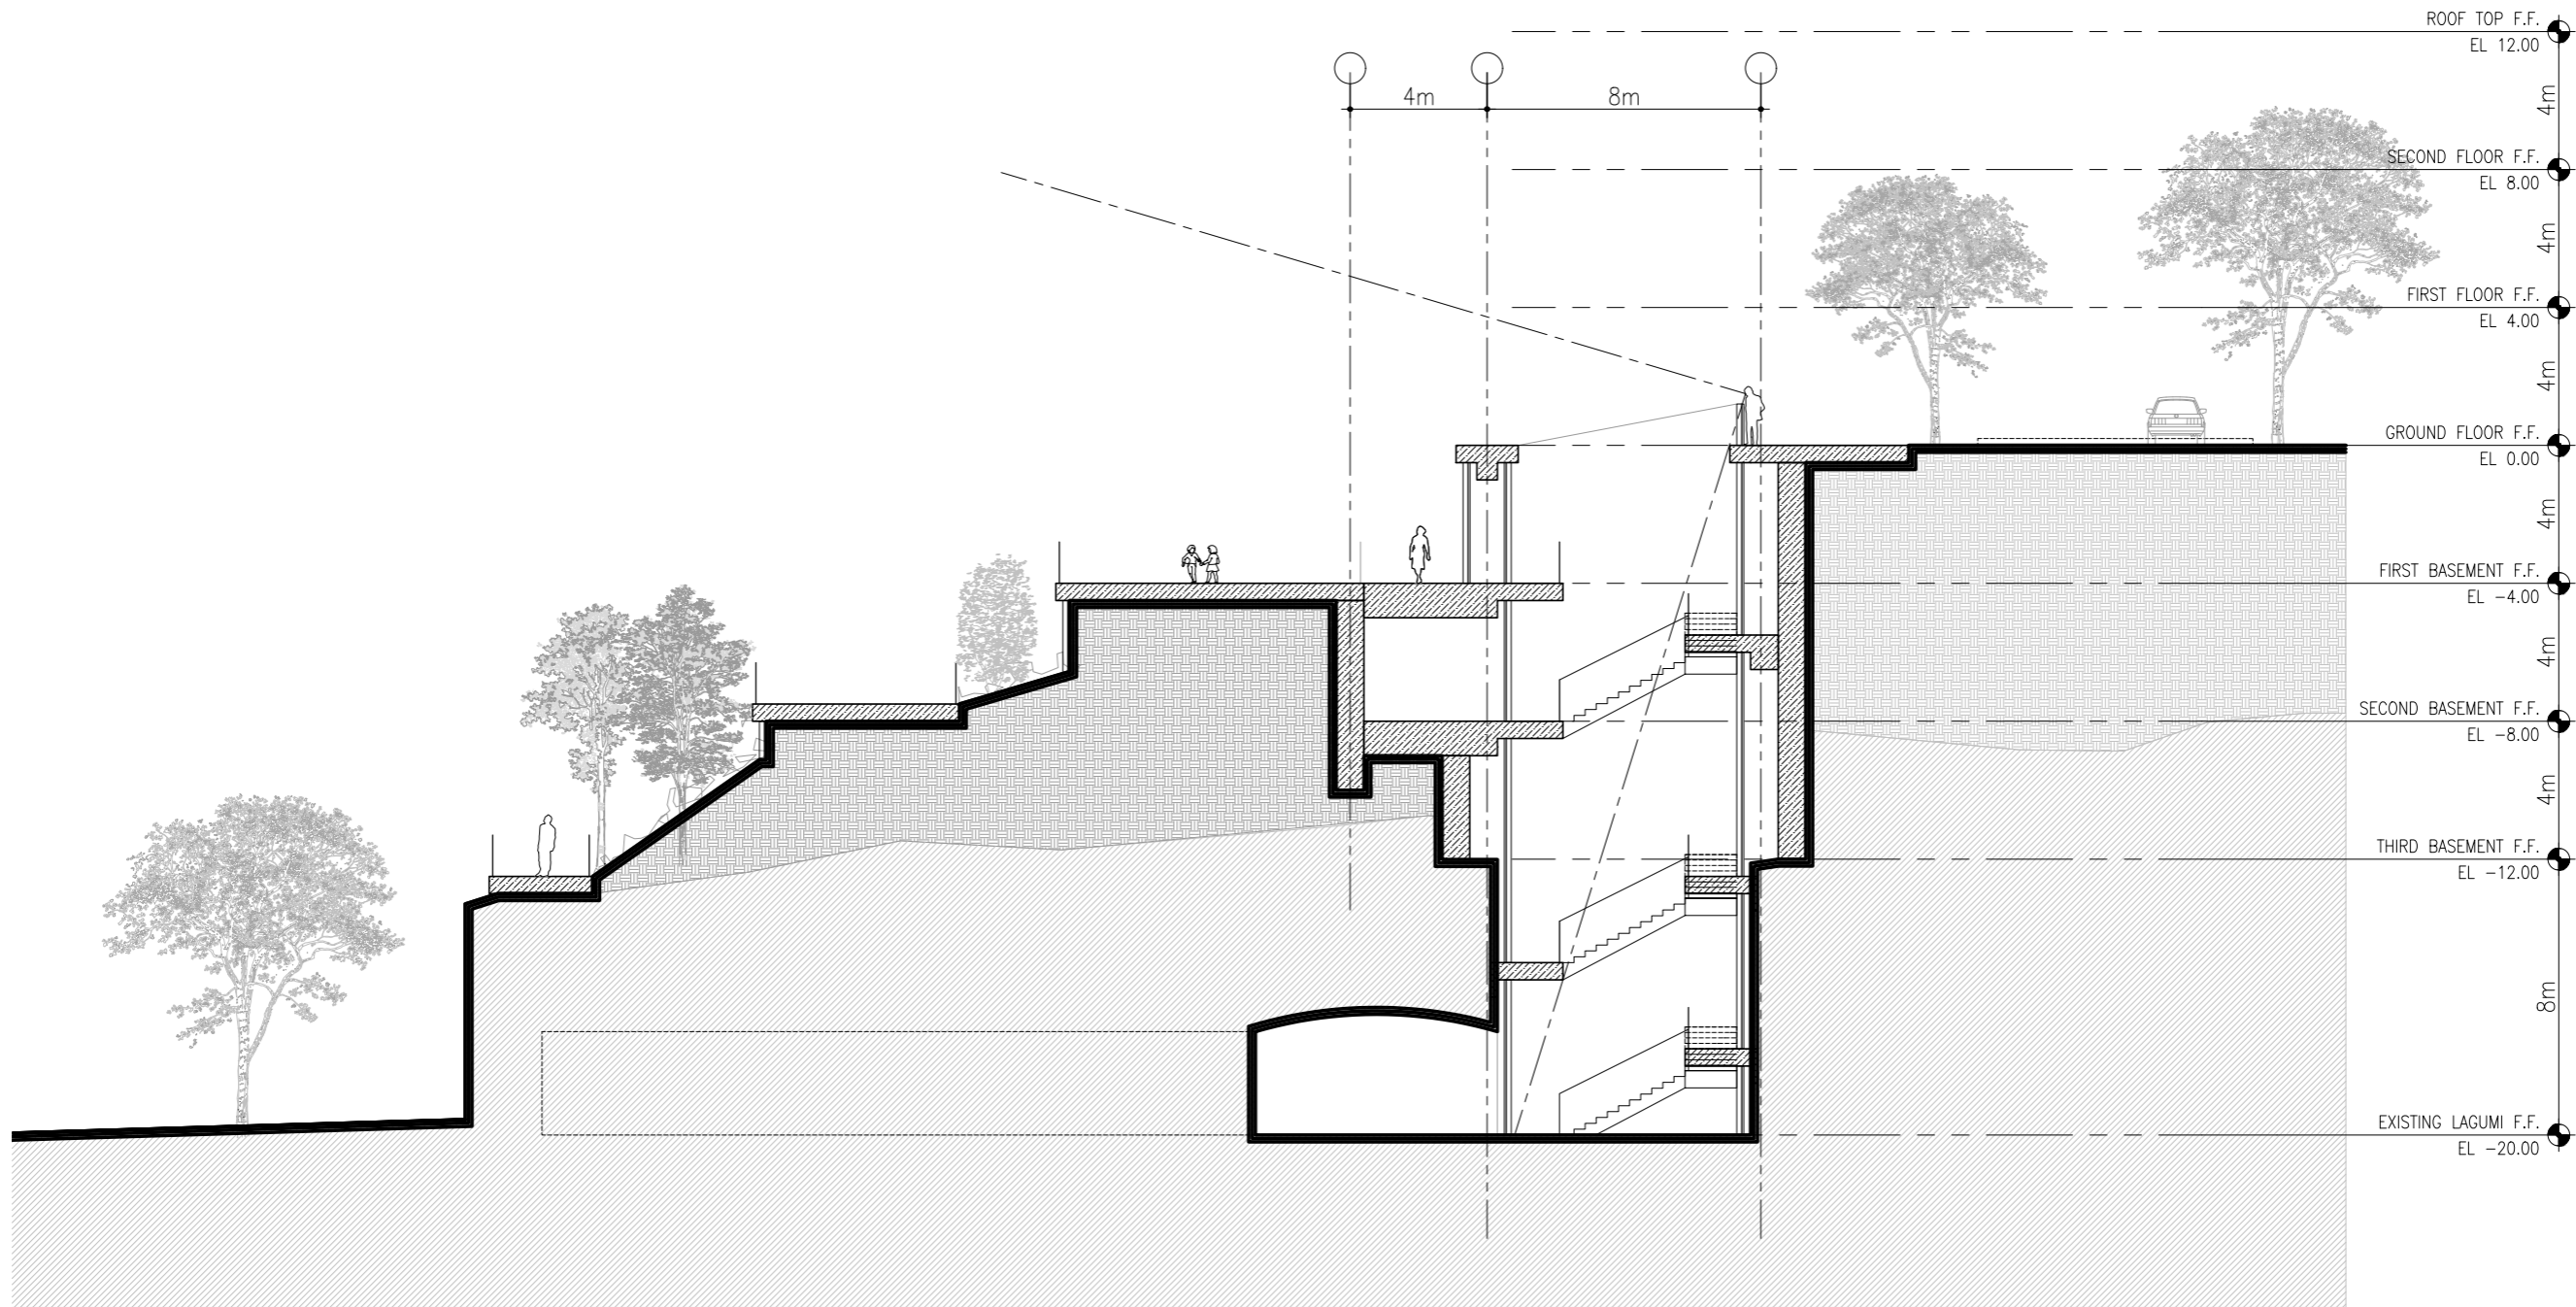

OPAQUE WALL  
1:5

Concept

Masterplan

Civic Center

**Flag**

Reflection

STRUCTURE MODEL

BASE

STRUCTURE

CATWALK

FABRIC

RESULT

Concept

Masterplan

Civic Center

Flag