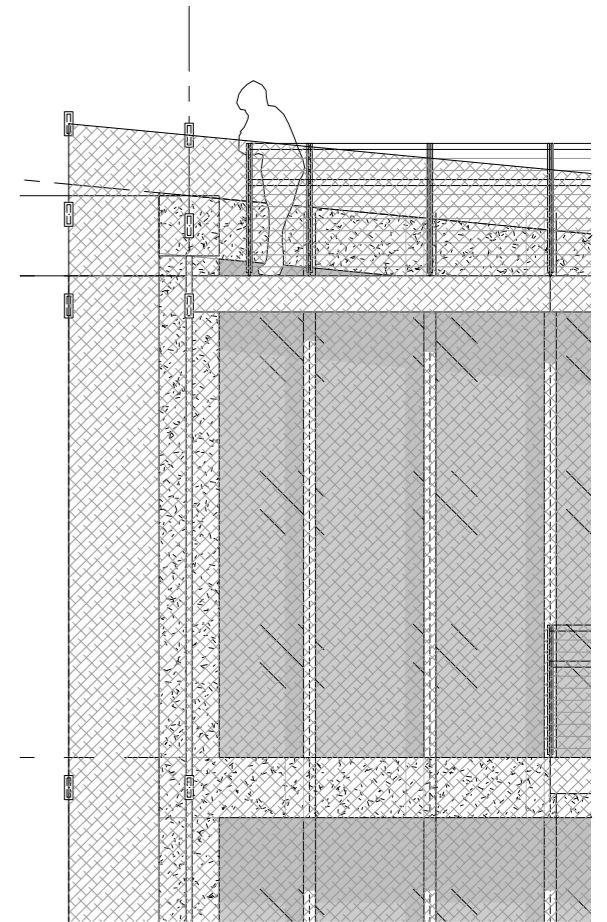

OPAQUE WALL  
1:5

Concept

Masterplan

Civic Center

**Flag**

Reflection

STRUCTURE MODEL

BASE

STRUCTURE

CATWALK

FABRIC

RESULT

Concept

Masterplan

Civic Center

Flag