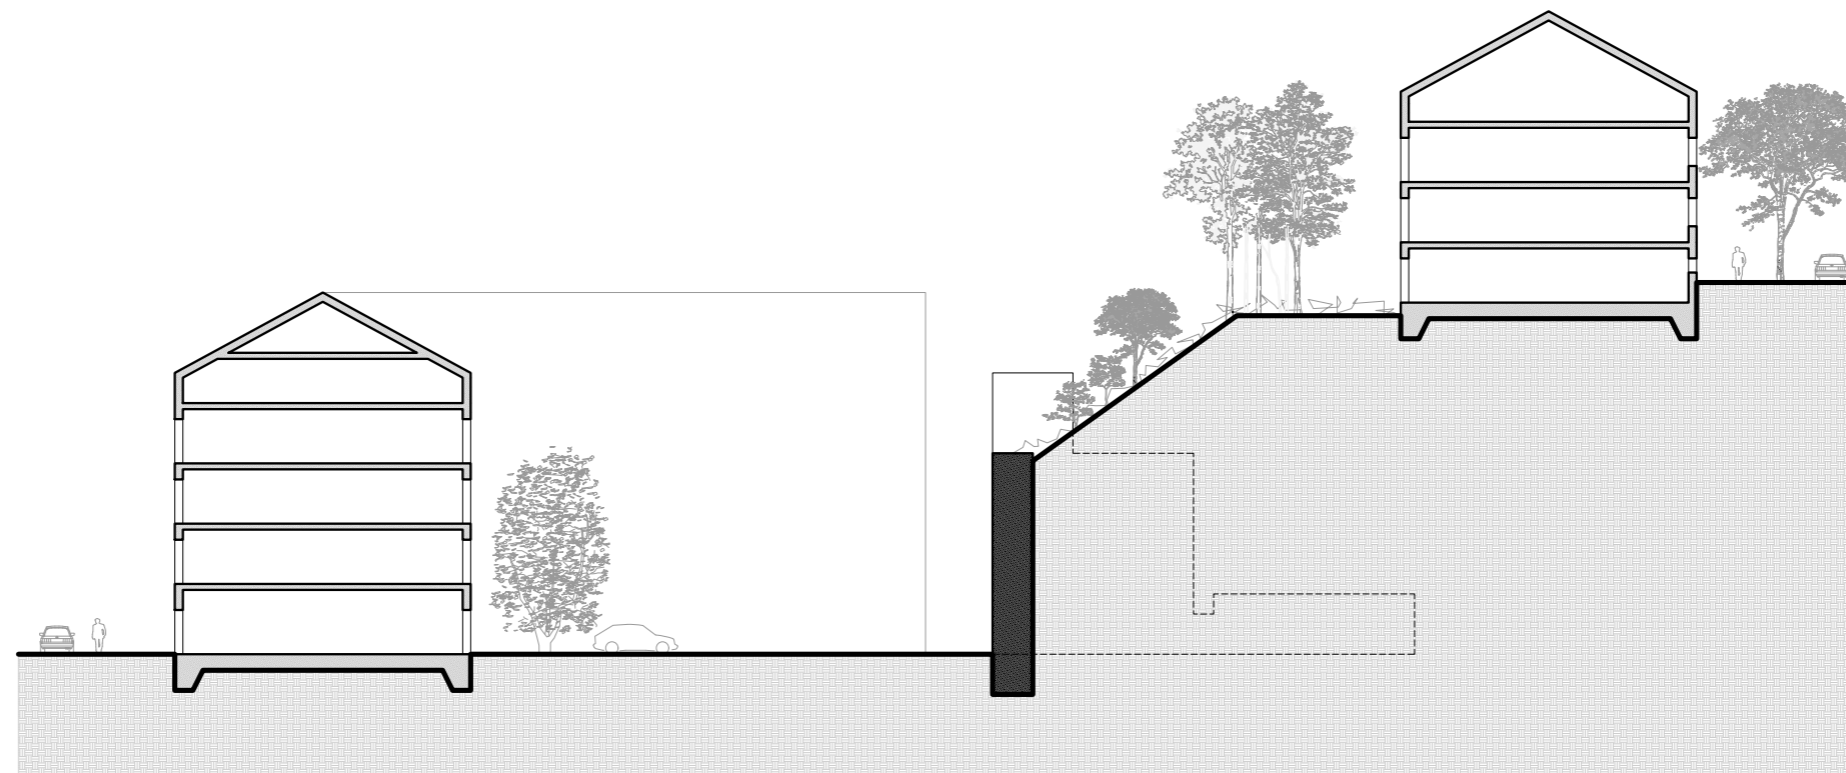

## Continuity and Change: Lively Streets Along the Outer Wall of Belgrade

Pepe Gómez-Acebo  
Methods of Analysis  
05/18/22

Continuity and Change:  
Lively Streets Along the  
Outer Wall of Belgrade

Concept

Masterplan

Civic Center

Flag

Reflection

Turkish Conquest in 1717

Schematic plan of Belgrade  
Circa 1800

Schematic plan of Belgrade  
Today

Area between the upper and lower streets of the outer wall.

Elevation map of Belgrade

Site section, Kosancicev Venac

Sava Port, 1933

Best Of Belgrade, Serbia  
forbes.com

Belgrade, Serbia | Architectural Digest  
architecturaldigest.com

Travel: Belgrade, Serbia: A vibrant and ...  
kamloopsthisweek.com