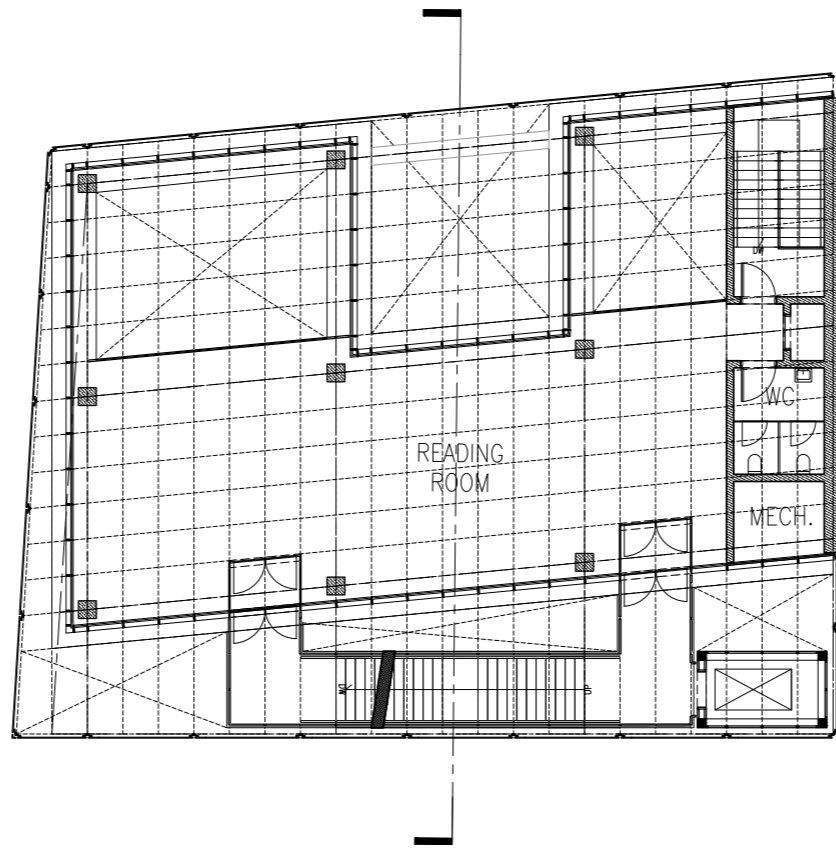

OPAQUE WALL  
1:5

Concept

Masterplan

Civic Center

**Flag**

Reflection

STRUCTURE MODEL

BASE

STRUCTURE

CATWALK

FABRIC

RESULT

Concept

Masterplan

Civic Center

Flag