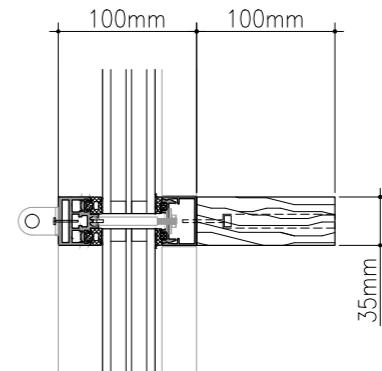

CLEAR WALL
1:5