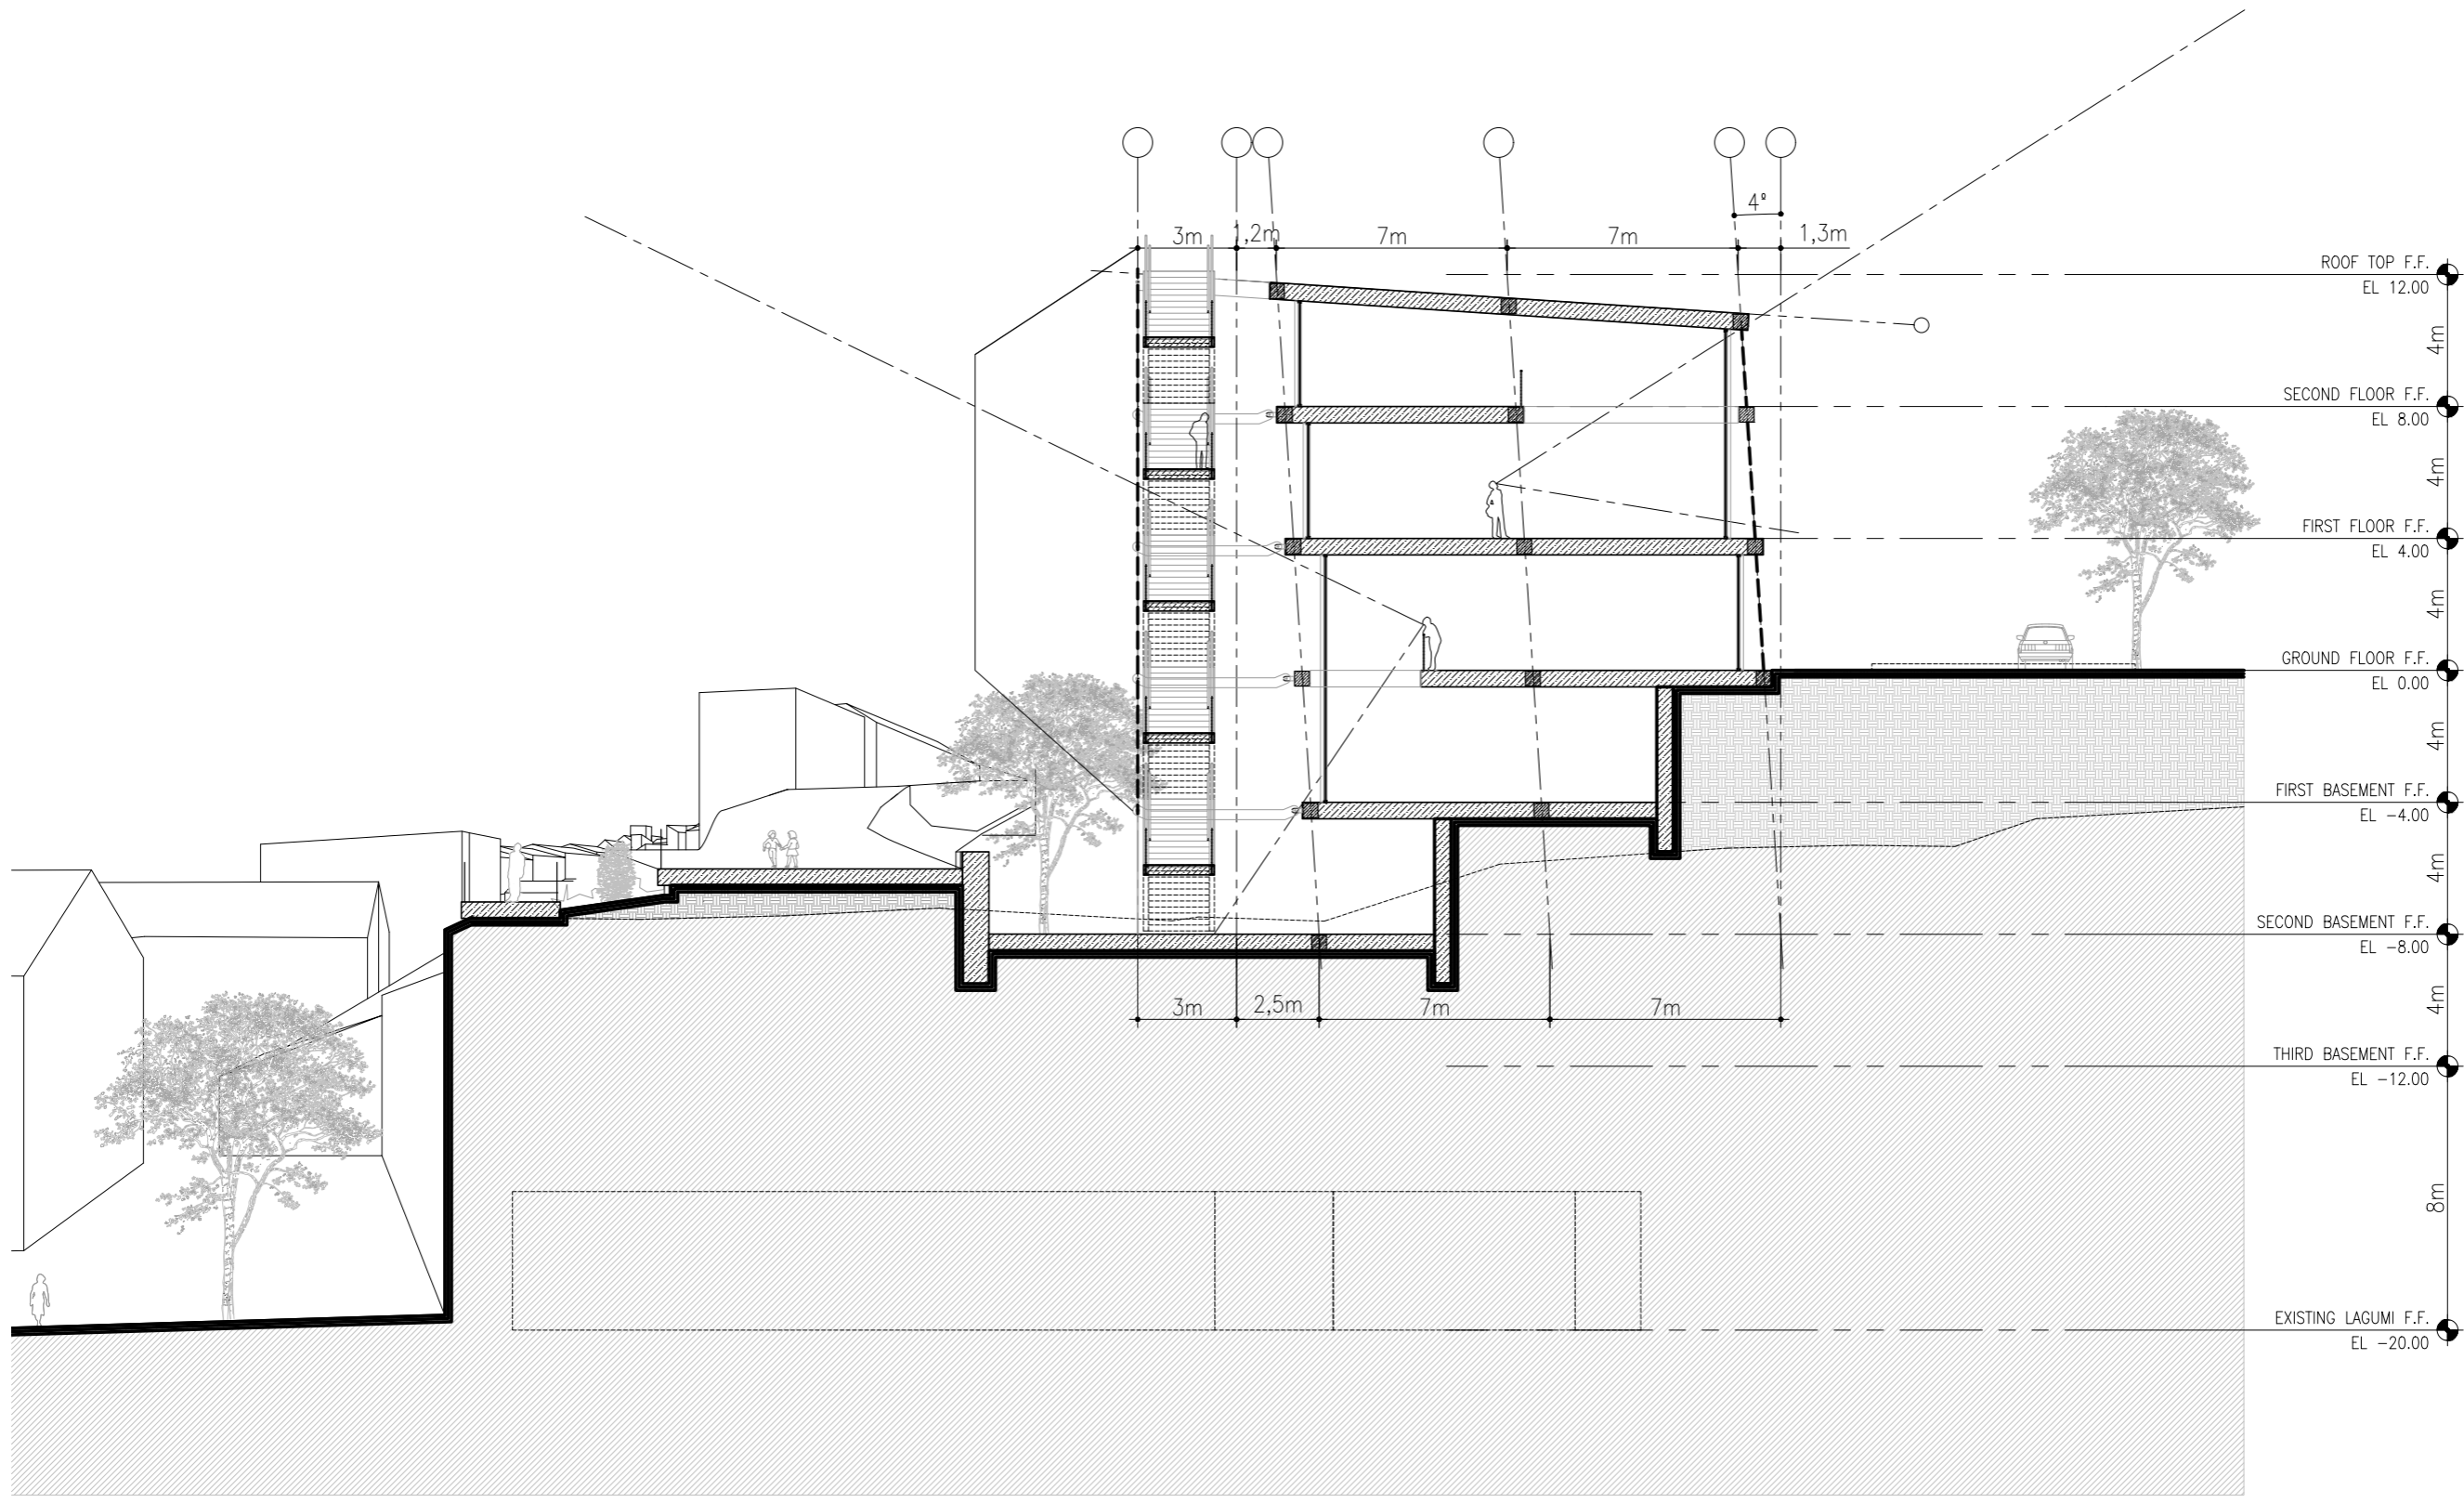

OPAQUE WALL  
1:5

Concept

Masterplan

Civic Center

**Flag**

Reflection

STRUCTURE MODEL

BASE

STRUCTURE

CATWALK

FABRIC

RESULT

Concept

Masterplan

Civic Center

Flag