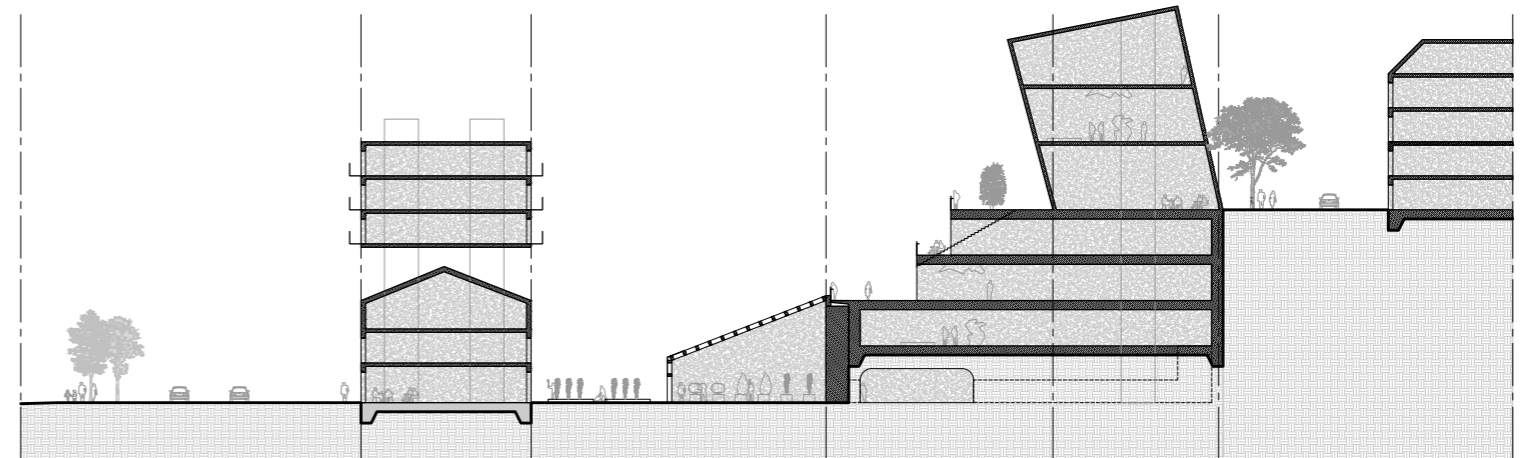

KARADORDEVA DENSIFICATION HORTICULTURE UPPER GALLERY CIVIC CENTER KOSANCICEV