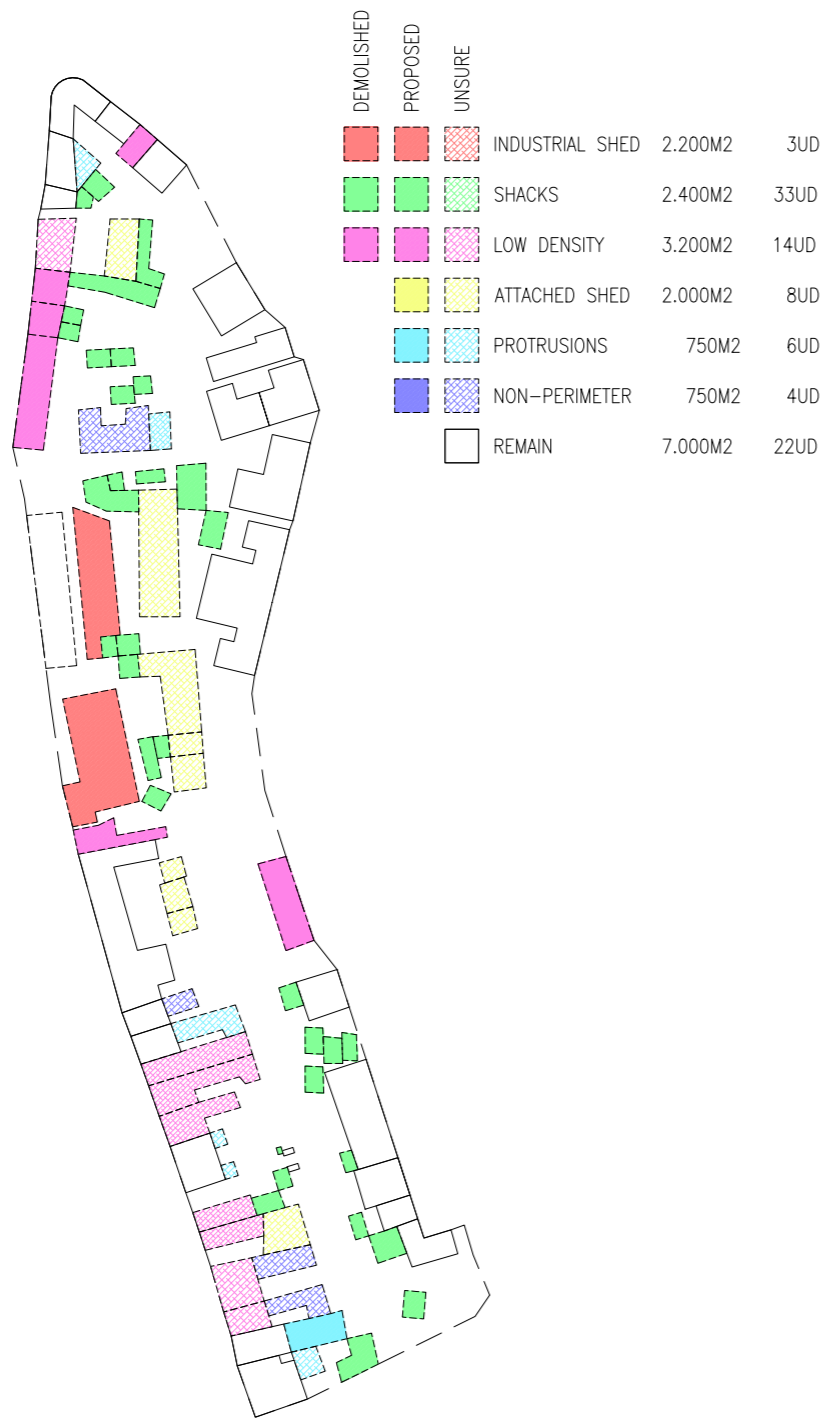

**Masterplan**

Civic Center

Flag

Reflection

Existing

PROPOSED: WITH 31% LESS LAND USAGE THERE IS A 27% INCREASE IN AVAILABLE FLOOR SPACE

Proposed

Modifications