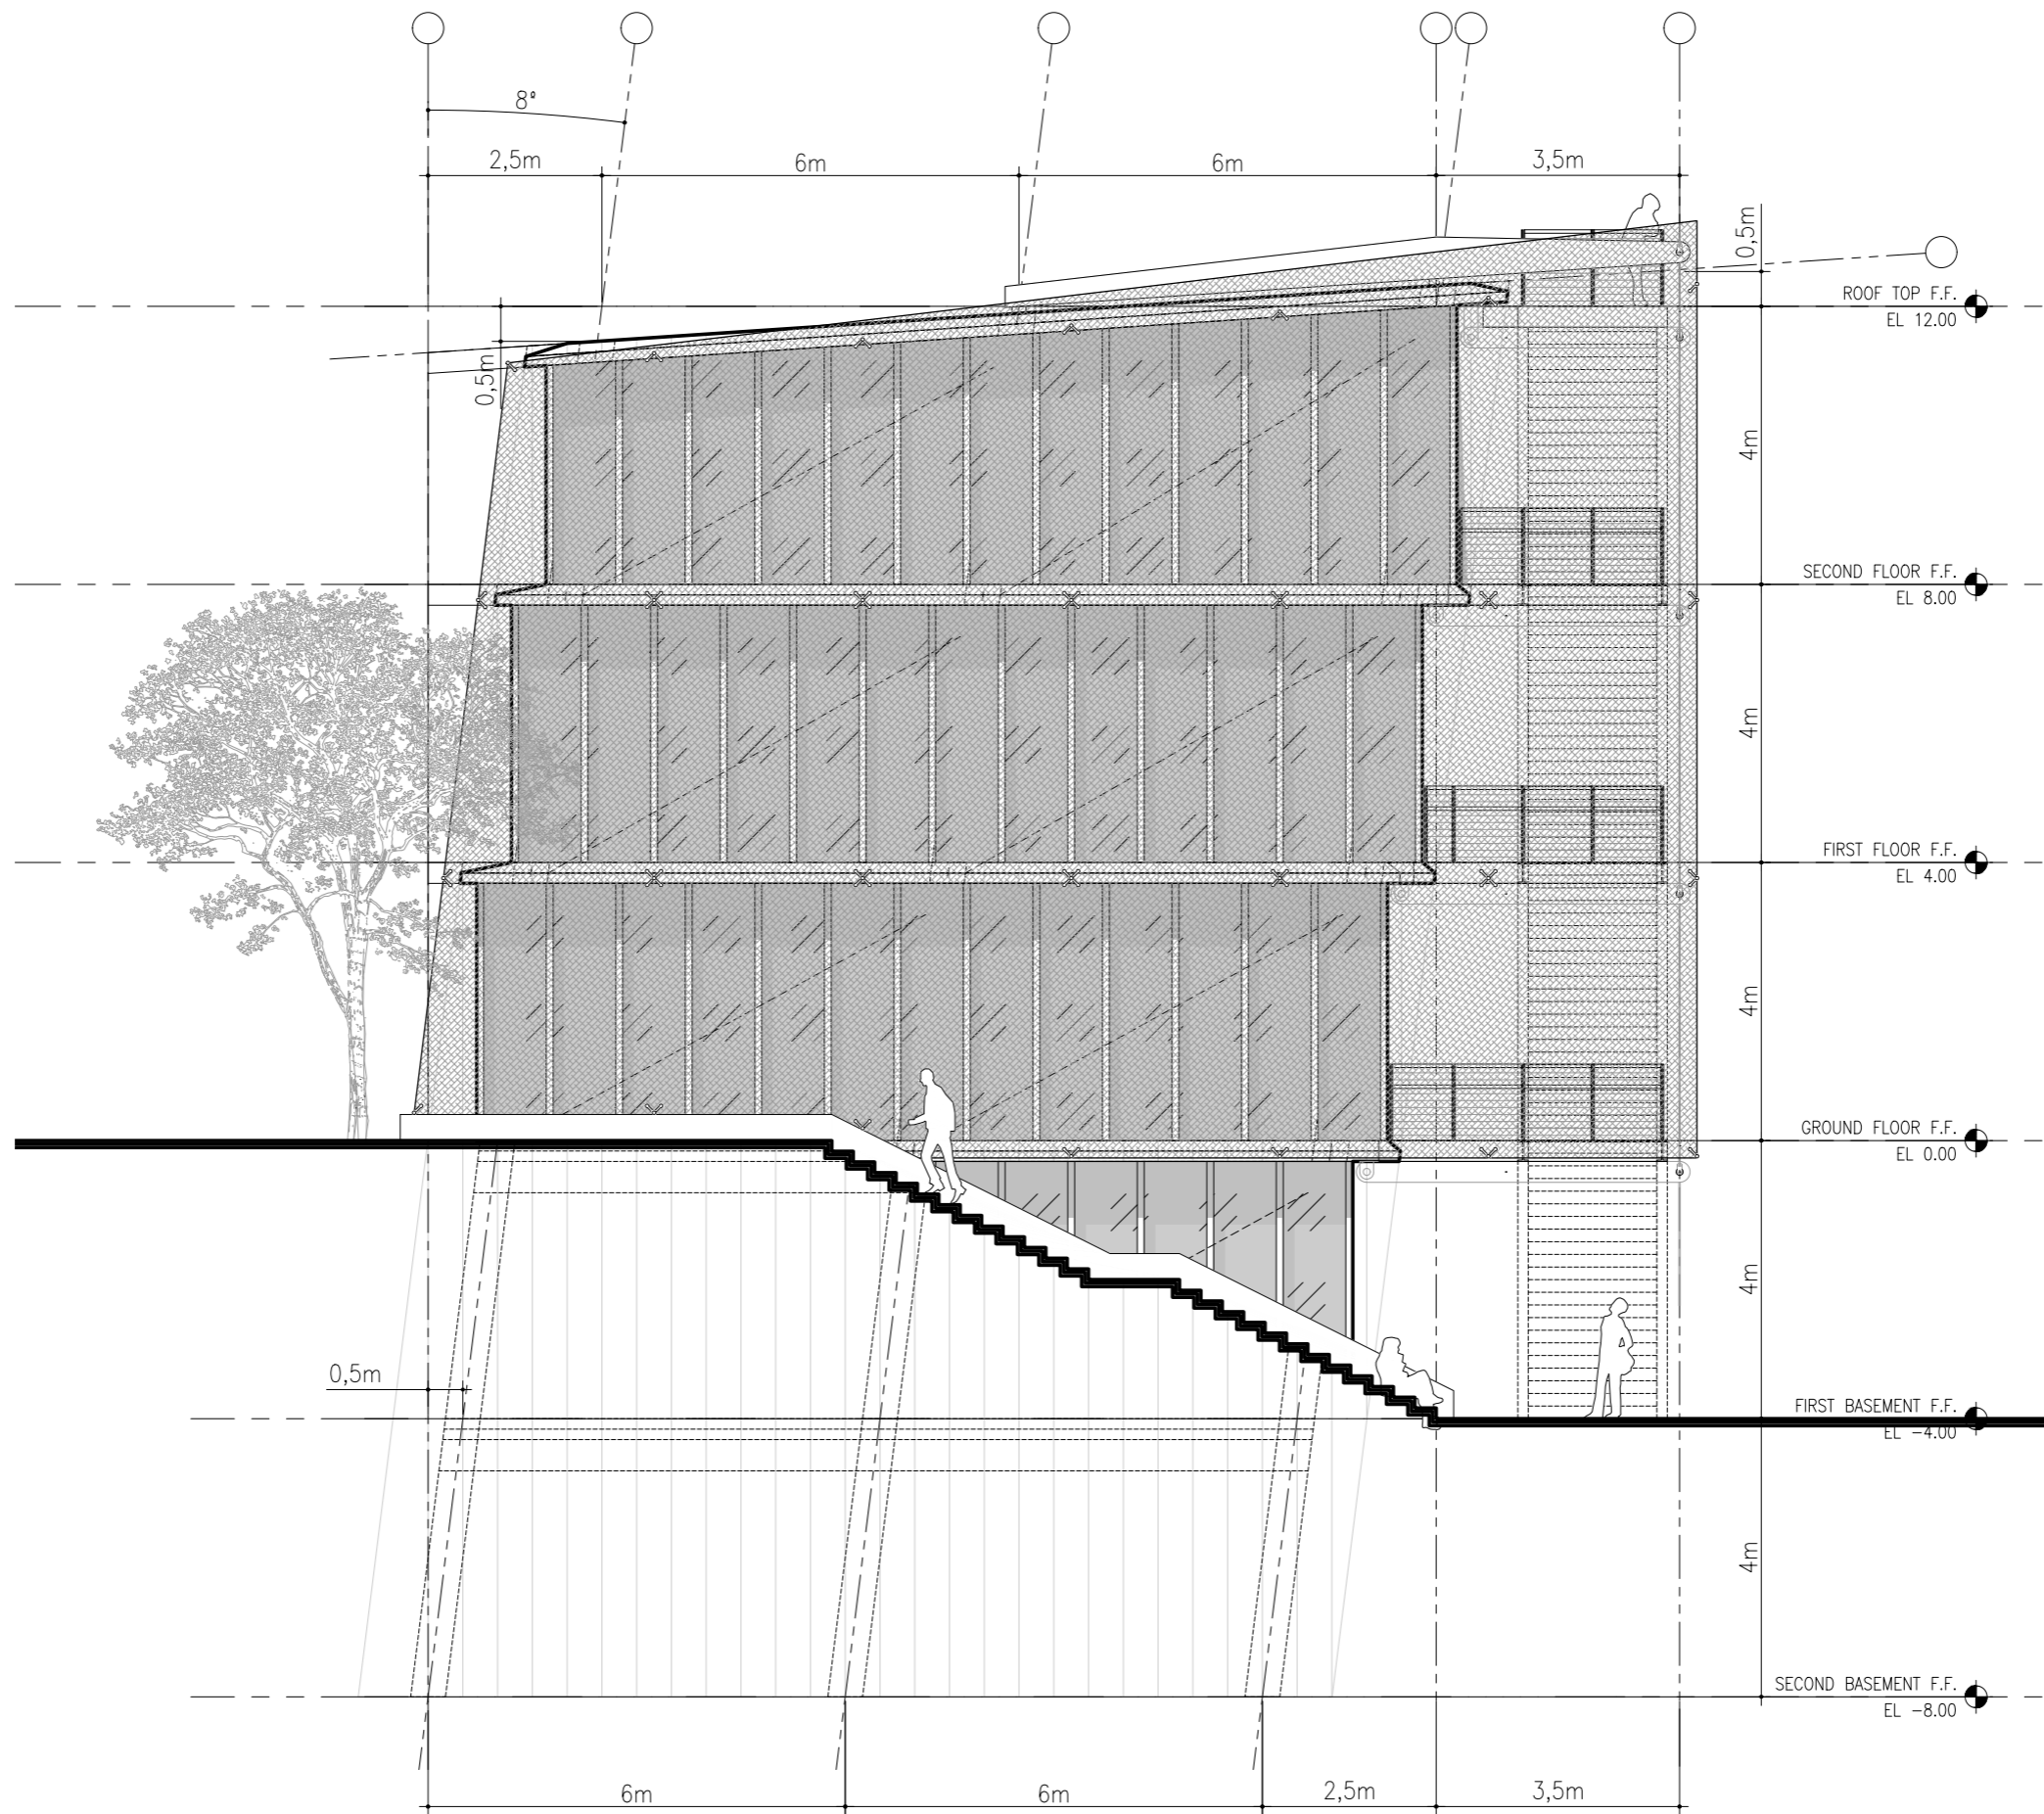

OPAQUE WALL  
1:5

Concept

Masterplan

Civic Center

**Flag**

Reflection

STRUCTURE MODEL

BASE

STRUCTURE

CATWALK

FABRIC

RESULT

Concept

Masterplan

Civic Center

Flag