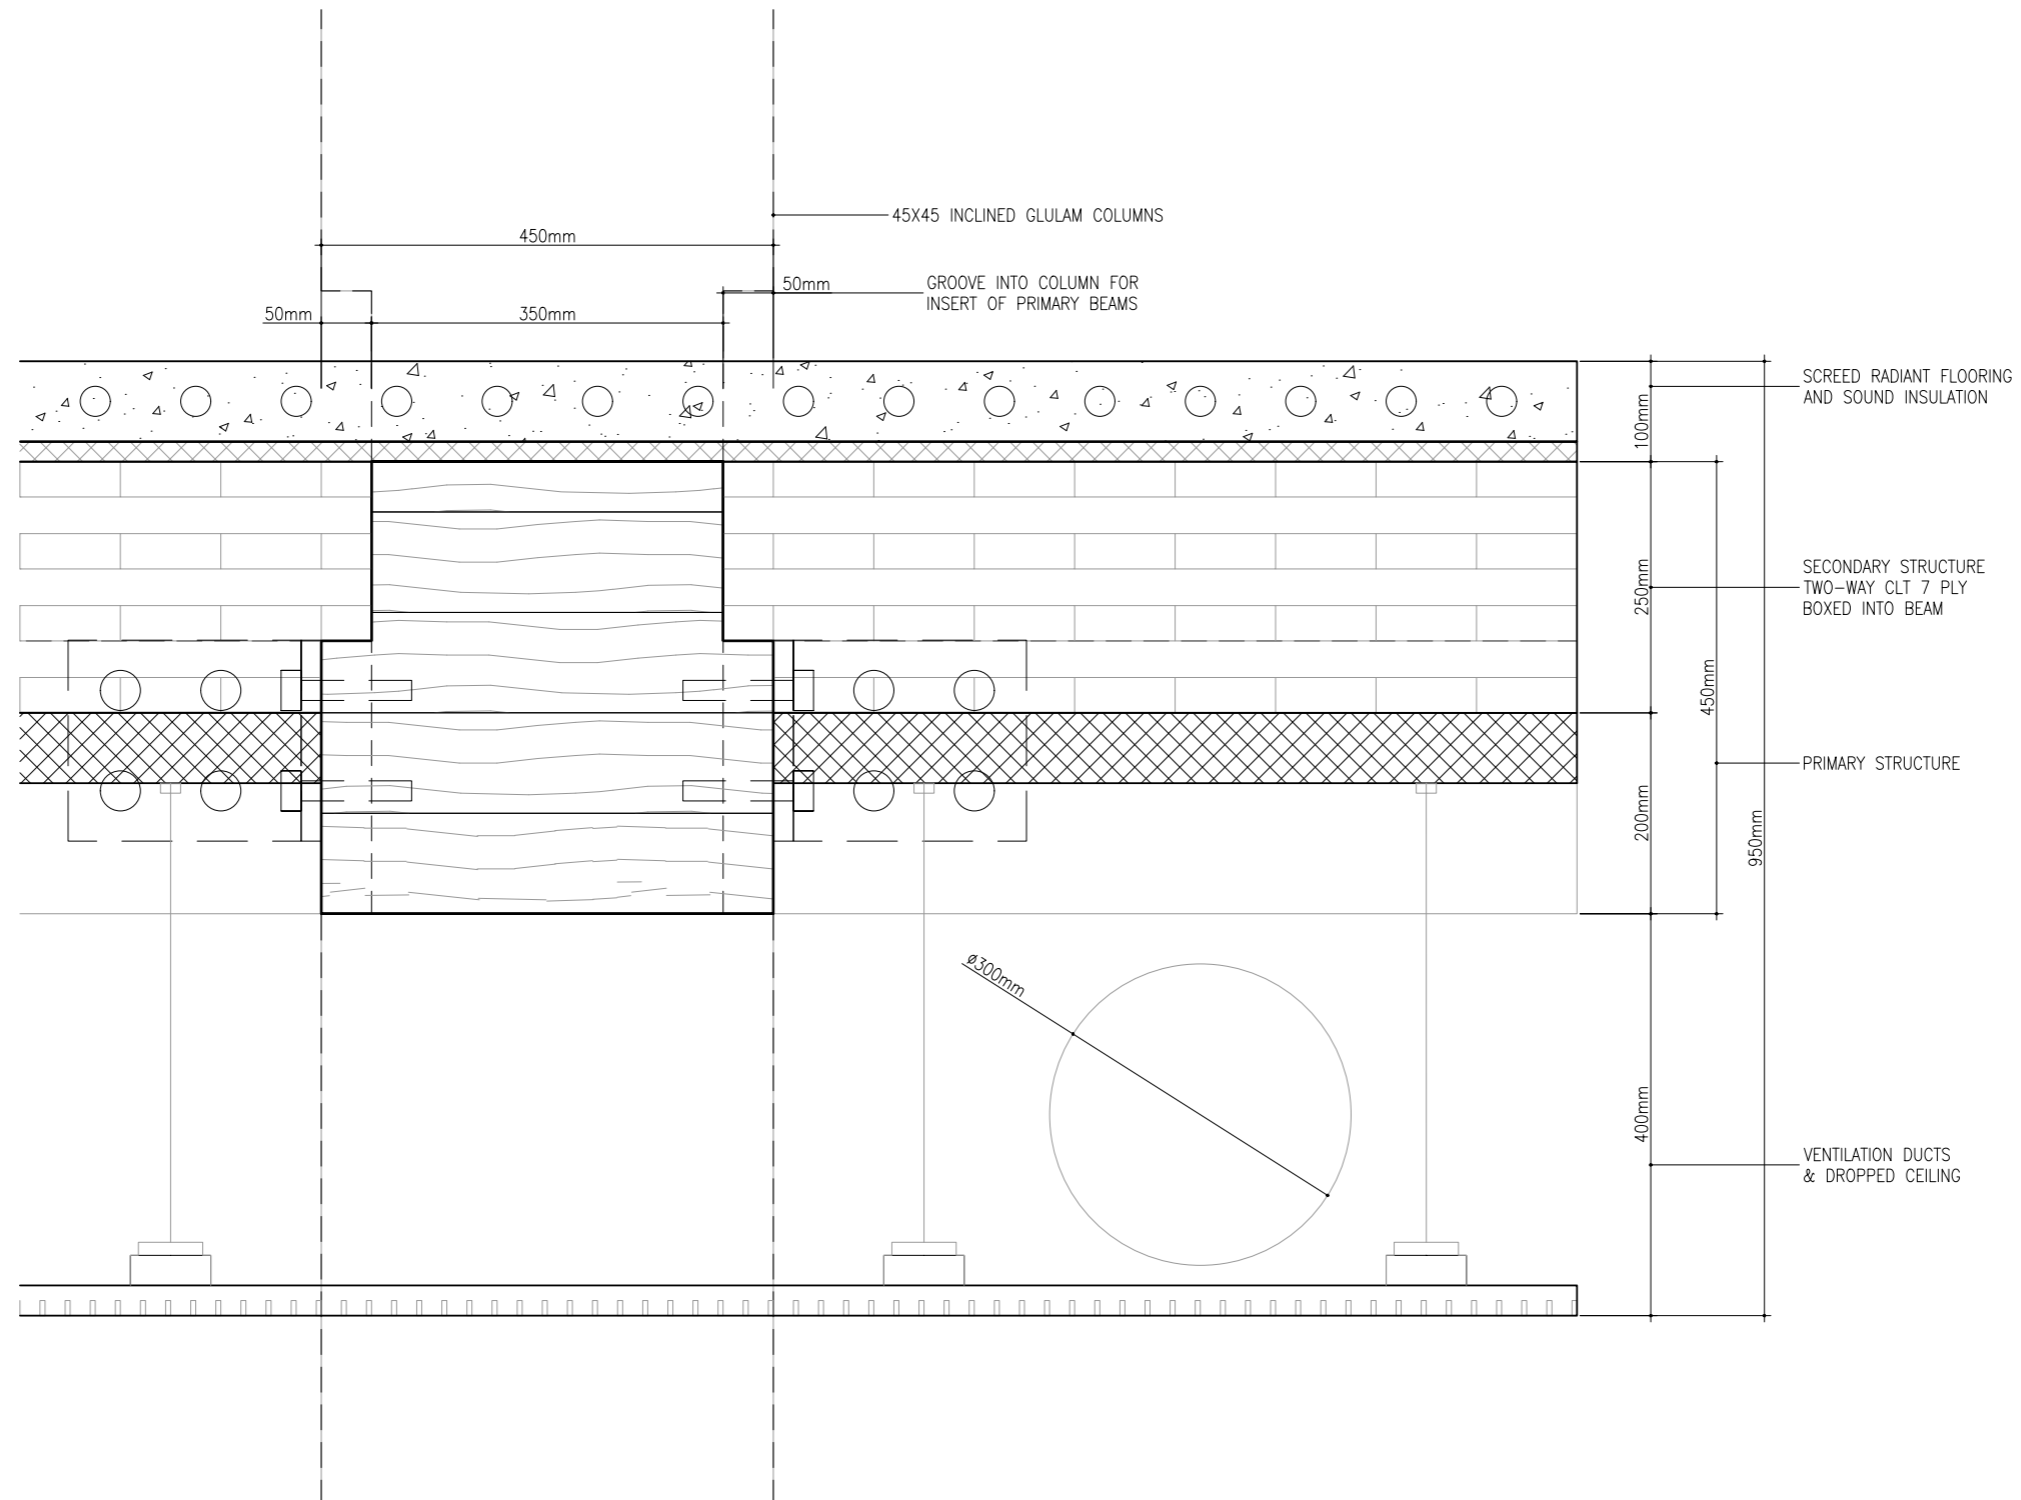

STRUCTURE

CATWALK

FABRIC

RESULT

Concept

Masterplan

Civic Center

Flag