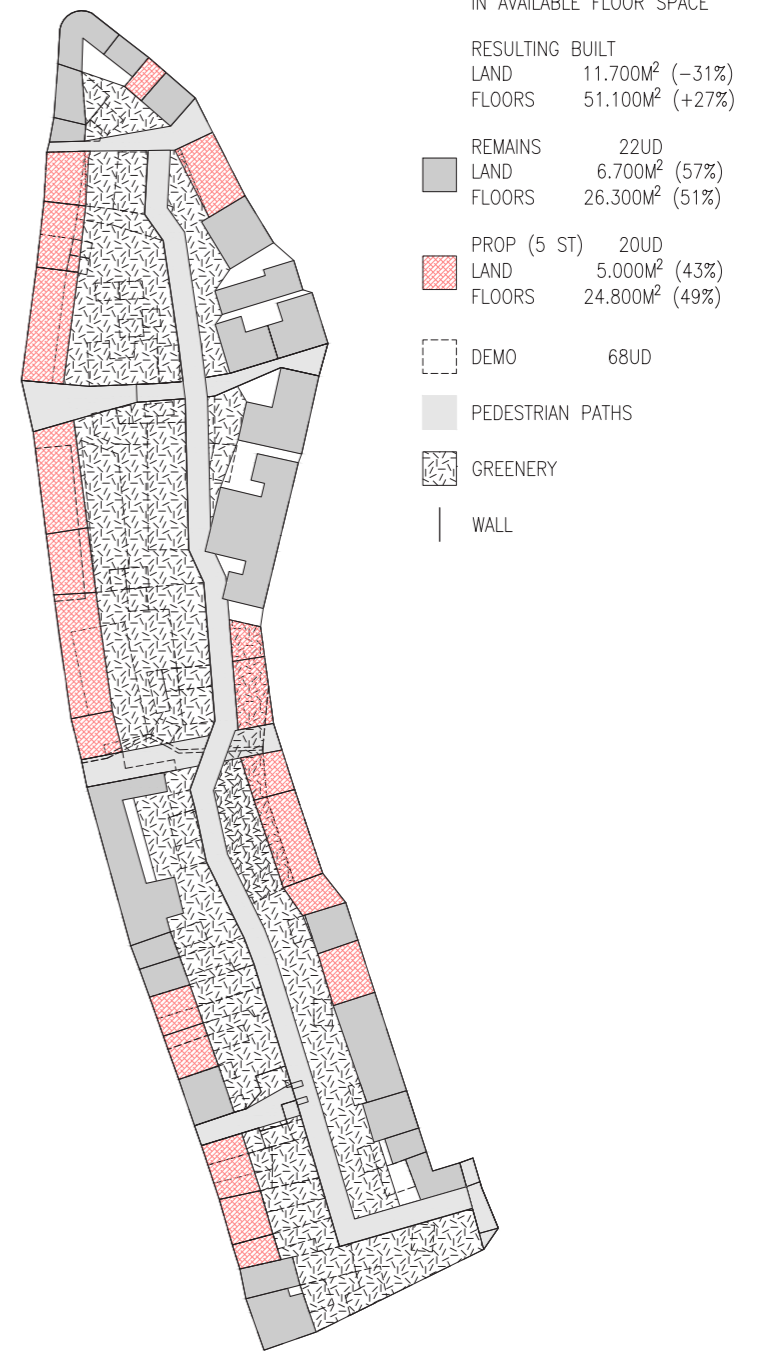

**Masterplan**

Civic Center

Flag

Reflection

Existing

PROPOSED: WITH 31% LESS LAND USAGE THERE IS A 27% INCREASE IN AVAILABLE FLOOR SPACE

Proposed

Modifications