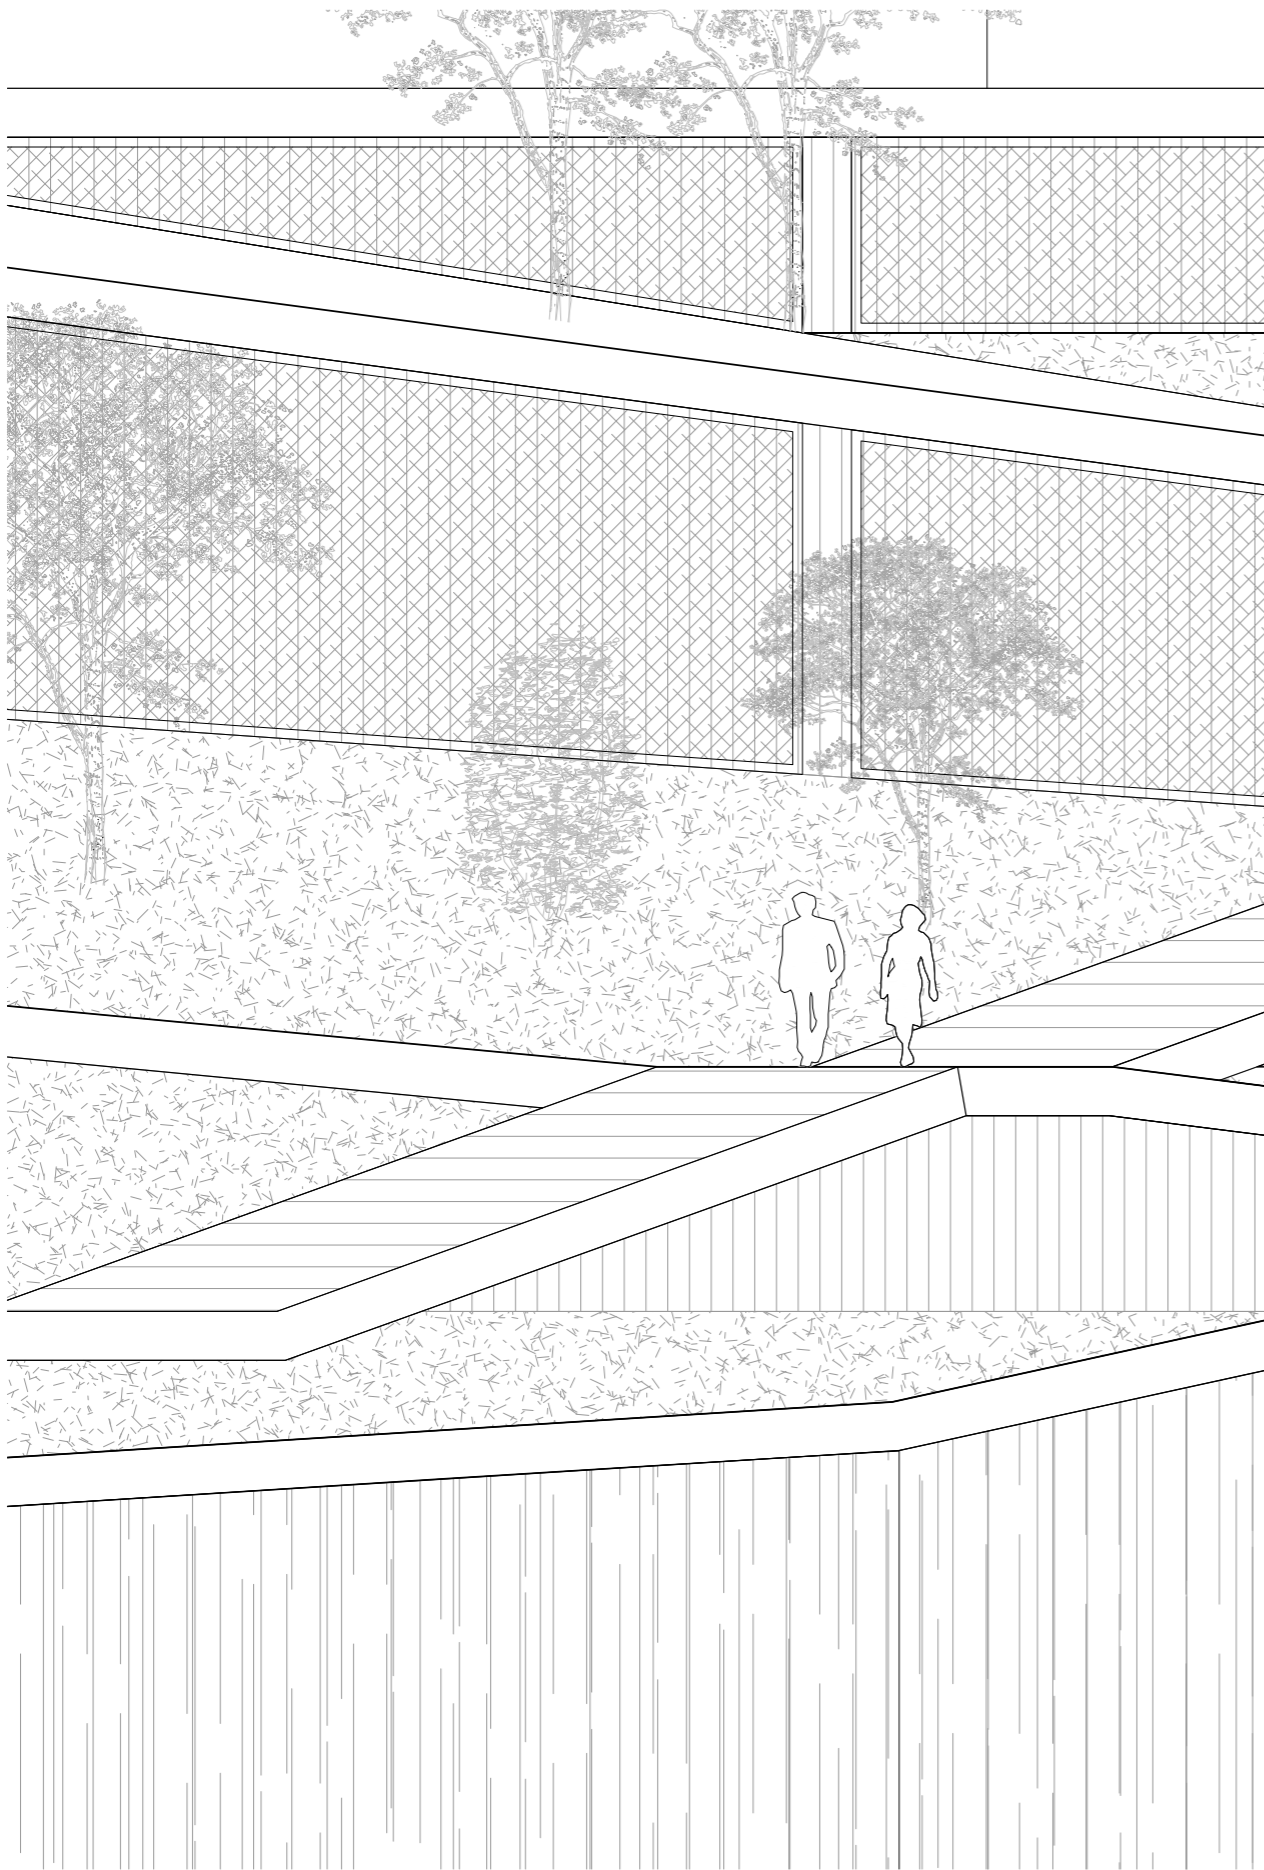

Public Inner Yard

Concept

Masterplan

**Civic Center**

Flag

Reflection

Kosancicev Competition  
2018  
New Urban Program

CLEAR WALL  
1:5

STRUCTURE

CATWALK

FABRIC

RESULT

Concept

Masterplan

Civic Center

Flag