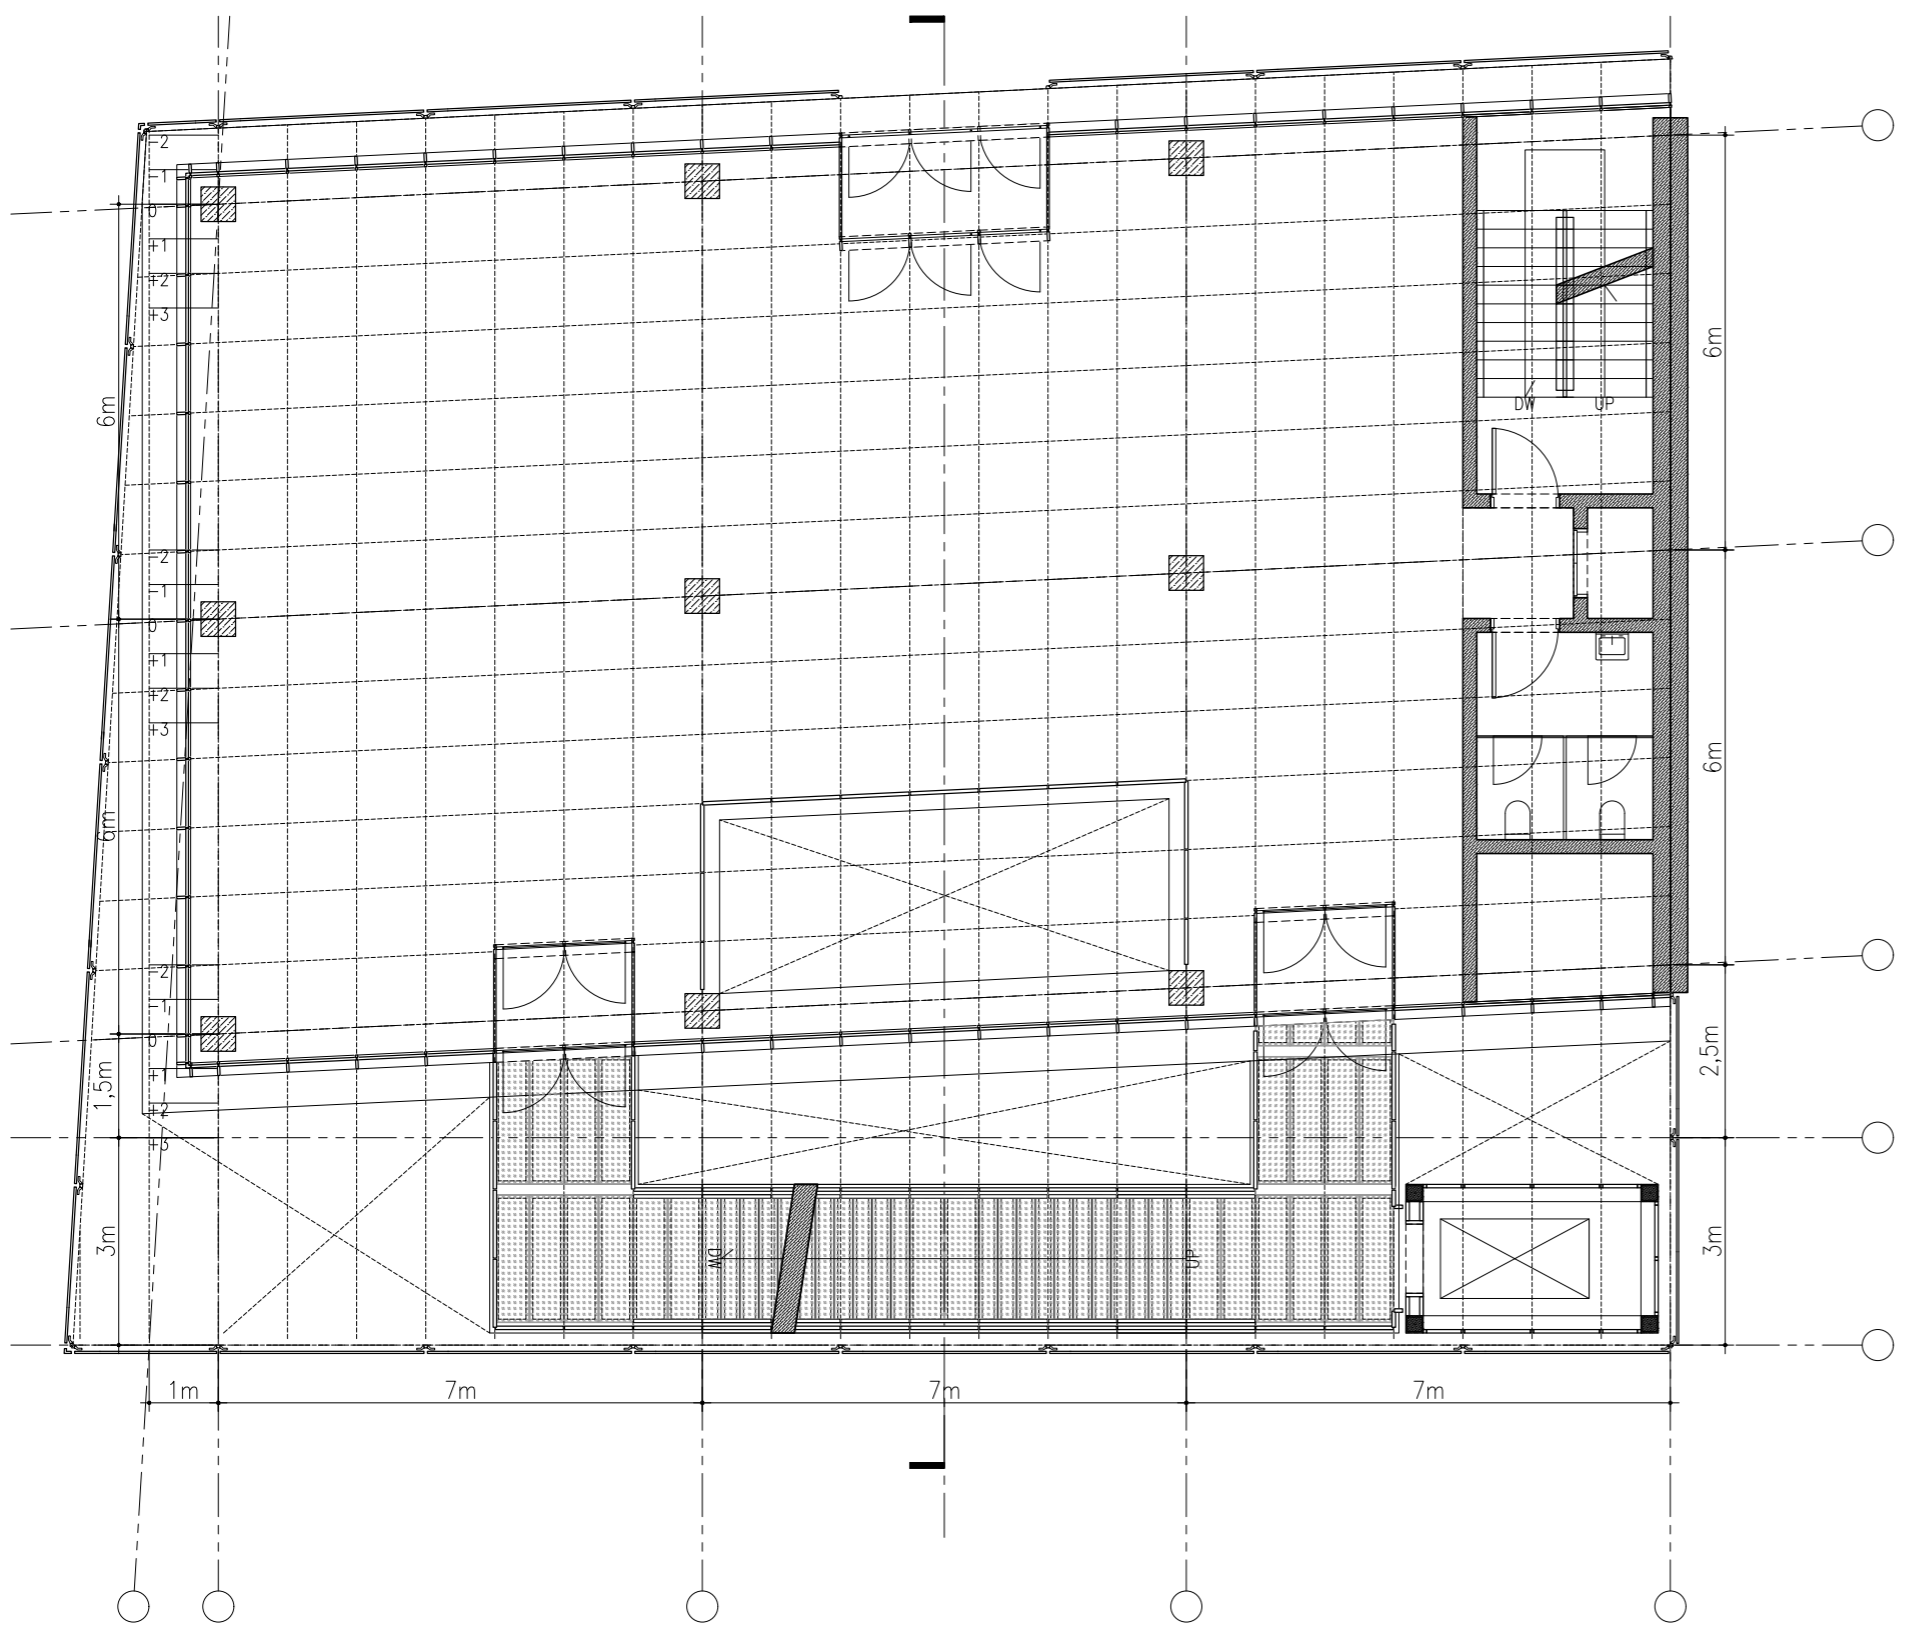

OPAQUE WALL  
1:5

Concept

Masterplan

Civic Center

**Flag**

Reflection

STRUCTURE MODEL

BASE

STRUCTURE

CATWALK

FABRIC

RESULT

Concept

Masterplan

Civic Center

Flag