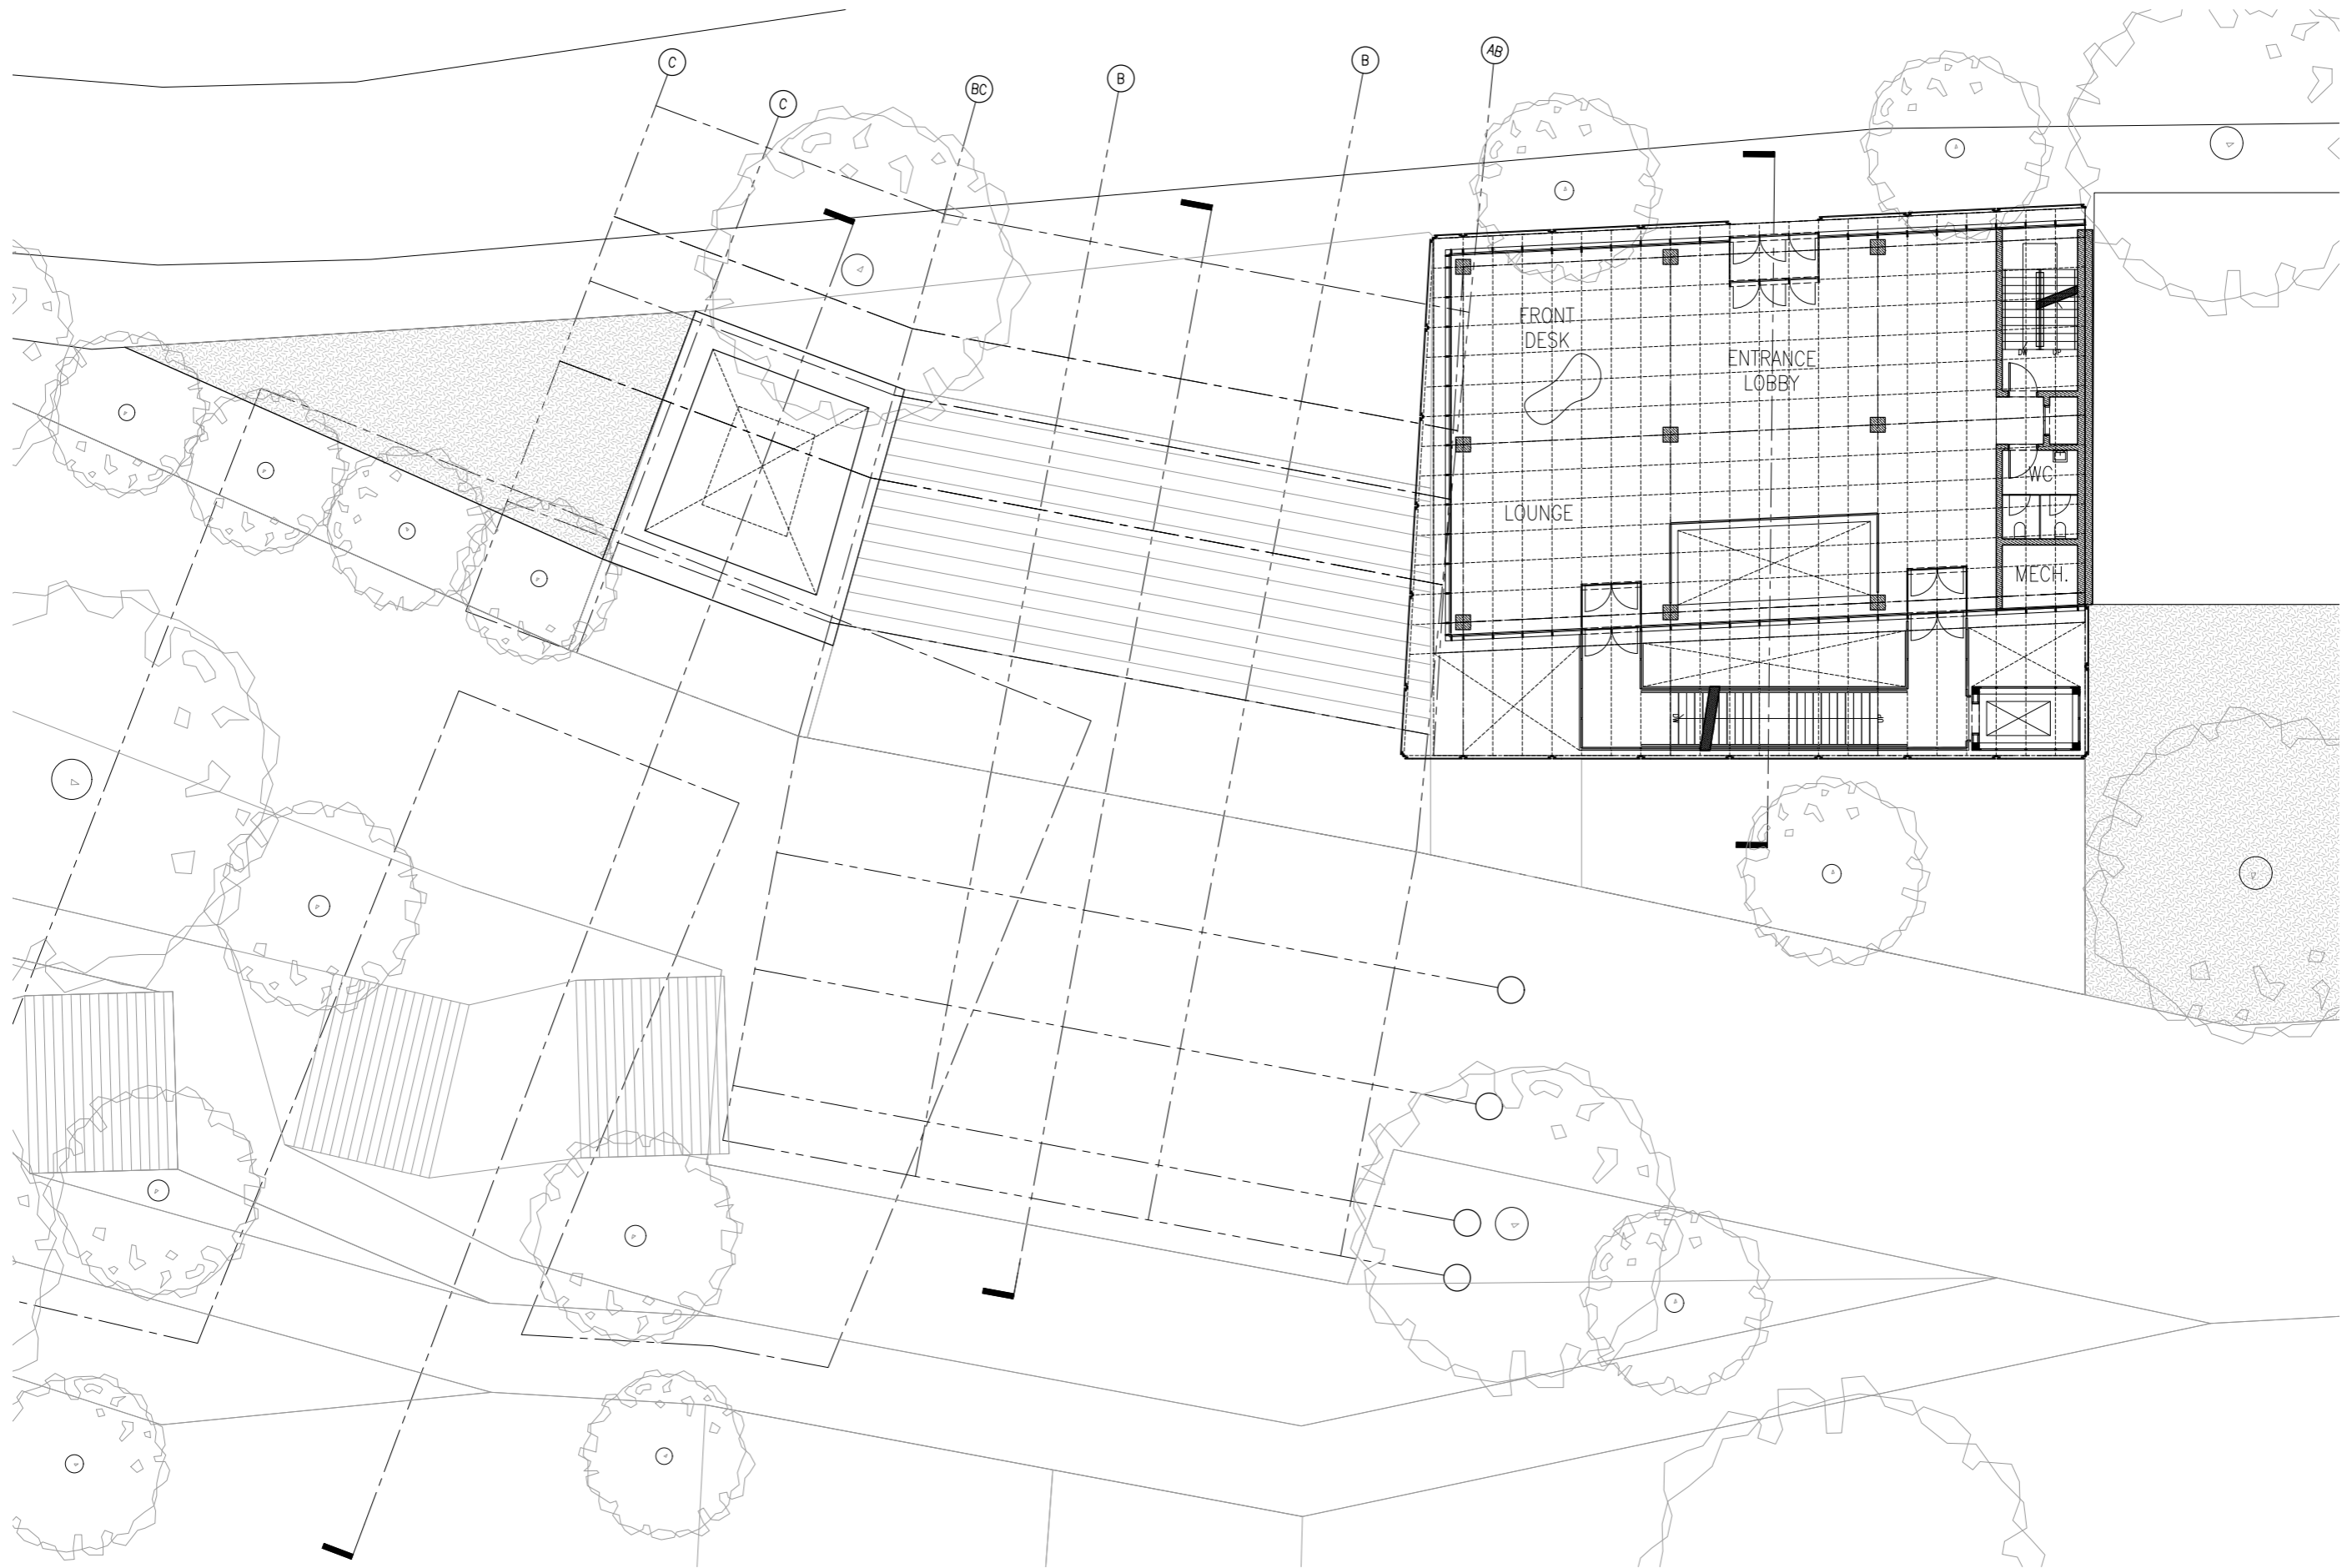

OPAQUE WALL  
1:5

Concept

Masterplan

Civic Center

**Flag**

Reflection

STRUCTURE MODEL

BASE

STRUCTURE

CATWALK

FABRIC

RESULT

Concept

Masterplan

Civic Center

Flag