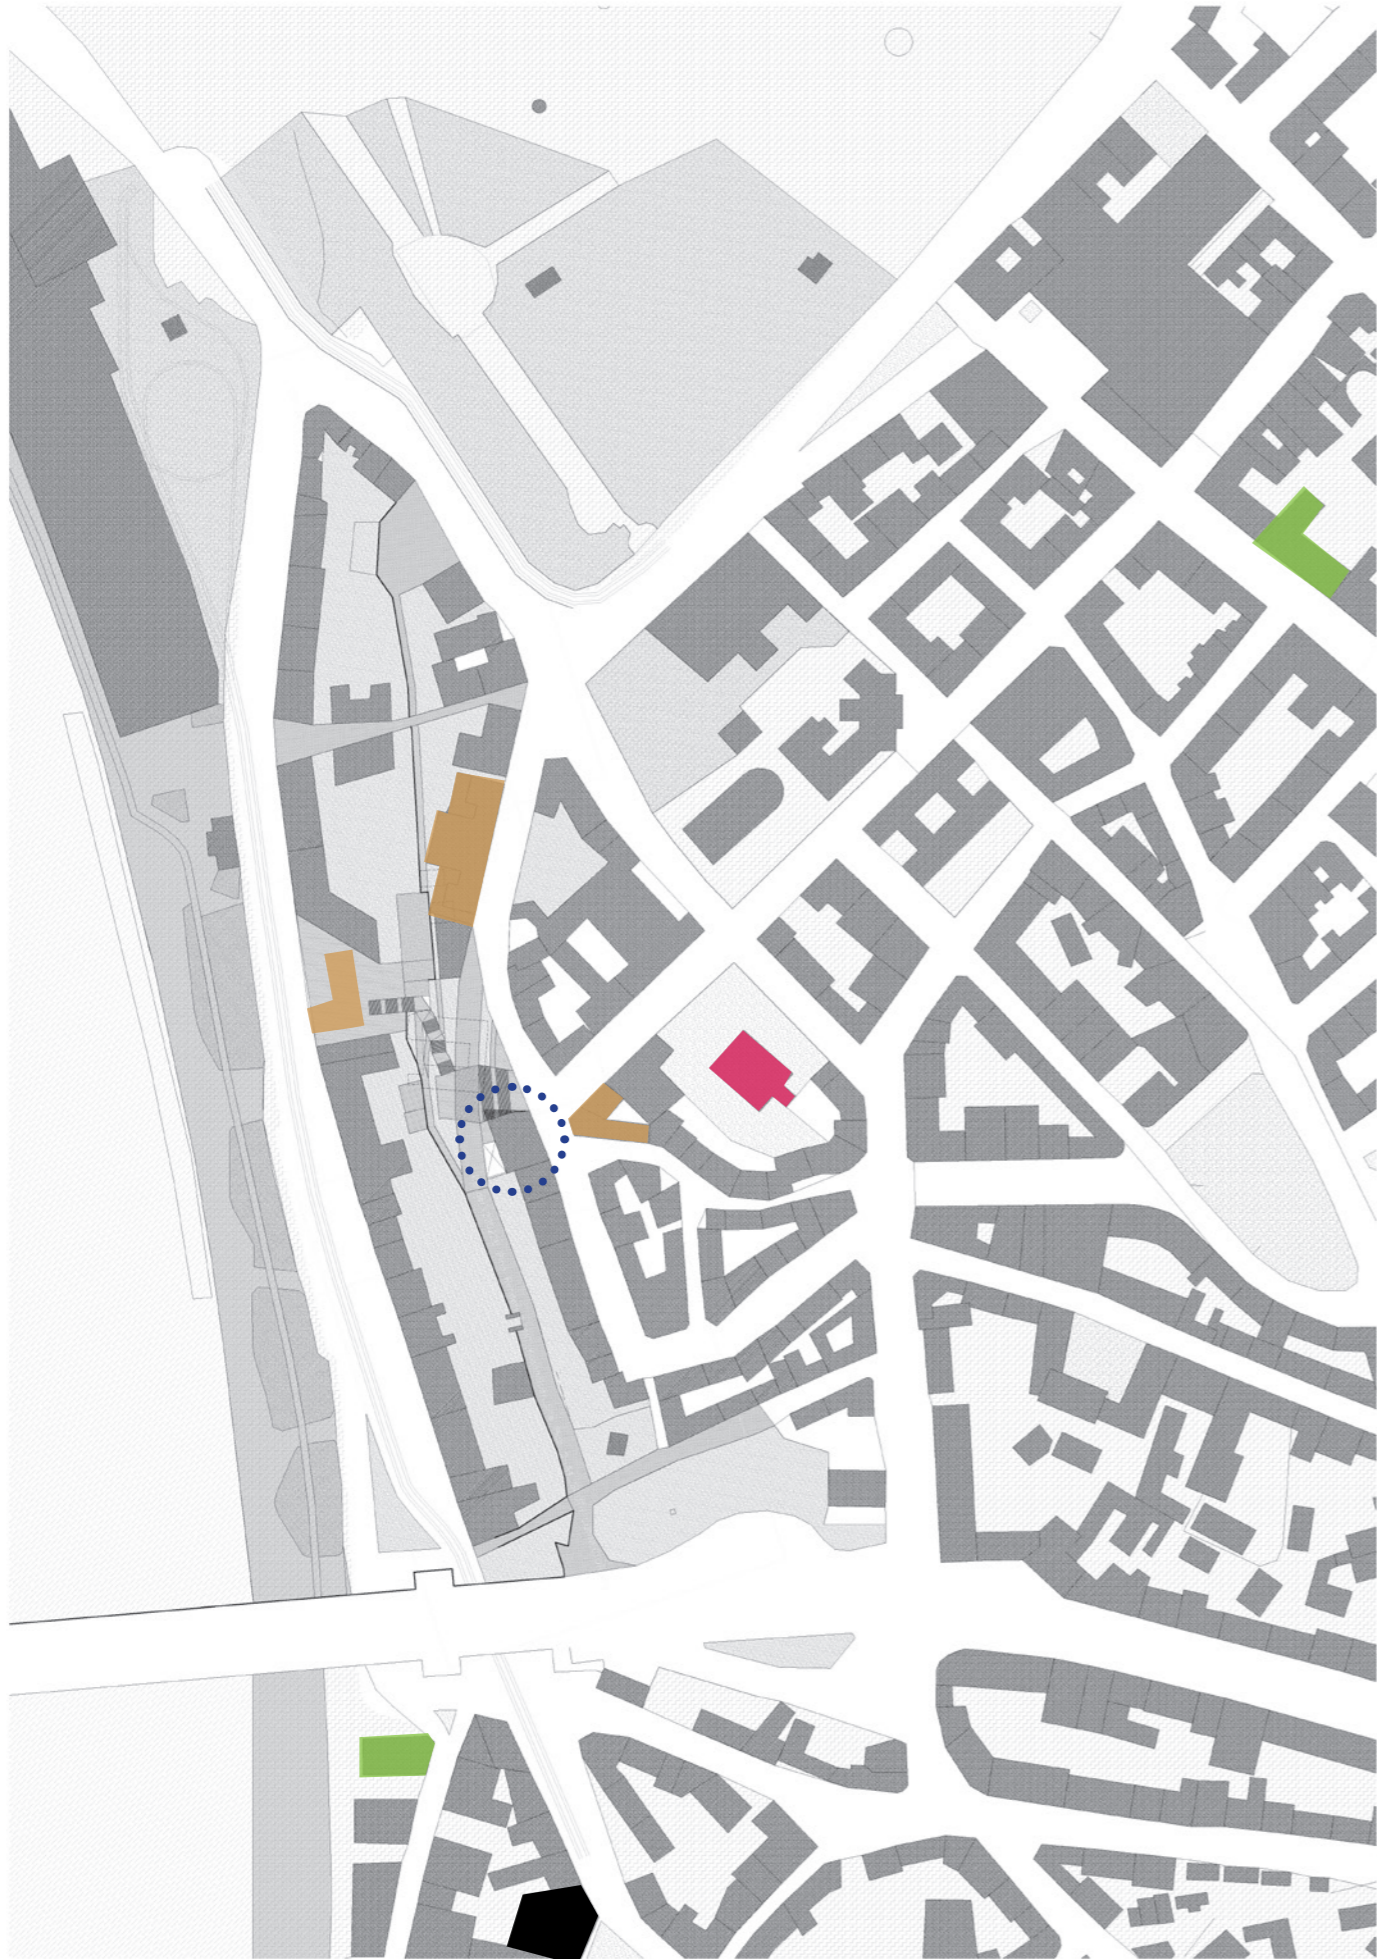

Public Inner Yard

Concept

Masterplan

**Civic Center**

Flag

Reflection

Kosancicev Competition  
2018  
New Urban Program

CLEAR WALL  
1:5

STRUCTURE

CATWALK

FABRIC

RESULT

Concept

Masterplan

Civic Center

Flag