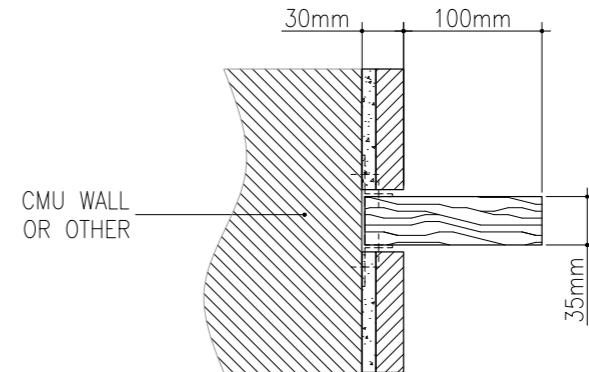

Public Inner Yard

Concept

Masterplan

**Civic Center**

Flag

Reflection

Kosancicev Competition  
2018  
New Urban Program

CLEAR WALL  
1:5