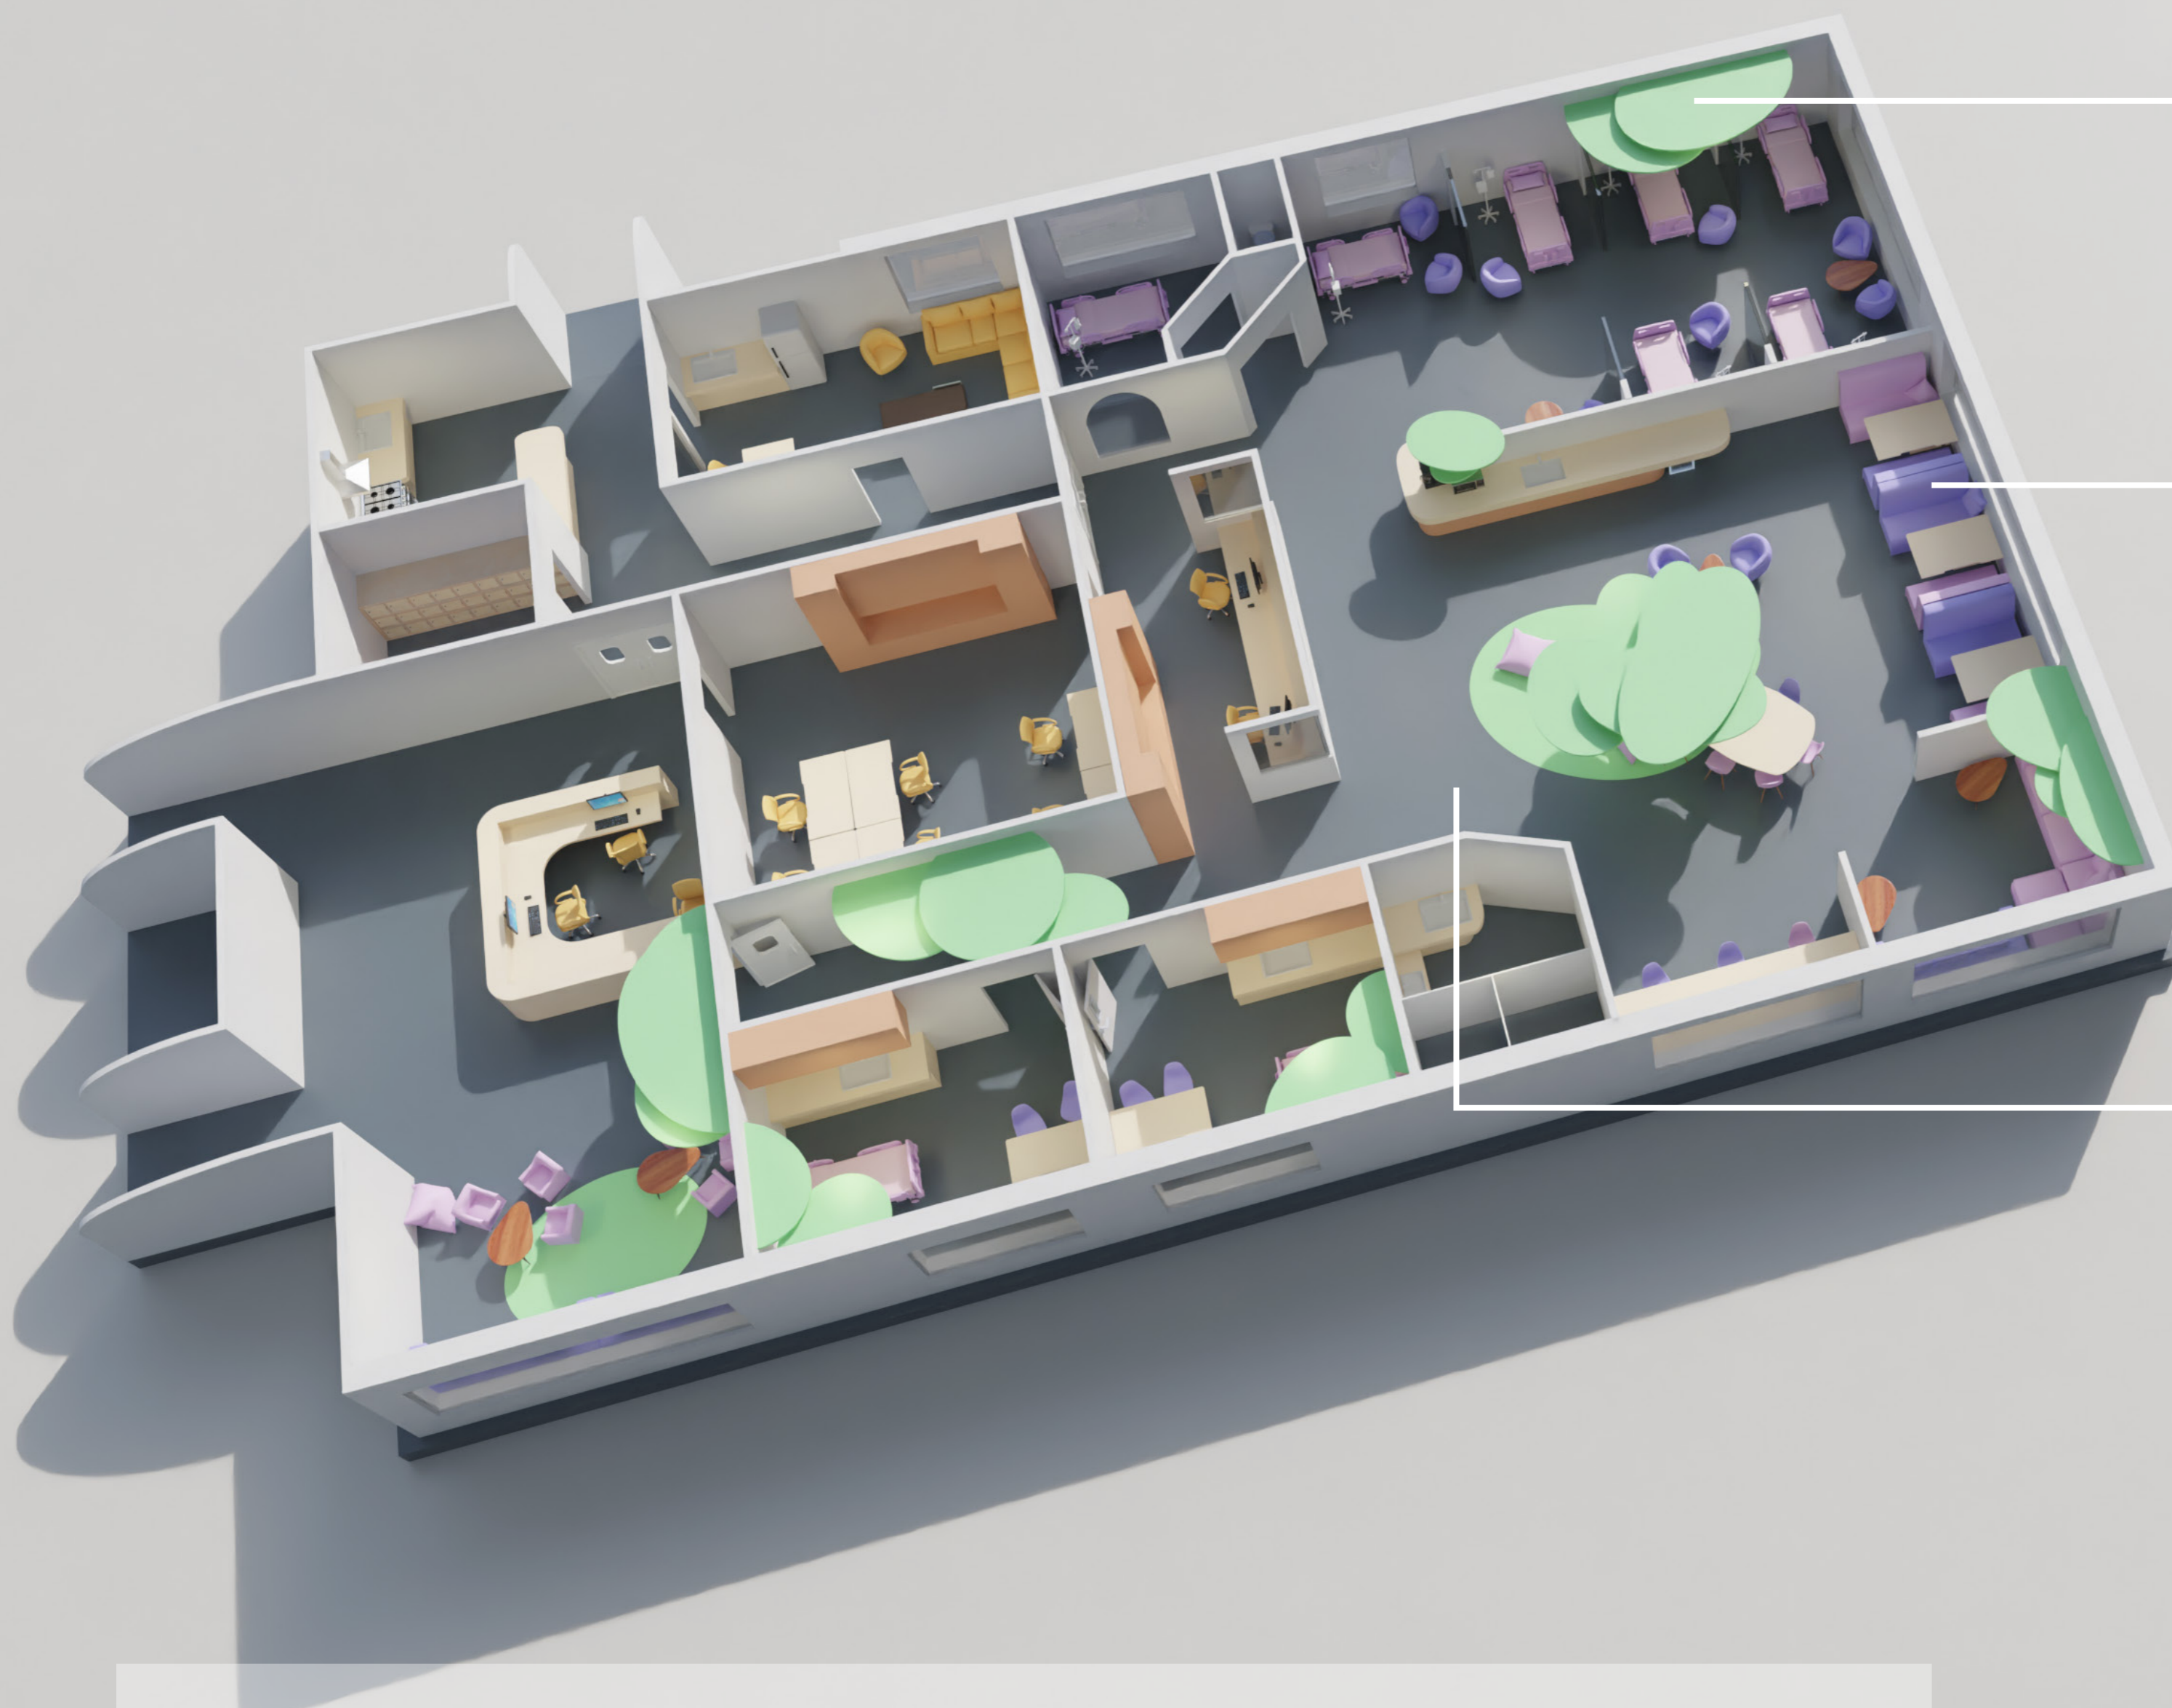

The Ideal Daycare

An interior redesign for Erasmus MC Sophia.

...is a stress absorbing experience that blends in with daily life, by providing quality care, tasty food and proper seating comfort.

...is a comfortable, modern place that feels like home, with tasty food and static entertainment that distracts from the boredom.

...is a tranquil work environment that fosters privacy and accessibility by diminishing excessive noise and traffic.

The design proposal is based on the needs and habits of three different user groups: **parents**, **children** and **staff**. Research included interviews, user observations and brainstorm sessions with each of these stakeholders.