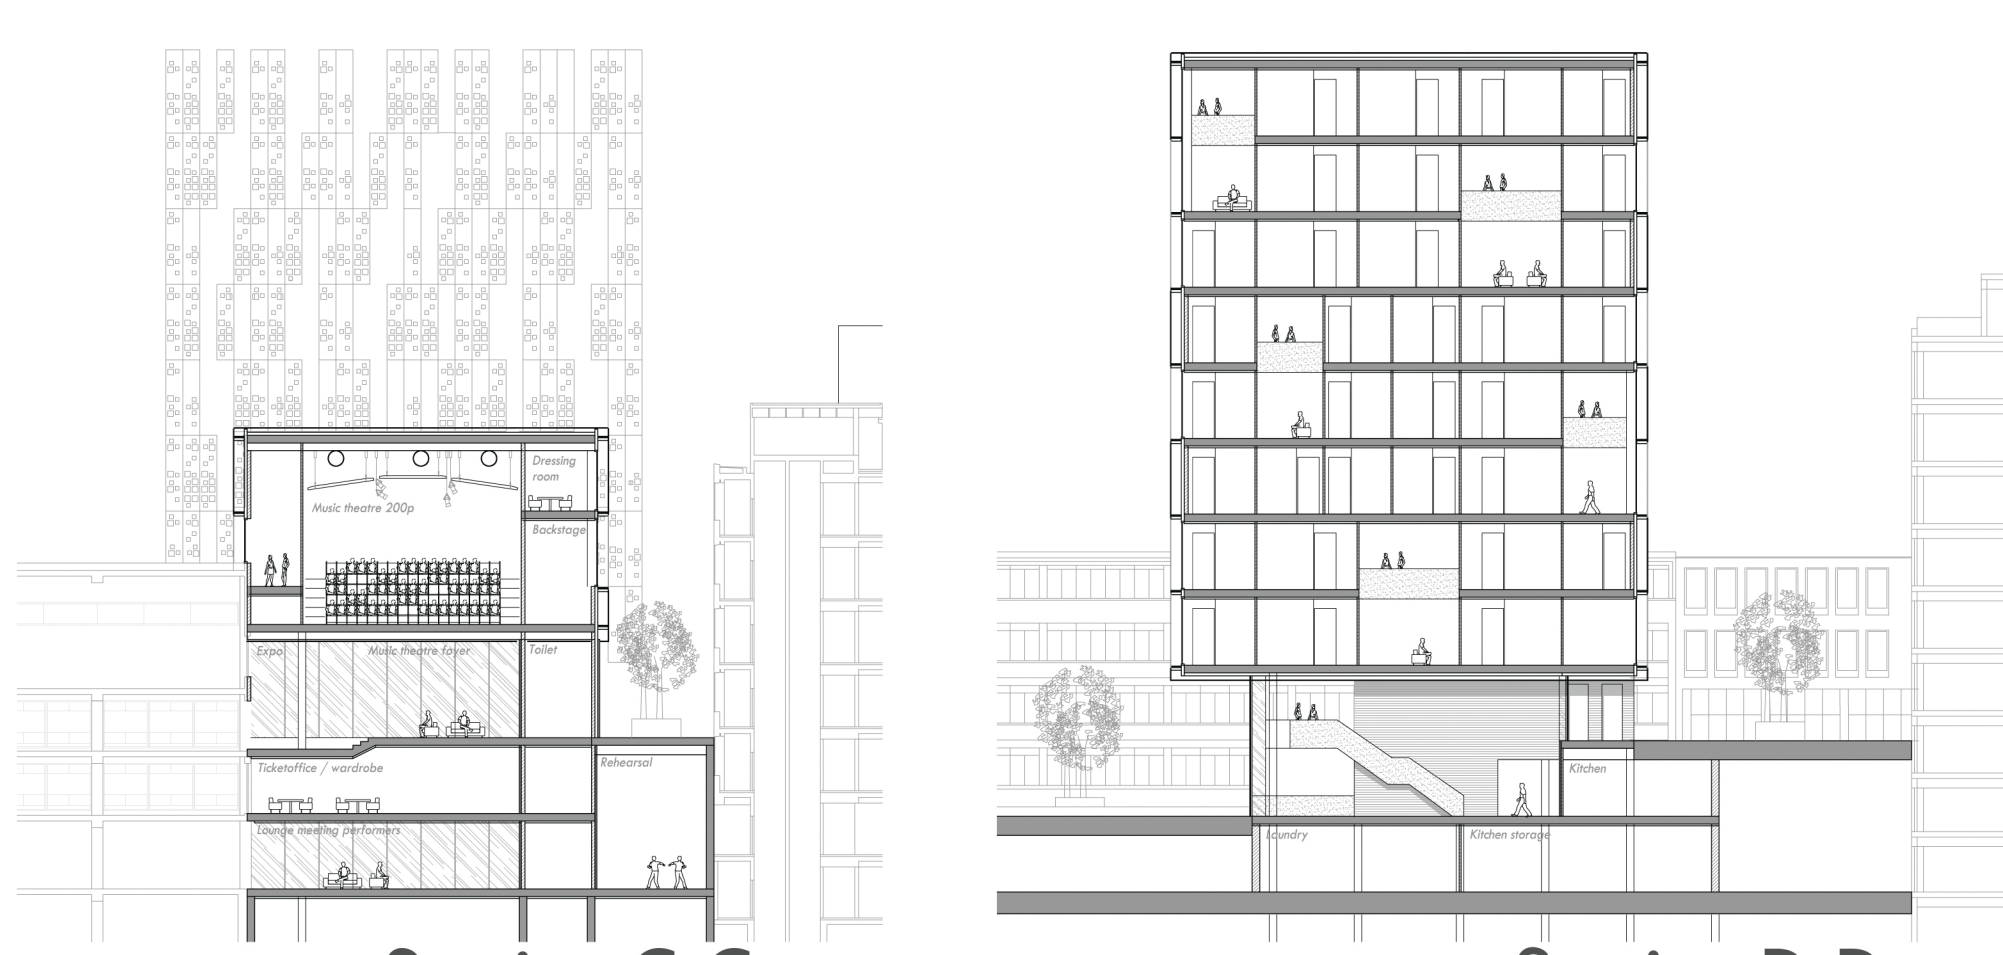

The public mezzanine: performing arts theatre Rotterdam

Dirk de Groot - Repository June 29, 2012

Public Realm Rotterdam Lijnbaan - N. Marzot - S. Komossa - J. Fokkinga

Plan 01 1/400

Plan 02 1/400

Plan 03 1/400

Section A-A 1/400

Section B-B 1/400

Section C-C 1/400

Section D-D 1/400

West facade A-A 1/400

Isometric view

Facade detail 1/100

Details 1/30