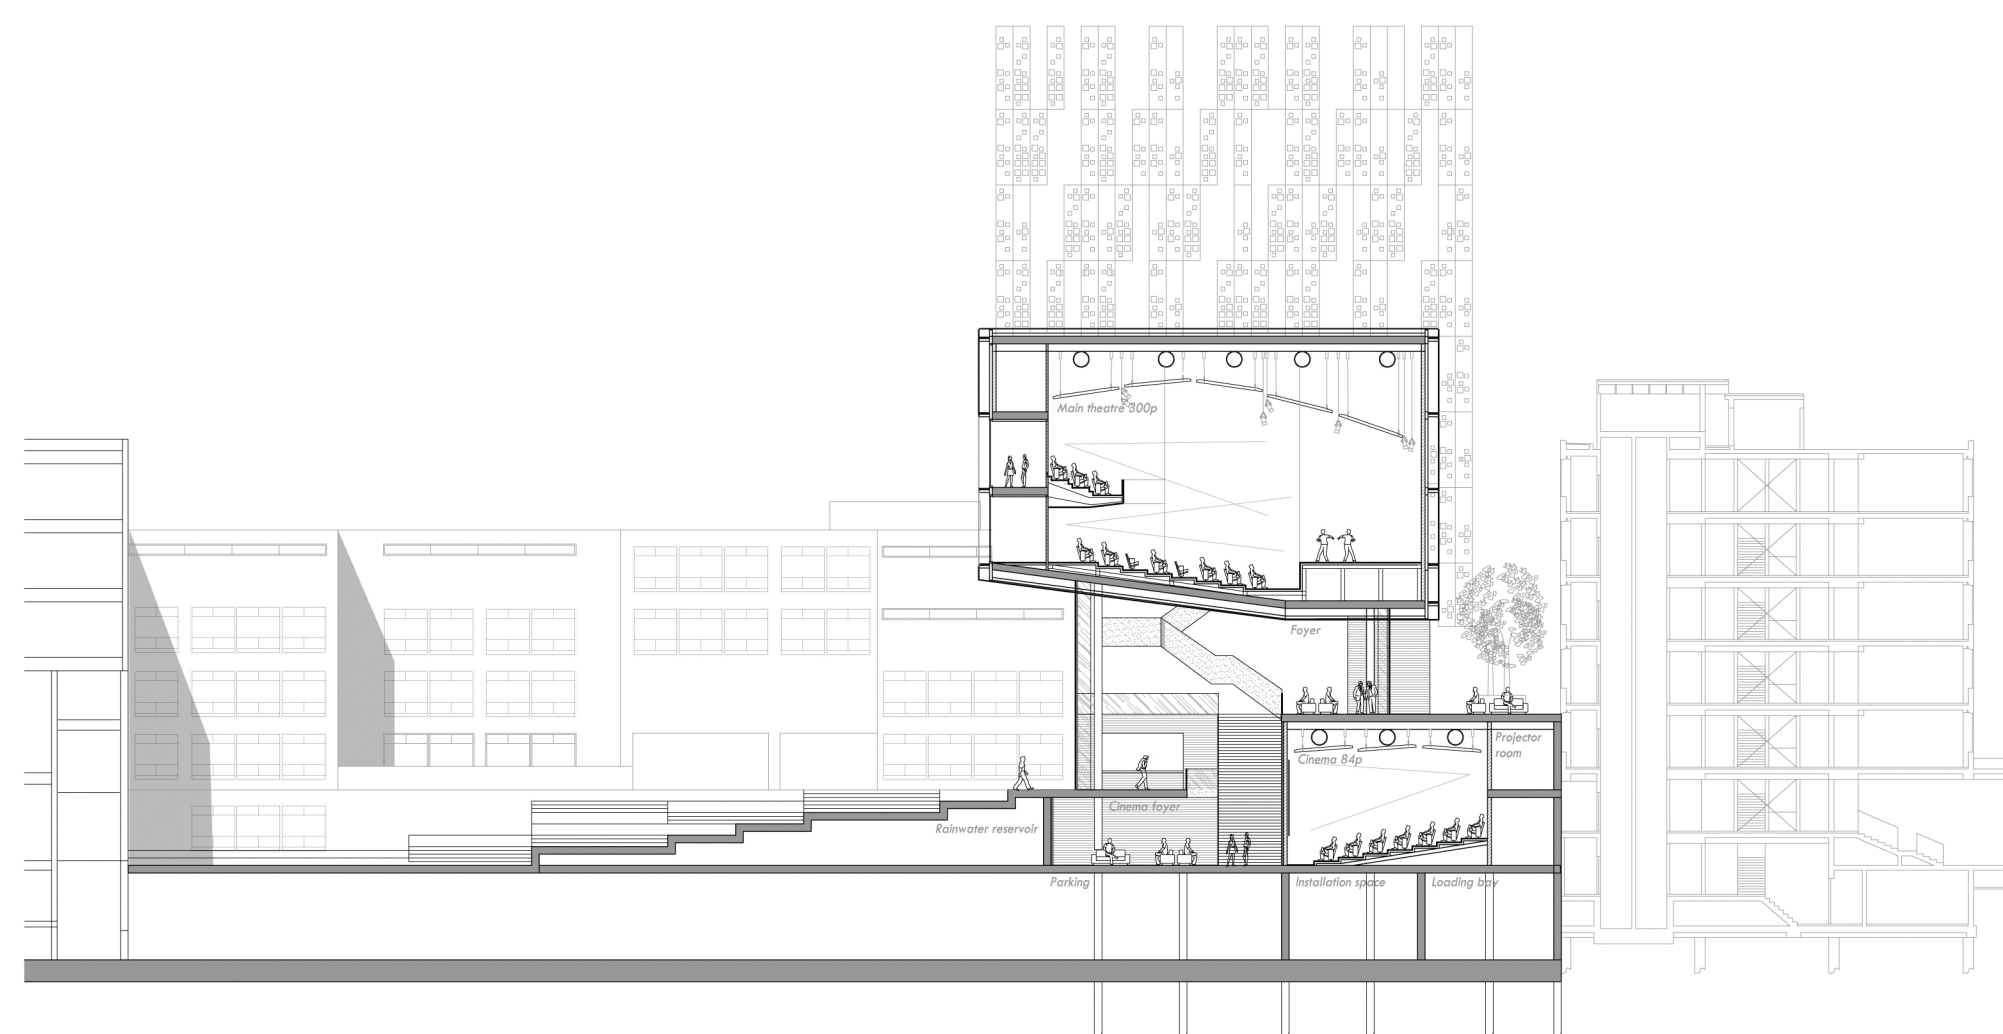

The public mezzanine: performing arts theatre Rotterdam

Dirk de Groot - Repository June 29, 2012

Public Realm Rotterdam Lijnbaan - N. Marzot - S. Komossa - J. Fokkinga

Plan 01 1/400

Plan 02 1/400

Plan 03 1/400

Section A-A 1/400

Section B-B 1/400

Section C-C 1/400

Section D-D 1/400

West facade A-A 1/400

Isometric view

Facade detail 1/100

Details 1/30