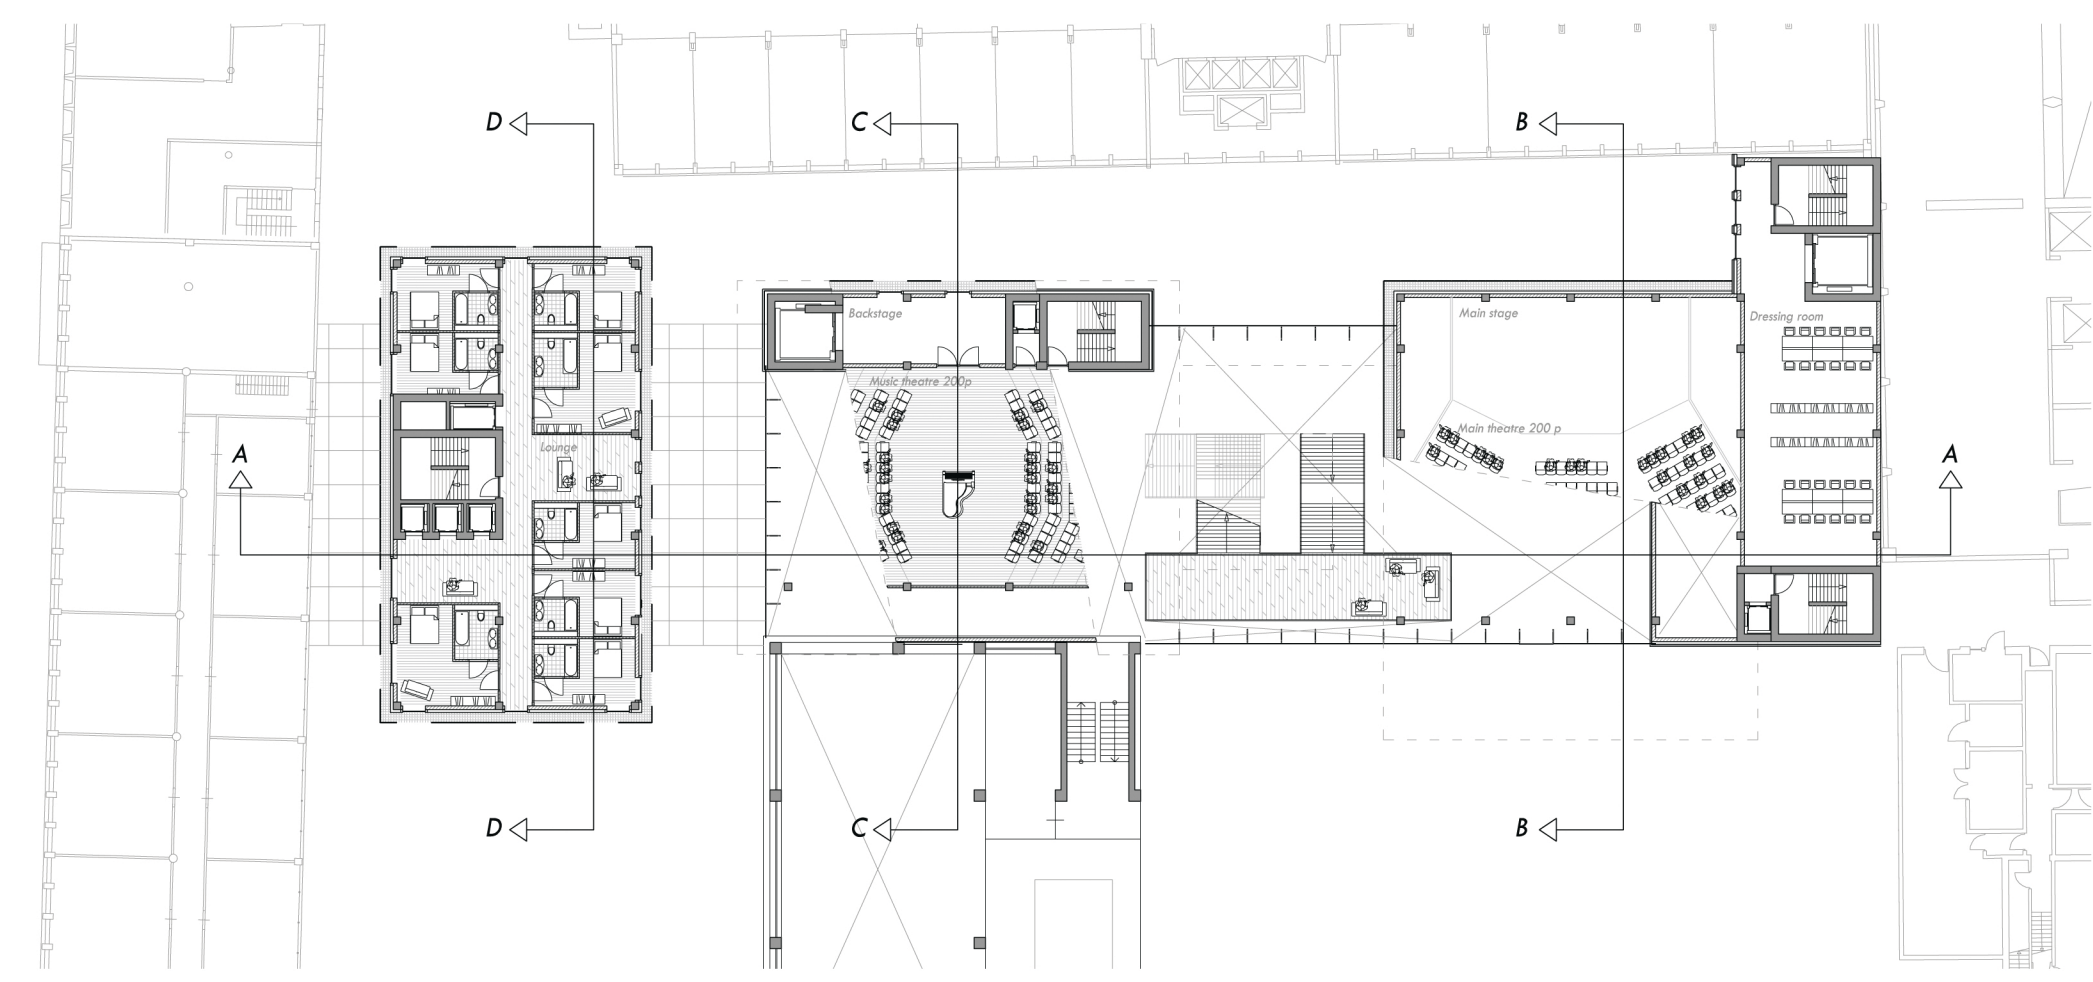

The public mezzanine: performing arts theatre Rotterdam

Dirk de Groot - Repository June 29, 2012

Public Realm Rotterdam Lijnbaan - N. Marzot - S. Komossa - J. Fokkinga

Plan 01 1/400

Plan 02 1/400

Plan 03 1/400

Section A-A 1/400

Section B-B 1/400

Section C-C 1/400

Section D-D 1/400

West facade A-A 1/400

Isometric view

Facade detail 1/100

Details 1/30