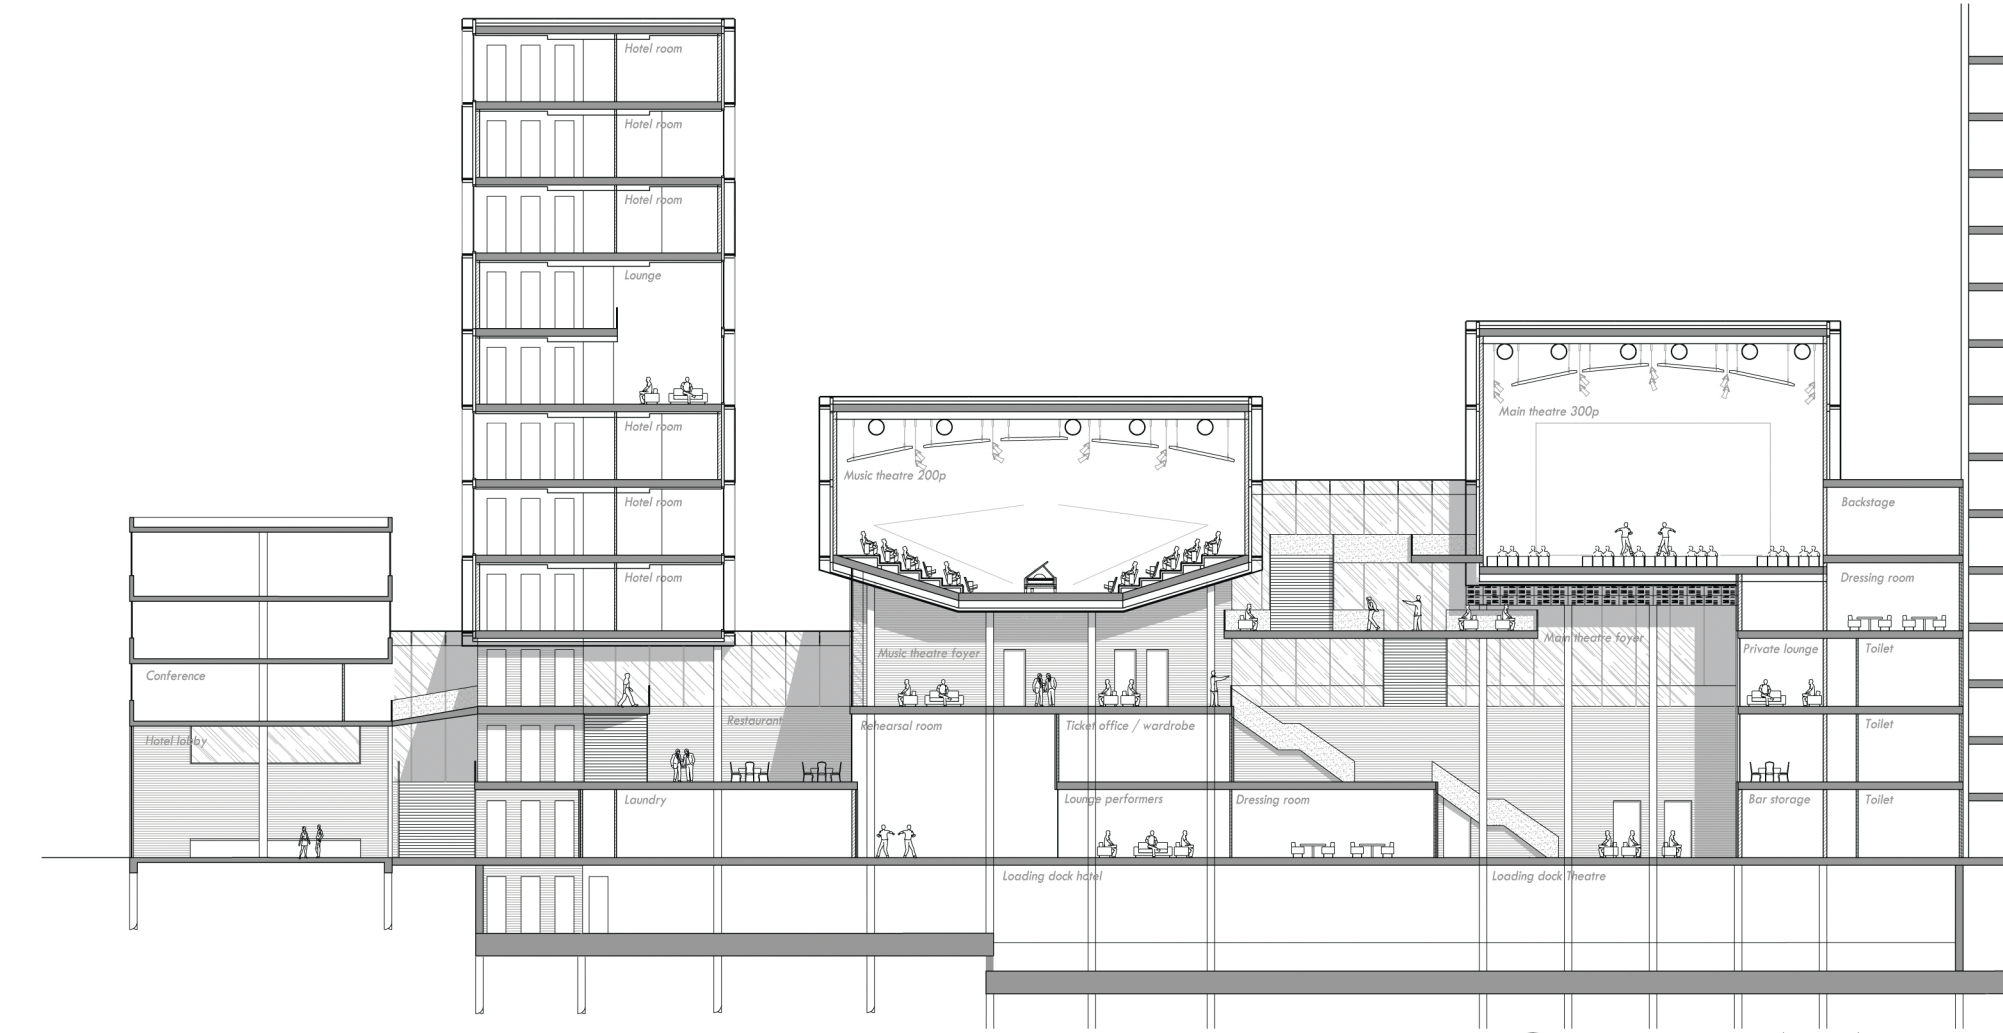

The public mezzanine: performing arts theatre Rotterdam

Dirk de Groot - Repository June 29, 2012

Public Realm Rotterdam Lijnbaan - N. Marzot - S. Komossa - J. Fokkinga

Plan 01 1/400

Plan 02 1/400

Plan 03 1/400

Section A-A 1/400

Section B-B 1/400

Section C-C 1/400

Section D-D 1/400

West facade A-A 1/400

Isometric view

Facade detail 1/100

Details 1/30