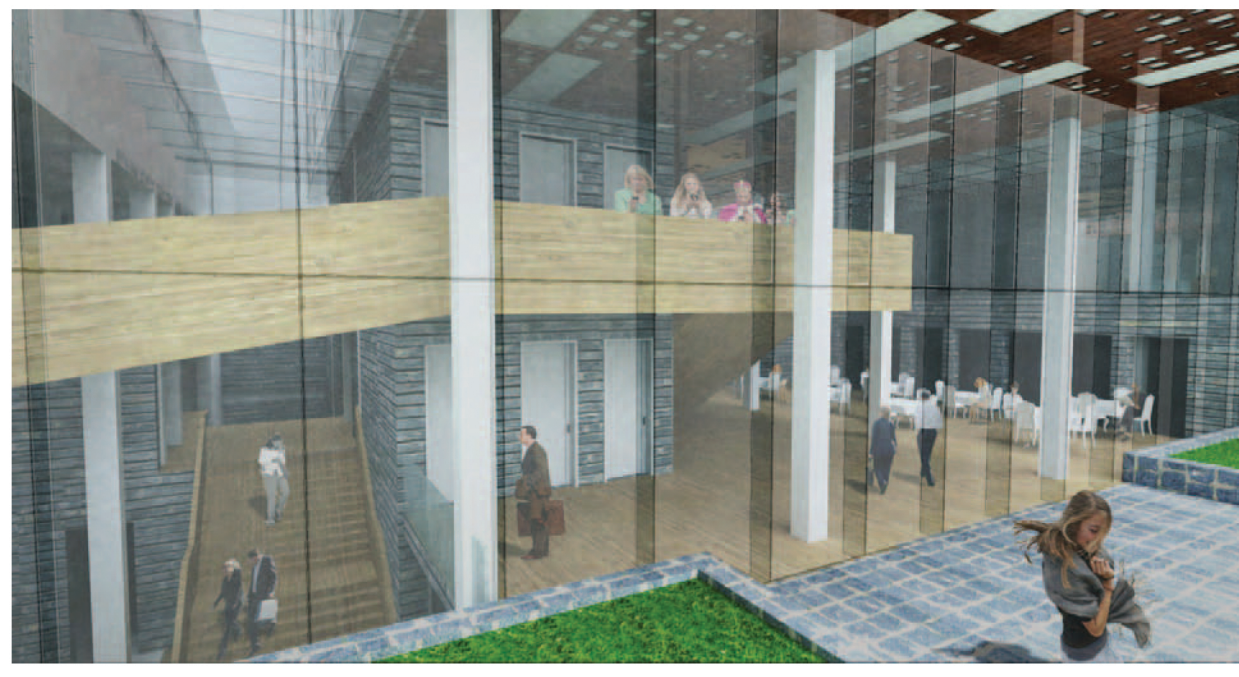

The public mezzanine: performing arts theatre Rotterdam

Dirk de Groot - Repository June 29, 2012

Public Realm Rotterdam Lijnbaan - N. Marzot - S. Komossa - J. Fokkinga

Plan 01 1/400

Plan 02 1/400

Plan 03 1/400

Section A-A 1/400

Section B-B 1/400

Section C-C 1/400

Section D-D 1/400

West facade A-A 1/400

Isometric view

Facade detail 1/100

Details 1/30