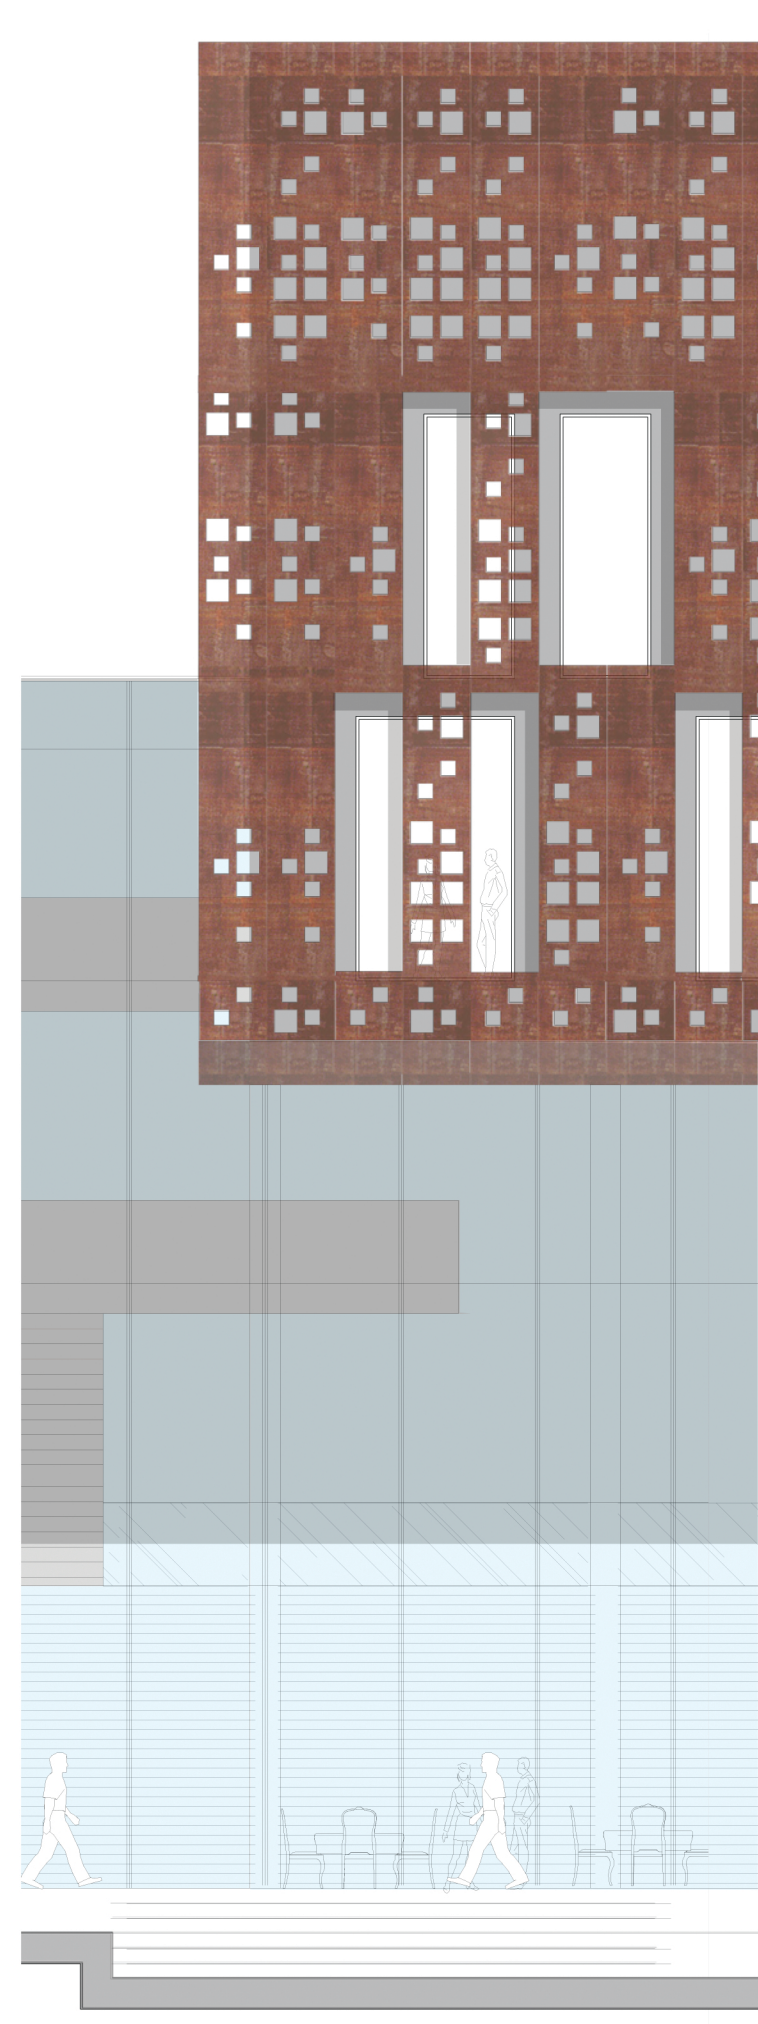

The public mezzanine: performing arts theatre Rotterdam

Dirk de Groot - Repository June 29, 2012

Public Realm Rotterdam Lijnbaan - N. Marzot - S. Komossa - J. Fokkinga

Plan 01 1/400

Plan 02 1/400

Plan 03 1/400

Section A-A 1/400

Section B-B 1/400

Section C-C 1/400

Section D-D 1/400

West facade A-A 1/400

Isometric view

Facade detail 1/100

Details 1/30