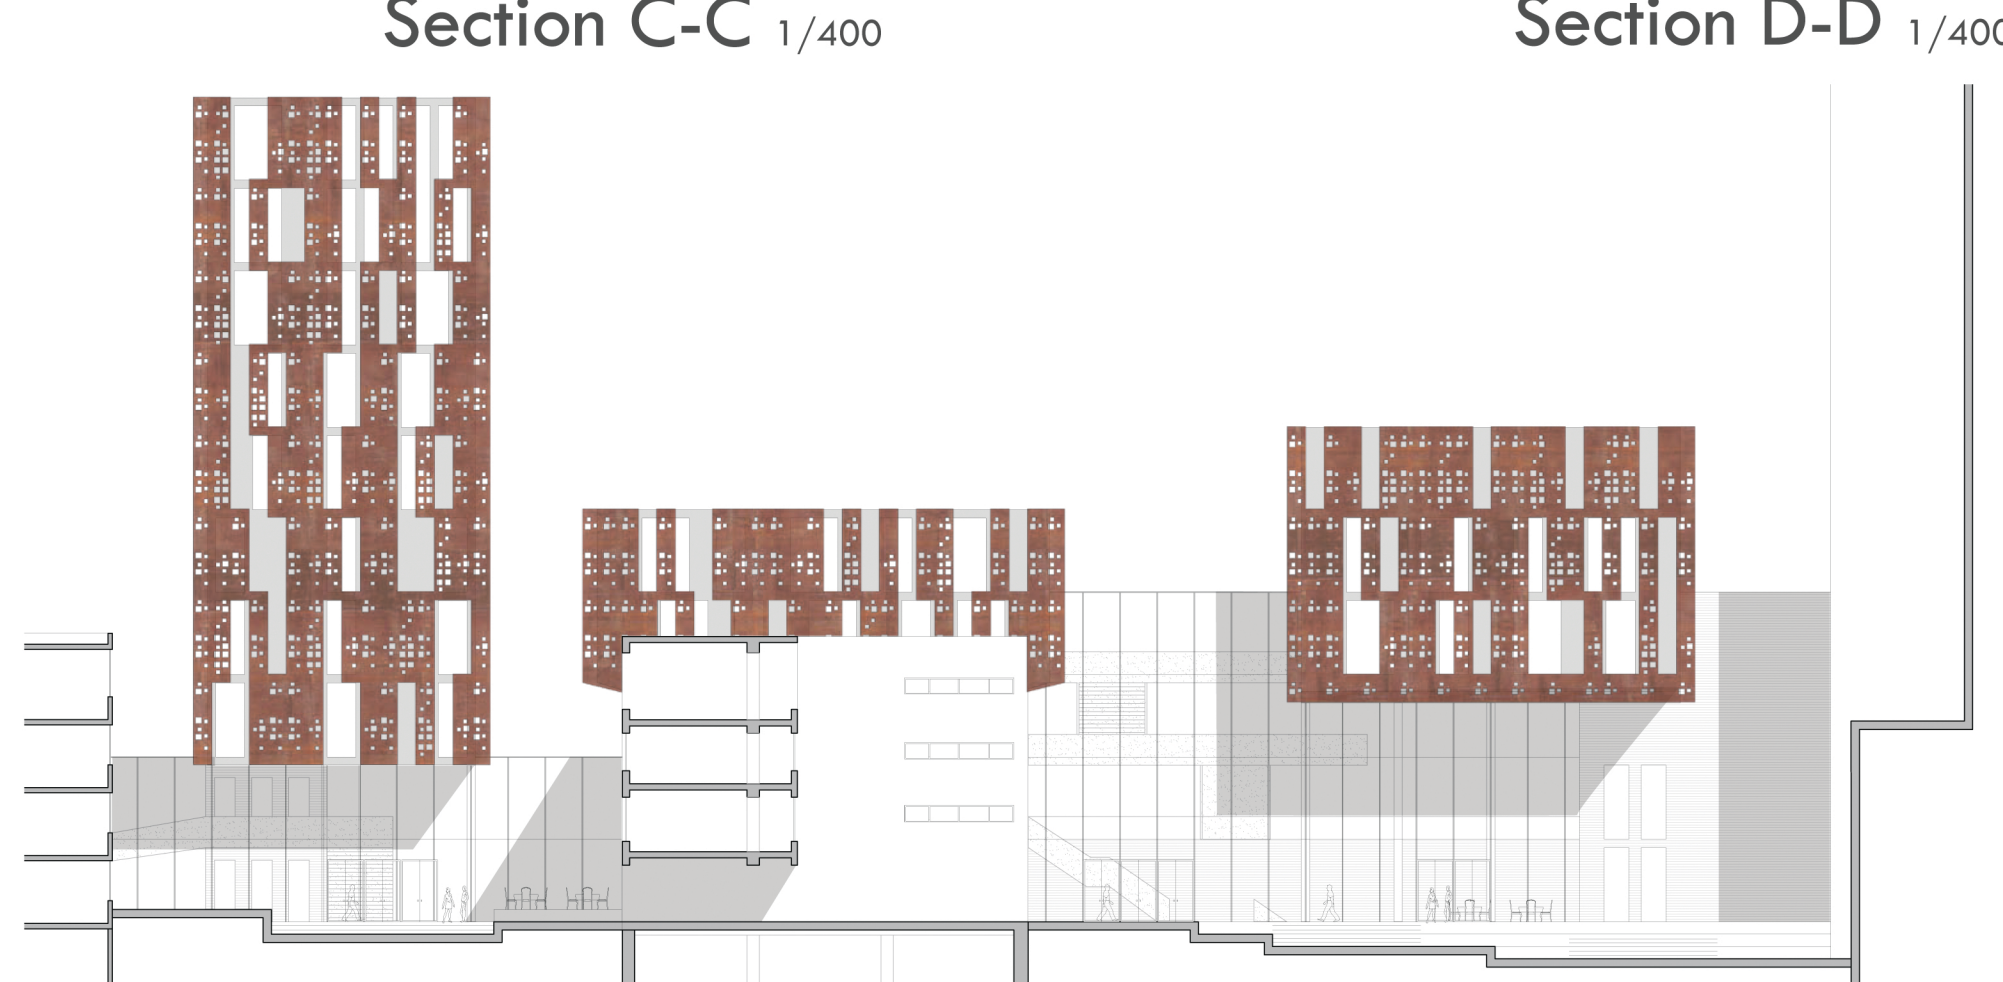

The public mezzanine: performing arts theatre Rotterdam

Dirk de Groot - Repository June 29, 2012

Public Realm Rotterdam Lijnbaan - N. Marzot - S. Komossa - J. Fokkinga

Plan 01 1/400

Plan 02 1/400

Plan 03 1/400

Section A-A 1/400

Section B-B 1/400

Section C-C 1/400

Section D-D 1/400

West facade A-A 1/400

Isometric view

Facade detail 1/100

Details 1/30