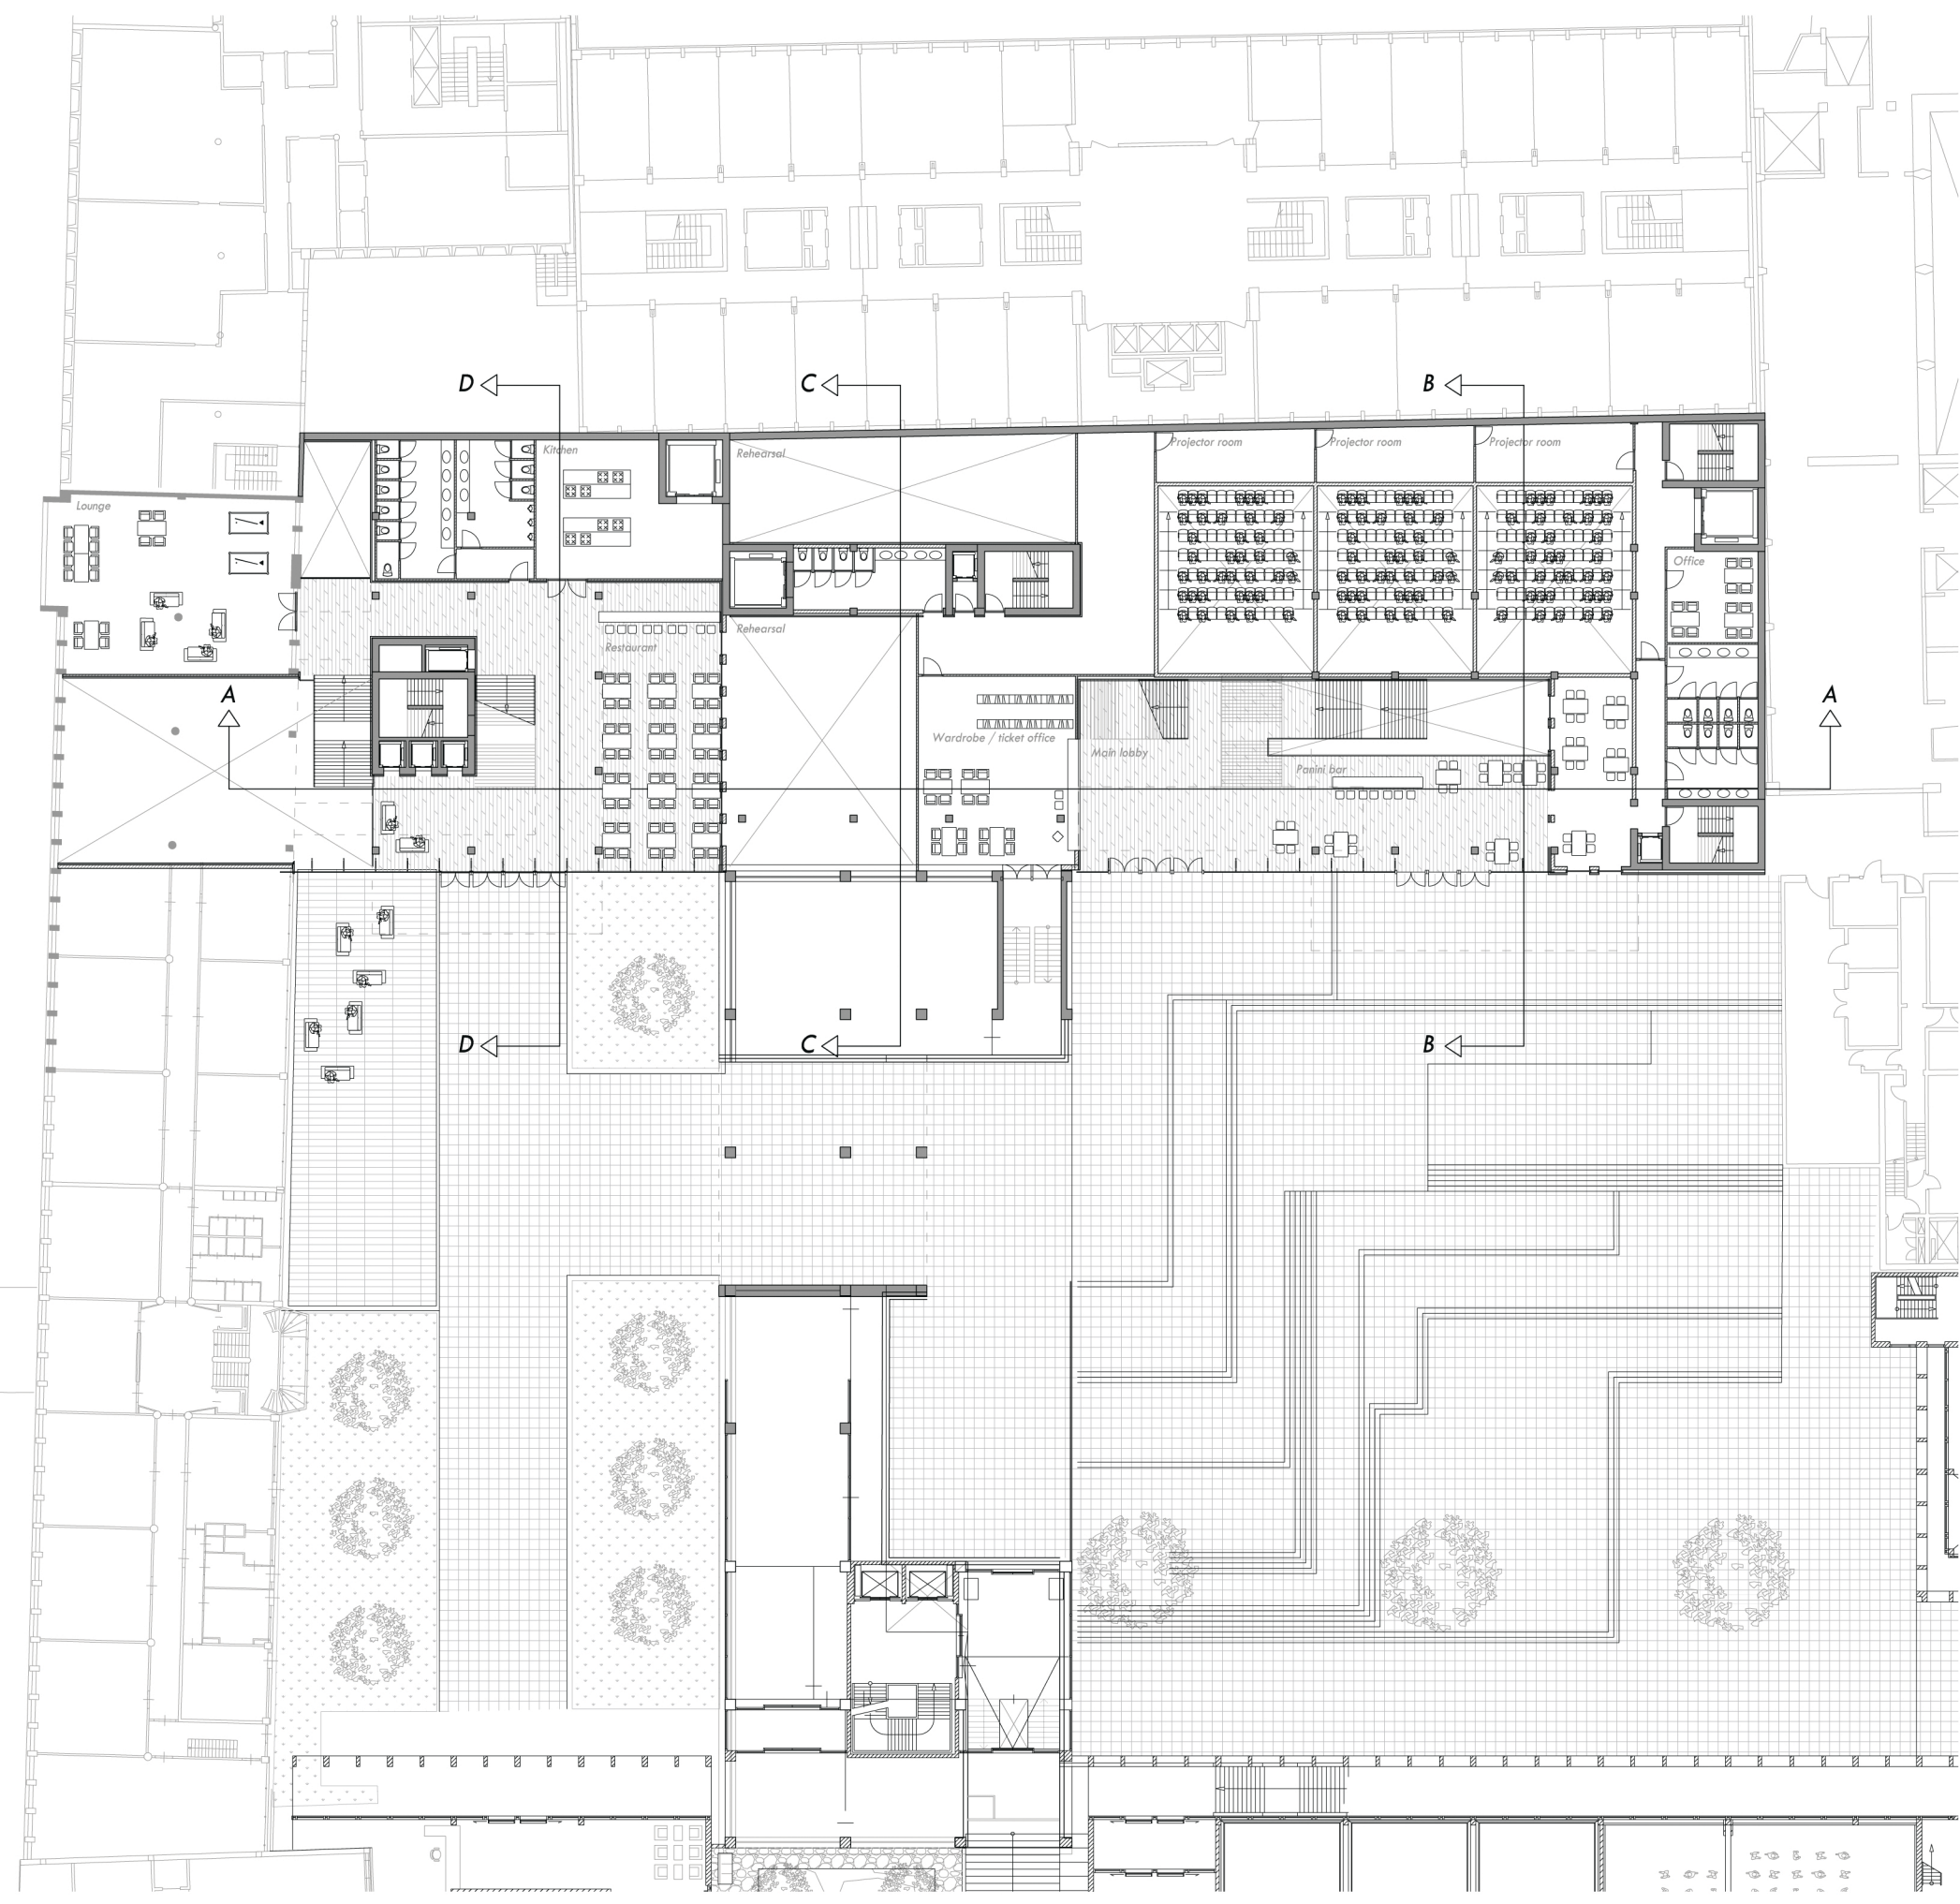

The public mezzanine: performing arts theatre Rotterdam

Dirk de Groot - Repository June 29, 2012

Public Realm Rotterdam Lijnbaan - N. Marzot - S. Komossa - J. Fokkinga

Plan 01 1/400

Plan 02 1/400

Plan 03 1/400

Section A-A 1/400

Section B-B 1/400

Section C-C 1/400

Section D-D 1/400

West facade A-A 1/400

Isometric view

Facade detail 1/100

Details 1/30