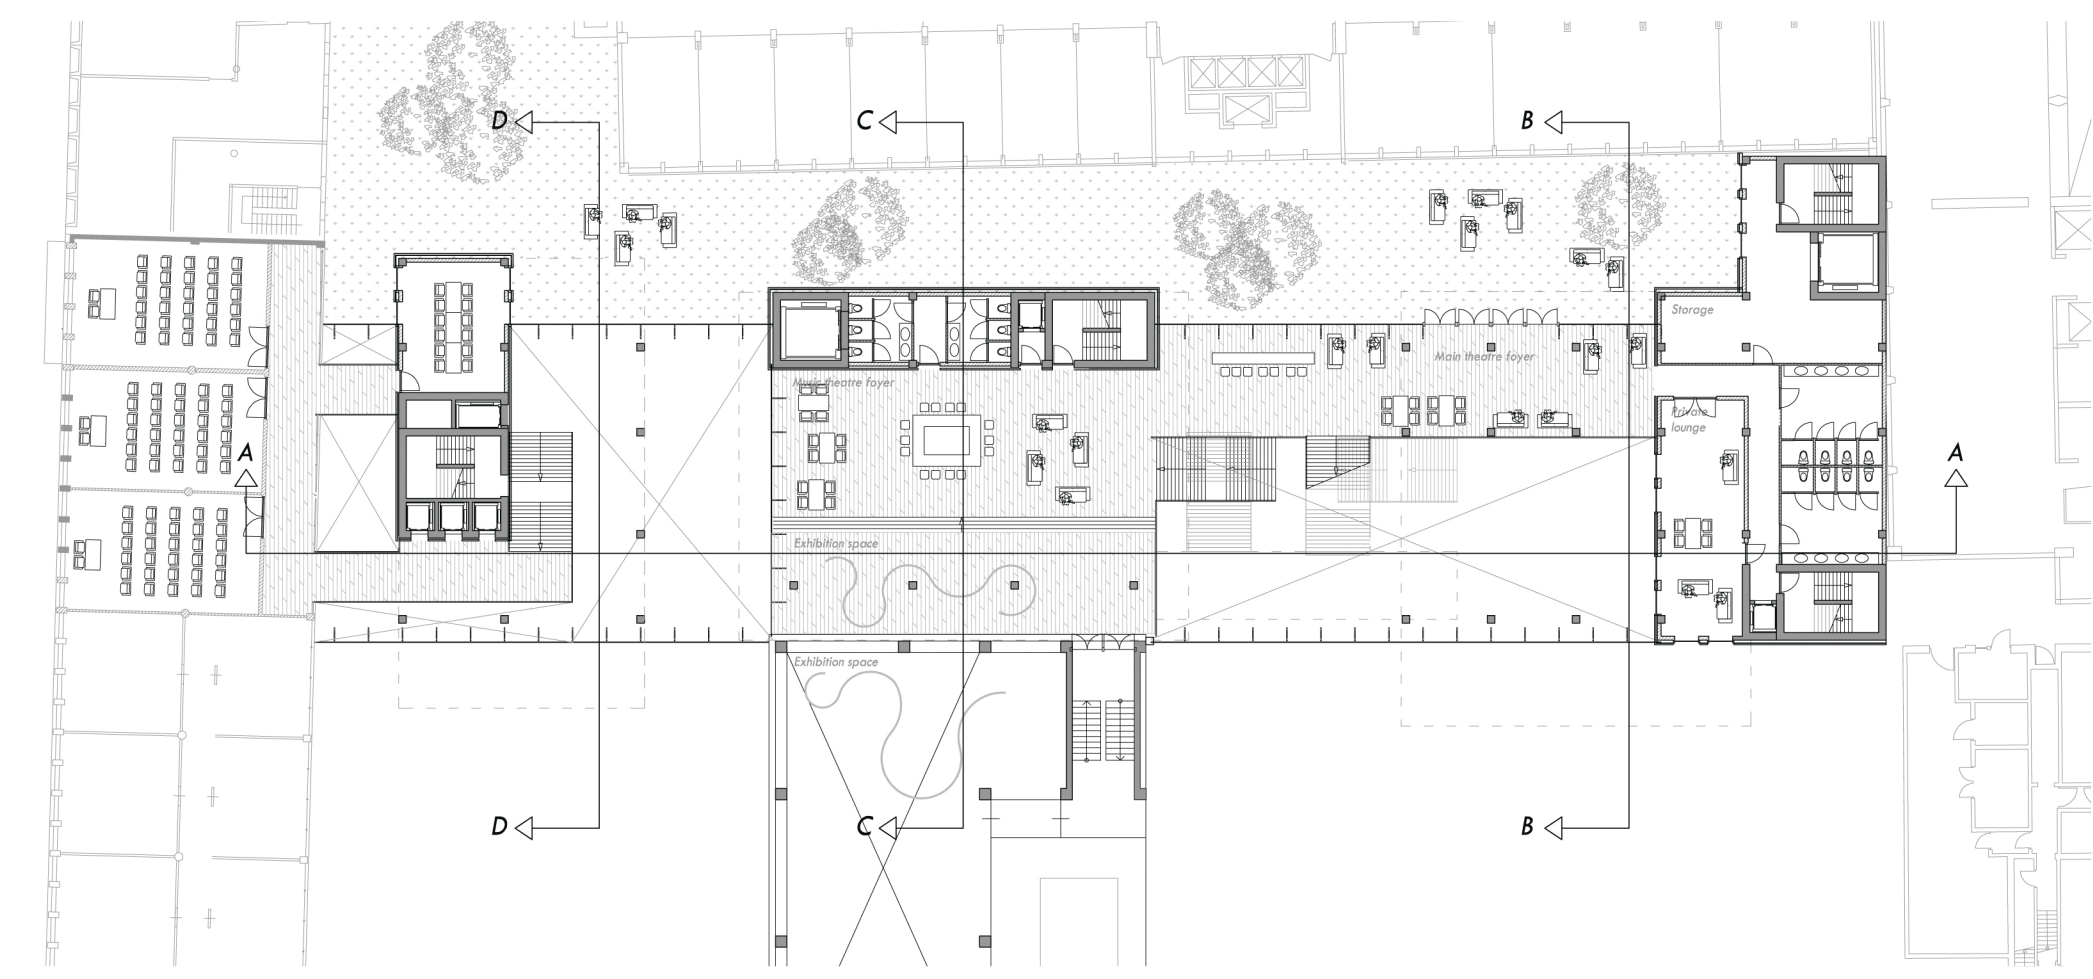

The public mezzanine: performing arts theatre Rotterdam

Dirk de Groot - Repository June 29, 2012

Public Realm Rotterdam Lijnbaan - N. Marzot - S. Komossa - J. Fokkinga

Plan 01 1/400

Plan 02 1/400

Plan 03 1/400

Section A-A 1/400

Section B-B 1/400

Section C-C 1/400

Section D-D 1/400

West facade A-A 1/400

Isometric view

Facade detail 1/100

Details 1/30