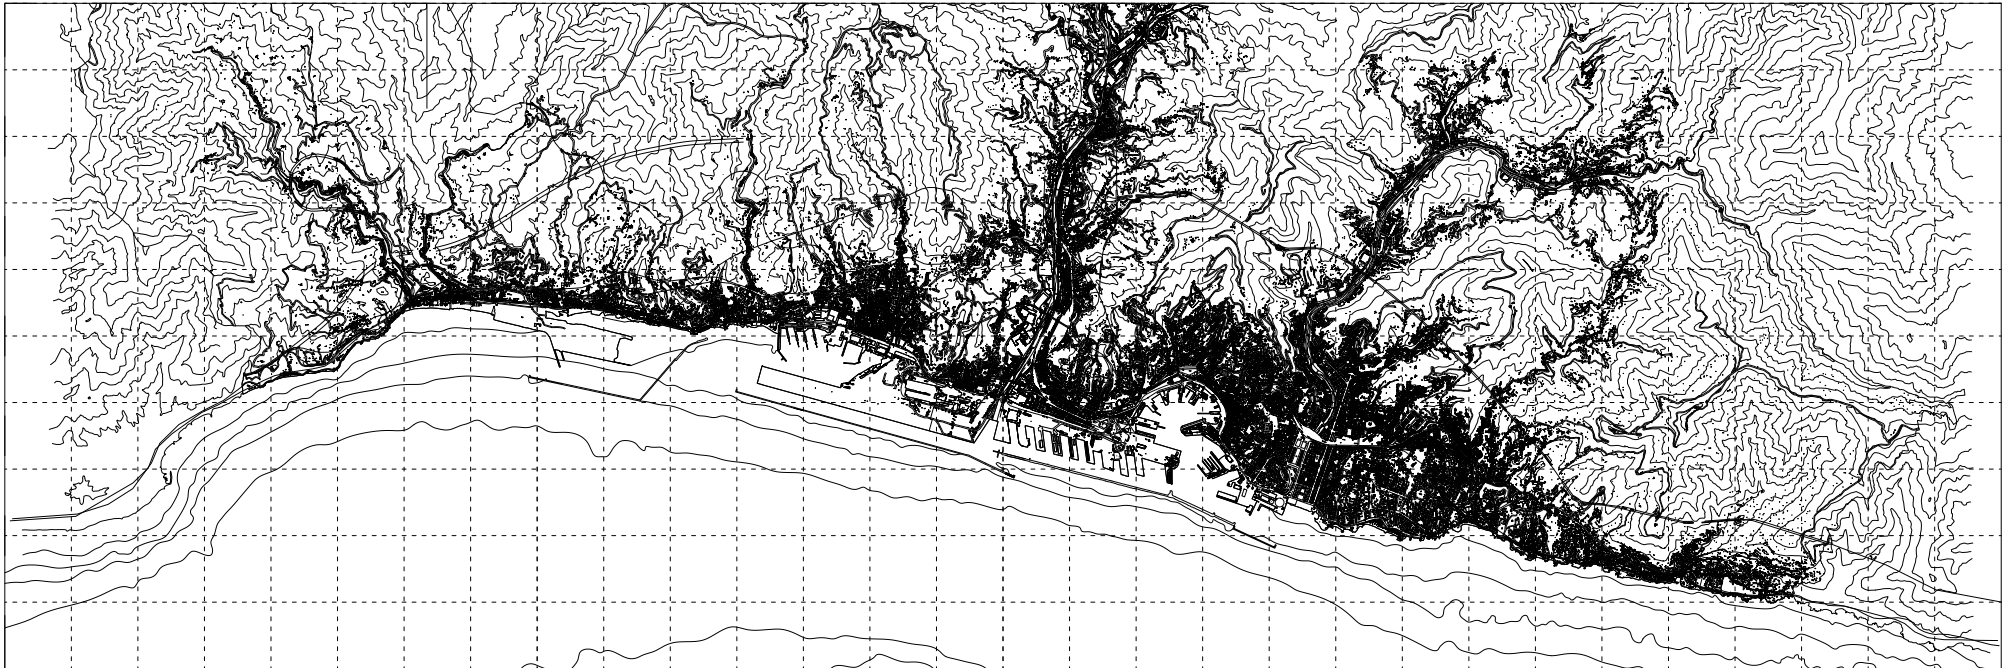

Urban development

Genova today

Historical port

Development of the Waterfront

Terrazzo di Marmo

Porticato alla Piazza di Caricamento in Genova. | Arcades à la Place da Chargement à Gènes.

Ponte Reale

Train to the International Exposition of 1914

Draining

Building the Sopraelevata

Sopraelevata

East - West connection

A clear gesture

The port versus the city

Boulevard of the giants

Palazzo Reale

City center

- Railway
- Metro
- Road
- Sopraelevata
- Railway
- Road

Linearity on site

From city to sea

sea

port

city

Railway