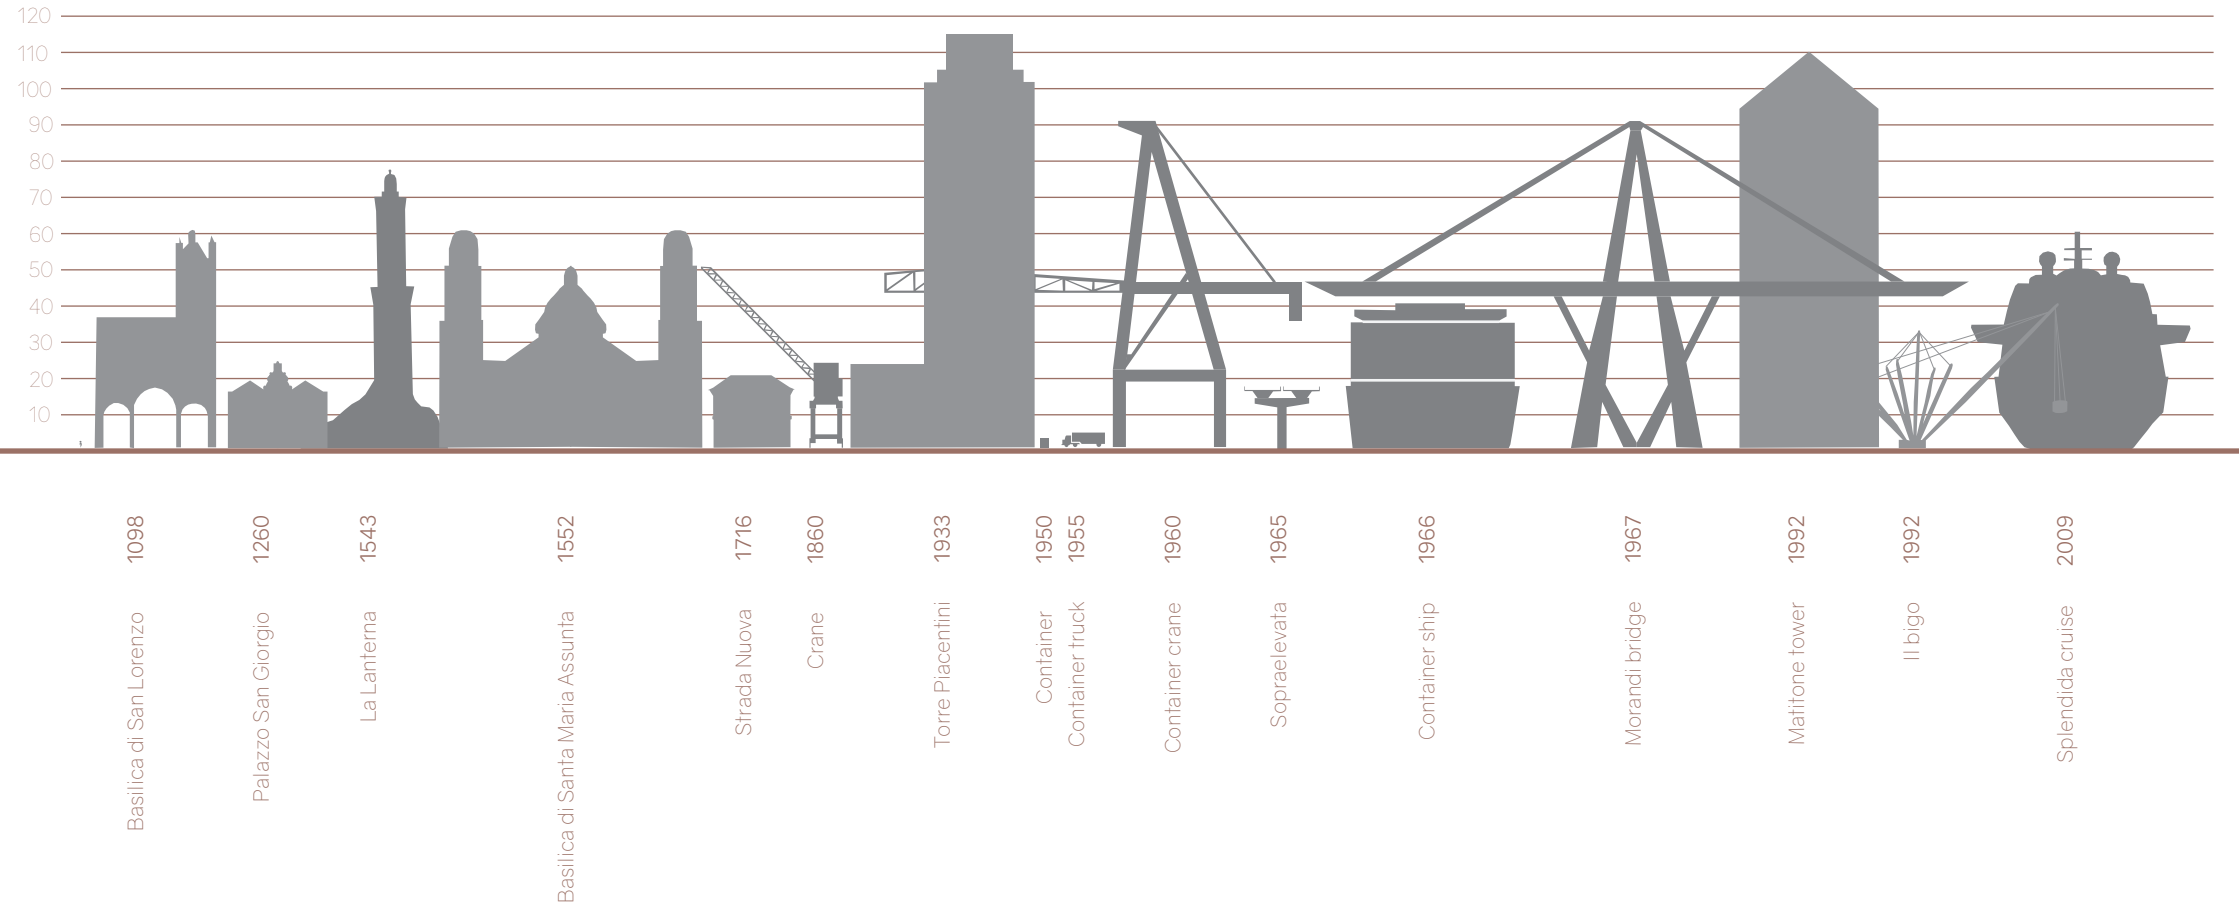

Palazzetto dello sport

Morandi bridge

Stazione Marittime

Sopraelevata

Development of scale

Residential area

Site

Business district

City center

- Railway
- Metro
- Road
- Sopraelevata
- Railway
- Road

Linearity on site

From city to sea

sea

port

city

Railway