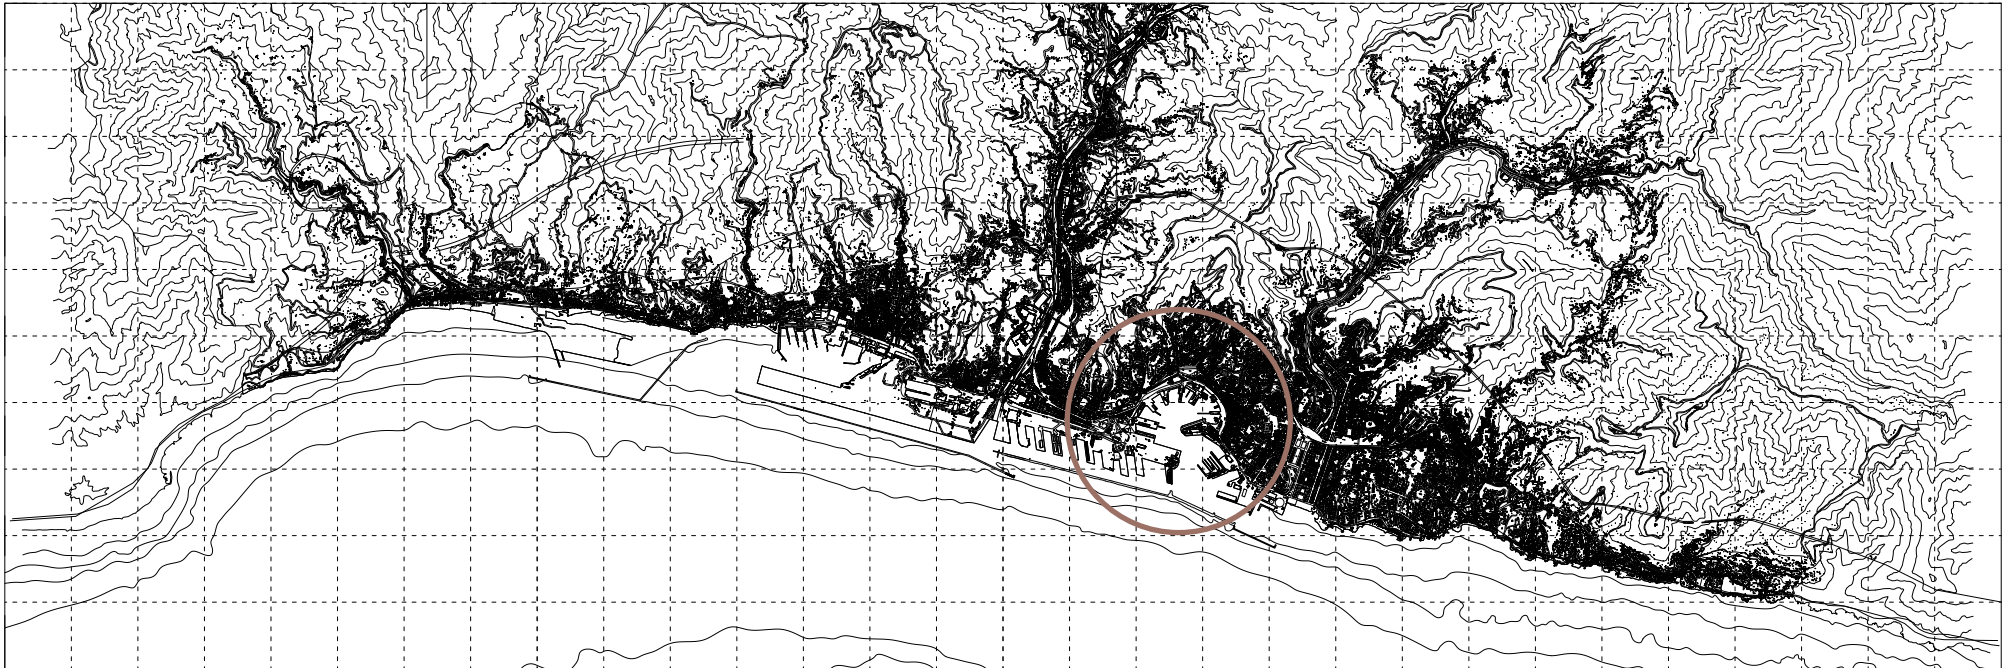

Urban development

Genova today

Historical port

Development of the Waterfront

Terrazzo di Marmo

Porticato alla Piazza di Caricamento in Genova. | Arcades à la Place da Chargement à Gènes.

Ponte Reale

Train to the International Exposition of 1914

Draining

Building the Sopraelevata

Sopraelevata

East - West connection

A clear gesture

The port versus the city

Boulevard of the giants

Palazzo Reale

City center

- Railway
- Metro
- Road
- Sopraelevata
- Railway
- Road

Linearity on site

From city to sea

sea

port

city

Railway