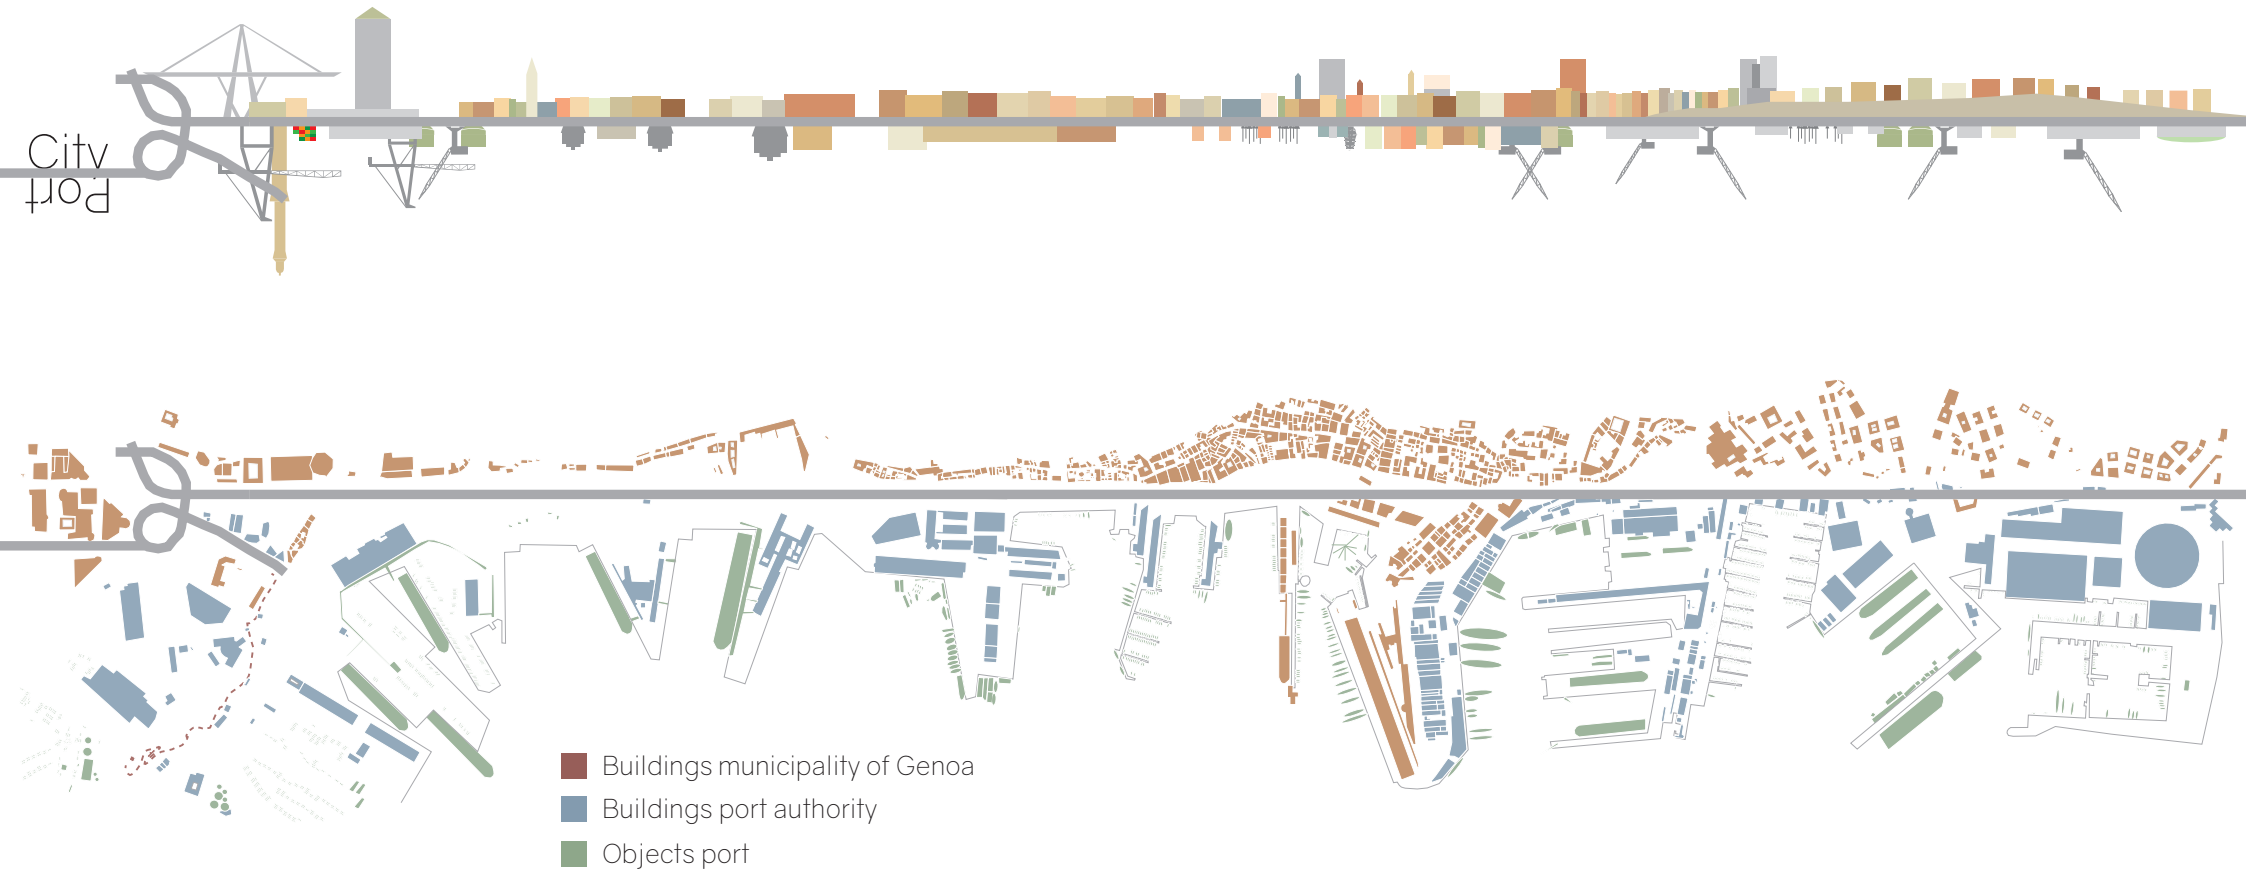

Urban development

Genova today

Historical port

Development of the Waterfront

Terrazzo di Marmo

Porticato alla Piazza di Caricamento in Genova. | Arcades à la Place da Chargement à Gènes.

Ponte Reale

Train to the International Exposition of 1914

Draining

Building the Sopraelevata

Sopraelevata

East - West connection

A clear gesture

The port versus the city

Boulevard of the giants

Palazzo Reale

Palazzetto dello sport

Morandi bridge

Stazione Marittime

Sopraelevata

Development of scale

Residential area

Site

Business district

City center

- Railway
- Metro
- Road
- Sopraelevata
- Railway
- Road

Linearity on site

From city to sea

sea

port

city

Railway