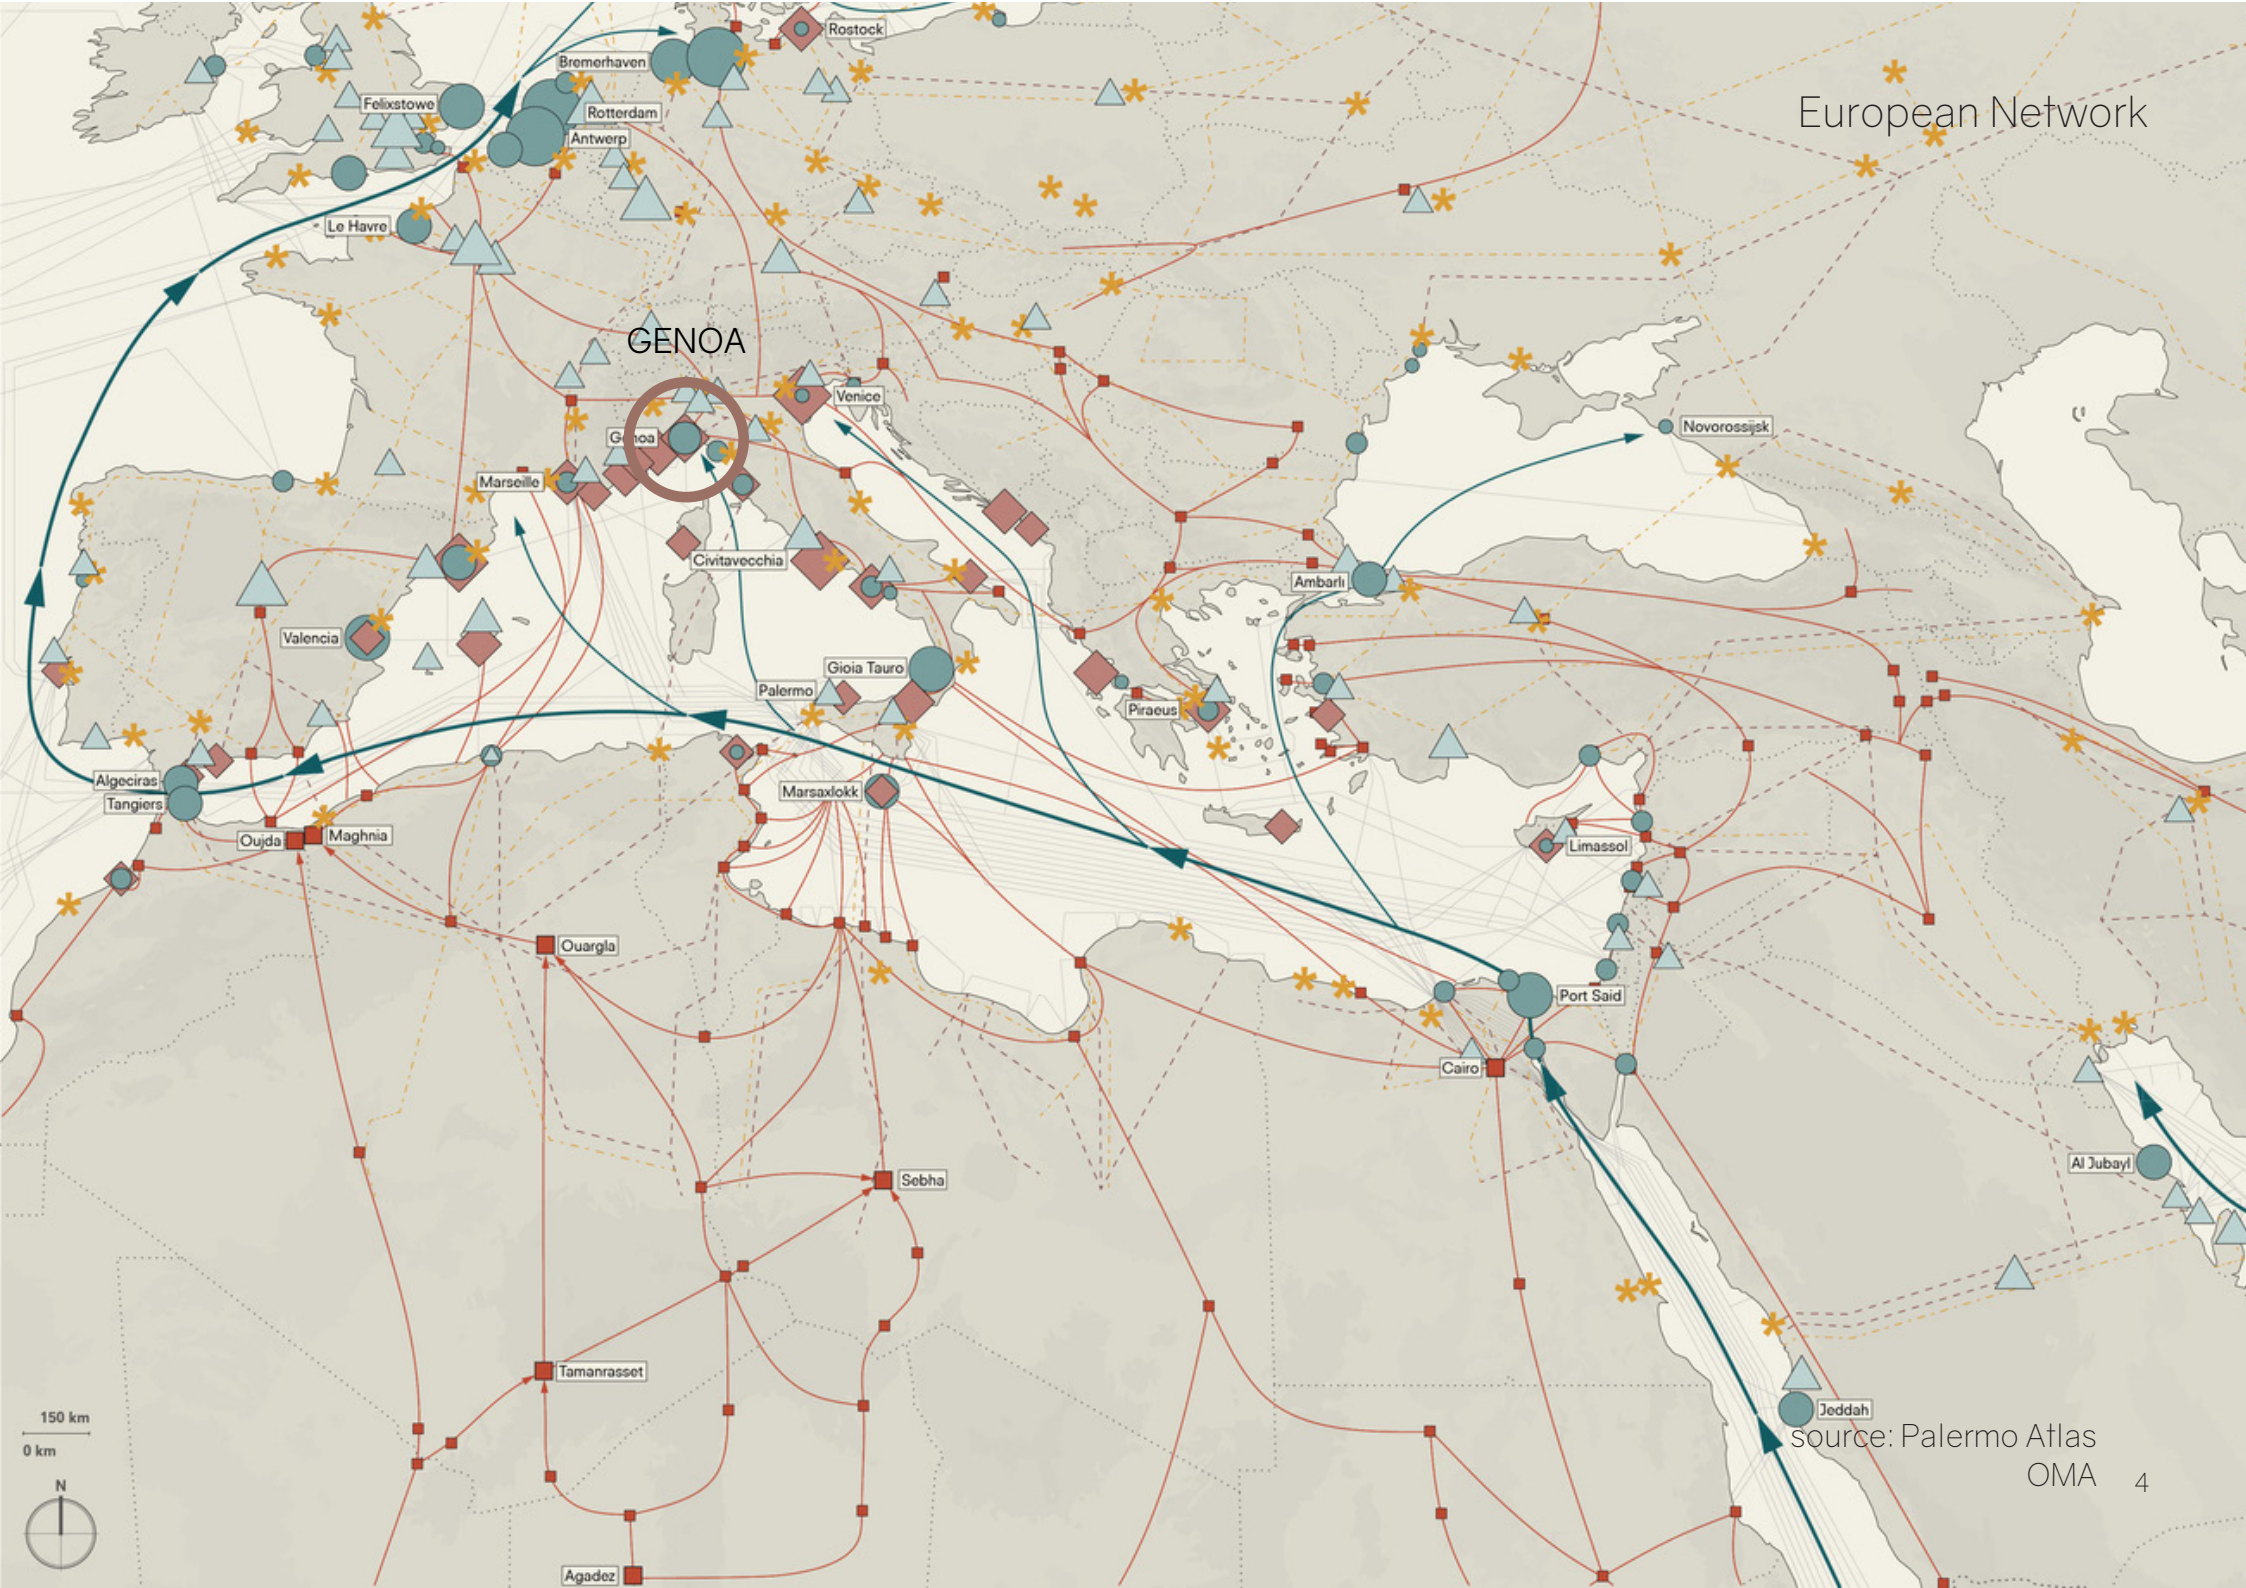

GENOA

Historic expansion of Genoa

European Network

GENOA

source: Palermo Atlas
OMA

Genoa

Port authority of Genoa

The city of Genoa

Urban development

Genova today

Historical port

Development of the Waterfront

Terrazzo di Marmo

Porticato alla Piazza di Caricamento in Genova. | Arcades à la Place da Chargement à Gènes.

Ponte Reale

Train to the International Exposition of 1914

Draining

Building the Sopraelevata

Sopraelevata

East - West connection

A clear gesture

The port versus the city

Boulevard of the giants

Palazzo Reale

City center

- Railway
- Metro
- Road
- Sopraelevata
- Railway
- Road

Linearity on site

From city to sea

sea

port

city

Railway