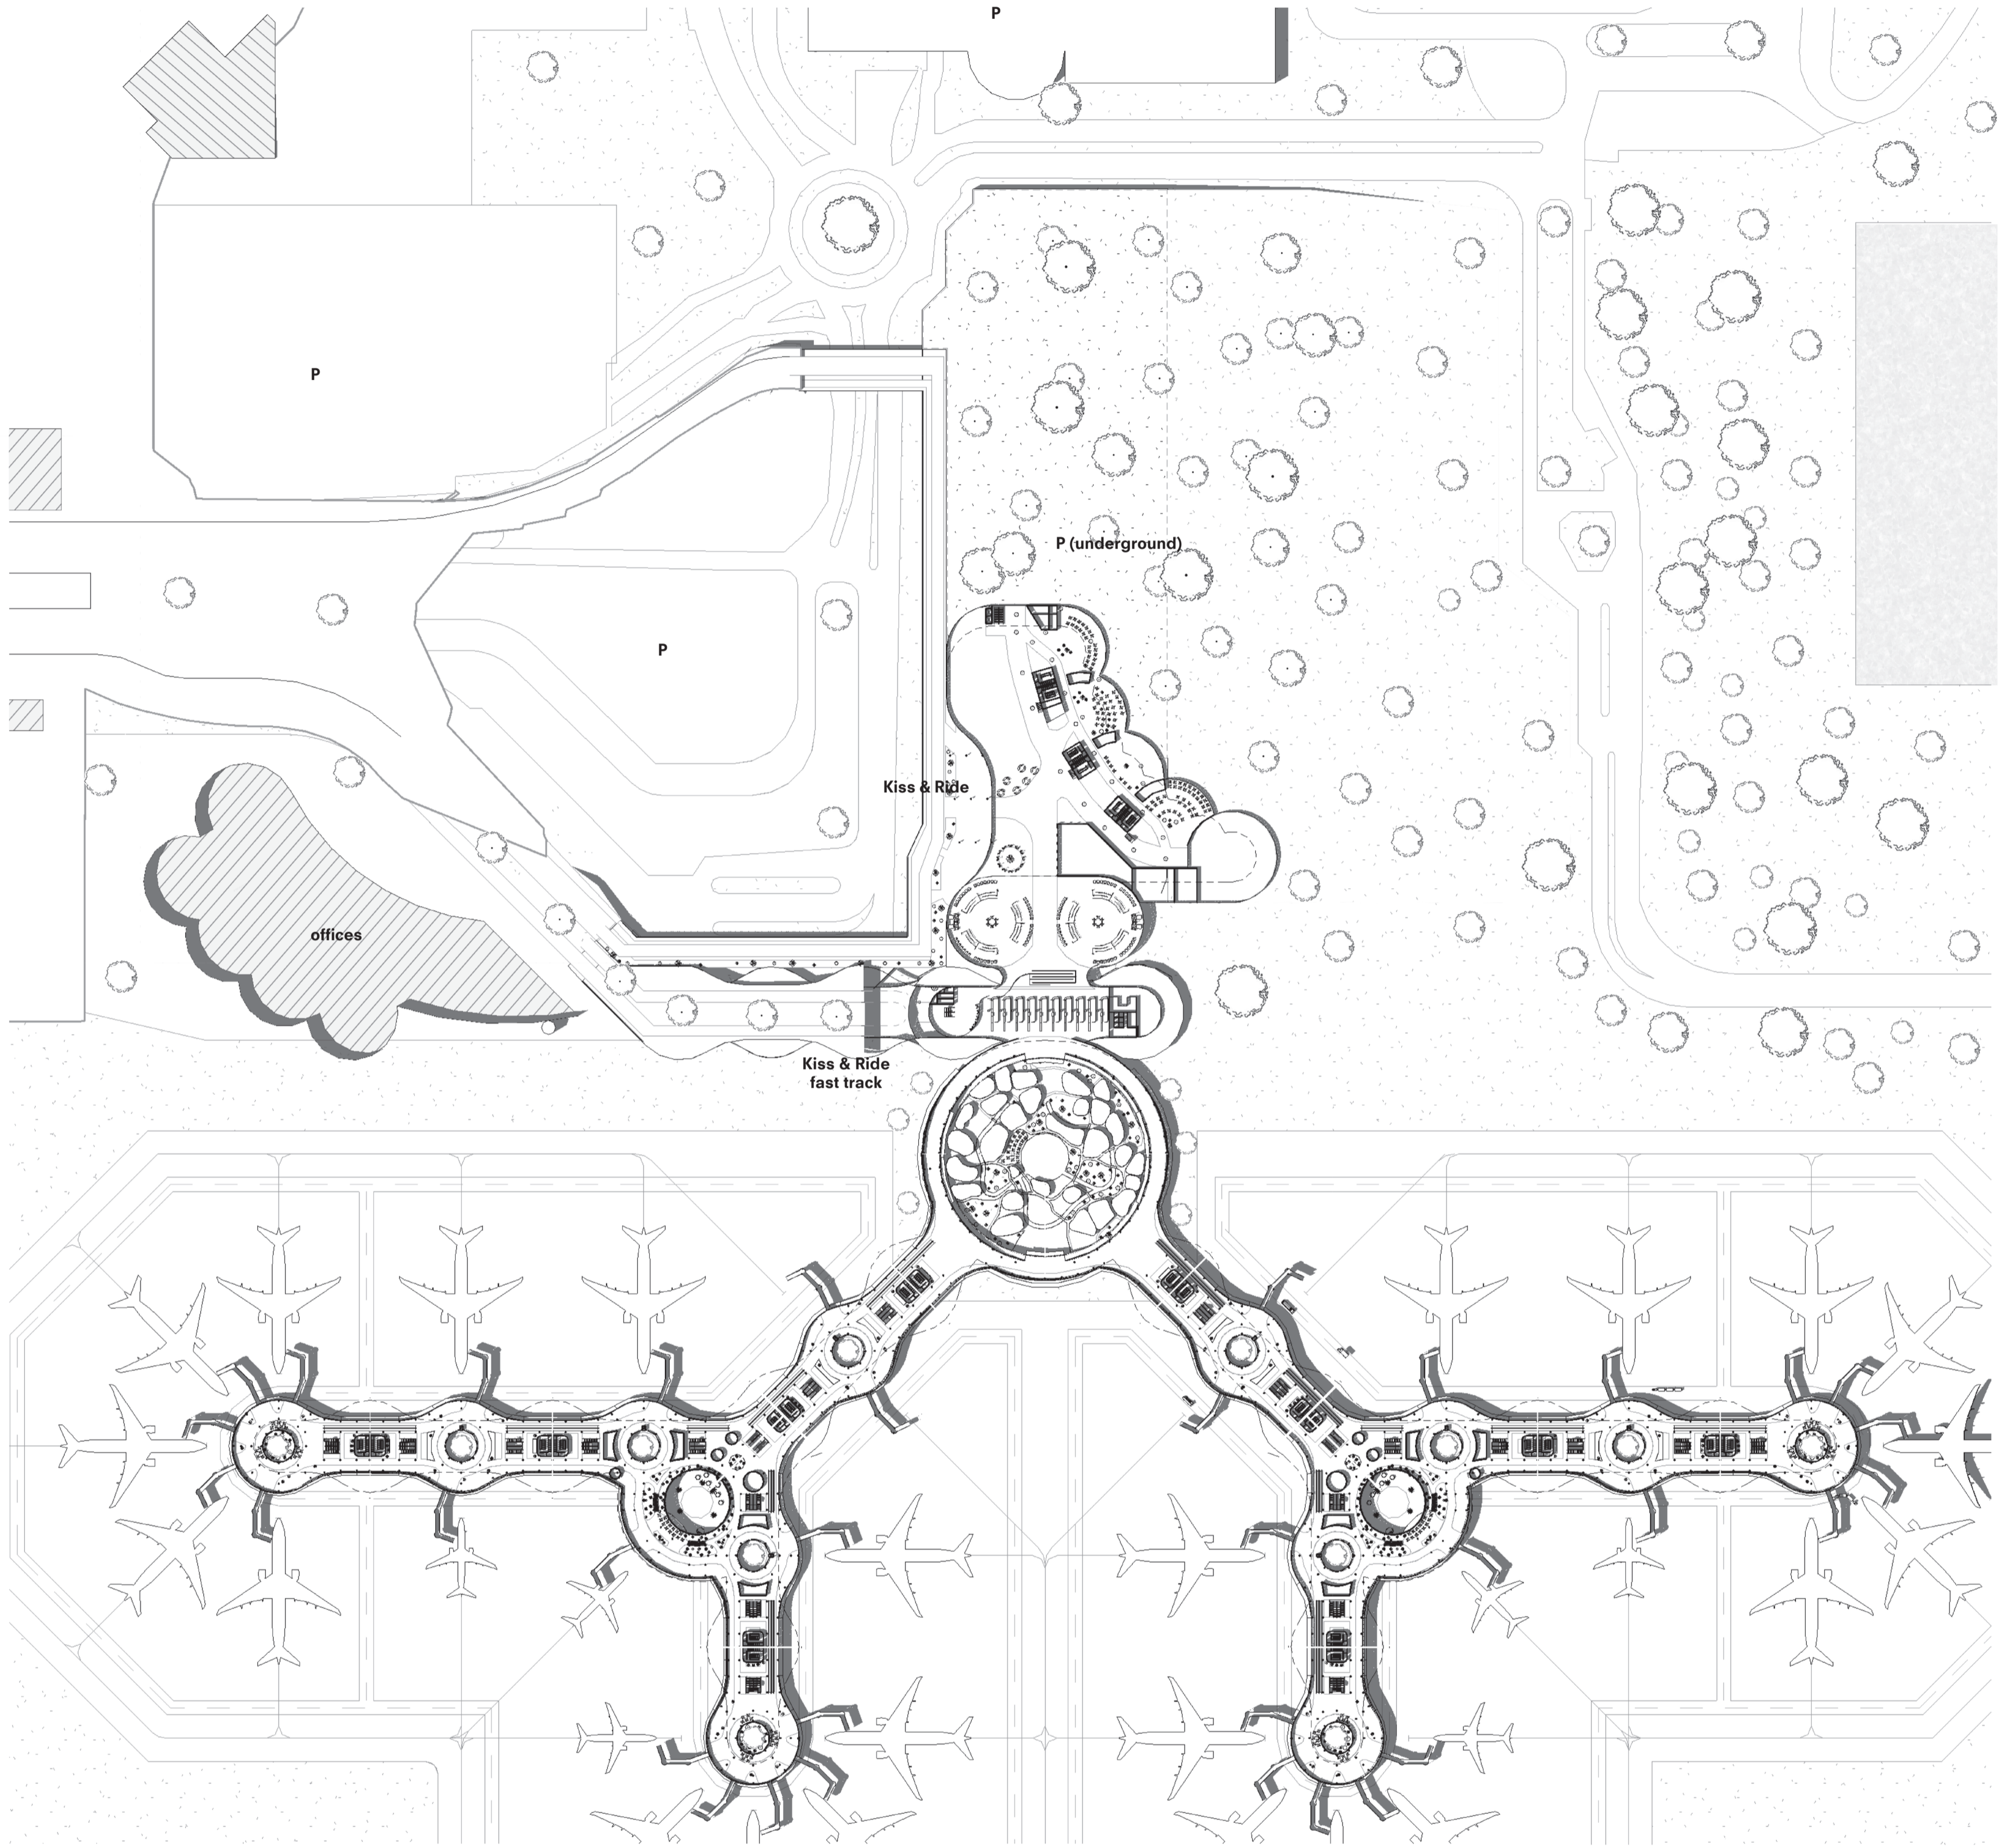

CORTILE DEI DIECI

Courtyard of the ten

AIRPORT

Flusso e Profitto

1

HOSPITAL

Unified Fragments

2

TRAIN STATION

The Stationary Traveler

3

URBAN IMPLEMENTATION: PASSENGER DROP OFF
FIRST FLOOR
SCALE 1.500

Speed and Profit

PROFITTO
FLUSSO

Levels

F&B
DEPARTURES
ARRIVALS

Functions

RETAIL **F&B** **LOUNGE** **PREMIUM LOUNGE**
GATES

AIRSIDE ELEVATION
ARRIVAL
SCALE 1.200

0 10 20 40
m eter

0 5 10 20
m eter