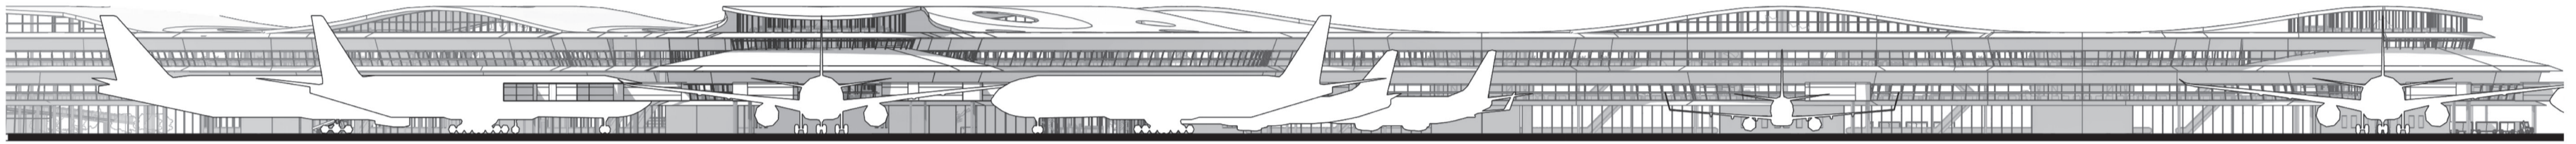

TRAIN STATION

The Stationary Traveler

3

URBAN IMPLEMENTATION: PASSENGER DROP OFF
FIRST FLOOR
SCALE 1.500

Speed and Profit

PROFITTO
FLUSSO

Levels

F&B
DEPARTURES
ARRIVALS

Functions

RETAIL **F&B** **LOUNGE** **PREMIUM LOUNGE**
GATES

AIRSIDE ELEVATION
ARRIVAL
SCALE 1.200

0 10 20 40
m eter

0 5 10 20
m eter