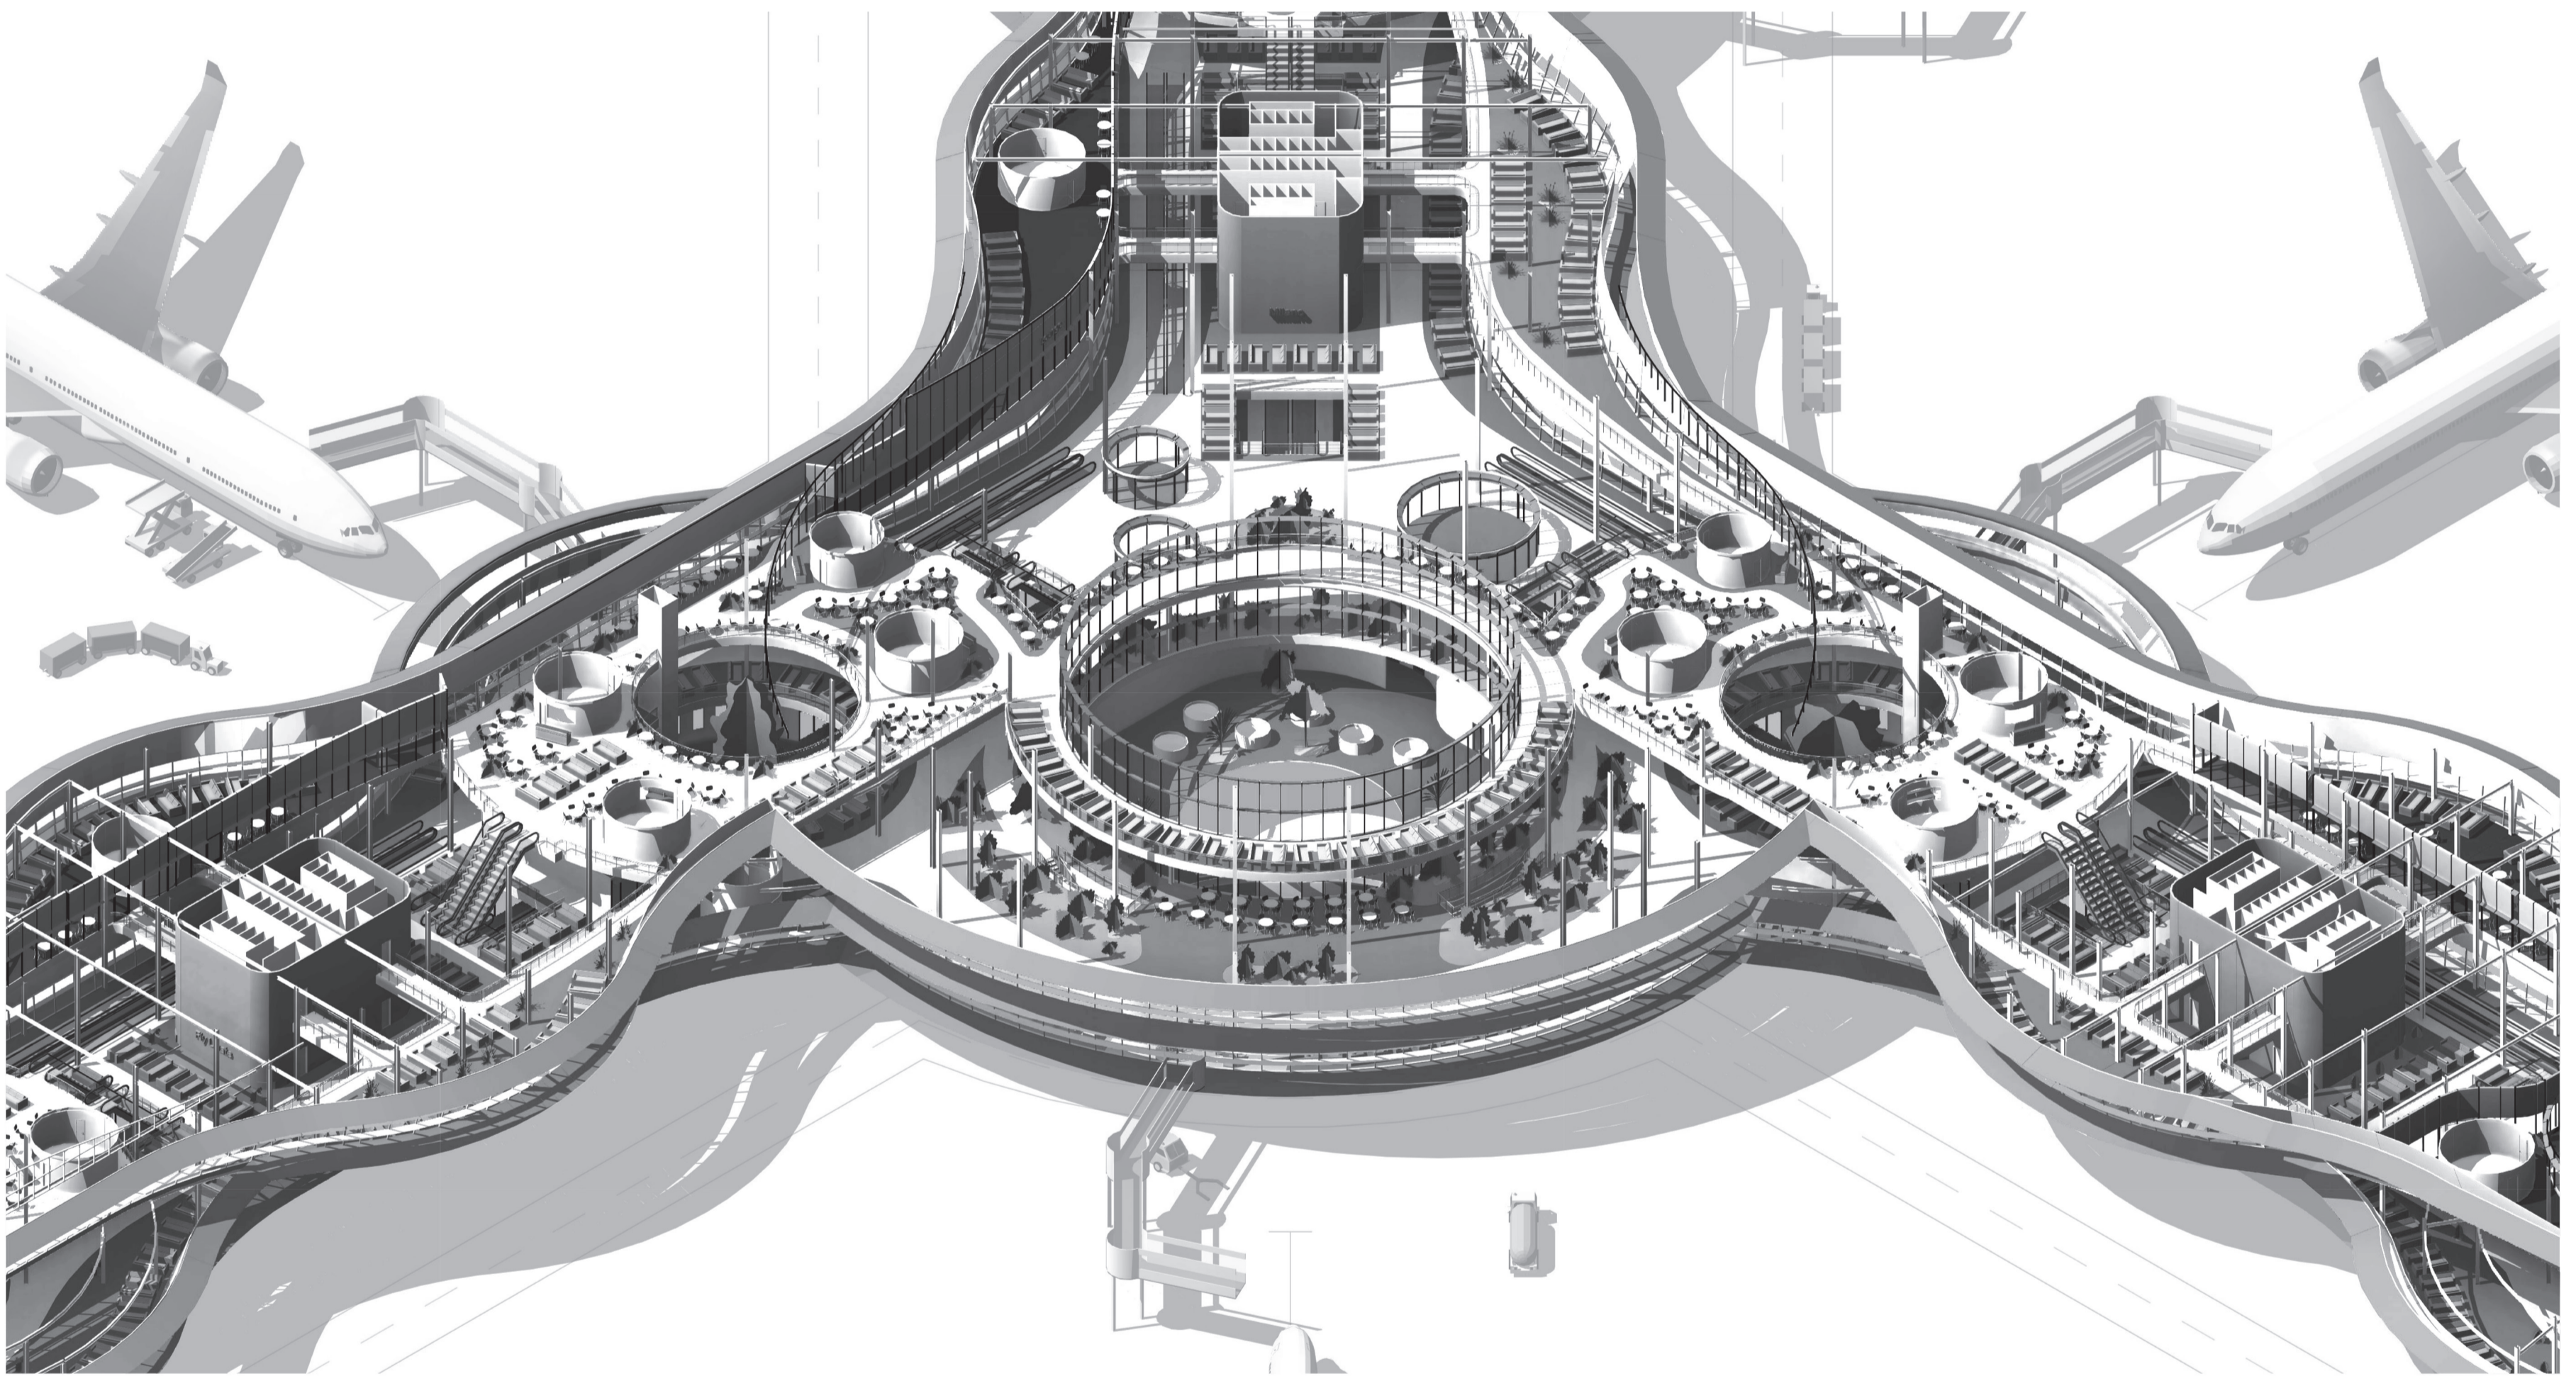

CORTILE DEI DIECI

Courtyard of the ten

AIRPORT

Flusso e Profitto

1

HOSPITAL

Unified Fragments

2

TRAIN STATION

The Stationary Traveler

3

URBAN IMPLEMENTATION: PASSENGER DROP OFF
FIRST FLOOR
SCALE 1.500

Speed and Profit

PROFITTO
FLUSSO

Levels

F&B
DEPARTURES
ARRIVALS

Functions

RETAIL **F&B** **LOUNGE** **PREMIUM LOUNGE**
GATES

AIRSIDE ELEVATION
ARRIVAL
SCALE 1.200

0 10 20 40
m eter

0 5 10 20
m eter