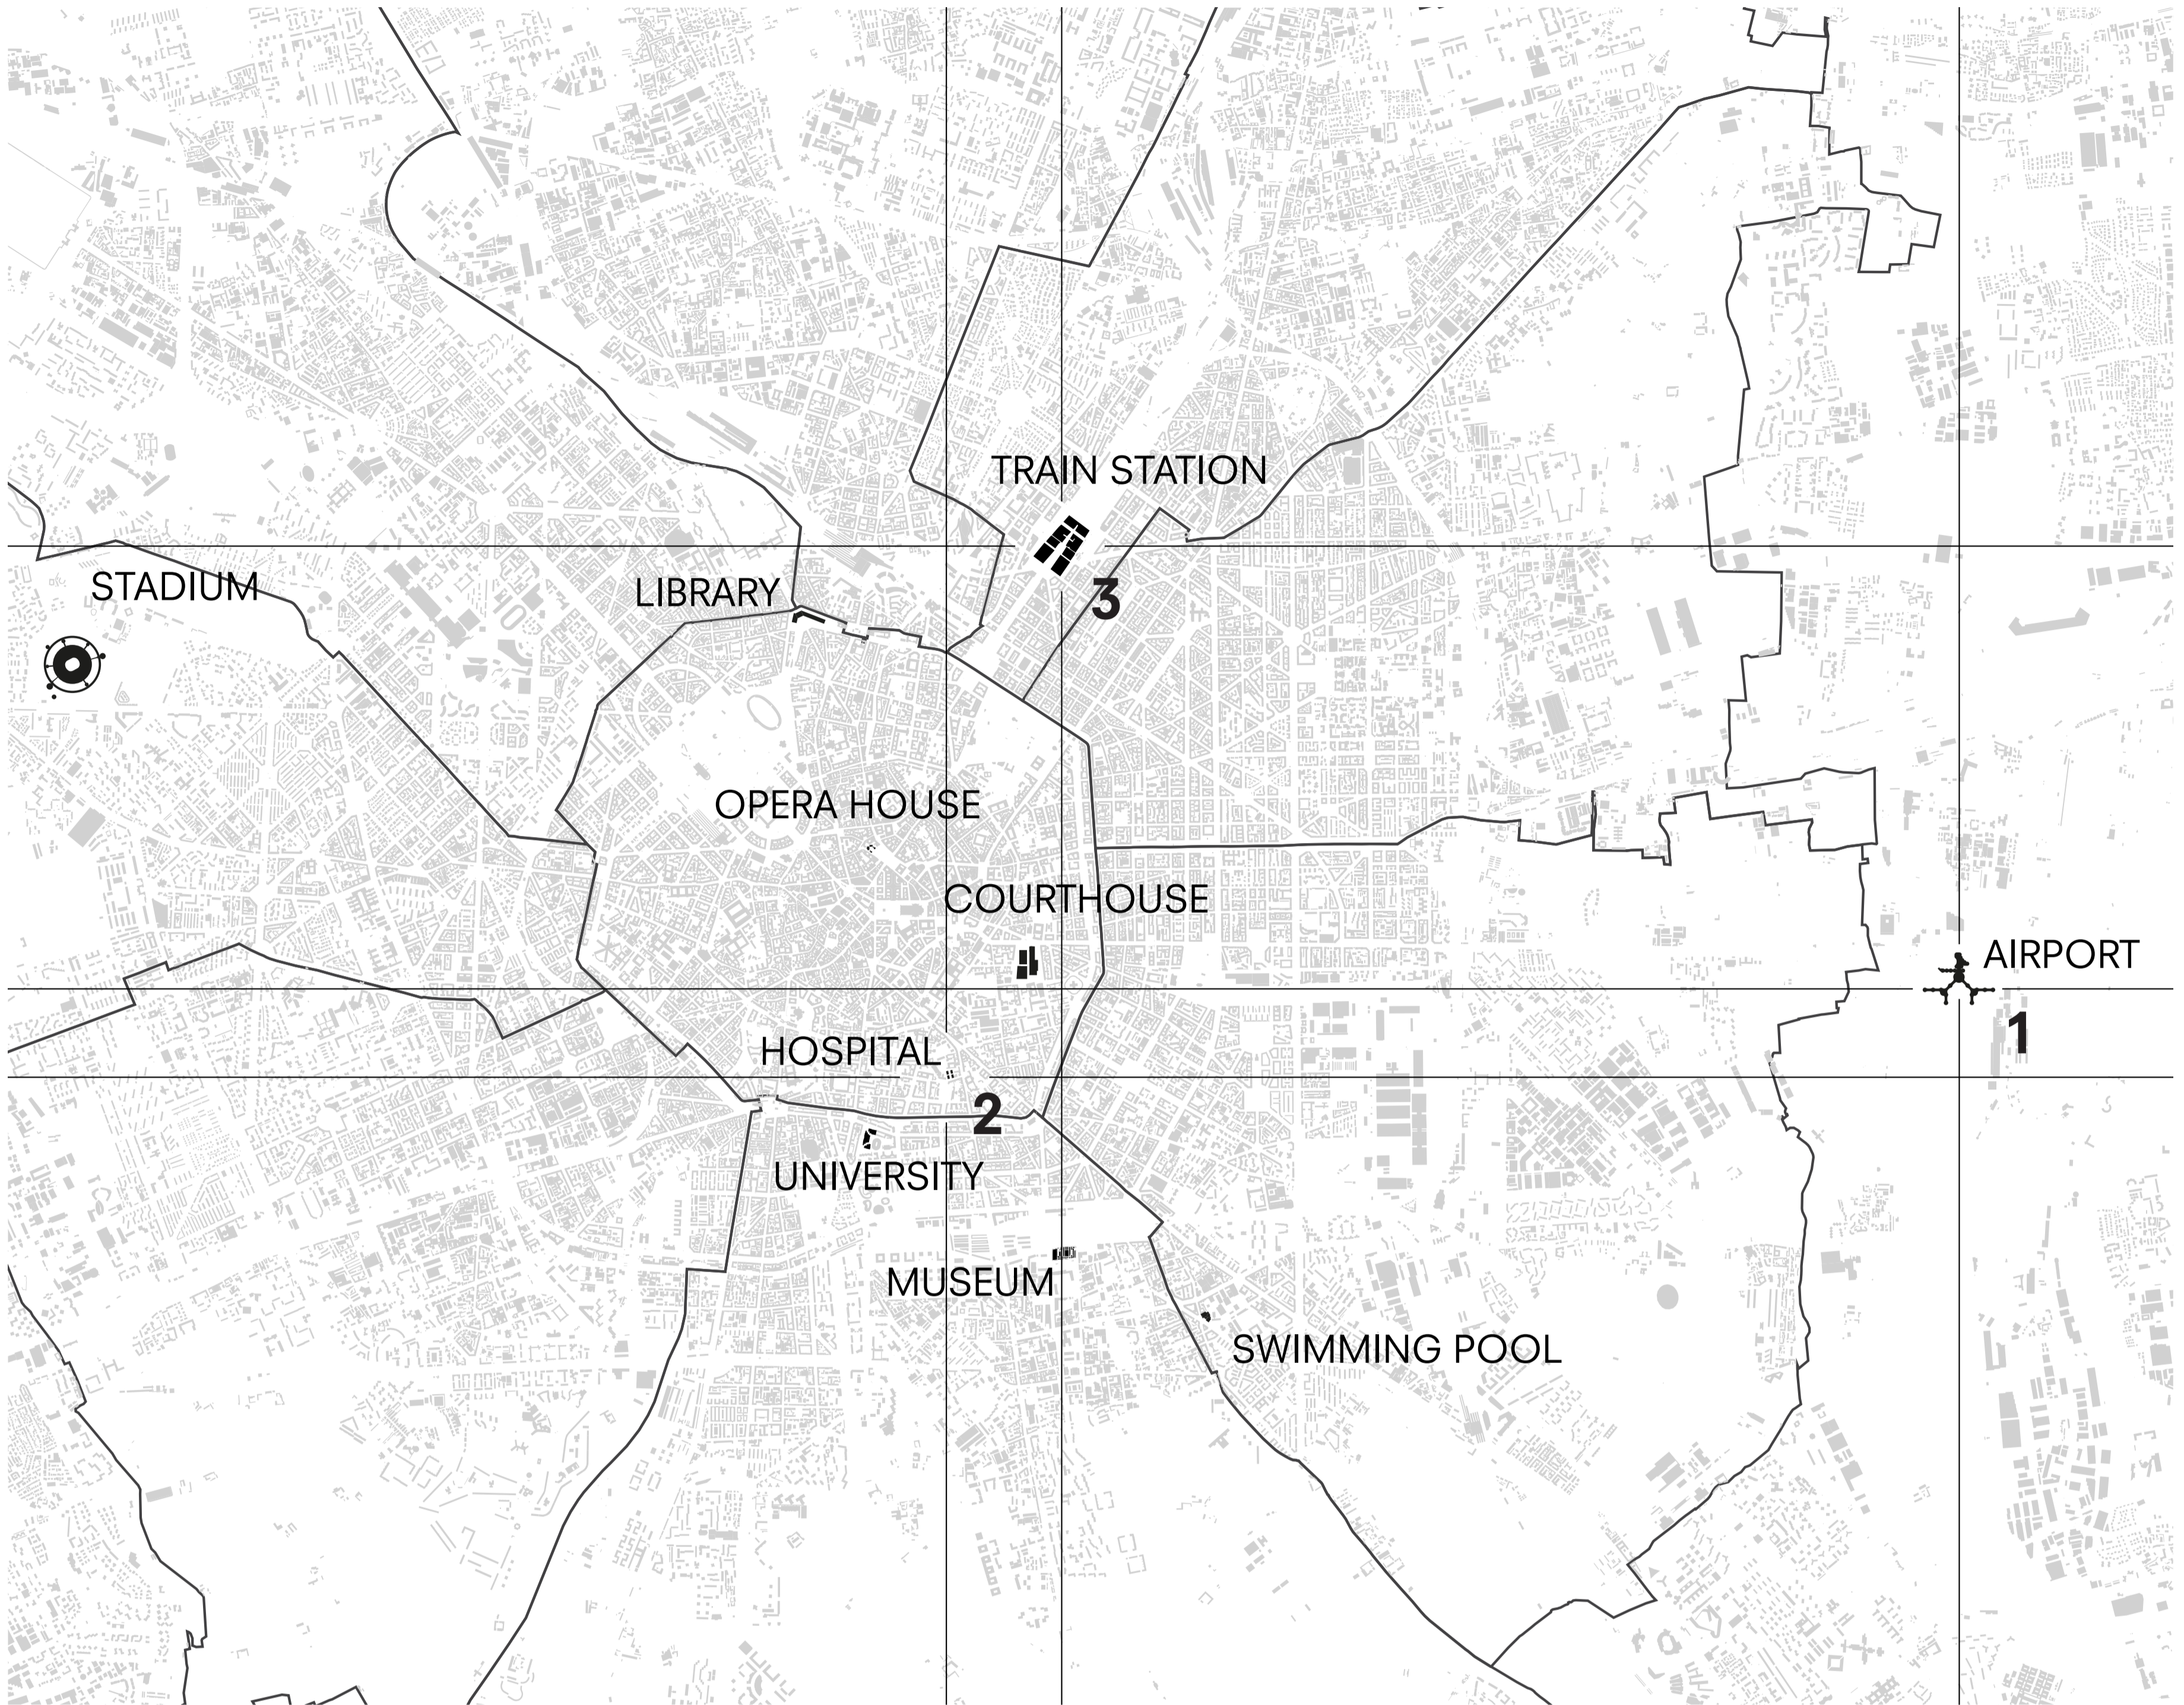

CORTILE DEI DIECI

Courtyard of the ten

AIRPORT

Flusso e Profitto

1

HOSPITAL

Unified Fragments

2

TRAIN STATION

The Stationary Traveler

3

URBAN IMPLEMENTATION: PASSENGER DROP OFF
FIRST FLOOR
SCALE 1.500

Speed and Profit

PROFITTO
FLUSSO

Levels

F&B
DEPARTURES
ARRIVALS