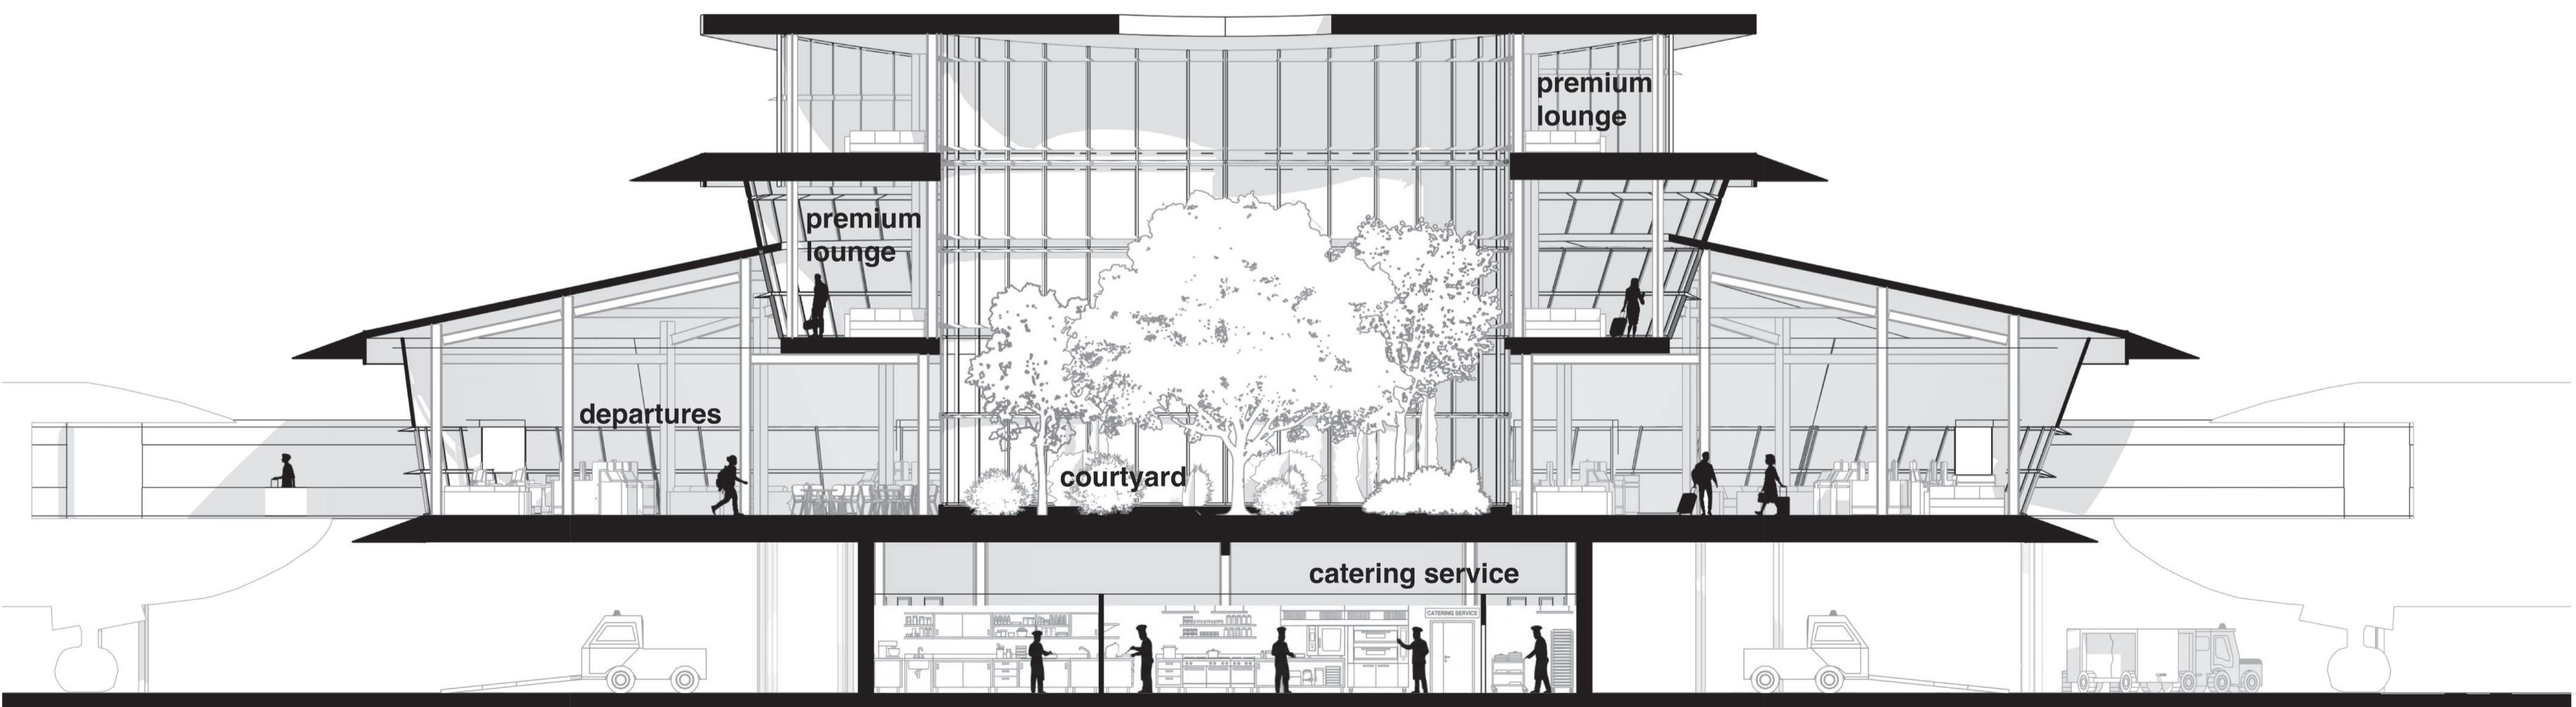

CORTILE DEI DIECI

Courtyard of the ten

AIRPORT

Flusso e Profitto

1

HOSPITAL

Unified Fragments

2

TRAIN STATION

The Stationary Traveler

3

URBAN IMPLEMENTATION: PASSENGER DROP OFF
FIRST FLOOR
SCALE 1.500

Speed and Profit

PROFITTO
FLUSSO

Levels

F&B
DEPARTURES
ARRIVALS

Functions

RETAIL **F&B** **LOUNGE** **PREMIUM LOUNGE**
GATES

AIRSIDE ELEVATION
ARRIVAL
SCALE 1.200

0 10 20 40
m eter

0 5 10 20
m eter