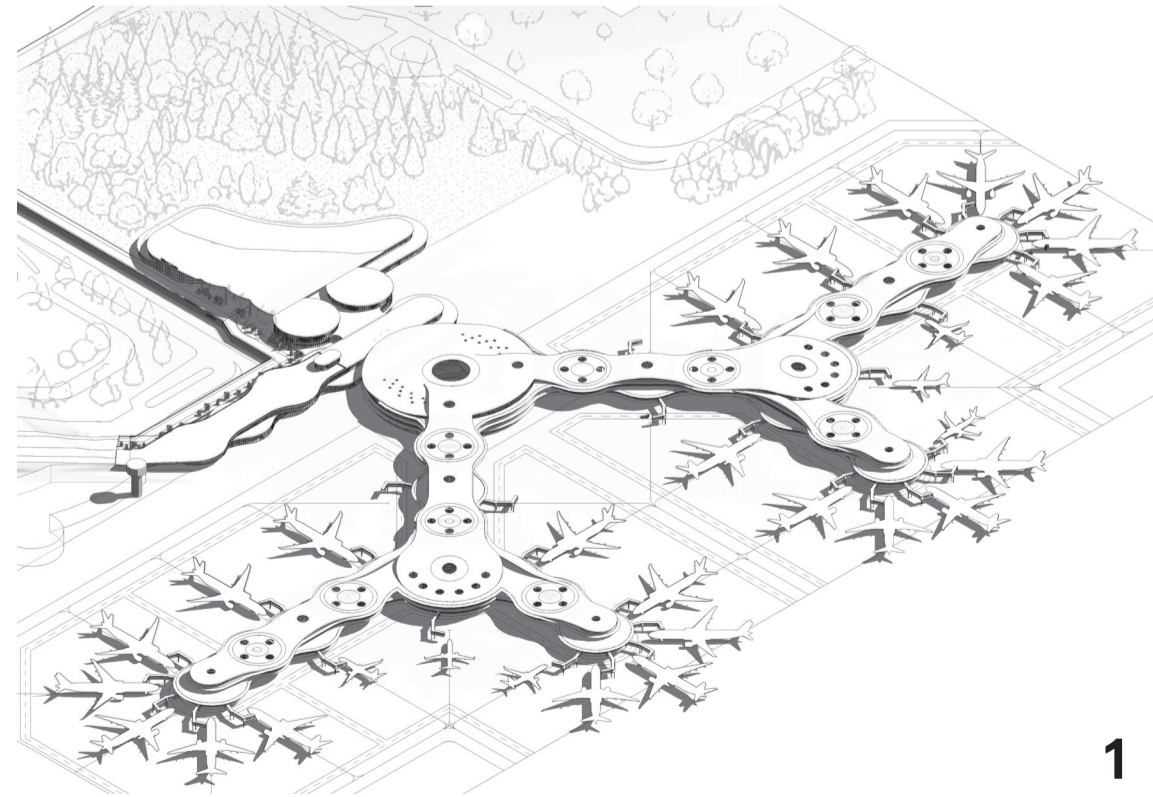

CORTILE DEI DIECI

Courtyard of the ten

AIRPORT

Flusso e Profitto

1

HOSPITAL

Unified Fragments

2

TRAIN STATION

The Stationary Traveler

3

URBAN IMPLEMENTATION: PASSENGER DROP OFF
FIRST FLOOR
SCALE 1.500

Speed and Profit

PROFITTO
FLUSSO

Levels

F&B
DEPARTURES
ARRIVALS

Functions

RETAIL **F&B** **LOUNGE** **PREMIUM LOUNGE**
GATES

AIRSIDE ELEVATION
ARRIVAL
SCALE 1.200

0 10 20 40
m eter

0 5 10 20
m eter