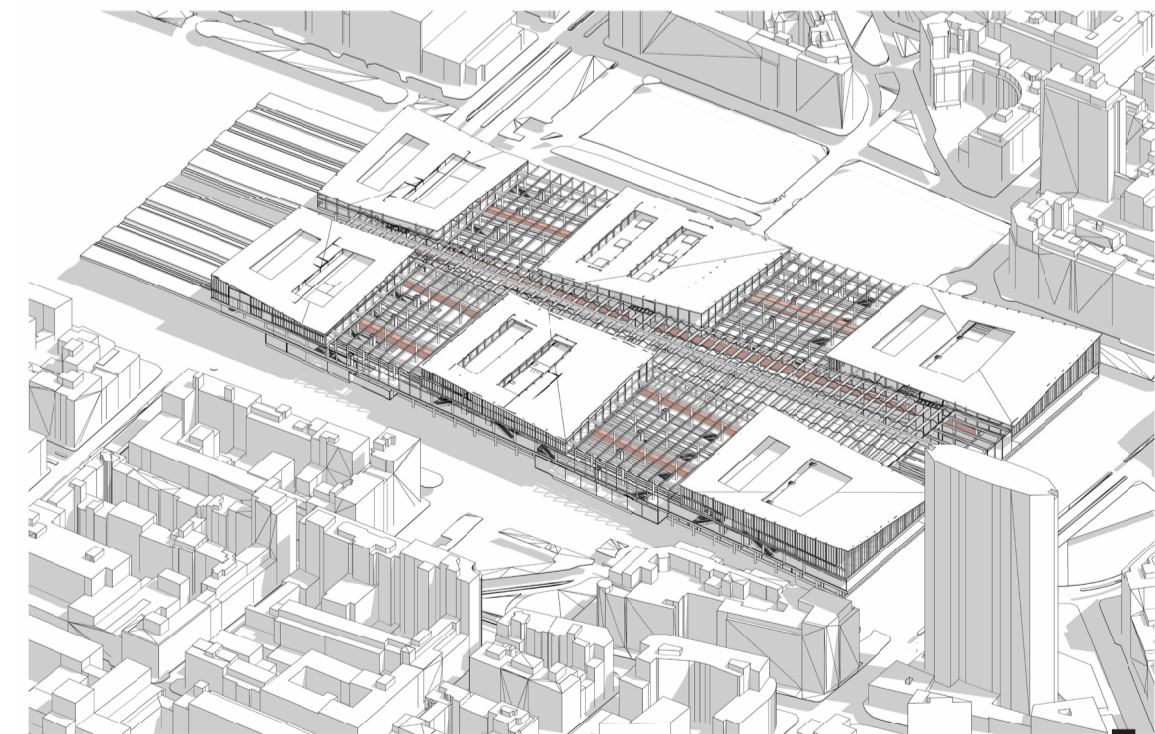

CORTILE DEI DIECI

Courtyard of the ten

AIRPORT

Flusso e Profitto

1

HOSPITAL

Unified Fragments

2

TRAIN STATION

The Stationary Traveler

3

URBAN IMPLEMENTATION: PASSENGER DROP OFF
FIRST FLOOR
SCALE 1.500

Speed and Profit

PROFITTO
FLUSSO

Levels

F&B
DEPARTURES
ARRIVALS

Functions

RETAIL **F&B** **LOUNGE** **PREMIUM LOUNGE**
GATES

AIRSIDE ELEVATION
ARRIVAL
SCALE 1.200

0 10 20 40
m eter

0 5 10 20
m eter