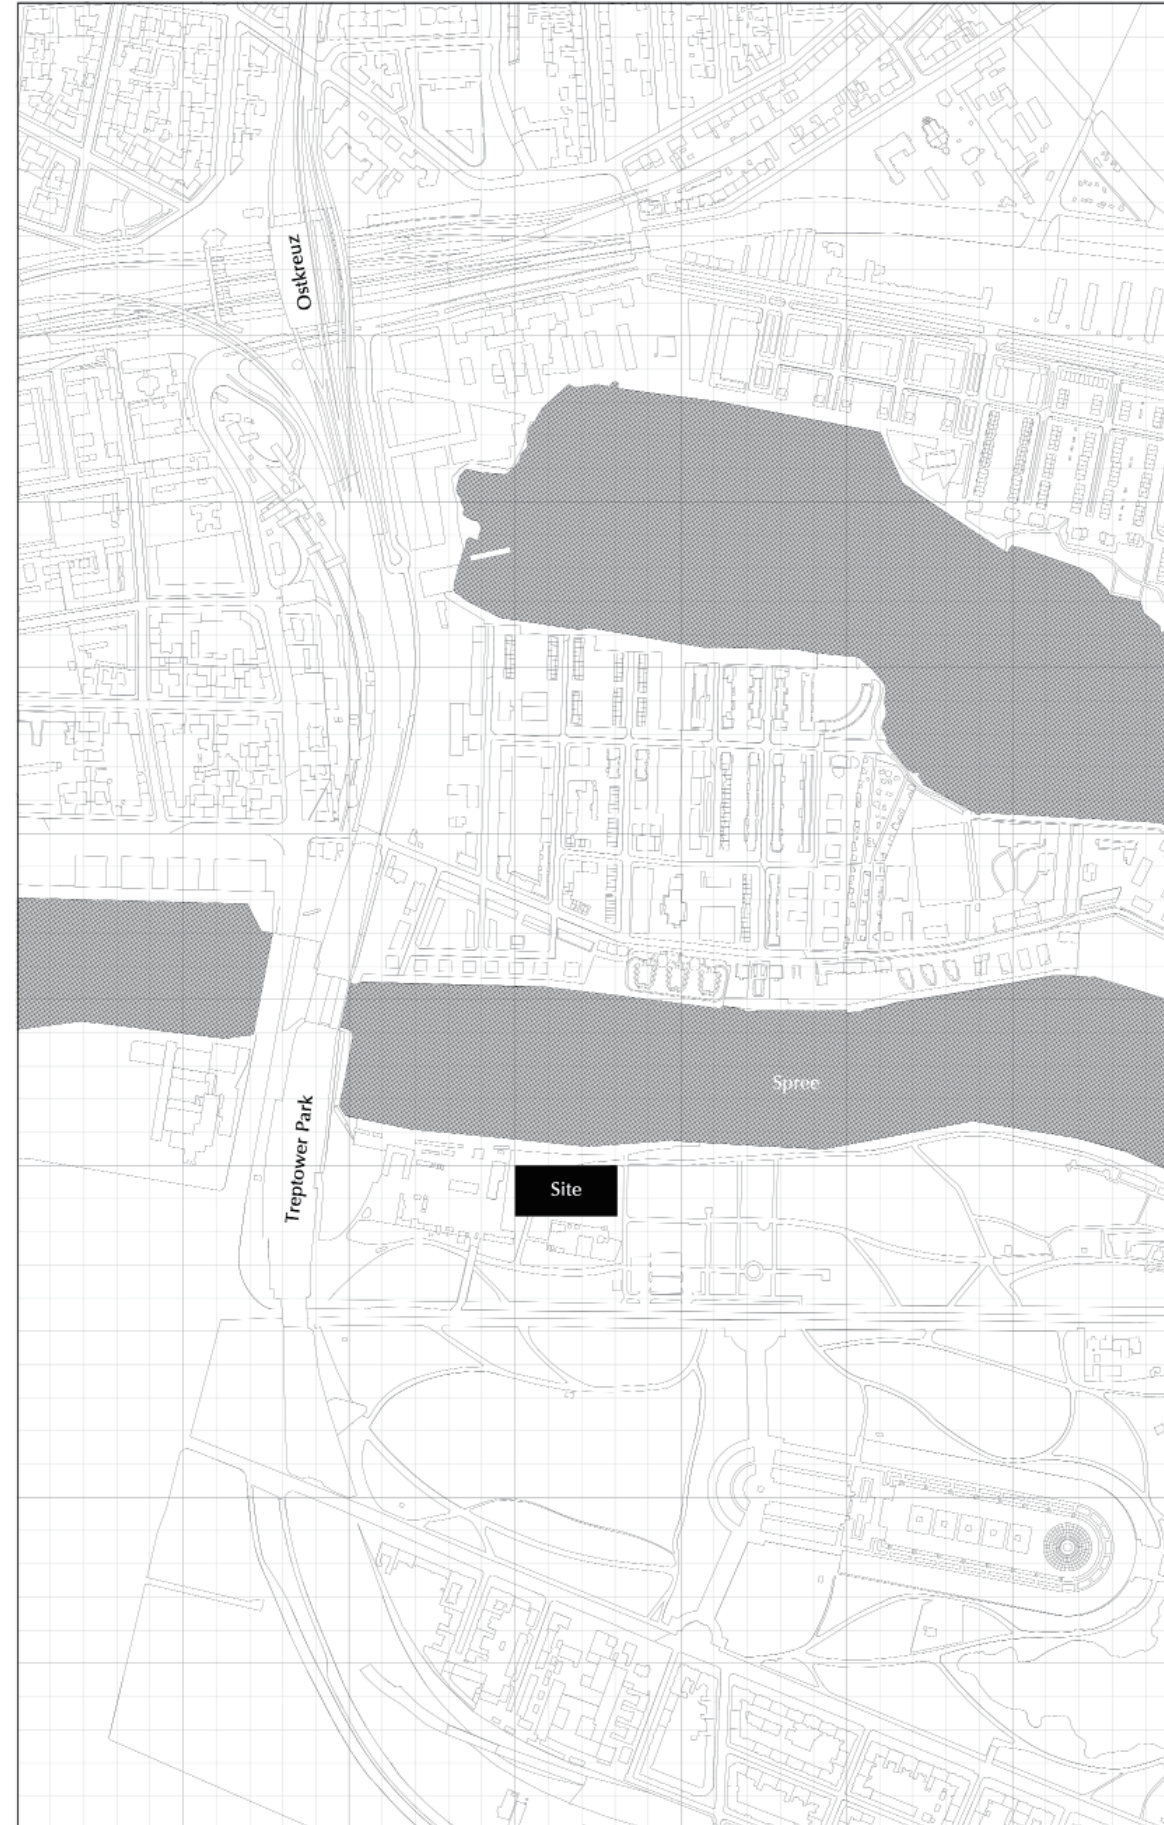

COMPLEX PROJECTS

GOOGLE UNIVERSITY

Education Space of Fluidity

Hongrui Lai

SITE PLAN

GOOGLE UNIVERSITY
URBAN IMPLEMENTATION

GOOGLE UNIVERSITY FIRST FLOOR PLAN

GOOGLE UNIVERSITY
GROUND FLOOR PLAN

GOOGLE UNIVERSITY
LONGITUDINAL SECTIONS

Section A-A

Section B-B

GOOGLE UNIVERSITY
TRANSVERS SECTION

INTERIOR FRAGMENT: LOBBY

GOOGLE UNIVERSITY
INTERIOR FRAGMENT: ARTRIUM

INTERIOR FRAGMENT: CLASSROOM

GOOGLE UNIVERSITY ENVELOP FRAGMENT