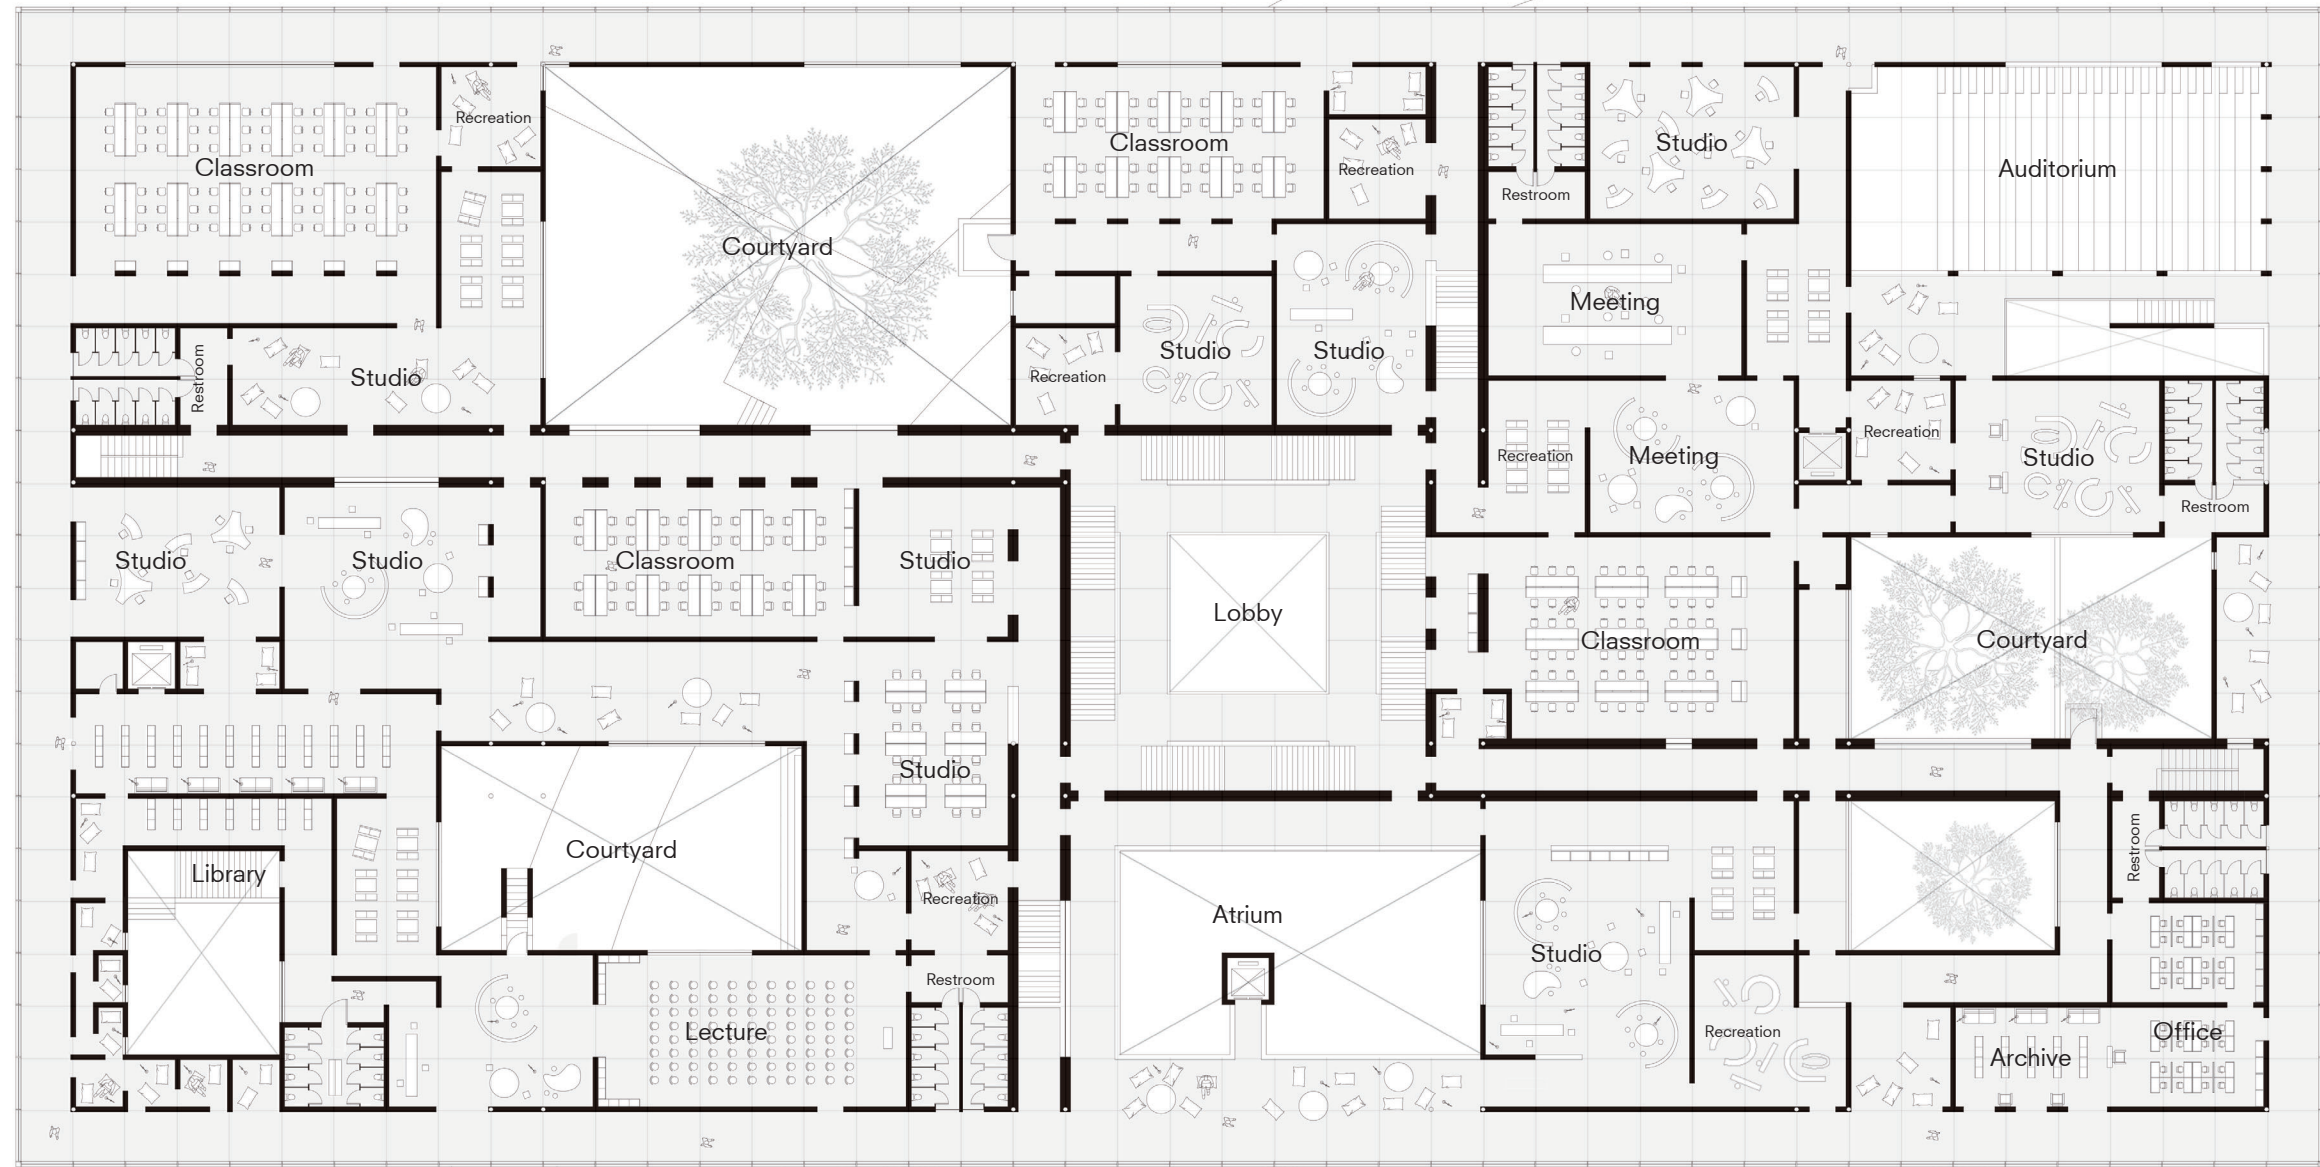

COMPLEX PROJECTS

GOOGLE UNIVERSITY

Education Space of Fluidity

Hongrui Lai

SITE PLAN

GOOGLE UNIVERSITY
URBAN IMPLEMENTATION

GOOGLE UNIVERSITY FIRST FLOOR PLAN

GOOGLE UNIVERSITY
GROUND FLOOR PLAN

GOOGLE UNIVERSITY
LONGITUDINAL SECTIONS

Section A-A

Section B-B

GOOGLE UNIVERSITY
TRANSVERS SECTION

INTERIOR FRAGMENT: LOBBY

GOOGLE UNIVERSITY
INTERIOR FRAGMENT: ARTRIUM

INTERIOR FRAGMENT: CLASSROOM

GOOGLE UNIVERSITY ENVELOP FRAGMENT