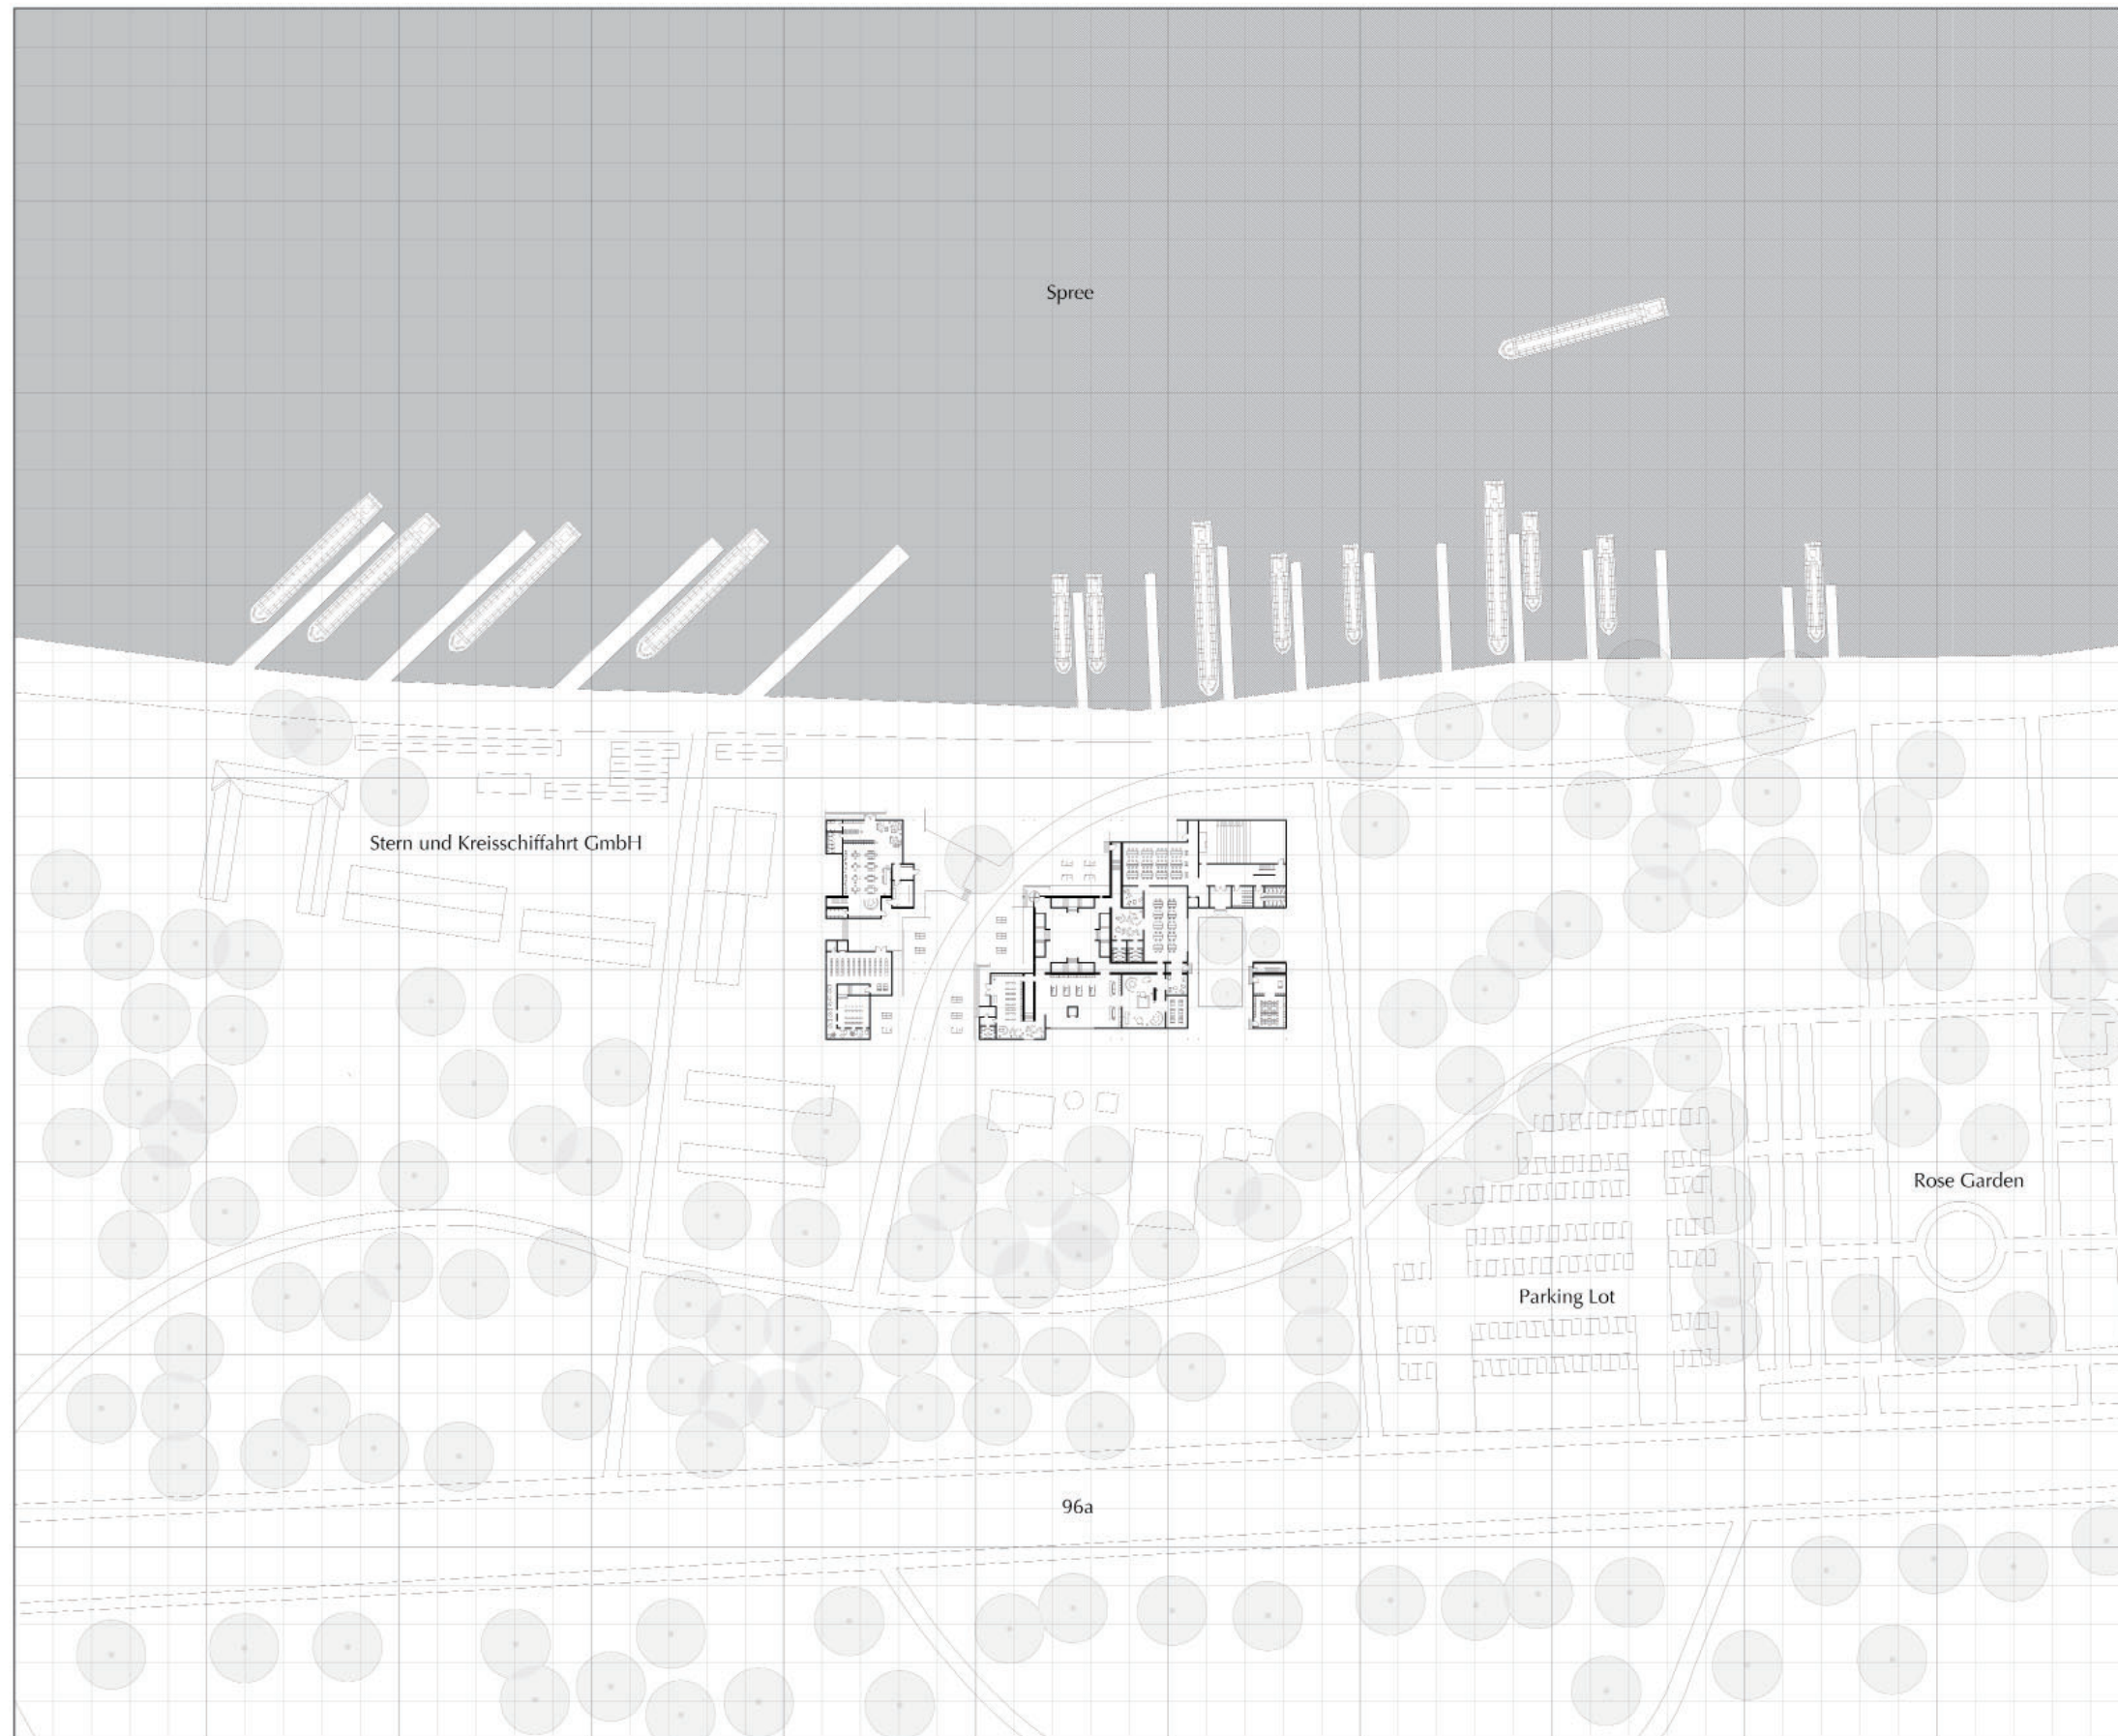

COMPLEX PROJECTS

GOOGLE UNIVERSITY

Education Space of Fluidity

Hongrui Lai

SITE PLAN

GOOGLE UNIVERSITY
URBAN IMPLEMENTATION

GOOGLE UNIVERSITY FIRST FLOOR PLAN

GOOGLE UNIVERSITY
GROUND FLOOR PLAN

GOOGLE UNIVERSITY
LONGITUDINAL SECTIONS

Section A-A

Section B-B

GOOGLE UNIVERSITY
TRANSVERS SECTION

INTERIOR FRAGMENT: LOBBY

GOOGLE UNIVERSITY
INTERIOR FRAGMENT: ARTRIUM

INTERIOR FRAGMENT: CLASSROOM

GOOGLE UNIVERSITY ENVELOP FRAGMENT