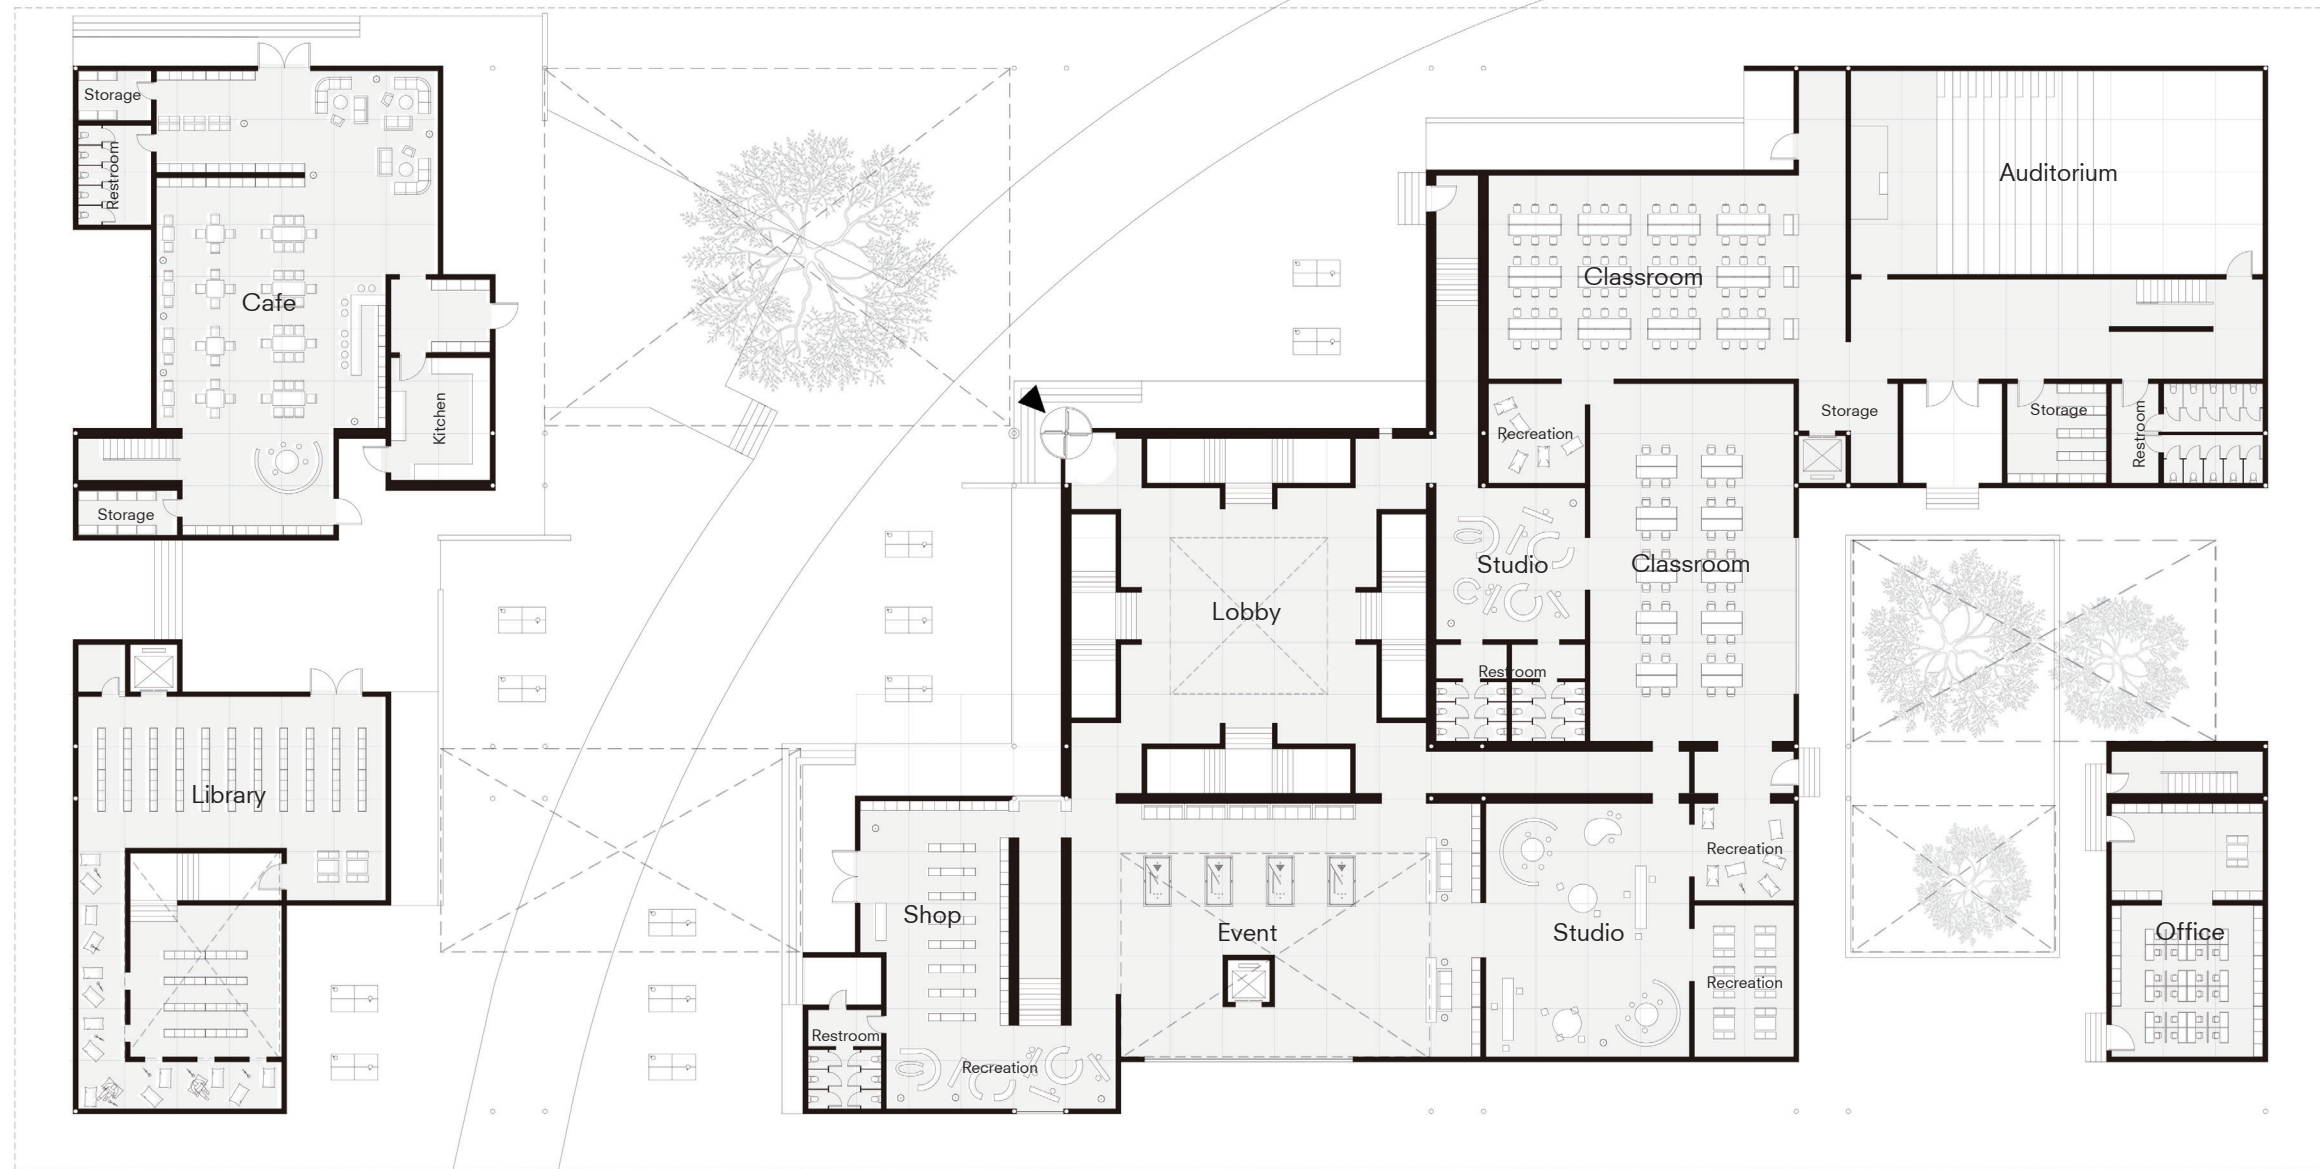

COMPLEX PROJECTS

GOOGLE UNIVERSITY

Education Space of Fluidity

Hongrui Lai

SITE PLAN

GOOGLE UNIVERSITY
URBAN IMPLEMENTATION

GOOGLE UNIVERSITY FIRST FLOOR PLAN

GOOGLE UNIVERSITY
GROUND FLOOR PLAN

GOOGLE UNIVERSITY
LONGITUDINAL SECTIONS

Section A-A

Section B-B

GOOGLE UNIVERSITY
TRANSVERS SECTION

INTERIOR FRAGMENT: LOBBY

GOOGLE UNIVERSITY
INTERIOR FRAGMENT: ARTRIUM

INTERIOR FRAGMENT: CLASSROOM

GOOGLE UNIVERSITY ENVELOP FRAGMENT