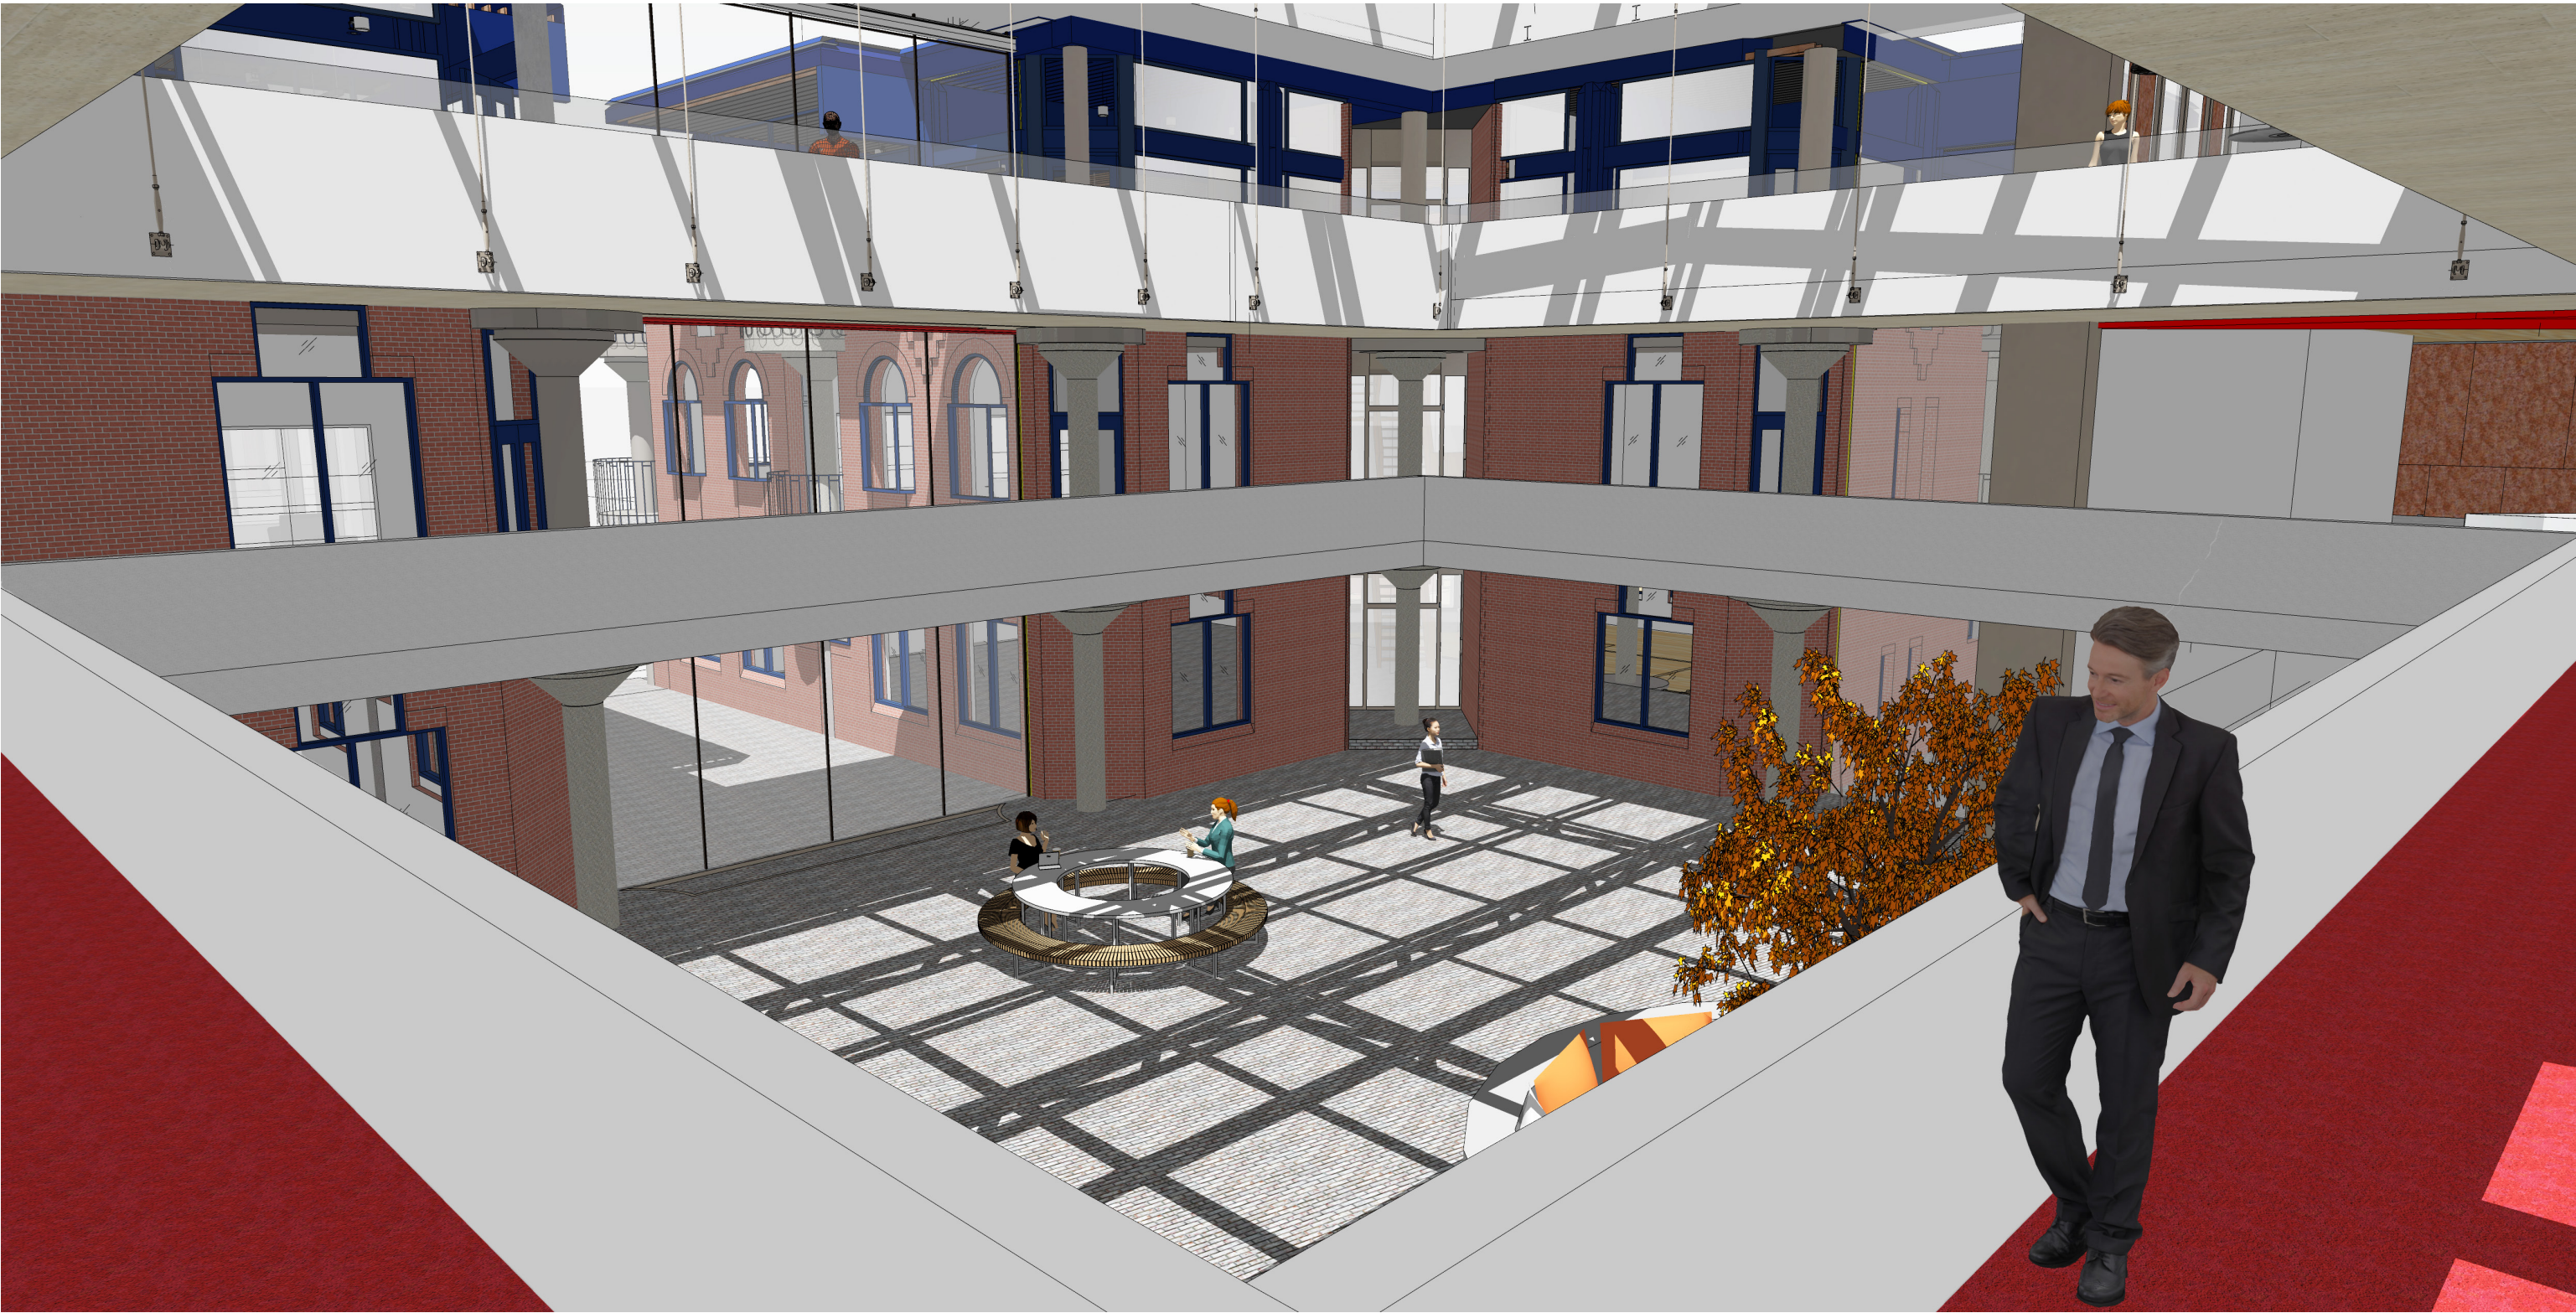

IMPRESSIONS

TRANSFORMATION STRUCTURALISM

VALERY A.S. ESHUIS
HERITAGE & ARCHITECTURE
FUTURE OF STRUCTURALISM
TUDELFT
WINTER 2020

VIEW OF NEW ENTRANCE BUILDING FROM WHEN CROSSING BRIDGE OVER THE TREKVLJET

VIEW OF NEW ENTRANCE BUILDING FROM TREKVLJET

ENTRANCE BUILDING FACADE JULY 16TH 13:00

FRONT DOOR VIEW FACADE JULY 16TH 13:00

EXISTING BUILDINGS NEW INTERIOR OPEN FLOOR PLAN

INTERIOR HALL VIEW JUNE 6TH 13:00

COURTYARD REINTERACTION JULY 7TH 13:00

FIRE ESCAPE FOR LECTURE HALL

INTERIOR OF NEW LECTURE HALL IMPRESSION

VIEW OF BACK OF BUILDING SEEN FROM MALIEBAAN

NEW CORNER HIGHER ROOF AROUND COURTYARD IMPRESSION

ROOFTOP VIEW NEW ENTRANCE HALL BUILDING SUMMER JULY 7TH AT 14:00