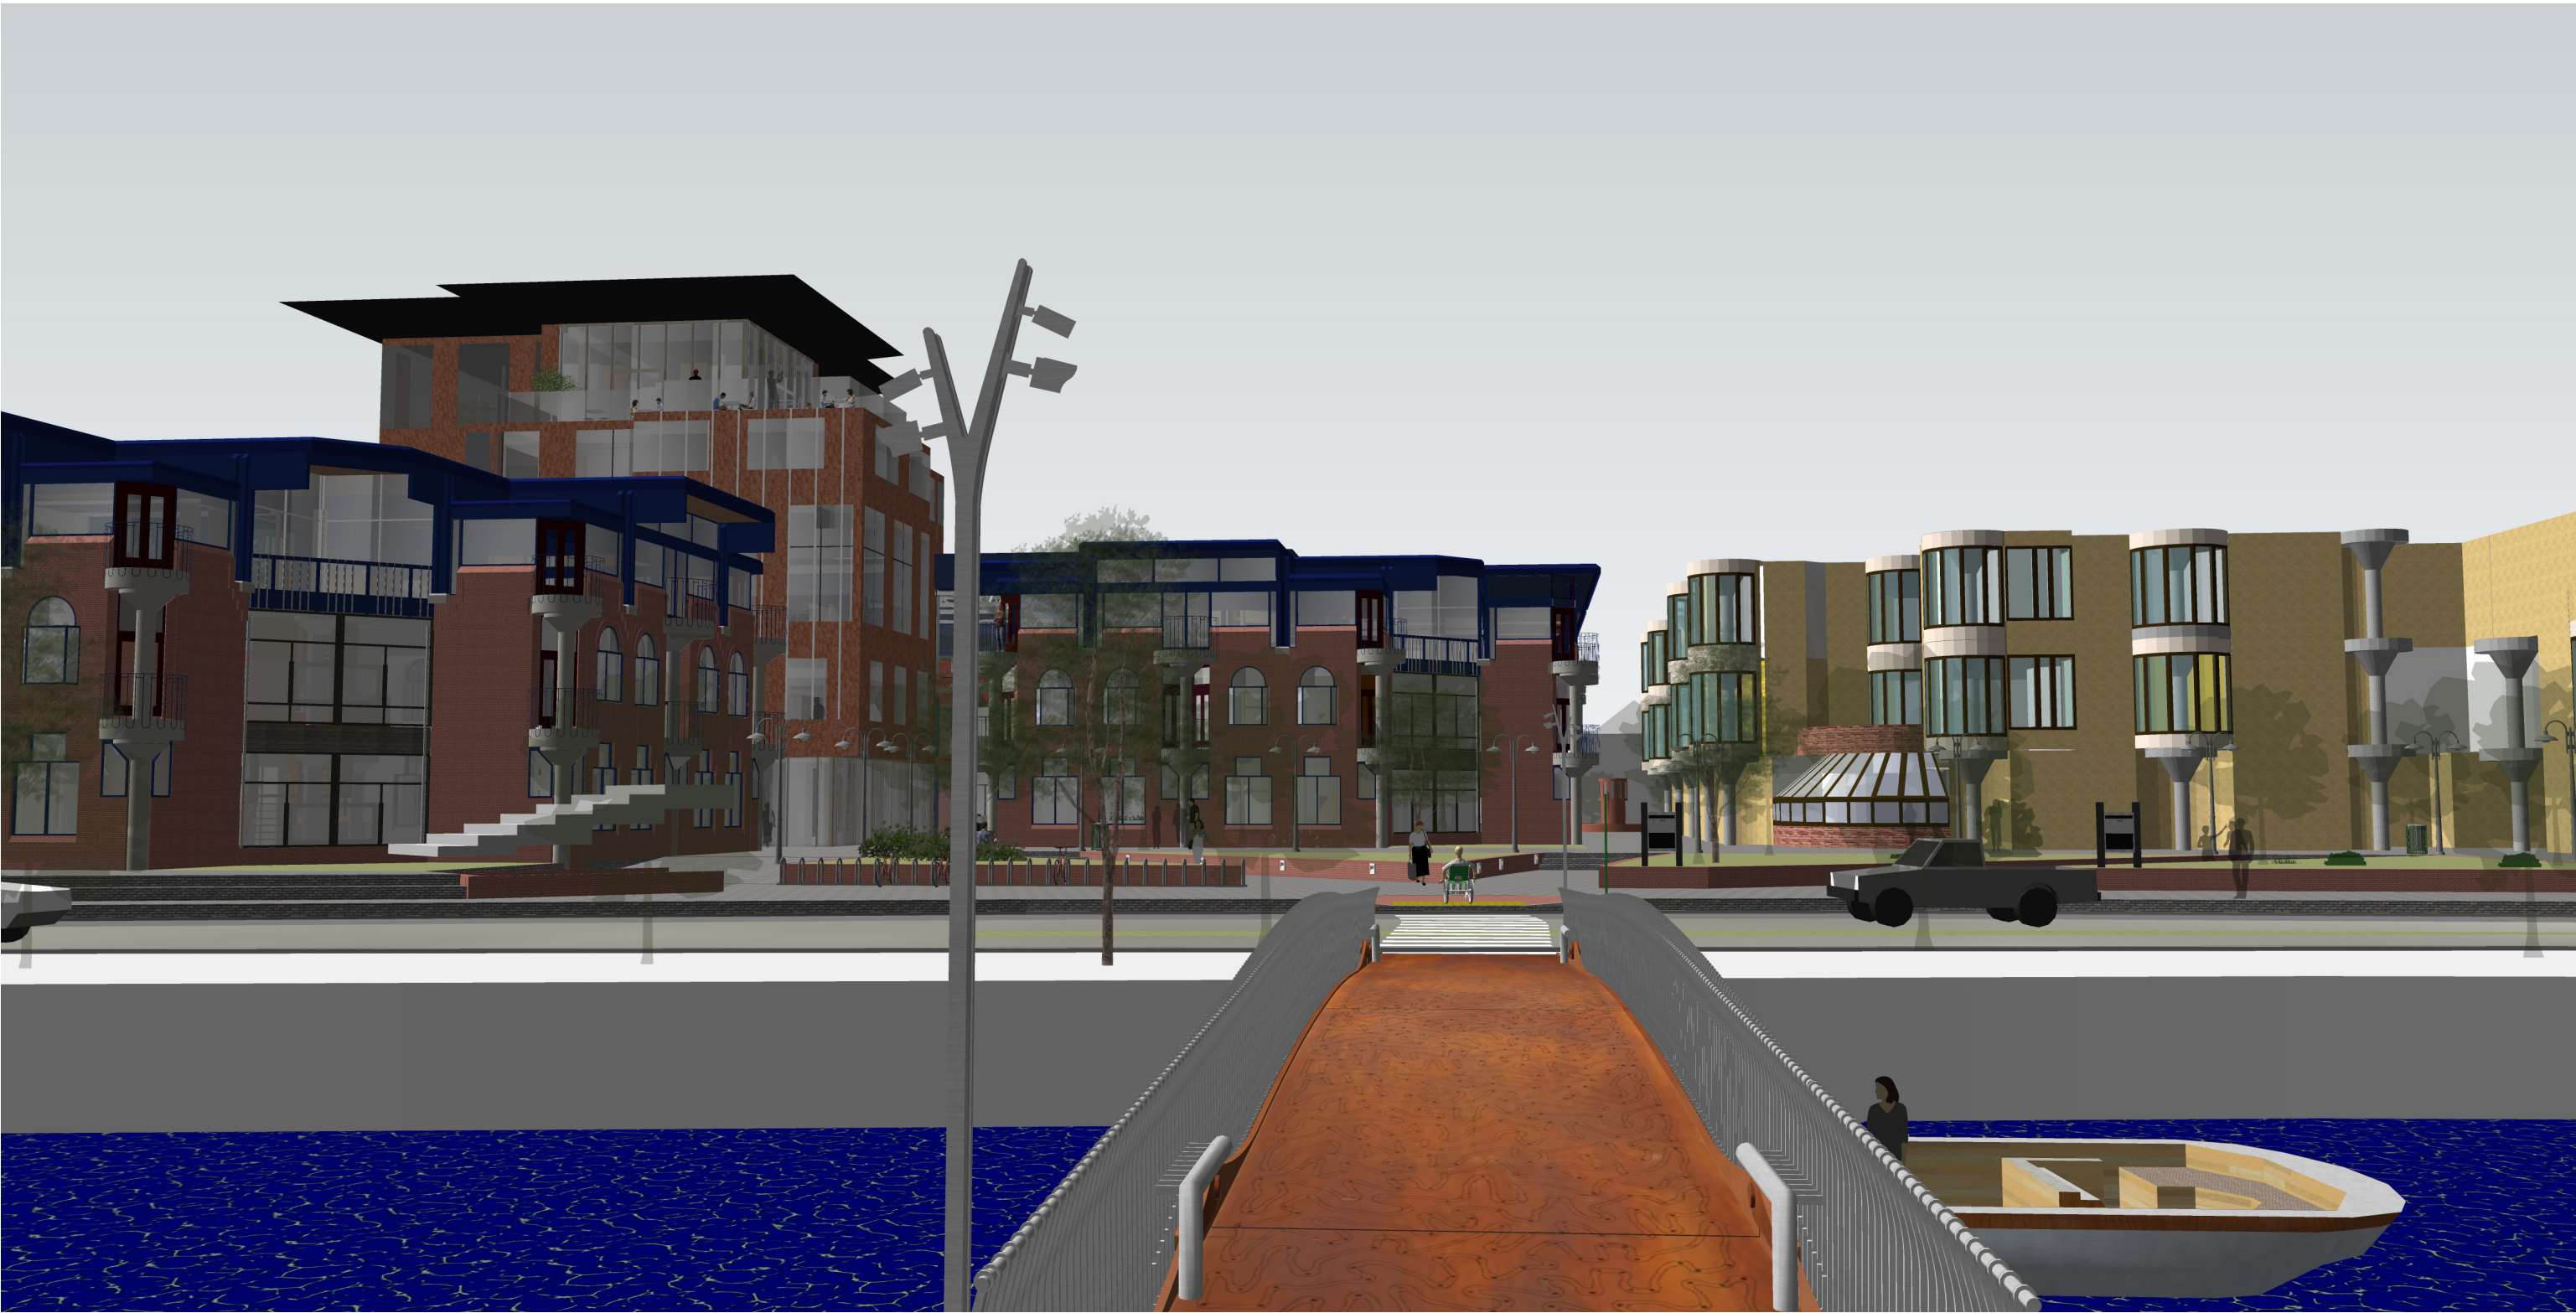

IMPRESSIONS

TRANSFORMATION STRUCTURALISM

VALERY A.S. ESHUIS
HERITAGE & ARCHITECTURE
FUTURE OF STRUCTURALISM
TUDELFT
WINTER 2020

VIEW OF NEW ENTRANCE BUILDING FROM WHEN CROSSING BRIDGE OVER THE TREKVLJET

VIEW OF NEW ENTRANCE BUILDING FROM TREKVLJET

ENTRANCE BUILDING FACADE JULY 16TH 13:00

FRONT DOOR VIEW FACADE JULY 16TH 13:00

EXISTING BUILDINGS NEW INTERIOR OPEN FLOOR PLAN

INTERIOR HALL VIEW JUNE 6TH 13:00

COURTYARD REINTERACTION JULY 7TH 13:00

FIRE ESCAPE FOR LECTURE HALL

INTERIOR OF NEW LECTURE HALL IMPRESSION

VIEW OF BACK OF BUILDING SEEN FROM MALIEBAAN

NEW CORNER HIGHER ROOF AROUND COURTYARD IMPRESSION

ROOFTOP VIEW NEW ENTRANCE HALL BUILDING SUMMER JULY 7TH AT 14:00