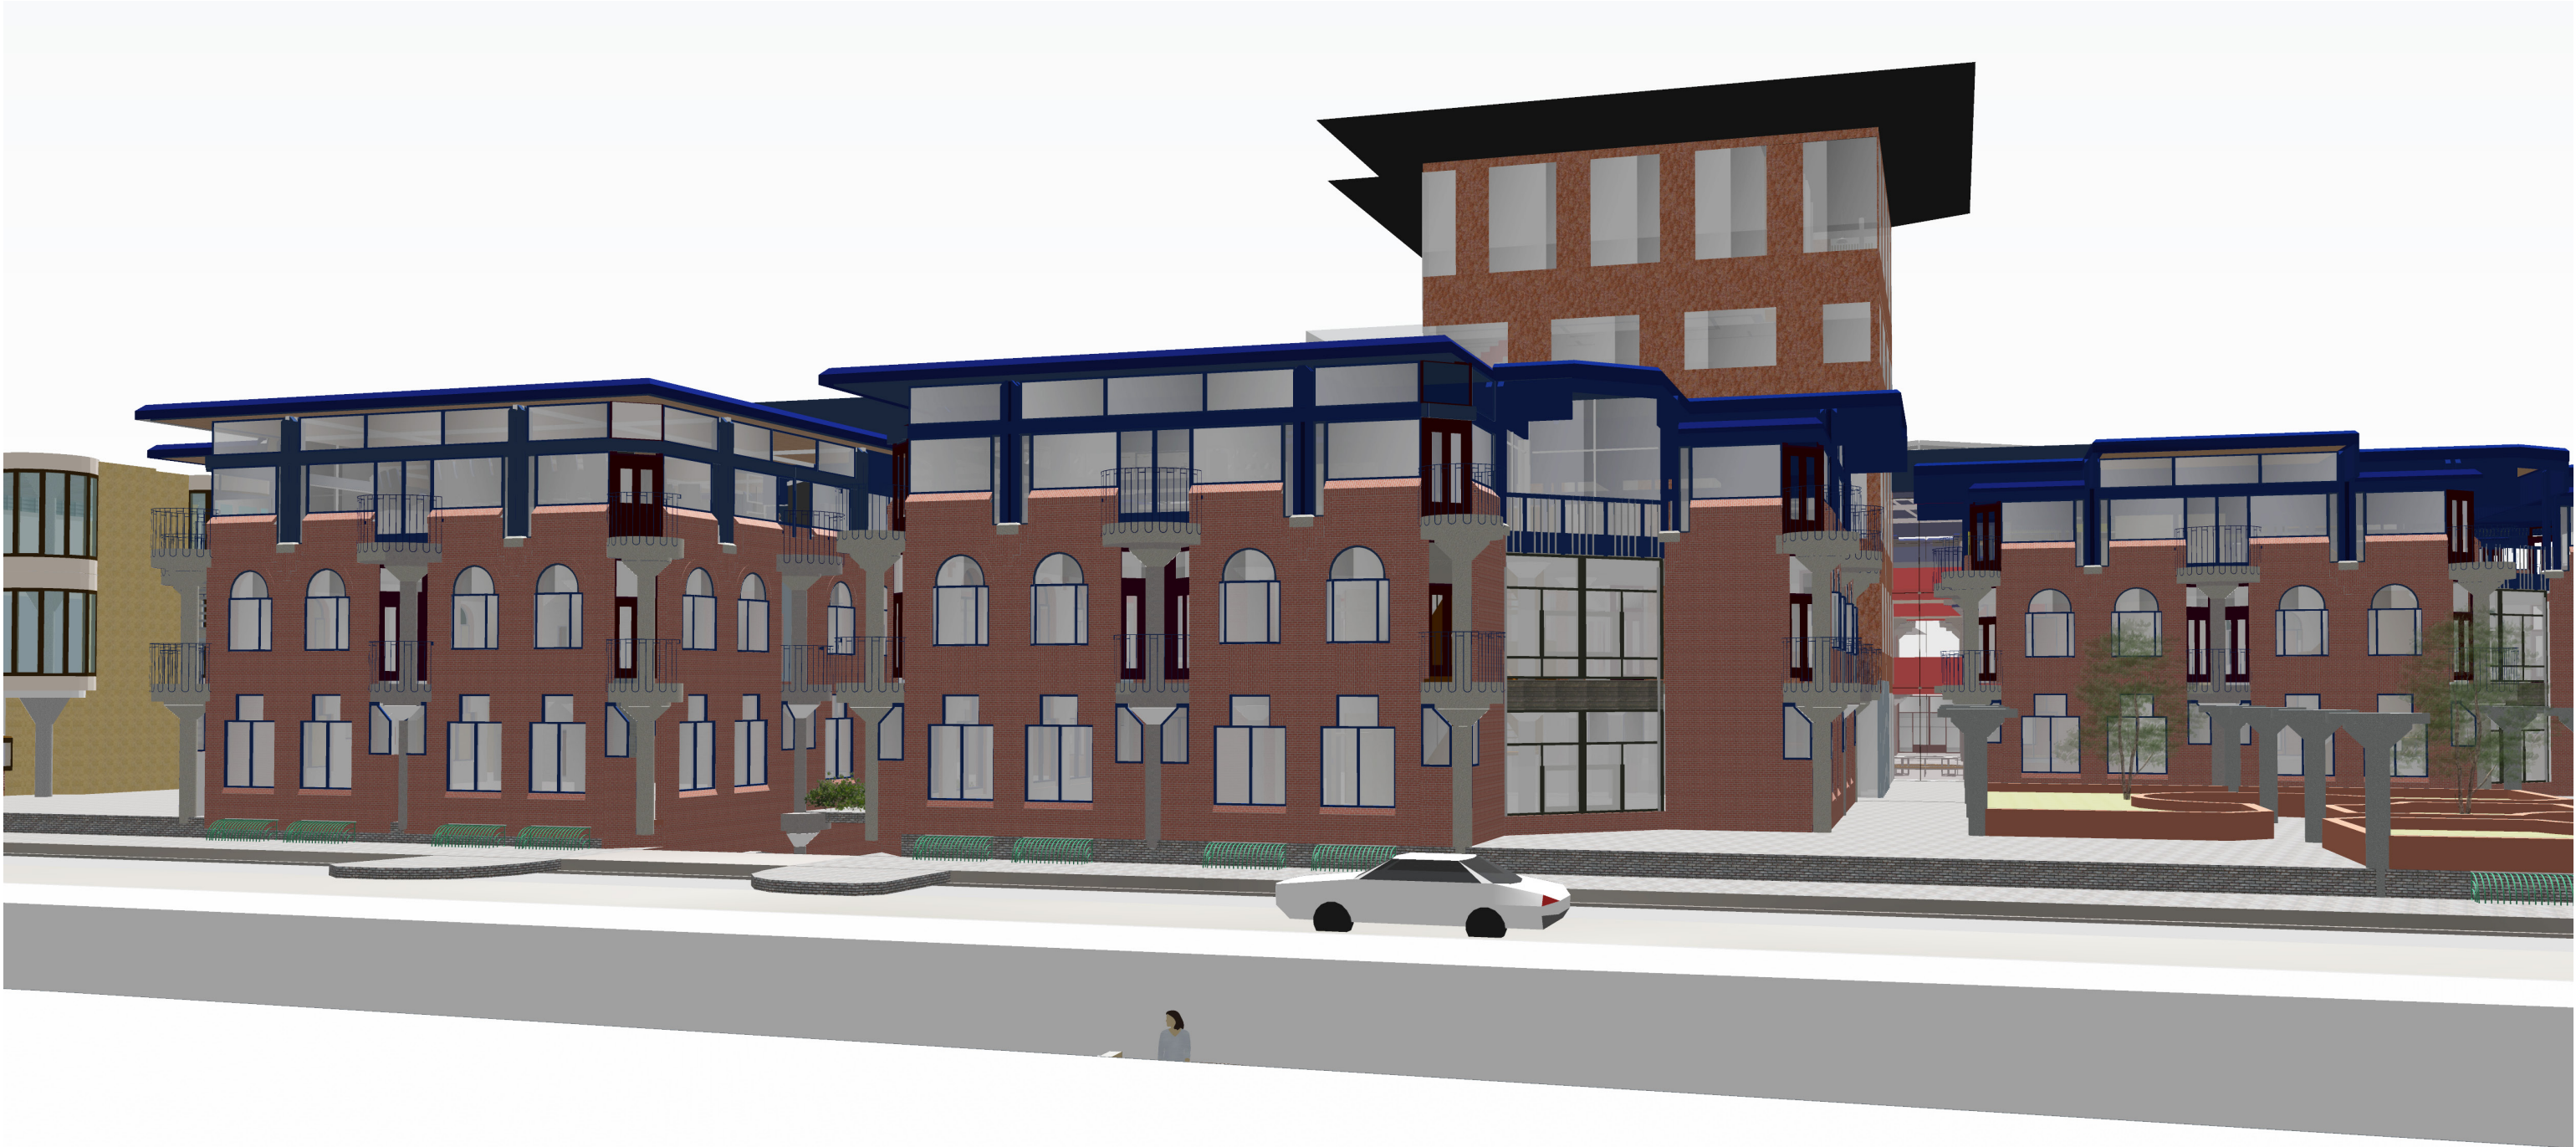

IMPRESSIONS

TRANSFORMATION STRUCTURALISM

VALERY A.S. ESHUIS
HERITAGE & ARCHITECTURE
FUTURE OF STRUCTURALISM
TUDELFT
WINTER 2020

VIEW OF NEW ENTRANCE BUILDING FROM WHEN CROSSING BRIDGE OVER THE TREKVLJET

VIEW OF NEW ENTRANCE BUILDING FROM TREKVLJET

ENTRANCE BUILDING FACADE JULY 16TH 13:00

FRONT DOOR VIEW FACADE JULY 16TH 13:00

EXISTING BUILDINGS NEW INTERIOR OPEN FLOOR PLAN

INTERIOR HALL VIEW JUNE 6TH 13:00

COURTYARD REINTERACTION JULY 7TH 13:00

FIRE ESCAPE FOR LECTURE HALL

INTERIOR OF NEW LECTURE HALL IMPRESSION

VIEW OF BACK OF BUILDING SEEN FROM MALIEBAAN

NEW CORNER HIGHER ROOF AROUND COURTYARD IMPRESSION

ROOFTOP VIEW NEW ENTRANCE HALL BUILDING SUMMER JULY 7TH AT 14:00