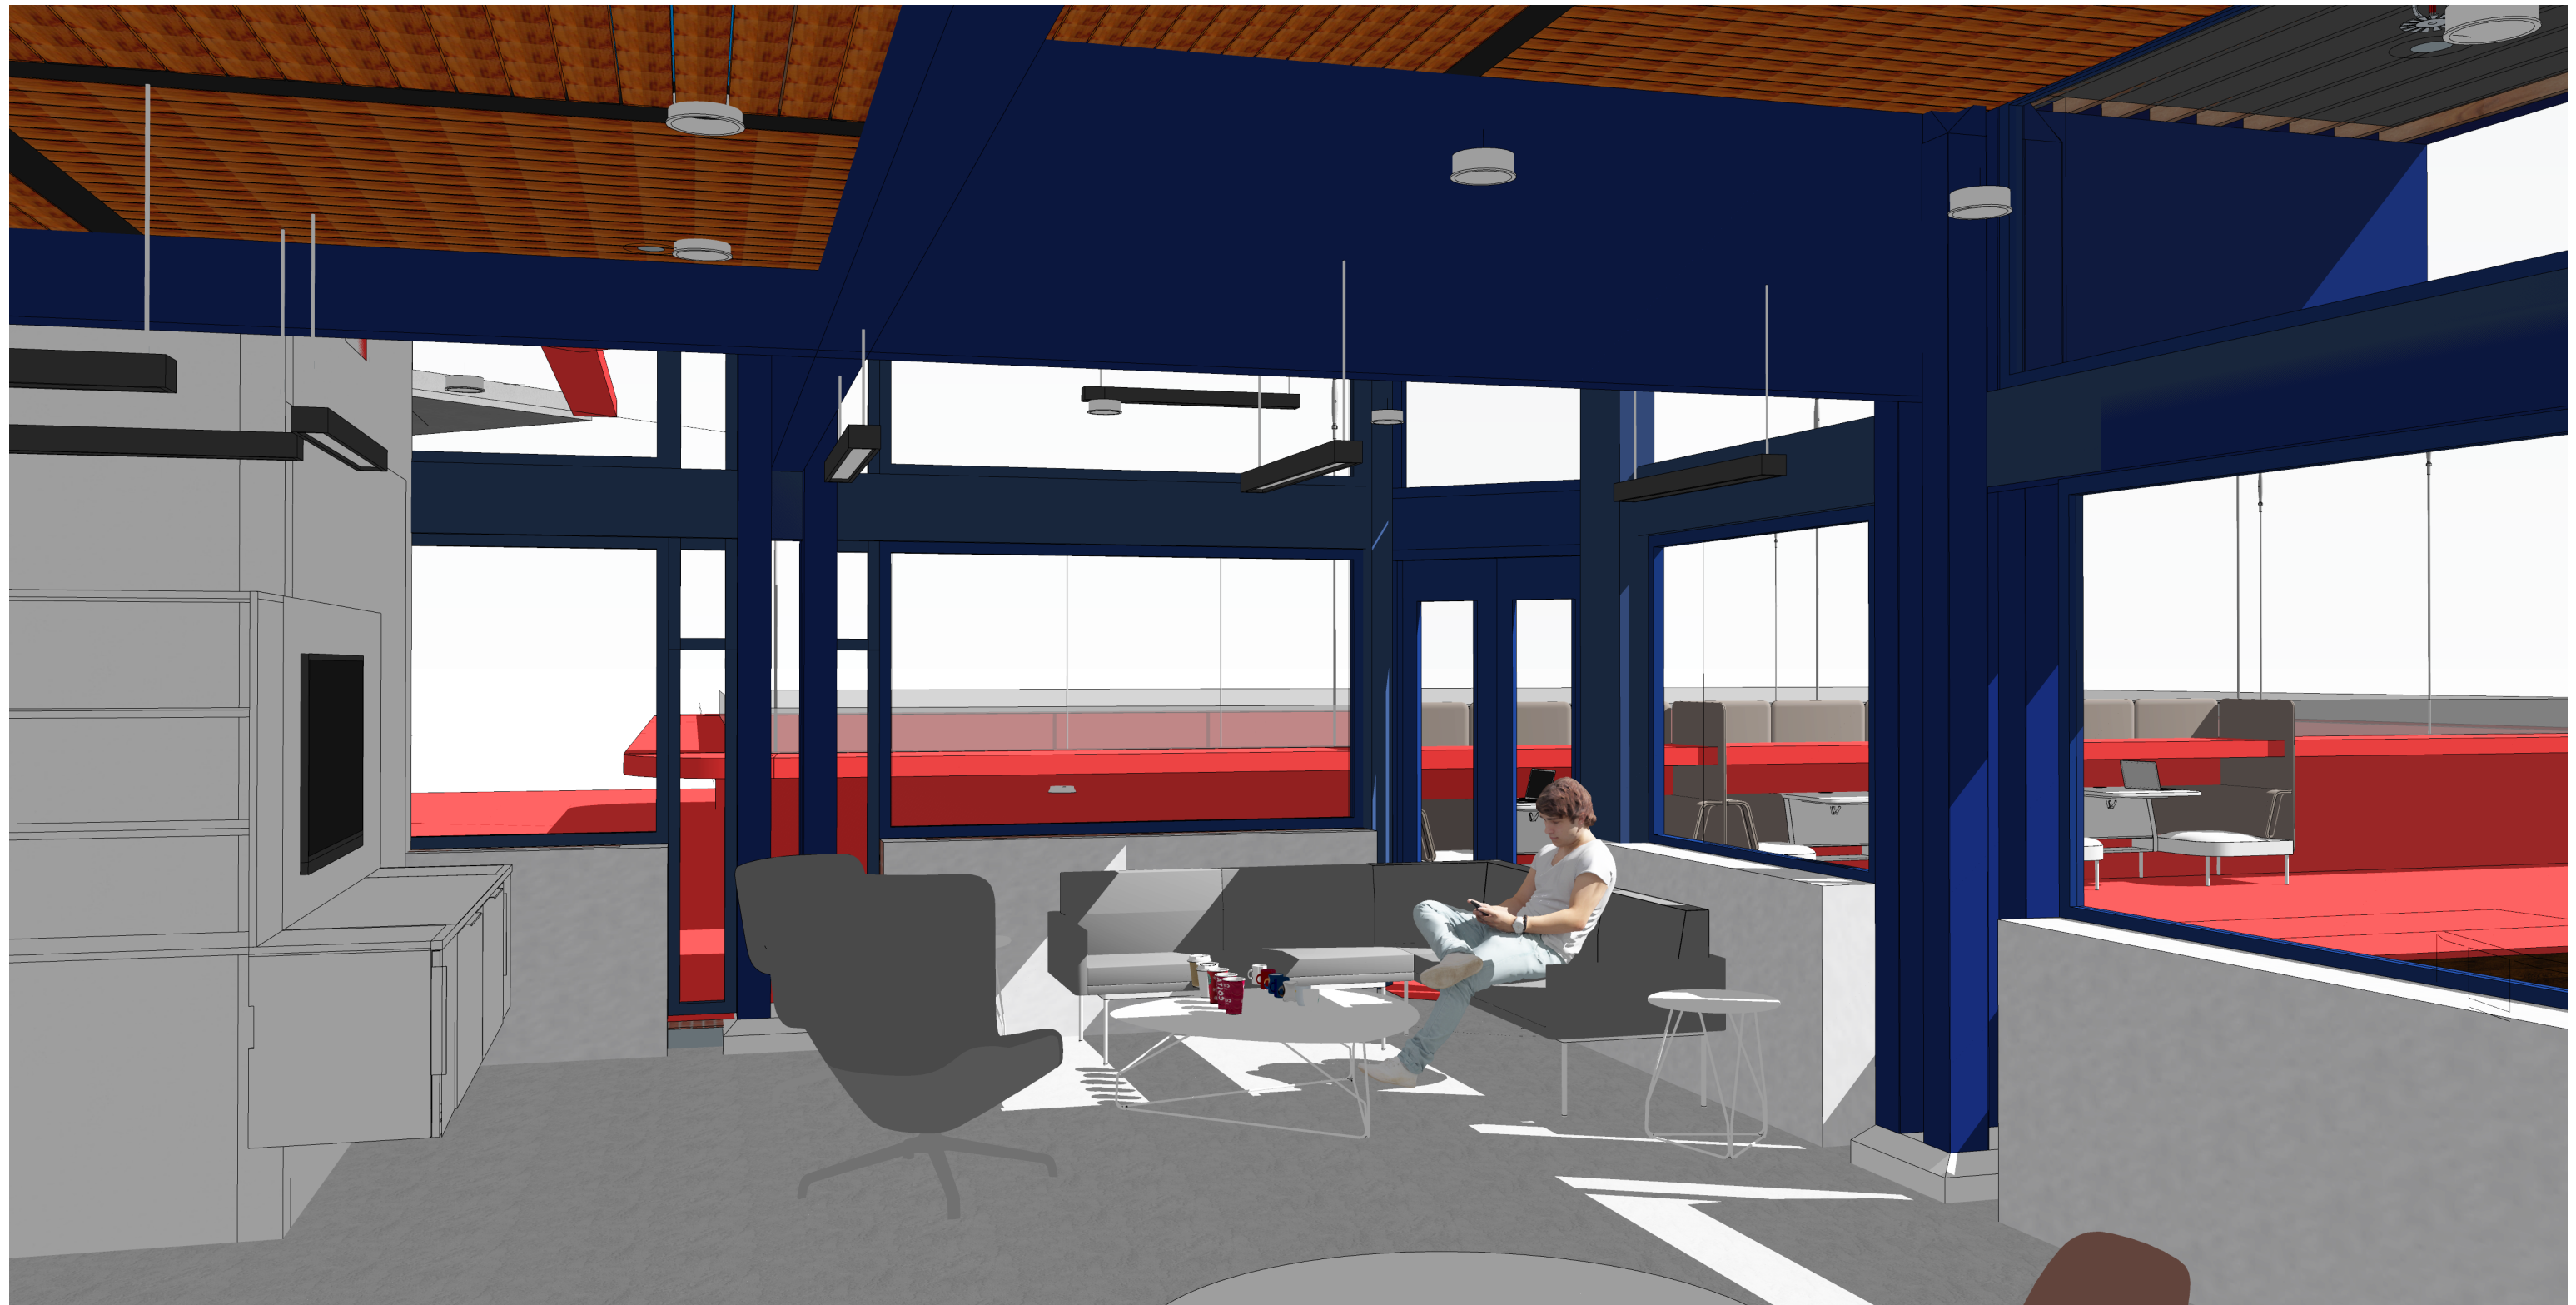

IMPRESSIONS

TRANSFORMATION STRUCTURALISM

VALERY A.S. ESHUIS
HERITAGE & ARCHITECTURE
FUTURE OF STRUCTURALISM
TUDELFT
WINTER 2020

VIEW OF NEW ENTRANCE BUILDING FROM WHEN CROSSING BRIDGE OVER THE TREKVLJET

VIEW OF NEW ENTRANCE BUILDING FROM TREKVLJET

ENTRANCE BUILDING FACADE JULY 16TH 13:00

FRONT DOOR VIEW FACADE JULY 16TH 13:00

EXISTING BUILDINGS NEW INTERIOR OPEN FLOOR PLAN

INTERIOR HALL VIEW JUNE 6TH 13:00

COURTYARD REINTERACTION JULY 7TH 13:00

FIRE ESCAPE FOR LECTURE HALL

INTERIOR OF NEW LECTURE HALL IMPRESSION

VIEW OF BACK OF BUILDING SEEN FROM MALIEBAAN

NEW CORNER HIGHER ROOF AROUND COURTYARD IMPRESSION

ROOFTOP VIEW NEW ENTRANCE HALL BUILDING SUMMER JULY 7TH AT 14:00