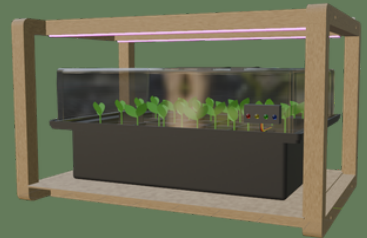

DIFFERENT HEIGHTS