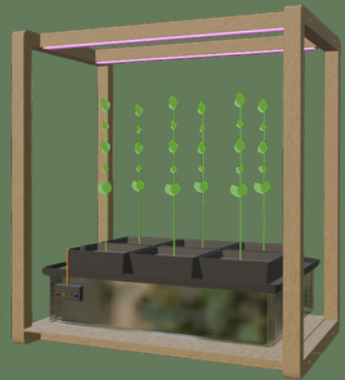

EASY STORAGE

MOISTURE
SENSOR WITH
LEDS

APP

Iris Baart
Smart Indoor Growing system
27-02-2026
Integrated Product Design (IPD)

Committee:
Dr.ir. JIJC Jotte de Koning
Ing. A. Kooijman

Client: Simon Eurlings

TU Delft