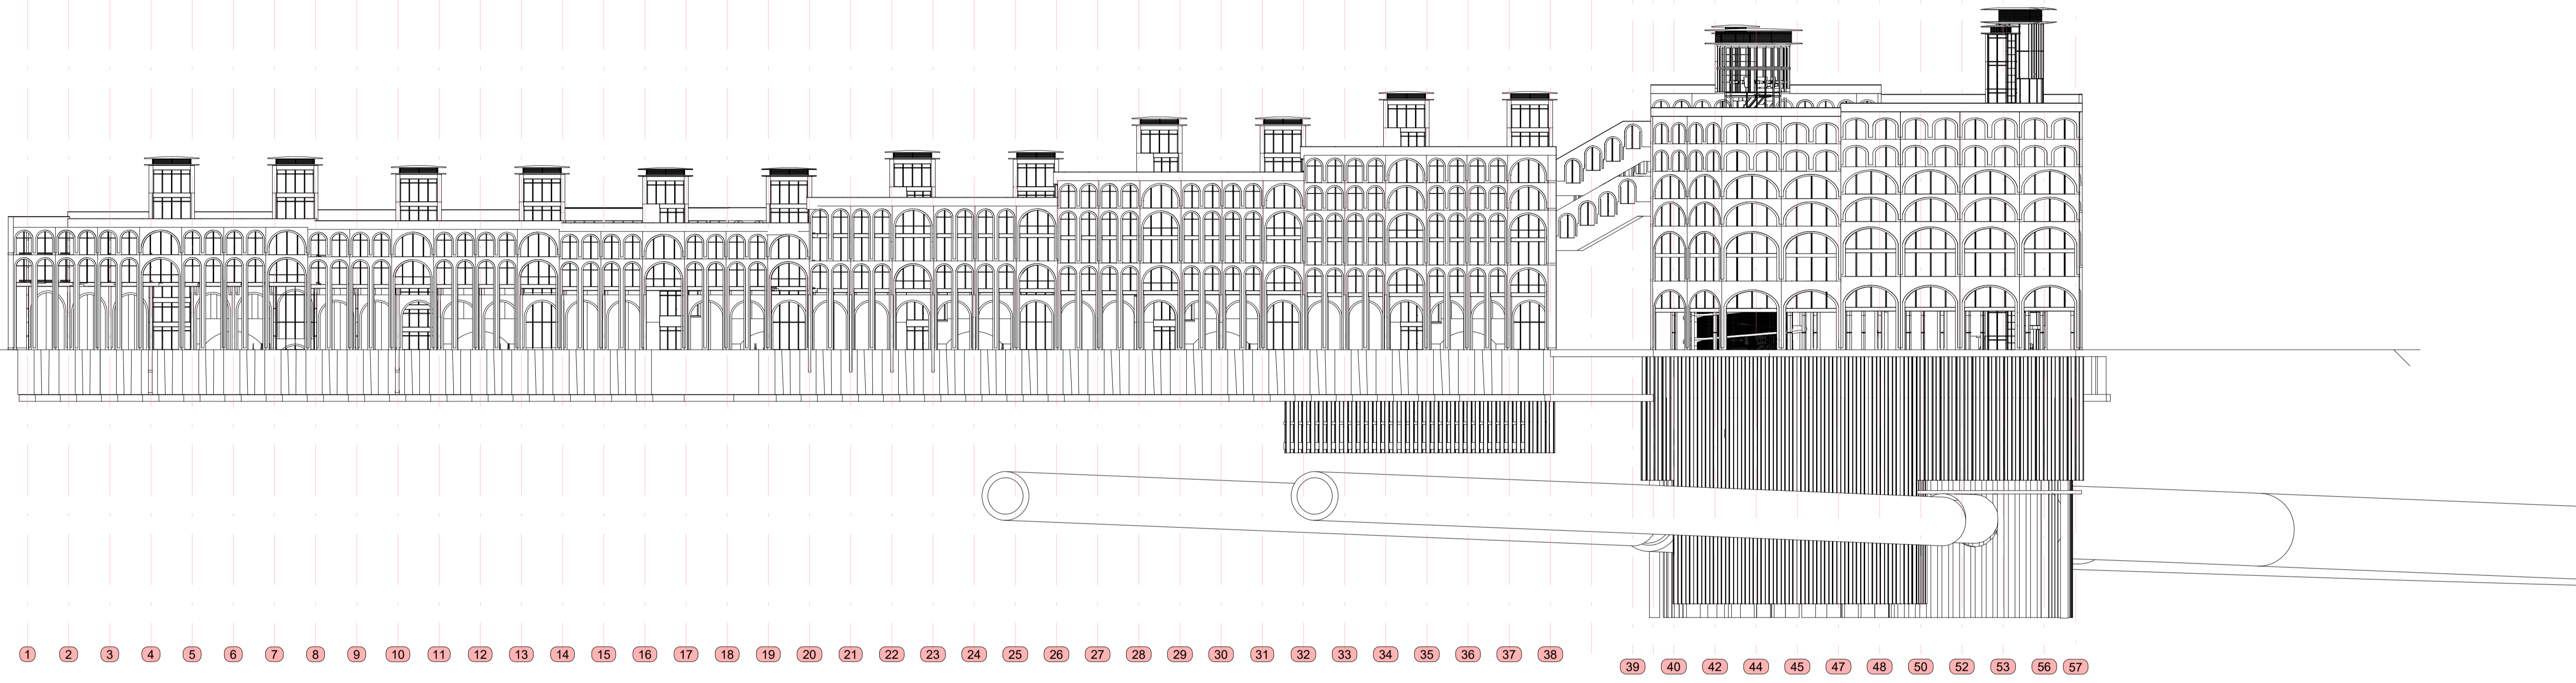

Project 001 Think Deep
Drawing Section, whole building
Scale 1:2000
Paper format A1
Date 20/05/2024
Comments City of the Future Graduation Studio
Hanna, Stefan, Schömann

Project 001 Think Deep
Drawing Facade SW
Scale 1:2000
Paper format A1
Date 20/05/2024
Comments City of the Future Graduation Studio
Hanna, Stefan, Schömann

Project 001 Think Deep
Drawing Facade NE
Scale 1:2000
Paper format A1
Date 20/05/2024
Comments City of the Future Graduation Studio
Hanna, Stefan, Schömann