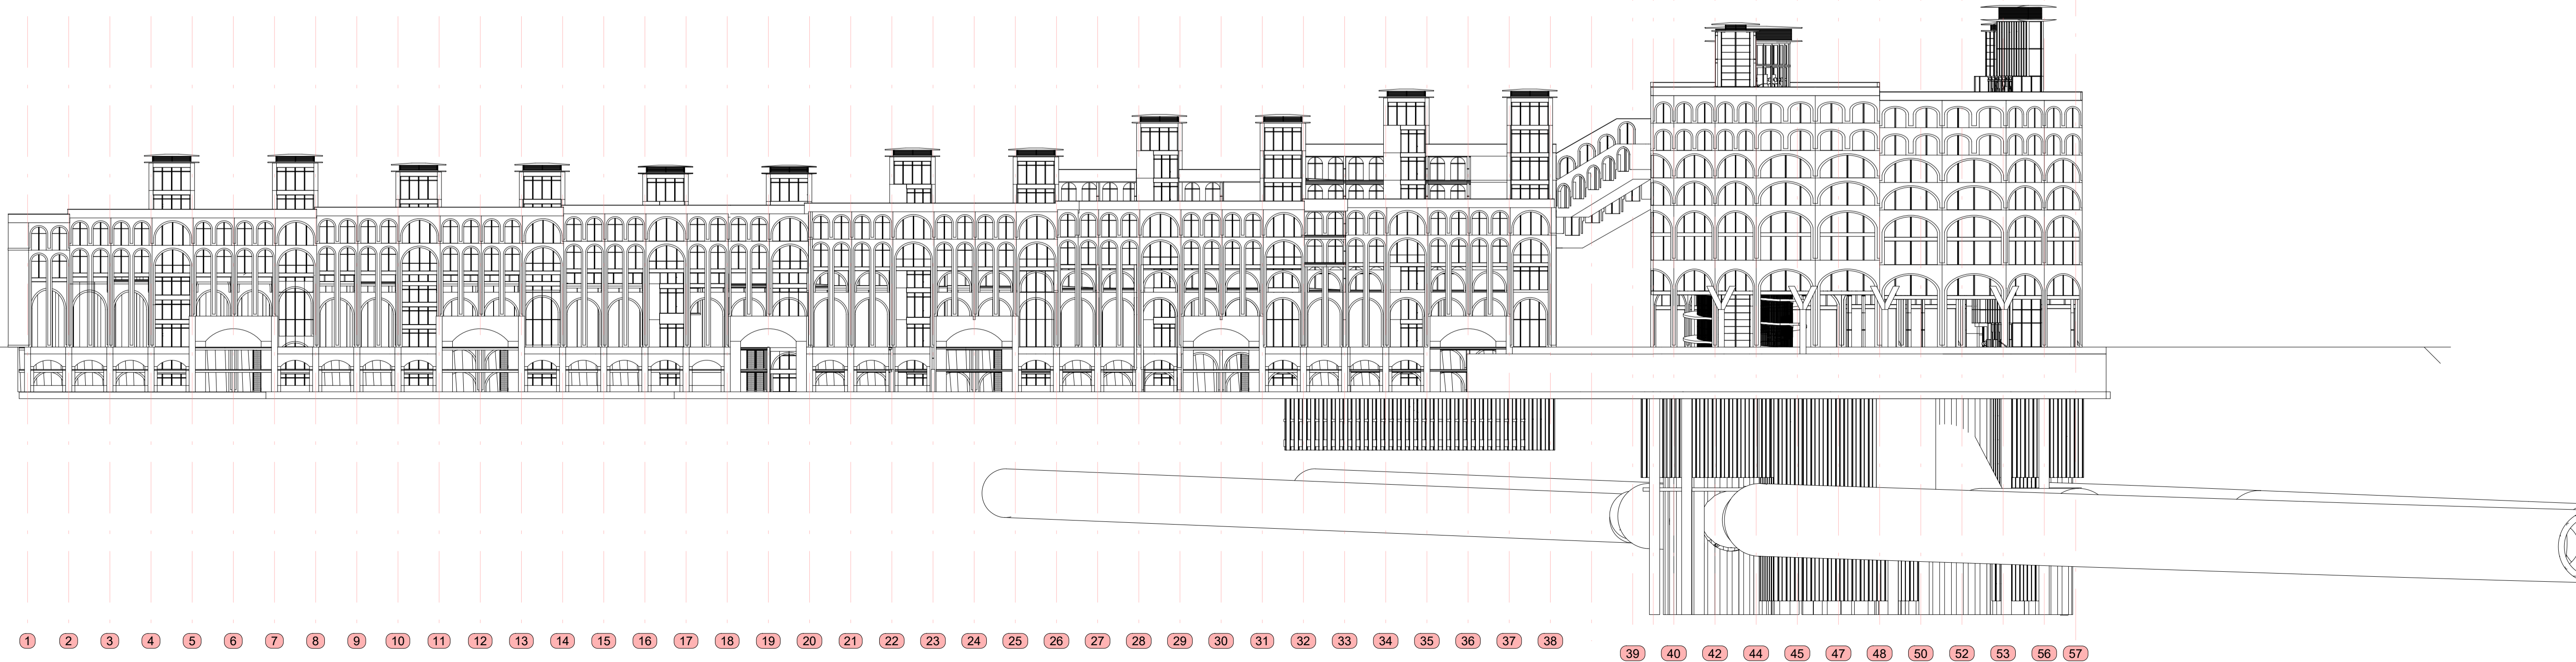

Project 001 Think Deep
Drawing Section, whole building
Scale 1:2000
Paper format A1
Date 20/05/2024
Comments City of the Future Graduation Studio
Hanna, Stefan, Schömann

Project 001 Think Deep
Drawing Facade SW
Scale 1:2000
Paper format A1
Date 20/05/2024
Comments City of the Future Graduation Studio
Hanna, Stefan, Schömann

Project 001 Think Deep
Drawing Facade NE
Scale 1:2000
Paper format A1
Date 20/05/2024
Comments City of the Future Graduation Studio
Hanna, Stefan, Schömann