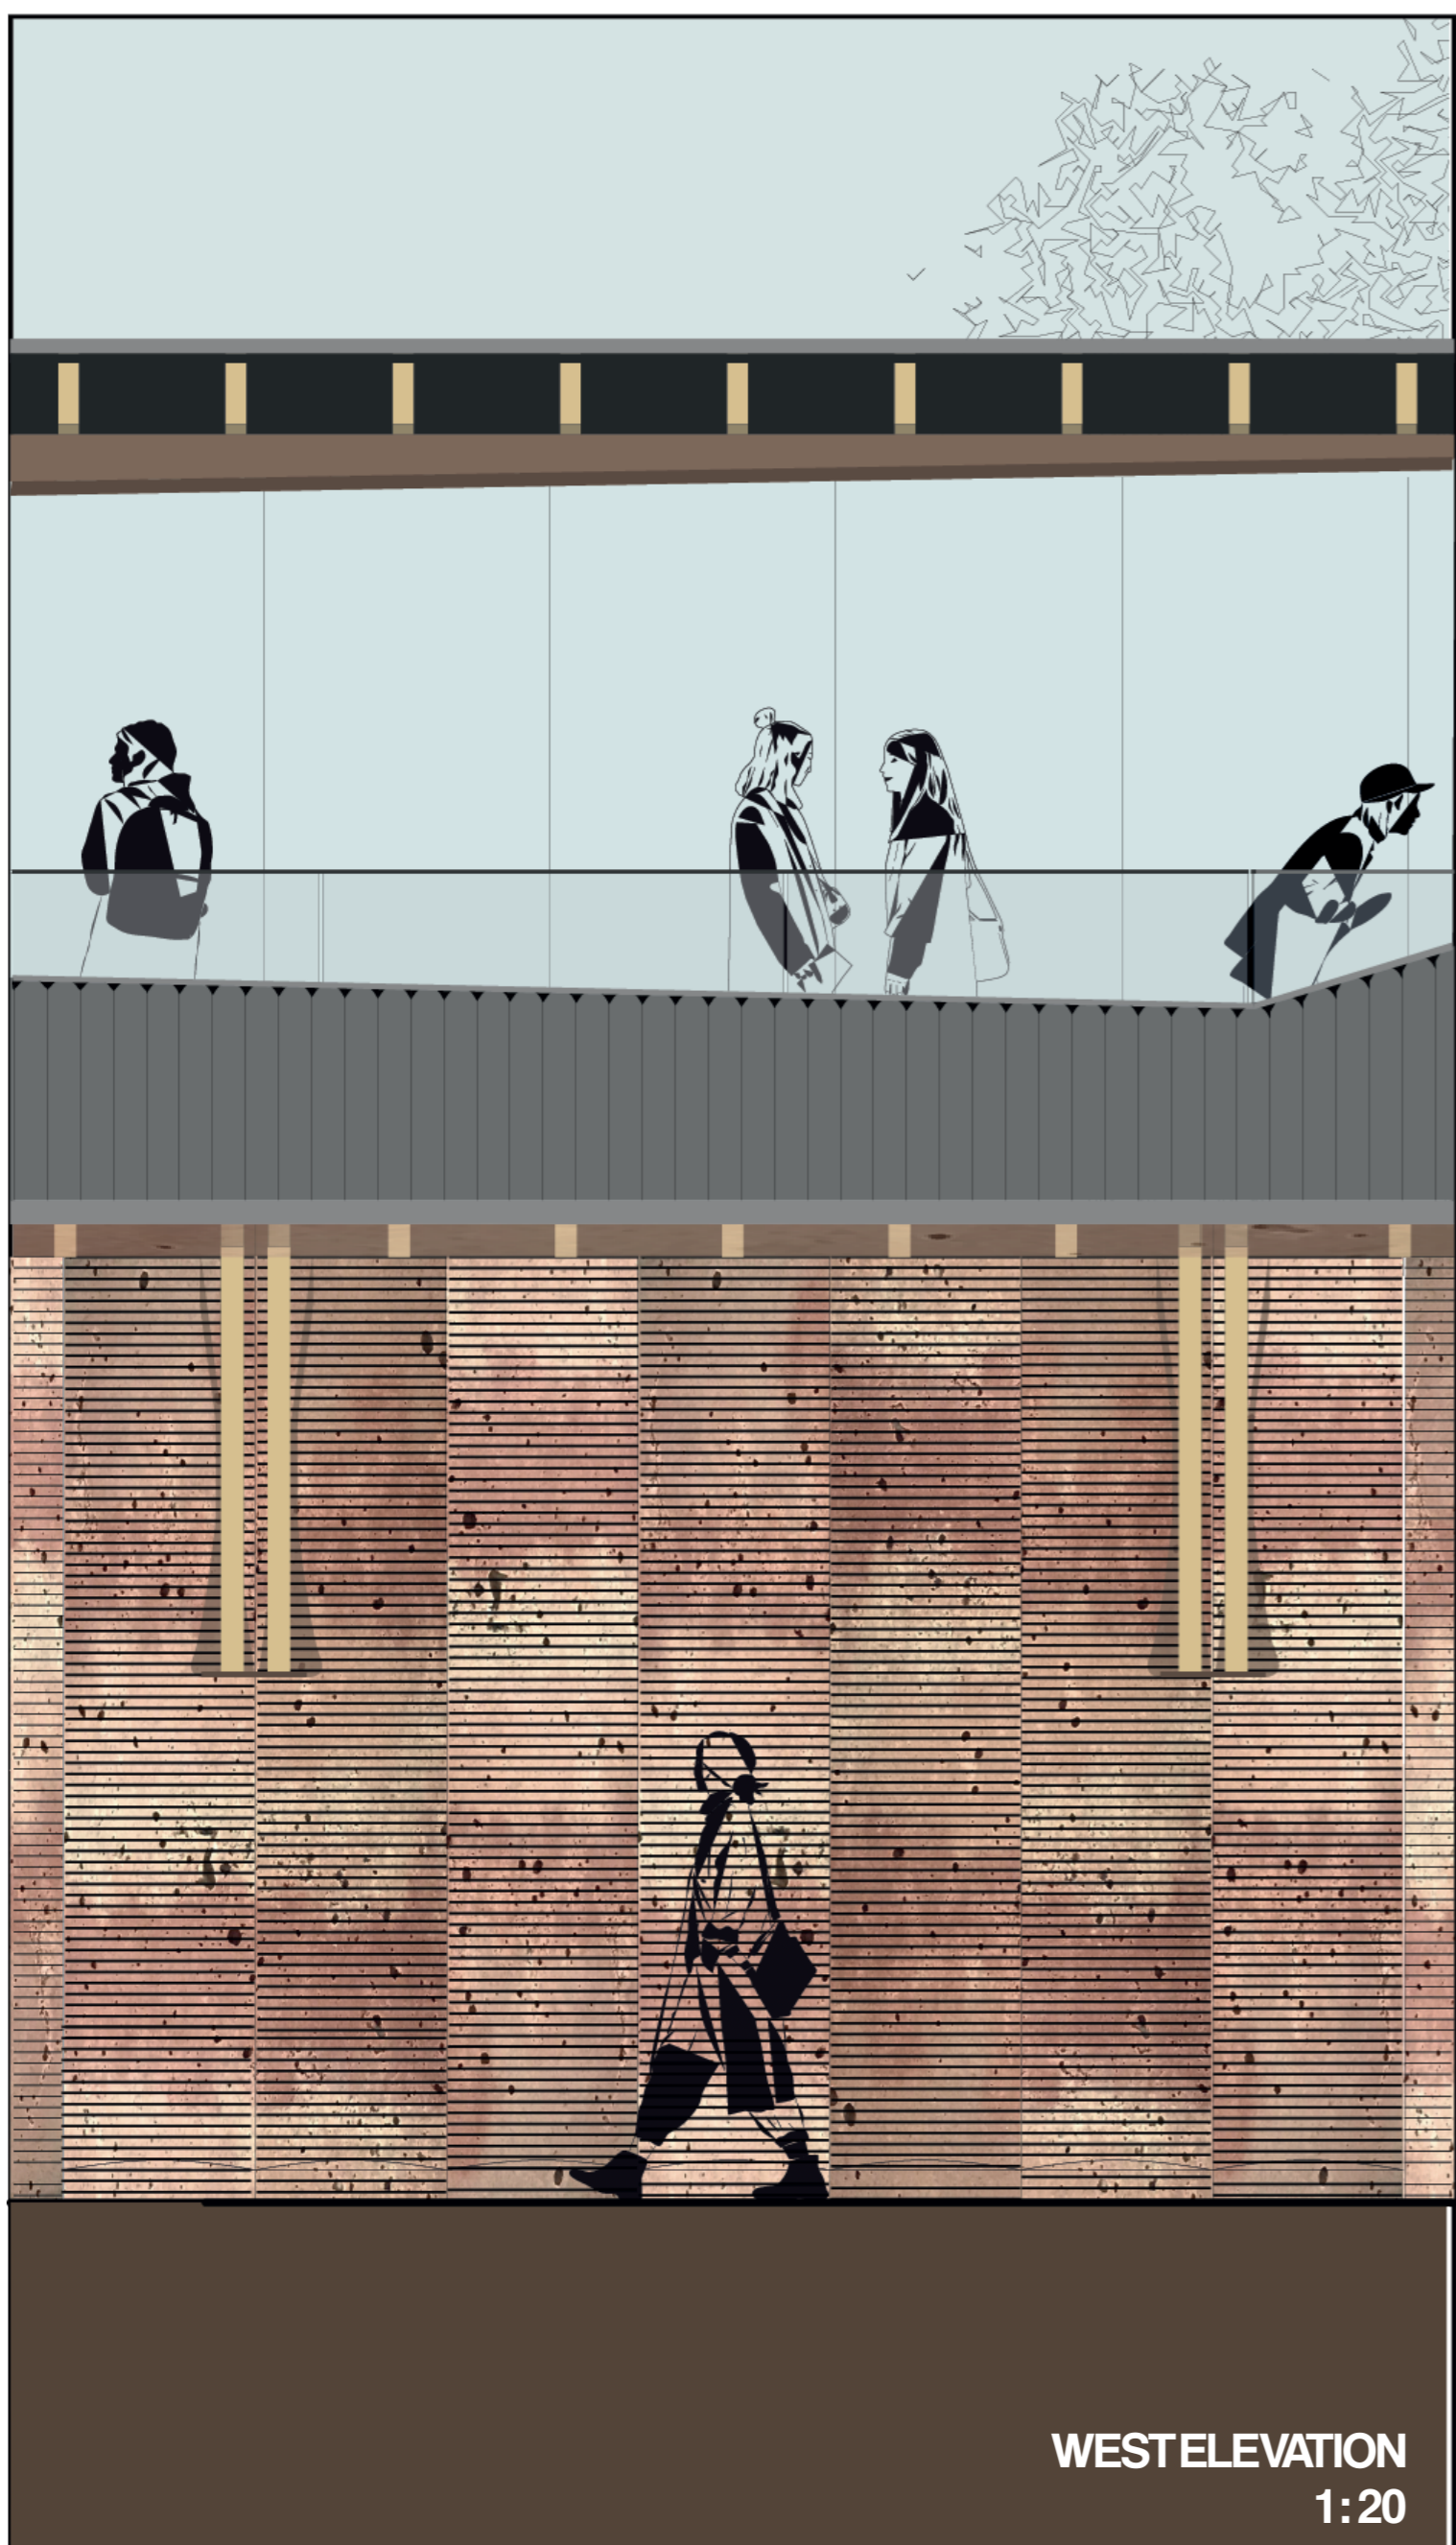

"A WASTE EPIPHANY" ROBOTIC BUILDING

UPCYCLING CONSTRUCTION WASTE THROUGH CONSTRUCTION

MAIN FLOORPLAN ROBOTIC BUILDING
LVL 00_ 1:200

NORTH-EAST VIEW

WEST ELEVATION
1:20

EAST ELEVATION
1:20

Color Control

View from Terrace

View Towards Entrance