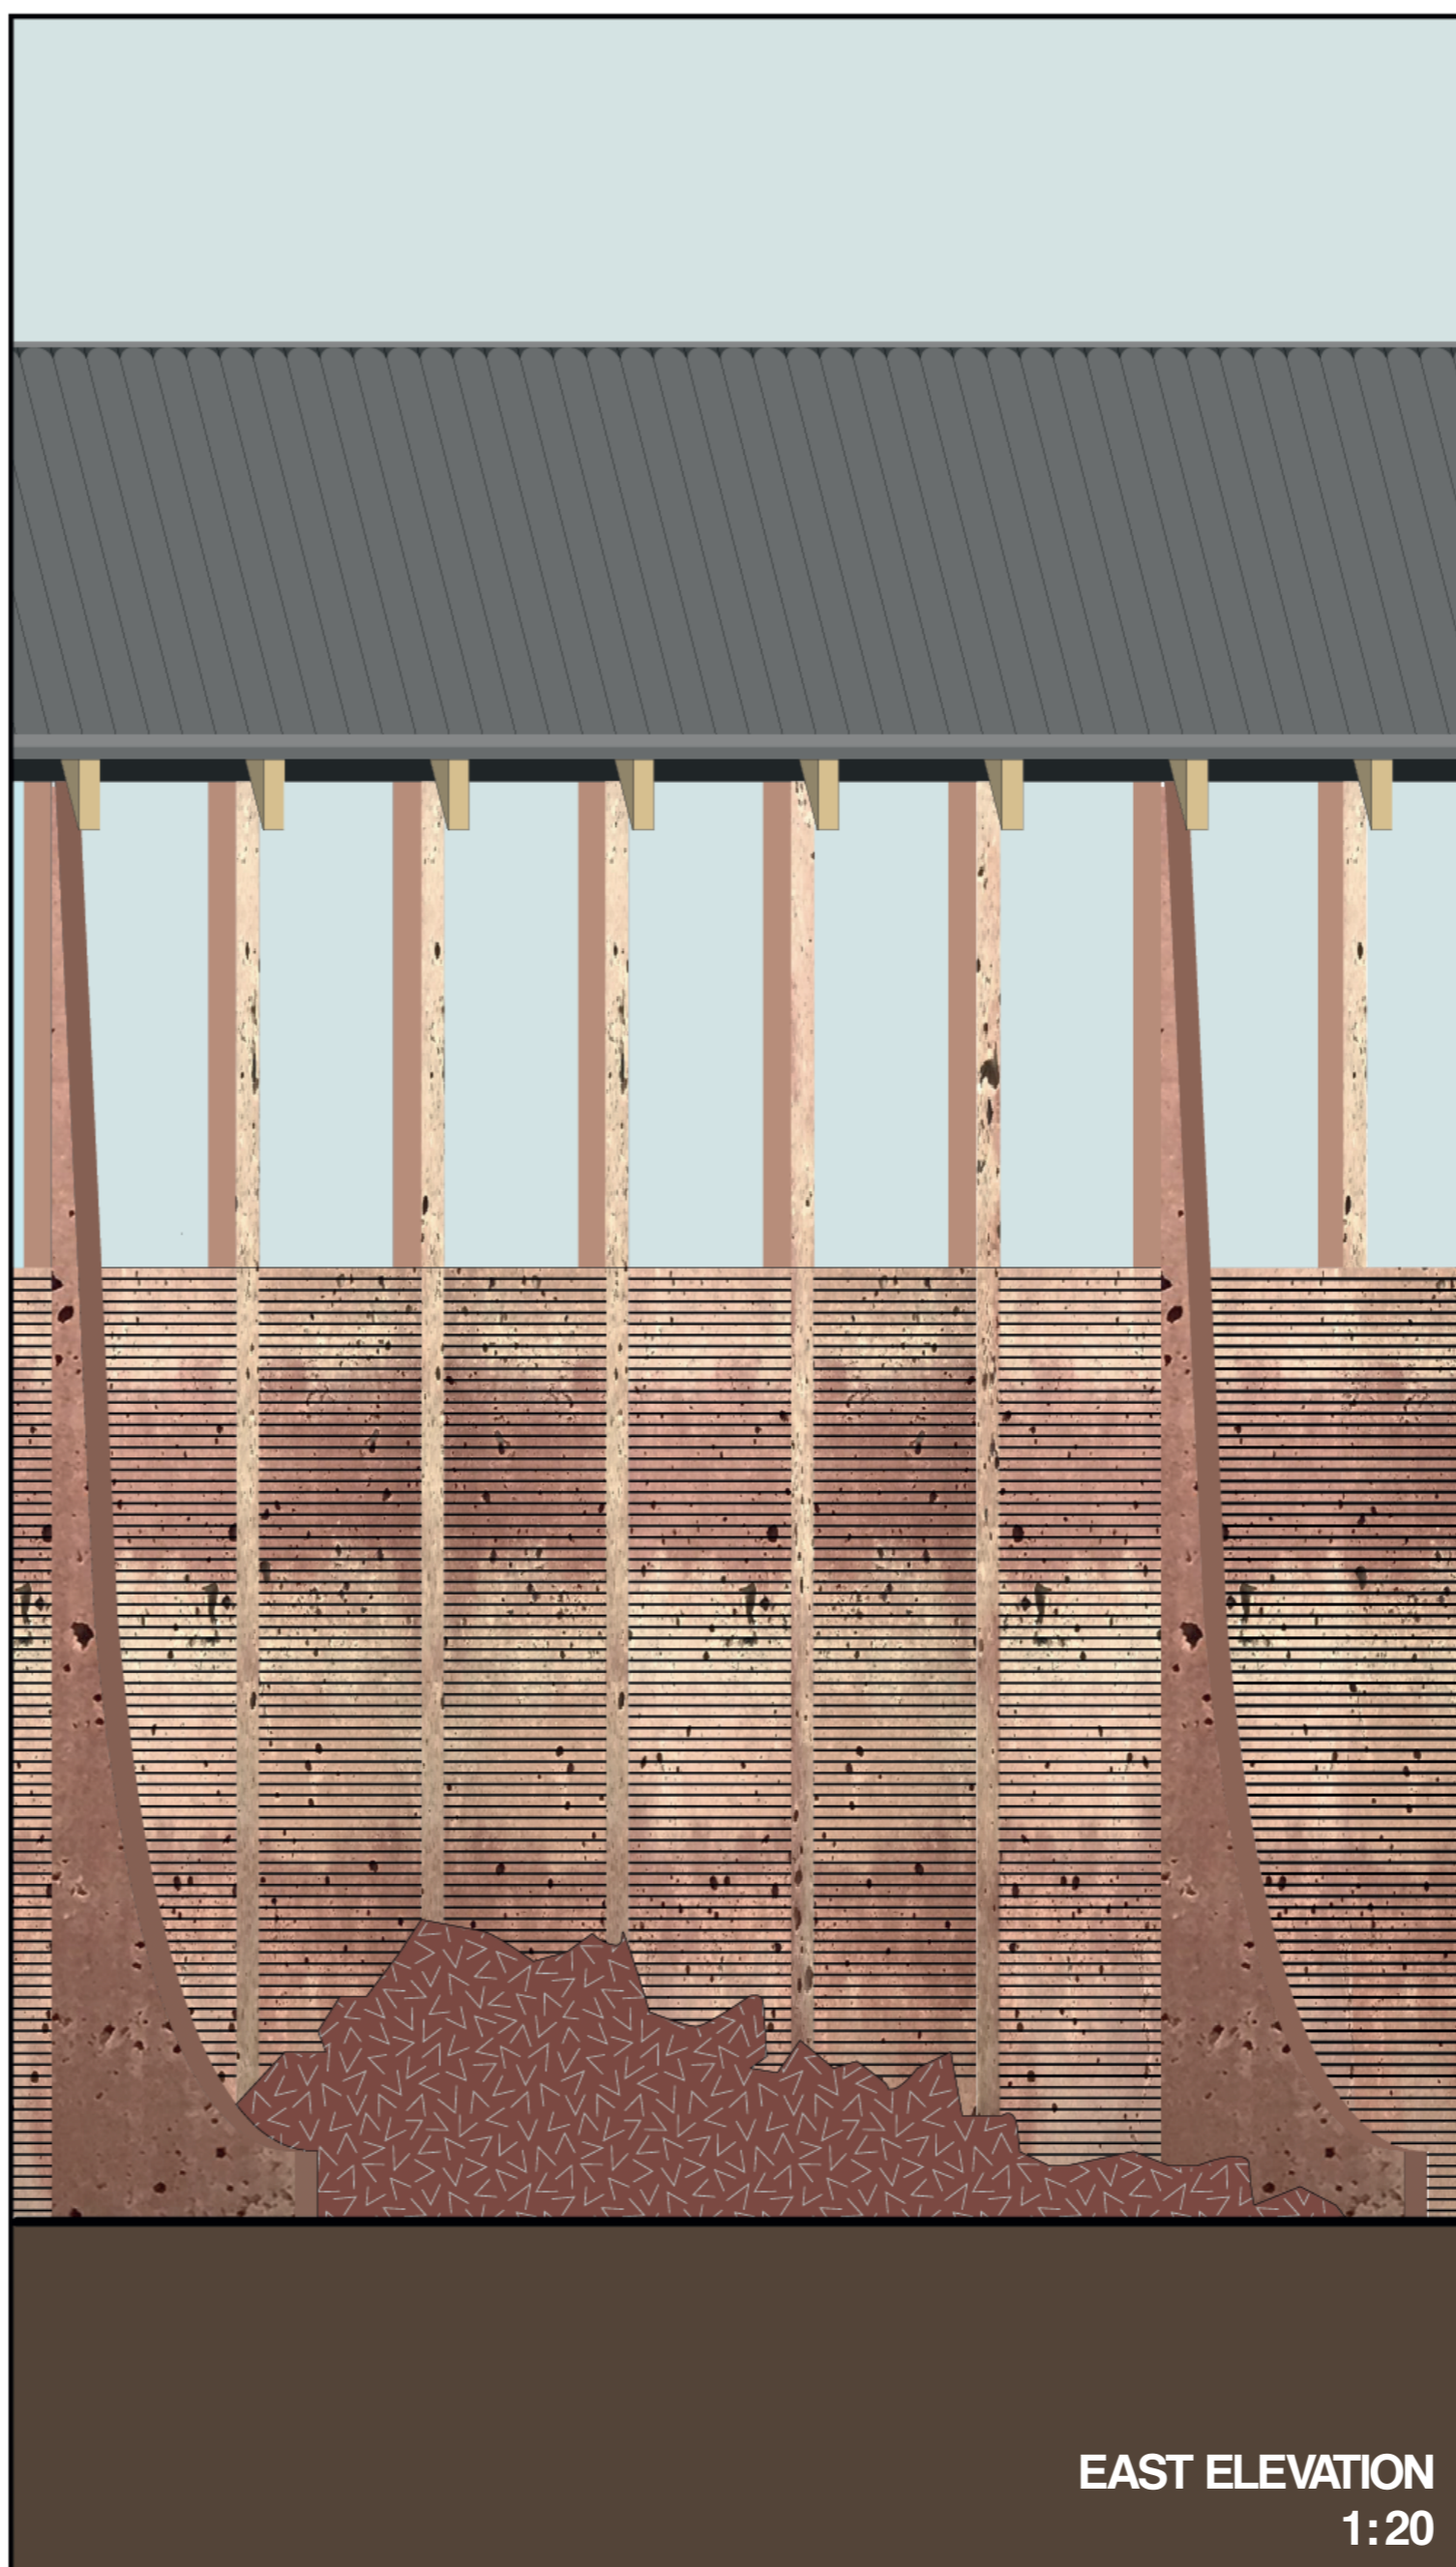

"A WASTE EPIPHANY" ROBOTIC BUILDING

UPCYCLING CONSTRUCTION WASTE THROUGH CONSTRUCTION

MAIN FLOORPLAN ROBOTIC BUILDING
LVL 00_ 1:200

NORTH-EAST VIEW

WEST ELEVATION
1:20

EAST ELEVATION
1:20

Color Control

View from Terrace

View Towards Entrance