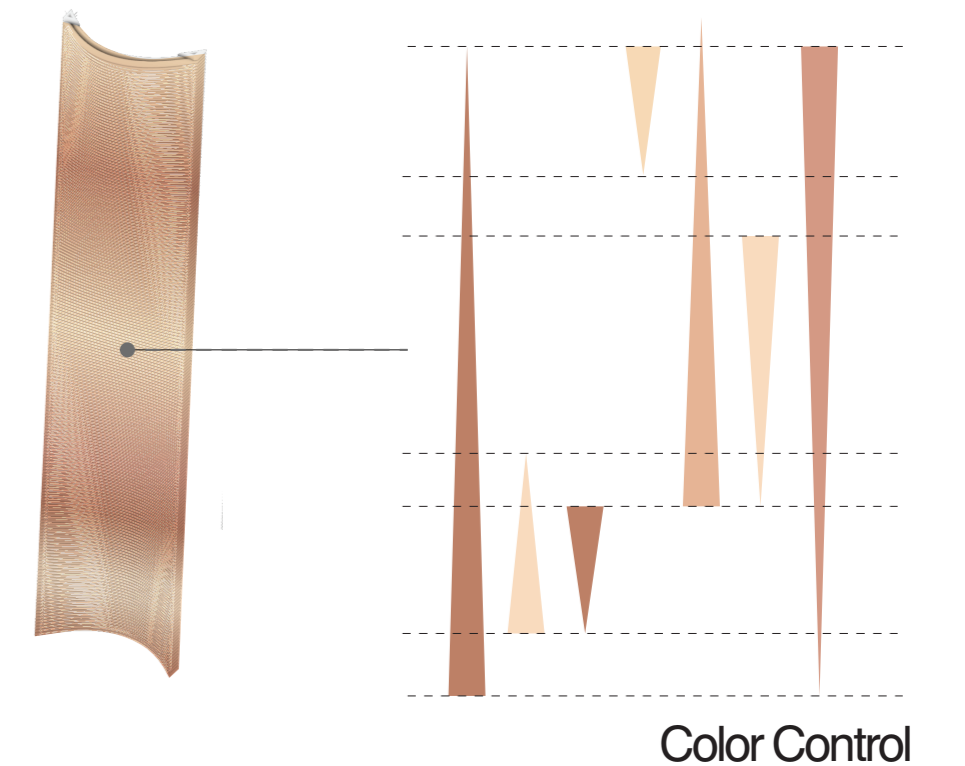

"A WASTE EPIPHANY" ROBOTIC BUILDING

UPCYCLING CONSTRUCTION WASTE THROUGH CONSTRUCTION

MAIN FLOORPLAN ROBOTIC BUILDING
LVL 00_ 1:200

NORTH-EAST VIEW

WEST ELEVATION
1:20

EAST ELEVATION
1:20

Color Control

View from Terrace

View Towards Entrance