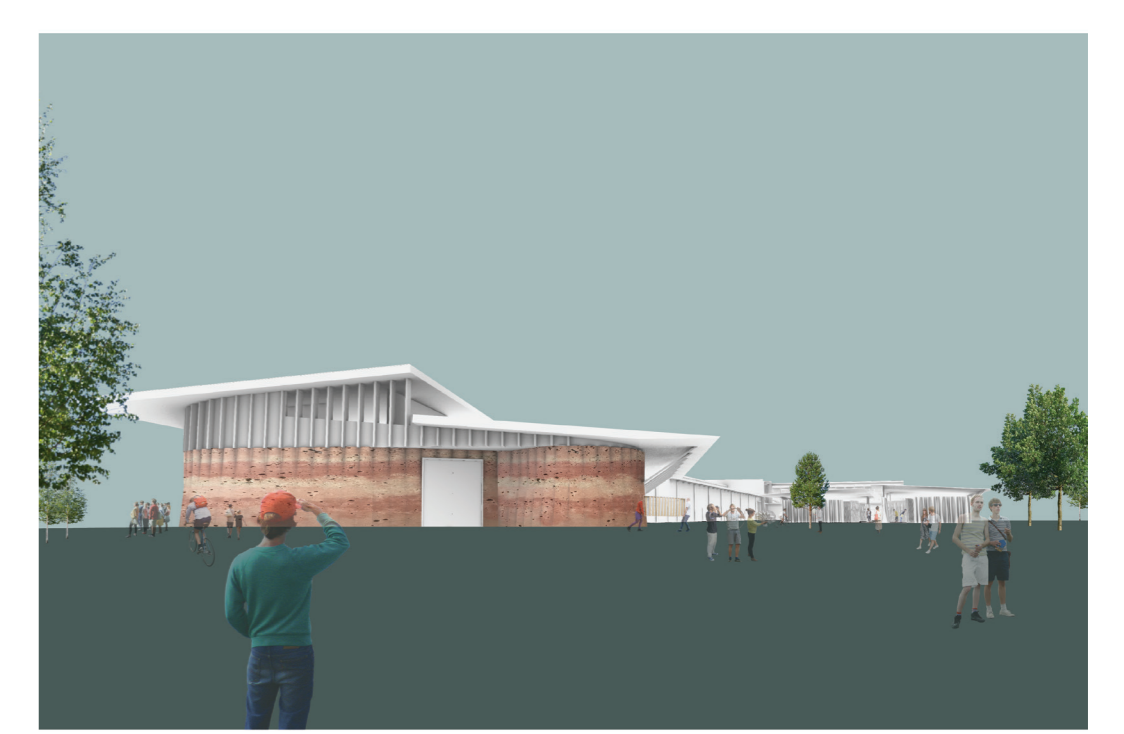

"A WASTE EPIPHANY" ROBOTIC BUILDING

UPCYCLING CONSTRUCTION WASTE THROUGH CONSTRUCTION

MAIN FLOORPLAN ROBOTIC BUILDING
LVL 00_ 1:200

NORTH-EAST VIEW

WEST ELEVATION
1:20

EAST ELEVATION
1:20

Color Control

View from Terrace

View Towards Entrance