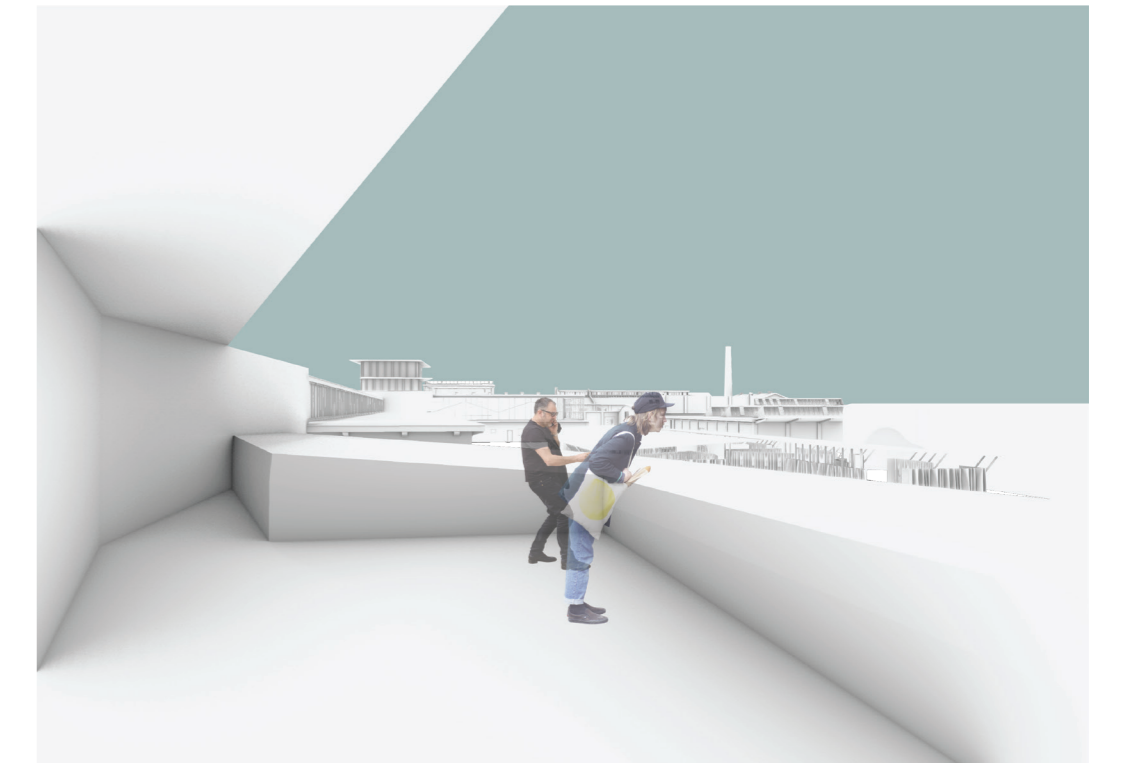

"A WASTE EPIPHANY" ROBOTIC BUILDING

UPCYCLING CONSTRUCTION WASTE THROUGH CONSTRUCTION

MAIN FLOORPLAN ROBOTIC BUILDING
LVL 00_ 1:200

NORTH-EAST VIEW

WEST ELEVATION
1:20

EAST ELEVATION
1:20

Color Control

View from Terrace

View Towards Entrance