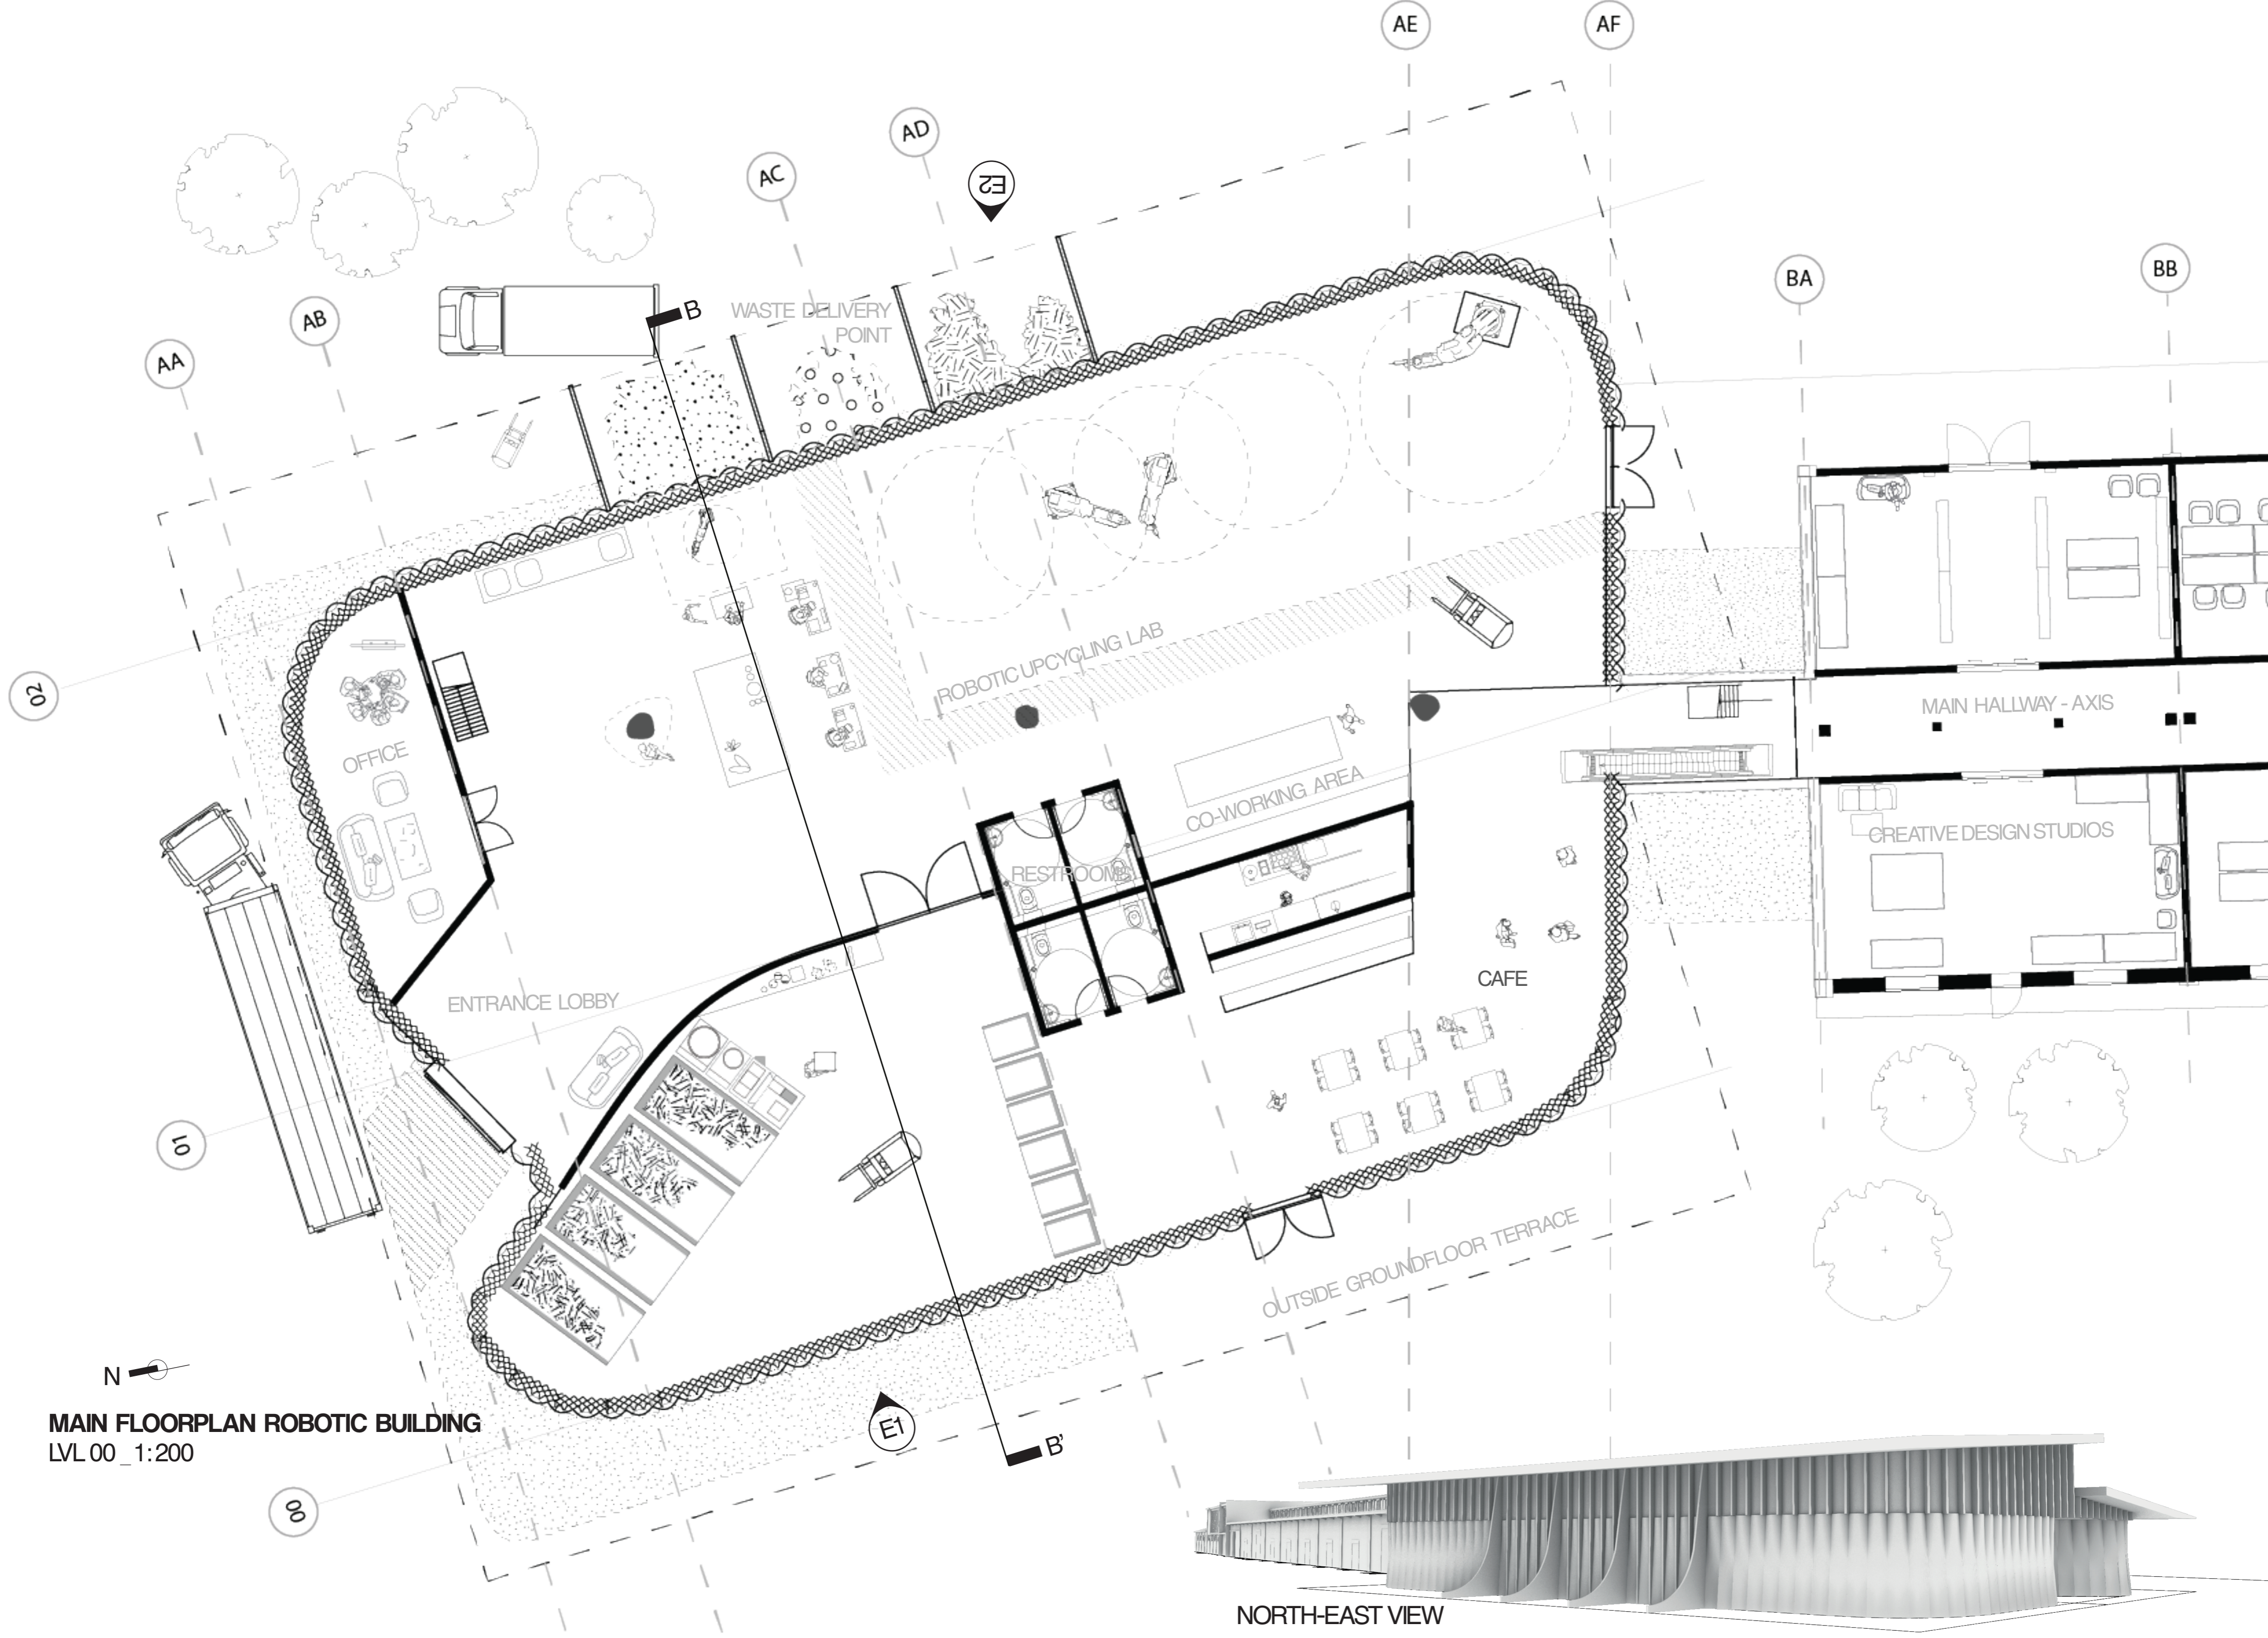

"A WASTE EPIPHANY" ROBOTIC BUILDING

UPCYCLING CONSTRUCTION WASTE THROUGH CONSTRUCTION

MAIN FLOORPLAN ROBOTIC BUILDING
LVL 00_ 1:200

NORTH-EAST VIEW

WEST ELEVATION
1:20

EAST ELEVATION
1:20

Color Control

View from Terrace

View Towards Entrance