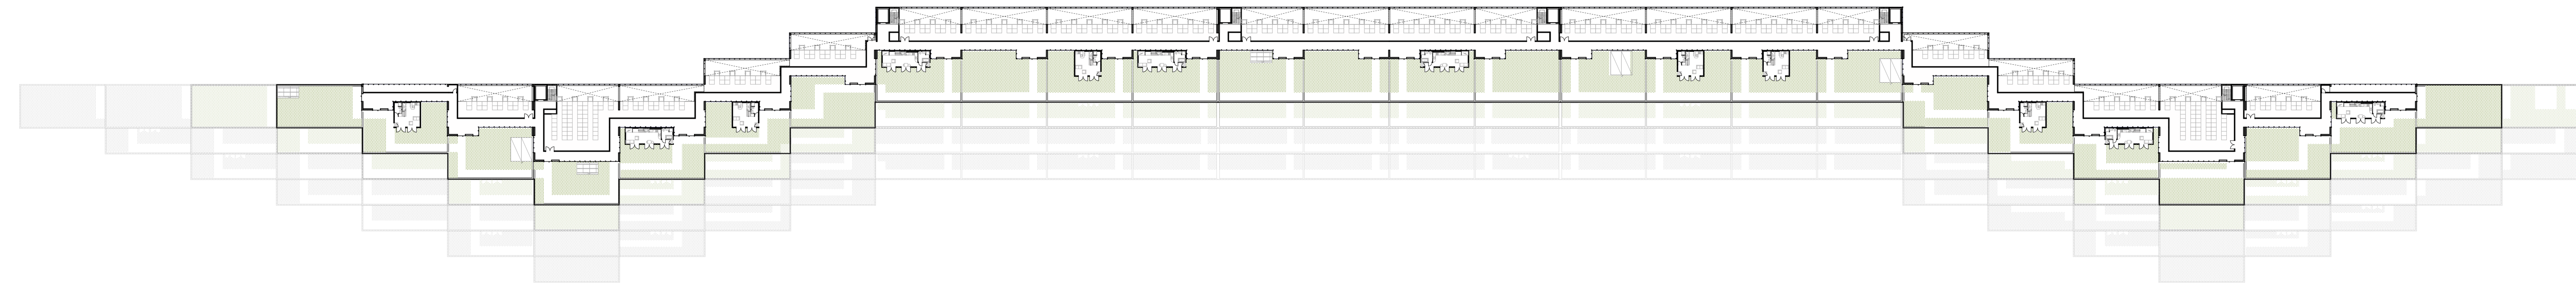

GREEN - HOUSE

AQUAPONIC FARM AND GREEN RESIDENCE

by
Steven van der Woude

FOURTH FLOOR

1:500