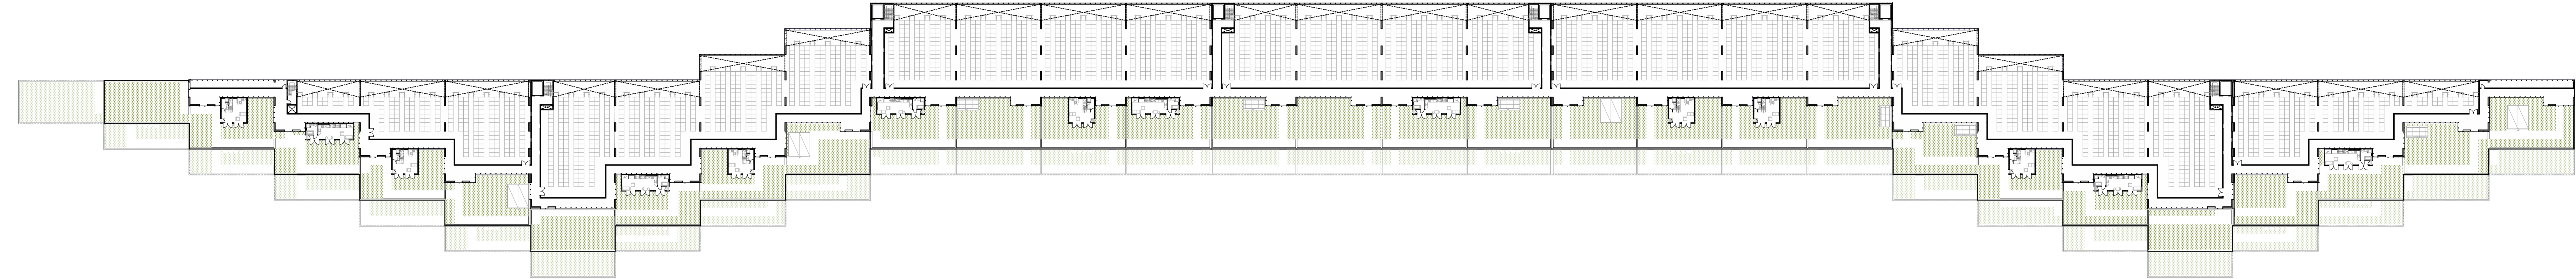

GREEN HOUSE

AQUAPONIC FARM AND GREEN RESIDENCE

by
Steven van der Woude

SITEPLAN

GREEN - HOUSE

AQUAPONIC FARM AND GREEN RESIDENCE

by
Steven van der Woude

GROUND FLOOR

1:500

GREEN - HOUSE

AQUAPONIC FARM AND GREEN RESIDENCE

by
Steven van der Woude

FIRST FLOOR

1:500

GREEN - HOUSE

AQUAPONIC FARM AND GREEN RESIDENCE

by
Steven van der Woude

SECOND FLOOR

1:500

GREEN - HOUSE

AQUAPONIC FARM AND GREEN RESIDENCE

by
Steven van der Woude

THIRD FLOOR

1:500

GREEN - HOUSE

AQUAPONIC FARM AND GREEN RESIDENCE

by
Steven van der Woude

FOURTH FLOOR

1:500

GREEN - HOUSE

AQUAPONIC FARM AND GREEN RESIDENCE

by
Steven van der Woude