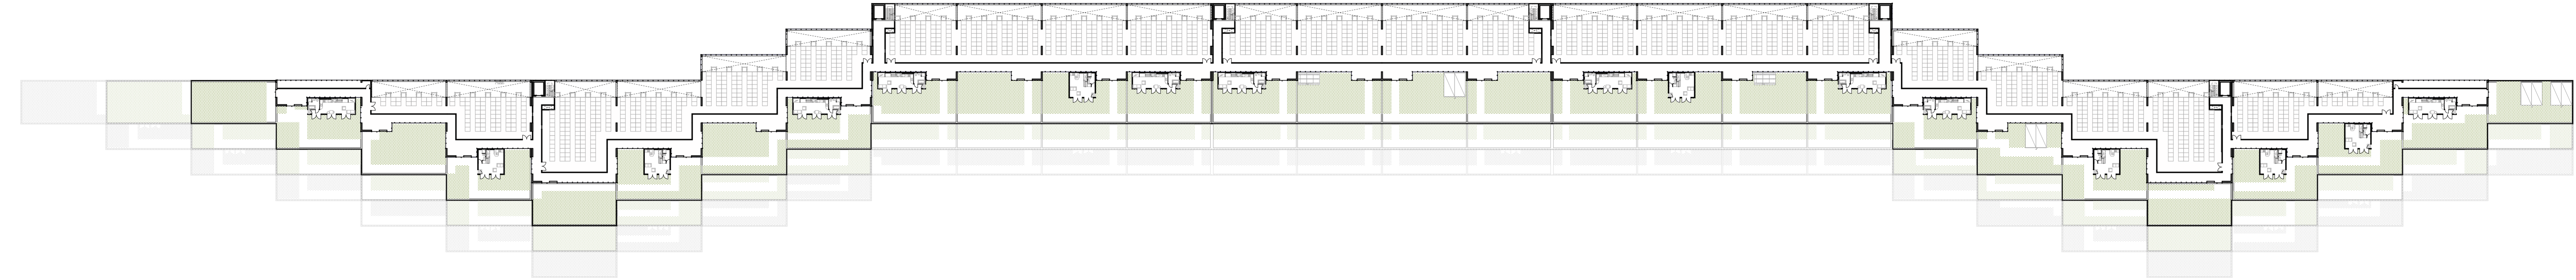

by
Steven van der Woude

SECOND FLOOR

1:500

GREEN - HOUSE

AQUAPONIC FARM AND GREEN RESIDENCE

by
Steven van der Woude

THIRD FLOOR

1:500