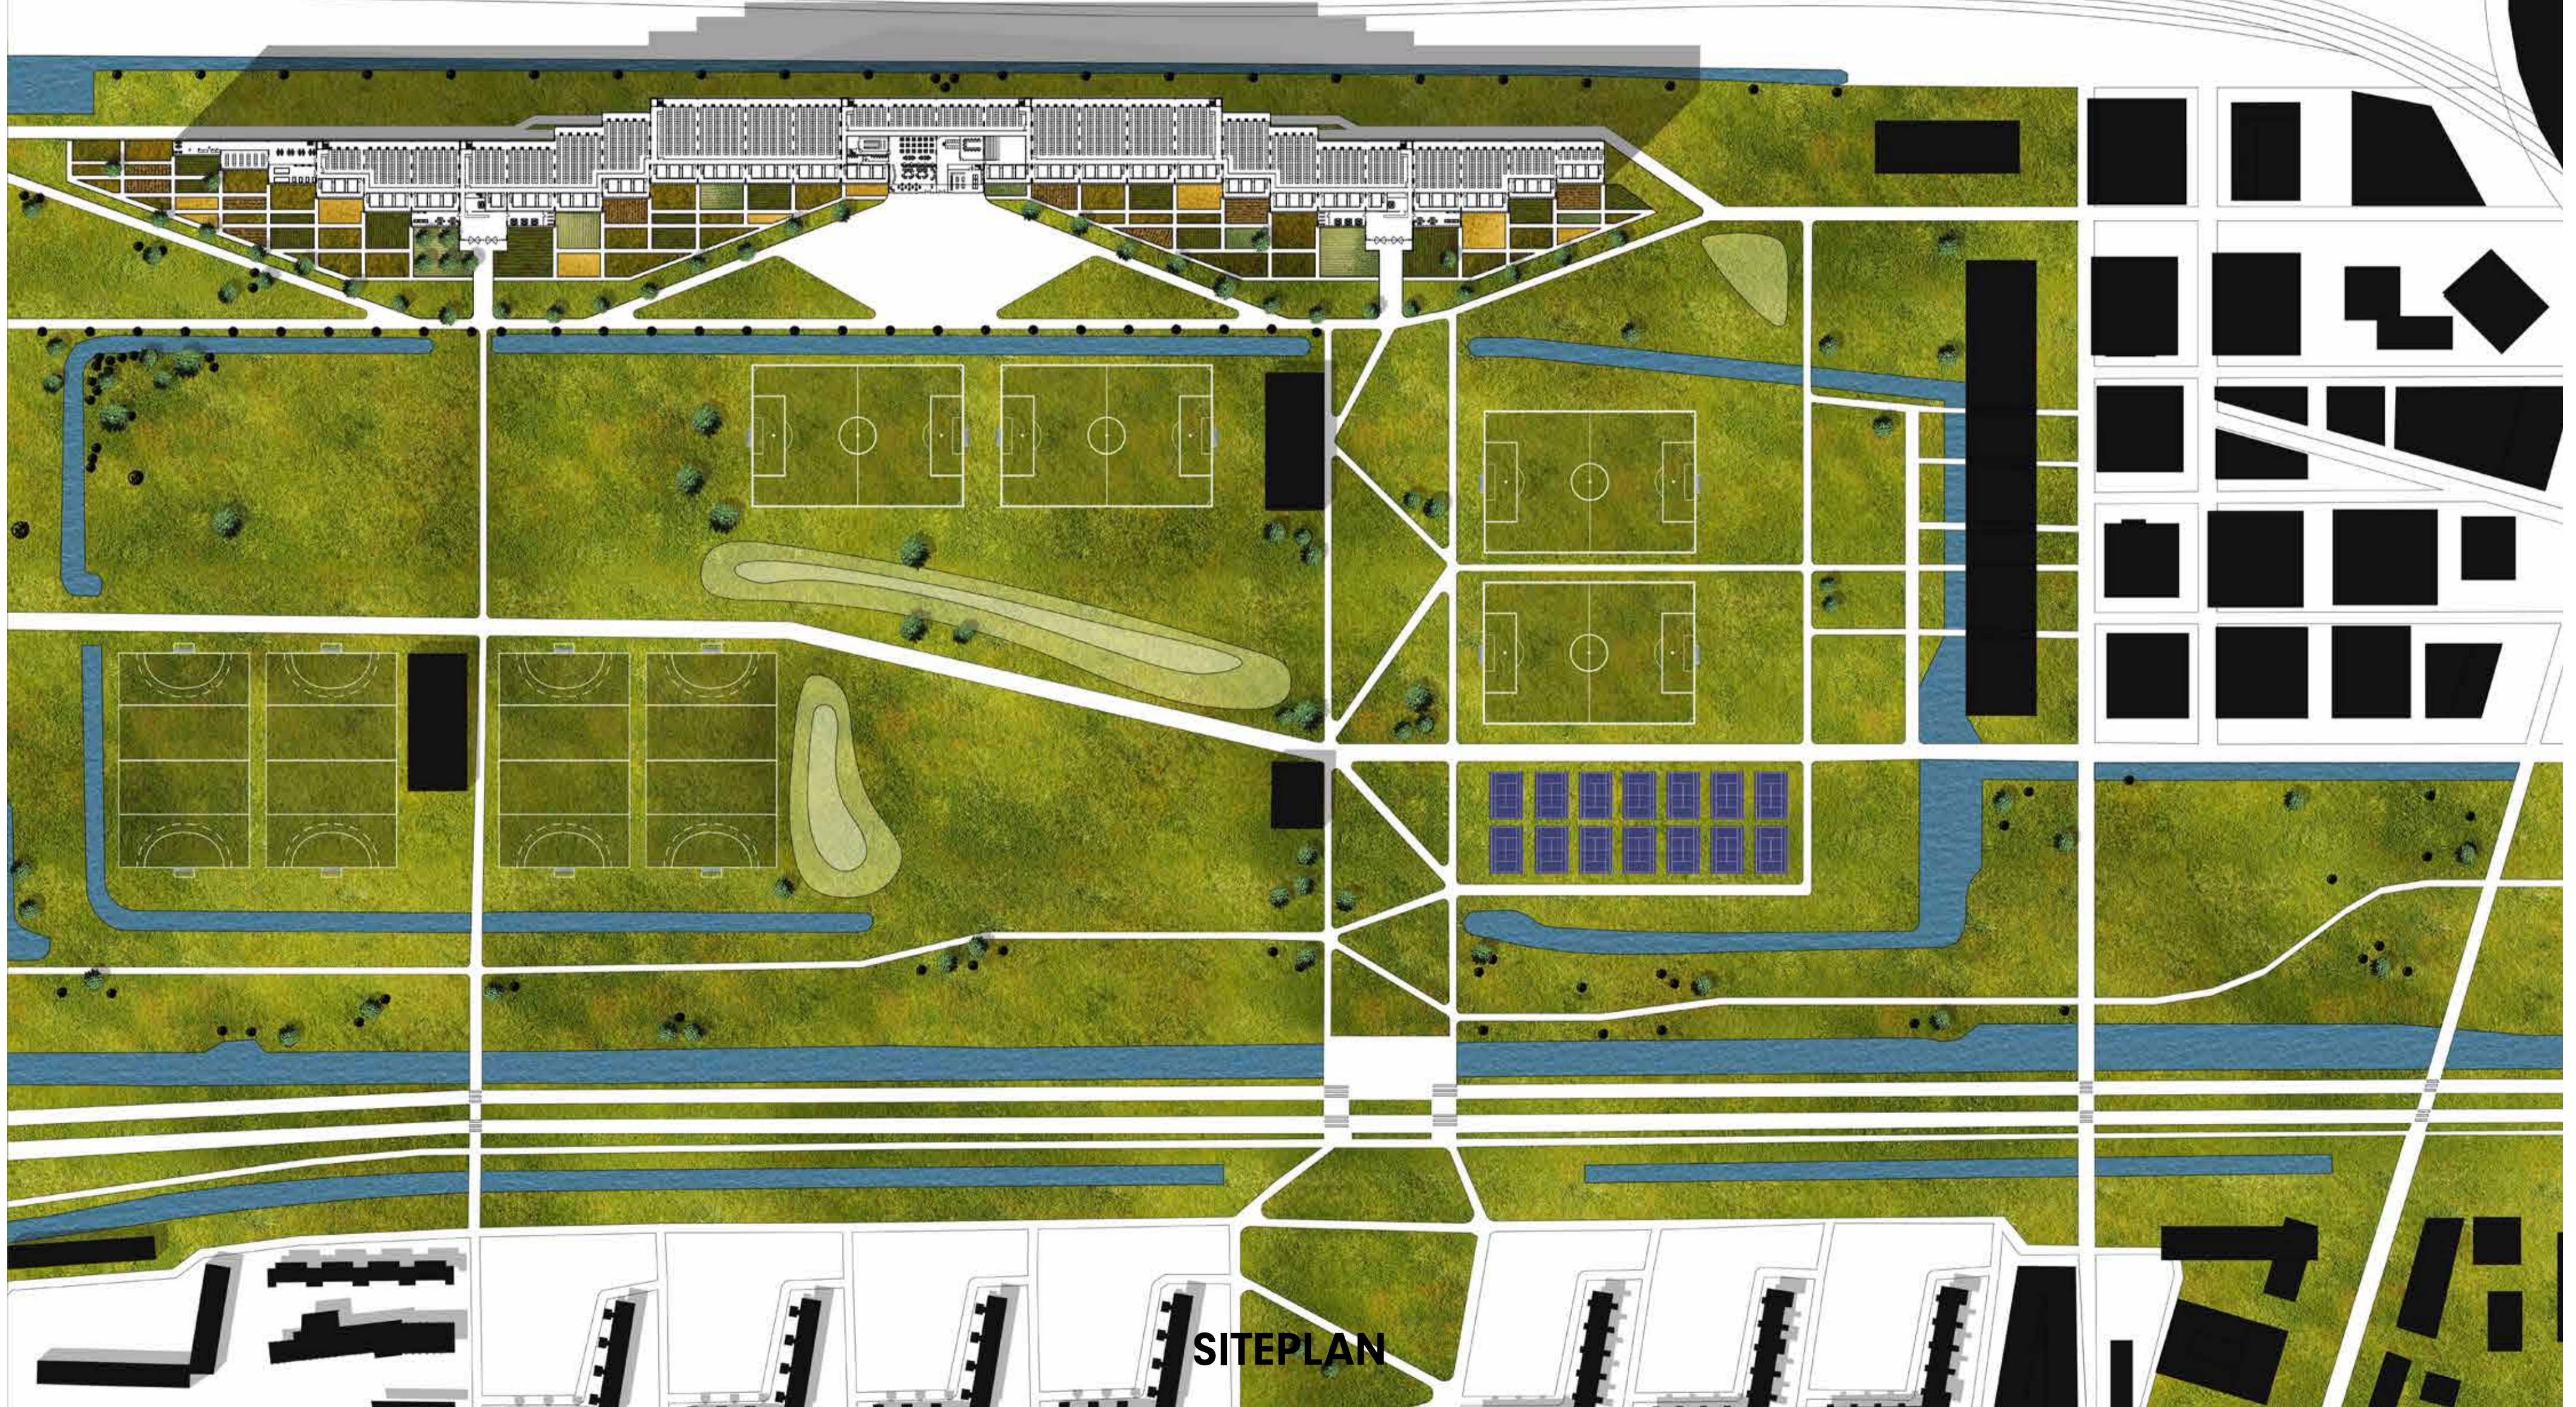

GREEN HOUSE

AQUAPONIC FARM AND GREEN RESIDENCE

by
Steven van der Woude

SITEPLAN

GREEN - HOUSE

AQUAPONIC FARM AND GREEN RESIDENCE

by
Steven van der Woude

GROUND FLOOR

1:500

GREEN - HOUSE

AQUAPONIC FARM AND GREEN RESIDENCE

by
Steven van der Woude

FIRST FLOOR

1:500

GREEN - HOUSE

AQUAPONIC FARM AND GREEN RESIDENCE

by
Steven van der Woude

SECOND FLOOR

1:500

GREEN - HOUSE

AQUAPONIC FARM AND GREEN RESIDENCE

by
Steven van der Woude

THIRD FLOOR

1:500