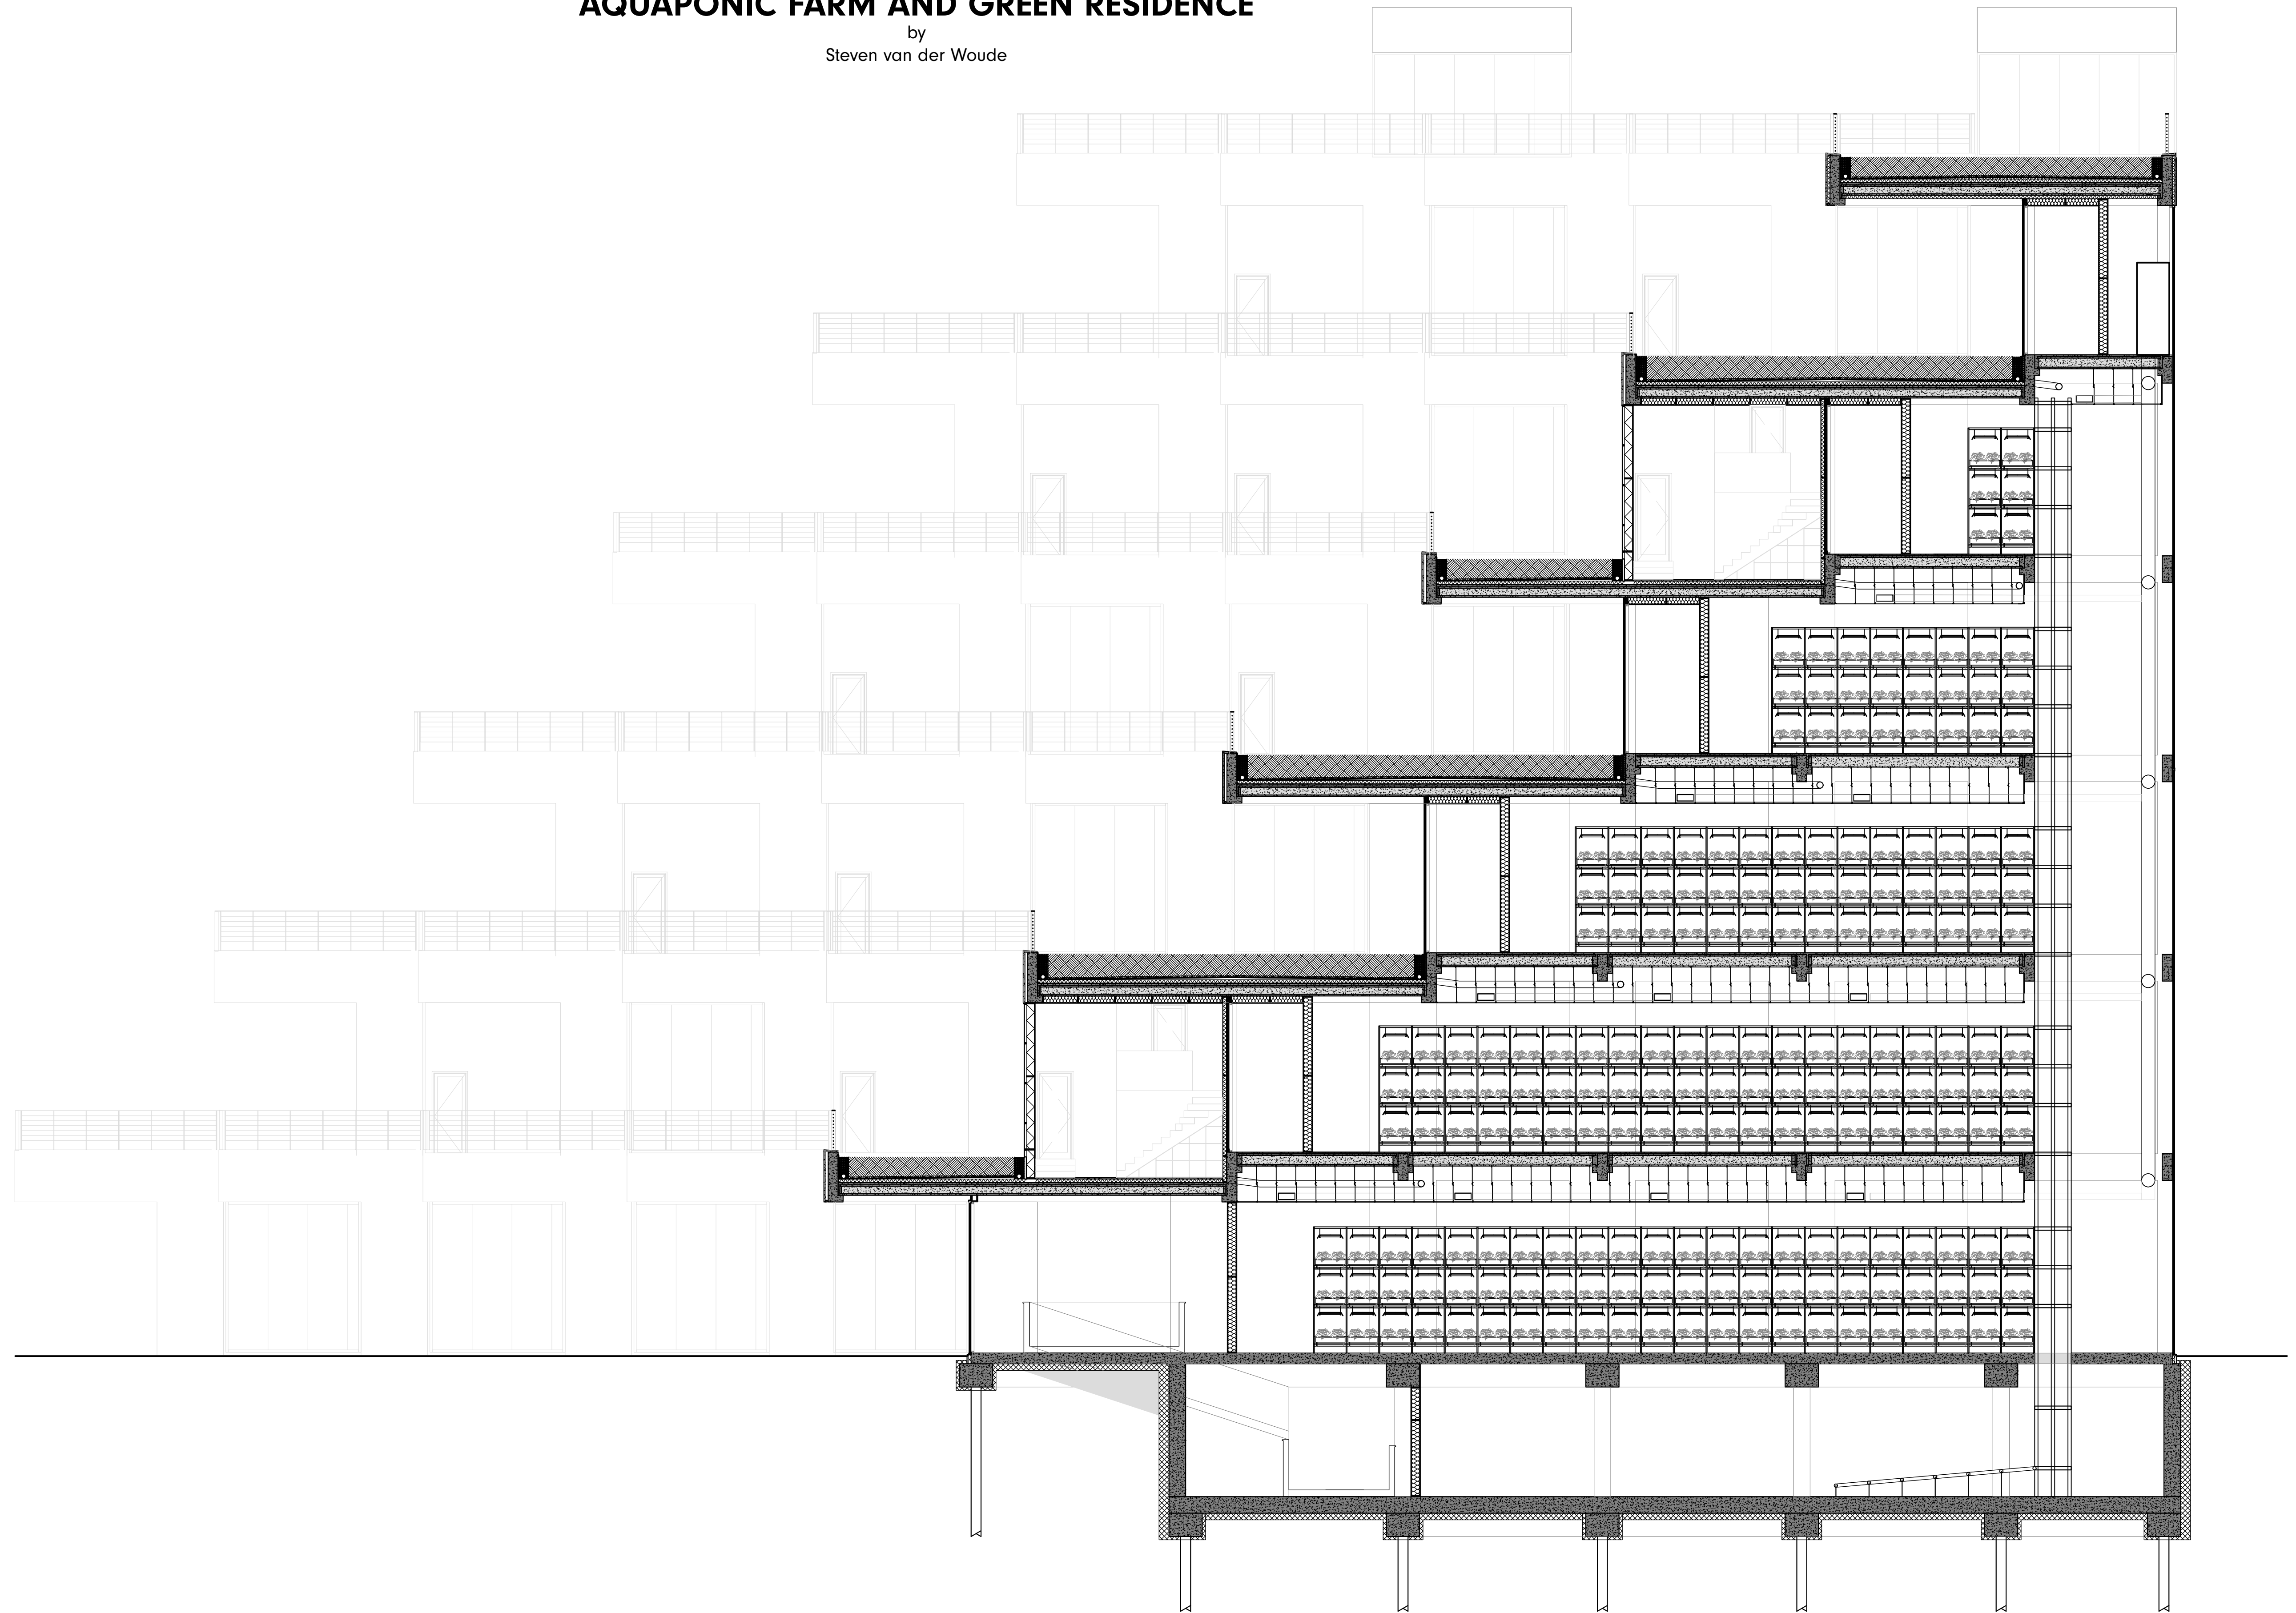

GREEN - HOUSE

AQUAPONIC FARM AND GREEN RESIDENCE

by
Steven van der Woude

SECTION

1:100