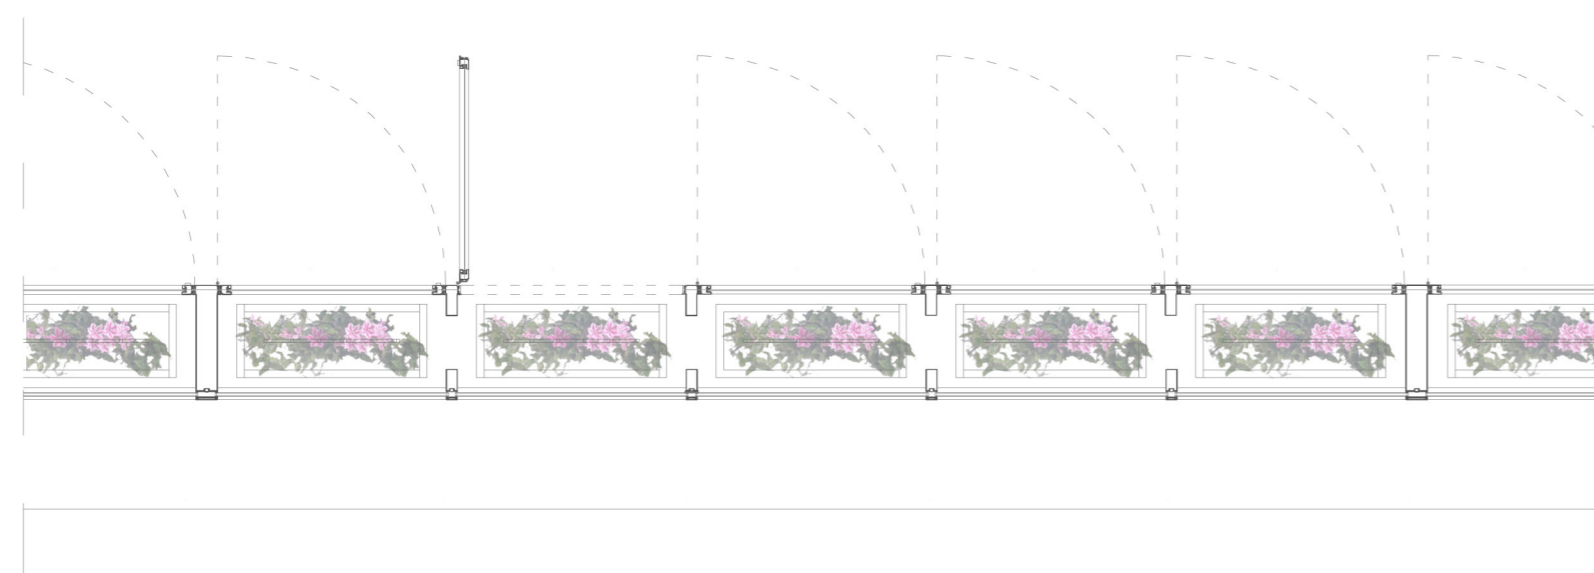

# The green study centre

fragment east facade 1:50