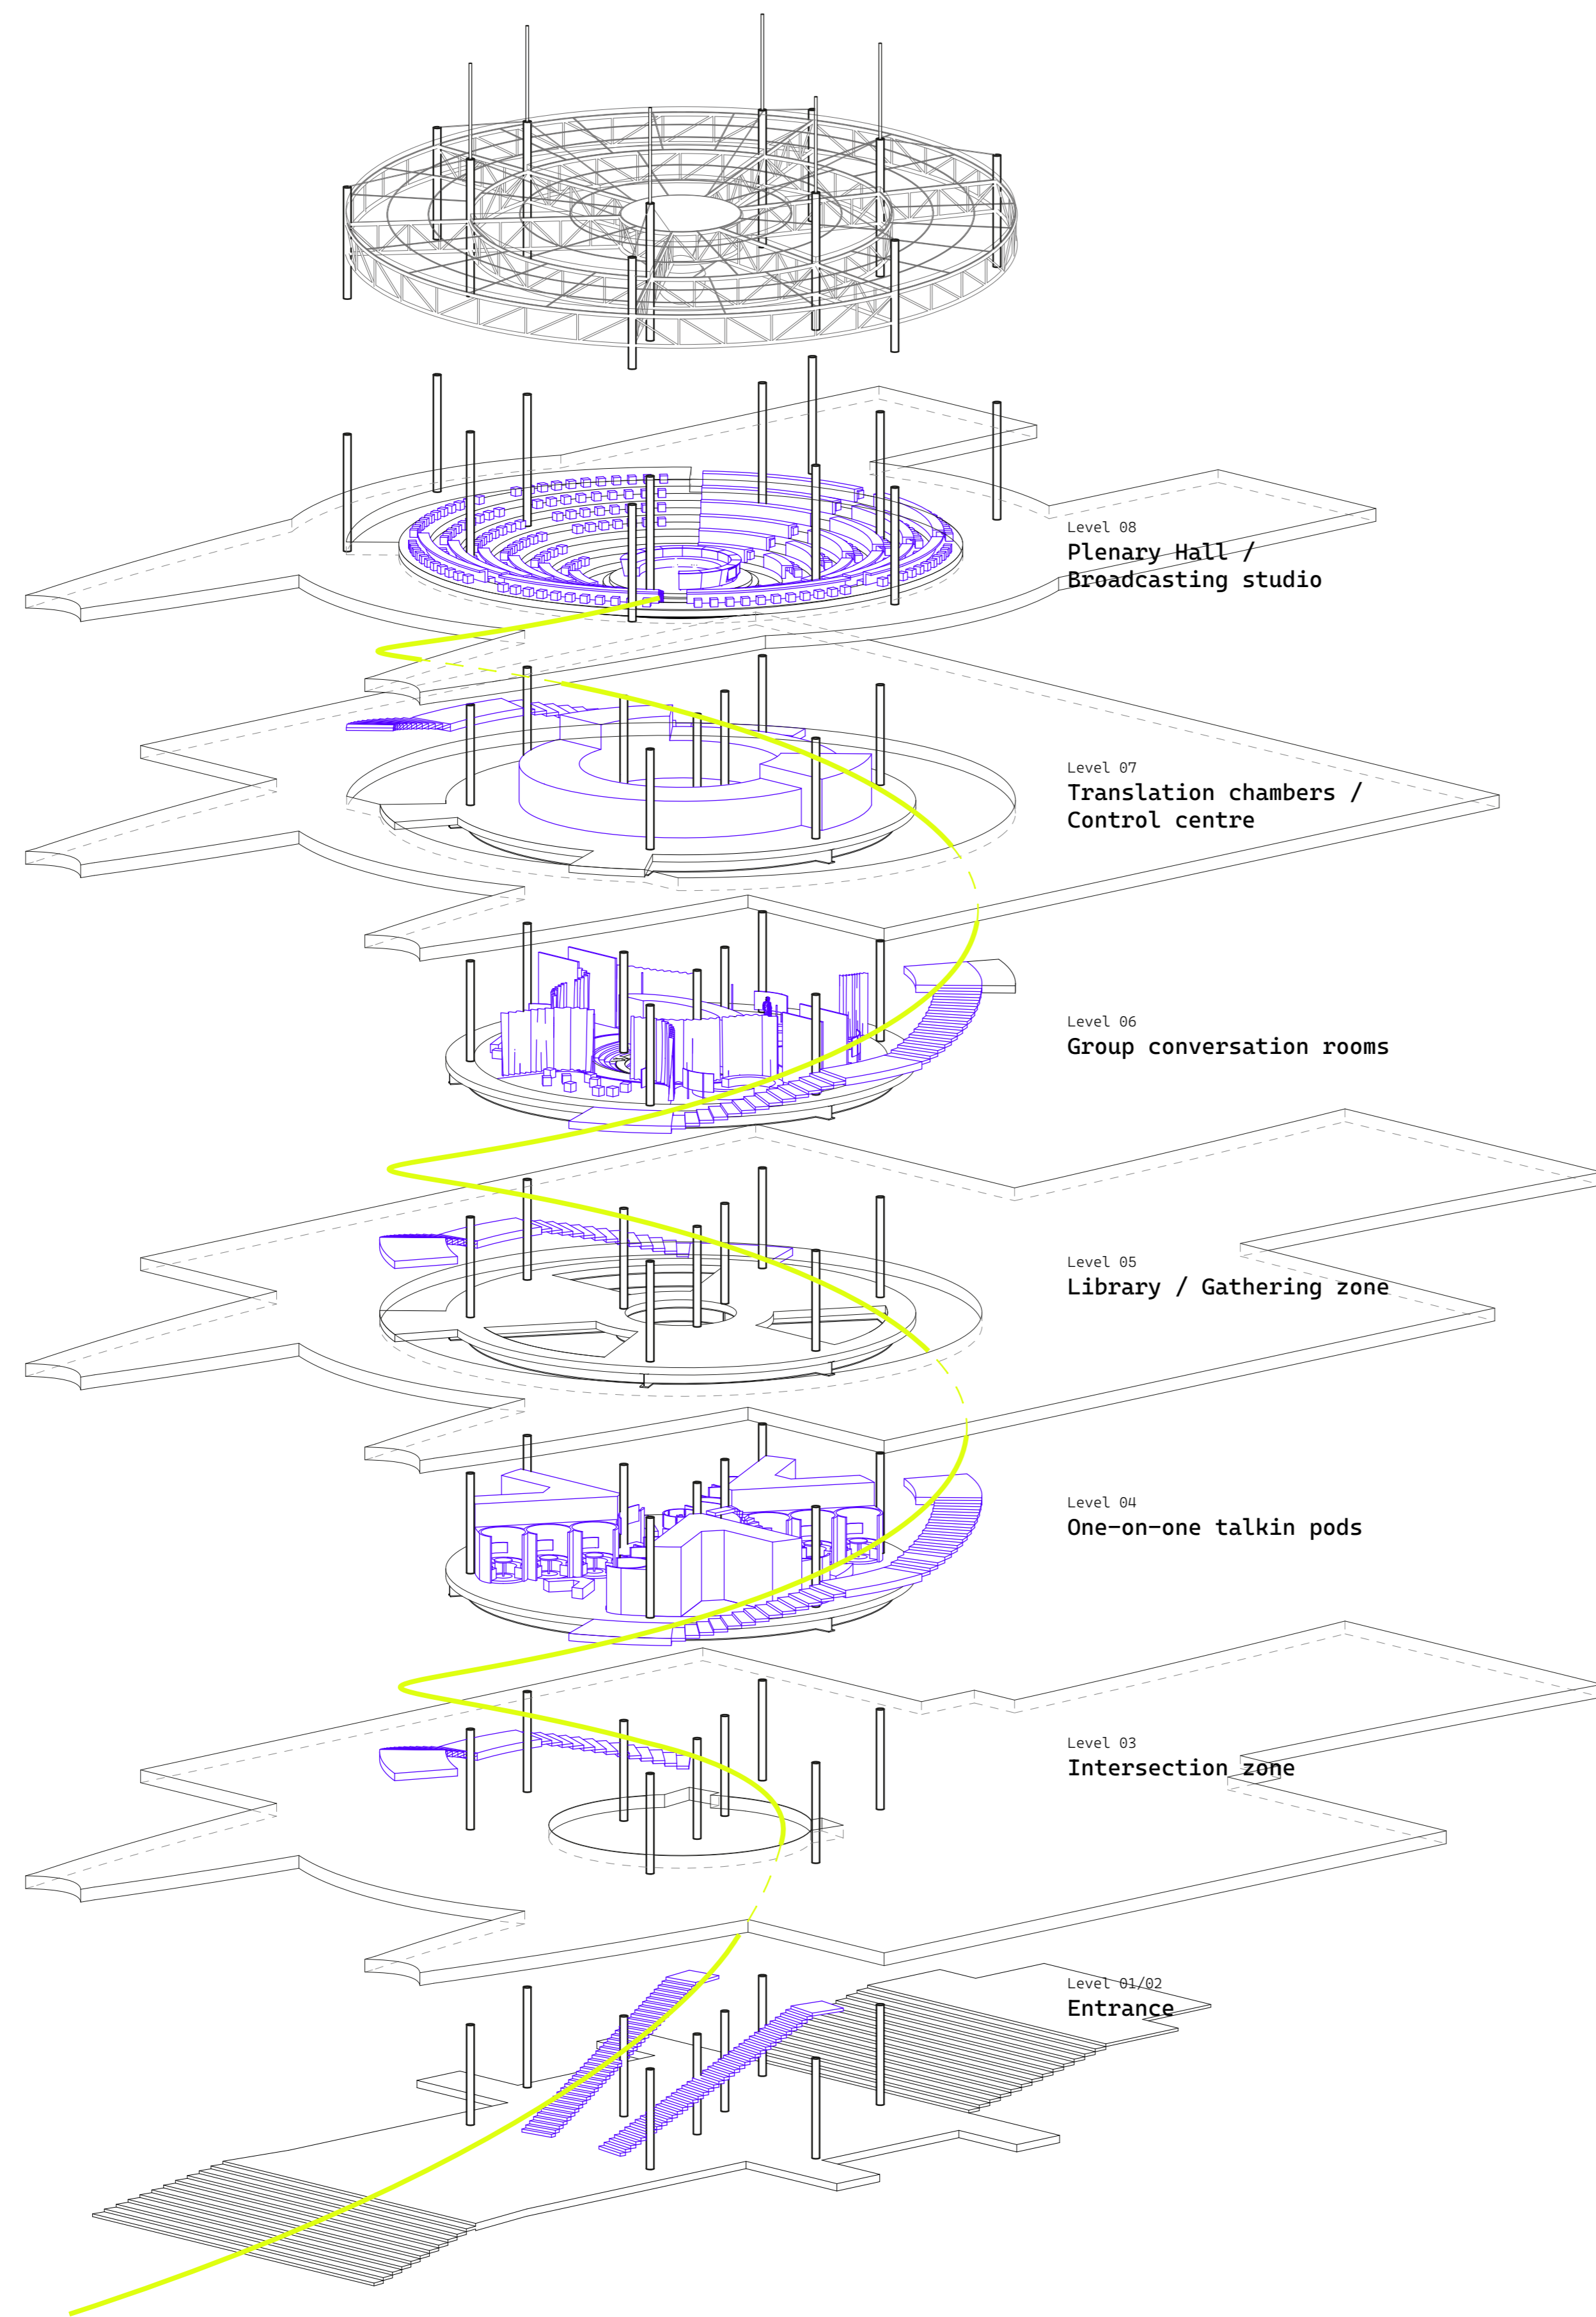

- Public level -

1:500

- Towards subjectification -  
Plan and section 1:200

- Towards objectification -  
Plan and elevation 1:200

- Discussion stages -  
Axonometry

- Facade cross section -  
1:20