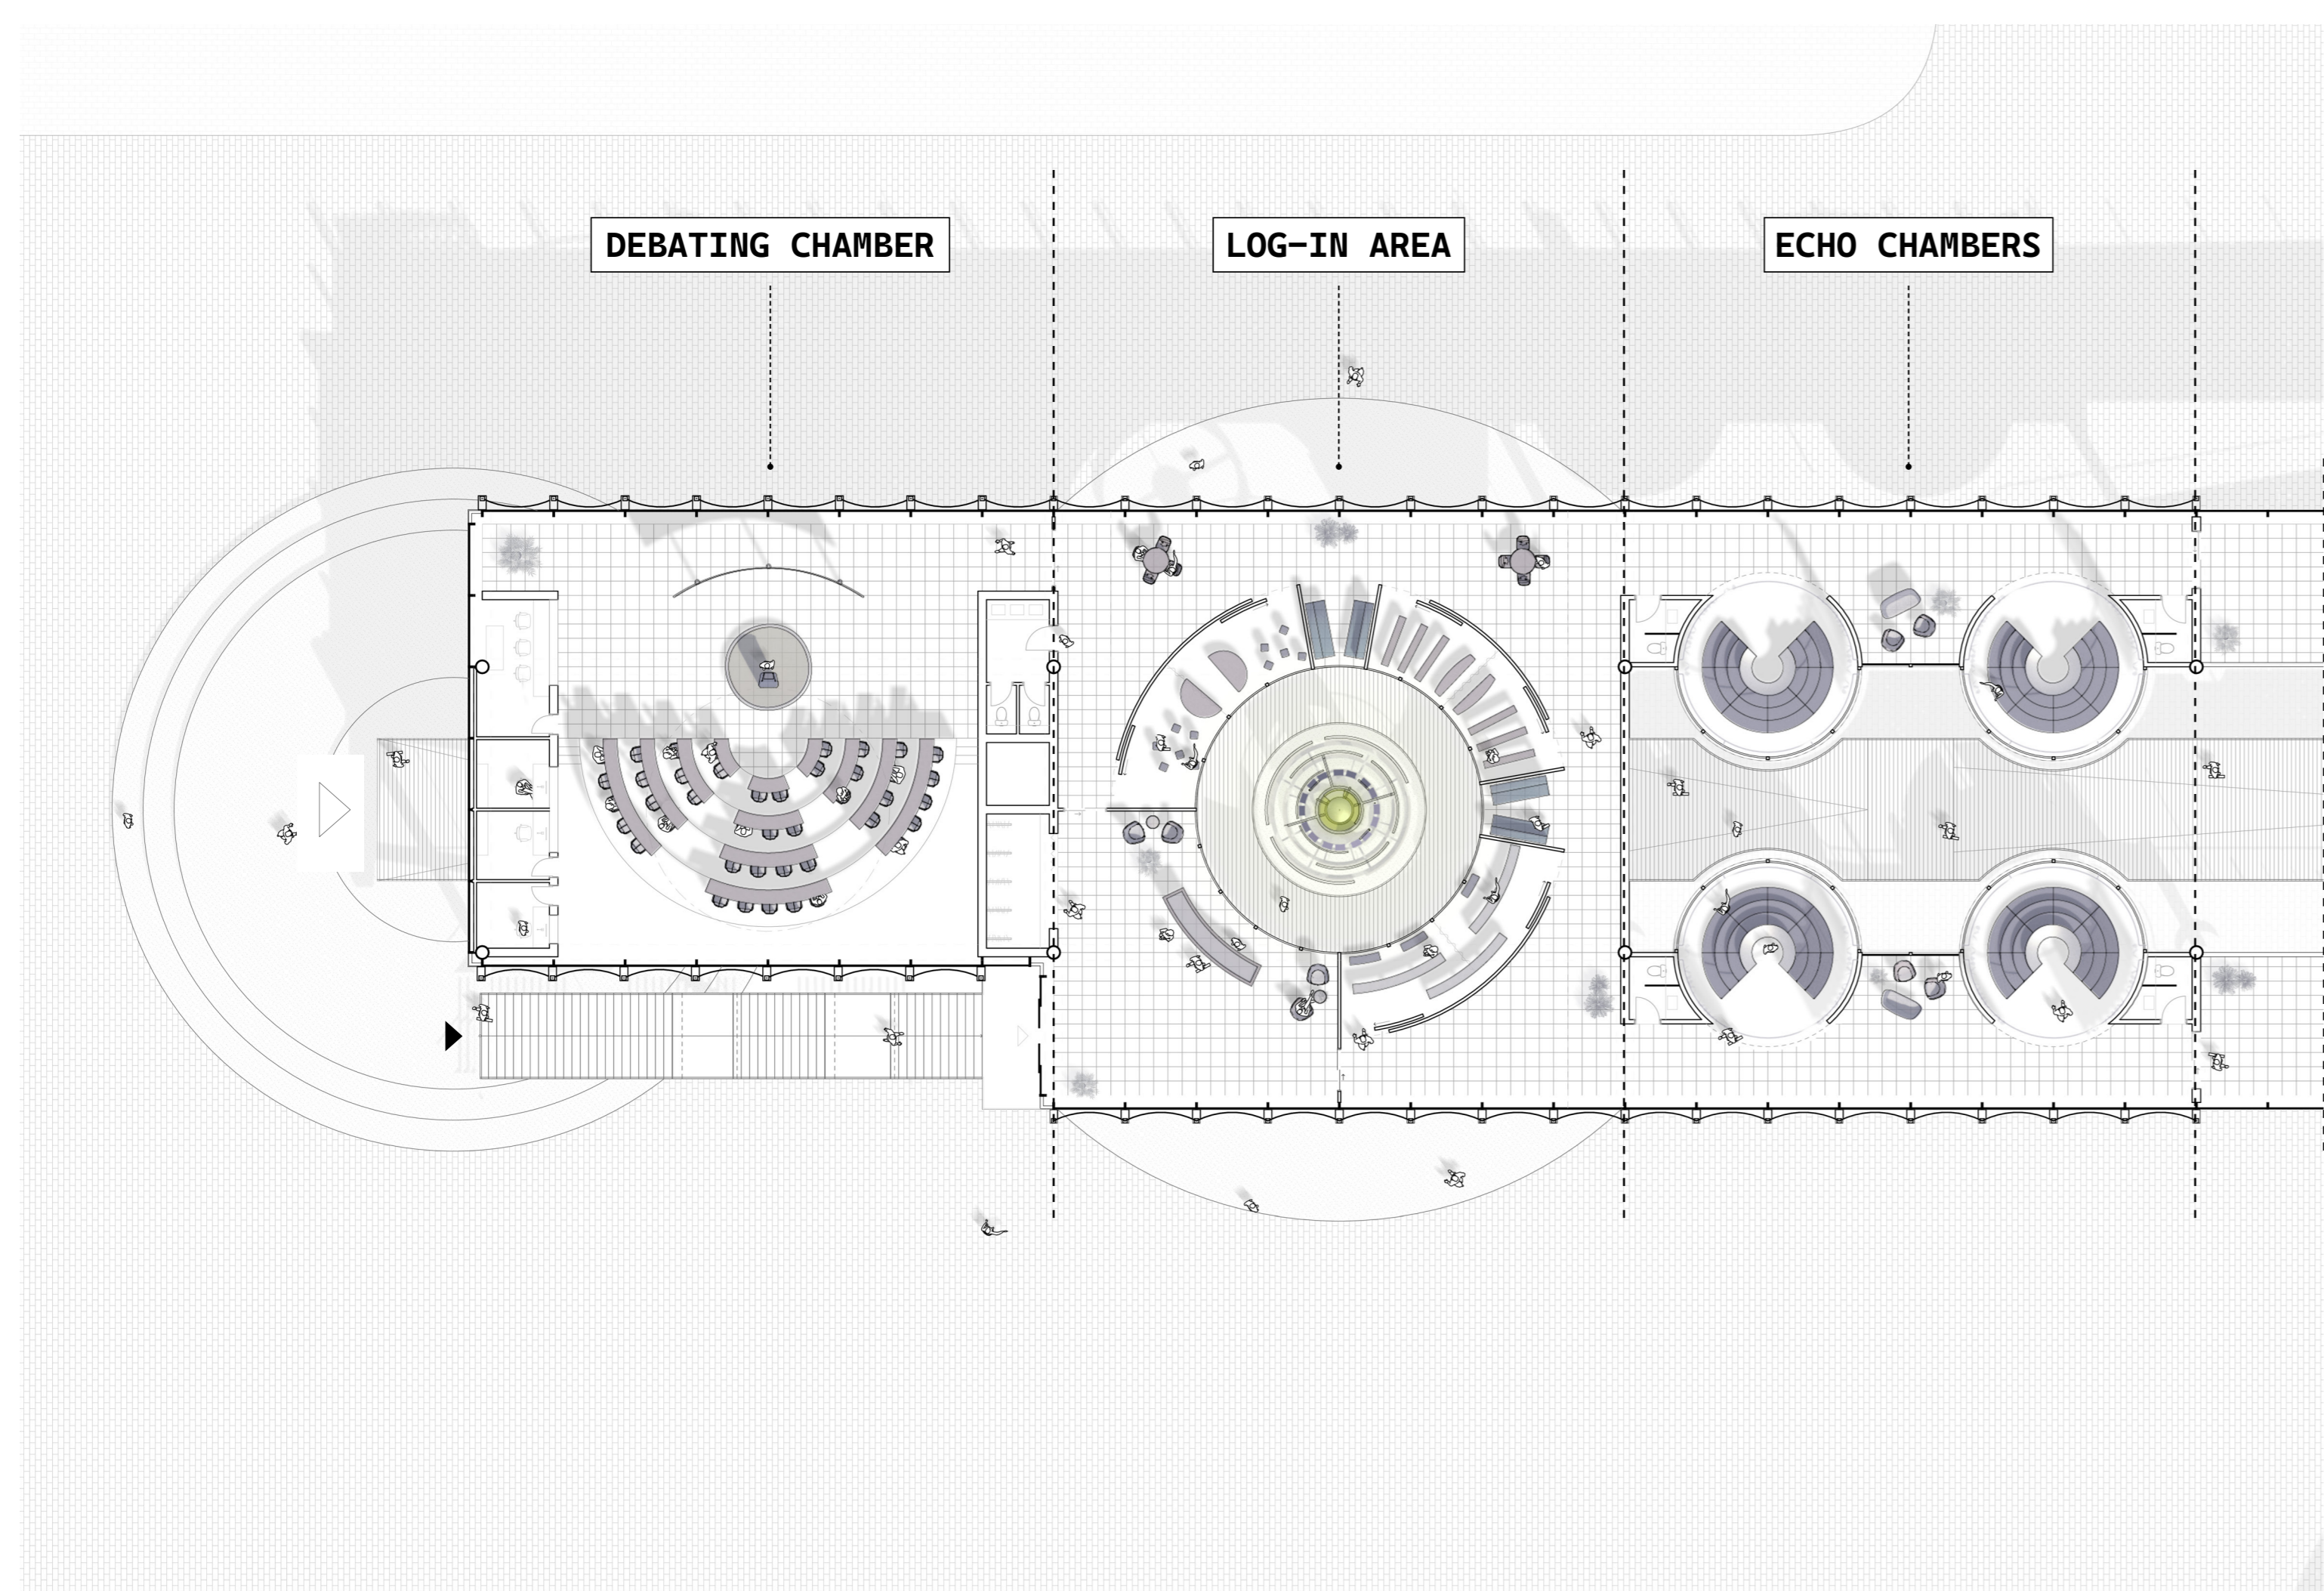

- Public level -

1:500

- Towards subjectification -  
Plan and section 1:200

- Towards objectification -  
Plan and elevation 1:200

- Discussion stages -  
Axonometry

- Facade cross section -  
1:20