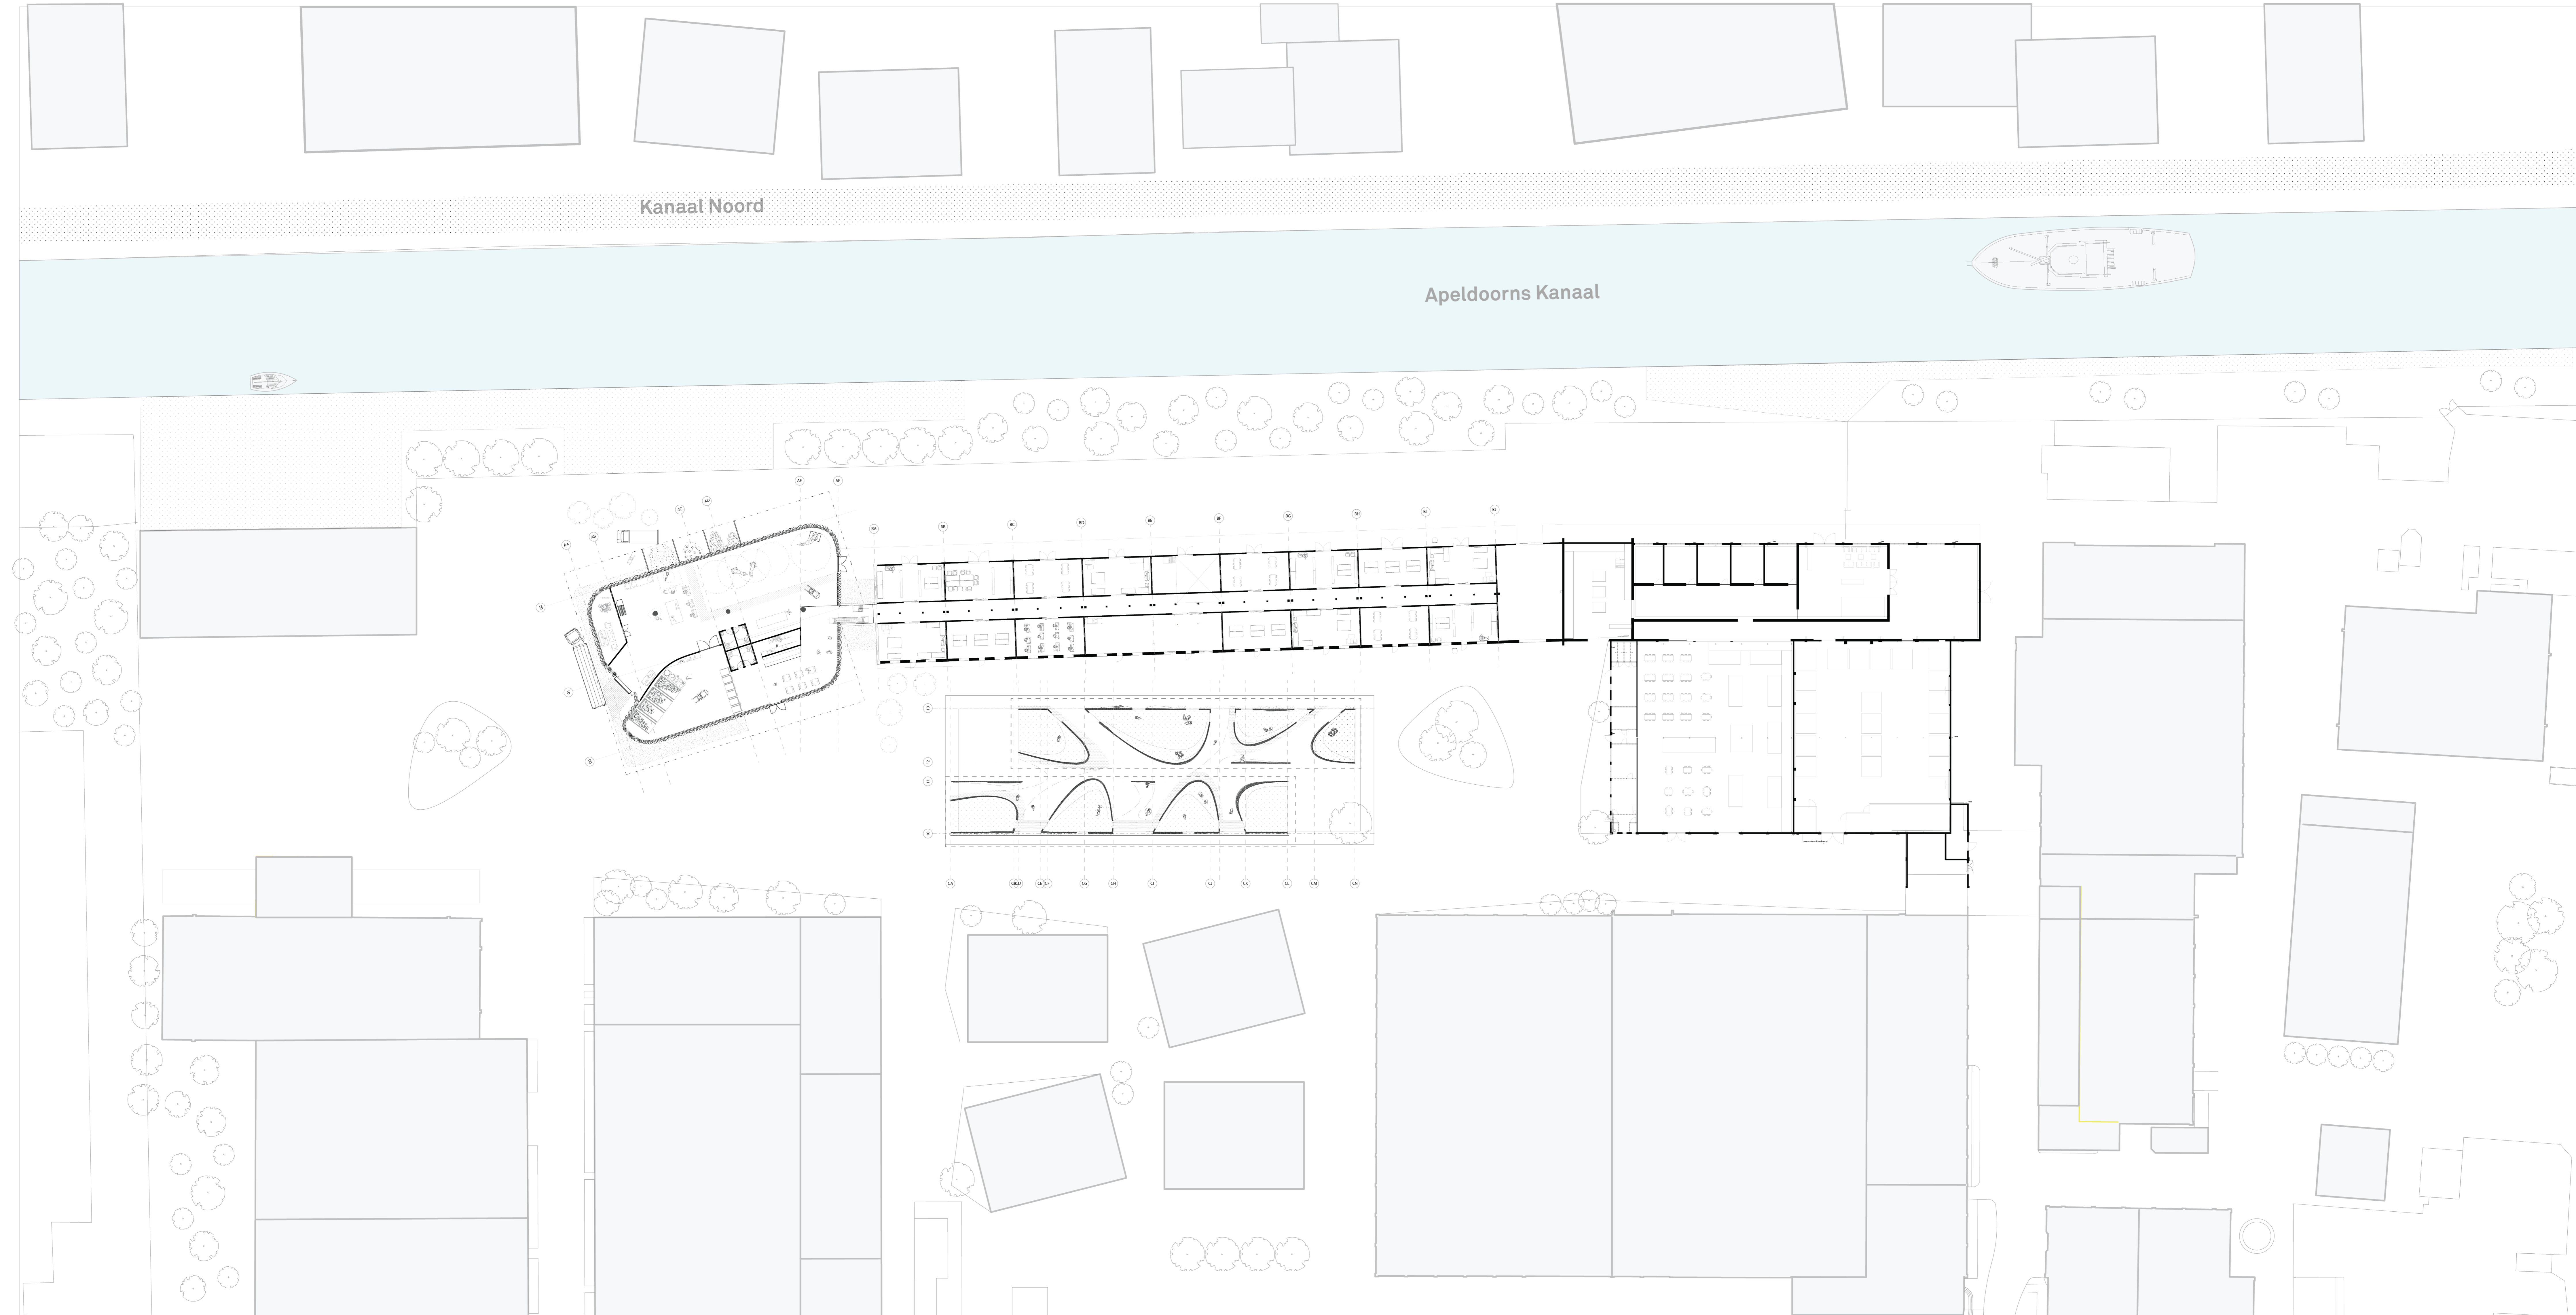

**ZWITSAL CIRCULARITY HUB - MASTERPLAN**  
A LOCAL VENTURE FOR LOCALS GLOBALLY

MASTERPLAN ZWITSAL  
LVL 00  
SCALE 1:500