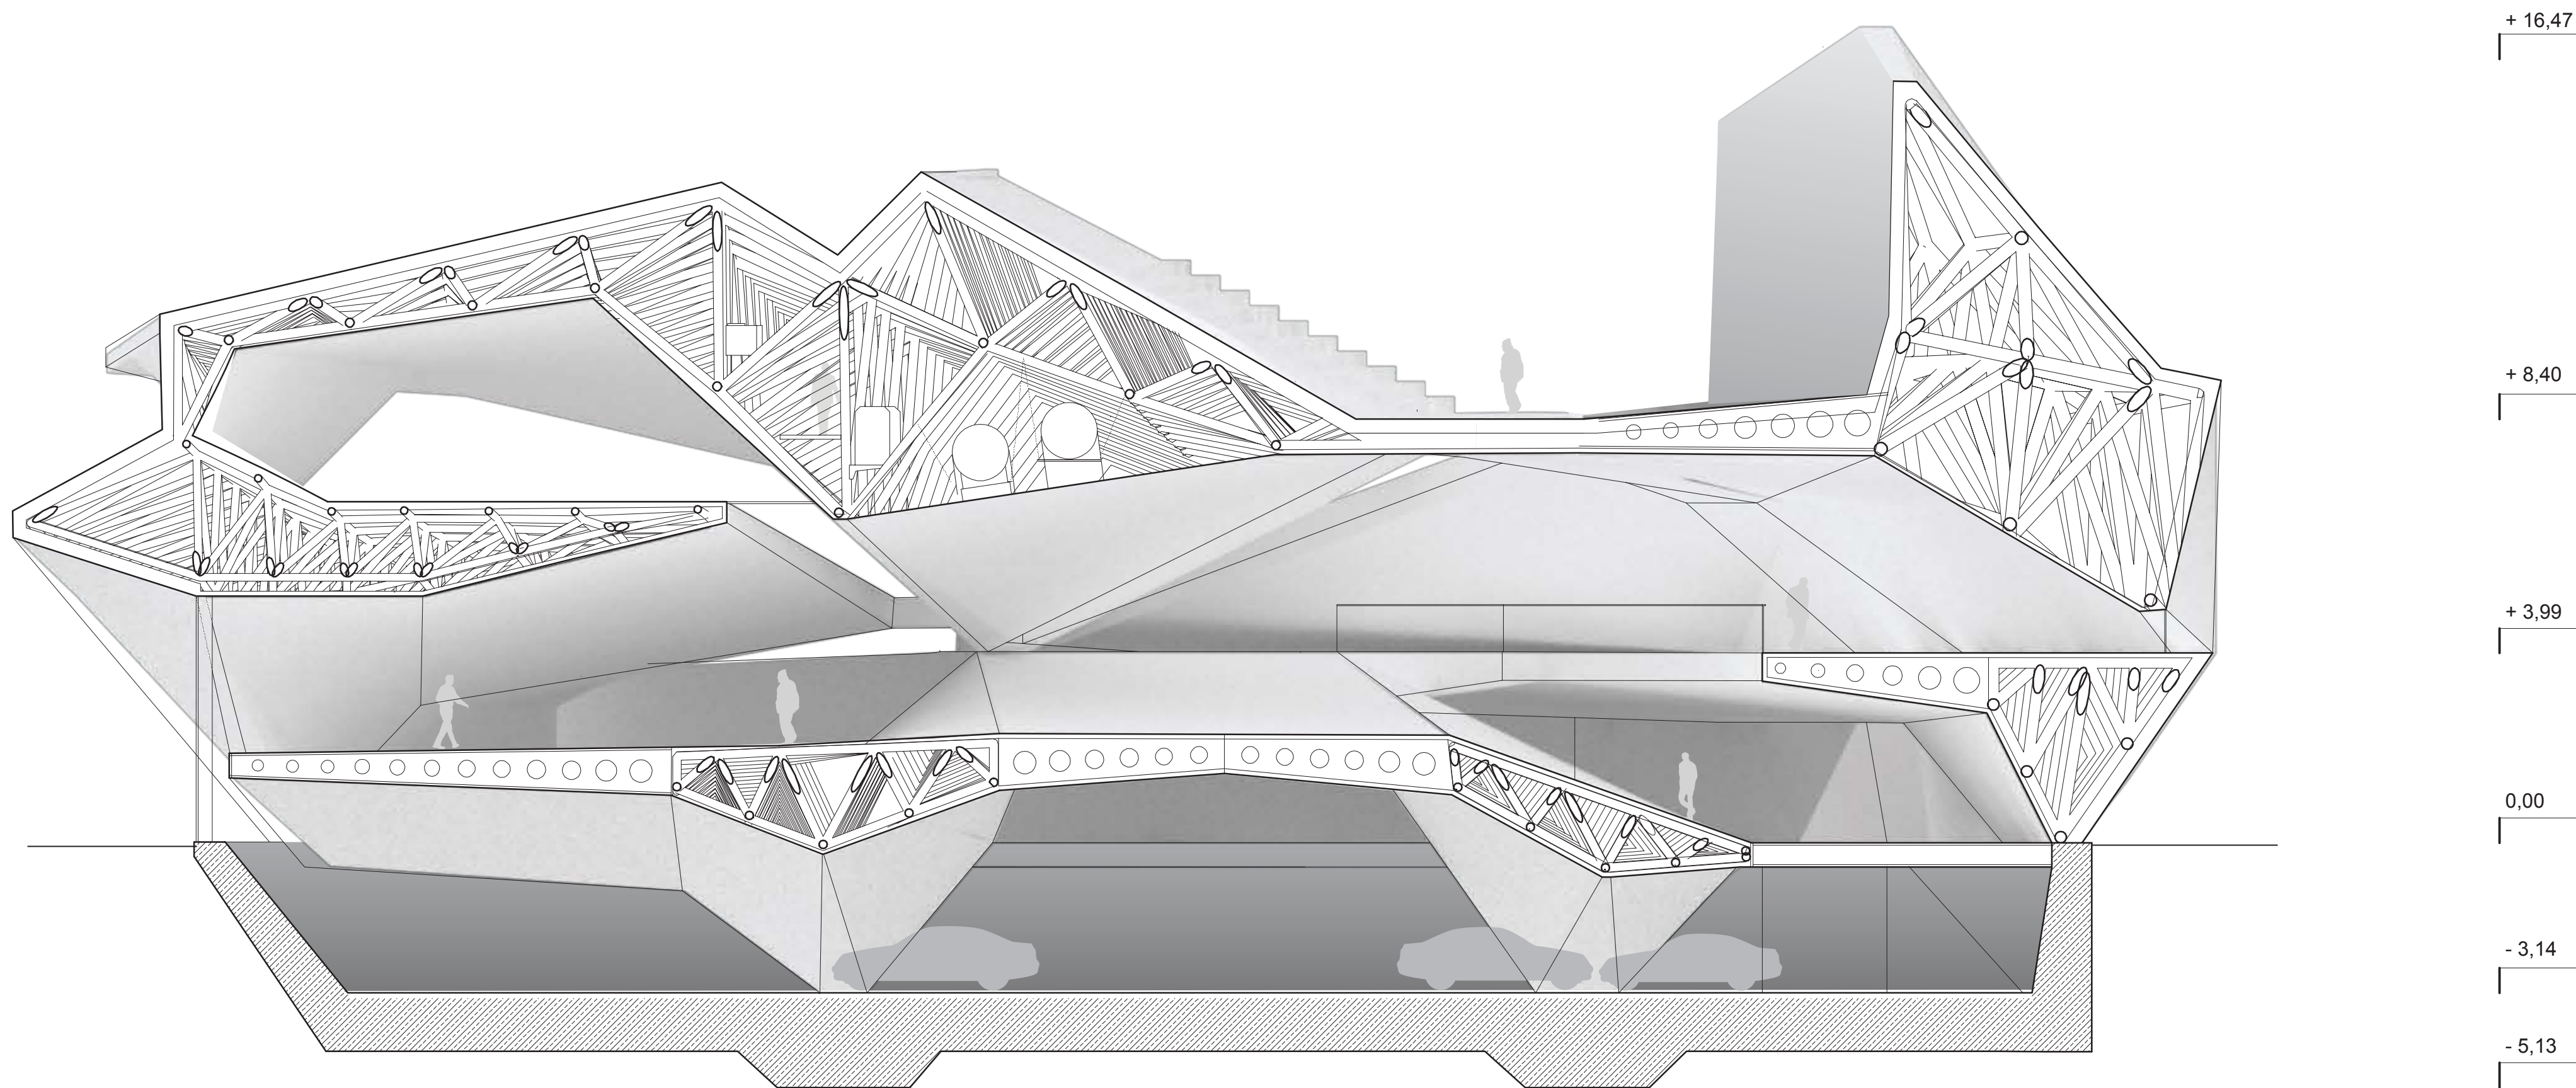

historical museum lublin

tomasz puszczyk 1398253
level 0

level +1
tomasz puszczyk 1398253