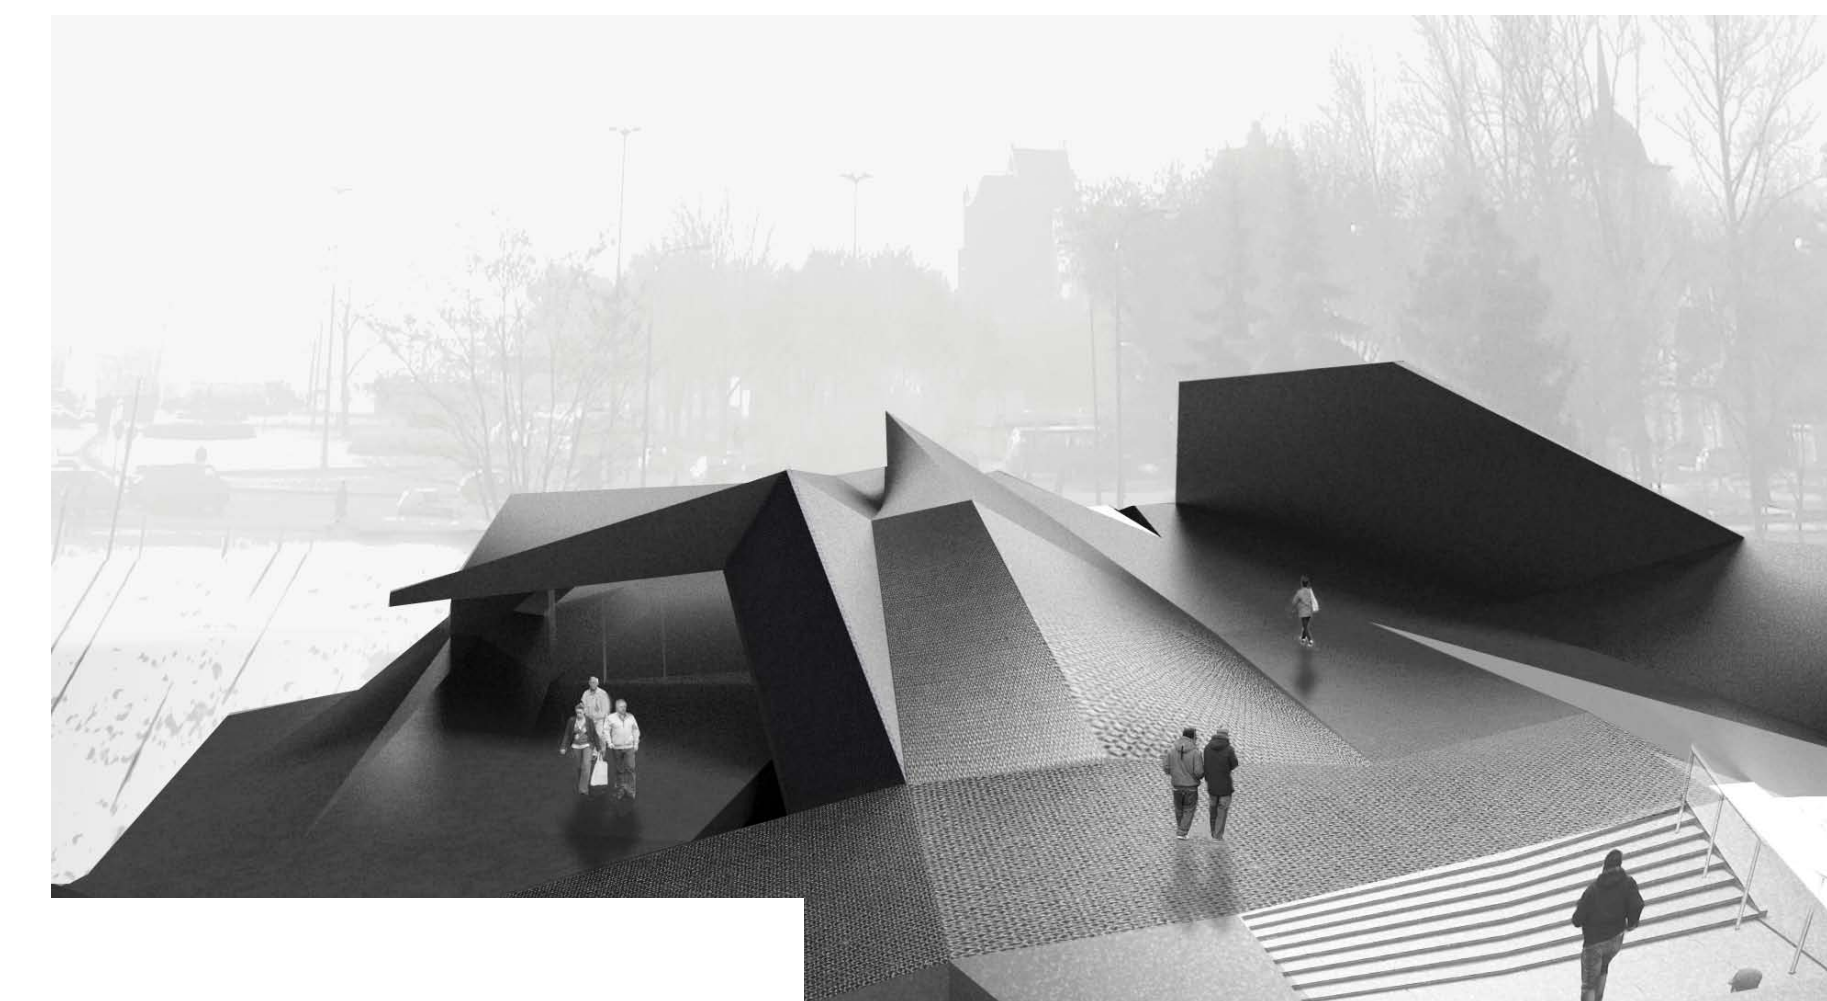

historical museum lublin

tomasz puszczyk 1398253
level 0

level +1
tomasz puszczyk 1398253