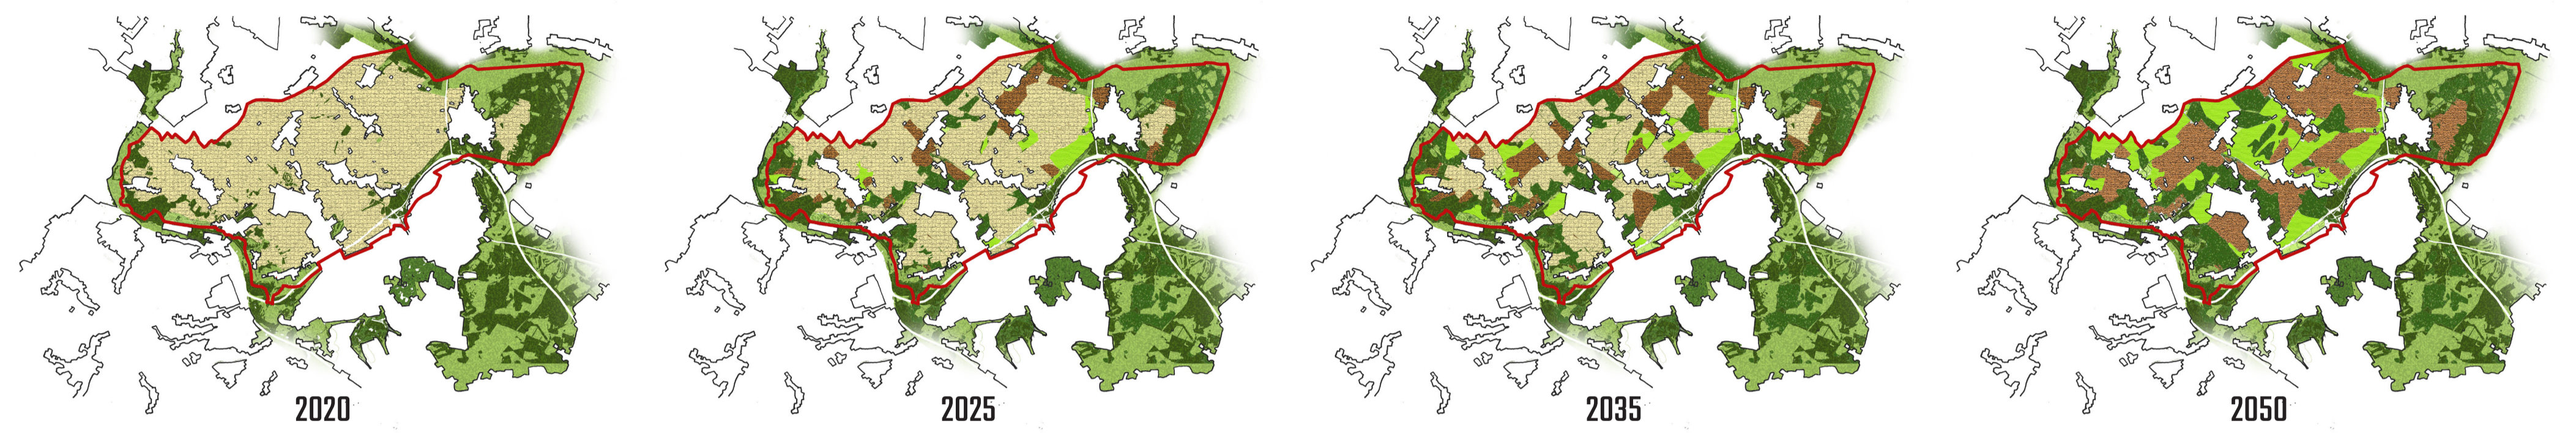

# PRODUCTIVE SYMBIOSIS

- design of a productive landscape contributing to recreational value and an ecologically healthy and continuous habitat for people and wildlife -

## DESIGN OBJECTIVES

**LEGEND**

- water
- outside Parkstad border
- natural forest
- natural open land
- cultivated woods
- rational strips
- food park
- agroforestry
- built environment
- church

VILLAGE / CITY