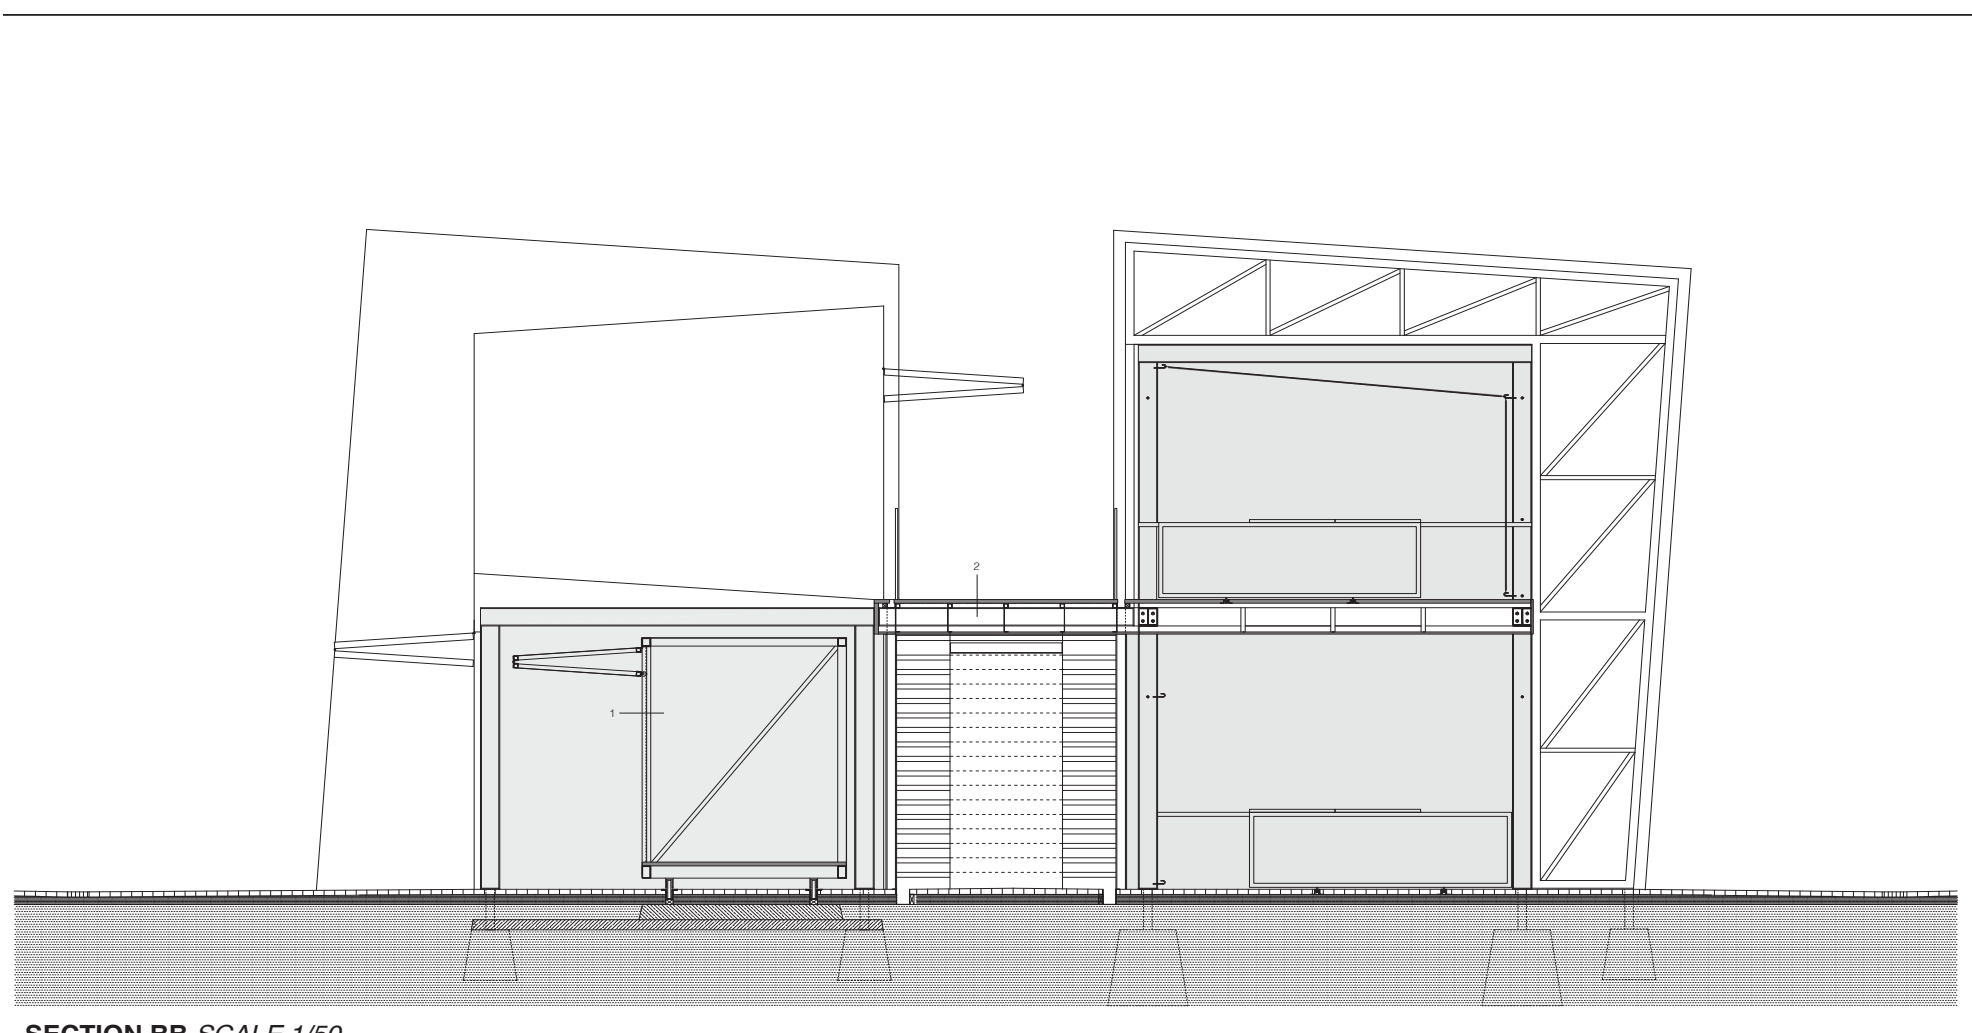

SECTION BB SCALE 1/50