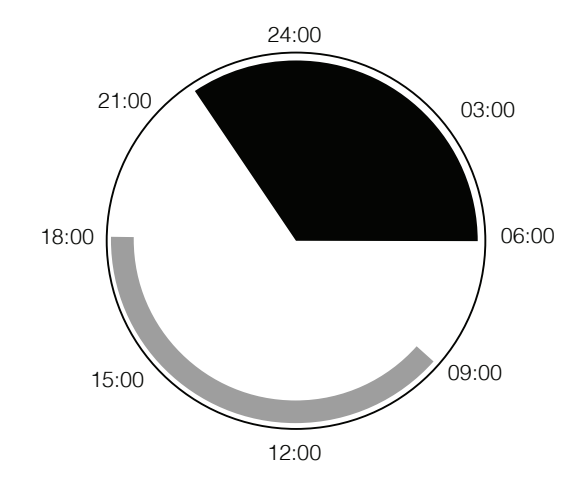

09:00-18:00

People's cafe
Mobile Stall

PINAR BALAT. NOVEMBER 10, 2011

People's cafe
Mobile Stall

06:00-09:00/18:00-21:00/21:00-06:00

06:00-09:00/18:00-21:00/21:00-06:00