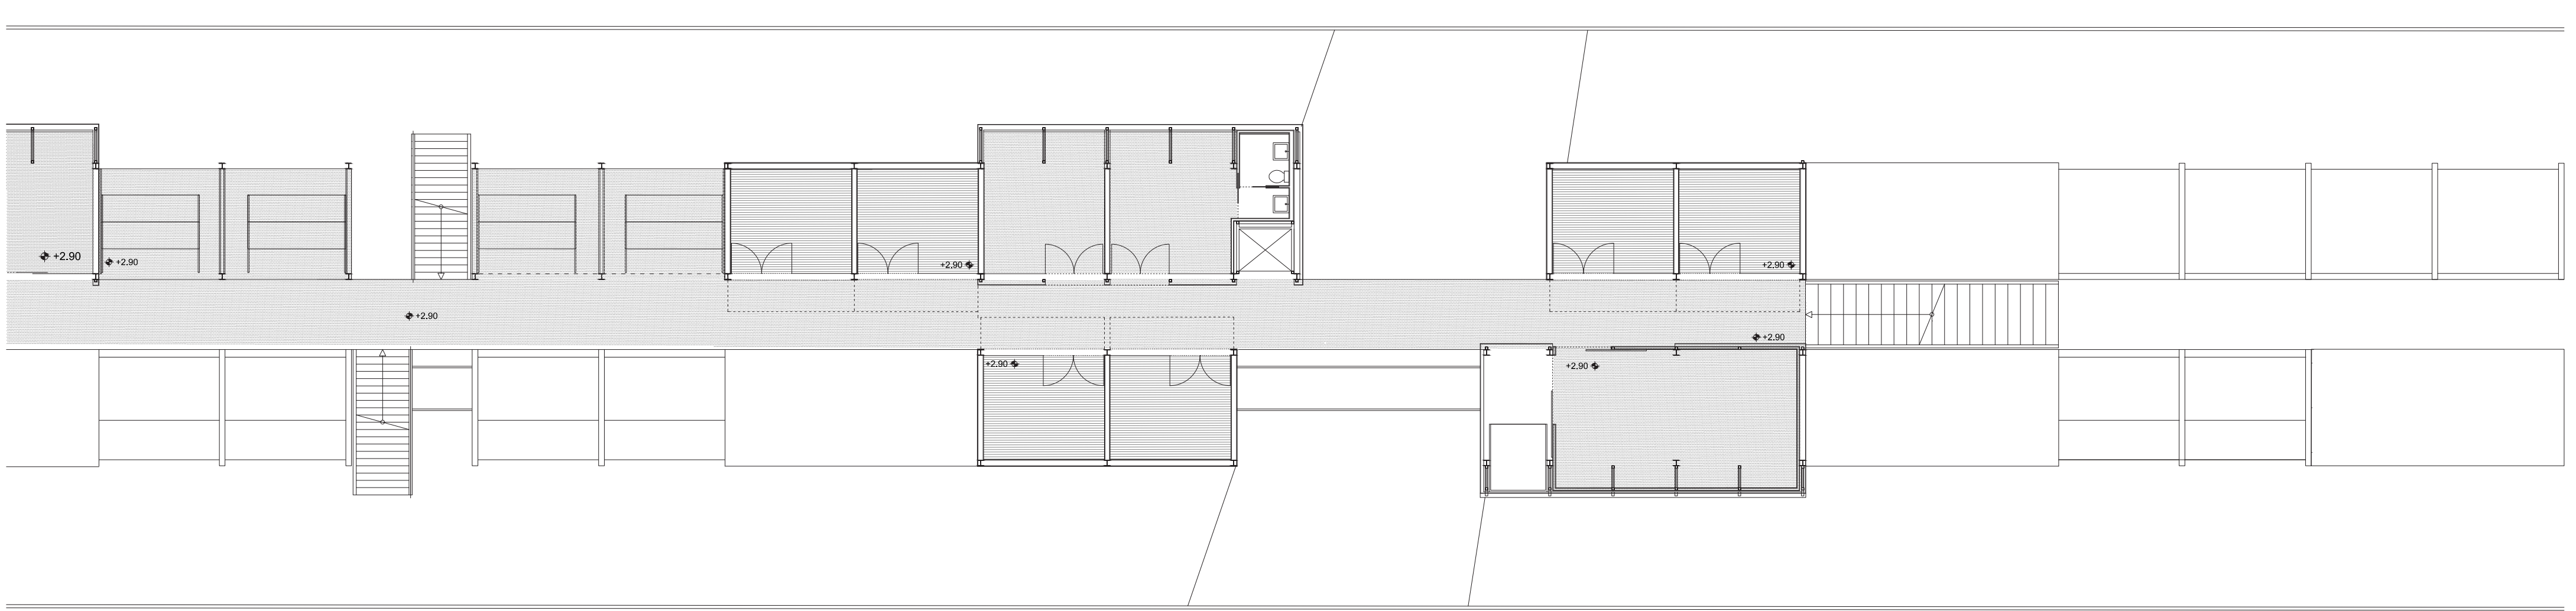

ROOF PLAN SCALE 1/500