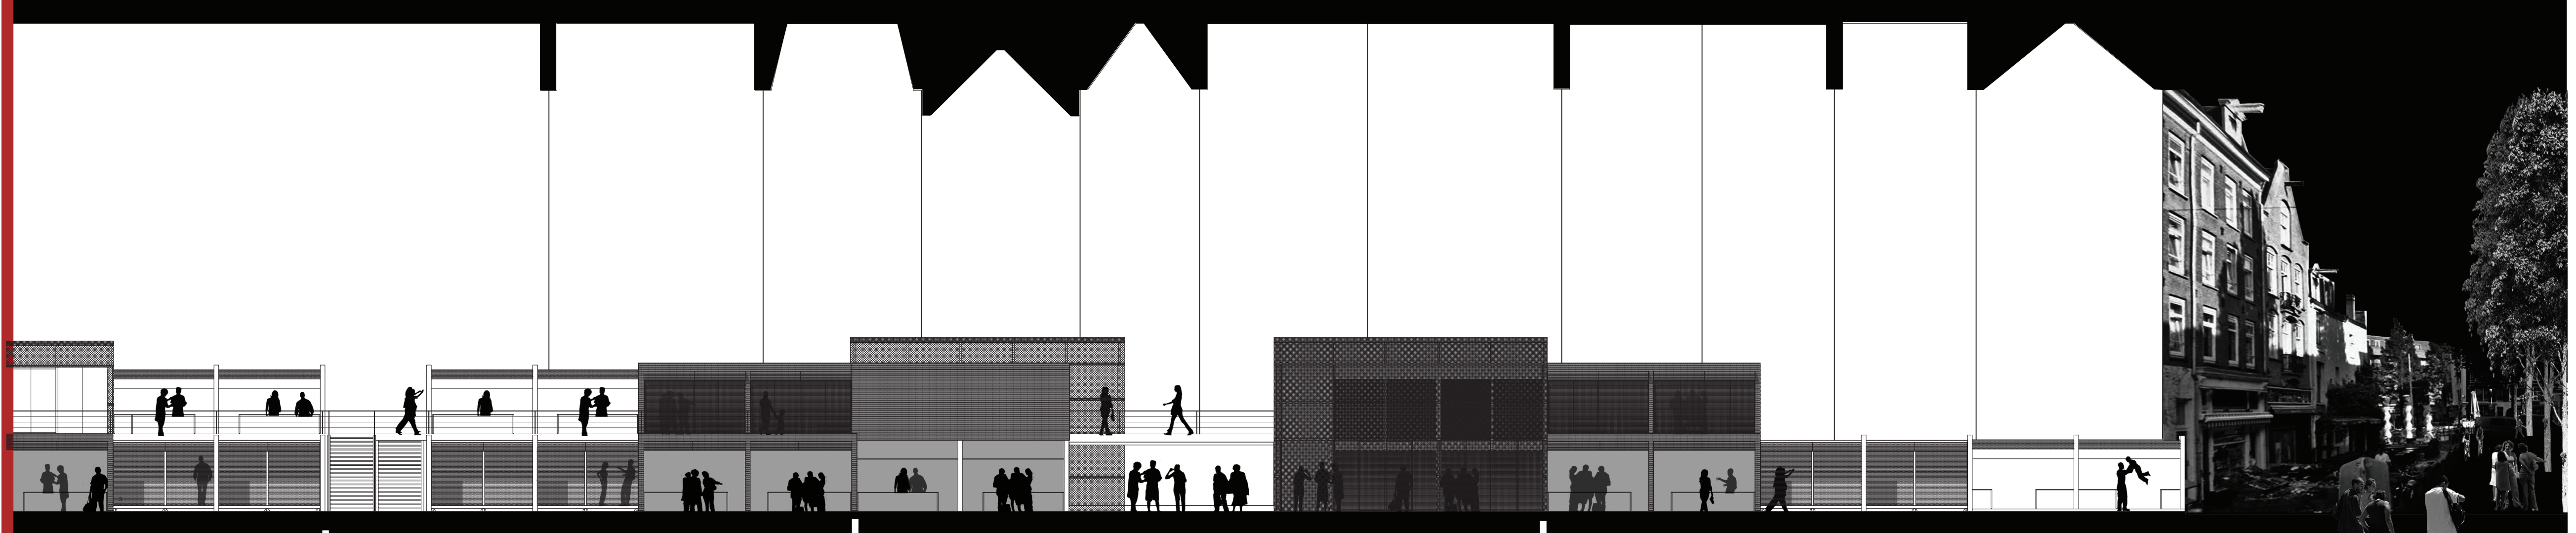

People's cafe
Mobile Stall

06:00-09:00/18:00-21:00/21:00-06:00

06:00-09:00/18:00-21:00/21:00-06:00