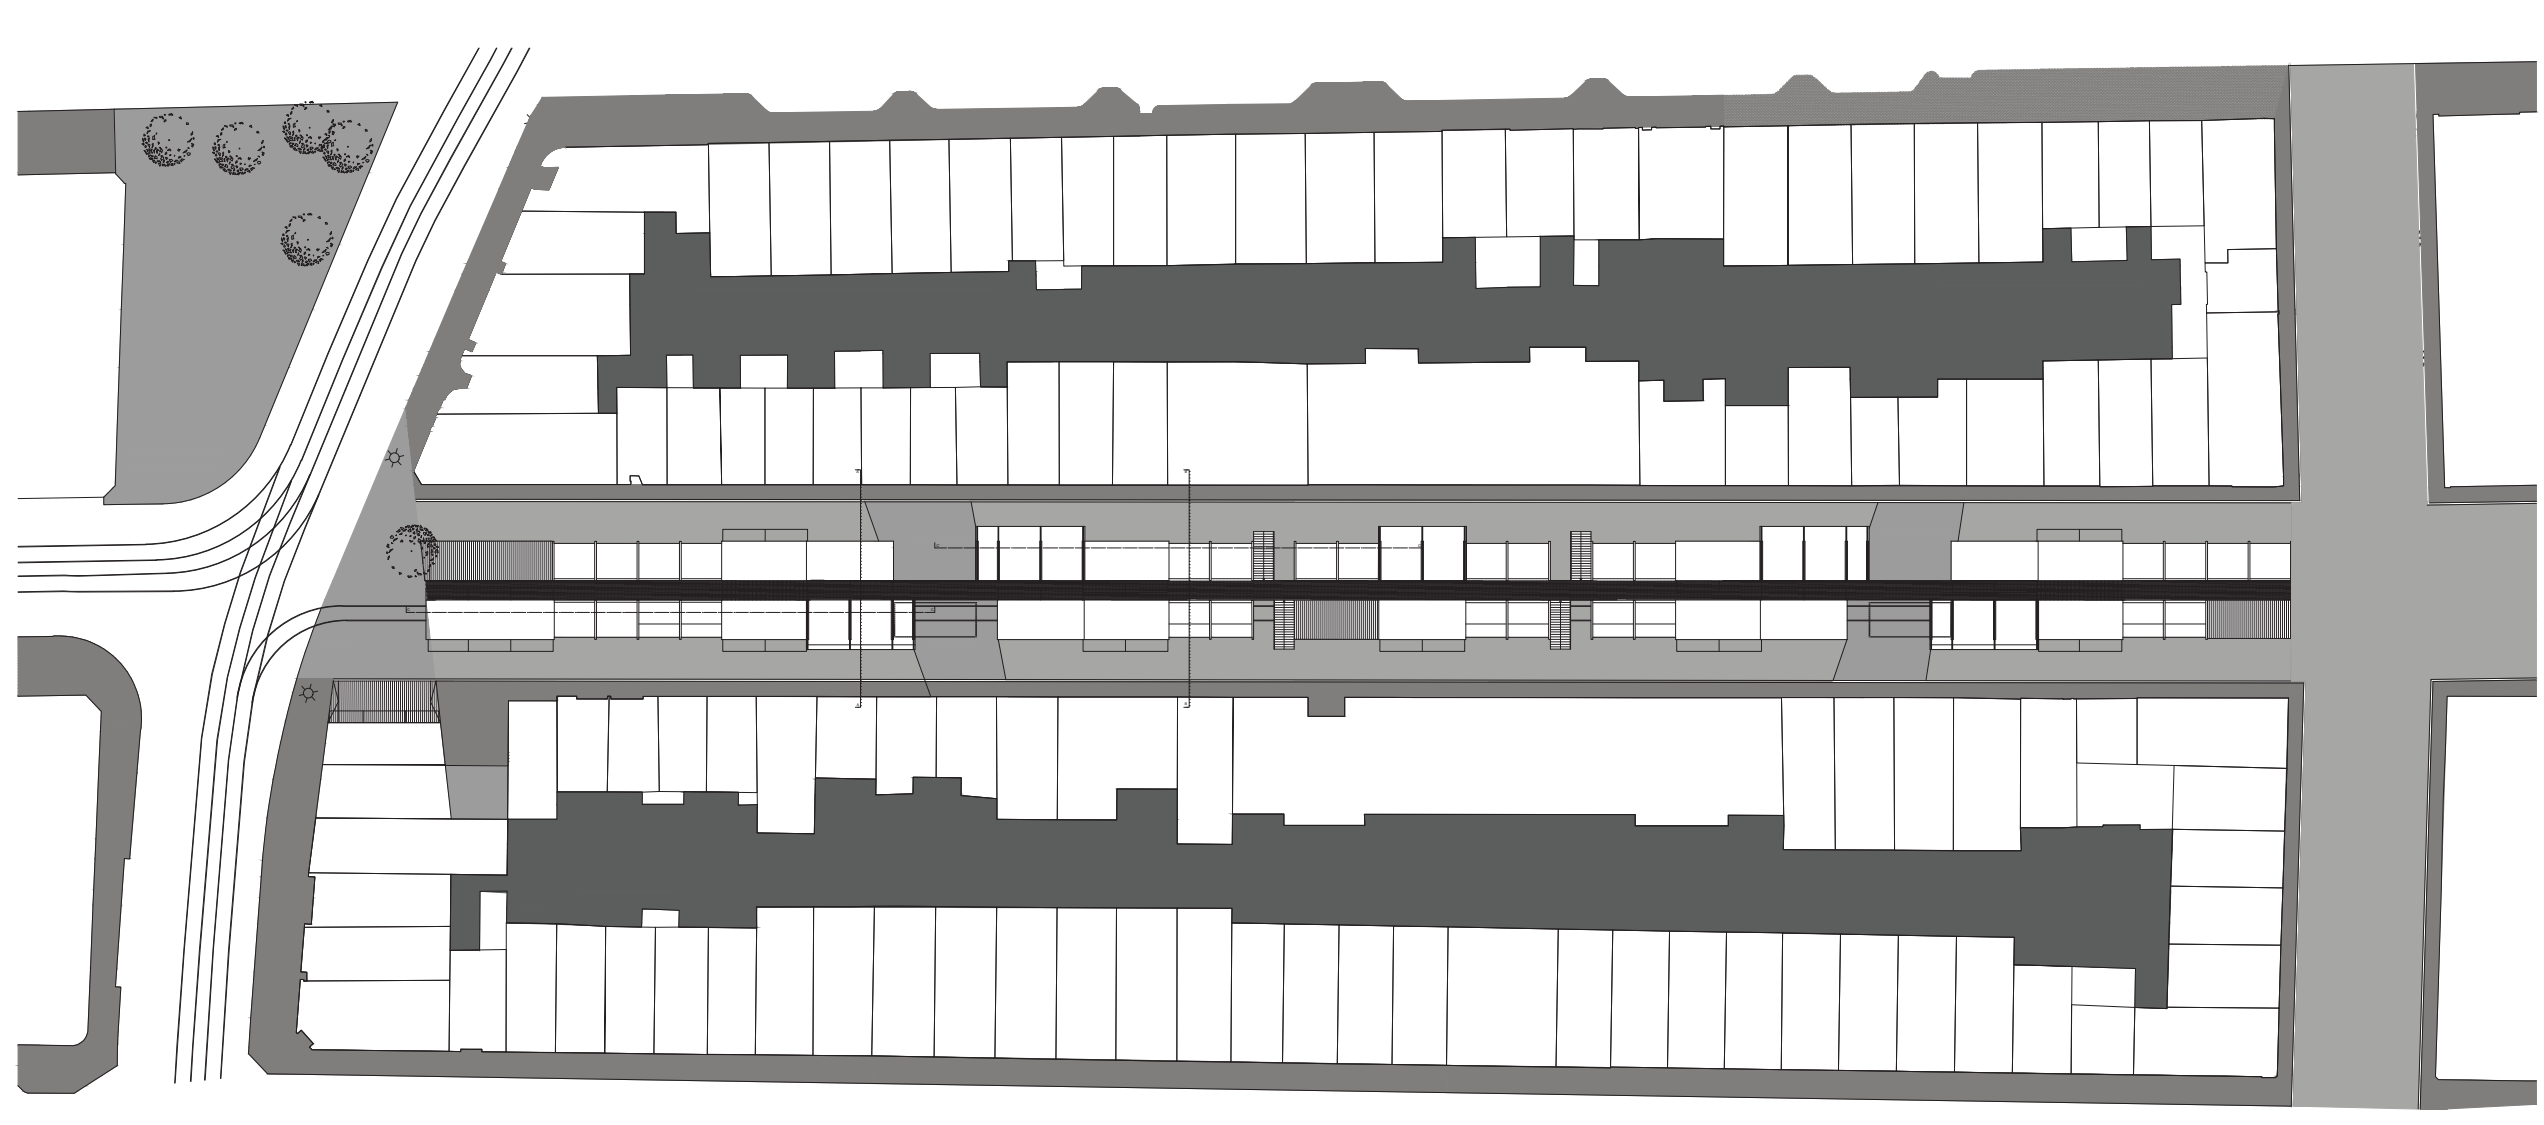

ROOF PLAN SCALE 1/500