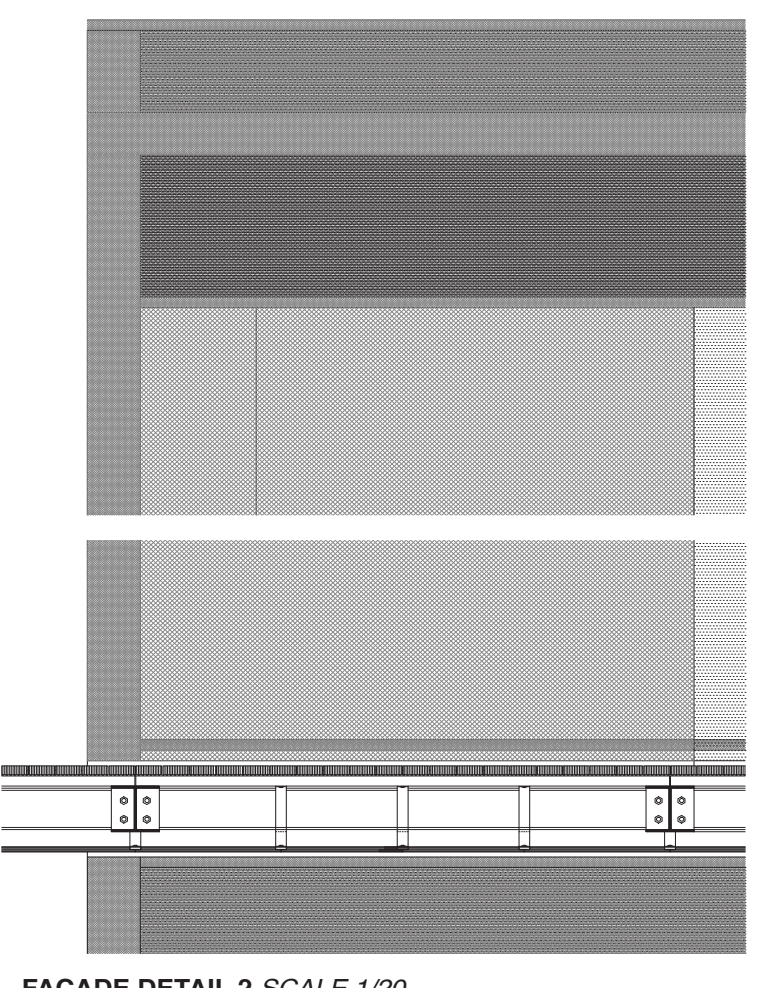

FACADE DETAIL 2 SCALE 1/20