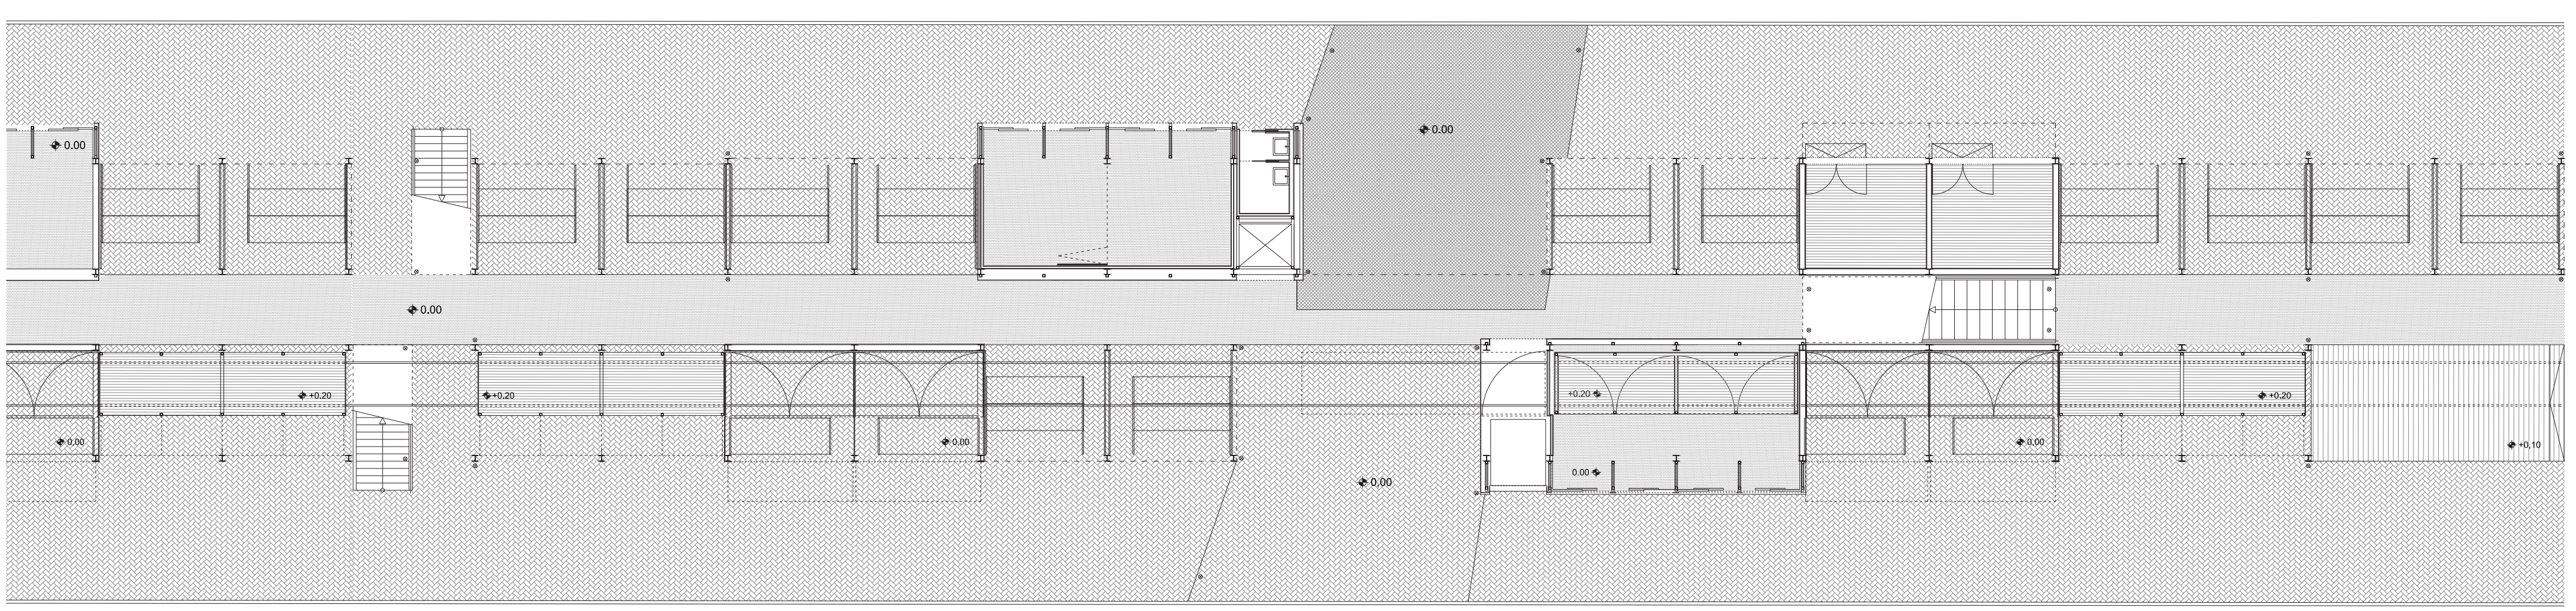

ROOF PLAN SCALE 1/500