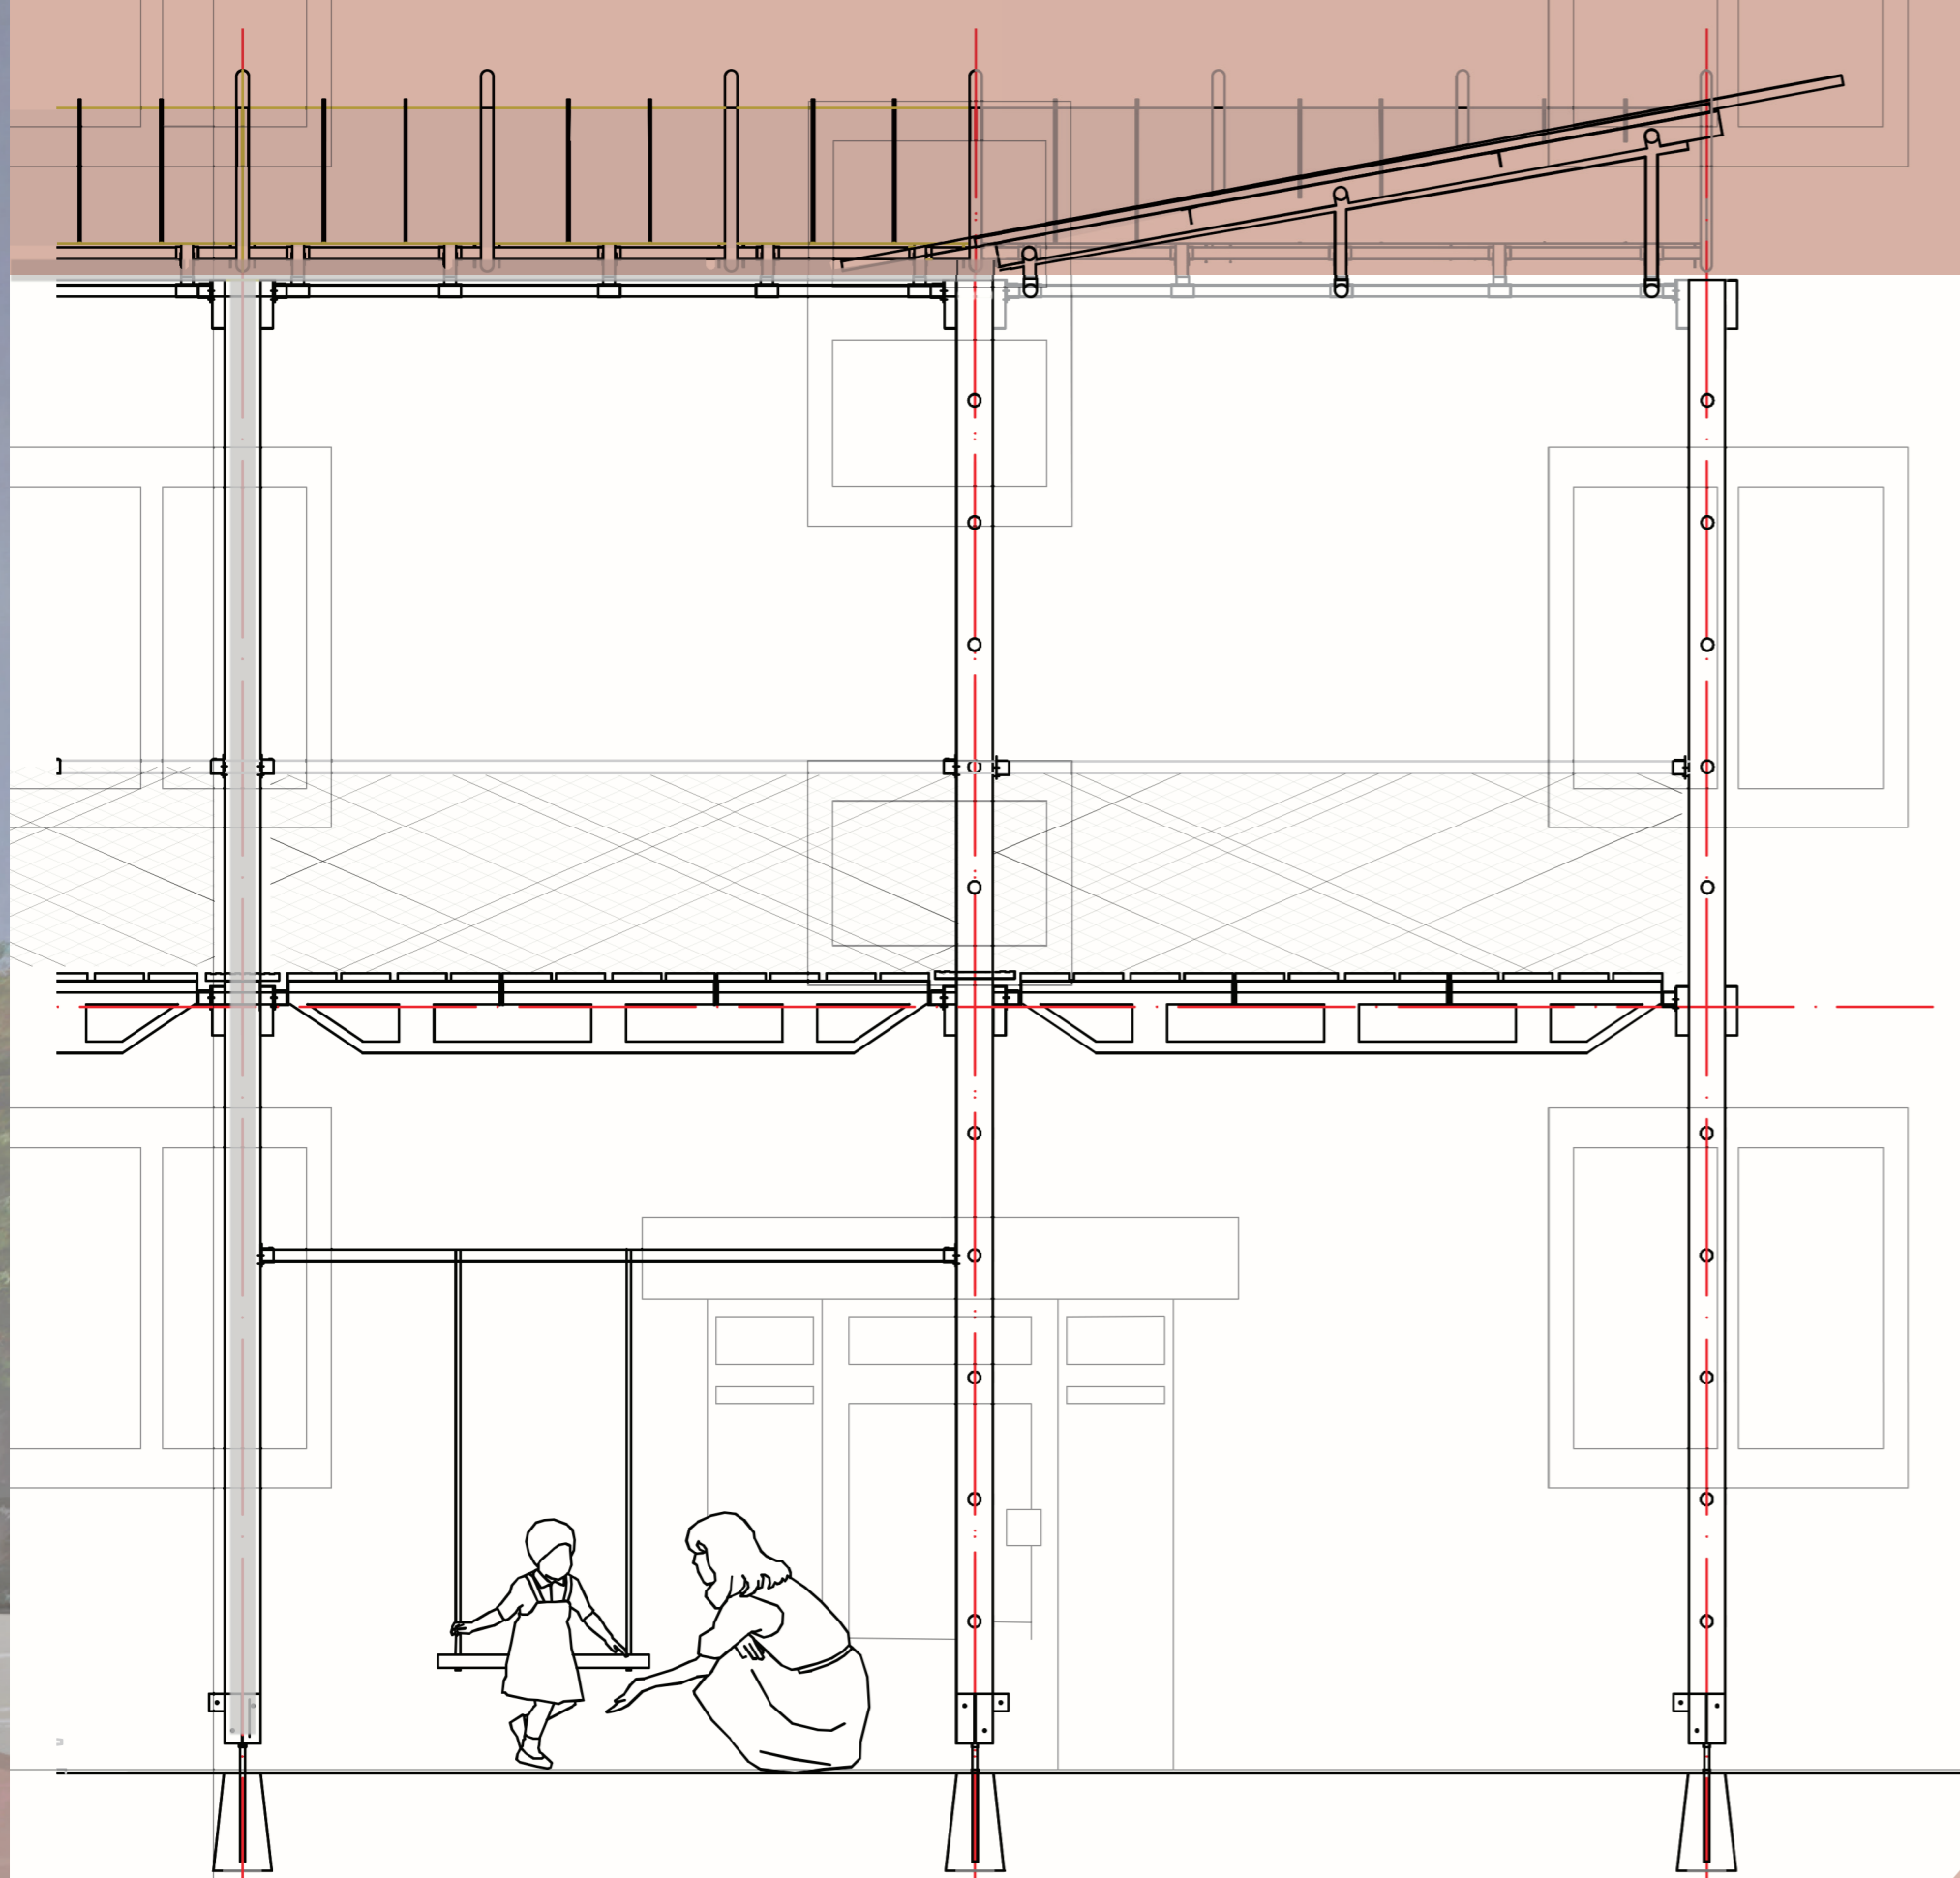

SOFT CITY

IN BOSPOLDER TUSSENDIJKEN
SOCIAL IMPACT BY DESIGN

SOFT CITY
as a concept

1. transient spaces
lived city

2. intermediate spaces
encourage to meet

3. sense of spaces
inviting
to be

Impression of Soft City implementation Visserijplein

2. intermediate spaces
encourage to meet

WIJDESTEEG

Build up concept

36/40