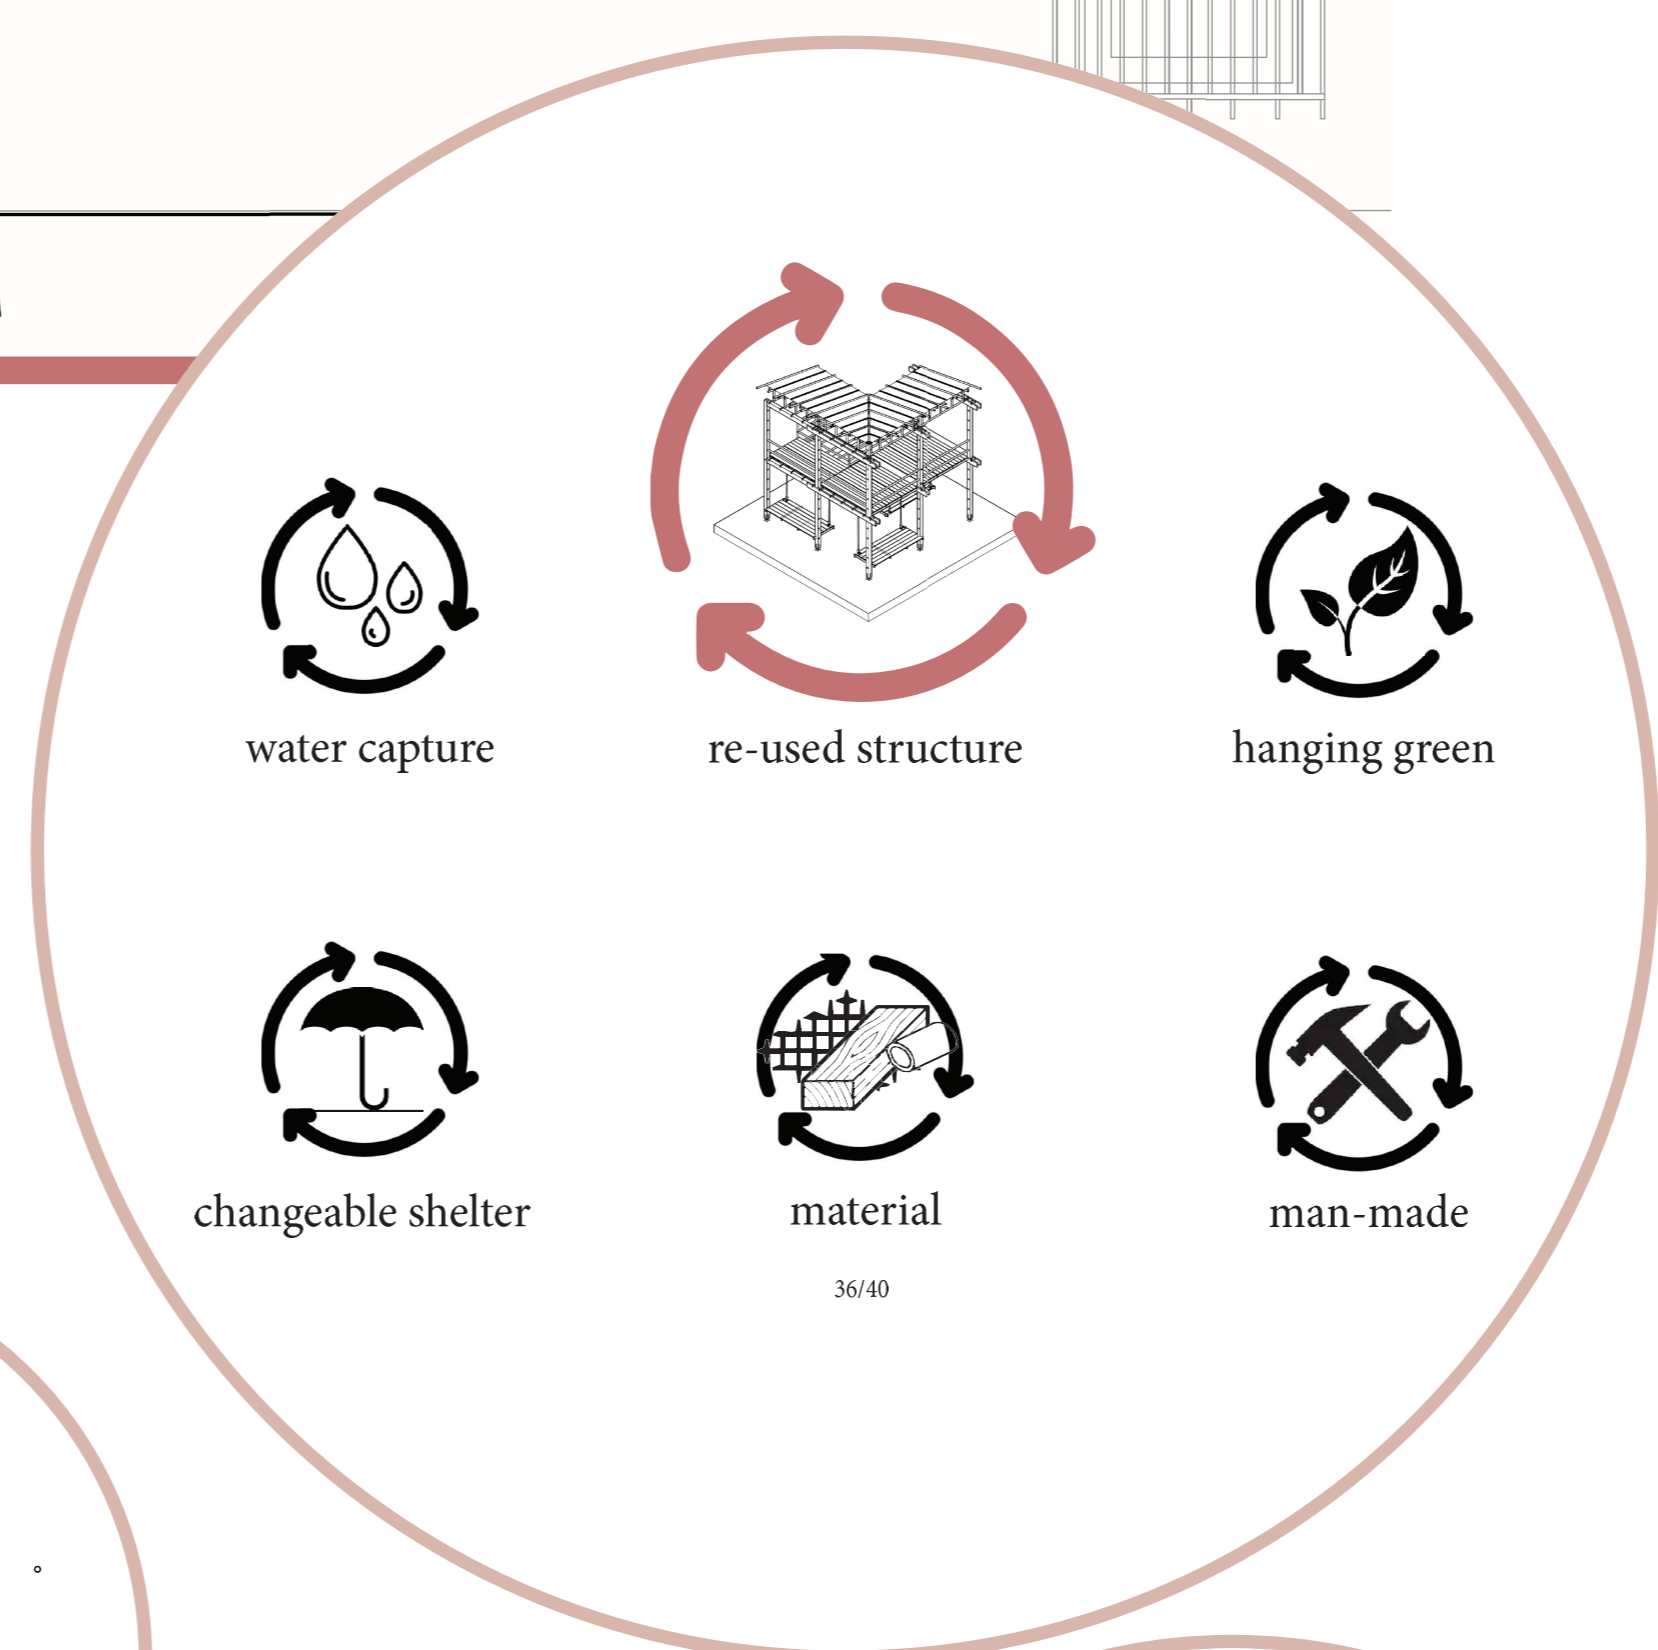

SOFT CITY
as translated in BoTu

Water gardens around Visserijplein

Christine van der Veen
Veldacademie
Soft City in BoTu

1. transient spaces
lived city

VISSERIJPLEIN

3. sense of spaces
inviting
to be

SCHIPPERIJSTRAAT

2. intermediate spaces
encourage to meet

WIJDESTEEG

Build up concept

36/40