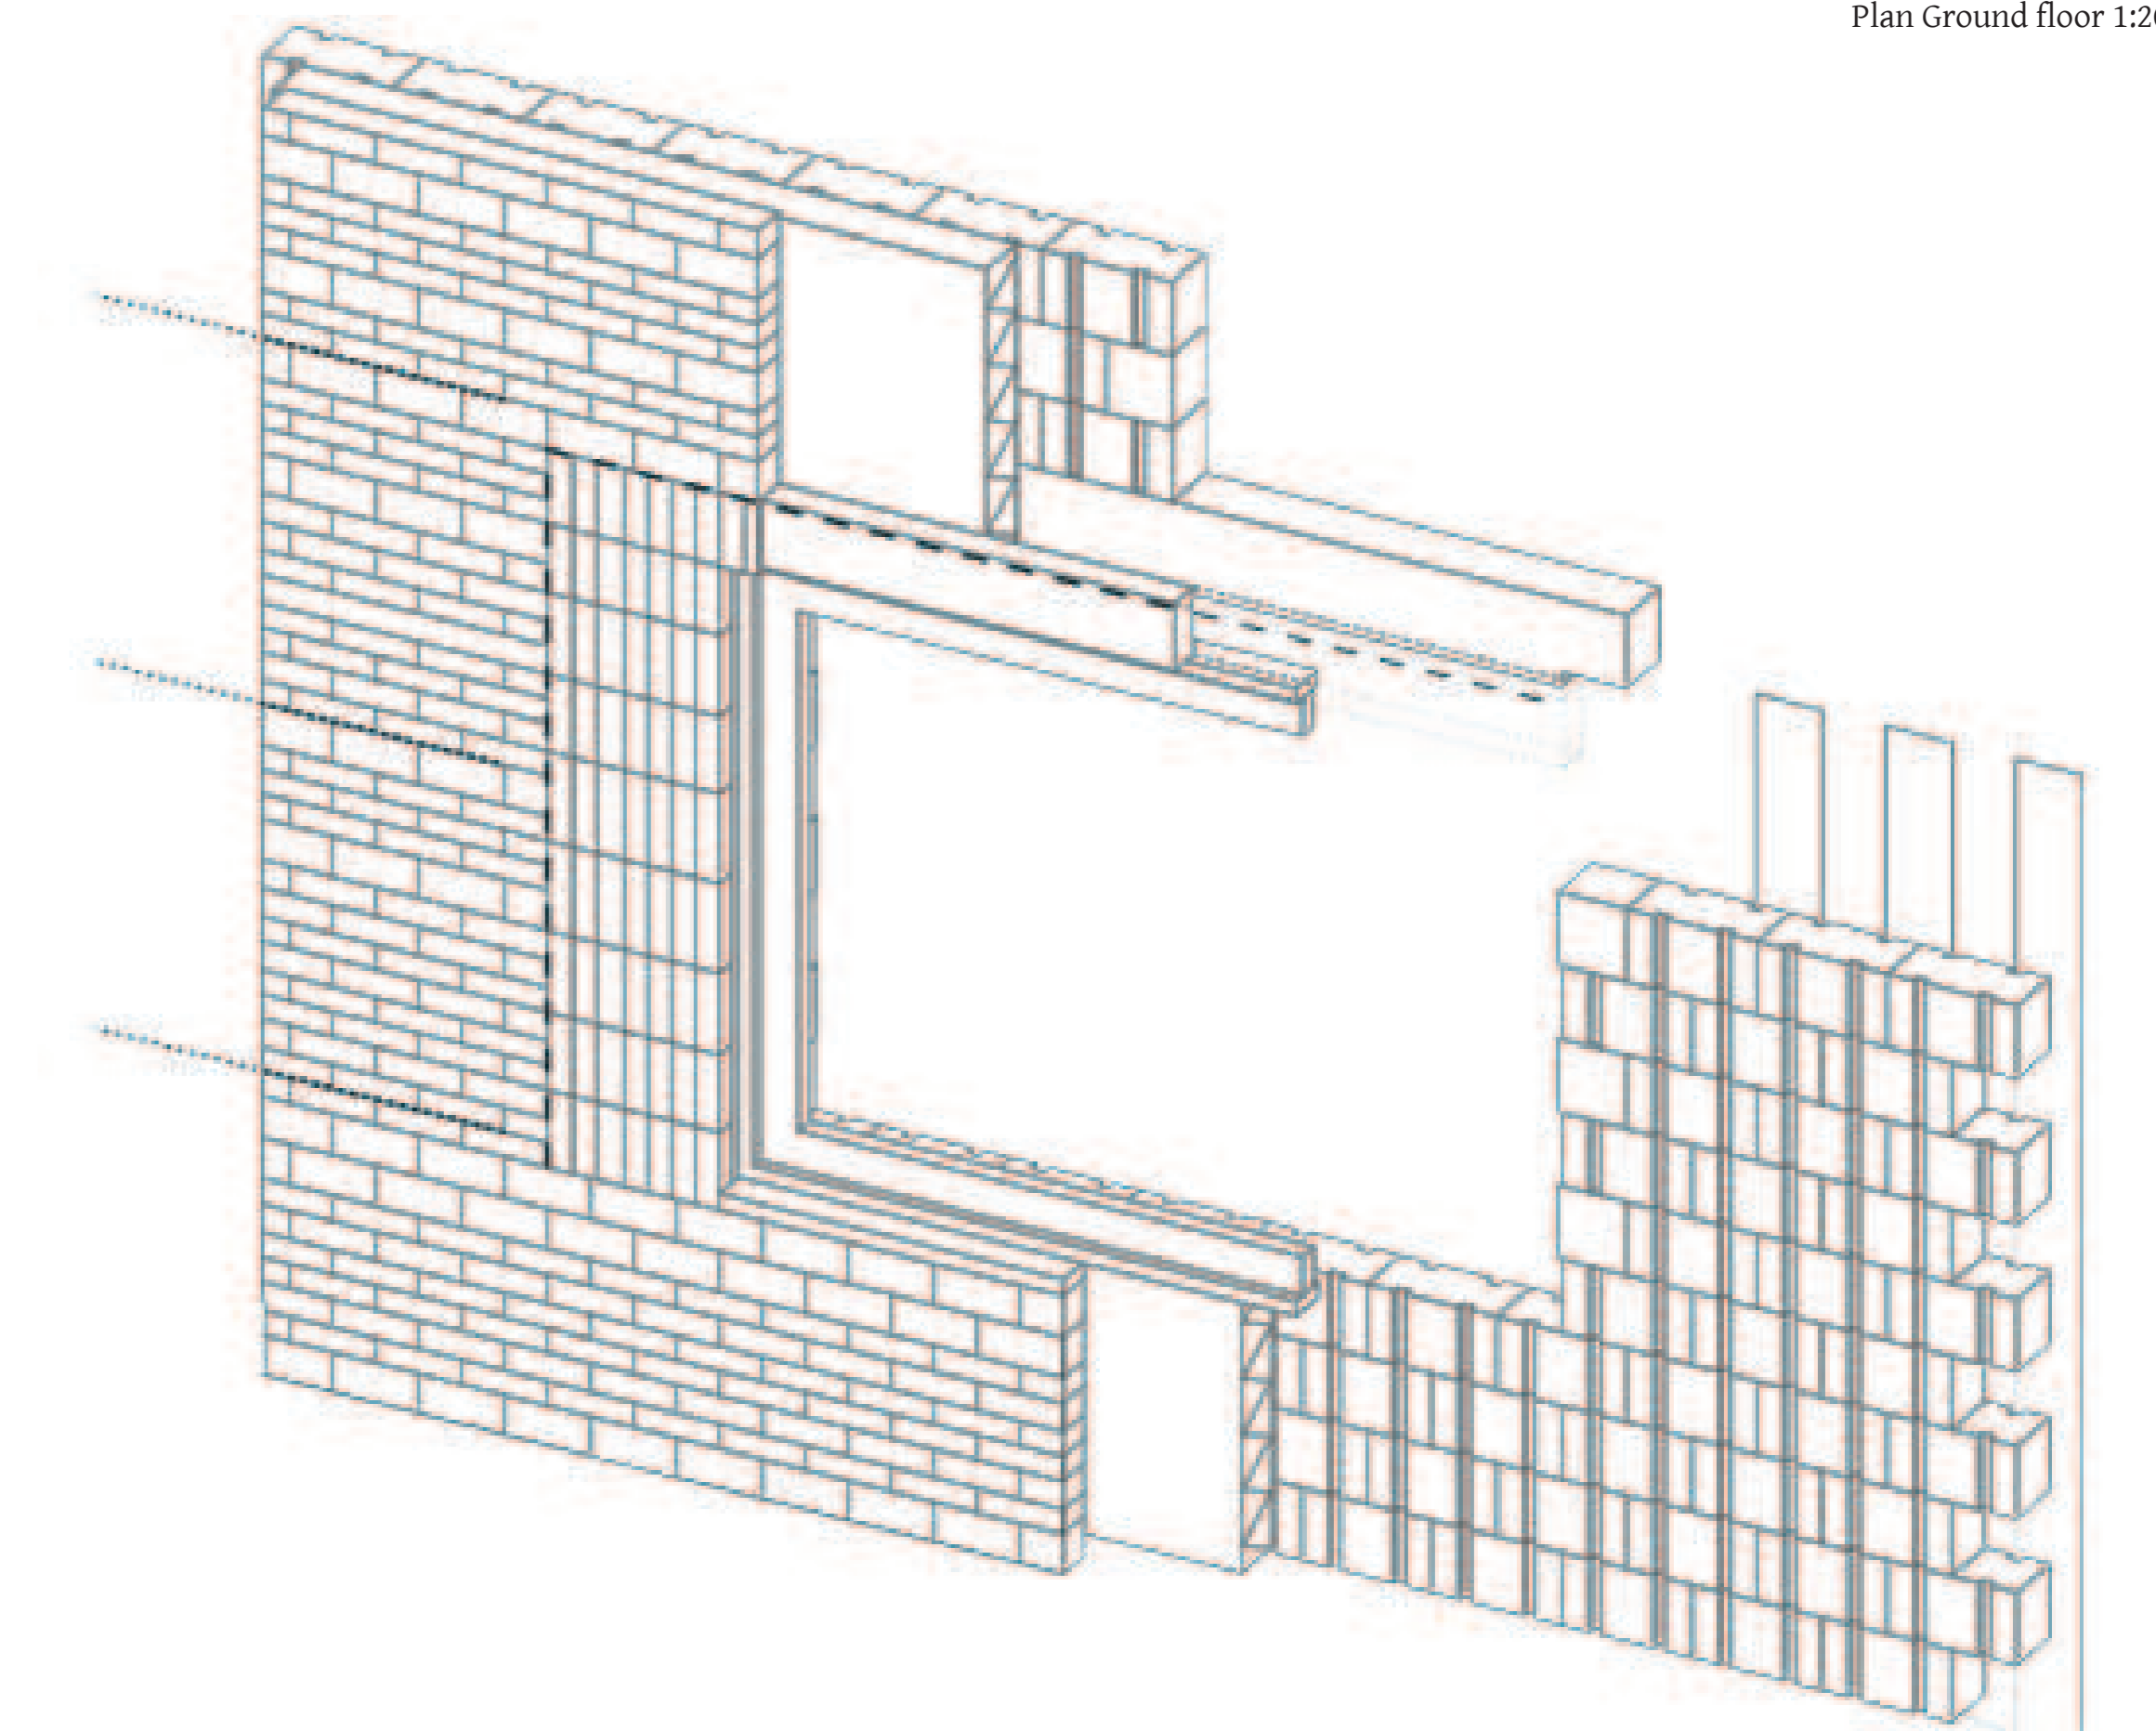

Creative ways

a student center, cultural center and swimming pool in the inner city of Amsterdam

Barthold Meijer Timmerman Thijssen

Model

Plan 1:1000

Plan Ground floor 1:200

Cecil Touchon, oil on canvas '1984'

Collage facade

Model facade

Elevation facade

Axo detail facade