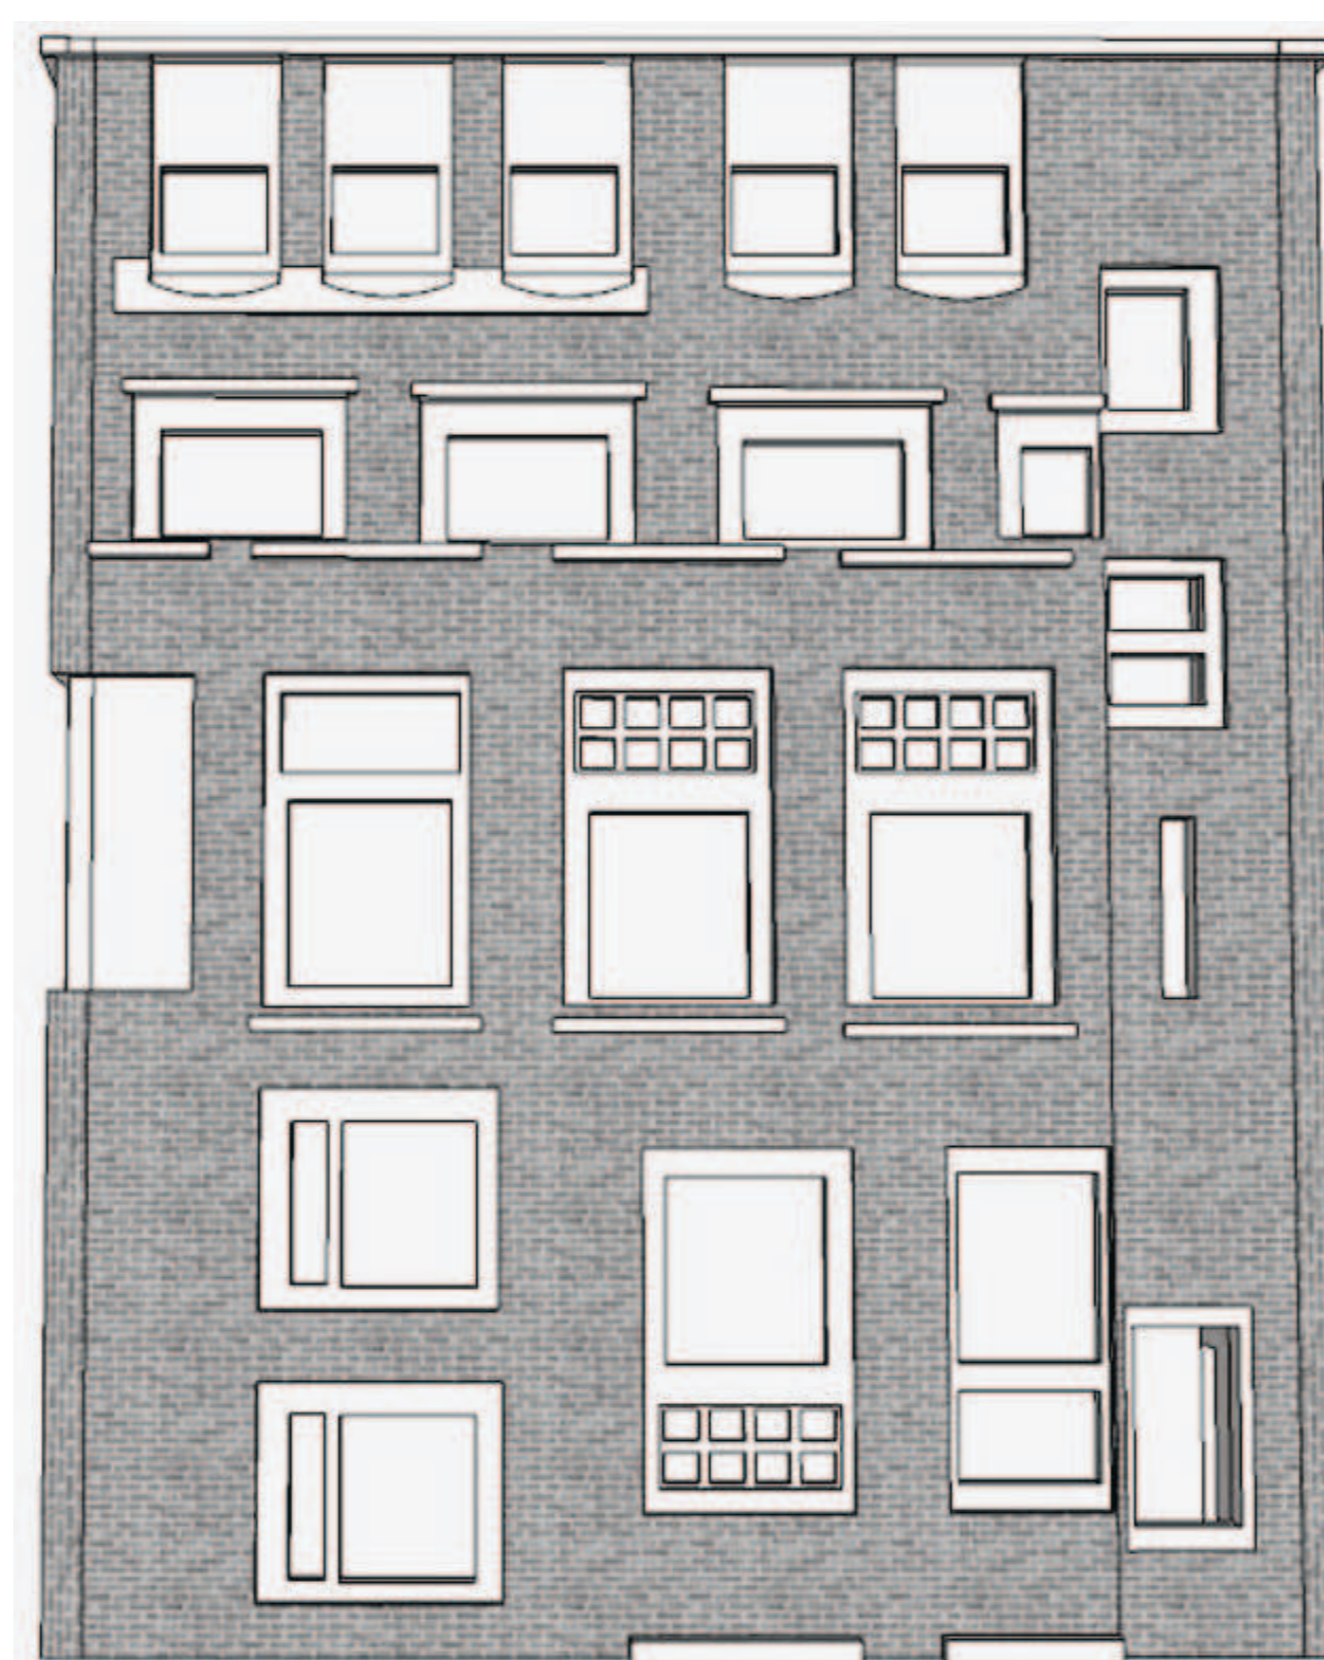

Creative ways

a student center, cultural center and swimming pool in the inner city of Amsterdam

Barthold Meijer Timmerman Thijssen

Model

Plan 1:1000

Plan Ground floor 1:200

Cecil Touchon, oil on canvas '1984'

Collage facade

Model facade

Elevation facade

Axo detail facade