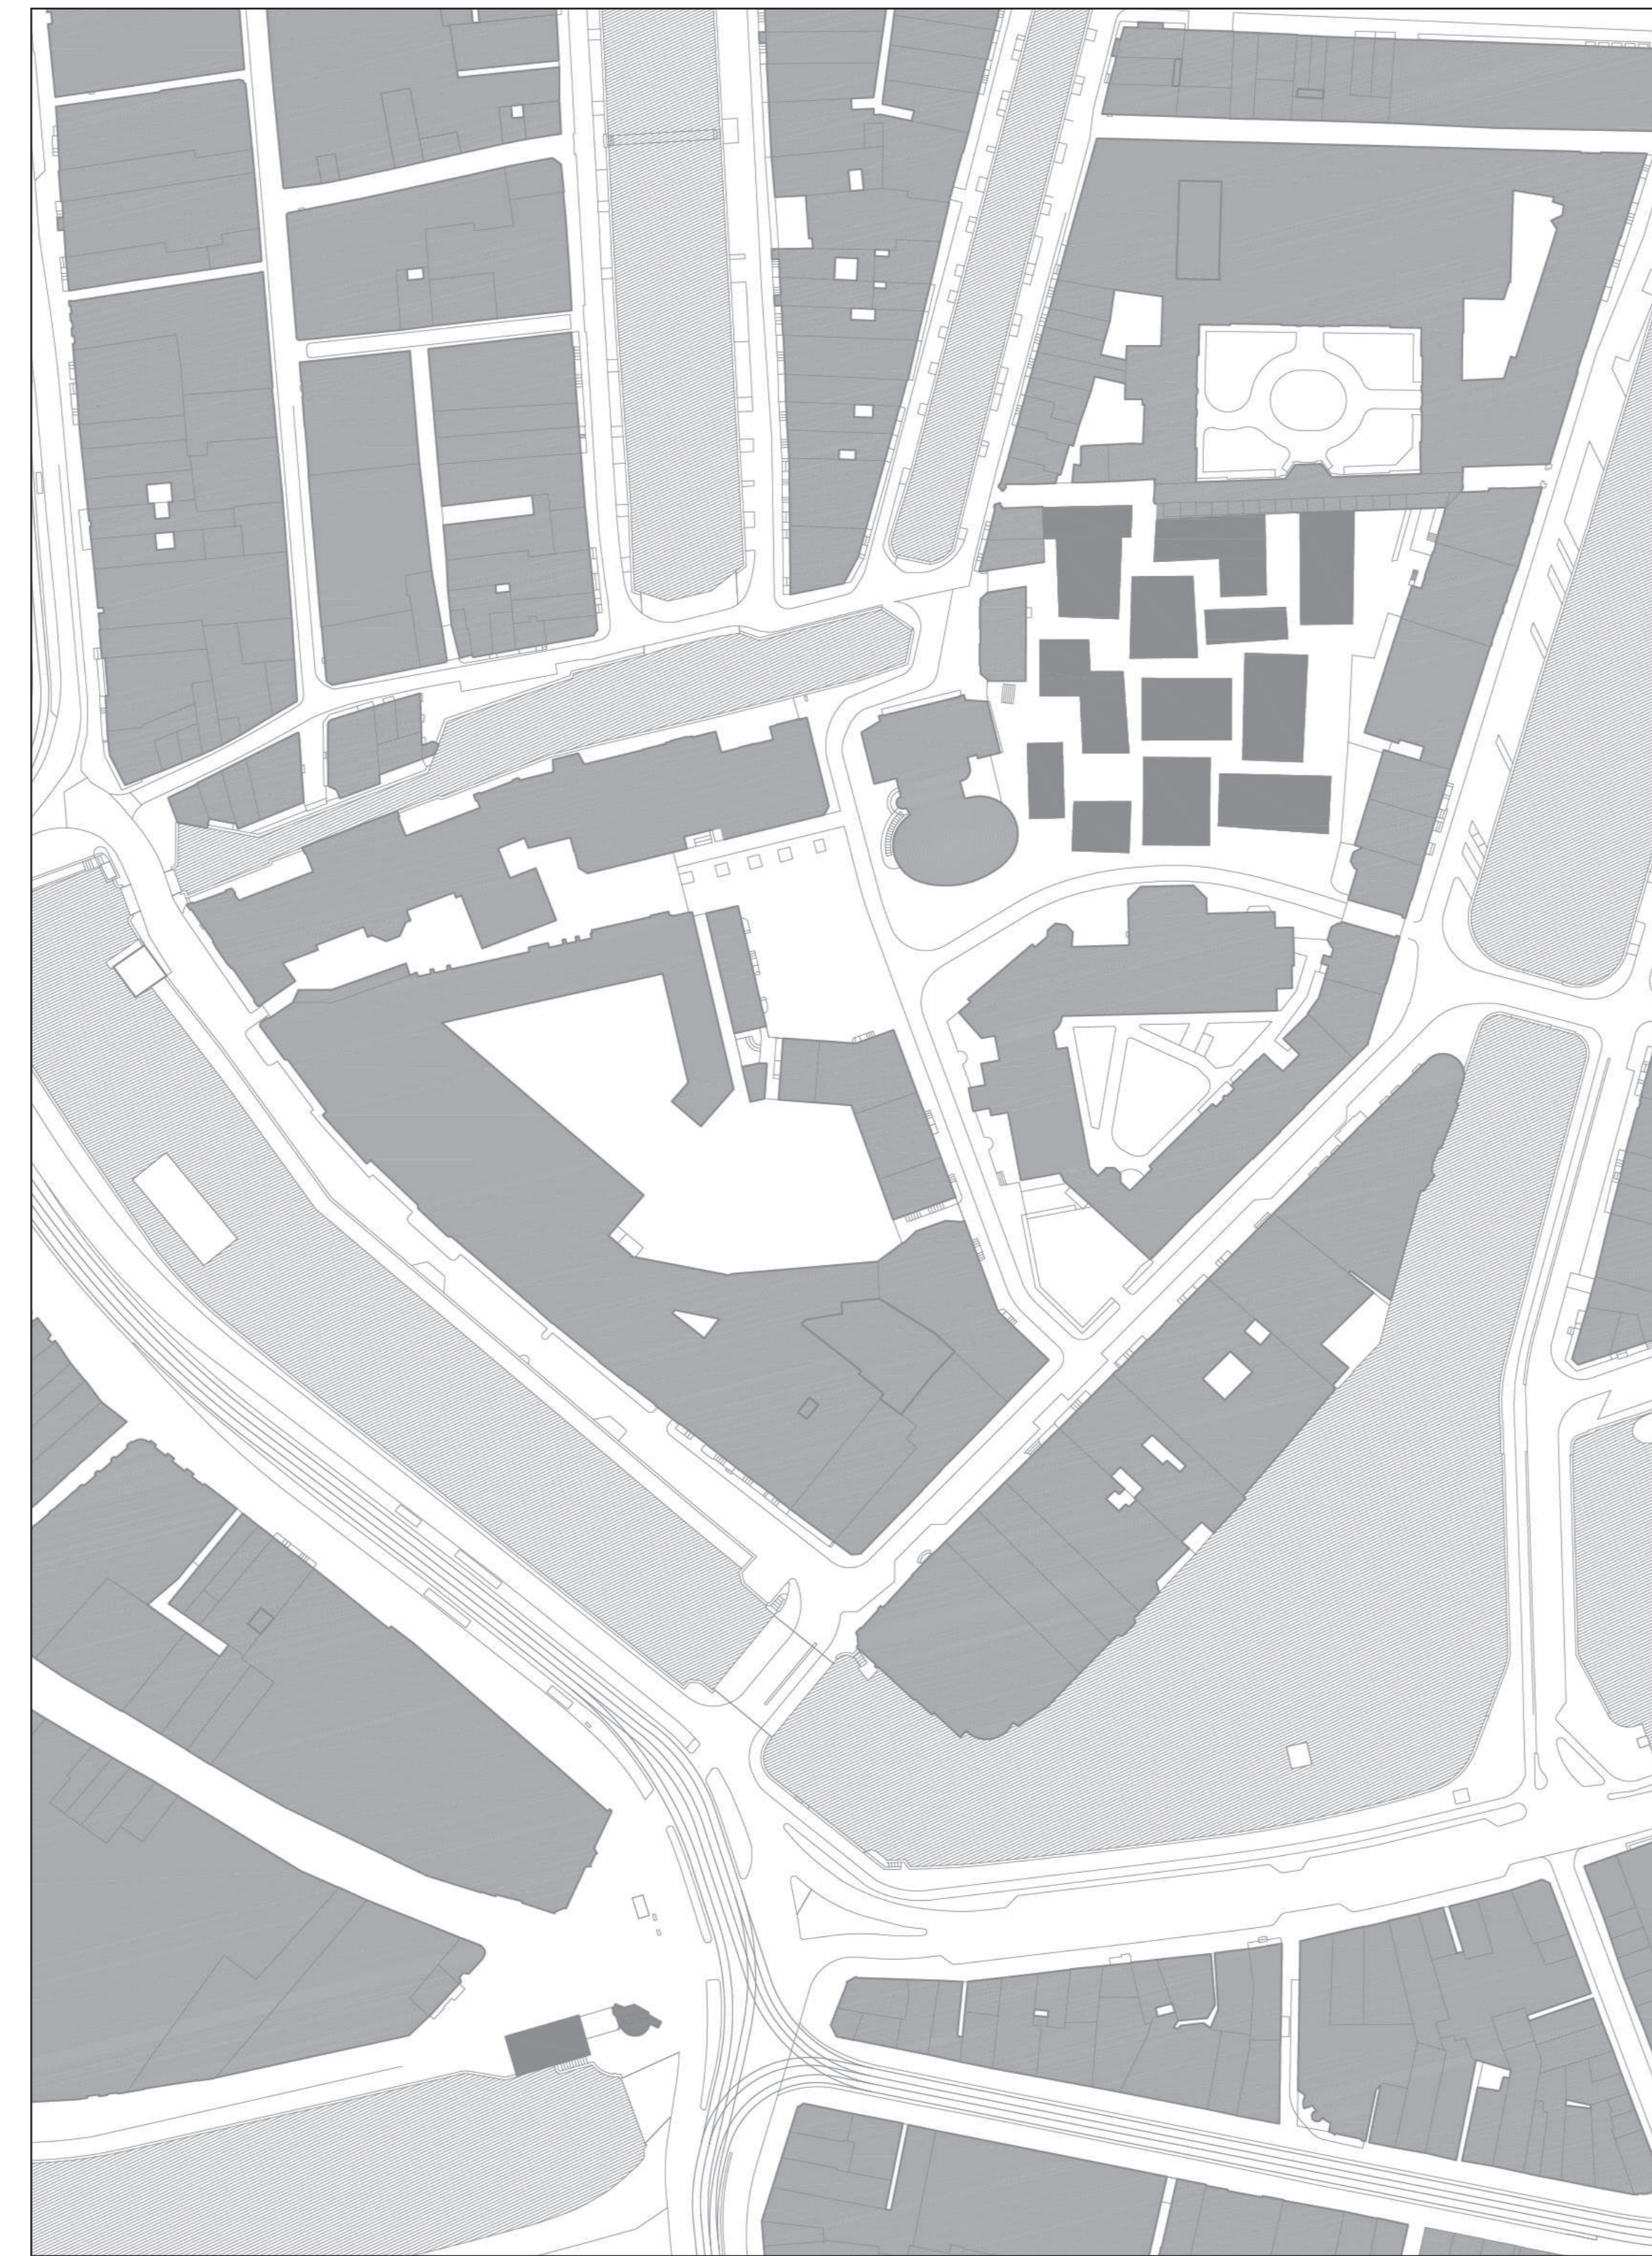

Creative ways

a student center, cultural center and swimming pool in the inner city of Amsterdam

Barthold Meijer Timmerman Thijssen

Model

Plan 1:1000

Plan Ground floor 1:200

Cecil Touchon, oil on canvas '1984'