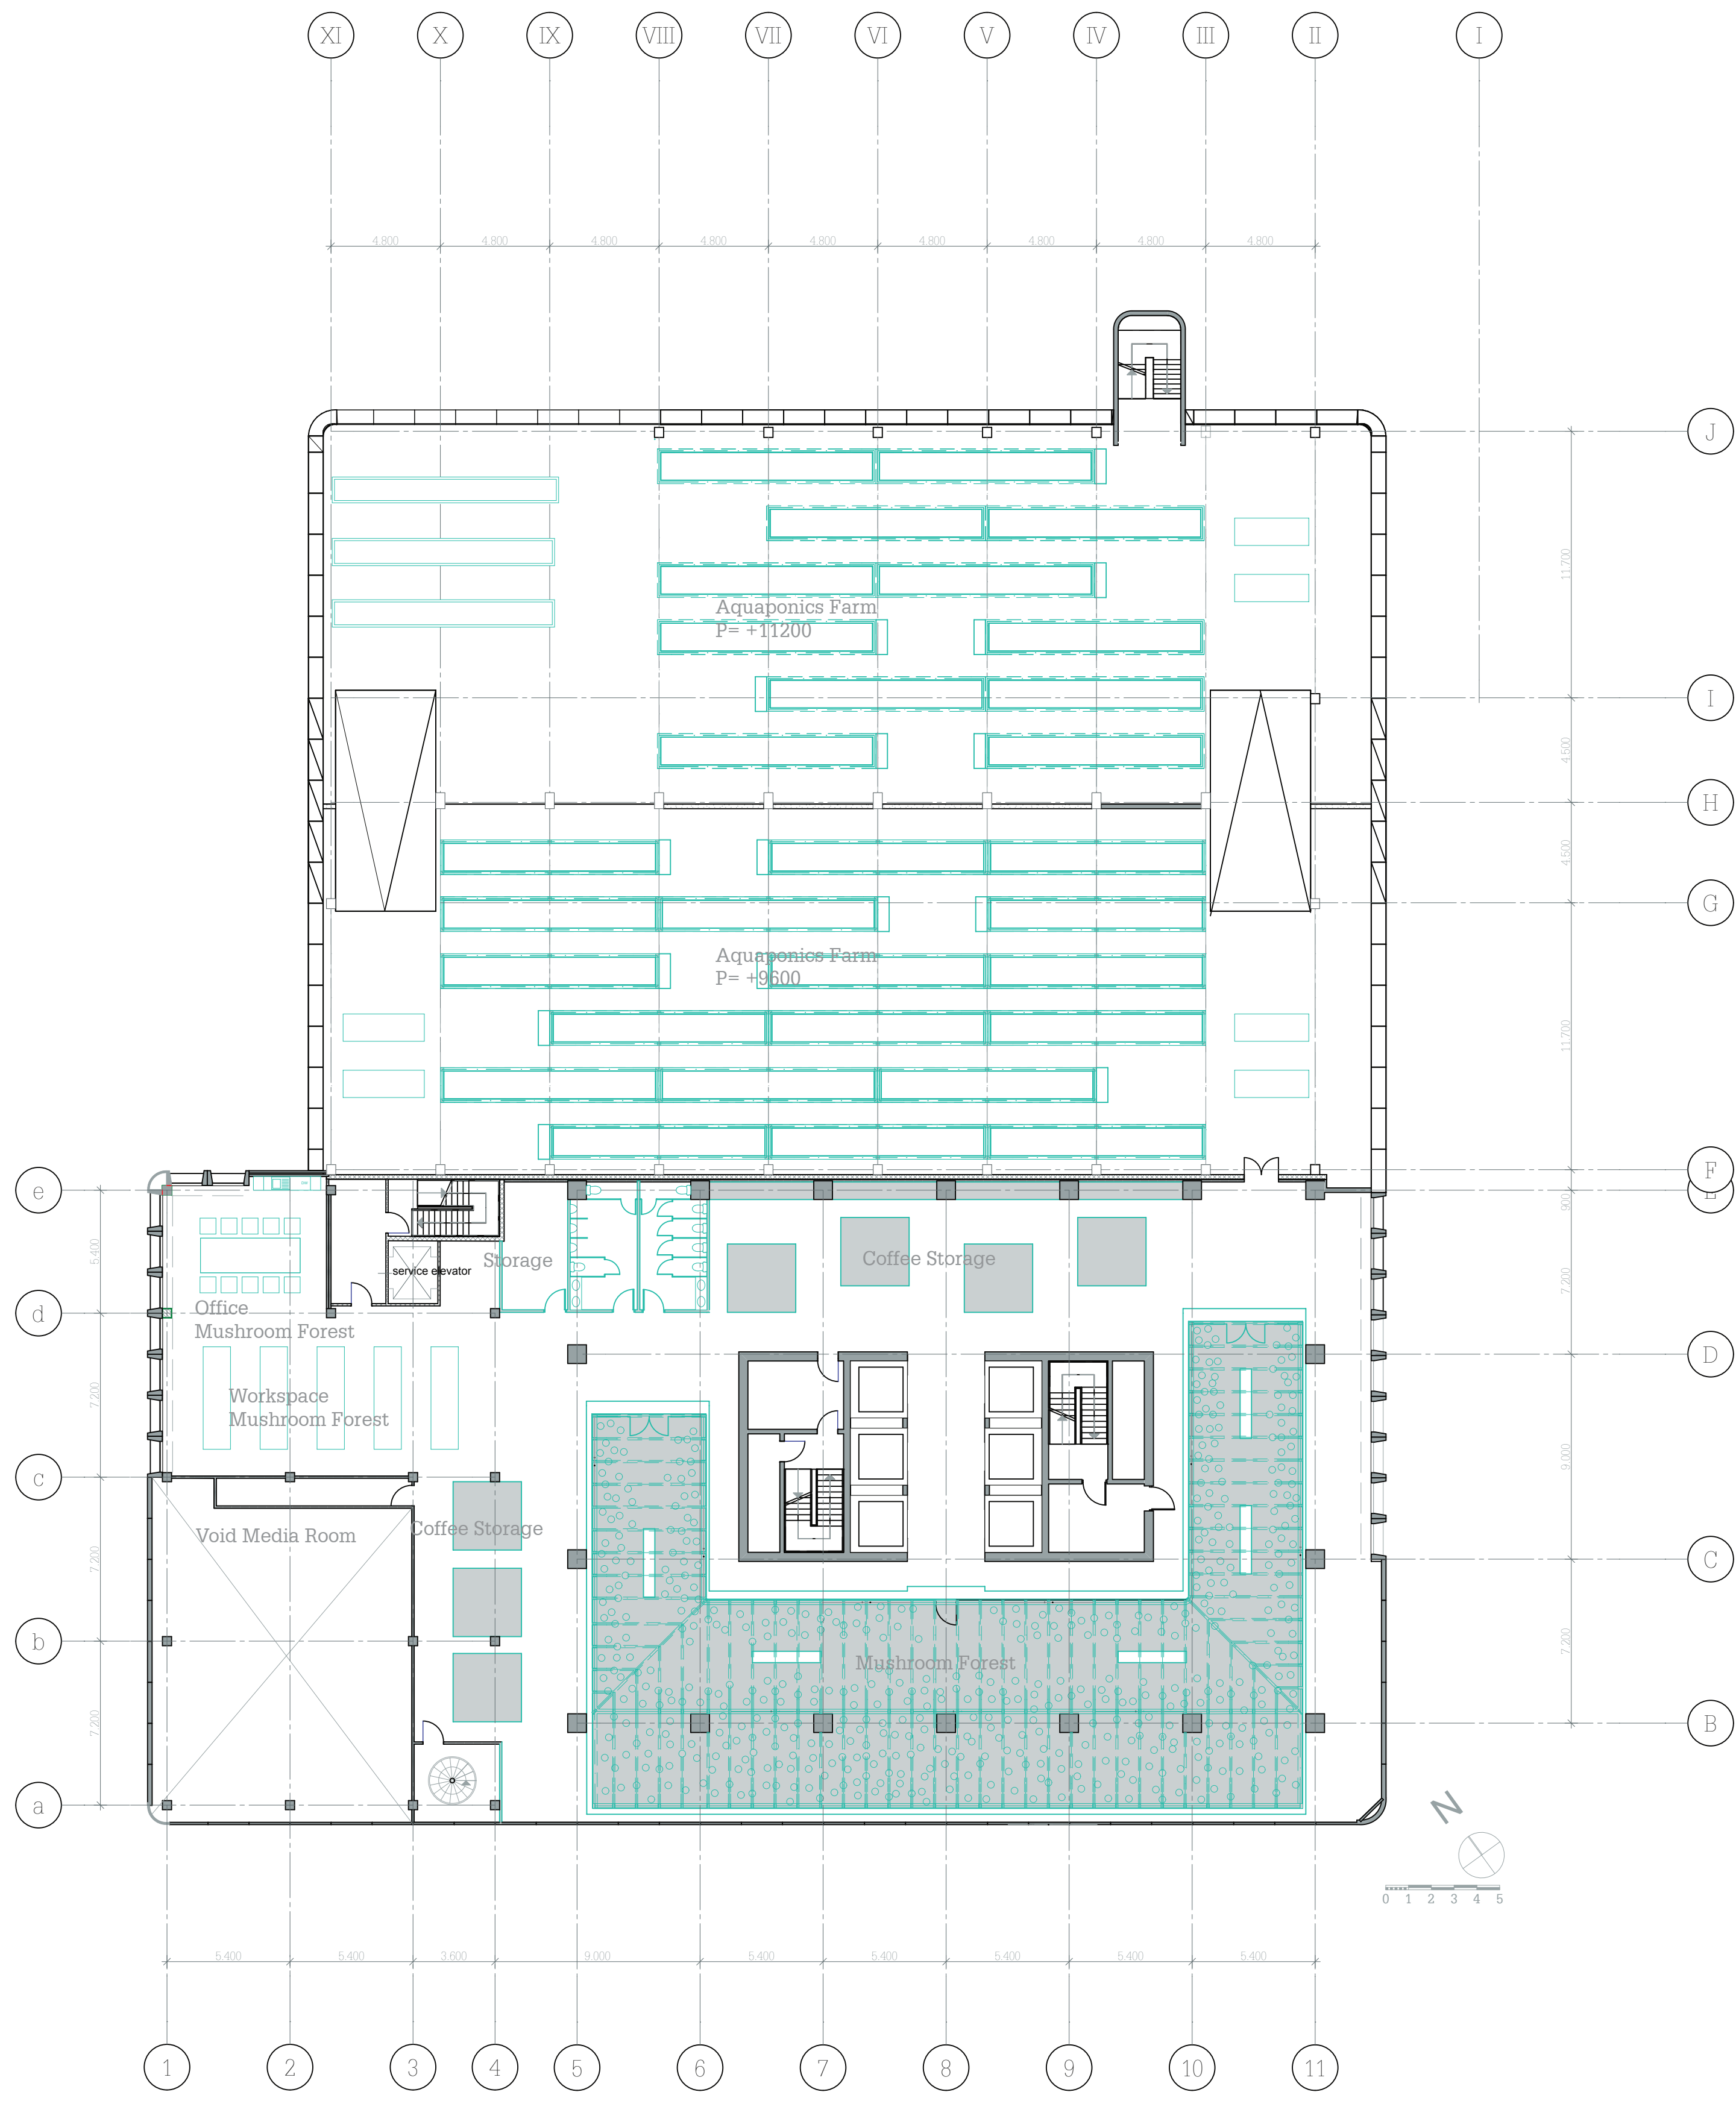

1 2 3 5 6 7 8 9 10 11 12

Ground Floor 1:100
New: —

GARDEN GATE

P5 Presentation 31 January 2014
Student: Steffi von Brunner
Studio: Veldacademie
Tutors: Mark Pimlott
Anke van Hal
Bas Gremmen

Third Floor 1:200
Rev. 01

Fourth Floor 1:200
Rev. 01

First Floor 1:200
Rev. 01

Second Floor 1:200
Rev. 01