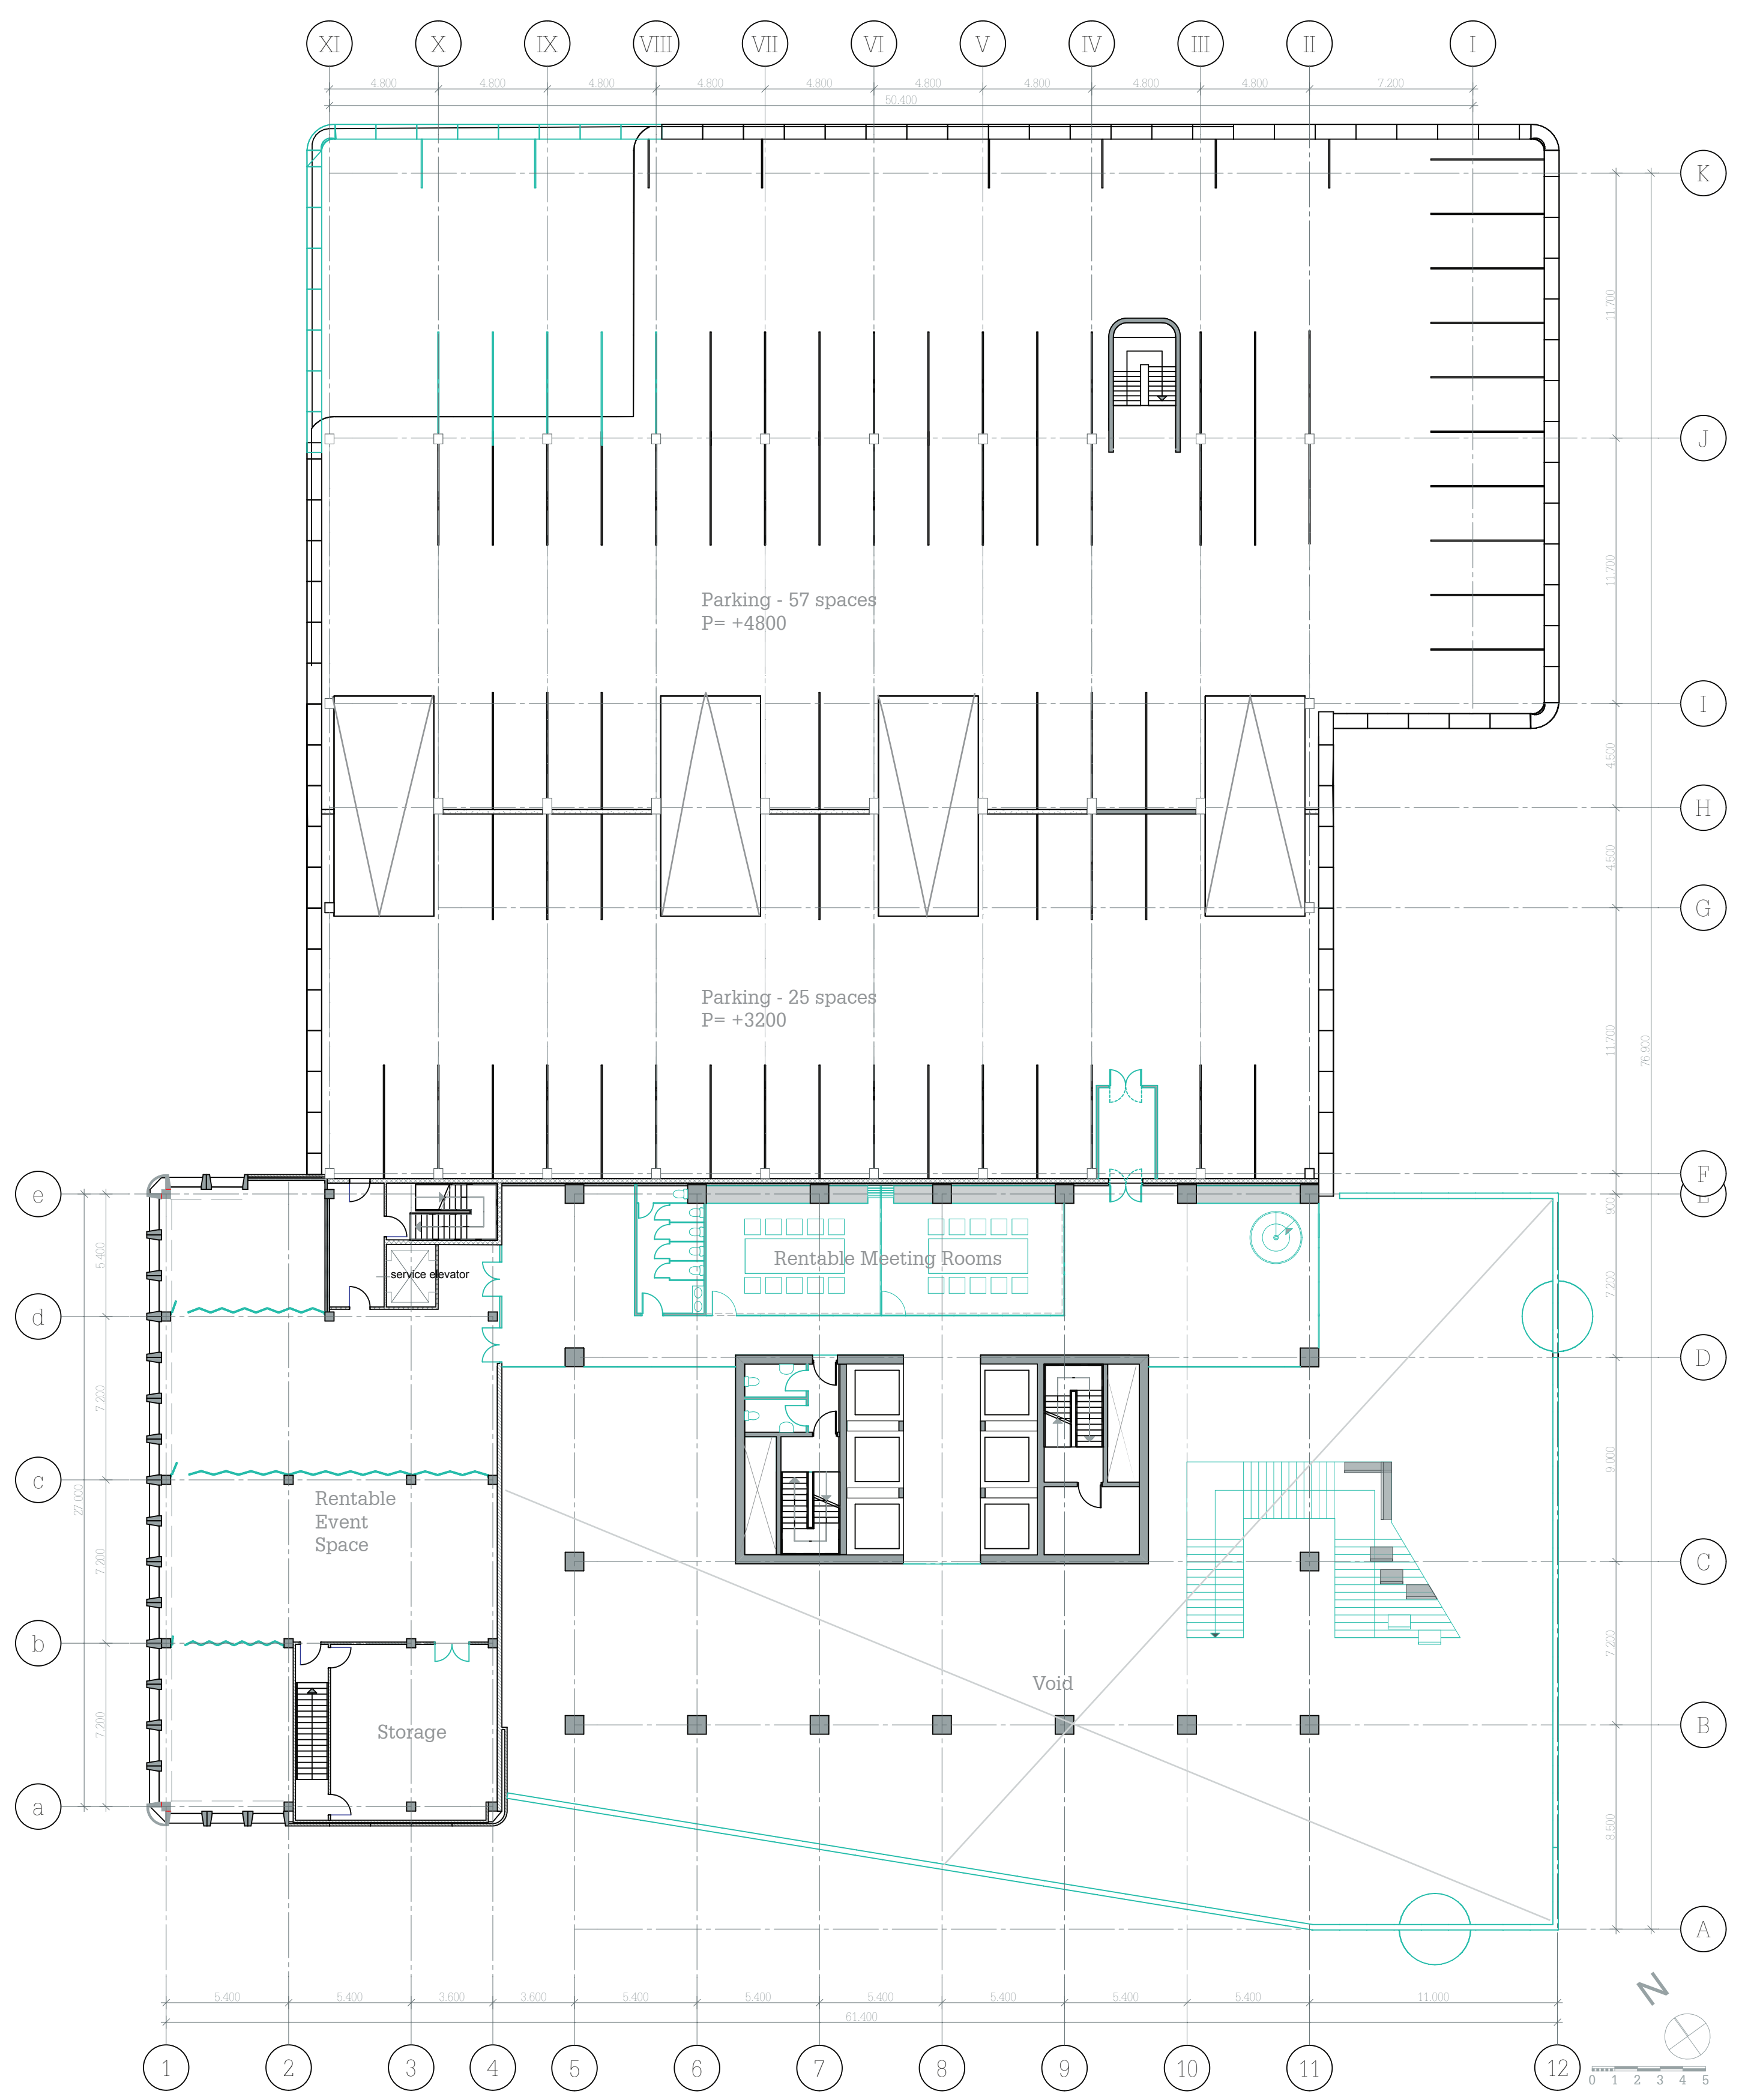

1 2 3 5 6 7 8 9 10 11 12

Ground Floor 1:100
New: —

GARDEN GATE

P5 Presentation 31 January 2014
Student: Steffi von Brunner
Studio: Veldacademie
Tutors: Mark Pimlott
Anke van Hal
Bas Gremmen

Third Floor 1:200
Rev. 01

Fourth Floor 1:200
Rev. 01

First Floor 1:200
Rev. 01

Second Floor 1:200
Rev. 01