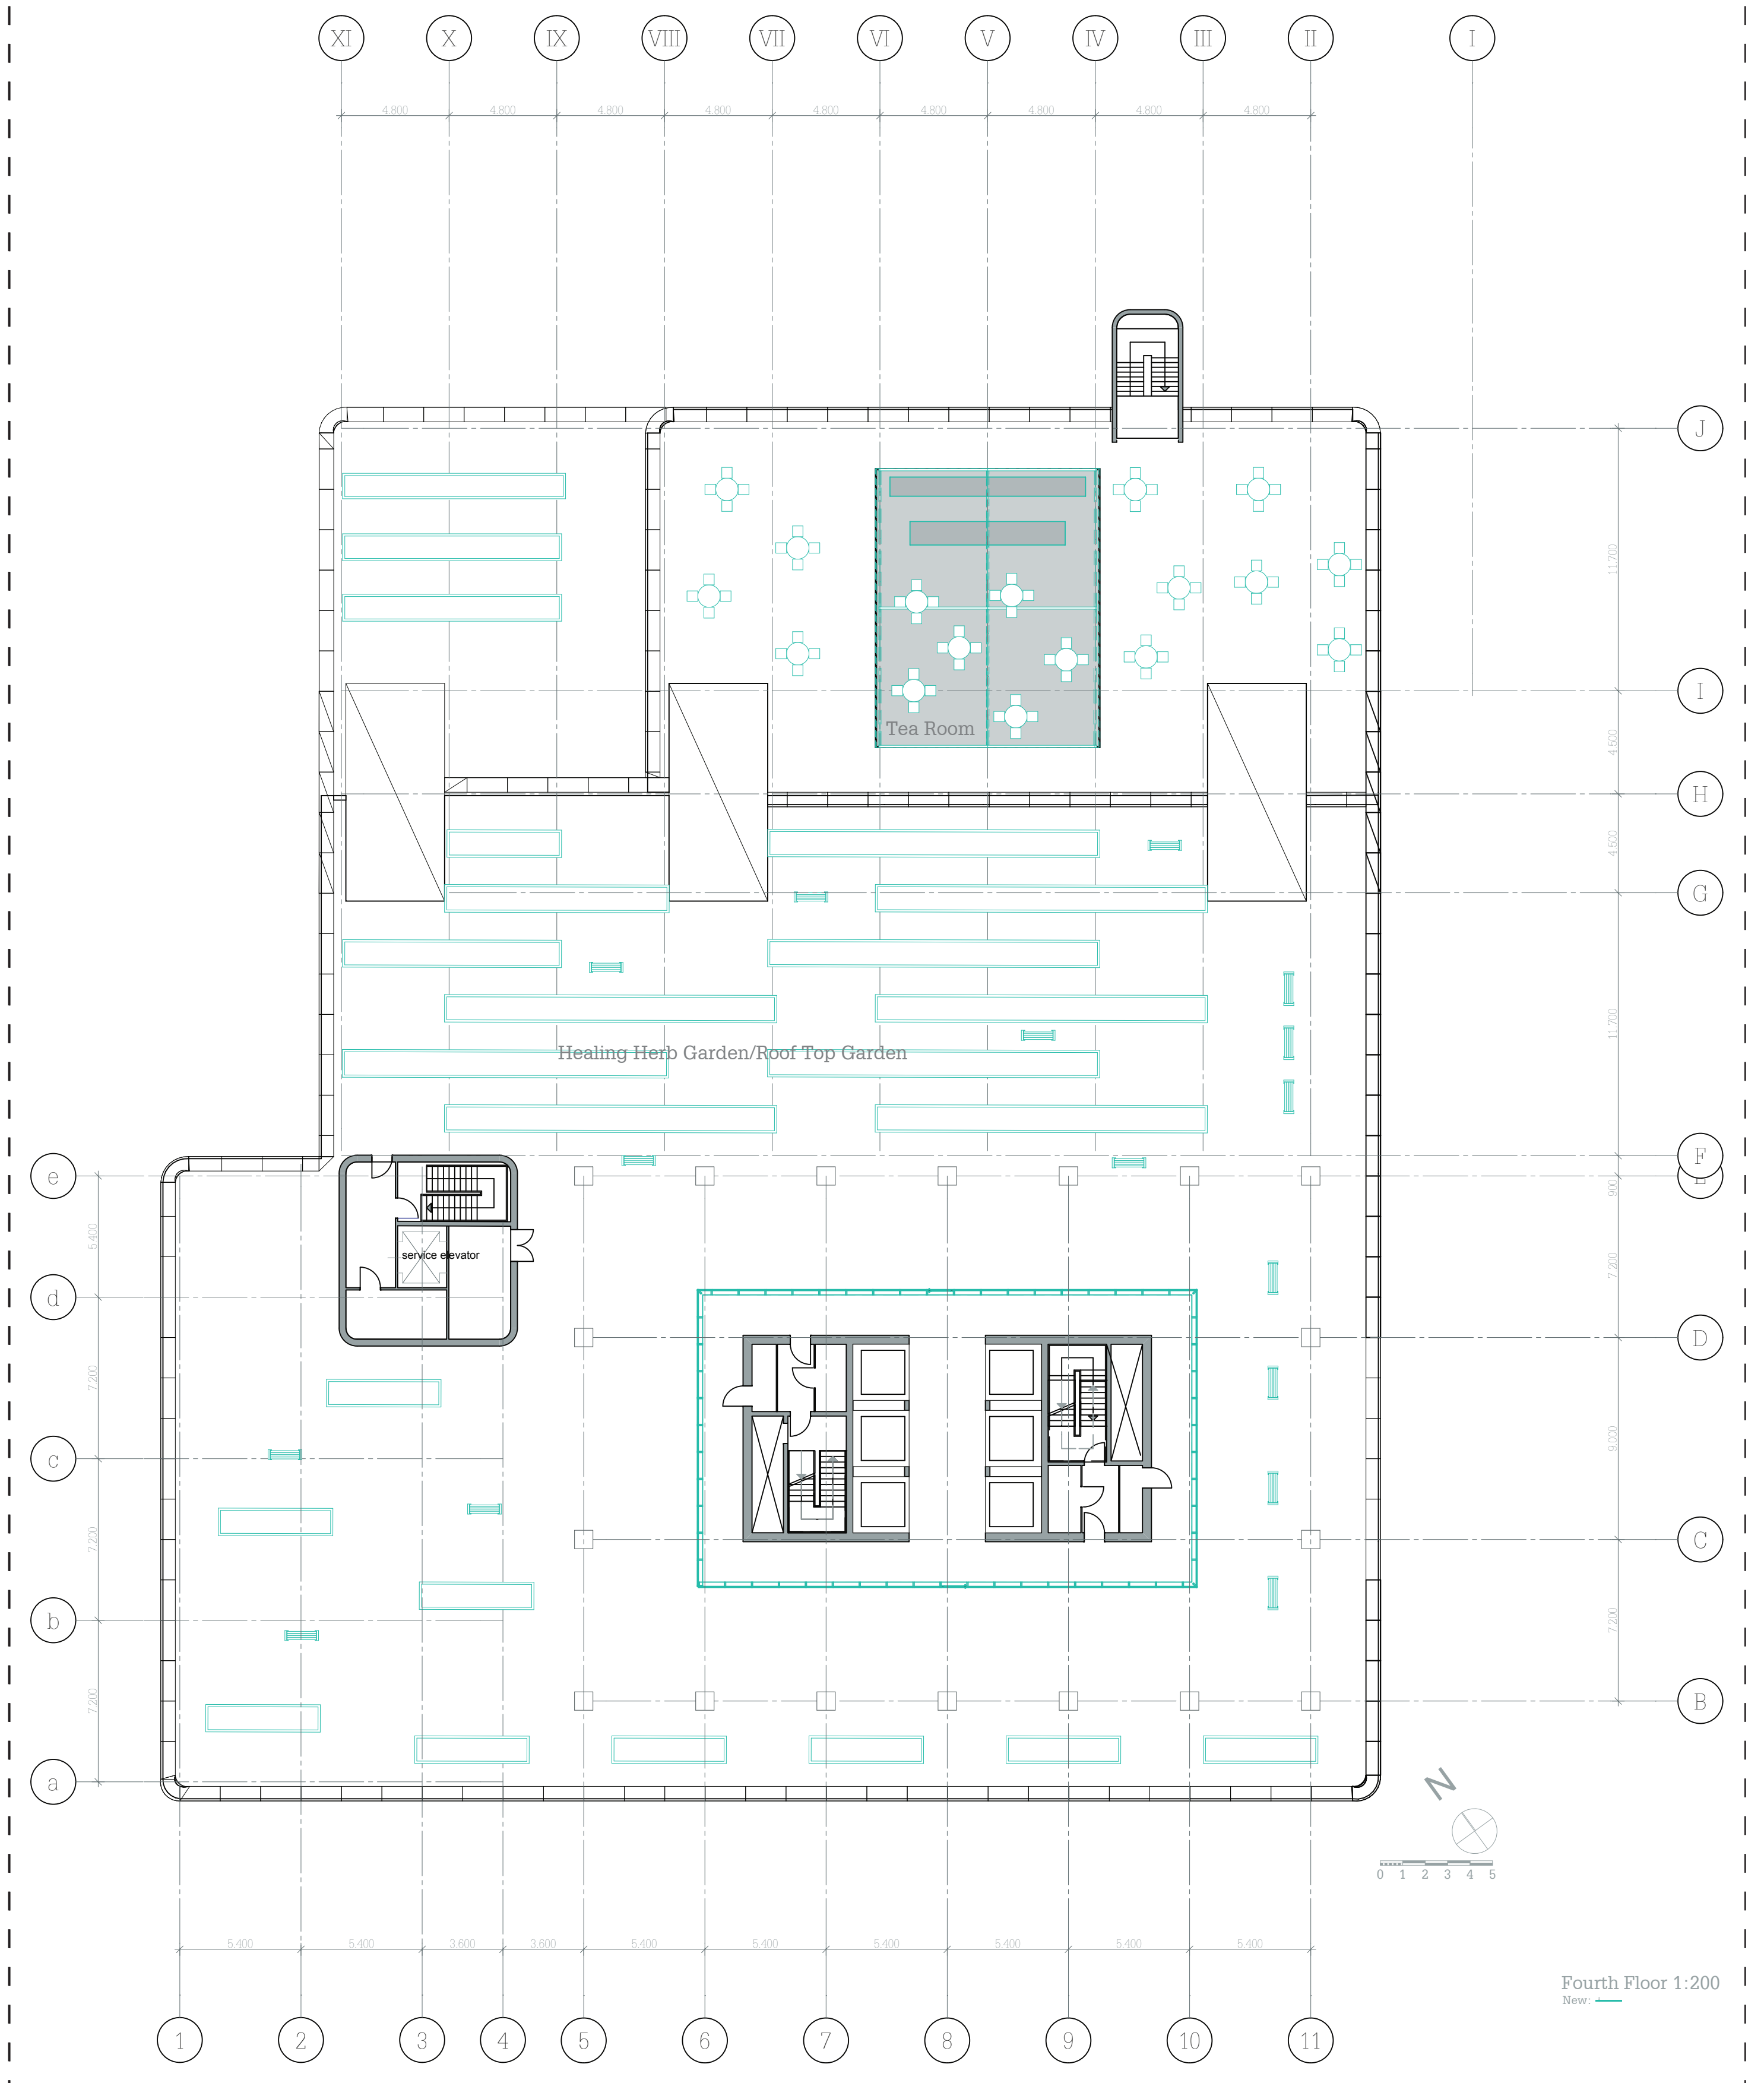

Espresso Bar

Waste Water Filtering

Loading

Trafo

Green Entrance

Facade Fragment A

e d c b a

K J I H G F E D C B A

1 2 3 5 6 7 8 9 10 11 12

Ground Floor 1:100
New: —

GARDEN GATE

P5 Presentation 31 January 2014
Student: Steffi von Brunner
Studio: Veldacademie
Tutors: Mark Pimlott
Anke van Hal
Bas Gremmen

Third Floor 1:200
Rev. 01

Fourth Floor 1:200
Rev. 01

First Floor 1:200
Rev. 01

Second Floor 1:200
Rev. 01