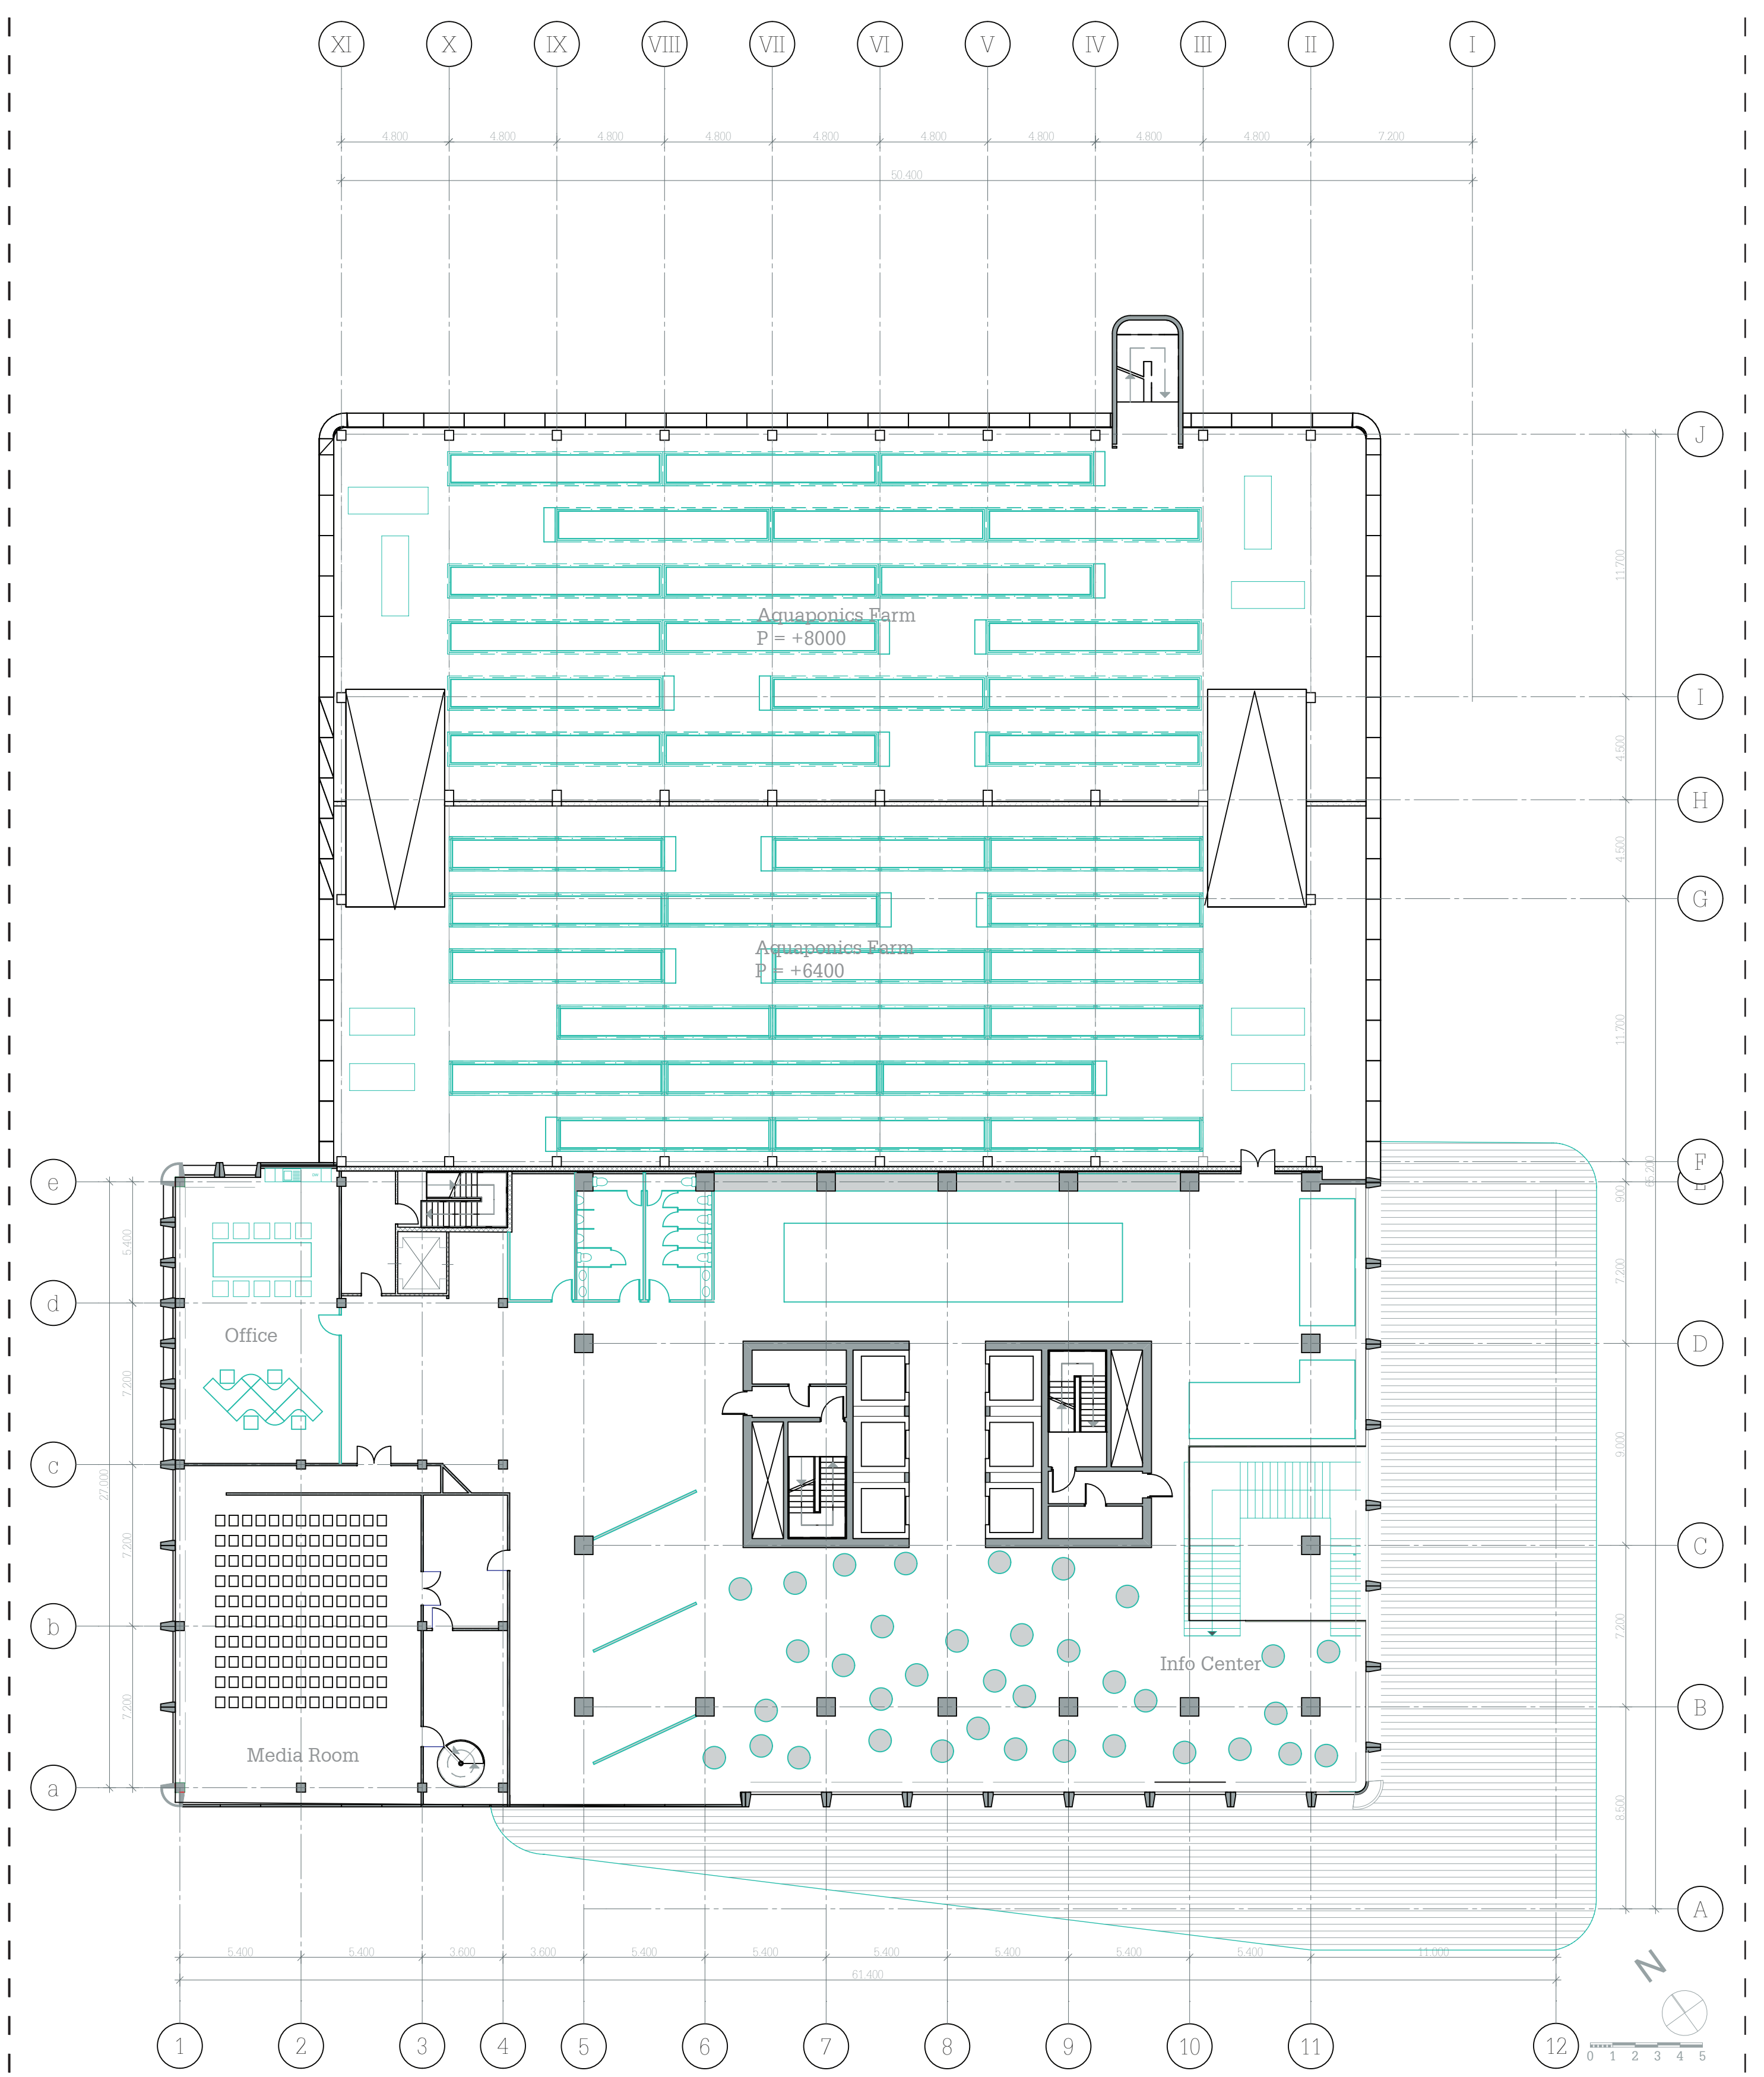

Espresso Bar

Waste Water Filtering

Loading

Trafo

Green Entrance

Facade Fragment A

e d c b a

K J I H G F E D C B A

1 2 3 5 6 7 8 9 10 11 12

Ground Floor 1:100
New: —

GARDEN GATE

P5 Presentation 31 January 2014
Student: Steffi von Brunner
Studio: Veldacademie
Tutors: Mark Pimlott
Anke van Hal
Bas Gremmen

Third Floor 1:200
Rev. 01

Fourth Floor 1:200
Rev. 01

First Floor 1:200
Rev. 01

Second Floor 1:200
Rev. 01