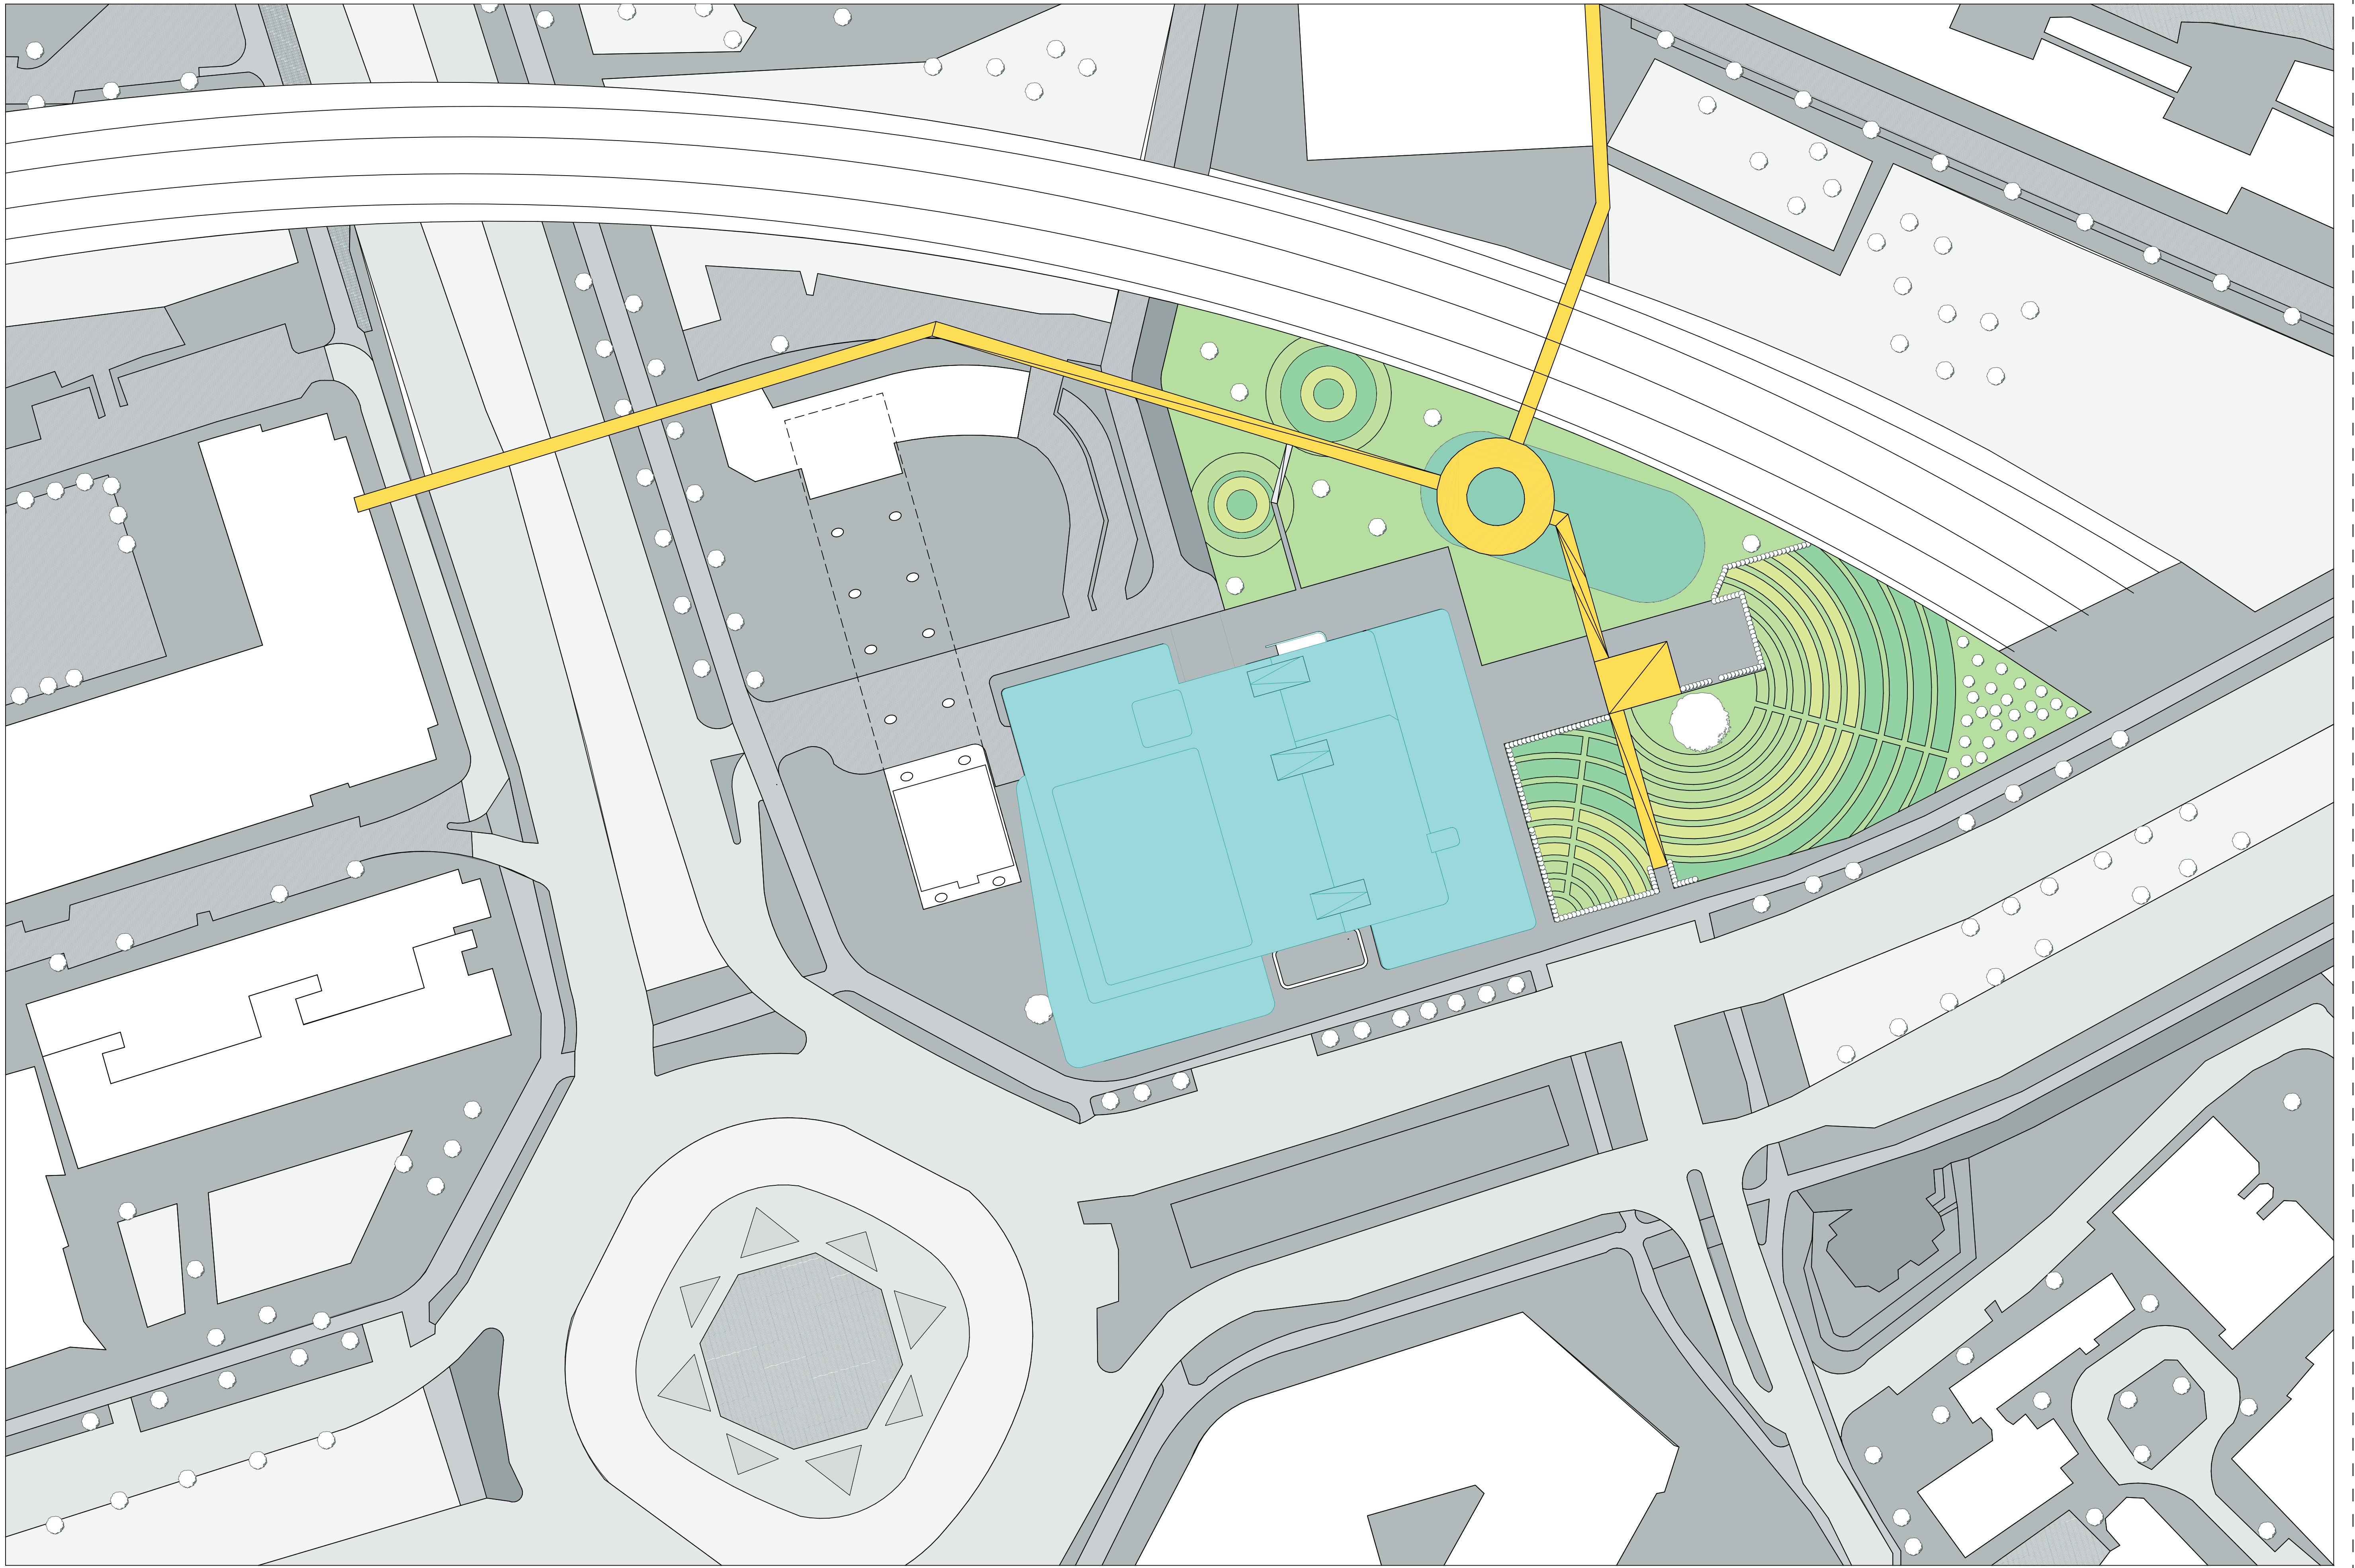

GARDEN GATE

P5 Presentation 31 January 2014
Student: Steffi von Brunner
Studio: Veldacademie
Tutors: Mark Pimlott
Anke van Hal
Bas Gremmen