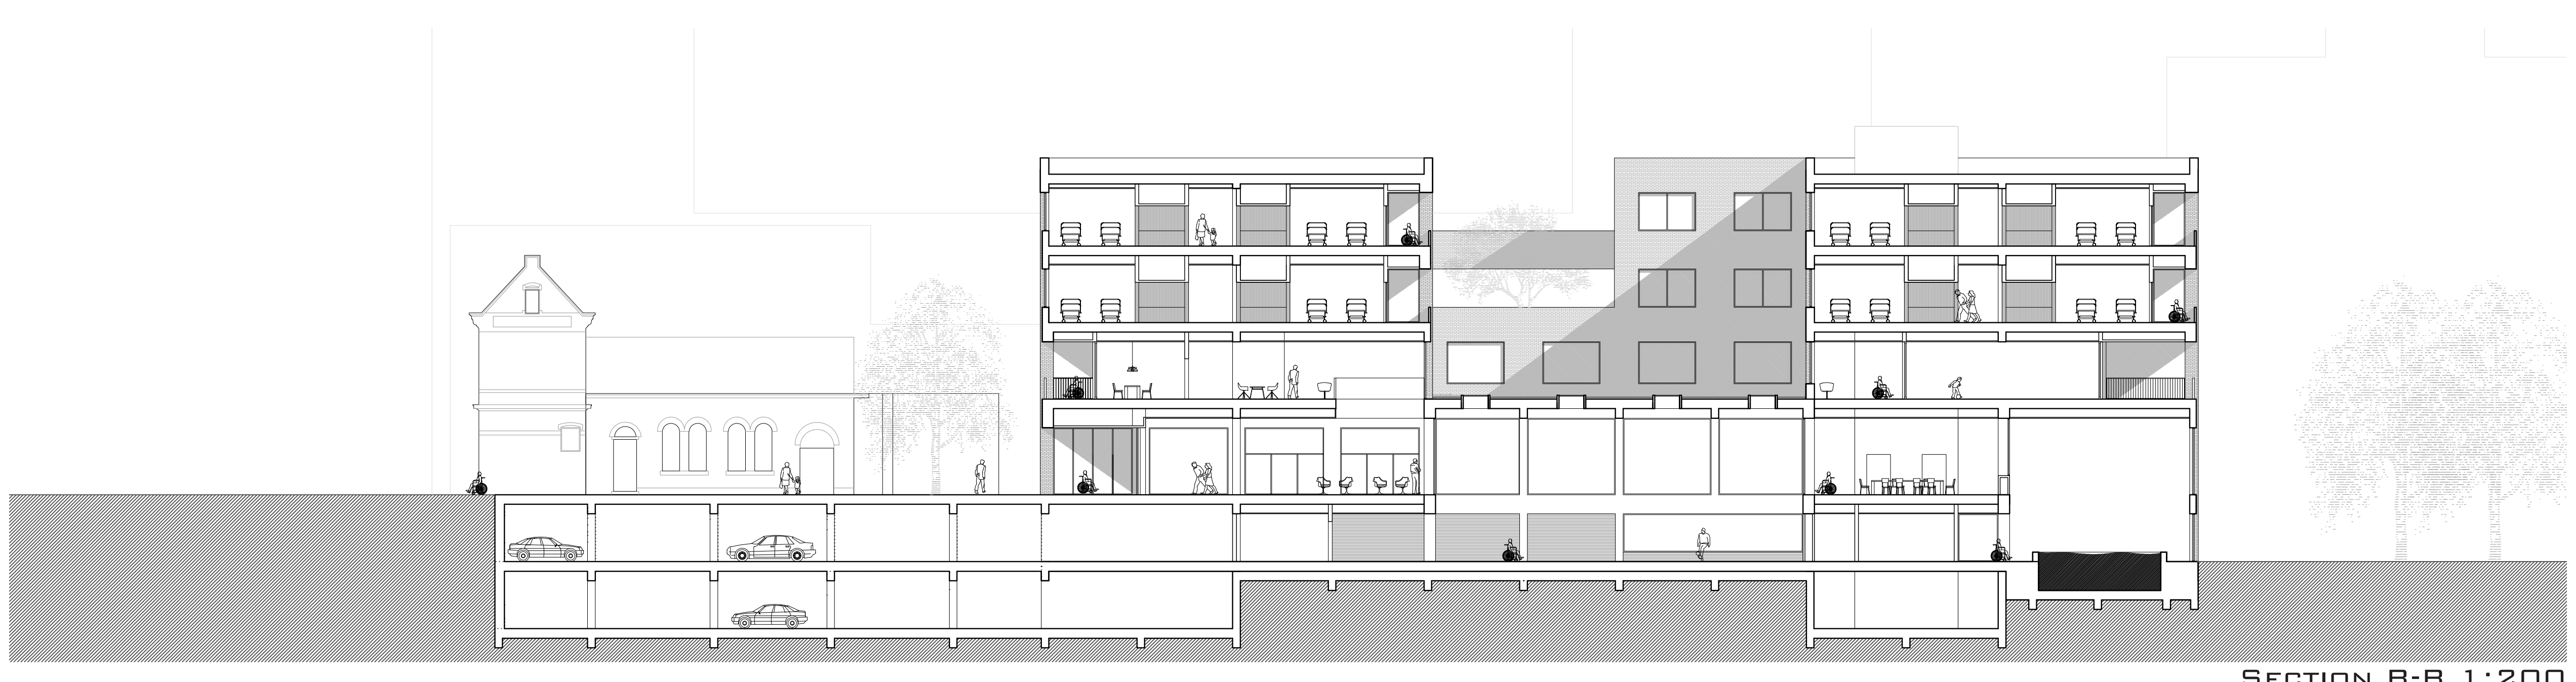

PARK LEVEL 1:200

NORTH ELEVATION 1:200

SECTION B-B 1:200

REHABILITATION CENTRE

# CONNECTING PEOPLE

BLURRING THE BORDERS BETWEEN THE CLINIC AND THE CITY

FRANK DE VLEESCHHOUWER  
1544667

JURJEN ZEINSTR, LAURA ALVAREZ,  
MAURO PARRAVICINI, MATTHIJS PRINS

INTERIORS, BUILDINGS AND CITIES