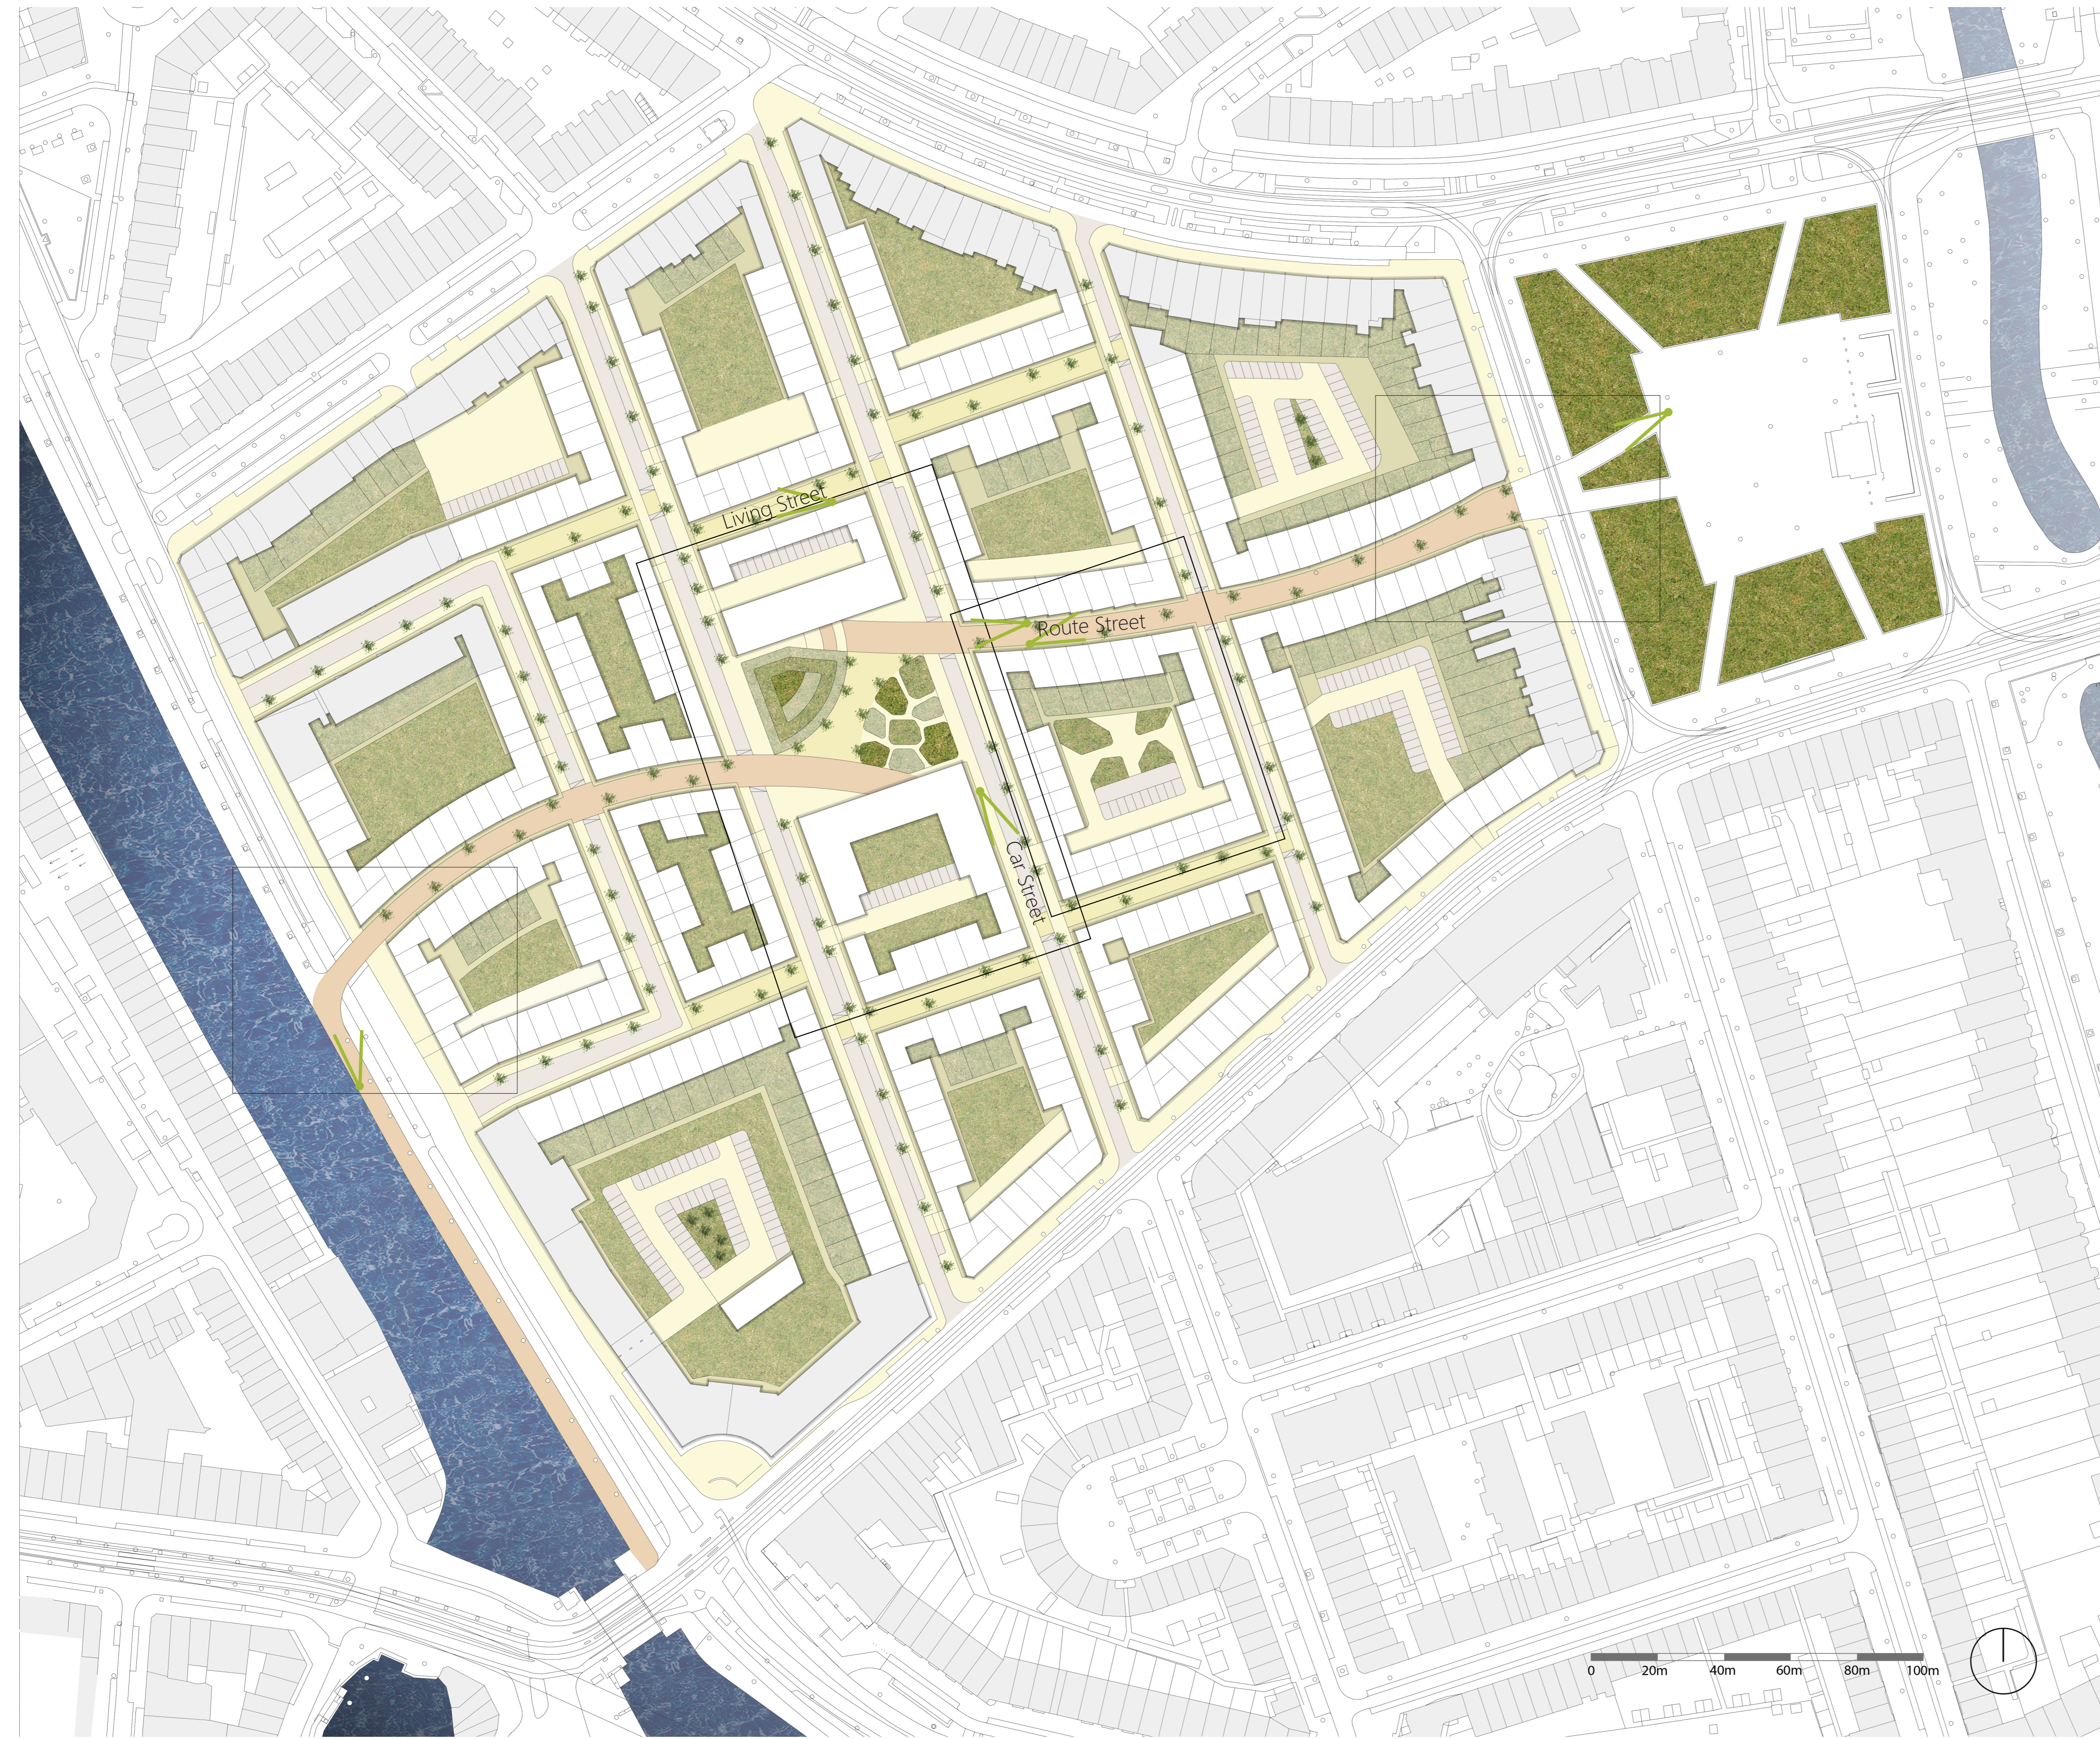

# NEIGHBOURHOOD PERFORMANCE

Enhancing public life and urban morphology in Nieuwe Westen and Middelland

P5 Presentation Freke Aalpoel - 4080467

Route Street

1:250

Car Street

1:250

Living Street

1:250

Square

1:500

Middle Building Block

1:500

East Entrance

1:500

West Entrance