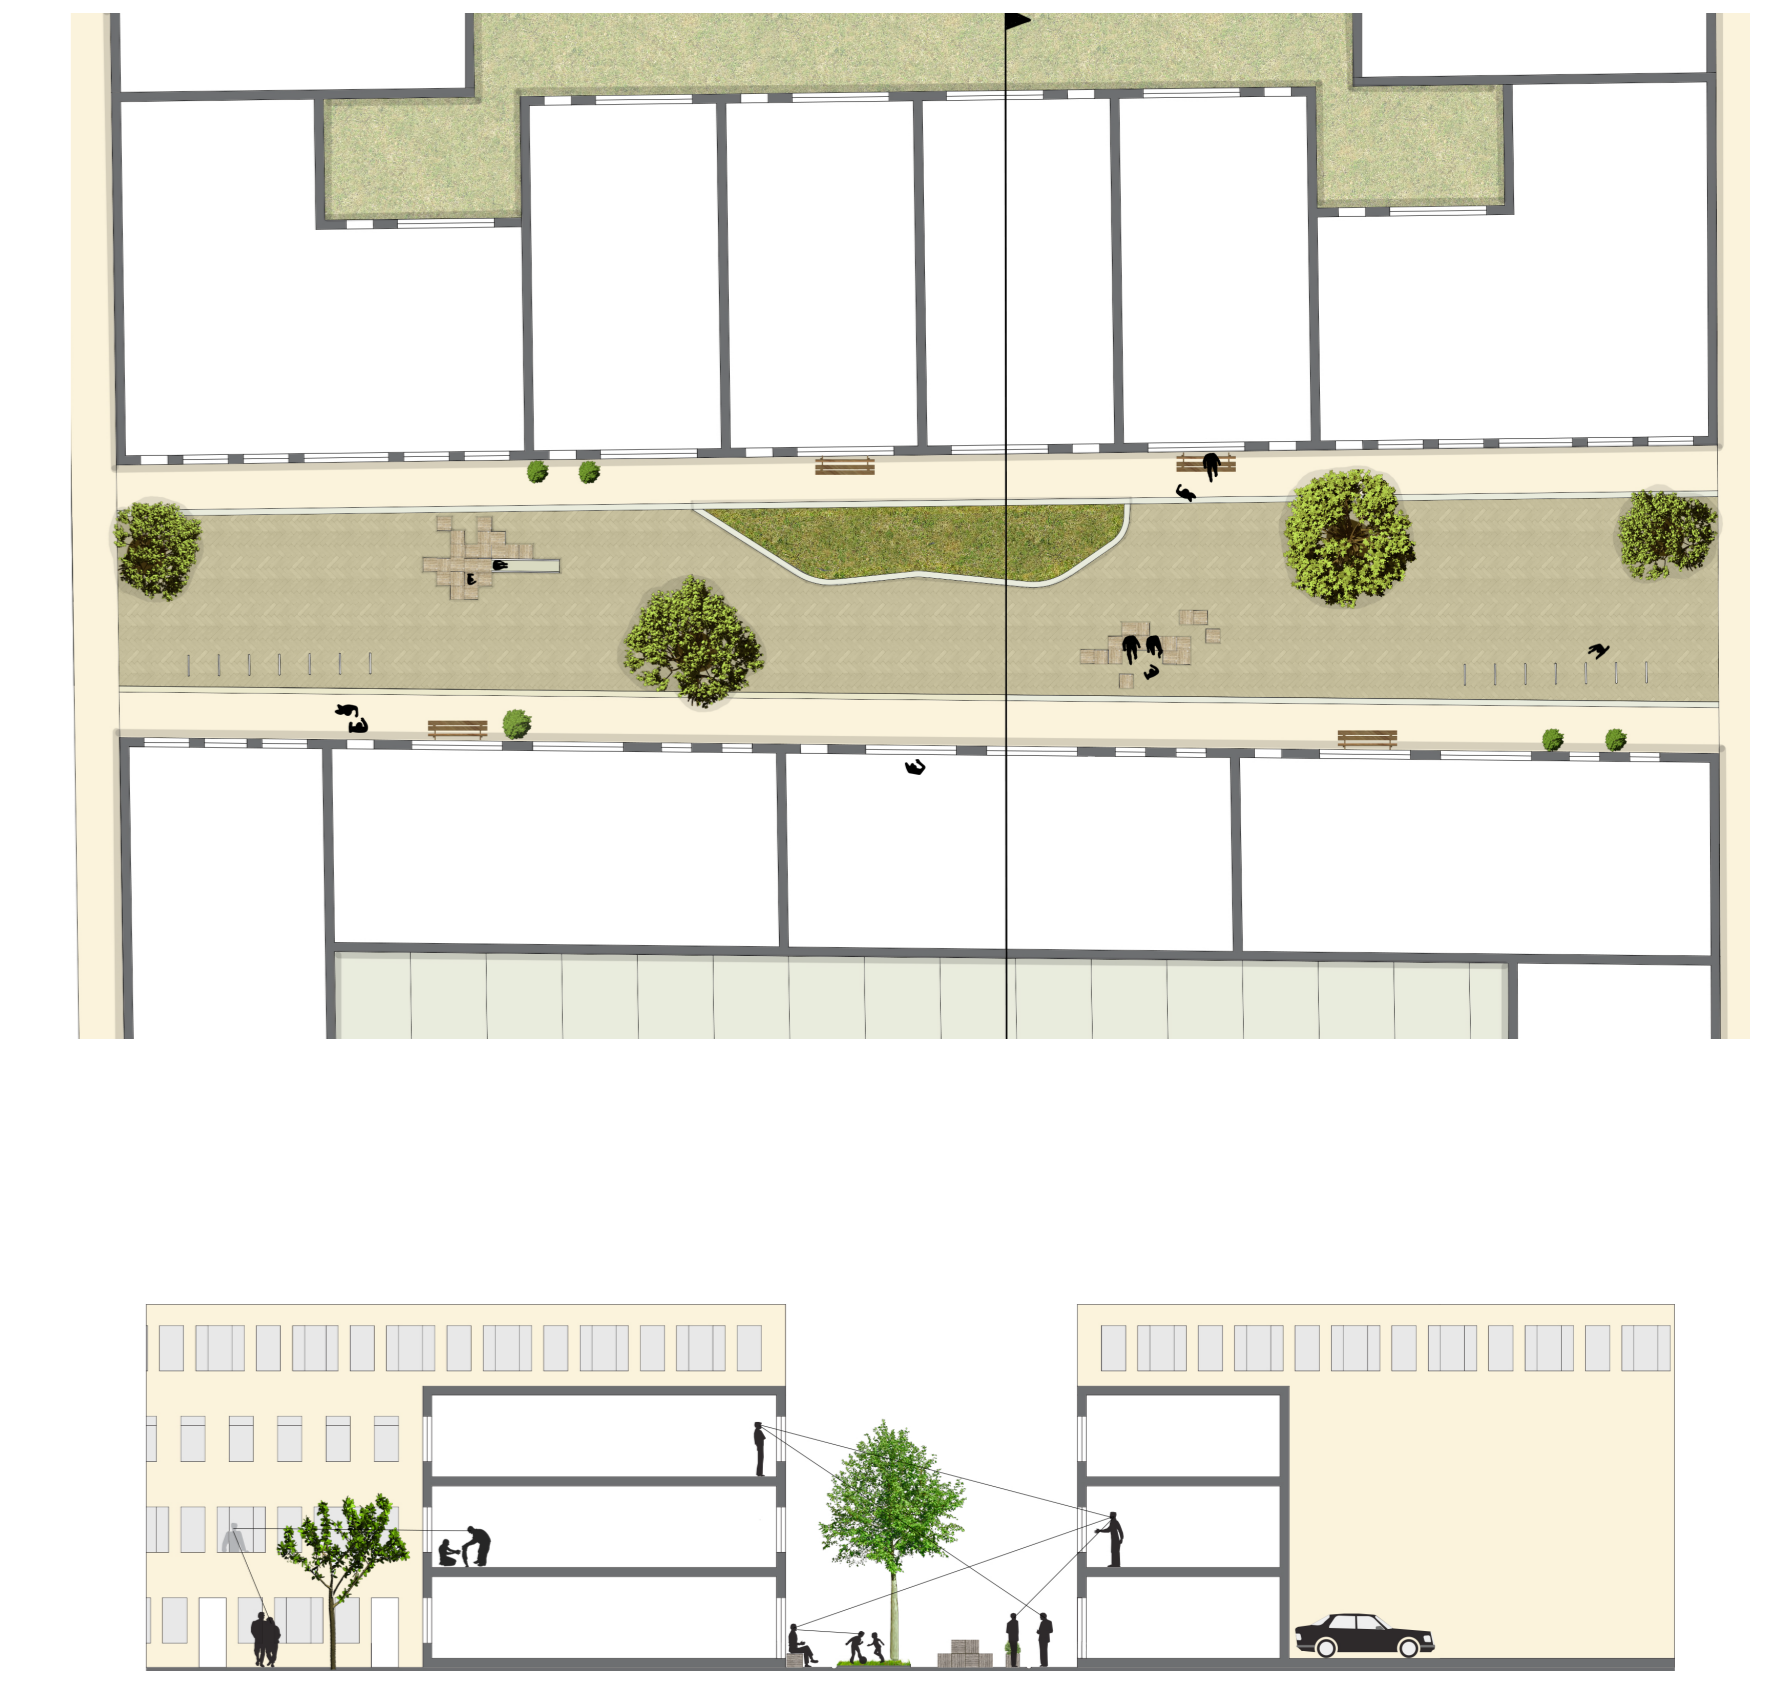

# NEIGHBOURHOOD PERFORMANCE

Enhancing public life and urban morphology in Nieuwe Westen and Middelland

P5 Presentation Freke Aalpoel - 4080467

Route Street

1:250

Car Street

1:250

Living Street

1:250

Square

1:500

Middle Building Block

1:500

East Entrance

1:500

West Entrance

1:500