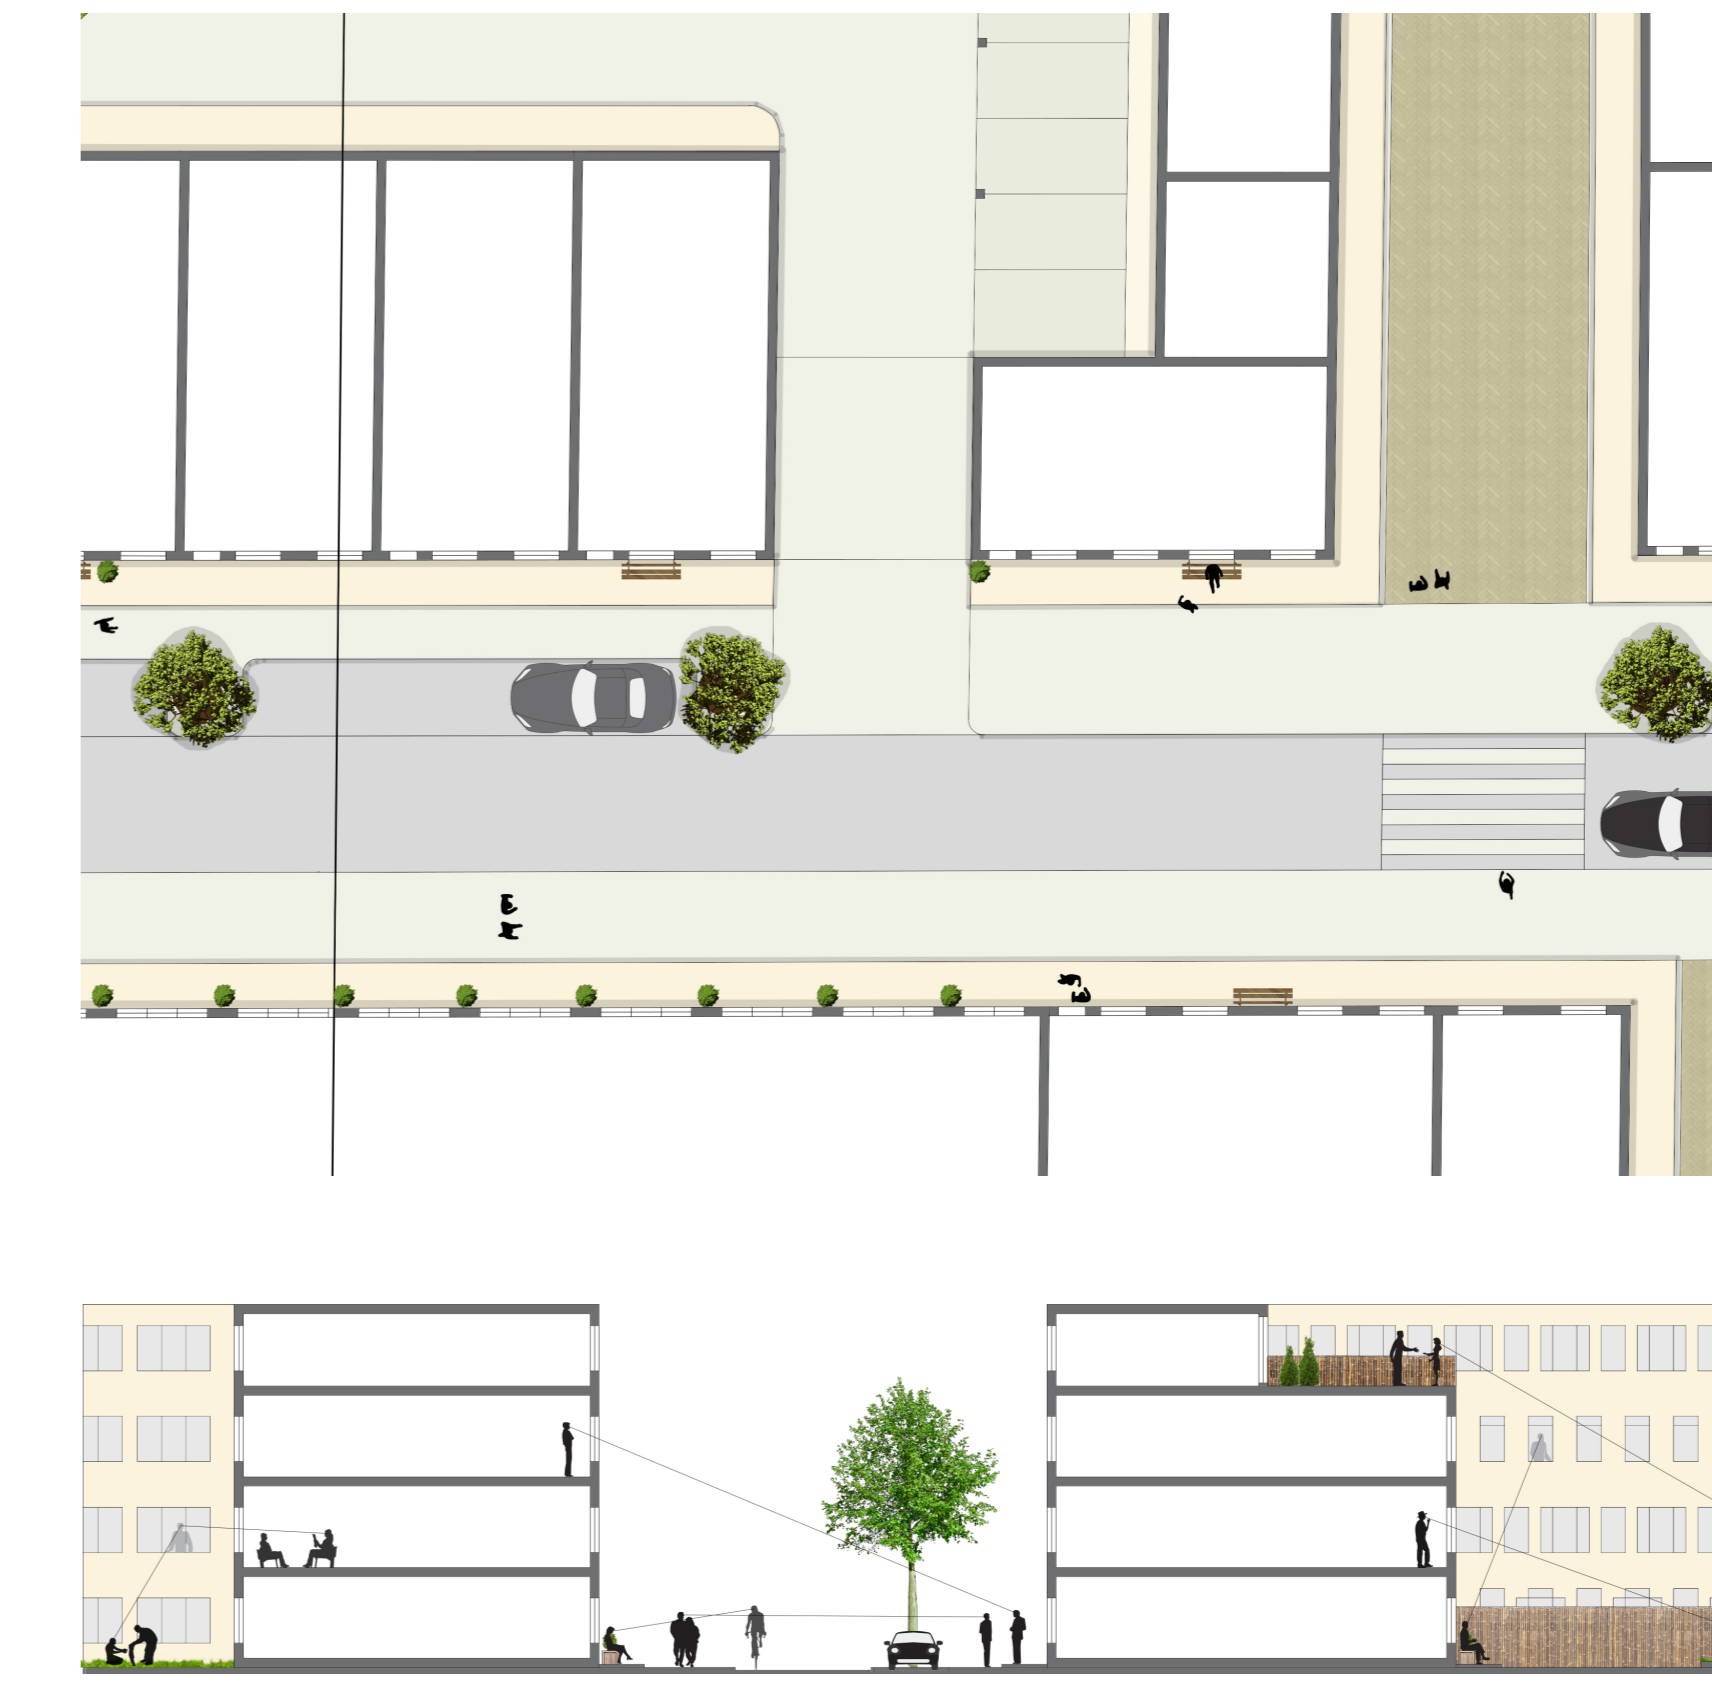

# NEIGHBOURHOOD PERFORMANCE

Enhancing public life and urban morphology in Nieuwe Westen and Middelland

P5 Presentation Freke Aalpoel - 4080467

Route Street

1:250

Car Street

1:250

Living Street

1:250

Square

1:500

Middle Building Block

1:500

East Entrance

1:500

West Entrance

1:500