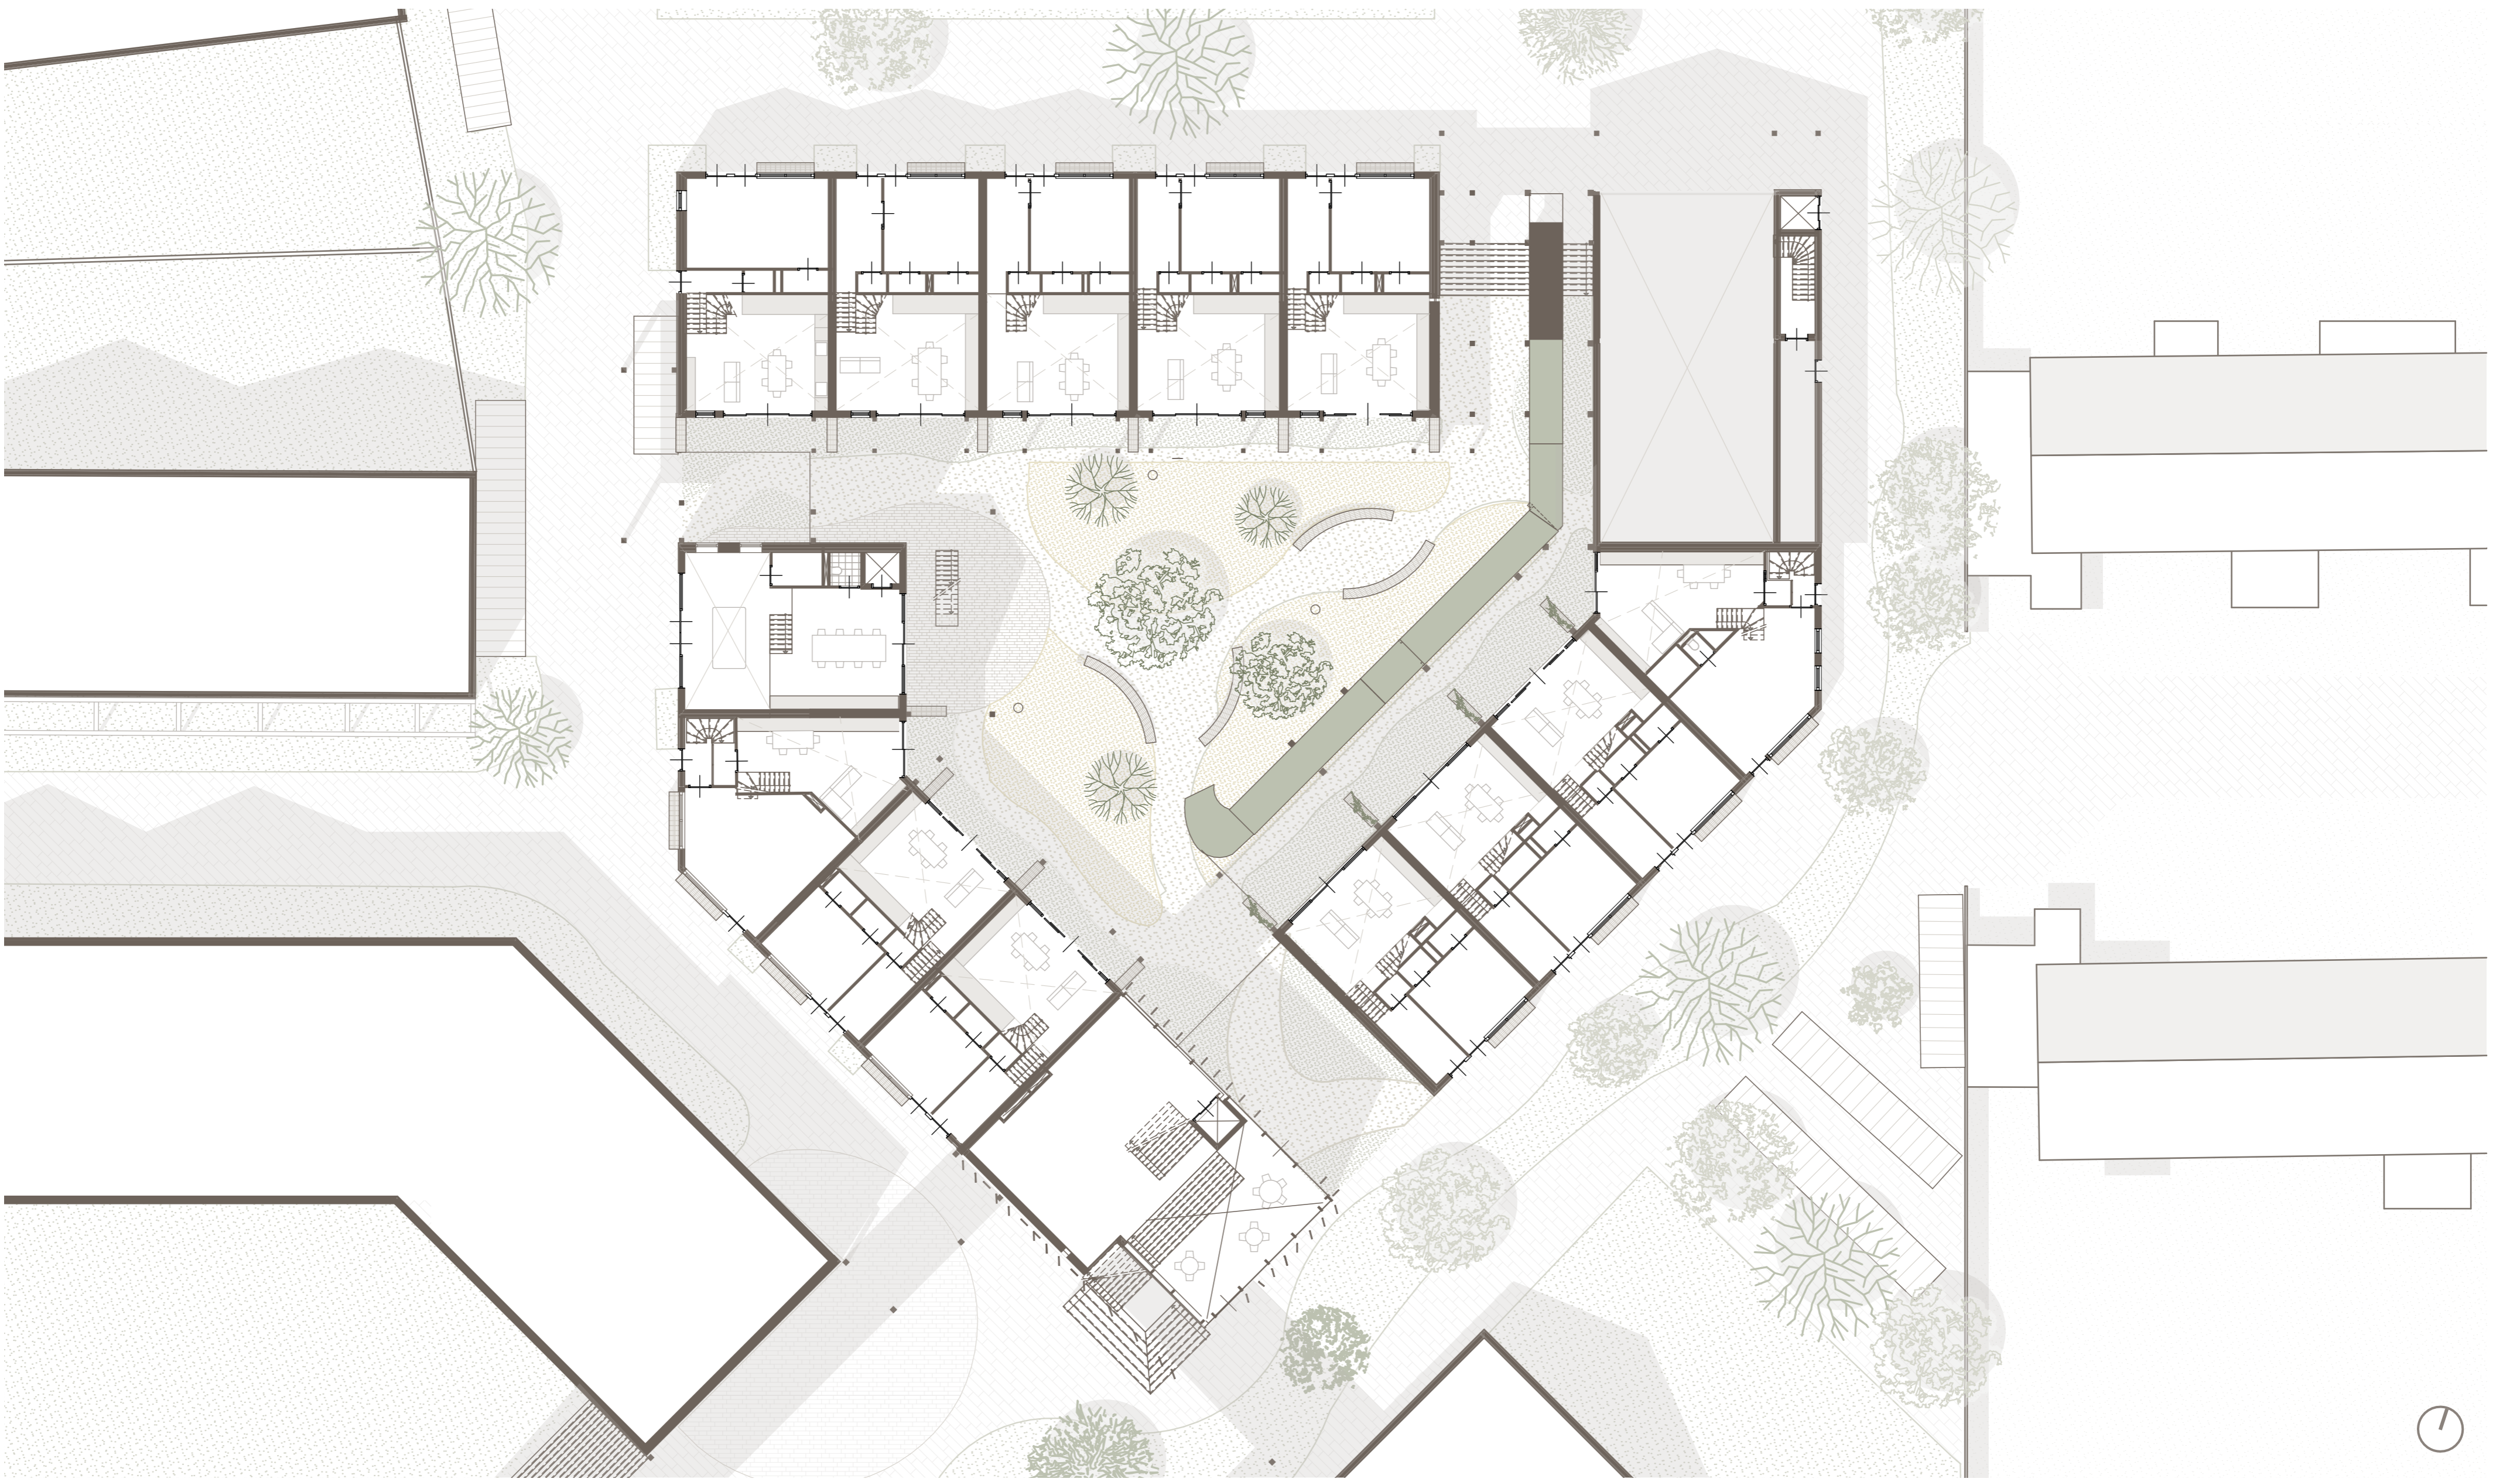

# rhythms of everyday life.

architecture that activates everyday life

Daphne Bohemen

05/06/2026

autonomy

activation

social encounter

site plan, 1:500

section building

axo construction

ground floor, 1:200

section, 1:100 (scaled 75%)

section, 1:200 (scaled 150%)