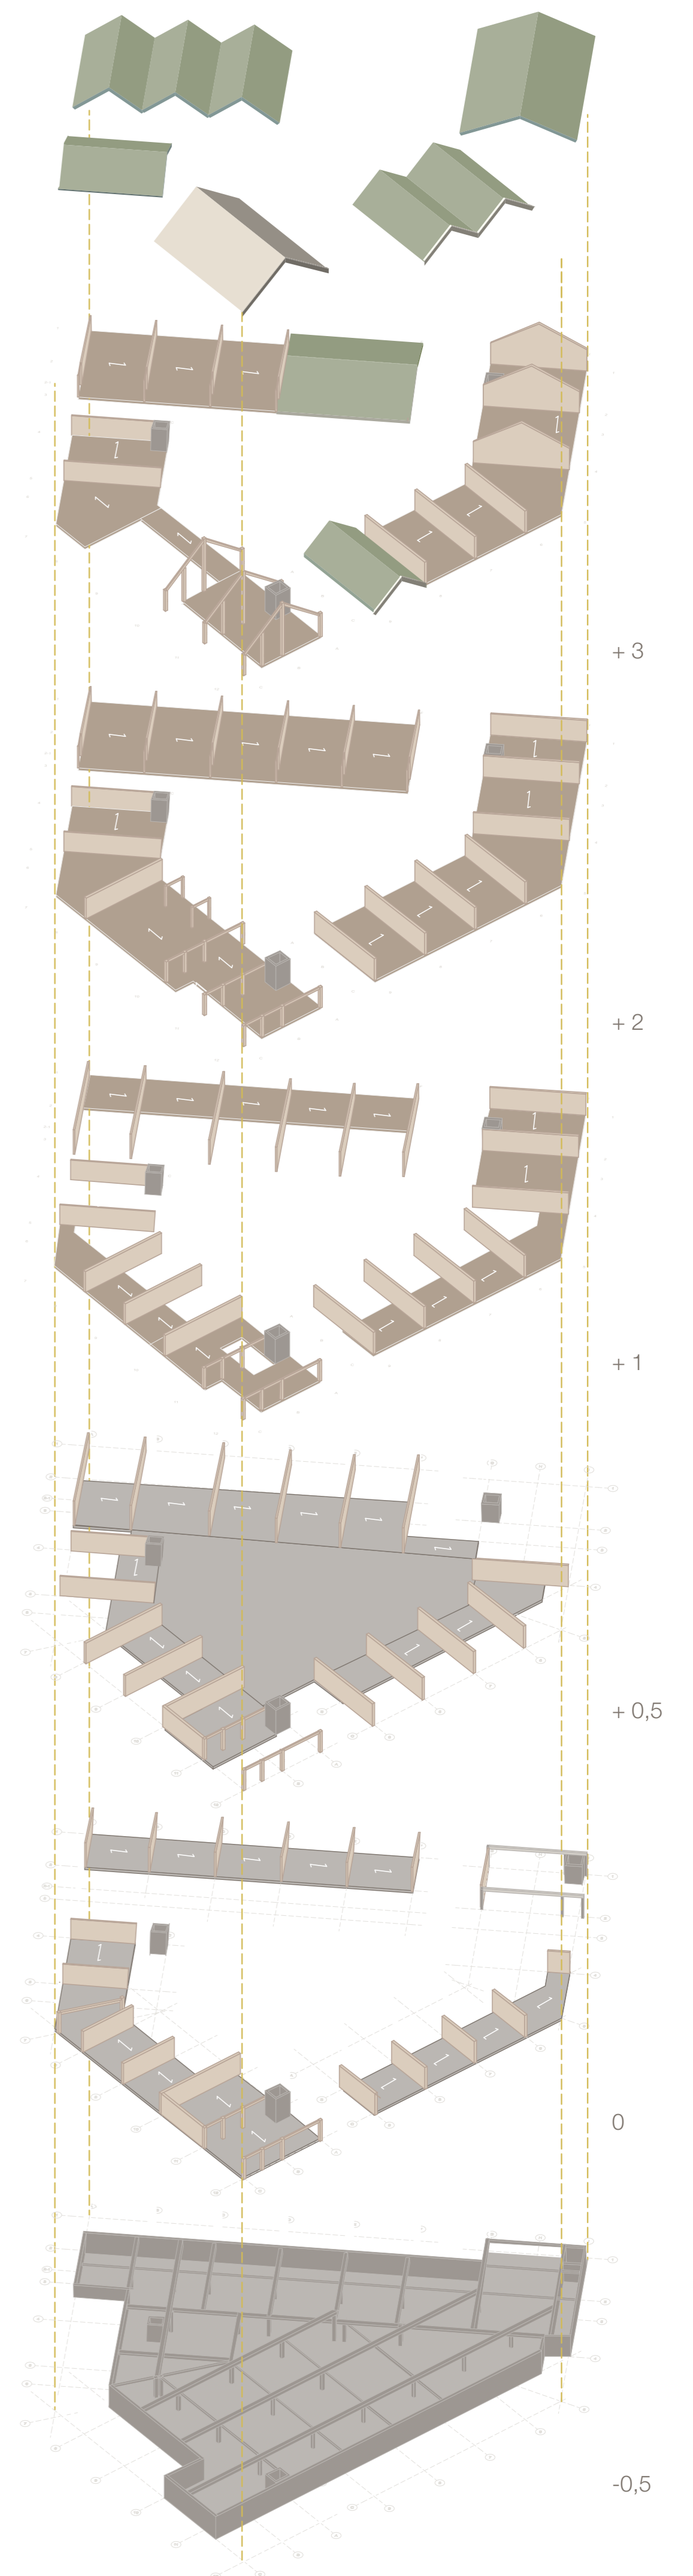

# rhythms of everyday life.

architecture that activates everyday life

Daphne Bohemen

05/06/2026

autonomy

activation

social encounter

site plan, 1:500

section building

axo construction

ground floor, 1:200

section, 1:100 (scaled 75%)

section, 1:200 (scaled 150%)