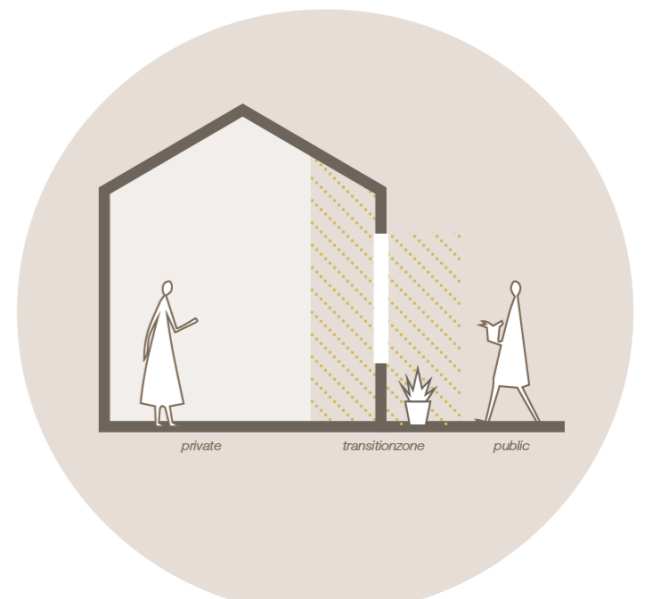

# rhythms of everyday life.

architecture that activates everyday life

Daphne Bohemen

05/06/2026

autonomy

activation

social encounter

site plan, 1:500

section building

axo construction

ground floor, 1:200

section, 1:100 (scaled 75%)

section, 1:200 (scaled 150%)