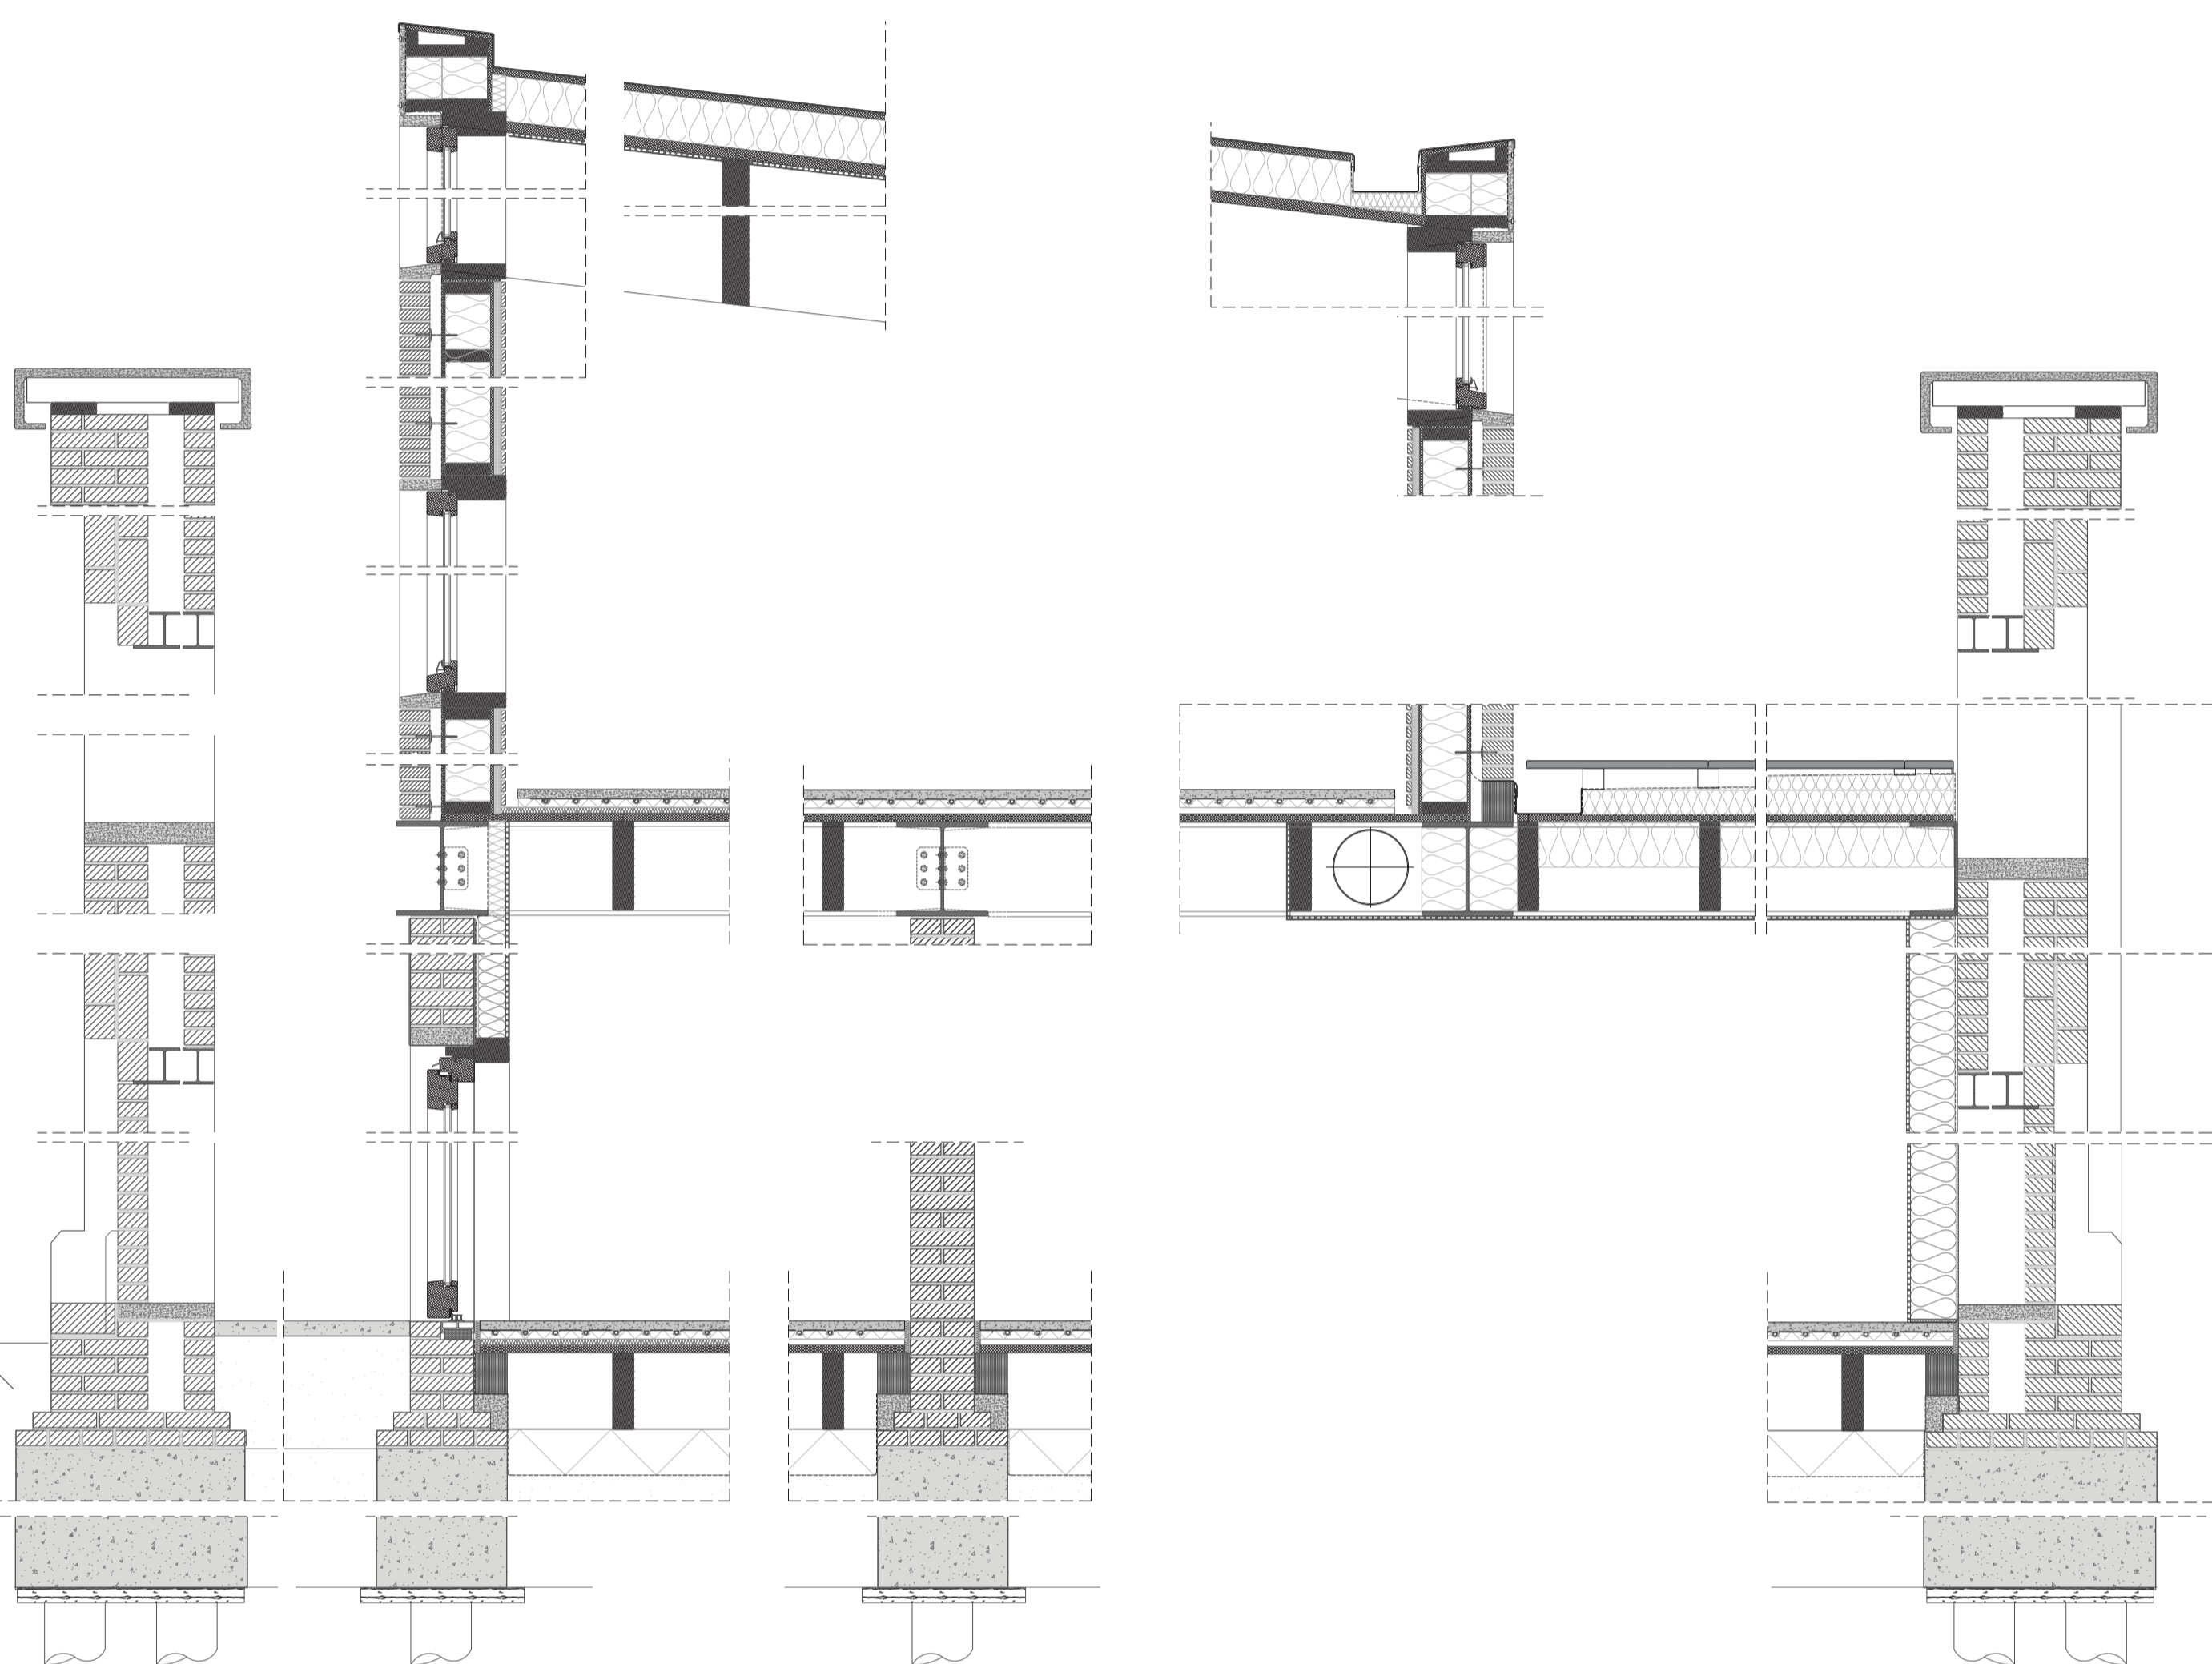

The arts centre

Horizontal details scale 1:20

3D diagram existing brickwork

Het Plofbos

The unintentional beauty of dealing with explosives

Hembrug & Plofbos masterplan

Speculative planning: densification with existing morphology, preserving forest

Multifunctional events + exhibition space