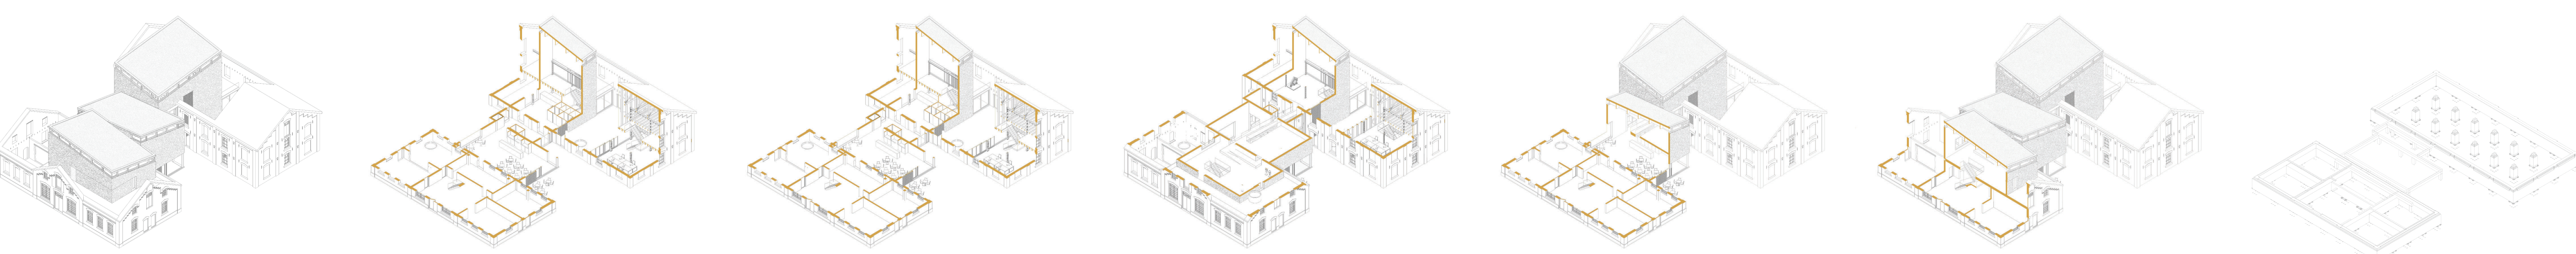

The arts centre

Horizontal details scale 1:20

3D diagram existing brickwork

Het Plofbos

The unintentional beauty of dealing with explosives

Hembrug & Plofbos masterplan

Speculative planning: densification with existing morphology, preserving forest

Multifunctional events + exhibition space