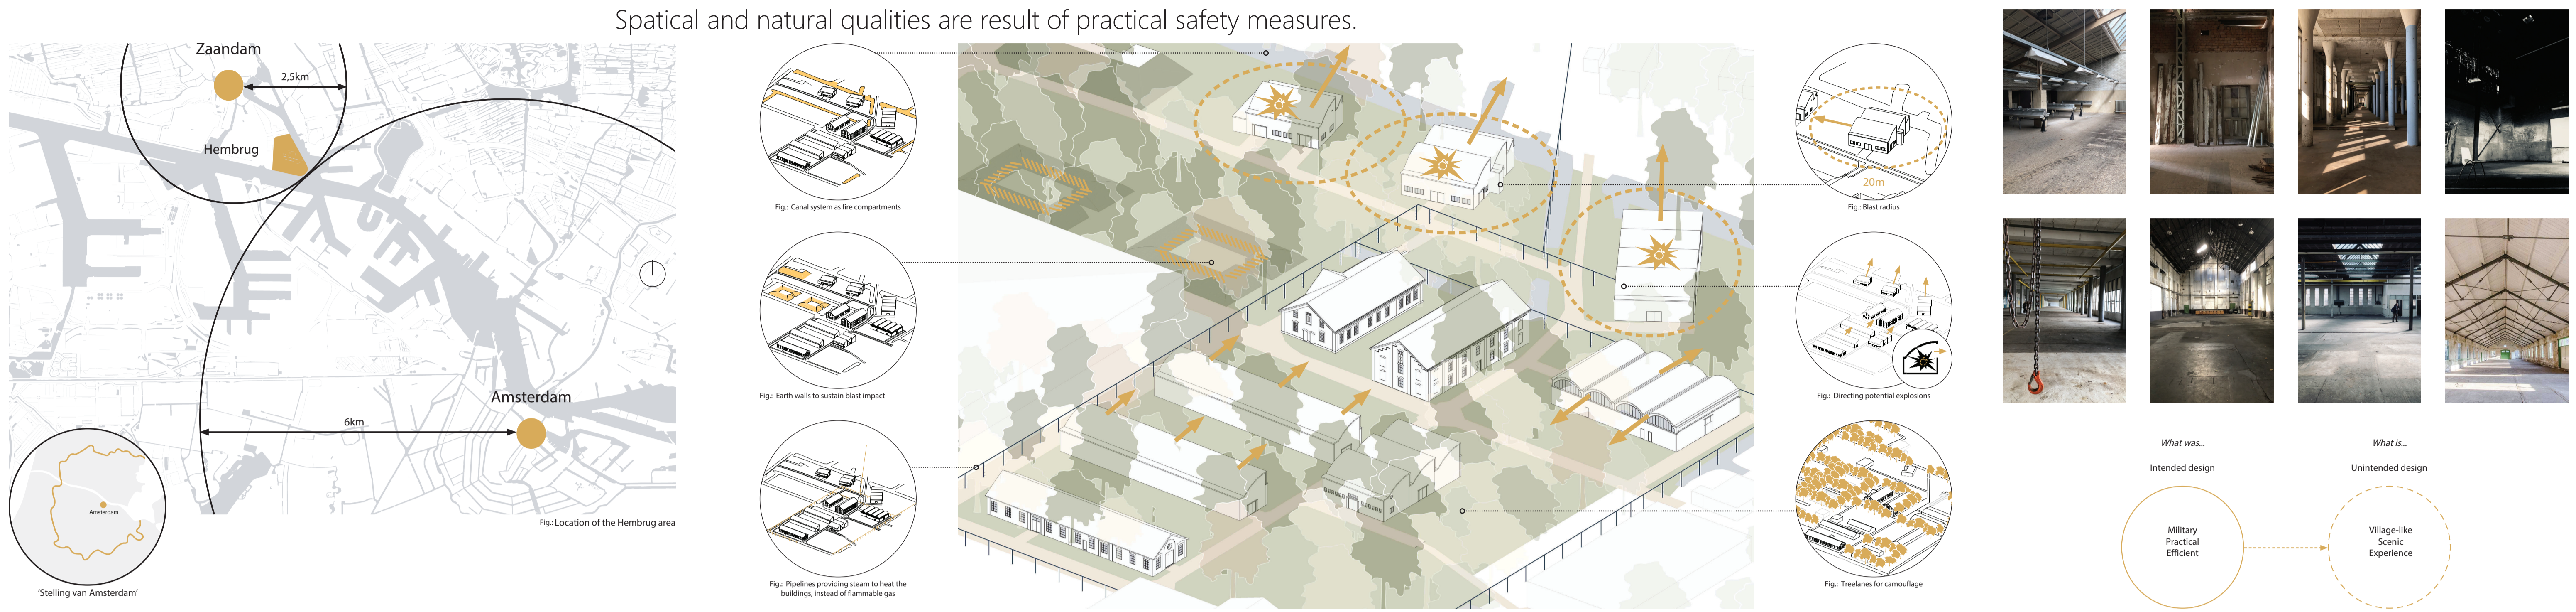

The arts centre

Horizontal details scale 1:20

3D diagram existing brickwork

Het Plofbos

The unintentional beauty of dealing with explosives

Hembrug & Plofbos masterplan

Speculative planning: densification with existing morphology, preserving forest

Multifunctional events + exhibition space