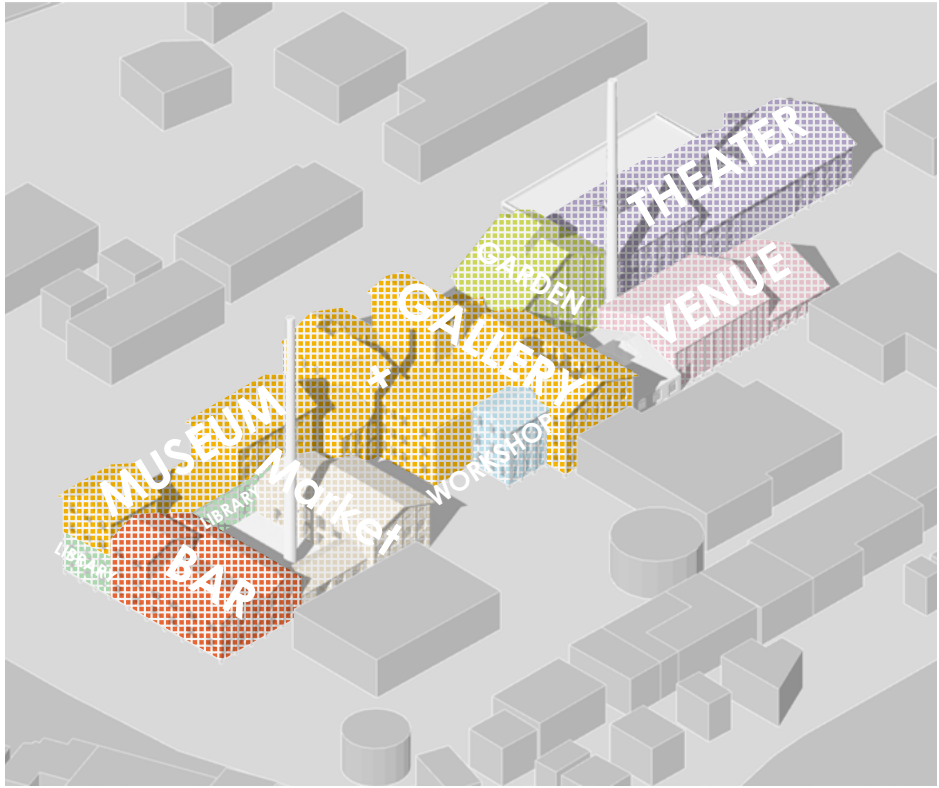

Timeline of Belgrade Sugar factory

Cultural Facilities in the Neighborhood

Zoning

Allocate Update Functions

Behavior and Space Scale Study

Allocate Update Functions

Appearance

Industrial Ruin Style