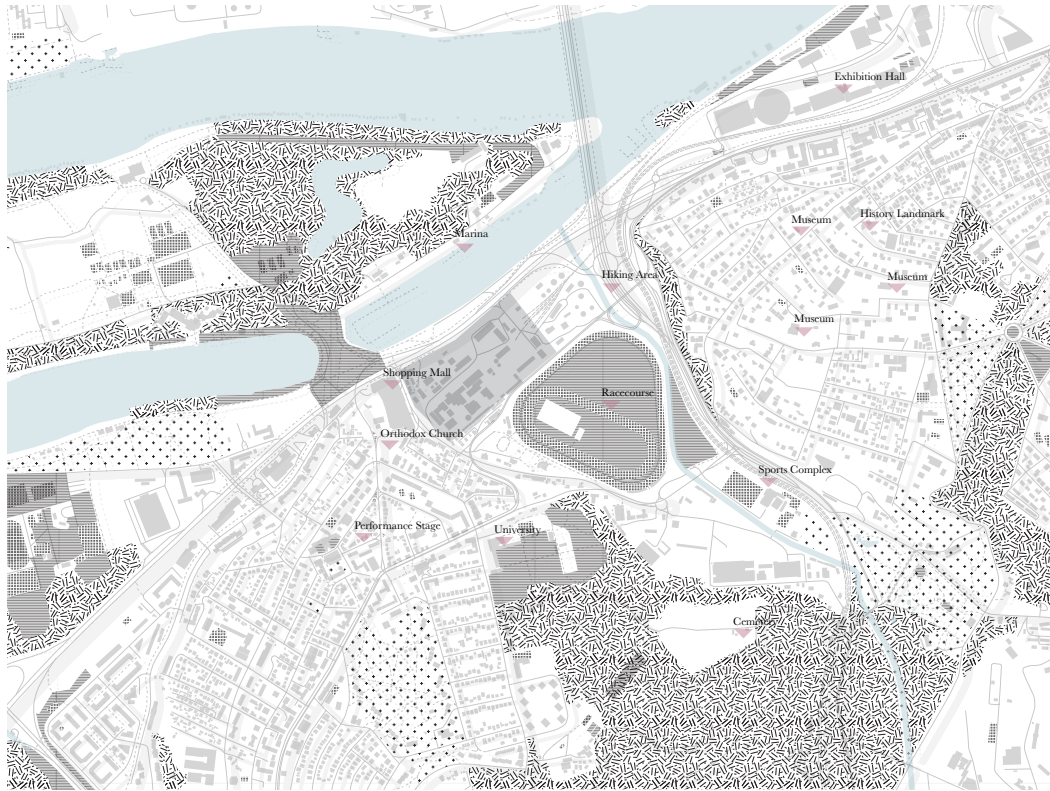

---Wikipedia

Background Information

Belgrade Sugar Factory Main Production Building

Site Context

19th Industrial Building

Spirit Extension

KPGT Theater

Lost Space

Timeline of Belgrade Sugar factory

Cultural Facilities in the Neighborhood

Zoning

Allocate Update Functions

Behavior and Space Scale Study

Allocate Update Functions

Appearance

Industrial Ruin Style