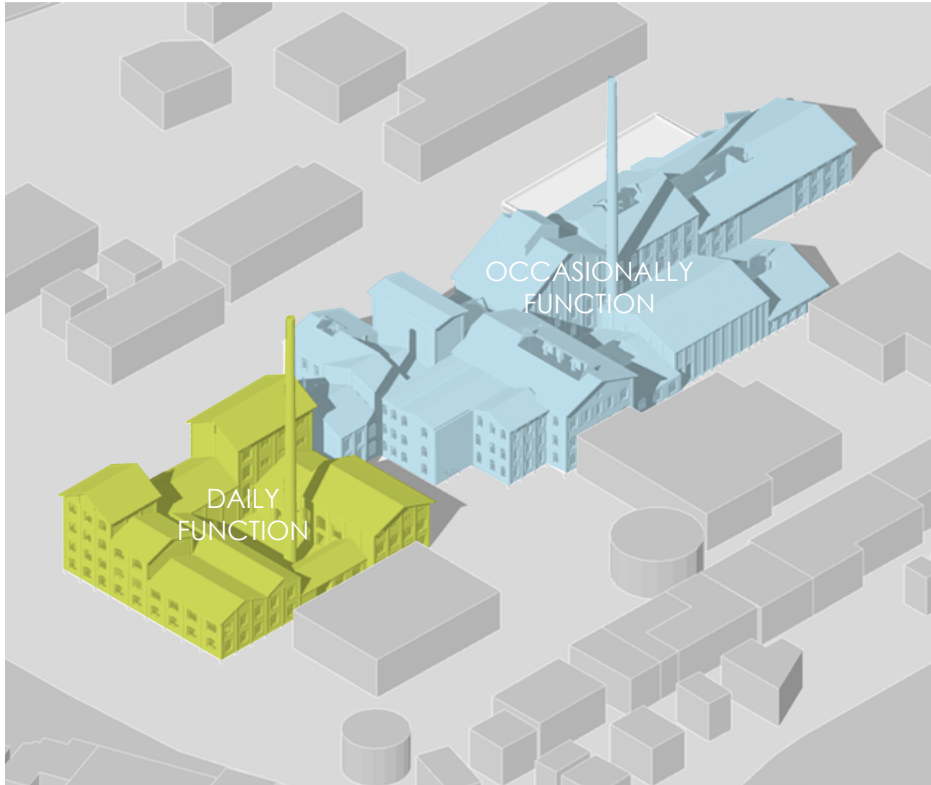

Urban Collage Poem - Design Process

Chapter I Former

Select Valuable Elements

Reflect Former Space Character

Lost Space in Urban Context

Location of the Sugar Factory

SUGAR FACTORY, ČUKARICA, BELGRADE

is a defunct industrial complex in Belgrade, the capital of Serbia. Built in 1901, it was the first sugar factory in Serbia. In 1984 it was placed under protection as the cultural monument.

---Wikipedia

Background Information

Belgrade Sugar Factory Main Production Building

Site Context

19th Industrial Building

Spirit Extension

KPGT Theater

Lost Space

Timeline of Belgrade Sugar factory

Cultural Facilities in the Neighborhood

Zoning

Allocate Update Functions

Behavior and Space Scale Study

Allocate Update Functions

Appearance

Industrial Ruin Style