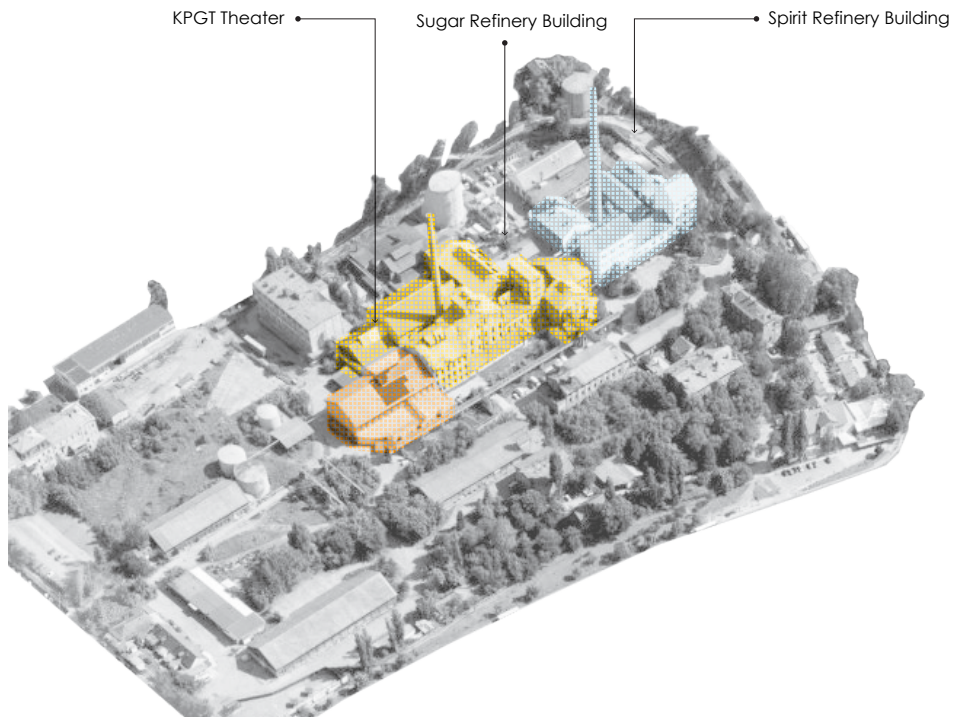

Urban Collage Poem - Design Process

Chapter I Former

Select Valuable Elements

Reflect Former Space Character

Lost Space in Urban Context

Location of the Sugar Factory

SUGAR FACTORY, ČUKARICA, BELGRADE

is a defunct industrial complex in Belgrade, the capital of Serbia. Built in 1901, it was the first sugar factory in Serbia. In 1984 it was placed under protection as the cultural monument.

---Wikipedia

Background Information

Belgrade Sugar Factory Main Production Building

Site Context

19th Industrial Building

Spirit Extension

KPGT Theater

Lost Space

Timeline of Belgrade Sugar factory

Cultural Facilities in the Neighborhood

Zoning

Allocate Update Functions

Behavior and Space Scale Study

Allocate Update Functions

Appearance

Industrial Ruin Style