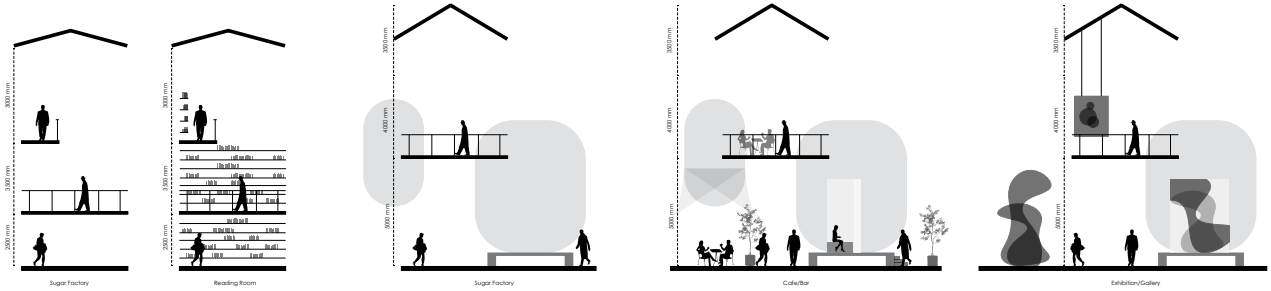

Timeline of Belgrade Sugar factory

Cultural Facilities in the Neighborhood

Zoning

Allocate Update Functions

Behavior and Space Scale Study

Allocate Update Functions

Appearance

Industrial Ruin Style