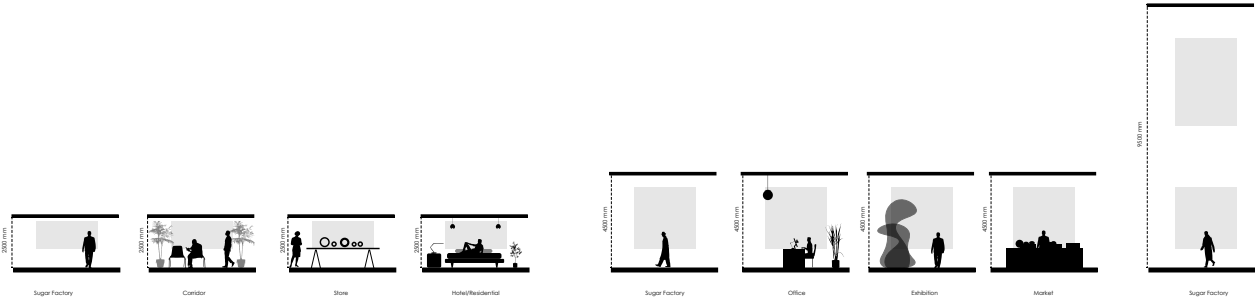

Timeline of Belgrade Sugar factory

Cultural Facilities in the Neighborhood

Zoning

Allocate Update Functions

Behavior and Space Scale Study

Allocate Update Functions

Appearance

Industrial Ruin Style

Function

Cultural History

Interior Quality

Large Span Space

Delicate Brick Facade

Production Facility

Skylight Roof

Urban Collage Poem - Elements