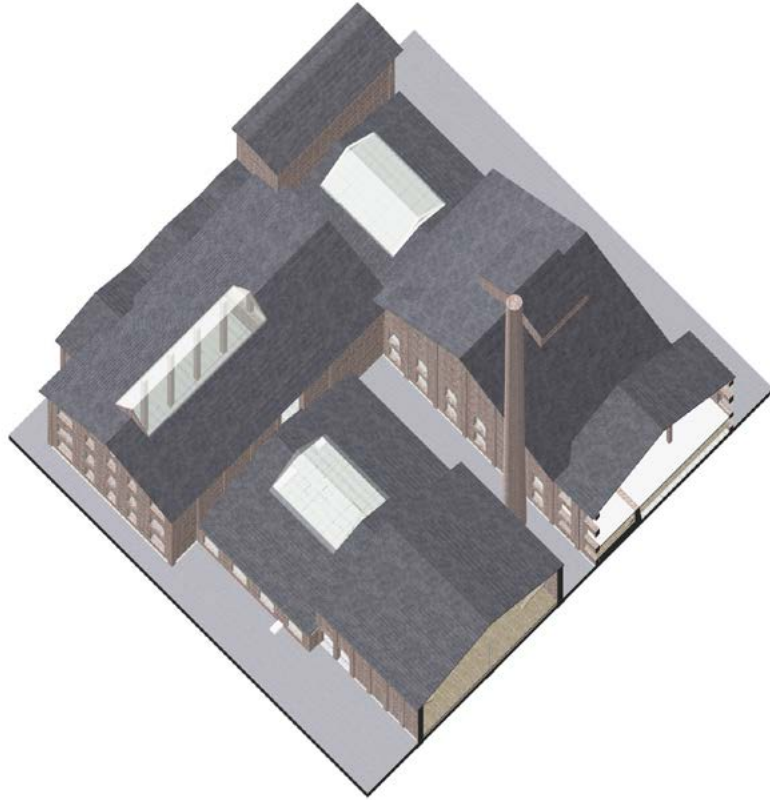

Delicate Brick Facade

Large Span Space

Skylight Roof

Greening

Transition Space

Sight Axis

Interactive Space

Viewing Platform

Opening

Oak

Cedar

Lilac

Bushes

Add - Green Backbone Elements

Add - Courtyard on Ground Floor

I - Former Condition

Add - I - Chessboard Courtyard

Former Condition

Add - I - Chessboard Courtyard Perspective

II - Former Condition

Add - II - Platform Courtyard

Former Condition

Add - II - Platform Courtyard Perspective

III - Former Condition

Add - III - Maze Courtyard

Former Condition

Add - III - Maze Courtyard Perspective

IV - Former Condition

Add - IV - Vertical Garden

Former Condition

Add - IV - Vertical Garden Perspective

Add - Green Backbone