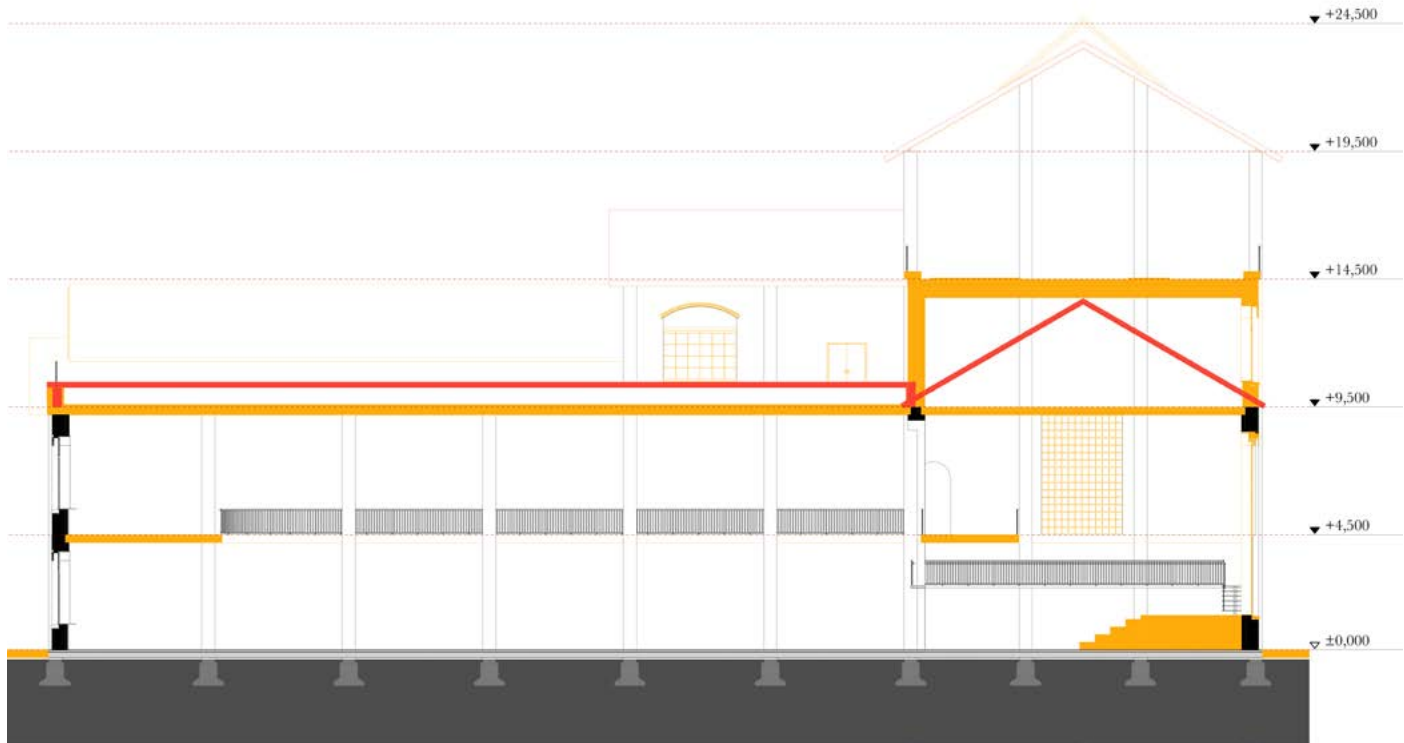

■ Existing

■ Demolish

■ Renovation

Replace - Interactive Space - Former I