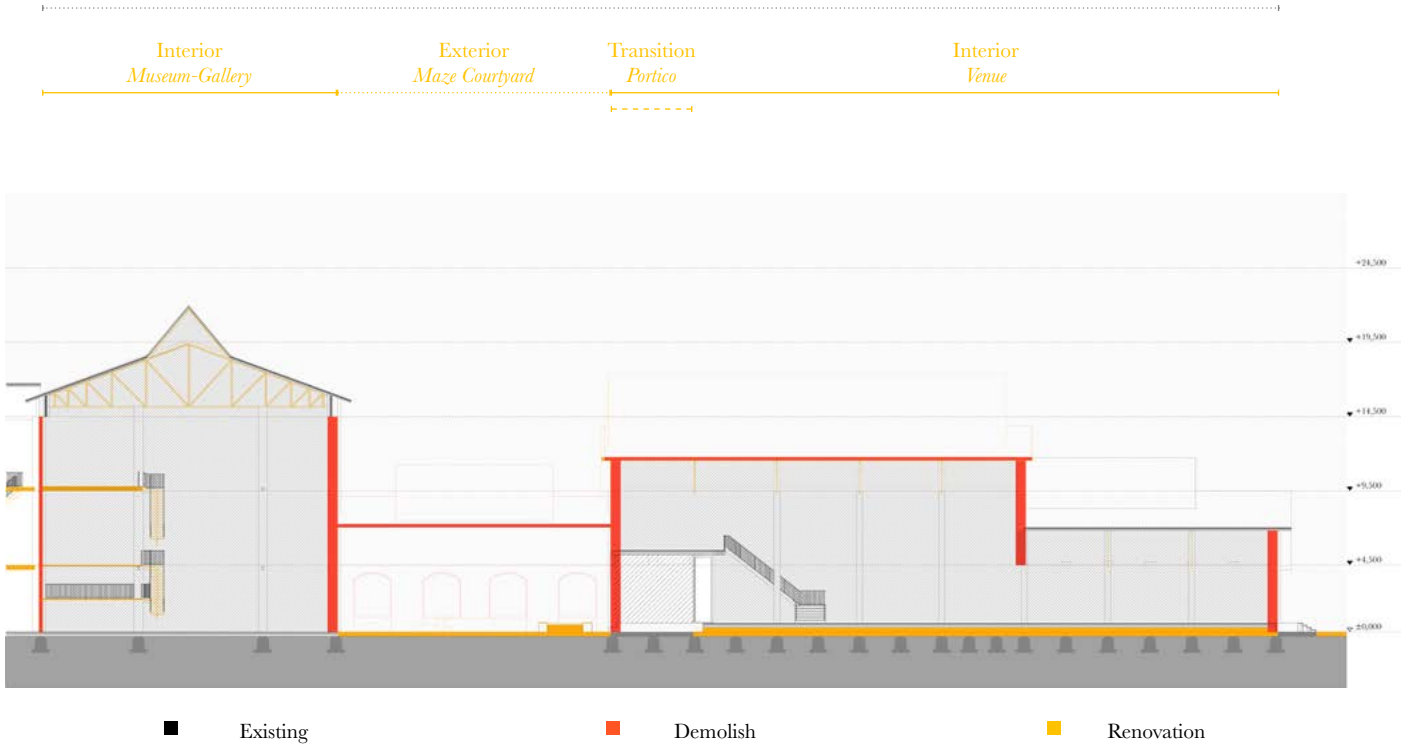

Interior
Artist Workshop

Exterior
Chessboard Courtyard

Transition
Portico

Interior
Bar

Delete - Transition Space I - Chessboard Courtyard

Exterior
Site

■ Existing

■ Demolish

■ Renovation

Delete - Transition Space II

Exterior
Site

Delete - Former II

Delete - Transition Space II - Platform Courtyard

Interior
Sugar Refinery Building

Delete - Transition Space III

Interior
Sugar Refinery Building

Delete - Former III

Interior
Museum-Gallery

Exterior
Maze Courtyard

Transition
Portico

Interior
Venue

Delete - Transition Space III - Maze Courtyard

Connect
Repeat
Extend
...

Set Back
Remove
Open
...