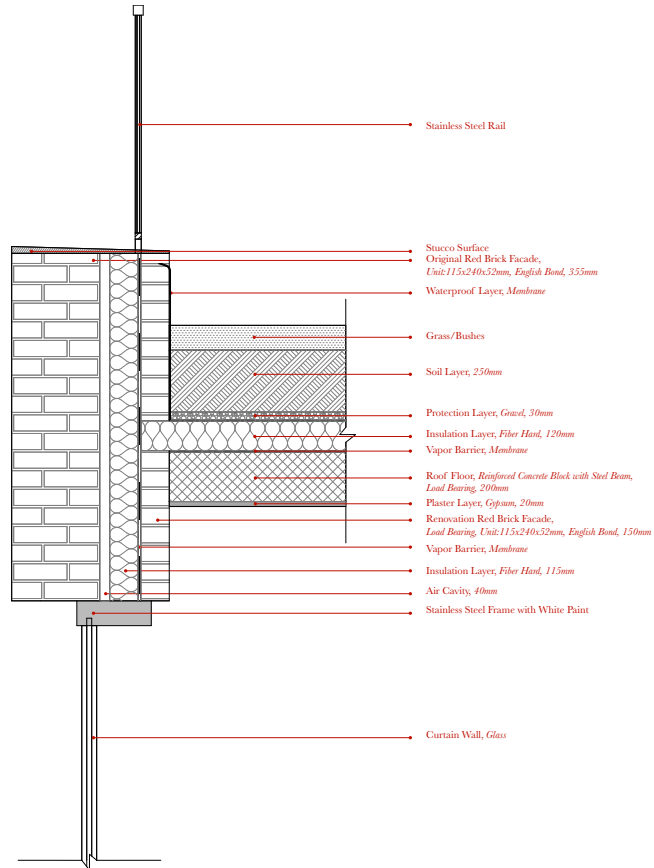

Existing
 Demolish
 Renovation

Replace - Interactive Space - Former II

Replace - Interactive Space II - Museum Hall

■ Existing

■ Demolish

■ Renovation

Replace - Interactive Space - Former III

Replace - Interactive Space III - Theater/Vertical Garden/Museum/Bar

Load Bearing Beam

Adding Floor

Replace - Interactive Space - Construction Detail

Replace - Former Roof Plan

Replace - Renovation Roof Plan - Patio and Roof Garden

Replace - Patio - Detail

Replace - Roof Garden - Detail

Replace - Skylight Enhance - Detail

Replace - Roof Garden & Viewing Platform

Chapter III Future

Generate New Meanings

Cultural Complex as Area Transition Activating Point

Urban Collage Poem - Renovation Operation