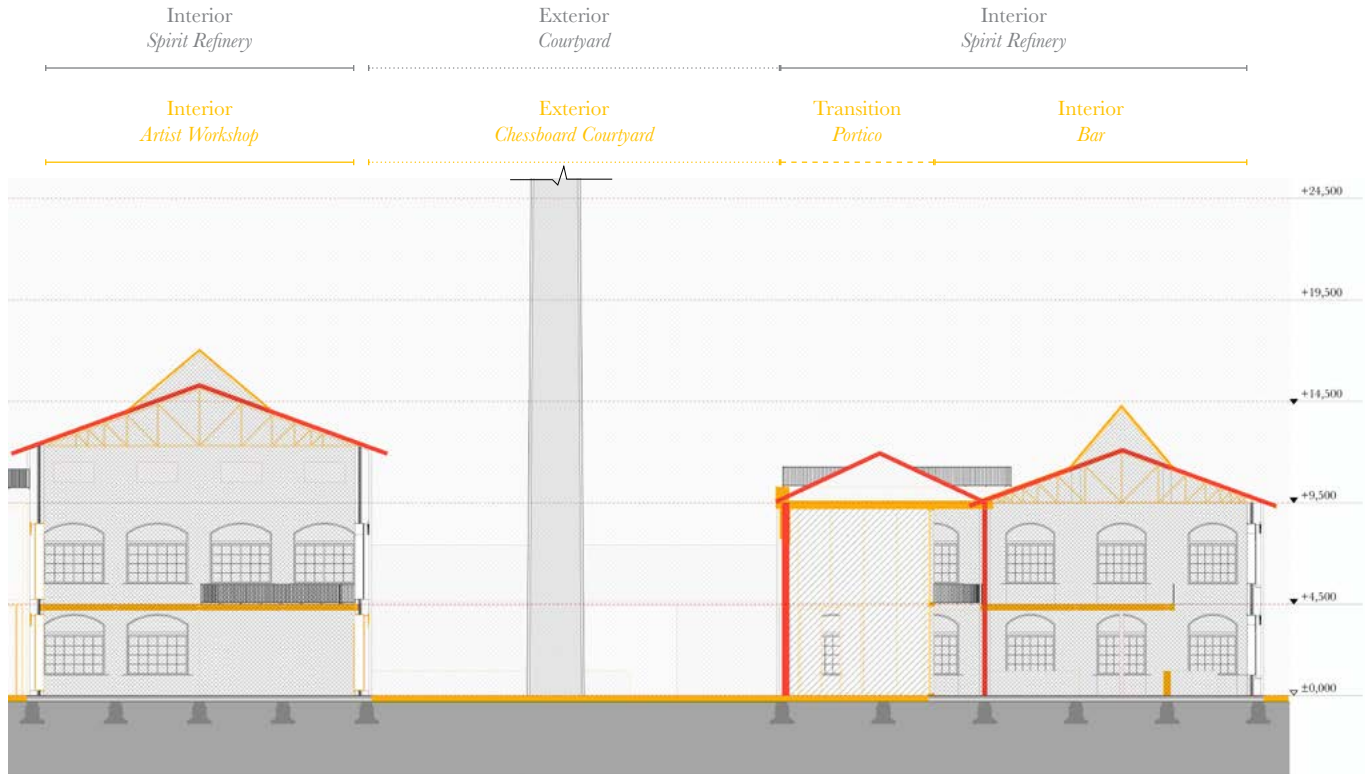

Add - III - Maze Courtyard

Former Condition

Add - III - Maze Courtyard Perspective

IV - Former Condition

Add - IV - Vertical Garden

Former Condition

Add - IV - Vertical Garden Perspective

Add - Green Backbone

Connect
Repeat
Extend
...

Set Back
Remove
Open
...

Enhance
Shift
Keep
...

Delete - Open up Space

■ Existing

■ Demolish

■ Renovation

Delete - Open up Space

■ Existing

■ Demolish

■ Renovation

Delete - Transition Space I

Interior
Spirit Refinery

Exterior
Courtyard

Interior
Spirit Refinery

Delete - Former I

Interior
Artist Workshop

Exterior
Chessboard Courtyard

Transition
Portico

Interior
Bar

Delete - Transition Space I - Chessboard Courtyard

Exterior
Site

■ Existing

■ Demolish