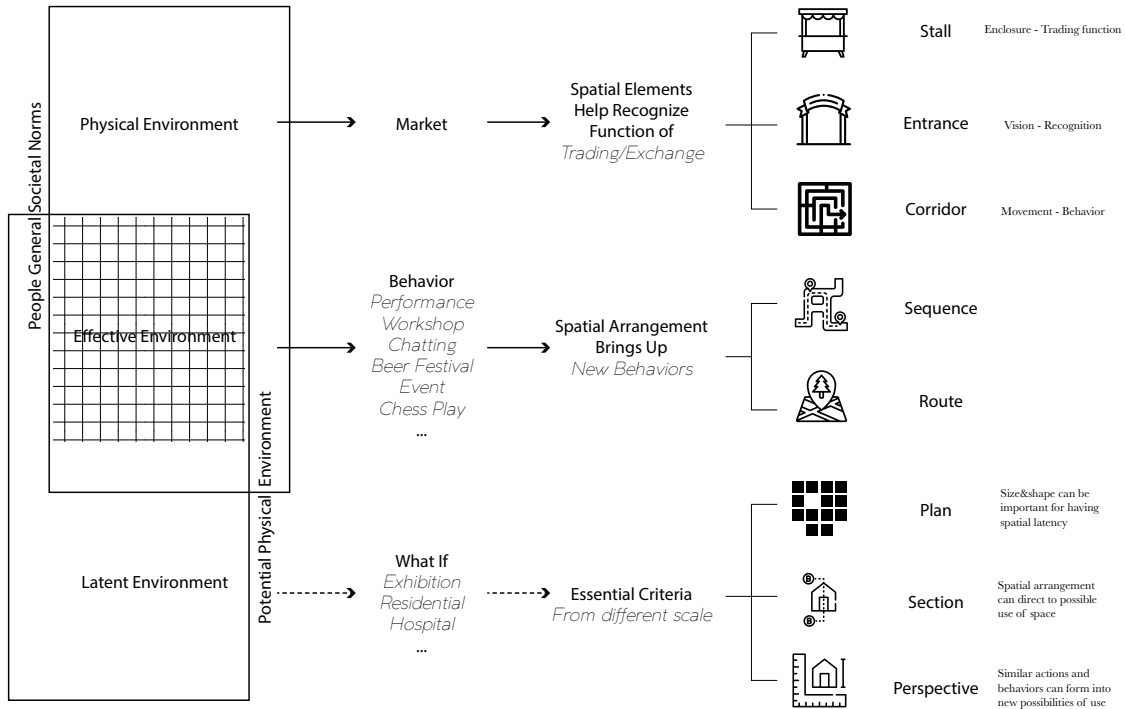

Timeline of Belgrade Sugar factory

Cultural Facilities in the Neighborhood

Zoning

Allocate Update Functions

Behavior and Space Scale Study

Allocate Update Functions

Appearance

Industrial Ruin Style