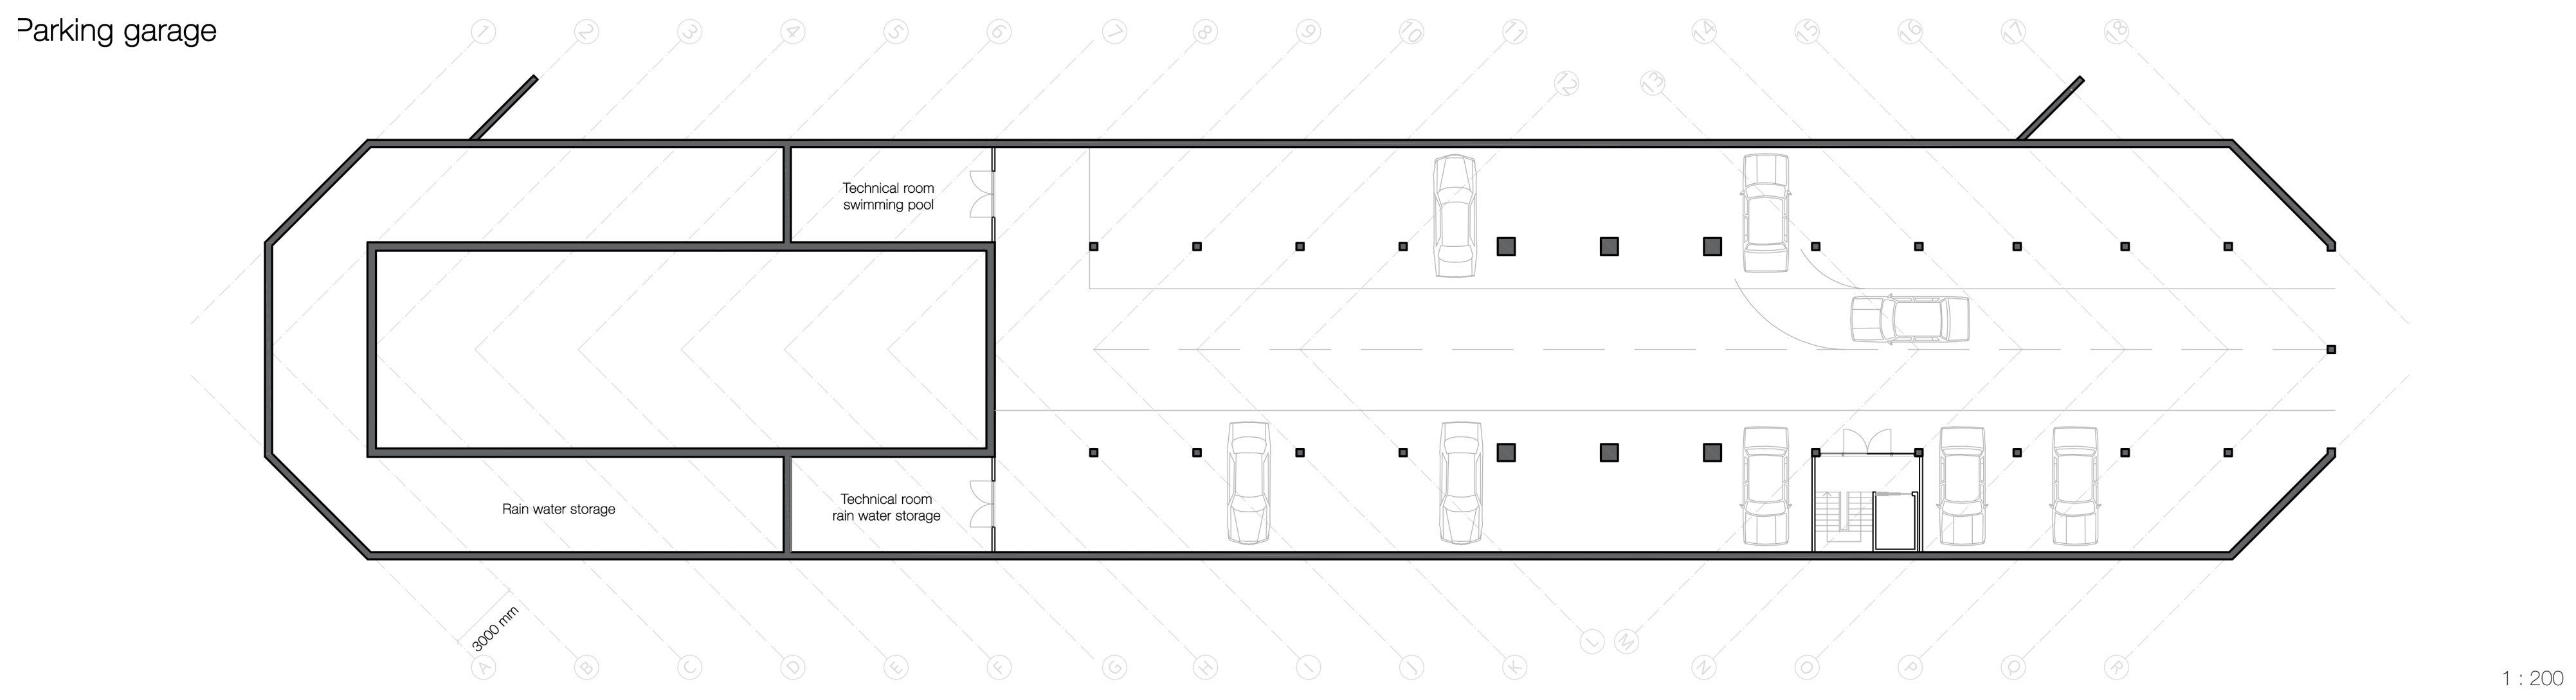

BRING NATURE INDOOR

Situation

1 : 500

1 : 1000

Floorplans

Facade section

V4

1:5