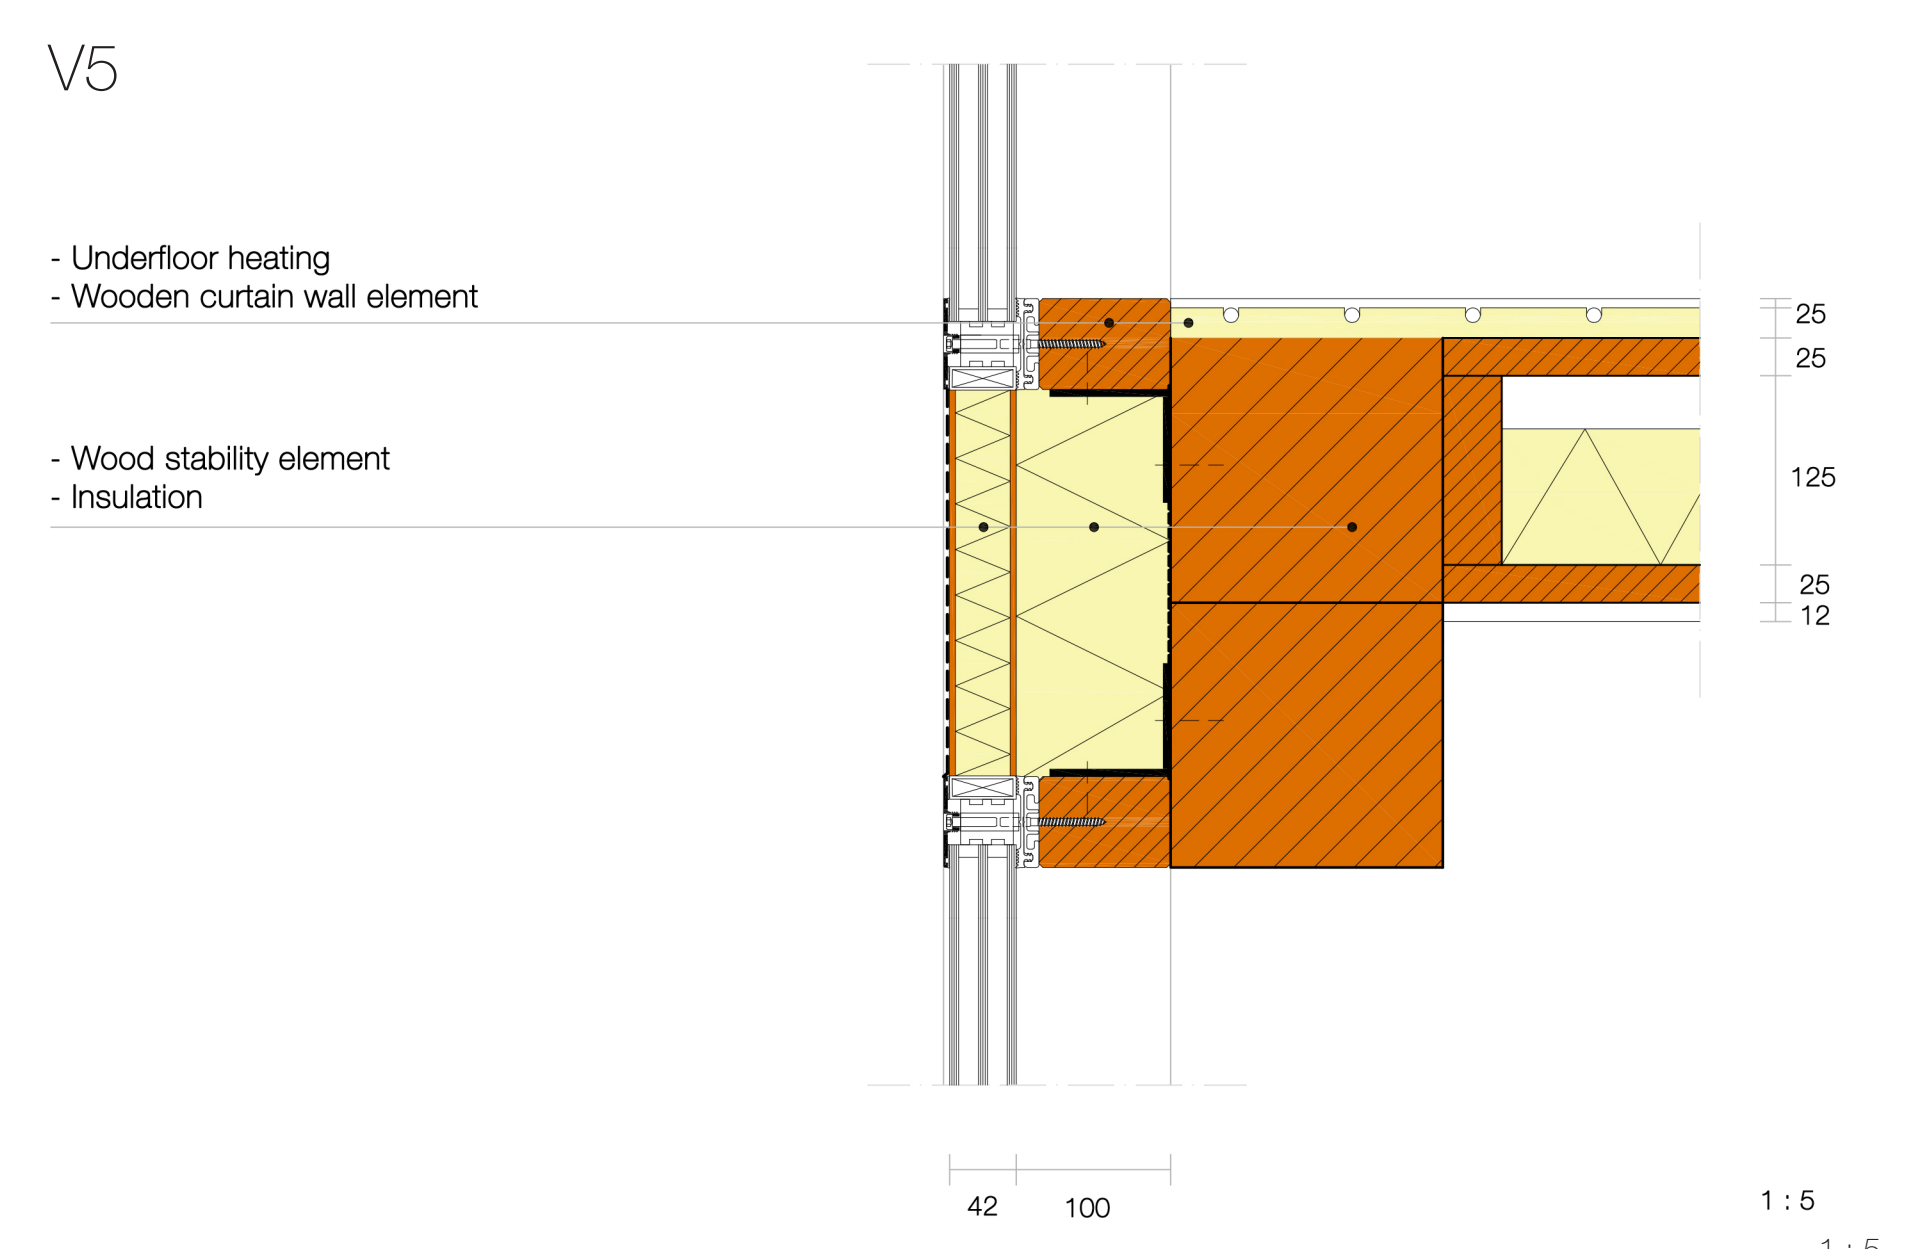

BRING NATURE INDOOR

Situation

1 : 500

1 : 1000

Floorplans

Facade section

V4

1:5

V5

1:5