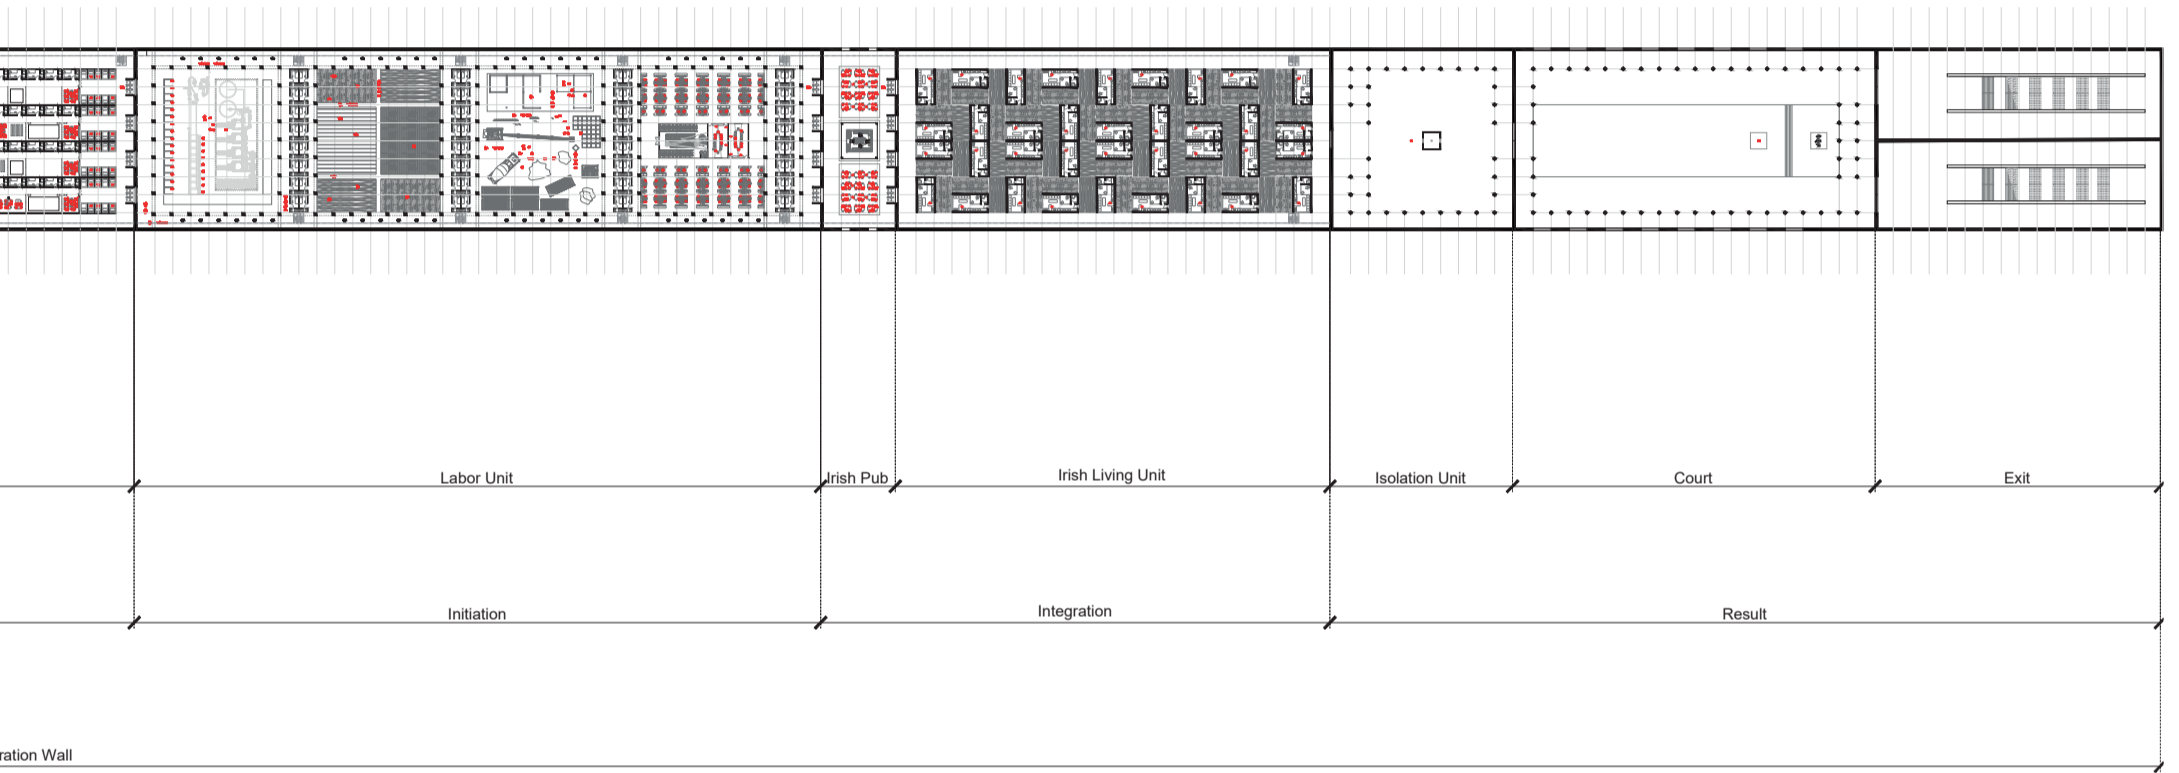

E2 Materials

Irish border general site map

E3 Materials

ARTEFACTS

SPATIAL
RELATIONSHIP

ARCHITECTURAL
PROJECTIONS

1801

1921

1969

1972

1998

2018

2025

2027

2030

2037

2040

2045

2048

2052

2060

2100

BREXIT

[FATALITIES]