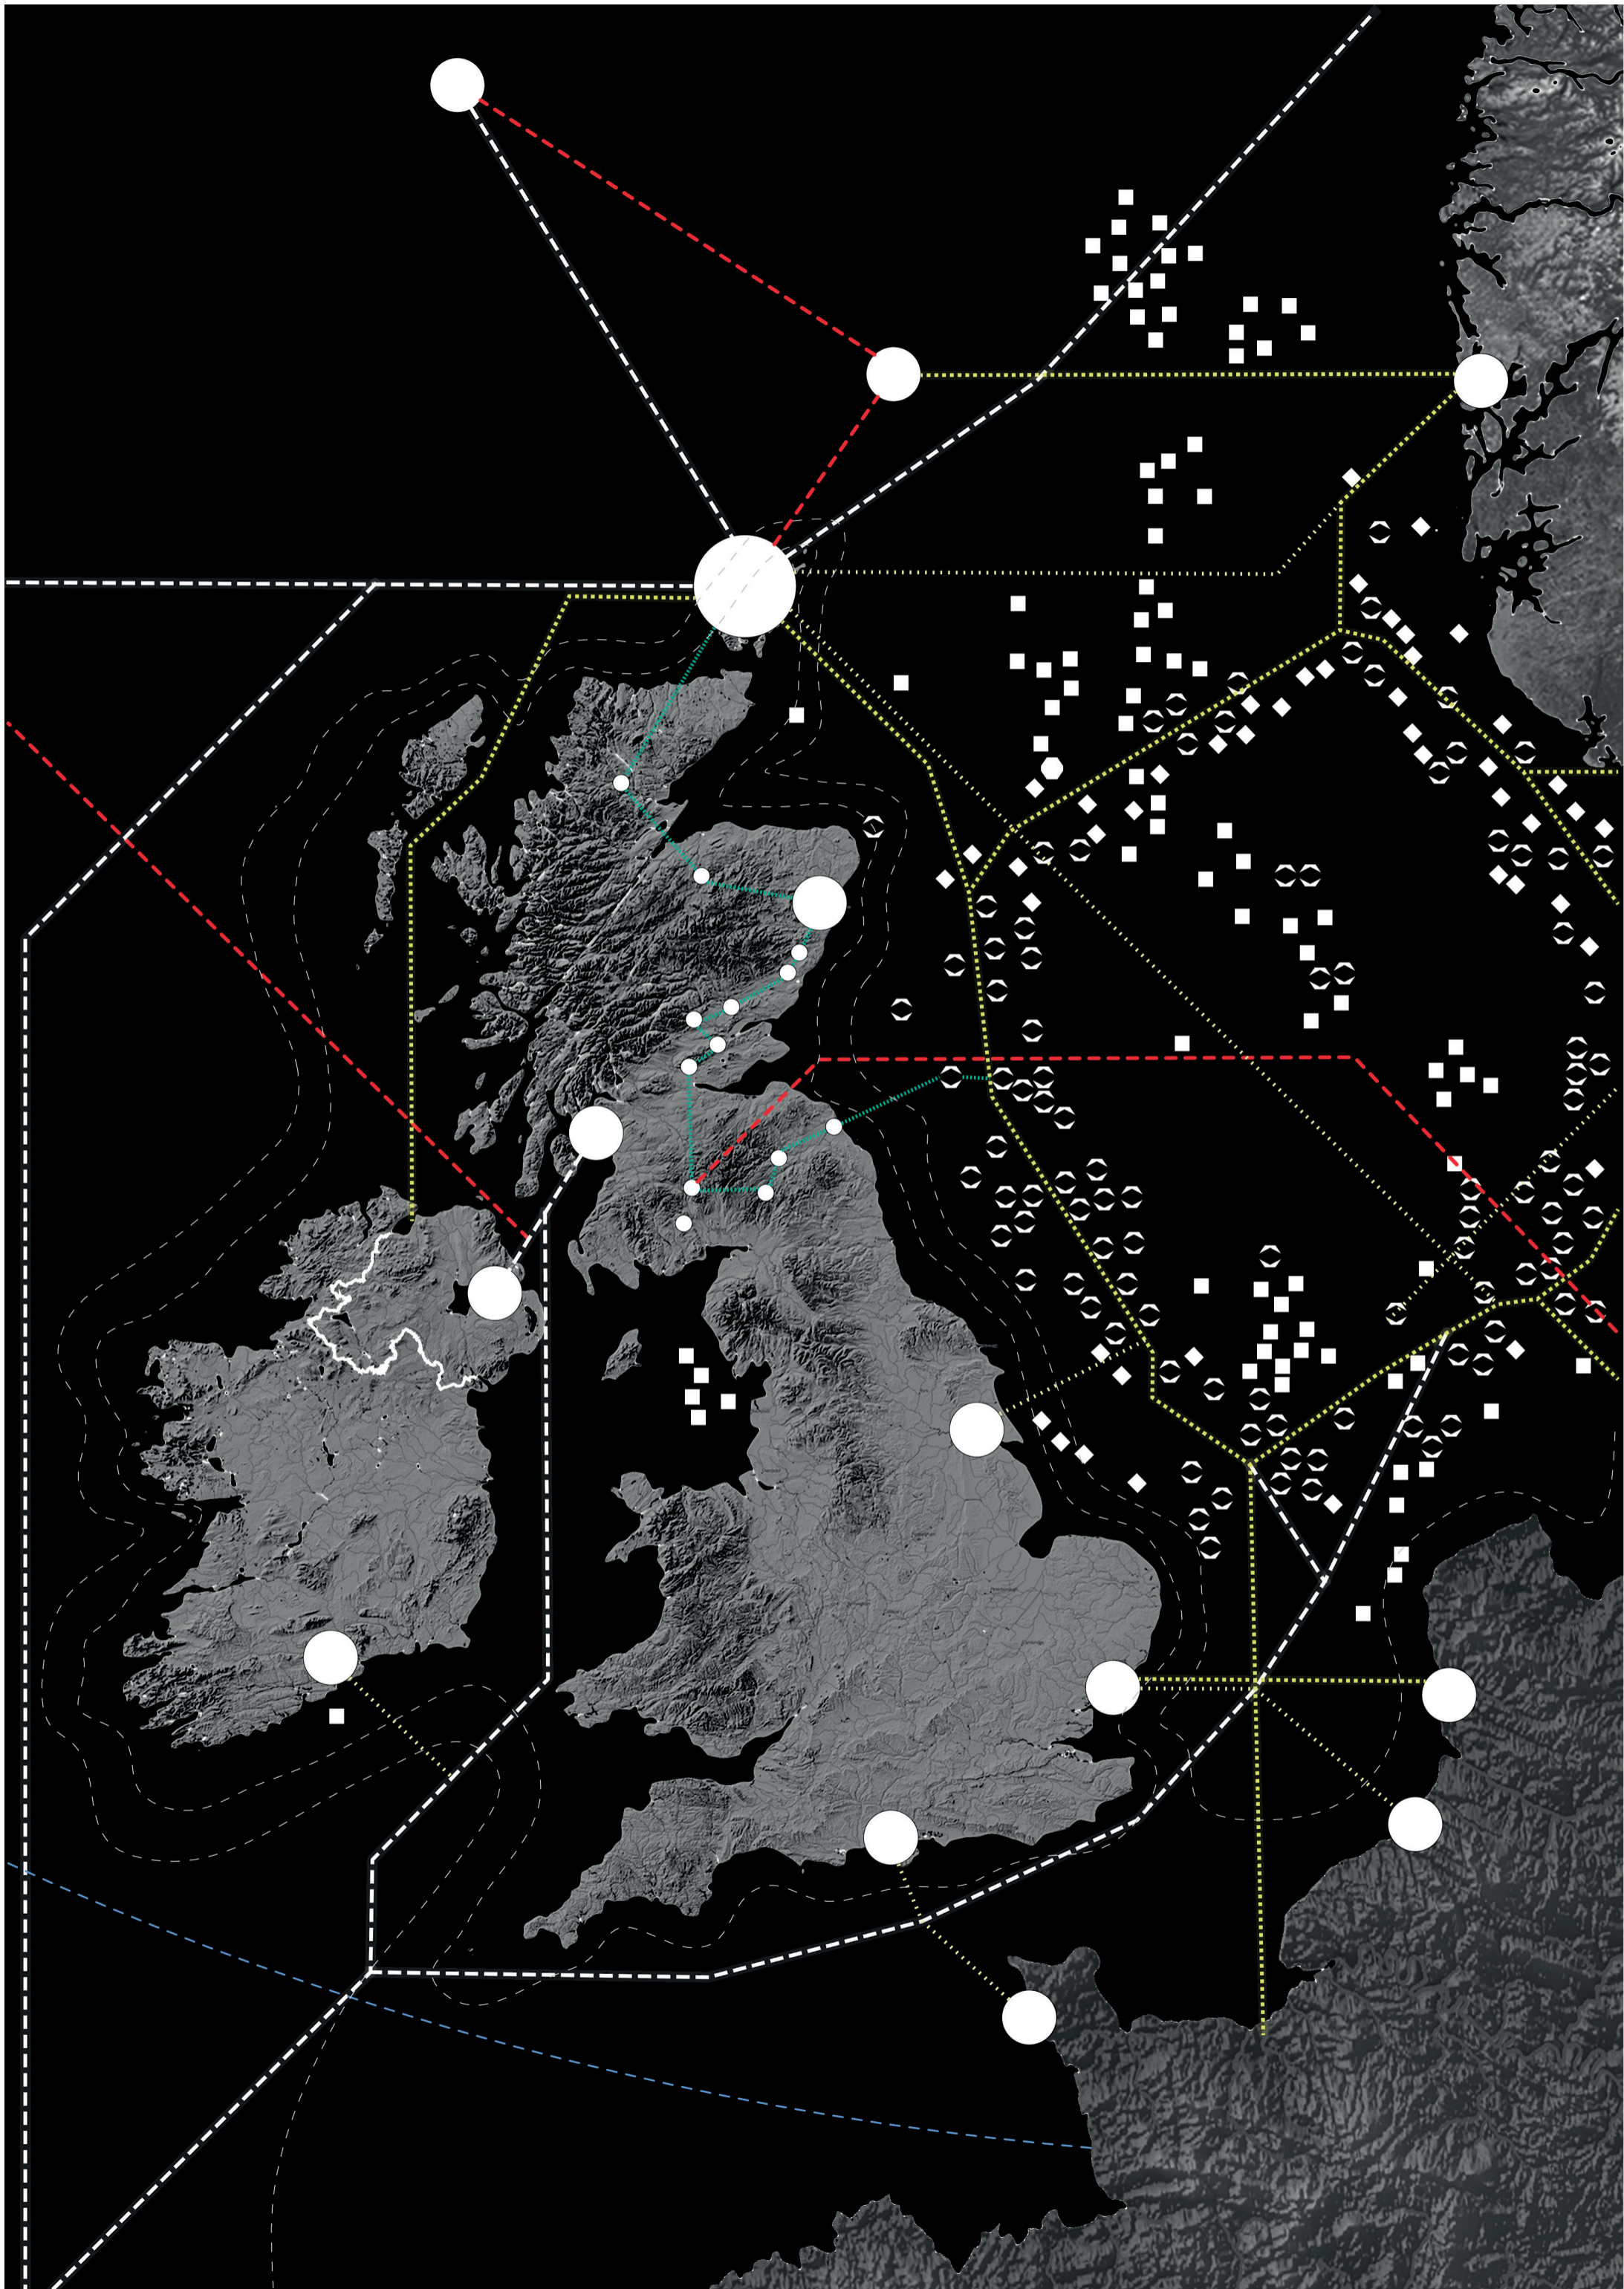

E2 Materials

Irish border general site map

E3 Materials

ARTEFACTS

SPATIAL
RELATIONSHIP

ARCHITECTURAL
PROJECTIONS

1801

1921

1969

1972

1998

2018

2025

2027

2030

2037

2040

2045

2048

2052

2060

2100

BREXIT

[FATALITIES]

[INJURIES]

- Michael Bradley [22]
- Michael Bridge [25]
- Alana Burke [18]
- Patrick Campbell [51]
- Margaret Deery [31]
- Damien Donaghy [15]
- Joseph Friel [22]
- Danny Gillespie [32]
- Patrick McDaid [25]
- Daniel McGowan [38]
- Joseph Mahon [16]
- Alexander Nash [51]
- Michael Quinn [17]