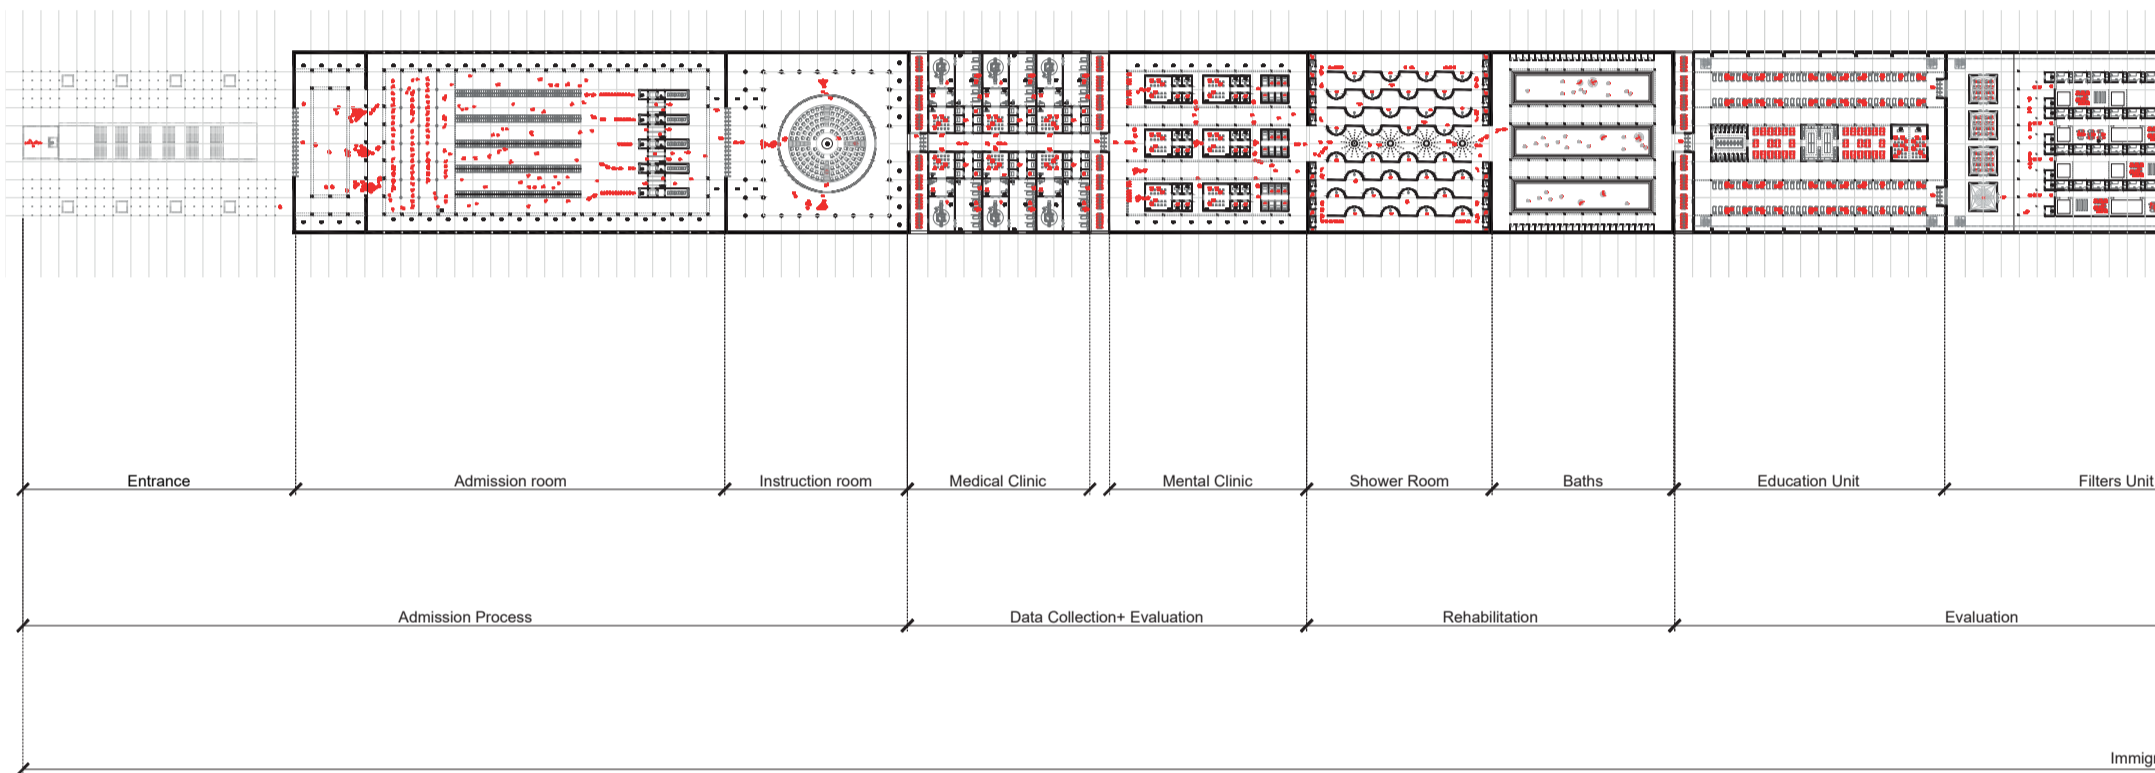

E2 Materials

Irish border general site map

E3 Materials

ARTEFACTS

SPATIAL
RELATIONSHIP

ARCHITECTURAL
PROJECTIONS

1801

1921

1969

1972

1998

2018

2025

2027

2030

2037

2040

2045

2048

2052

2060

2100

BREXIT

[FATALITIES]