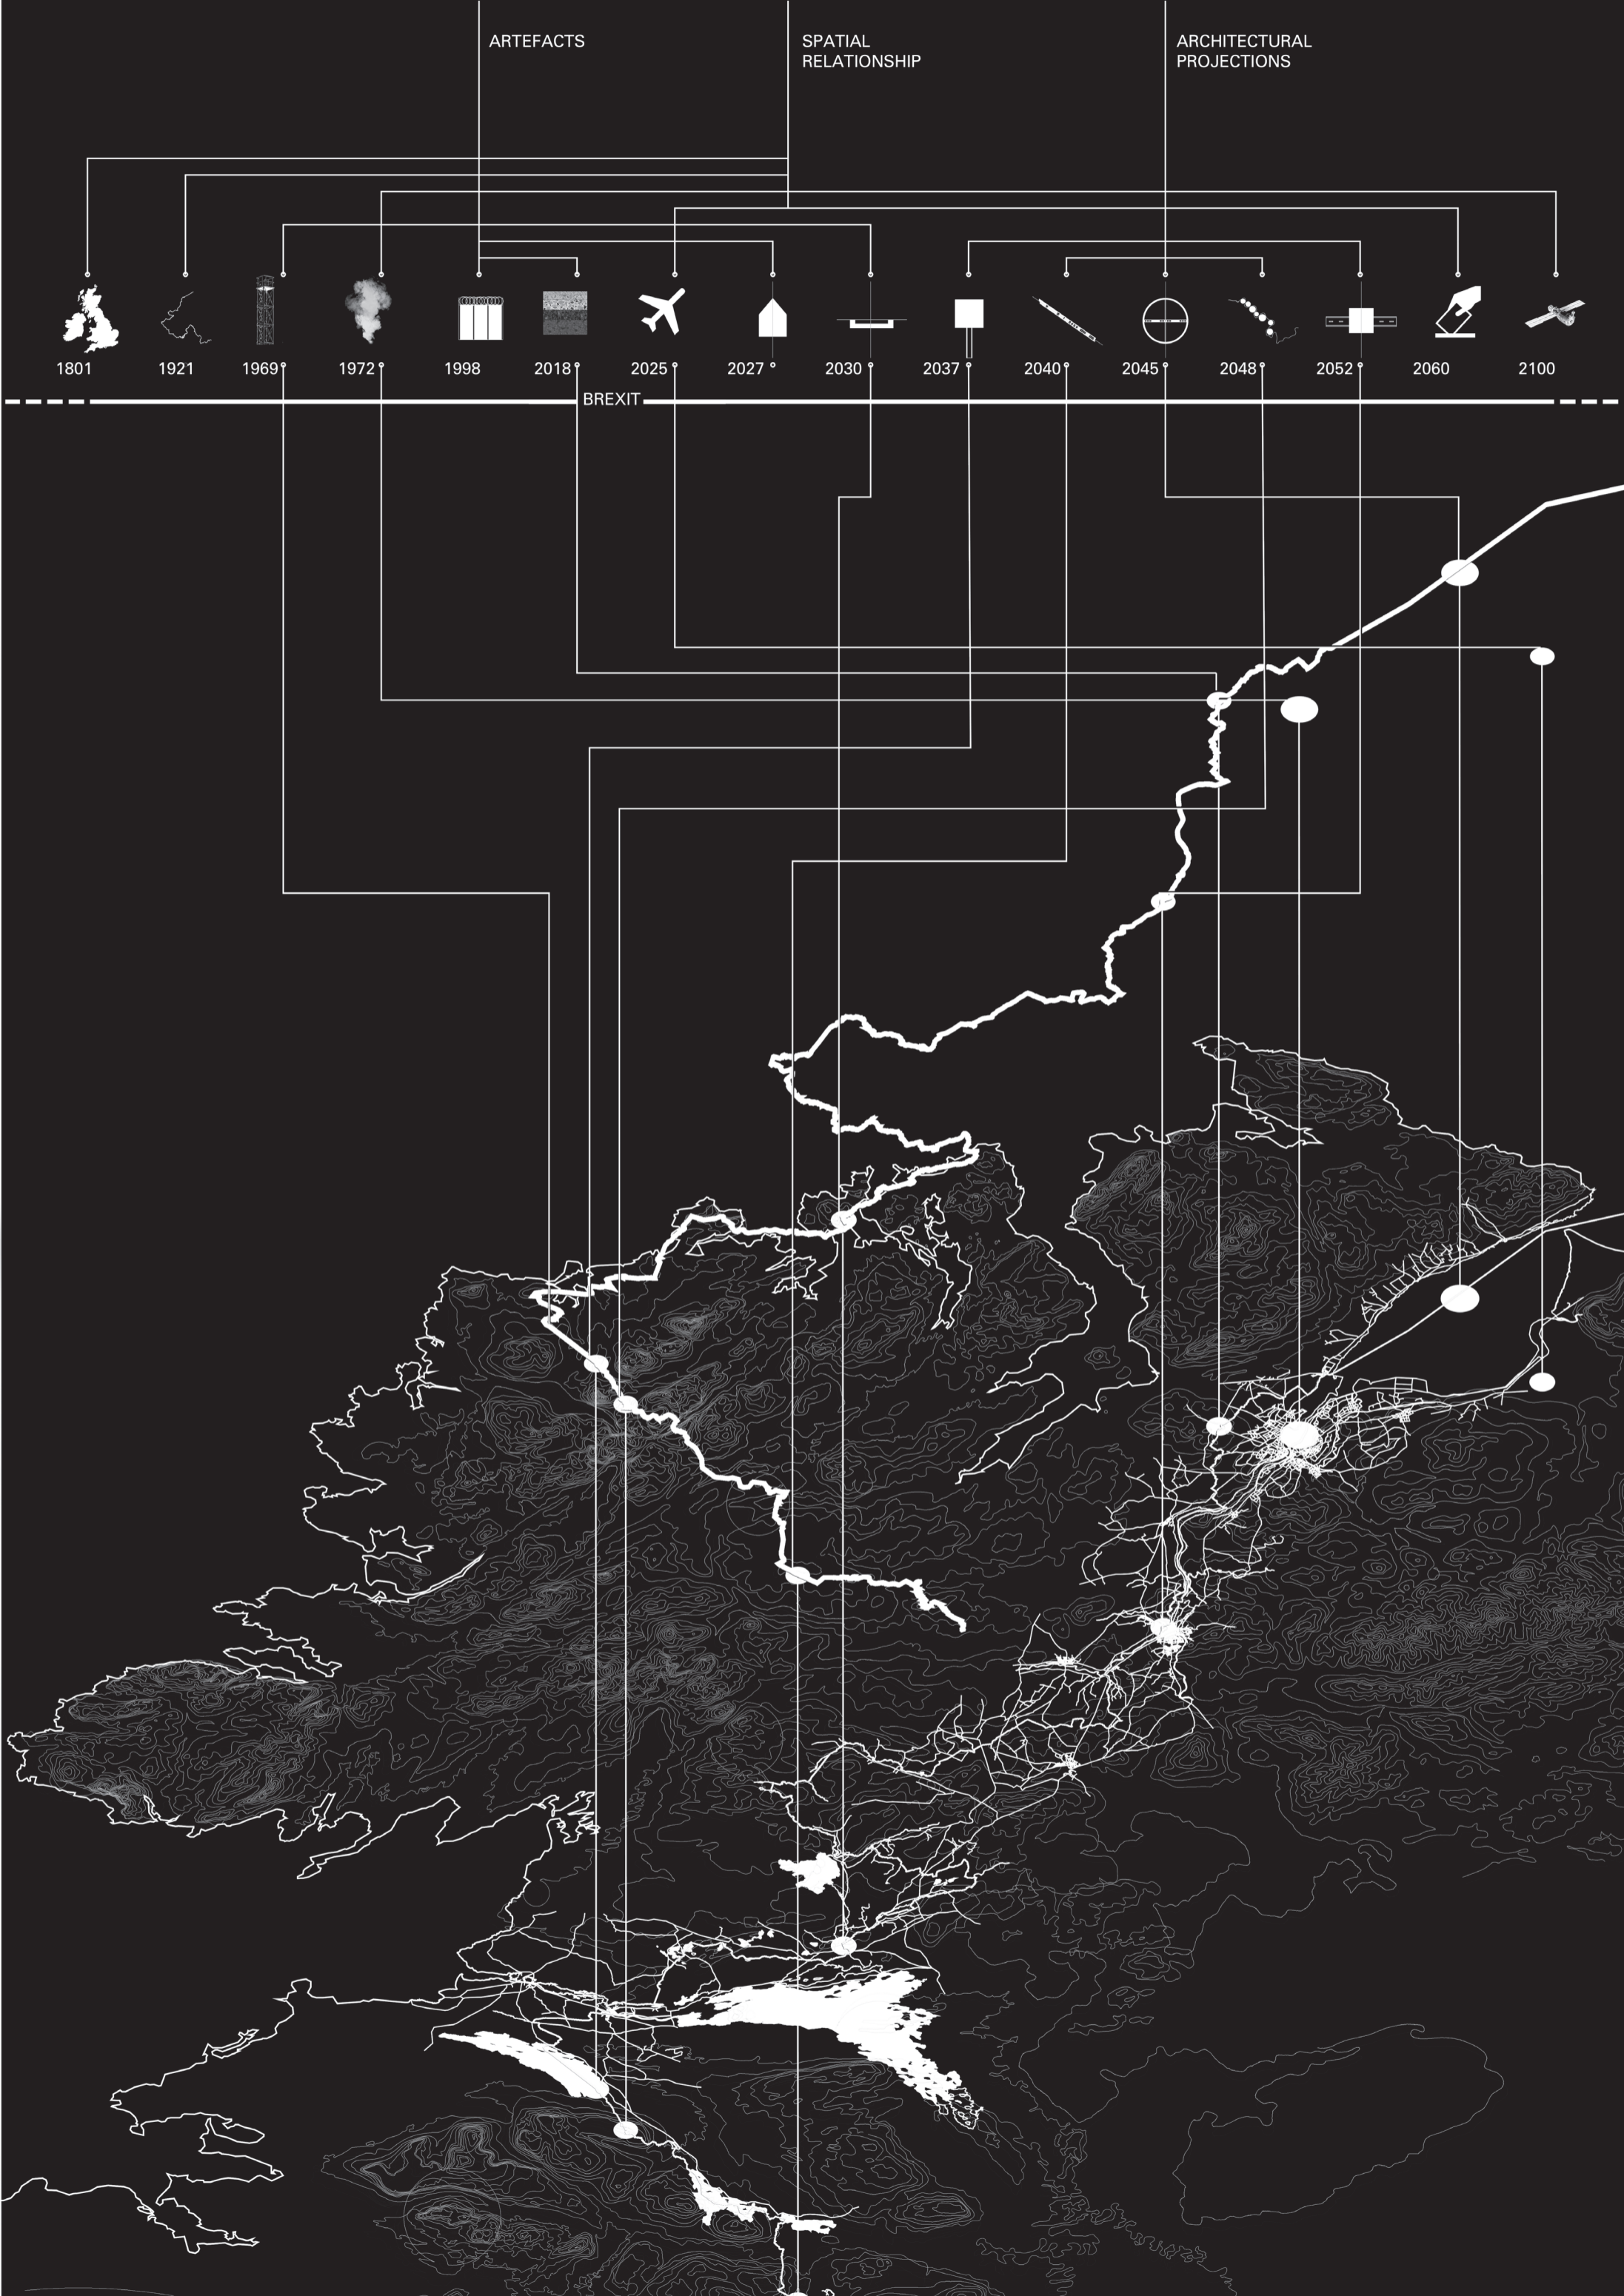

E2 Materials

Irish border general site map

E3 Materials

ARTEFACTS

SPATIAL
RELATIONSHIP

ARCHITECTURAL
PROJECTIONS

1801

1921

1969

1972

1998

2018

2025

2027

2030

2037

2040

2045

2048

2052

2060

2100

BREXIT

[FATALITIES]

[INJURIES]

- Michael Bradley [22]
- Michael Bridge [25]
- Alana Burke [18]
- Patrick Campbell [51]
- Margaret Deery [31]
- Damien Donaghy [15]
- Joseph Friel [22]
- Danny Gillespie [32]
- Patrick McDaid [25]
- Daniel McGowan [38]
- Joseph Mahon [16]
- Alexander Nash [51]
- Michael Quinn [17]