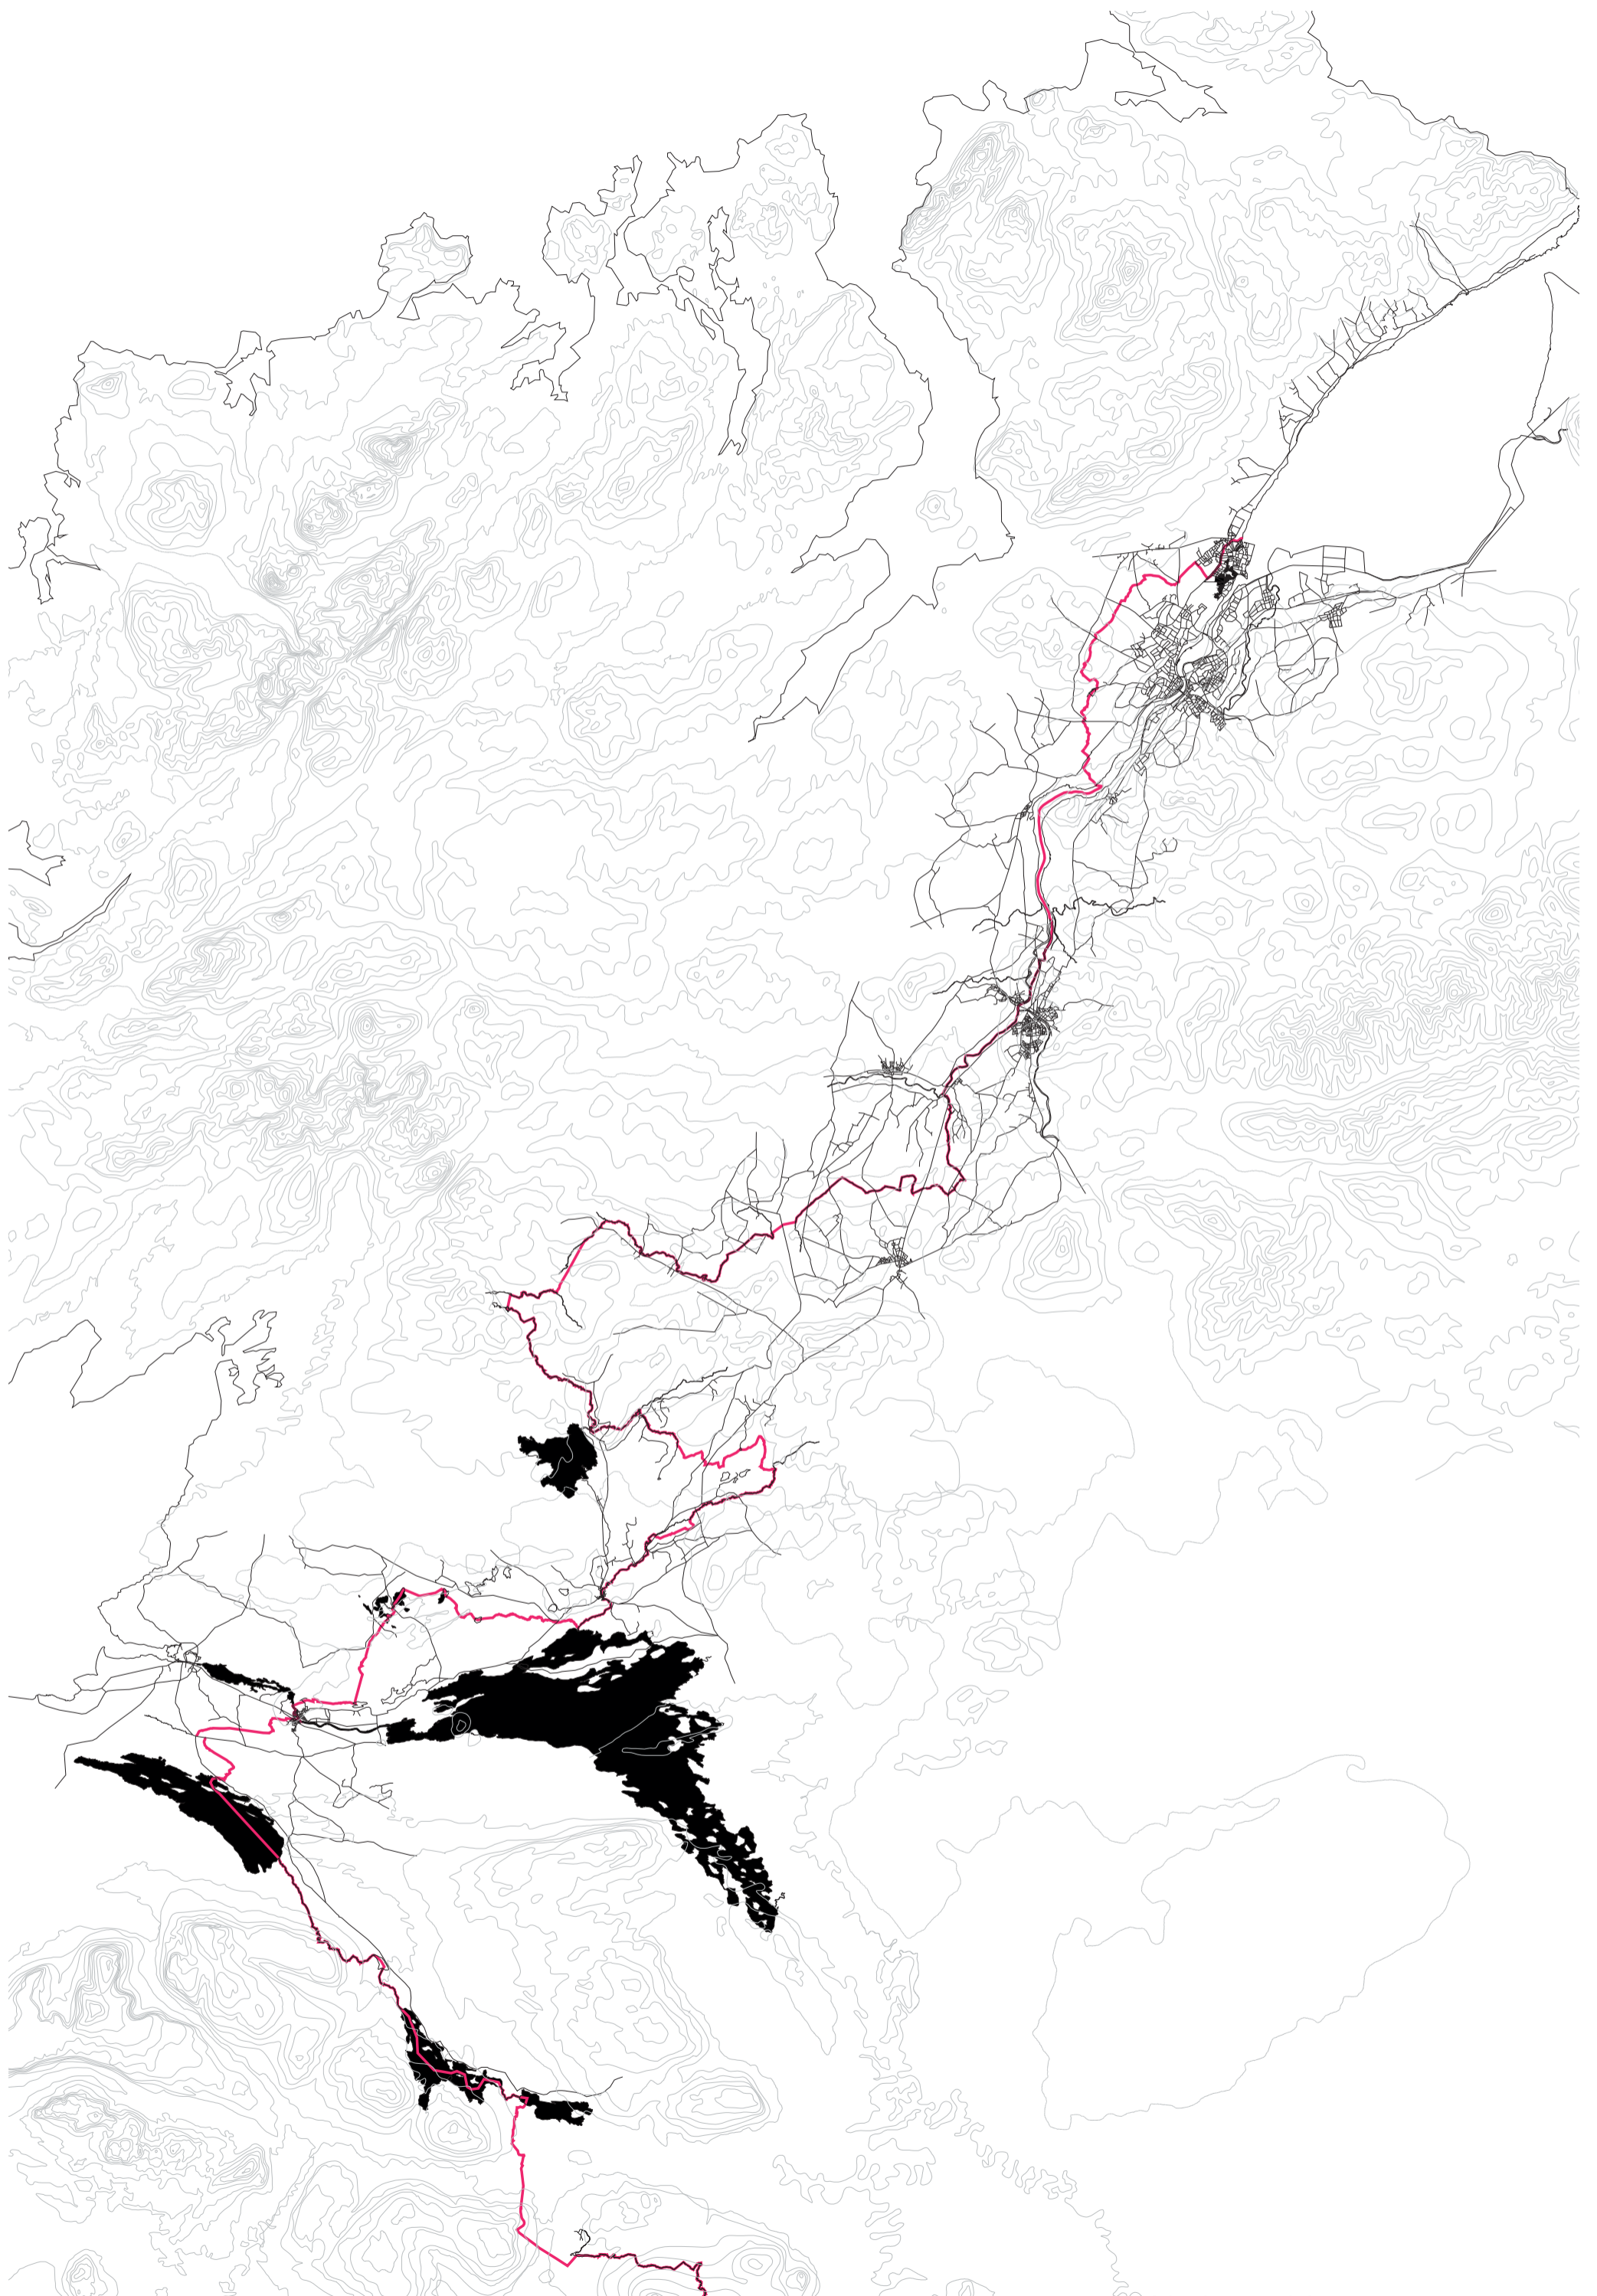

E2 Materials

Irish border general site map

E3 Materials

ARTEFACTS

SPATIAL
RELATIONSHIP

ARCHITECTURAL
PROJECTIONS

1801

1921

1969

1972

1998

2018

2025

2027

2030

2037

2040

2045

2048

2052

2060

2100

BREXIT

[FATALITIES]