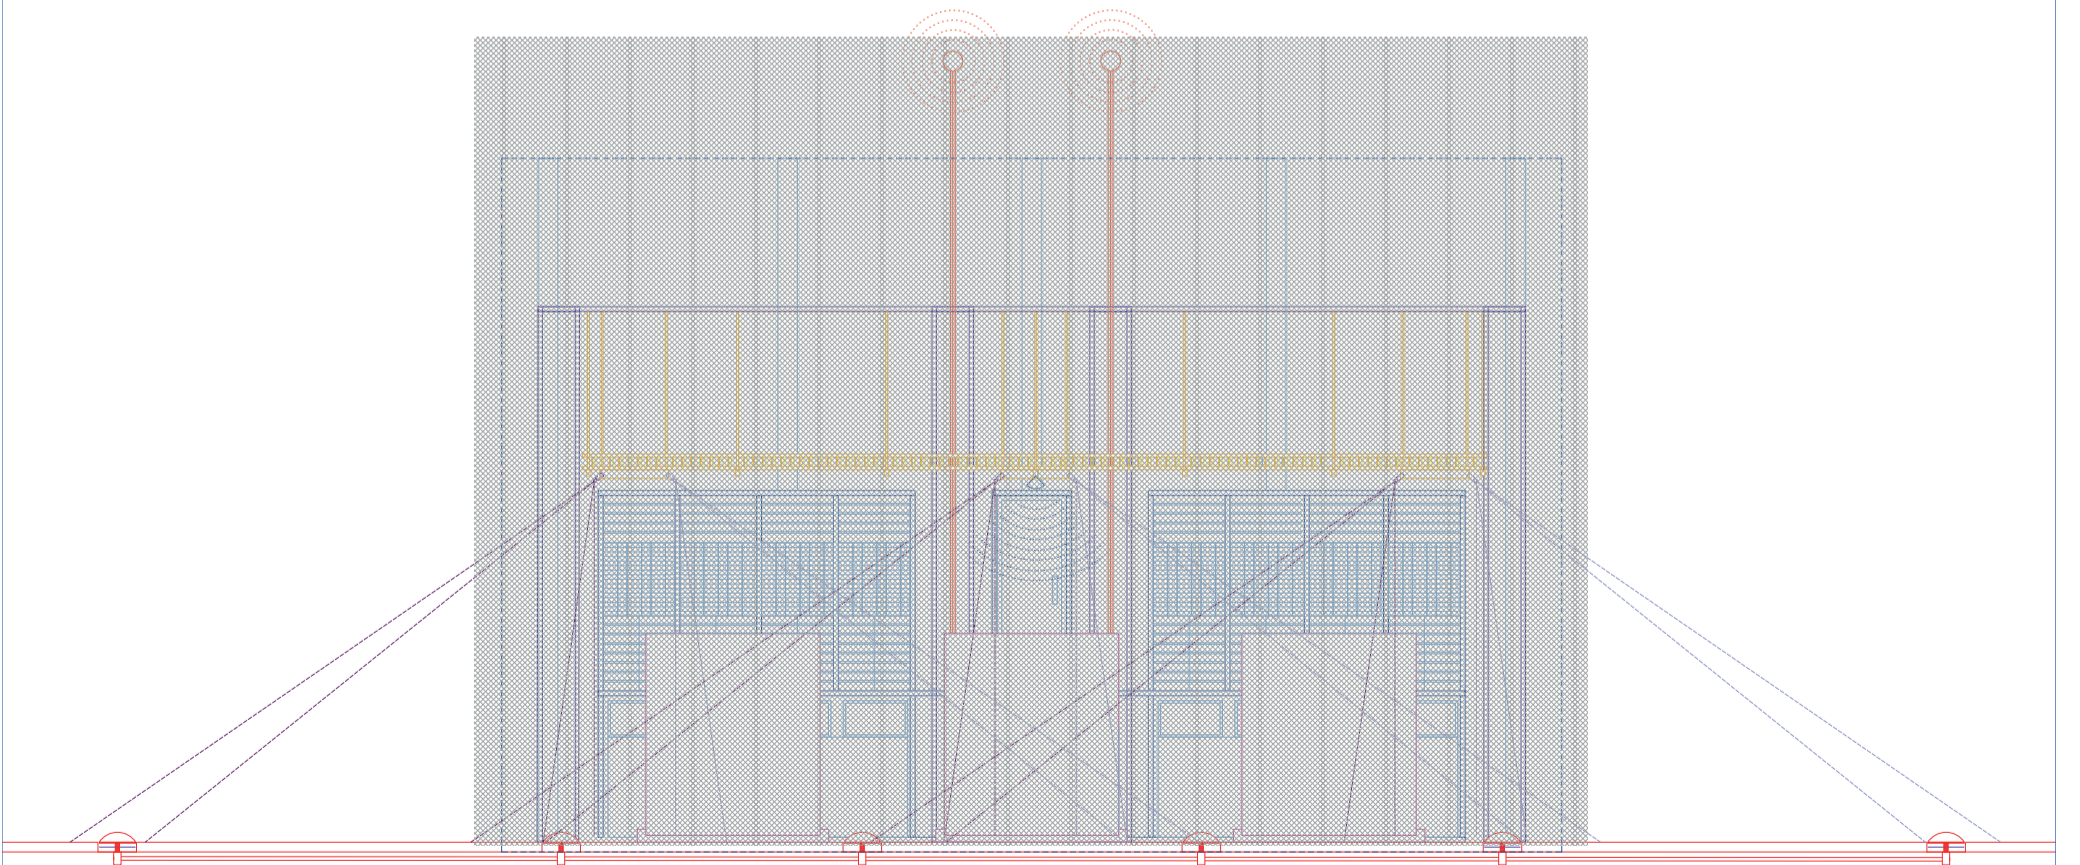

E2 Materials

Irish border general site map

E3 Materials

ARTEFACTS

SPATIAL
RELATIONSHIP

ARCHITECTURAL
PROJECTIONS

1801

1921

1969

1972

1998

2018

2025

2027

2030

2037

2040

2045

2048

2052

2060

2100

BREXIT

[FATALITIES]