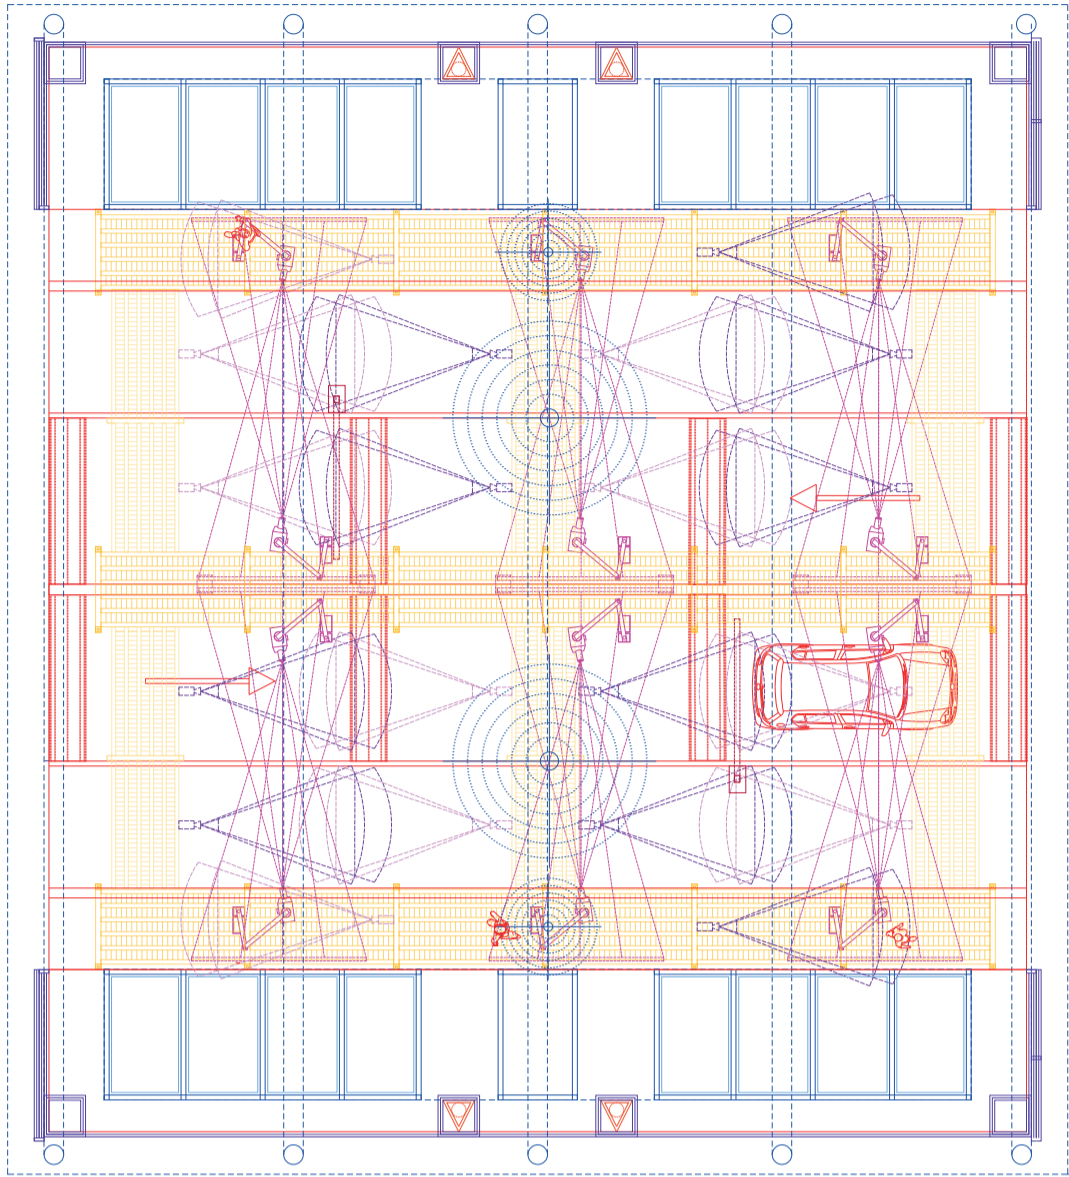

E2 Materials

Irish border general site map

E3 Materials

ARTEFACTS

SPATIAL
RELATIONSHIP

ARCHITECTURAL
PROJECTIONS

1801

1921

1969

1972

1998

2018

2025

2027

2030

2037

2040

2045

2048

2052

2060

2100

BREXIT

[FATALITIES]