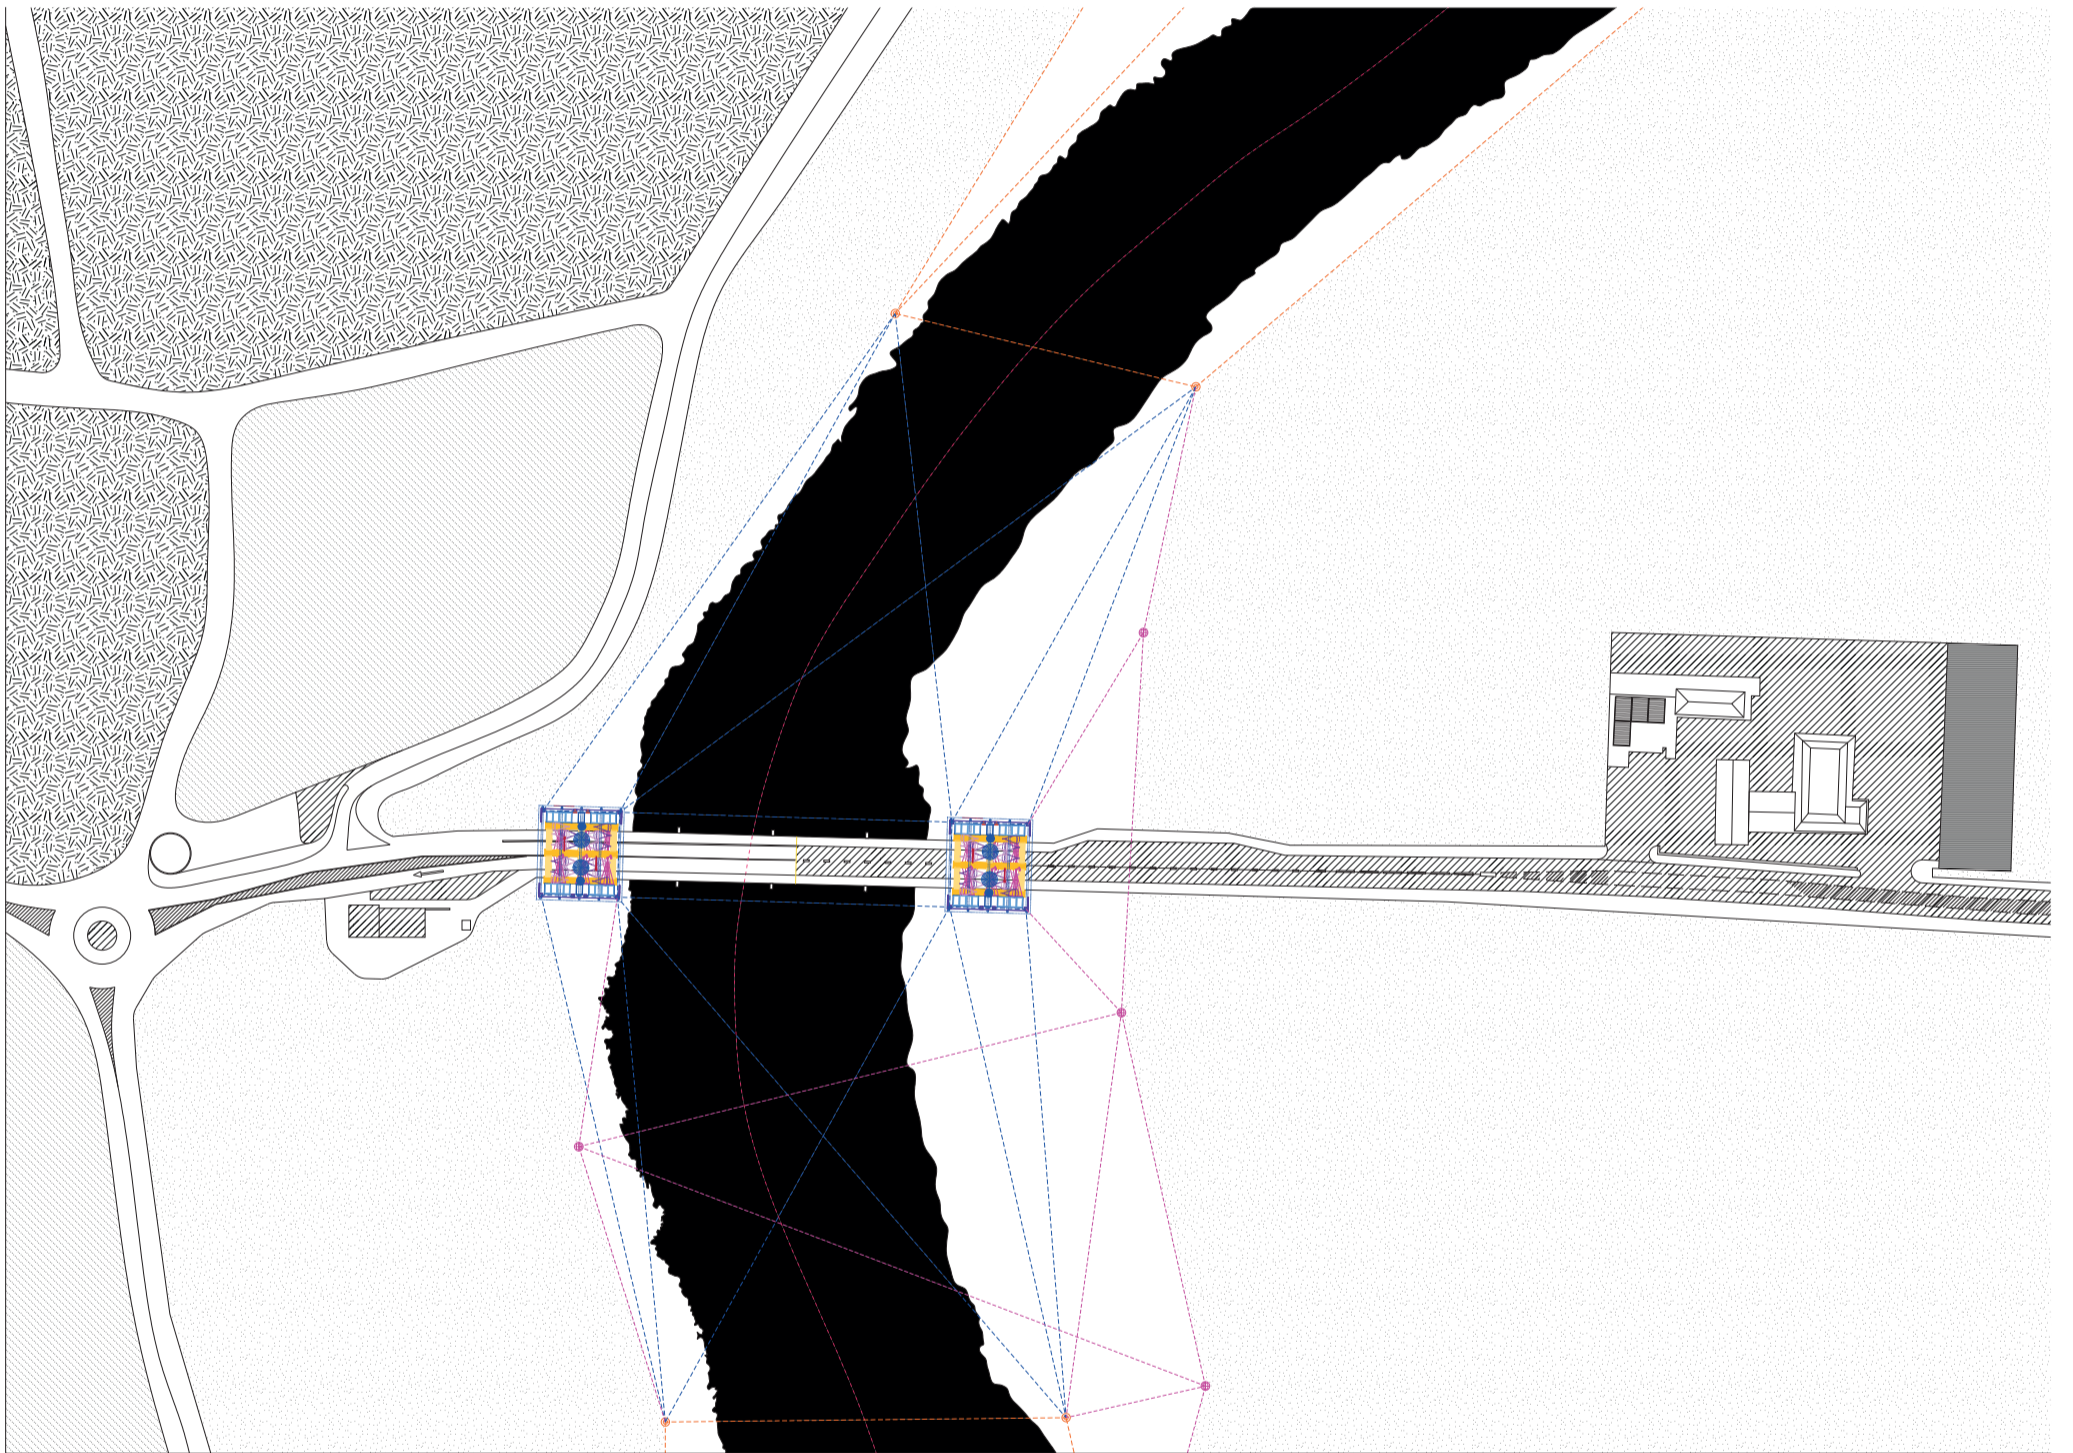

E2 Materials

Irish border general site map

E3 Materials

ARTEFACTS

SPATIAL
RELATIONSHIP

ARCHITECTURAL
PROJECTIONS

1801

1921

1969

1972

1998

2018

2025

2027

2030

2037

2040

2045

2048

2052

2060

2100

BREXIT

[FATALITIES]