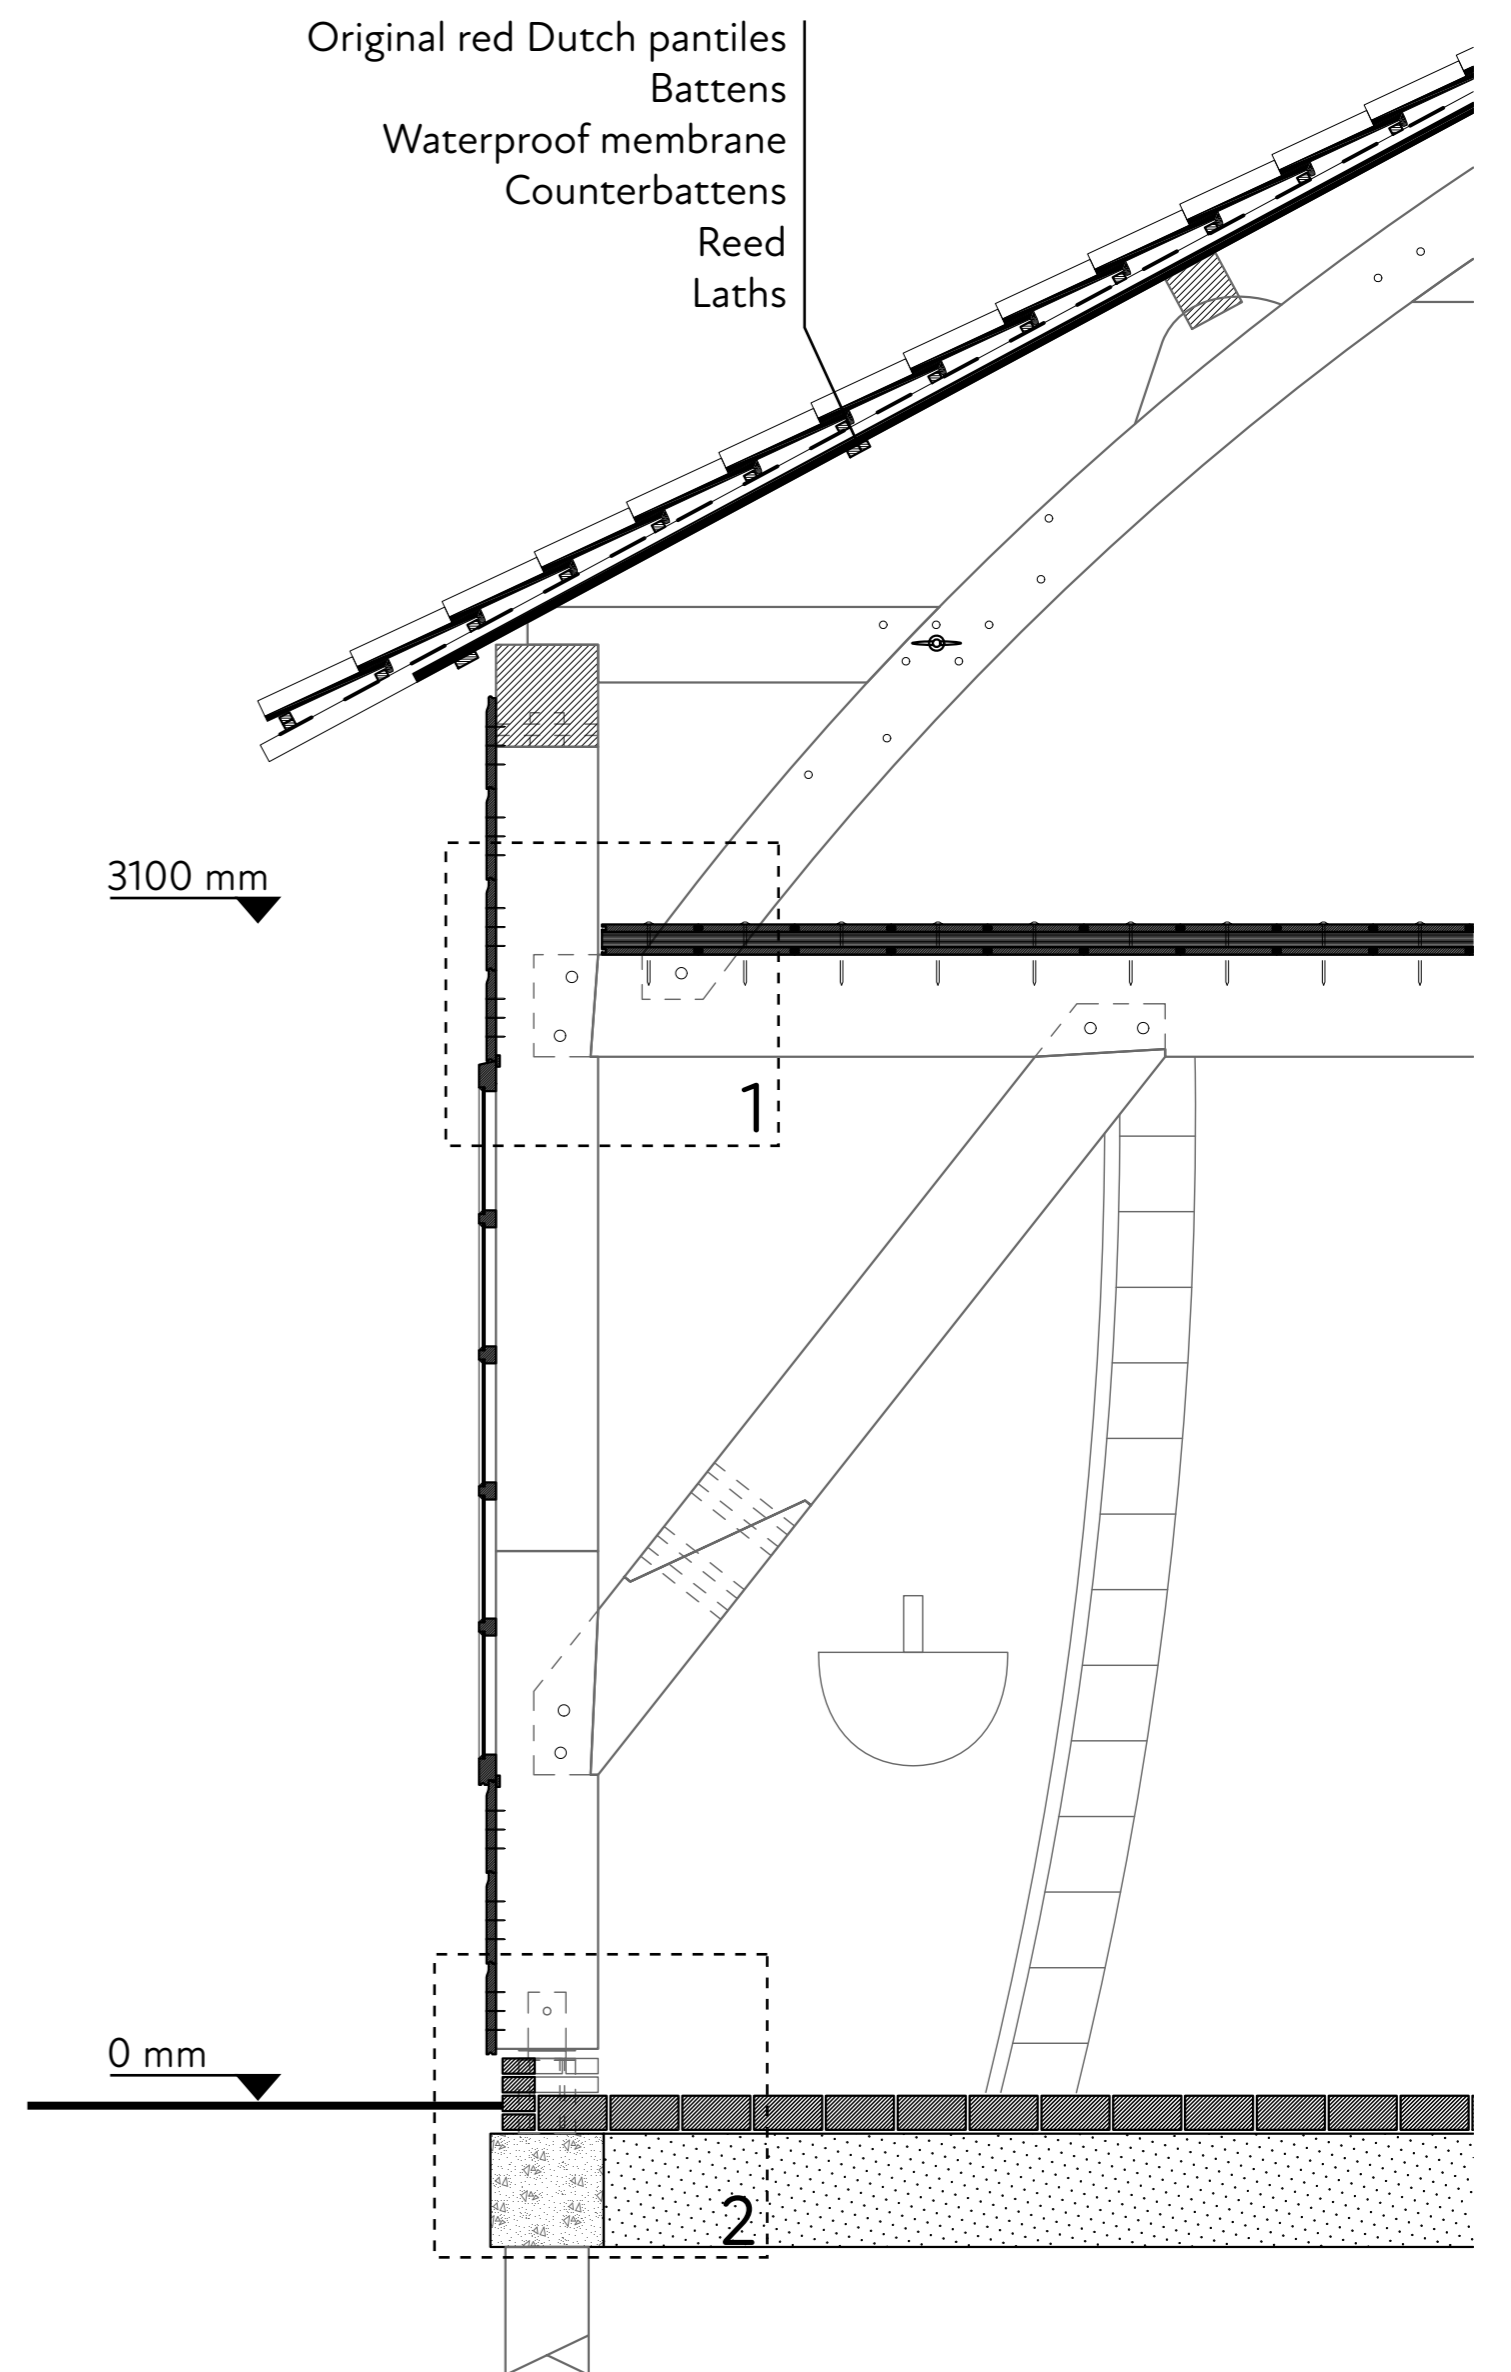

# Pot Barn Fragment and Details

6900-7300 mm

Detail 1 1:5

Detail 2 1:5