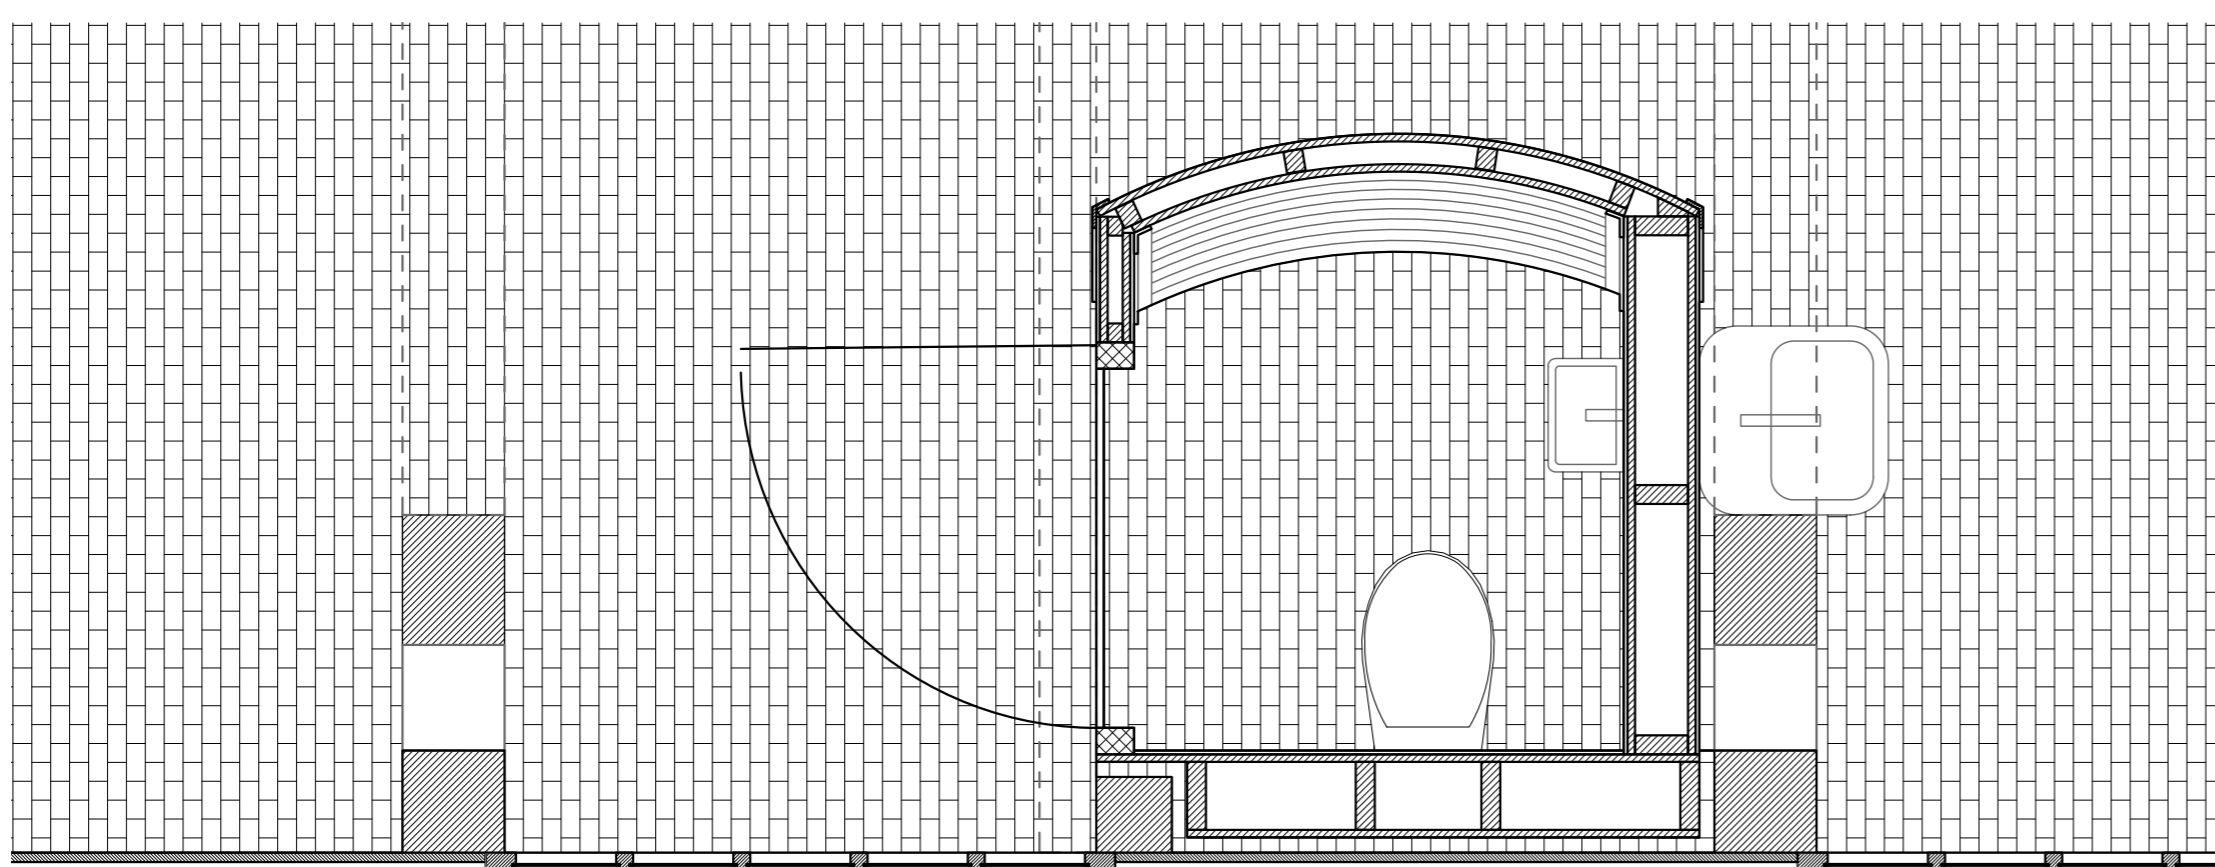

# Pot Barn Fragment and Details

6900-7300 mm

Detail 1 1:5

Detail 2 1:5