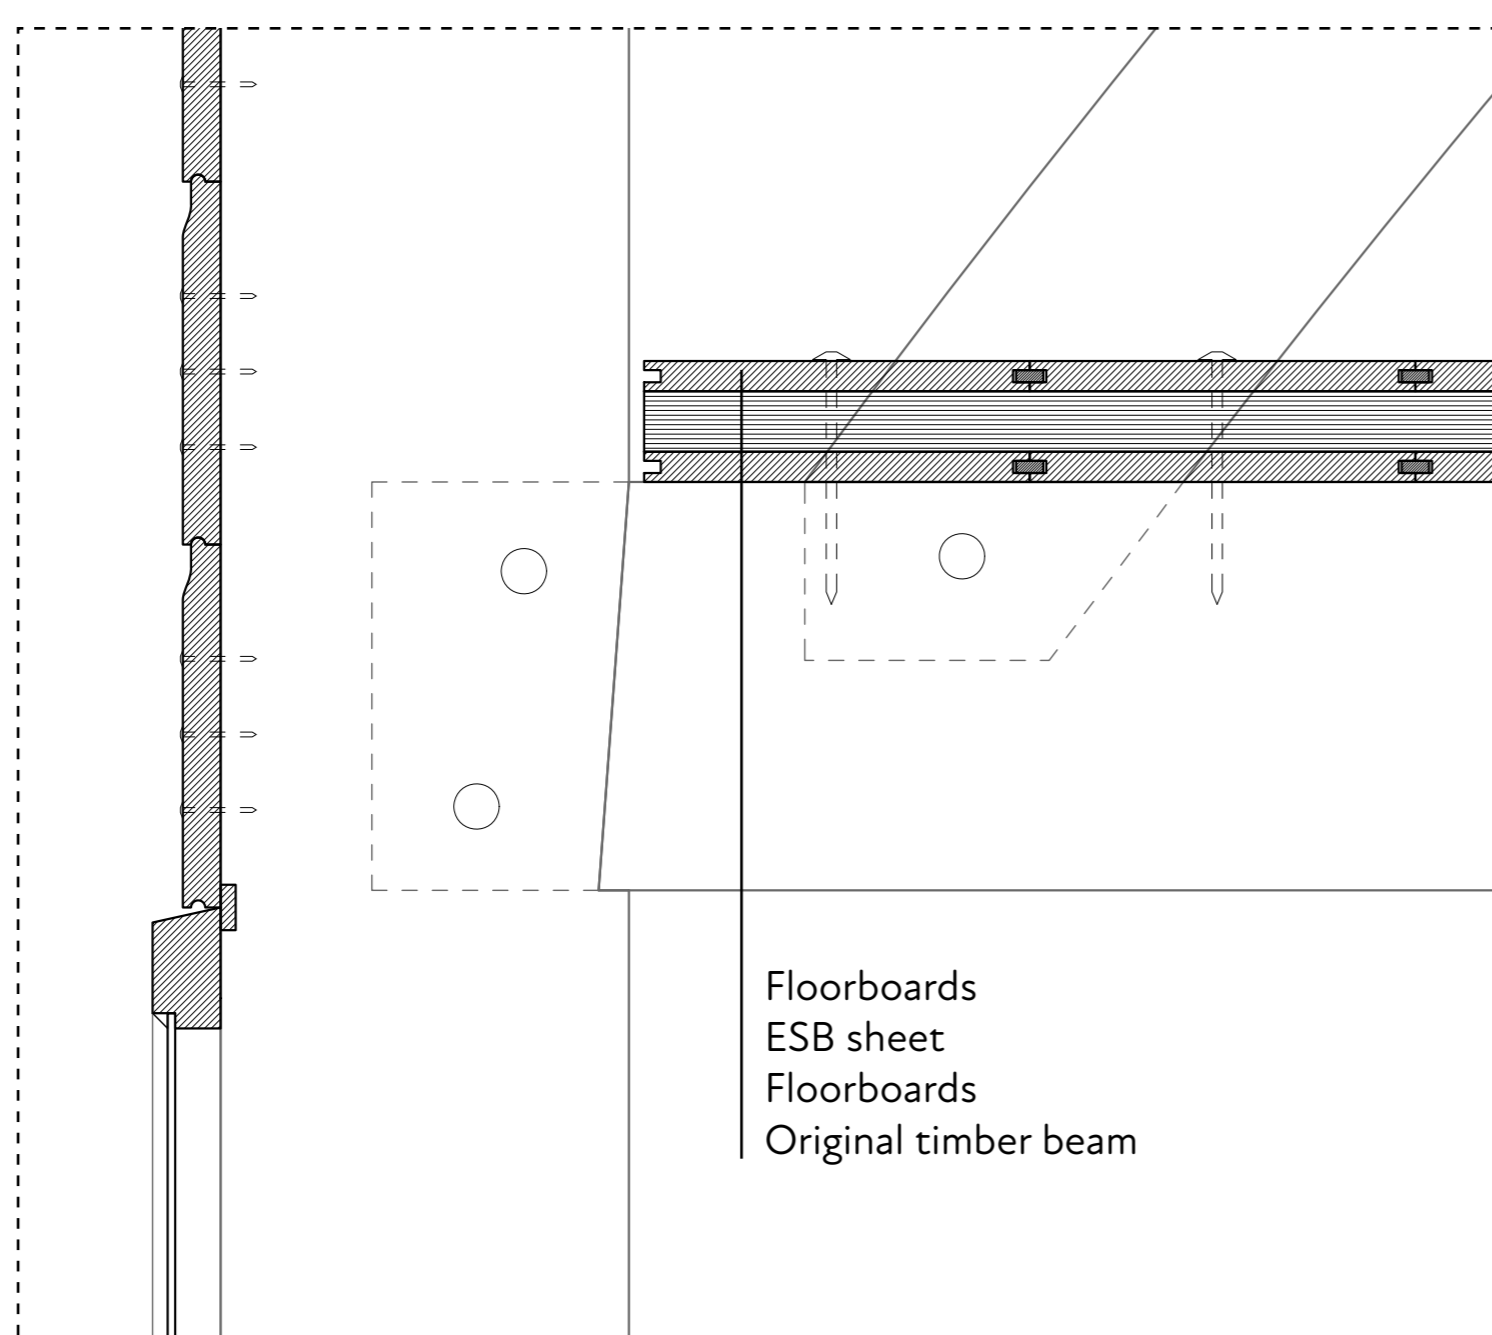

# Pot Barn Fragment and Details

6900-7300 mm

Detail 1 1:5

Detail 2 1:5