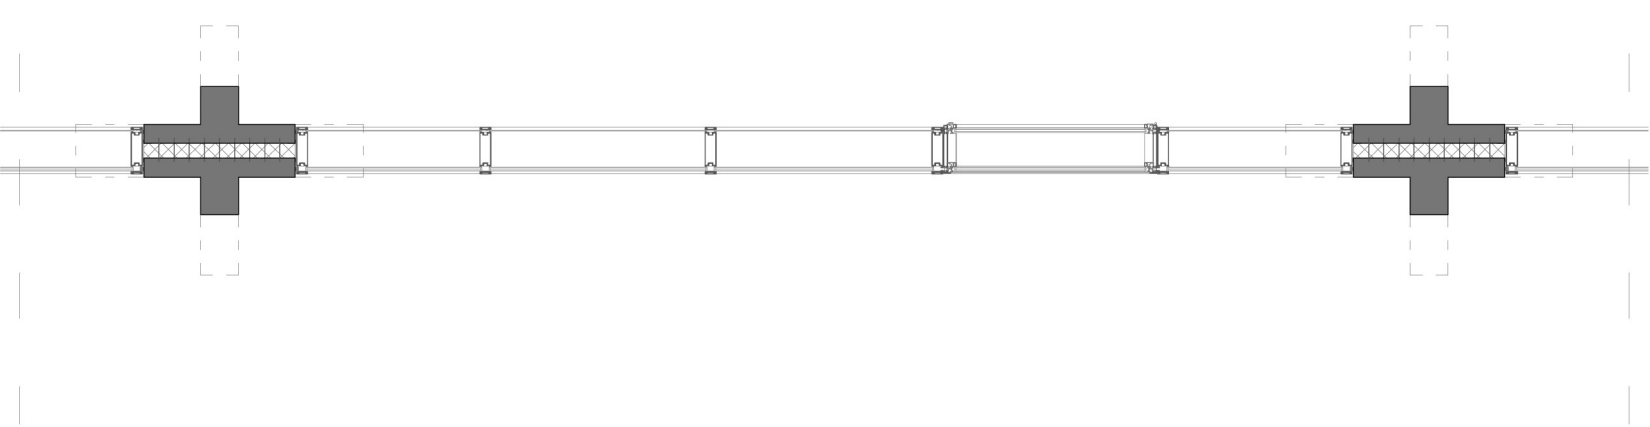

The green study centre

fragment north facade 1:50