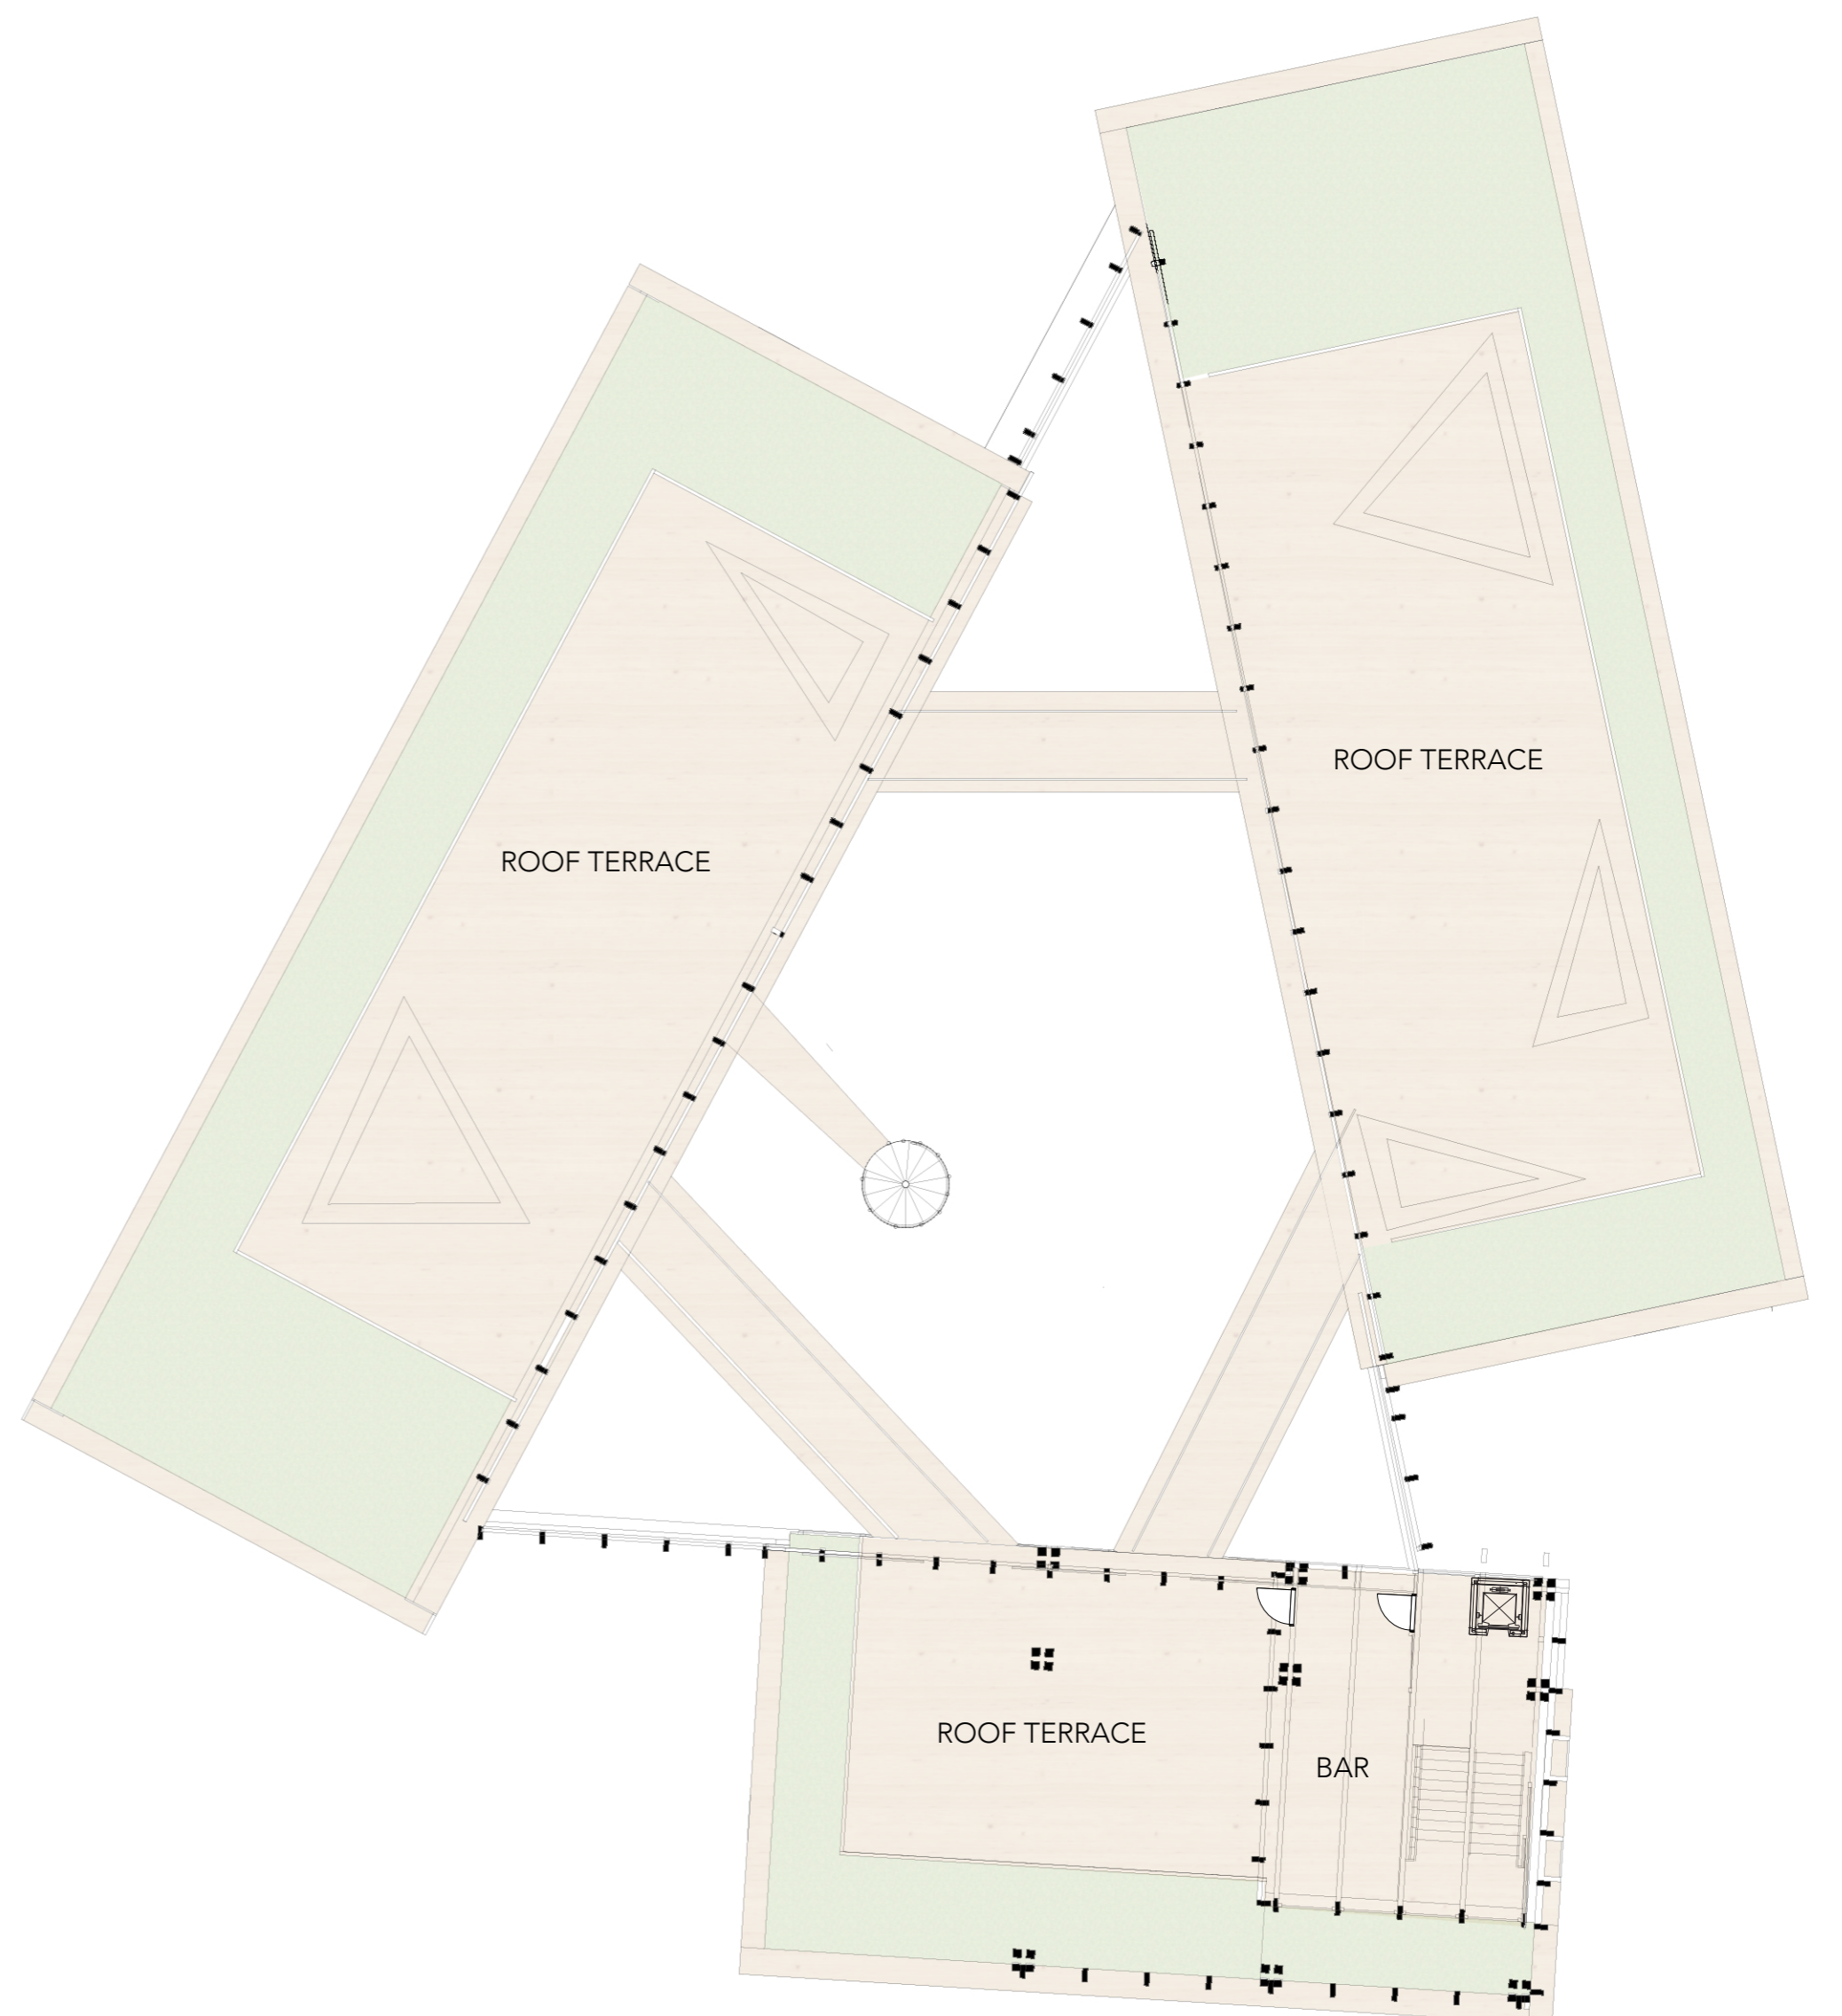

PLANS

MICHELLE REMMERS // 4147197 // POSTERS P5 PRESENTATION // 3 JULY 2018

SCALE 1:500

SCALE 1:200

0 // GROUND FLOOR

PLANS

MICHELLE REMMERS // 4147197 // POSTERS P5 PRESENTATION // 3 JULY 2018

SCALE 1:200

+4000 // FIRST FLOOR

+7500 // SECOND FLOOR

+11000 // THIRD FLOOR

+ 14500 // FOURTH FLOOR

SECTION & 1:5 DETAILS

MICHELLE REMMERS // 4147197 // POSTERS P5 PRESENTATION // 3 JULY 2018

SCALE 1:100

DETAILS SCALE 1:5

1:50 SECTION & PLANS

MICHELLE REMMERS // 4147197 // POSTERS P5 PRESENTATION // 3 JULY 2018

SCALE 1:50

HOTELROOMS AND HALL WAY

SCALE 1:50

TRANSFORMATION TO APARTMENTS

1:20 FRAGMENT

MICHELLE REMMERS // 4147197 // POSTERS P5 PRESENTATION // 3 JULY 2018

SCALE 1:20