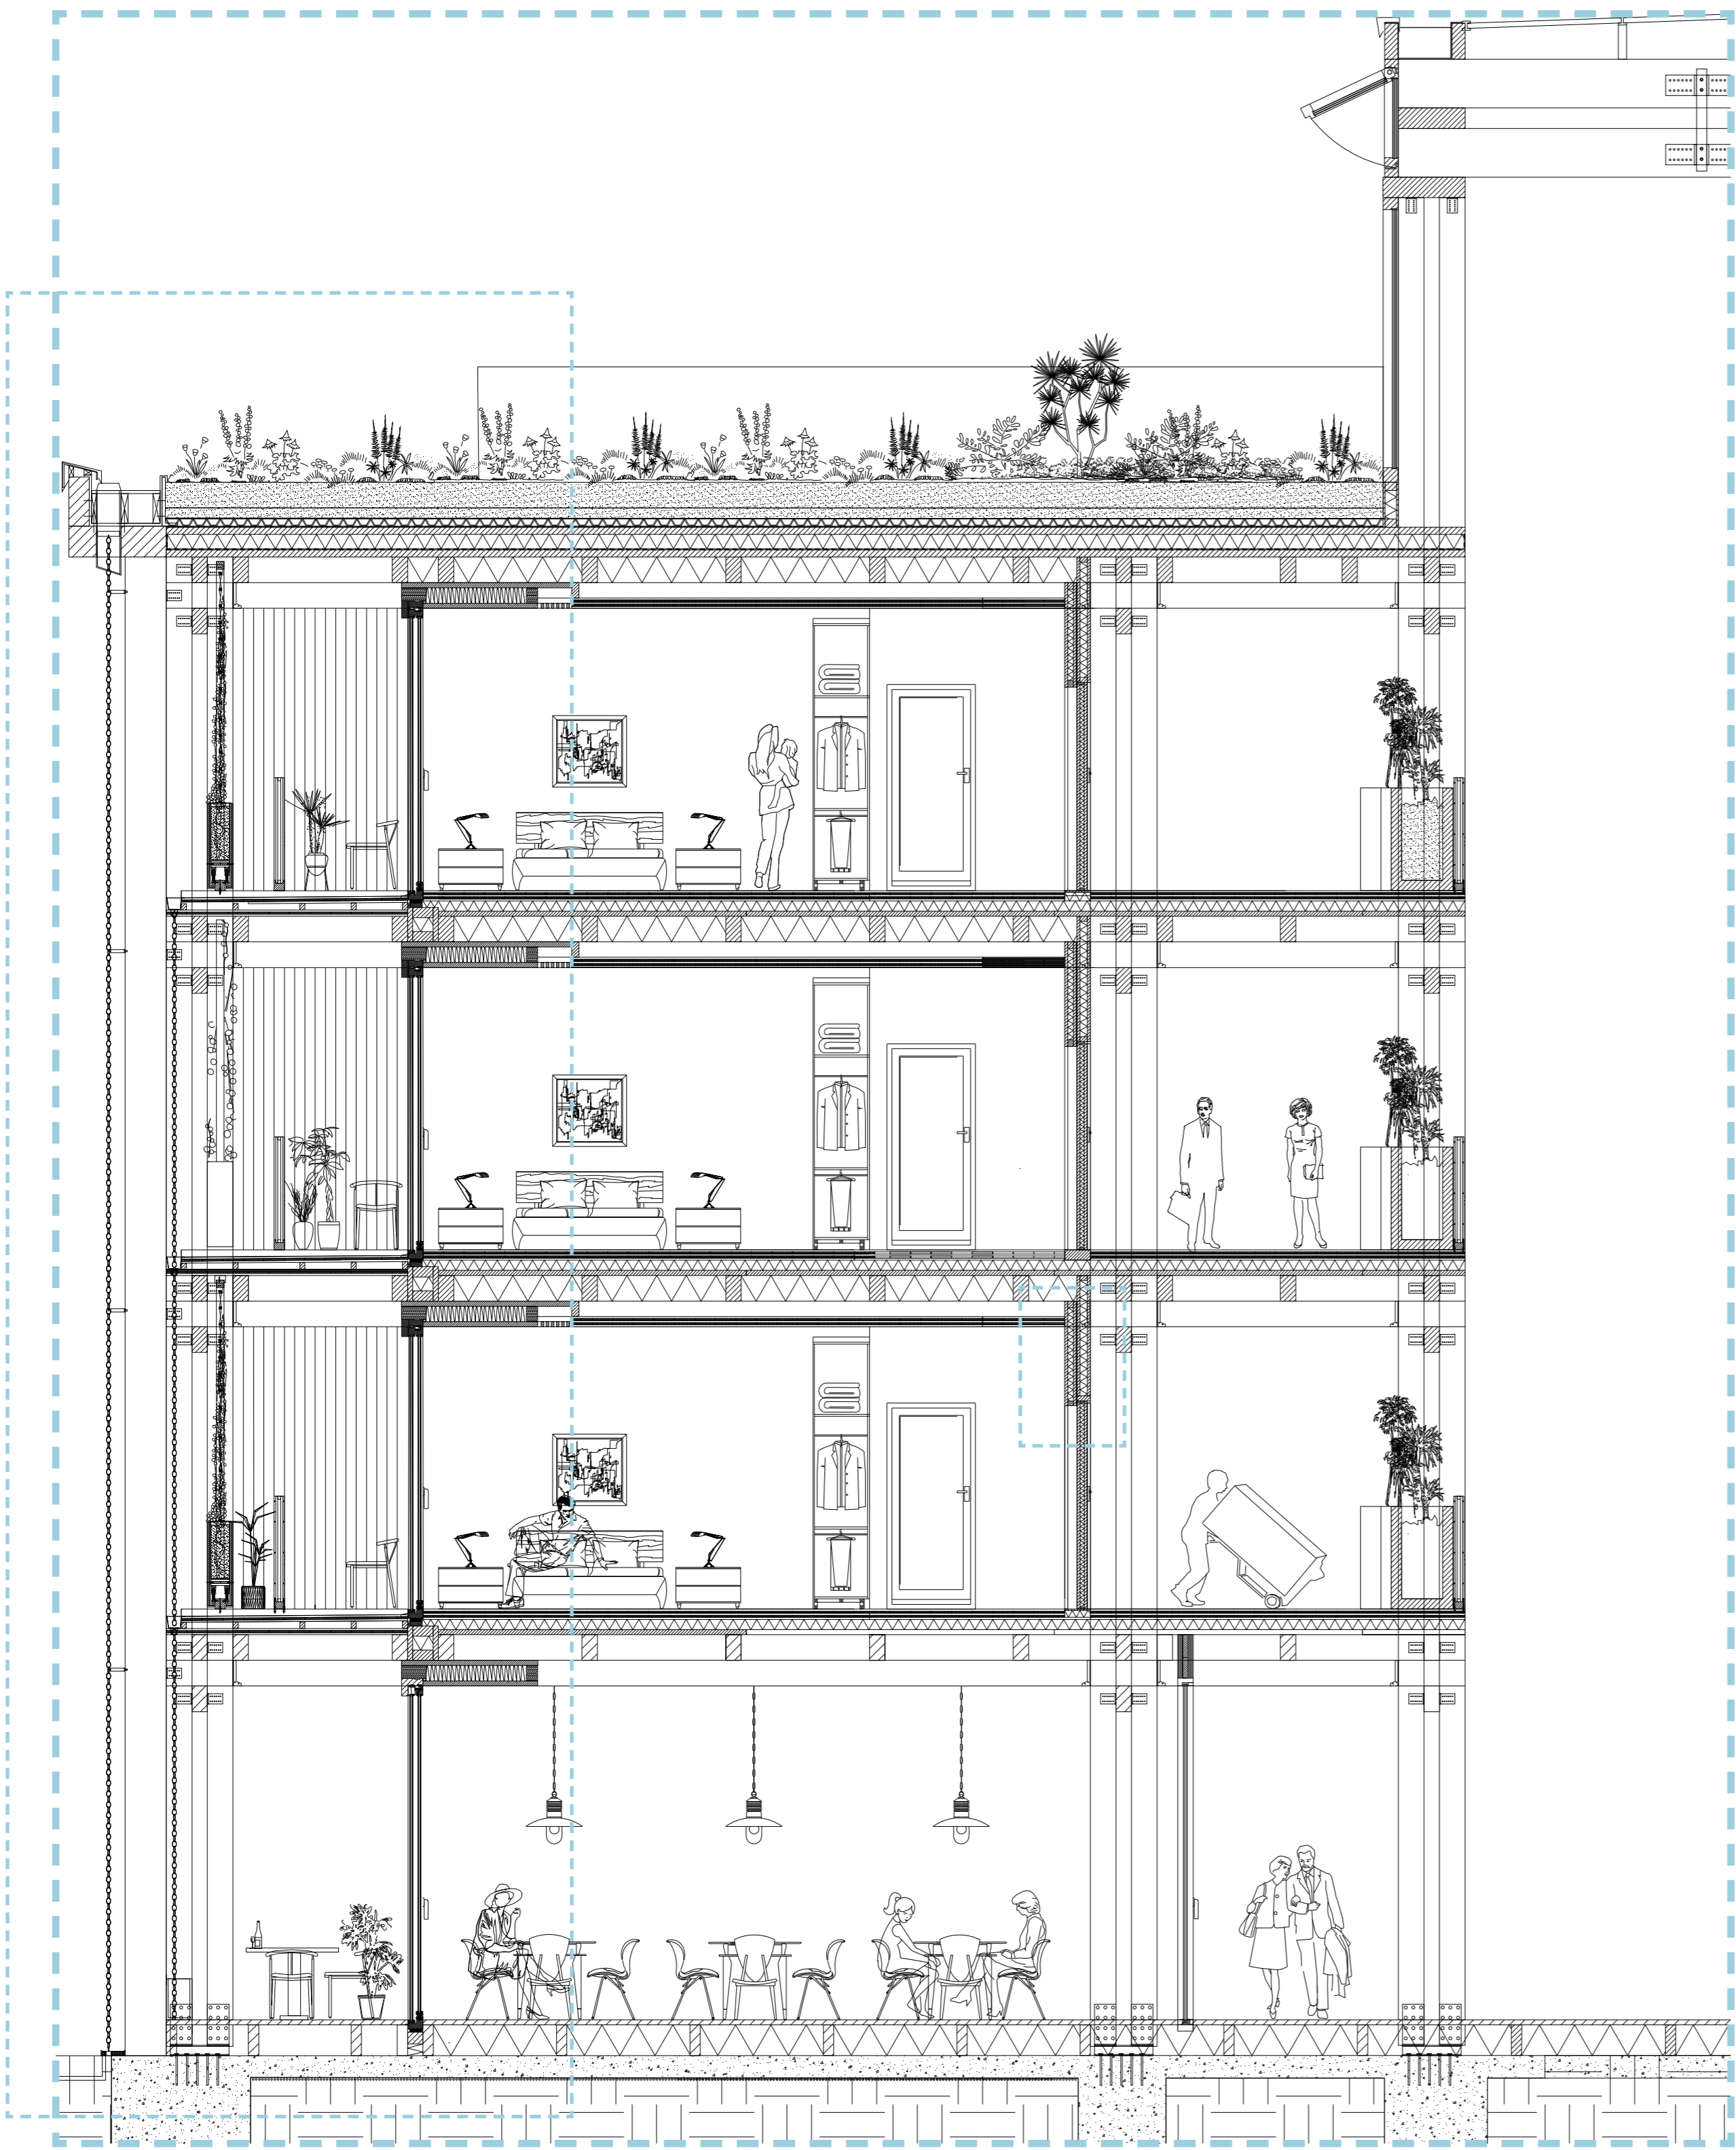

PLANS

MICHELLE REMMERS // 4147197 // POSTERS P5 PRESENTATION // 3 JULY 2018

SCALE 1:500

SCALE 1:200

0 // GROUND FLOOR

PLANS

MICHELLE REMMERS // 4147197 // POSTERS P5 PRESENTATION // 3 JULY 2018

SCALE 1:200

+4000 // FIRST FLOOR

+7500 // SECOND FLOOR

+11000 // THIRD FLOOR

+ 14500 // FOURTH FLOOR

SECTION & 1:5 DETAILS

MICHELLE REMMERS // 4147197 // POSTERS P5 PRESENTATION // 3 JULY 2018

SCALE 1:100

DETAILS SCALE 1:5

1:50 SECTION & PLANS

MICHELLE REMMERS // 4147197 // POSTERS P5 PRESENTATION // 3 JULY 2018

SCALE 1:50

HOTELROOMS AND HALL WAY

SCALE 1:50

TRANSFORMATION TO APARTMENTS

1:20 FRAGMENT

MICHELLE REMMERS // 4147197 // POSTERS P5 PRESENTATION // 3 JULY 2018

SCALE 1:20