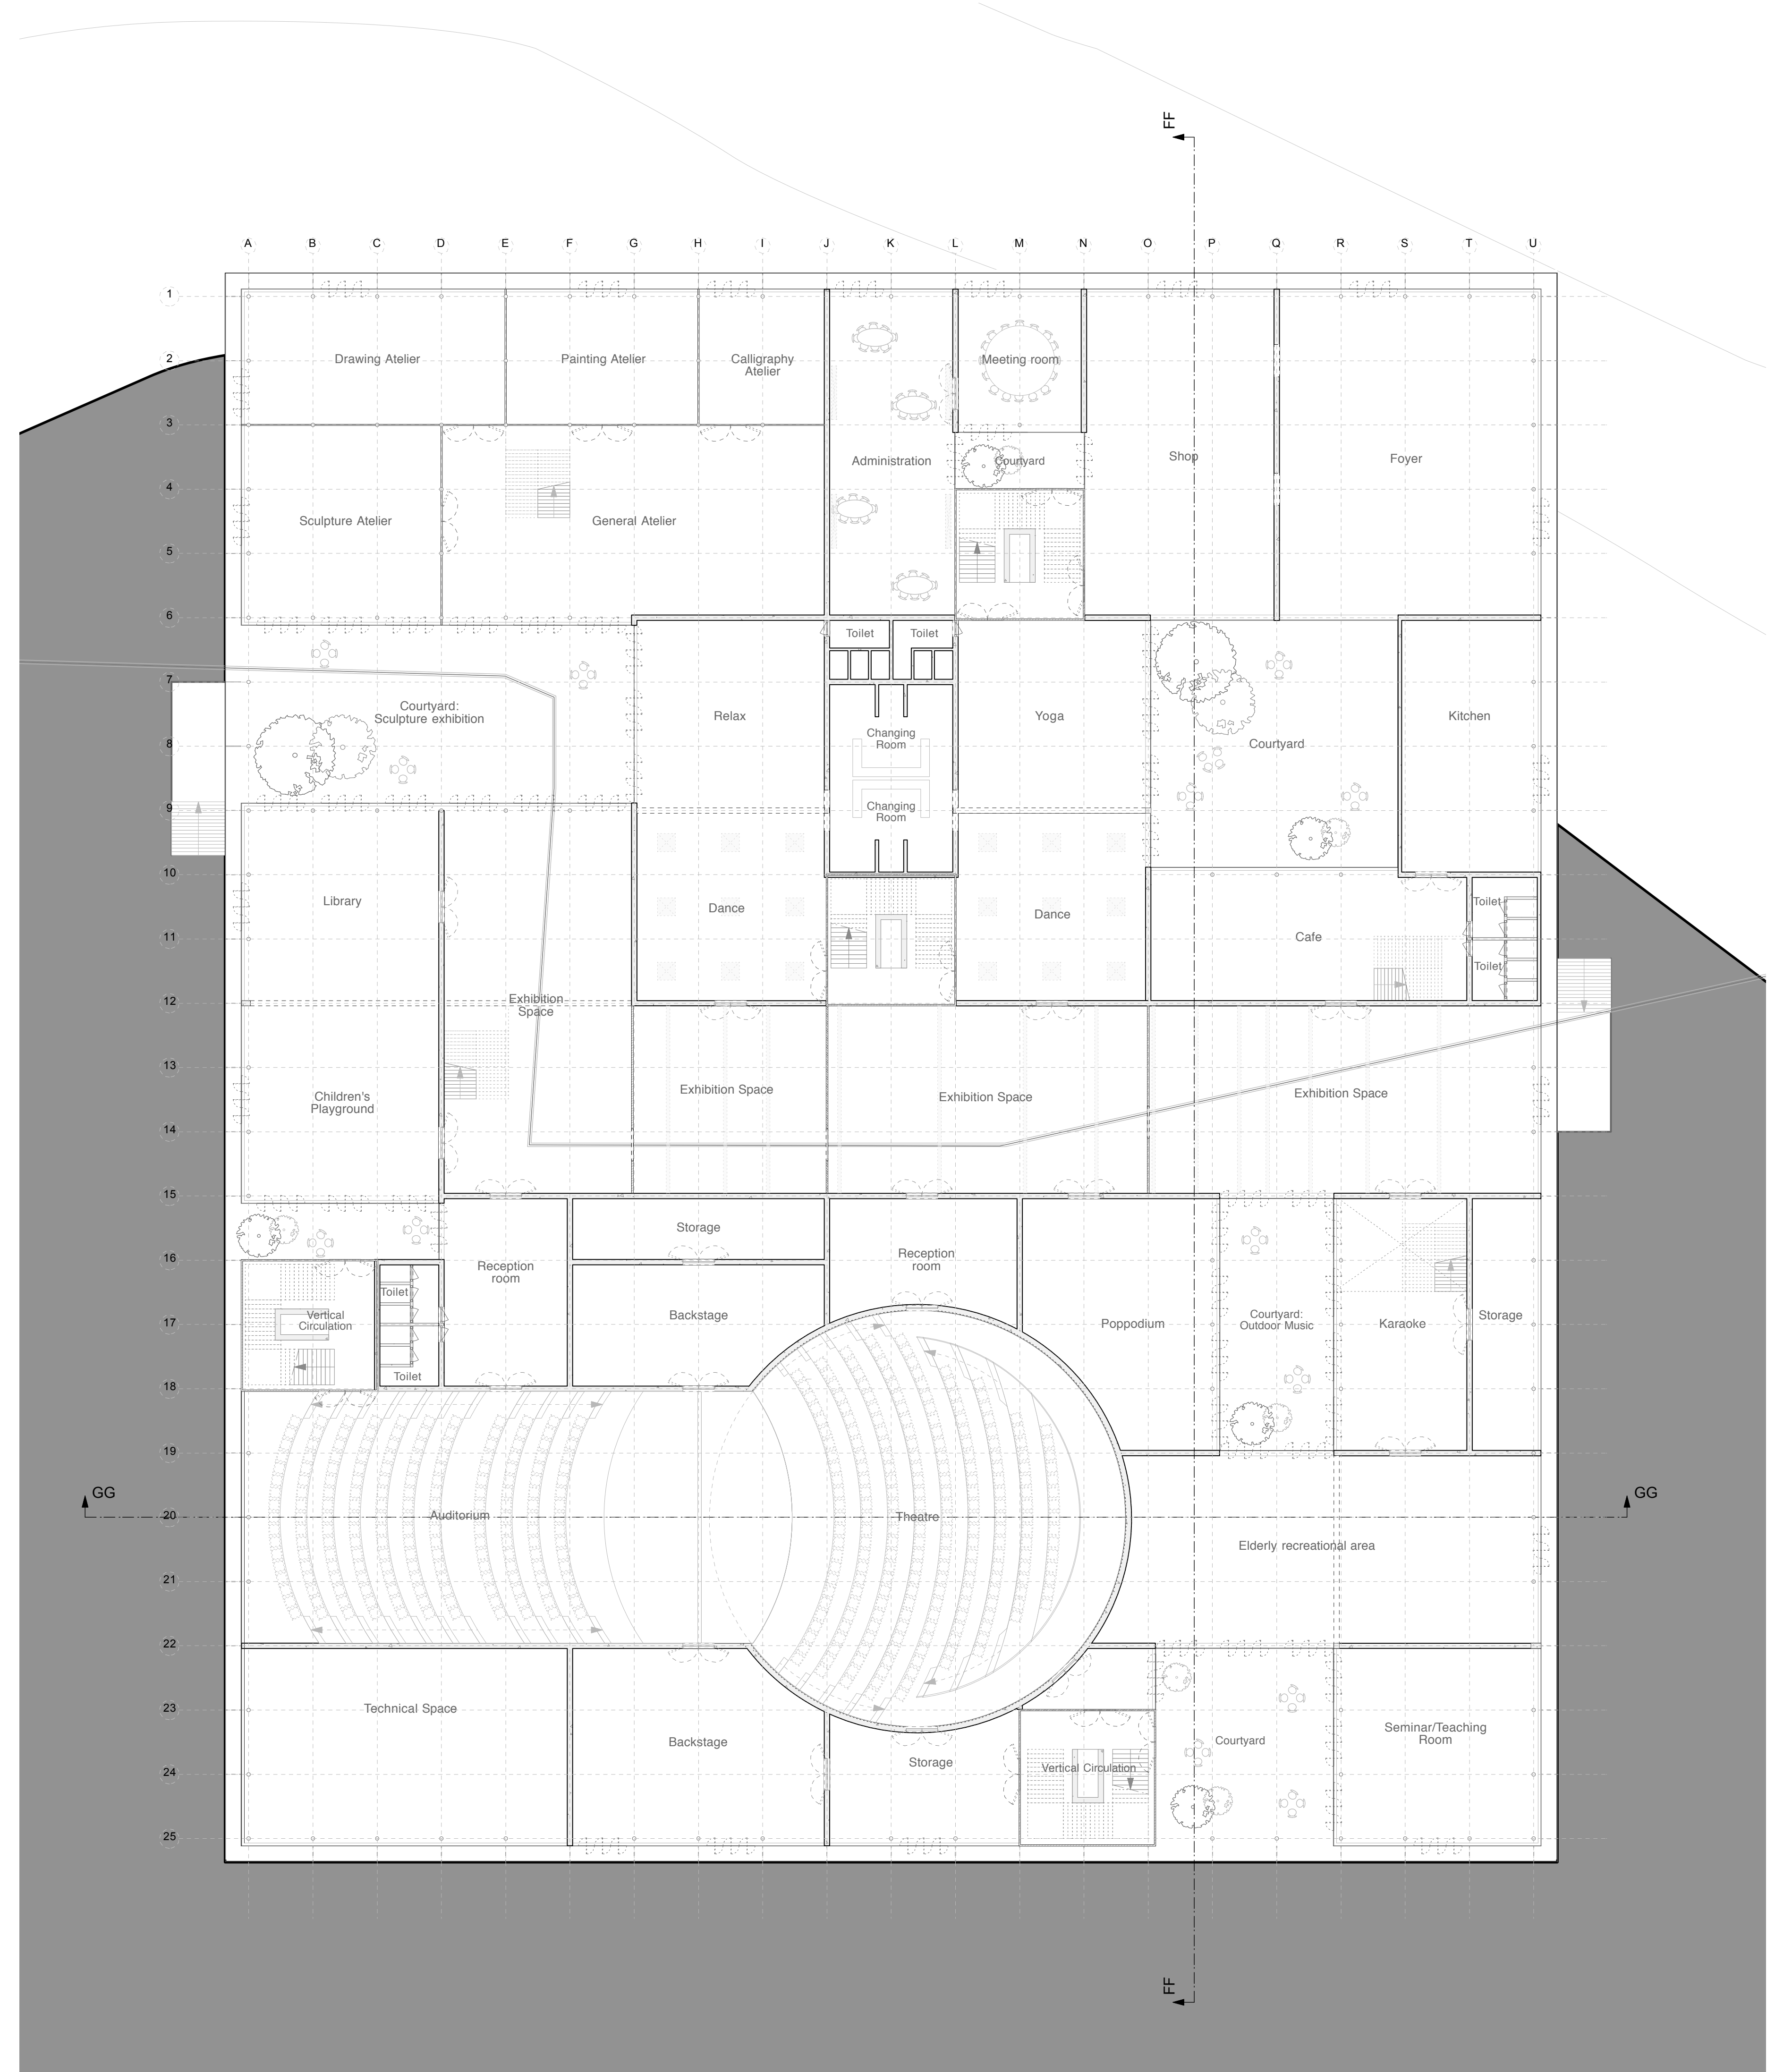

FACADE NORTH-EAST
SCALE 1:200

SECTION GG
SCALE 1:200

SECTION FF
SCALE 1:200

GROUND PLAN
SCALE 1:200

CROSSING BORDERS

EMELIEN SCHUT

PLAN, SECTIONS & ELEVATION
SCALE 1:200