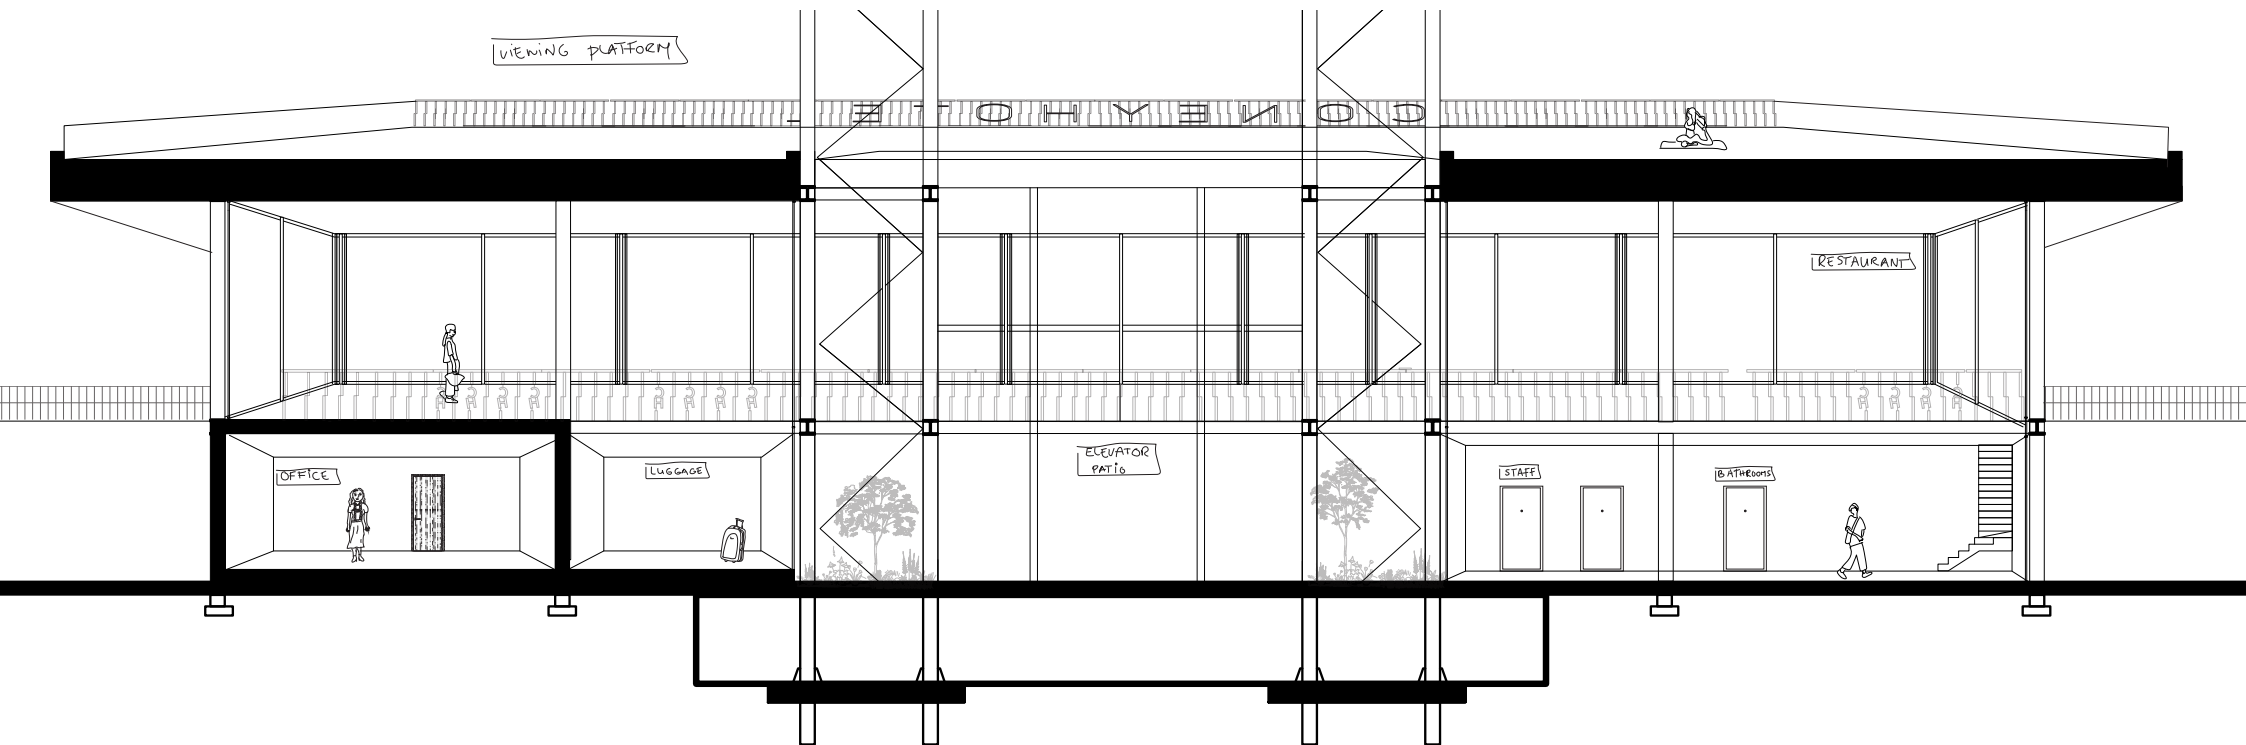

Coney

*By Eva Ventura*

otel

*Sections.*

Section East West perspective

Section East West lobby and restaurant - base

Section East West rooms - top

Section East West rooms East

INFINITY  
POOL

Section East West rooms West

*isometric section room facade window opening*

*isometric section room facade sliding door*

*Section North South rooms*

Section North South lobby and restaurant

Cross Cut putzigger roof

*Floors*

- wooden floor finishing
- floating screed and sound insulation (zwevende dekvloer)
- enforced concrete screed
- aluminum
- HEA 340 Steel beams
- steel profiled sheeting
- insulation wood fiber 80 mm in between beams
- galvanized steel floor
- aluminum seam with concealed stainless steel retention clips
- translucent polycarbonate cladding U = 0.71 W/m2K