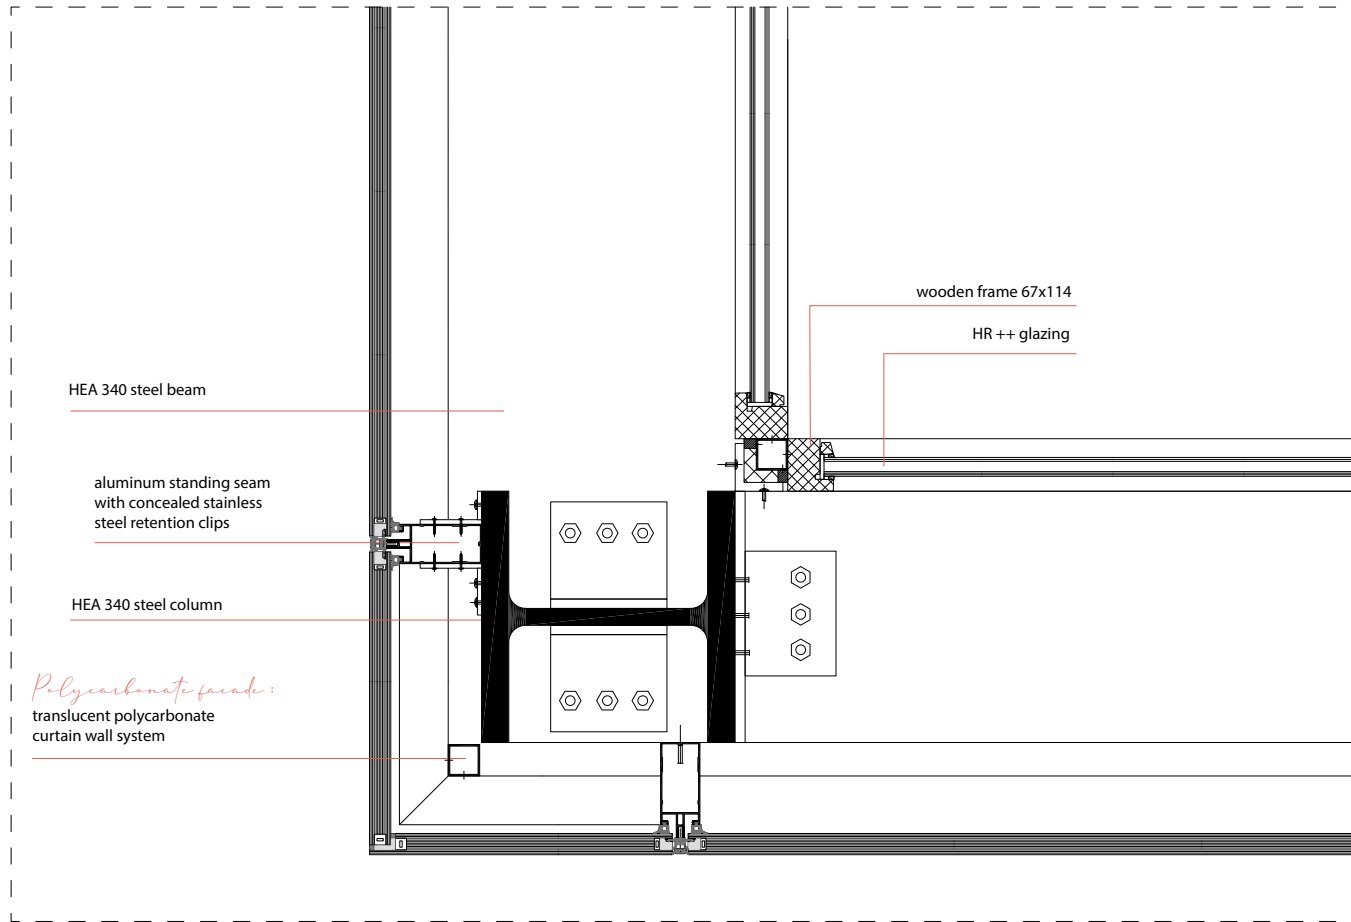

Cross Cut Outrigger and floor above

Horizontal cross cut outrigger