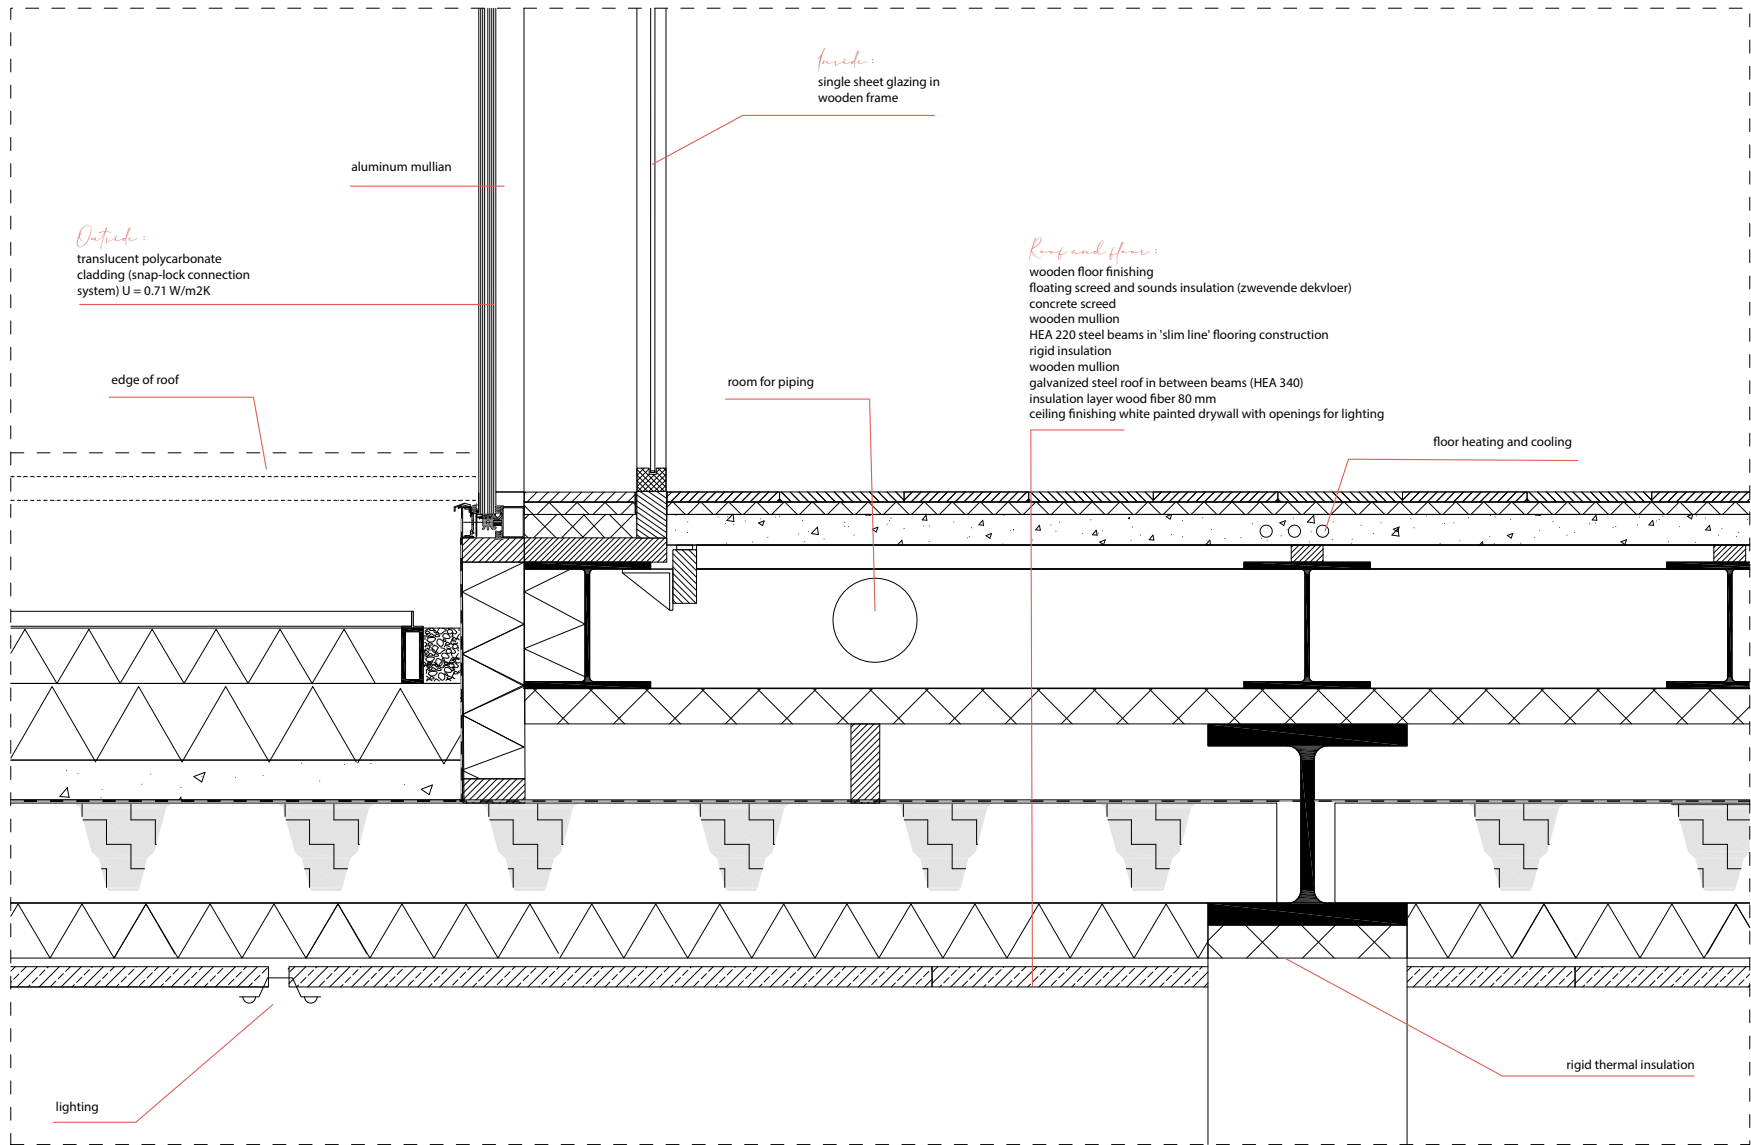

Cross Cut Outrigger floor