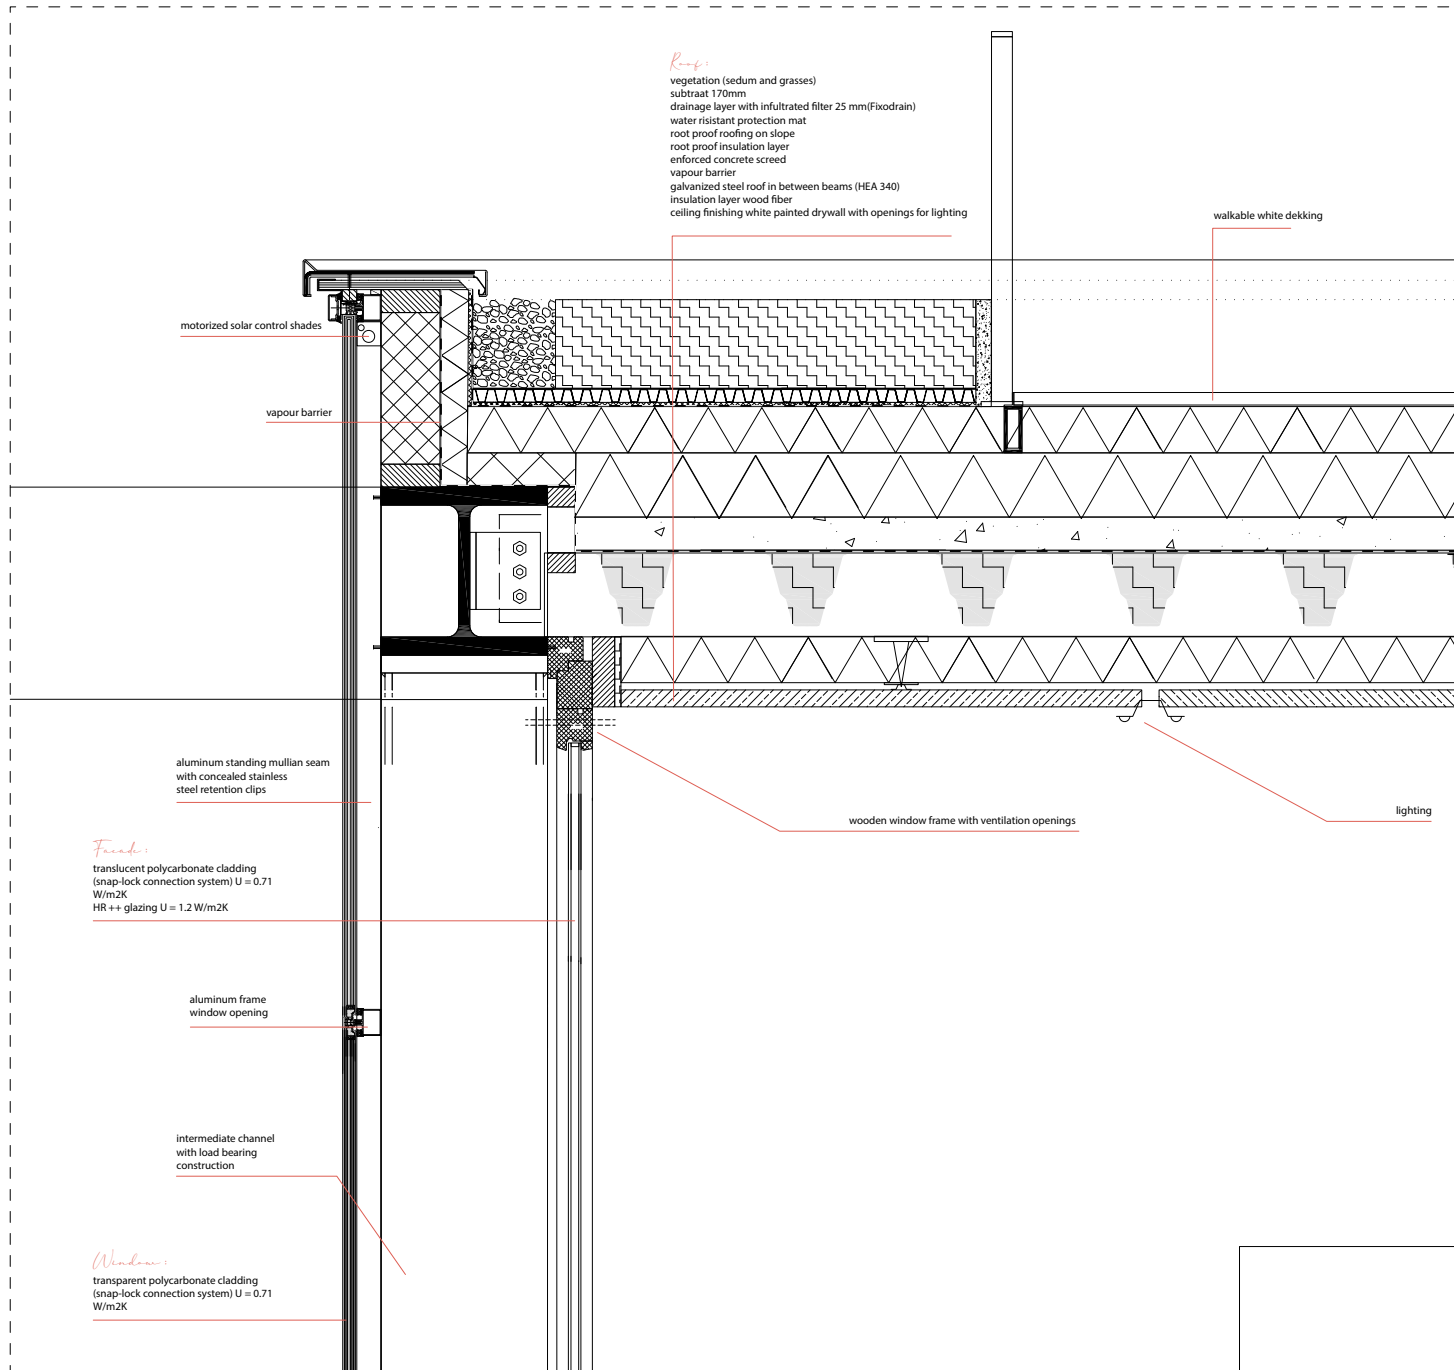

Coney

*By Eva Ventura*

otel

*Sections.*

Section East West perspective

Section East West lobby and restaurant - base

Section East West rooms - top

Section East West rooms East

INFINITY  
POOL

Section East West rooms West

*isometric section room facade window opening*

*isometric section room facade sliding door*

*Section North South rooms*

Section North South lobby and restaurant

Cross Cut putzigger roof

*Floors*

- wooden floor finishing
- floating screed and sound insulation (zwevende dekvloer)
- enforced concrete screed
- aluminum
- HEA 340 Steel beams
- steel profiled sheeting
- insulation wood fiber 80 mm in between beams
- galvanized steel floor
- aluminum seam with concealed stainless steel retention clips
- translucent polycarbonate cladding U = 0.71 W/m2K