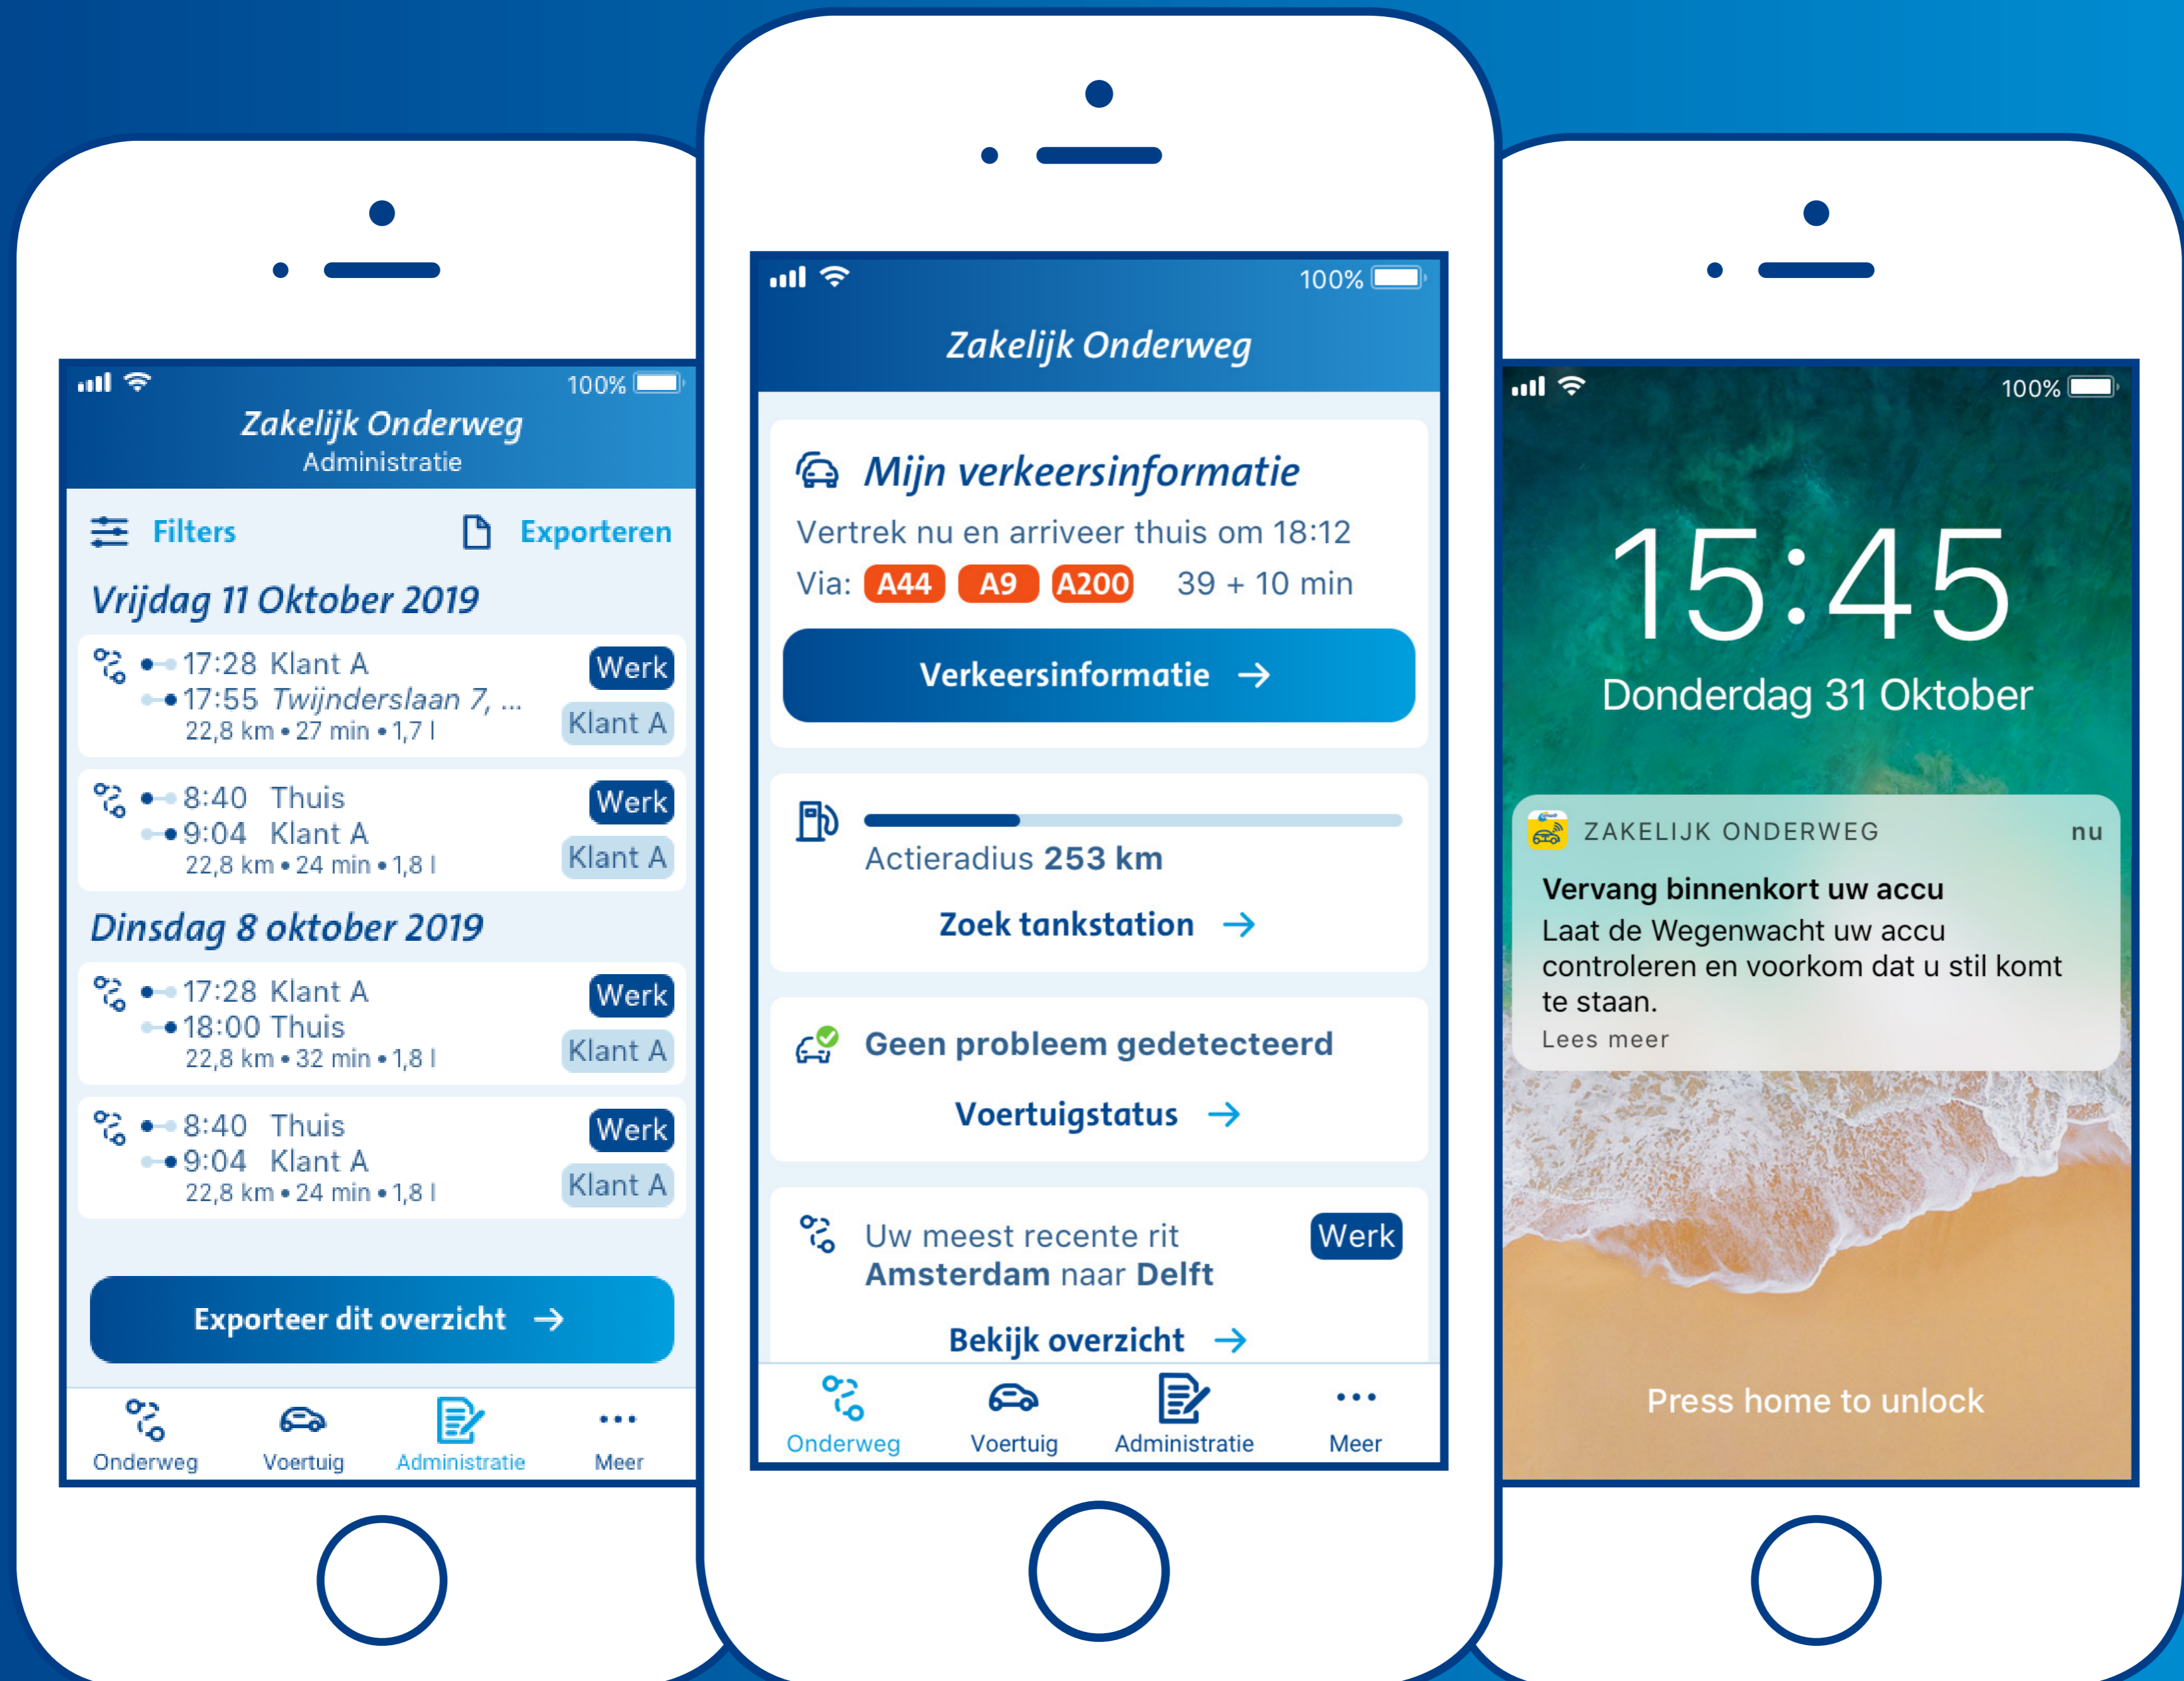

Stay Connected

Keep moving

Efficient administration with all your trips, parking and fueling in one overview.

Users will always have the most relevant and personalized information at hand. Improving their vehicle efficiency.

Vehicle problems can be prevented. When they occur you will be on the move in not time.

ANWB Business On the Go app

- ✓ Increase the efficiency of company vehicles
- ✓ Prevent vehicle problems
- ✓ Connected with the dongle

Based on an the existing ANWB Conncted car app and dongle, this app was designed specially for small

and medium enterprises. In depth interviews based on the context mapping method were used to create understanding of the needs and context of this new target group. The product helps the enterprises to stay mobile and increase efficiency with their vehicles. This is done by providing users with relevant and personalized information. The app has three sections: (1) On the Go, for an efficient daily trip; (2) Vehicle, to prevent and solve vehicle problems and (3) Administration, to reduce administrative tasks and increase the efficiency of the fleet.