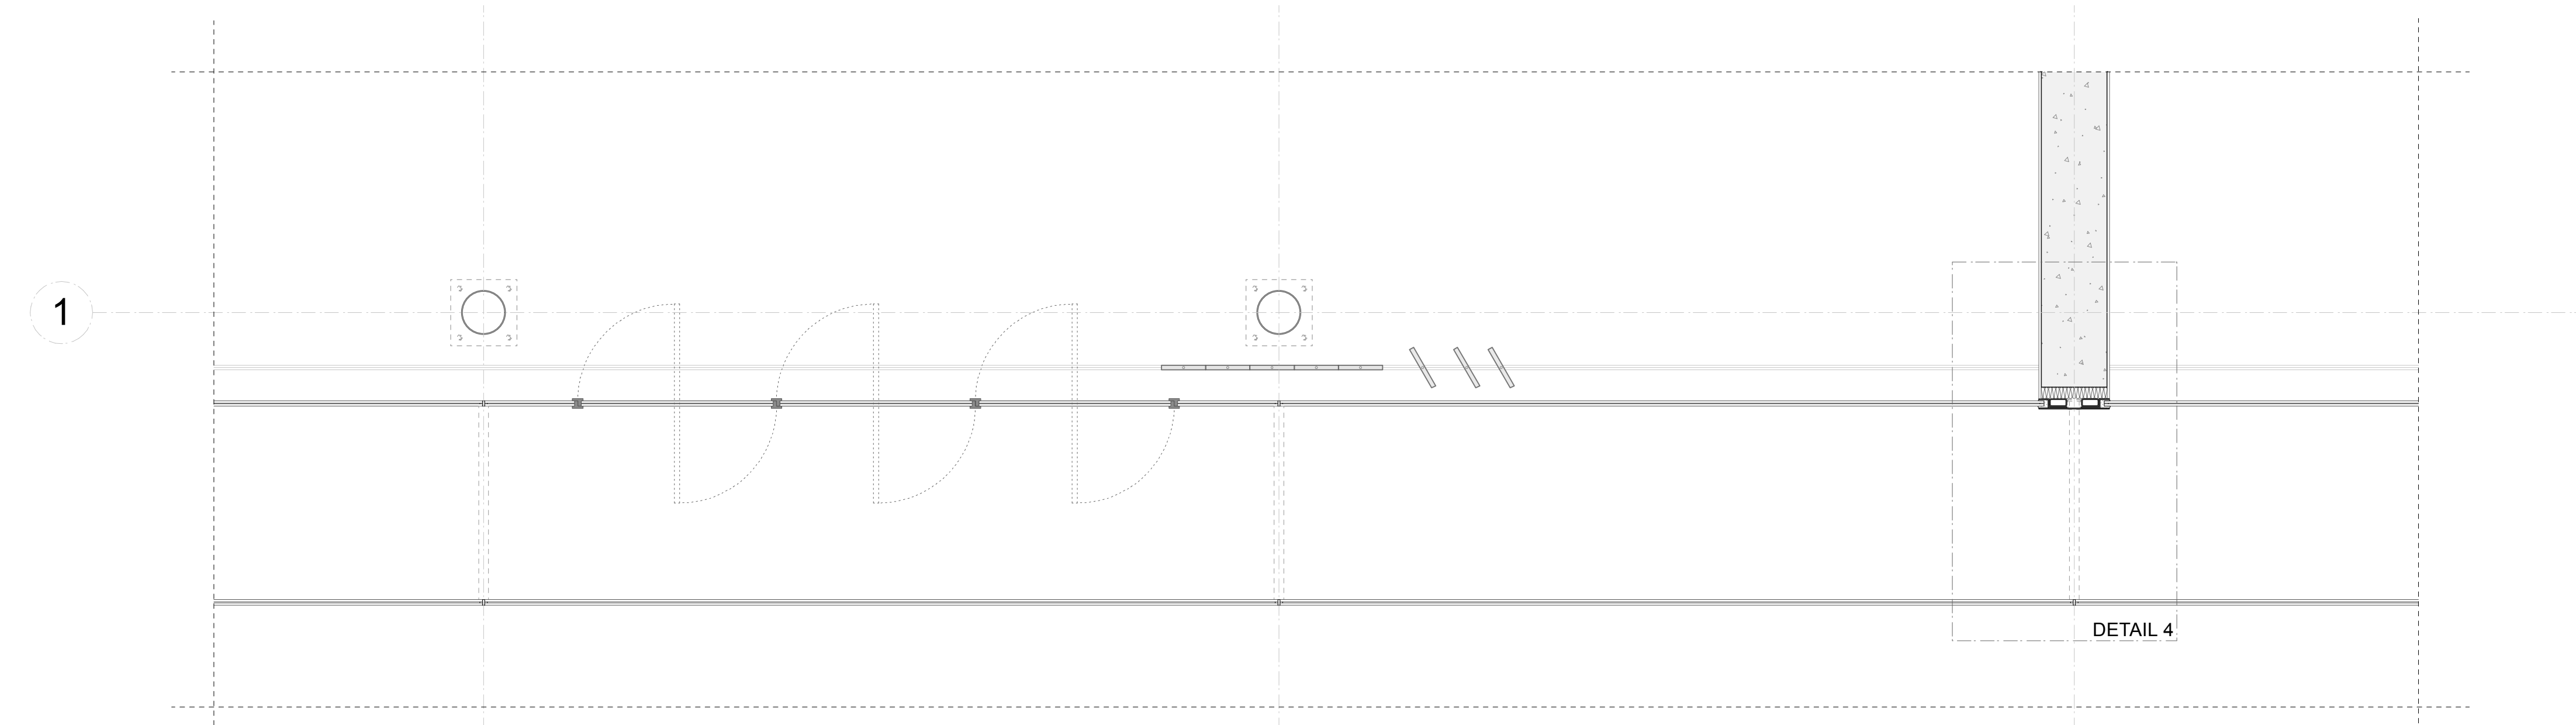

SECTION FACADE  
SCALE 1:20

1

FRONT VIEW FACADE  
SCALE 1:20

Q

P

N

PLAN FACADE  
SCALE 1:20

Q

P

N

**CROSSING BORDERS**  
EMELTEN SCHUT  
FACADE FRAGMENT  
SCALE 1:20