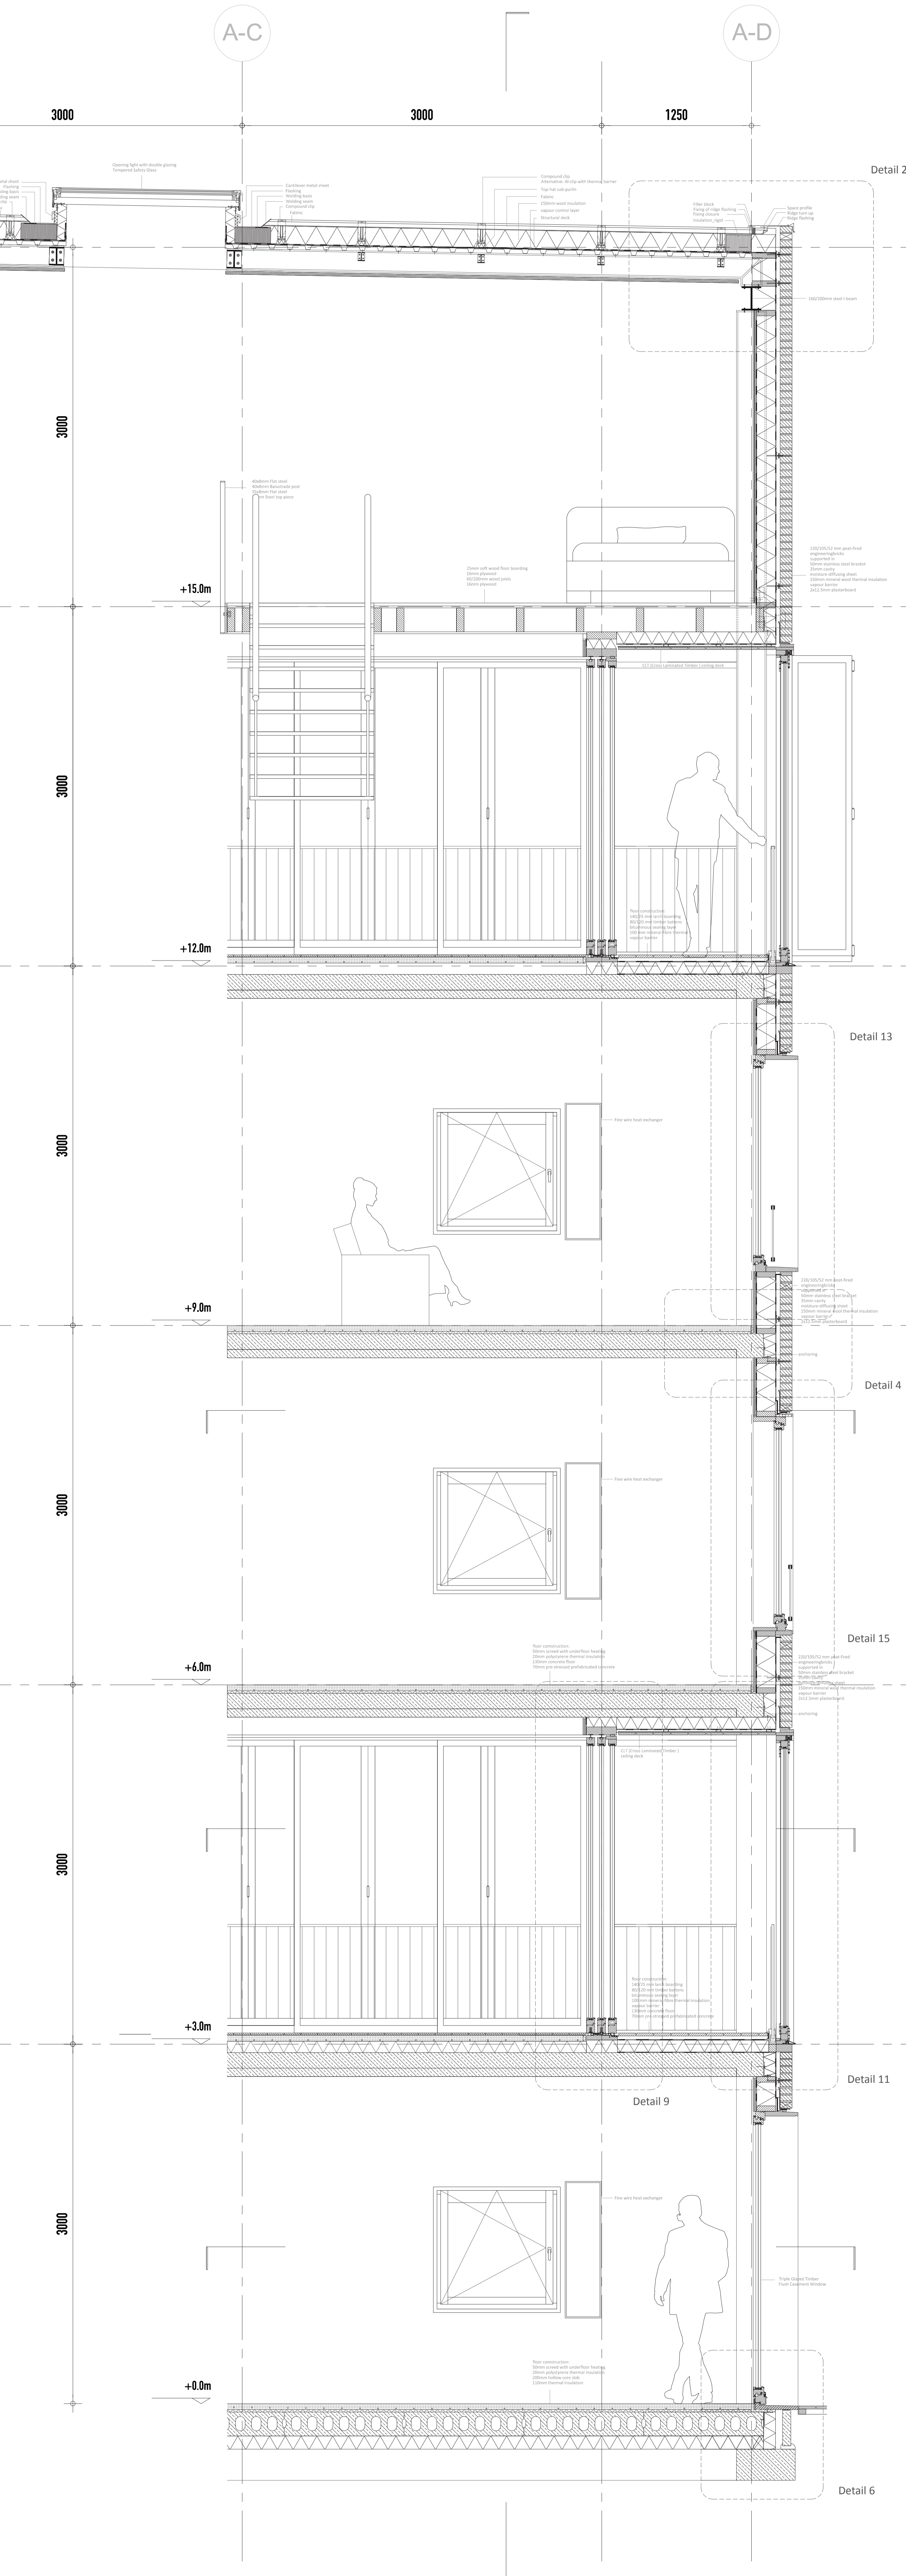

DWELLING MSC4 GRADUATION DESIGN STUDIO AT HOME IN THE CITY

Cross section 1:20

Elevation view outside 1:20

DWELLING MSC4 GRADUATION DESIGN STUDIO AT HOME IN THE CITY

Longitudinal section 1:20

DWELLING MSC4 GRADUATION DESIGN STUDIO AT HOME IN THE CITY

Plan_2nd floor_over facade fragment 1:20

Plan_1st floor_over facade fragment 1:20

Plan_Ground floor_over facade fragment 1:20

DWELLING MSC4 GRADUATION DESIGN STUDIO AT HOME IN THE CITY

Detail 1

Detail 2

Detail 3