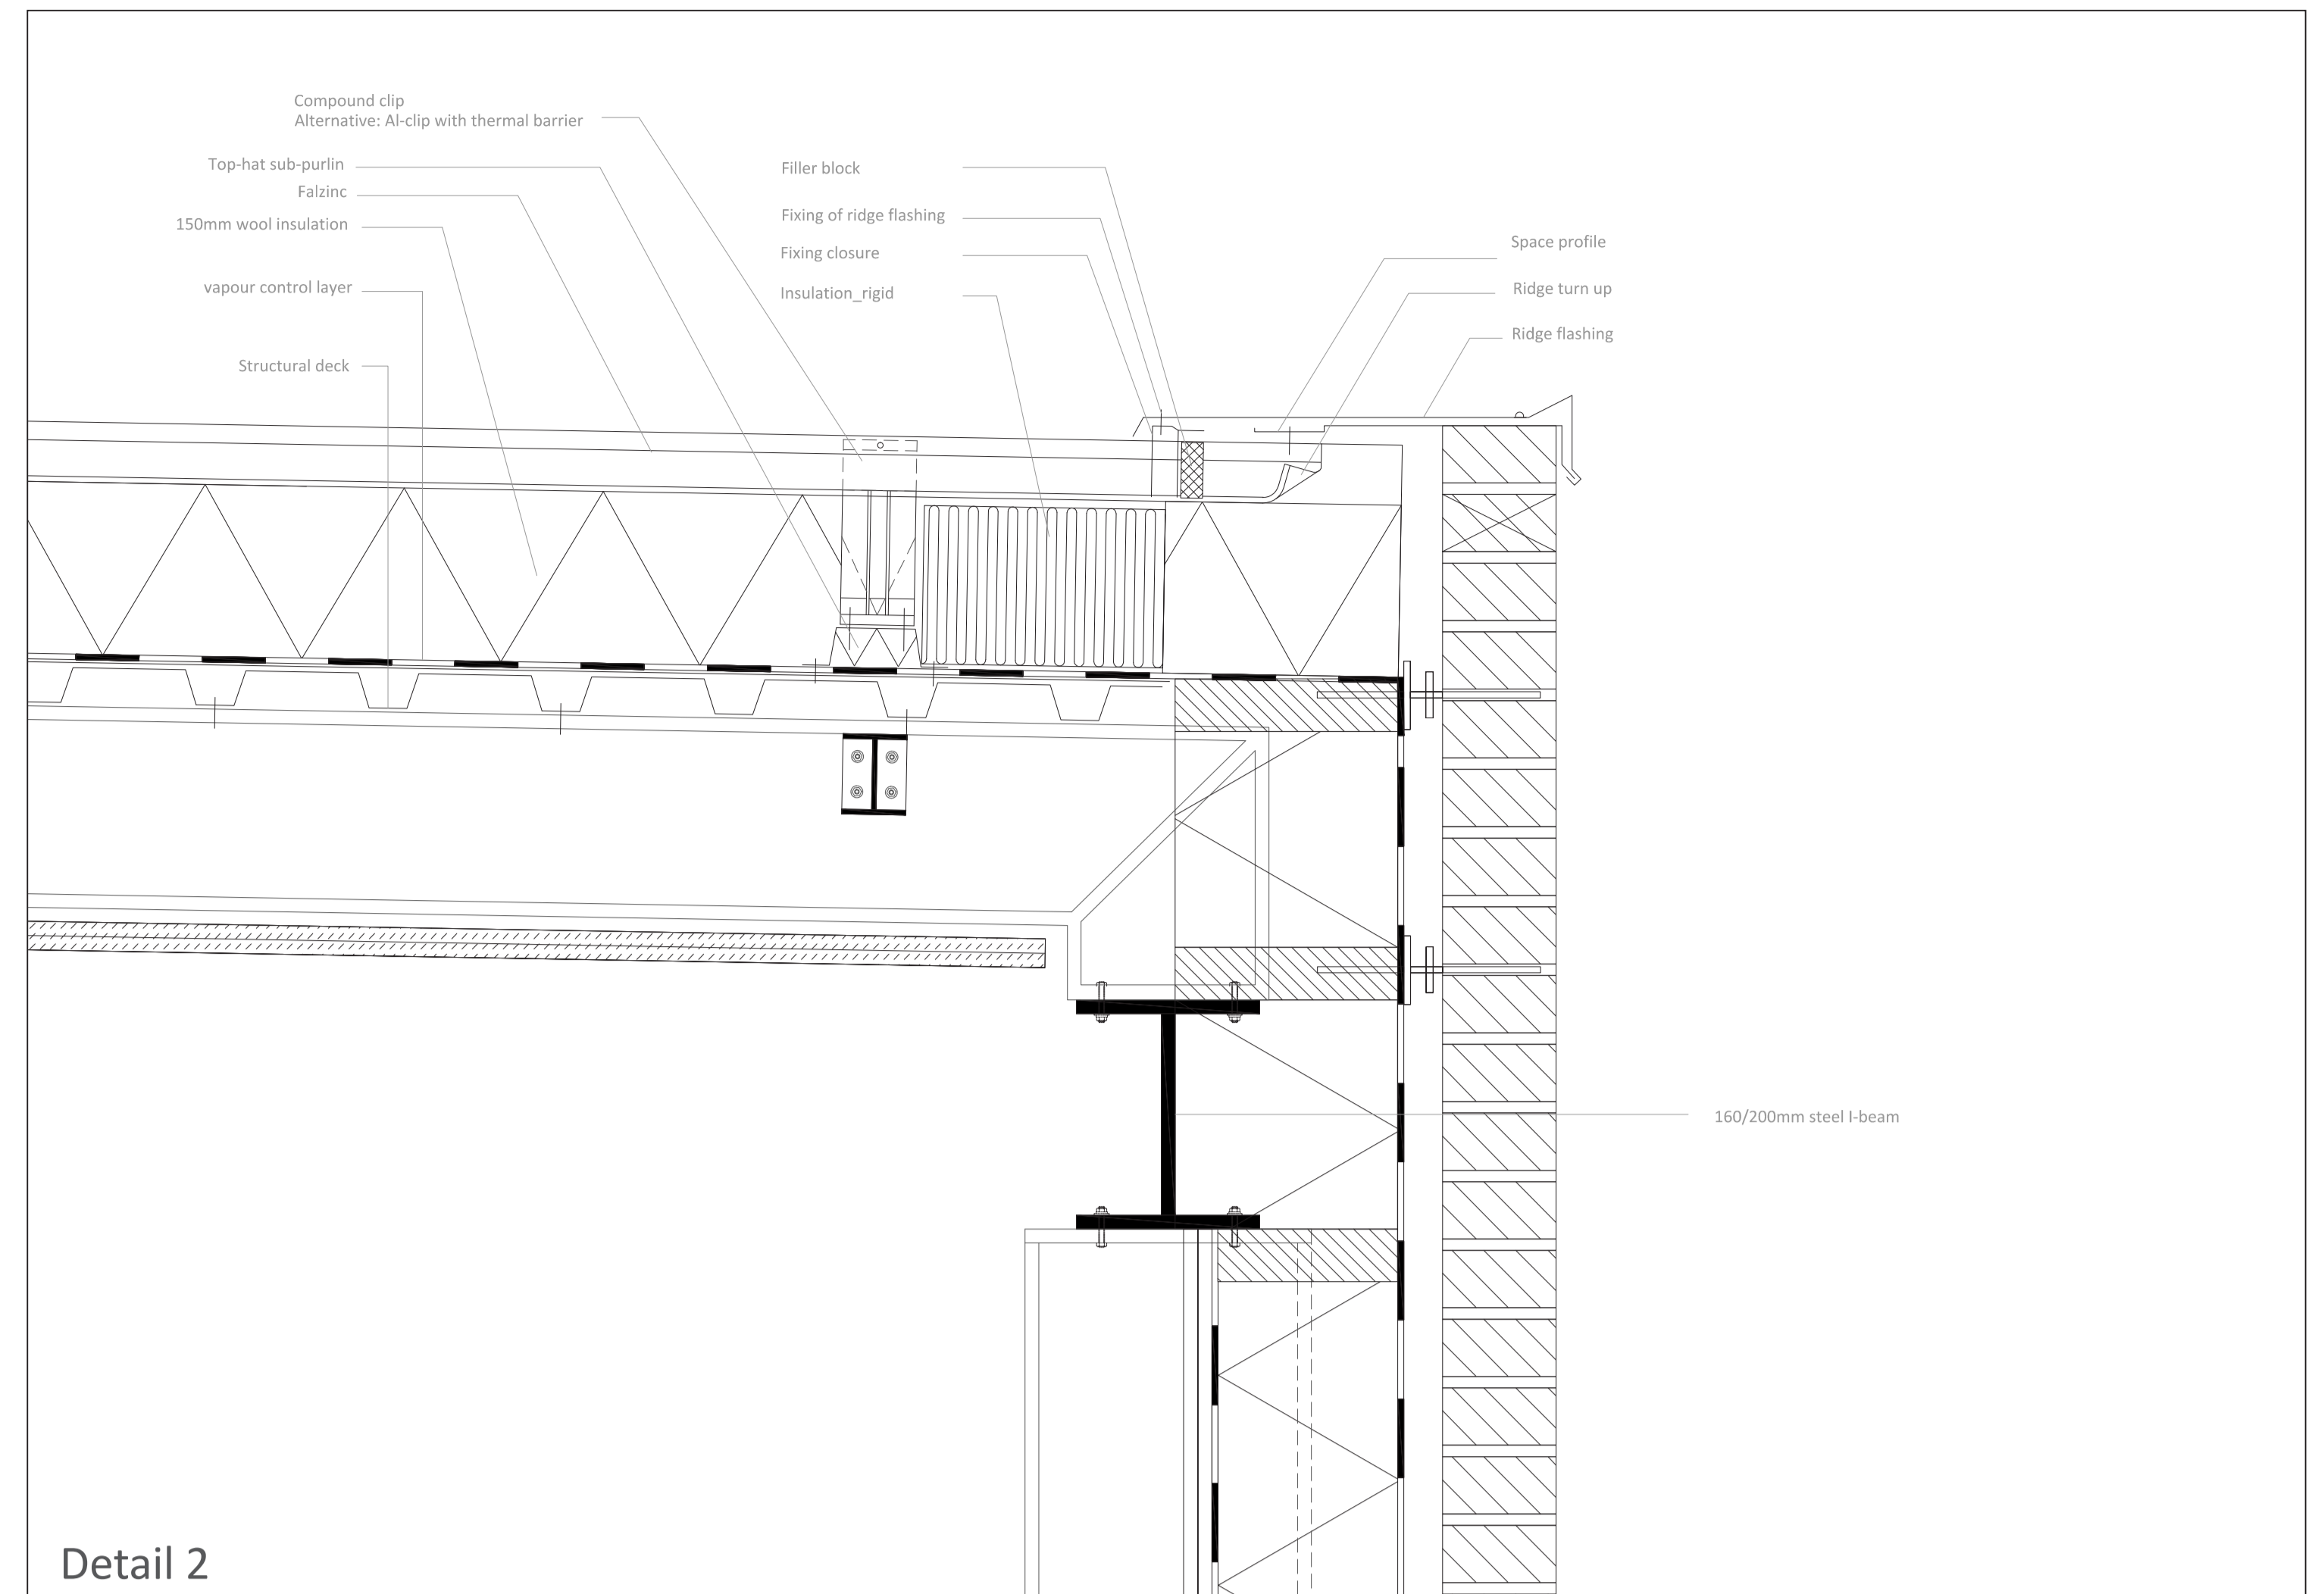

DWELLING MSC4 GRADUATION DESIGN STUDIO AT HOME IN THE CITY

Cross section 1:20

Elevation view outside 1:20

DWELLING MSC4 GRADUATION DESIGN STUDIO AT HOME IN THE CITY

Longitudinal section 1:20

DWELLING MSC4 GRADUATION DESIGN STUDIO AT HOME IN THE CITY

Plan_2nd floor_over facade fragment 1:20

Plan_1st floor_over facade fragment 1:20

Plan_Ground floor_over facade fragment 1:20

DWELLING MSC4 GRADUATION DESIGN STUDIO AT HOME IN THE CITY

Detail 1

Detail 2

Detail 3

Detail 11

Detail 12

Detail 13

Detail 14

Detail 15

Detail 16