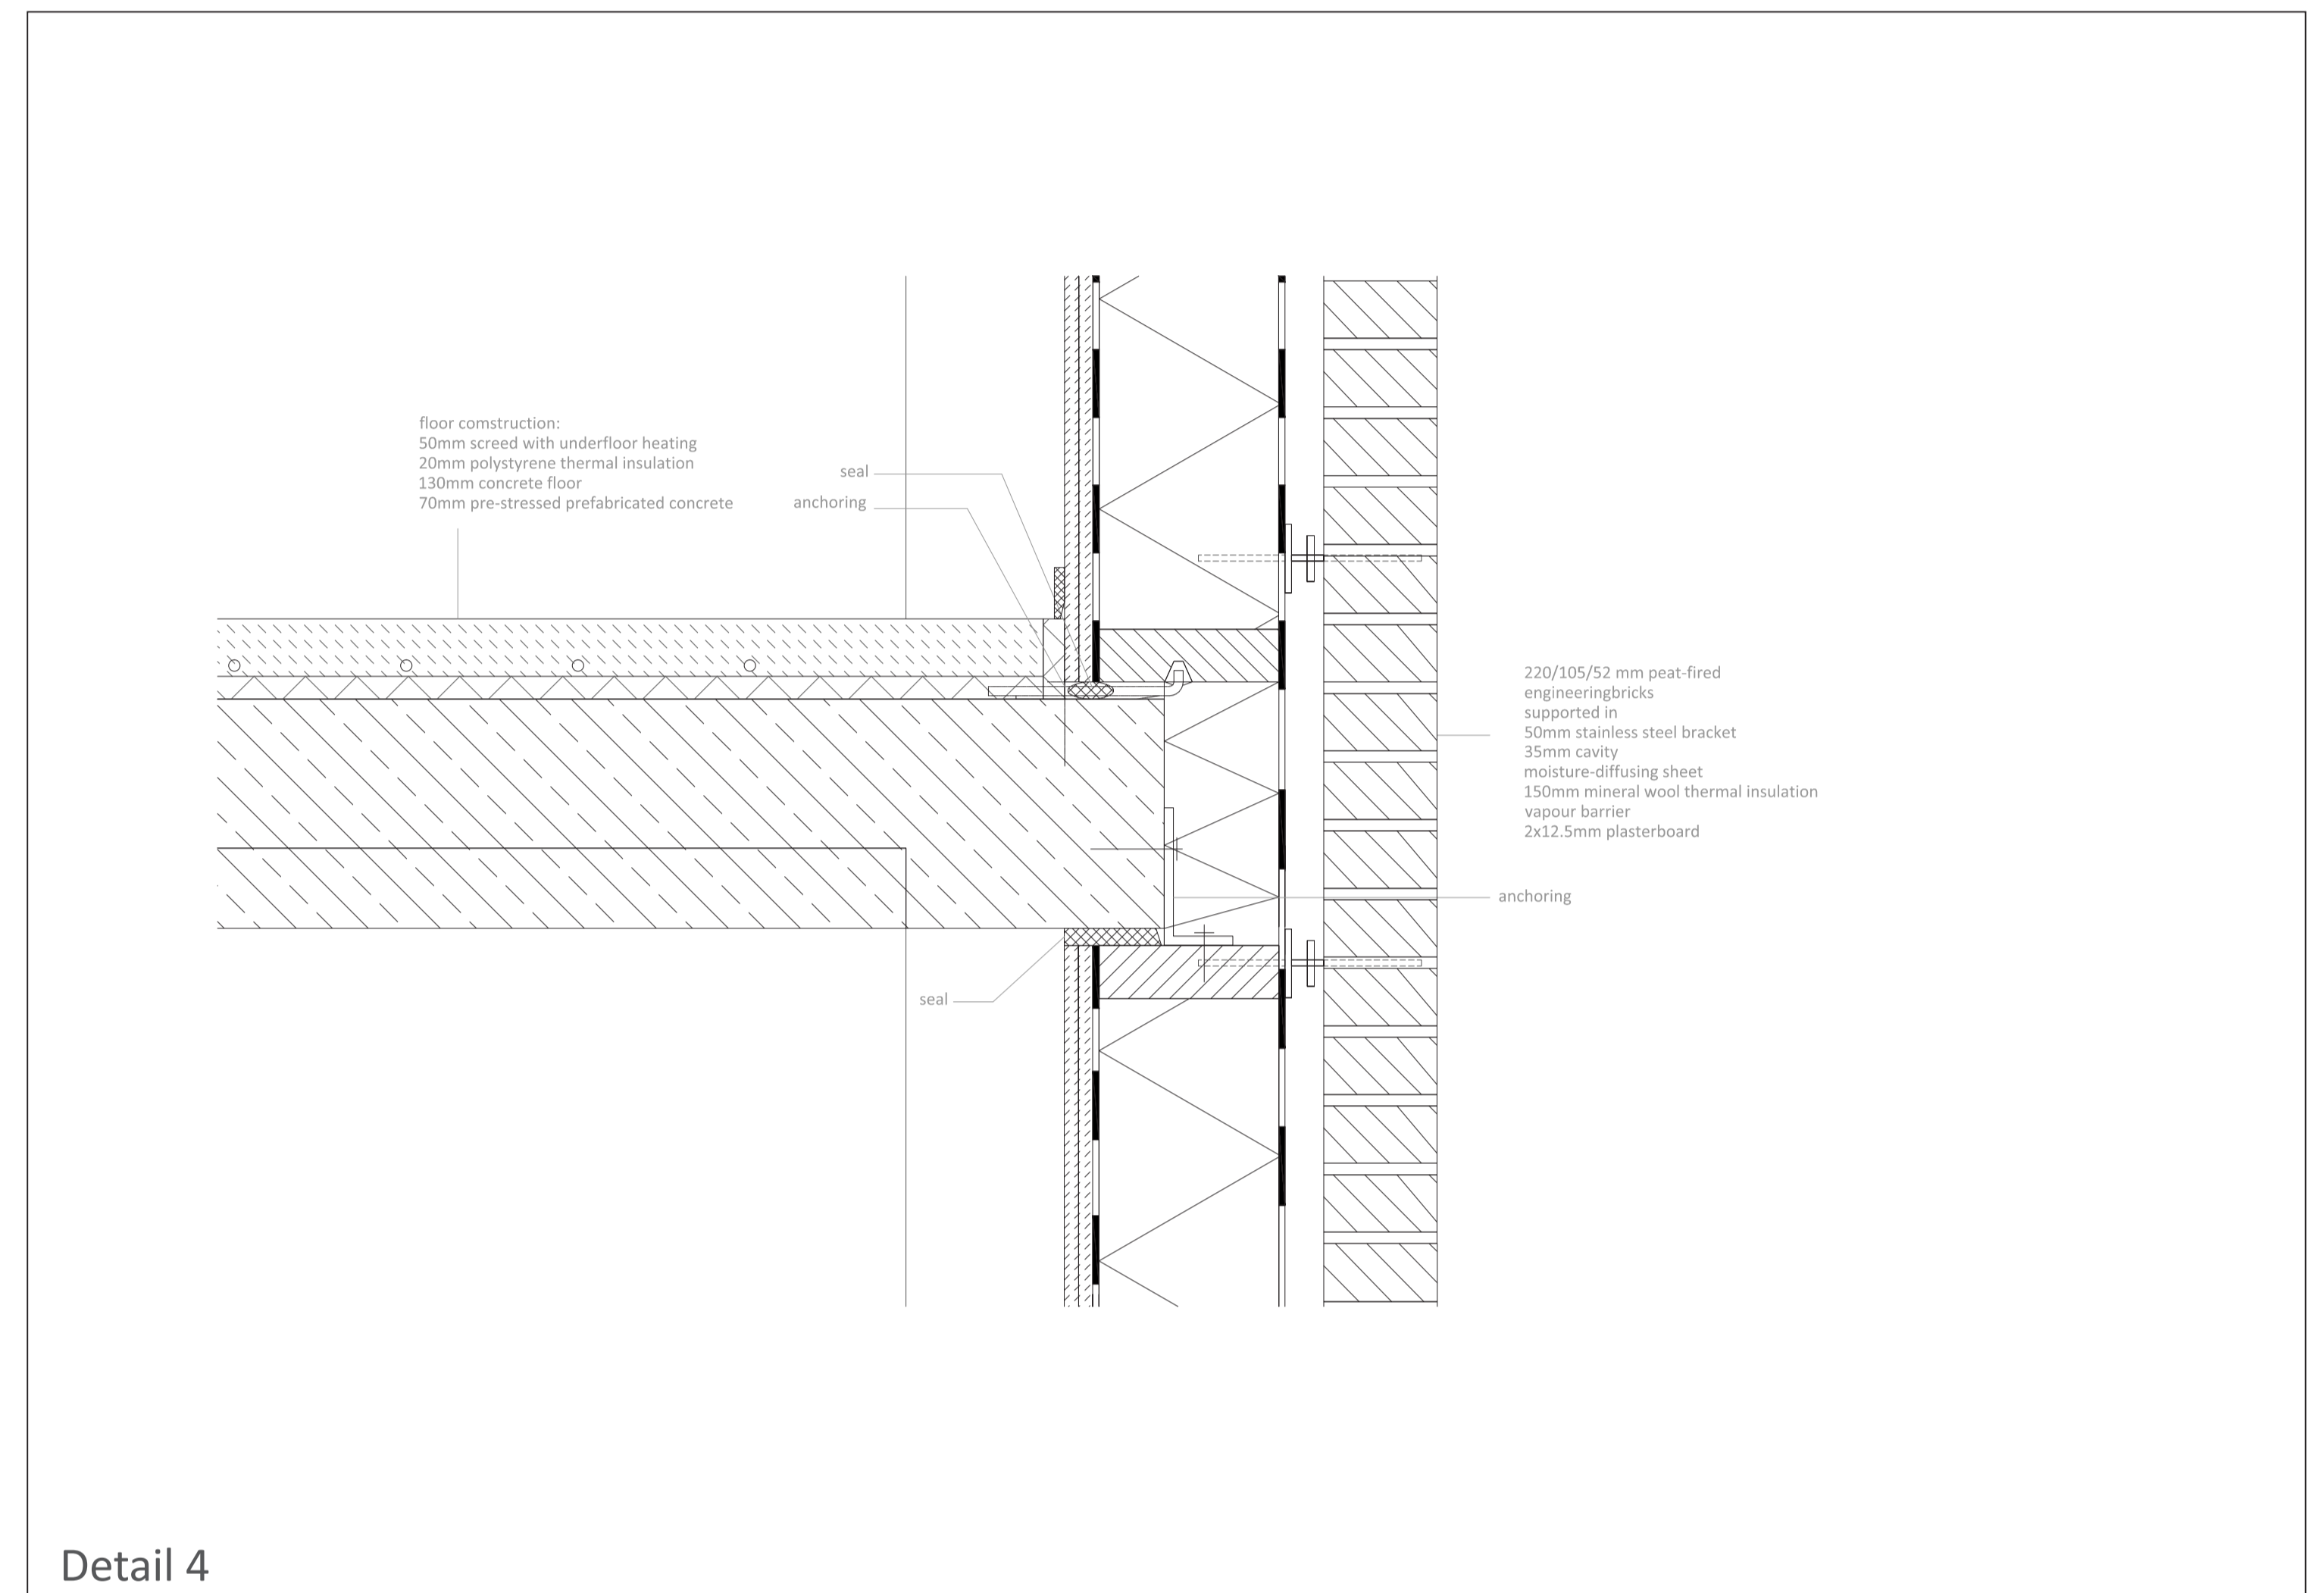

DWELLING MSC4 GRADUATION DESIGN STUDIO AT HOME IN THE CITY

Cross section 1:20

Elevation view outside 1:20

DWELLING MSC4 GRADUATION DESIGN STUDIO AT HOME IN THE CITY

Longitudinal section 1:20

DWELLING MSC4 GRADUATION DESIGN STUDIO AT HOME IN THE CITY

Plan_2nd floor_over facade fragment 1:20

Plan_1st floor_over facade fragment 1:20

Plan_Ground floor_over facade fragment 1:20

DWELLING MSC4 GRADUATION DESIGN STUDIO AT HOME IN THE CITY

Detail 1

Detail 2

Detail 3