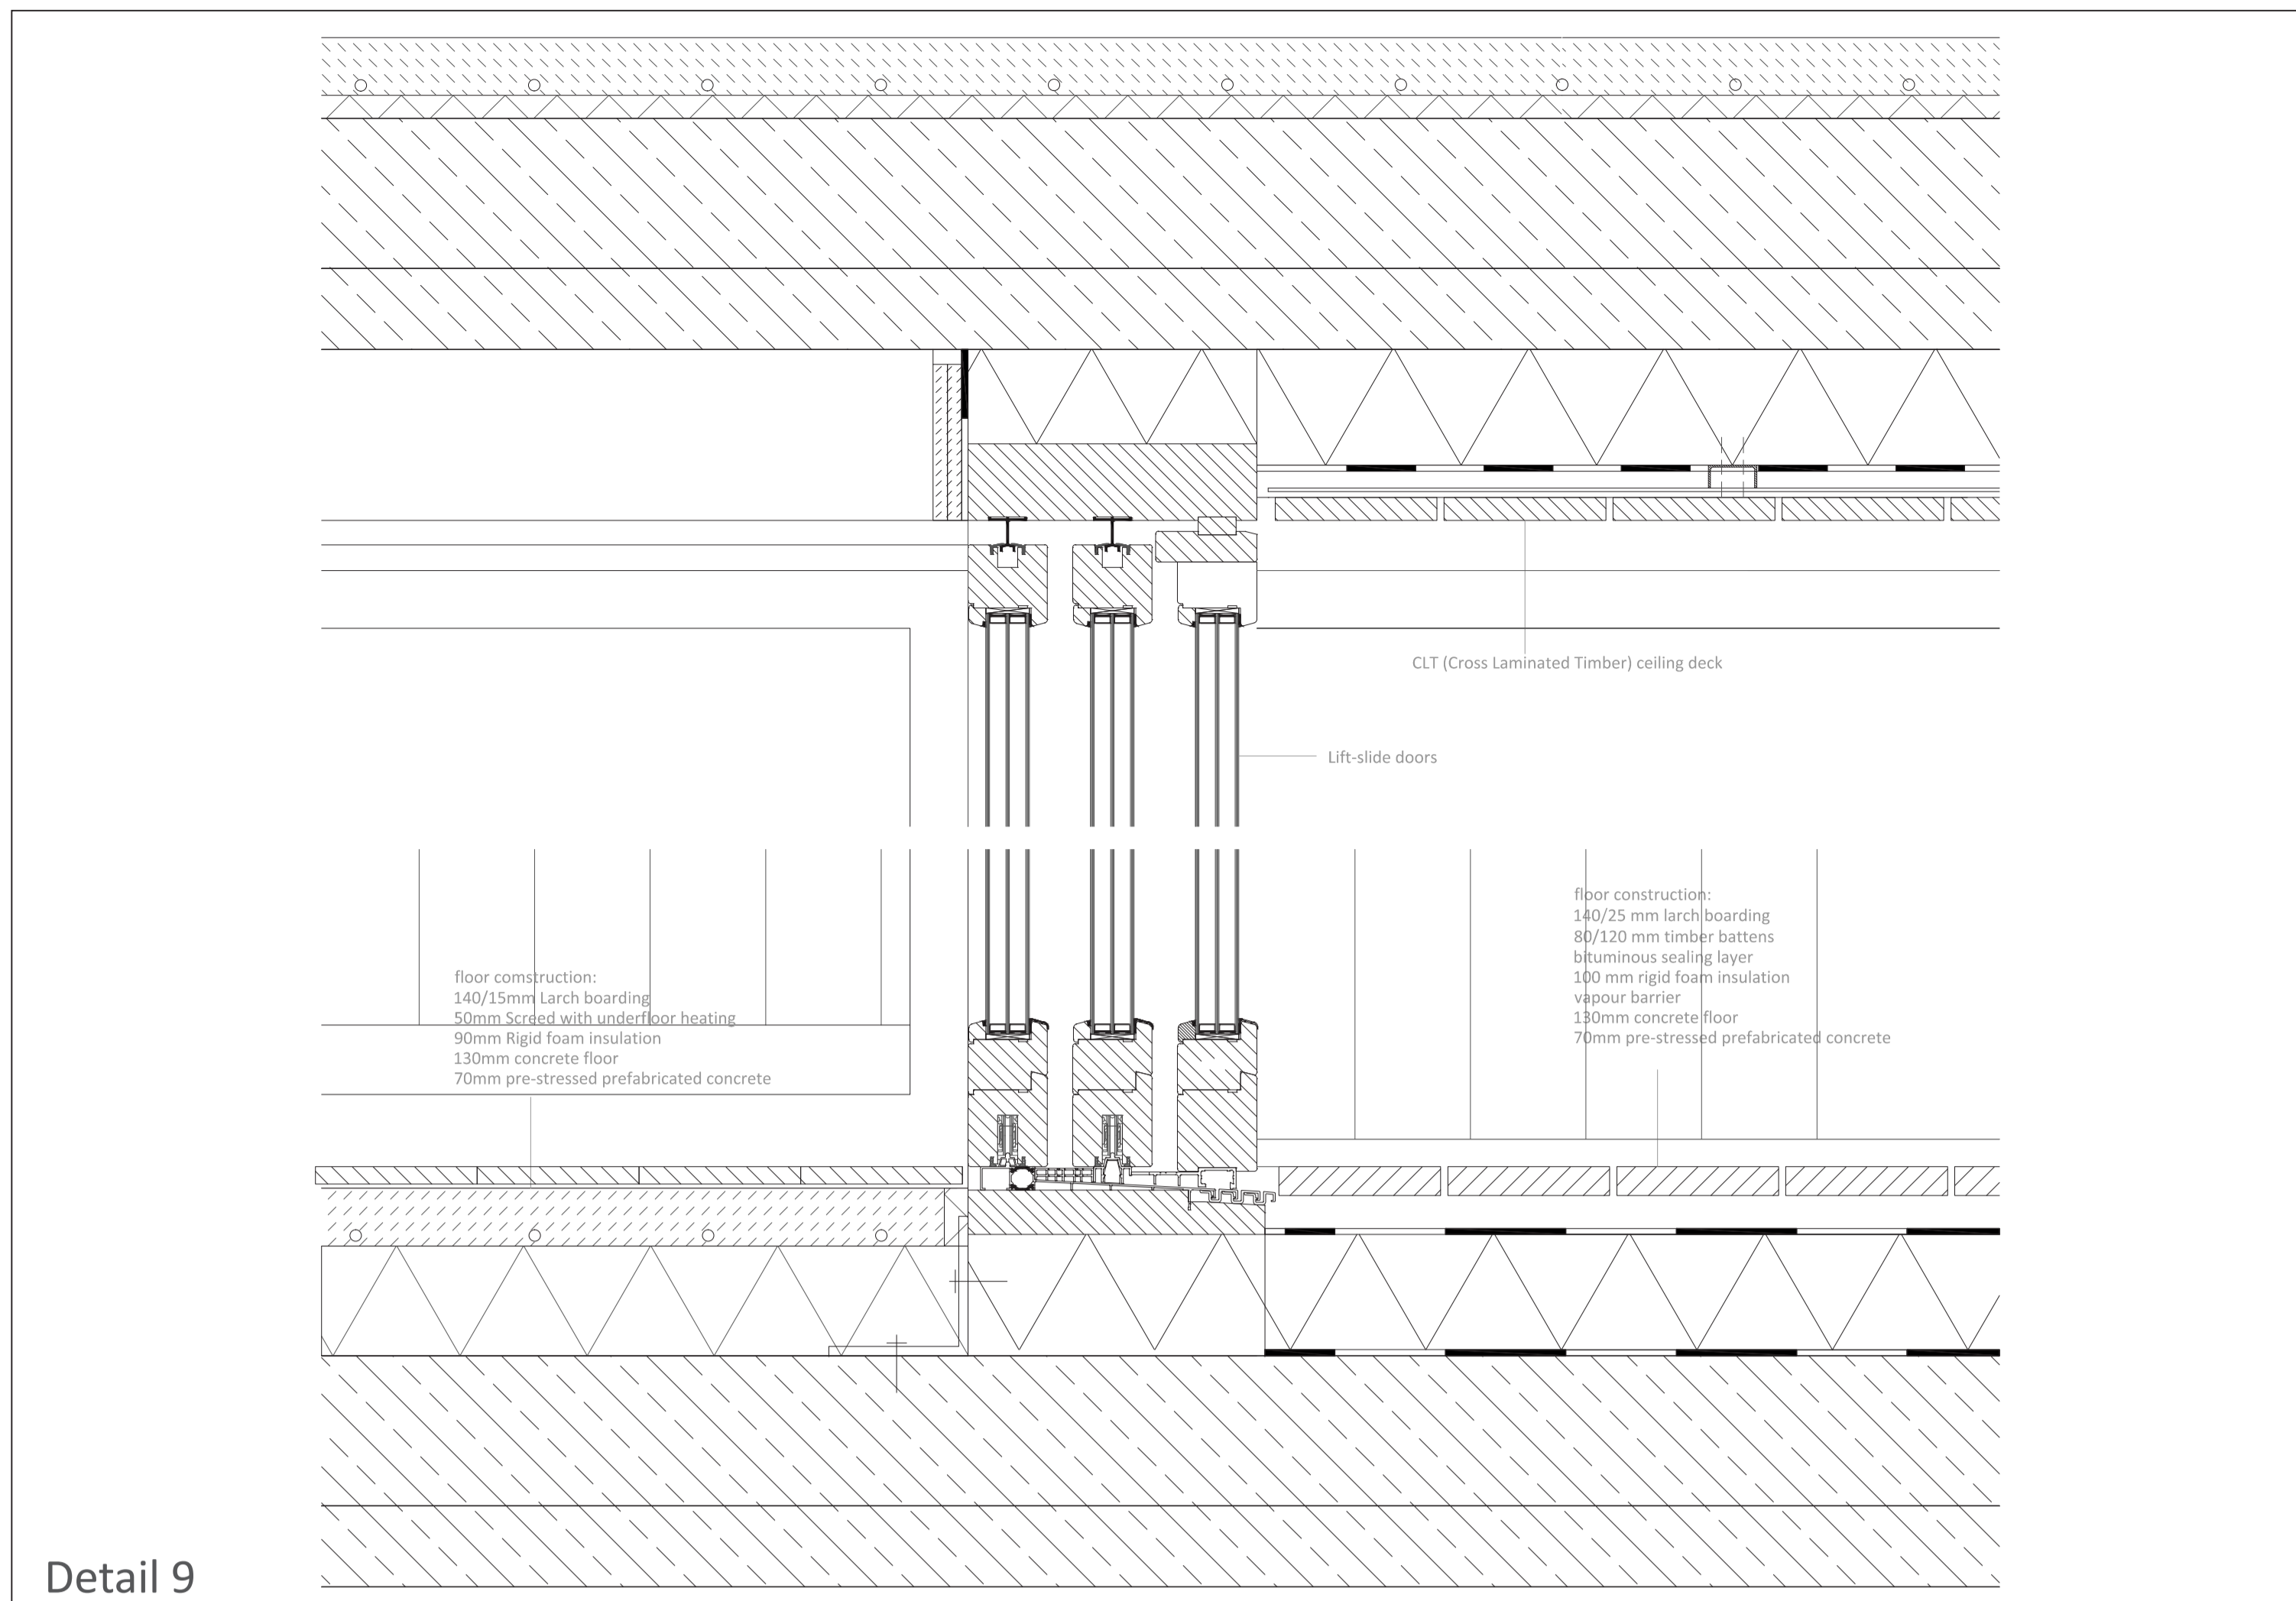

DWELLING MSC4 GRADUATION DESIGN STUDIO AT HOME IN THE CITY

Cross section 1:20

Elevation view outside 1:20

DWELLING MSC4 GRADUATION DESIGN STUDIO AT HOME IN THE CITY

Longitudinal section 1:20

DWELLING MSC4 GRADUATION DESIGN STUDIO AT HOME IN THE CITY

Detail 4

Detail 5

Detail 6

Detail 7

Detail 8

DWELLING MSC4 GRADUATION DESIGN STUDIO AT HOME IN THE CITY

Detail 9

Detail 10

Detail 11

Detail 12

Detail 13

Detail 14

Detail 15

Detail 16