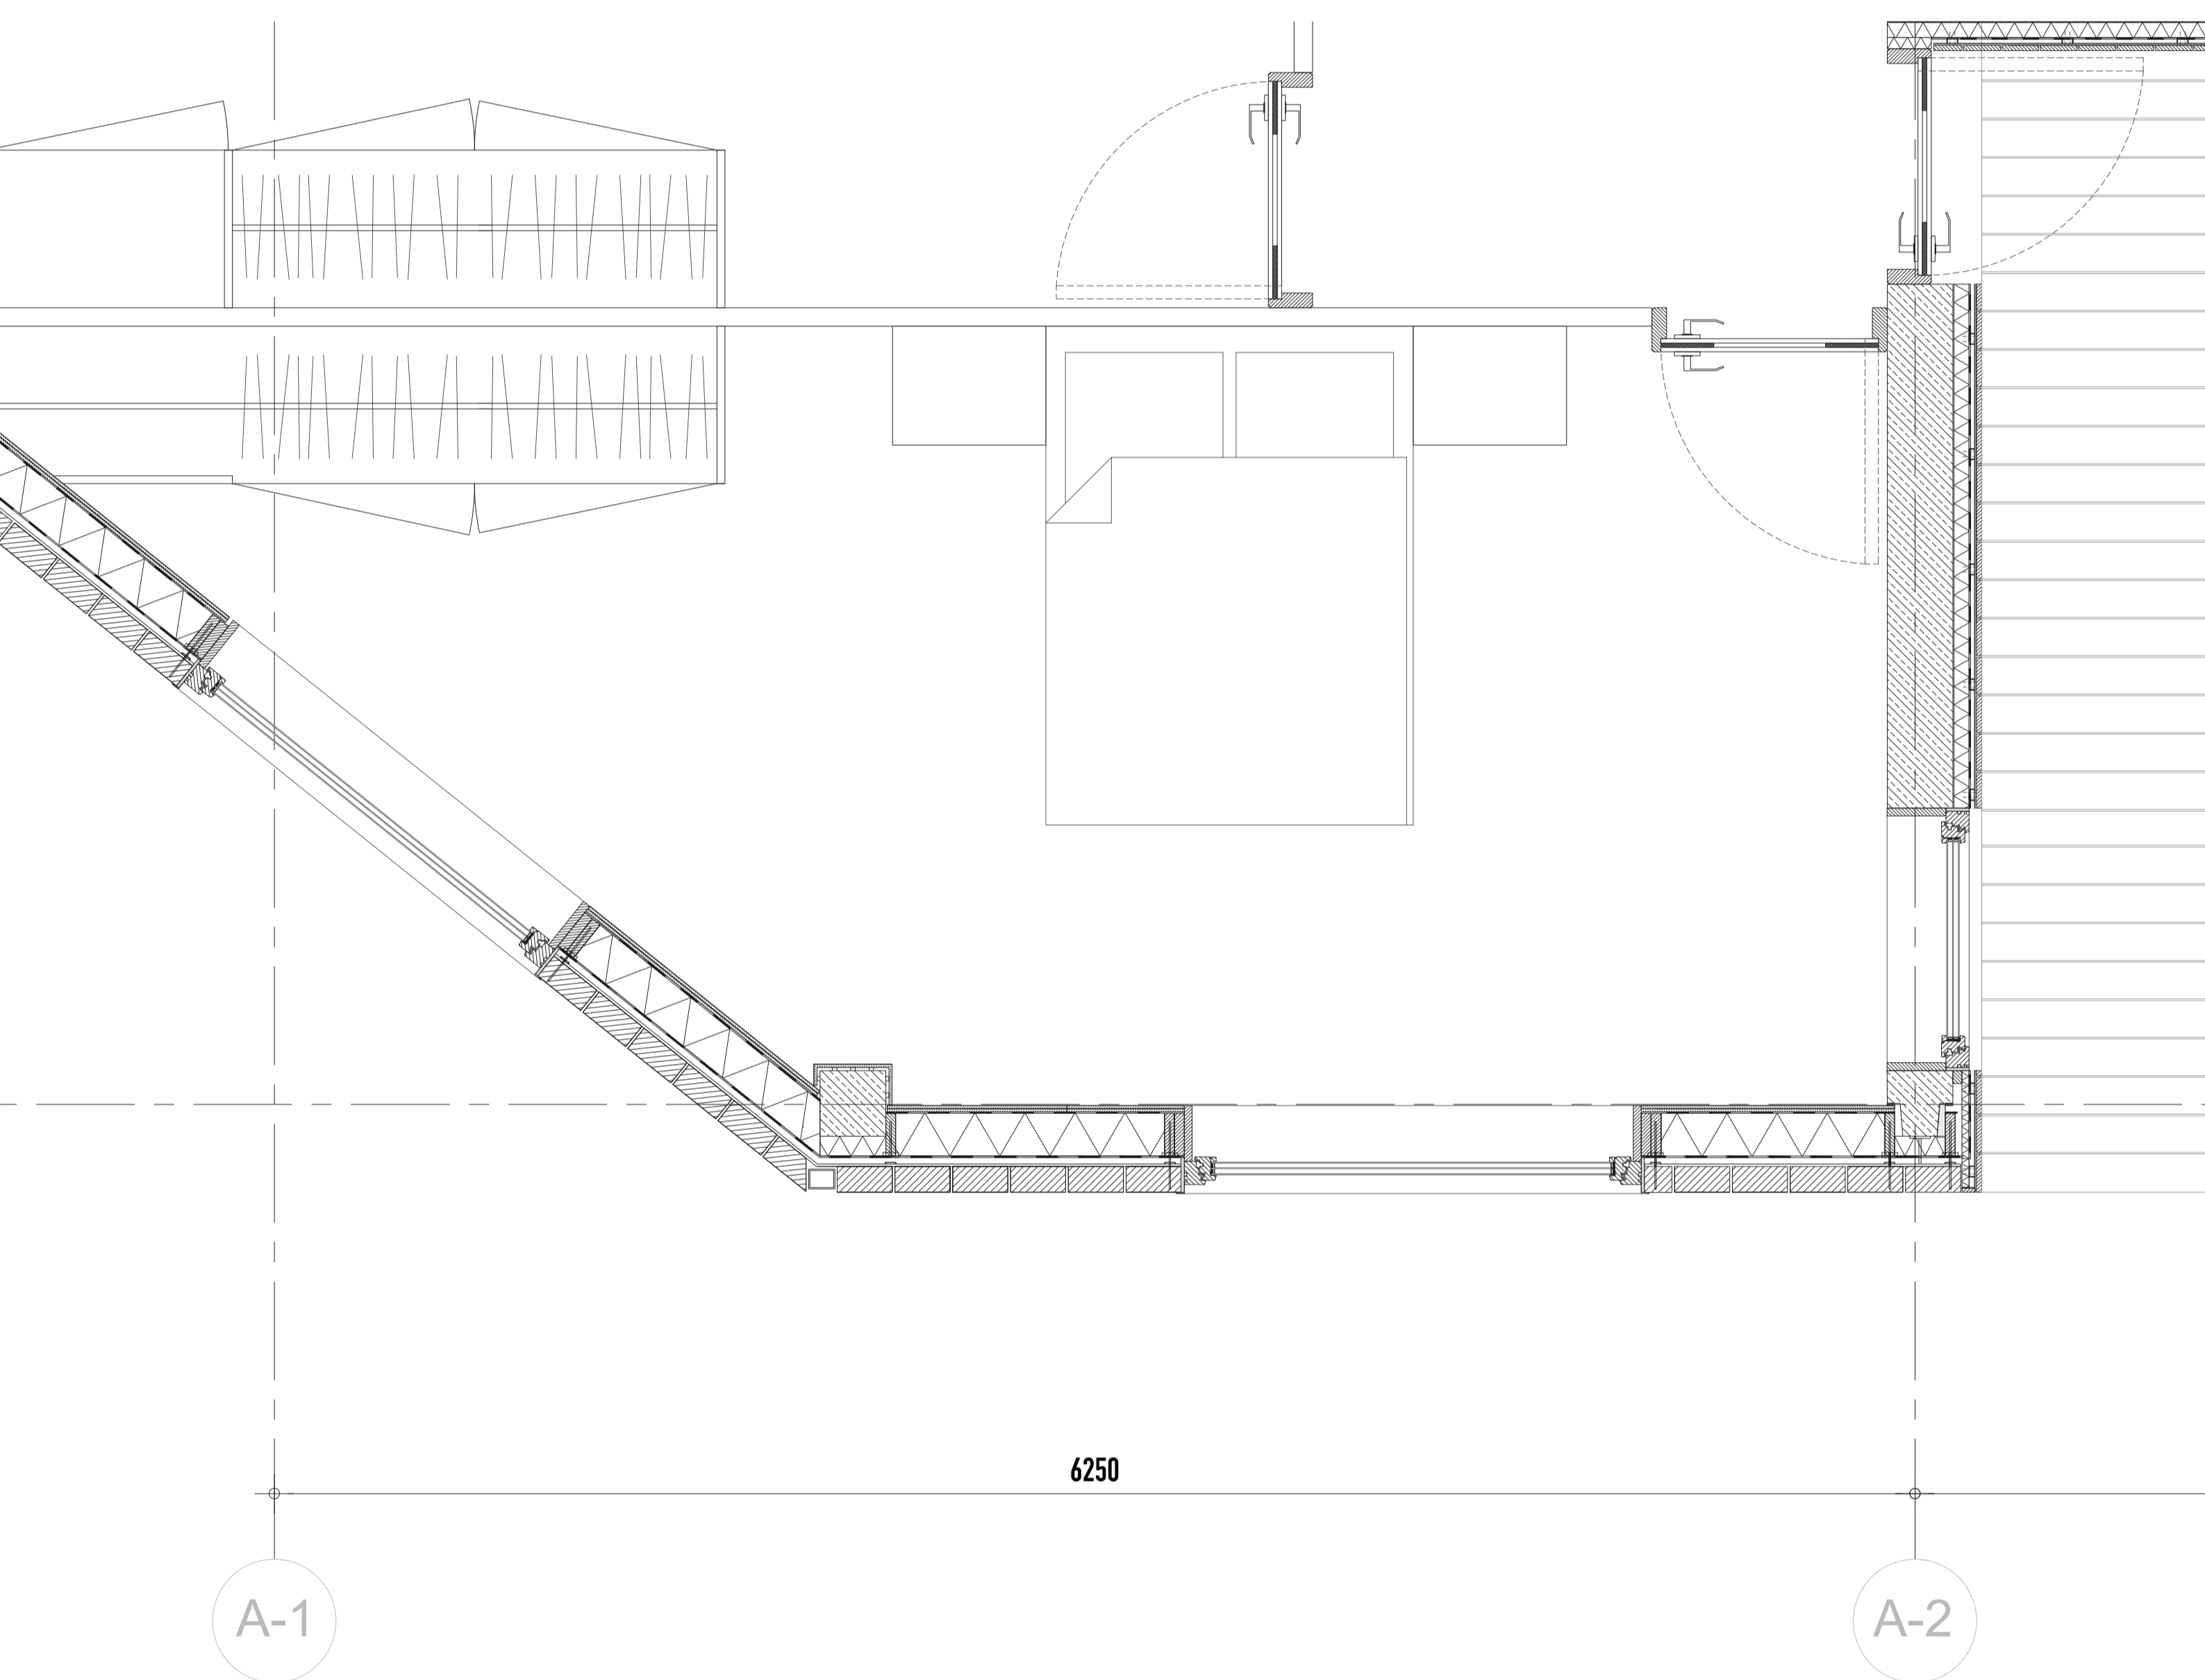

DWELLING MSC4 GRADUATION DESIGN STUDIO AT HOME IN THE CITY

Cross section 1:20

Elevation view outside 1:20

DWELLING MSC4 GRADUATION DESIGN STUDIO AT HOME IN THE CITY

Longitudinal section 1:20

DWELLING MSC4 GRADUATION DESIGN STUDIO AT HOME IN THE CITY

Plan_2nd floor_over facade fragment 1:20

Plan_1st floor_over facade fragment 1:20

Plan_Ground floor_over facade fragment 1:20

DWELLING MSC4 GRADUATION DESIGN STUDIO AT HOME IN THE CITY

Detail 1

Detail 2

Detail 3