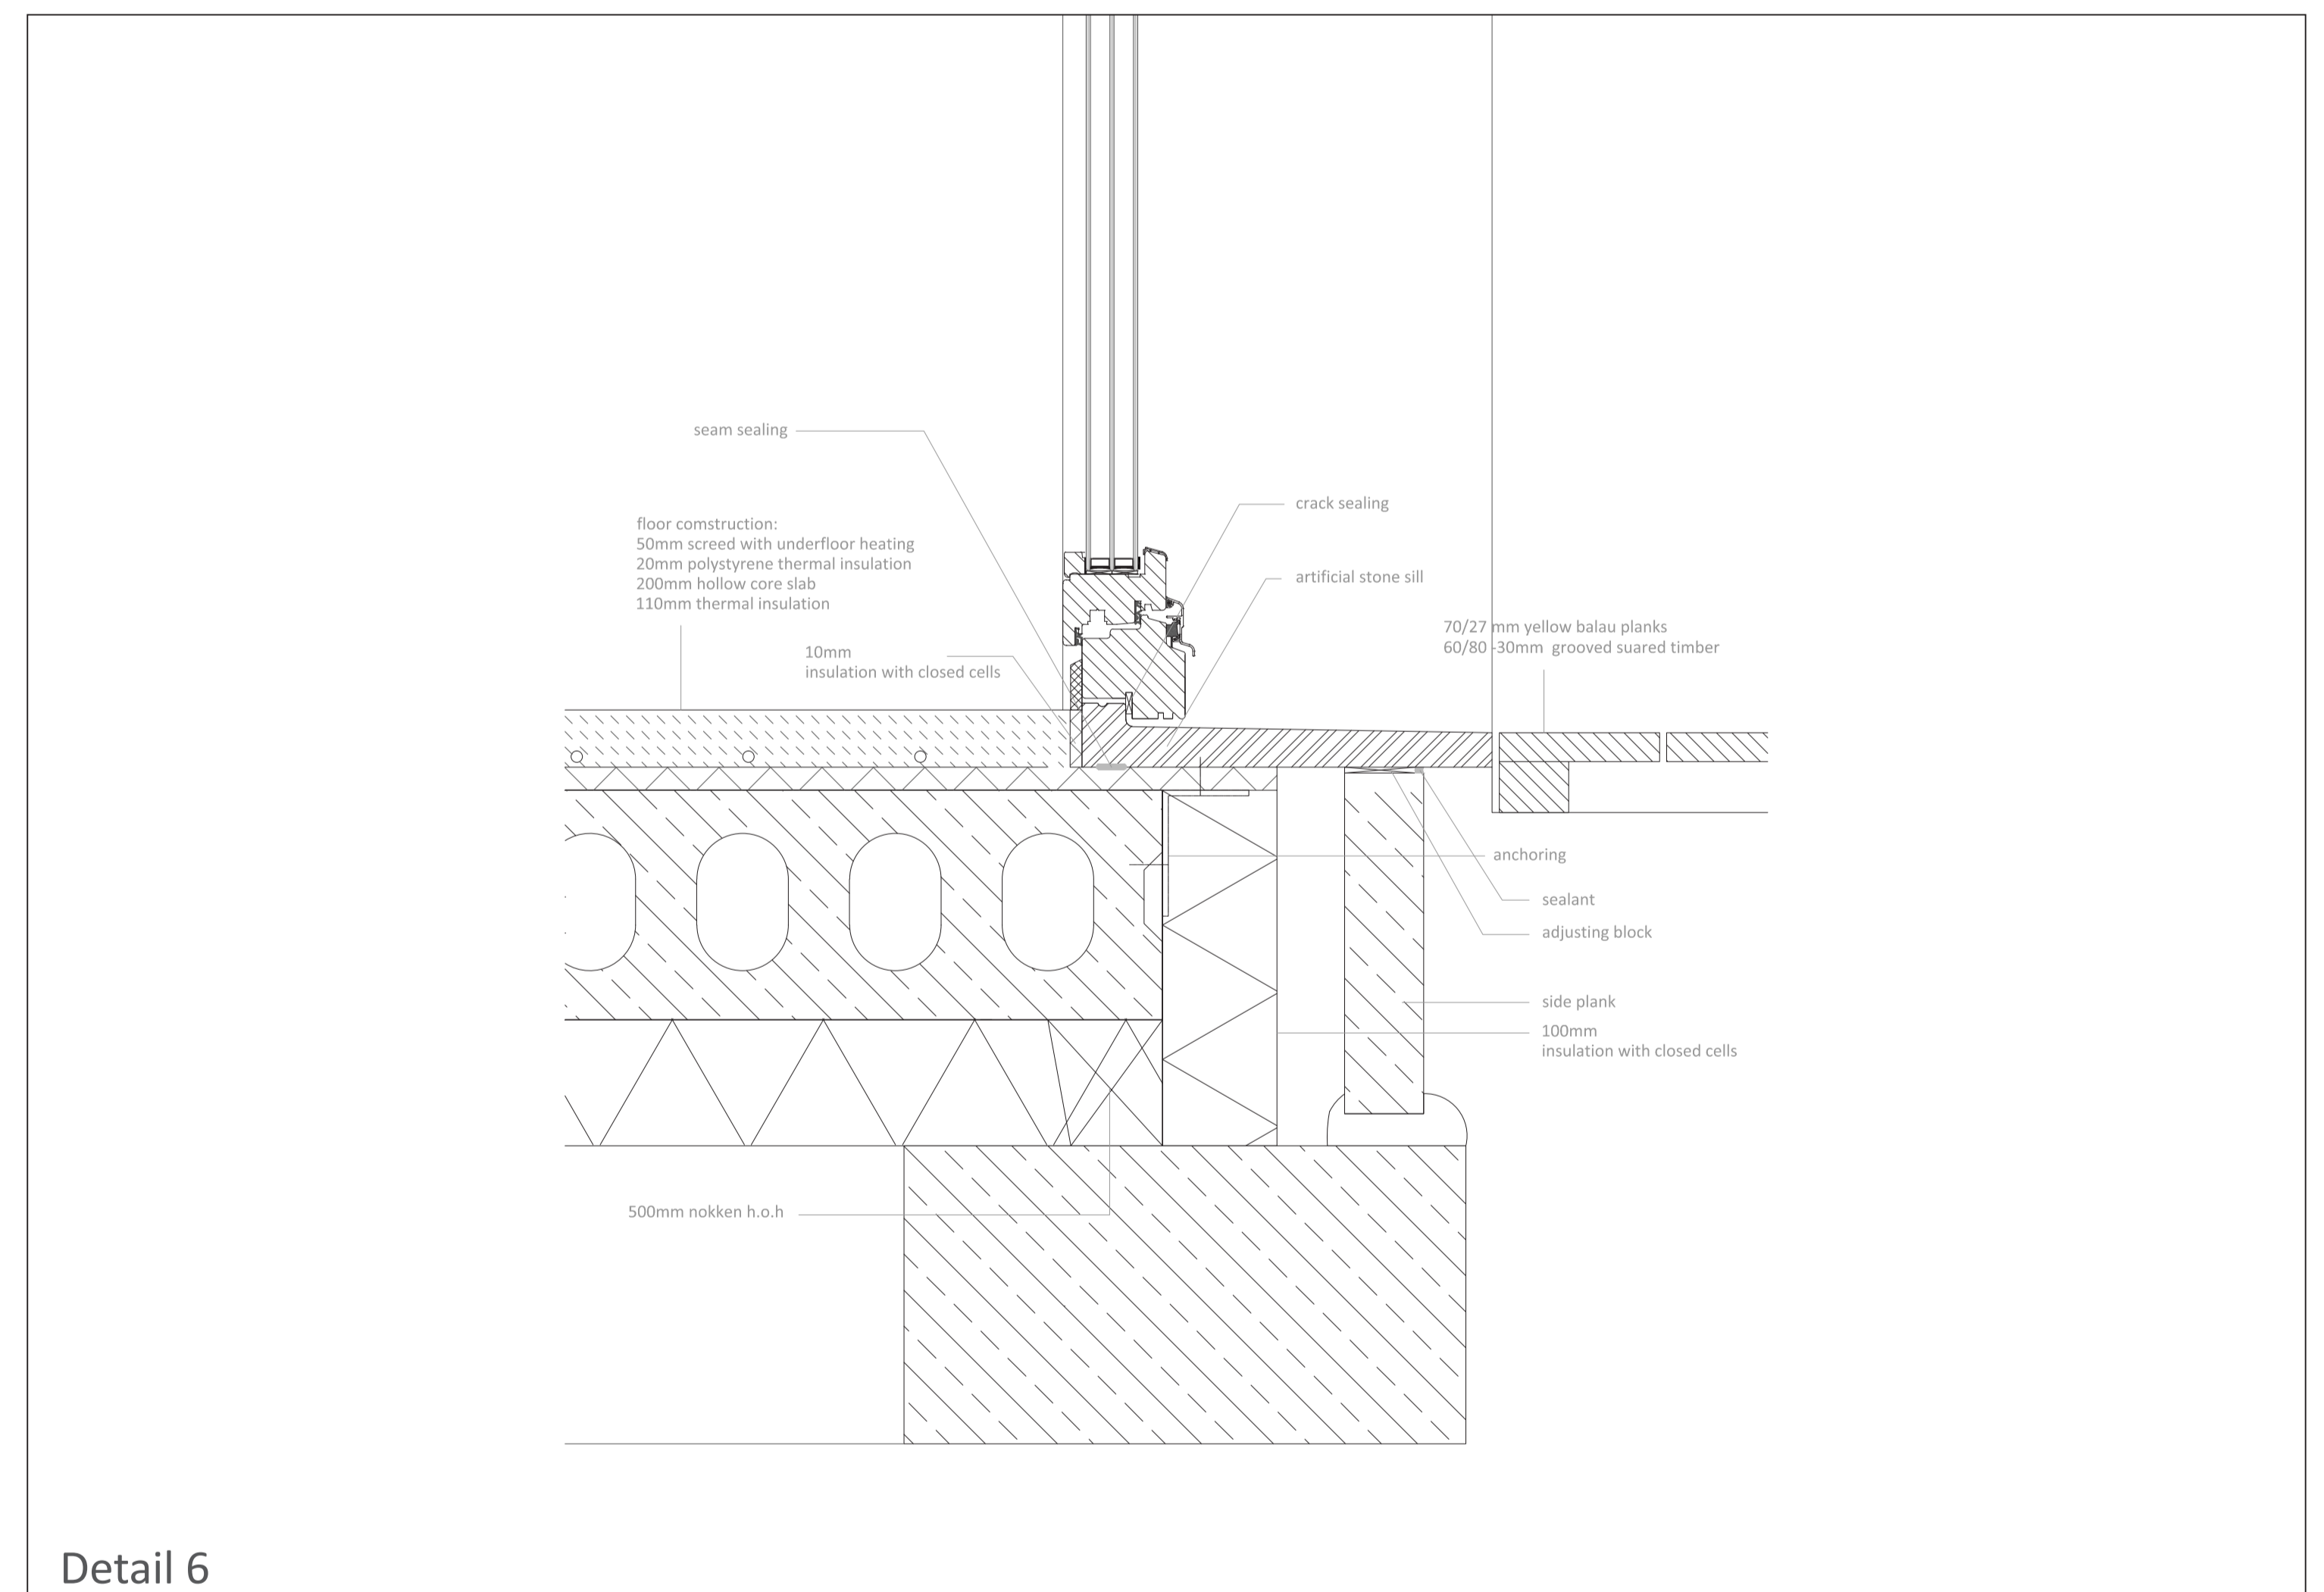

DWELLING MSC4 GRADUATION DESIGN STUDIO AT HOME IN THE CITY

Detail 4