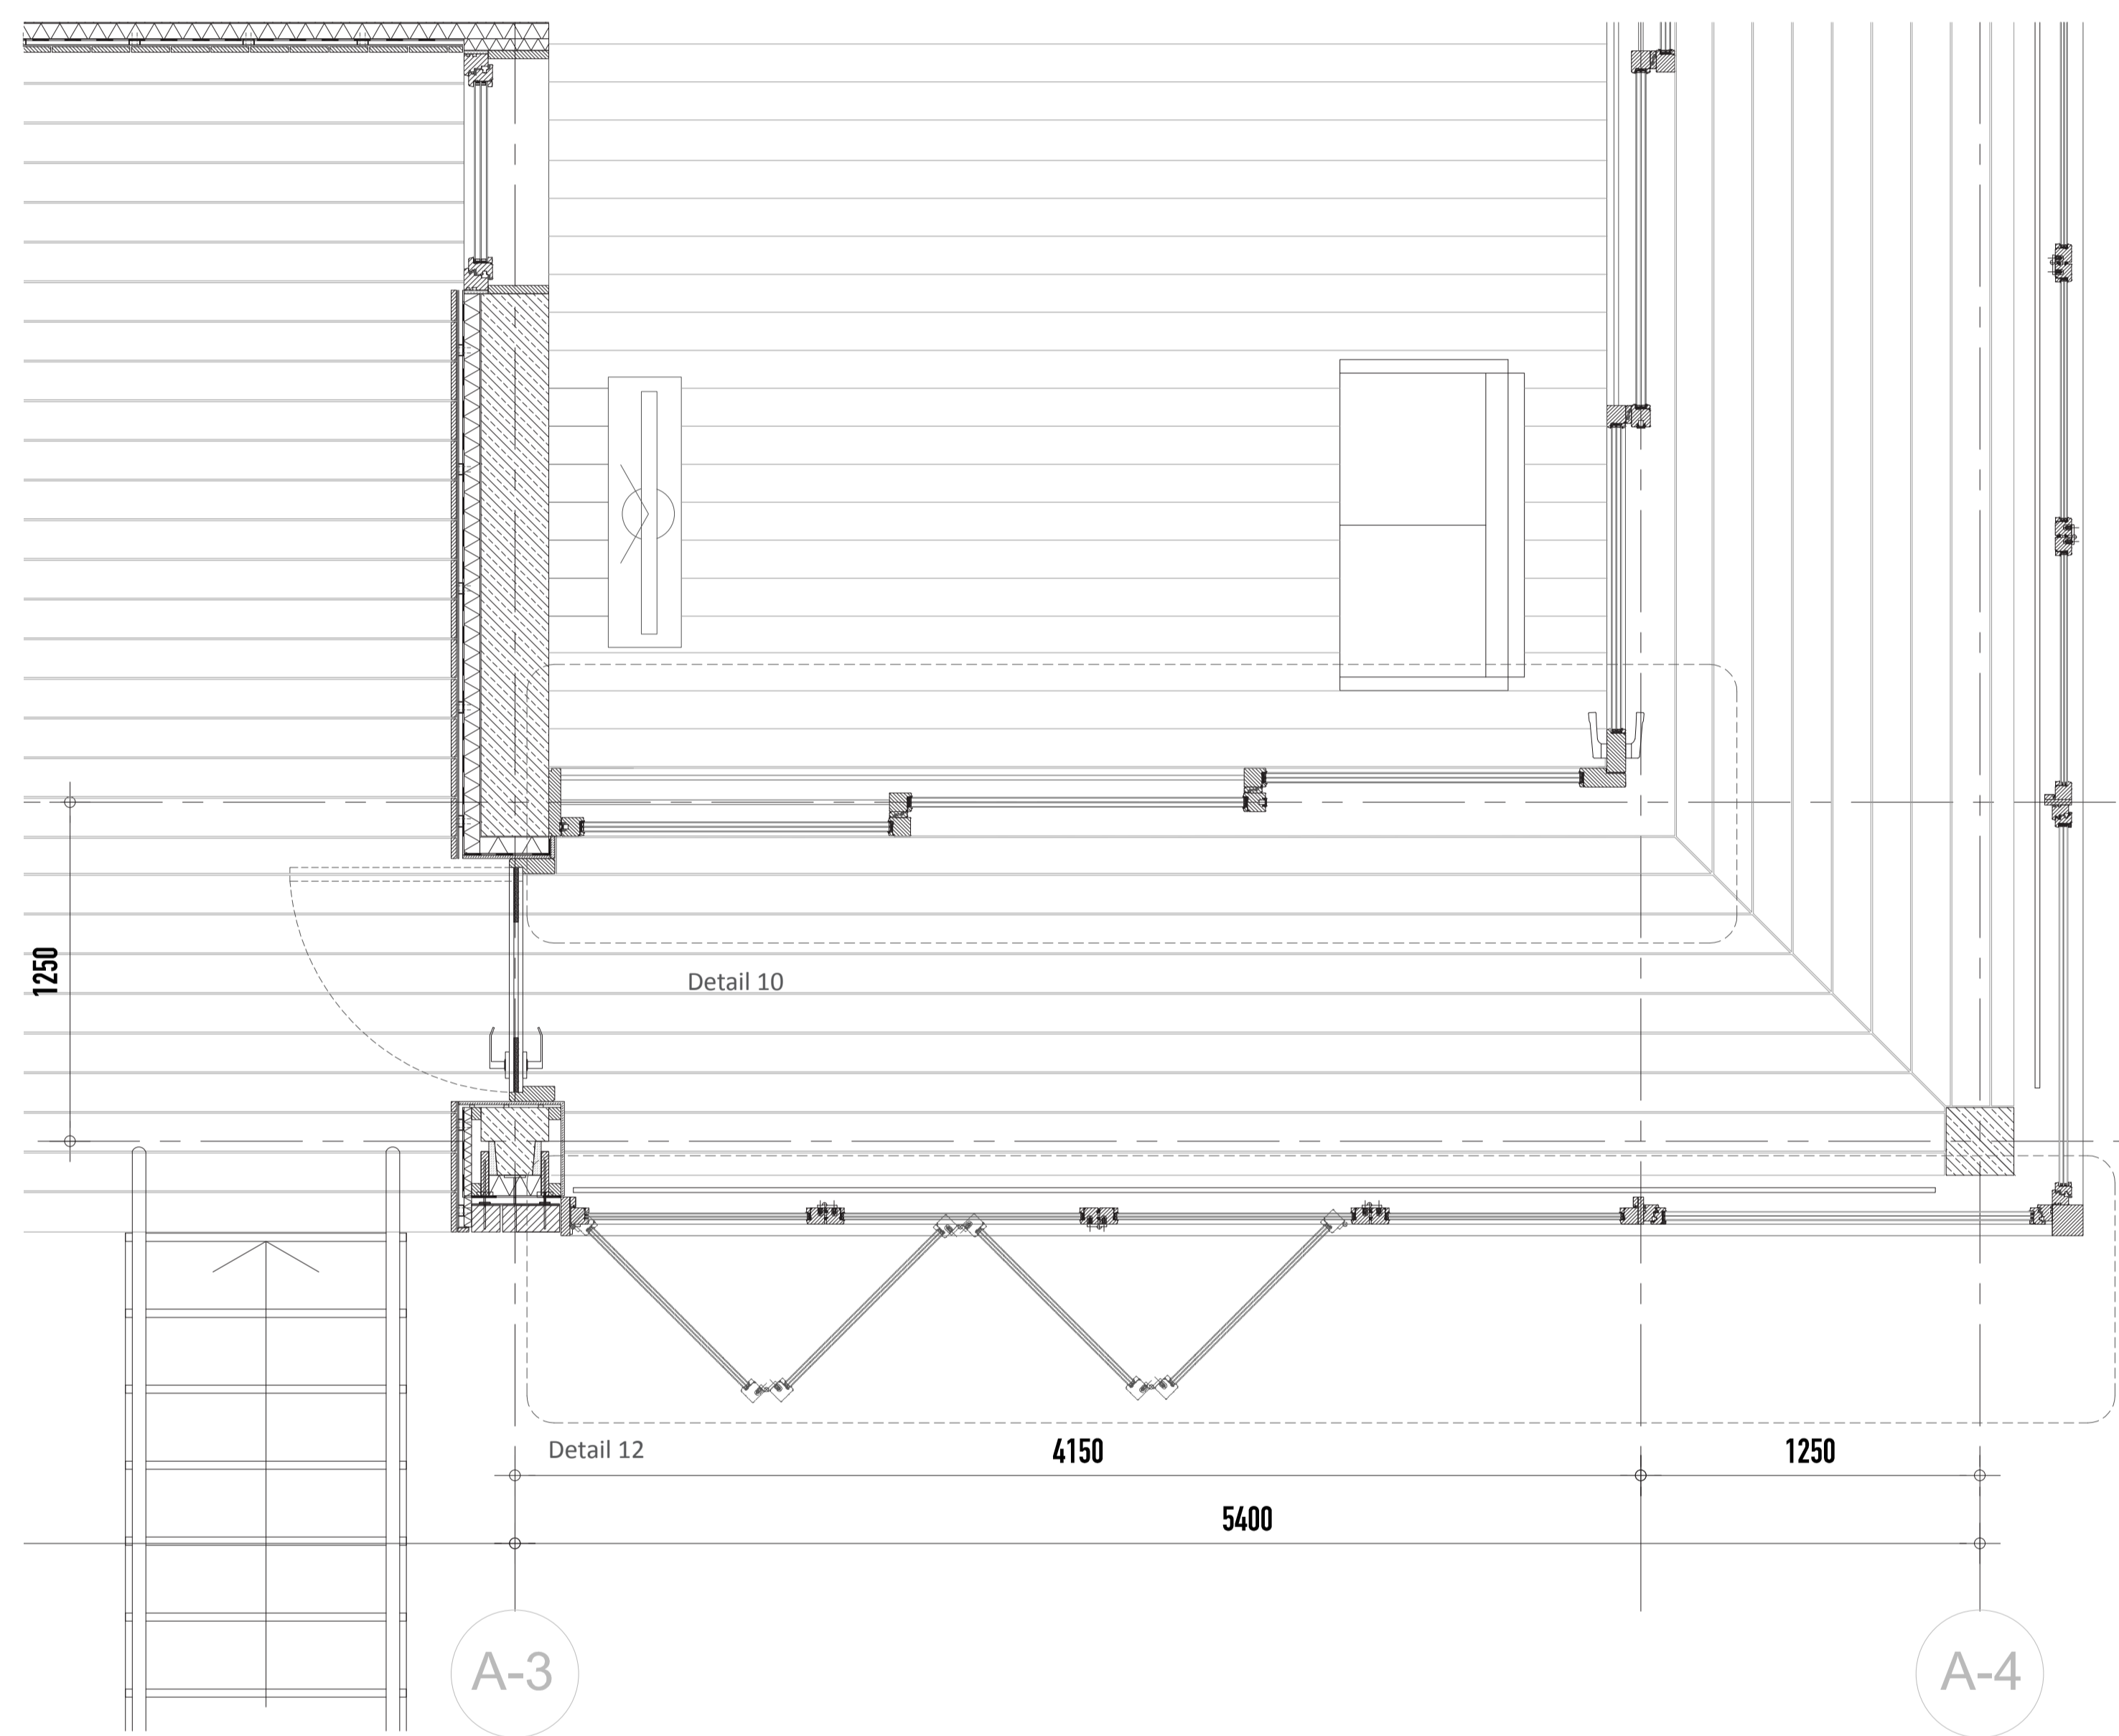

DWELLING MSC4 GRADUATION DESIGN STUDIO AT HOME IN THE CITY

Cross section 1:20

Elevation view outside 1:20

DWELLING MSC4 GRADUATION DESIGN STUDIO AT HOME IN THE CITY

Longitudinal section 1:20

DWELLING MSC4 GRADUATION DESIGN STUDIO AT HOME IN THE CITY

Plan_2nd floor_over facade fragment 1:20

Plan_1st floor_over facade fragment 1:20

Plan_Ground floor_over facade fragment 1:20

DWELLING MSC4 GRADUATION DESIGN STUDIO AT HOME IN THE CITY

Detail 1

Detail 2

Detail 3