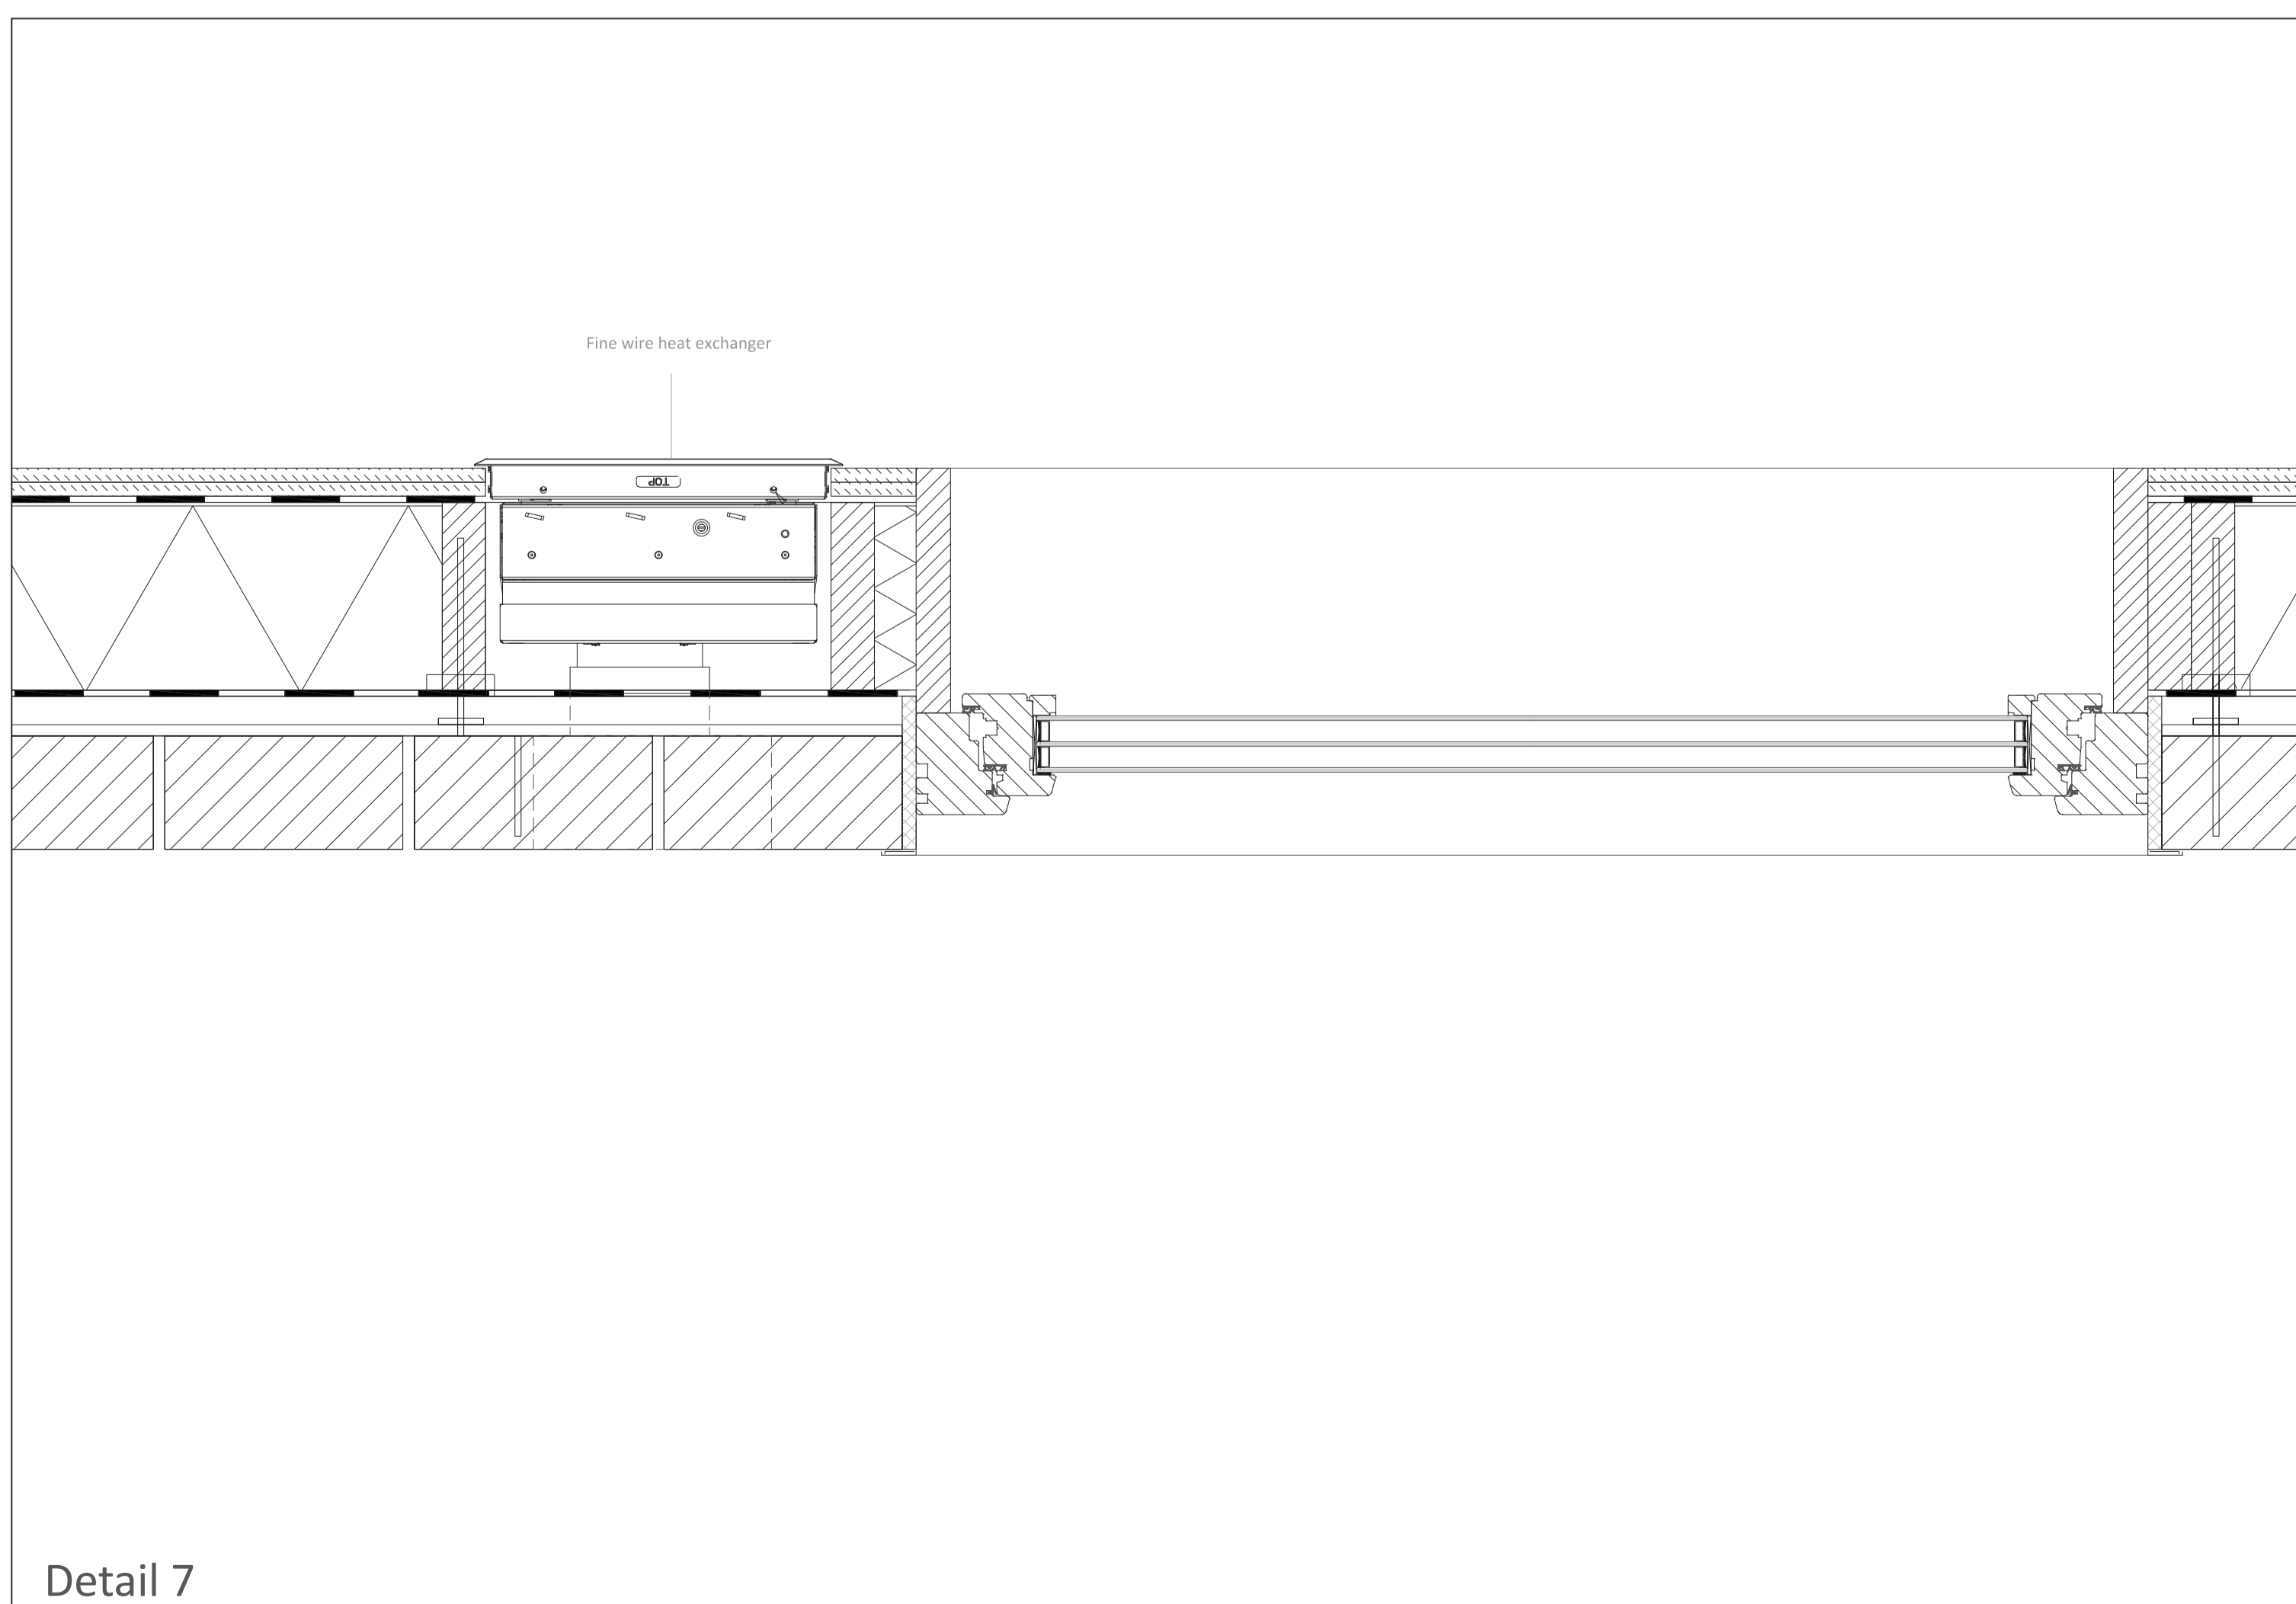

Detail 5

Detail 8

Detail 7