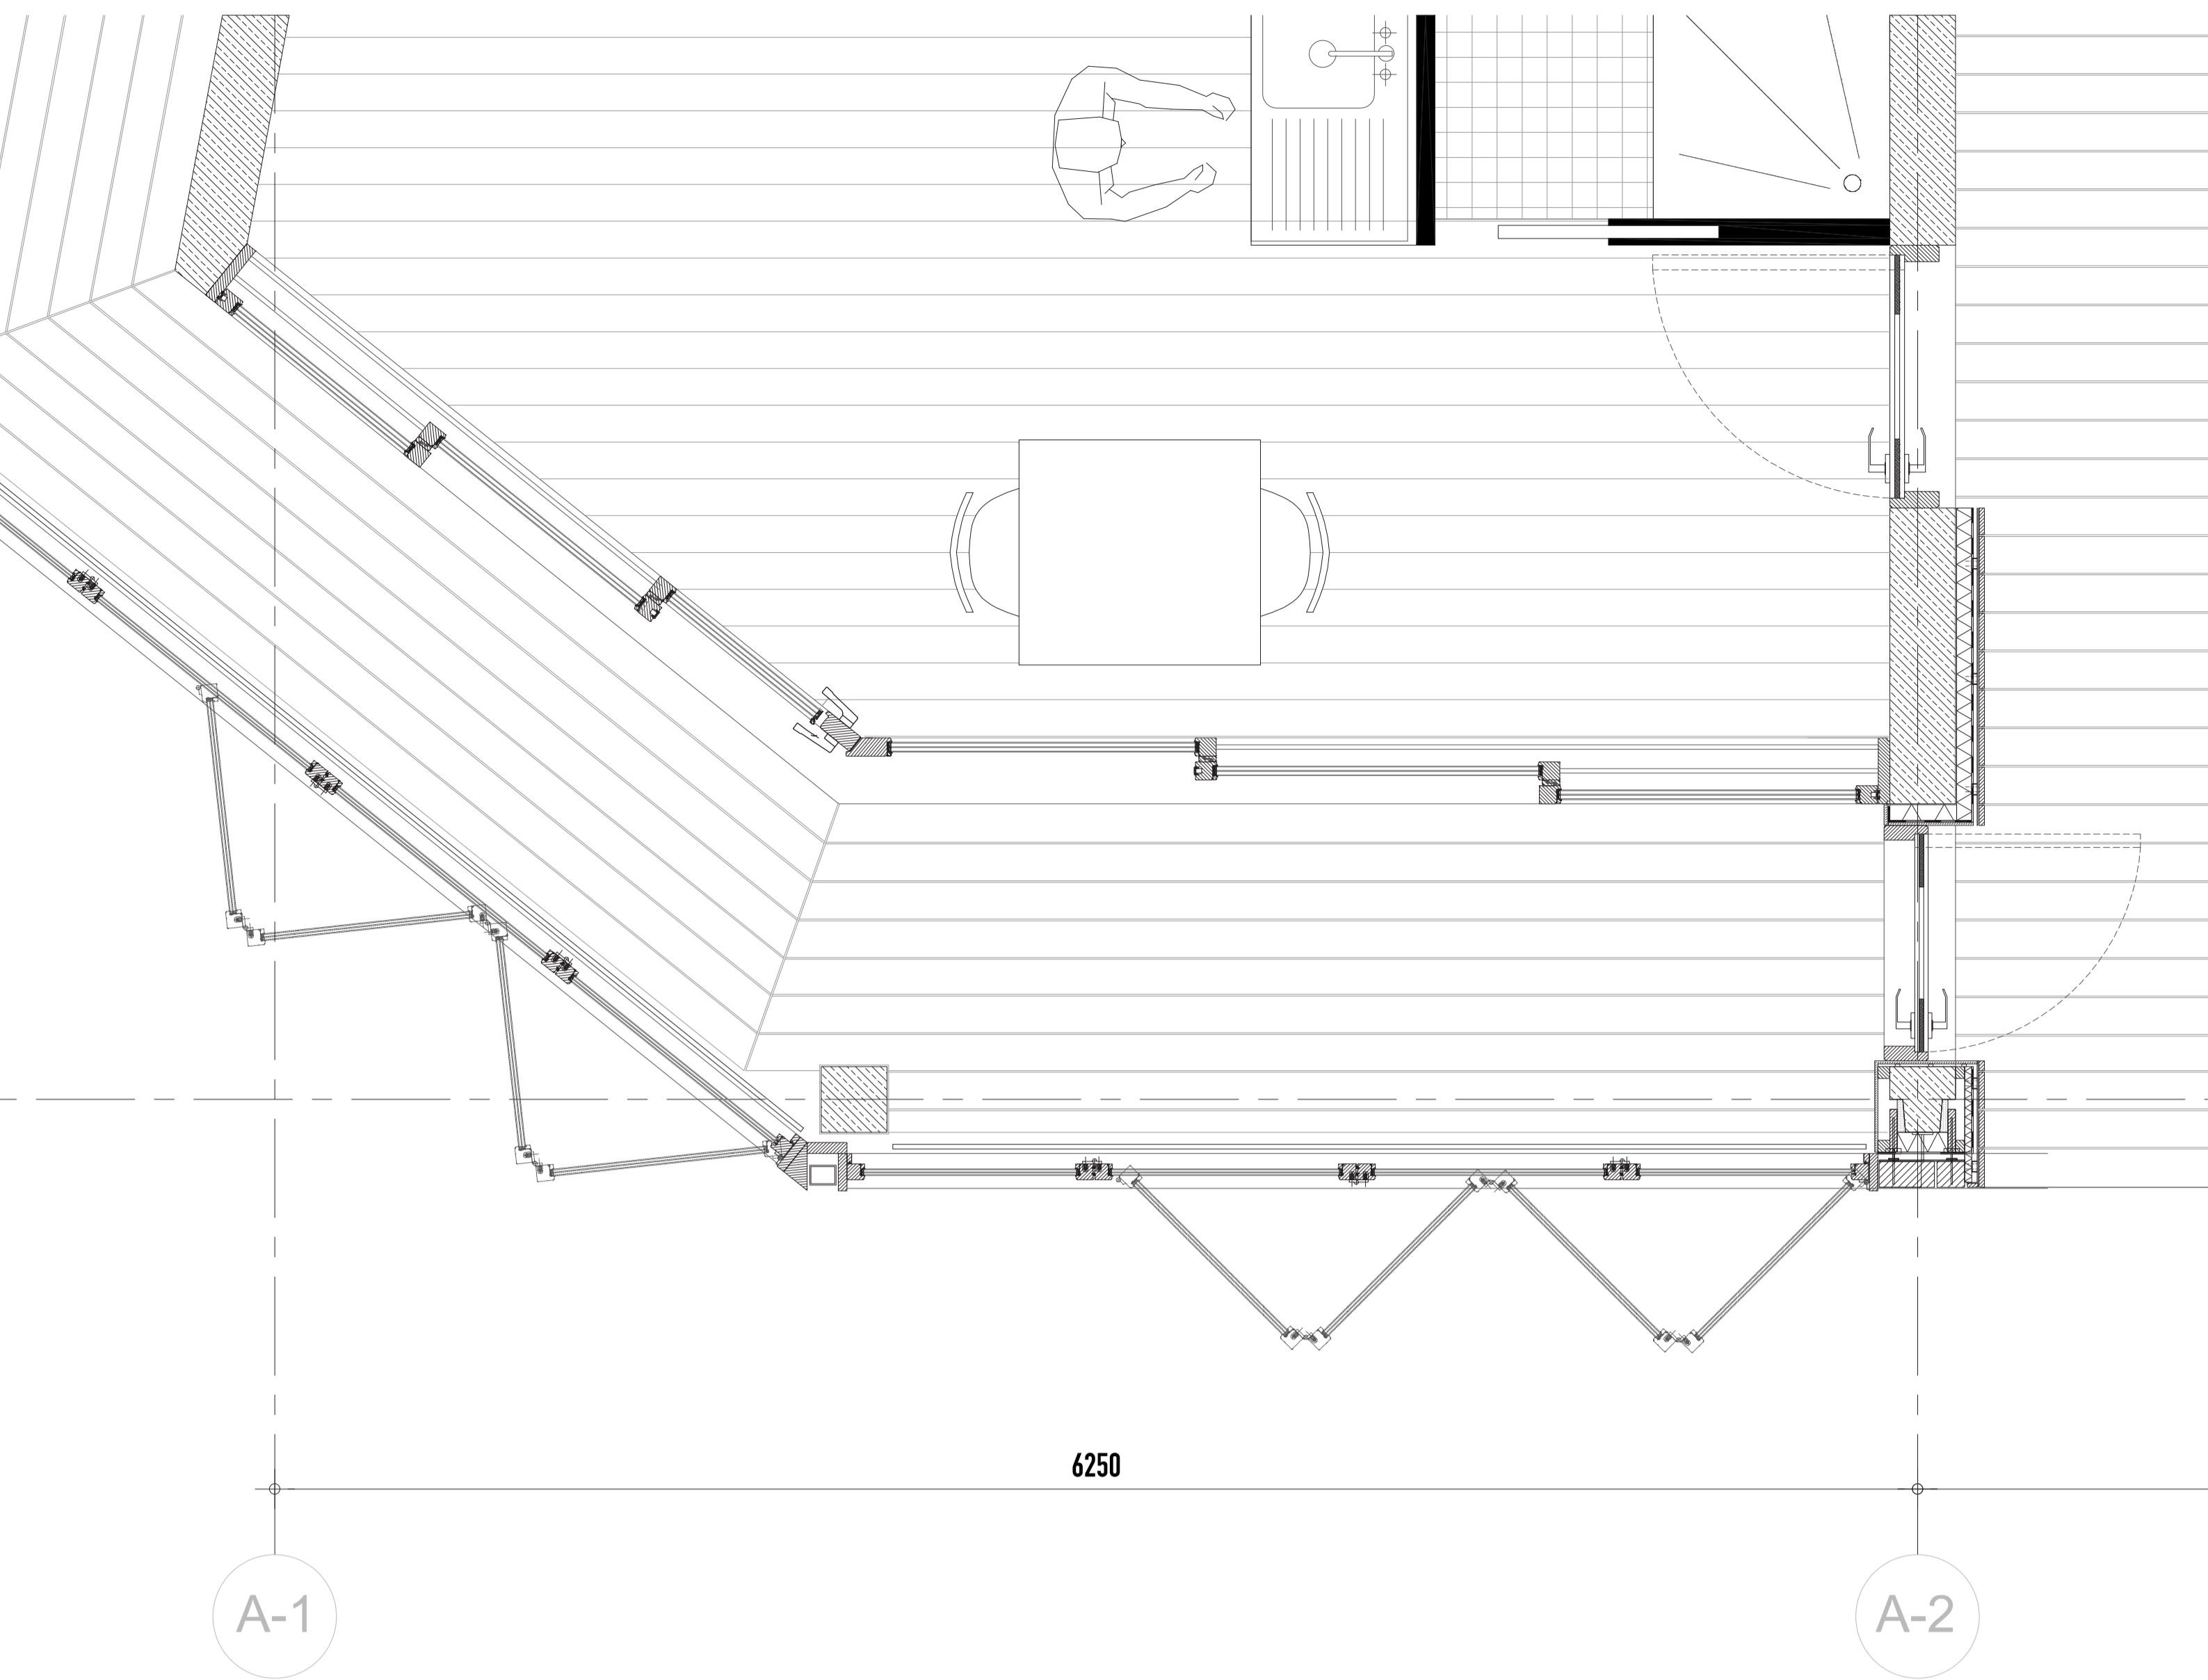

DWELLING MSC4 GRADUATION DESIGN STUDIO AT HOME IN THE CITY

Cross section 1:20

Elevation view outside 1:20

DWELLING MSC4 GRADUATION DESIGN STUDIO AT HOME IN THE CITY

Longitudinal section 1:20

DWELLING MSC4 GRADUATION DESIGN STUDIO AT HOME IN THE CITY

Plan_2nd floor_over facade fragment 1:20

Plan_1st floor_over facade fragment 1:20

Plan_Ground floor_over facade fragment 1:20

DWELLING MSC4 GRADUATION DESIGN STUDIO AT HOME IN THE CITY

Detail 1

Detail 2

Detail 3