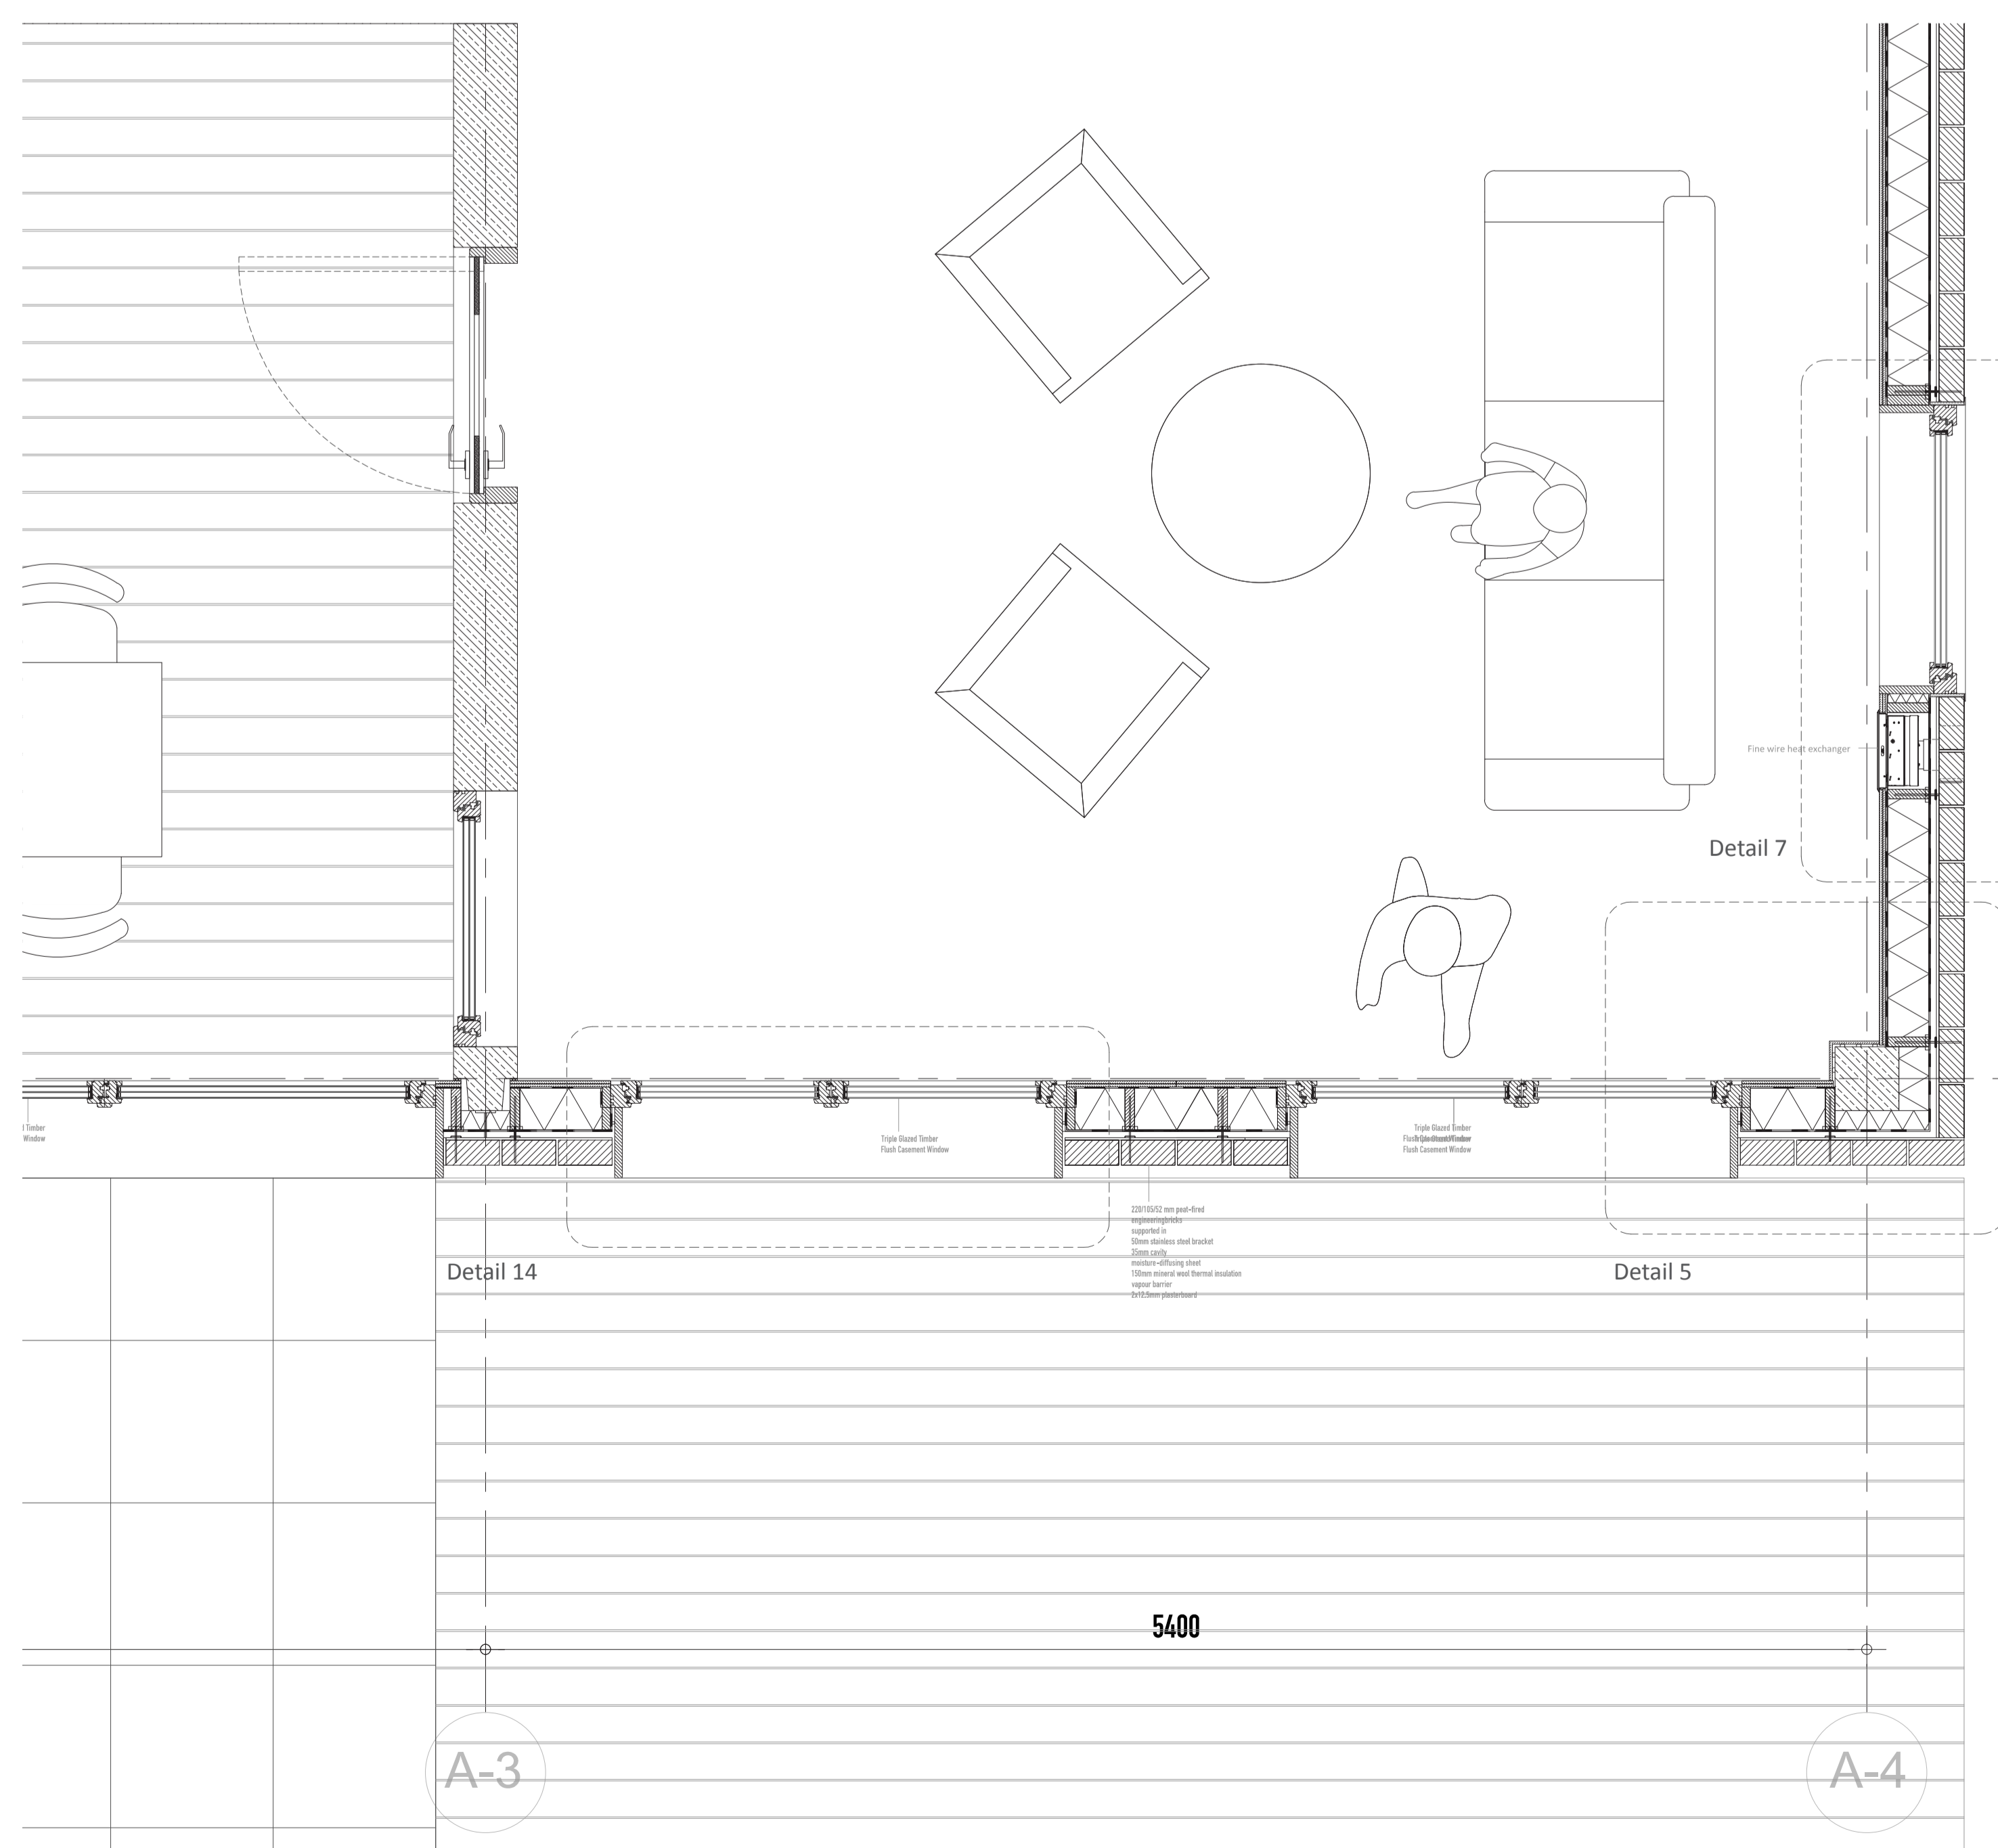

DWELLING MSC4 GRADUATION DESIGN STUDIO AT HOME IN THE CITY

Cross section 1:20

Elevation view outside 1:20

DWELLING MSC4 GRADUATION DESIGN STUDIO AT HOME IN THE CITY

Longitudinal section 1:20

DWELLING MSC4 GRADUATION DESIGN STUDIO AT HOME IN THE CITY

Plan_2nd floor_over facade fragment 1:20

Plan_1st floor_over facade fragment 1:20

Plan_Ground floor_over facade fragment 1:20

DWELLING MSC4 GRADUATION DESIGN STUDIO AT HOME IN THE CITY

Detail 1

Detail 2

Detail 3