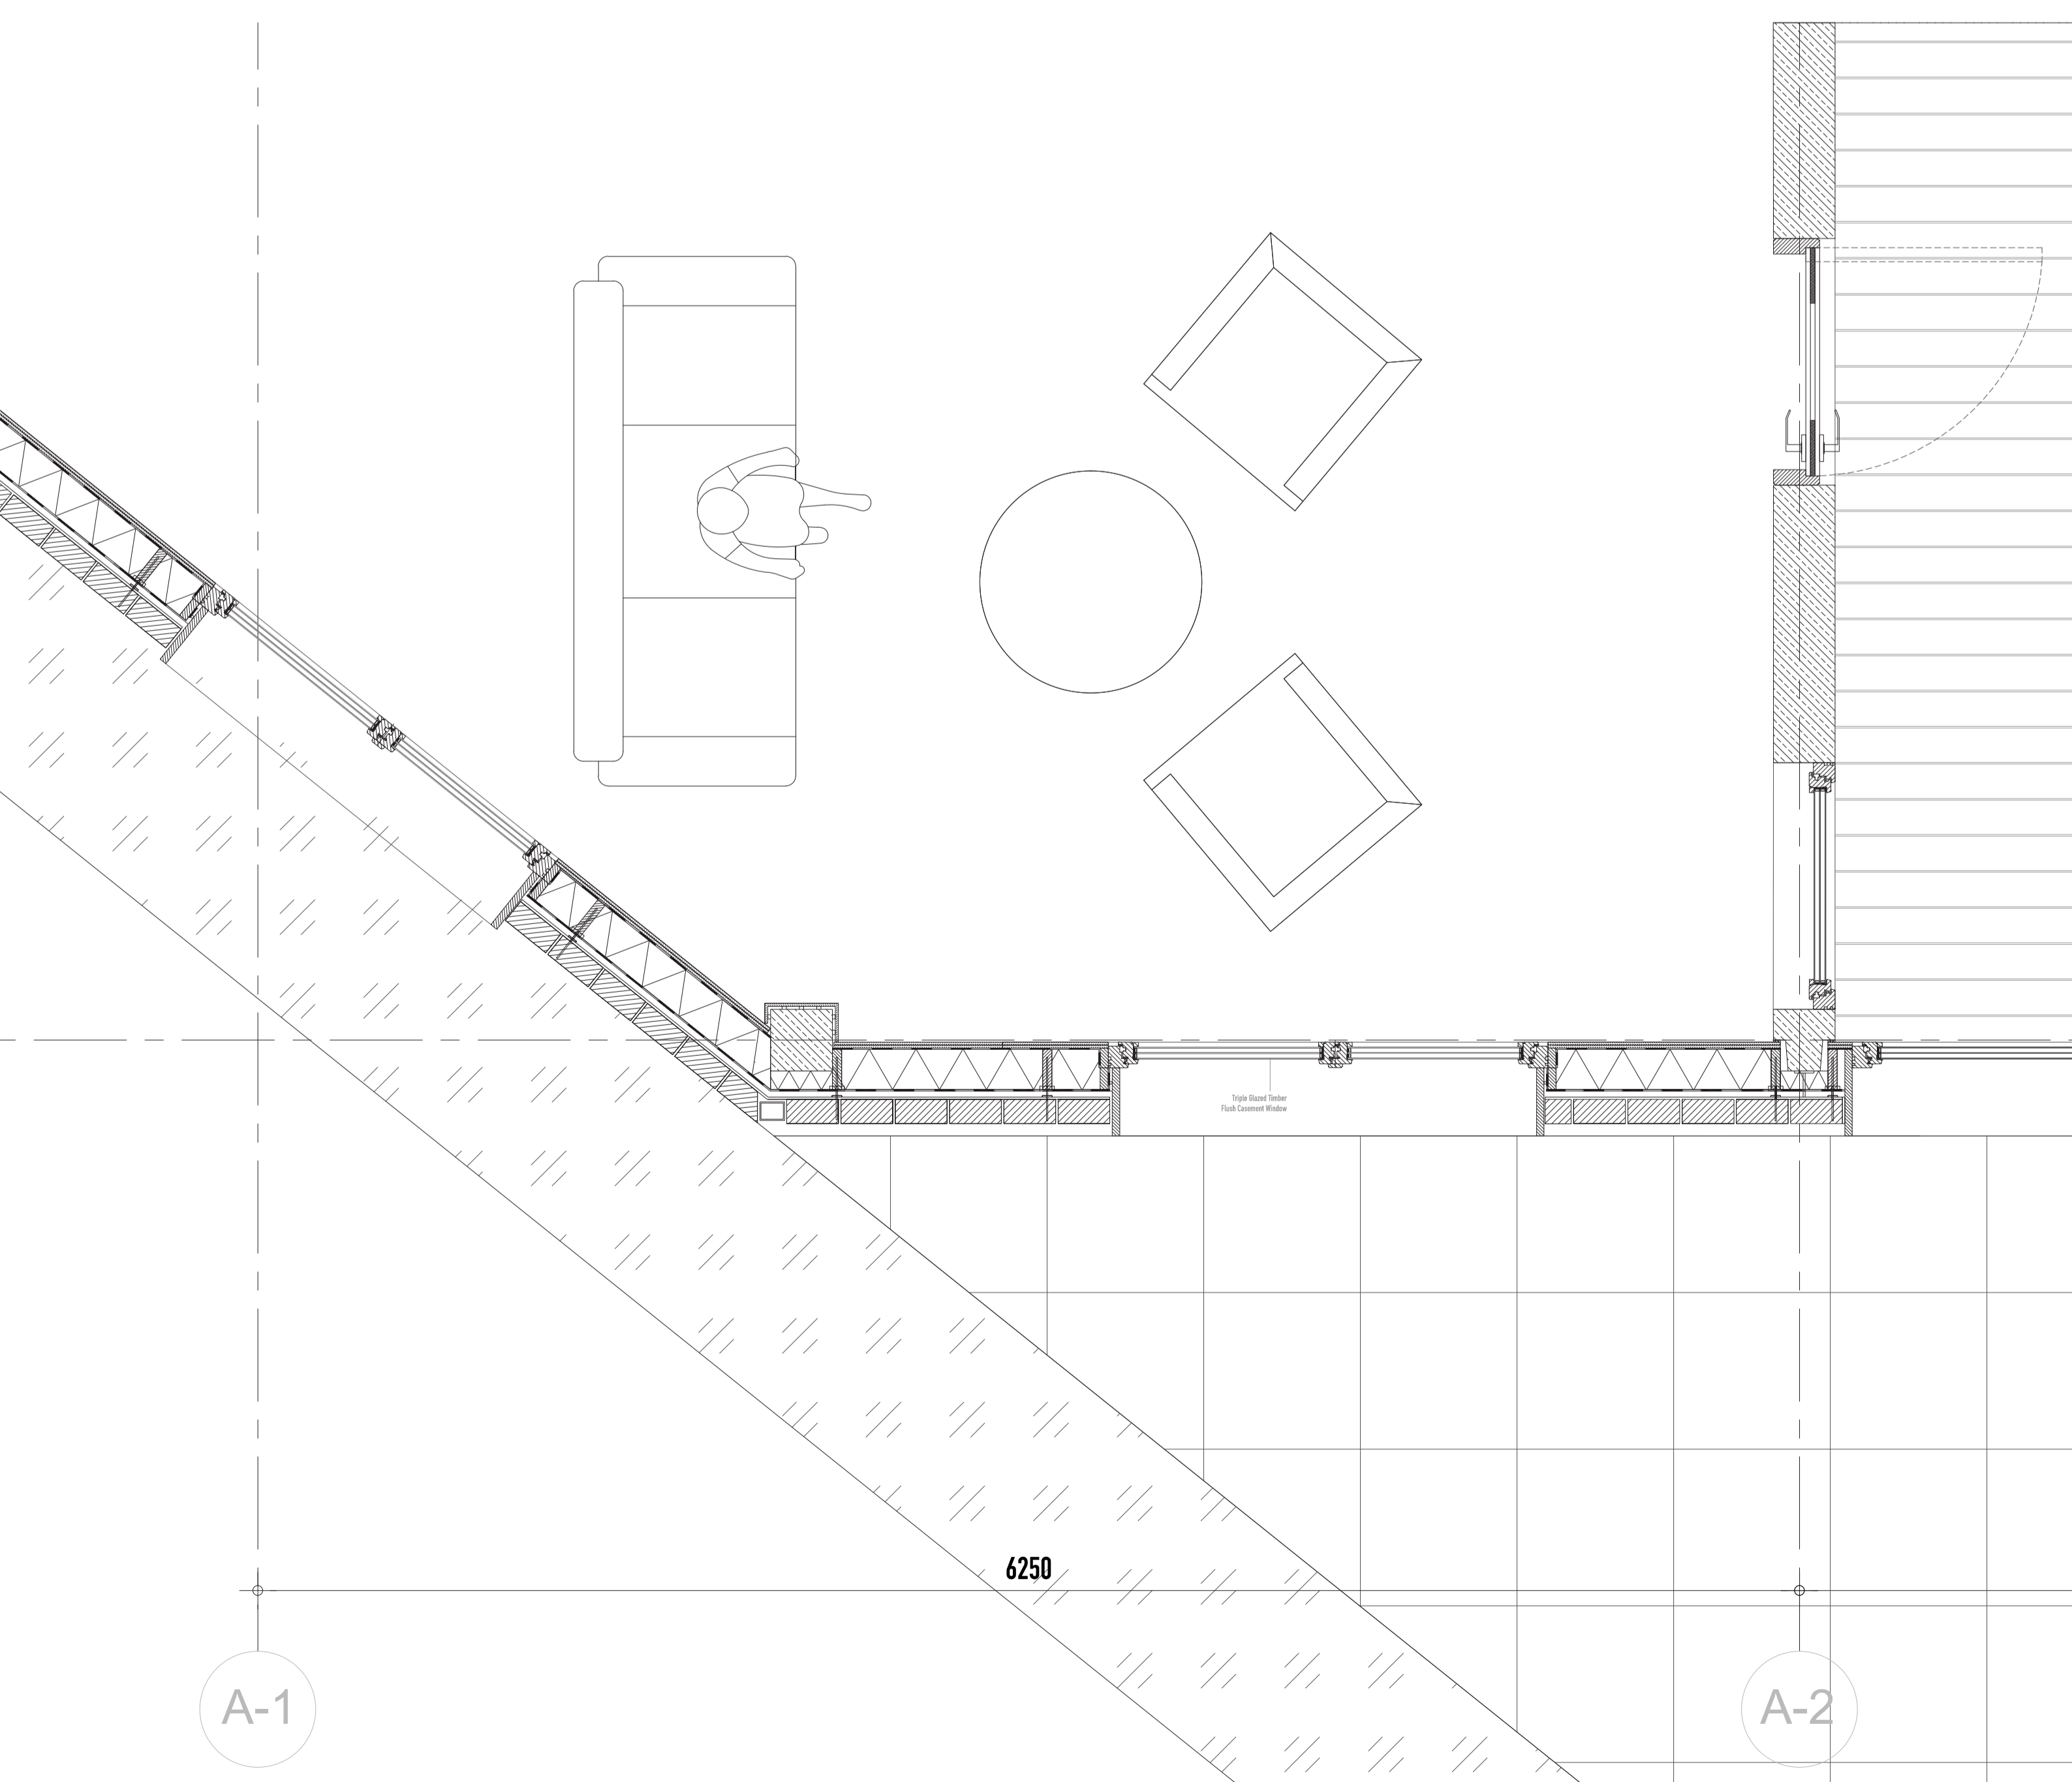

DWELLING MSC4 GRADUATION DESIGN STUDIO AT HOME IN THE CITY

Cross section 1:20

Elevation view outside 1:20

DWELLING MSC4 GRADUATION DESIGN STUDIO AT HOME IN THE CITY

Longitudinal section 1:20

DWELLING MSC4 GRADUATION DESIGN STUDIO AT HOME IN THE CITY

Plan_2nd floor_over facade fragment 1:20

Plan_1st floor_over facade fragment 1:20

Plan_Ground floor_over facade fragment 1:20

DWELLING MSC4 GRADUATION DESIGN STUDIO AT HOME IN THE CITY

Detail 1

Detail 2

Detail 3