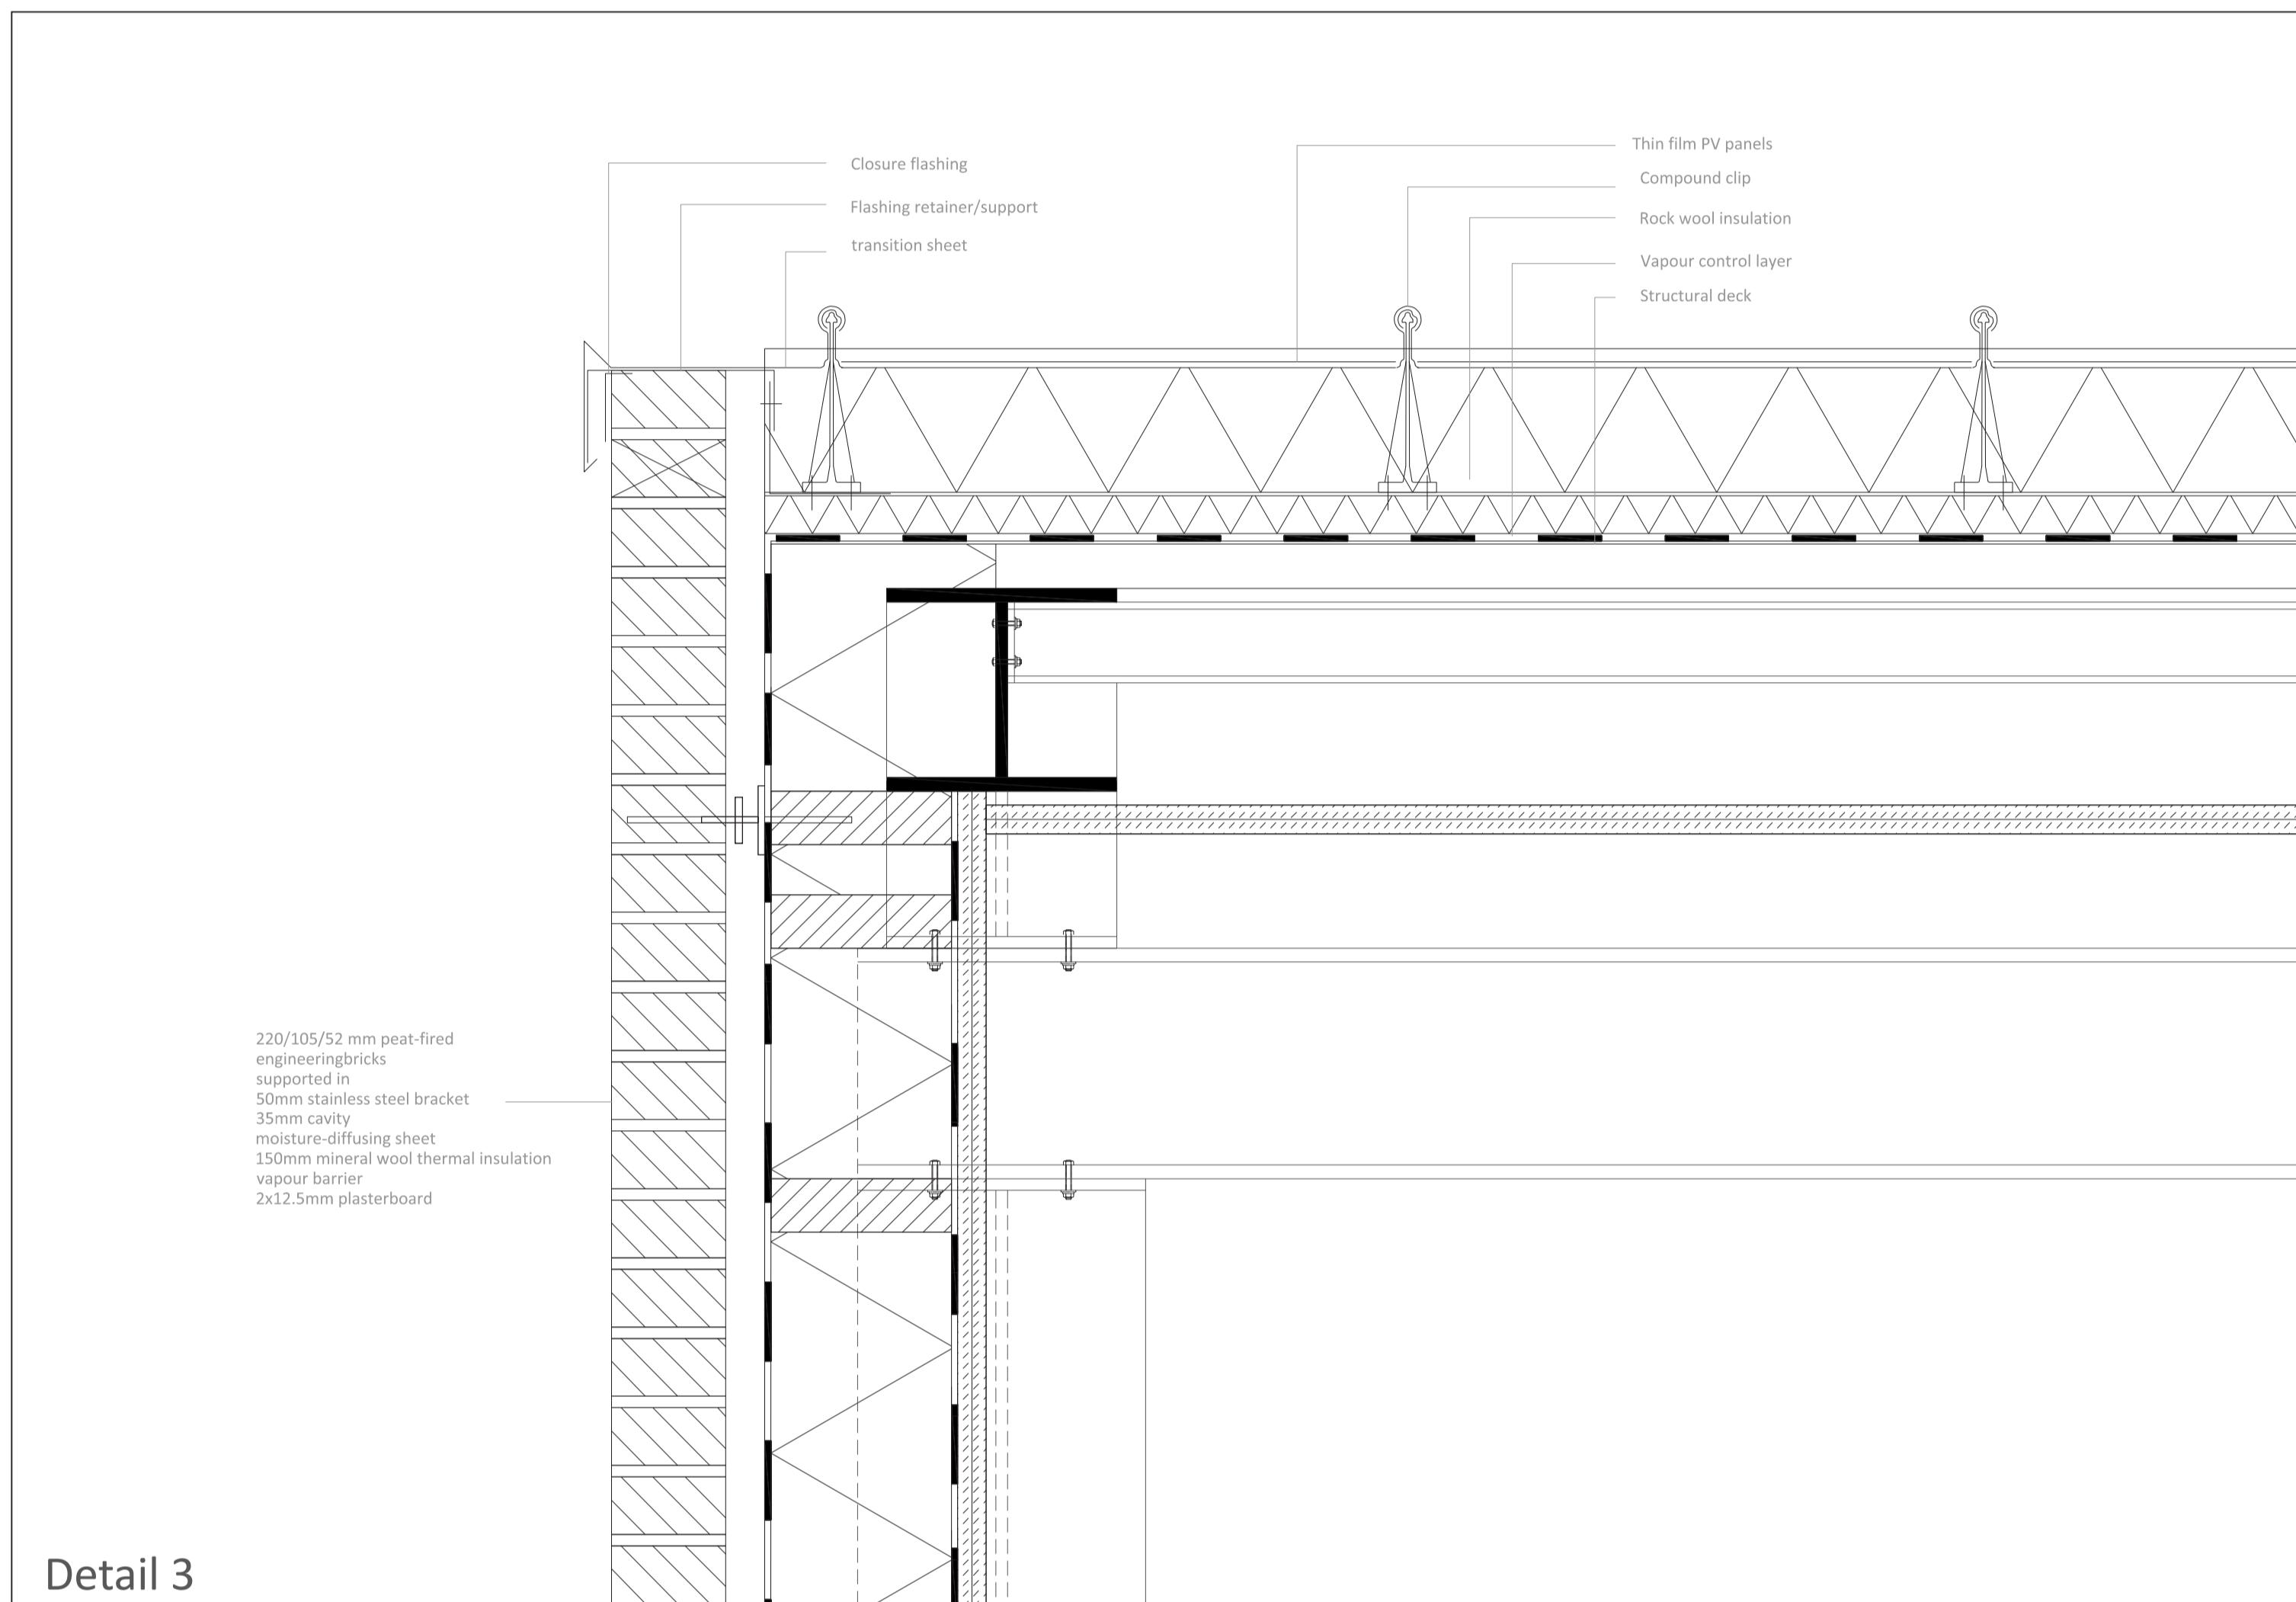

DWELLING MSC4 GRADUATION DESIGN STUDIO AT HOME IN THE CITY

Cross section 1:20

Elevation view outside 1:20

DWELLING MSC4 GRADUATION DESIGN STUDIO AT HOME IN THE CITY

Longitudinal section 1:20

DWELLING MSC4 GRADUATION DESIGN STUDIO AT HOME IN THE CITY

Plan_2nd floor_over facade fragment 1:20

Plan_1st floor_over facade fragment 1:20

Plan_Ground floor_over facade fragment 1:20

DWELLING MSC4 GRADUATION DESIGN STUDIO AT HOME IN THE CITY

Detail 1

Detail 2

Detail 3

Detail 11

Detail 12

Detail 13

Detail 14

Detail 15

Detail 16