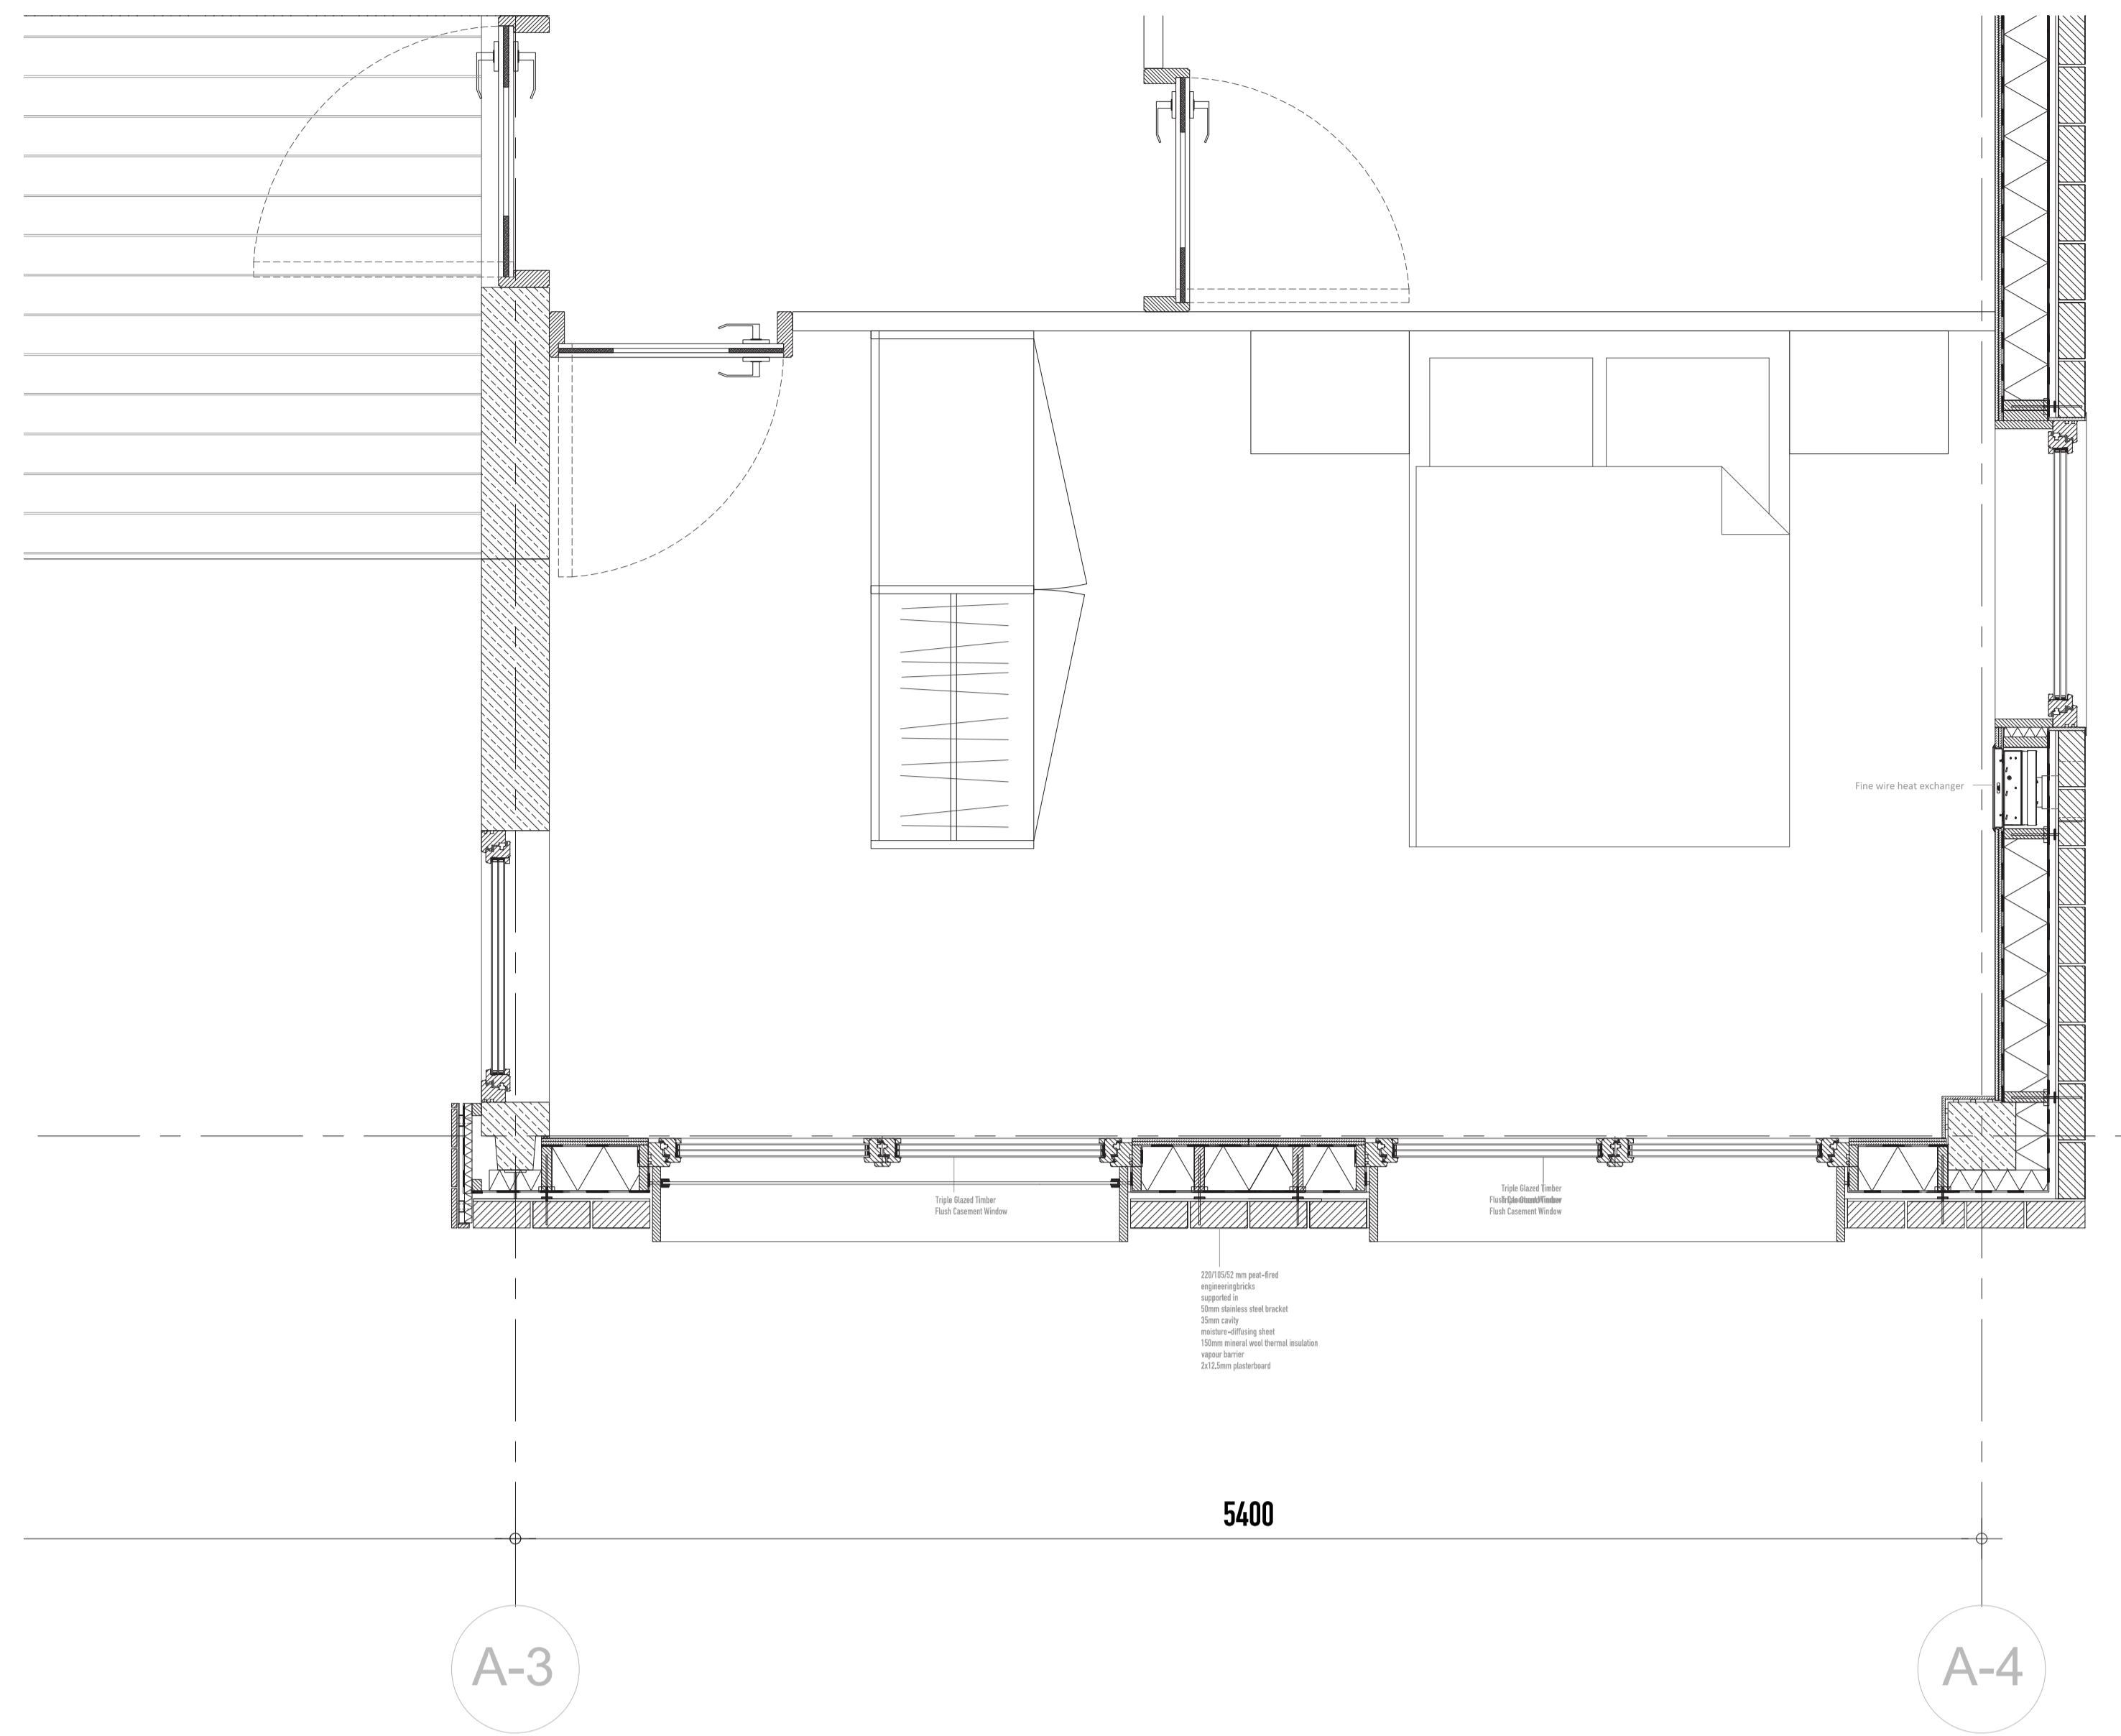

DWELLING MSC4 GRADUATION DESIGN STUDIO AT HOME IN THE CITY

Cross section 1:20

Elevation view outside 1:20

DWELLING MSC4 GRADUATION DESIGN STUDIO AT HOME IN THE CITY

Longitudinal section 1:20

DWELLING MSC4 GRADUATION DESIGN STUDIO AT HOME IN THE CITY

Plan_2nd floor_over facade fragment 1:20

Plan_1st floor_over facade fragment 1:20

Plan_Ground floor_over facade fragment 1:20

DWELLING MSC4 GRADUATION DESIGN STUDIO AT HOME IN THE CITY

Detail 1

Detail 2

Detail 3