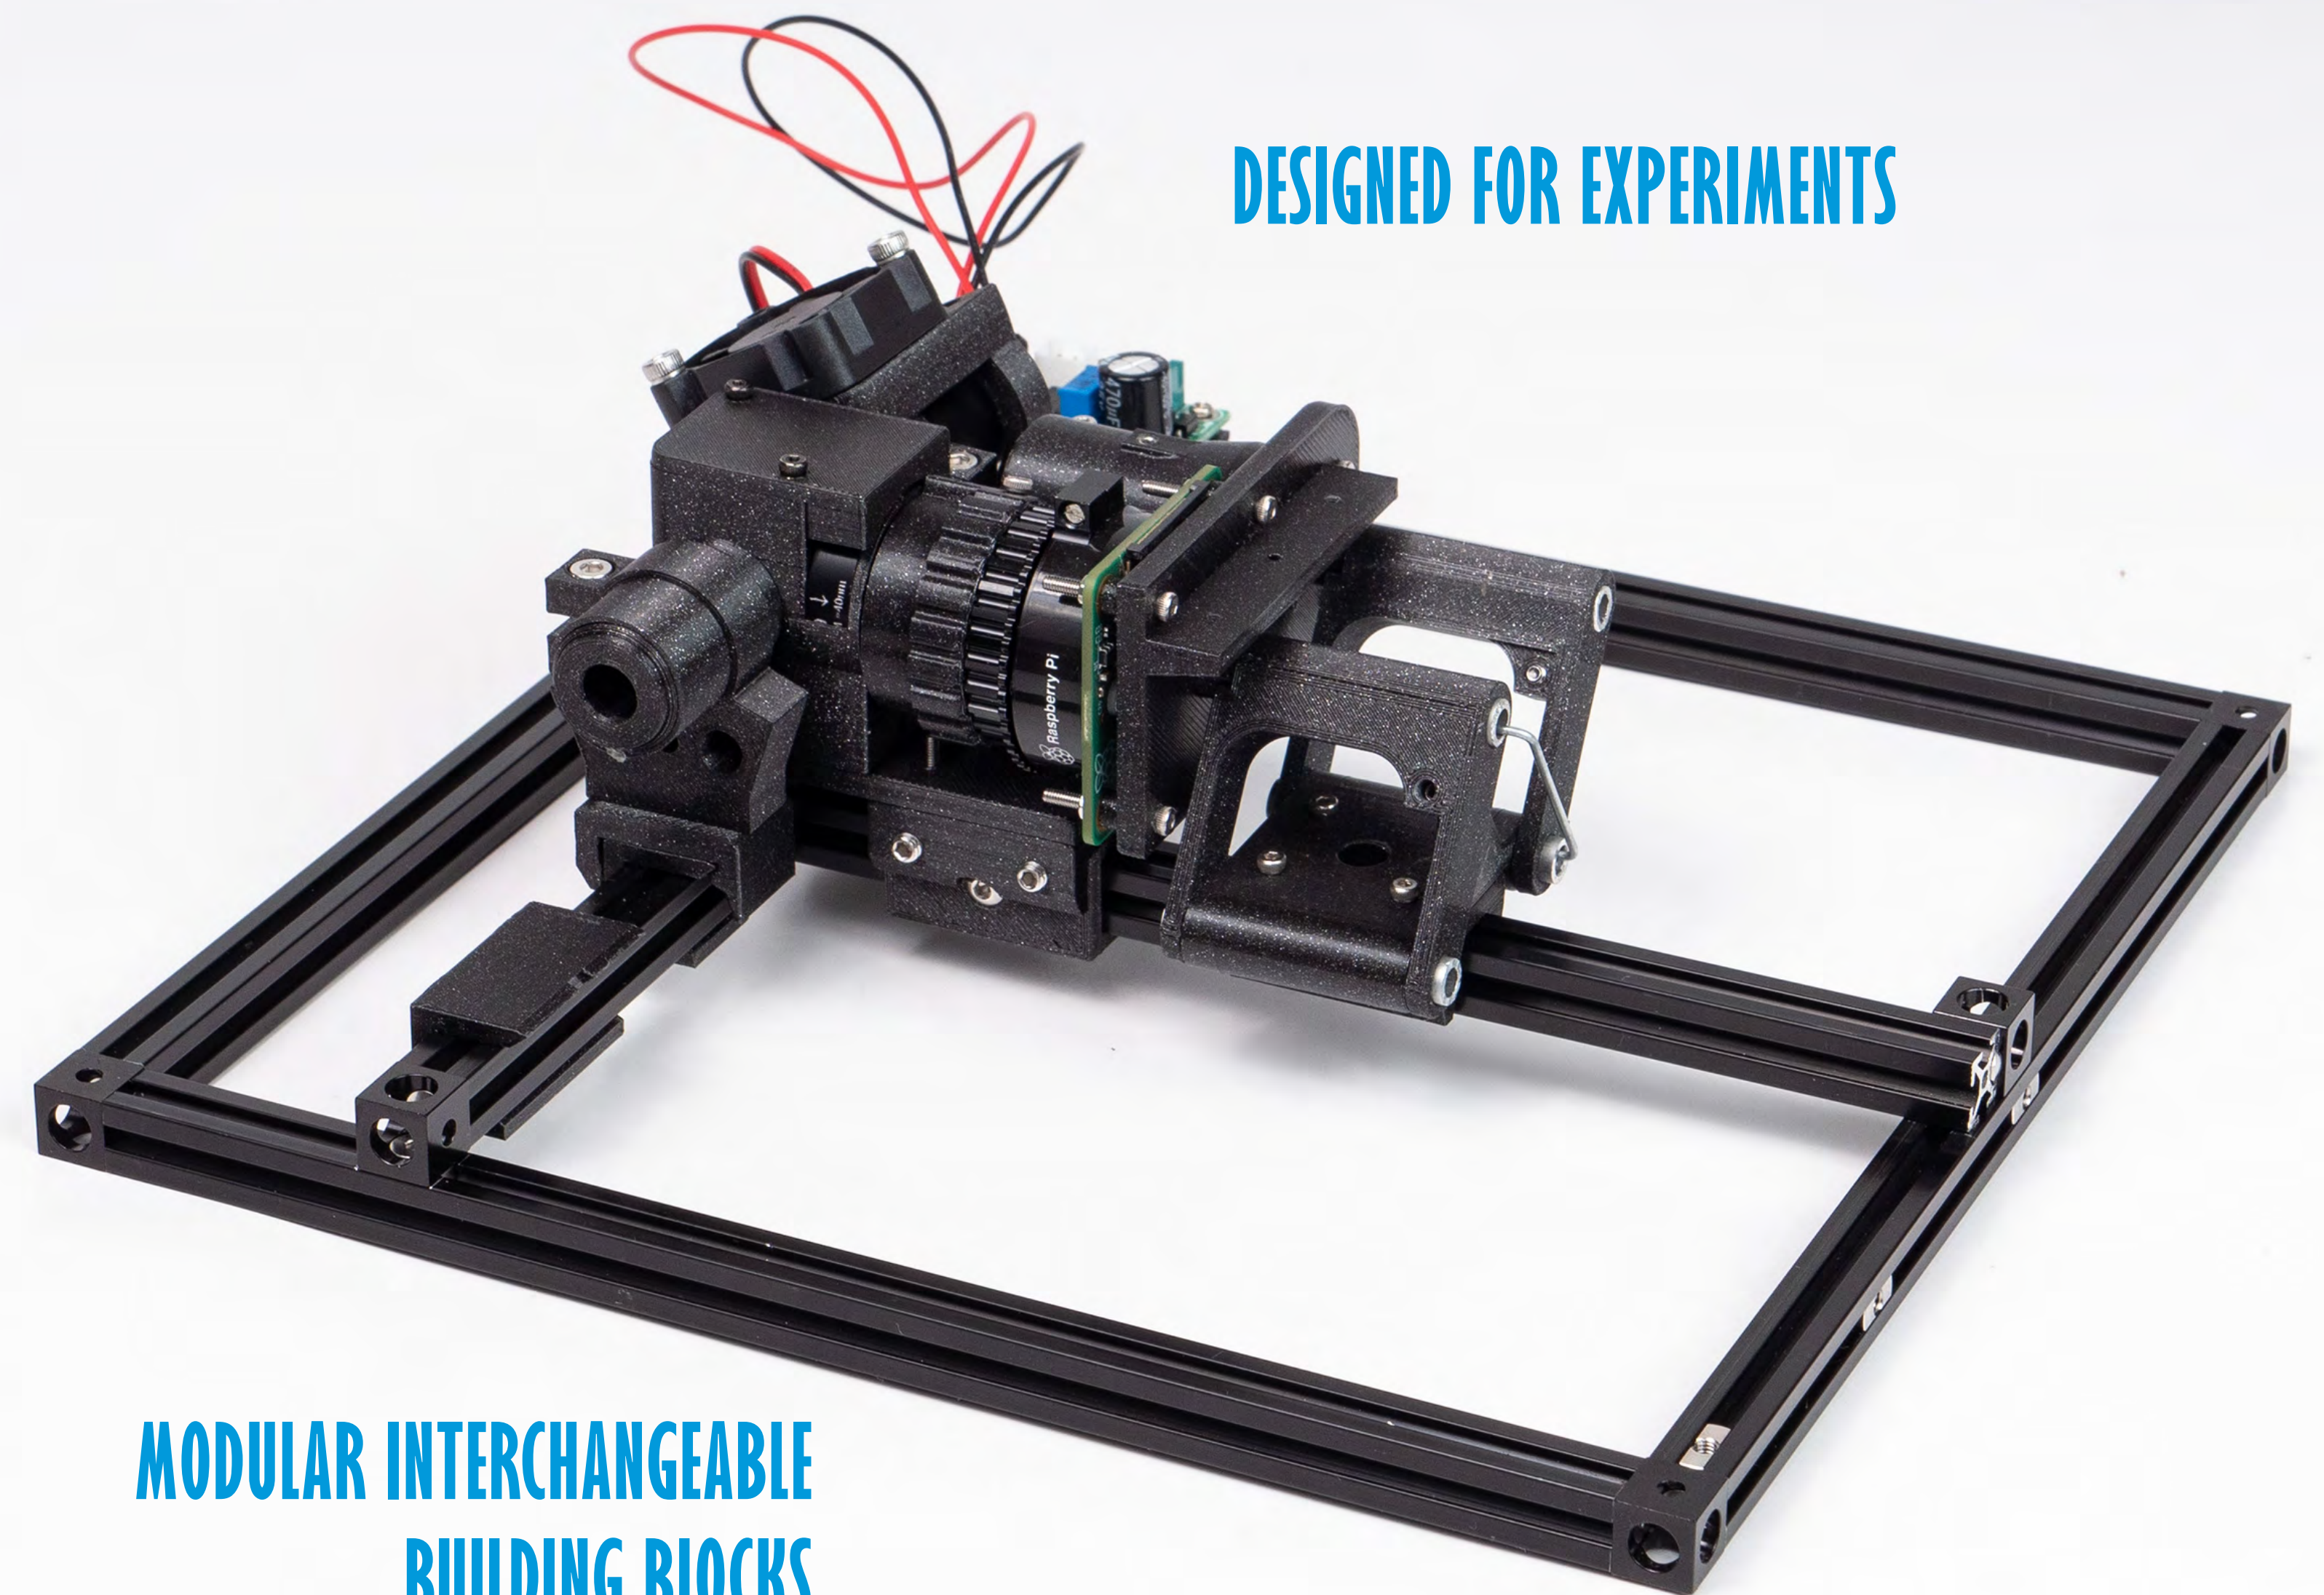

BLOCK READER

FULLY MODULAR RESEARCH STRIP READER
FOR COLLABORATIVE PROTOTYPING
AND STORYTELLING

TOUCHSCREEN INTERFACE

CONNECTIBLE

5 STRIP CAPACITY

HIGH ACCURACY MEASUREMENTS

INTERACT WITH THE DEVICE WITH EASE

TURN IT AROUND FOR THE TECHNICAL STUFF

DESIGNED FOR DISASSEMBLY

DESIGNED FOR EXPERIMENTS

**MODULAR INTERCHANGEABLE
BUILDING BLOCKS**