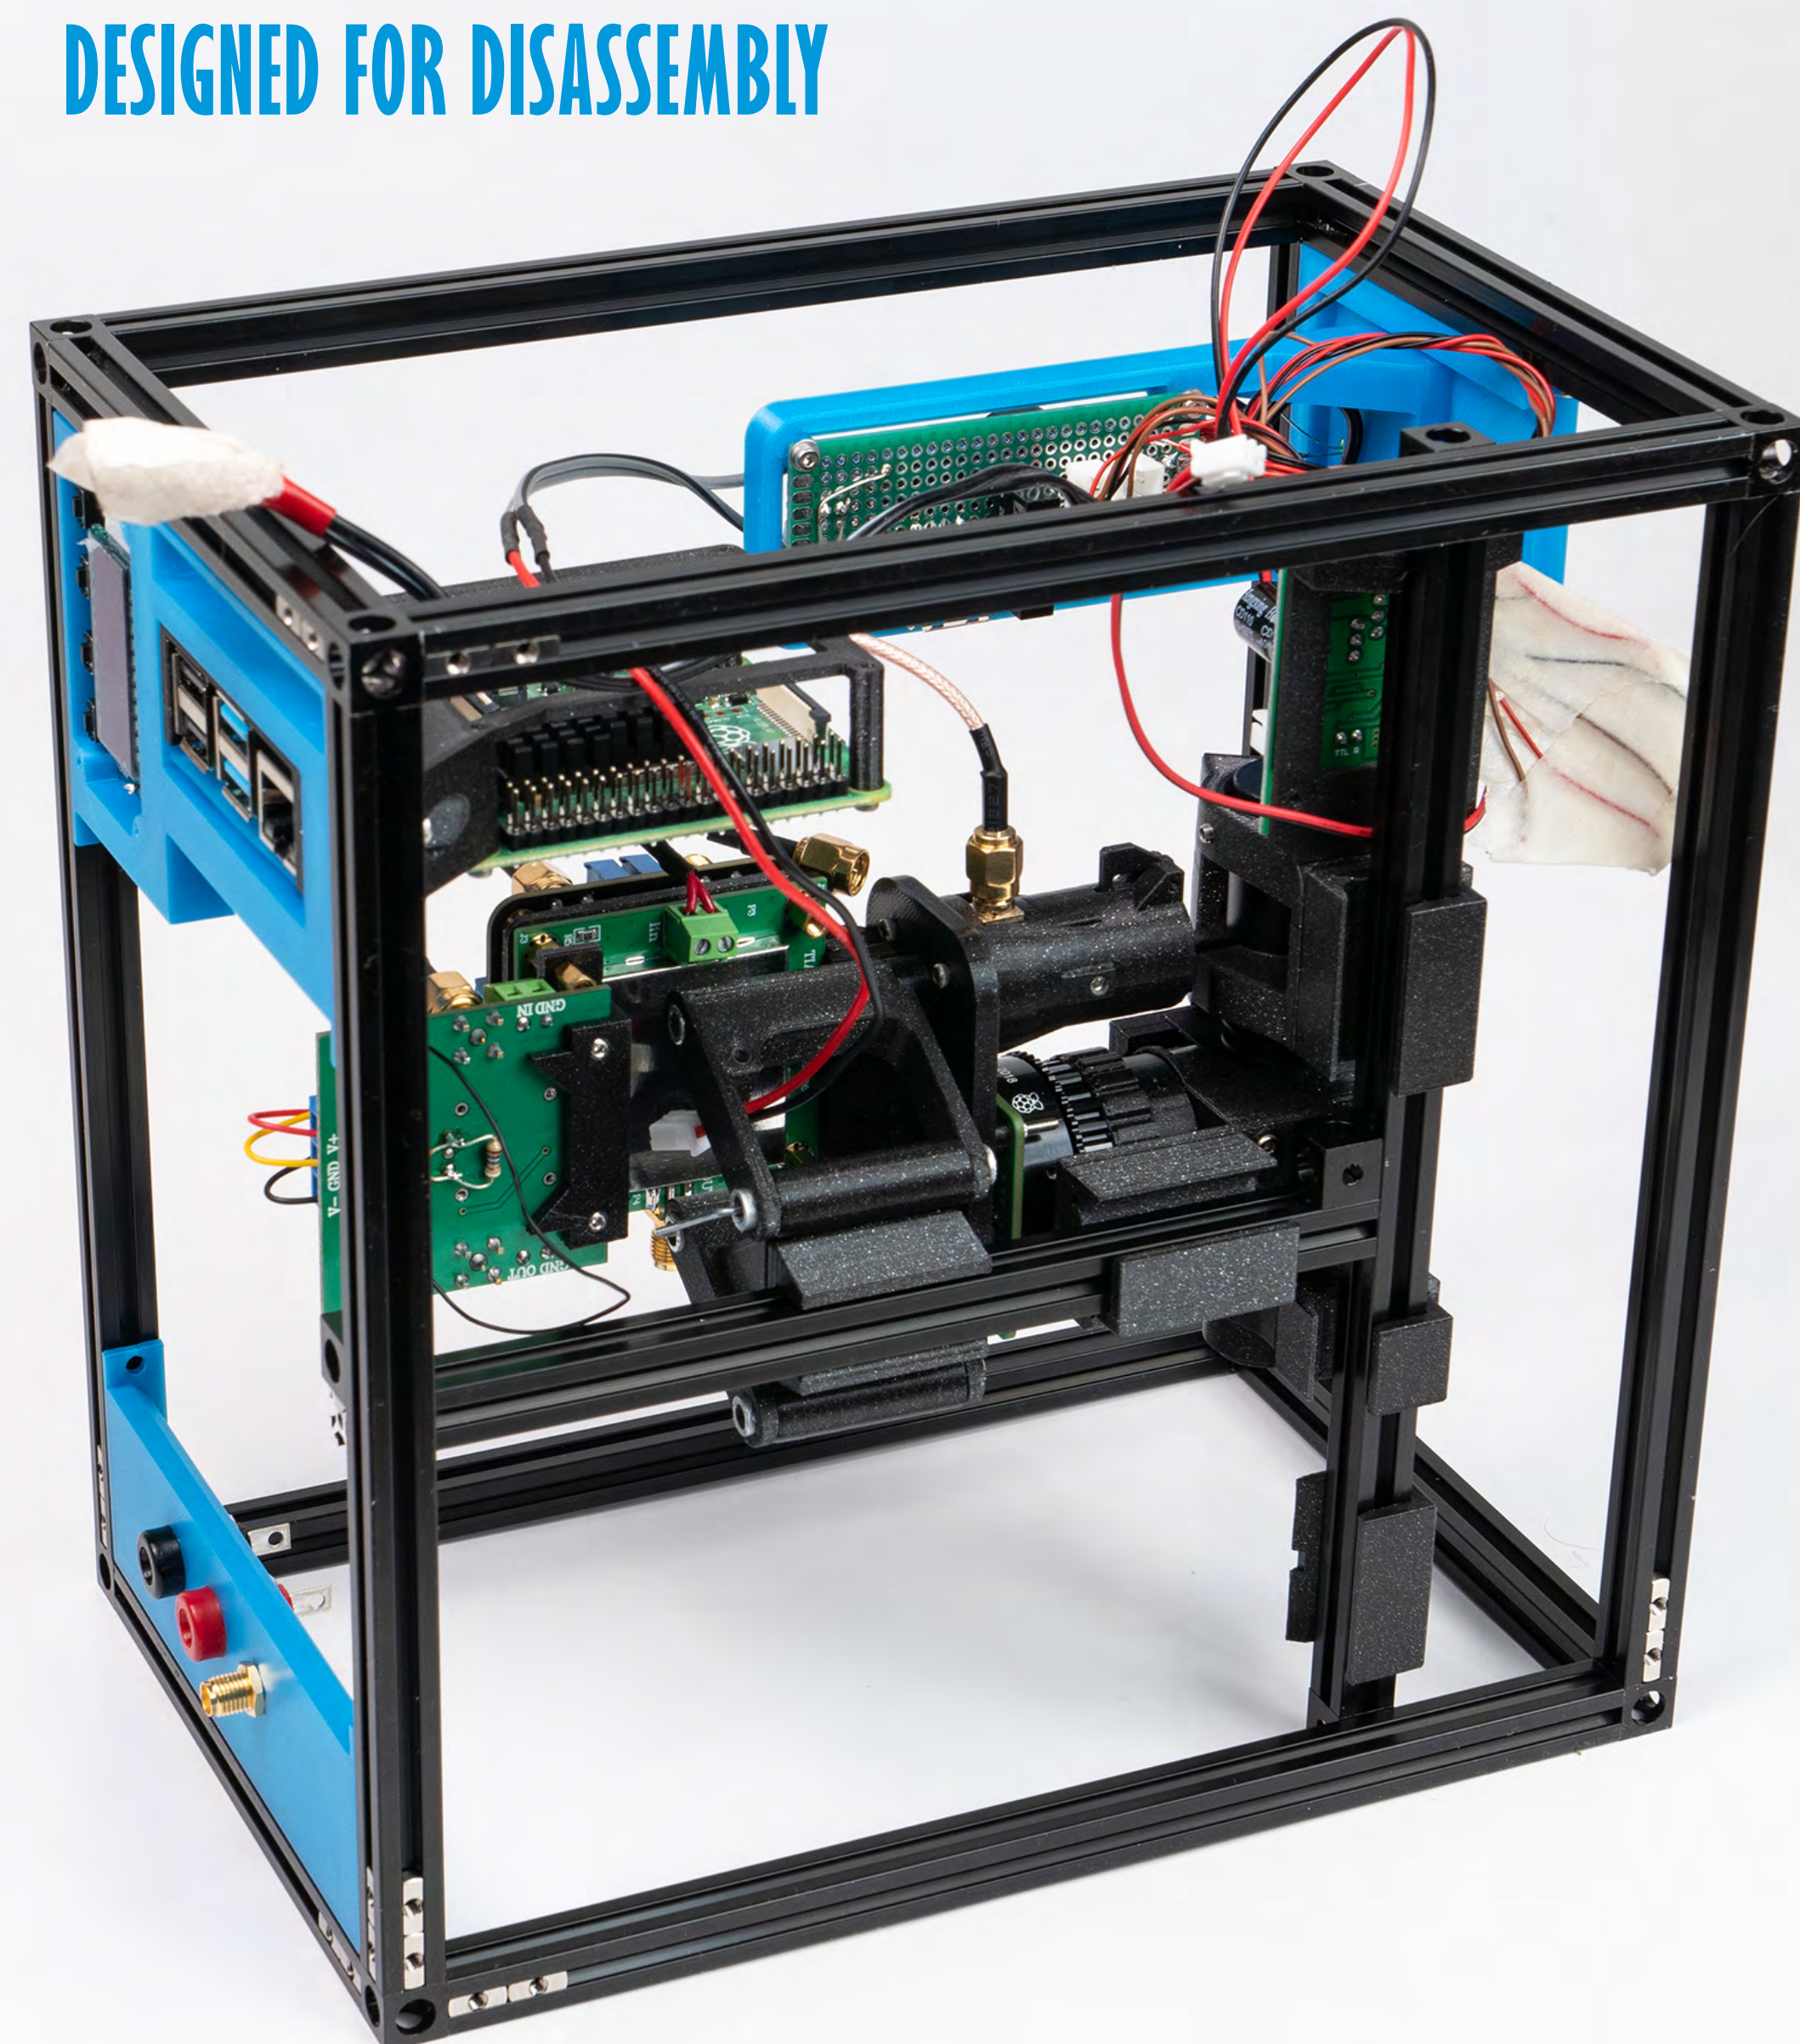

BLOCK READER

FULLY MODULAR RESEARCH STRIP READER
FOR COLLABORATIVE PROTOTYPING
AND STORYTELLING

TOUCHSCREEN INTERFACE

CONNECTIBLE

5 STRIP CAPACITY

HIGH ACCURACY MEASUREMENTS

INTERACT WITH THE DEVICE WITH EASE

TURN IT AROUND FOR THE TECHNICAL STUFF

DESIGNED FOR DISASSEMBLY

DESIGNED FOR EXPERIMENTS

**MODULAR INTERCHANGEABLE
BUILDING BLOCKS**