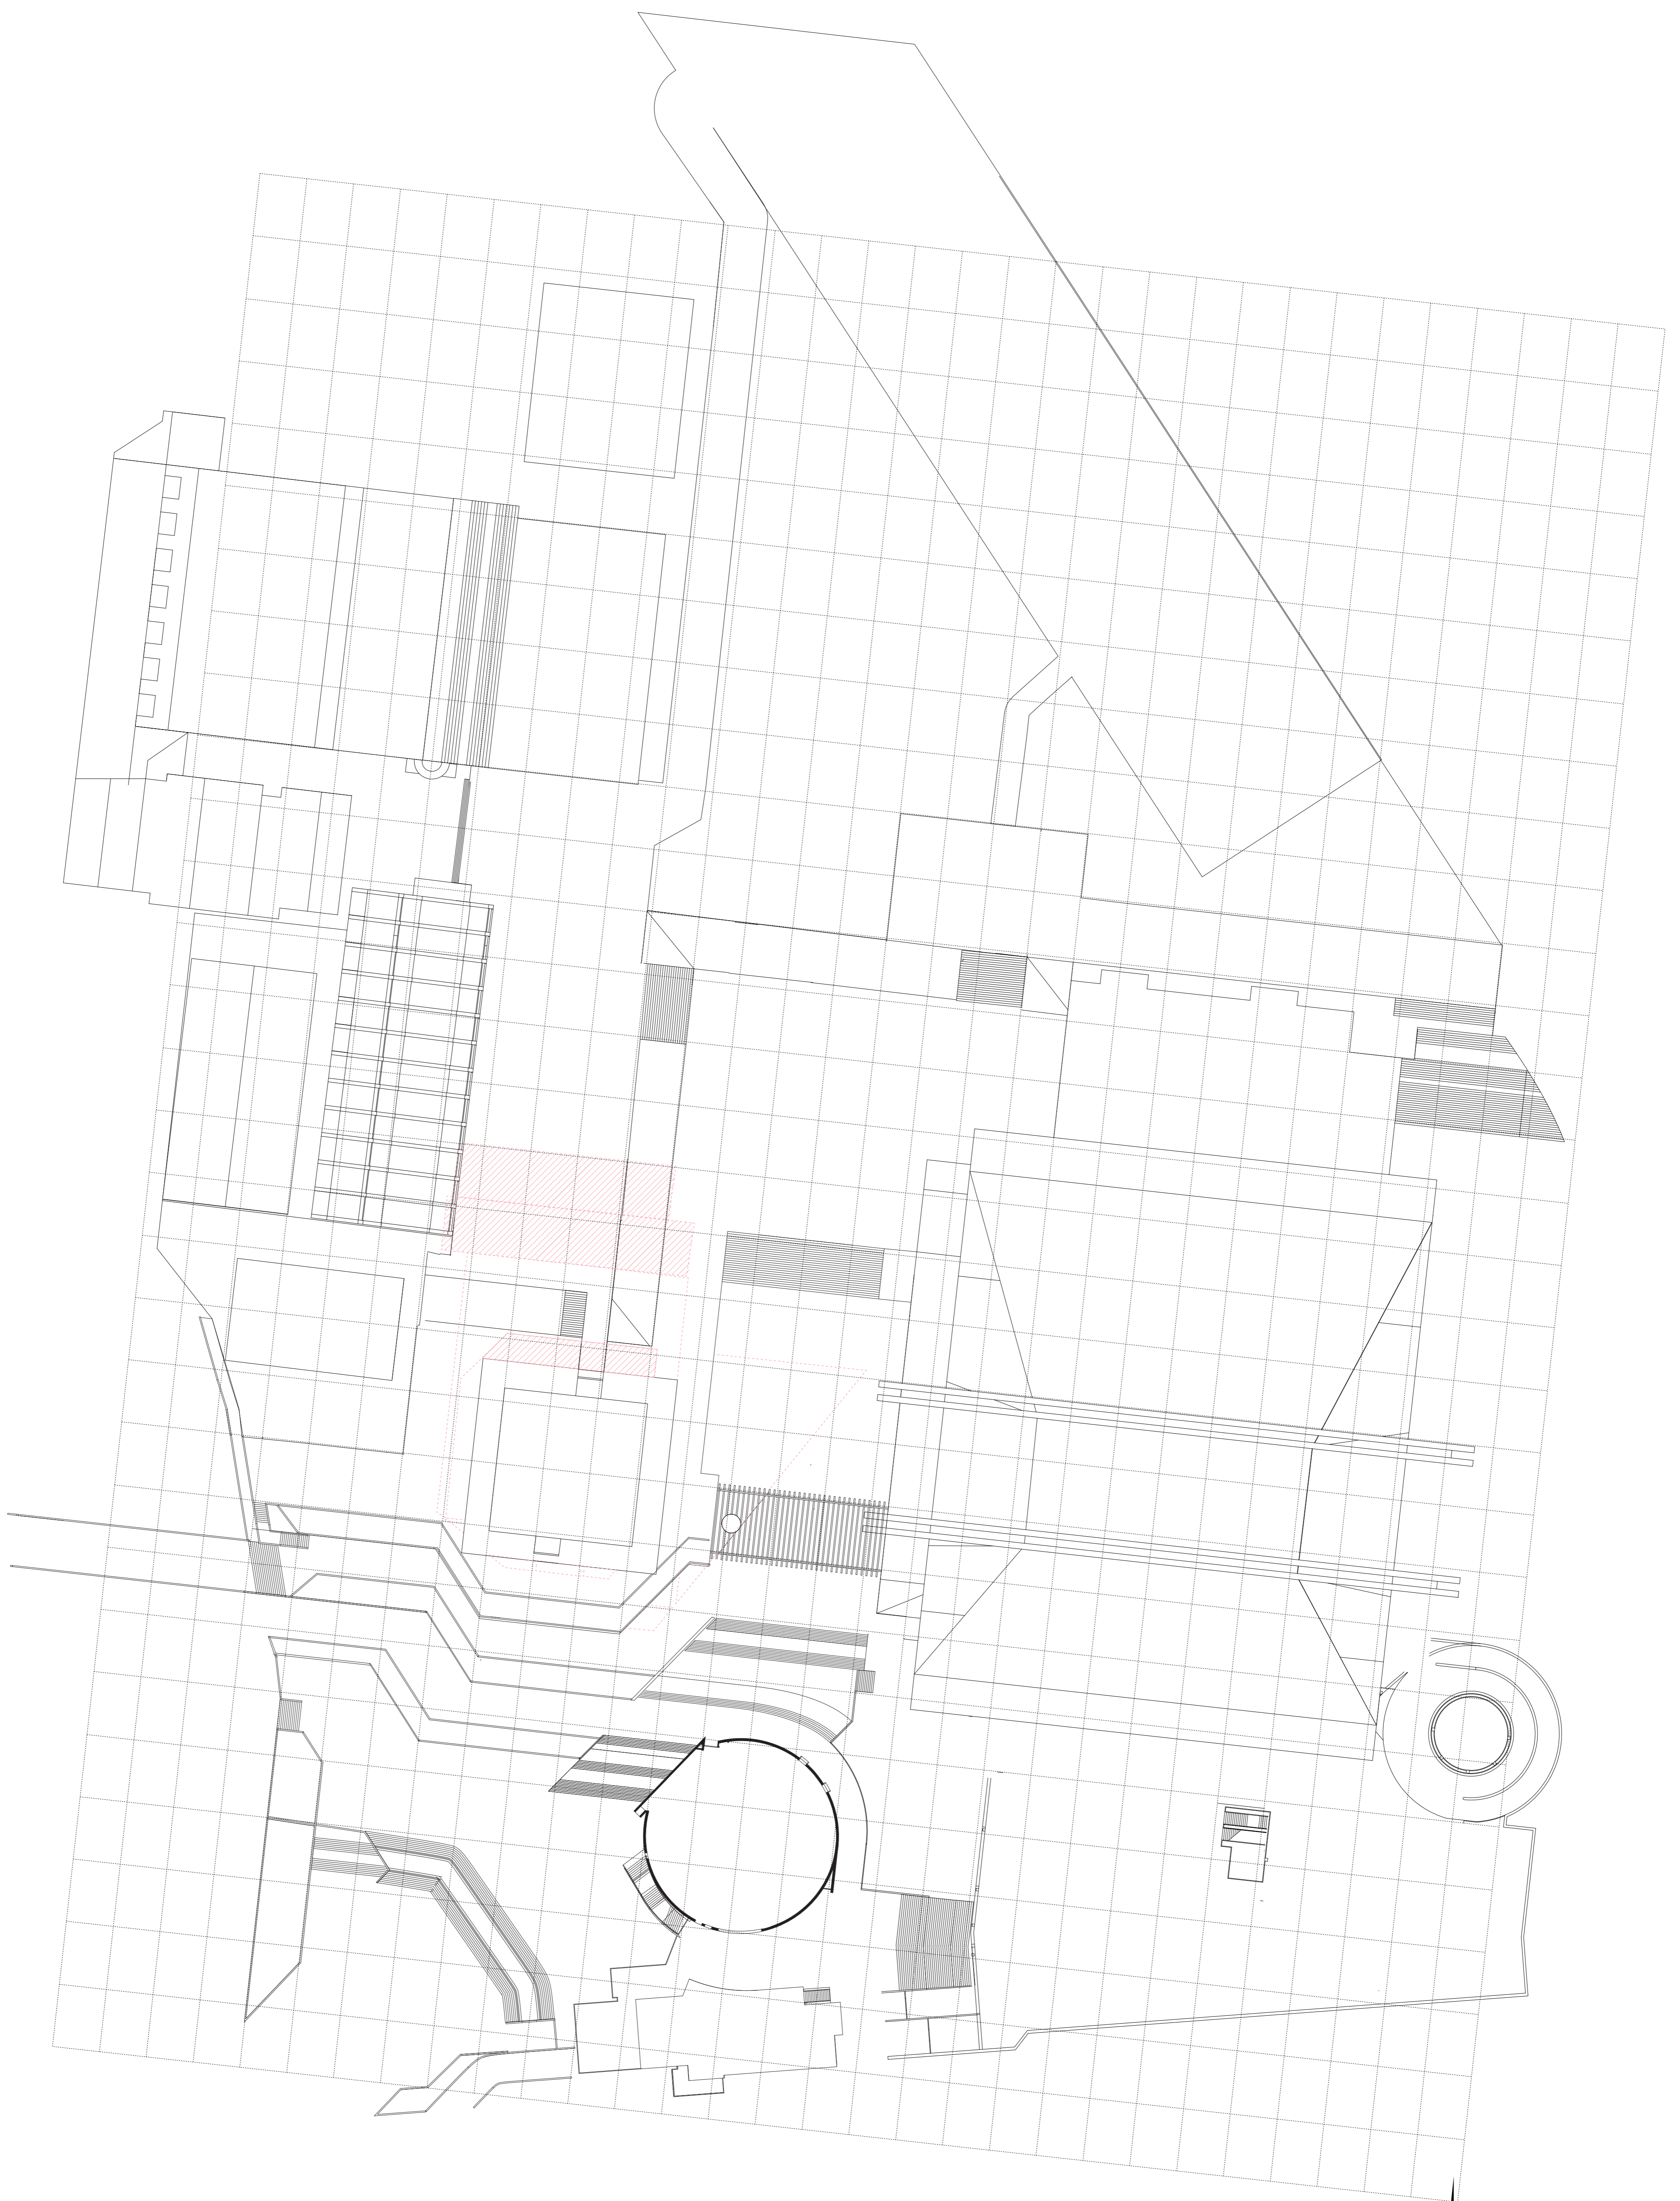

N

SCALE: 1:500
GRID: 7,5m x 10m
SITEPLAN DESIGN

N

SCALE: 1:500
GRID: 7,5m x 10m
Ivl 48 DESIGN

N

SCALE: 1:500
GRID: 7,5m x 10m
Ivl 48 ORIGINAL
PINK = REMOVED.

N
SCALE: 1:500
GRID: 7,5m x 10m
Ivi 44 DESIGN

N
SCALE: 1:500
GRID: 7,5m x 10m
Ivi 44 ORIGINAL
PINK = REMOVED.

SCALE: 1:500
GRID: 7,5m x 10m
Ivl 40 DESIGN

N
SCALE: 1:500
GRID: 7,5m x 10m
Ivl 40 ORIGINAL
PINK = REMOVED.

N

SCALE: 1:500
GRID: 7,5m x 10m
SITEPLAN ORIGINAL
PINK = REMOVED.