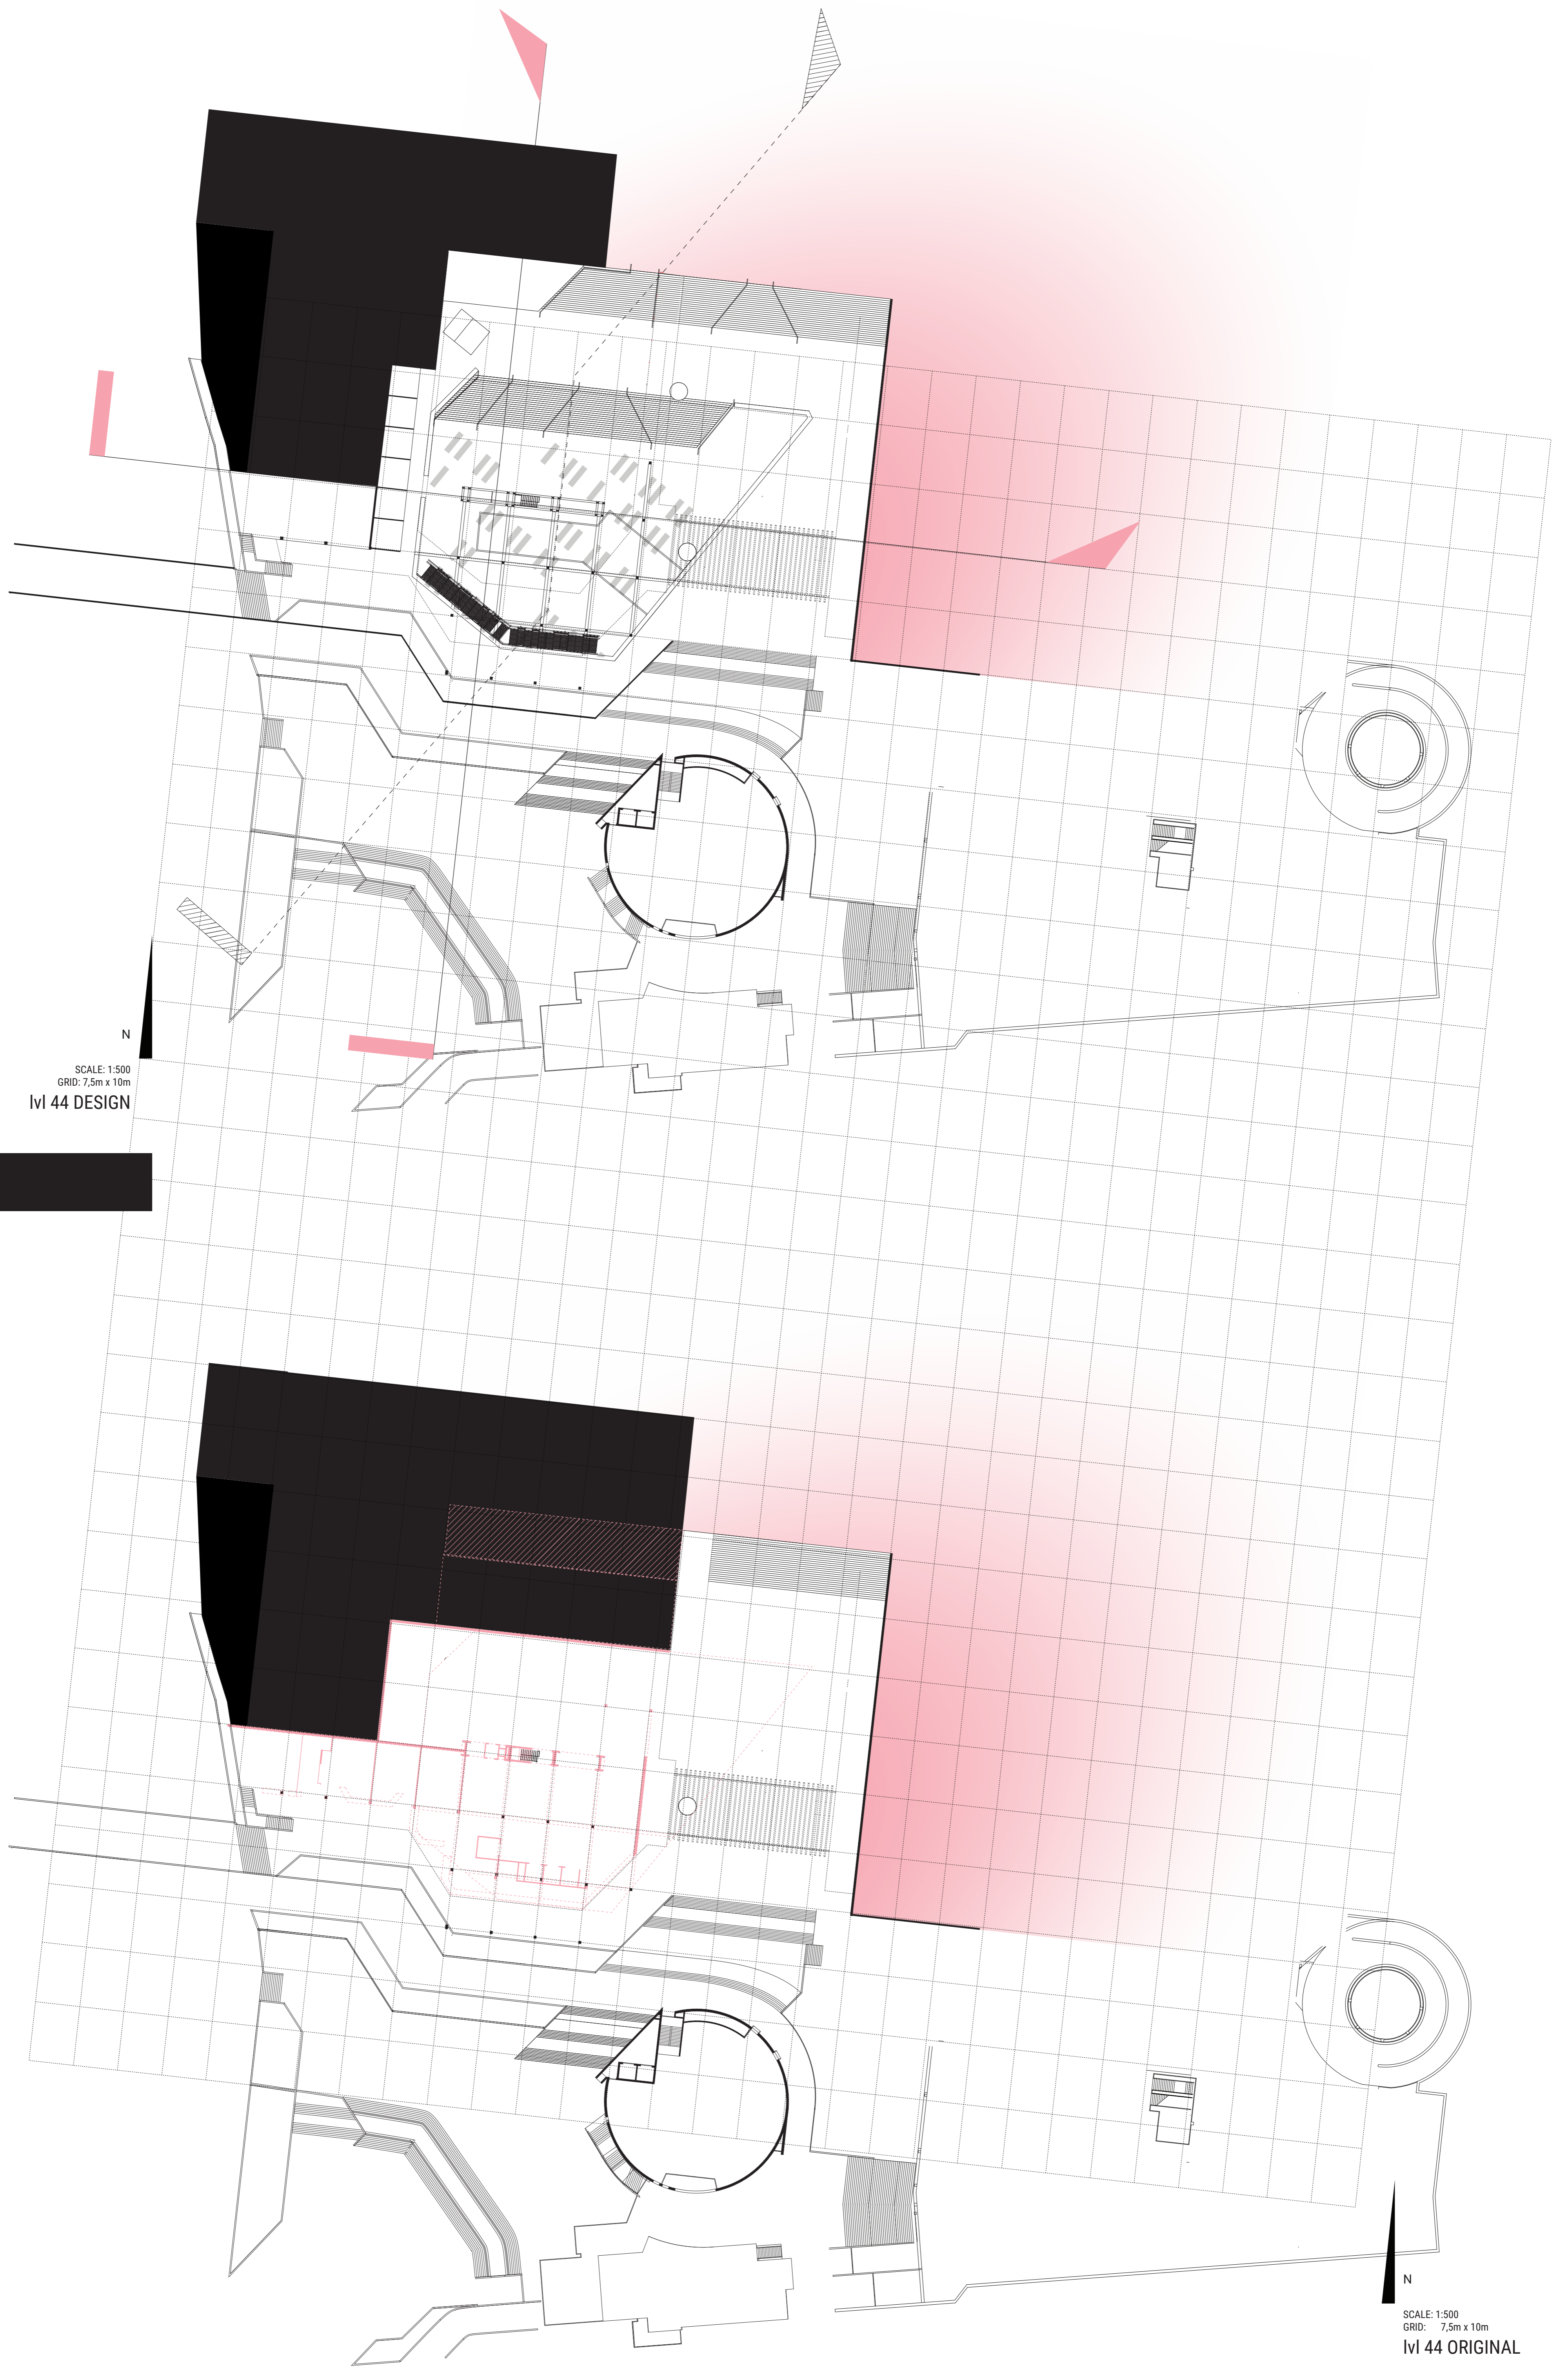

N

SCALE: 1:500
GRID: 7,5m x 10m
SITEPLAN DESIGN

N

SCALE: 1:500
GRID: 7,5m x 10m
Ivl 48 DESIGN

N

SCALE: 1:500
GRID: 7,5m x 10m
Ivl 48 ORIGINAL
PINK = REMOVED.

N
SCALE: 1:500
GRID: 7,5m x 10m
Ivi 44 DESIGN

N
SCALE: 1:500
GRID: 7,5m x 10m
Ivi 44 ORIGINAL
PINK = REMOVED.

SCALE: 1:500
GRID: 7,5m x 10m
Ivl 40 DESIGN

N
SCALE: 1:500
GRID: 7,5m x 10m
Ivl 40 ORIGINAL
PINK = REMOVED.

N

SCALE: 1:500
GRID: 7,5m x 10m
SITEPLAN ORIGINAL
PINK = REMOVED.