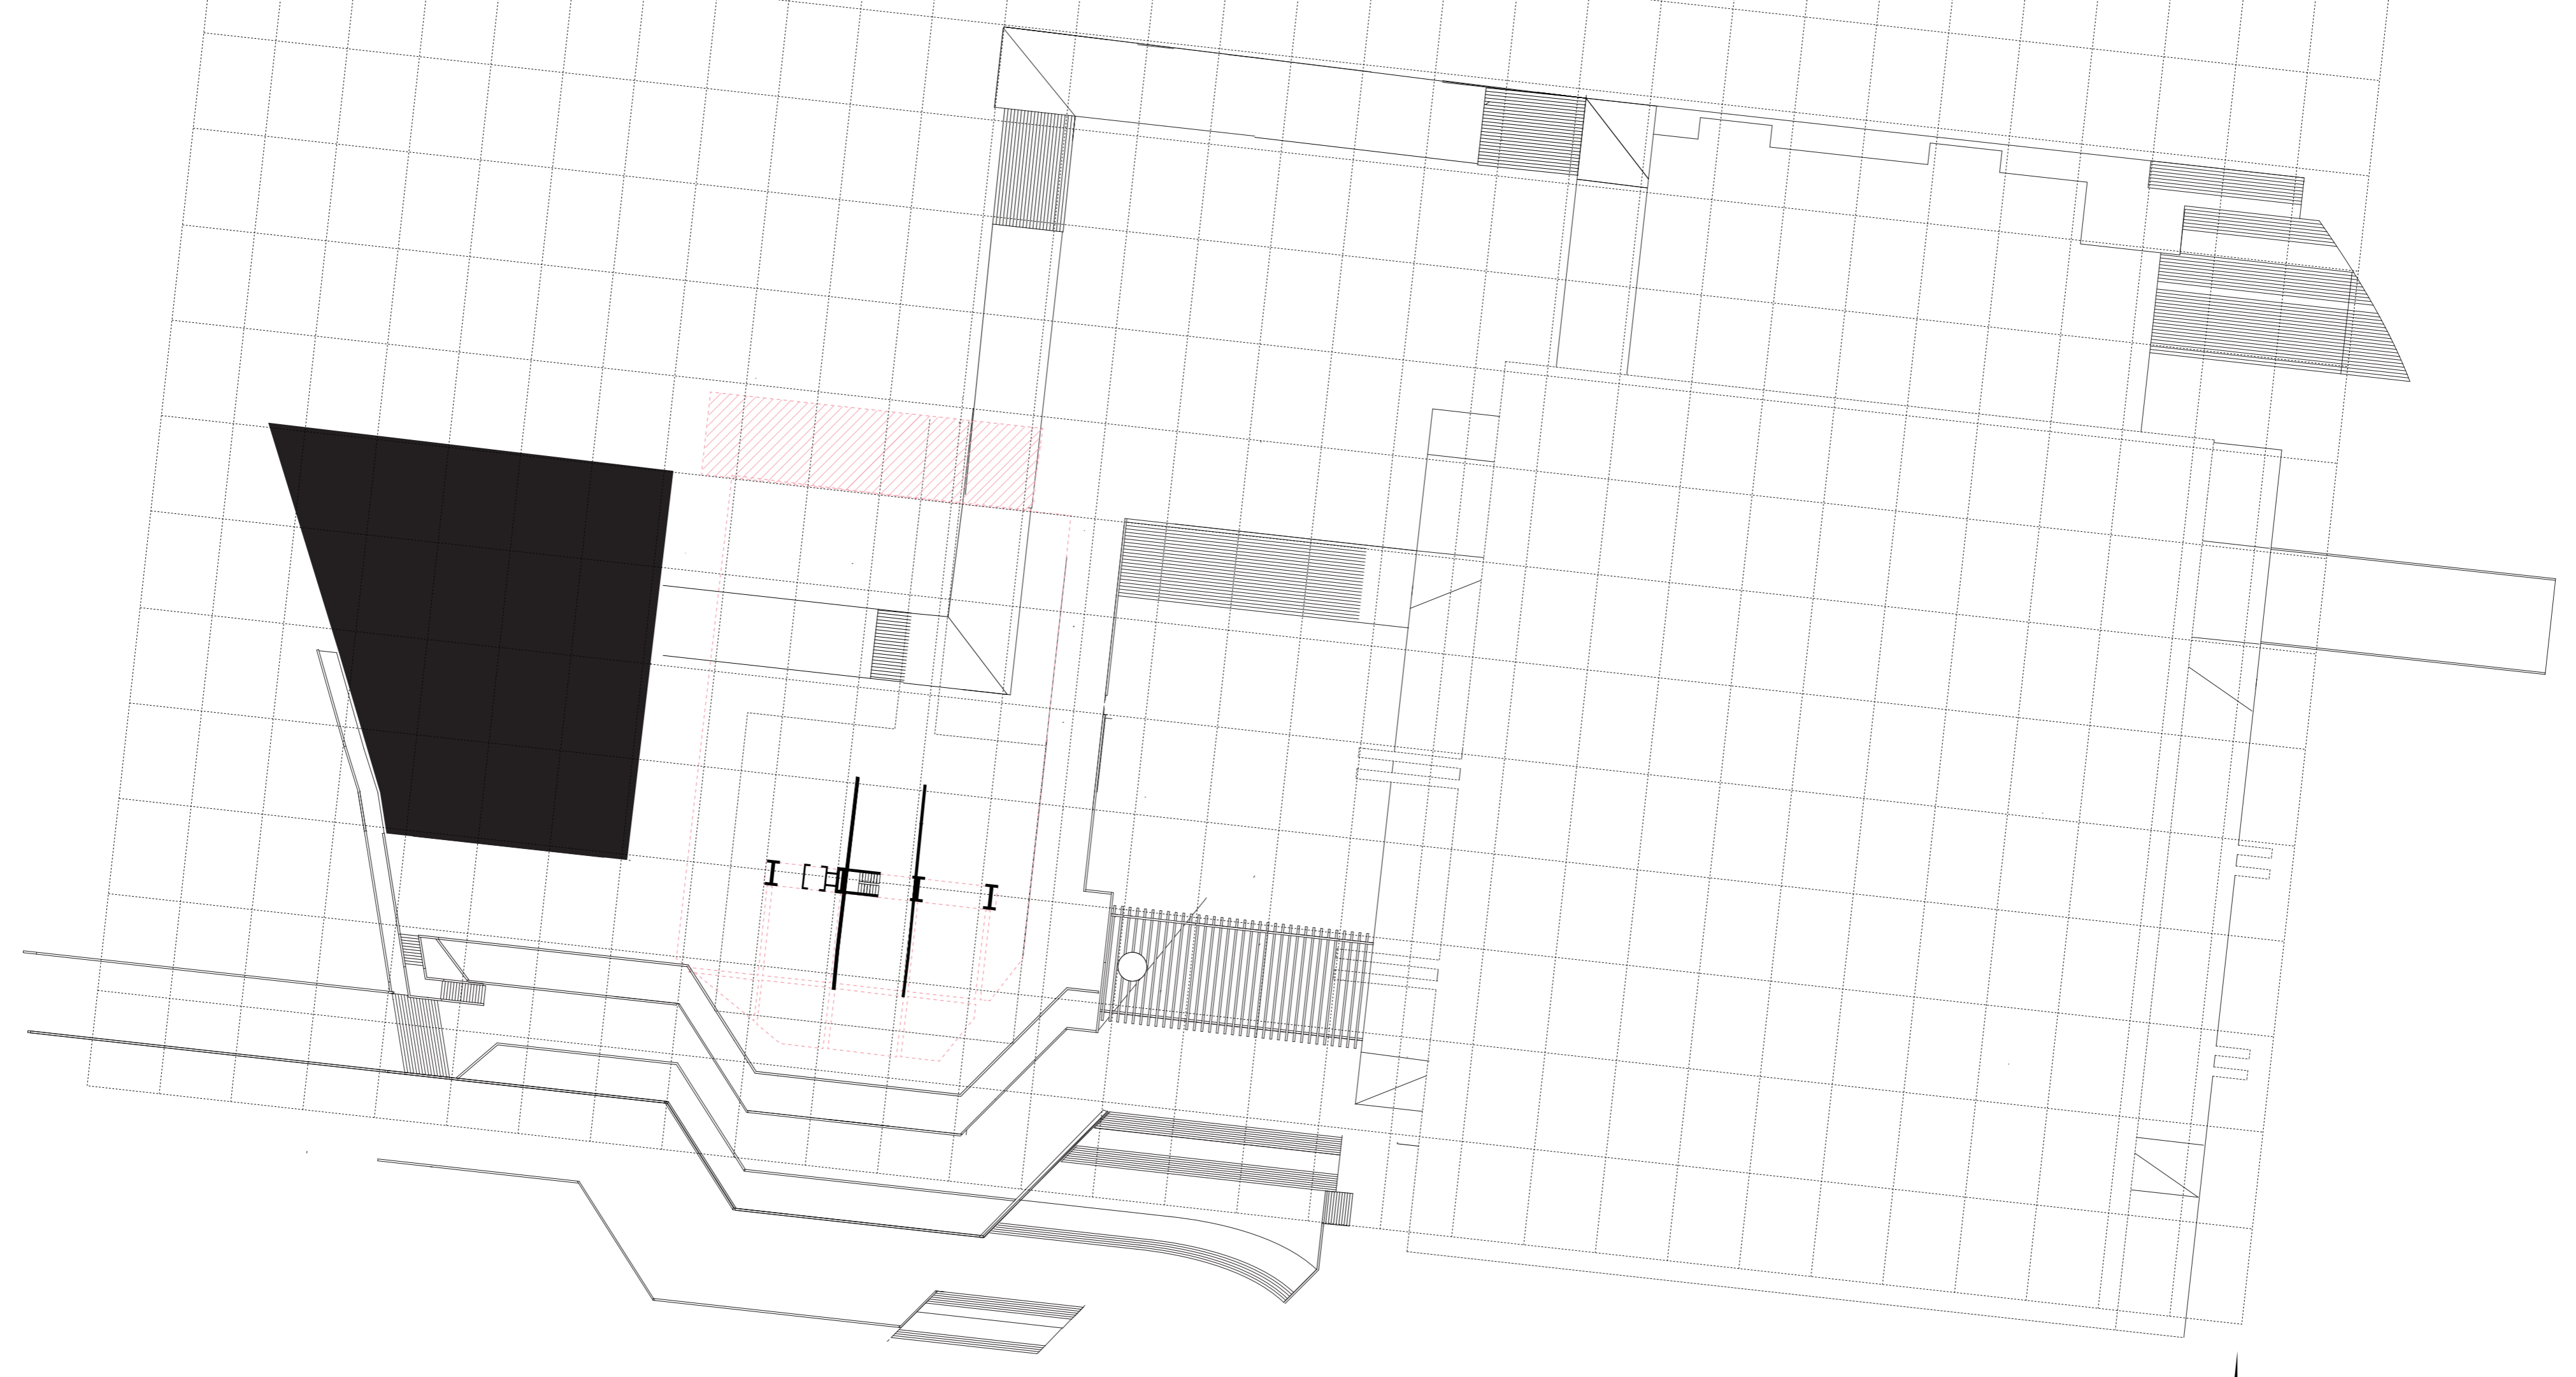

N

SCALE: 1:500
GRID: 7,5m x 10m
SITEPLAN DESIGN

N

SCALE: 1:500
GRID: 7,5m x 10m
Ivl 48 DESIGN

N

SCALE: 1:500
GRID: 7,5m x 10m
Ivl 48 ORIGINAL
PINK = REMOVED.

N
SCALE: 1:500
GRID: 7,5m x 10m
Ivi 44 DESIGN

N
SCALE: 1:500
GRID: 7,5m x 10m
Ivi 44 ORIGINAL
PINK = REMOVED.

SCALE: 1:500
GRID: 7,5m x 10m
Ivl 40 DESIGN

N
SCALE: 1:500
GRID: 7,5m x 10m
Ivl 40 ORIGINAL
PINK = REMOVED.

N

SCALE: 1:500
GRID: 7,5m x 10m
SITEPLAN ORIGINAL
PINK = REMOVED.