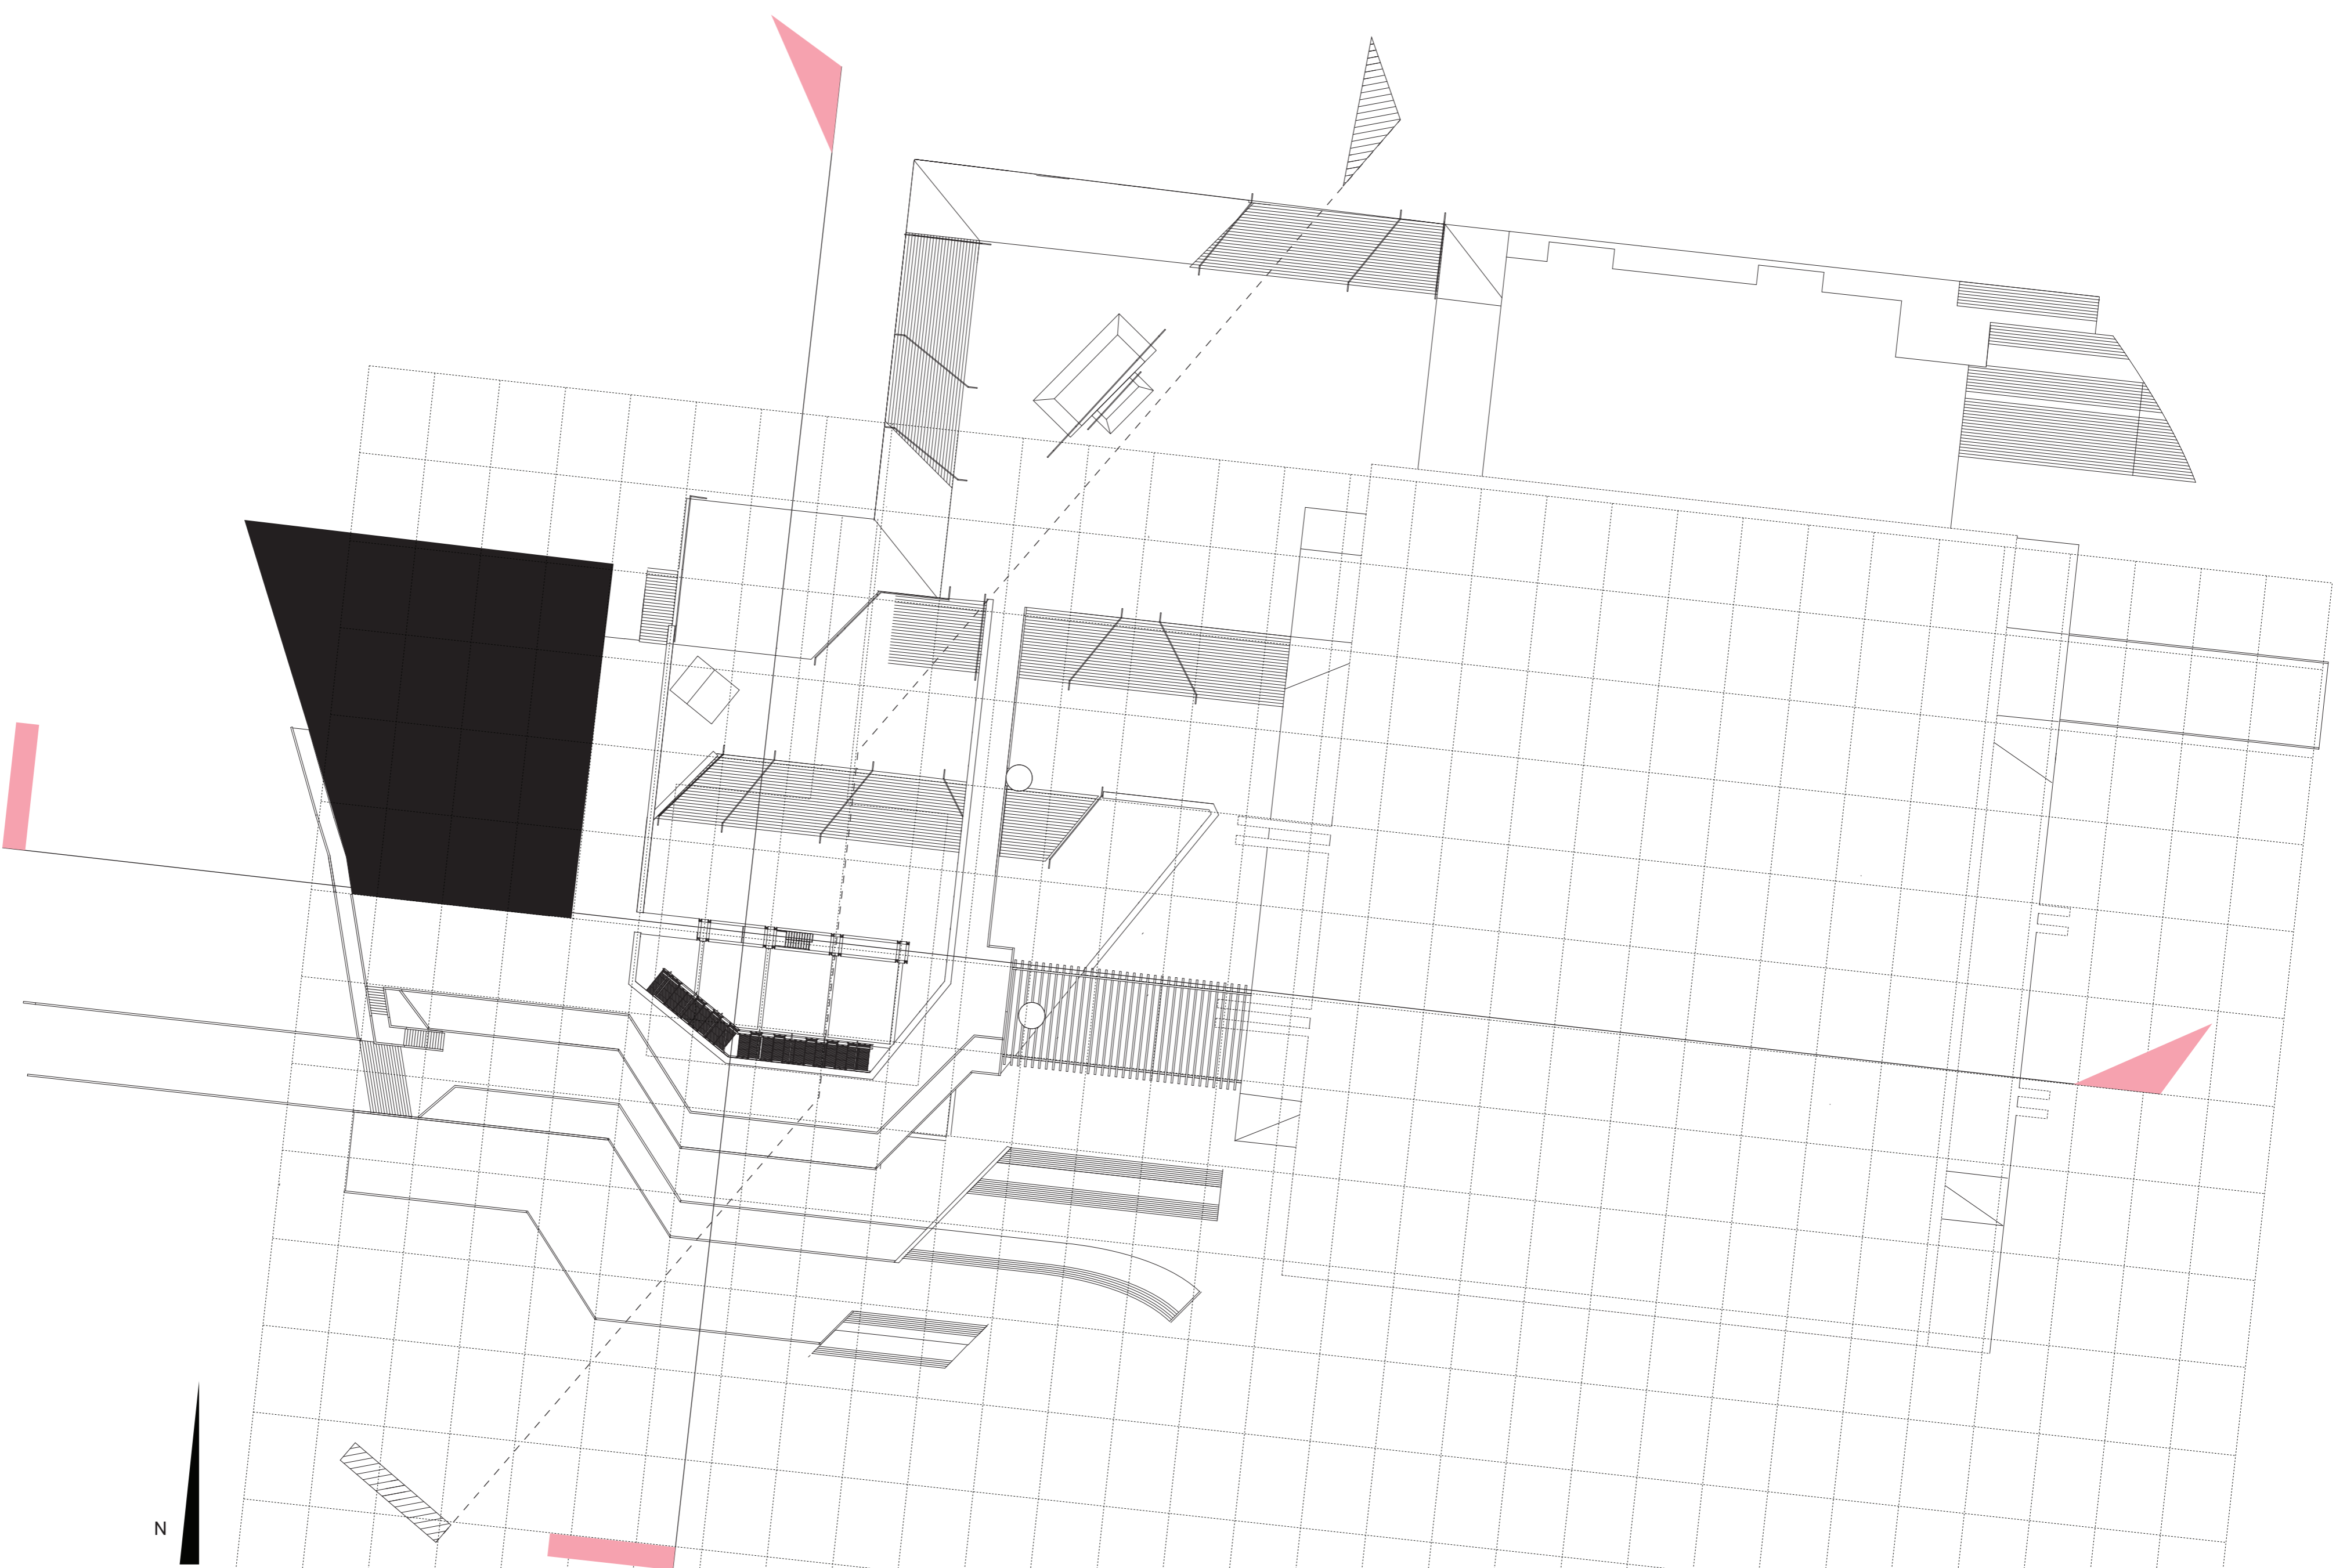

N

SCALE: 1:500
GRID: 7,5m x 10m
SITEPLAN DESIGN

N

SCALE: 1:500
GRID: 7,5m x 10m
Ivl 48 DESIGN

N

SCALE: 1:500
GRID: 7,5m x 10m
Ivl 48 ORIGINAL
PINK = REMOVED.

N
SCALE: 1:500
GRID: 7,5m x 10m
Ivi 44 DESIGN

N
SCALE: 1:500
GRID: 7,5m x 10m
Ivi 44 ORIGINAL
PINK = REMOVED.

SCALE: 1:500
GRID: 7,5m x 10m
Ivl 40 DESIGN

N
SCALE: 1:500
GRID: 7,5m x 10m
Ivl 40 ORIGINAL
PINK = REMOVED.

N

SCALE: 1:500
GRID: 7,5m x 10m
SITEPLAN ORIGINAL
PINK = REMOVED.