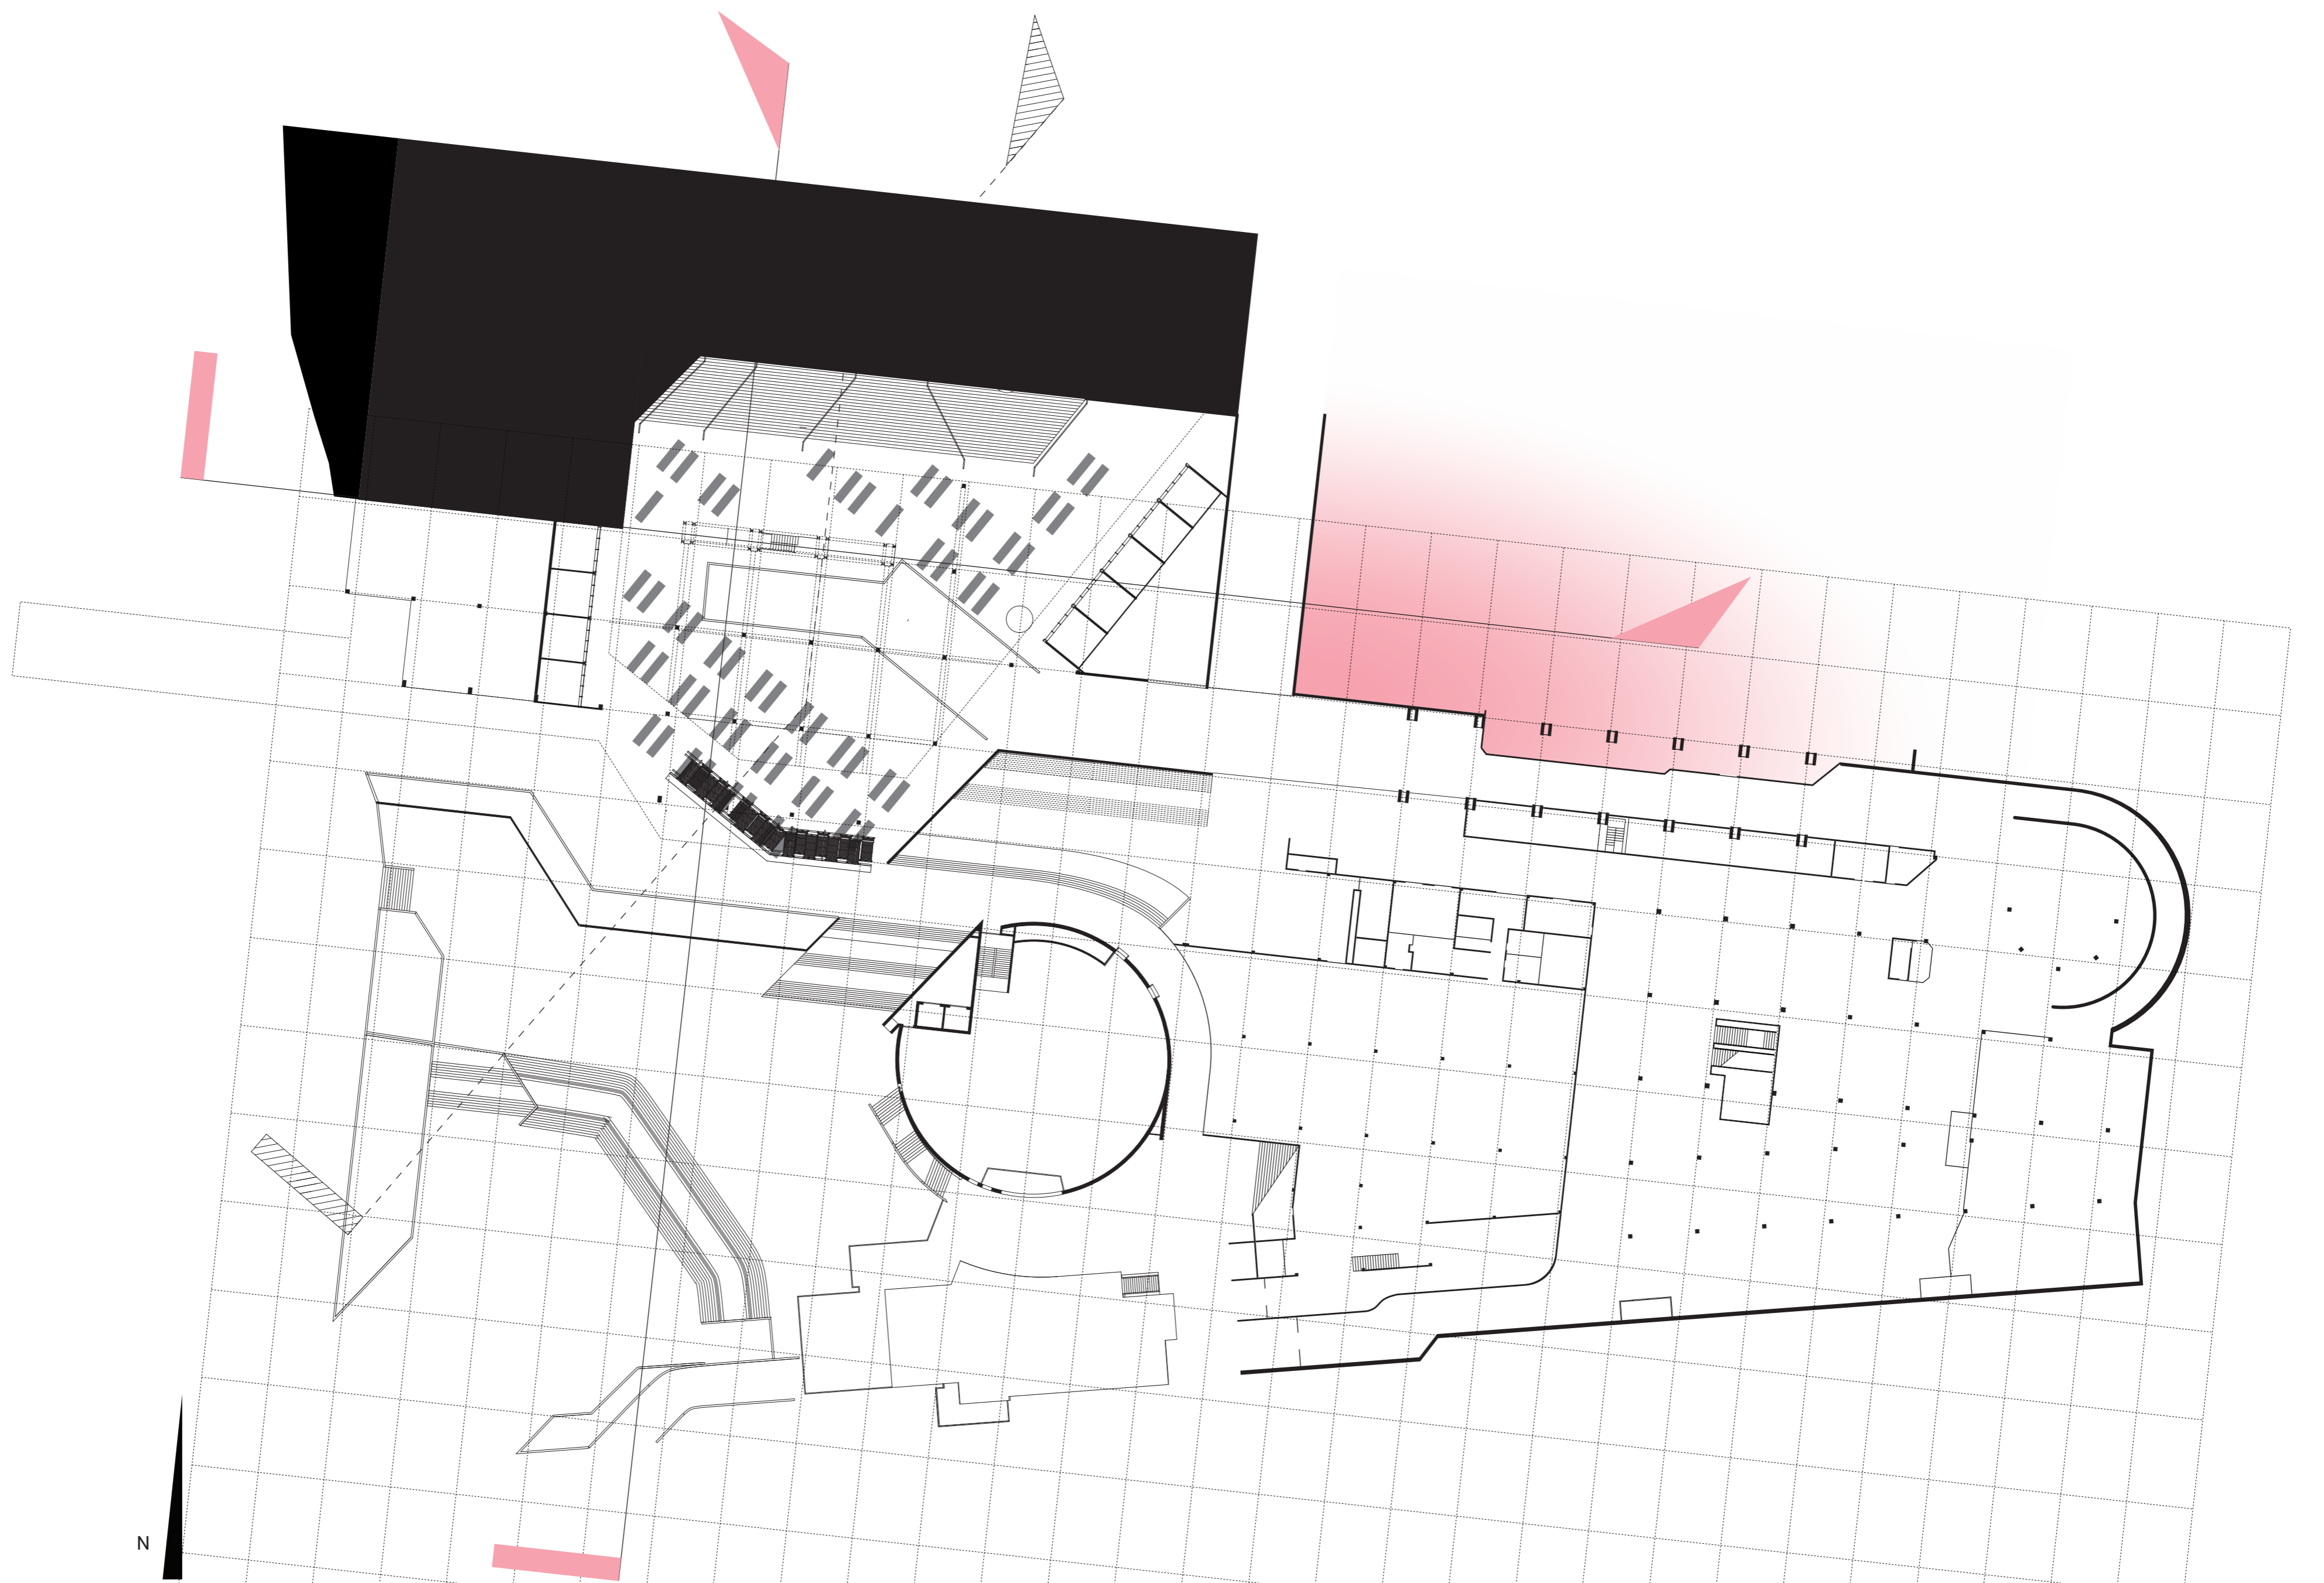

N

SCALE: 1:500
GRID: 7,5m x 10m
SITEPLAN DESIGN

N

SCALE: 1:500
GRID: 7,5m x 10m
Ivl 48 DESIGN

N

SCALE: 1:500
GRID: 7,5m x 10m
Ivl 48 ORIGINAL
PINK = REMOVED.

N
SCALE: 1:500
GRID: 7,5m x 10m
Ivi 44 DESIGN

N
SCALE: 1:500
GRID: 7,5m x 10m
Ivi 44 ORIGINAL
PINK = REMOVED.

SCALE: 1:500
GRID: 7,5m x 10m
Ivl 40 DESIGN

N
SCALE: 1:500
GRID: 7,5m x 10m
Ivl 40 ORIGINAL
PINK = REMOVED.

N

SCALE: 1:500
GRID: 7,5m x 10m
SITEPLAN ORIGINAL
PINK = REMOVED.