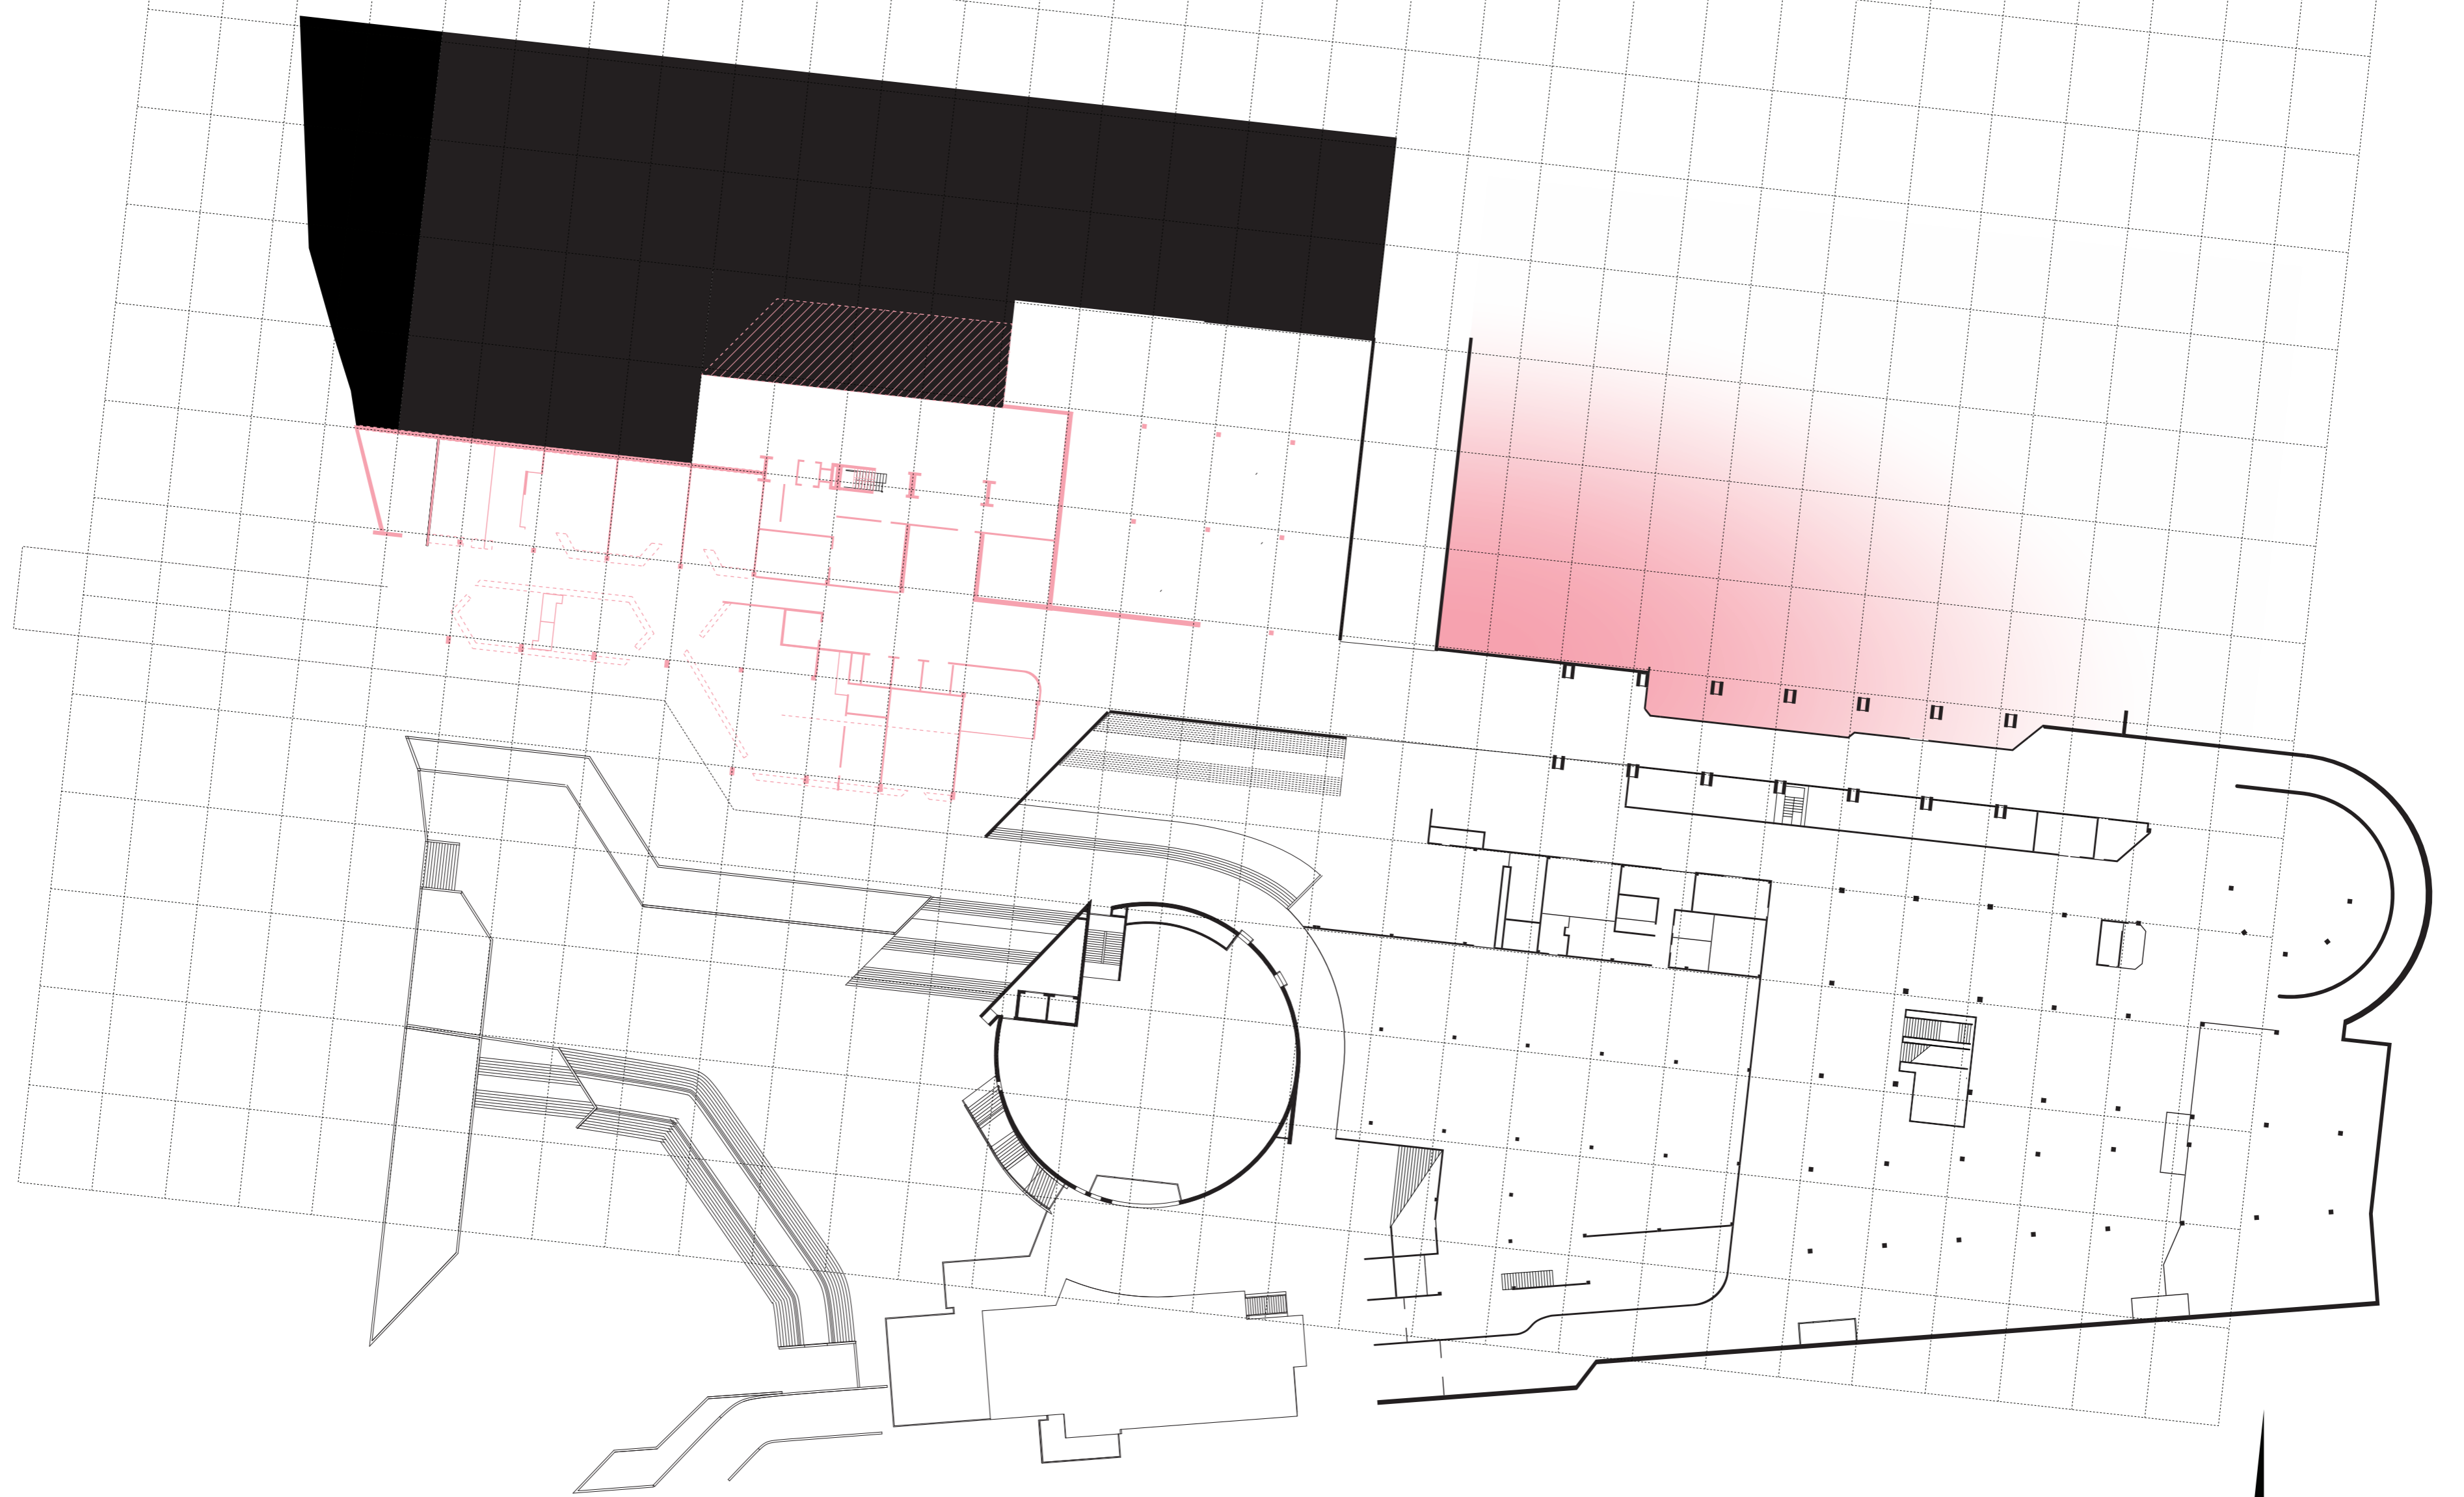

N

SCALE: 1:500
GRID: 7,5m x 10m
SITEPLAN DESIGN

N

SCALE: 1:500
GRID: 7,5m x 10m
Ivl 48 DESIGN

N

SCALE: 1:500
GRID: 7,5m x 10m
Ivl 48 ORIGINAL
PINK = REMOVED.

N
SCALE: 1:500
GRID: 7,5m x 10m
Ivi 44 DESIGN

N
SCALE: 1:500
GRID: 7,5m x 10m
Ivi 44 ORIGINAL
PINK = REMOVED.

SCALE: 1:500
GRID: 7,5m x 10m
Ivl 40 DESIGN

N
SCALE: 1:500
GRID: 7,5m x 10m
Ivl 40 ORIGINAL
PINK = REMOVED.

N

SCALE: 1:500
GRID: 7,5m x 10m
SITEPLAN ORIGINAL
PINK = REMOVED.