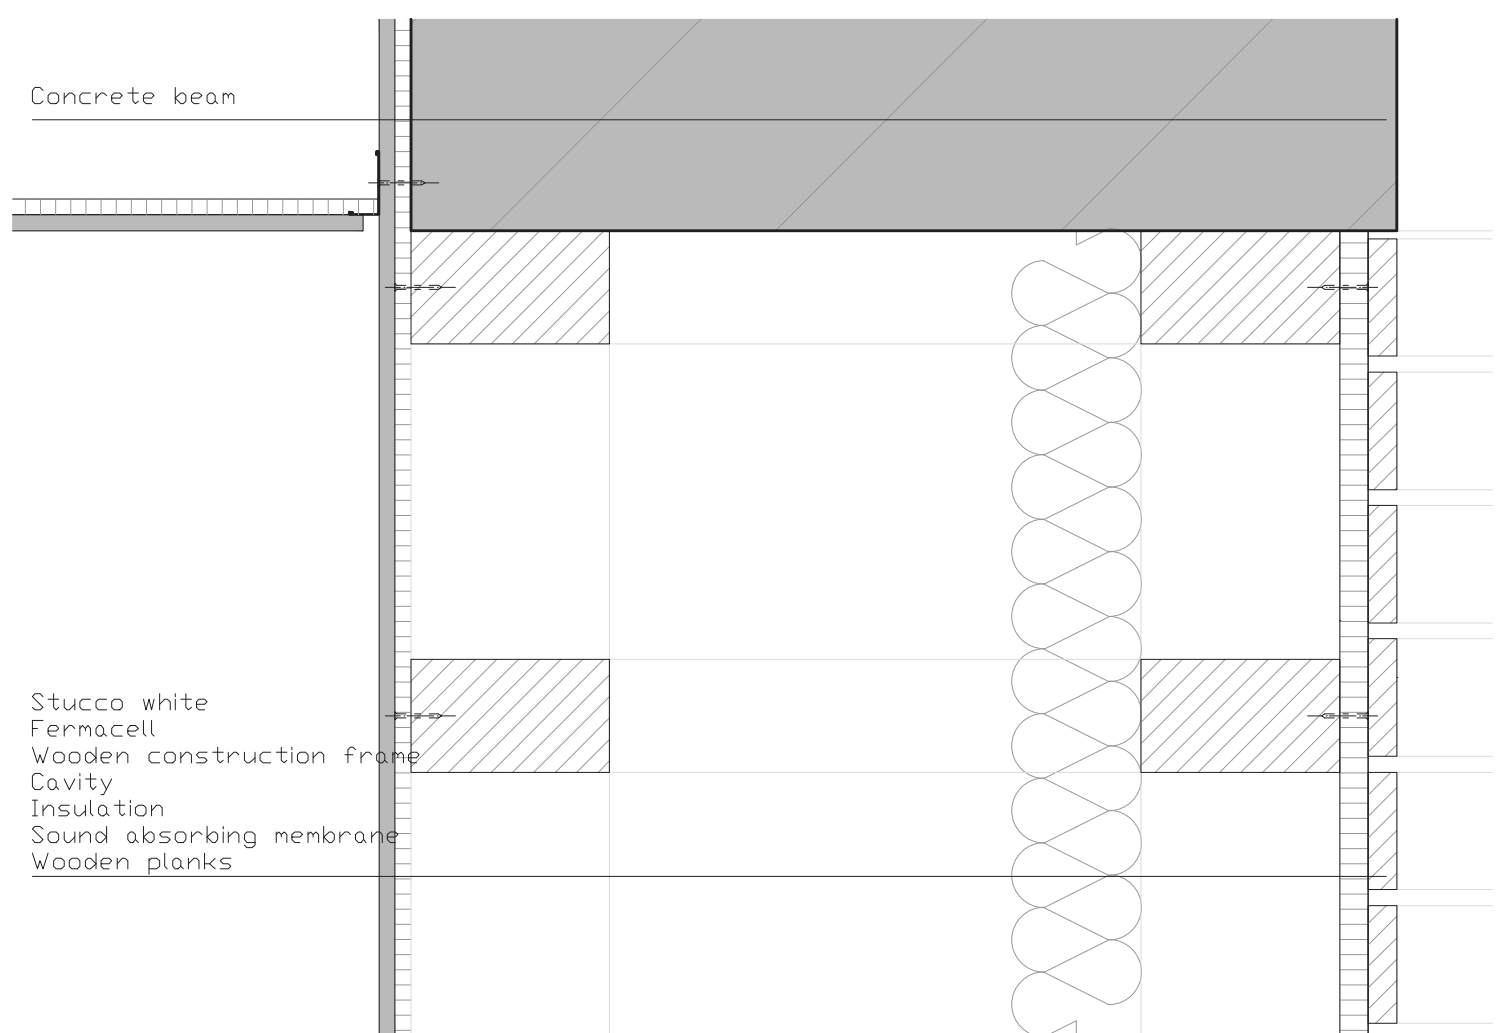

detail 18

detail 17

detail 16

detail 15

detail 14

detail 20

DETAILS 1:5

HORIZONTAL SECTION 3-3 1:20

CROSS SECTION B-B 1:20

COURTYARD ELEVATION

SPORTS HALL ELEVATION B-B 1:20

HORIZONTAL SECTION 4-4 1:20

REHABILITATION CENTRE

CONNECTING PEOPLE

BLURRING THE BORDERS BETWEEN THE CLINIC AND THE CITY

FRANK DE VLEESCHHOUWER  
1544667