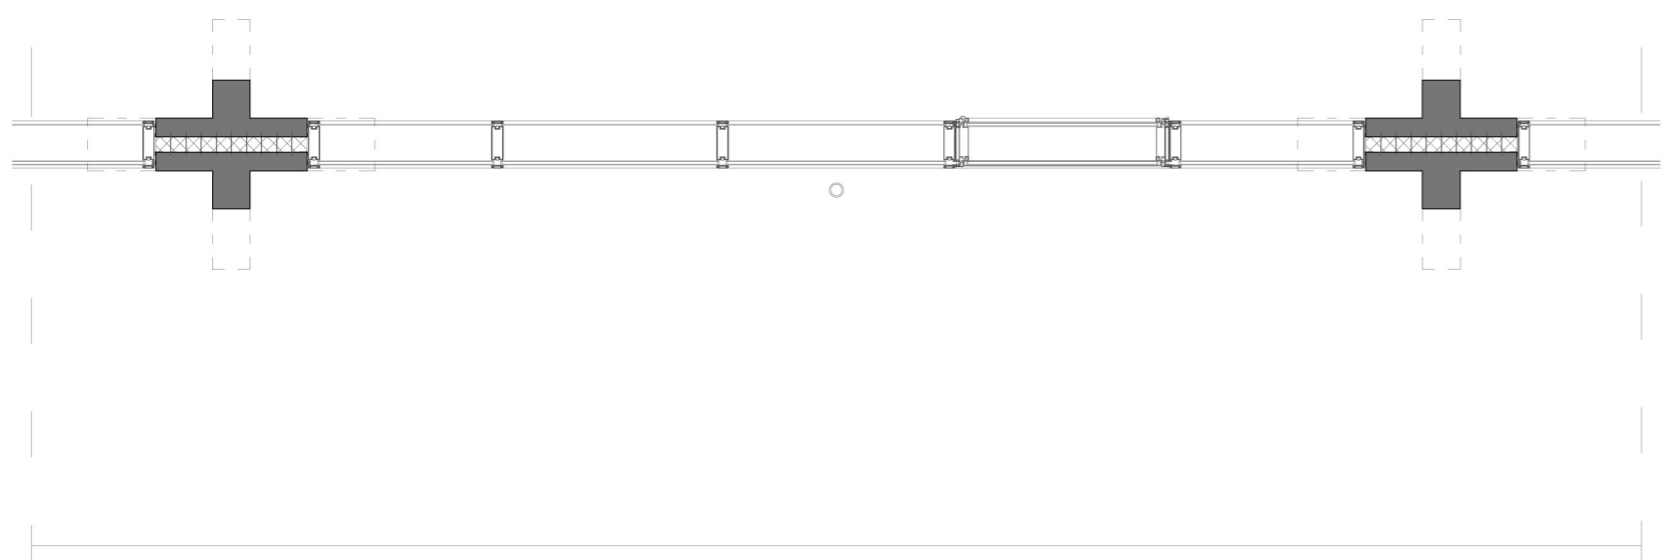

# The green study centre

fragment south facade 1:50