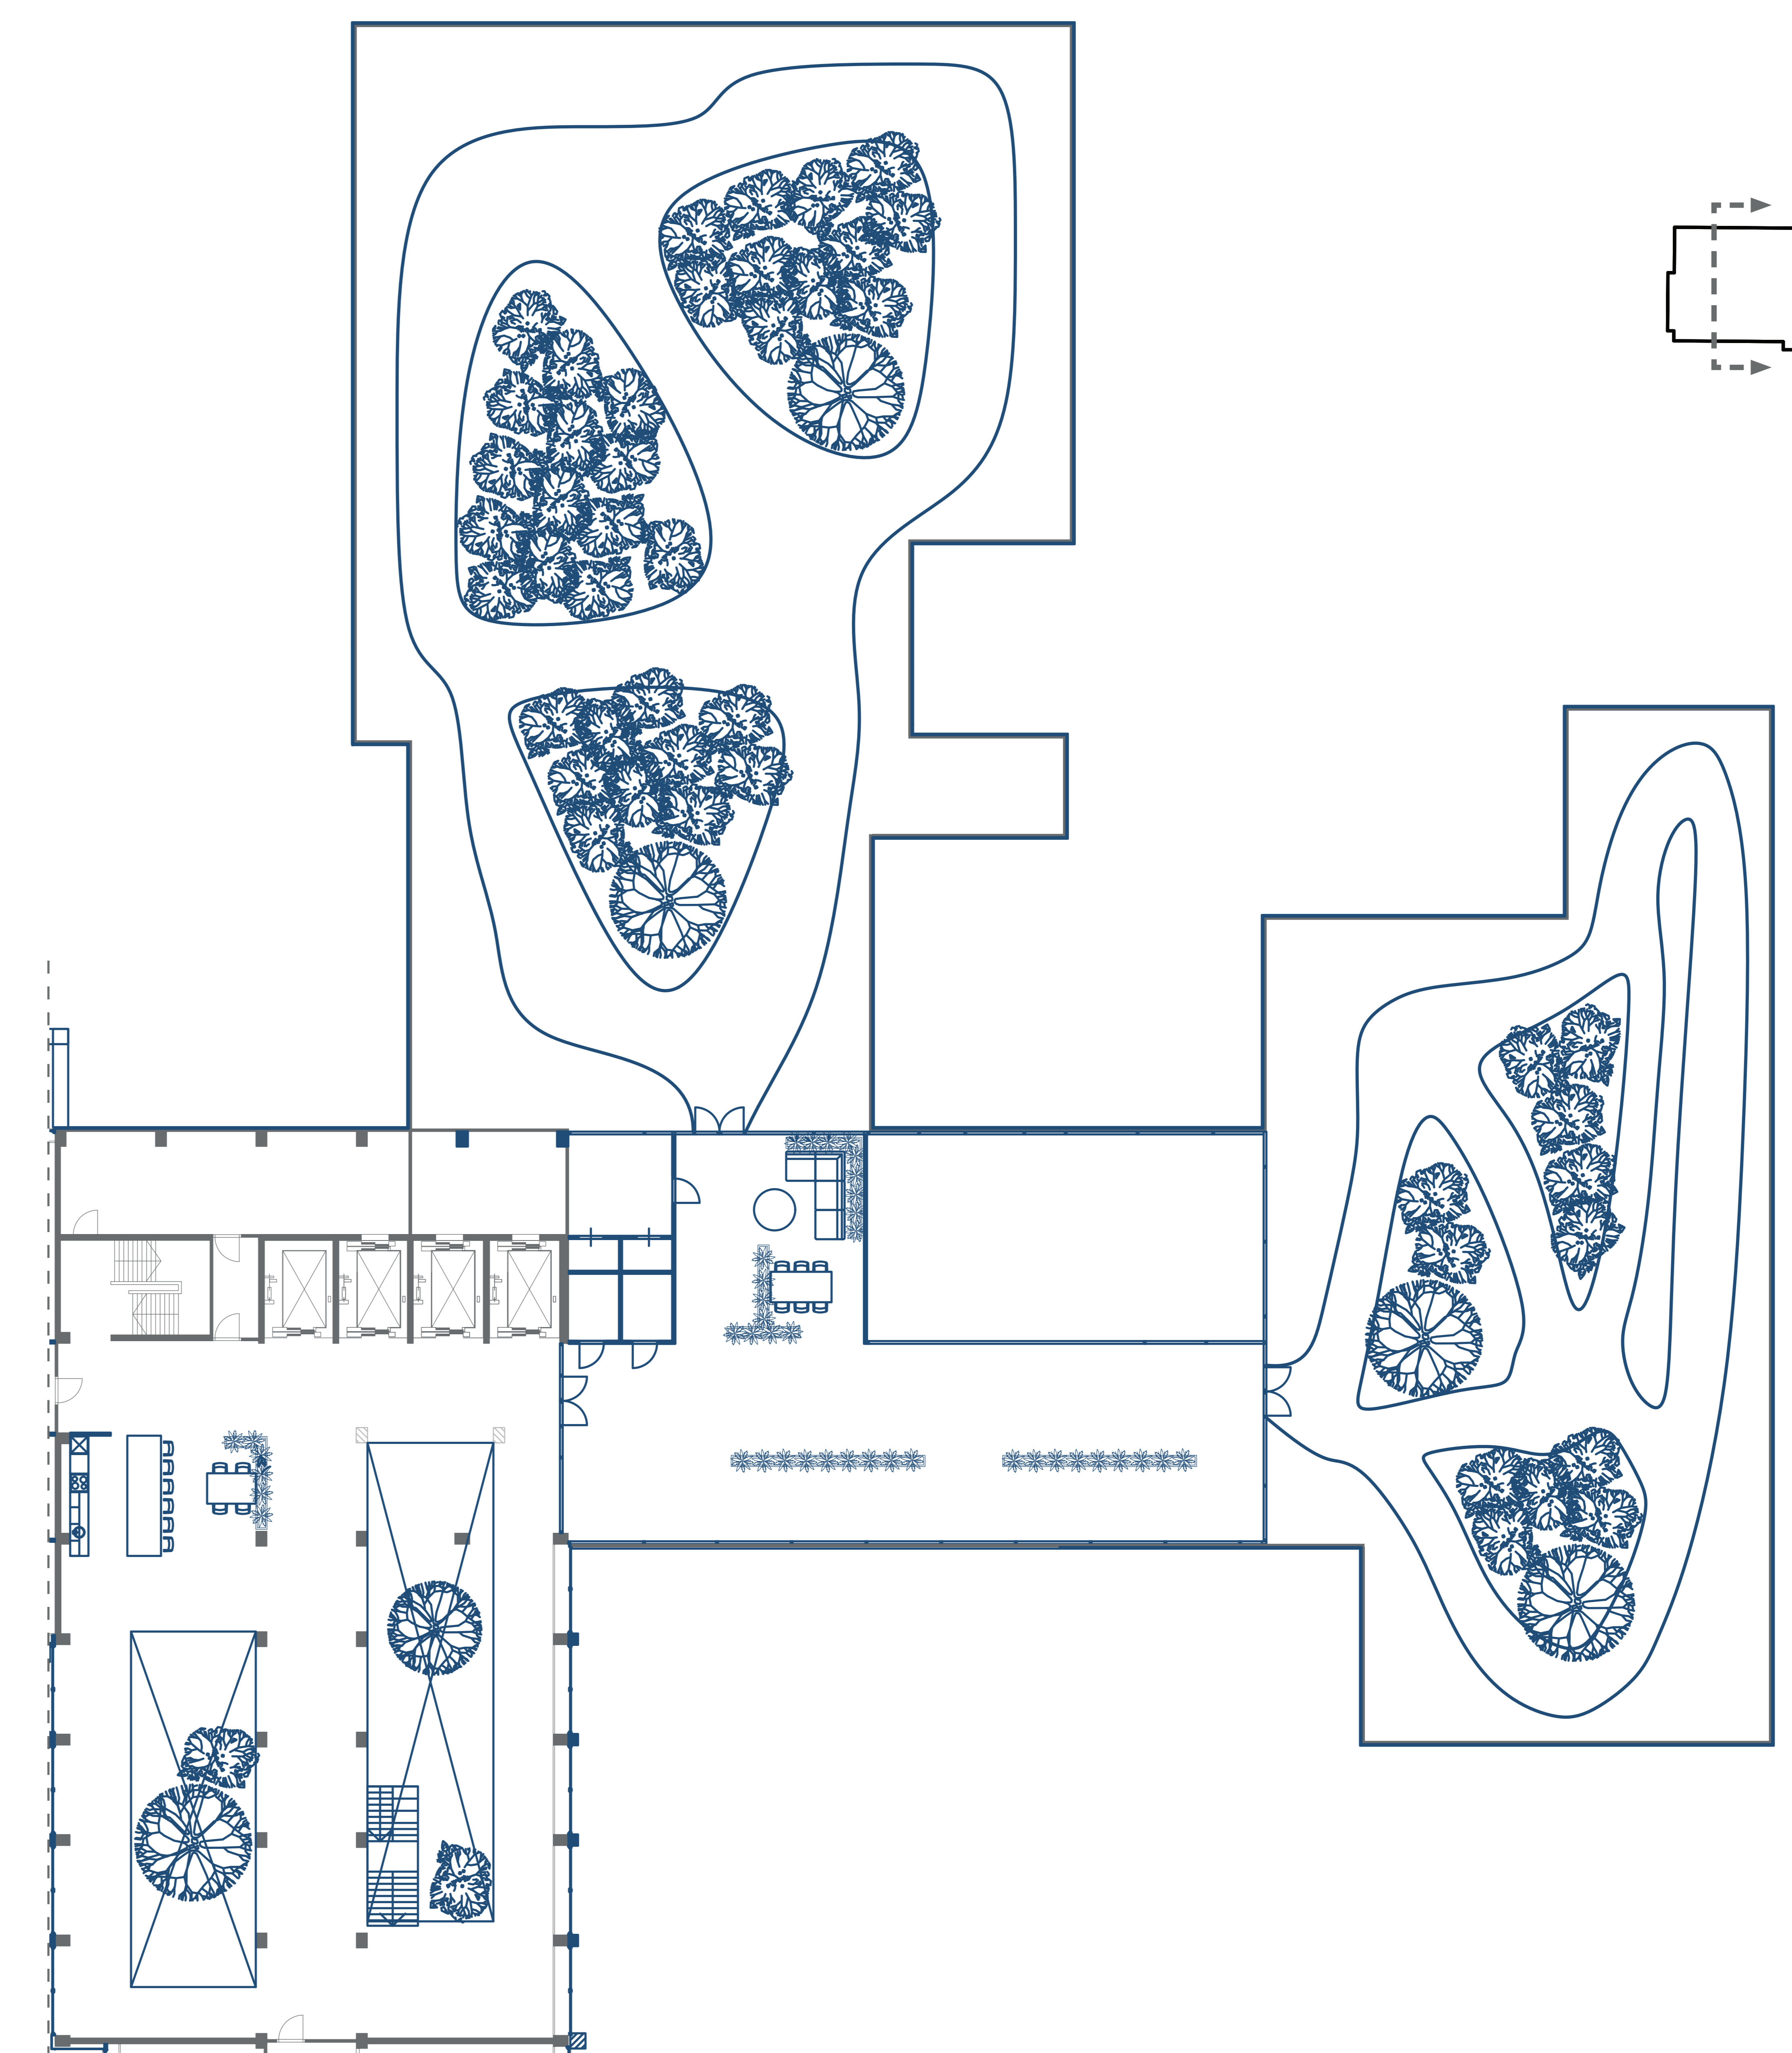

# DESIGN FOR PEOPLE WITH DEMENTIA

Atrium (bring nature inside)

Green facade (view on nature)

Glass house & roof gardens

Green roof & gardens

New

C1 | SCALE 1:100

A | SCALE 1:100

A & D | SCALE 1:100

ROOMS | SCALE 1:50

A-A | SCALE 1:100

B-B | SCALE 1:100

C-C | SCALE 1:100

WEST ELEVATION

SOUTH ELEVATION

EAST ELEVATION

A-A 1 PERSPECTIVE SECTION