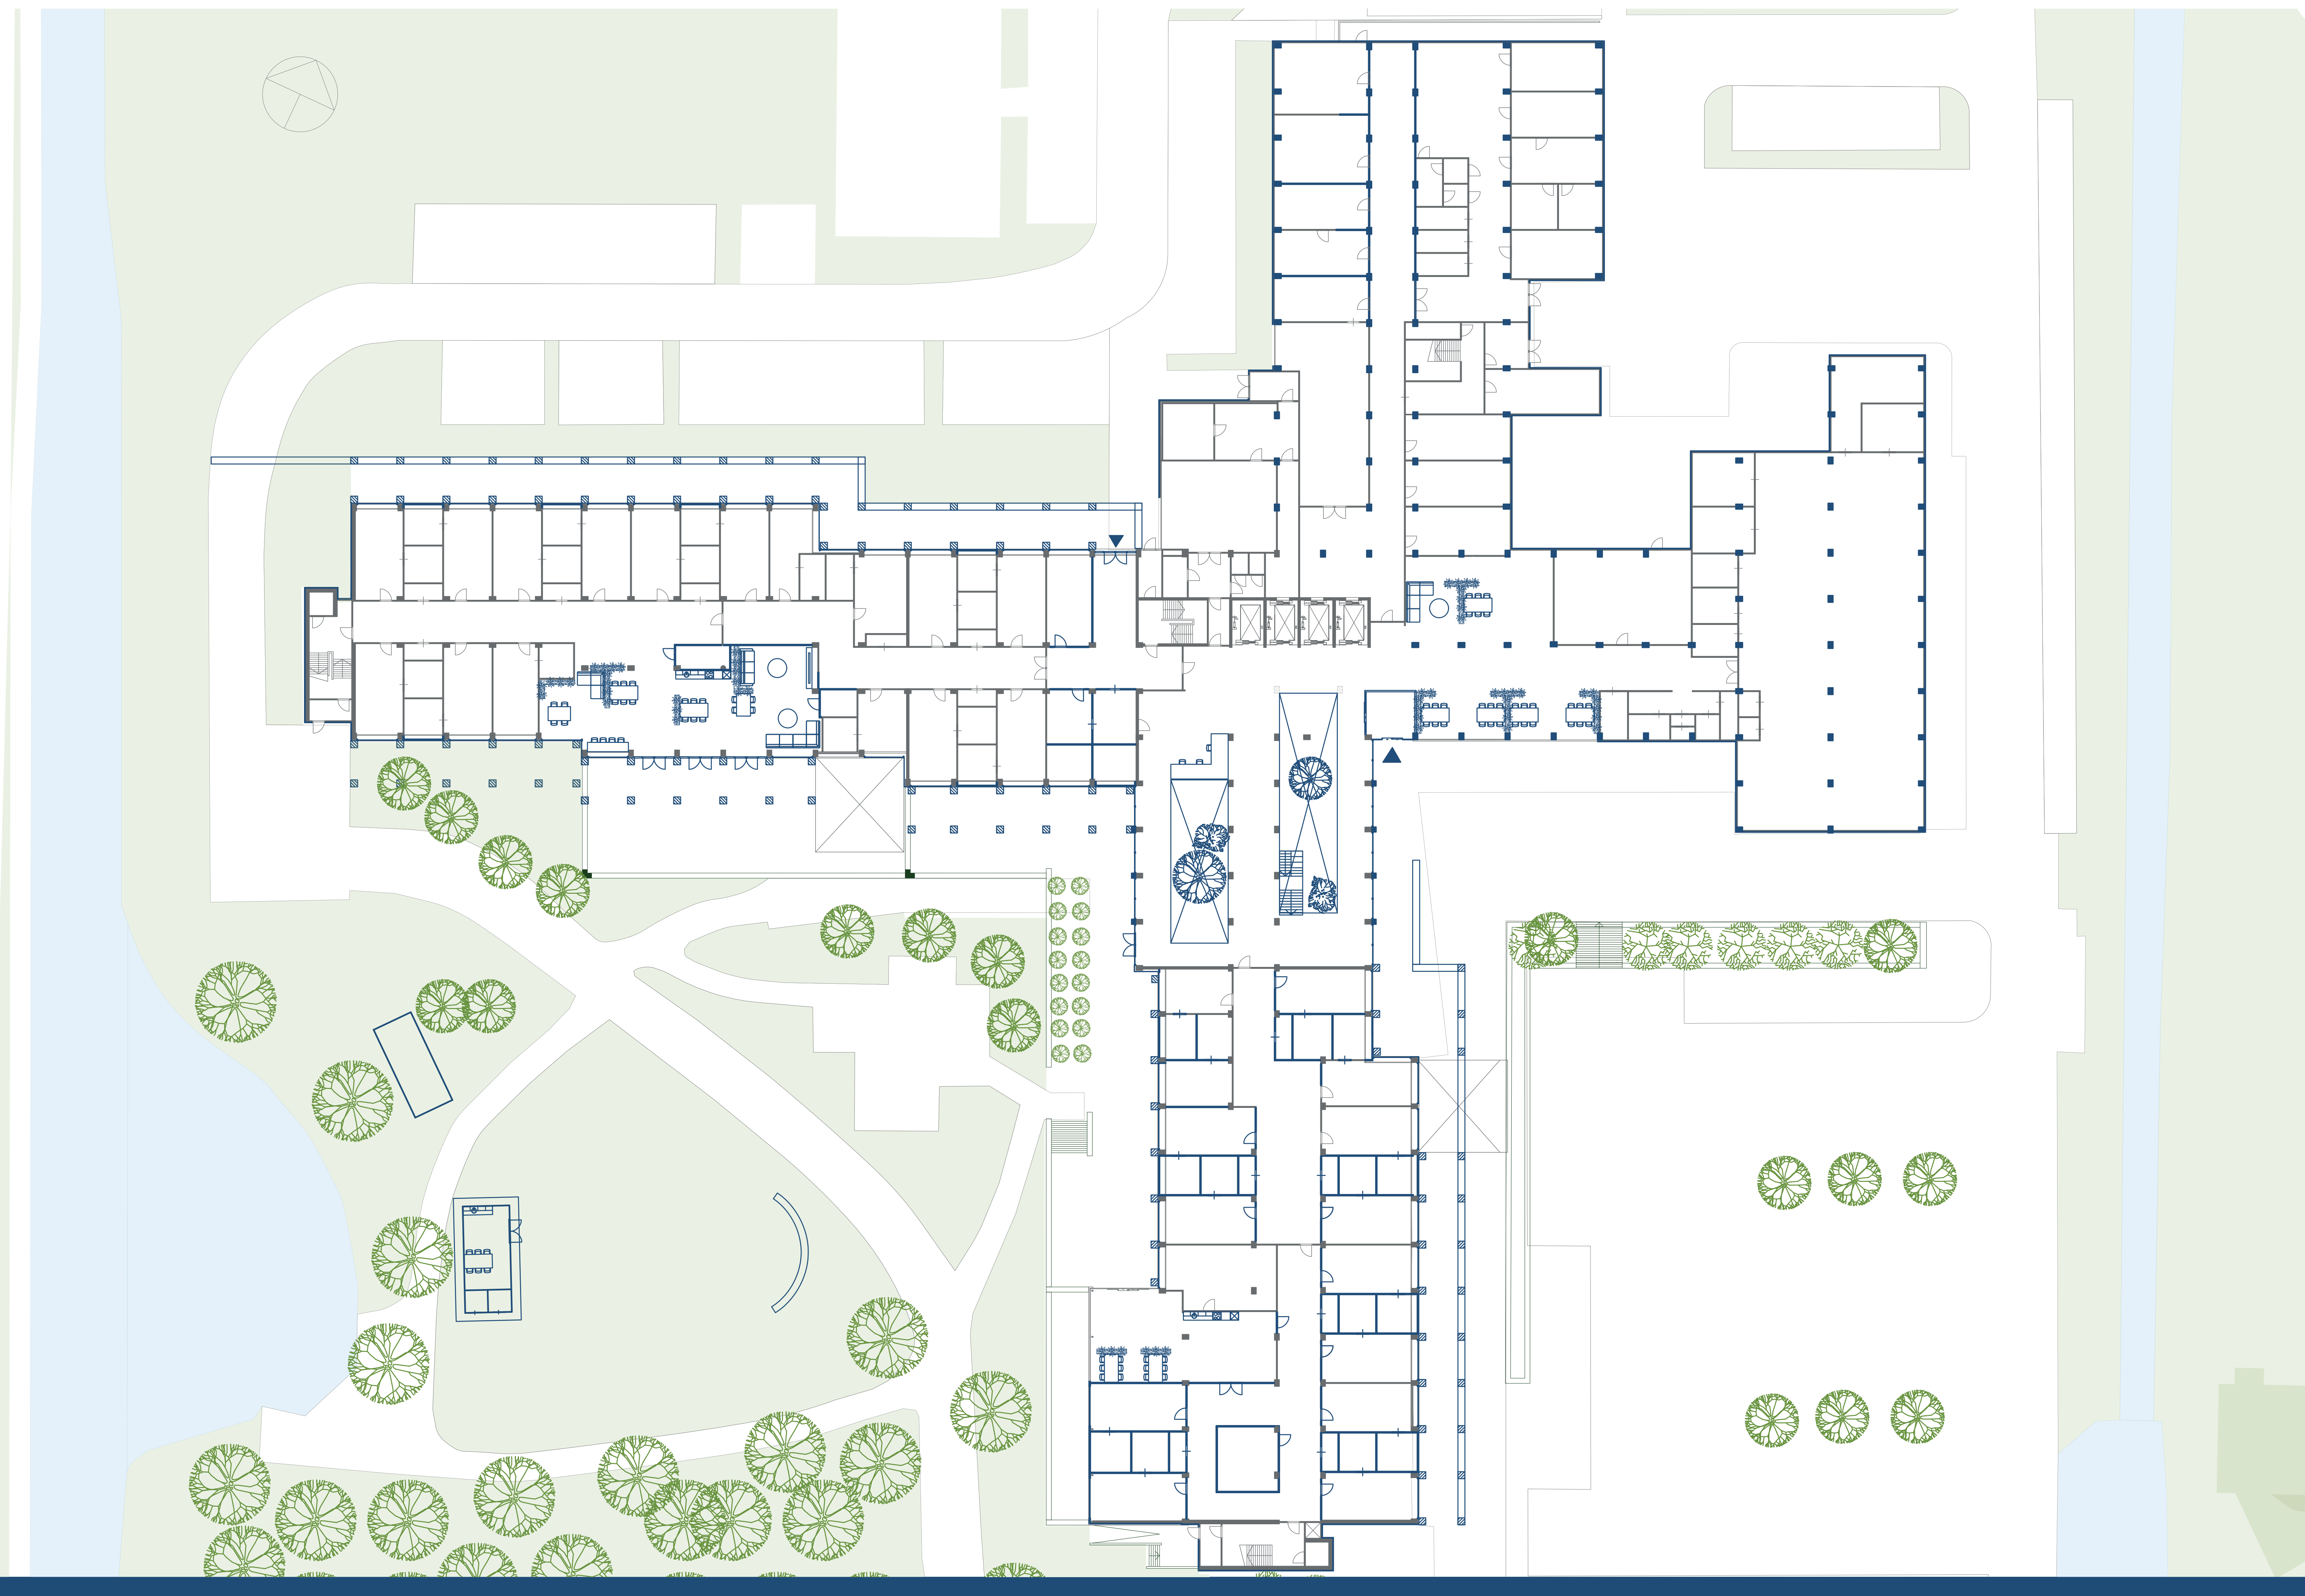

# DESIGN FOR PEOPLE WITH DEMENTIA

Atrium (bring nature inside)

Green facade (view on nature)

Glass house & roof gardens

Green roof & gardens

New

C1 | SCALE 1:100

A | SCALE 1:100

A & D | SCALE 1:100

ROOMS | SCALE 1:50

A-A | SCALE 1:100

B-B | SCALE 1:100

C-C | SCALE 1:100

WEST ELEVATION

SOUTH ELEVATION

EAST ELEVATION

A-A 1 PERSPECTIVE SECTION