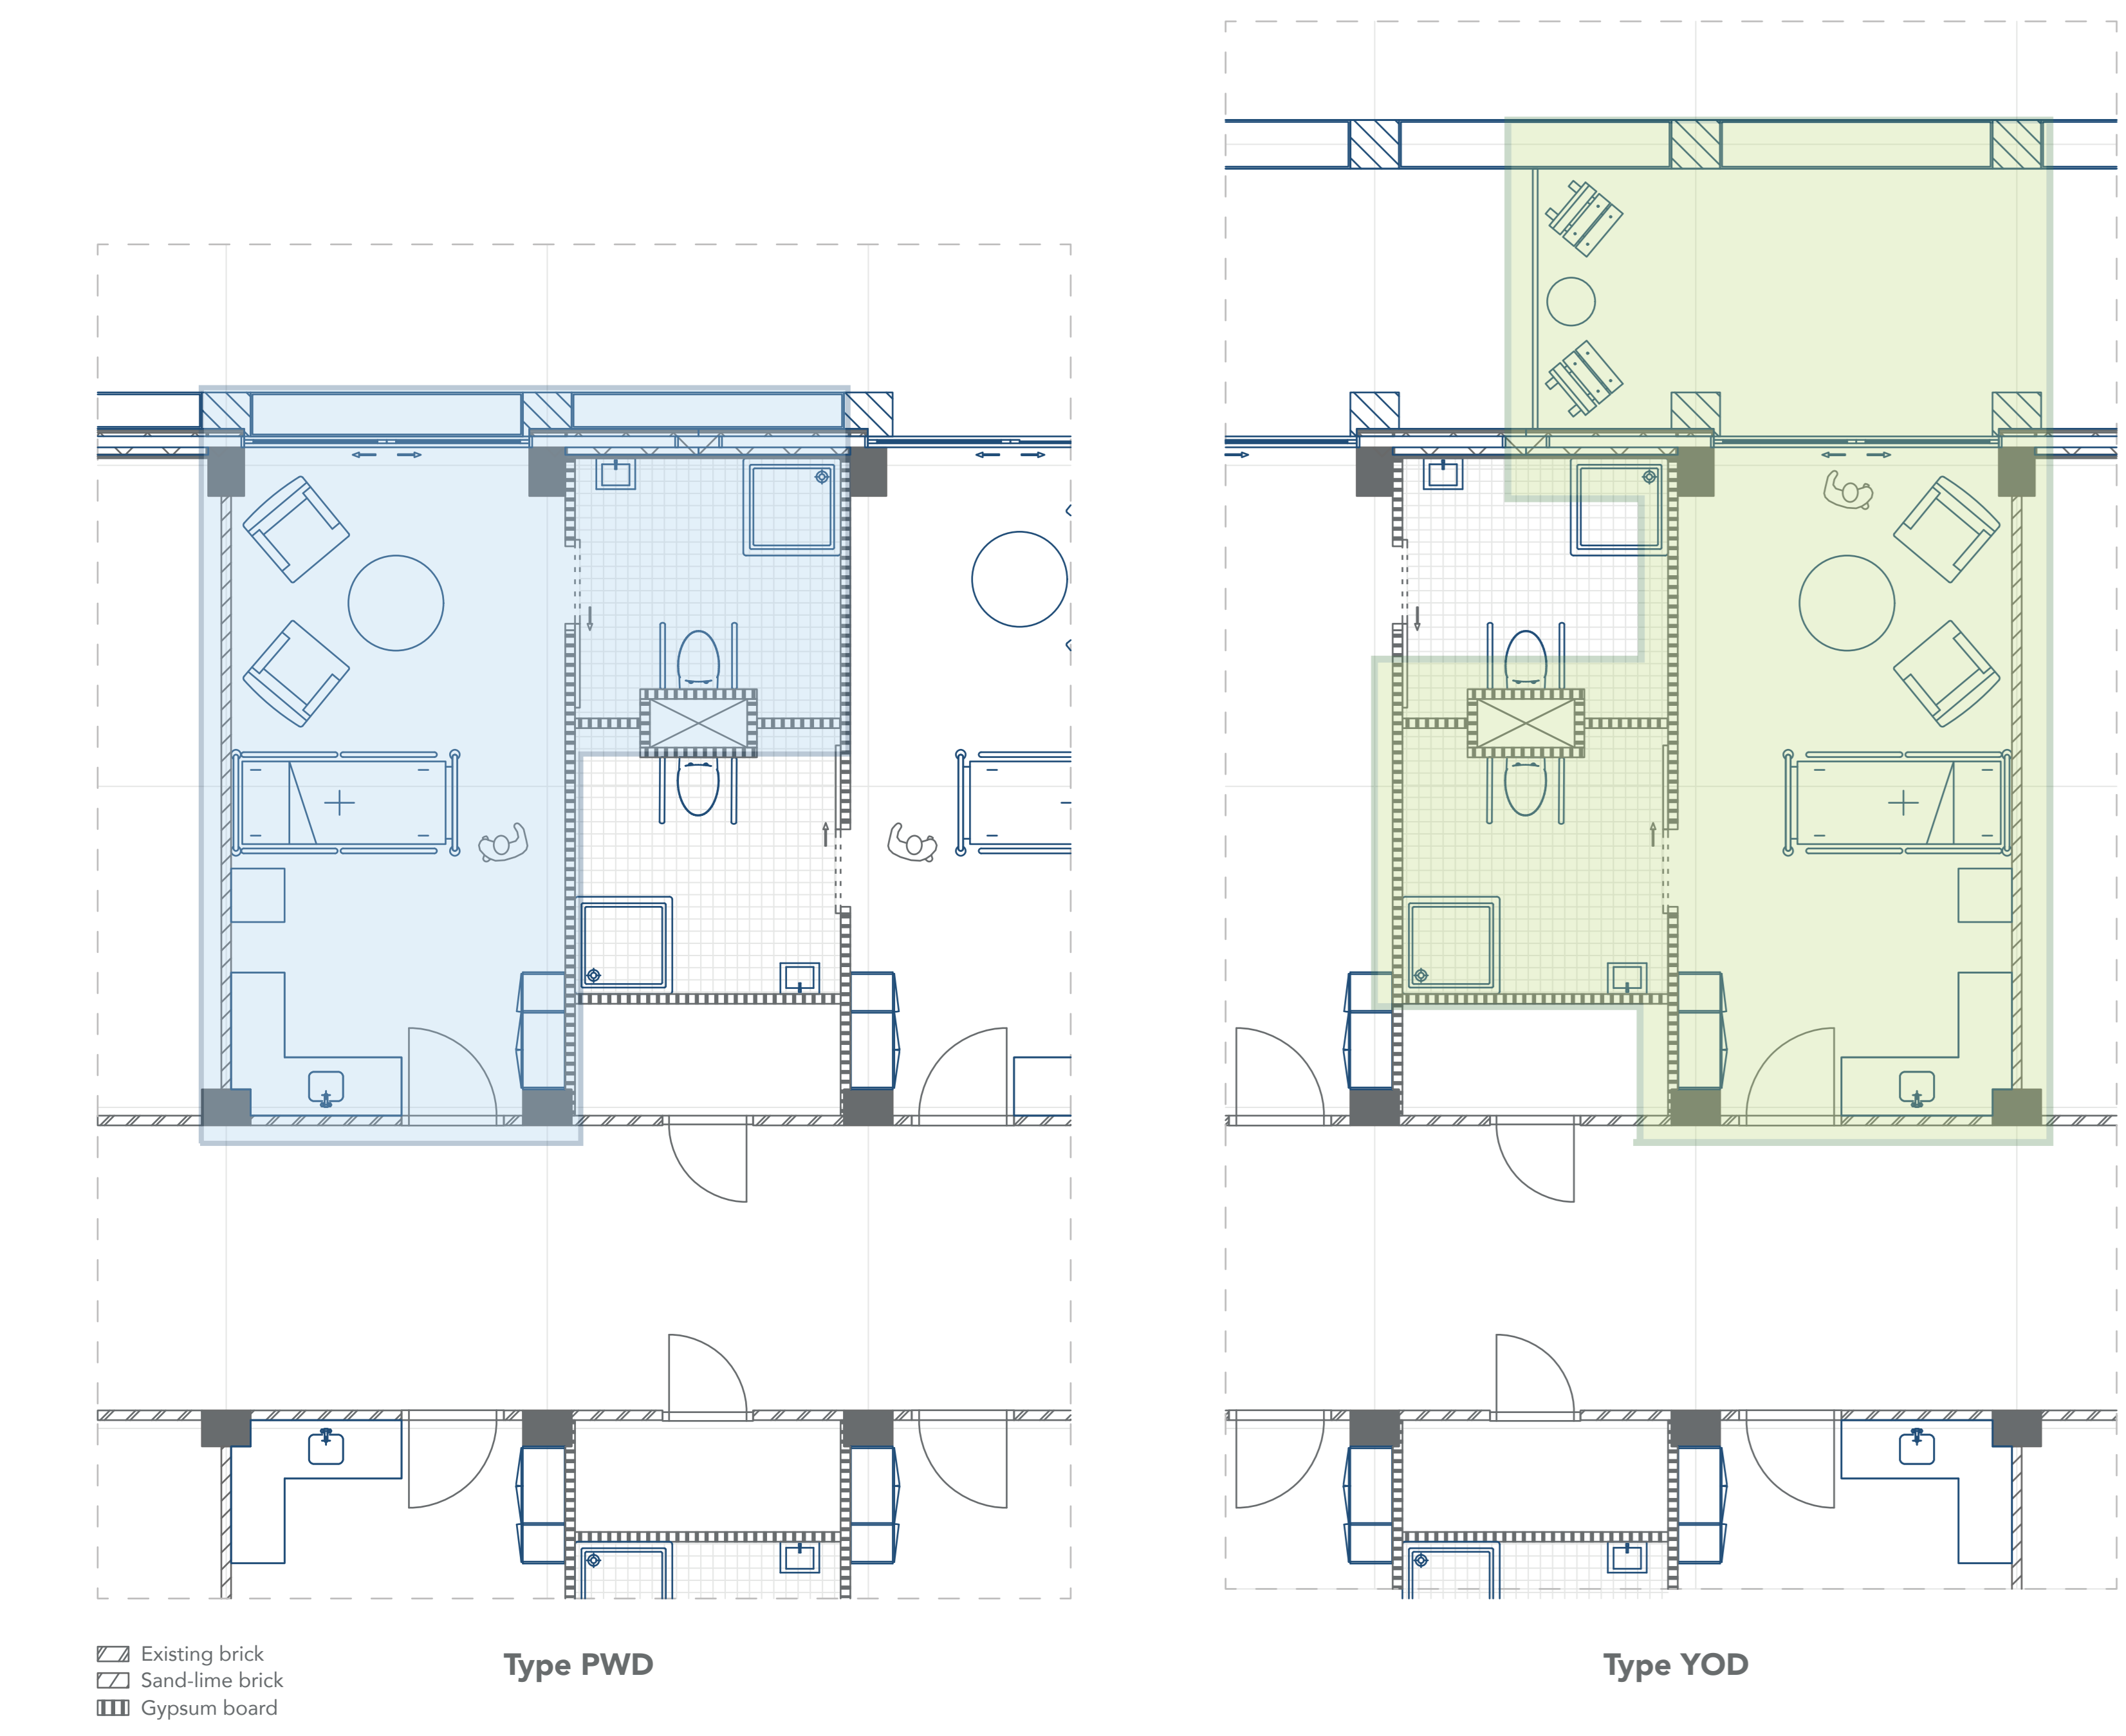

# DESIGN FOR PEOPLE WITH DEMENTIA

Atrium (bring nature inside)

Green facade (view on nature)

Glass house & roof gardens

Green roof & gardens

New

C1 | SCALE 1:100

A | SCALE 1:100

A & D | SCALE 1:100

ROOMS | SCALE 1:50

A-A | SCALE 1:100

B-B | SCALE 1:100

C-C | SCALE 1:100

WEST ELEVATION

SOUTH ELEVATION

EAST ELEVATION

A-A 1 PERSPECTIVE SECTION