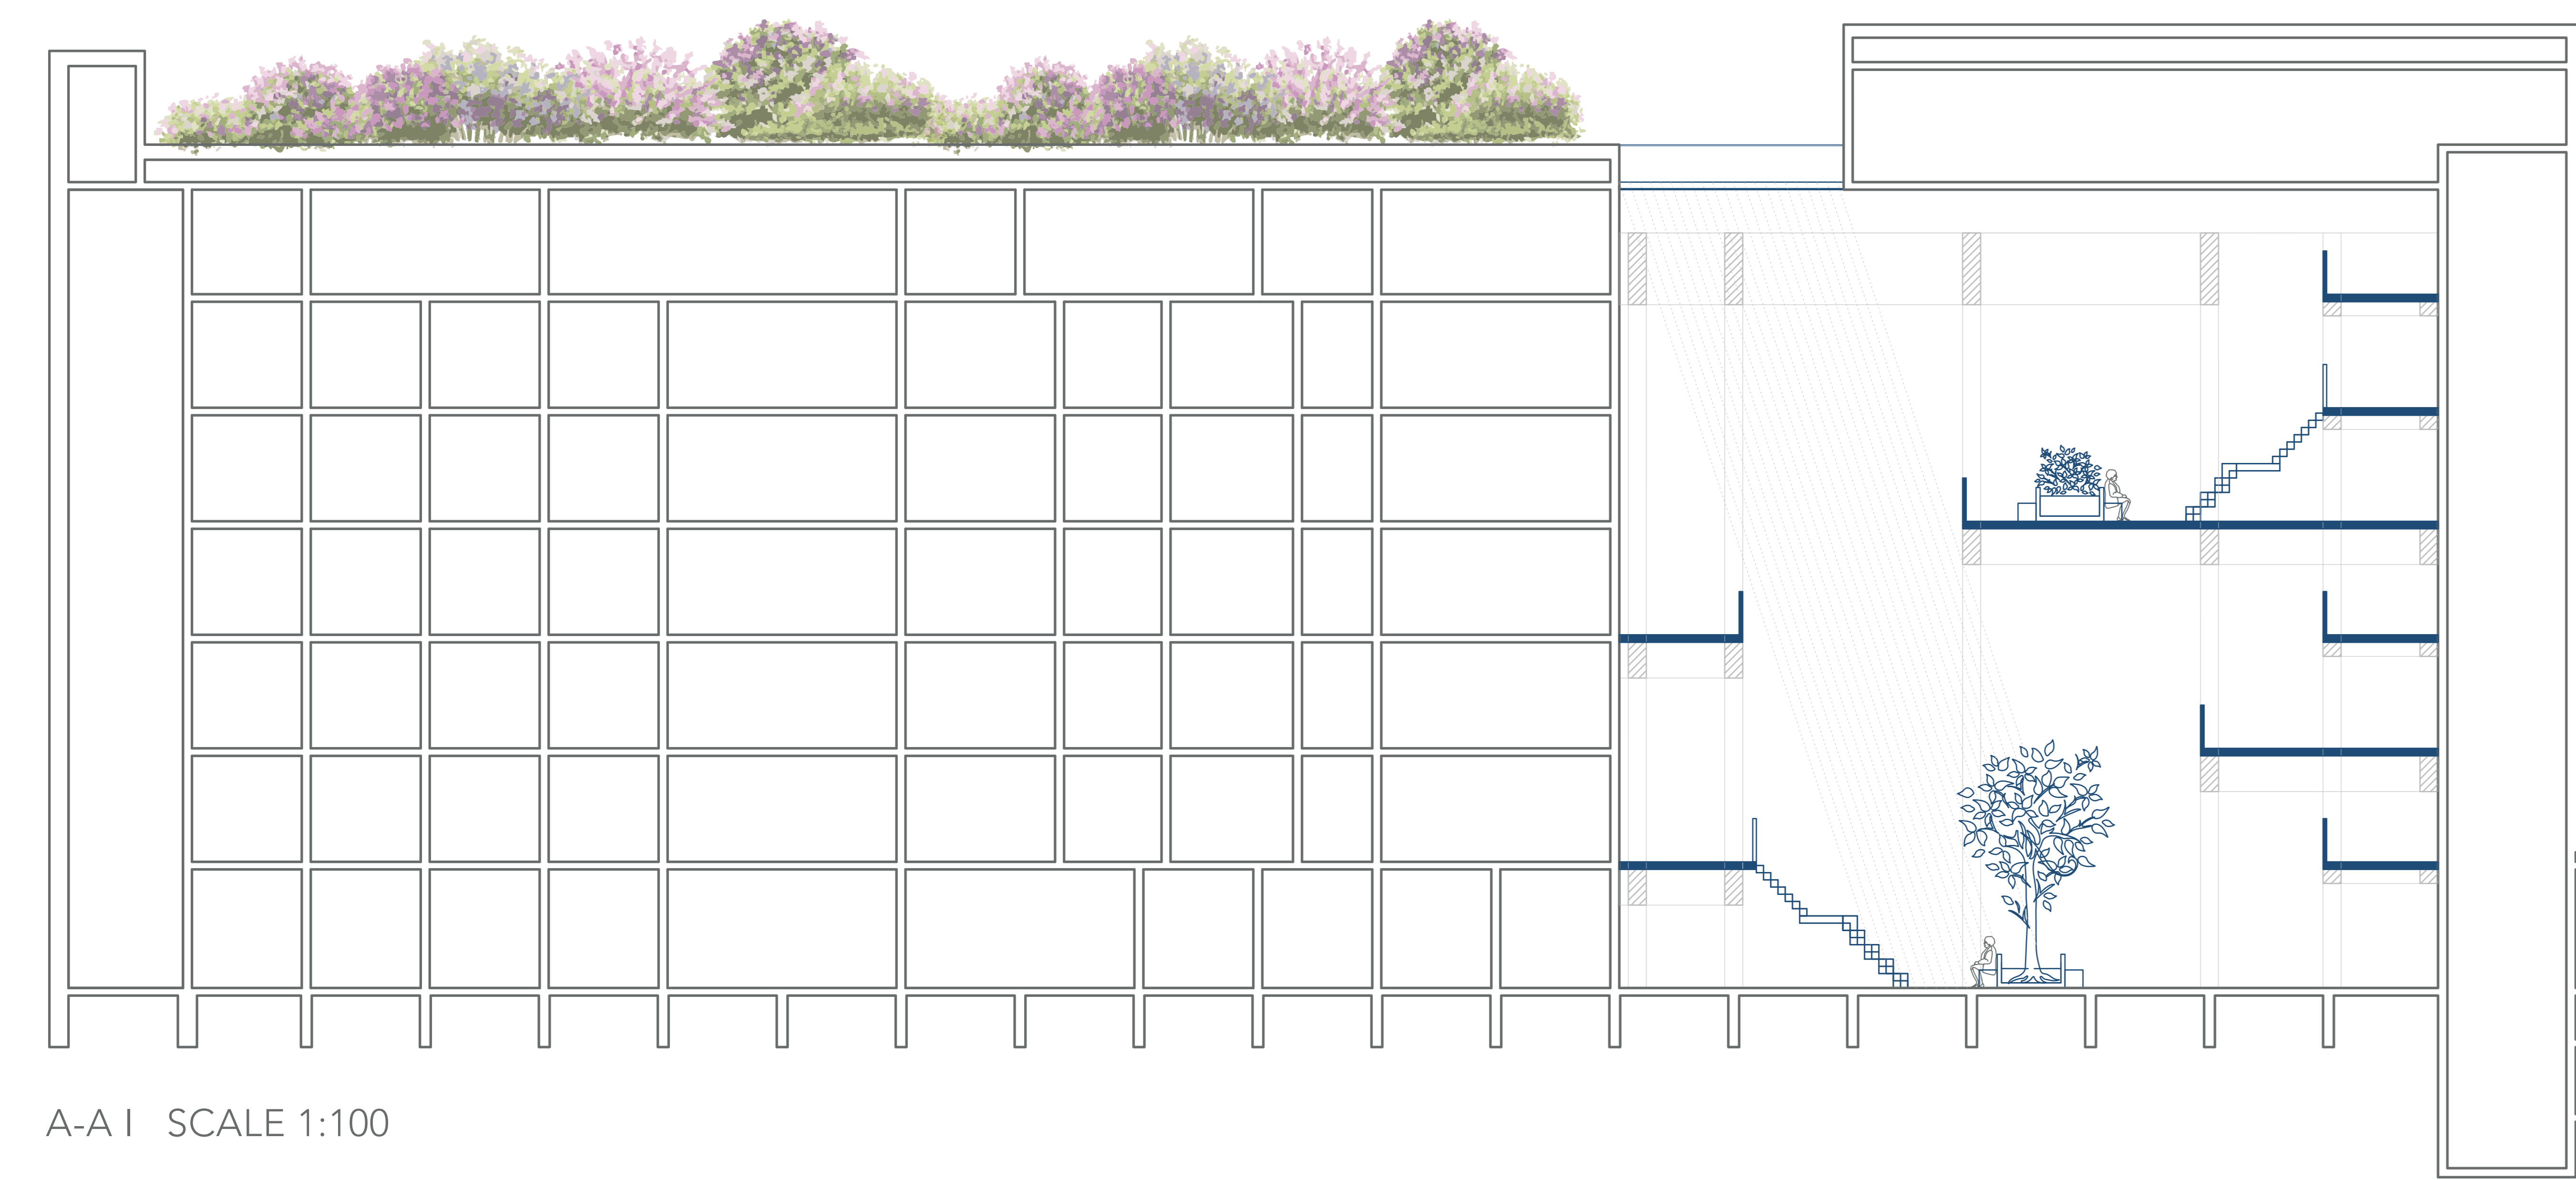

# DESIGN FOR PEOPLE WITH DEMENTIA

Atrium (bring nature inside)

Green facade (view on nature)

Glass house & roof gardens

Green roof & gardens

New

C1 | SCALE 1:100

A | SCALE 1:100

A & D | SCALE 1:100

ROOMS | SCALE 1:50

A-A | SCALE 1:100

B-B | SCALE 1:100

C-C | SCALE 1:100

WEST ELEVATION

SOUTH ELEVATION

EAST ELEVATION

A-A 1 PERSPECTIVE SECTION