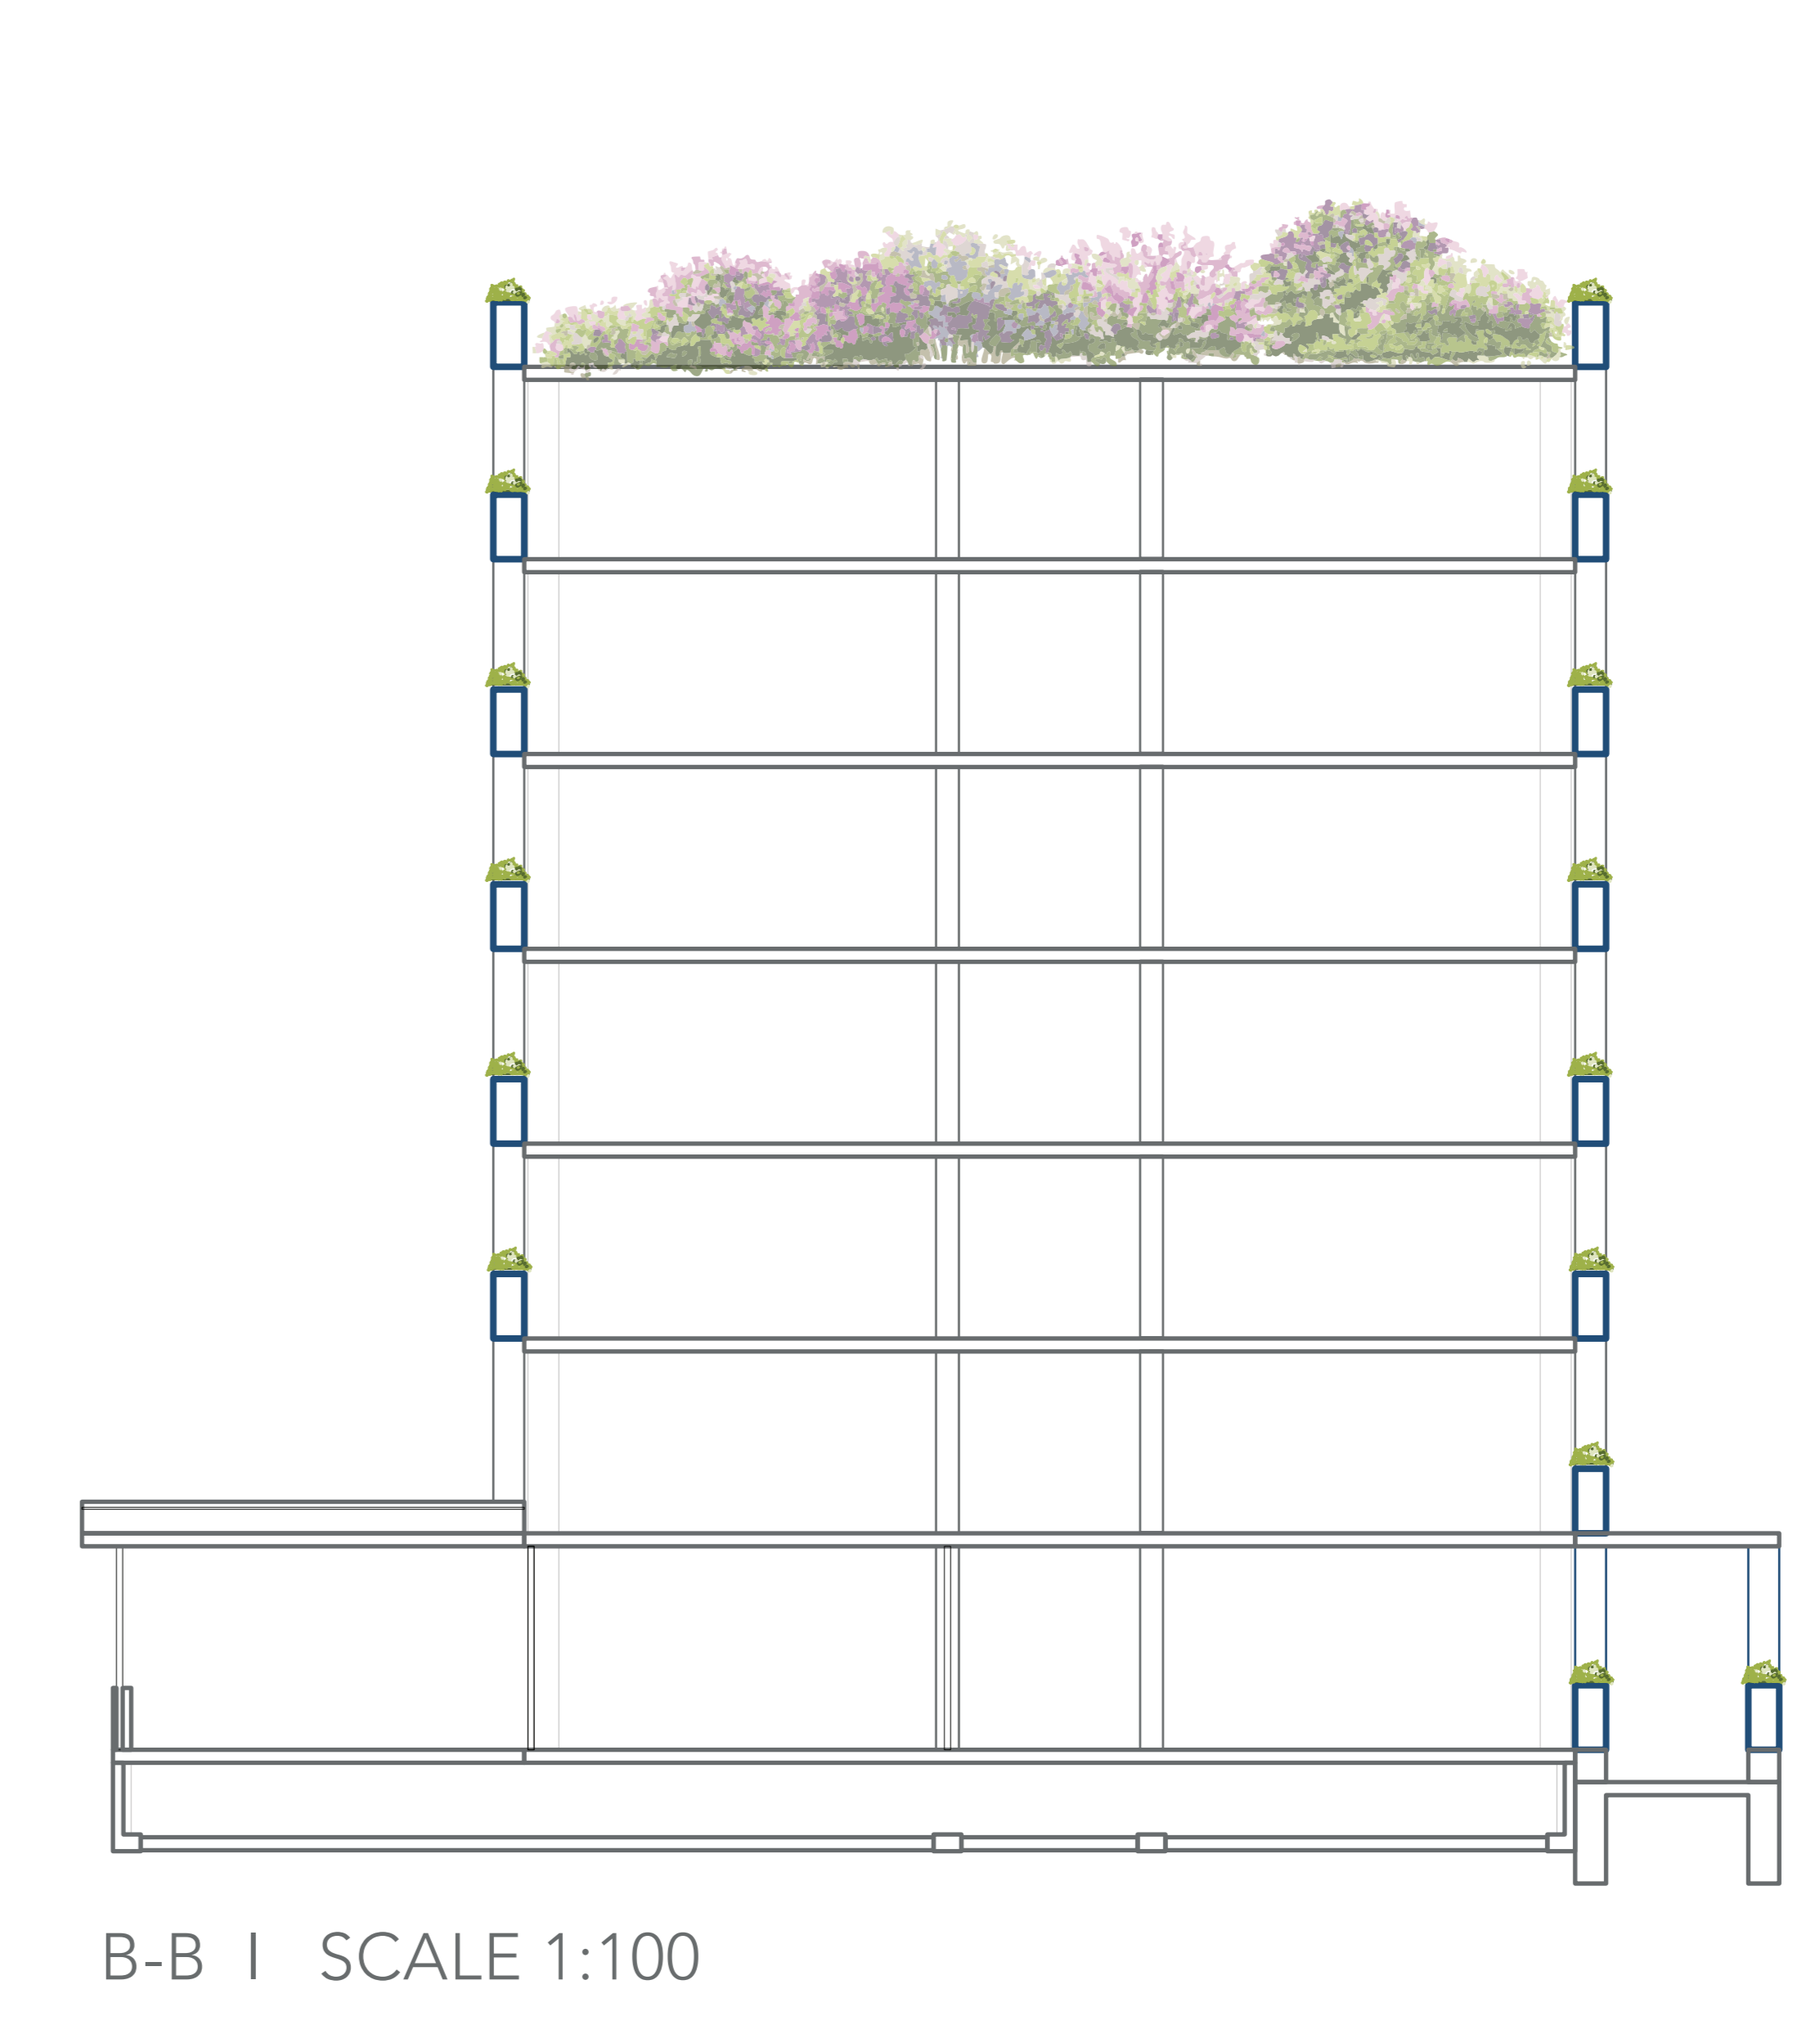

# DESIGN FOR PEOPLE WITH DEMENTIA

Atrium (bring nature inside)

Green facade (view on nature)

Glass house & roof gardens

Green roof & gardens

New

C1 | SCALE 1:100

A | SCALE 1:100

A & D | SCALE 1:100

ROOMS | SCALE 1:50

A-A | SCALE 1:100

B-B | SCALE 1:100

C-C | SCALE 1:100

WEST ELEVATION

SOUTH ELEVATION

EAST ELEVATION

A-A 1 PERSPECTIVE SECTION