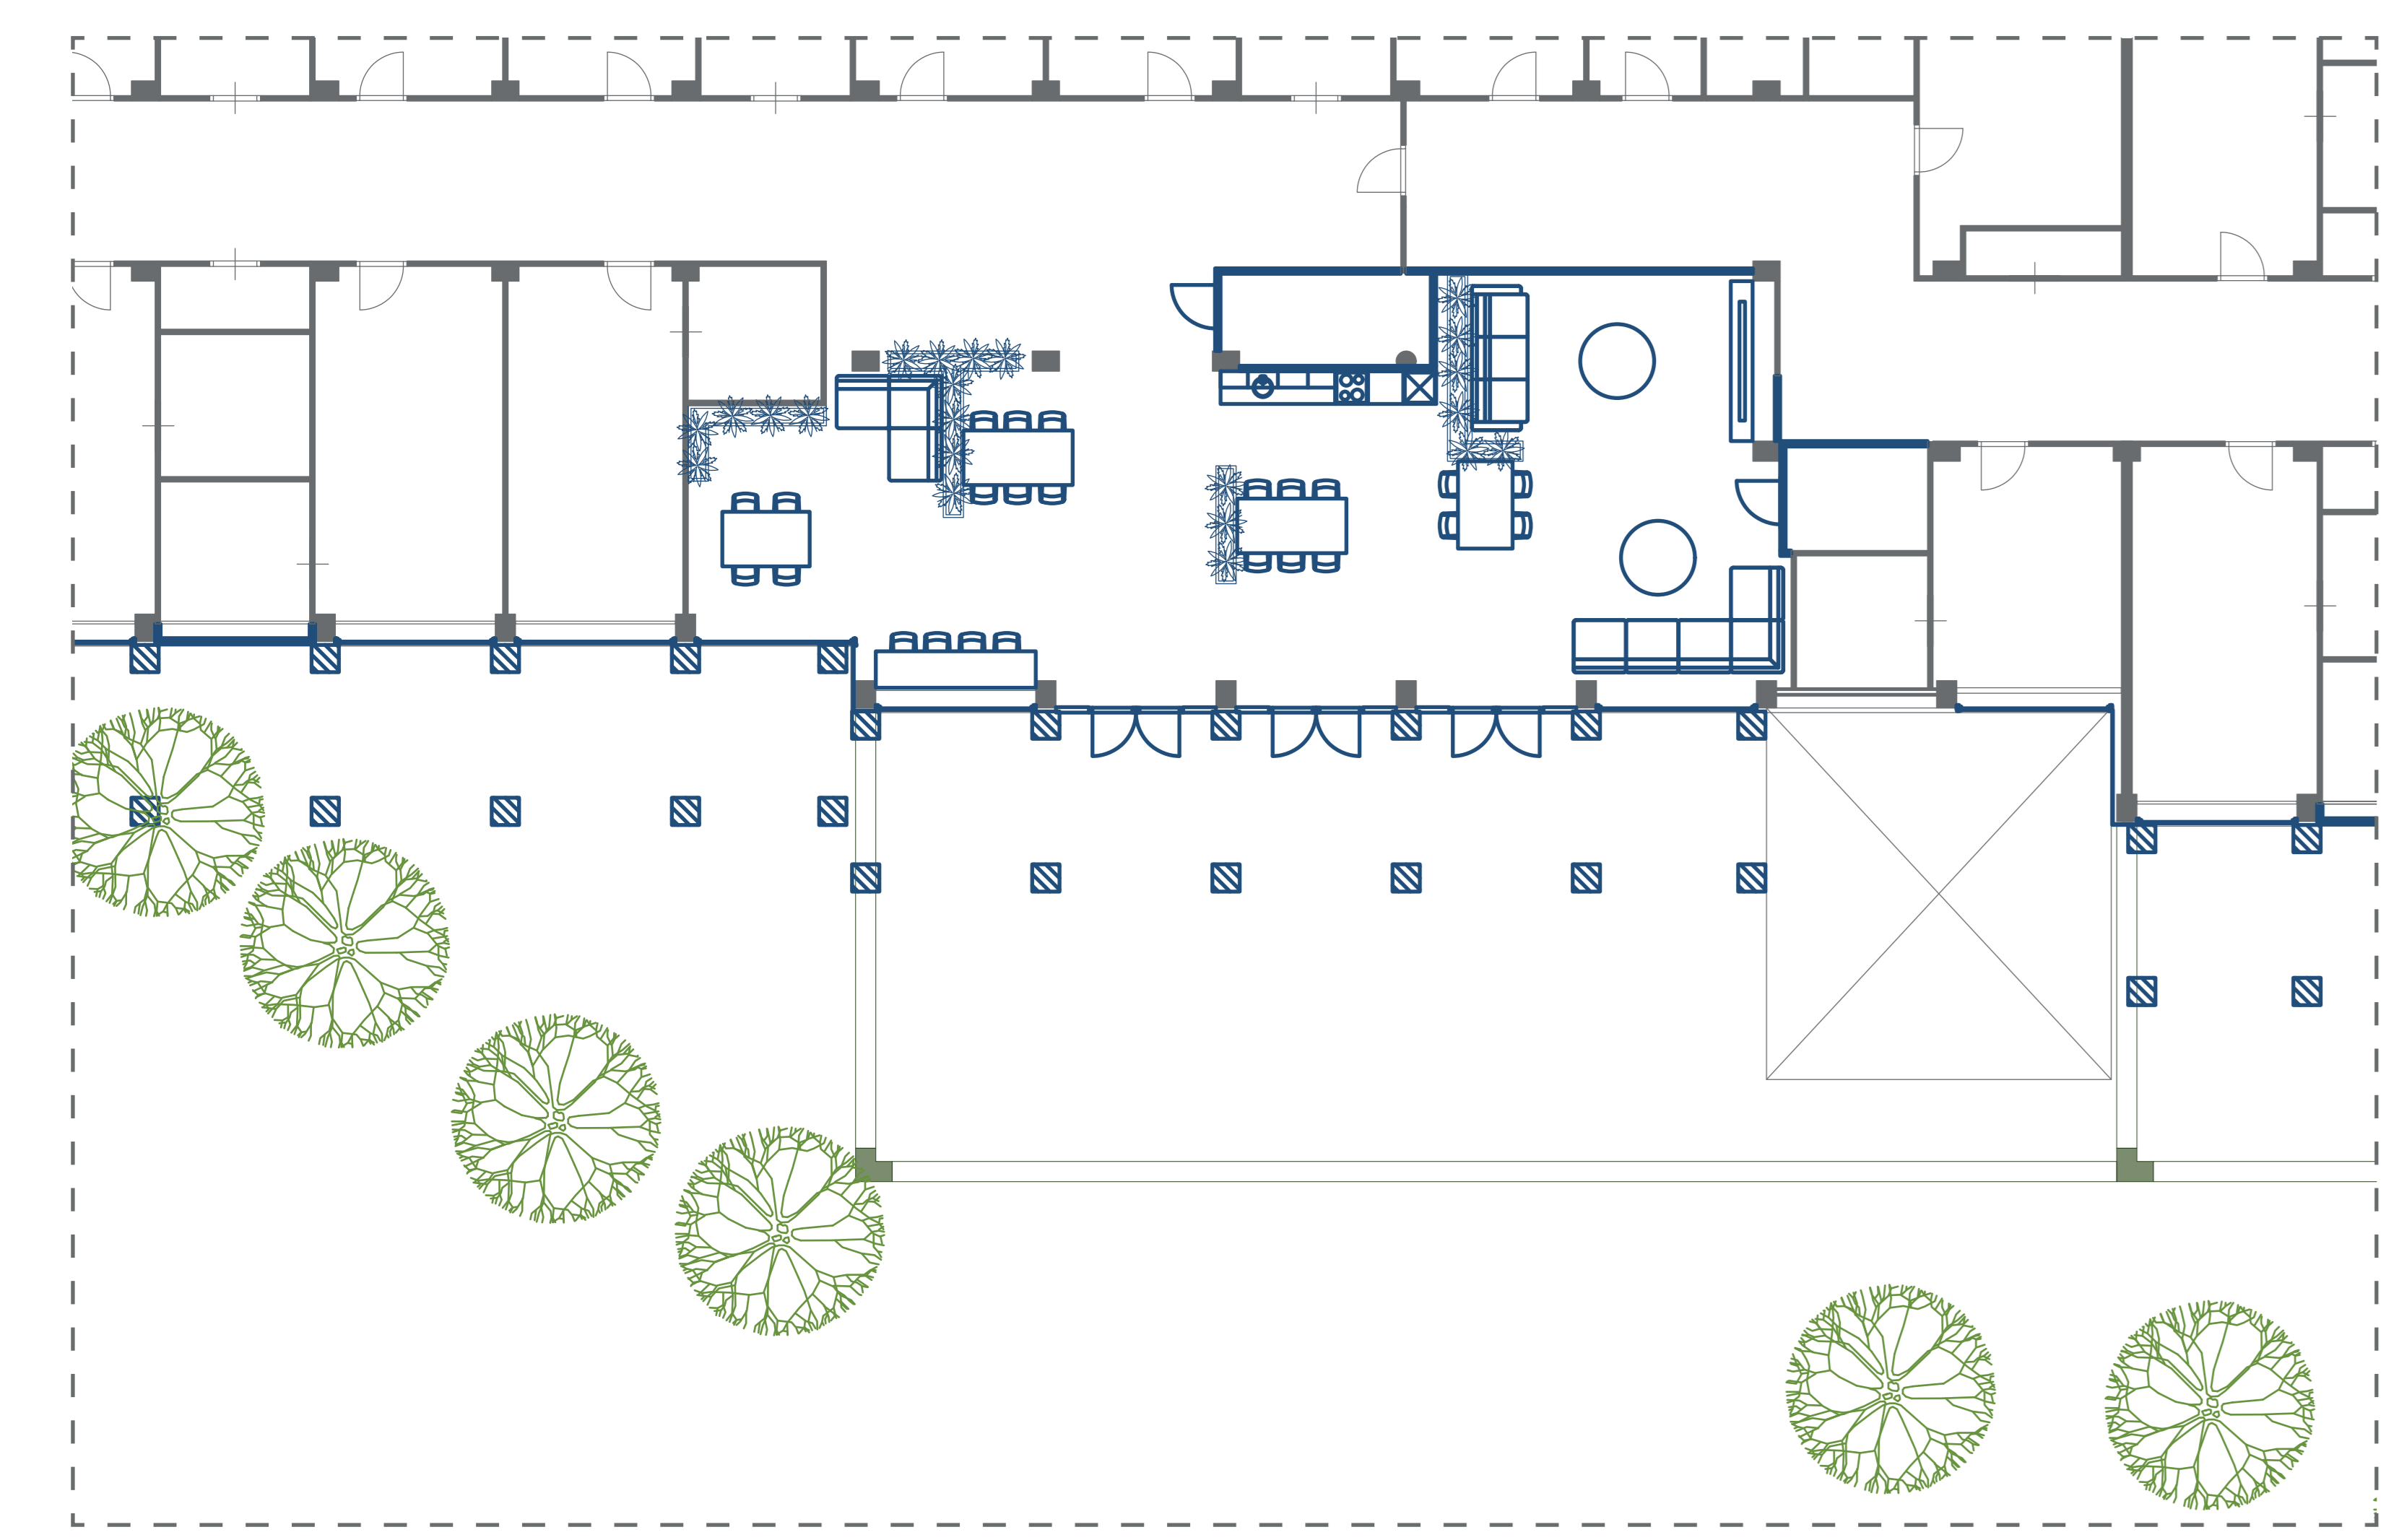

# DESIGN FOR PEOPLE WITH DEMENTIA

Atrium (bring nature inside)

Green facade (view on nature)

Glass house & roof gardens

Green roof & gardens

New

C1 | SCALE 1:100

A | SCALE 1:100

A & D | SCALE 1:100

ROOMS | SCALE 1:50

A-A | SCALE 1:100

B-B | SCALE 1:100

C-C | SCALE 1:100

WEST ELEVATION

SOUTH ELEVATION

EAST ELEVATION

A-A 1 PERSPECTIVE SECTION