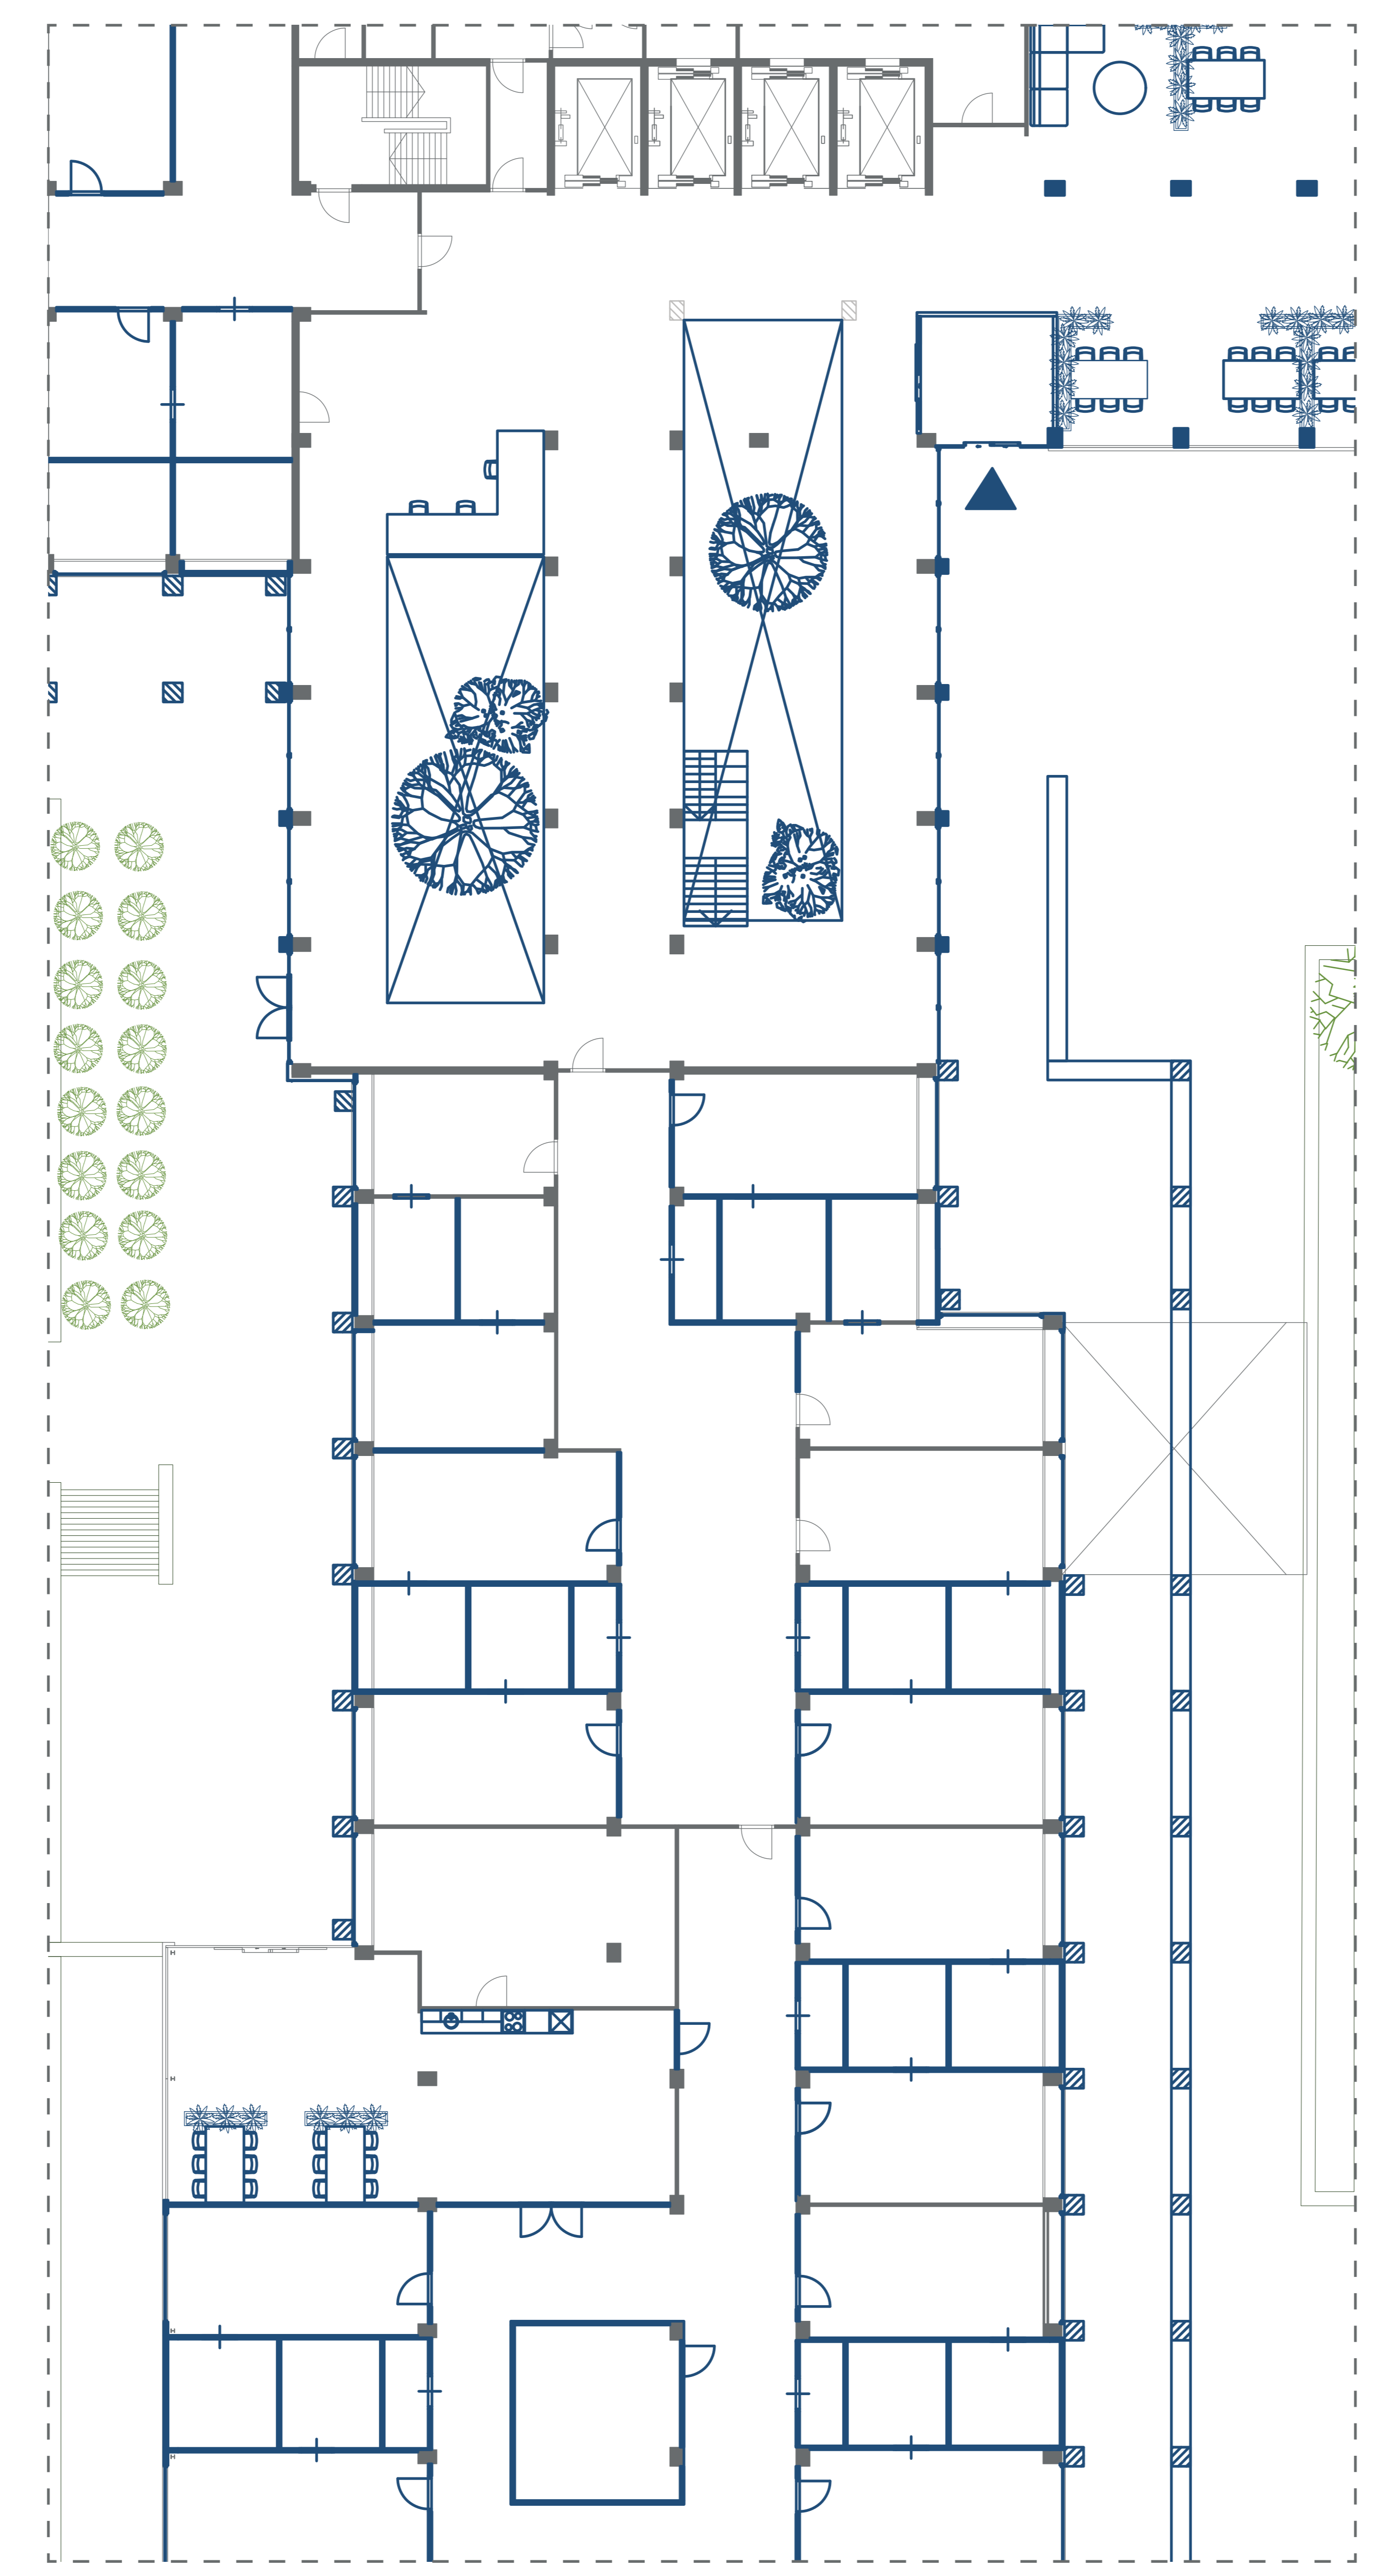

# DESIGN FOR PEOPLE WITH DEMENTIA

Atrium (bring nature inside)

Green facade (view on nature)

Glass house & roof gardens

Green roof & gardens

New

C1 | SCALE 1:100

A | SCALE 1:100

A & D | SCALE 1:100

ROOMS | SCALE 1:50

A-A | SCALE 1:100

B-B | SCALE 1:100

C-C | SCALE 1:100

WEST ELEVATION

SOUTH ELEVATION

EAST ELEVATION

A-A 1 PERSPECTIVE SECTION