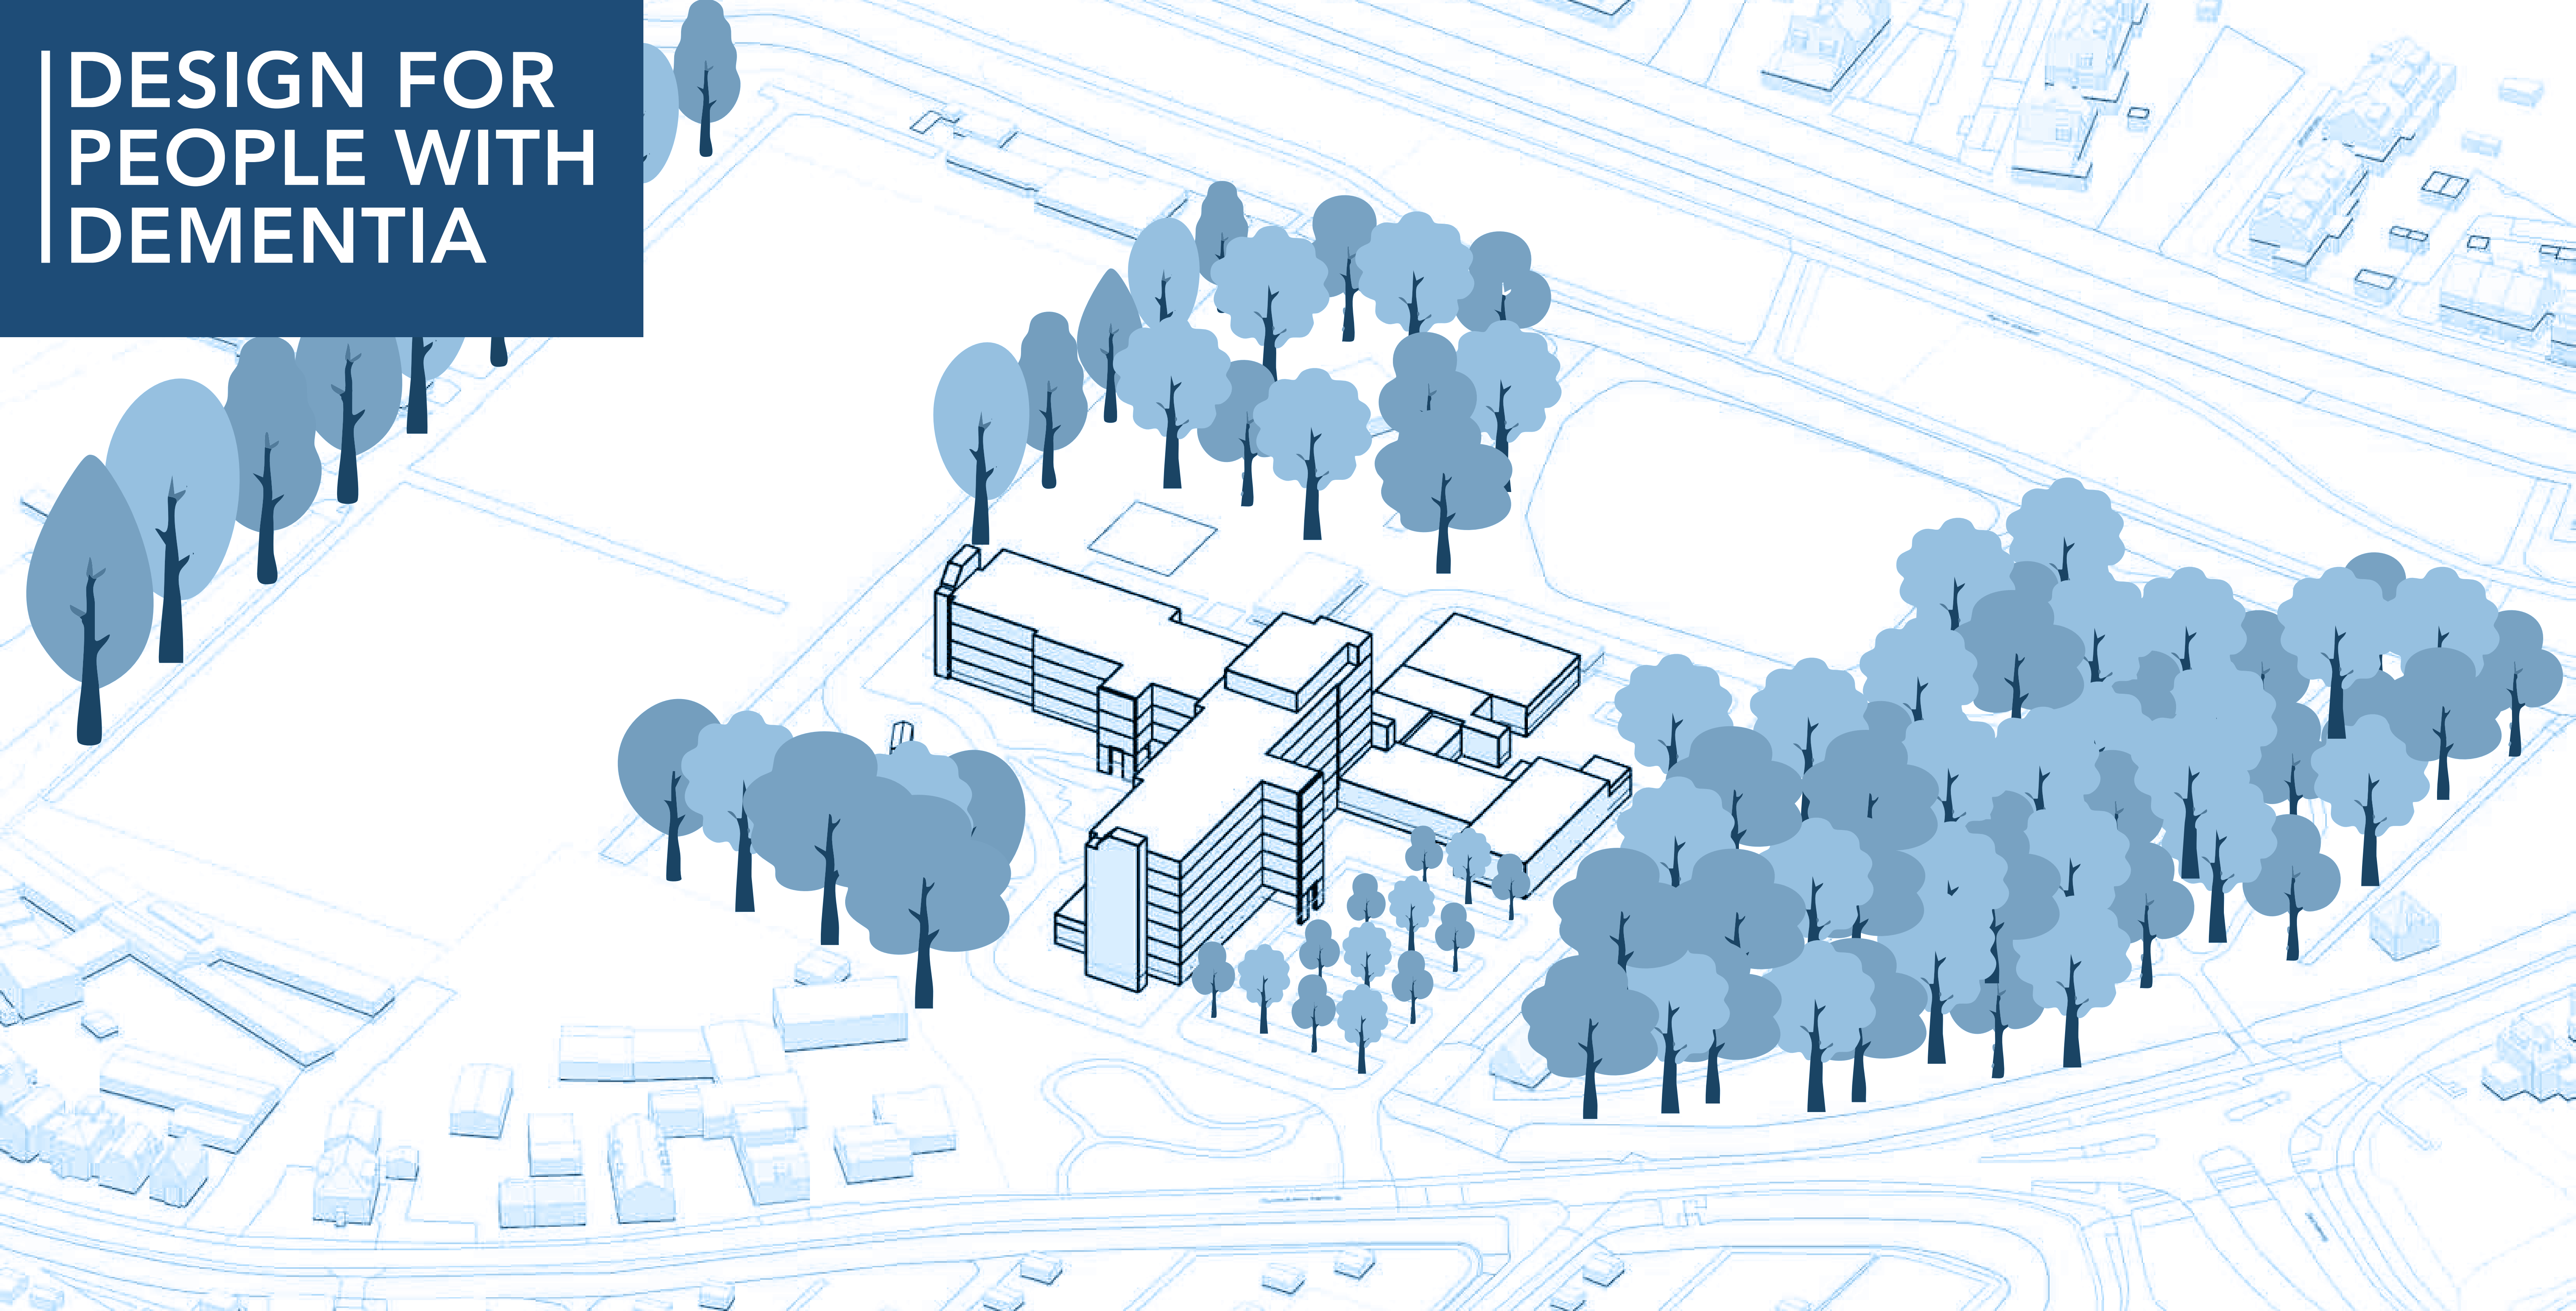

# DESIGN FOR PEOPLE WITH DEMENTIA

Atrium (bring nature inside)

Green facade (view on nature)

Glass house & roof gardens

Green roof & gardens

New

C1 | SCALE 1:100

A | SCALE 1:100

A & D | SCALE 1:100

ROOMS | SCALE 1:50

A-A | SCALE 1:100

B-B | SCALE 1:100

C-C | SCALE 1:100

WEST ELEVATION

SOUTH ELEVATION

EAST ELEVATION

A-A 1 PERSPECTIVE SECTION