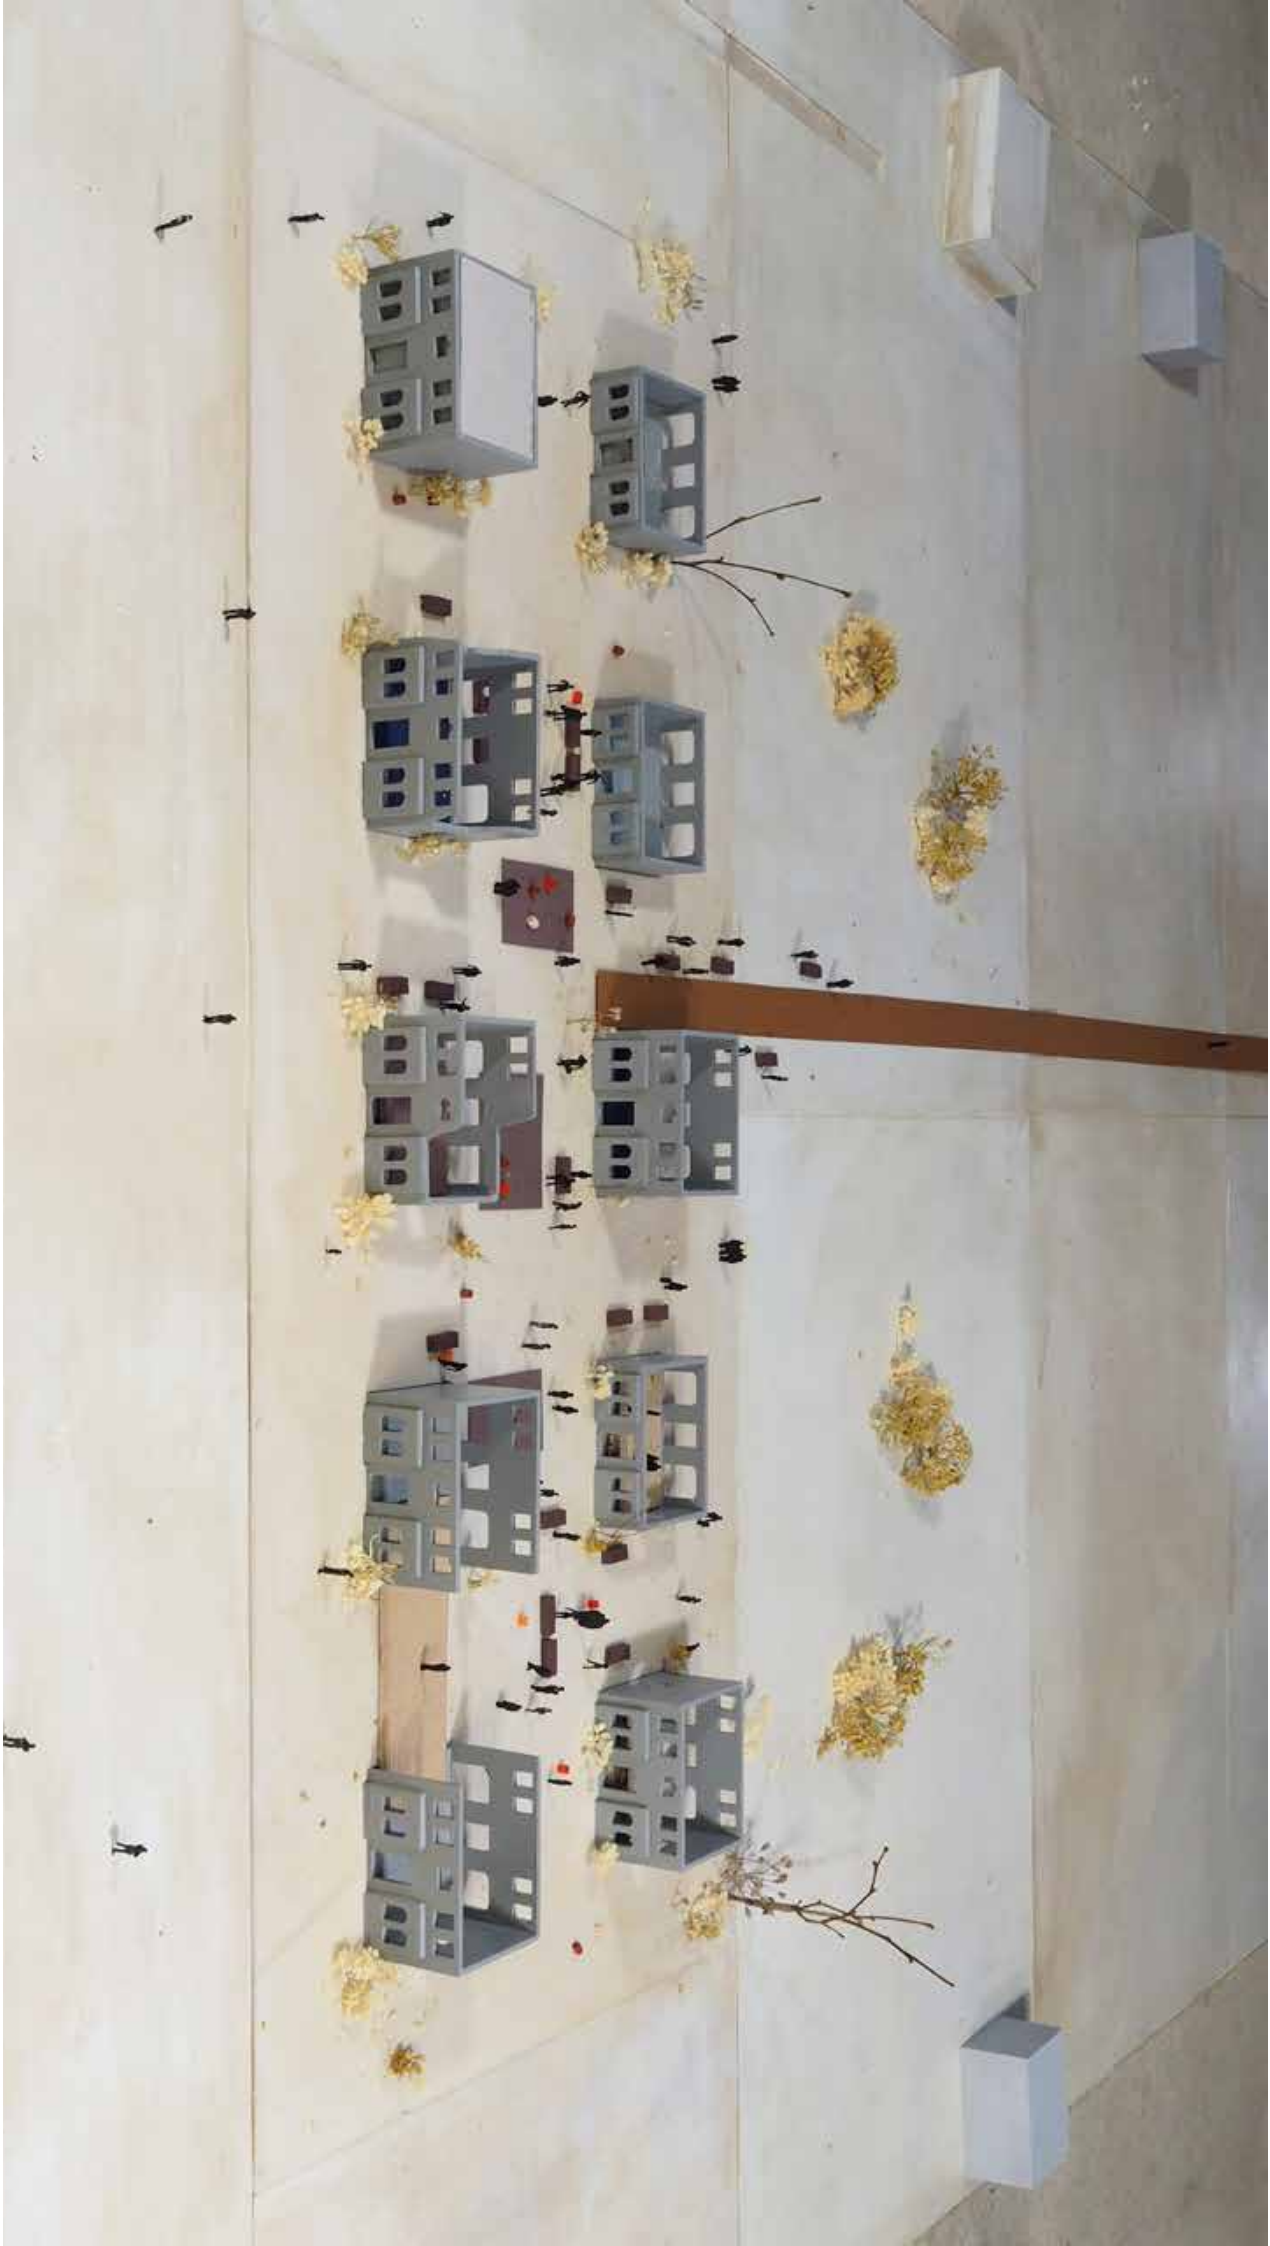

URBAN FABRIC OF GHOST ESTATE
MODEL 1:1150

CLUSTER OF GHOST ESTATE
MODEL 1:100

FOR SALE
SITE WITH
DEVELOPMENT
POTENTIAL
Harvey, Ryan & Son
074 9131099
WARRIOR PROPERTY SERVICES

BUILDING OF GHOST ESTATE
MODEL 1:20

URBAN FABRIC OF GHOST ESTATE
MODEL 1:1150

CLUSTER OF GHOST ESTATE
MODEL 1:100

FOR SALE
SITE WITH
DEVELOPMENT
POTENTIAL
Henry Wood & Son,
INC.
0783 913109
www.henrywood.com

BUILDING OF GHOST ESTATE
MODEL 1:20