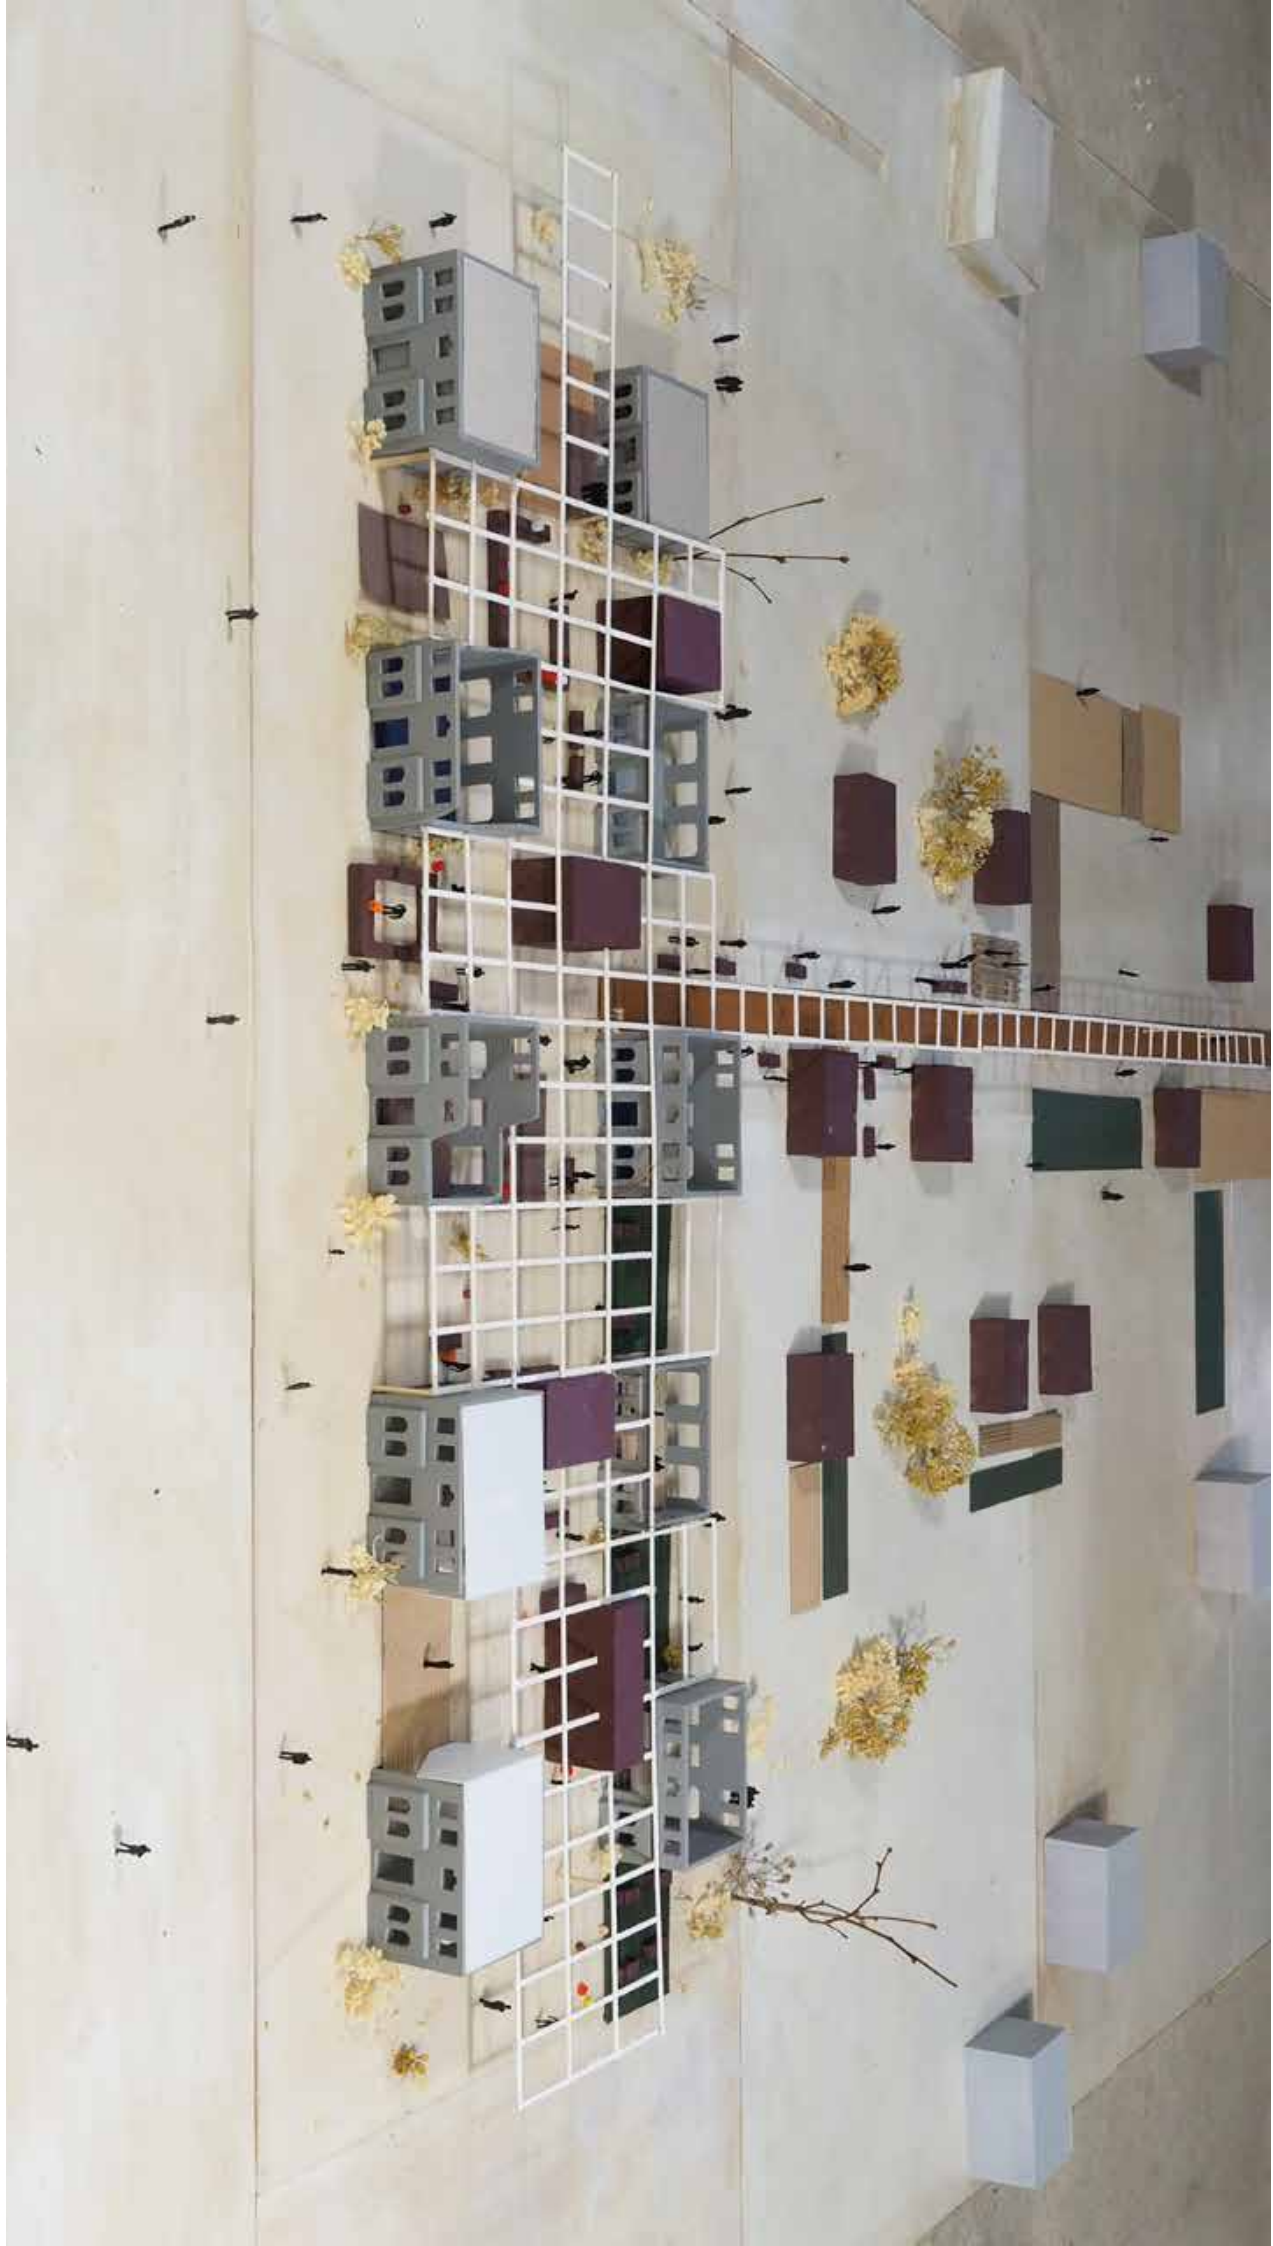

URBAN FABRIC OF GHOST ESTATE
MODEL 1:1150

CLUSTER OF GHOST ESTATE
MODEL 1:100

FOR SALE
SITE WITH
DEVELOPMENT
POTENTIAL
Harvey, Ryan & Son
074 9131099
WARRIOR PROPERTY SERVICES

BUILDING OF GHOST ESTATE
MODEL 1:20

URBAN FABRIC OF GHOST ESTATE
MODEL 1:1150

CLUSTER OF GHOST ESTATE
MODEL 1:100

FOR SALE
SITE WITH
DEVELOPMENT
POTENTIAL
Henry Wood & Son,
INC.
0783 913109
www.henrywood.com

BUILDING OF GHOST ESTATE
MODEL 1:20