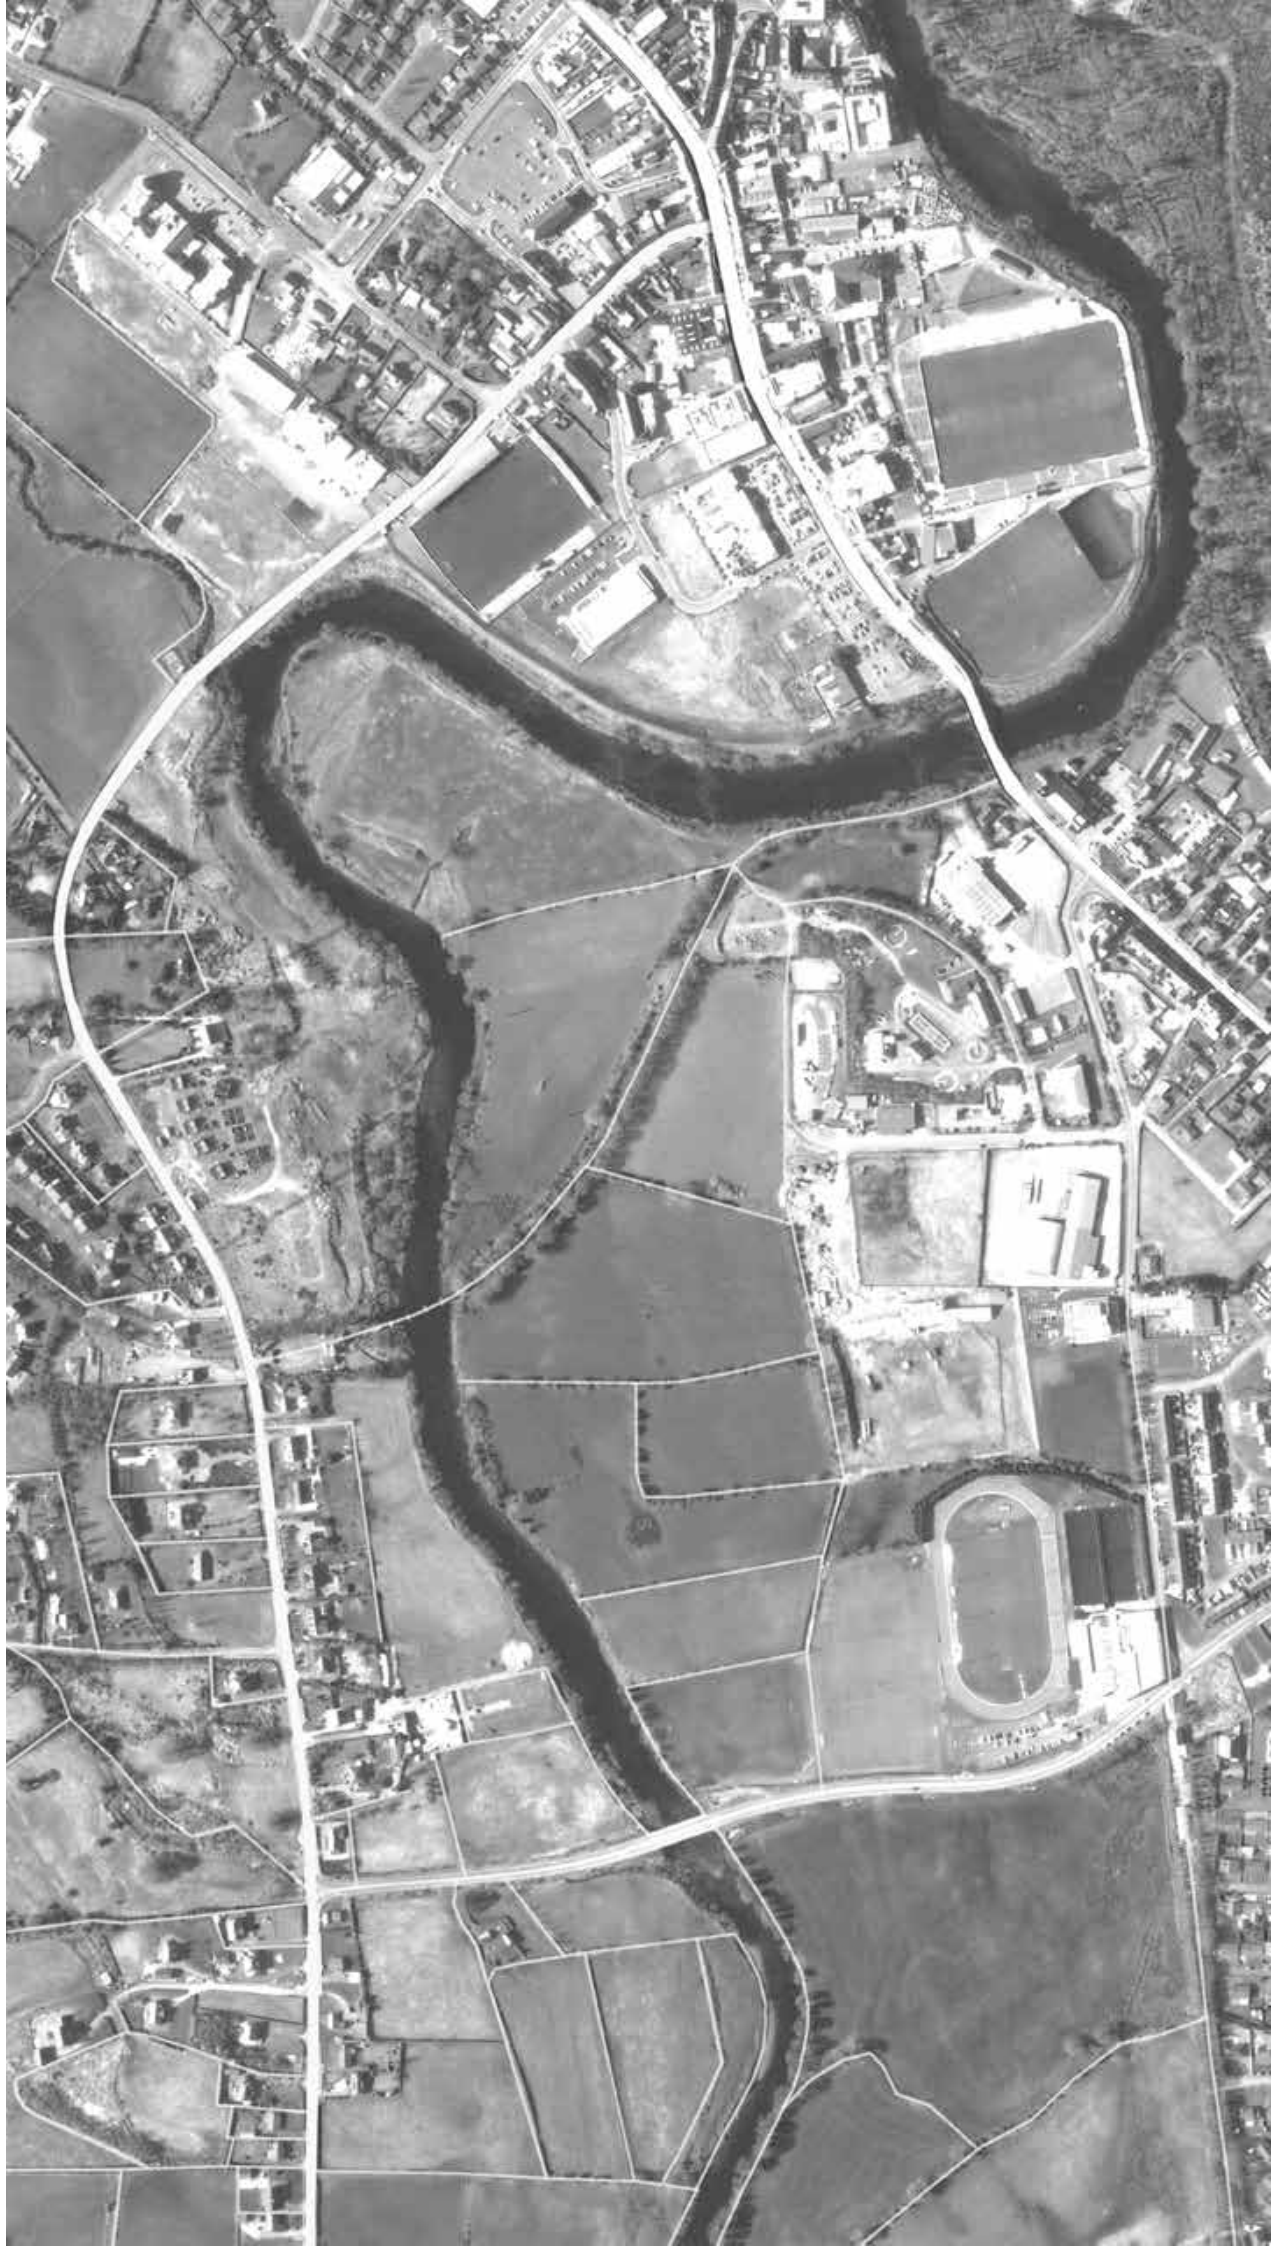

URBAN FABRIC OF GHOST ESTATE
MODEL 1:1150

CLUSTER OF GHOST ESTATE
MODEL 1:100

FOR SALE
SITE WITH
DEVELOPMENT
POTENTIAL
Harvey, Ryan & Son
074 9131099
WARRIOR PROPERTY SERVICES

BUILDING OF GHOST ESTATE
MODEL 1:20