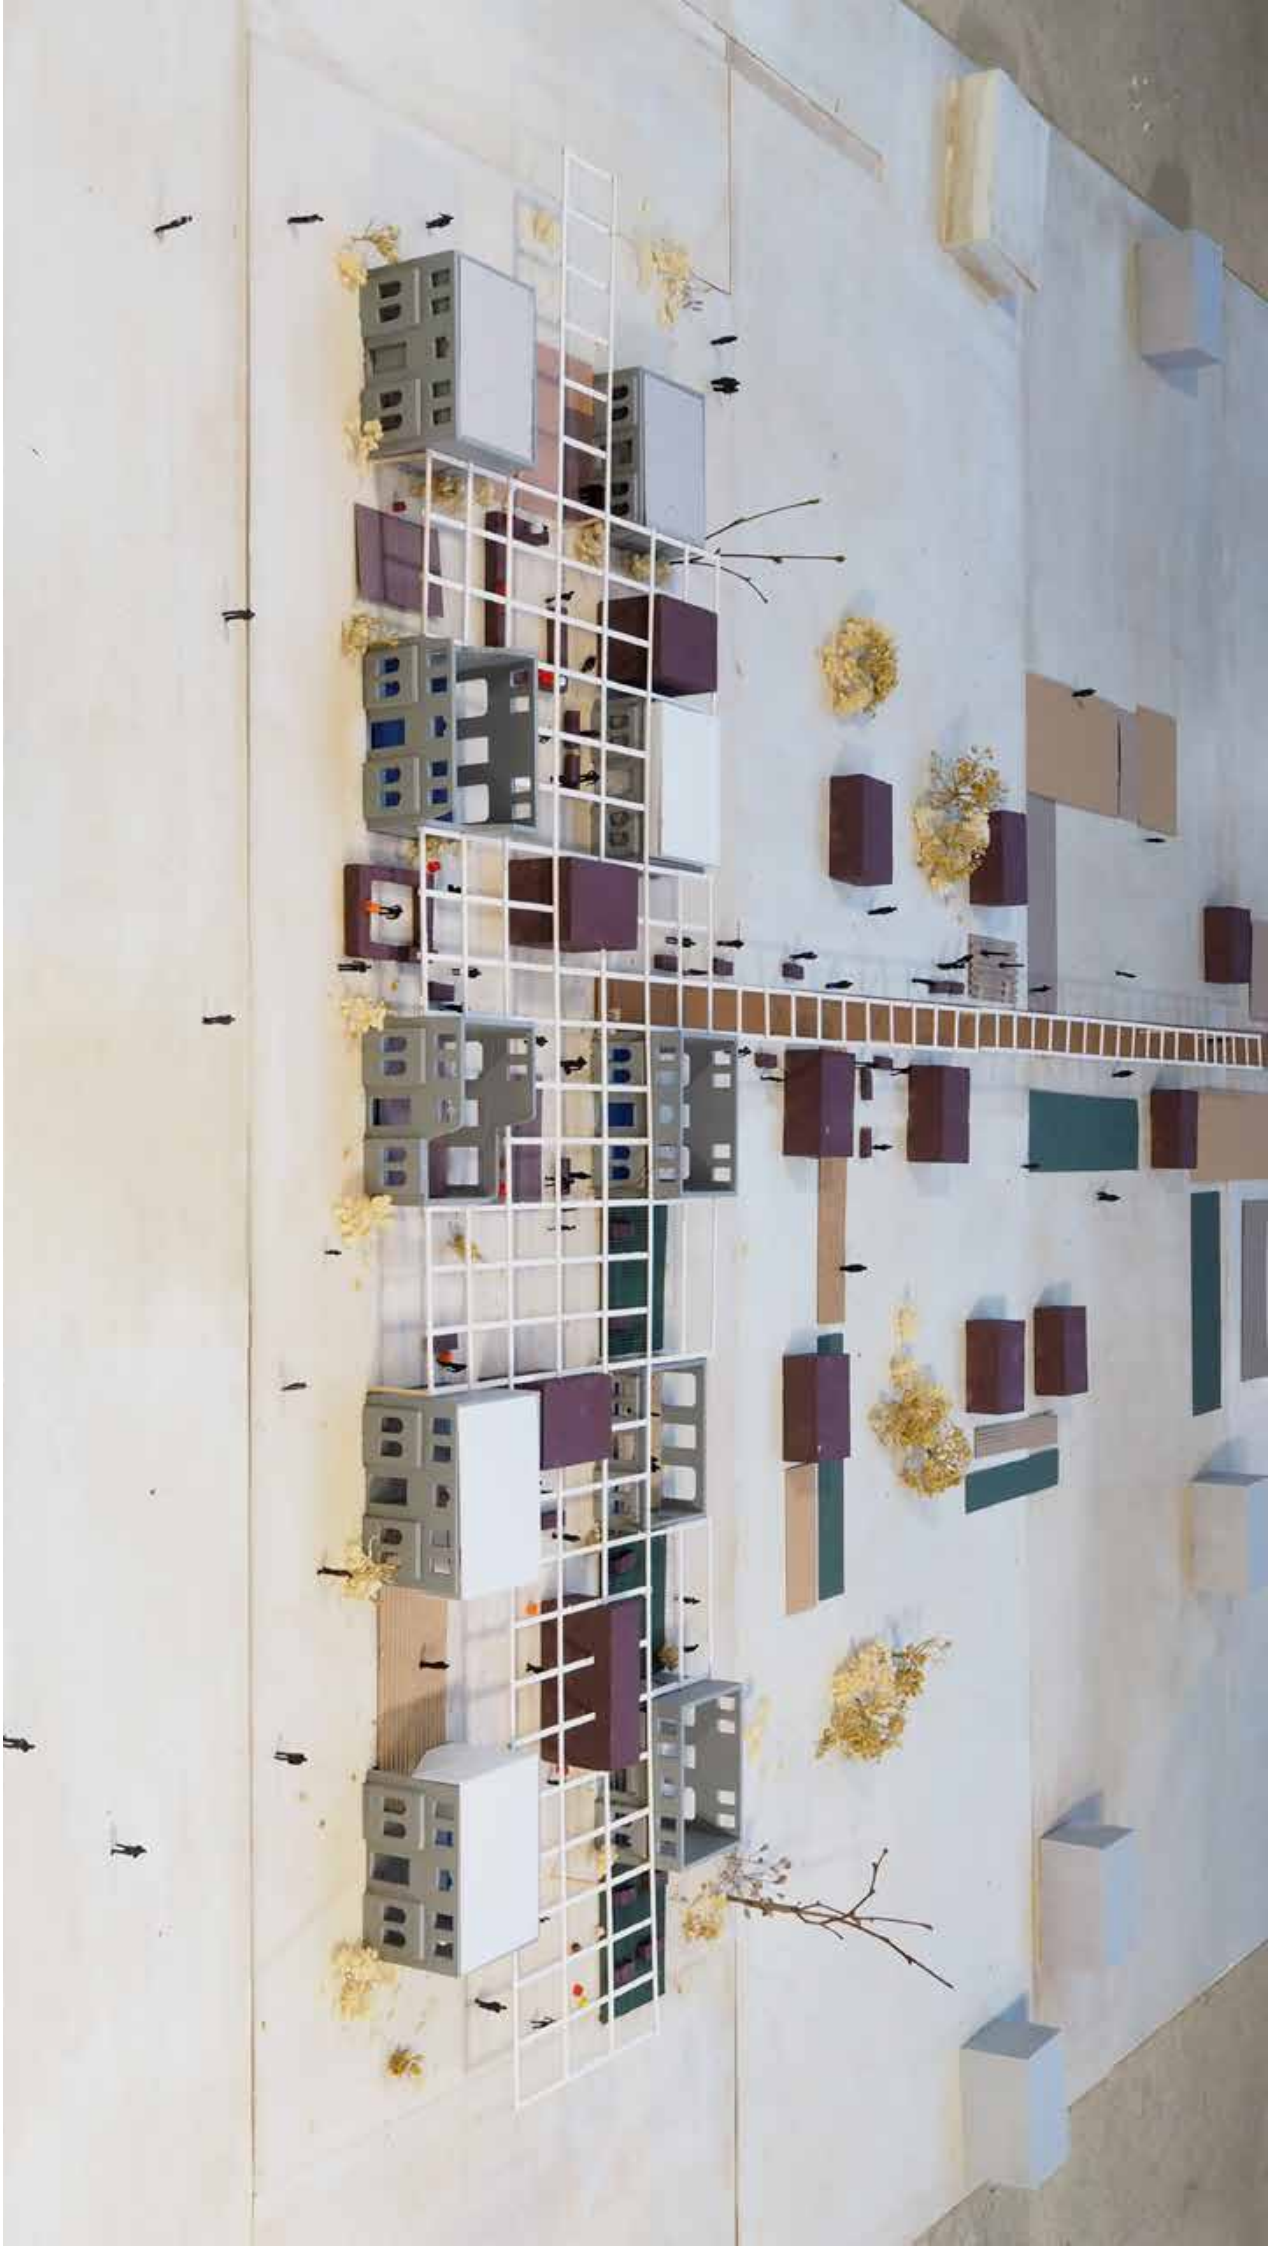

URBAN FABRIC OF GHOST ESTATE
MODEL 1:1150

CLUSTER OF GHOST ESTATE
MODEL 1:100

FOR SALE
SITE WITH
DEVELOPMENT
POTENTIAL
Harvey, Ryan & Son
074 9131099
WARRIOR PROPERTY SERVICES

BUILDING OF GHOST ESTATE
MODEL 1:20

URBAN FABRIC OF GHOST ESTATE
MODEL 1:1150

CLUSTER OF GHOST ESTATE
MODEL 1:100

FOR SALE
SITE WITH
DEVELOPMENT
POTENTIAL
Henry Wood & Son,
INC.
0783 913109
www.henrywood.com

BUILDING OF GHOST ESTATE
MODEL 1:20