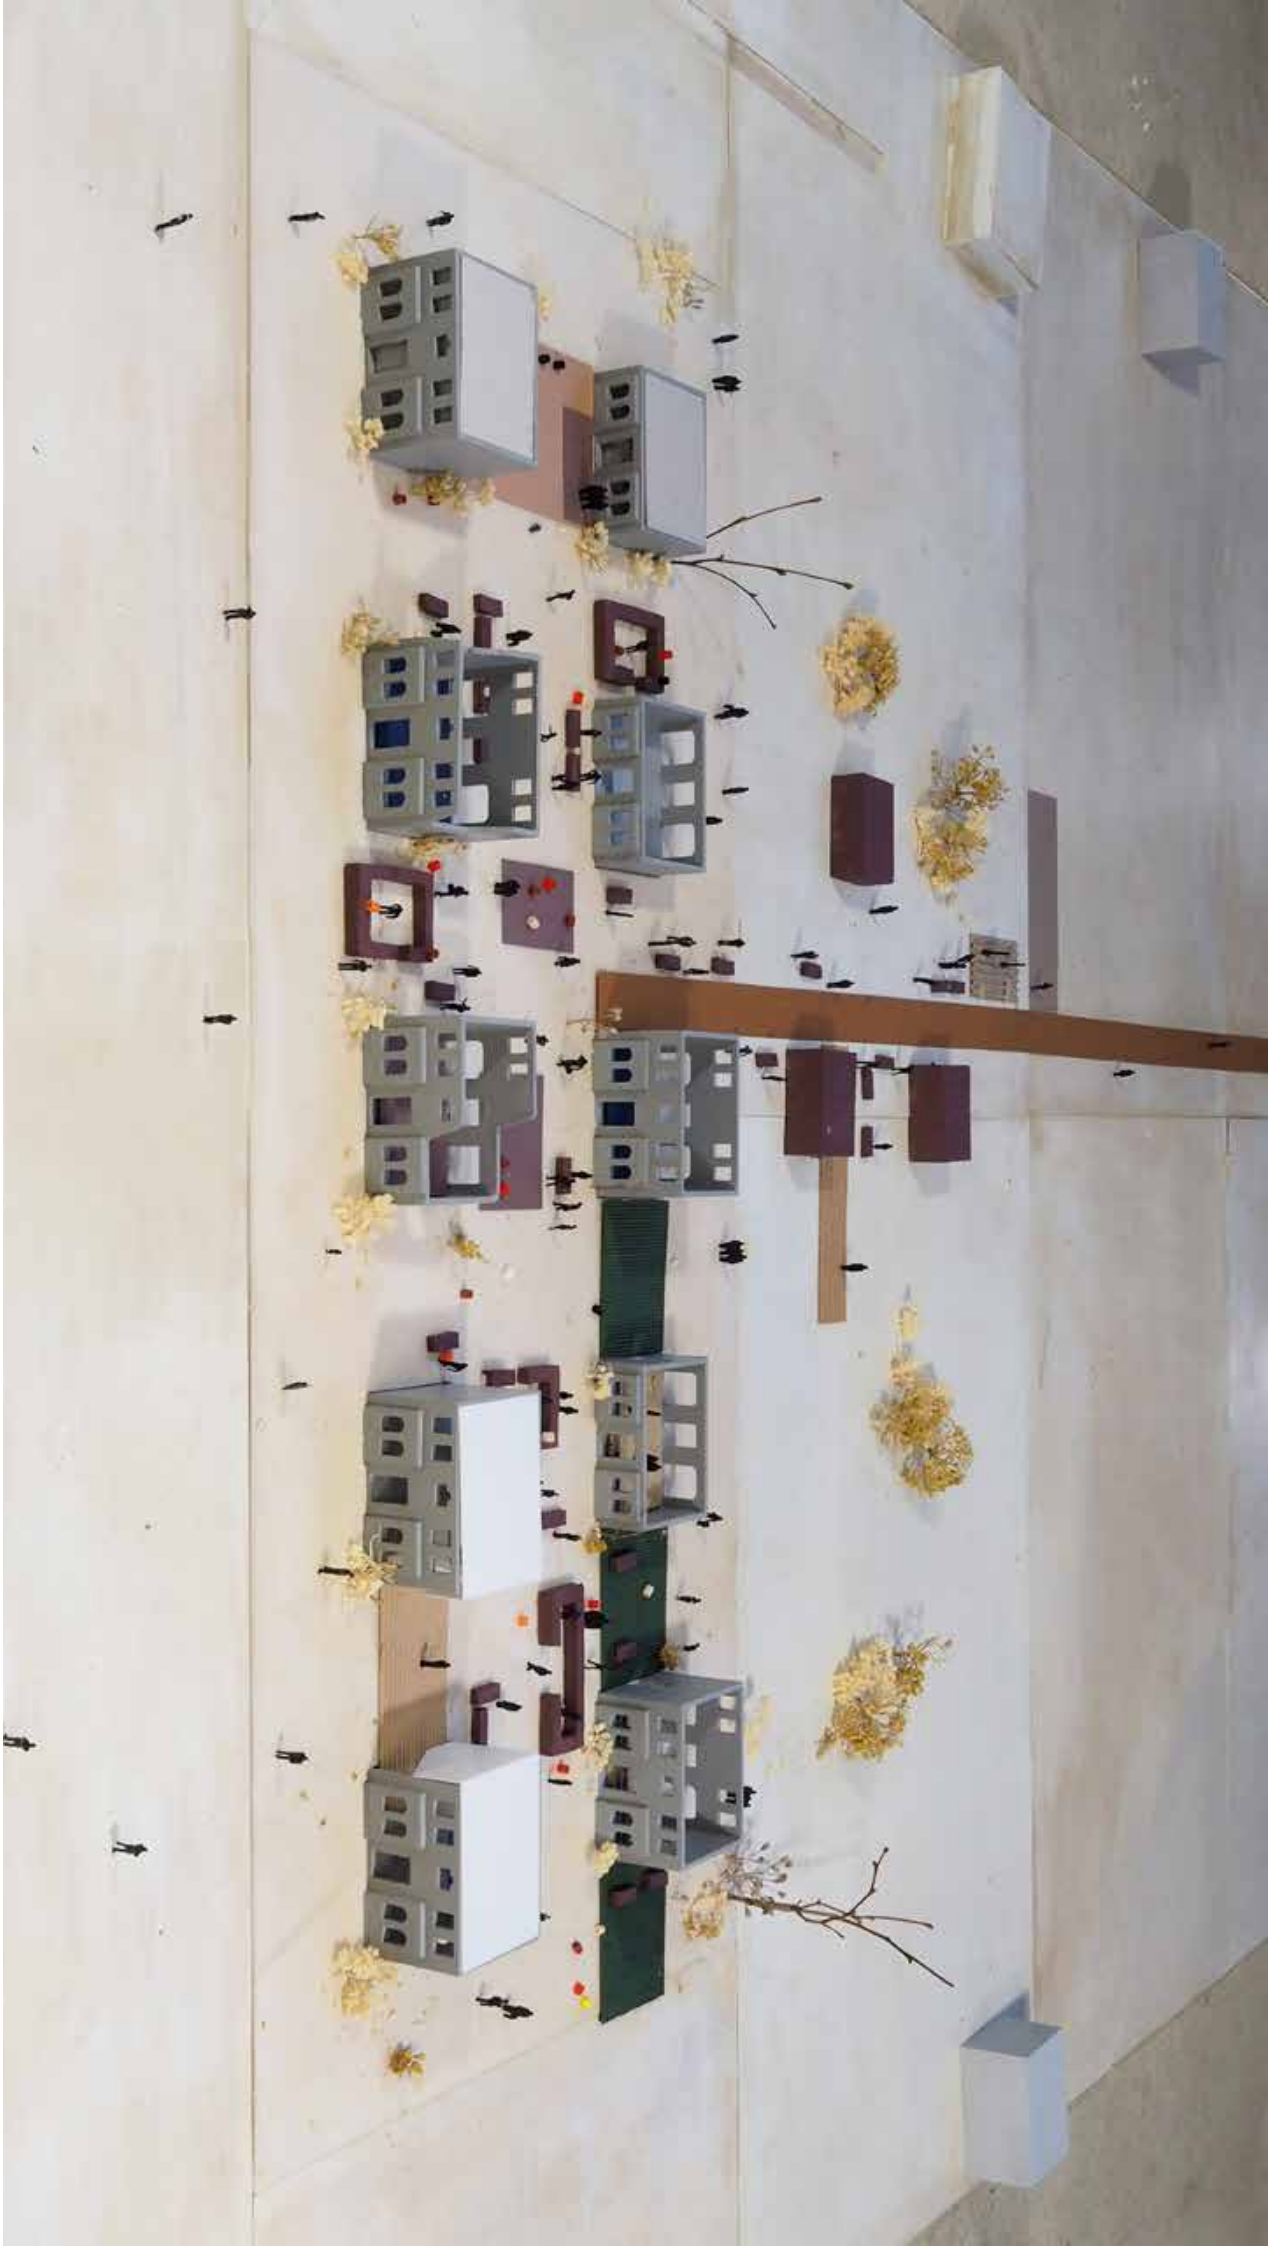

URBAN FABRIC OF GHOST ESTATE
MODEL 1:1150

CLUSTER OF GHOST ESTATE
MODEL 1:100

FOR SALE
SITE WITH
DEVELOPMENT
POTENTIAL
Harvey, Ryan & Son
074 9131099
WARRIOR PROPERTY SERVICES

BUILDING OF GHOST ESTATE
MODEL 1:20

URBAN FABRIC OF GHOST ESTATE
MODEL 1:1150

CLUSTER OF GHOST ESTATE
MODEL 1:100

FOR SALE
SITE WITH
DEVELOPMENT
POTENTIAL
Henry Wood & Son,
INC.
0783 913109
www.henrywood.com

BUILDING OF GHOST ESTATE
MODEL 1:20