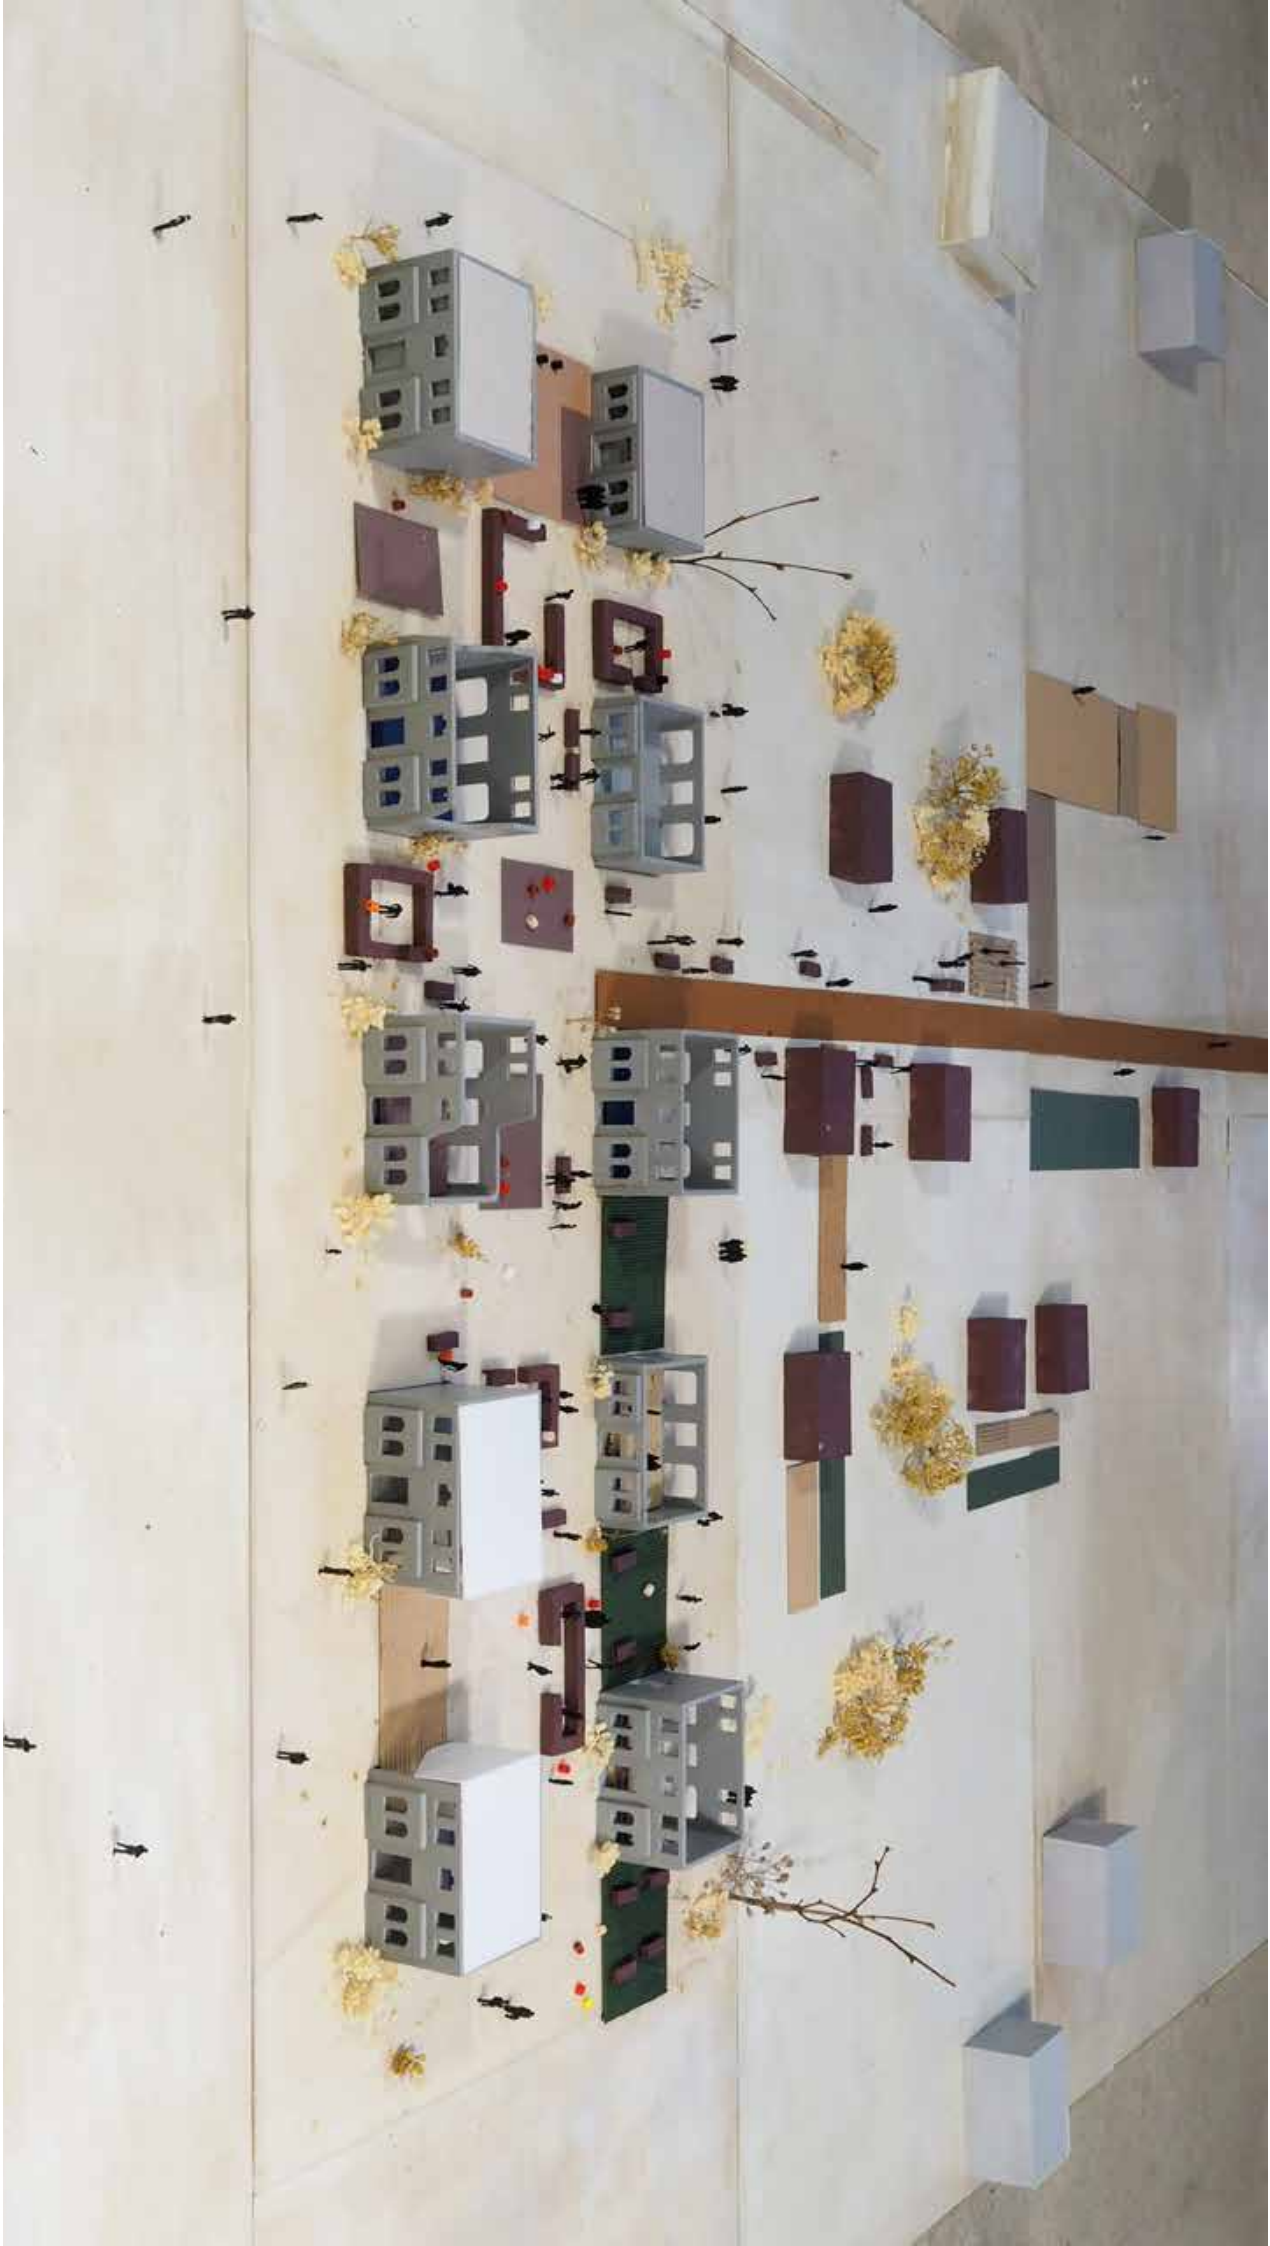

URBAN FABRIC OF GHOST ESTATE
MODEL 1:1150

CLUSTER OF GHOST ESTATE
MODEL 1:100

FOR SALE
SITE WITH
DEVELOPMENT
POTENTIAL
Harvey, Ryan & Son
074 9131099
WARRIOR PROPERTY SERVICES

BUILDING OF GHOST ESTATE
MODEL 1:20

URBAN FABRIC OF GHOST ESTATE
MODEL 1:1150

CLUSTER OF GHOST ESTATE
MODEL 1:100

FOR SALE
SITE WITH
DEVELOPMENT
POTENTIAL
Henry Wood & Son,
INC.
0783 913109
www.henrywood.com

BUILDING OF GHOST ESTATE
MODEL 1:20