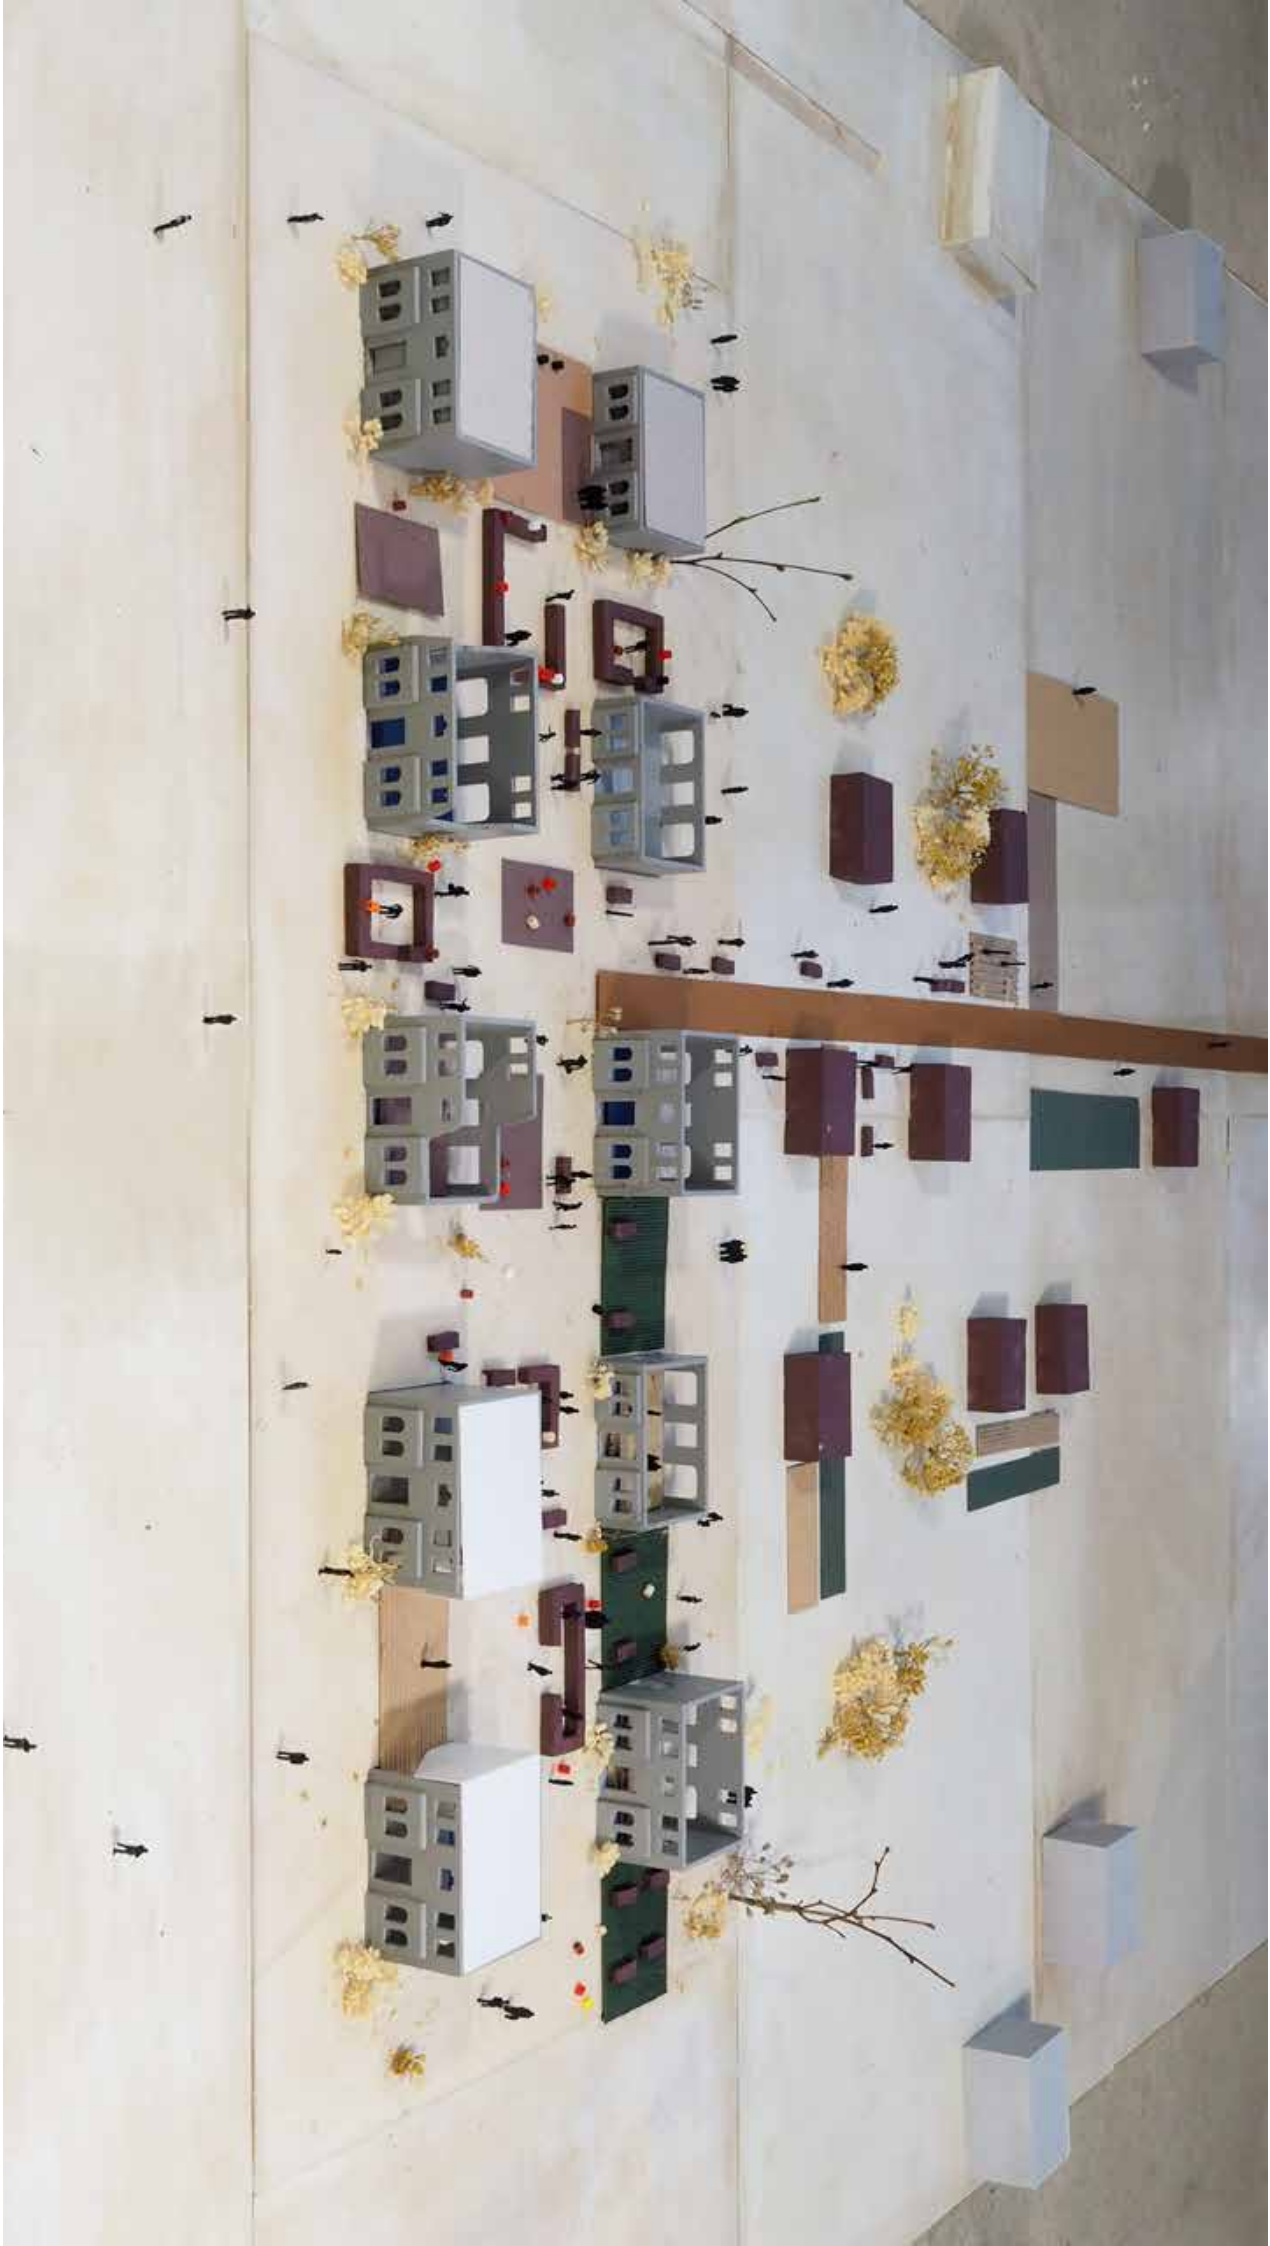

URBAN FABRIC OF GHOST ESTATE
MODEL 1:1150

CLUSTER OF GHOST ESTATE
MODEL 1:100

FOR SALE
SITE WITH
DEVELOPMENT
POTENTIAL
Harvey, Ryan & Son
074 9131099
WARRIOR PROPERTY SERVICES

BUILDING OF GHOST ESTATE
MODEL 1:20

URBAN FABRIC OF GHOST ESTATE
MODEL 1:1150

CLUSTER OF GHOST ESTATE
MODEL 1:100

FOR SALE
SITE WITH
DEVELOPMENT
POTENTIAL
Henry Wood & Son,
INC.
0783 913109
www.henrywood.com

BUILDING OF GHOST ESTATE
MODEL 1:20