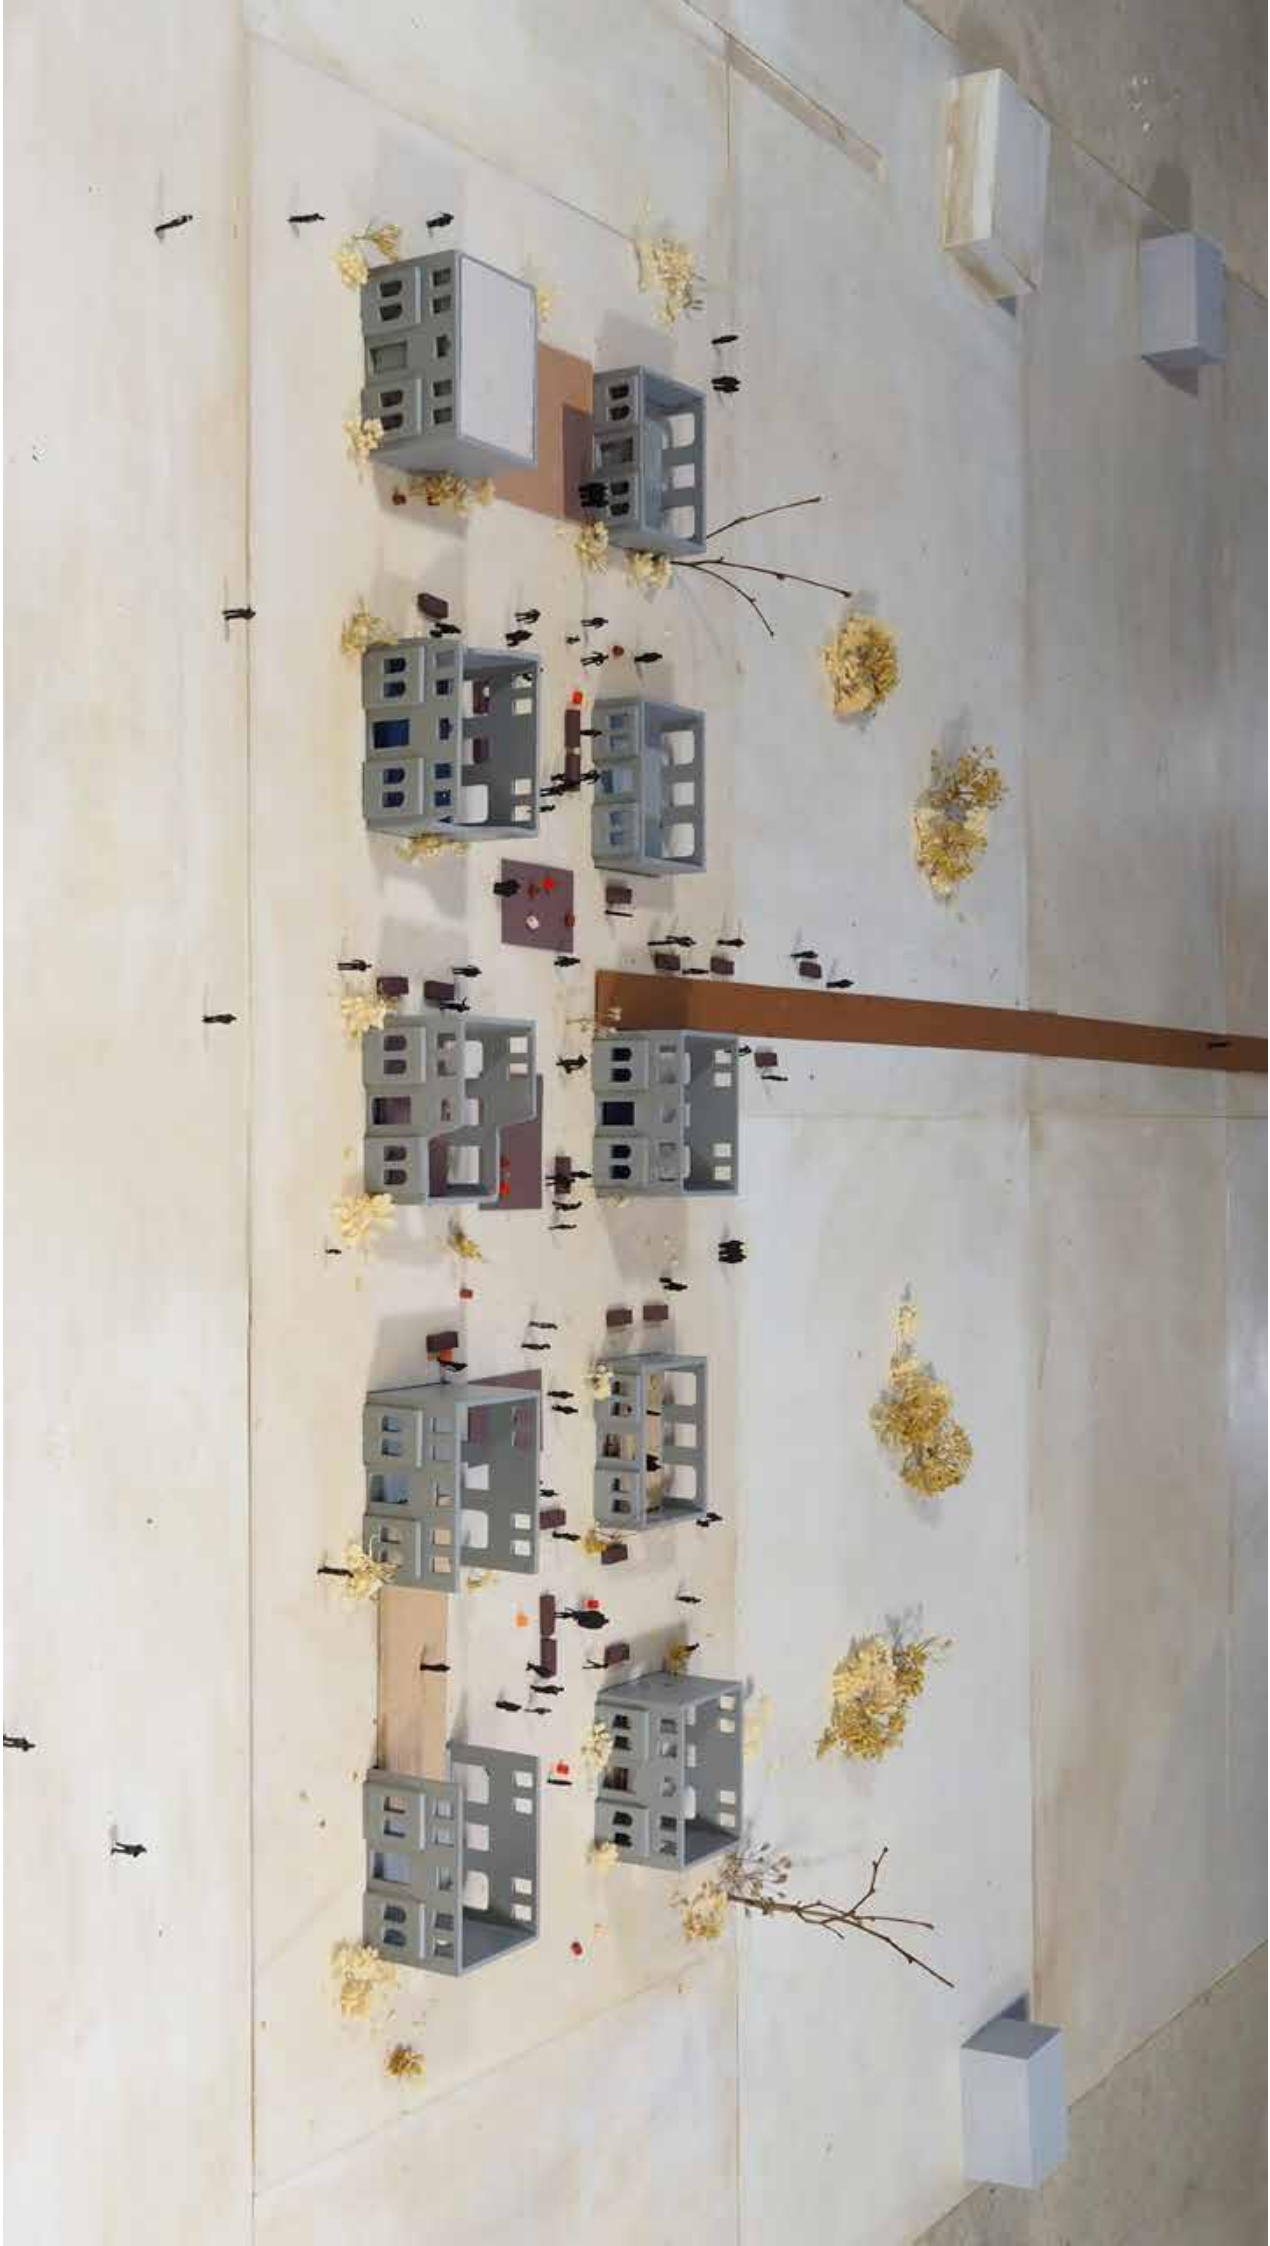

URBAN FABRIC OF GHOST ESTATE
MODEL 1:1150

CLUSTER OF GHOST ESTATE
MODEL 1:100

FOR SALE
SITE WITH
DEVELOPMENT
POTENTIAL
Harvey, Ryan & Son
074 9131099
WARRIOR PROPERTY SERVICES

BUILDING OF GHOST ESTATE
MODEL 1:20

URBAN FABRIC OF GHOST ESTATE
MODEL 1:1150

CLUSTER OF GHOST ESTATE
MODEL 1:100

FOR SALE
SITE WITH
DEVELOPMENT
POTENTIAL
Henry Wood & Son,
INC.
0783 913109
www.henrywood.com

BUILDING OF GHOST ESTATE
MODEL 1:20