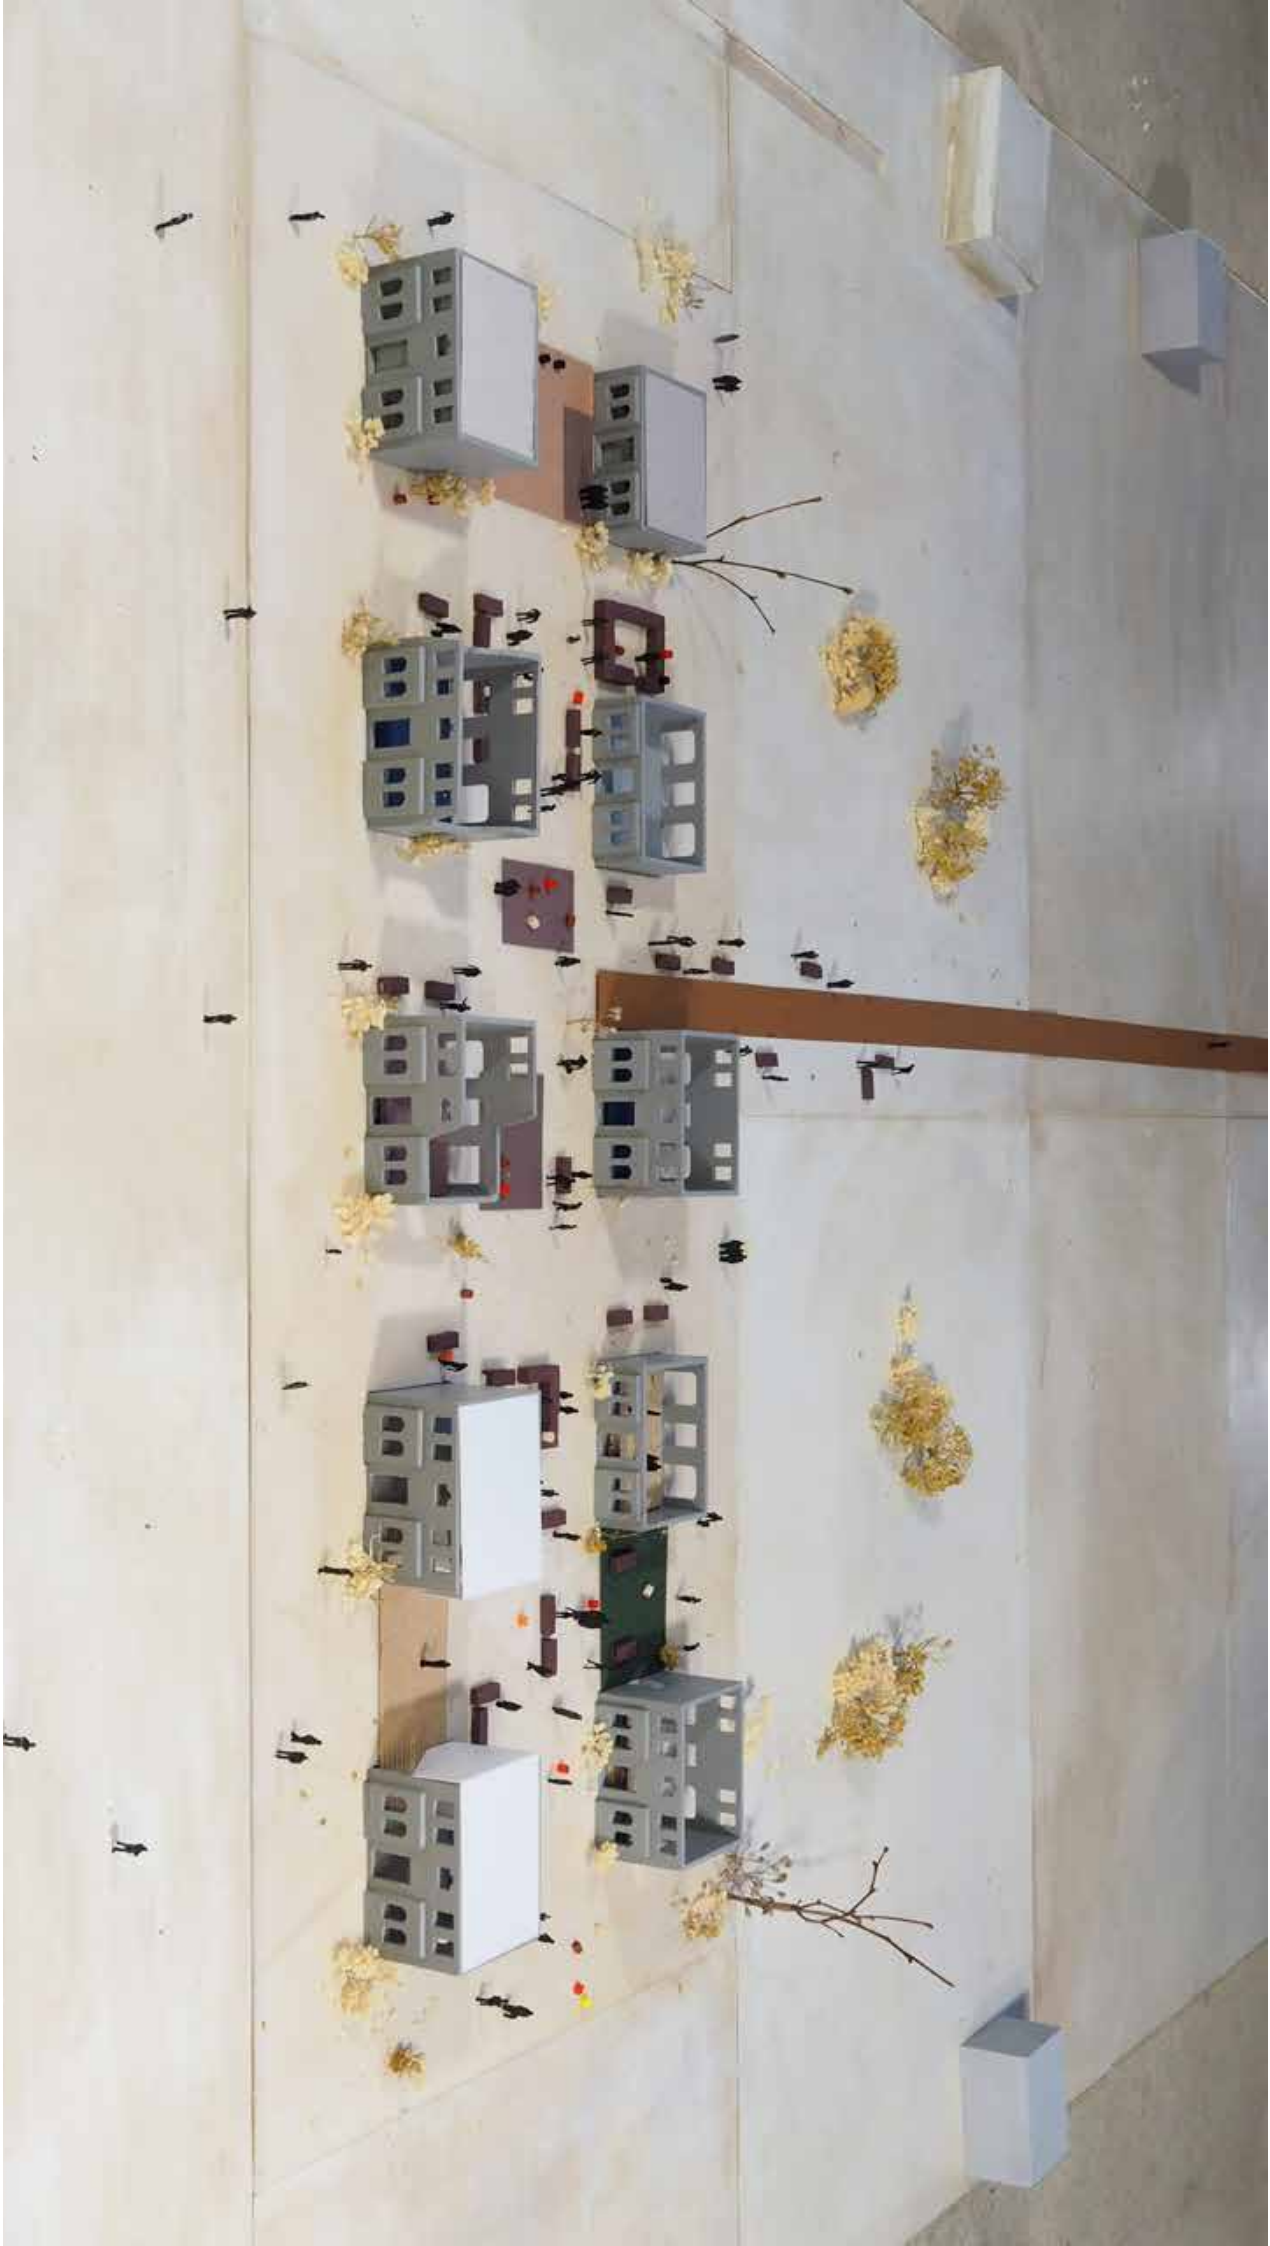

URBAN FABRIC OF GHOST ESTATE
MODEL 1:1150

CLUSTER OF GHOST ESTATE
MODEL 1:100

FOR SALE
SITE WITH
DEVELOPMENT
POTENTIAL
Harvey, Ryan & Son
074 9131099
WARRIOR PROPERTY SERVICES

BUILDING OF GHOST ESTATE
MODEL 1:20

URBAN FABRIC OF GHOST ESTATE
MODEL 1:1150

CLUSTER OF GHOST ESTATE
MODEL 1:100

FOR SALE
SITE WITH
DEVELOPMENT
POTENTIAL
Henry Wood & Son,
INC.
0783 913109
www.henrywood.com

BUILDING OF GHOST ESTATE
MODEL 1:20