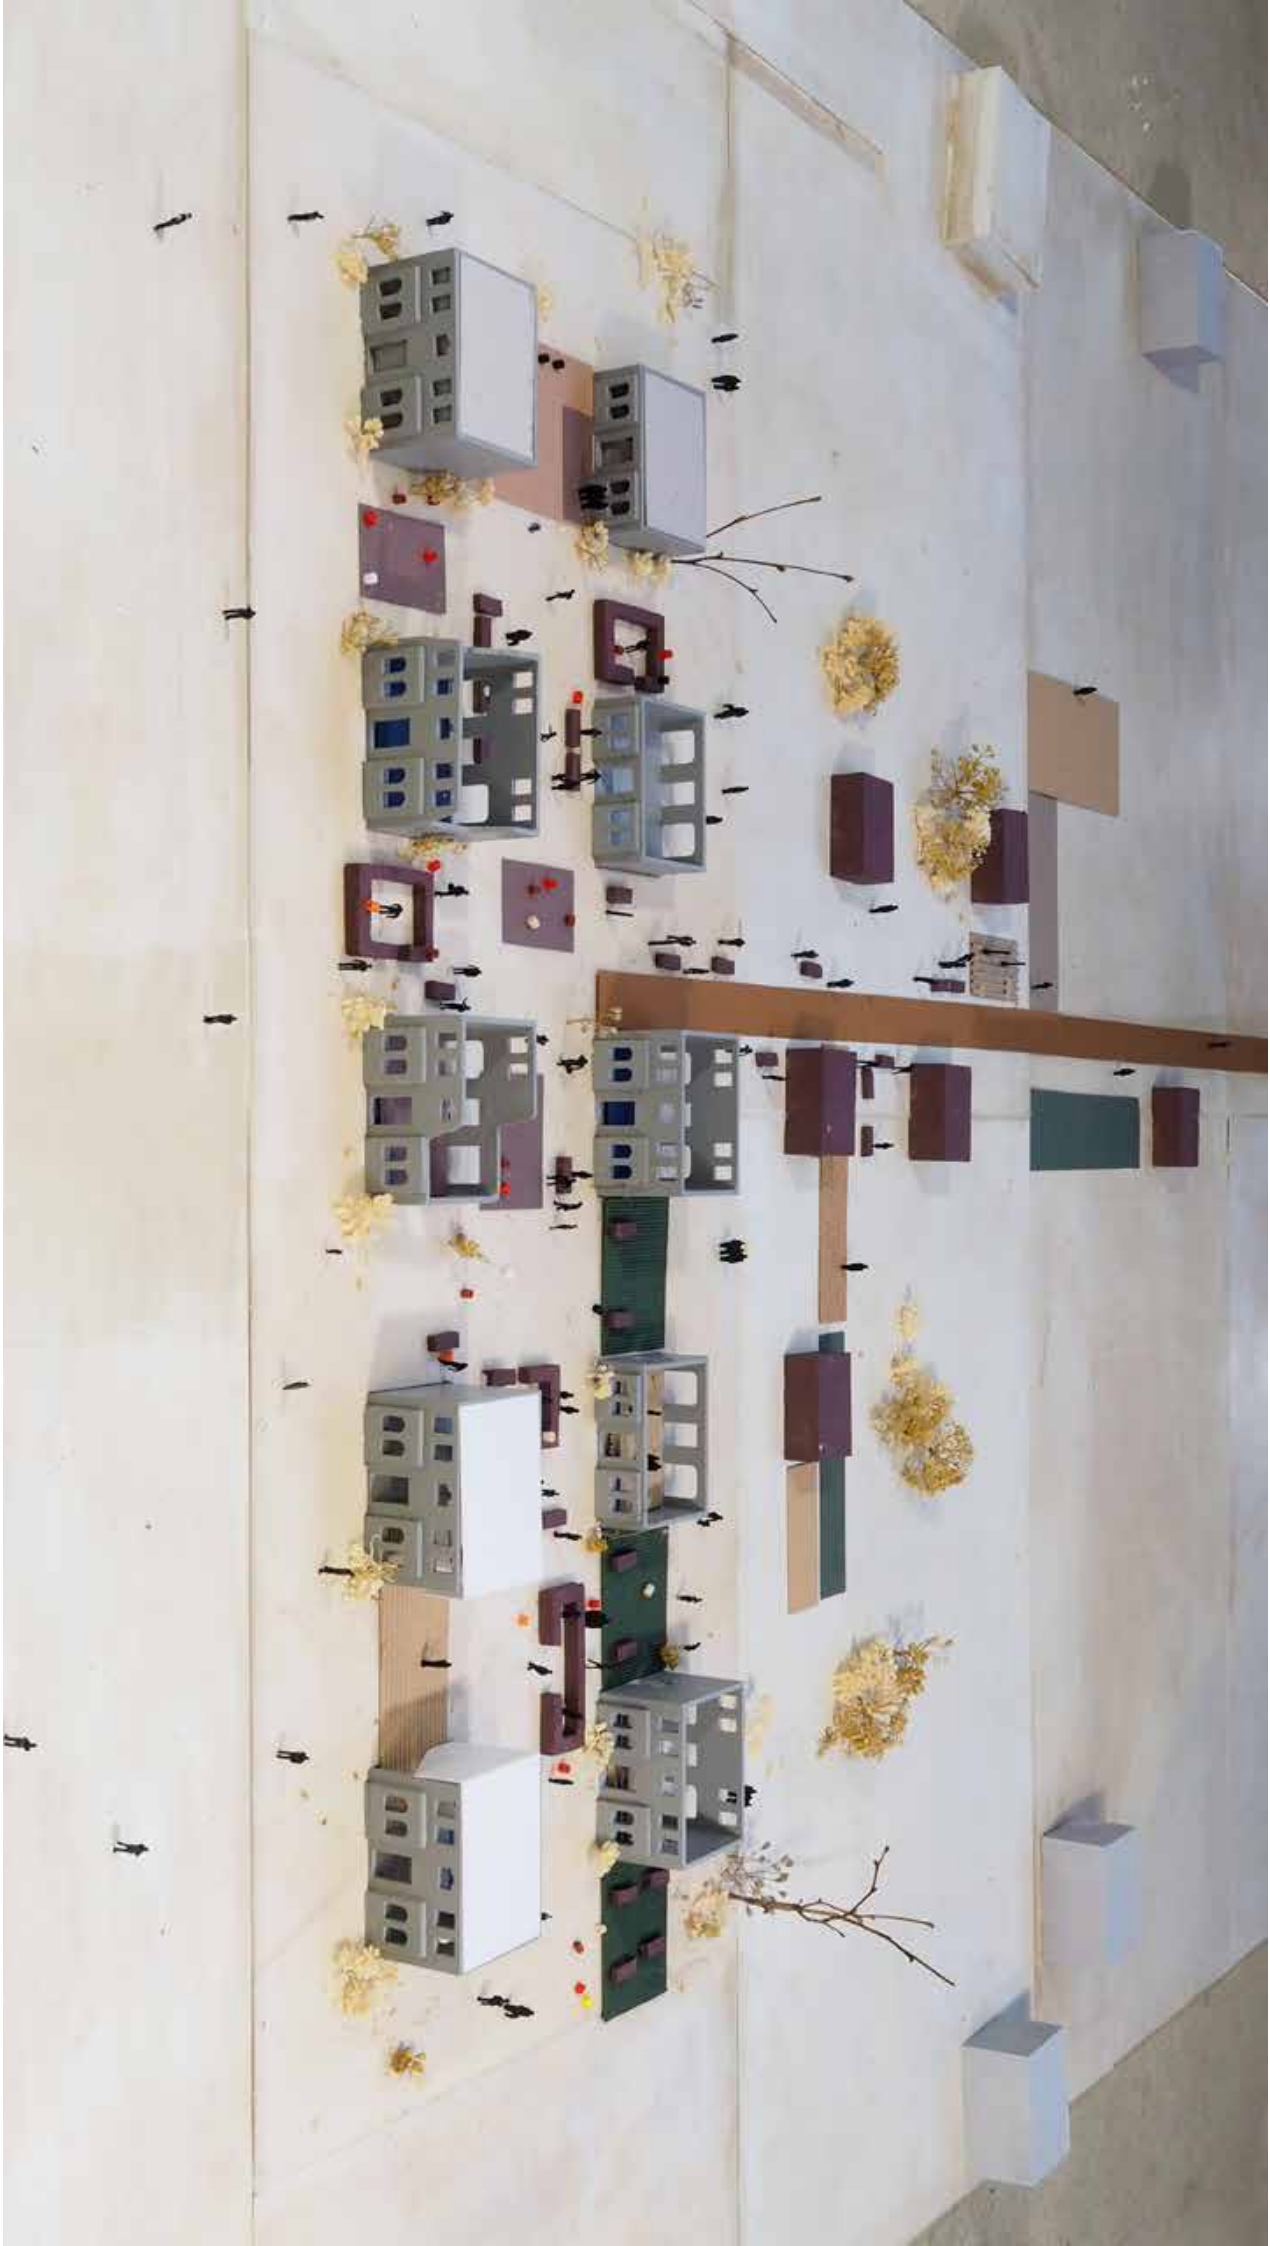

URBAN FABRIC OF GHOST ESTATE
MODEL 1:1150

CLUSTER OF GHOST ESTATE
MODEL 1:100

FOR SALE
SITE WITH
DEVELOPMENT
POTENTIAL
Harvey, Ryan & Son
074 9131099
WARRIOR PROPERTY SERVICES

BUILDING OF GHOST ESTATE
MODEL 1:20

URBAN FABRIC OF GHOST ESTATE
MODEL 1:1150

CLUSTER OF GHOST ESTATE
MODEL 1:100

FOR SALE
SITE WITH
DEVELOPMENT
POTENTIAL
Henry Wood & Son,
INC.
0783 913109
www.henrywood.com

BUILDING OF GHOST ESTATE
MODEL 1:20