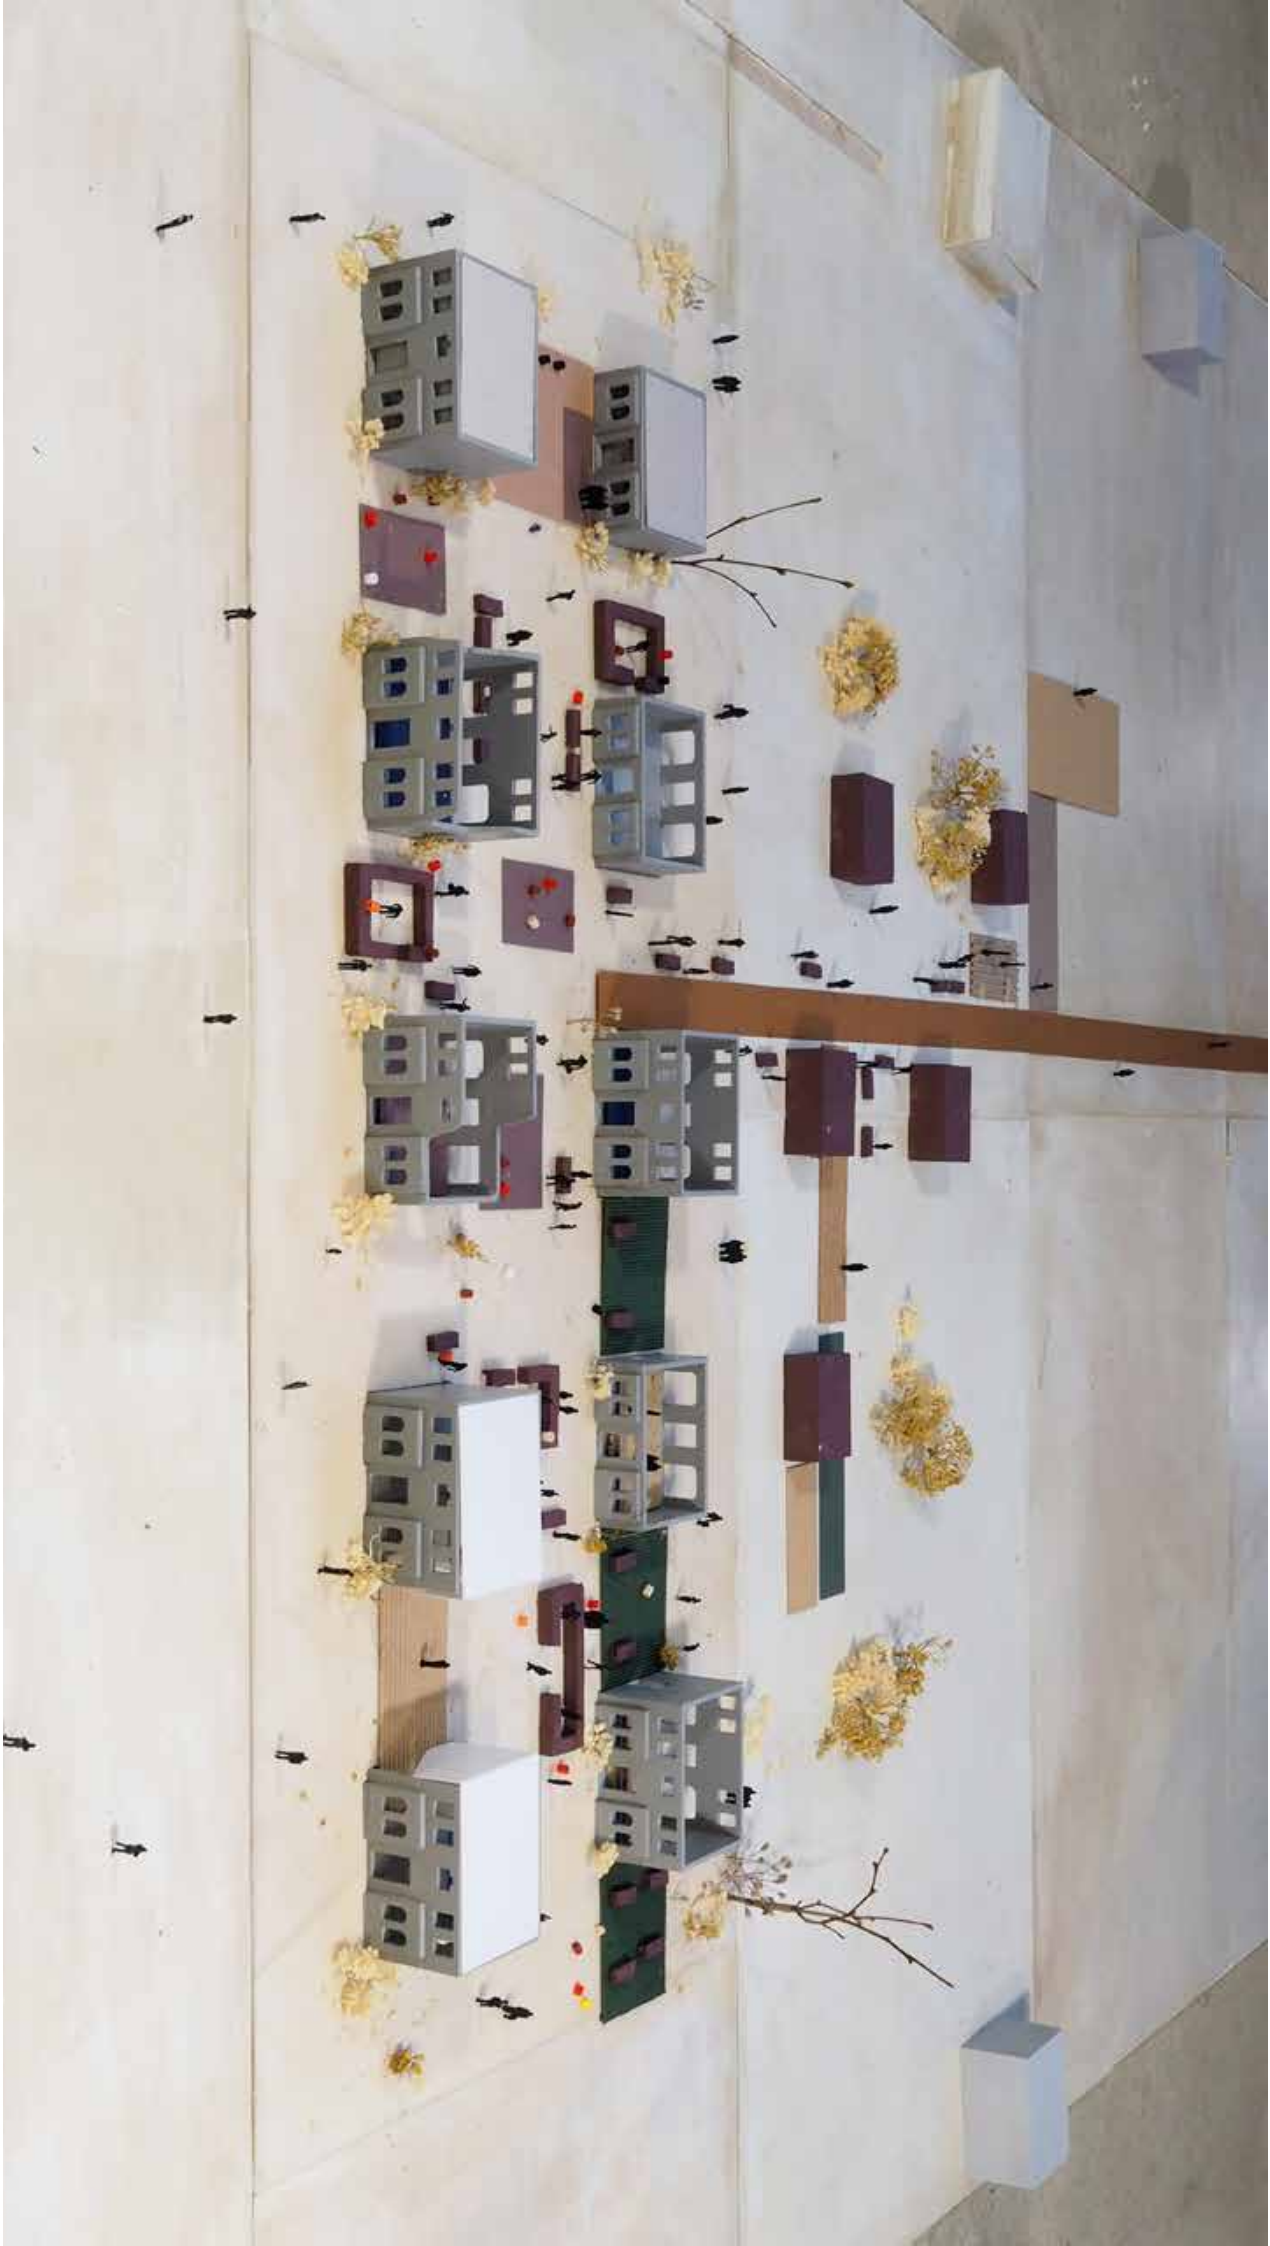

URBAN FABRIC OF GHOST ESTATE
MODEL 1:1150

CLUSTER OF GHOST ESTATE
MODEL 1:100

FOR SALE
SITE WITH
DEVELOPMENT
POTENTIAL
Harvey, Ryan & Son
074 9131099
WARRIOR PROPERTY SERVICES

BUILDING OF GHOST ESTATE
MODEL 1:20

URBAN FABRIC OF GHOST ESTATE
MODEL 1:1150

CLUSTER OF GHOST ESTATE
MODEL 1:100

FOR SALE
SITE WITH
DEVELOPMENT
POTENTIAL
Henry Wood & Son,
INC.
0783 913109
www.henrywood.com

BUILDING OF GHOST ESTATE
MODEL 1:20