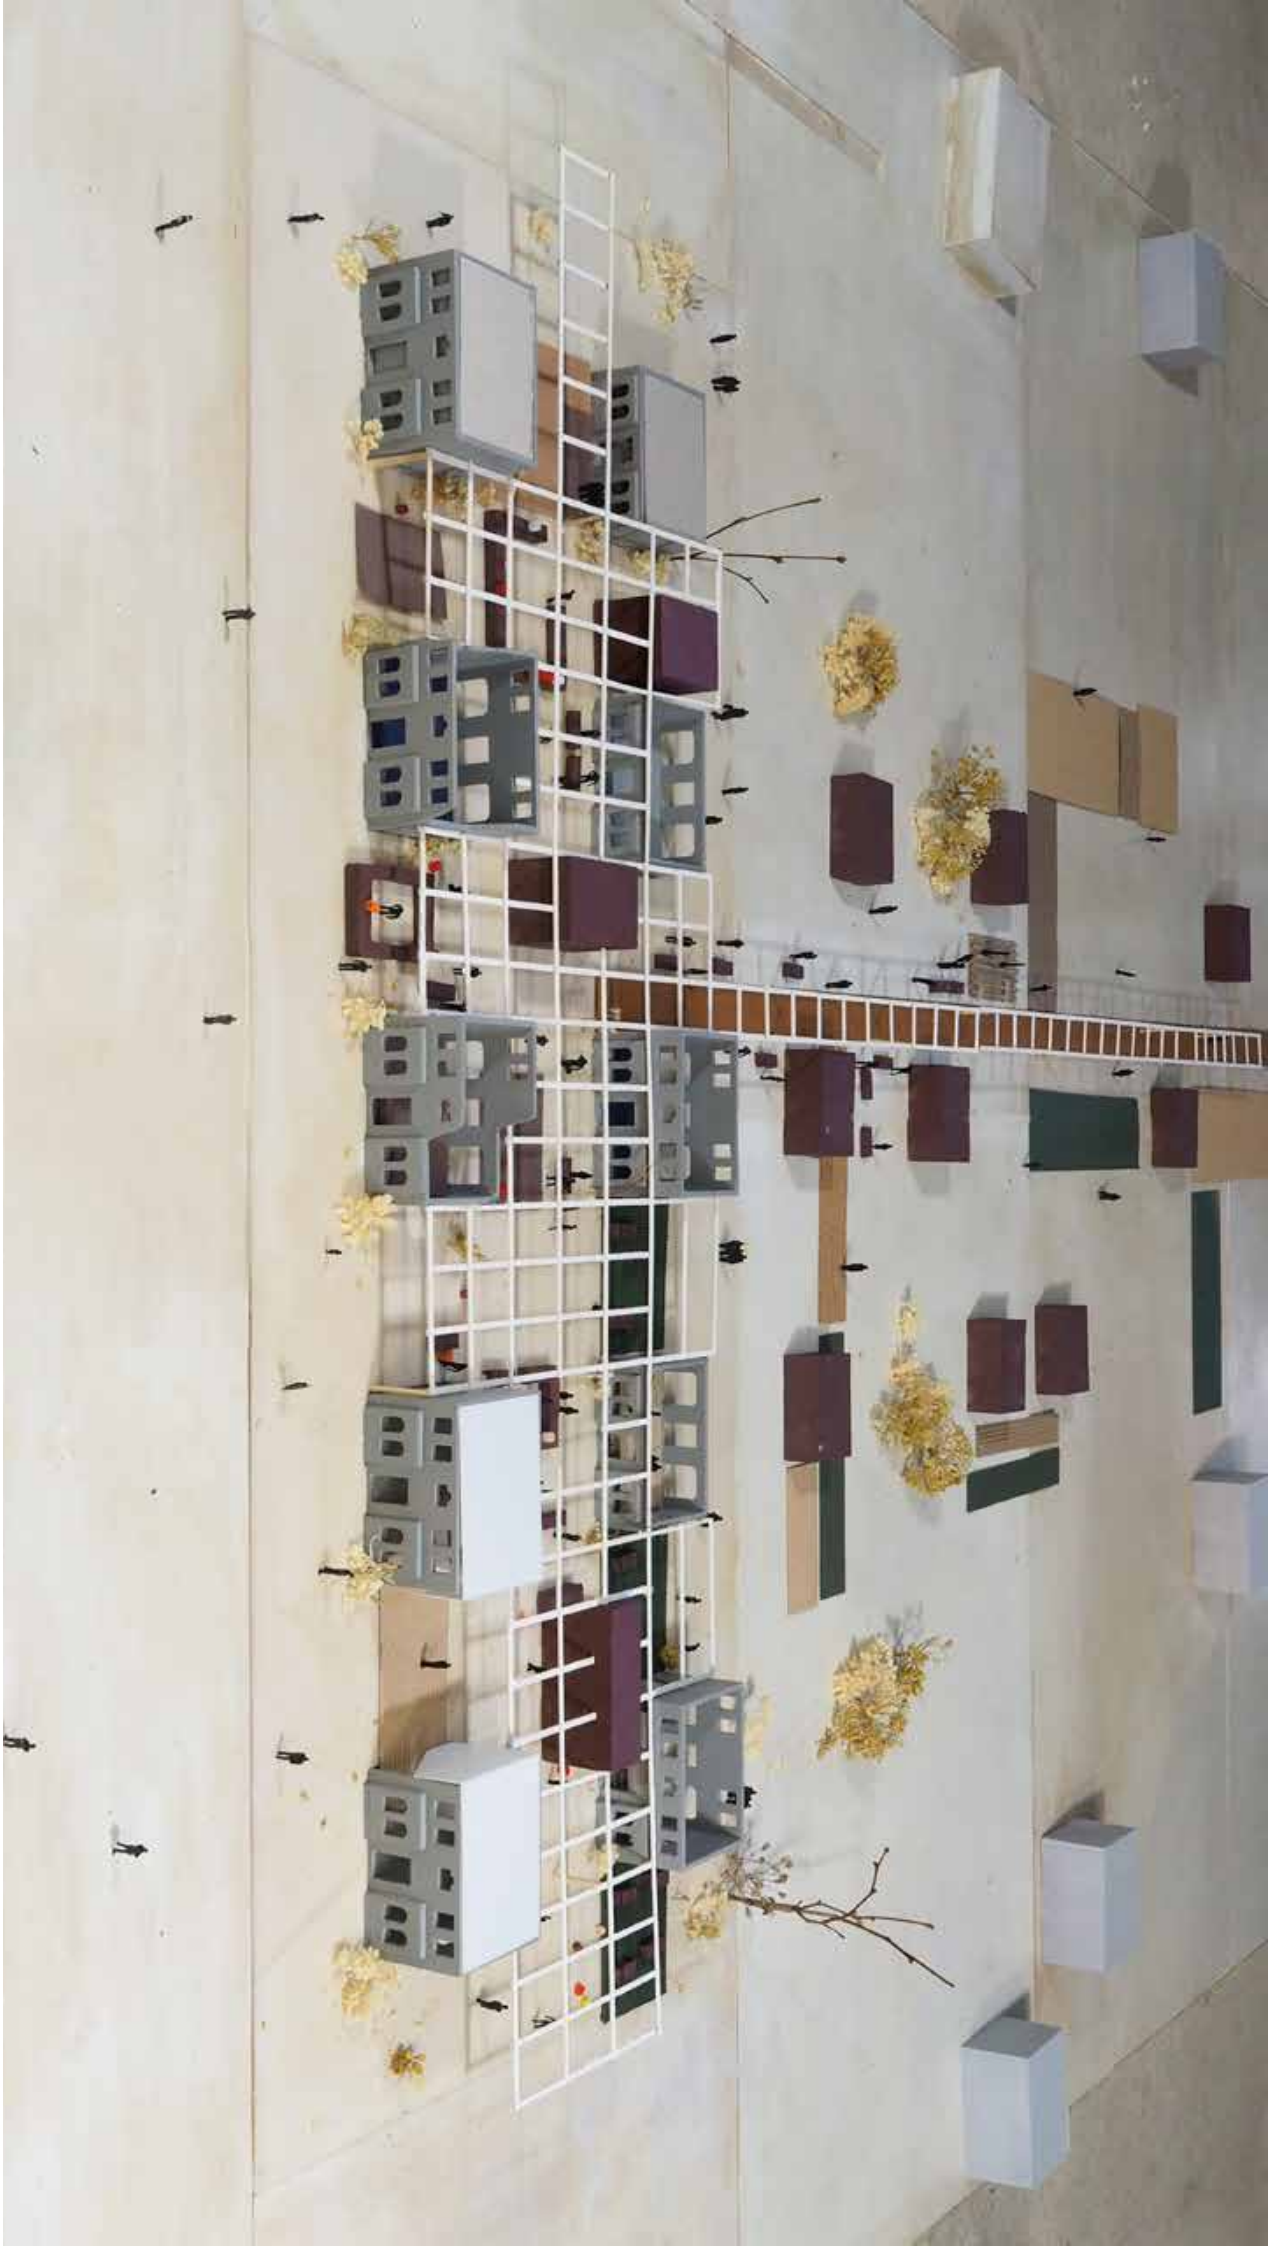

URBAN FABRIC OF GHOST ESTATE
MODEL 1:1150

CLUSTER OF GHOST ESTATE
MODEL 1:100

FOR SALE
SITE WITH
DEVELOPMENT
POTENTIAL
Harvey, Ryan & Son
074 9131099
WARRIOR PROPERTY SERVICES

BUILDING OF GHOST ESTATE
MODEL 1:20

URBAN FABRIC OF GHOST ESTATE
MODEL 1:1150

CLUSTER OF GHOST ESTATE
MODEL 1:100

FOR SALE
SITE WITH
DEVELOPMENT
POTENTIAL
Henry Wood & Son,
INC.
0783 913109
www.henrywood.com

BUILDING OF GHOST ESTATE
MODEL 1:20