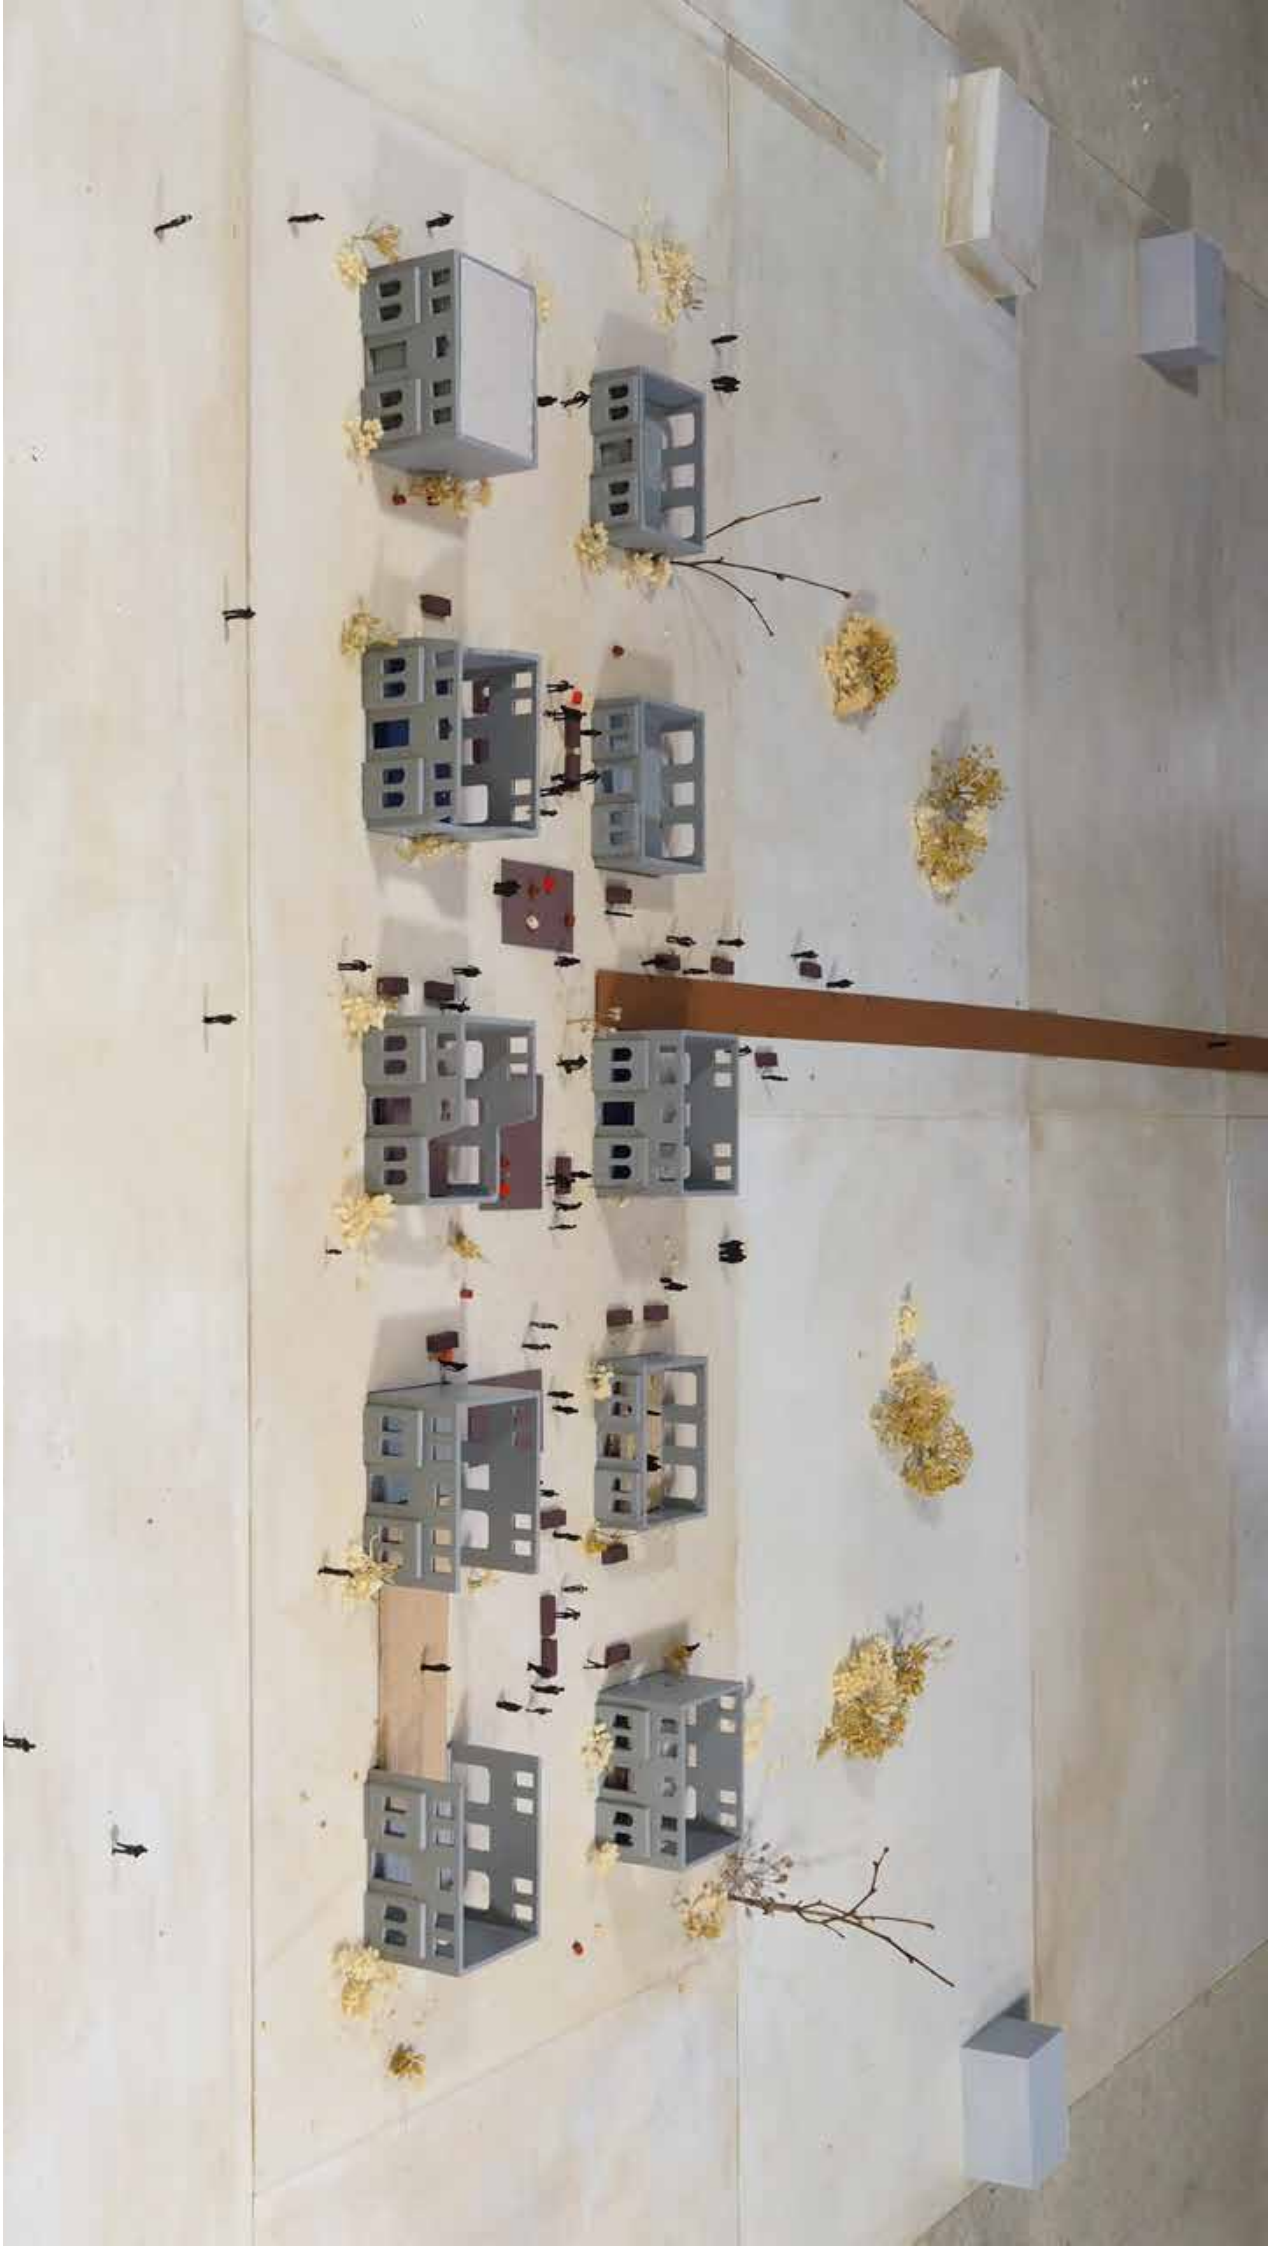

URBAN FABRIC OF GHOST ESTATE
MODEL 1:1150

CLUSTER OF GHOST ESTATE
MODEL 1:100

FOR SALE
SITE WITH
DEVELOPMENT
POTENTIAL
Harvey, Ryan & Son
074 9131099
WARRIOR PROPERTY SERVICES

BUILDING OF GHOST ESTATE
MODEL 1:20

URBAN FABRIC OF GHOST ESTATE
MODEL 1:1150

CLUSTER OF GHOST ESTATE
MODEL 1:100

FOR SALE
SITE WITH
DEVELOPMENT
POTENTIAL
Henry Wood & Son,
INC.
0783 913109
www.henrywood.com

BUILDING OF GHOST ESTATE
MODEL 1:20