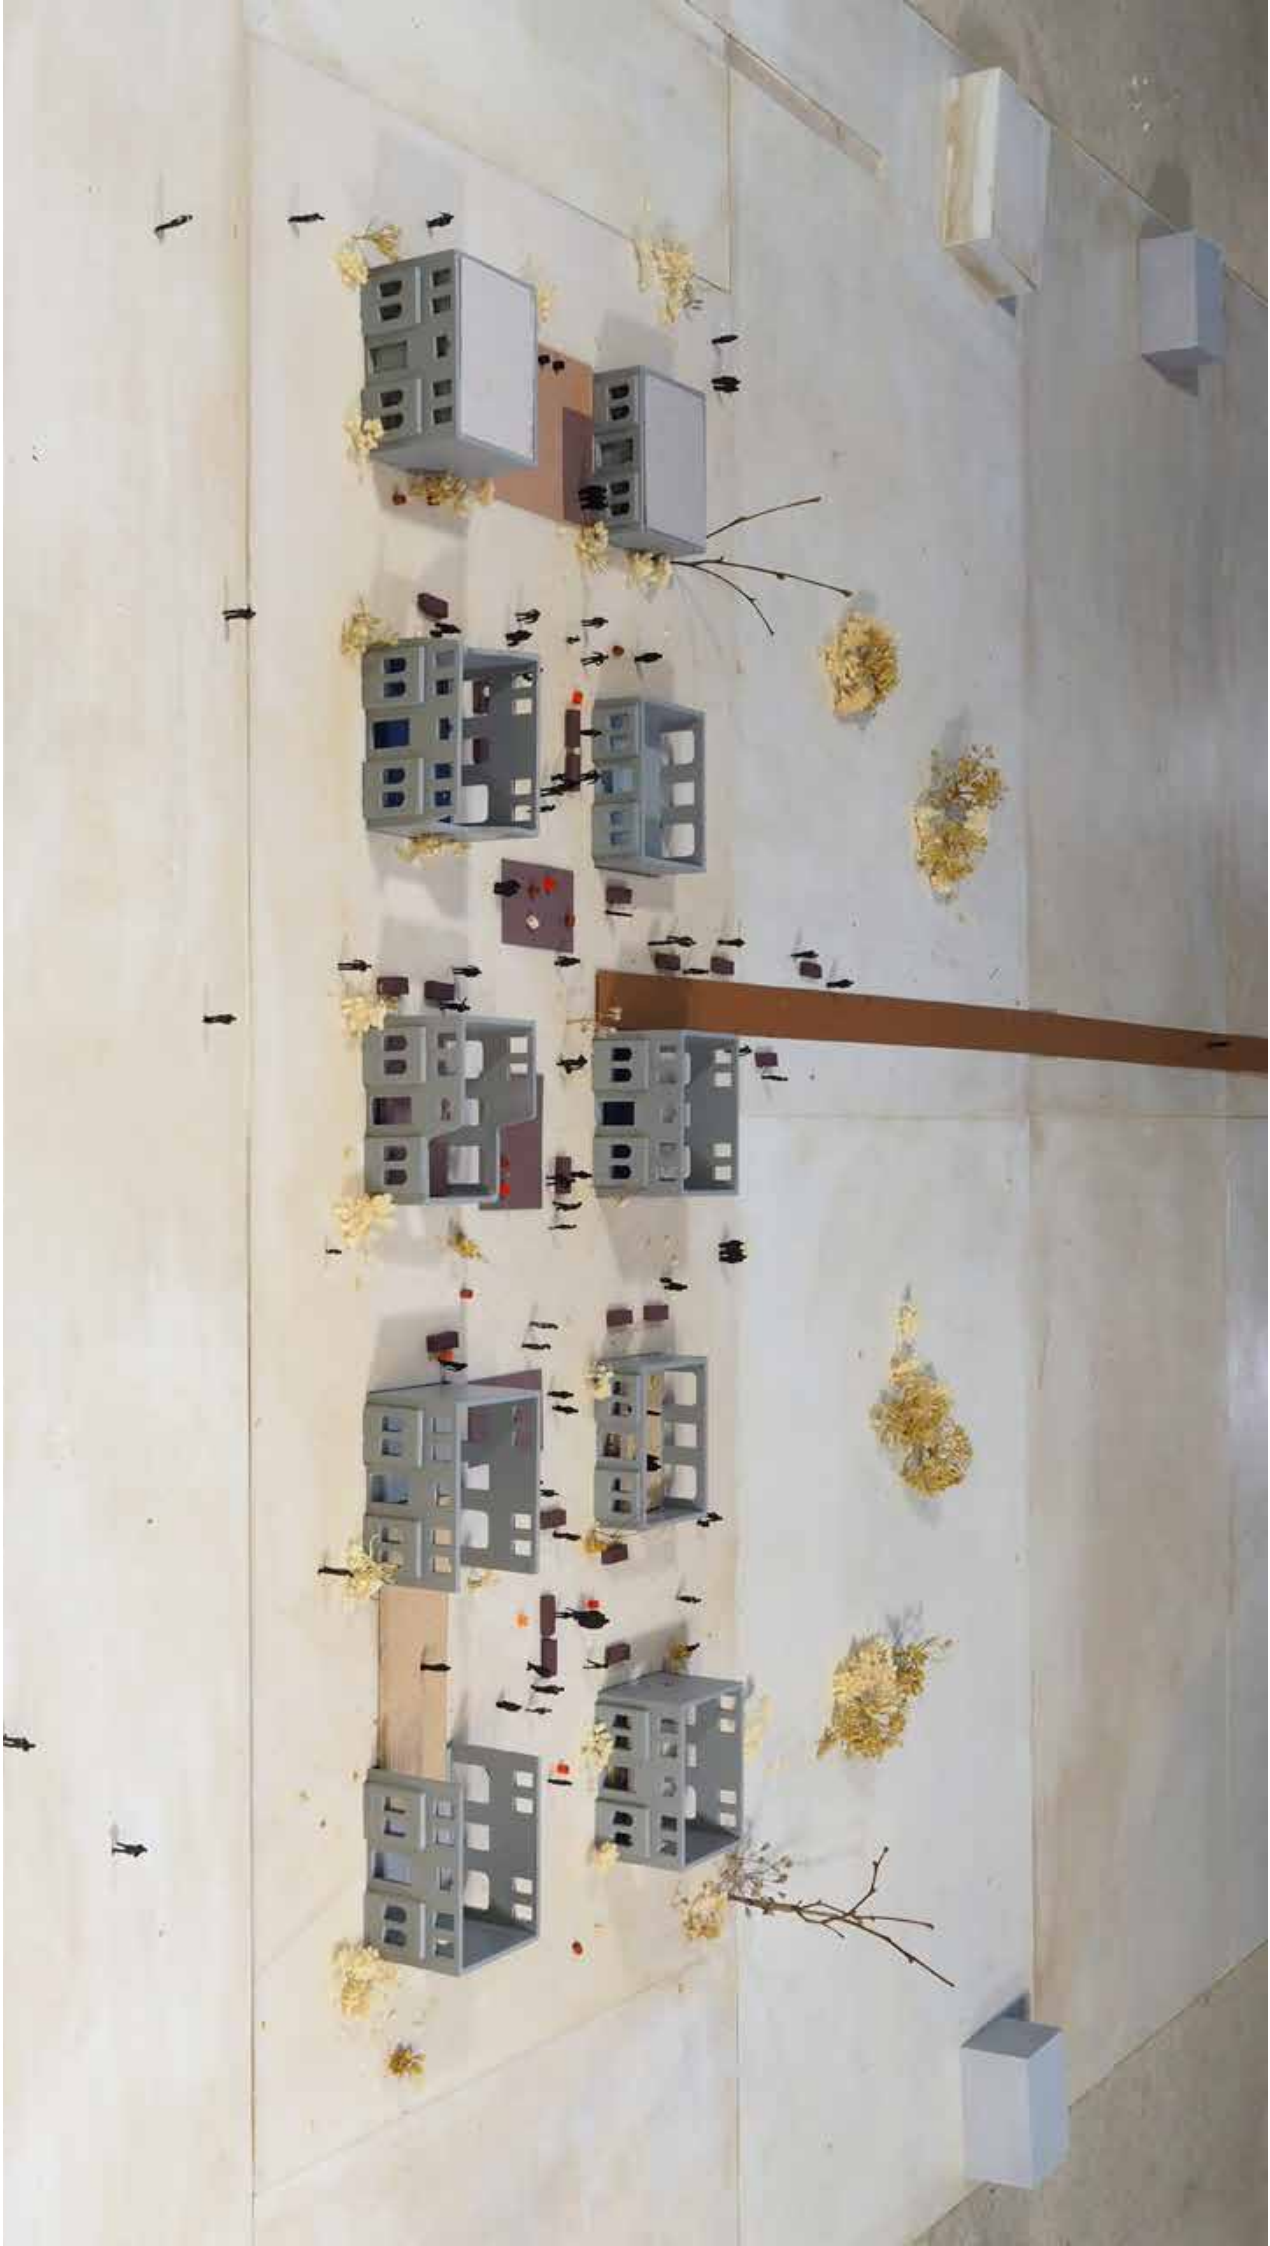

URBAN FABRIC OF GHOST ESTATE
MODEL 1:1150

CLUSTER OF GHOST ESTATE
MODEL 1:100

FOR SALE
SITE WITH
DEVELOPMENT
POTENTIAL
Harvey, Ryan & Son
074 9131099
WARRIOR PROPERTY SERVICES

BUILDING OF GHOST ESTATE
MODEL 1:20

URBAN FABRIC OF GHOST ESTATE
MODEL 1:1150

CLUSTER OF GHOST ESTATE
MODEL 1:100

FOR SALE
SITE WITH
DEVELOPMENT
POTENTIAL
Henry Wood & Son,
INC.
0783 913109
www.henrywood.com

BUILDING OF GHOST ESTATE
MODEL 1:20