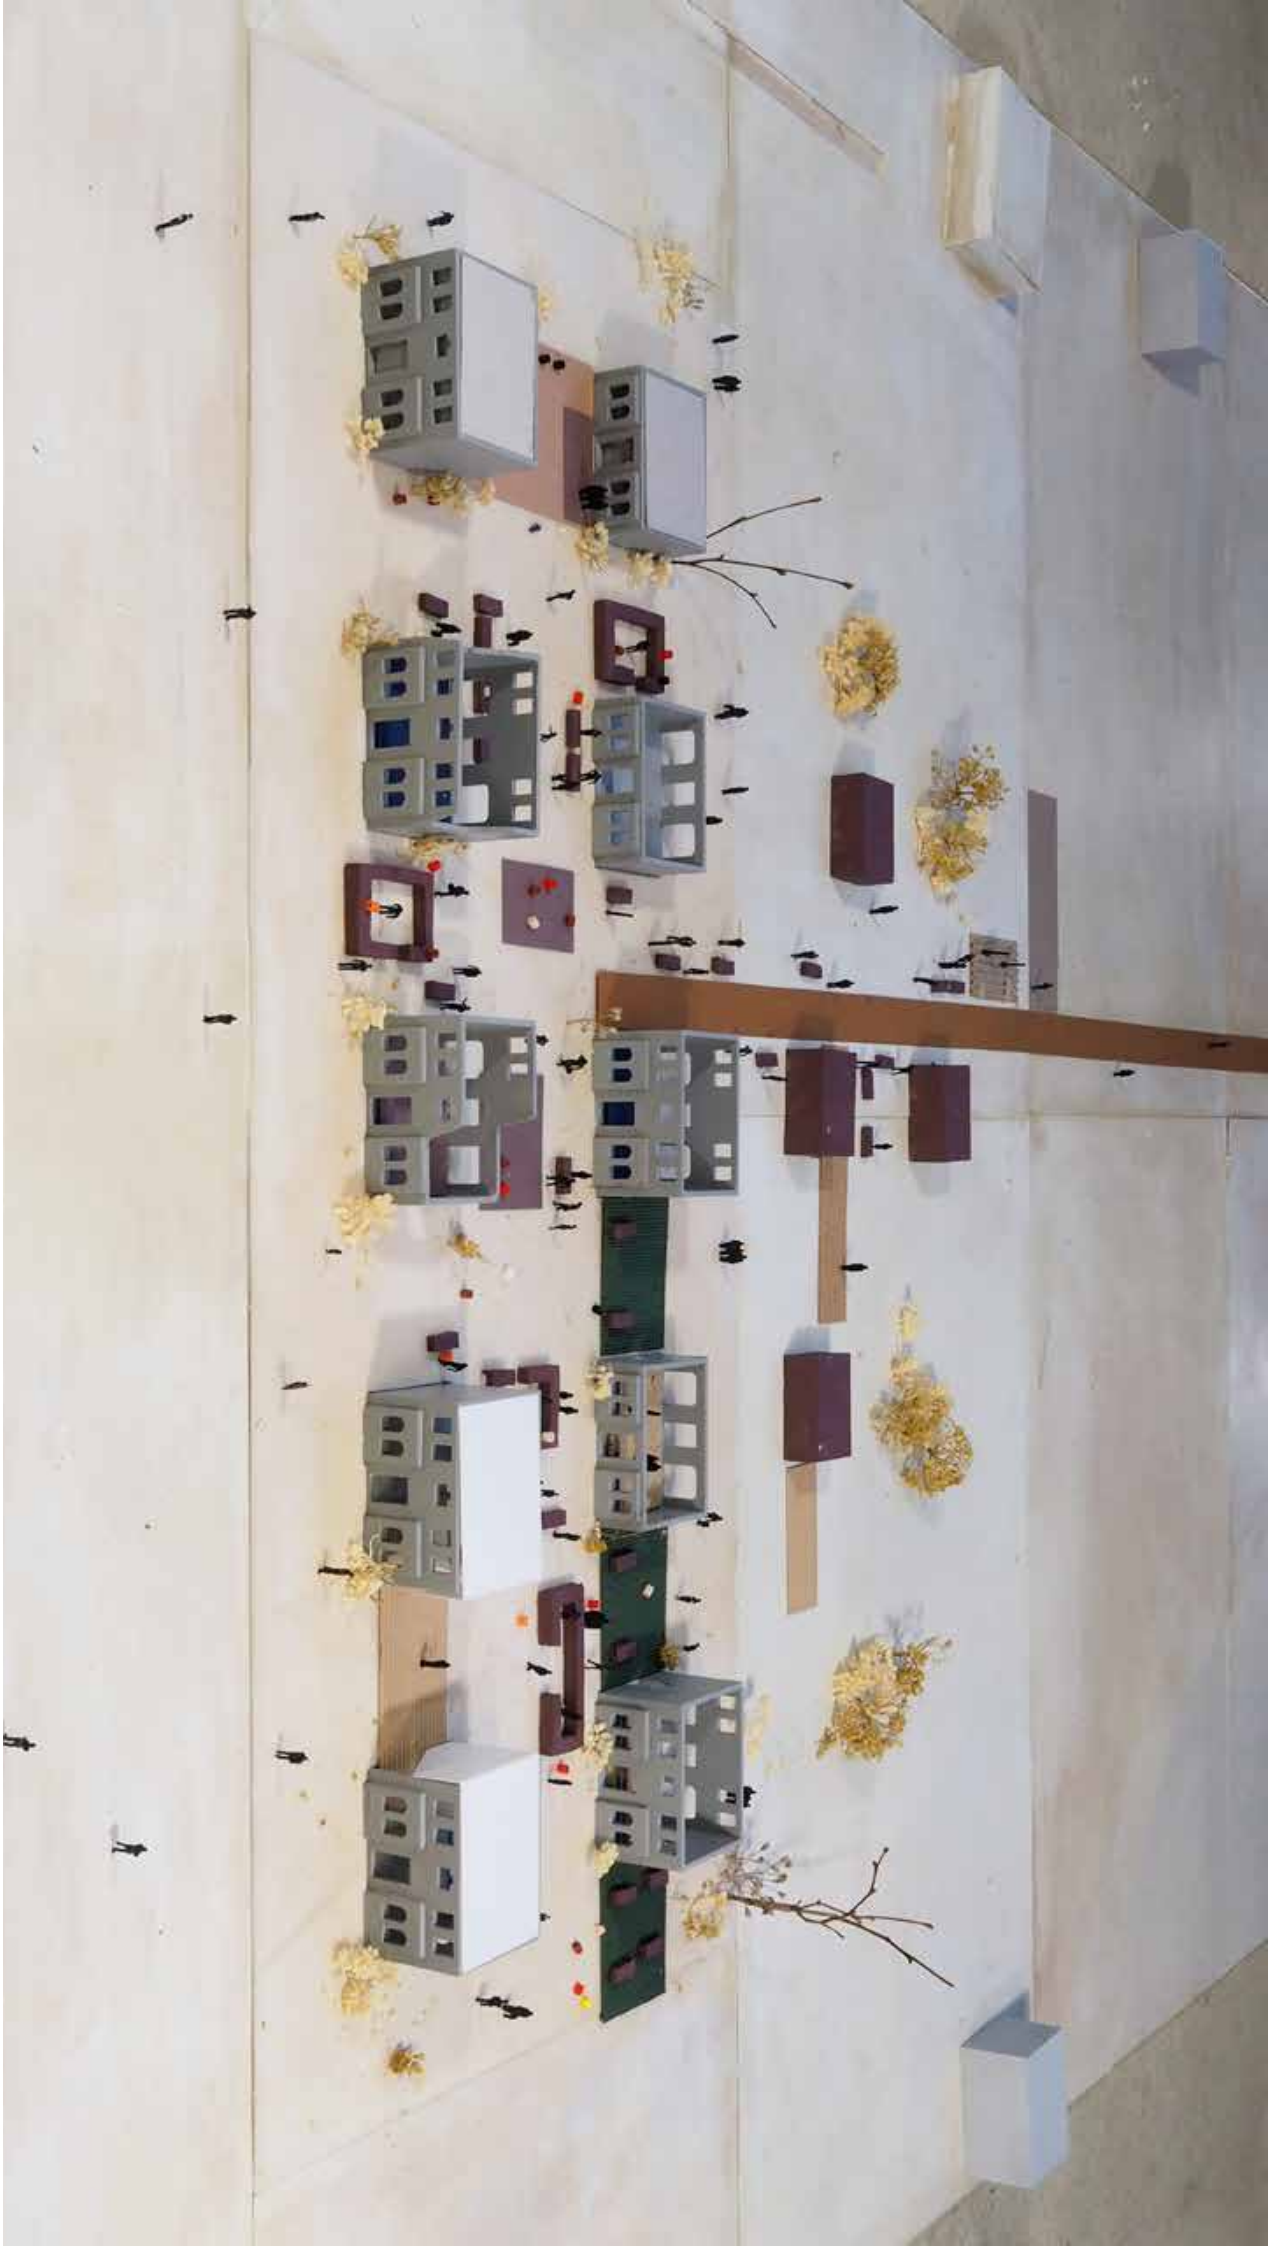

URBAN FABRIC OF GHOST ESTATE
MODEL 1:1150

CLUSTER OF GHOST ESTATE
MODEL 1:100

FOR SALE
SITE WITH
DEVELOPMENT
POTENTIAL
Harvey, Ryan & Son
074 9131099
WARRIOR PROPERTY SERVICES

BUILDING OF GHOST ESTATE
MODEL 1:20

URBAN FABRIC OF GHOST ESTATE
MODEL 1:1150

CLUSTER OF GHOST ESTATE
MODEL 1:100

FOR SALE
SITE WITH
DEVELOPMENT
POTENTIAL
Henry Wood & Son,
INC.
0783 913109
www.henrywood.com

BUILDING OF GHOST ESTATE
MODEL 1:20