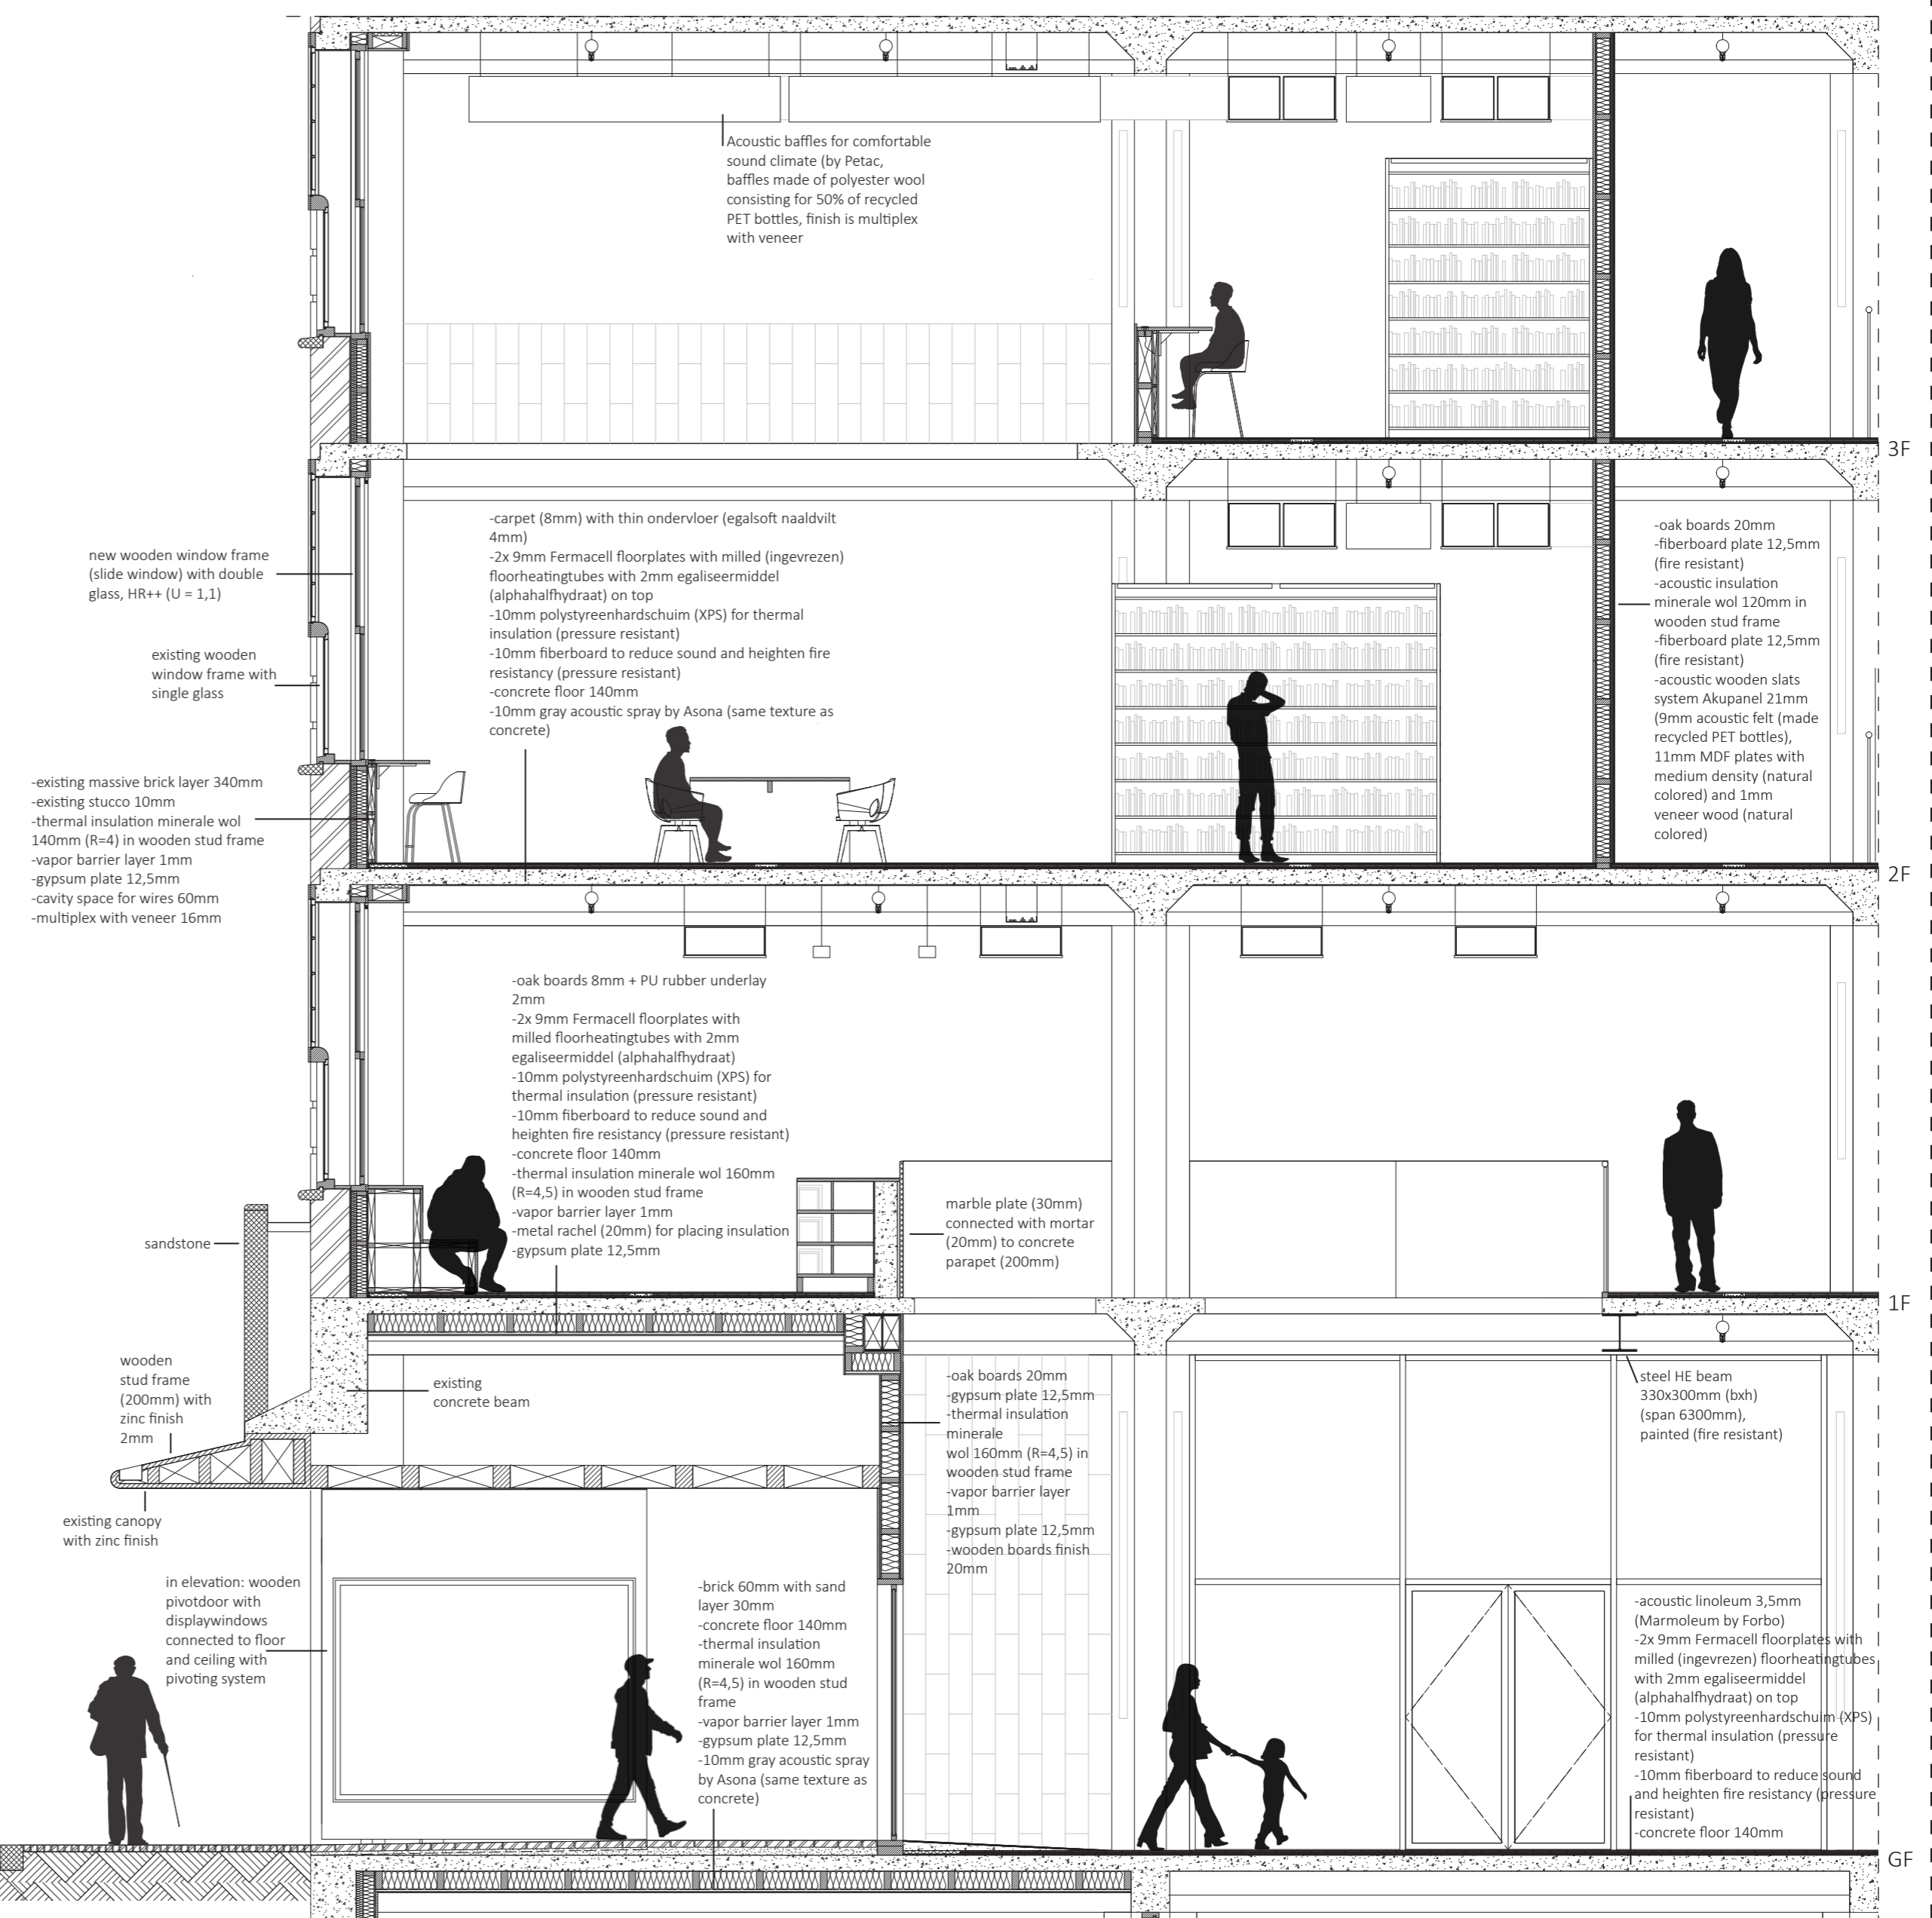

ATRIUM

Vertical 1:20 detail (scaled to 1:50)

Vertical 1:5 detail (scaled to 1:10)

Vertical 1:5 detail (scaled to 1:10)

Horizontal 1:20 detail (scaled to 1:50)

FAÇADE

Vertical 1:5 detail (scaled to 1:10)

Horizontal 1:5 detail (scaled to 1:10)

Vertical 1:20 detail (scaled to 1:50)