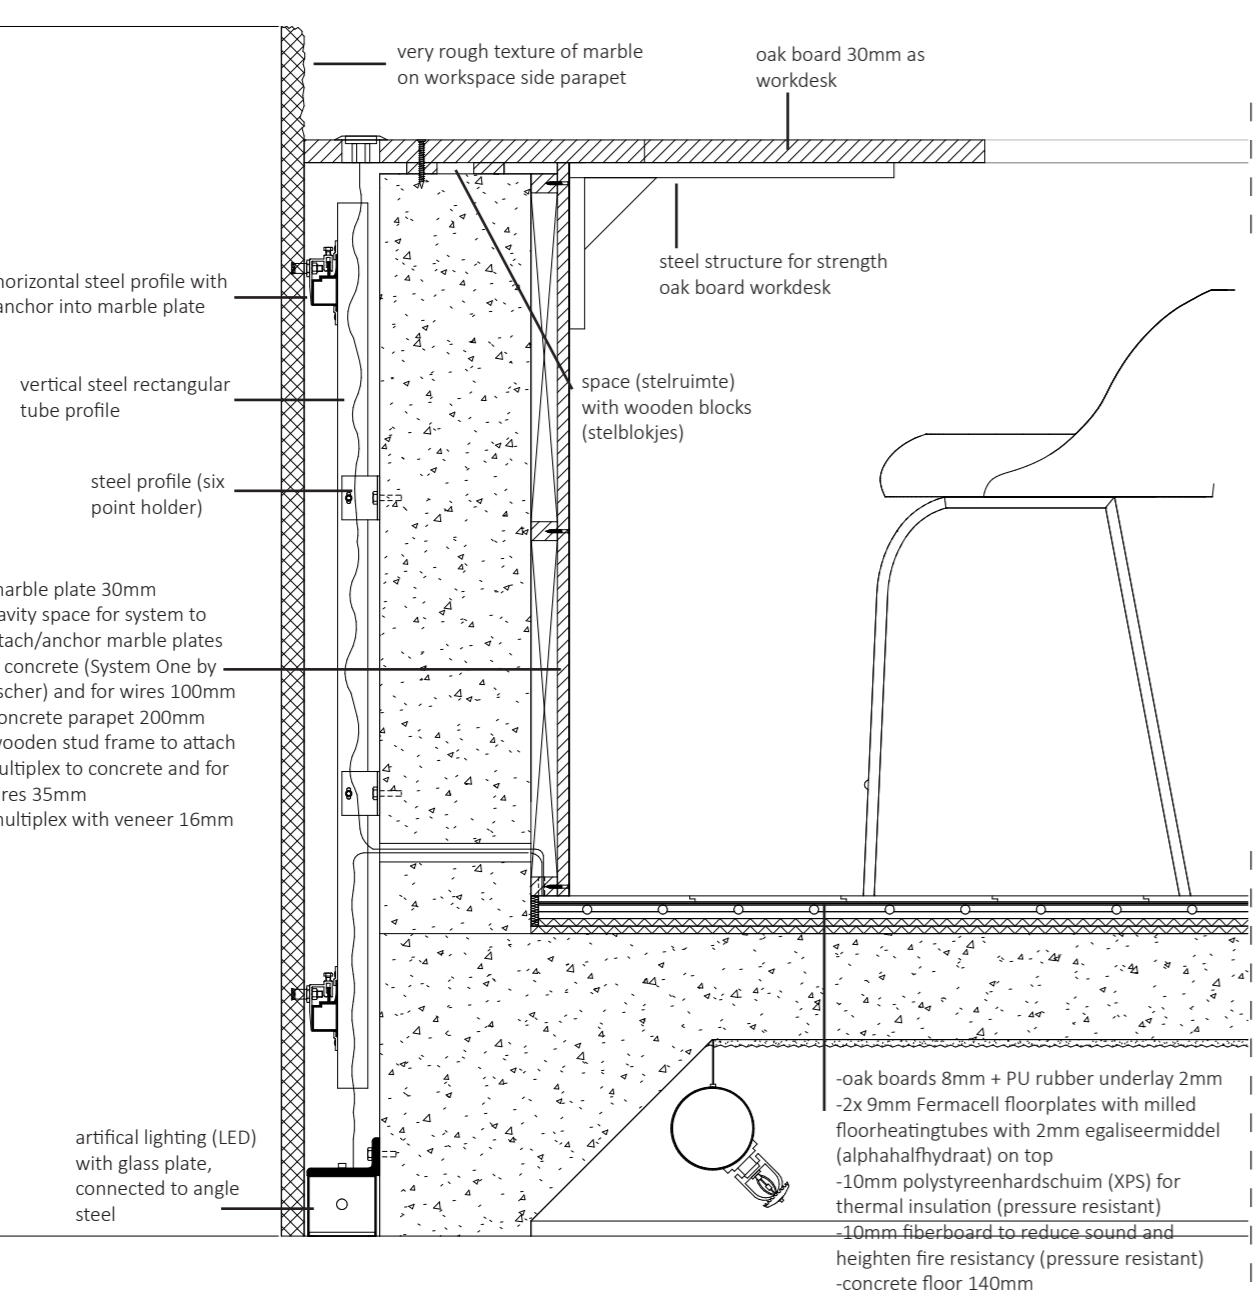

ATRIUM

Vertical 1:20 detail (scaled to 1:50)

Vertical 1:5 detail (scaled to 1:10)

Vertical 1:5 detail (scaled to 1:10)

Horizontal 1:20 detail (scaled to 1:50)

FAÇADE

Vertical 1:5 detail (scaled to 1:10)

Horizontal 1:5 detail (scaled to 1:10)

Vertical 1:20 detail (scaled to 1:50)