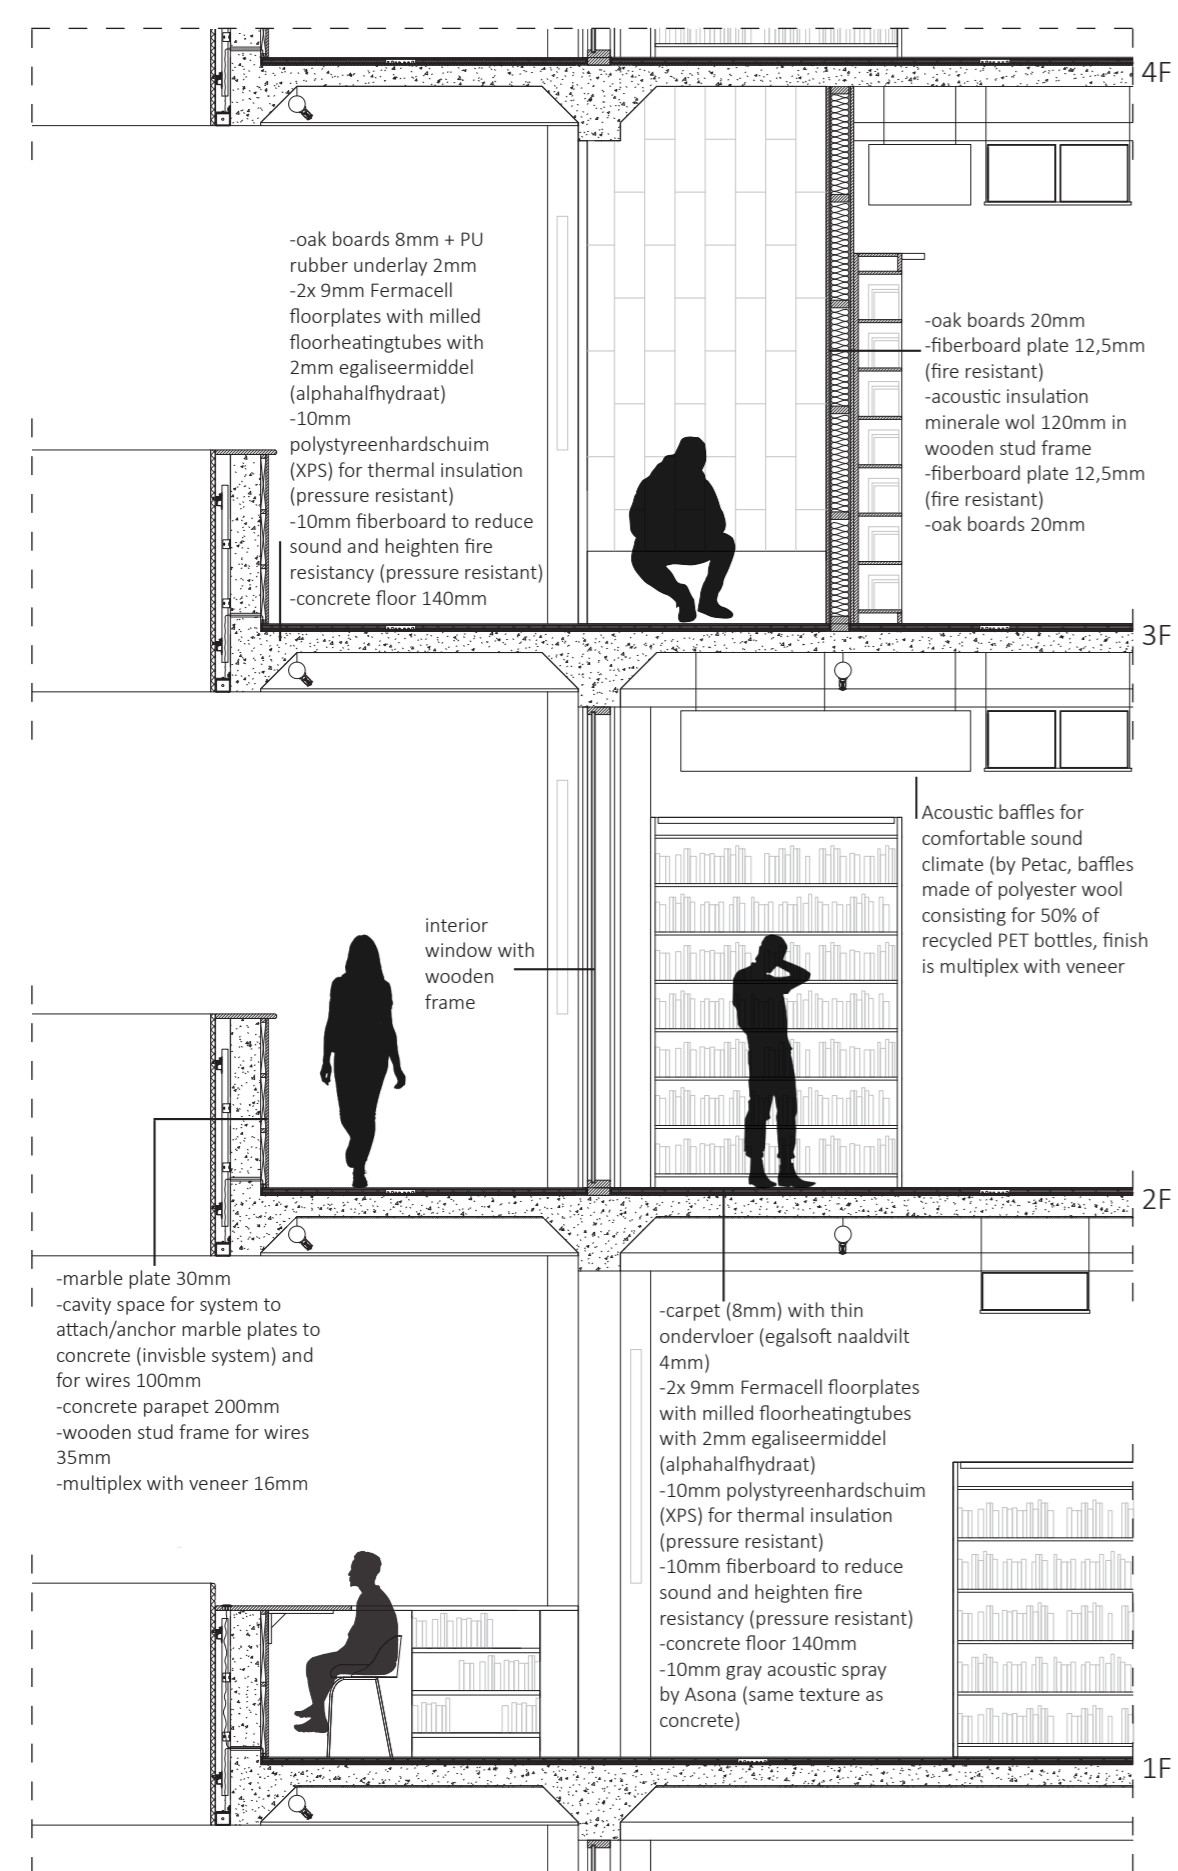

ATRIUM

Vertical 1:20 detail (scaled to 1:50)

Vertical 1:5 detail (scaled to 1:10)

Vertical 1:5 detail (scaled to 1:10)

Horizontal 1:20 detail (scaled to 1:50)

FAÇADE

Vertical 1:5 detail (scaled to 1:10)

Horizontal 1:5 detail (scaled to 1:10)

Vertical 1:20 detail (scaled to 1:50)