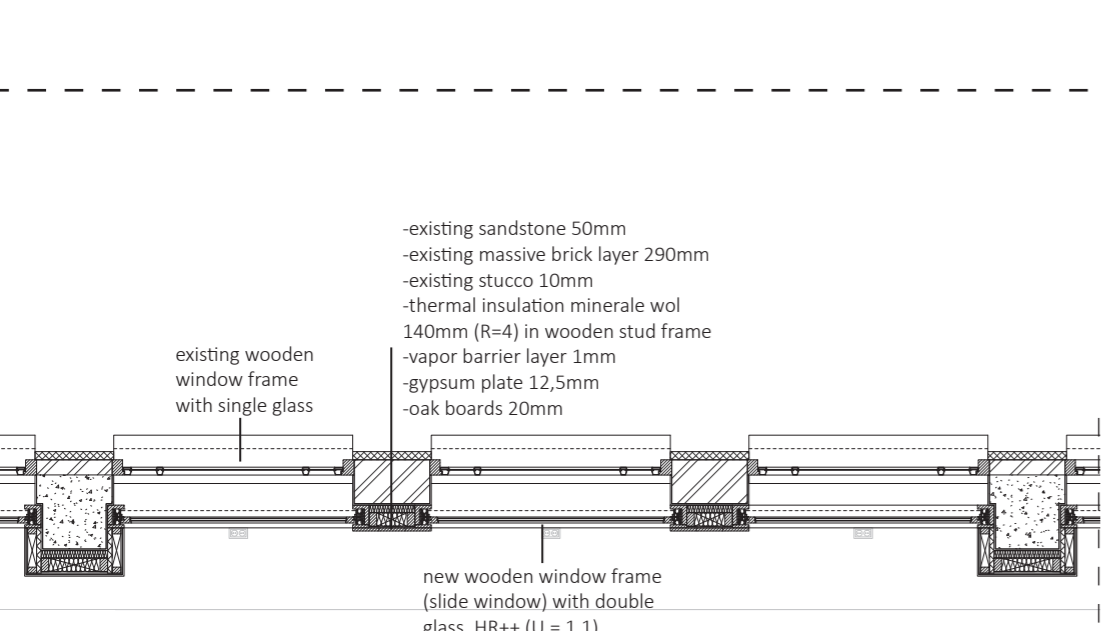

ATRIUM

Vertical 1:20 detail (scaled to 1:50)

Vertical 1:5 detail (scaled to 1:10)

Vertical 1:5 detail (scaled to 1:10)

Horizontal 1:20 detail (scaled to 1:50)

FAÇADE

Vertical 1:5 detail (scaled to 1:10)

Horizontal 1:5 detail (scaled to 1:10)

Vertical 1:20 detail (scaled to 1:50)