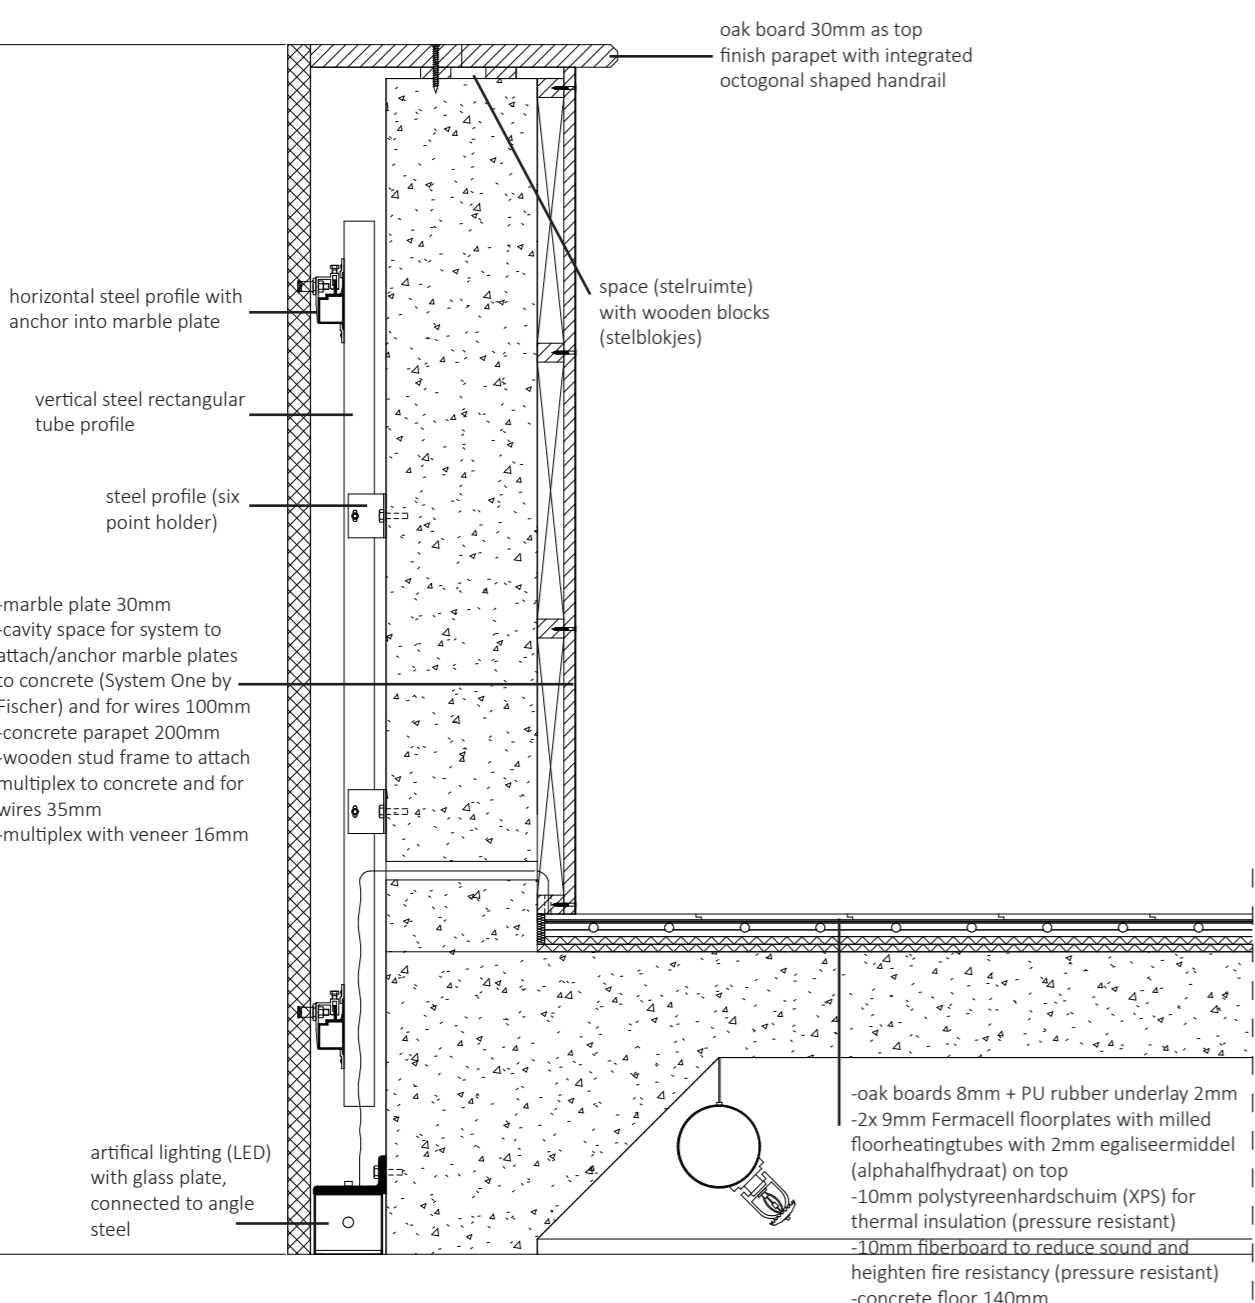

ATRIUM

Vertical 1:20 detail (scaled to 1:50)

Vertical 1:5 detail (scaled to 1:10)

Vertical 1:5 detail (scaled to 1:10)

Horizontal 1:20 detail (scaled to 1:50)

FAÇADE

Vertical 1:5 detail (scaled to 1:10)

Horizontal 1:5 detail (scaled to 1:10)

Vertical 1:20 detail (scaled to 1:50)