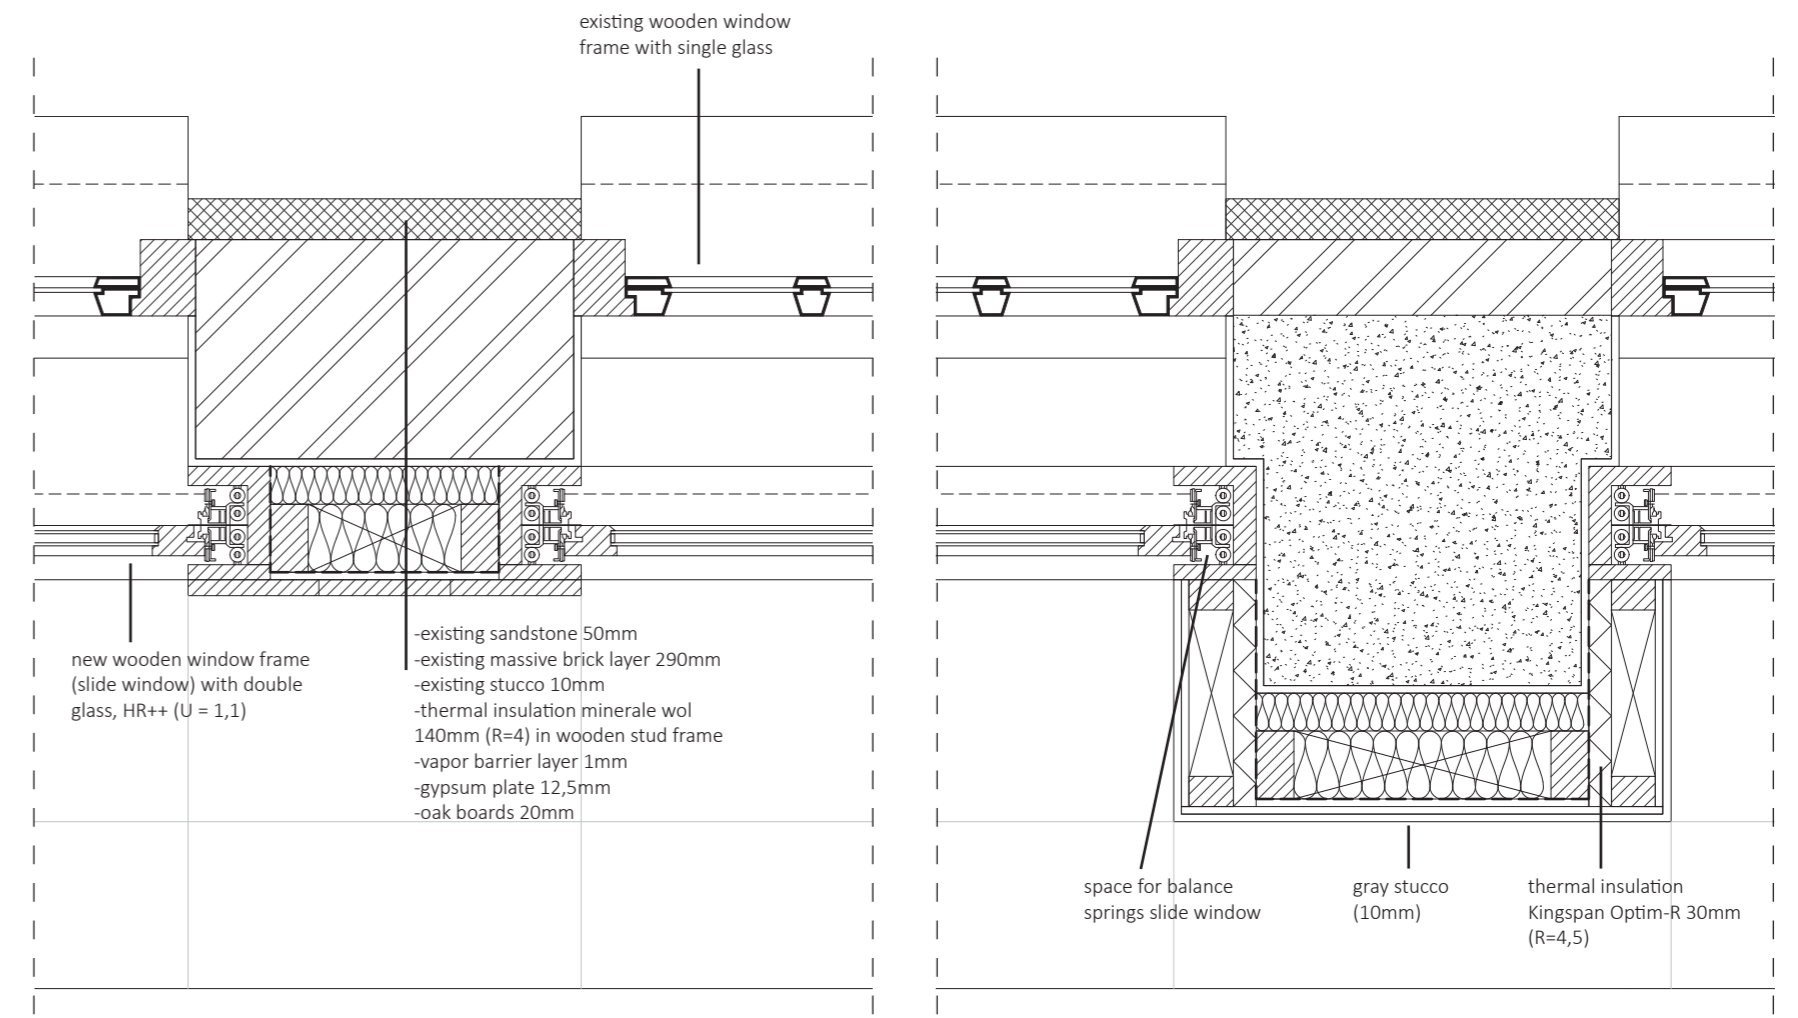

ATRIUM

Vertical 1:20 detail (scaled to 1:50)

Vertical 1:5 detail (scaled to 1:10)

Vertical 1:5 detail (scaled to 1:10)

Horizontal 1:20 detail (scaled to 1:50)

FAÇADE

Vertical 1:5 detail (scaled to 1:10)

Horizontal 1:5 detail (scaled to 1:10)

Vertical 1:20 detail (scaled to 1:50)