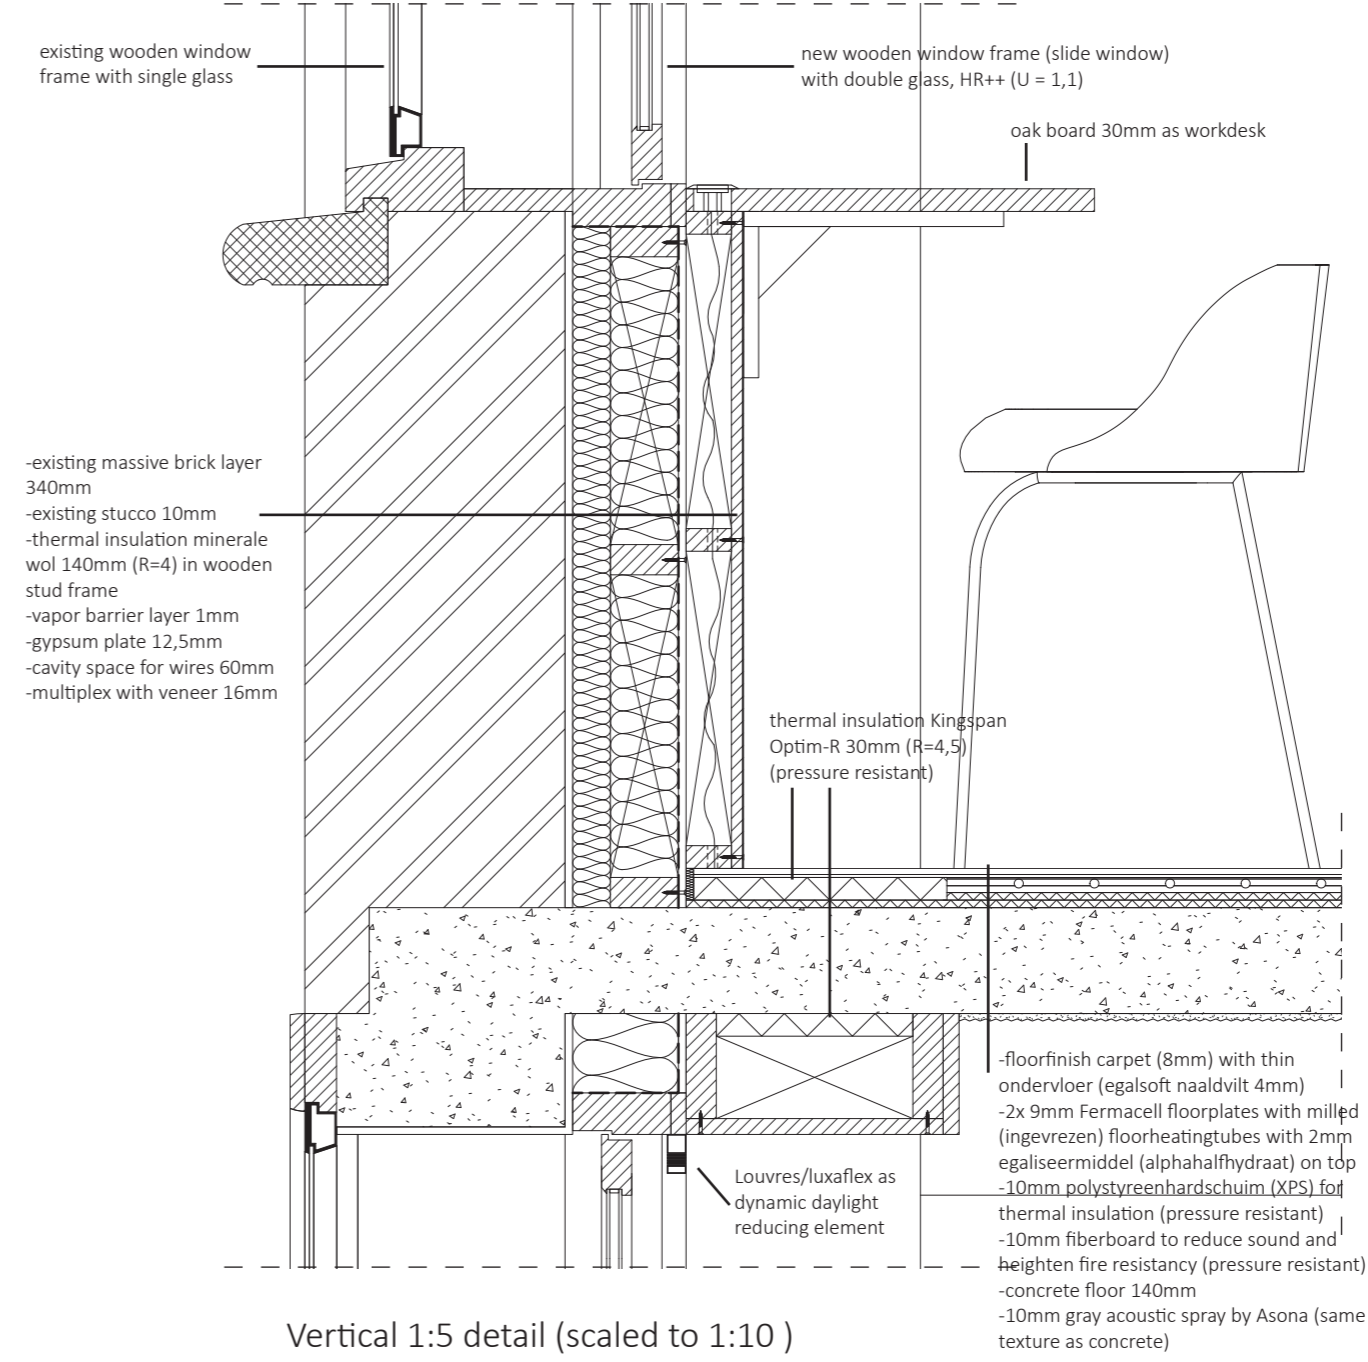

ATRIUM

Vertical 1:20 detail (scaled to 1:50)

Vertical 1:5 detail (scaled to 1:10)

Vertical 1:5 detail (scaled to 1:10)

Horizontal 1:20 detail (scaled to 1:50)

FAÇADE

Vertical 1:5 detail (scaled to 1:10)

Horizontal 1:5 detail (scaled to 1:10)

Vertical 1:20 detail (scaled to 1:50)