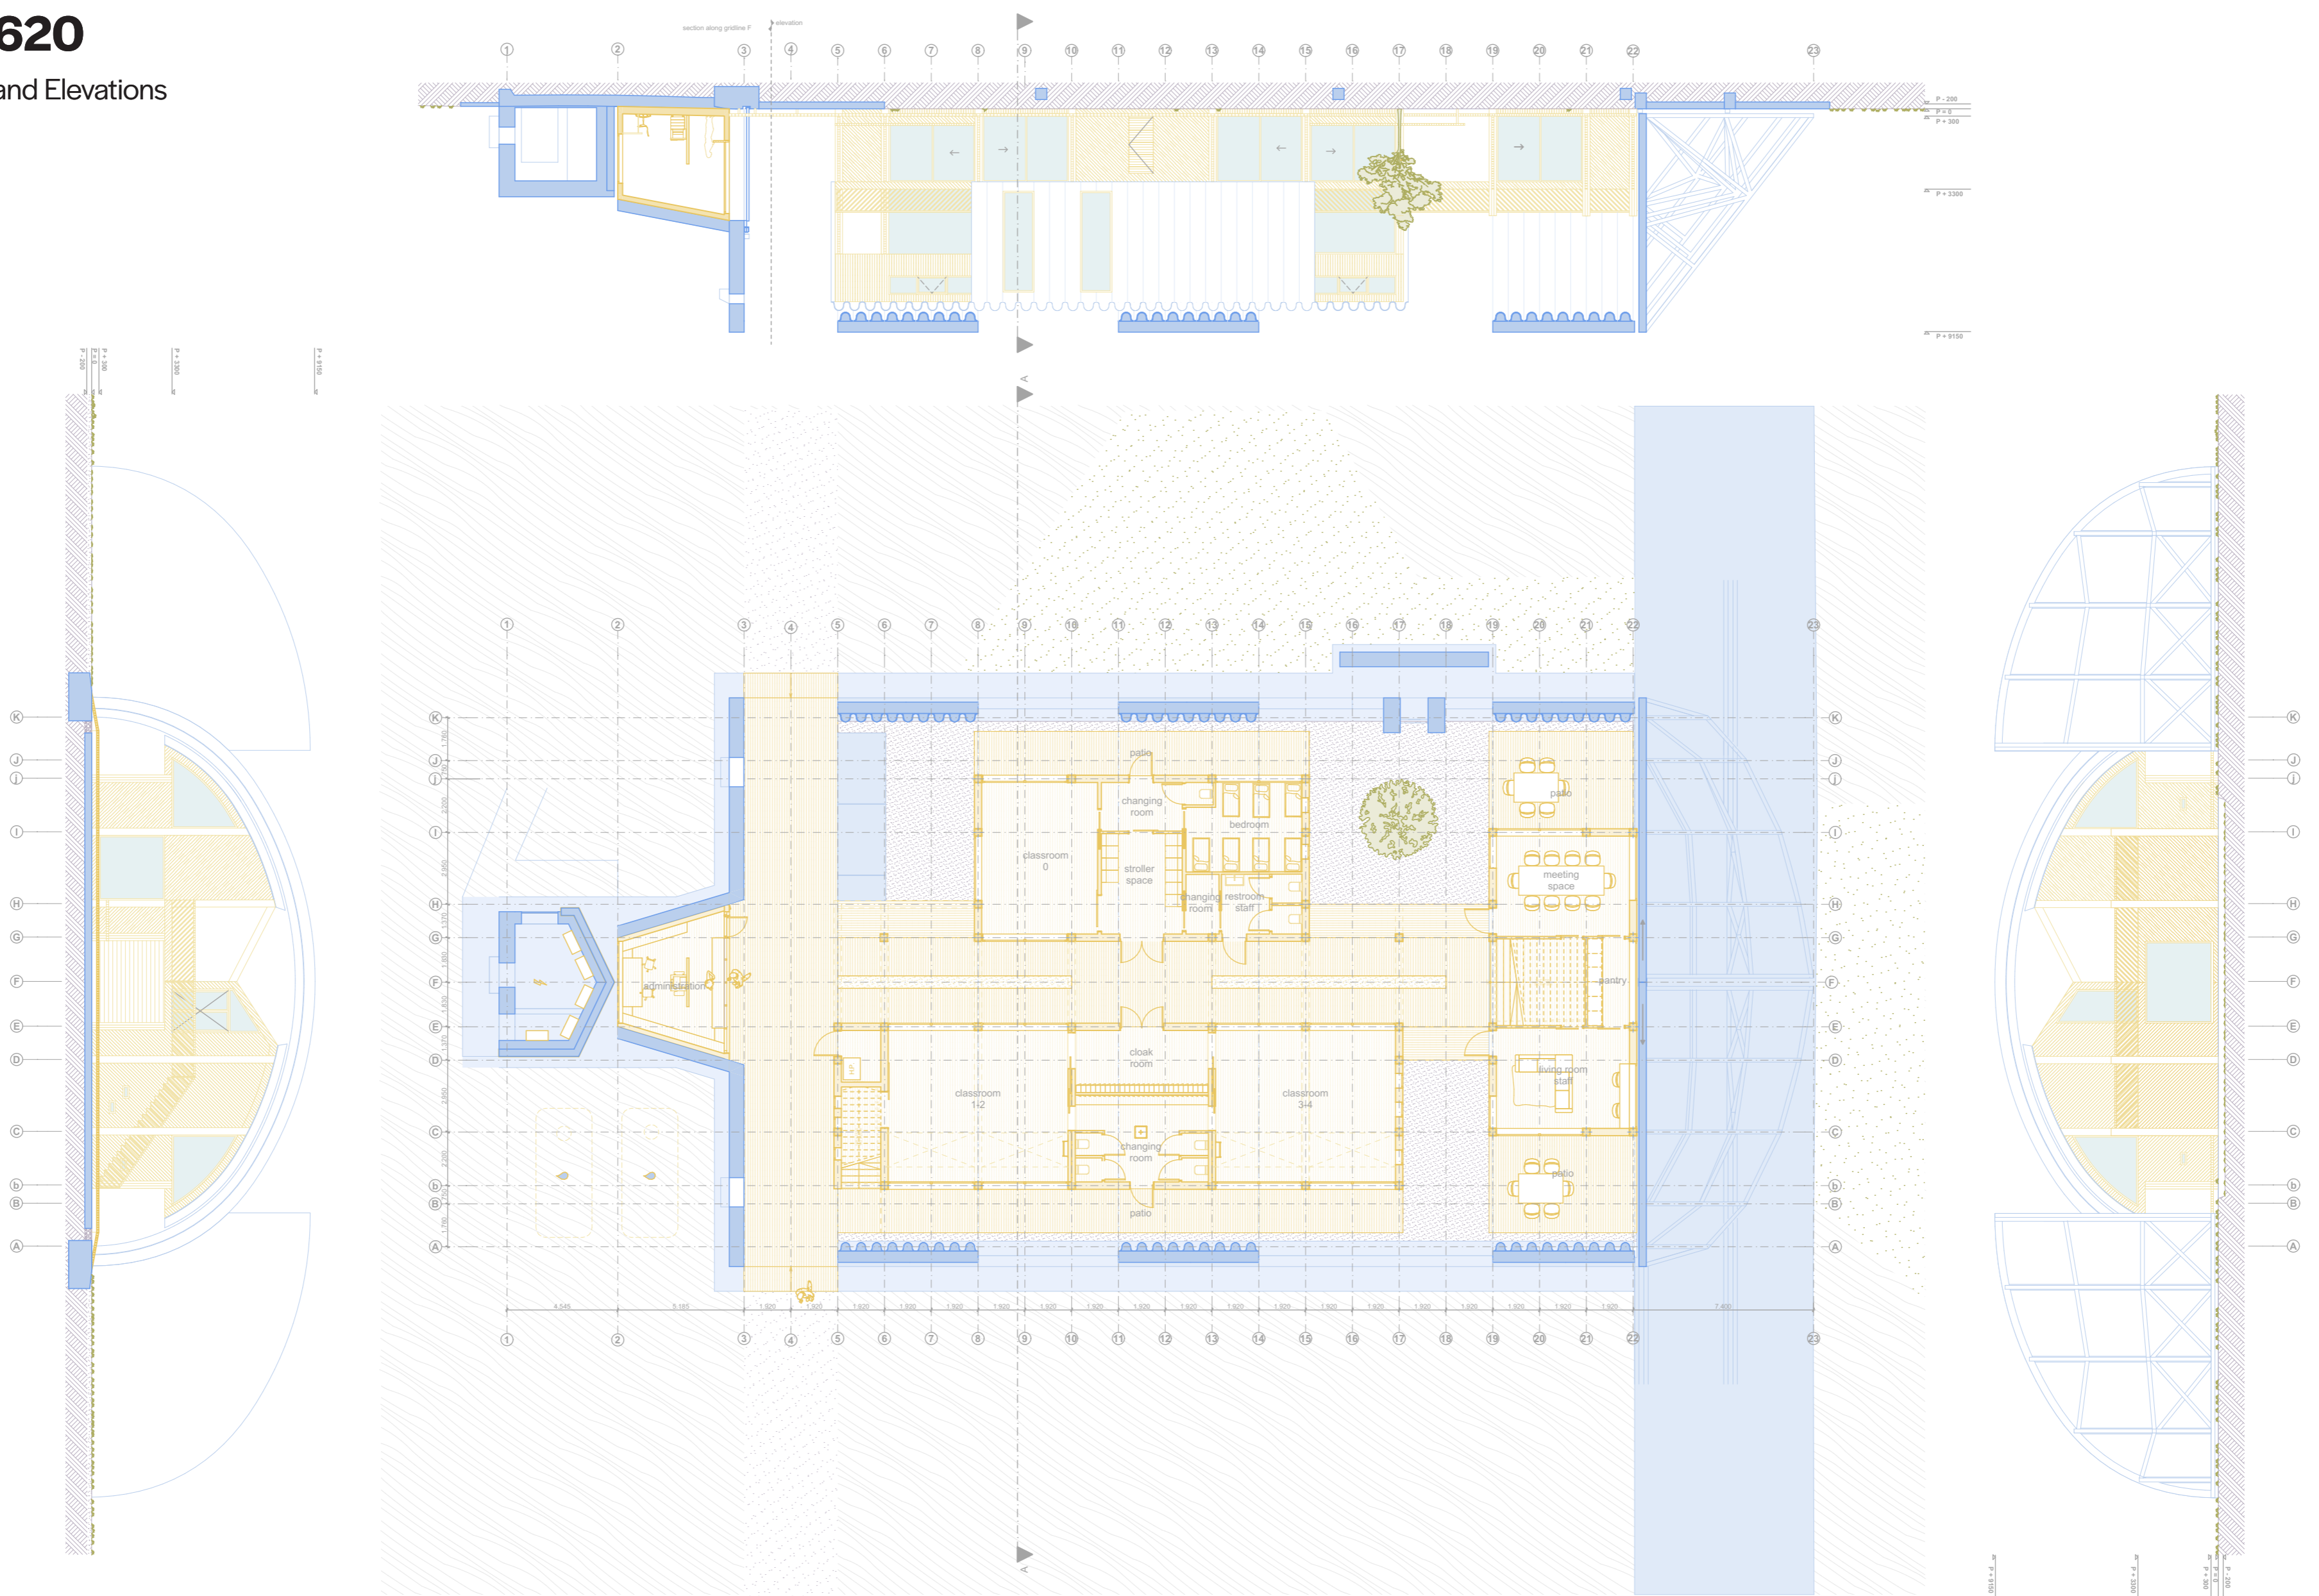

Heritage Reimagined as a Landscape

The Air Shelters of Airbase Soesterberg Repurposed as Nature School

Masterplan

scale 1:10,000

Site Characteristics

scale 1:200

Natural Paths

Natural Play Elements

Repurposing Shelter Fragments

Site

Plan of playground and shelters
scale 1:500

Section CC

Bird's Eye View

Shelter 620

Ground Floor and Elevations
scale 1:200

Shelter 622

Ground Floor and Elevations
scale 1:200

Shelter 620

Bird's Eye Perspective

Facade Fragment
scale 1:25

Shelter 622

Bird Eye Perspective

Facade Fragment