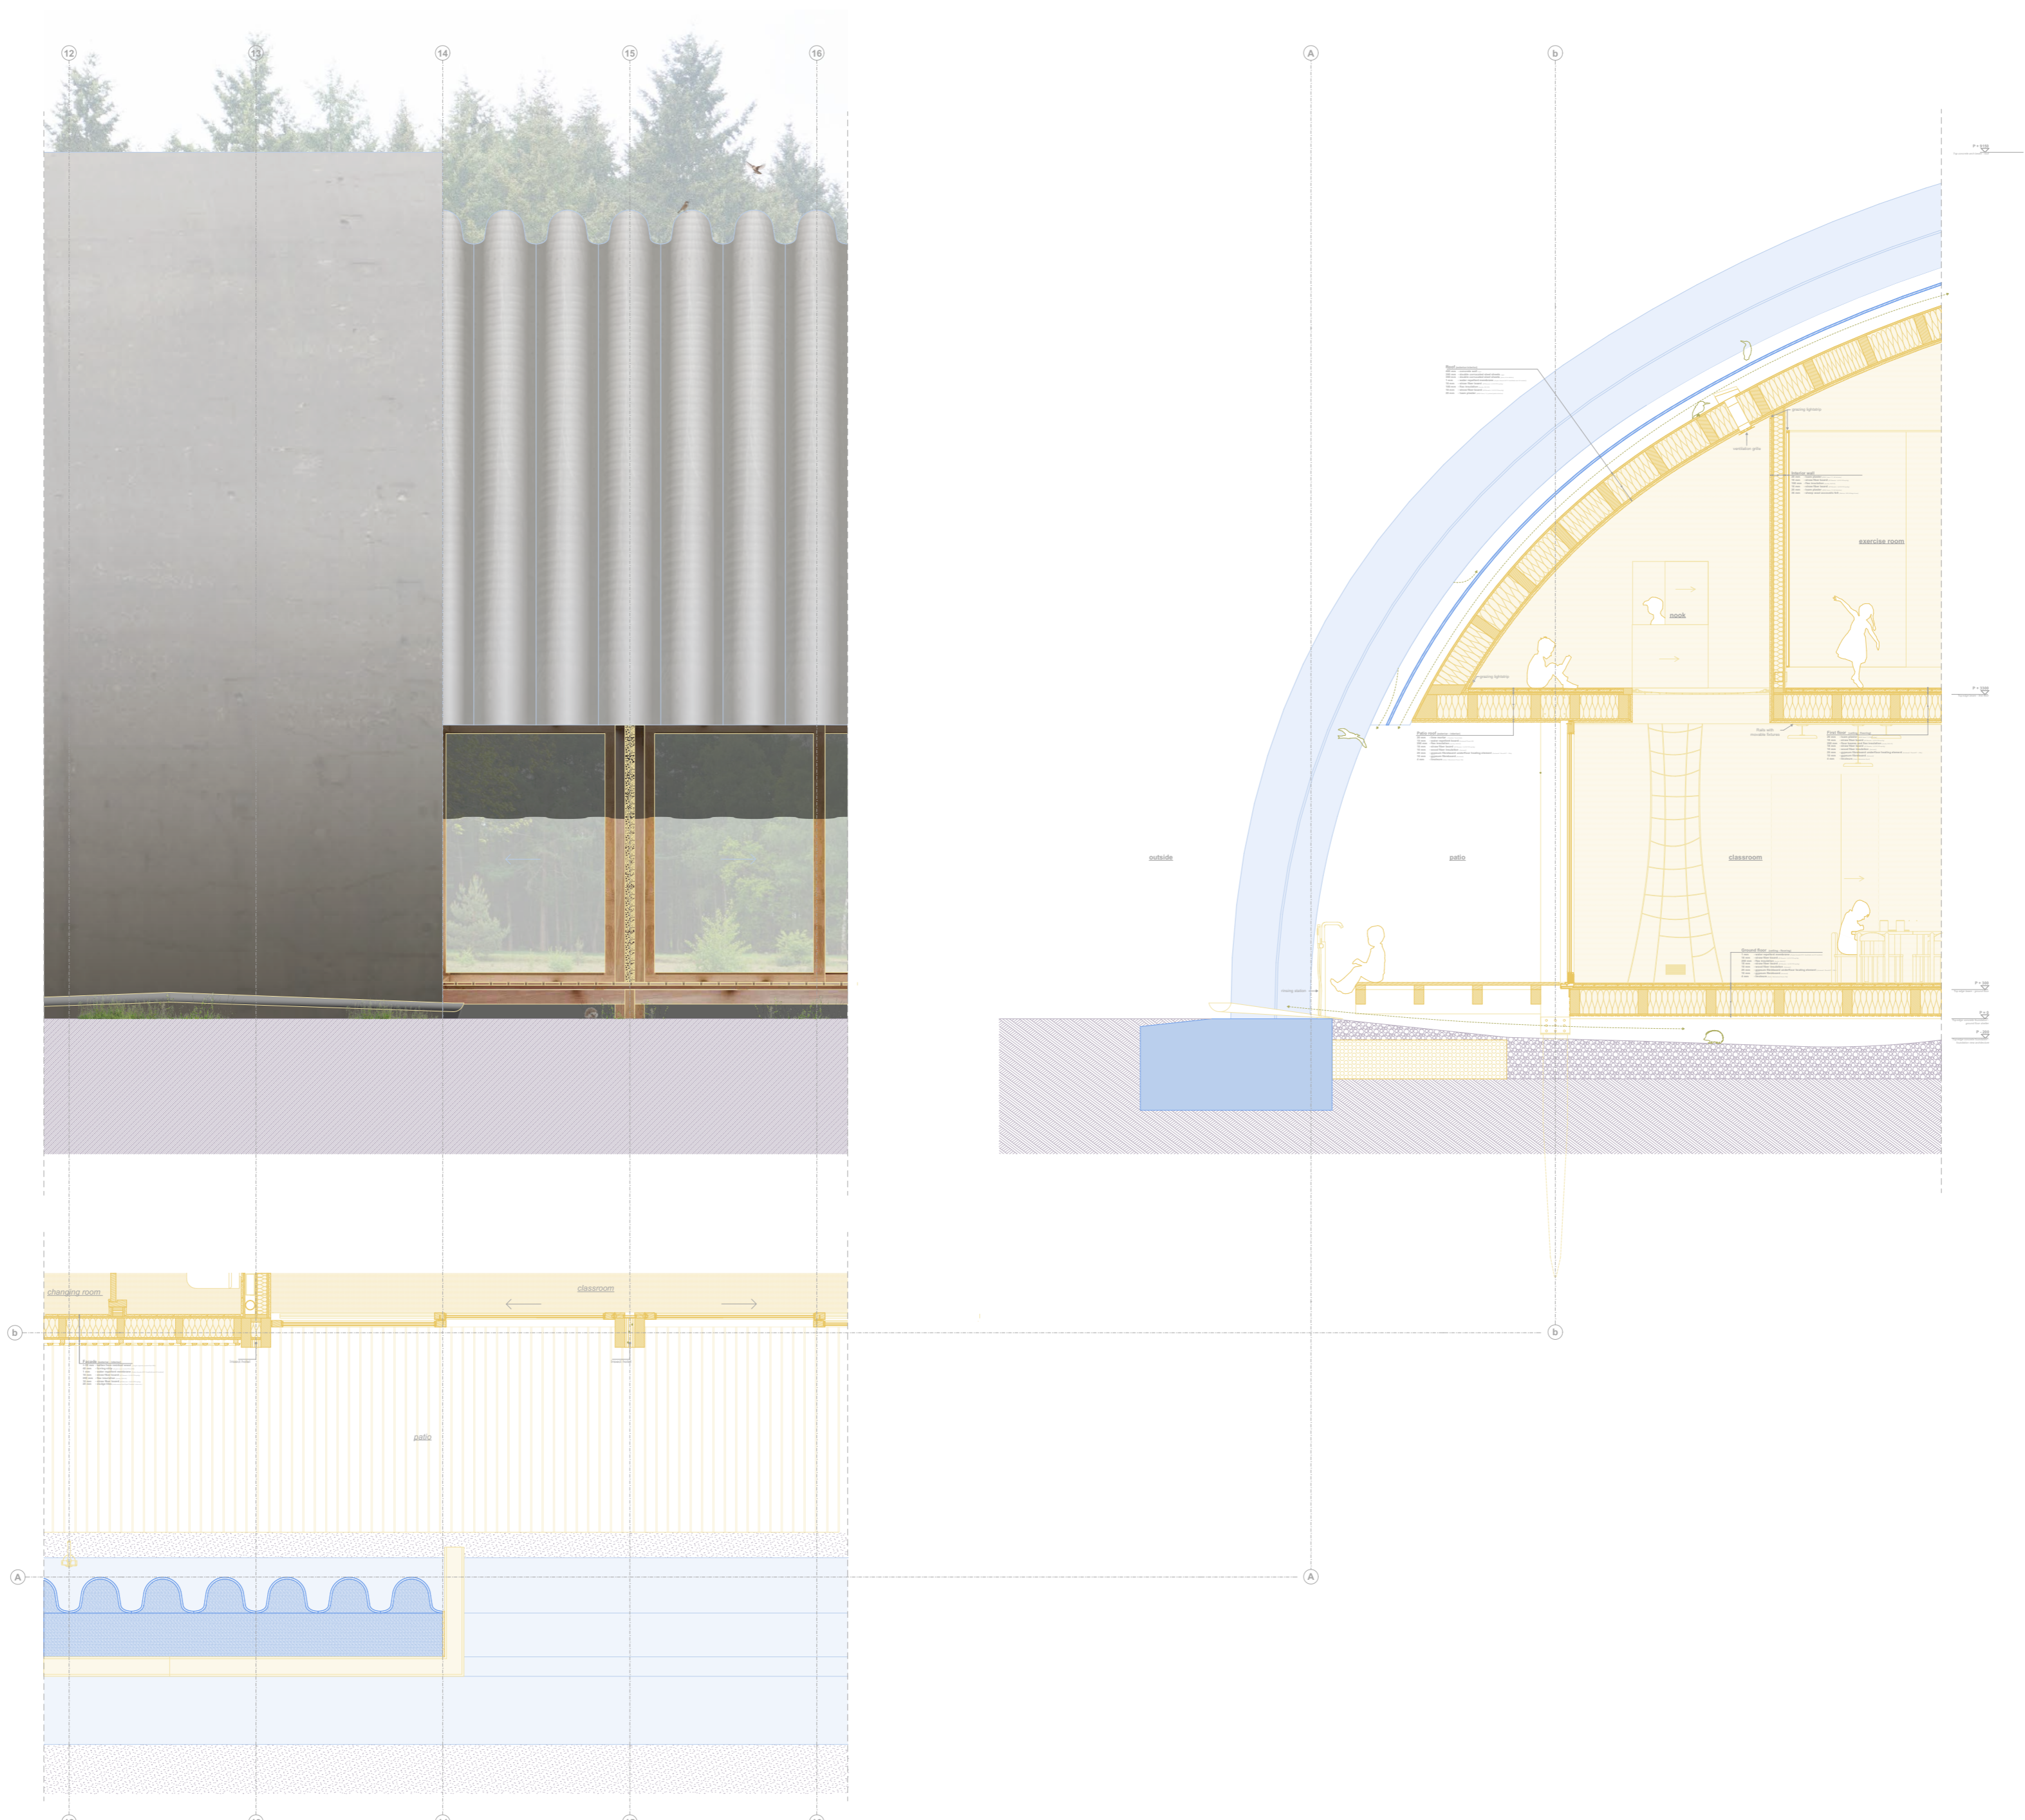

Heritage Reimagined as a Landscape

The Air Shelters of Airbase Soesterberg Repurposed as Nature School

Masterplan

scale 1:10,000

Site Characteristics

scale 1:200

Natural Paths

Natural Play Elements

Repurposing Shelter Fragments

Site

Plan of playground and shelters
scale 1:500

Section CC

Bird's Eye View

Shelter 620

Ground Floor and Elevations
scale 1:200

Shelter 622

Ground Floor and Elevations
scale 1:200

Shelter 620

Bird's Eye Perspective

Facade Fragment
scale 1:25

Shelter 622

Bird Eye Perspective

Facade Fragment