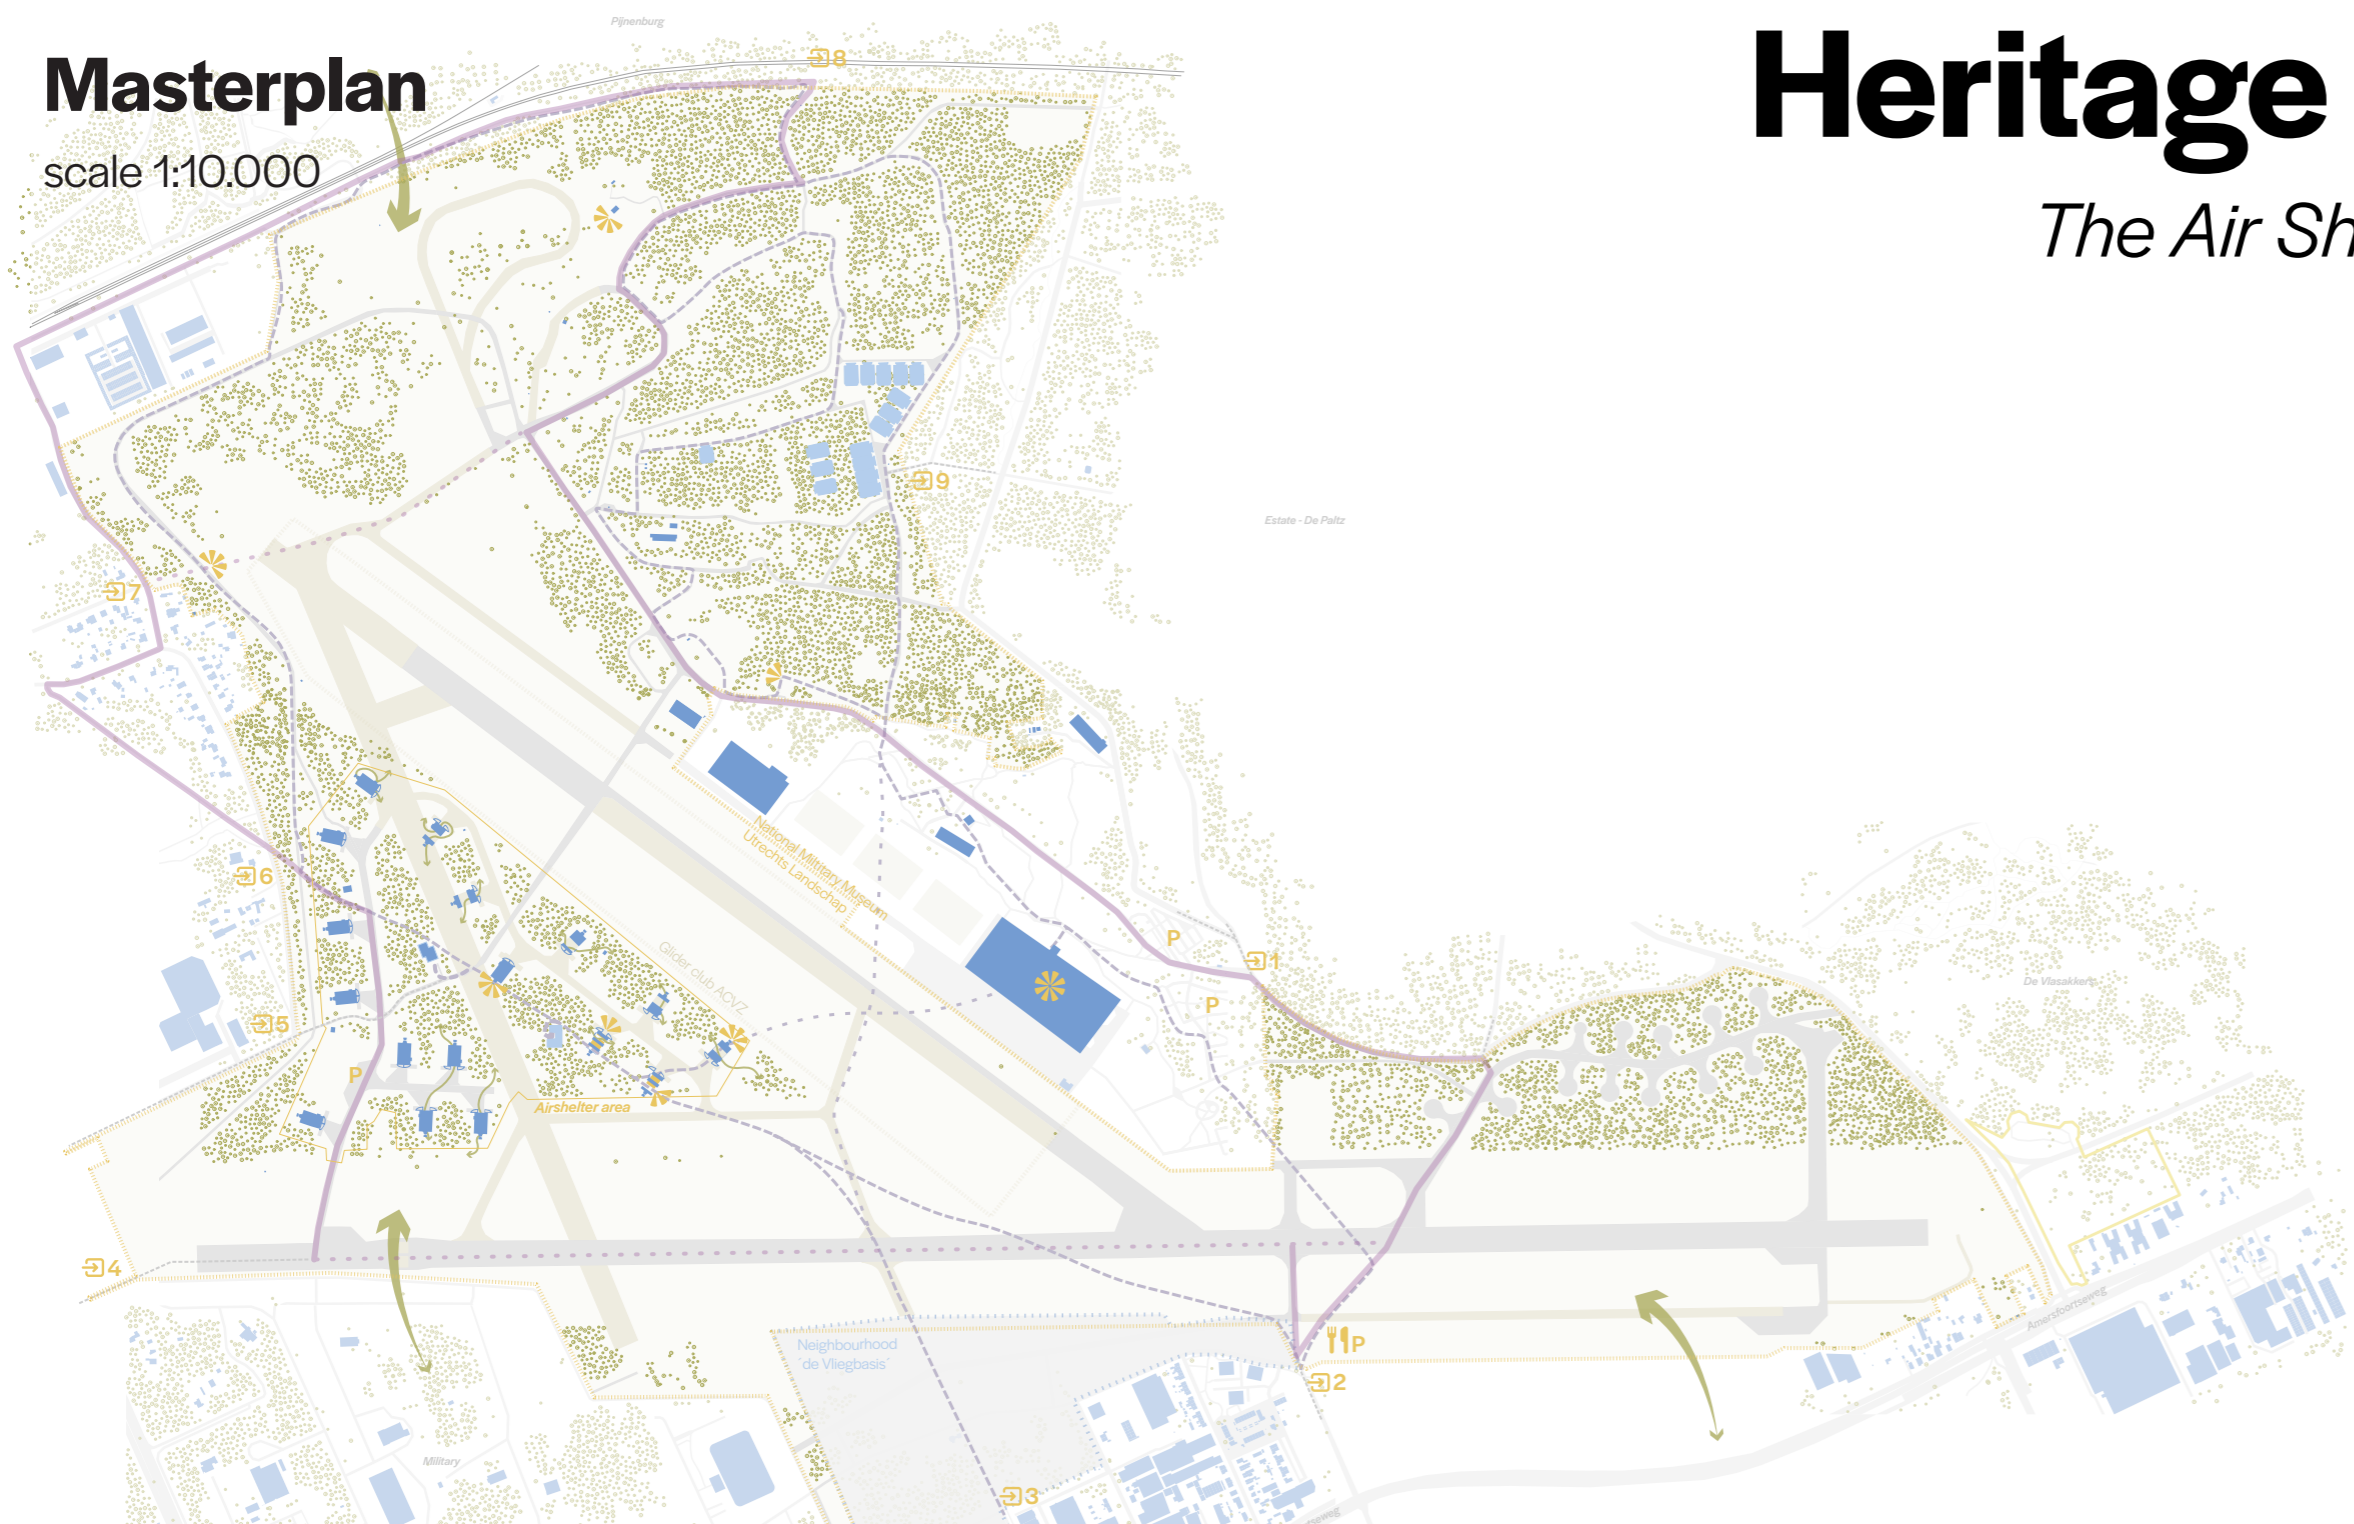

Heritage Reimagined as a Landscape

The Air Shelters of Airbase Soesterberg Repurposed as Nature School

Masterplan

scale 1:10,000

Site Characteristics

scale 1:200

Natural Paths

Natural Play Elements