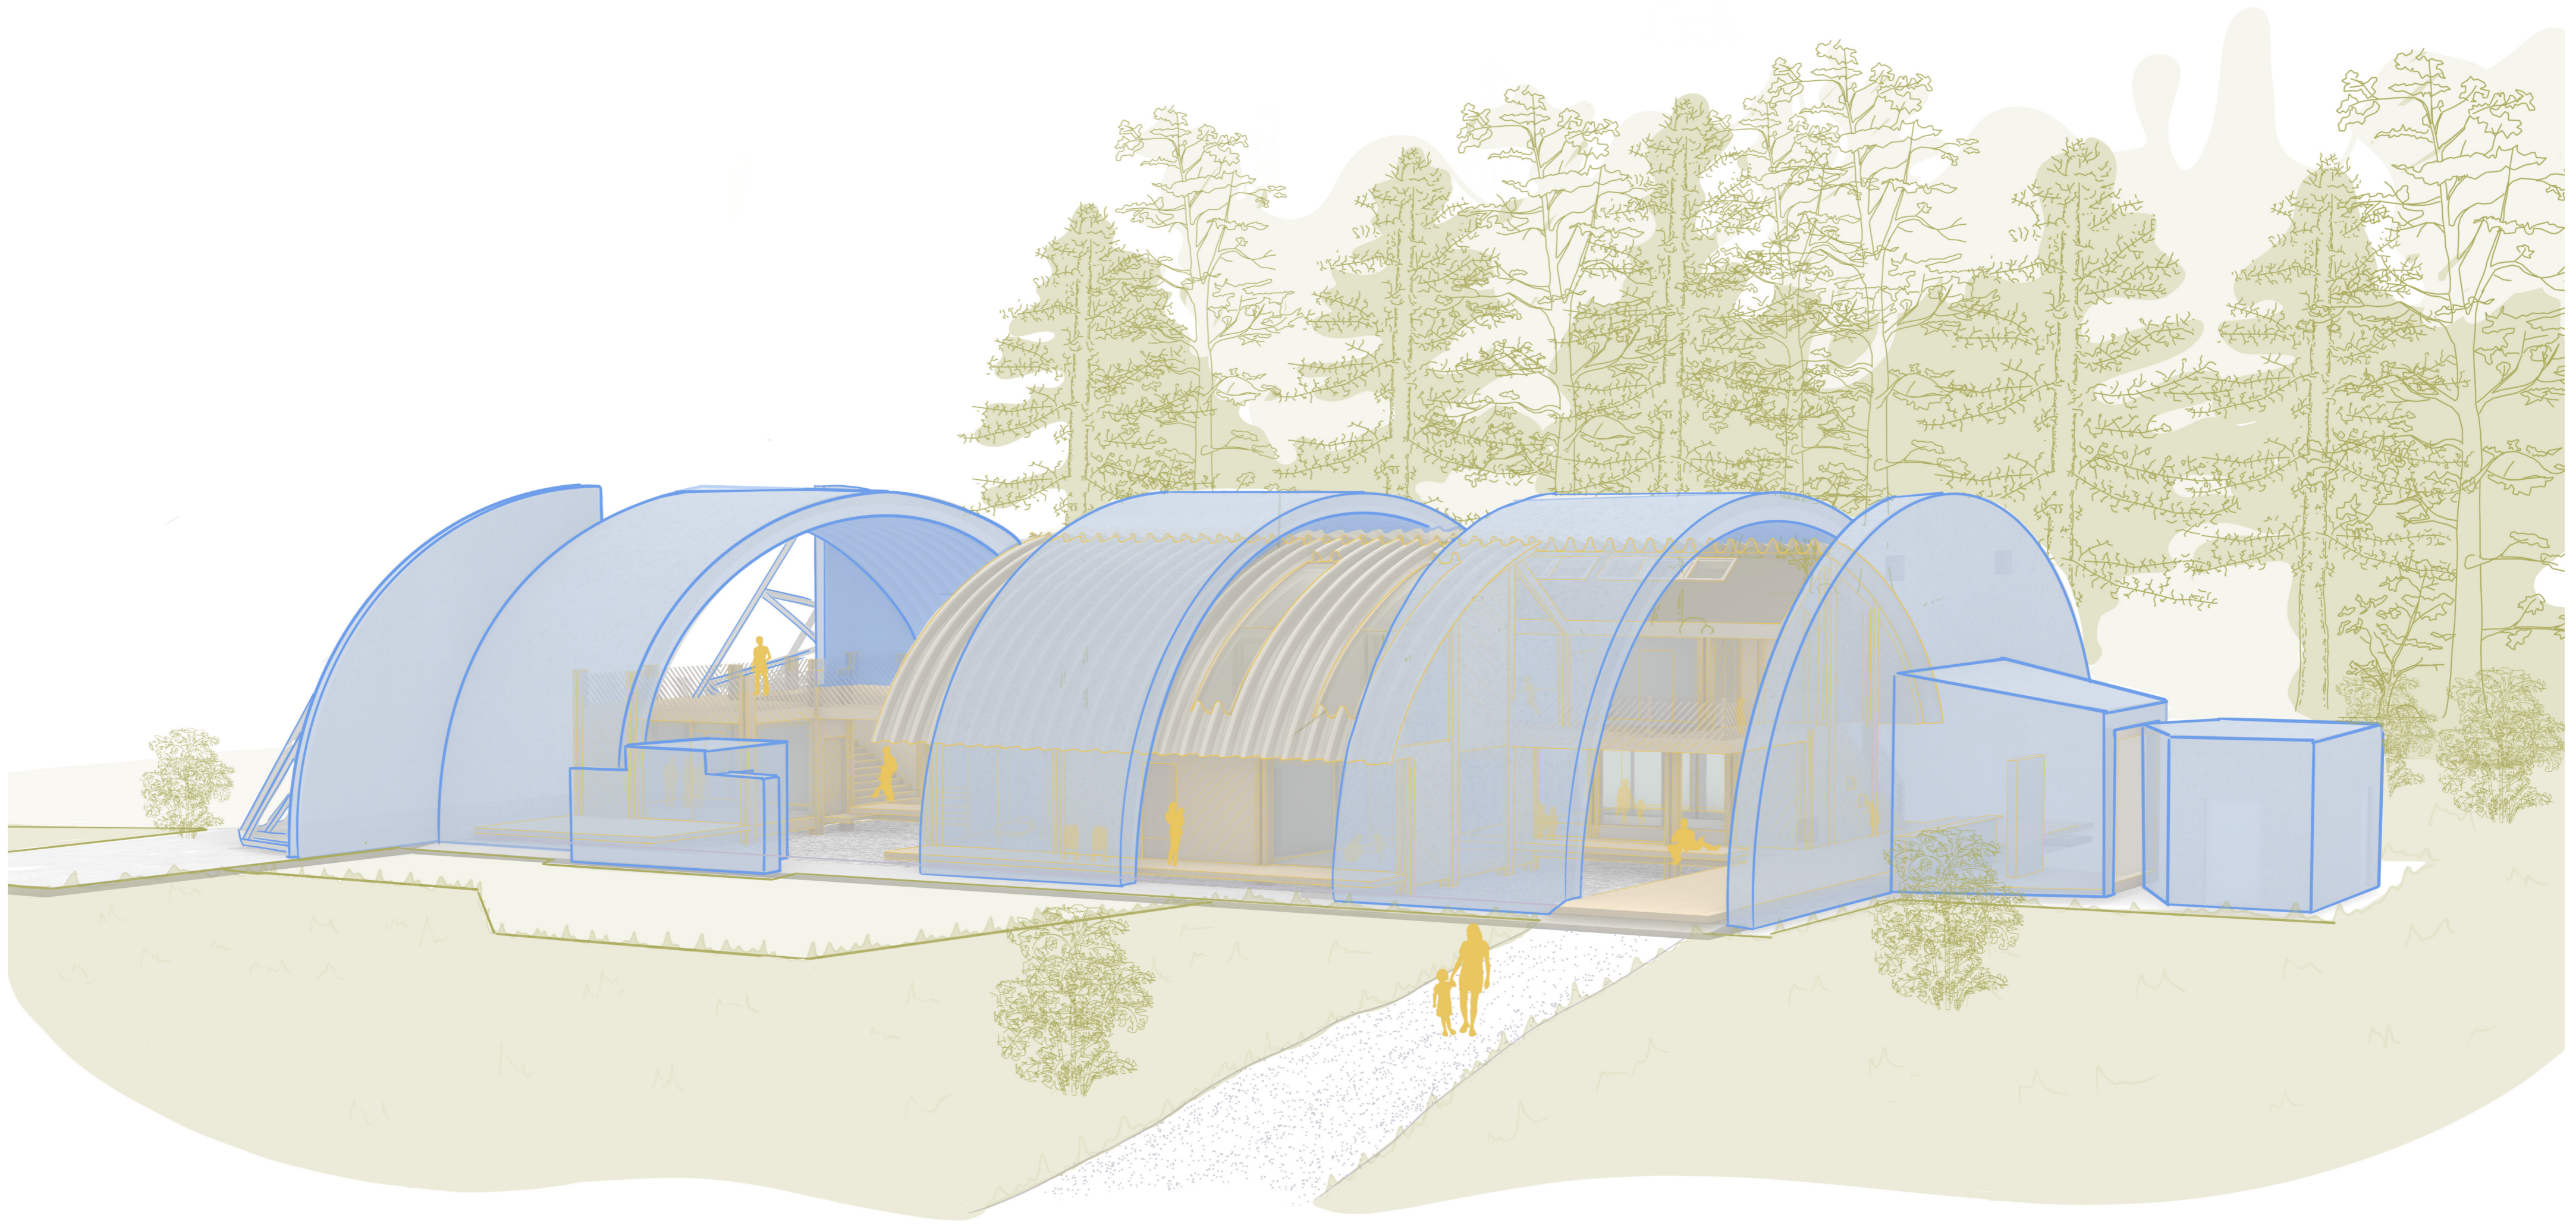

Heritage Reimagined as a Landscape

The Air Shelters of Airbase Soesterberg Repurposed as Nature School

Masterplan

scale 1:10,000

Site Characteristics

scale 1:200

Natural Paths

Natural Play Elements

Repurposing Shelter Fragments

Site

Plan of playground and shelters
scale 1:500

Section CC

Bird's Eye View

Shelter 620

Ground Floor and Elevations
scale 1:200

Shelter 622

Ground Floor and Elevations
scale 1:200

Shelter 620

Bird's Eye Perspective

Facade Fragment
scale 1:25

Shelter 622

Bird Eye Perspective

Facade Fragment