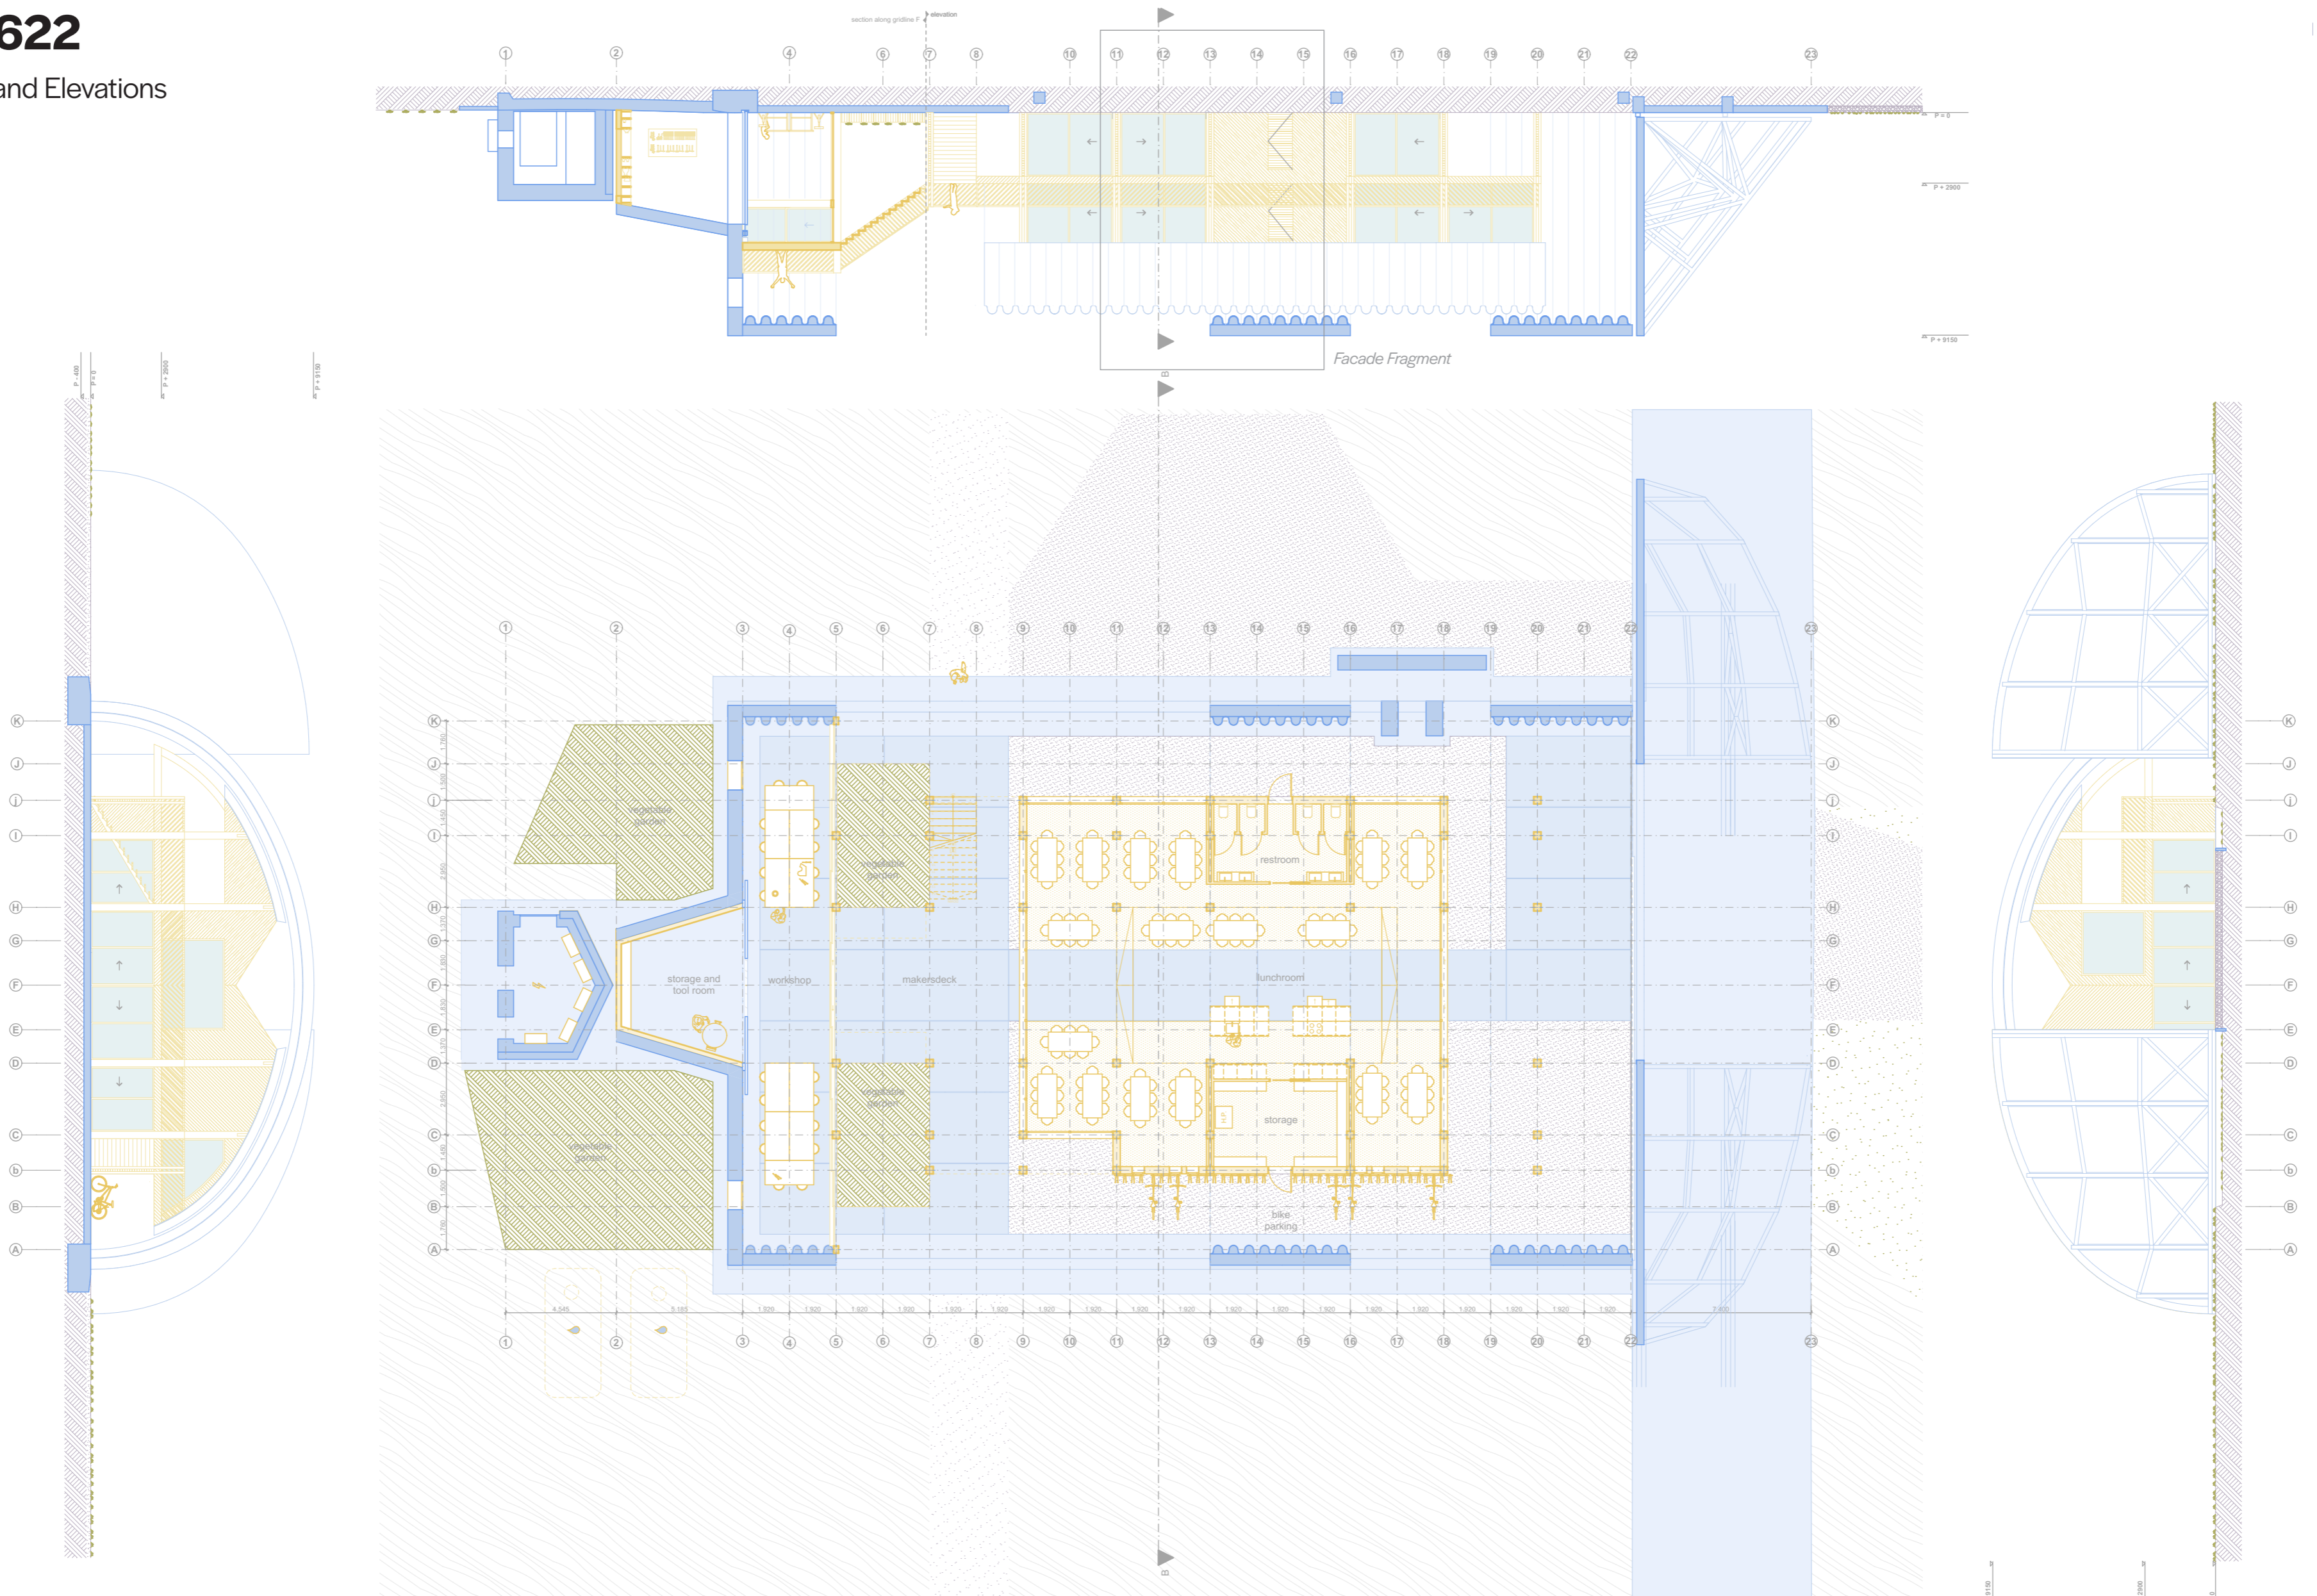

Heritage Reimagined as a Landscape

The Air Shelters of Airbase Soesterberg Repurposed as Nature School

Masterplan

scale 1:10,000

Site Characteristics

scale 1:200

Natural Paths

Natural Play Elements

Repurposing Shelter Fragments

Site

Plan of playground and shelters
scale 1:500

Section CC

Bird's Eye View

Shelter 620

Ground Floor and Elevations
scale 1:200

Shelter 622

Ground Floor and Elevations
scale 1:200

Shelter 620

Bird's Eye Perspective

Facade Fragment
scale 1:25

Shelter 622

Bird Eye Perspective

Facade Fragment