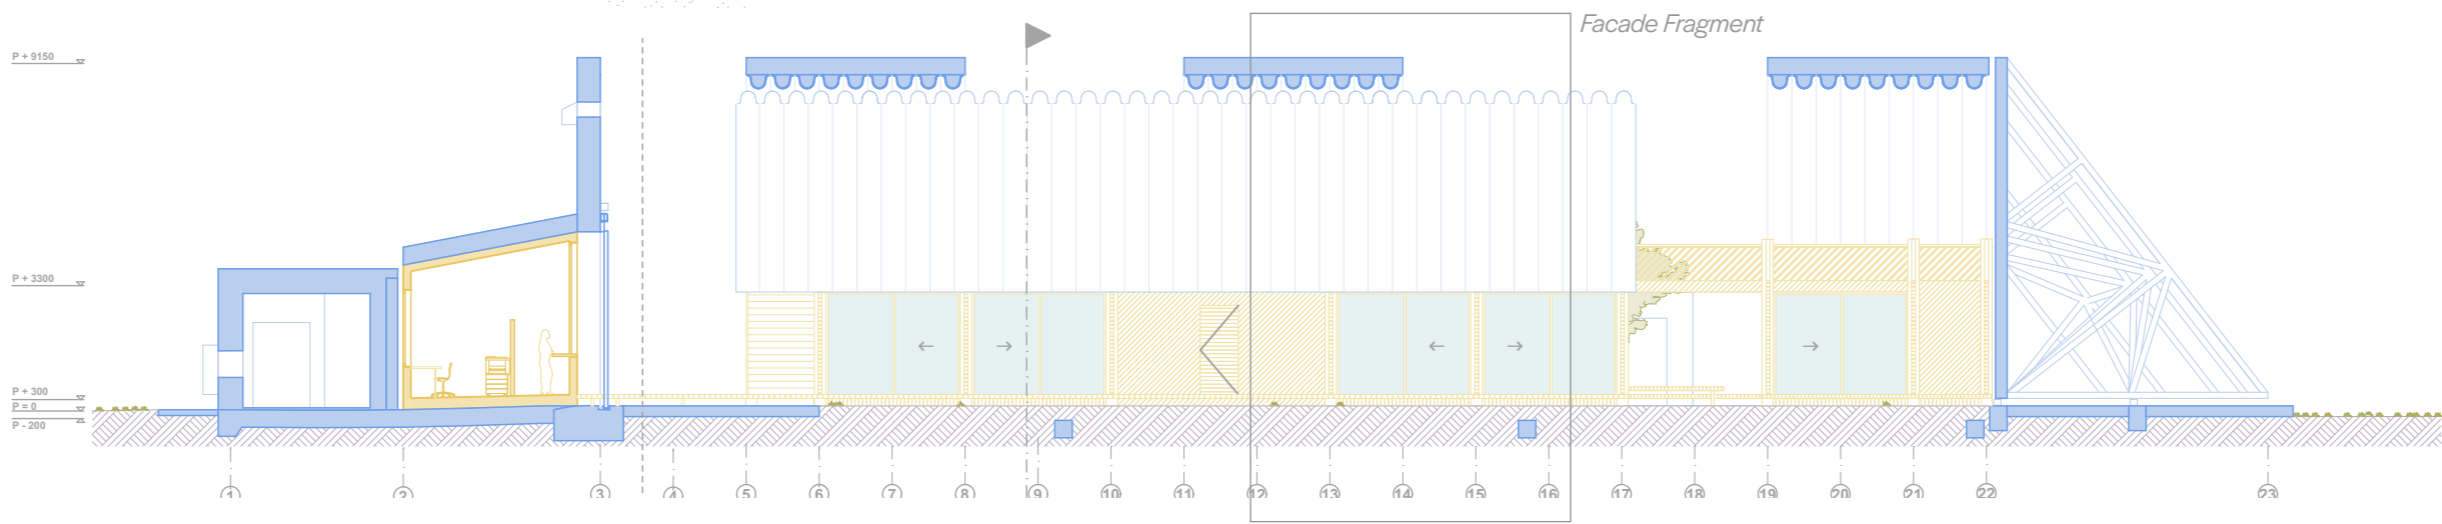

Heritage Reimagined as a Landscape

The Air Shelters of Airbase Soesterberg Repurposed as Nature School

Masterplan

scale 1:10,000

Site Characteristics

scale 1:200

Natural Paths

Natural Play Elements

Repurposing Shelter Fragments

Site

Plan of playground and shelters
scale 1:500

Section CC

Bird's Eye View

Shelter 620

Ground Floor and Elevations
scale 1:200

Shelter 622

Ground Floor and Elevations
scale 1:200

Shelter 620

Bird's Eye Perspective

Facade Fragment
scale 1:25

Shelter 622

Bird Eye Perspective

Facade Fragment