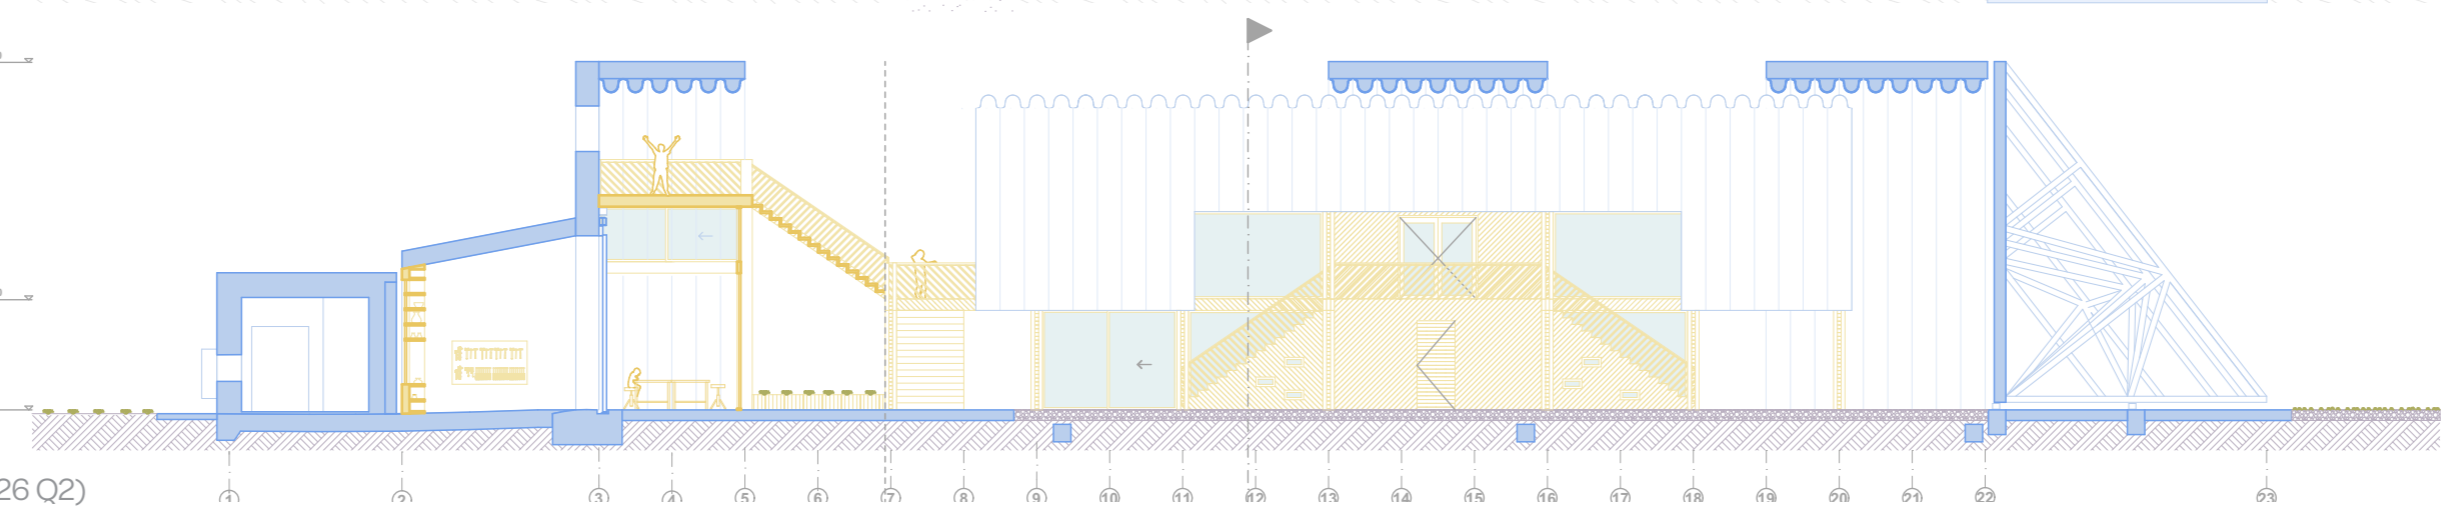

Heritage Reimagined as a Landscape

The Air Shelters of Airbase Soesterberg Repurposed as Nature School

Masterplan

scale 1:10,000

Site Characteristics

scale 1:200

Natural Paths

Natural Play Elements

Repurposing Shelter Fragments

Site

Plan of playground and shelters
scale 1:500

Section CC

Bird's Eye View

Shelter 620

Ground Floor and Elevations
scale 1:200

Shelter 622

Ground Floor and Elevations
scale 1:200

Shelter 620

Bird's Eye Perspective

Facade Fragment
scale 1:25

Shelter 622

Bird Eye Perspective

Facade Fragment