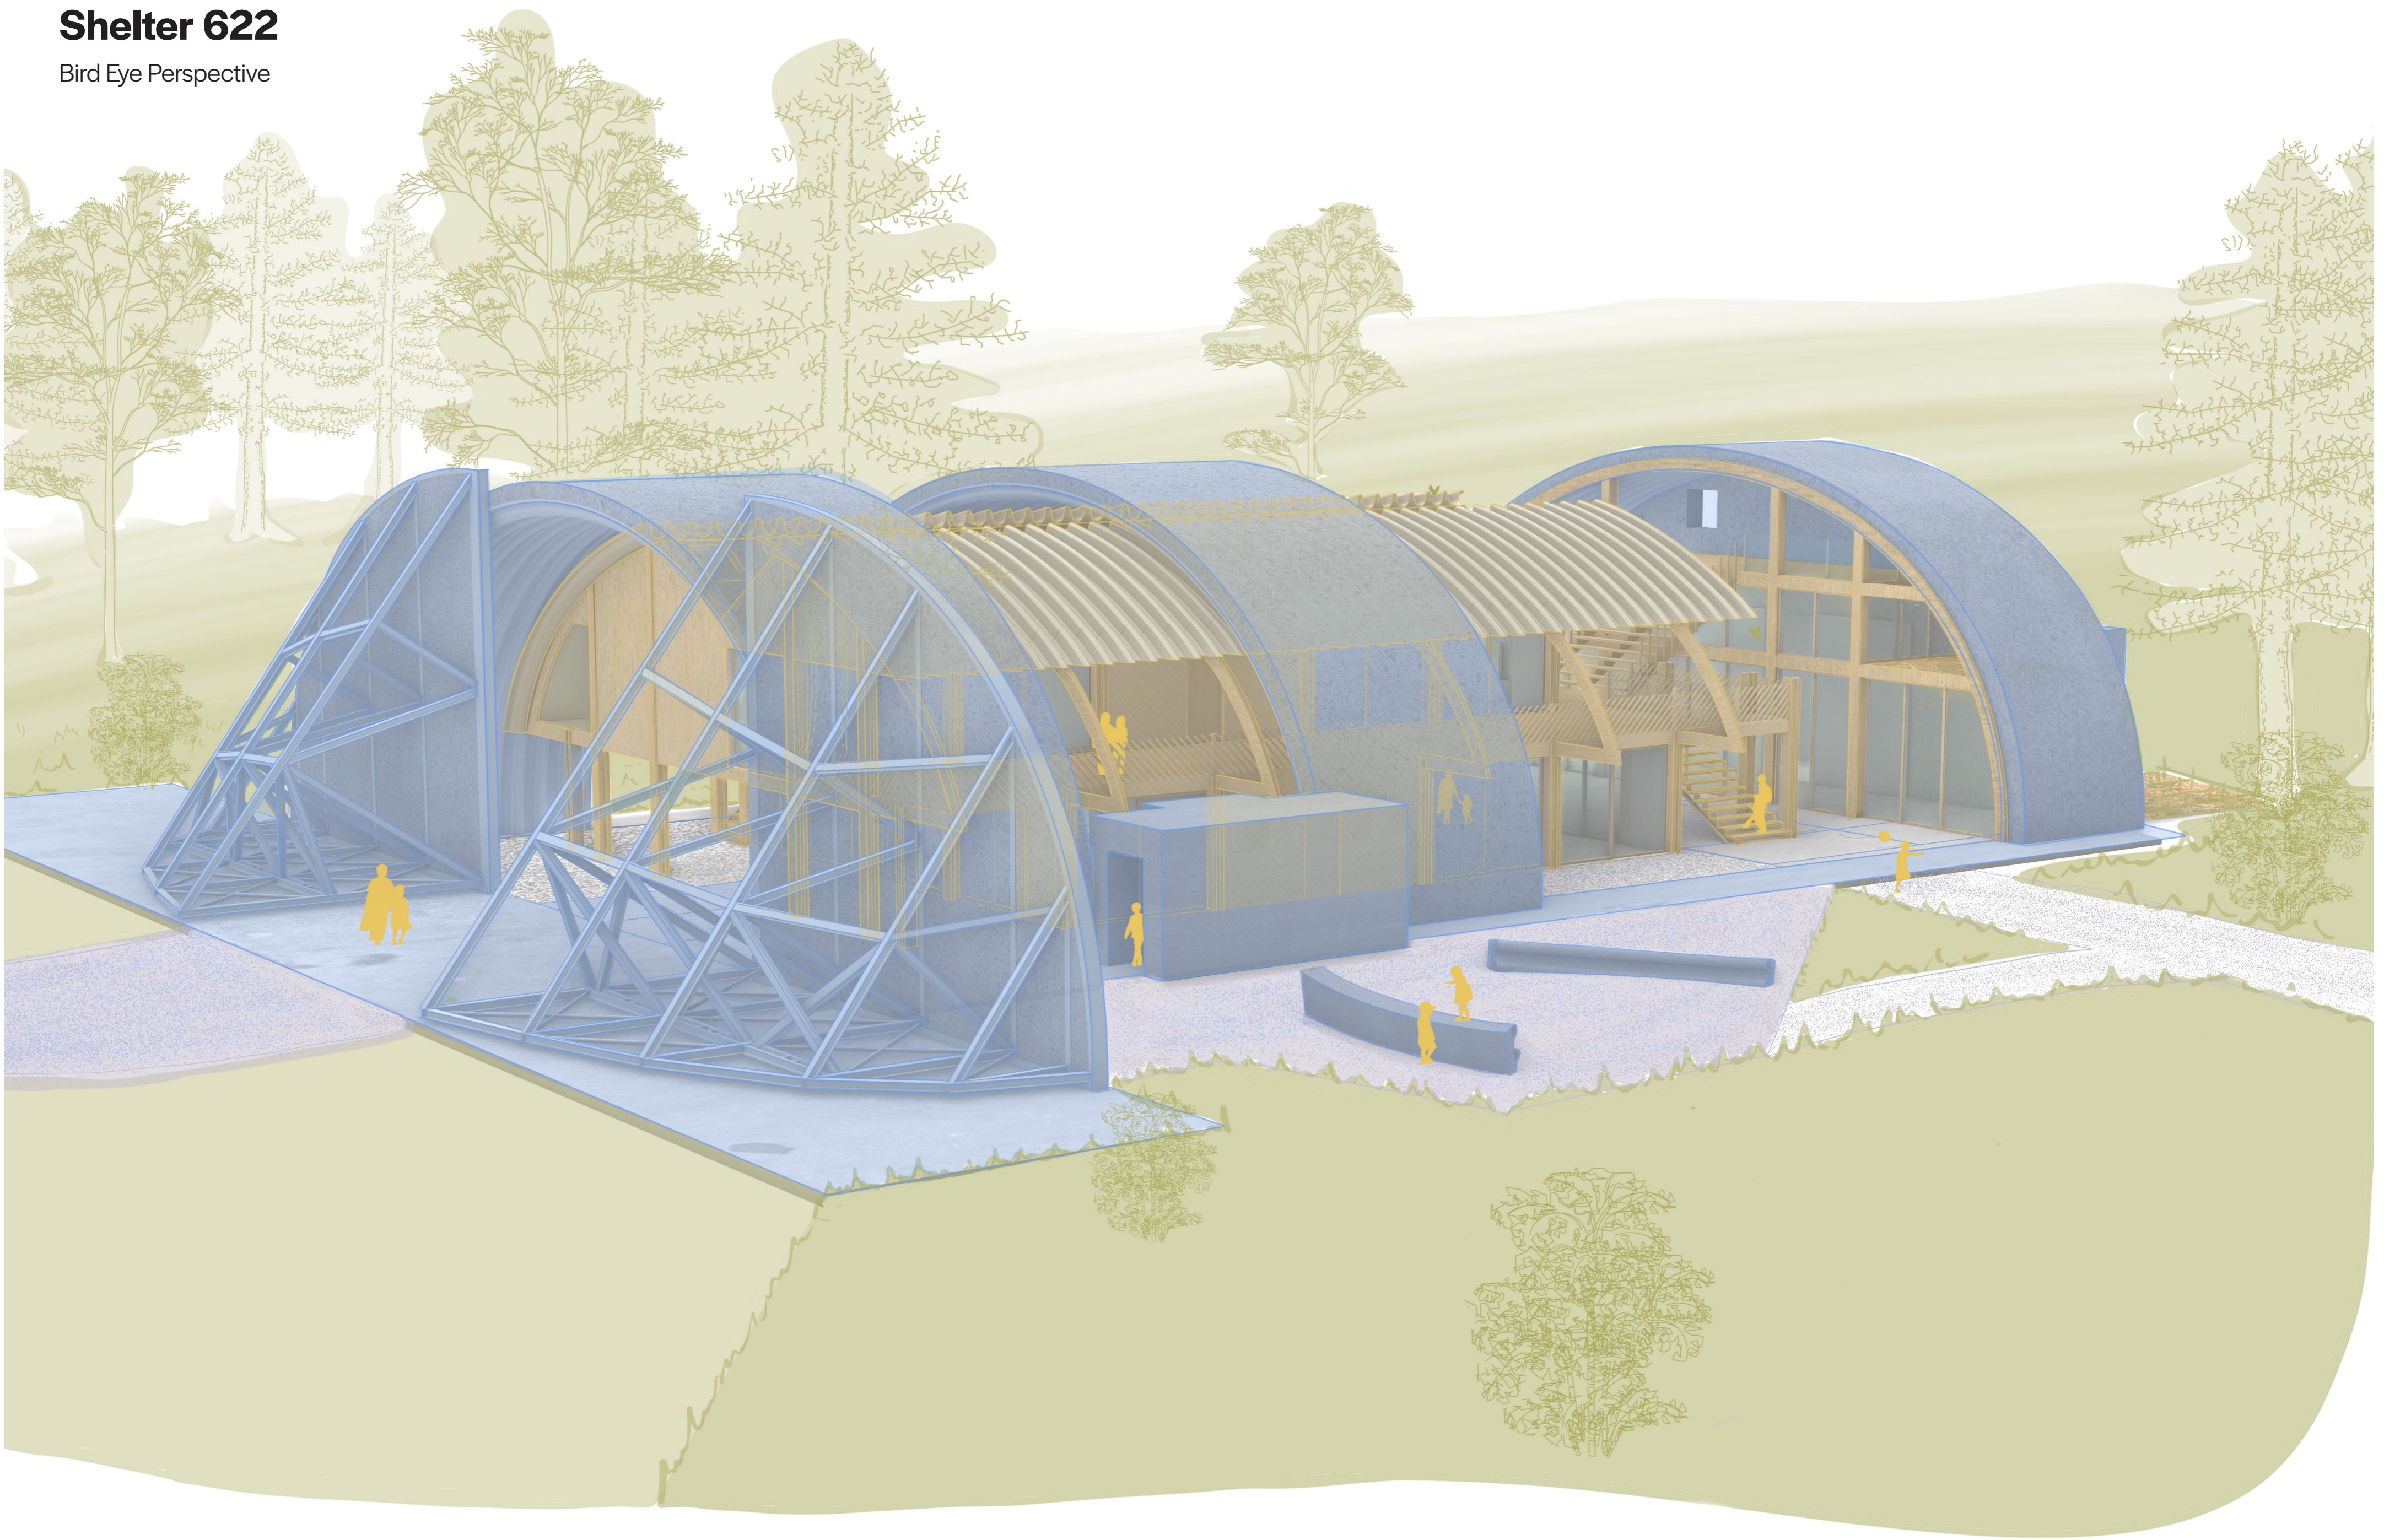

Heritage Reimagined as a Landscape

The Air Shelters of Airbase Soesterberg Repurposed as Nature School

Masterplan

scale 1:10,000

Site Characteristics

scale 1:200

Natural Paths

Natural Play Elements

Repurposing Shelter Fragments

Site

Plan of playground and shelters
scale 1:500

Section CC

Bird's Eye View

Shelter 620

Ground Floor and Elevations
scale 1:200

Shelter 622

Ground Floor and Elevations
scale 1:200

Shelter 620

Bird's Eye Perspective

Facade Fragment
scale 1:25

Shelter 622

Bird Eye Perspective

Facade Fragment