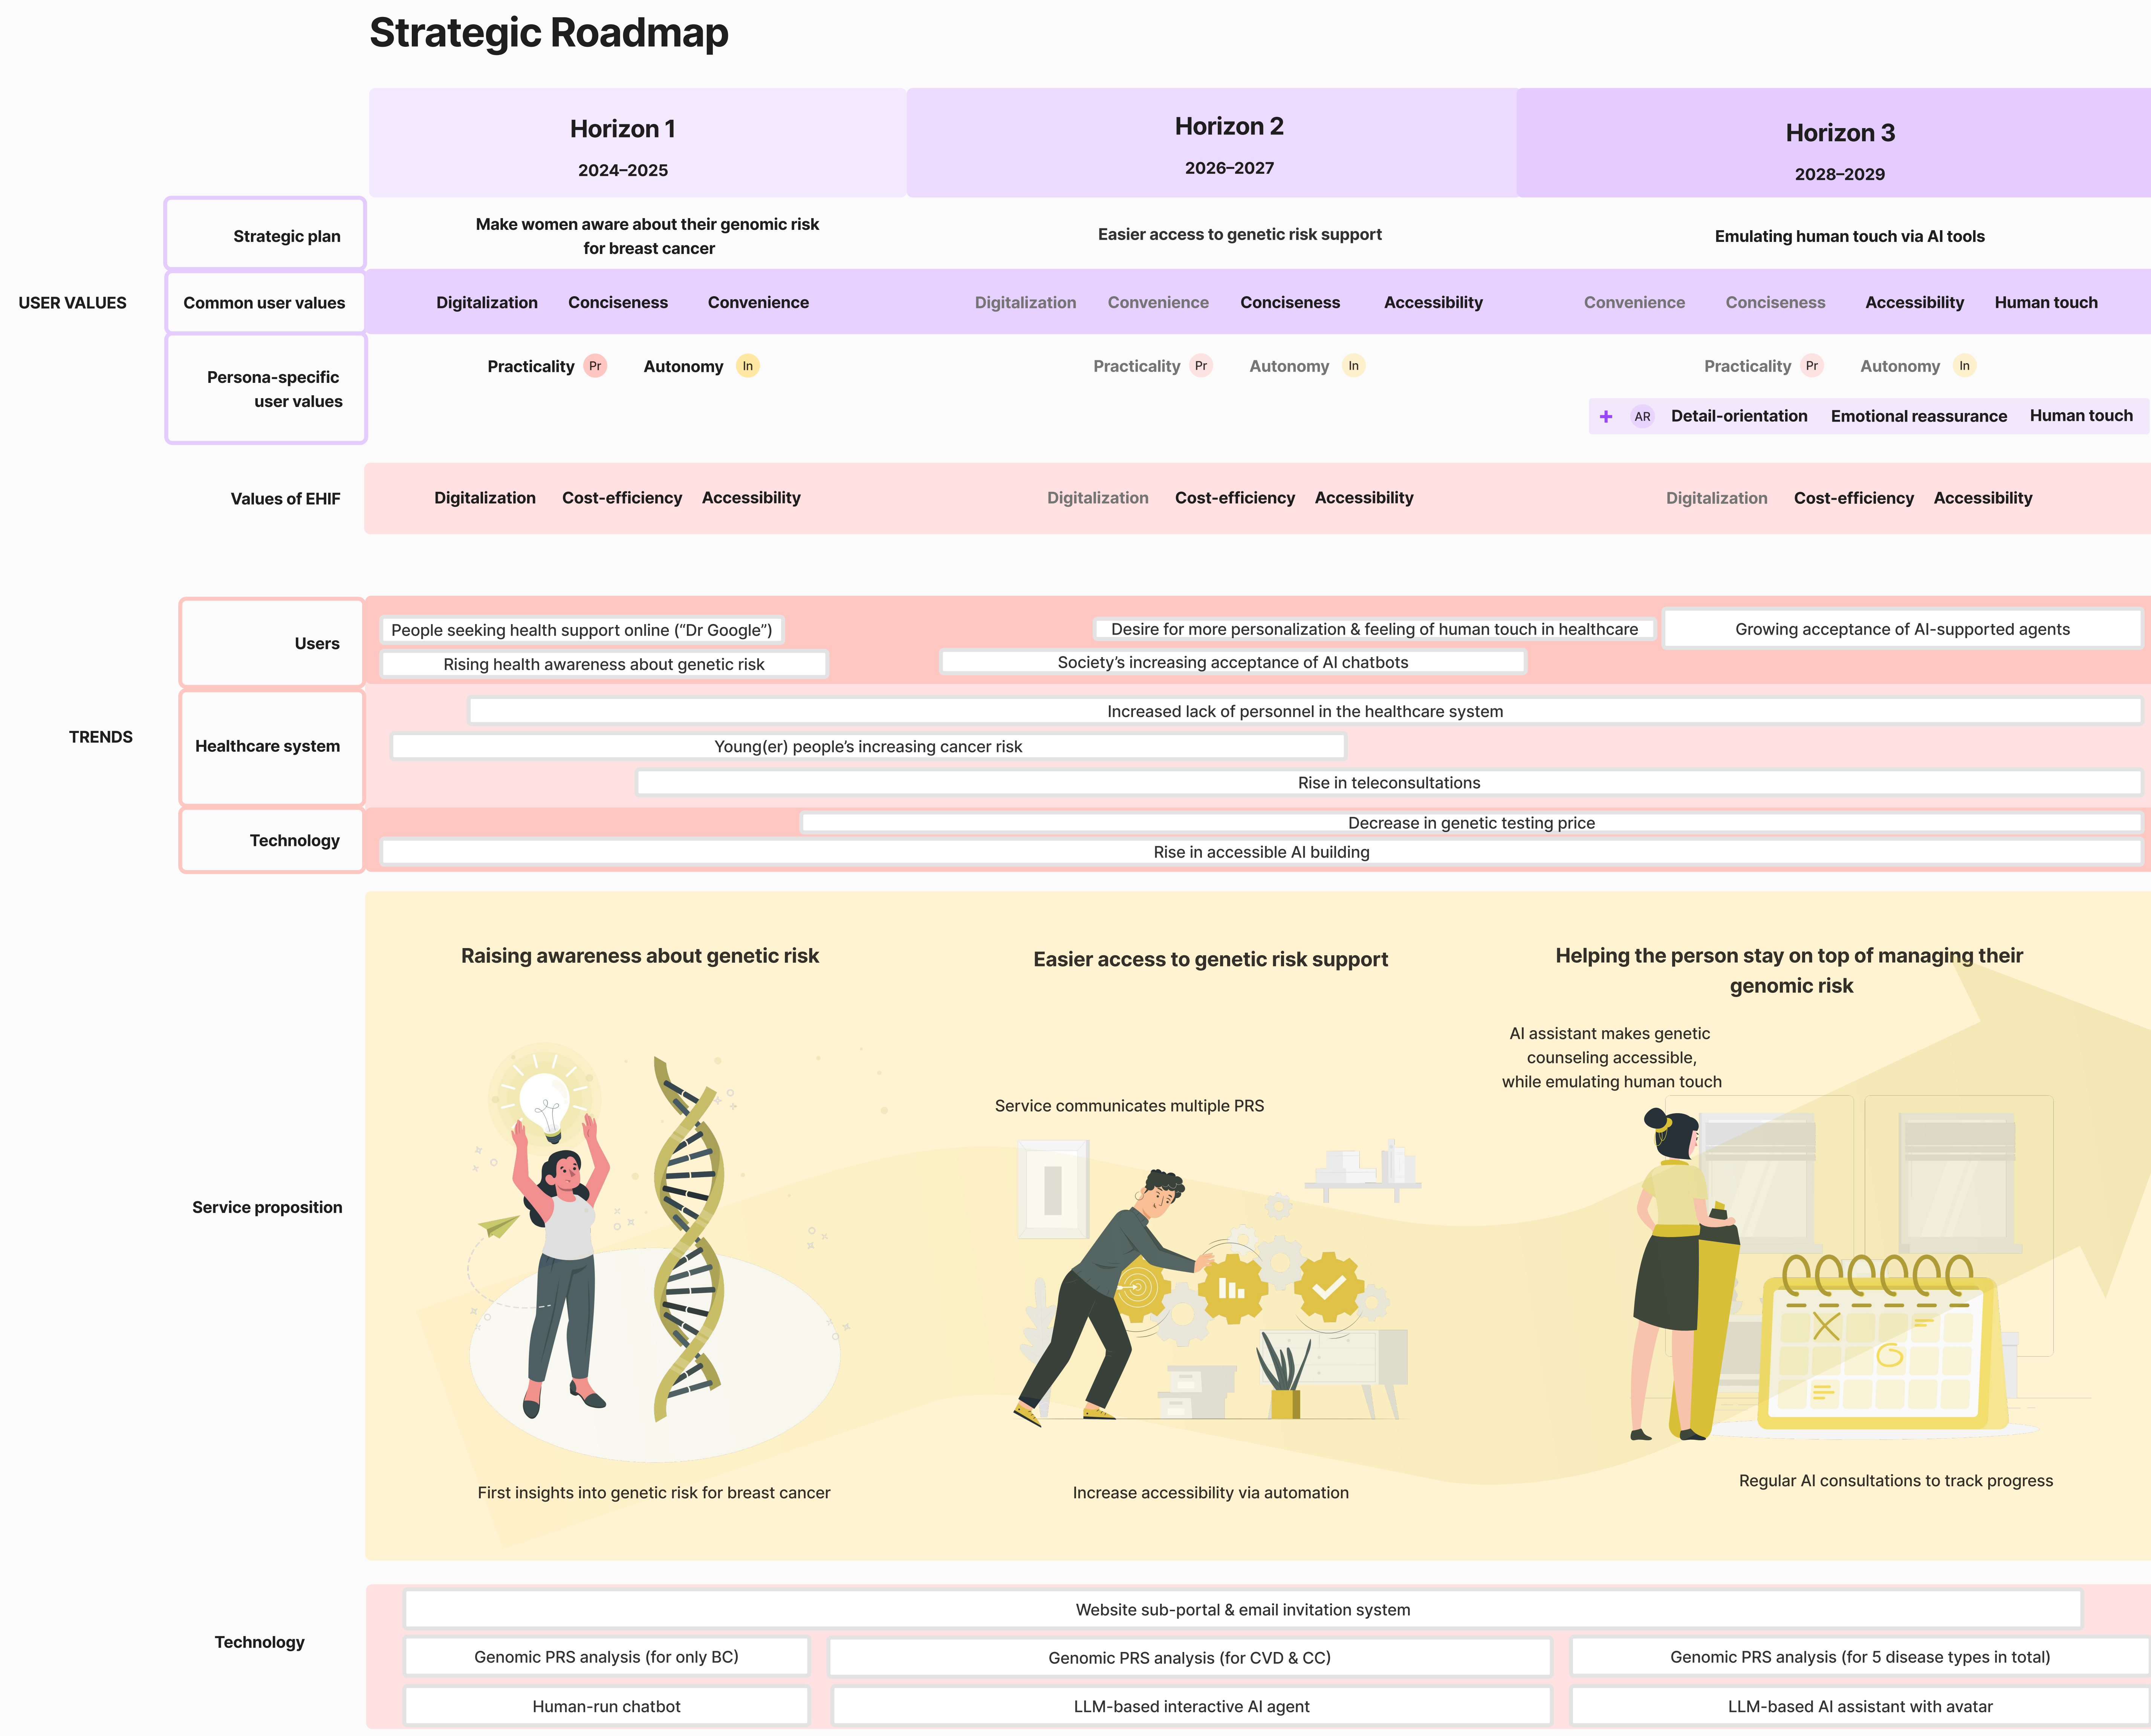

Strategic Roadmap

- Personas tailored:
- The Technologically Savvy **TS**
 - The Pragmatic **Pr**
 - The Indifferent **In**
 - Anxious Receiver **AR**

Future vision

2030

Creating emotionally reassuring yet cost-efficient genetic health management for a peace of mind

Tactical Roadmap

Future vision

2030

Creating emotionally reassuring yet cost-efficient genetic health management for a peace of mind