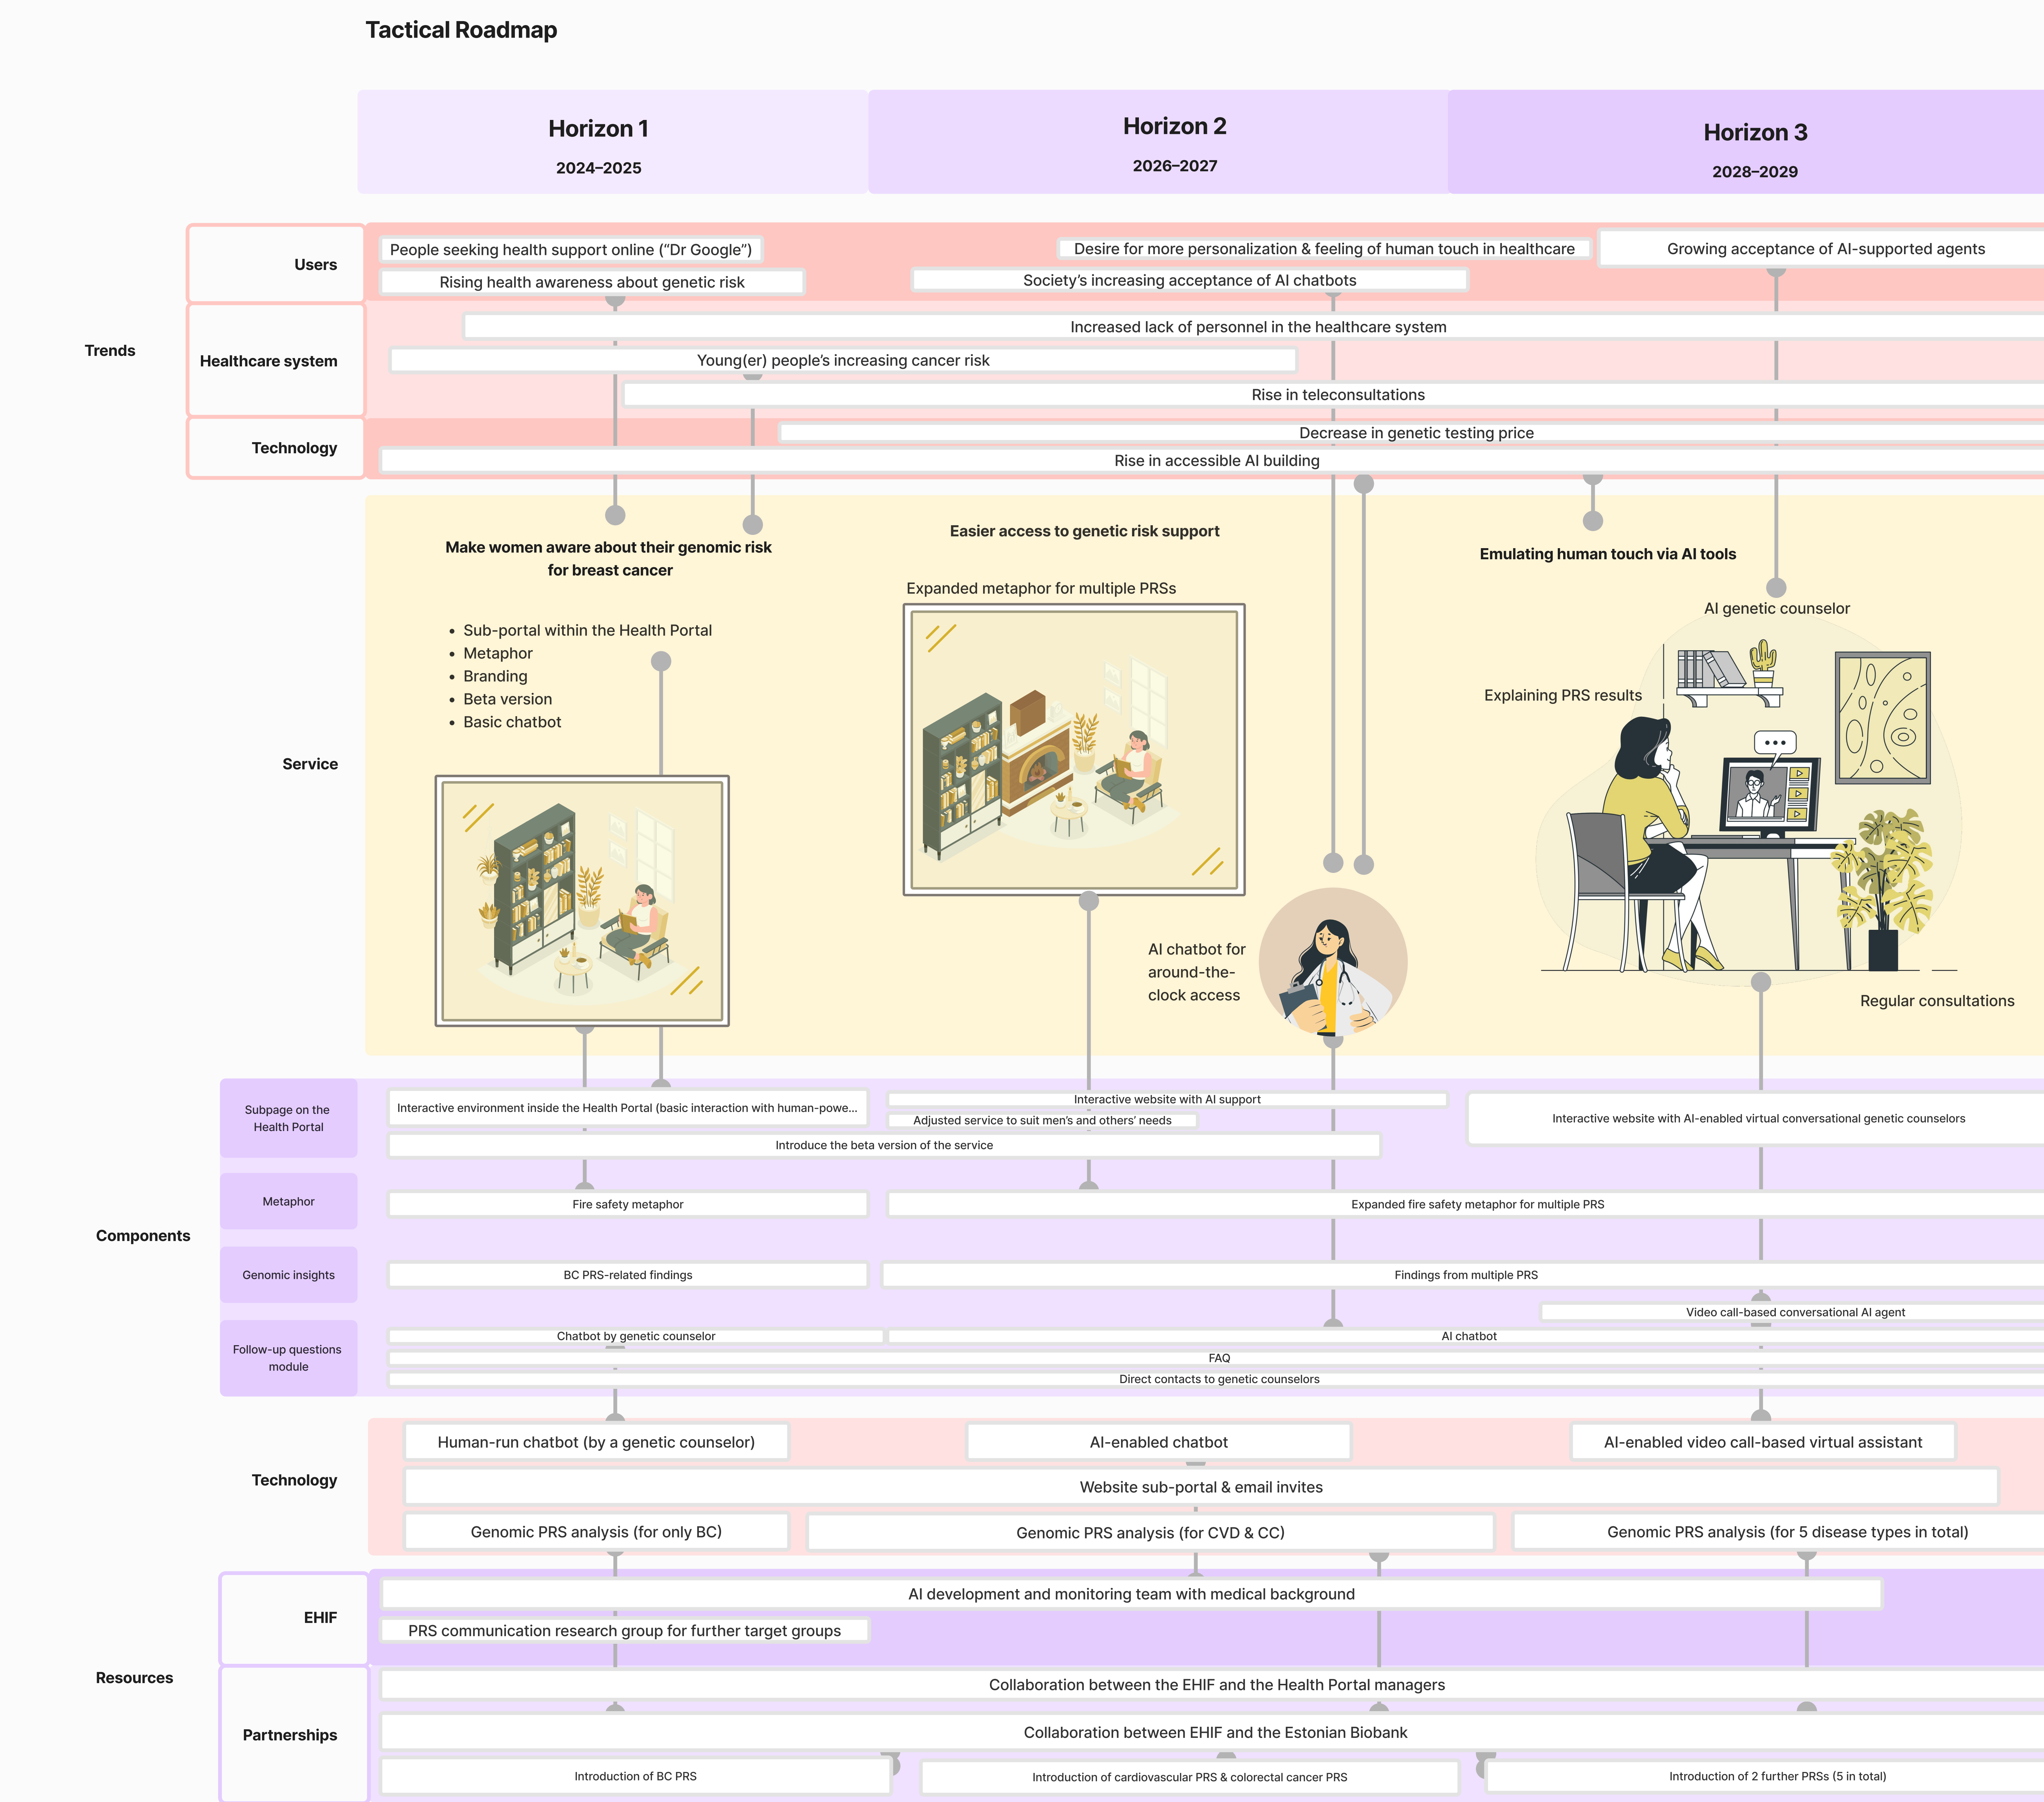

Strategic Roadmap

- Personas tailored:
- The Technologically Savvy **TS**
 - The Pragmatic **Pr**
 - The Indifferent **In**
 - Anxious Receiver **AR**

Future vision

2030

Creating emotionally reassuring yet cost-efficient genetic health management for a peace of mind

Tactical Roadmap

Future vision

2030

Creating emotionally reassuring yet cost-efficient genetic health management for a peace of mind