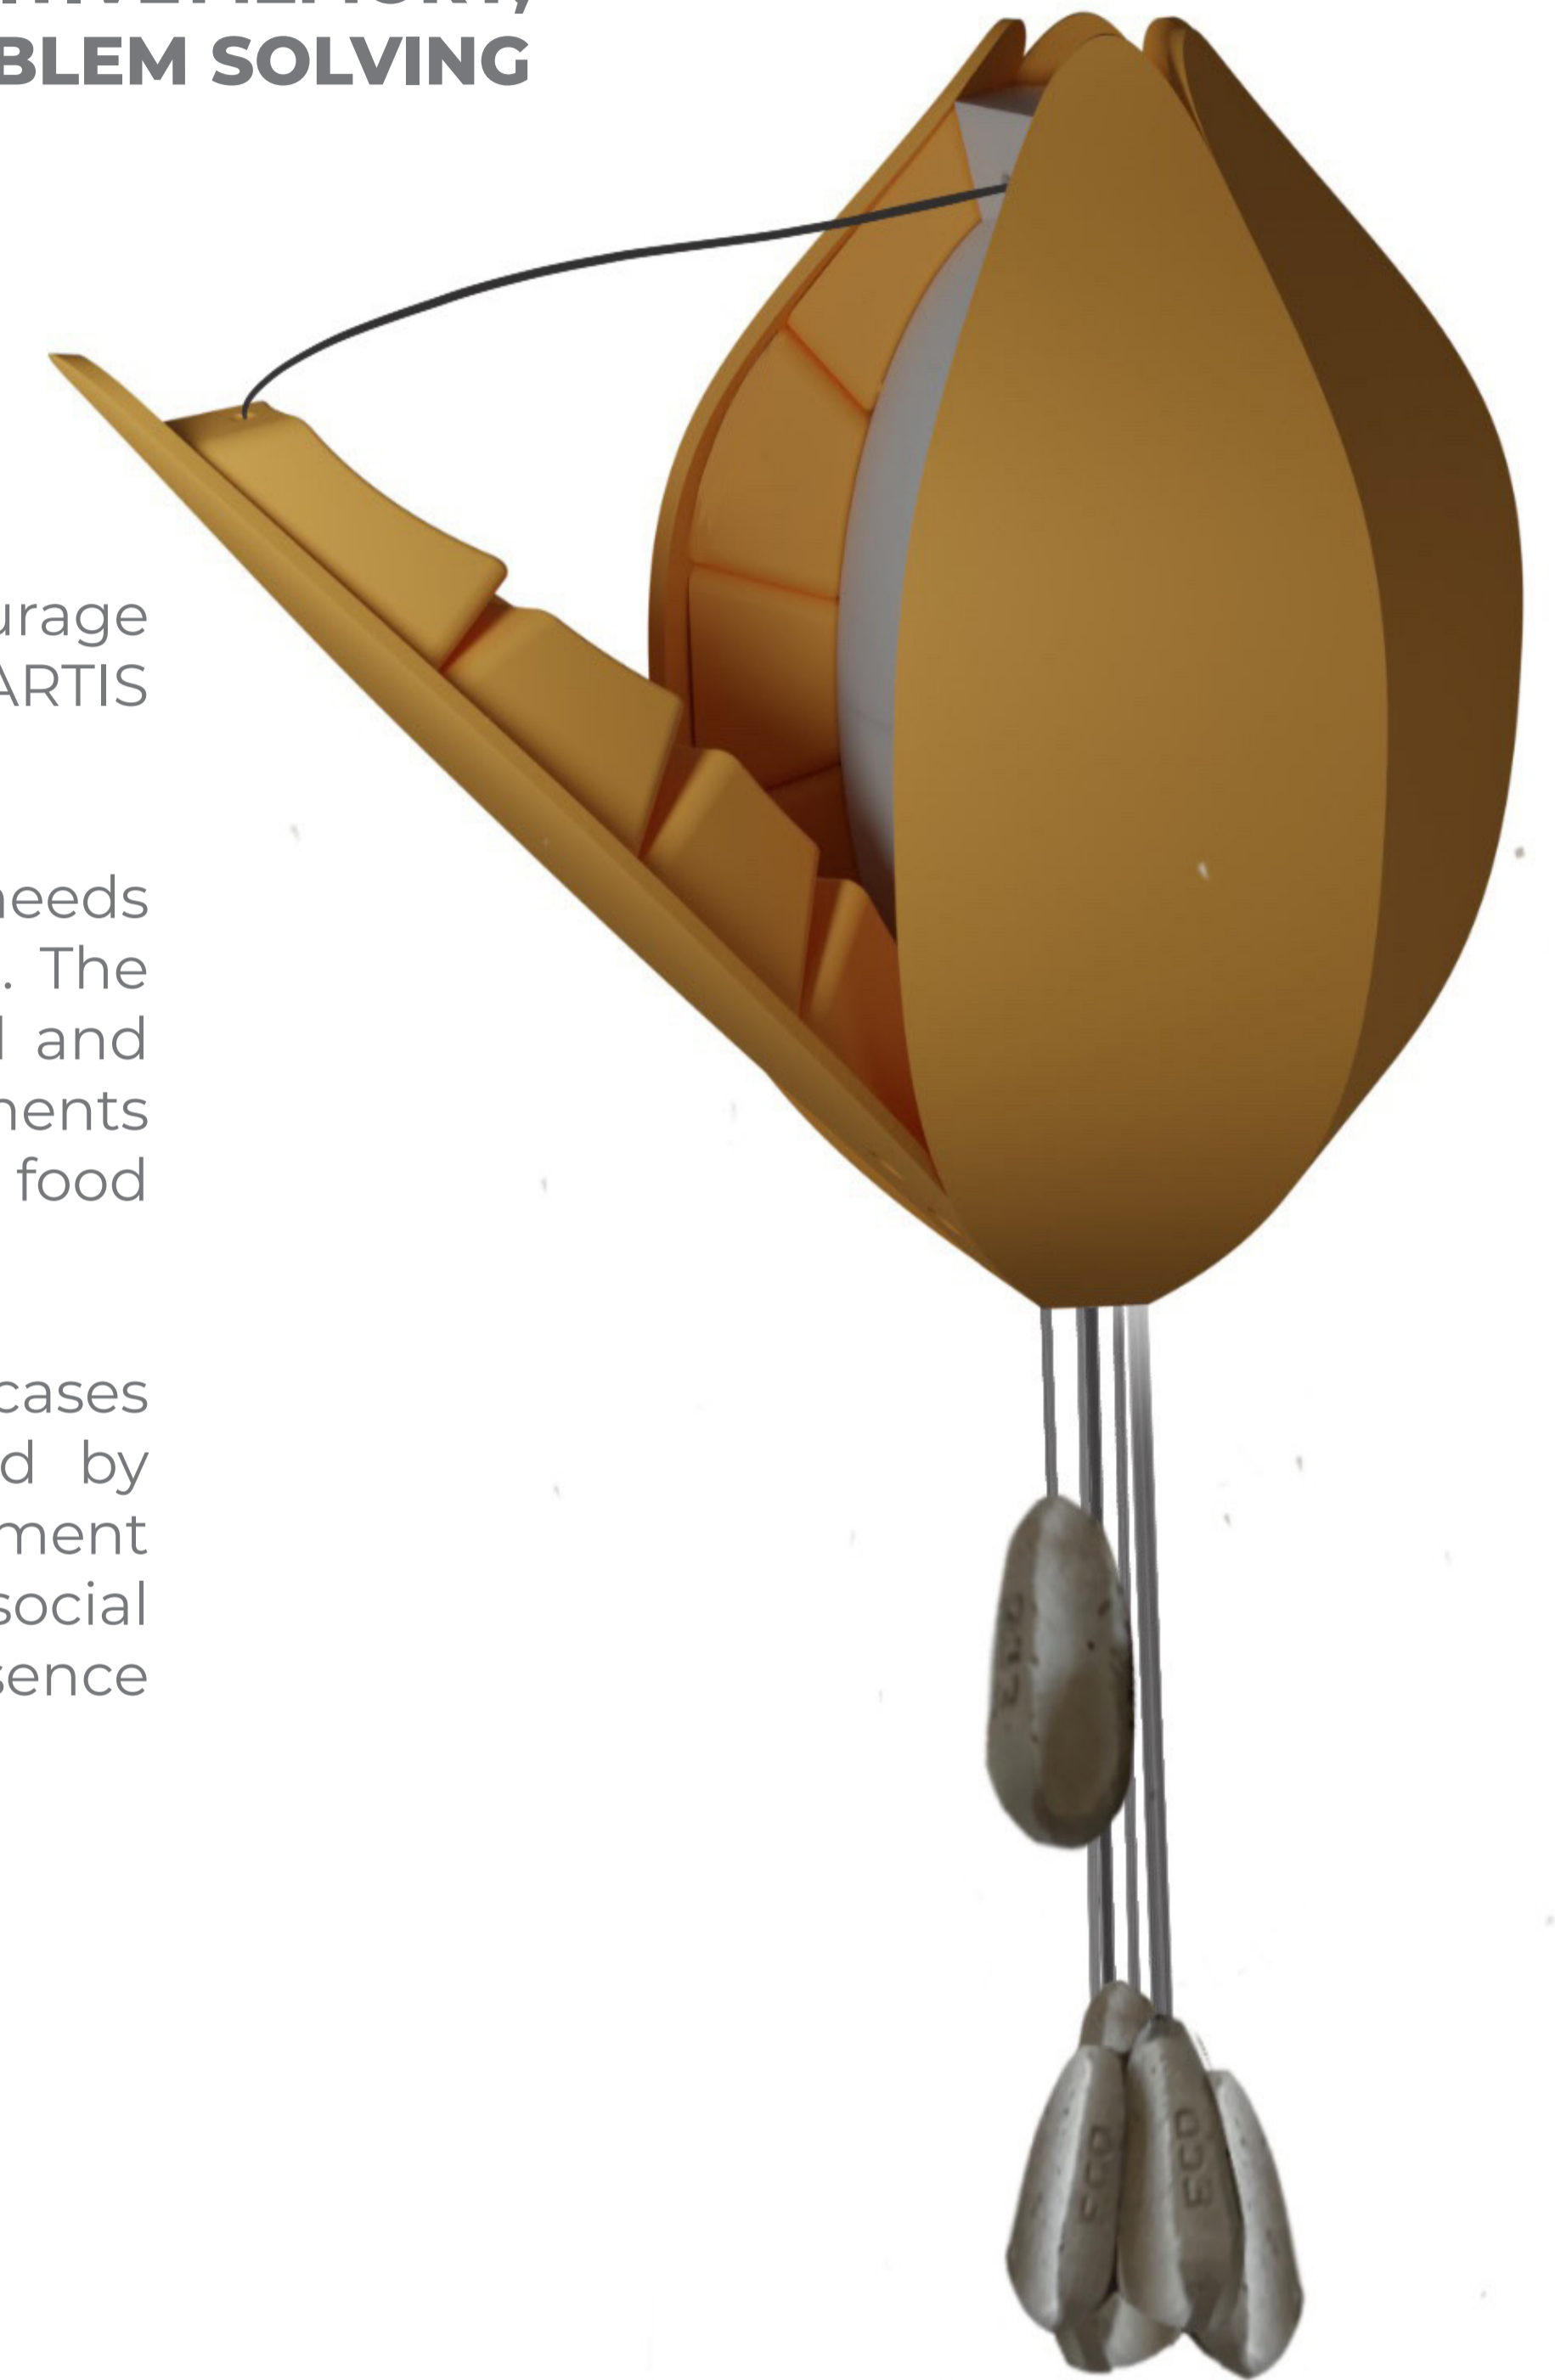

A-PEEL

A-PEEL SHOULD GIVE THE PRIMATES MORE AUTONOMY OVER THEIR FEEDING PROCESS WHILE TRIGGERING THE COGNITIVE MEMORY, DECISION MAKING AND PROBLEM SOLVING ABILITIES.

A foraging enrichment device

► Context |

The device opens every two days. On the days between the time intervals, the device is locked.

When two days have passed, the device unlocks automatically.

The gibbon recognises this and approaches the device.