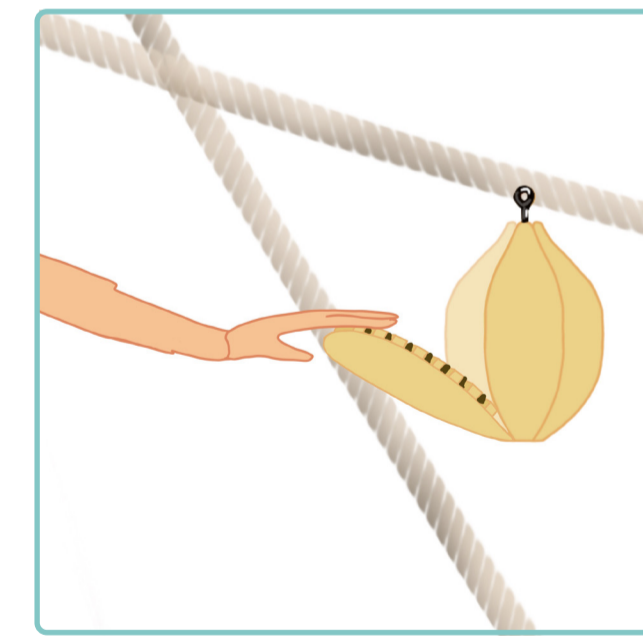

► A-peel |

A-peel is an enrichment device designed to encourage the natural behaviour profiles of the primates at ARTIS zoo.

The final design takes the form of a fruit, which needs to be peeled by primates to reveal food inside. The device closes automatically and can be locked and unlocked remotely. Iterative design improvements enhance user usability, material sturdiness, and food safety.

User testing with gibbons at ARTIS Zoo showcases significant interest and interaction, supported by observational data indicating heightened engagement between gibbons, increased foraging activities, social behaviour and extended active periods in the presence of the device.

The device opens every two days. On the days between the time intervals, the device is locked.

When two days have passed, the device unlocks automatically.

The gibbon recognises this and approaches the device.

The gibbon interacts with the device by peeling the petals open with his hands and feet.

Once all the food is retrieved, the petals close on its own and the device is filled and locked again by the zookeeper.