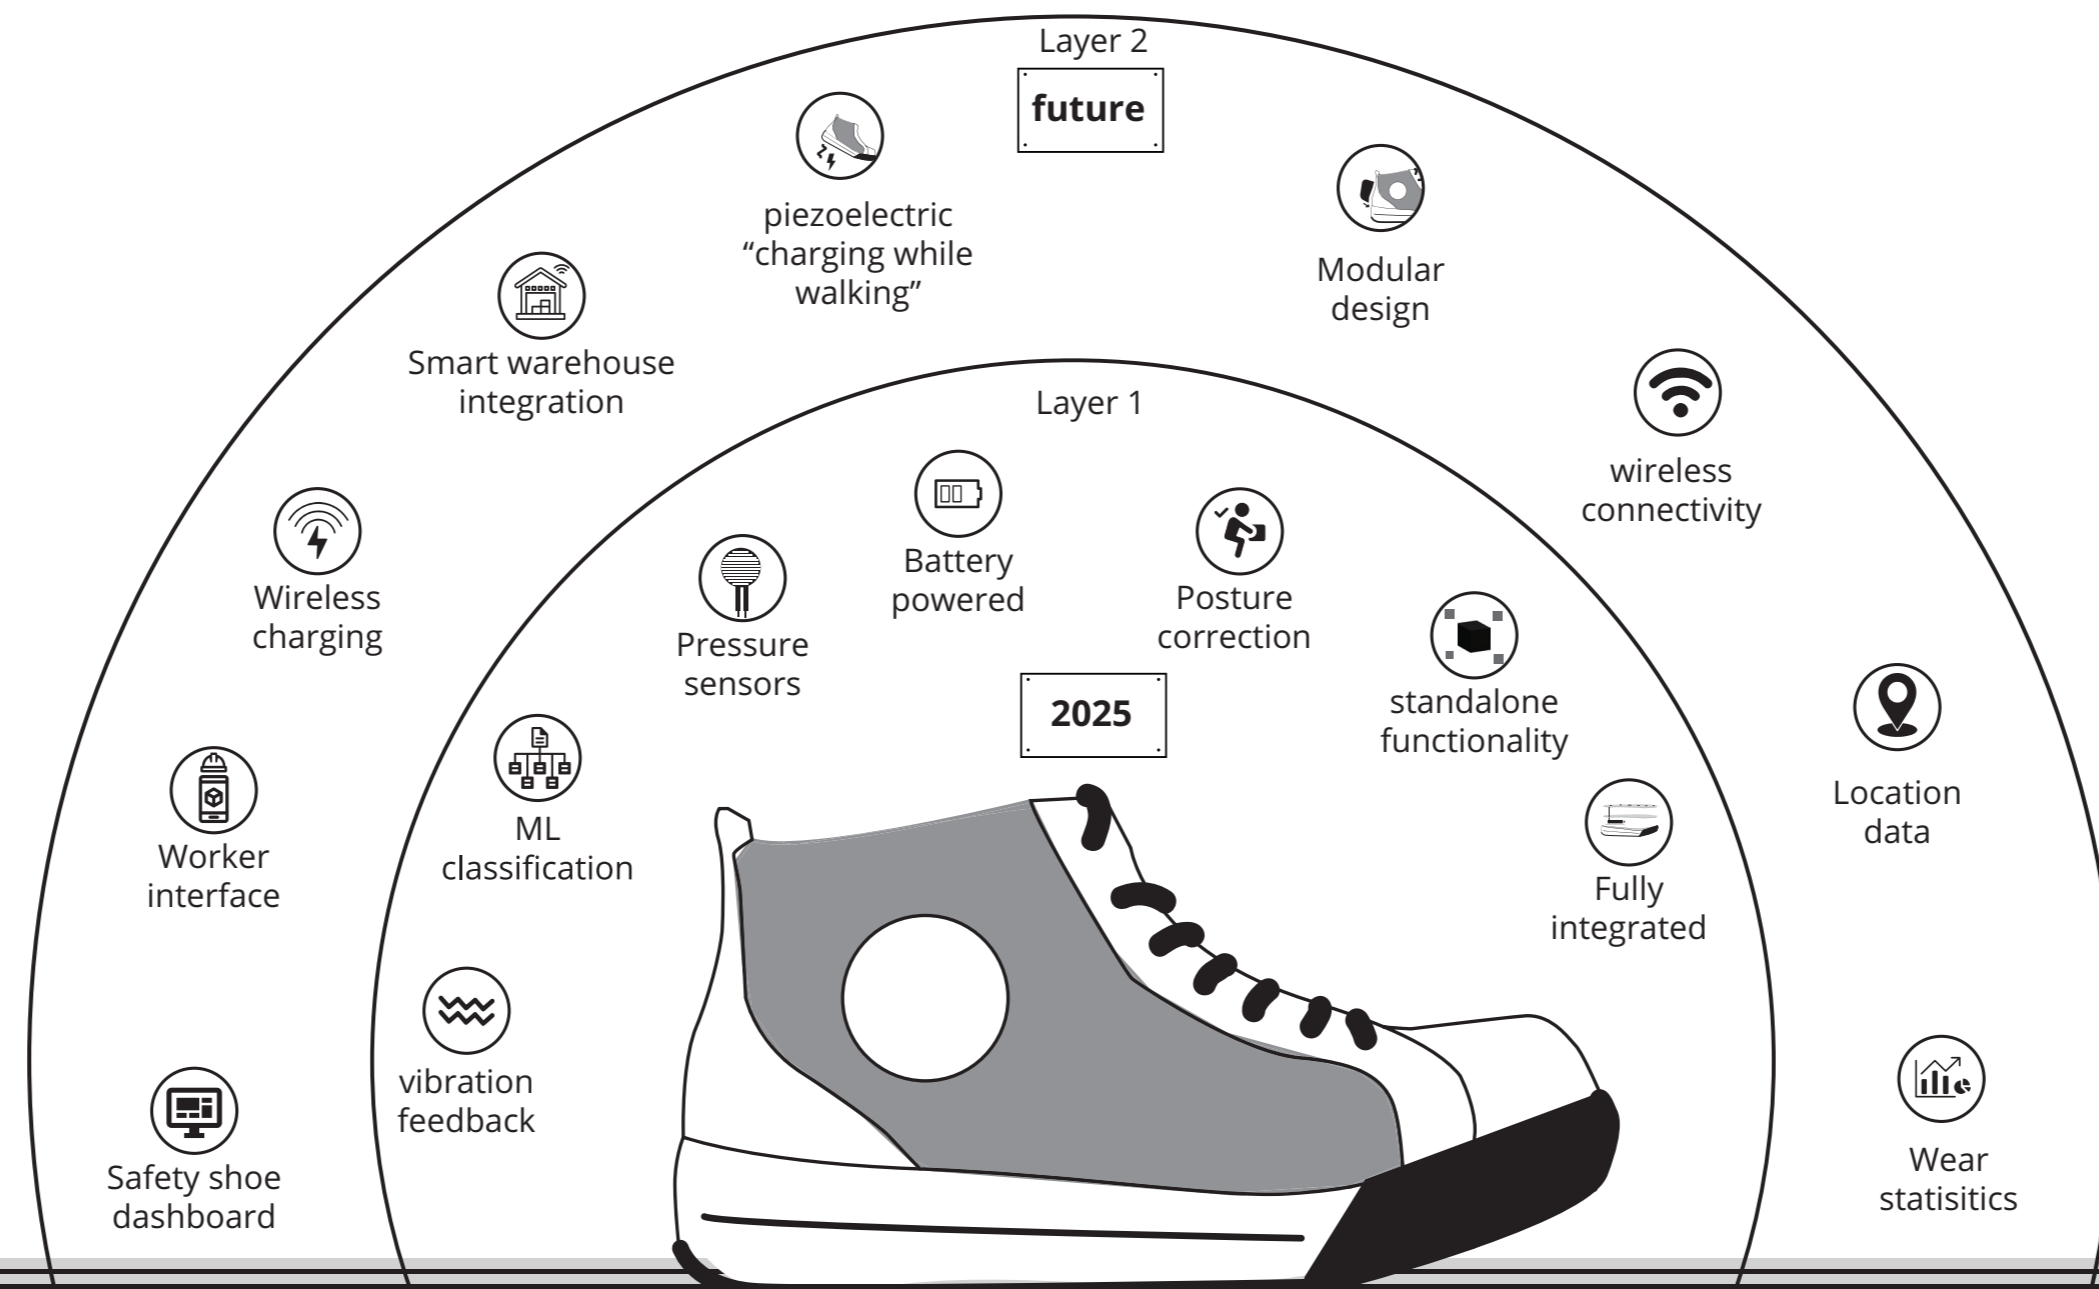

The Smart safety shoe

A new type of safety shoe that helps prevent lower back problems and opens the door to a new era of preventive safety footwear.

Design considerations

Project goal

Testing with sensors

Mohamed Fayed
The smart safety shoe
03/05/2023
Design For Interaction

Committee Dr. Ir. W.F. van der Vegte
MSc. L. Goto
Company Allshoes