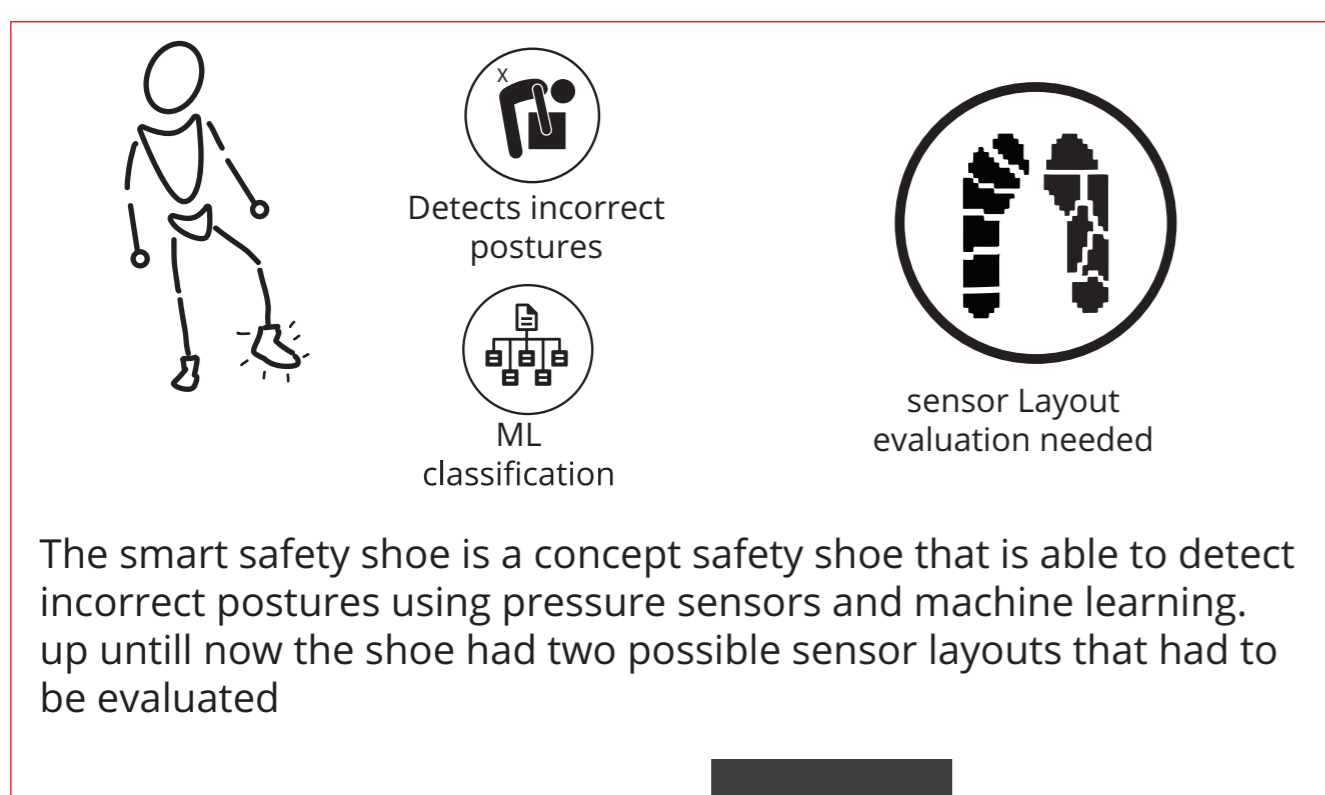

The Smart safety shoe

A new type of safety shoe that helps prevent lower back problems and opens the door to a new era of preventive safety footwear.

Design considerations

Project goal

Testing with sensors

Mohamed Fayed
The smart safety shoe
03/05/2023
Design For Interaction

Committee Dr. Ir. W.F. van der Vegte
MSc. L. Goto
Company Allshoes