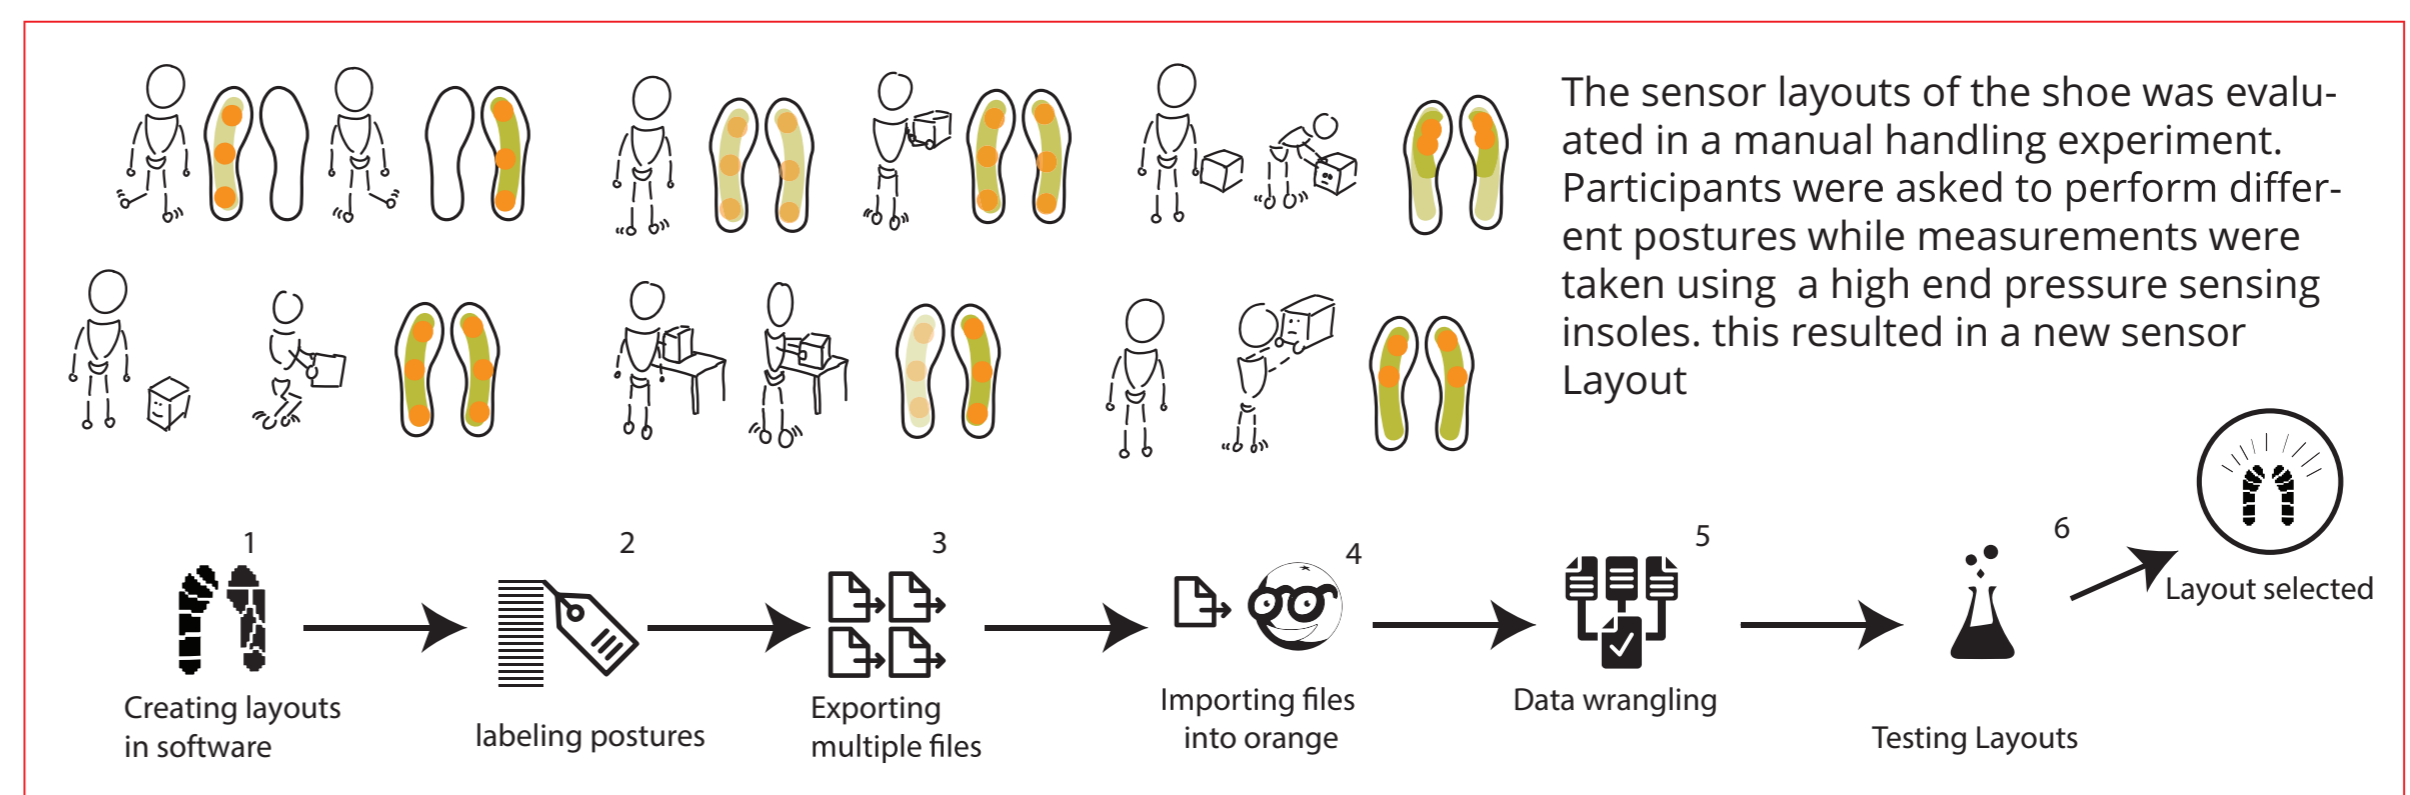

The Smart safety shoe

A new type of safety shoe that helps prevent lower back problems and opens the door to a new era of preventive safety footwear.

Design considerations

Project goal

Testing with sensors

Mohamed Fayed
The smart safety shoe
03/05/2023
Design For Interaction

Committee Dr. Ir. W.F. van der Vegte
MSc. L. Goto
Company Allshoes