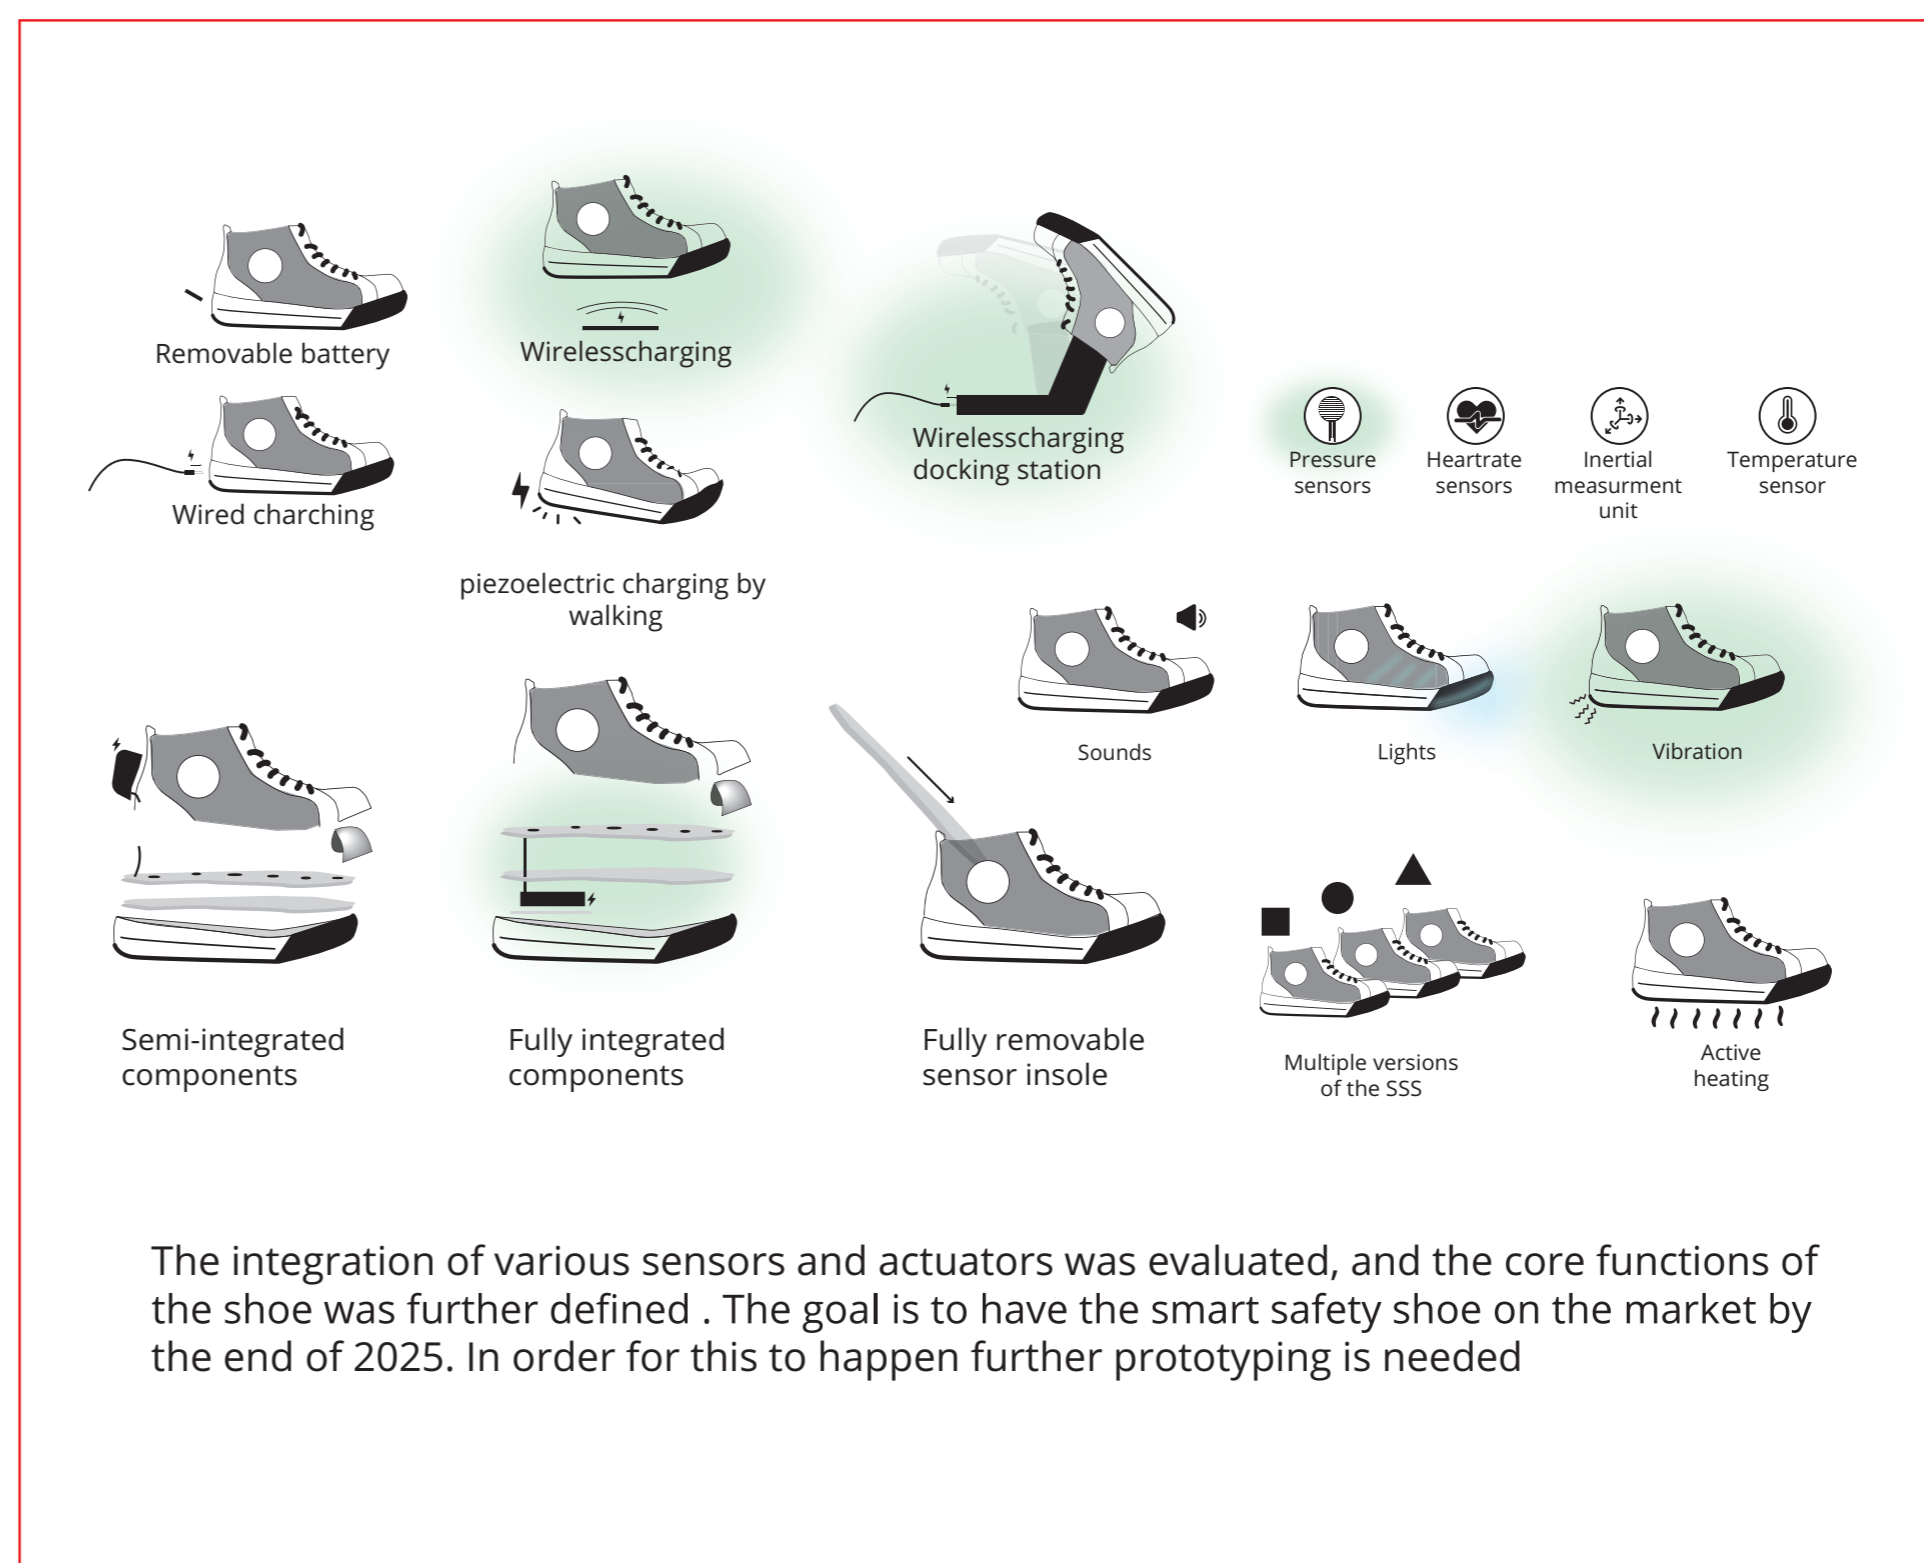

The Smart safety shoe

A new type of safety shoe that helps prevent lower back problems and opens the door to a new era of preventive safety footwear.

Design considerations

Project goal

Testing with sensors

Mohamed Fayed
The smart safety shoe
03/05/2023
Design For Interaction

Committee Dr. Ir. W.F. van der Vegte
MSc. L. Goto
Company Allshoes