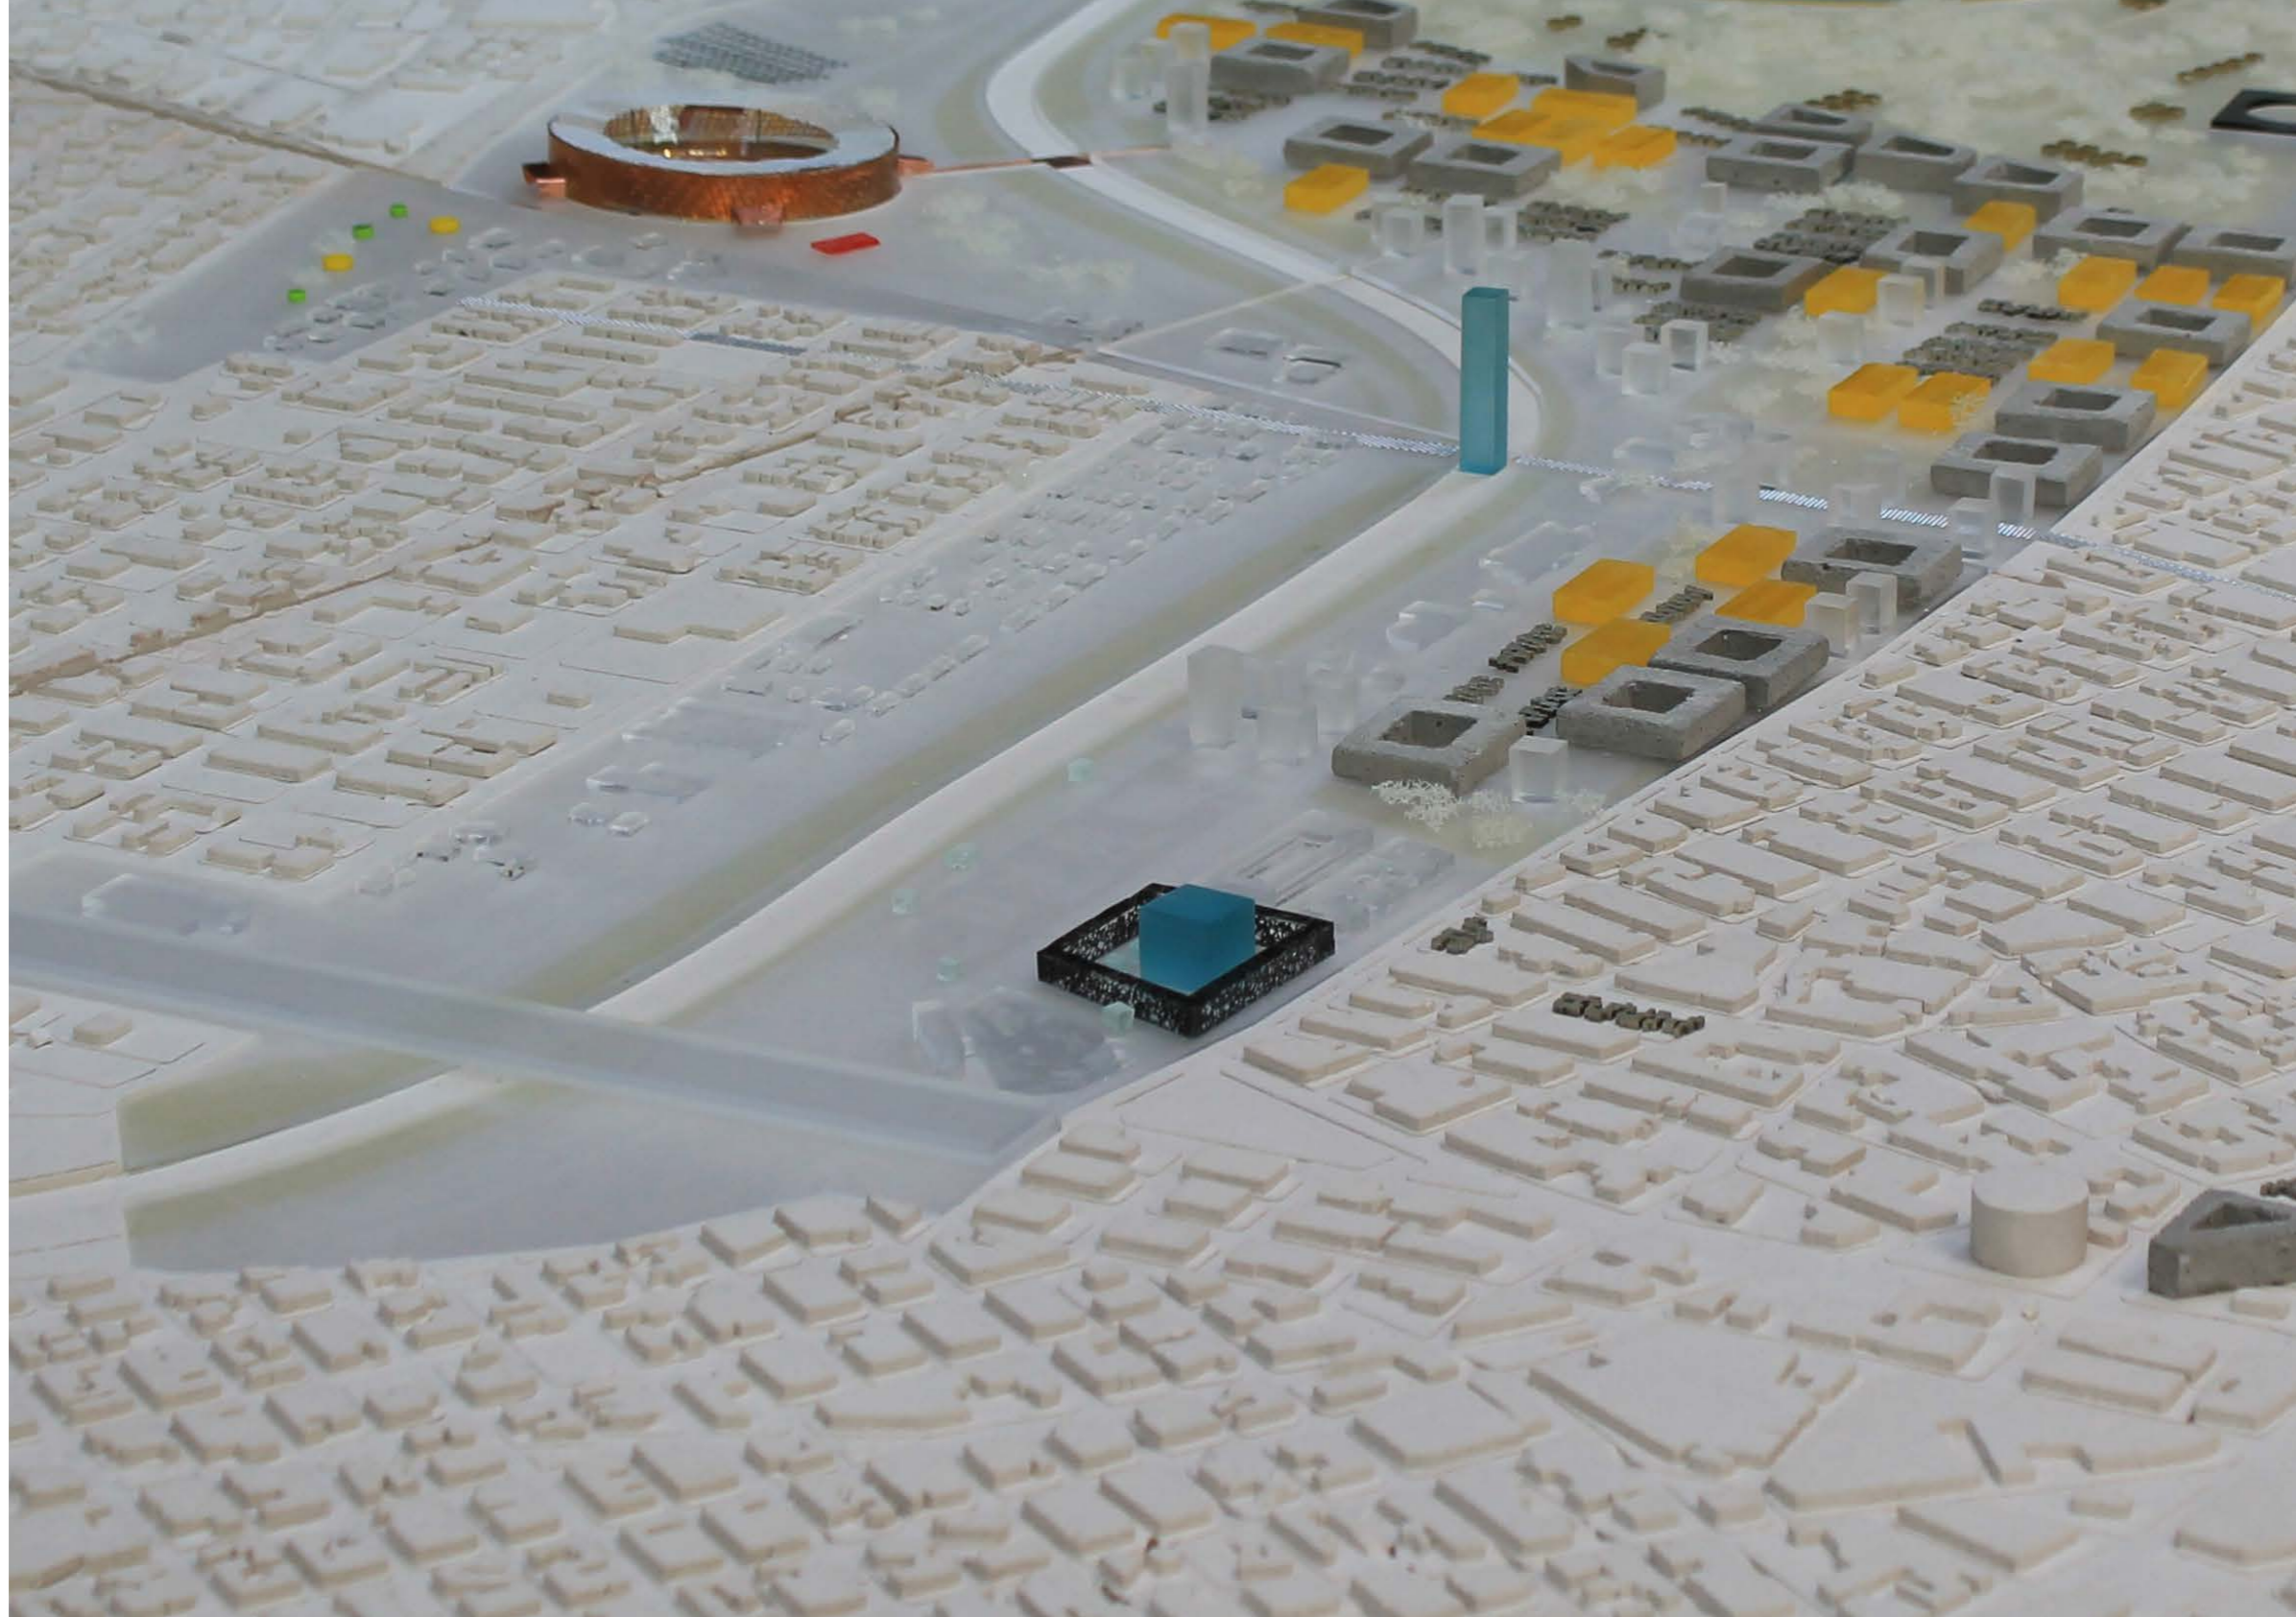

Architecture of Production:  
Juárez Garment Factory

Niek van Laere

4036018

South elevation  
Collage

**Building in context**  
Collage

Courtyard  
Collage

**Machine room**  
Collage

Shipping  
Collage

Entrance space  
Collage

Sewing workspace by night  
Collage

**Sewing workspace**  
Collage

**Massing**  
Exploded axonometric model

**Juárez Garment Factory**  
Model s=1:333

**Courtyard**  
Model s=1:333

Chemical Strategy  
© 2010

0 100m 200m 300m 400m

Chamizal Strategy  
Collage

**Chamizal Strategy**  
Model s=1:2500

**Garment Factory in Chamizal Strategy**  
Model s=1:2500