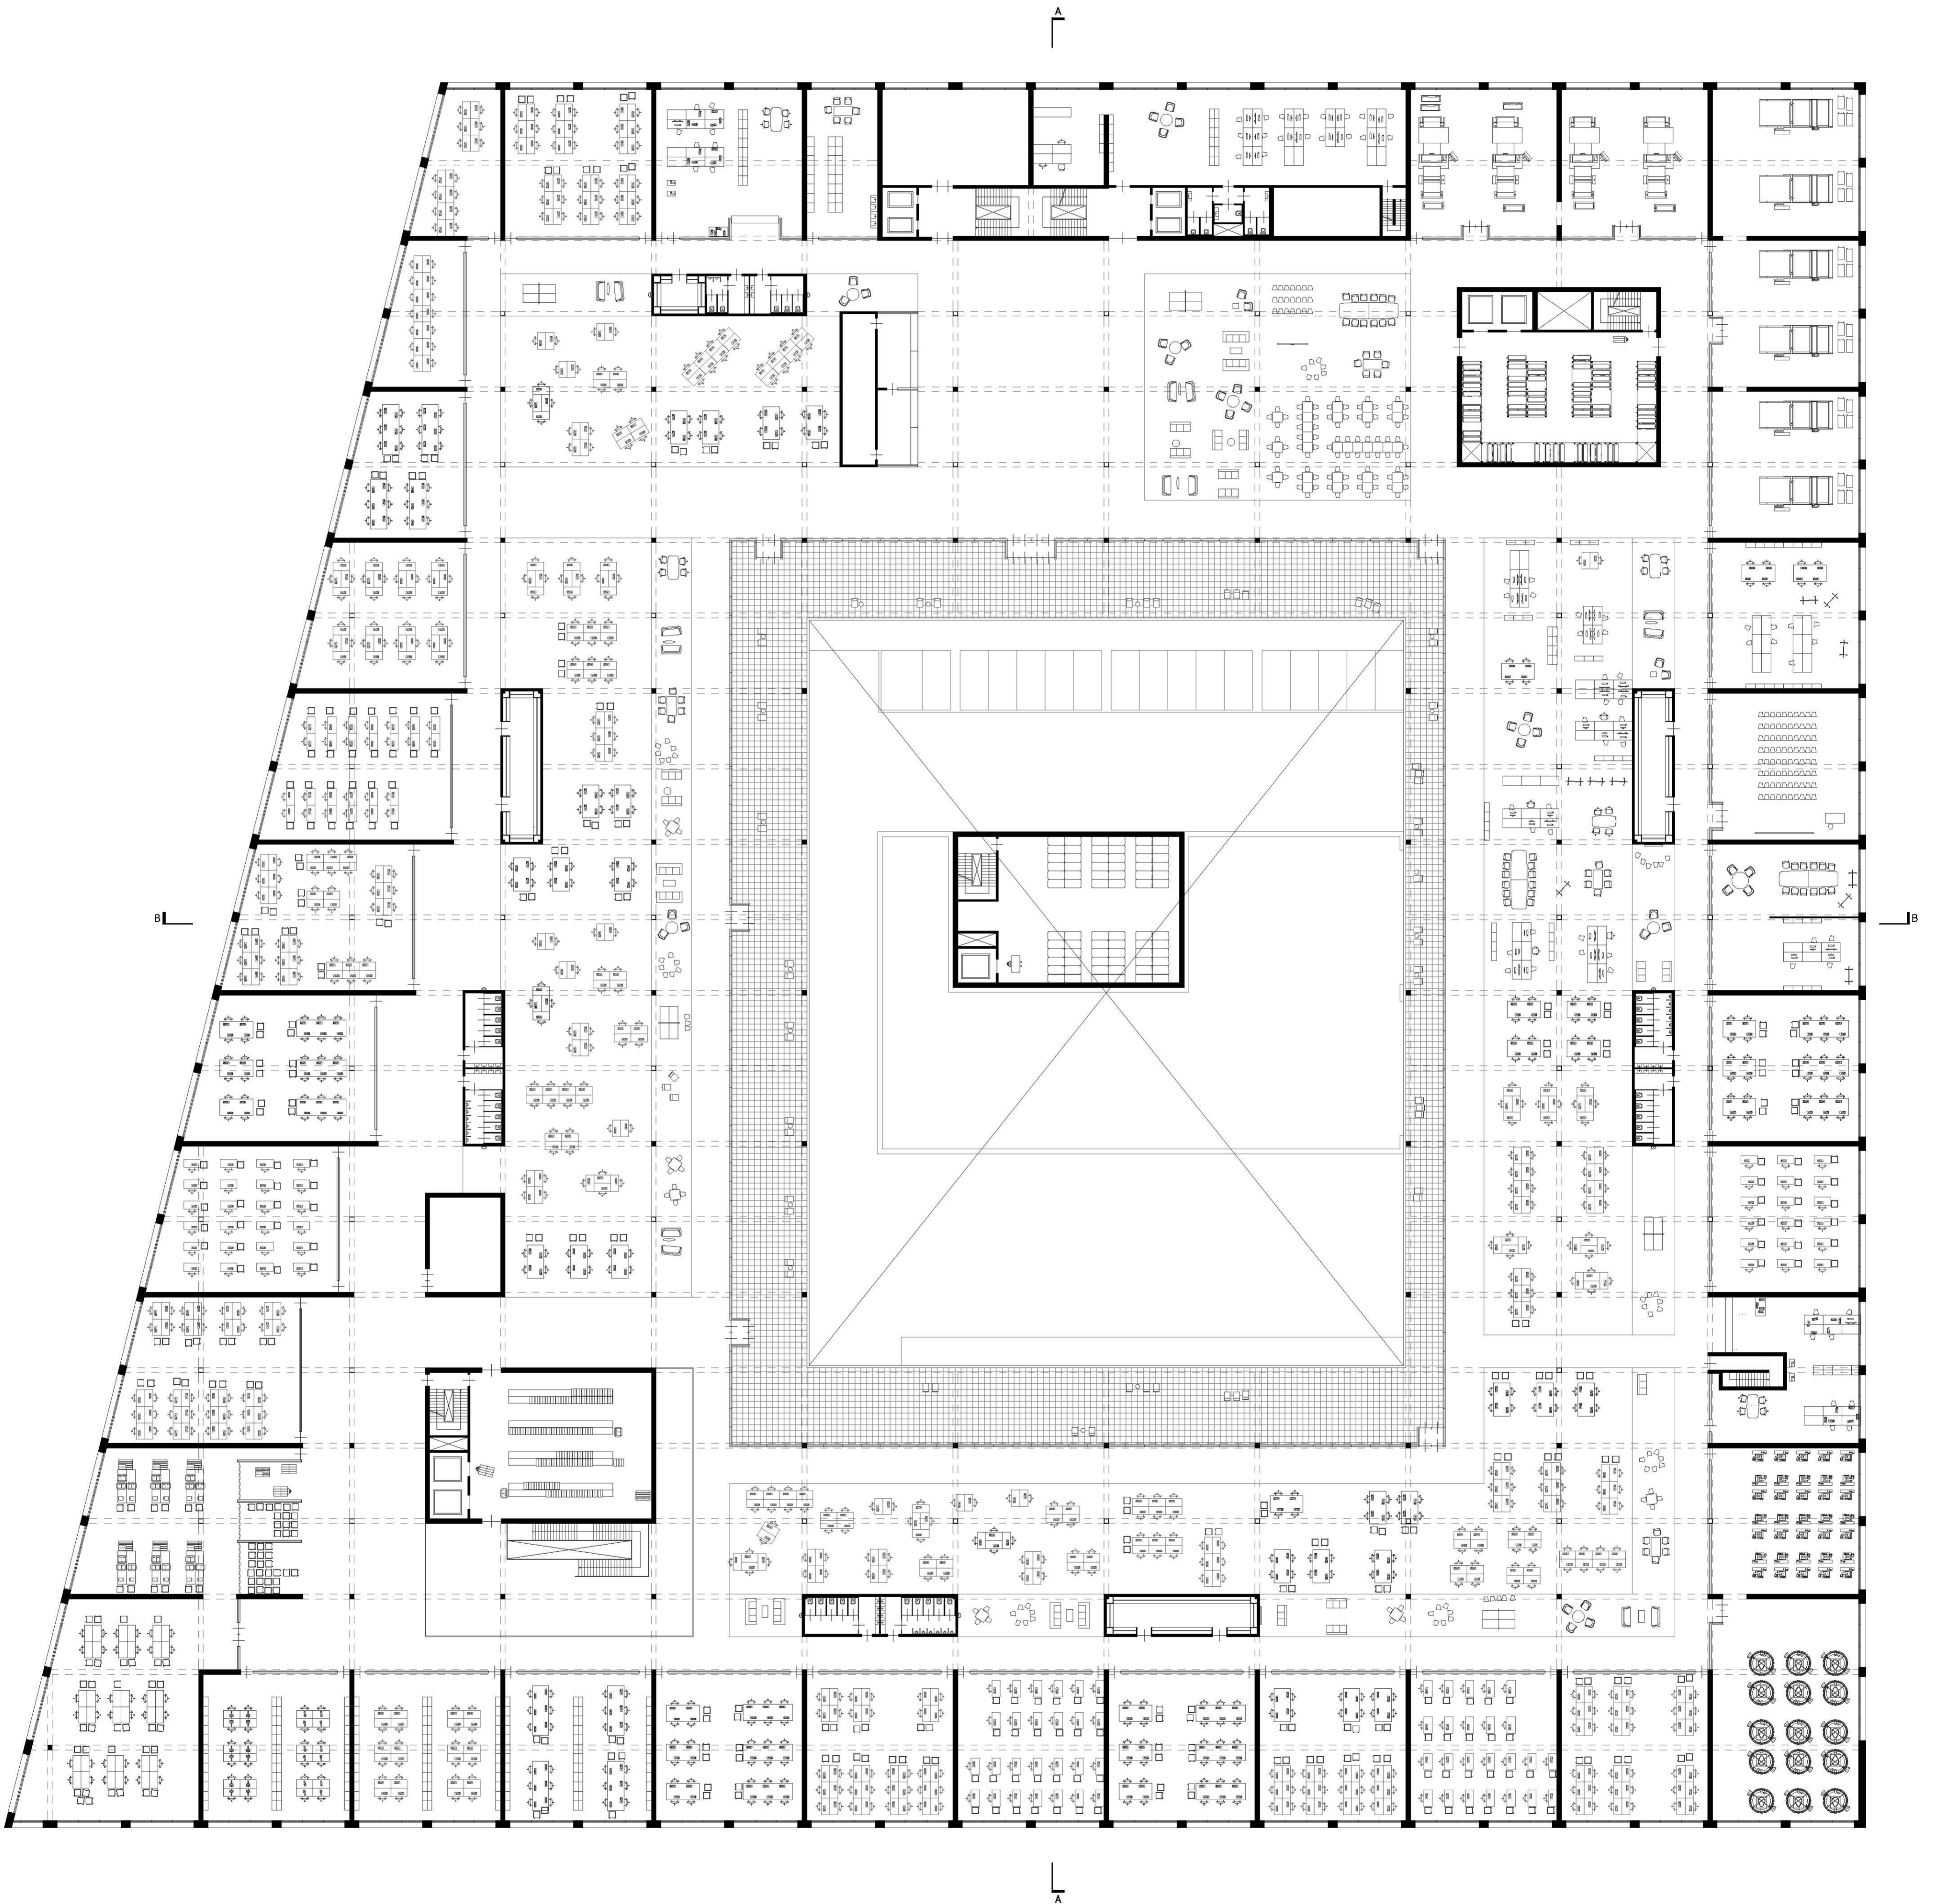

Architecture of Production:  
Juárez Garment Factory

Niek van Laere

4036018

South elevation  
Collage

**Building in context**  
Collage

Courtyard  
Collage

**Machine room**  
Collage

Shipping  
Collage

Entrance space  
Collage

Sewing workspace by night  
Collage

**Sewing workspace**  
Collage

**Massing**  
Exploded axonometric model

**Juárez Garment Factory**  
Model s=1:333

**Courtyard**  
Model s=1:333