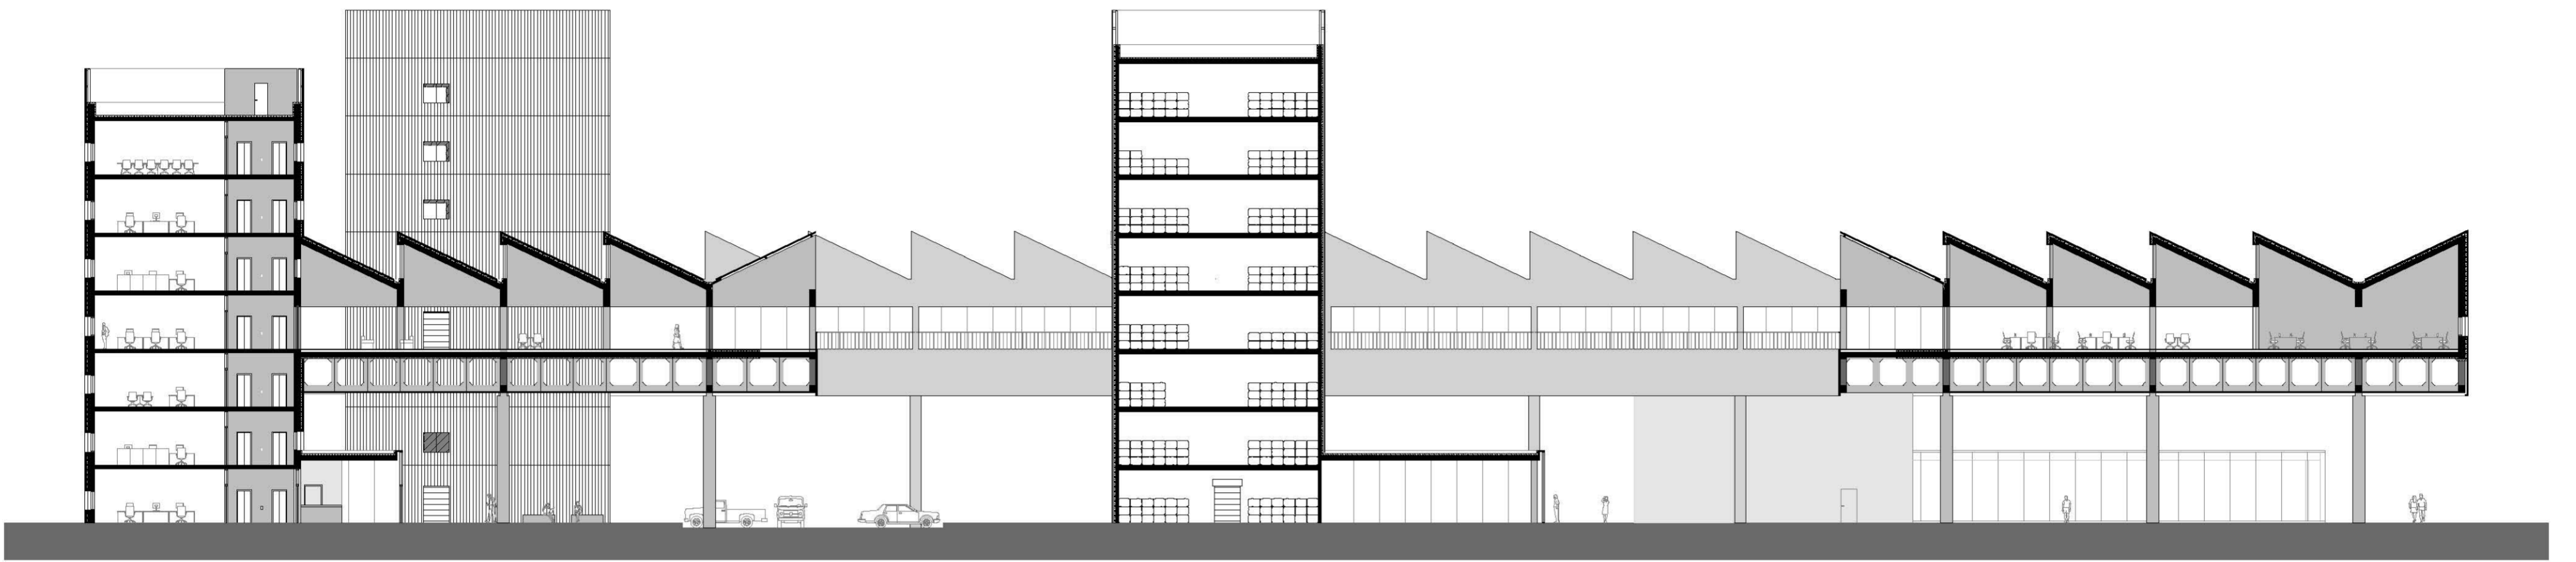

Architecture of Production:  
Juárez Garment Factory

Niek van Laere

4036018

South elevation  
Collage

**Building in context**  
Collage

Courtyard  
Collage

**Machine room**  
Collage

Shipping  
Collage

Entrance space  
Collage

Sewing workspace by night  
Collage

**Sewing workspace**  
Collage

**Massing**  
Exploded axonometric model

**Juárez Garment Factory**  
Model s=1:333

**Courtyard**  
Model s=1:333

Chemical Strategy  
© 2010

0 100m 200m 300m 400m

Chamizal Strategy  
Collage

**Chamizal Strategy**  
Model s=1:2500

**Garment Factory in Chamizal Strategy**  
Model s=1:2500