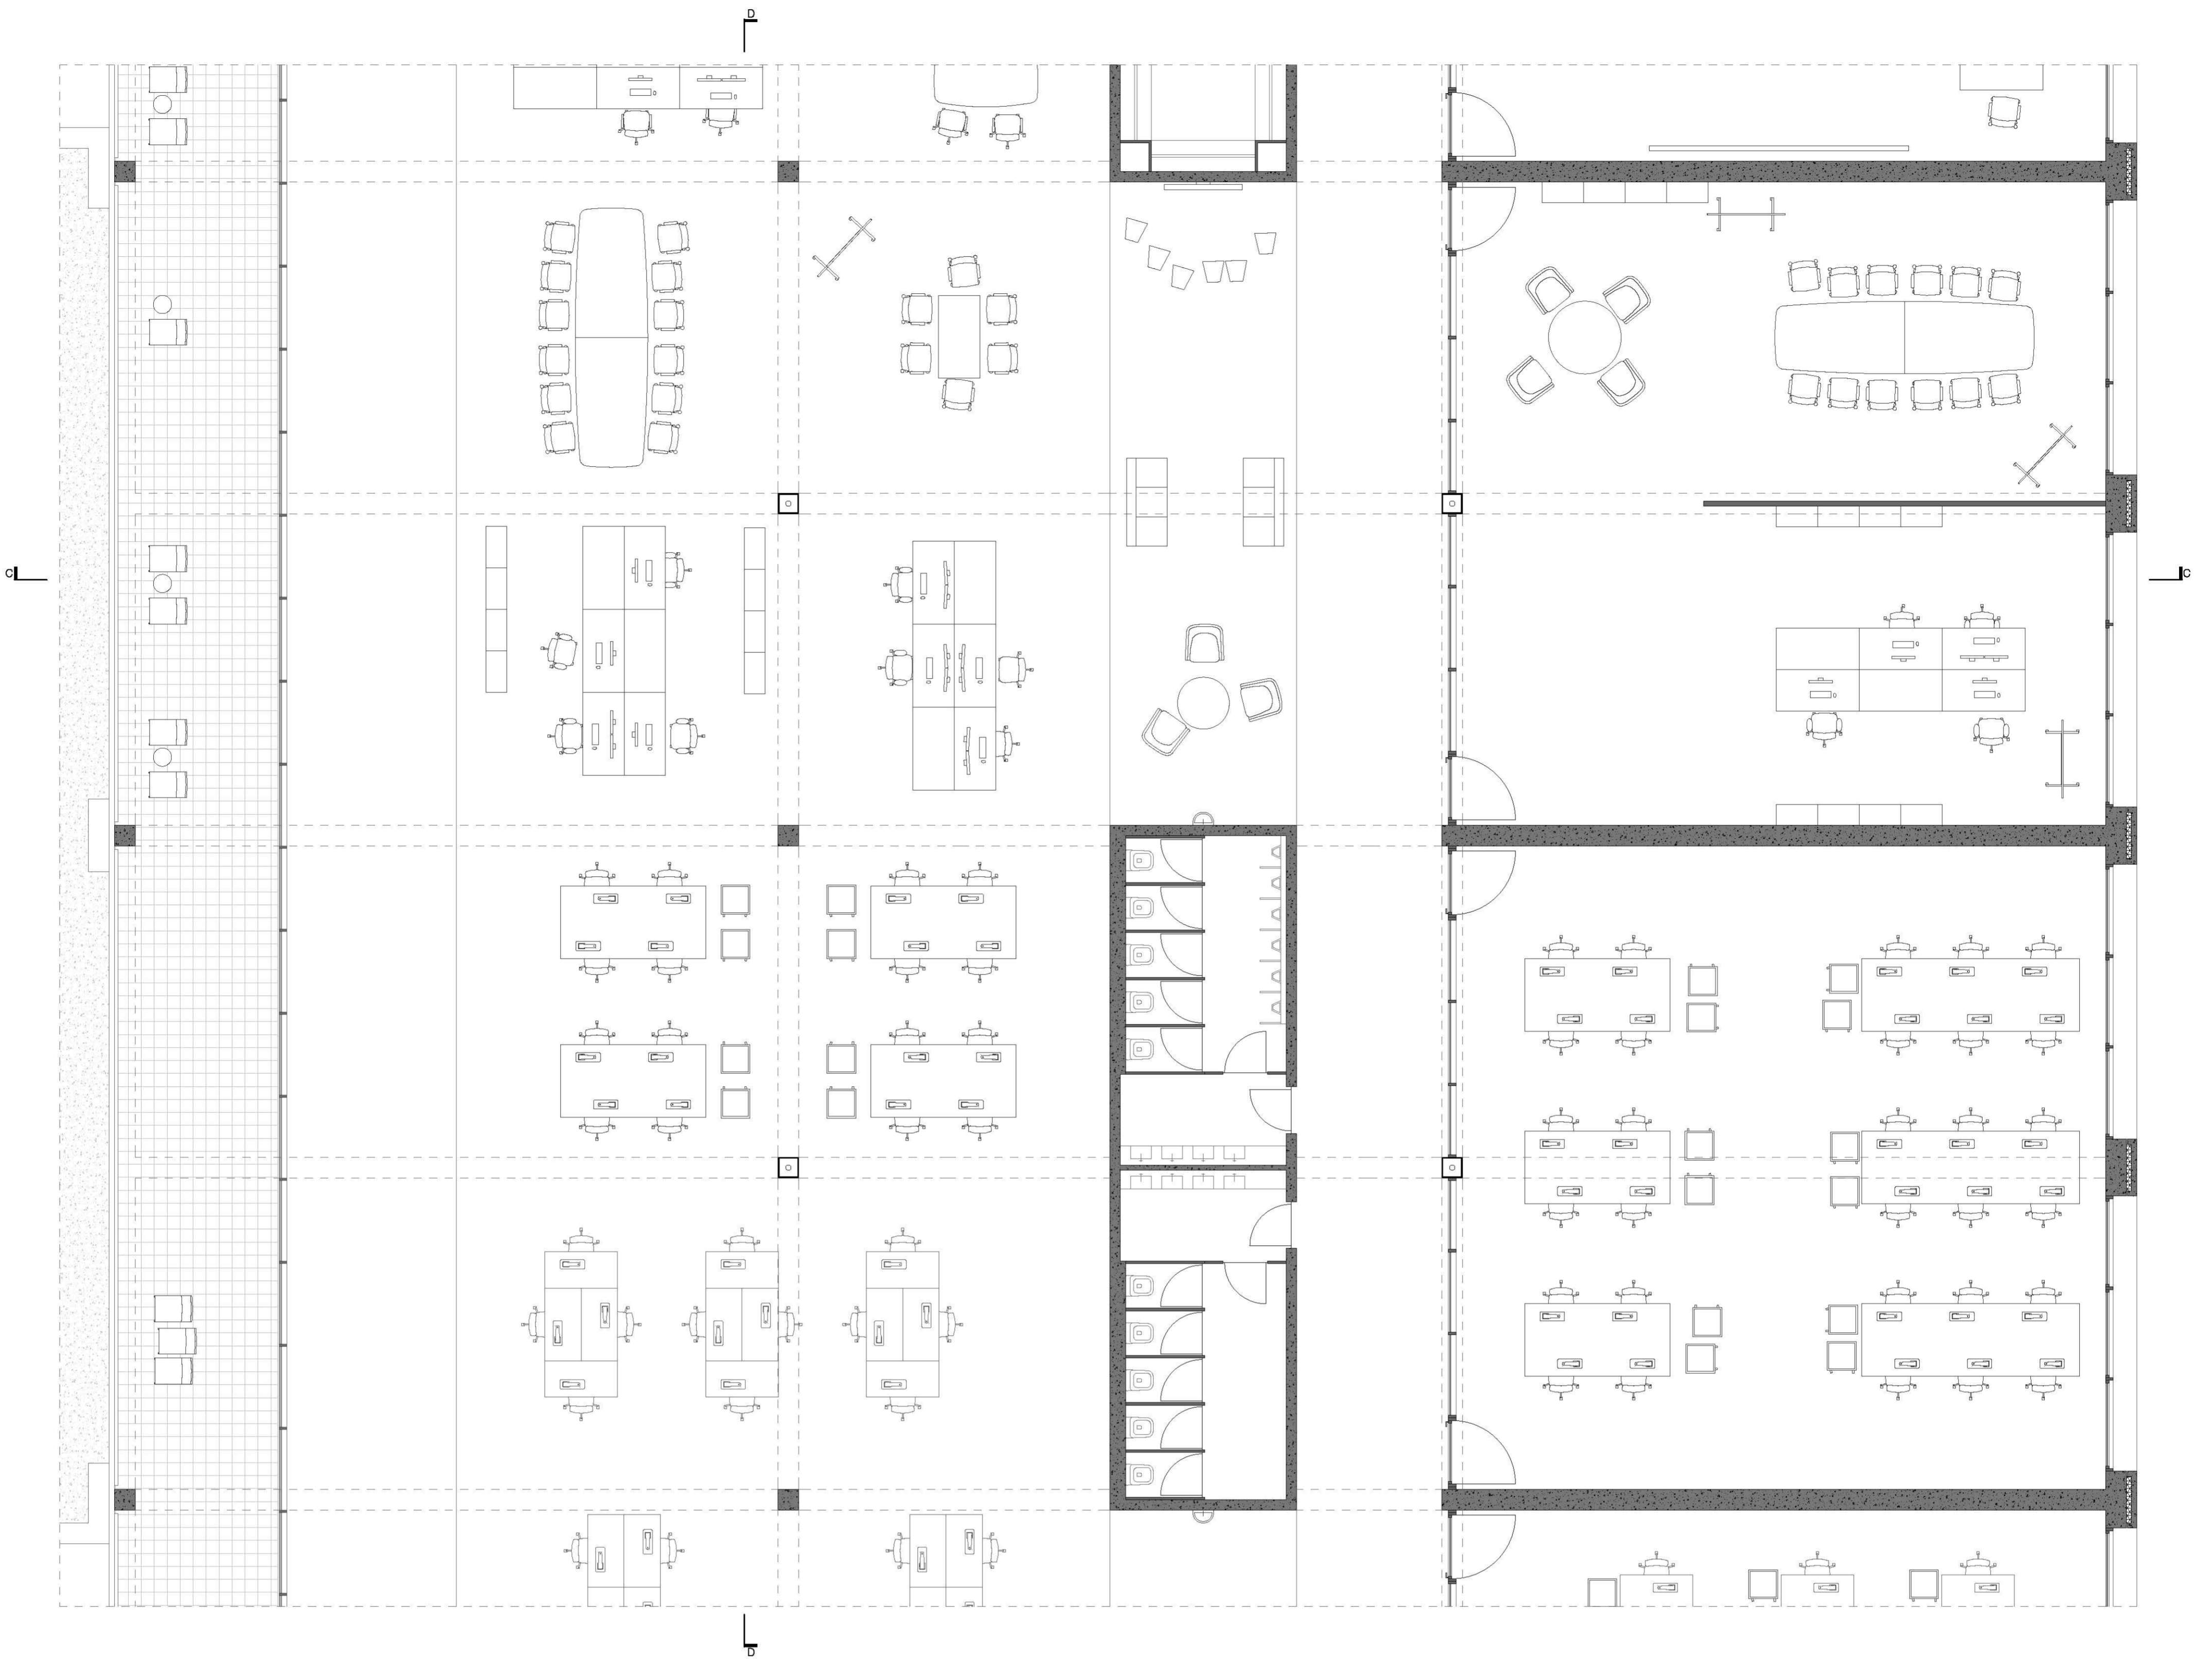

Architecture of Production:  
Juárez Garment Factory

Niek van Laere

4036018

South elevation  
Collage

**Building in context**  
Collage

Courtyard  
Collage

**Machine room**  
Collage

Shipping  
Collage

Entrance space  
Collage

Sewing workspace by night  
Collage

**Sewing workspace**  
Collage

**Massing**  
Exploded axonometric model

**Juárez Garment Factory**  
Model s=1:333

**Courtyard**  
Model s=1:333