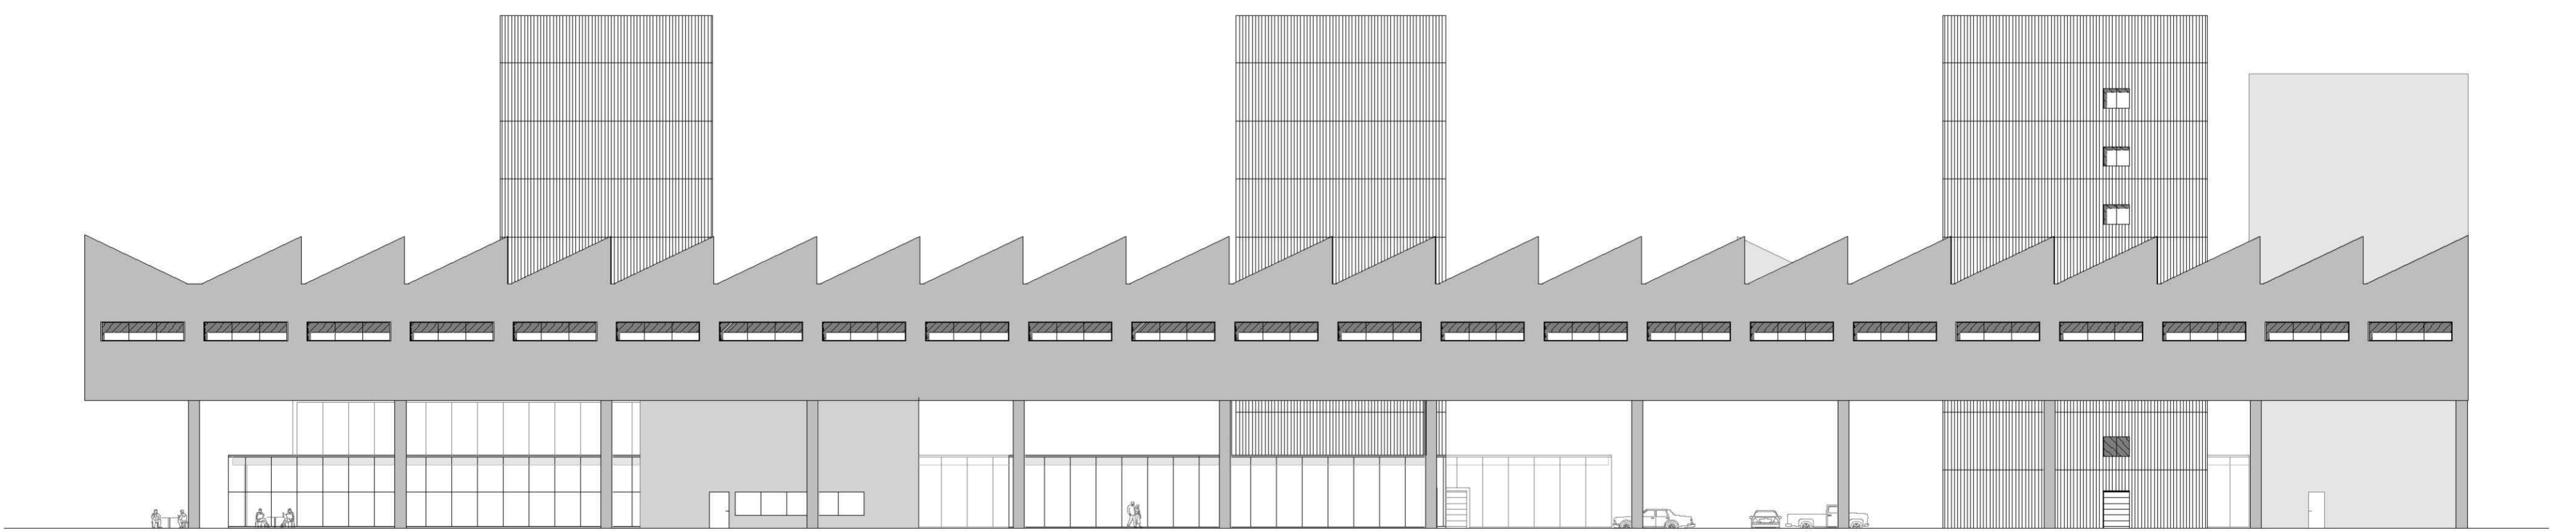

Architecture of Production:  
Juárez Garment Factory

Niek van Laere

4036018

South elevation  
Collage

**Building in context**  
Collage

Courtyard  
Collage

**Machine room**  
Collage

Shipping  
Collage

Entrance space  
Collage

Sewing workspace by night  
Collage

**Sewing workspace**  
Collage

**Massing**  
Exploded axonometric model

**Juárez Garment Factory**  
Model s=1:333

**Courtyard**  
Model s=1:333

Chemical Strategy  
© 2010

0 100m 200m 300m 400m

Chamizal Strategy  
Collage

**Chamizal Strategy**  
Model s=1:2500

**Garment Factory in Chamizal Strategy**  
Model s=1:2500