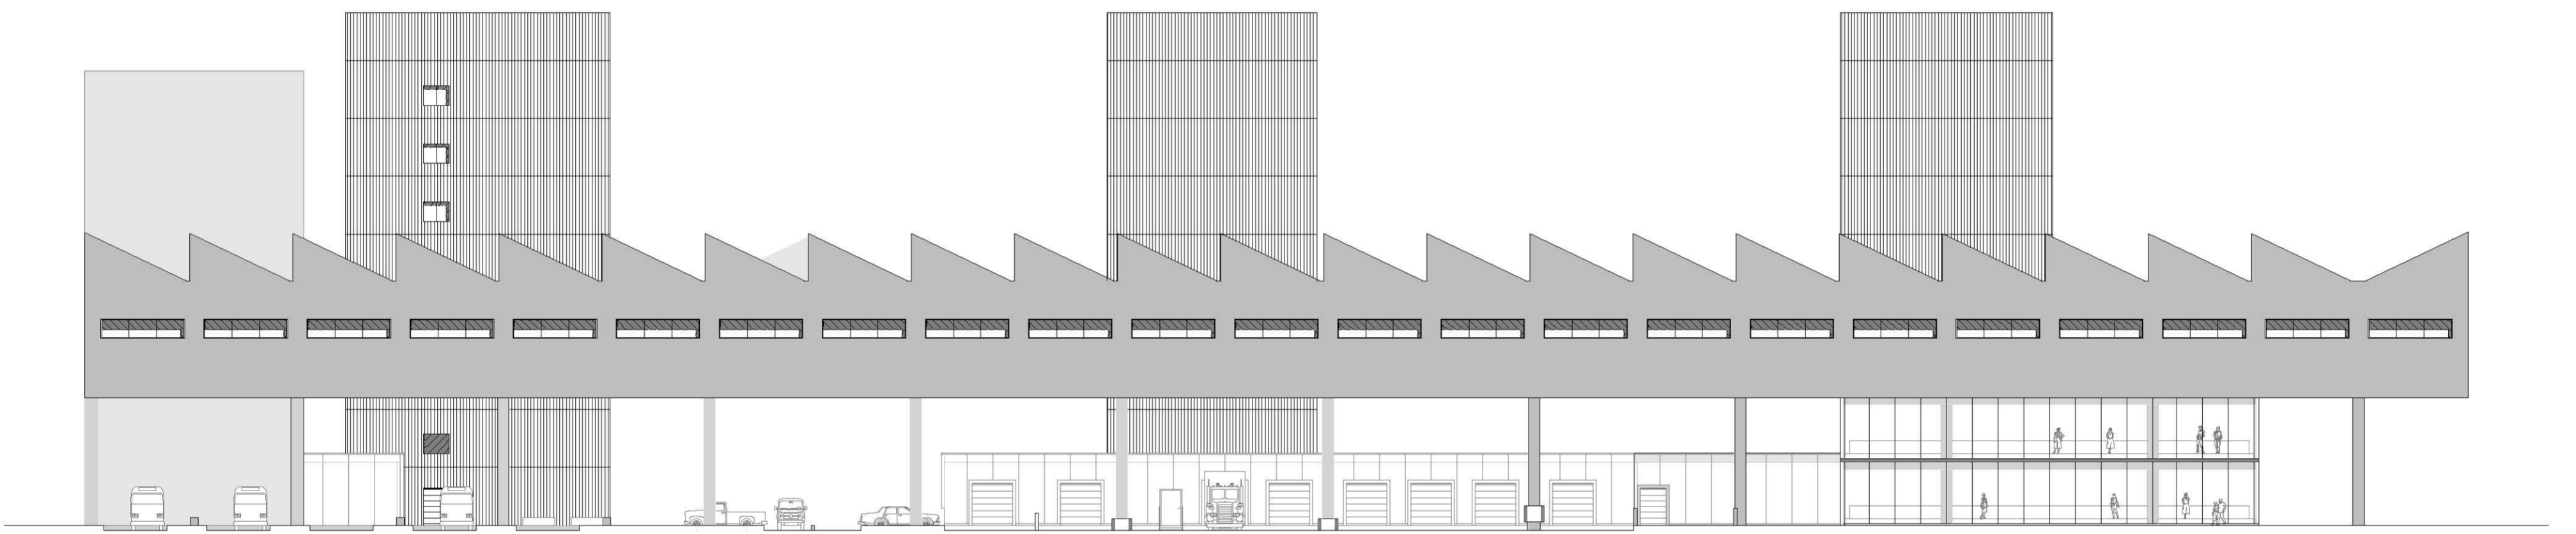

Architecture of Production:  
Juárez Garment Factory

Niek van Laere

4036018

South elevation  
Collage

**Building in context**  
Collage

Courtyard  
Collage

**Machine room**  
Collage

Shipping  
Collage

Entrance space  
Collage

Sewing workspace by night  
Collage

**Sewing workspace**  
Collage

**Massing**  
Exploded axonometric model

**Juárez Garment Factory**  
Model s=1:333

**Courtyard**  
Model s=1:333

Chemical Strategy  
© 2010

0 100m 200m 300m 400m

Chamizal Strategy  
Collage

**Chamizal Strategy**  
Model s=1:2500

**Garment Factory in Chamizal Strategy**  
Model s=1:2500