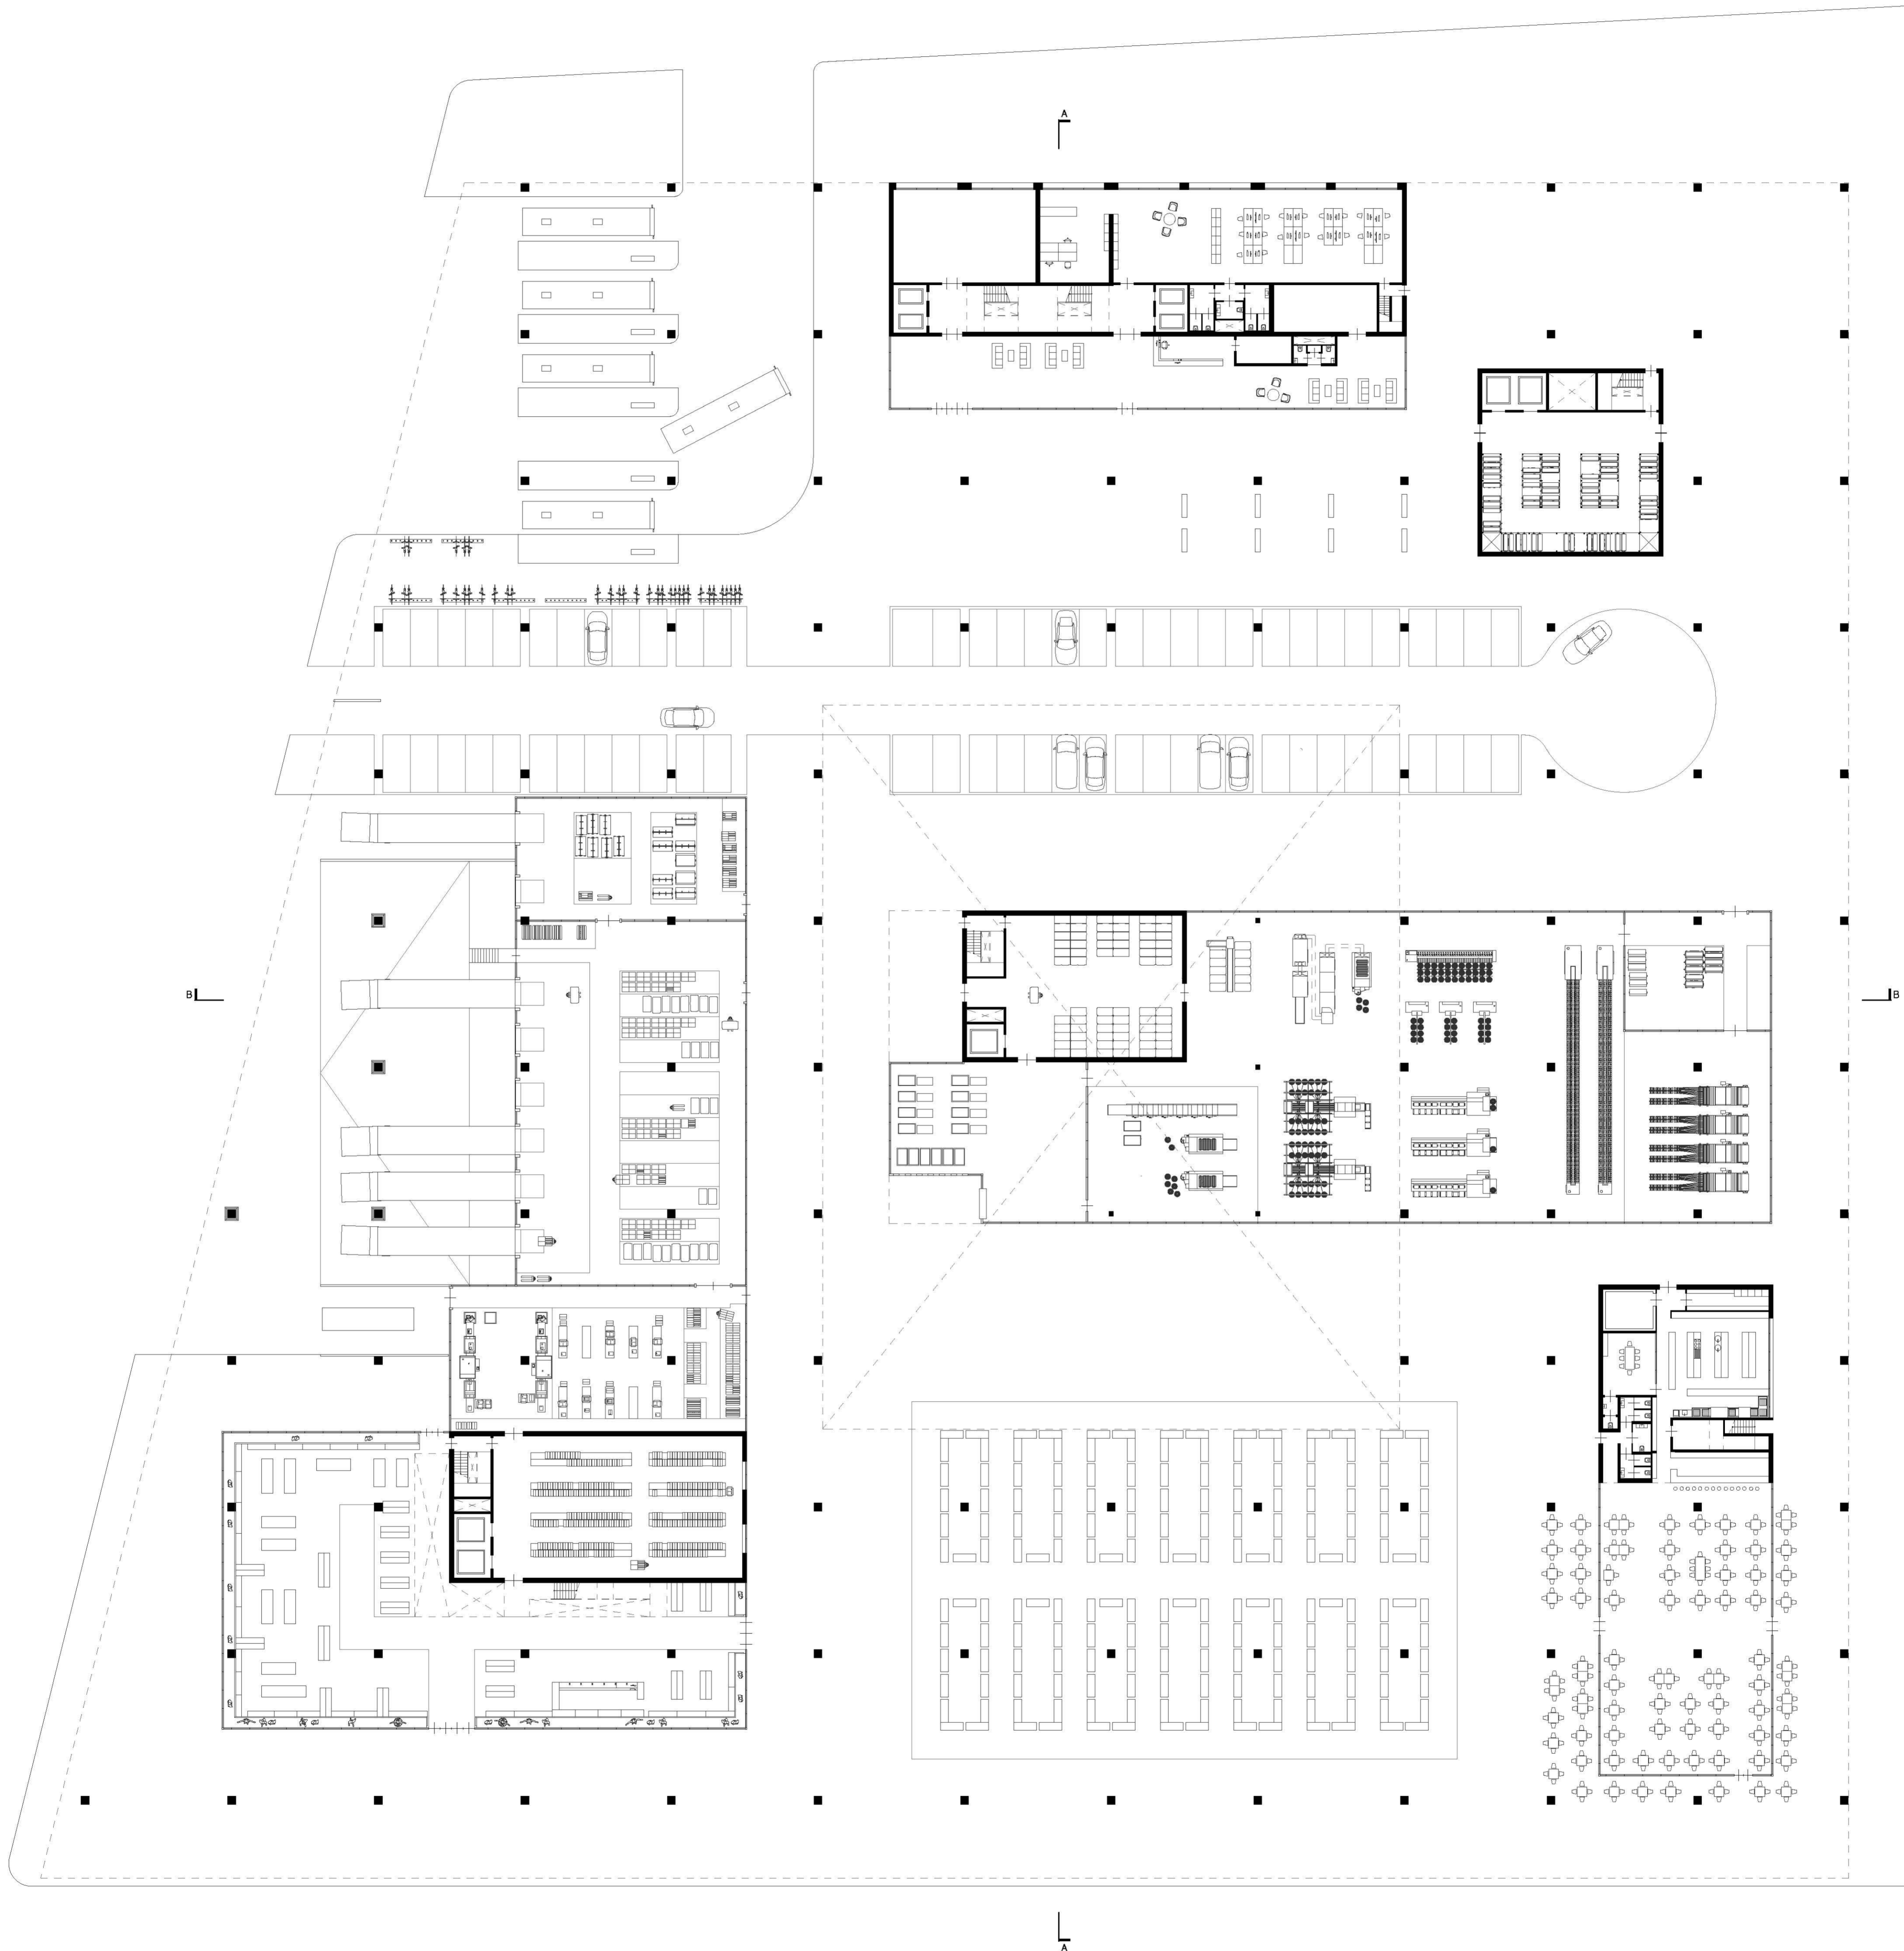

Architecture of Production:  
Juárez Garment Factory

Niek van Laere

4036018

South elevation  
Collage

**Building in context**  
Collage

Courtyard  
Collage

**Machine room**  
Collage

Shipping  
Collage

Entrance space  
Collage

Sewing workspace by night  
Collage

**Sewing workspace**  
Collage

**Massing**  
Exploded axonometric model

**Juárez Garment Factory**  
Model s=1:333

**Courtyard**  
Model s=1:333