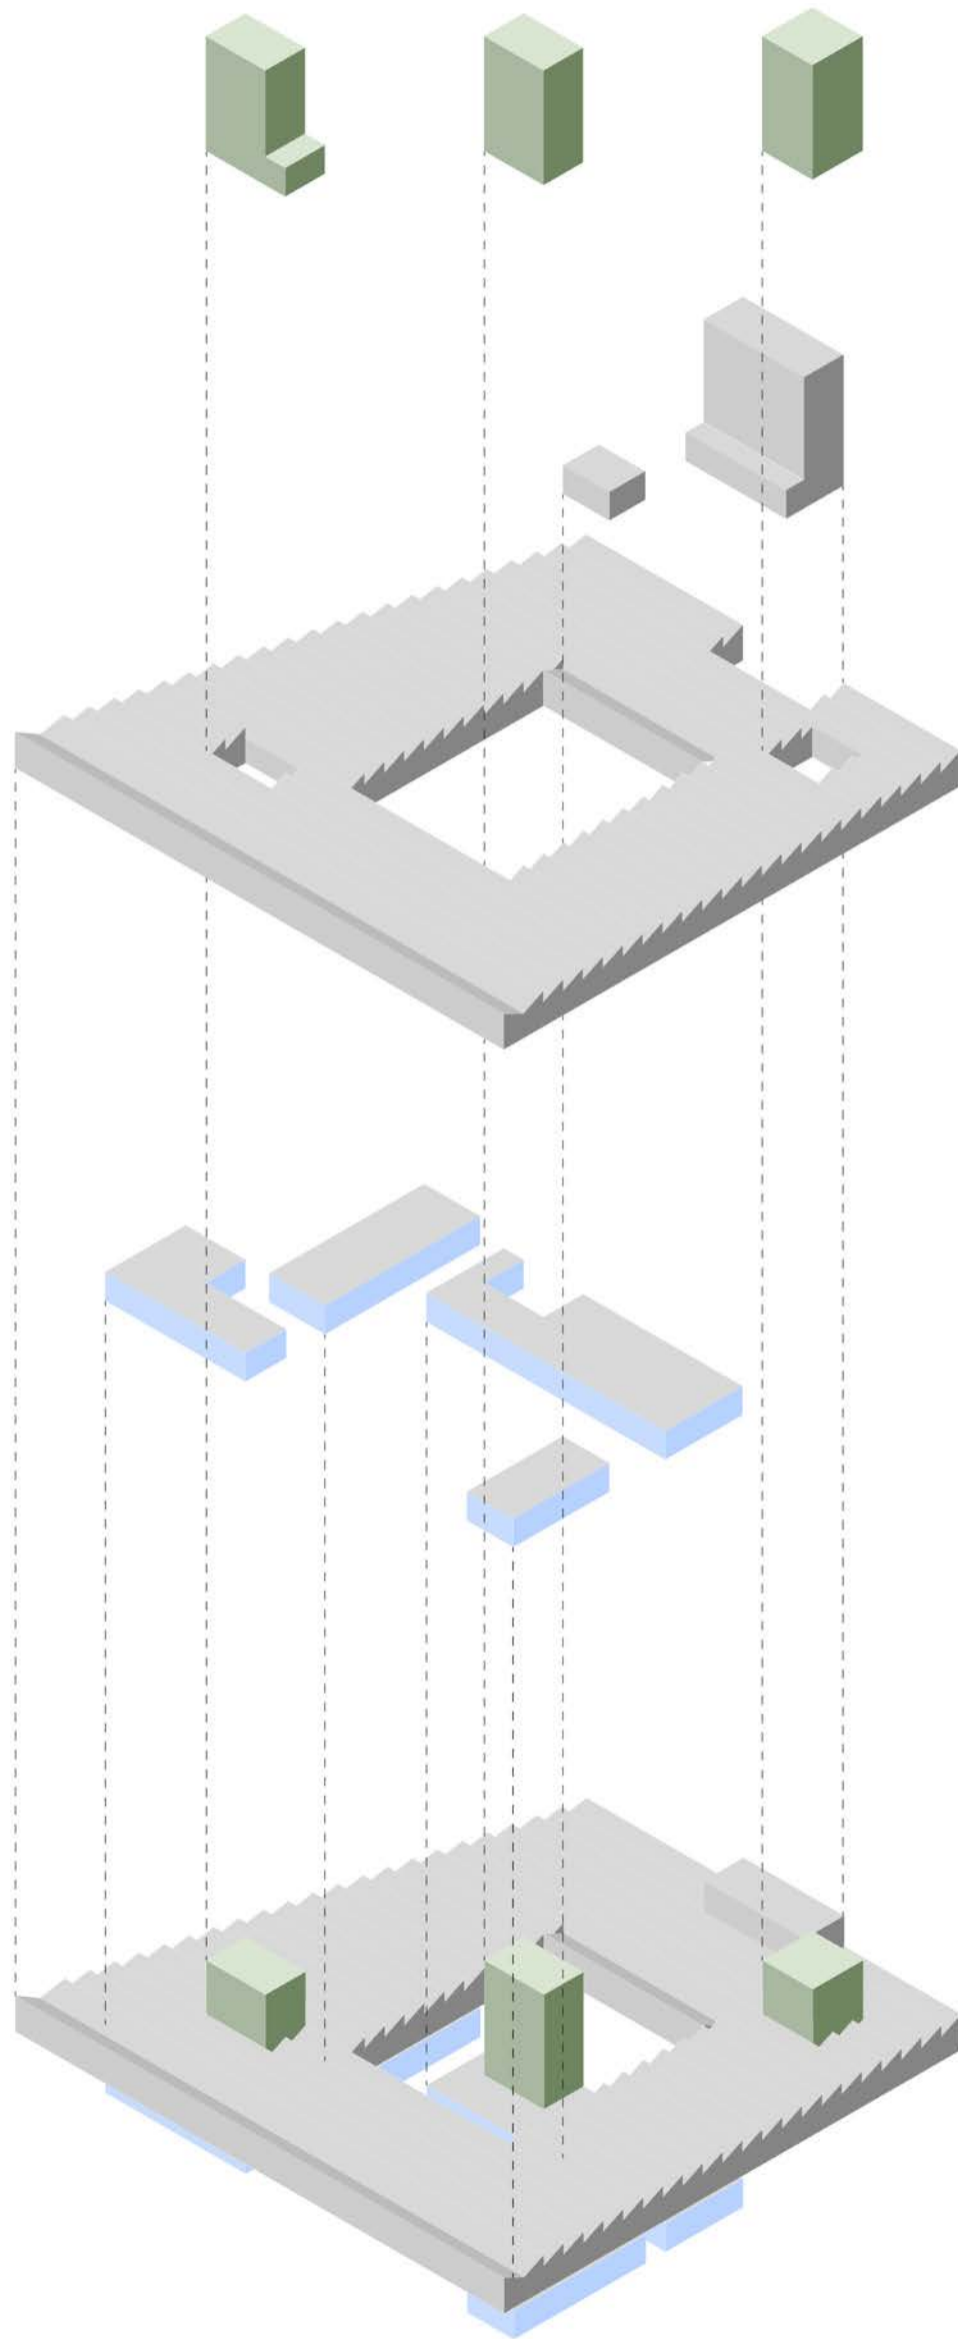

Architecture of Production:  
Juárez Garment Factory

Niek van Laere

4036018

South elevation  
Collage

**Building in context**  
Collage

Courtyard  
Collage

**Machine room**  
Collage

Shipping  
Collage

Entrance space  
Collage

Sewing workspace by night  
Collage

**Sewing workspace**  
Collage

**Massing**  
Exploded axonometric model

**Juárez Garment Factory**  
Model s=1:333

**Courtyard**  
Model s=1:333

Chemical Strategy  
© 2010

0 100m 200m 300m 400m

Chamizal Strategy  
Collage

**Chamizal Strategy**  
Model s=1:2500

**Garment Factory in Chamizal Strategy**  
Model s=1:2500