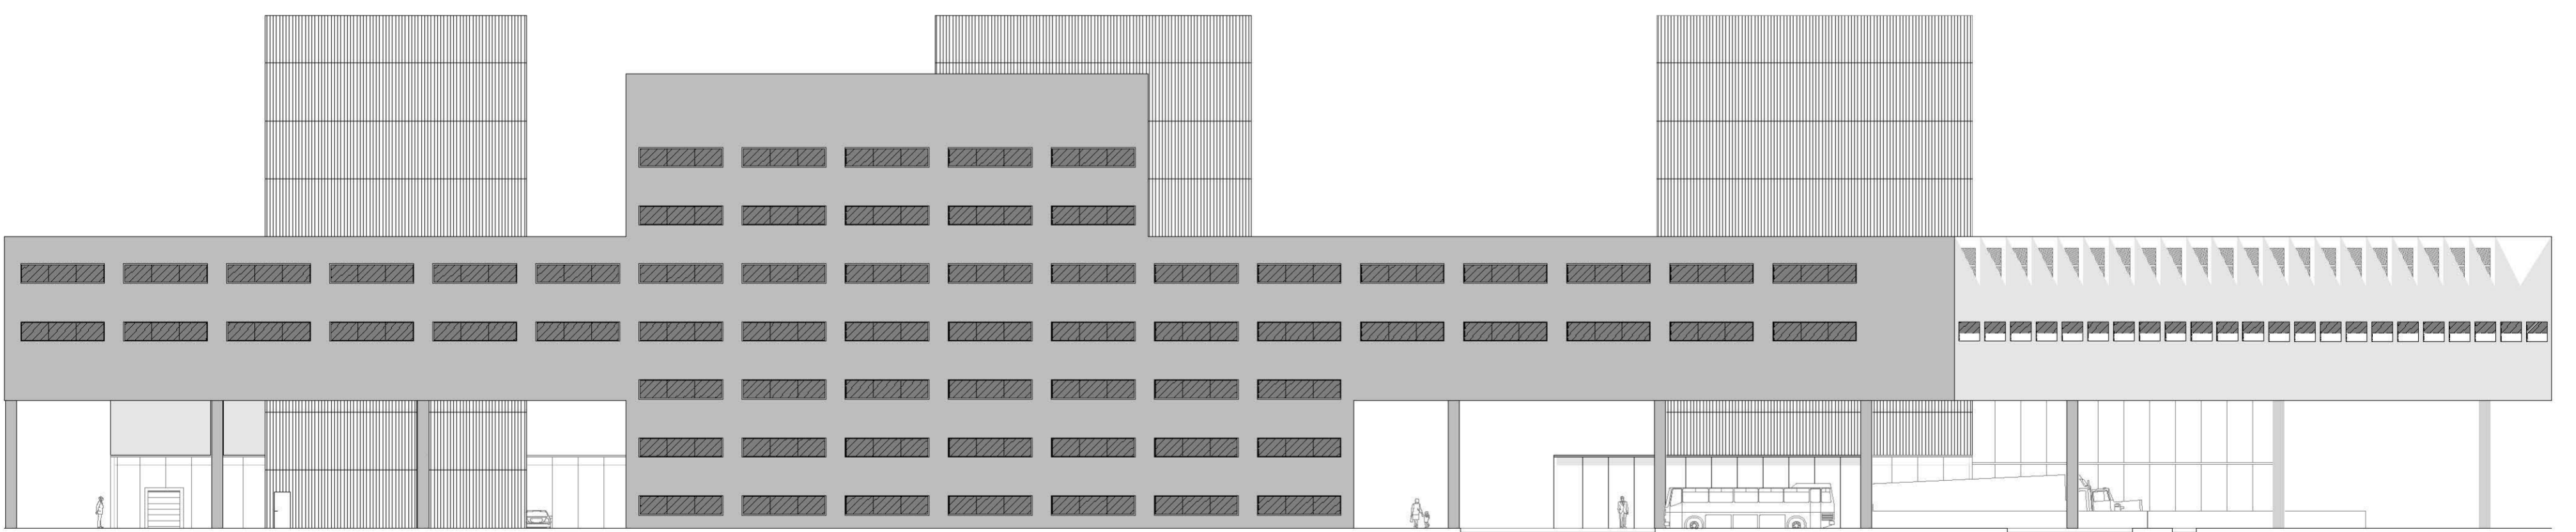

Architecture of Production:  
Juárez Garment Factory

Niek van Laere

4036018

South elevation  
Collage

**Building in context**  
Collage

Courtyard  
Collage

**Machine room**  
Collage

Shipping  
Collage

Entrance space  
Collage

Sewing workspace by night  
Collage

**Sewing workspace**  
Collage

**Massing**  
Exploded axonometric model

**Juárez Garment Factory**  
Model s=1:333

**Courtyard**  
Model s=1:333

Chemical Strategy  
© 2010

0 100m 200m 300m 400m

Chamizal Strategy  
Collage

**Chamizal Strategy**  
Model s=1:2500

**Garment Factory in Chamizal Strategy**  
Model s=1:2500