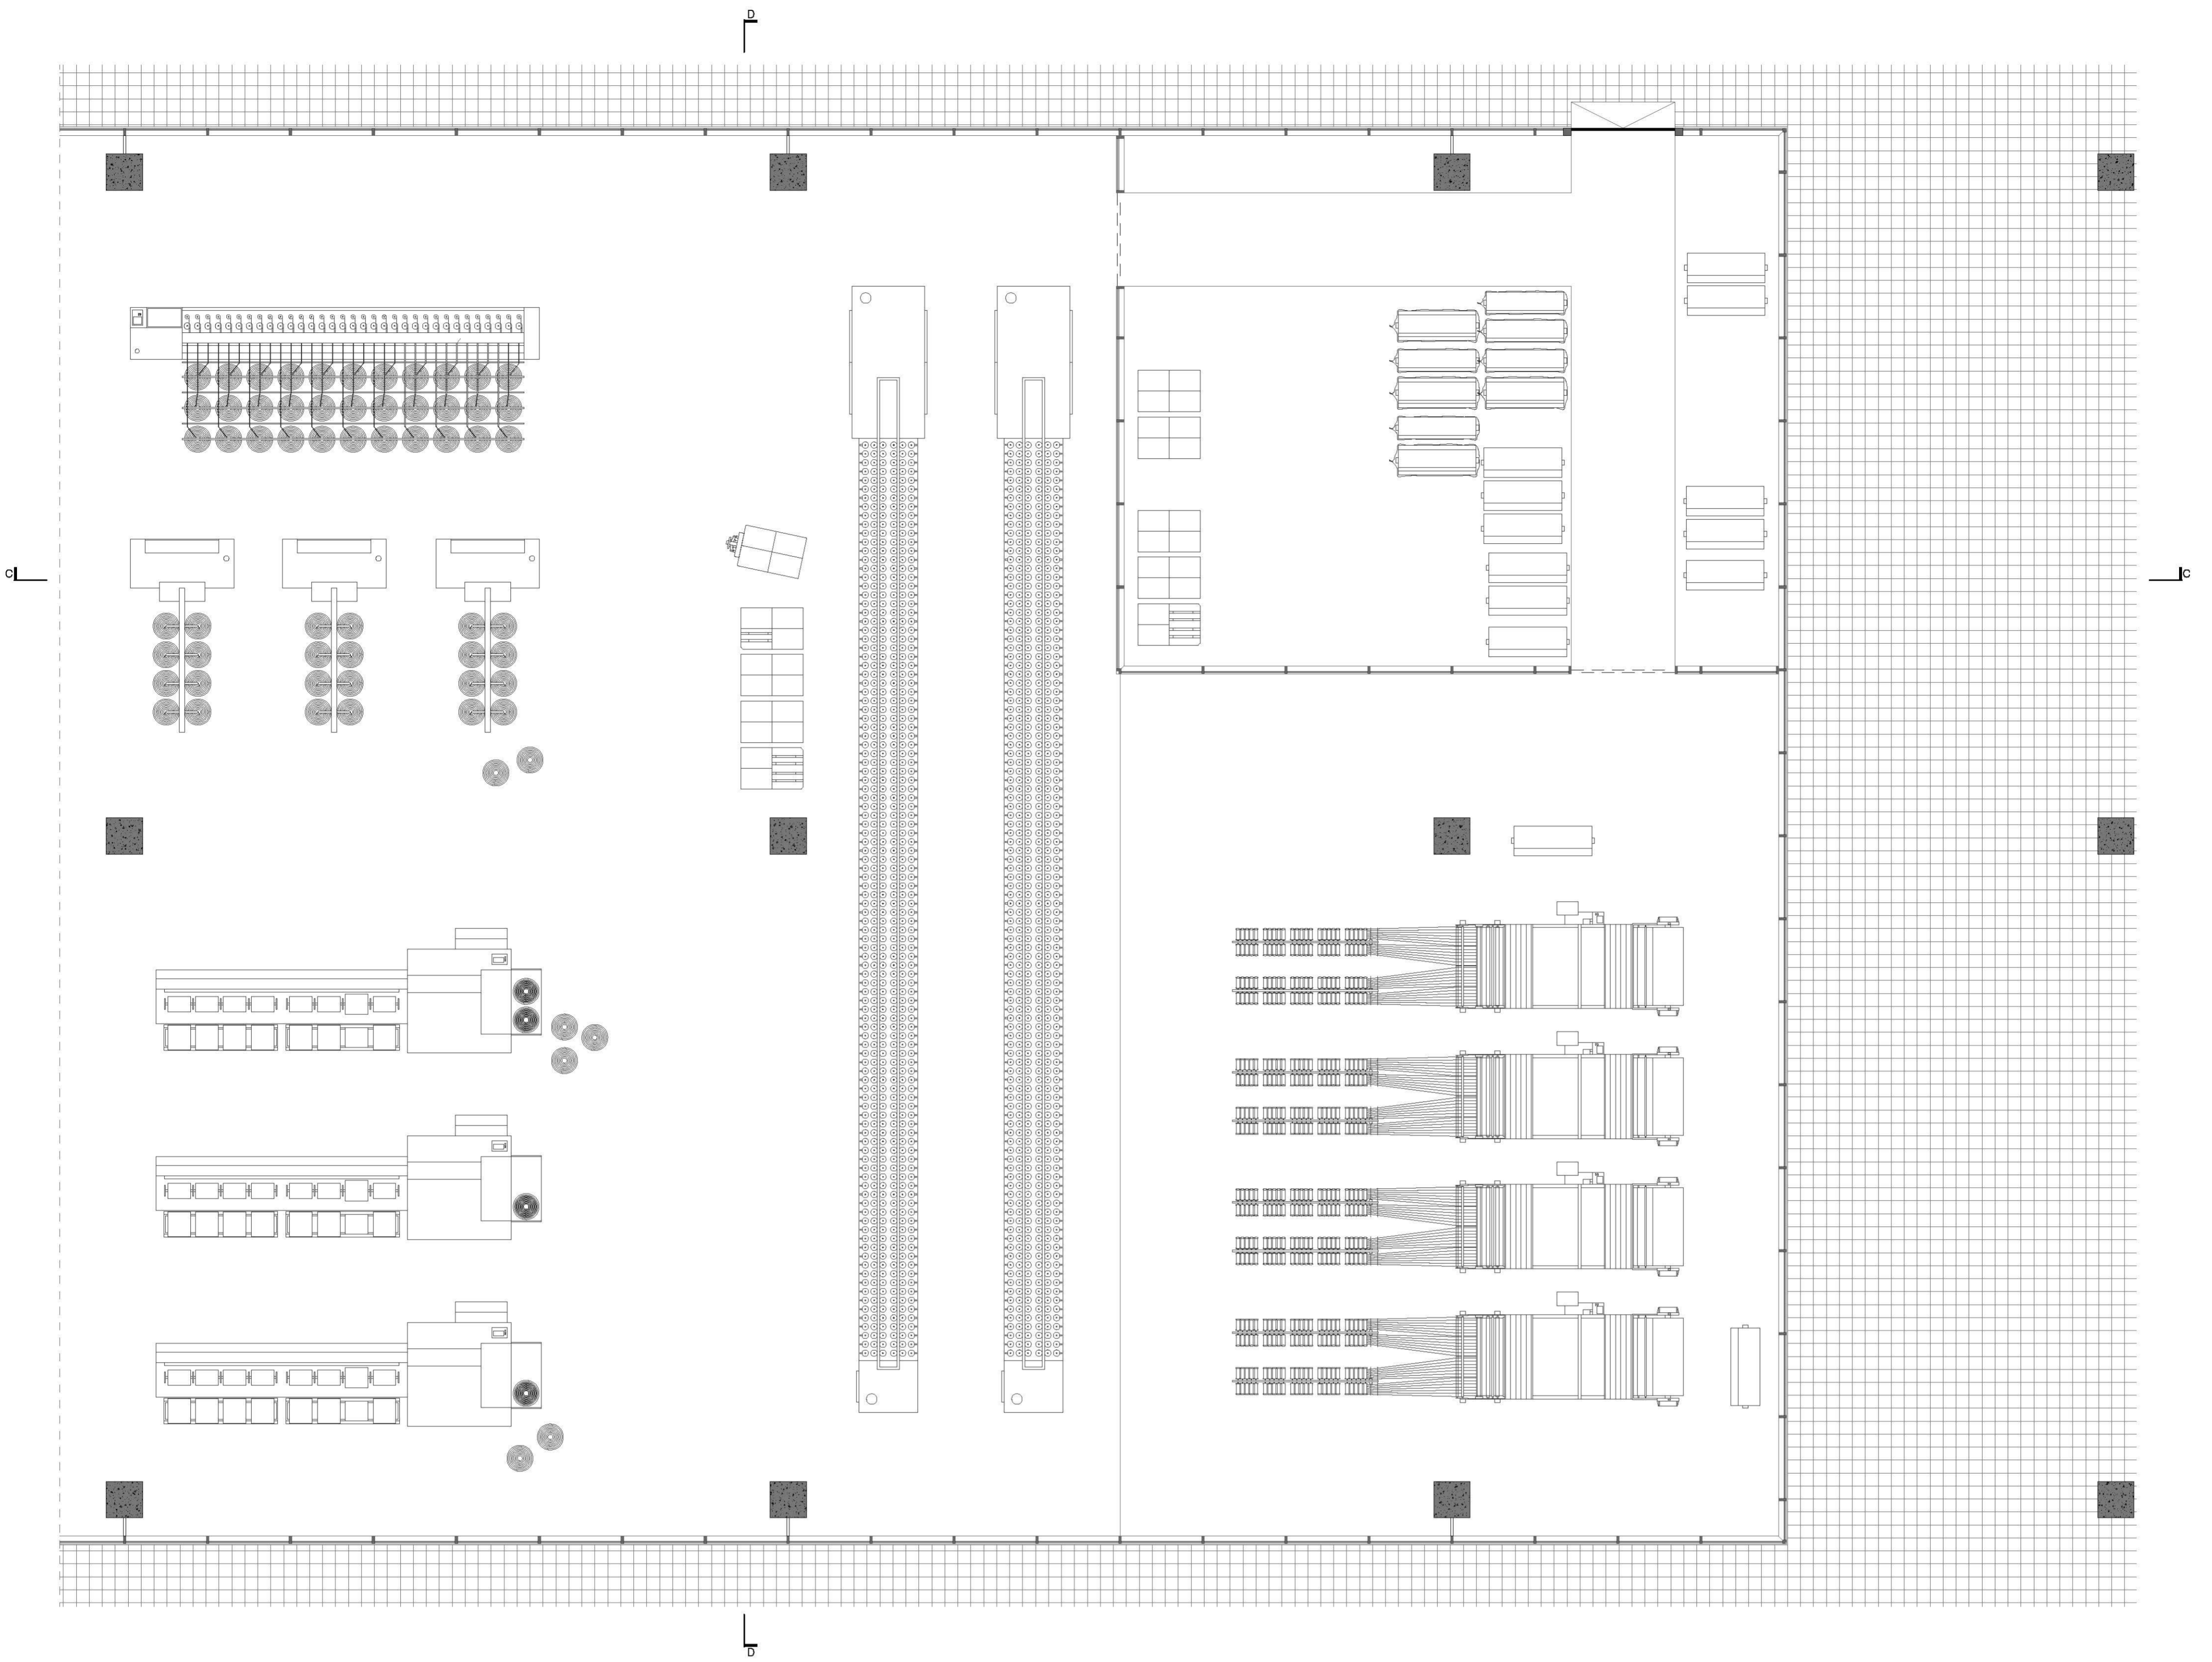

Architecture of Production:  
Juárez Garment Factory

Niek van Laere

4036018

South elevation  
Collage

**Building in context**  
Collage

Courtyard  
Collage

**Machine room**  
Collage

Shipping  
Collage

Entrance space  
Collage

Sewing workspace by night  
Collage

**Sewing workspace**  
Collage

**Massing**  
Exploded axonometric model

**Juárez Garment Factory**  
Model s=1:333

**Courtyard**  
Model s=1:333