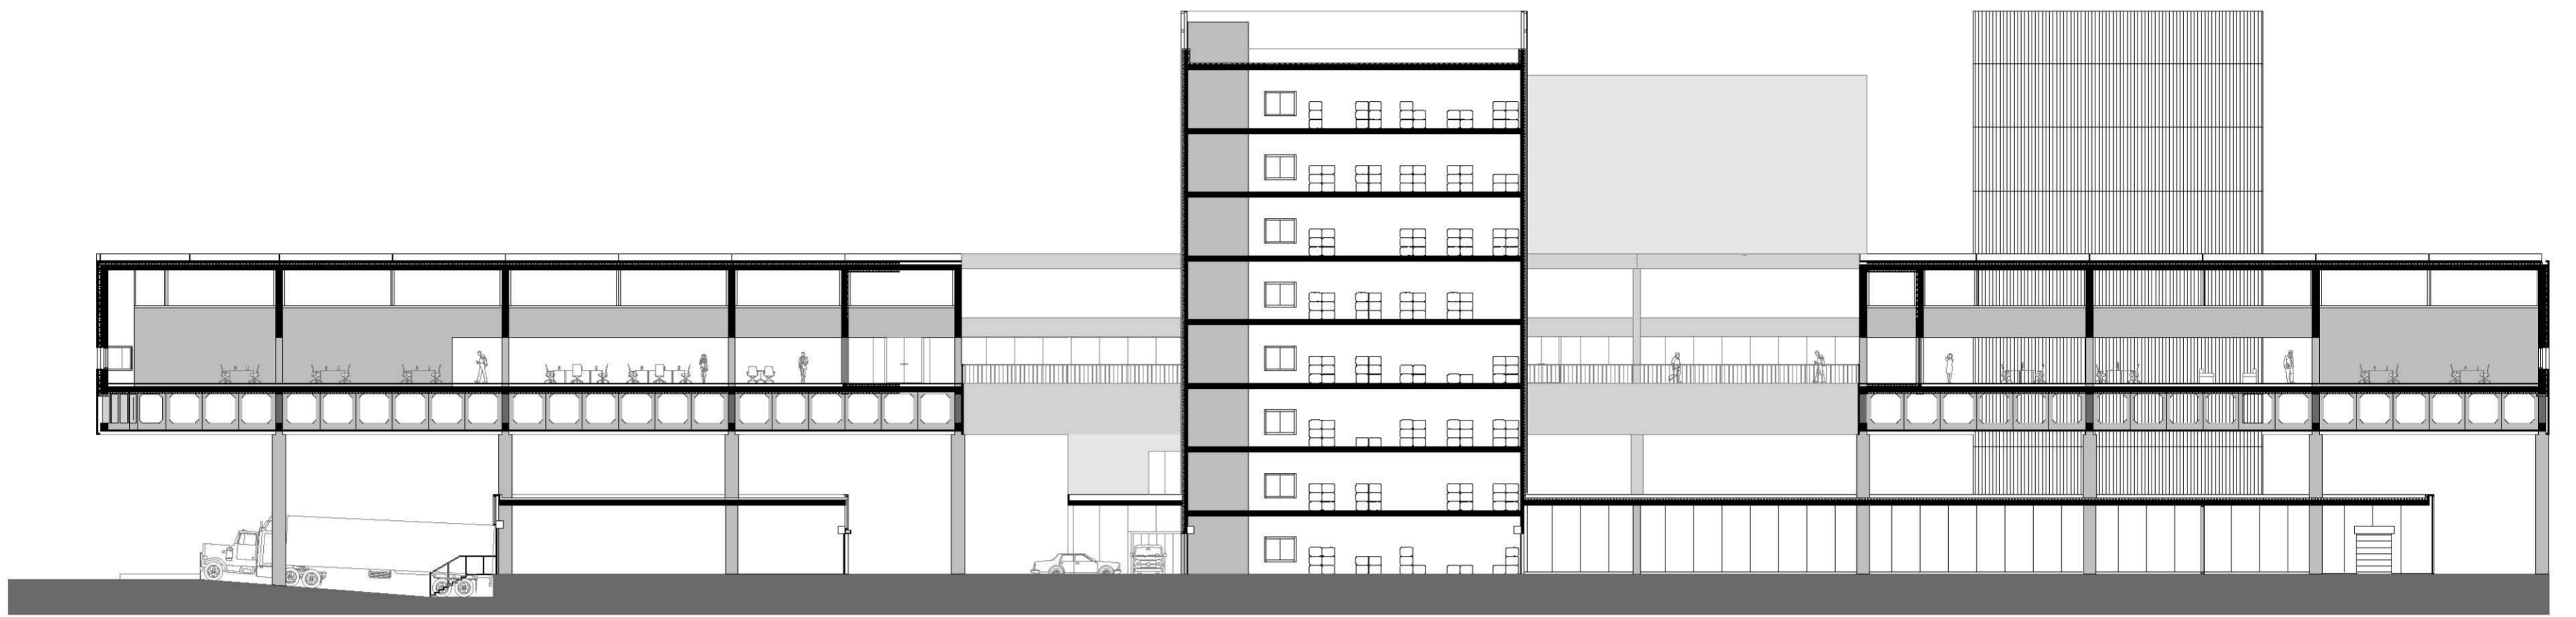

Architecture of Production:  
Juárez Garment Factory

Niek van Laere

4036018

South elevation  
Collage

**Building in context**  
Collage

Courtyard  
Collage

**Machine room**  
Collage

Shipping  
Collage

Entrance space  
Collage

Sewing workspace by night  
Collage

**Sewing workspace**  
Collage

**Massing**  
Exploded axonometric model

**Juárez Garment Factory**  
Model s=1:333

**Courtyard**  
Model s=1:333

Chemical Strategy  
© 2010

0 100m 200m 300m 400m

Chamizal Strategy  
Collage

**Chamizal Strategy**  
Model s=1:2500

**Garment Factory in Chamizal Strategy**  
Model s=1:2500