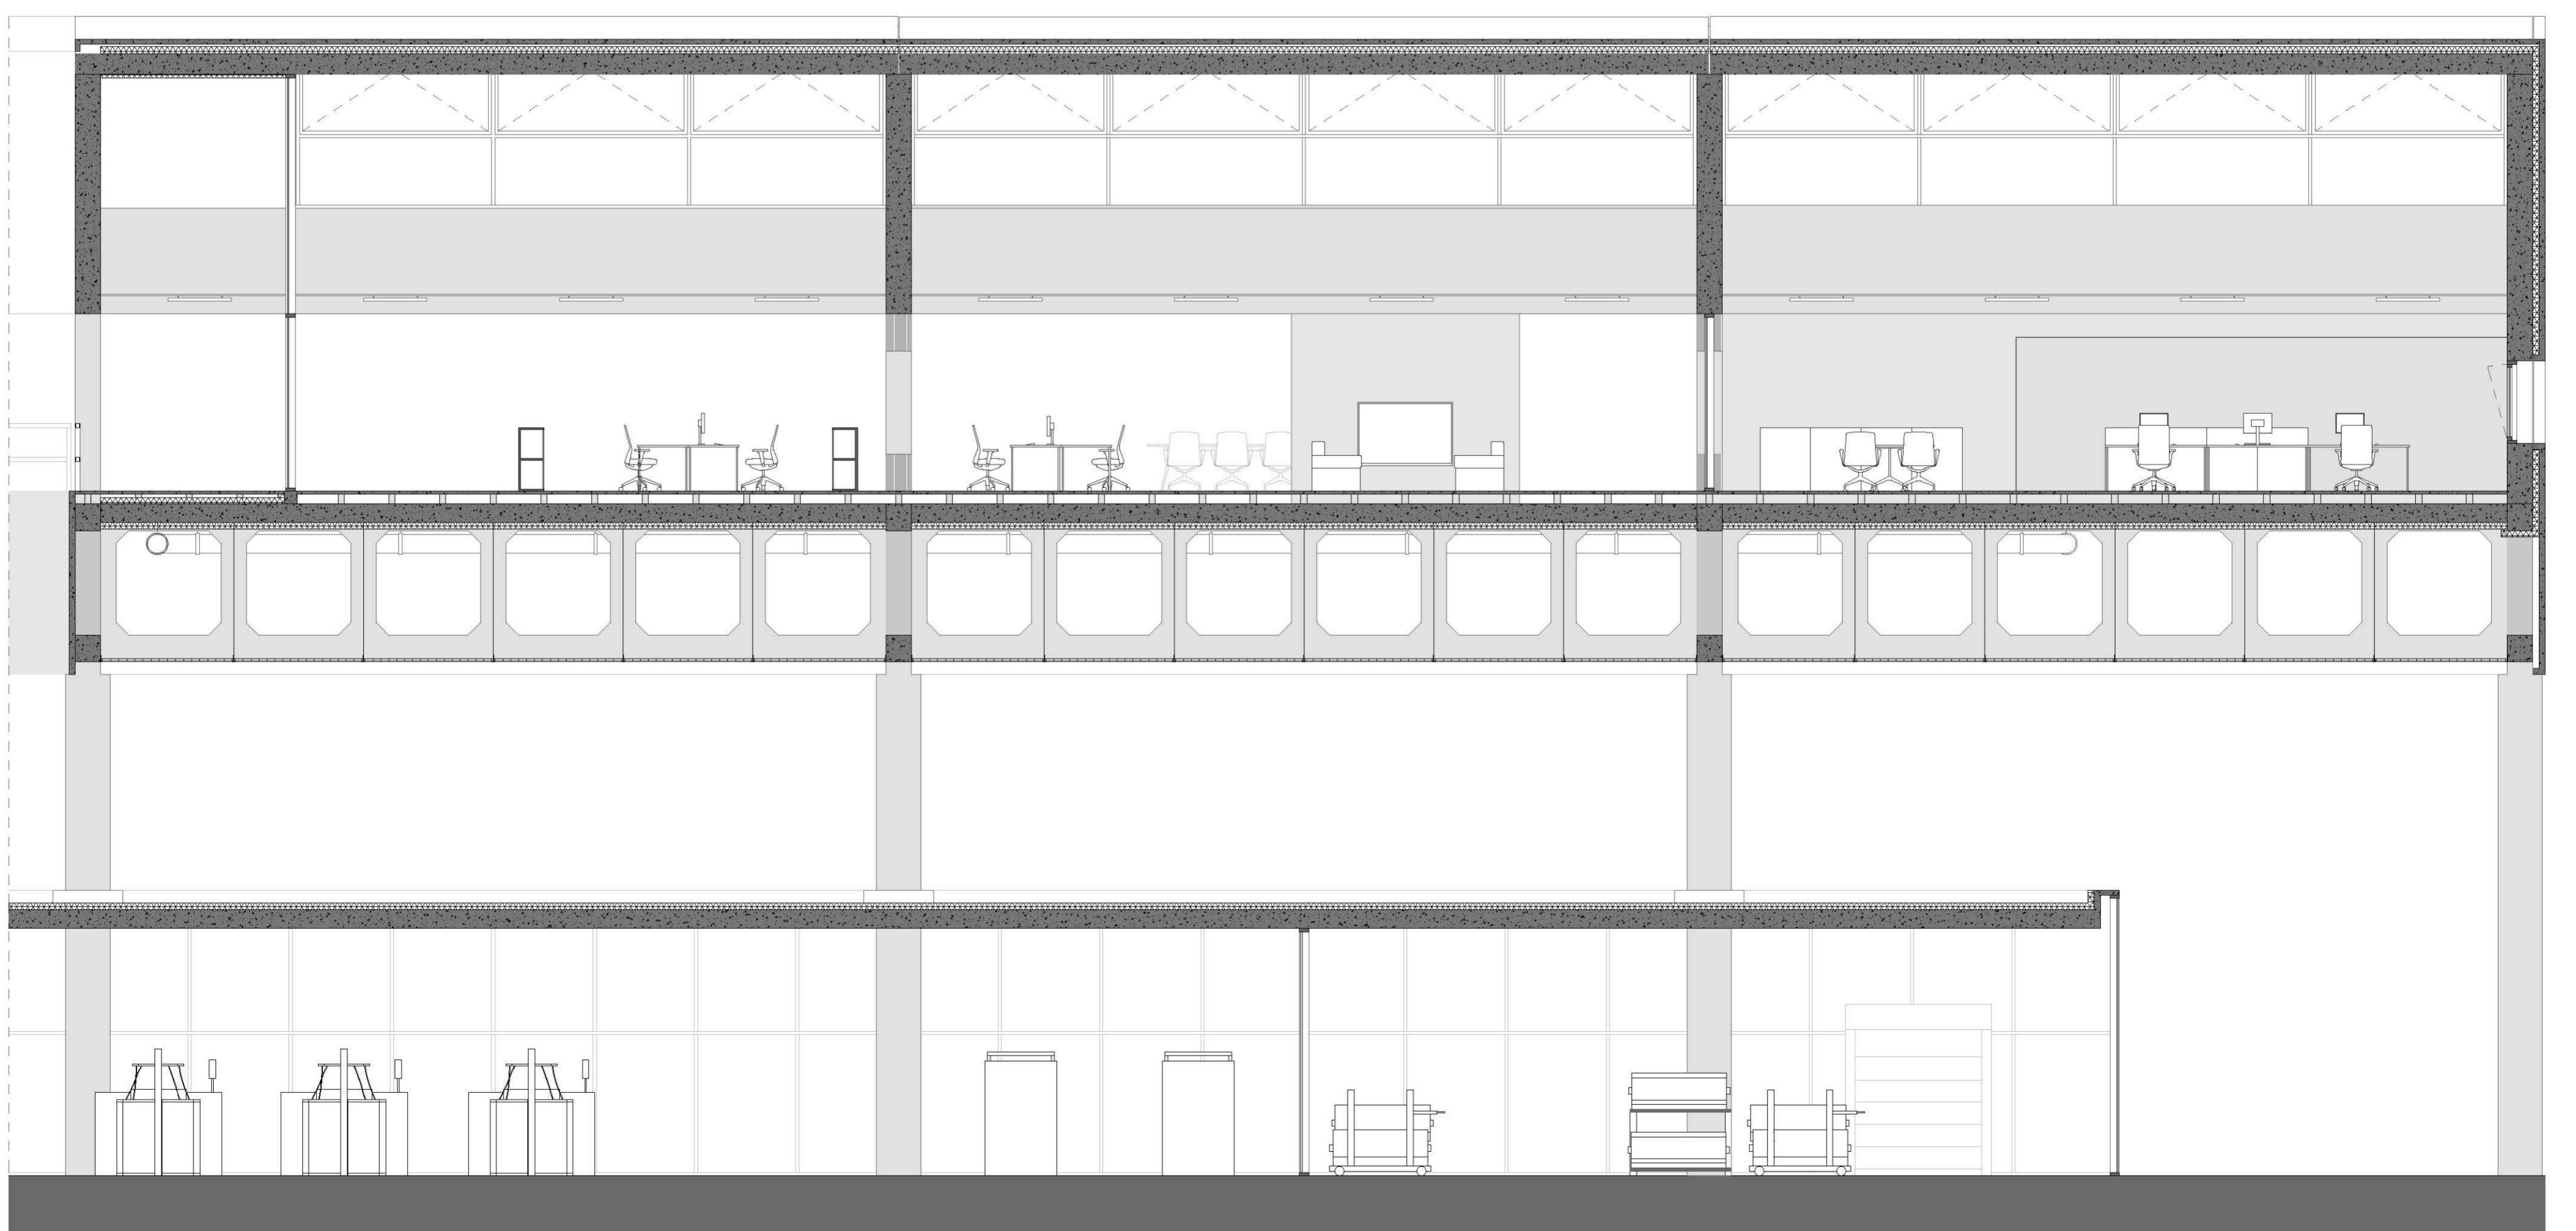

Architecture of Production:  
Juárez Garment Factory

Niek van Laere

4036018

South elevation  
Collage

**Building in context**  
Collage

Courtyard  
Collage

**Machine room**  
Collage

Shipping  
Collage

Entrance space  
Collage

Sewing workspace by night  
Collage

**Sewing workspace**  
Collage

**Massing**  
Exploded axonometric model

**Juárez Garment Factory**  
Model s=1:333

**Courtyard**  
Model s=1:333

Chemical Strategy  
© 2010

0 100m 200m 300m 400m

Chamizal Strategy  
Collage

**Chamizal Strategy**  
Model s=1:2500

**Garment Factory in Chamizal Strategy**  
Model s=1:2500