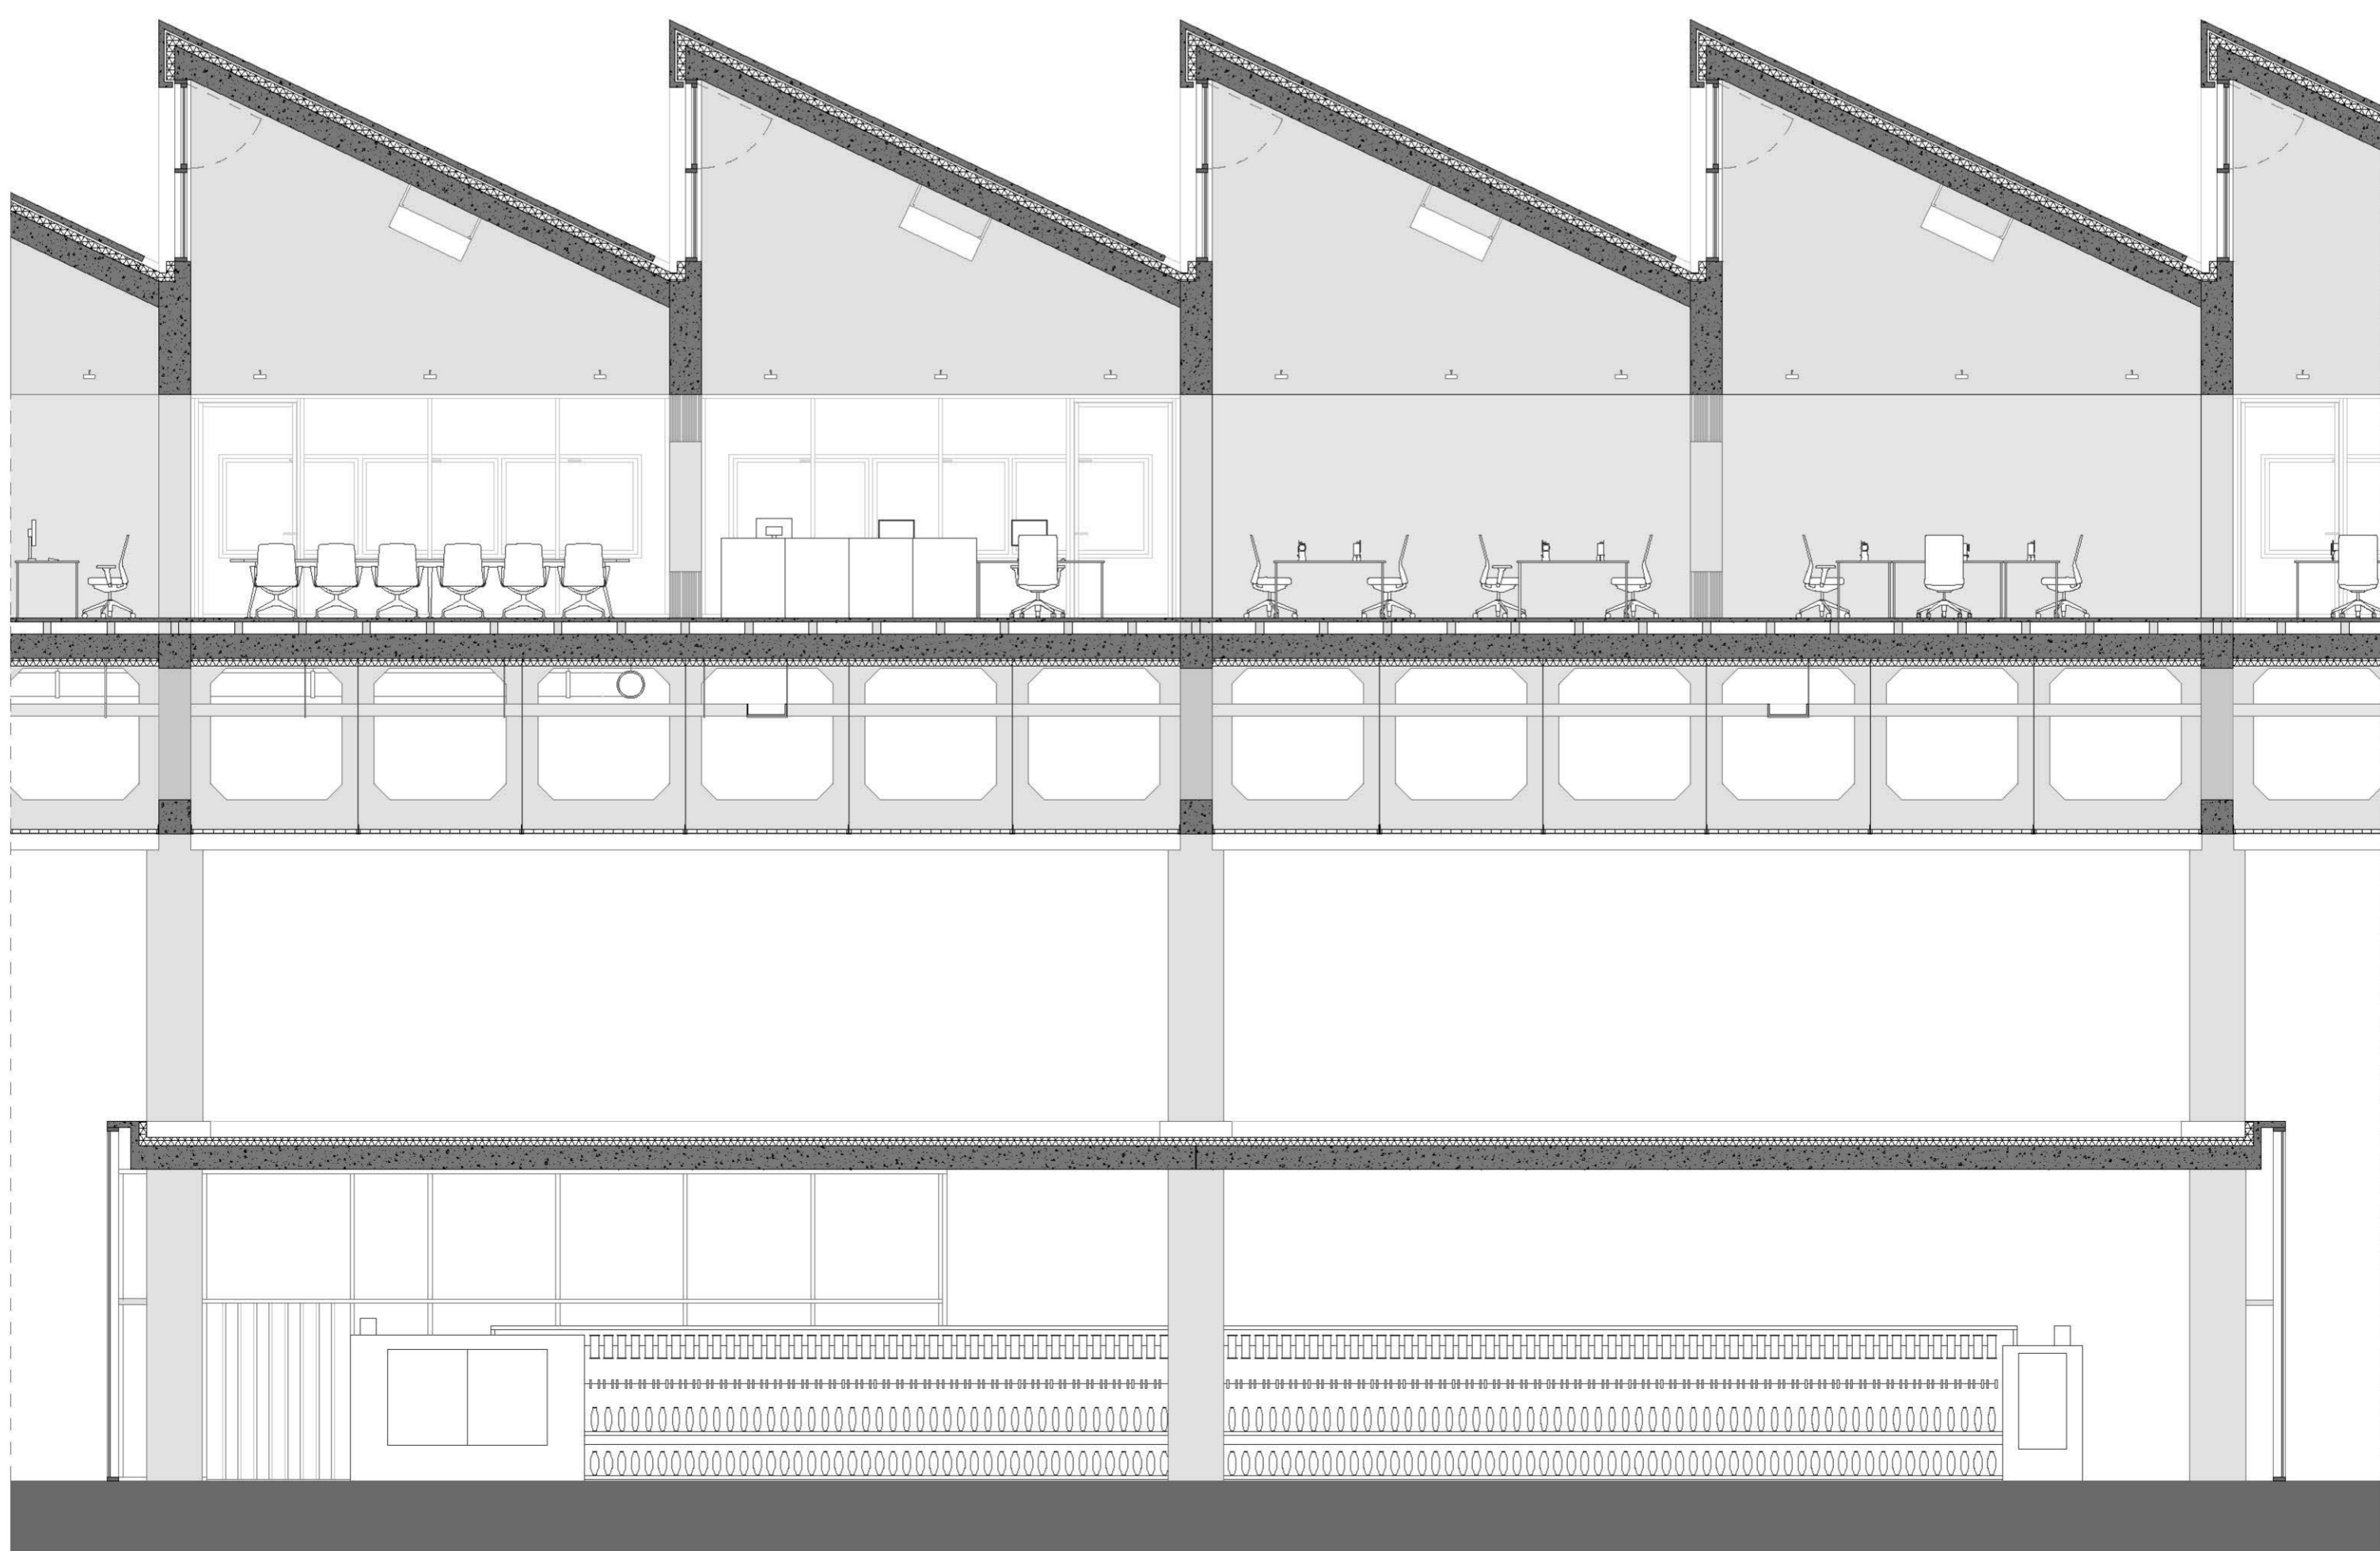

Architecture of Production:  
Juárez Garment Factory

Niek van Laere

4036018

South elevation  
Collage

**Building in context**  
Collage

Courtyard  
Collage

**Machine room**  
Collage

Shipping  
Collage

Entrance space  
Collage

Sewing workspace by night  
Collage

**Sewing workspace**  
Collage

**Massing**  
Exploded axonometric model

**Juárez Garment Factory**  
Model s=1:333

**Courtyard**  
Model s=1:333

Chemical Strategy  
© 2010

0 100m 200m 300m 400m

Chamizal Strategy  
Collage

**Chamizal Strategy**  
Model s=1:2500

**Garment Factory in Chamizal Strategy**  
Model s=1:2500