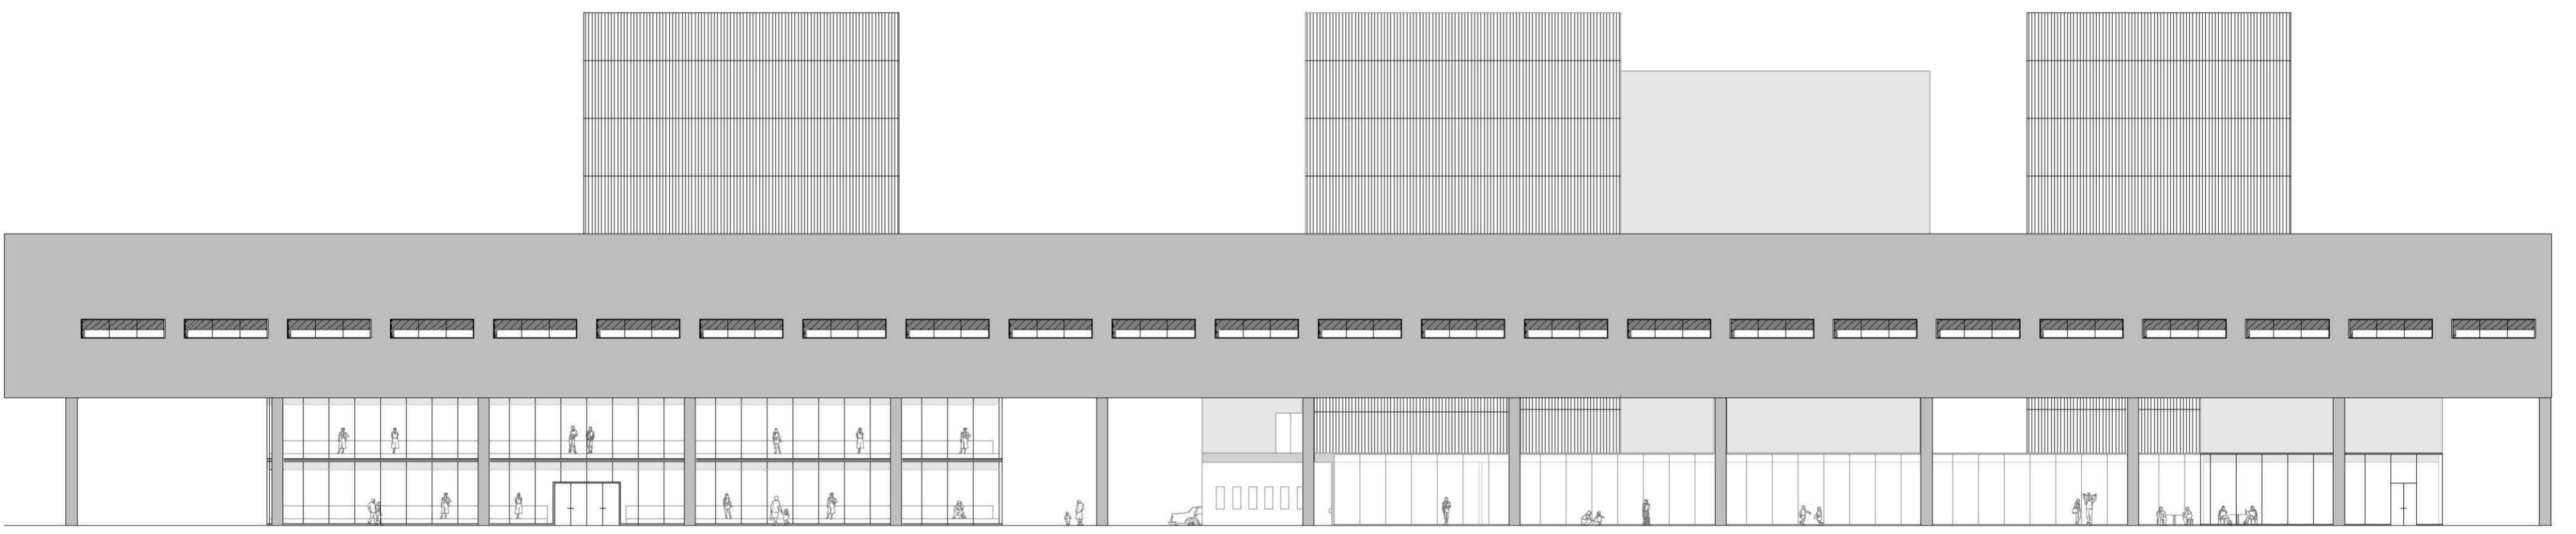

Architecture of Production:  
Juárez Garment Factory

Niek van Laere

4036018

South elevation  
Collage

**Building in context**  
Collage

Courtyard  
Collage

**Machine room**  
Collage

Shipping  
Collage

Entrance space  
Collage

Sewing workspace by night  
Collage

**Sewing workspace**  
Collage

**Massing**  
Exploded axonometric model

**Juárez Garment Factory**  
Model s=1:333

**Courtyard**  
Model s=1:333

Chemical Strategy  
© 2010

0 100m 200m 300m 400m

Chamizal Strategy  
Collage

**Chamizal Strategy**  
Model s=1:2500

**Garment Factory in Chamizal Strategy**  
Model s=1:2500