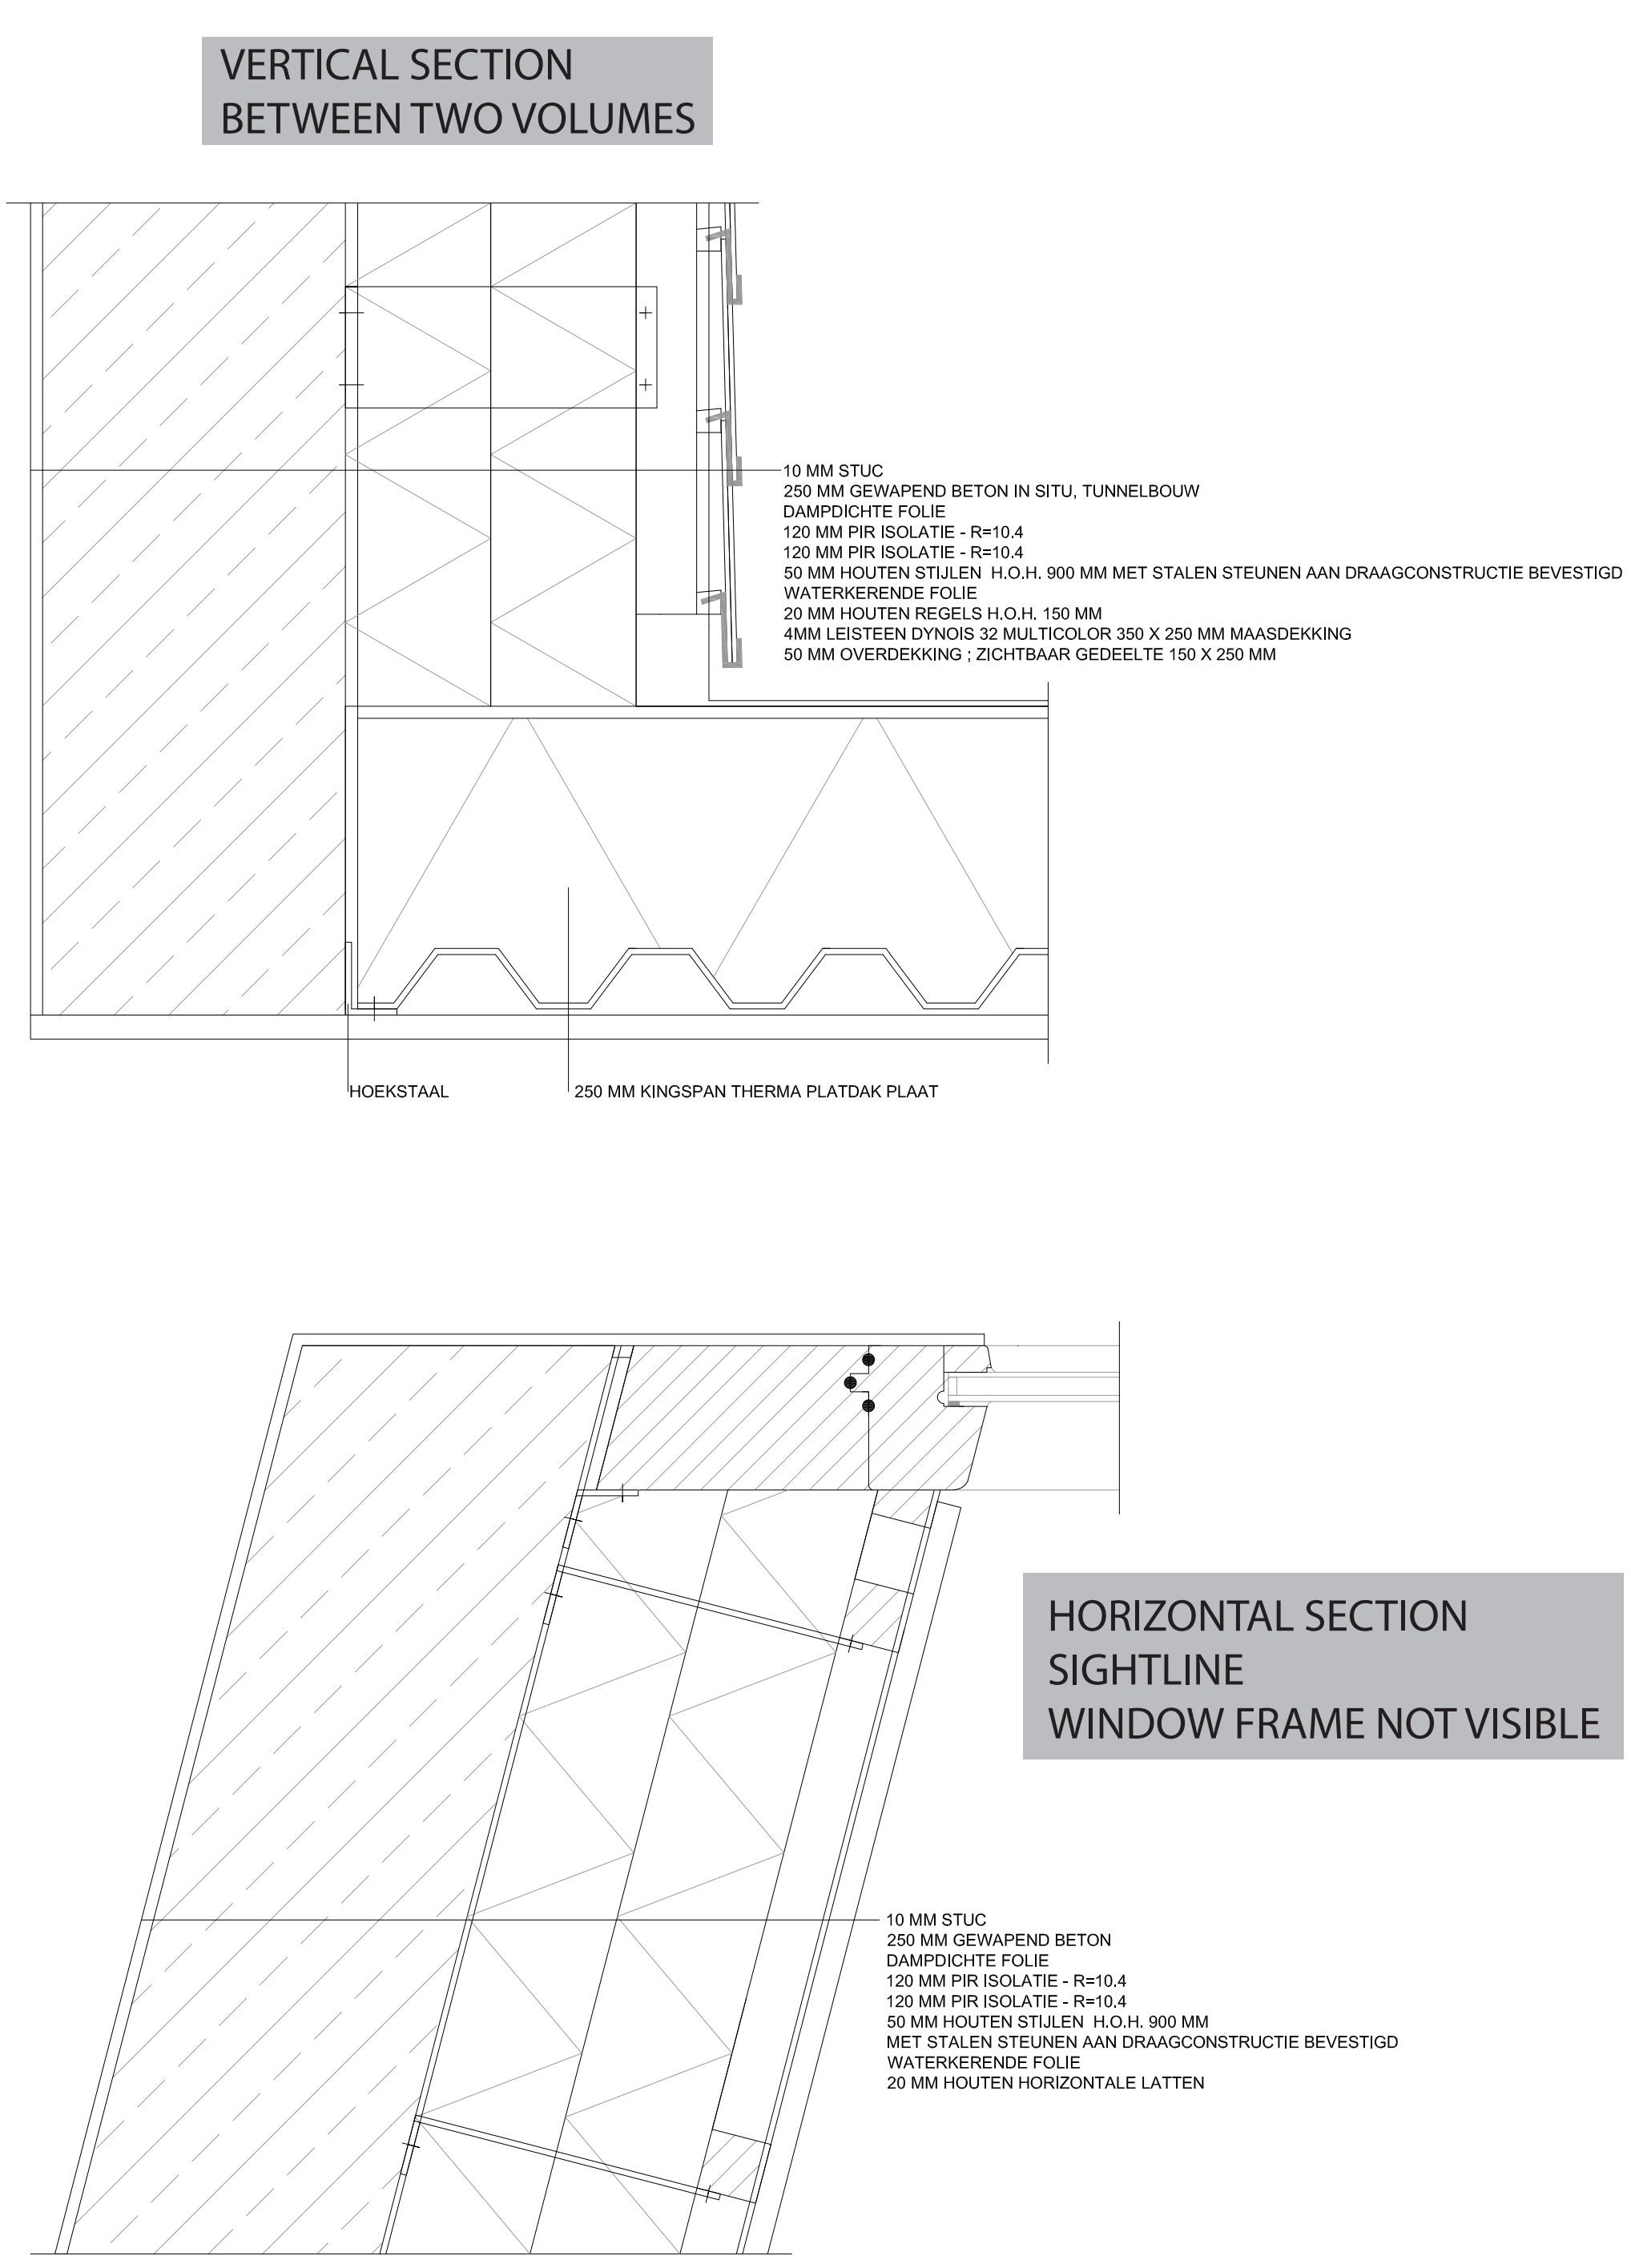

DEMOCRATIC LEARNING LANDSCAPE THE VLEDDER AREA

CONSTRUCTION PRINCIPLES

CLIMATE PRINCIPLES

DETAILS 1:5

MATERIALS AXIS

MATERIALS LEARNING SPACE

IMAGES