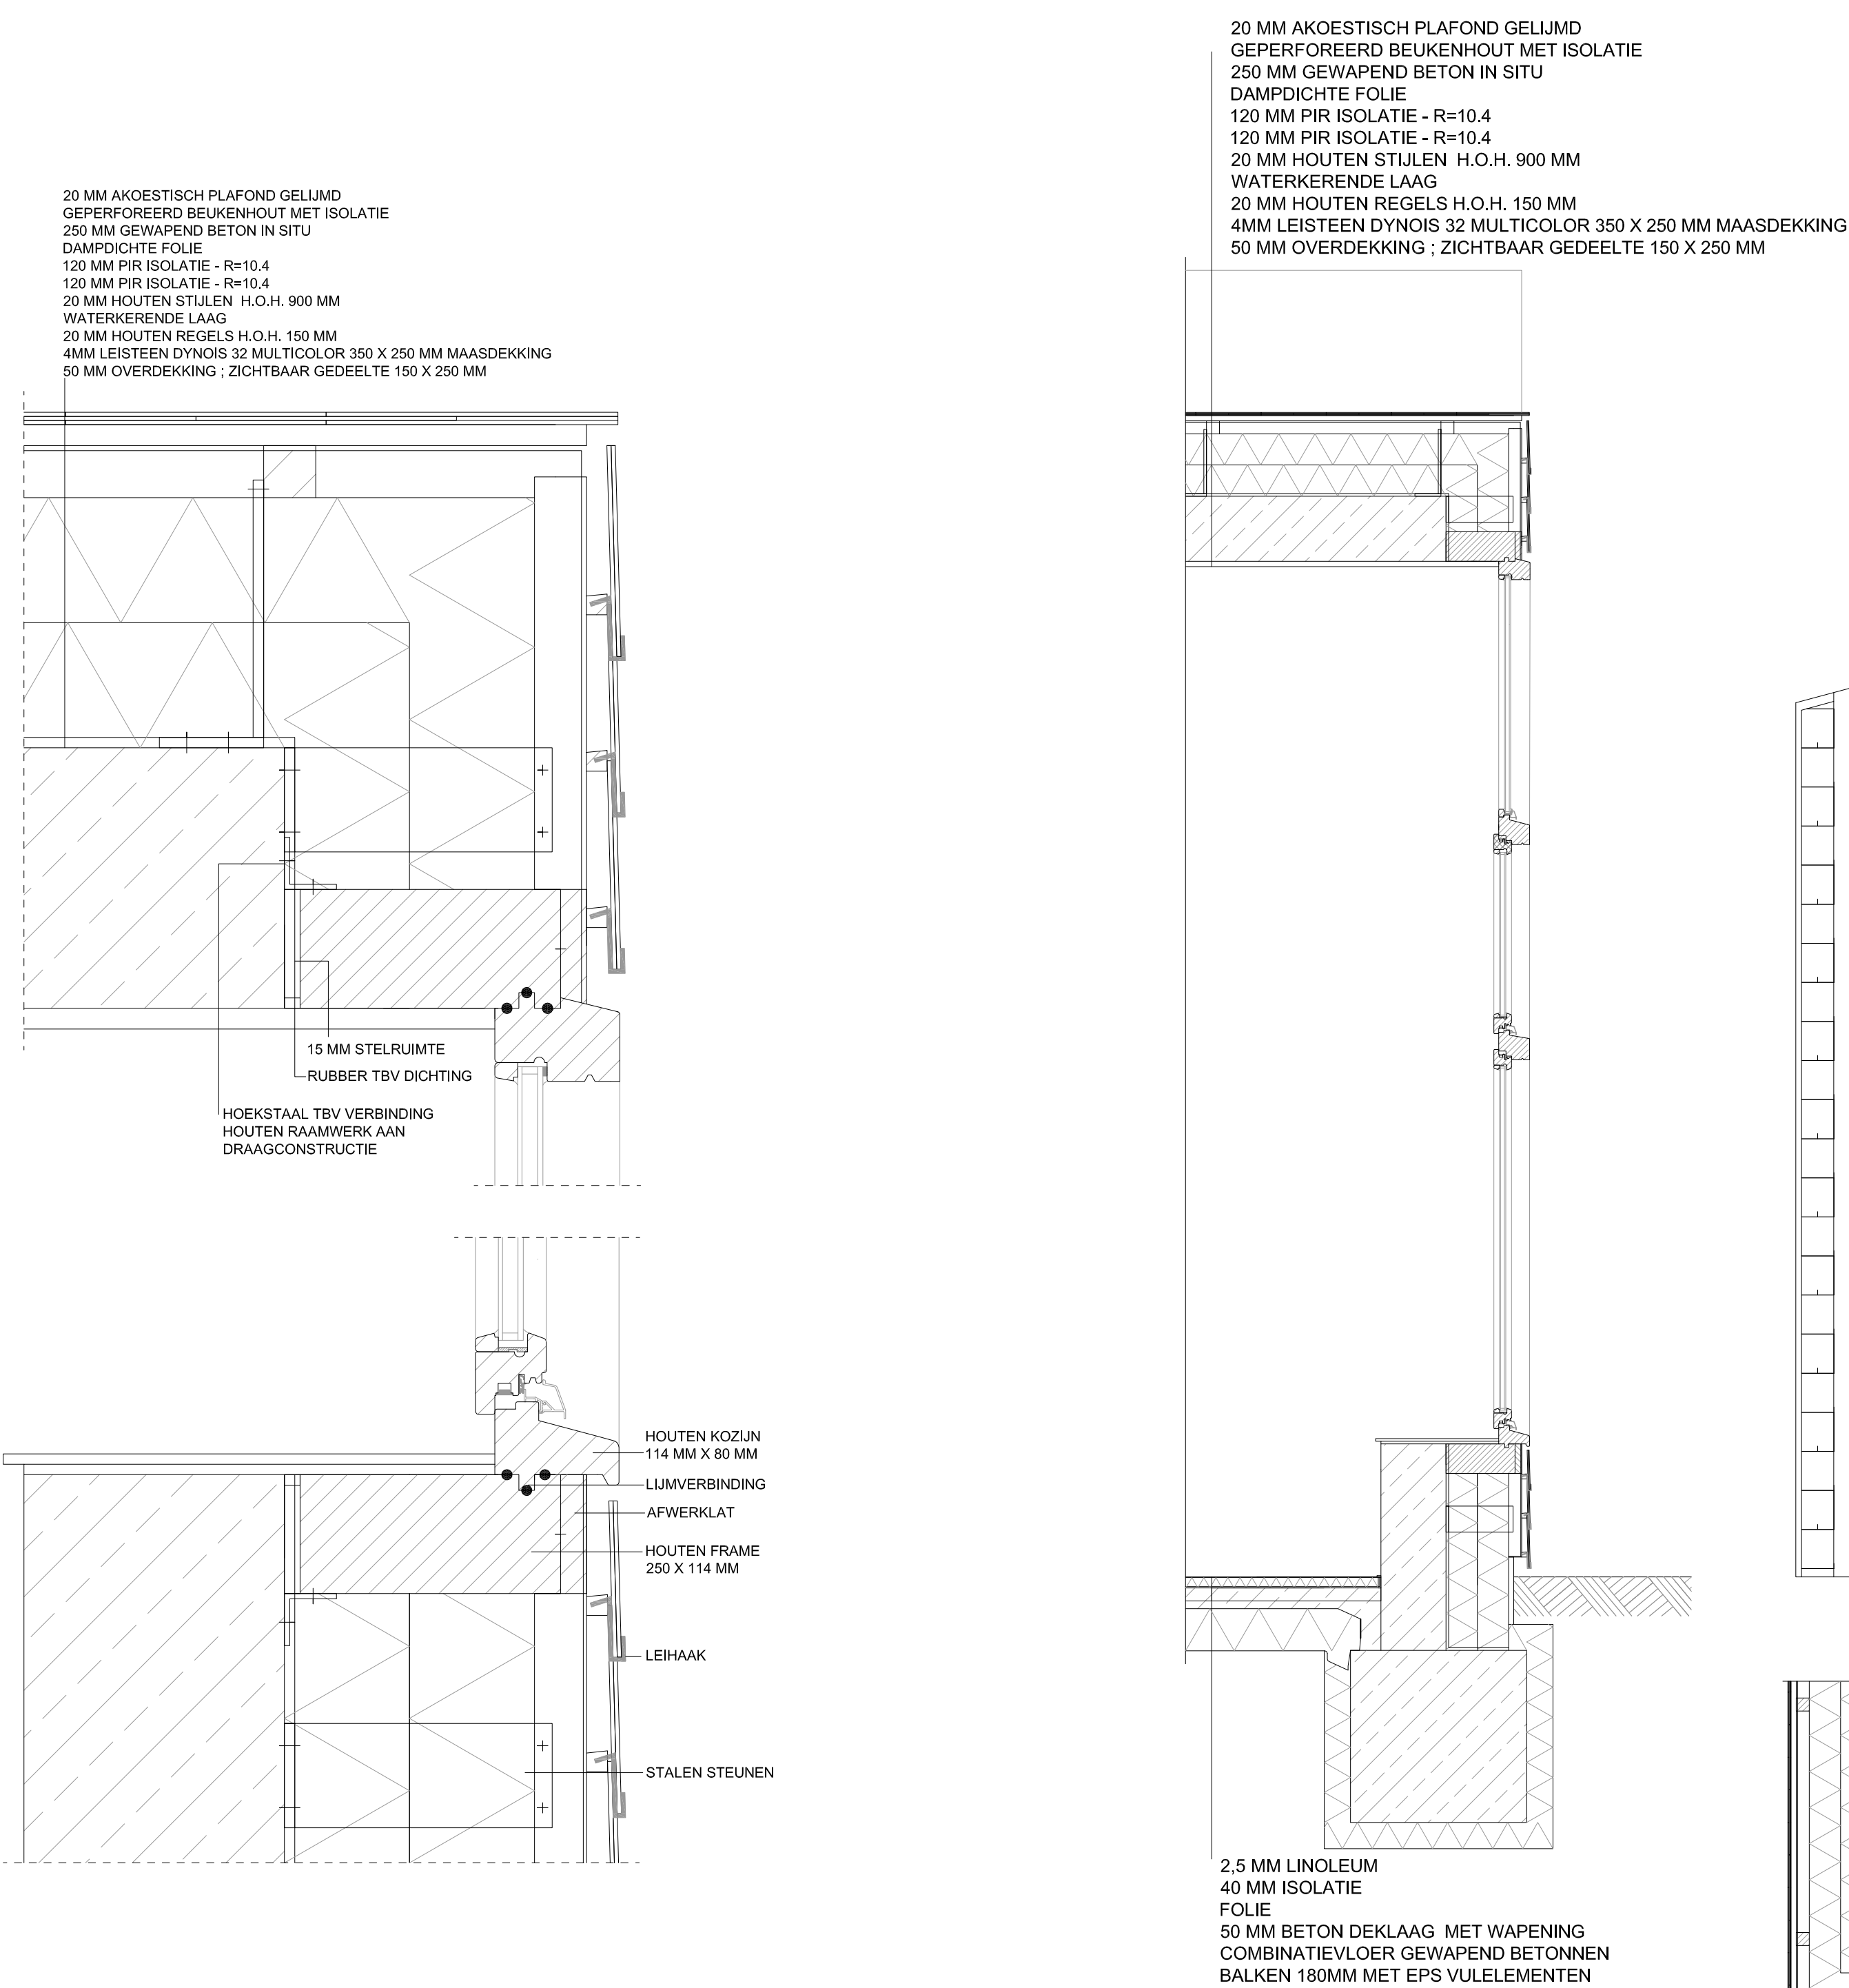

NORTH FACADE

SOUTH FACADE

DEMOCRATIC LEARNING LANDSCAPE

THE VLEDDER AREA

CROSS SECTION 1:20 & DETAILS 1:5

FACADE FRAGMENT 1:20 & DETAILS 1:5

DEMOCRATIC LEARNING LANDSCAPE THE VLEDDER AREA

CONSTRUCTION PRINCIPLES

CLIMATE PRINCIPLES

DETAILS 1:5

MATERIALS AXIS

MATERIALS LEARNING SPACE

IMAGES