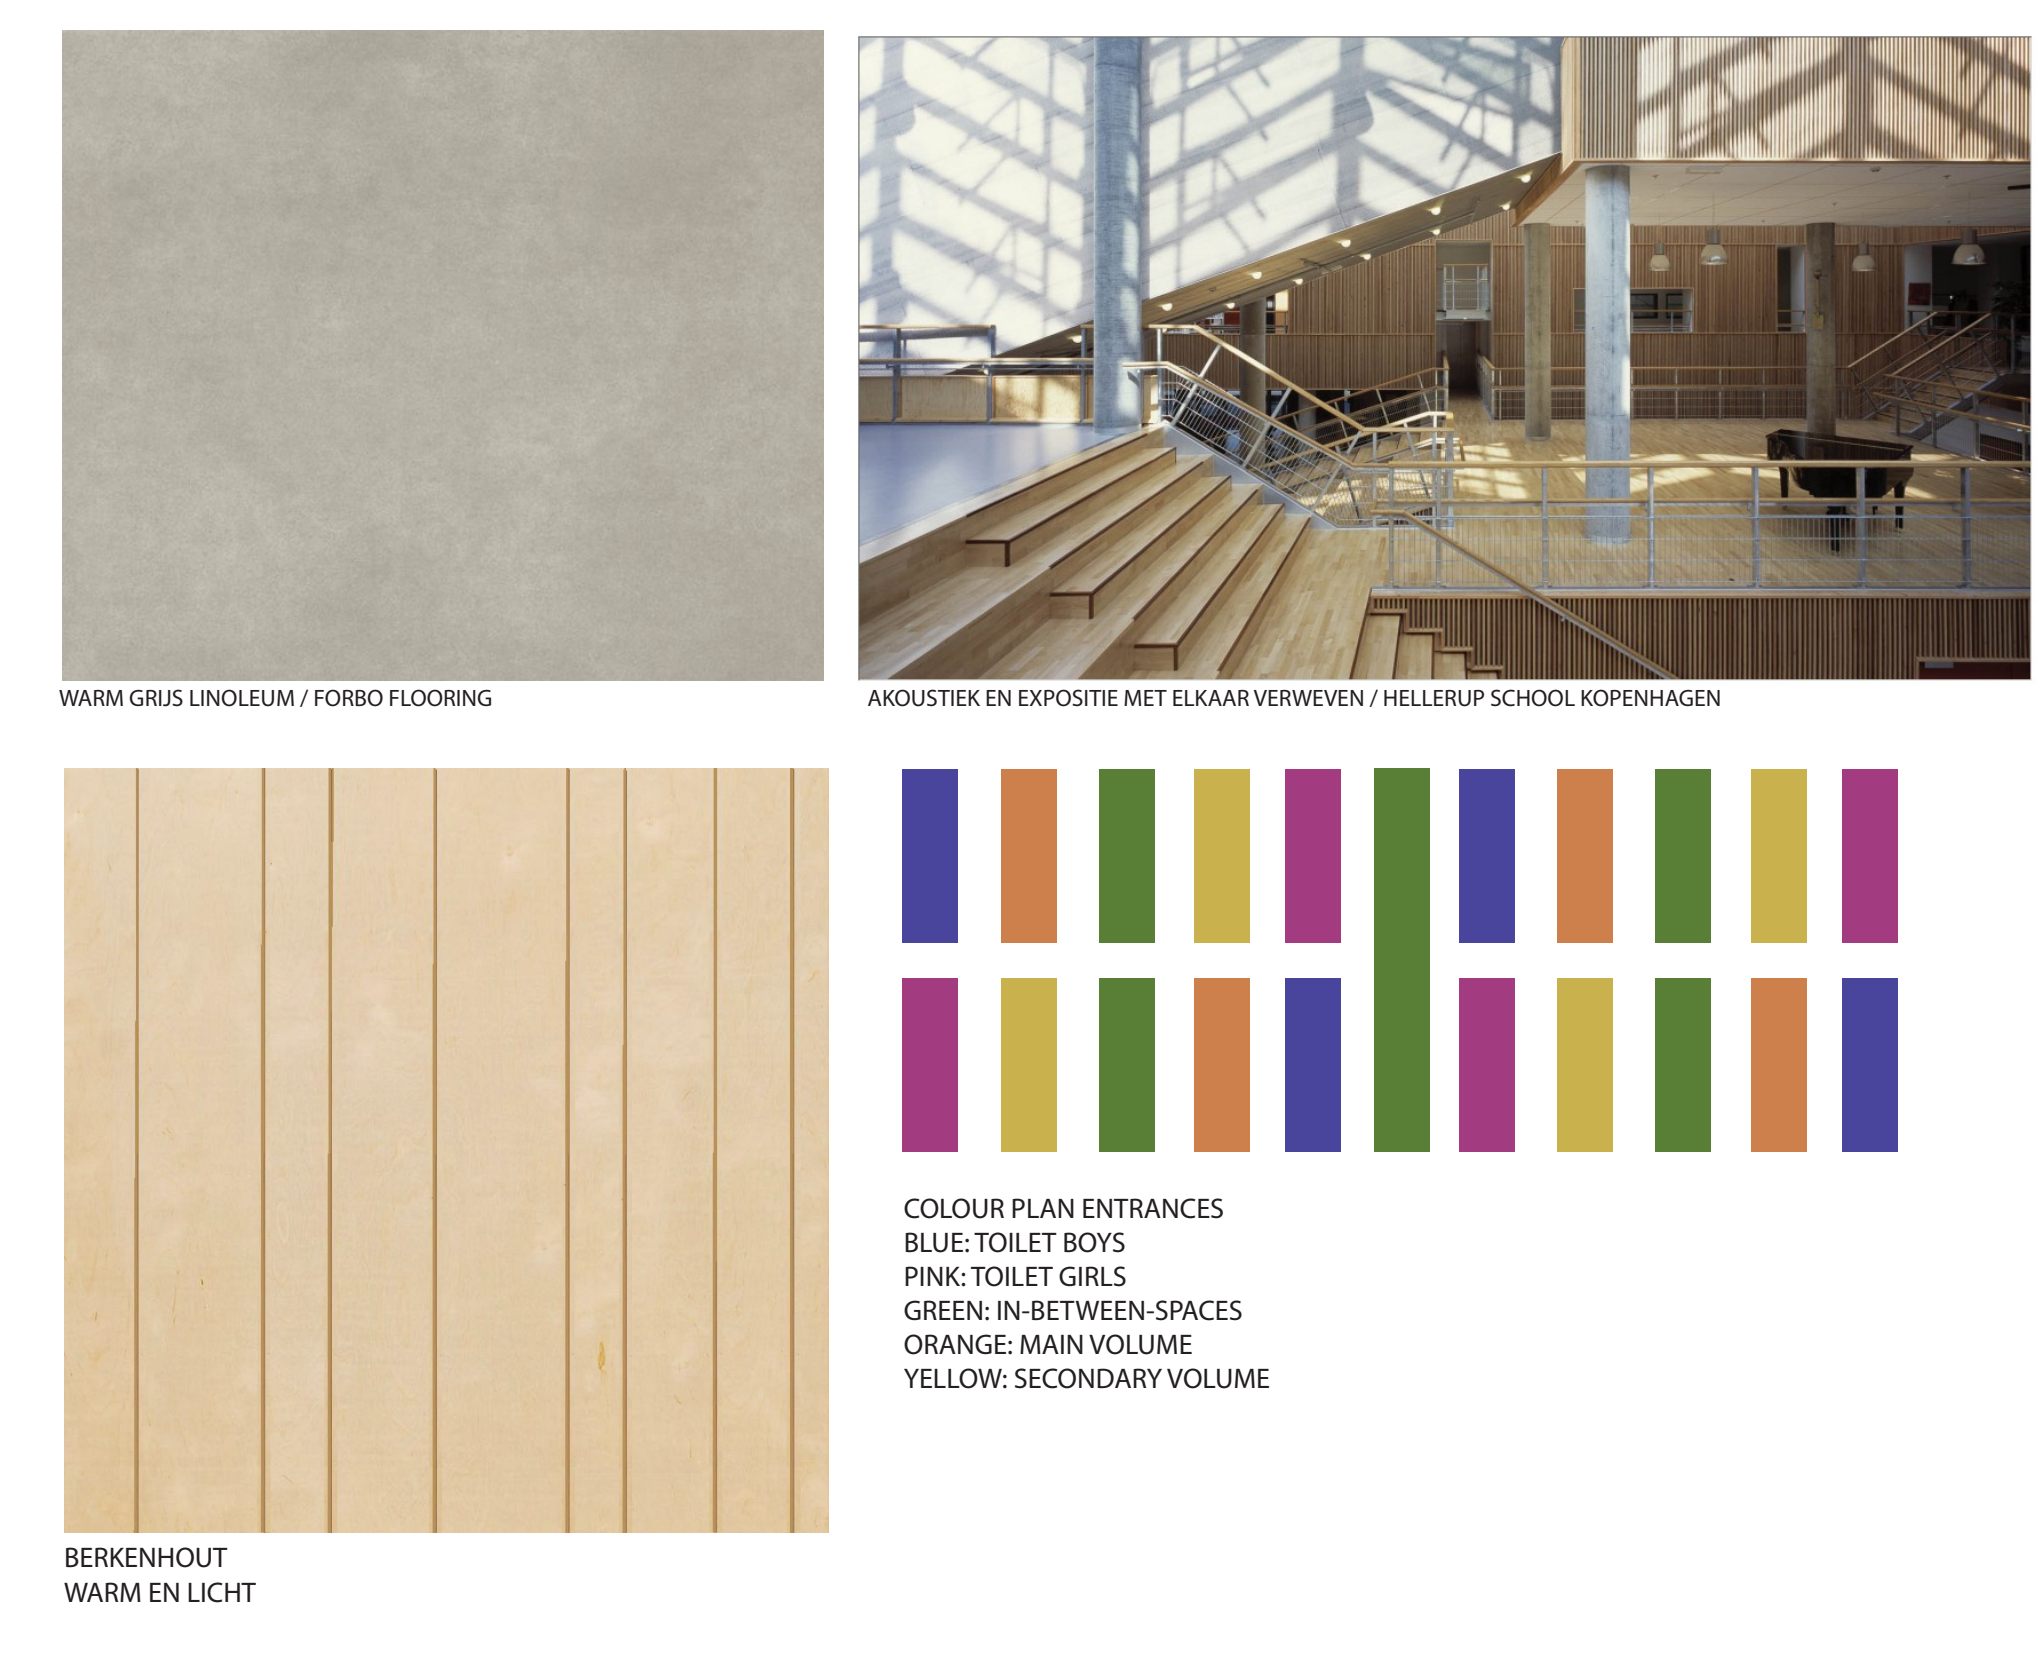

DEMOCRATIC LEARNING LANDSCAPE THE VLEDDER AREA

CONSTRUCTION PRINCIPLES

CLIMATE PRINCIPLES

DETAILS 1:5

MATERIALS AXIS

MATERIALS LEARNING SPACE

IMAGES