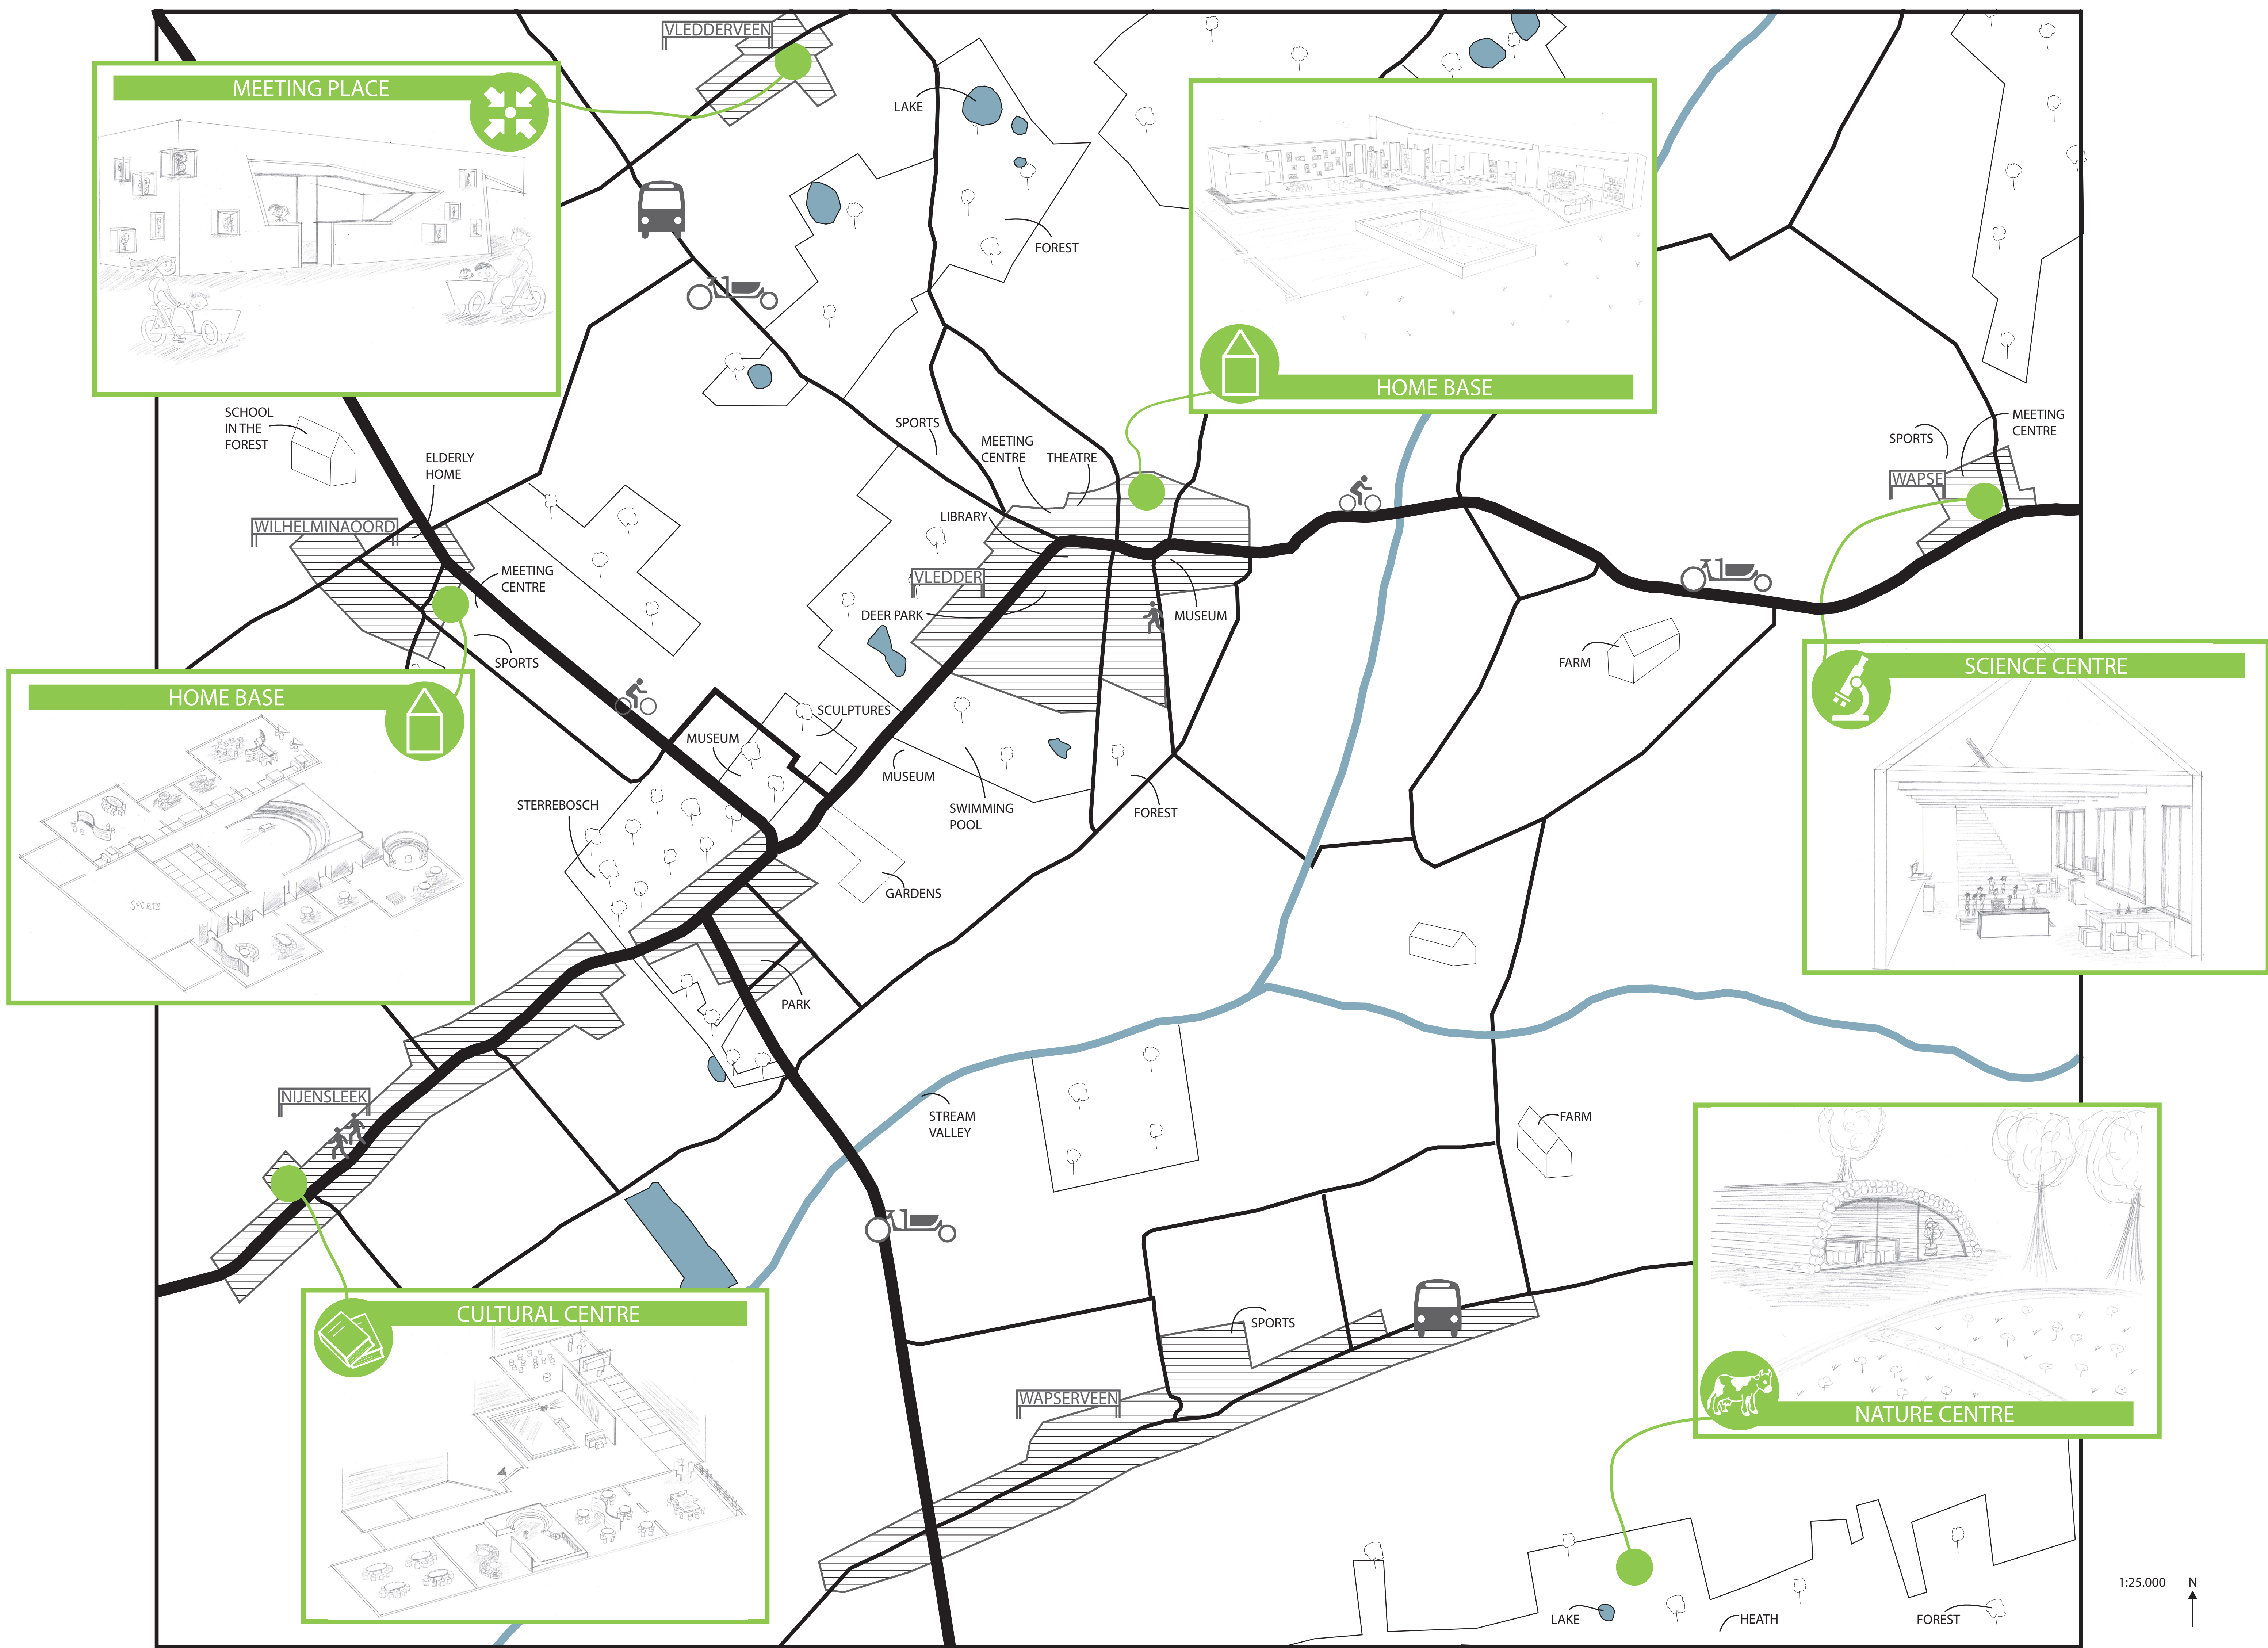

DEMOCRATIC LEARNING LANDSCAPE THE VLEDDER AREA

VISION ON THE AREA

SITUATIONAL DRAWINGS