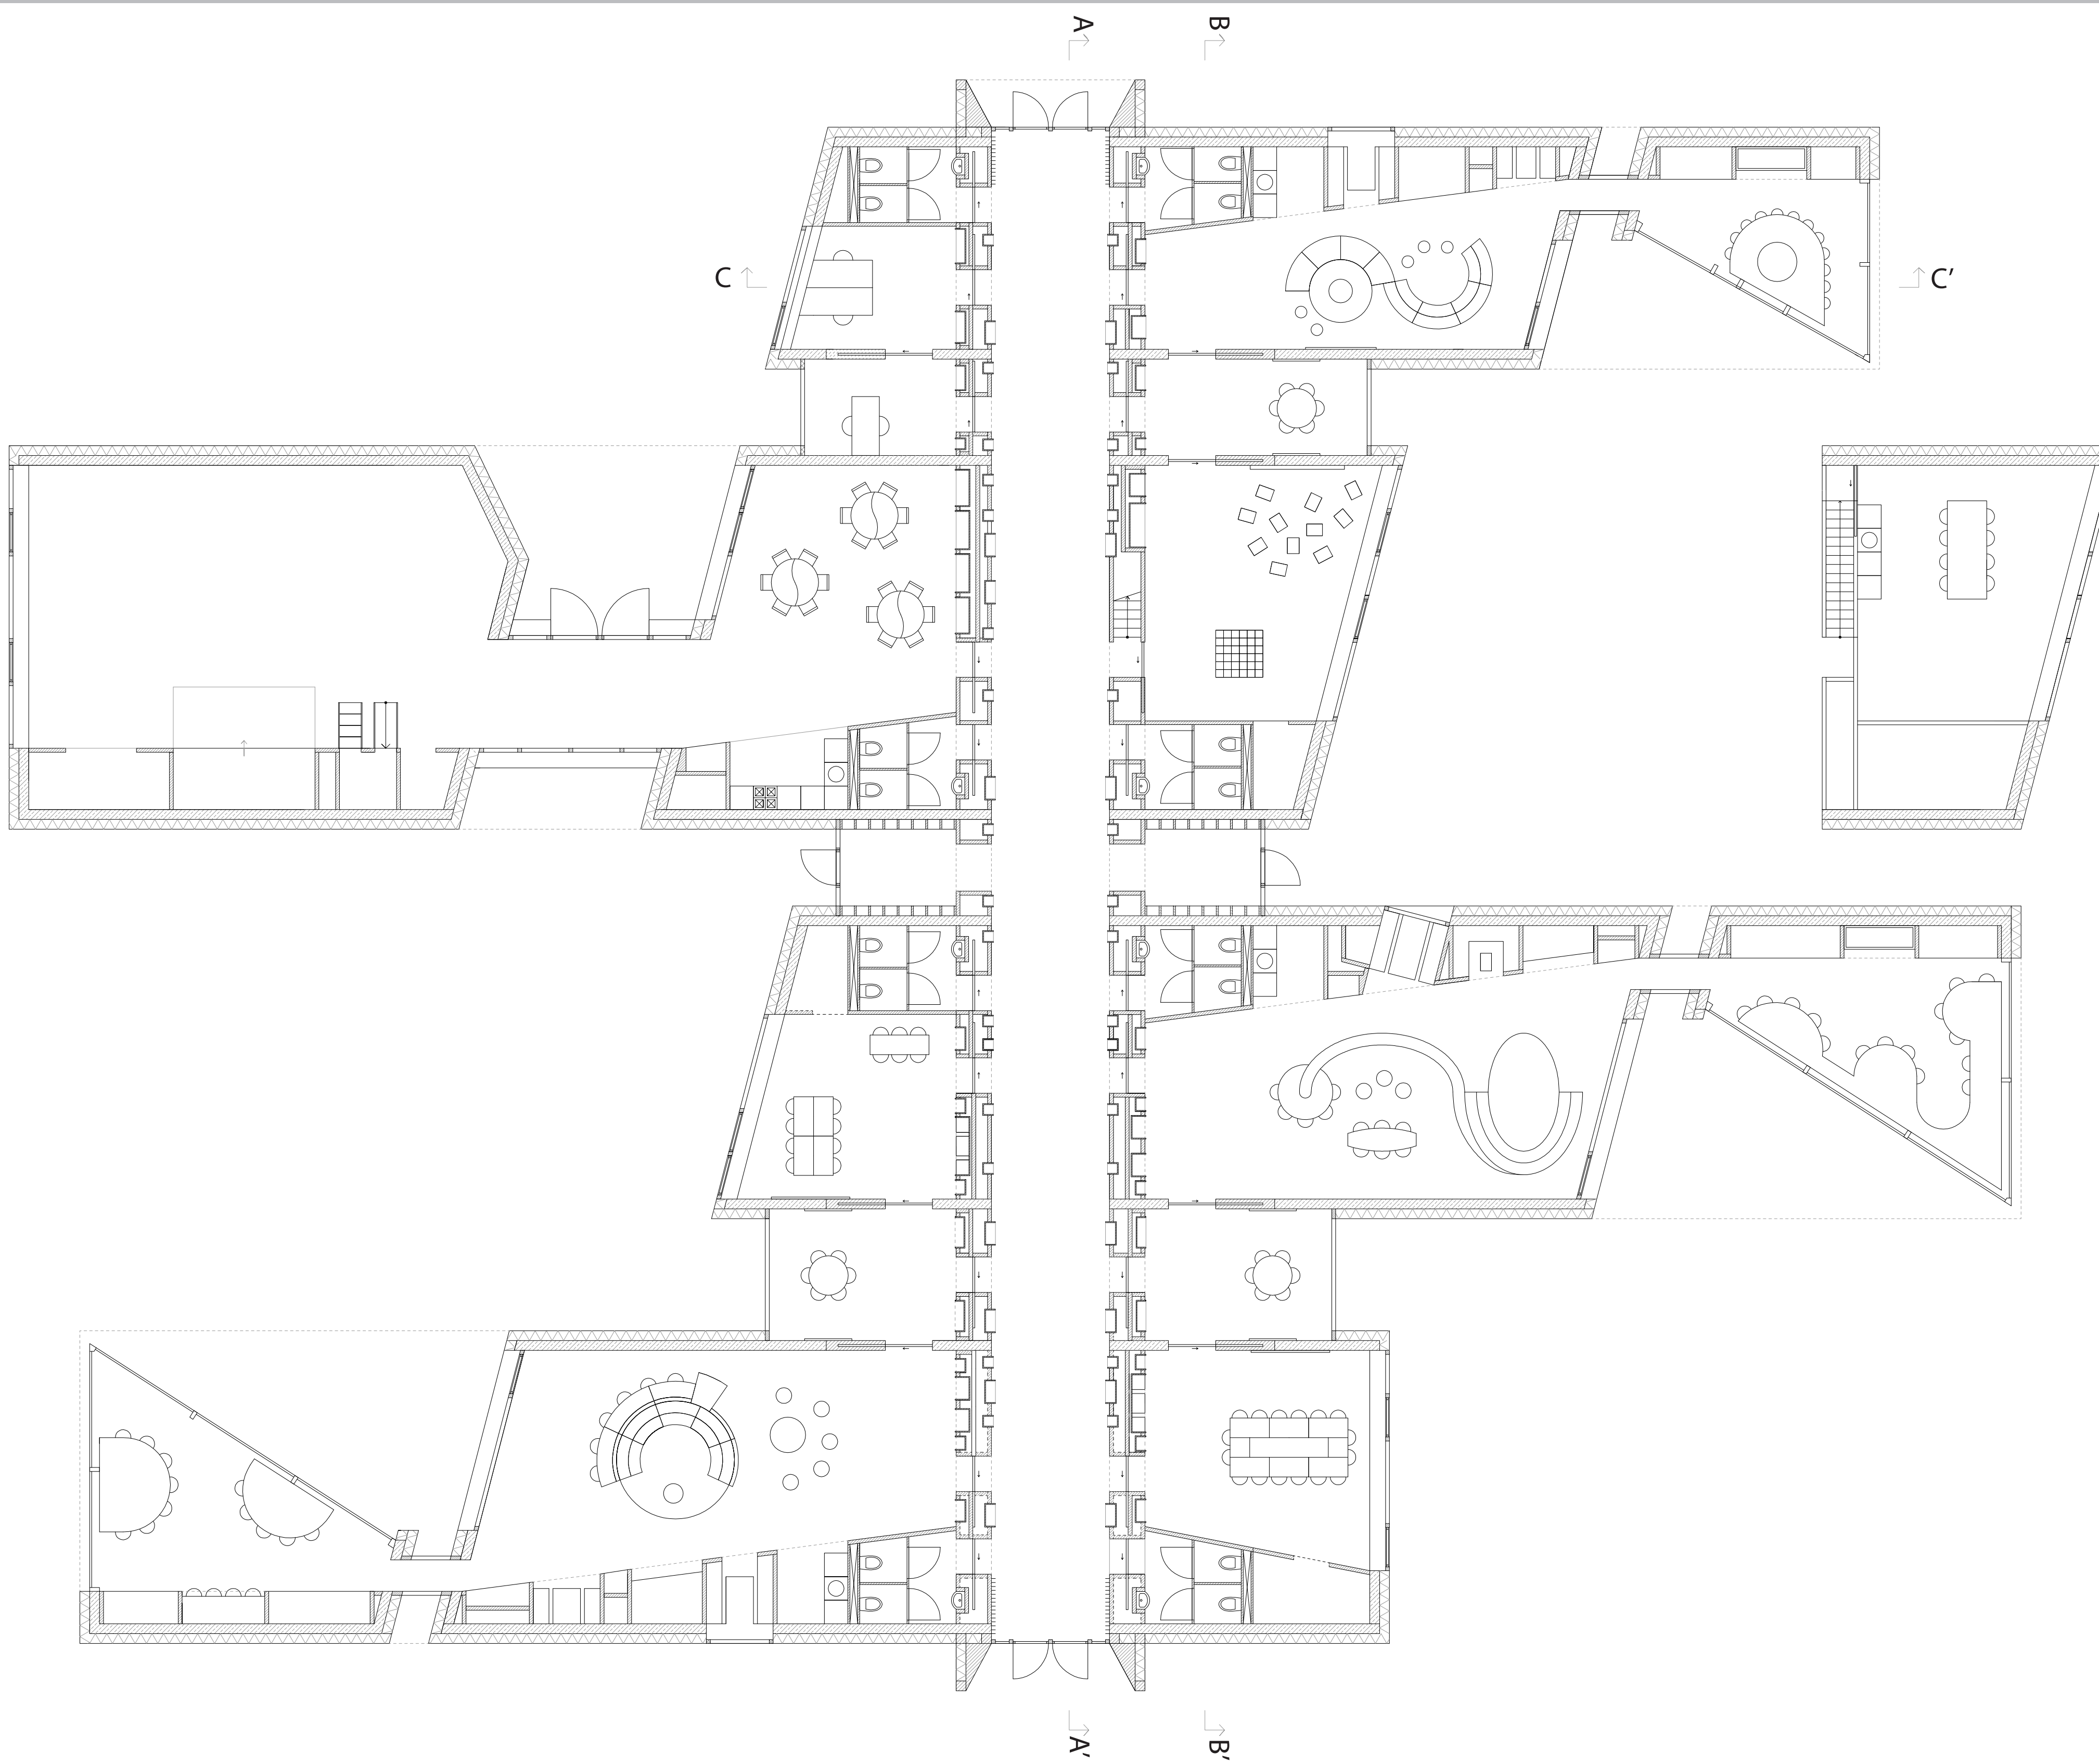

FLOOR PLANS 1:100