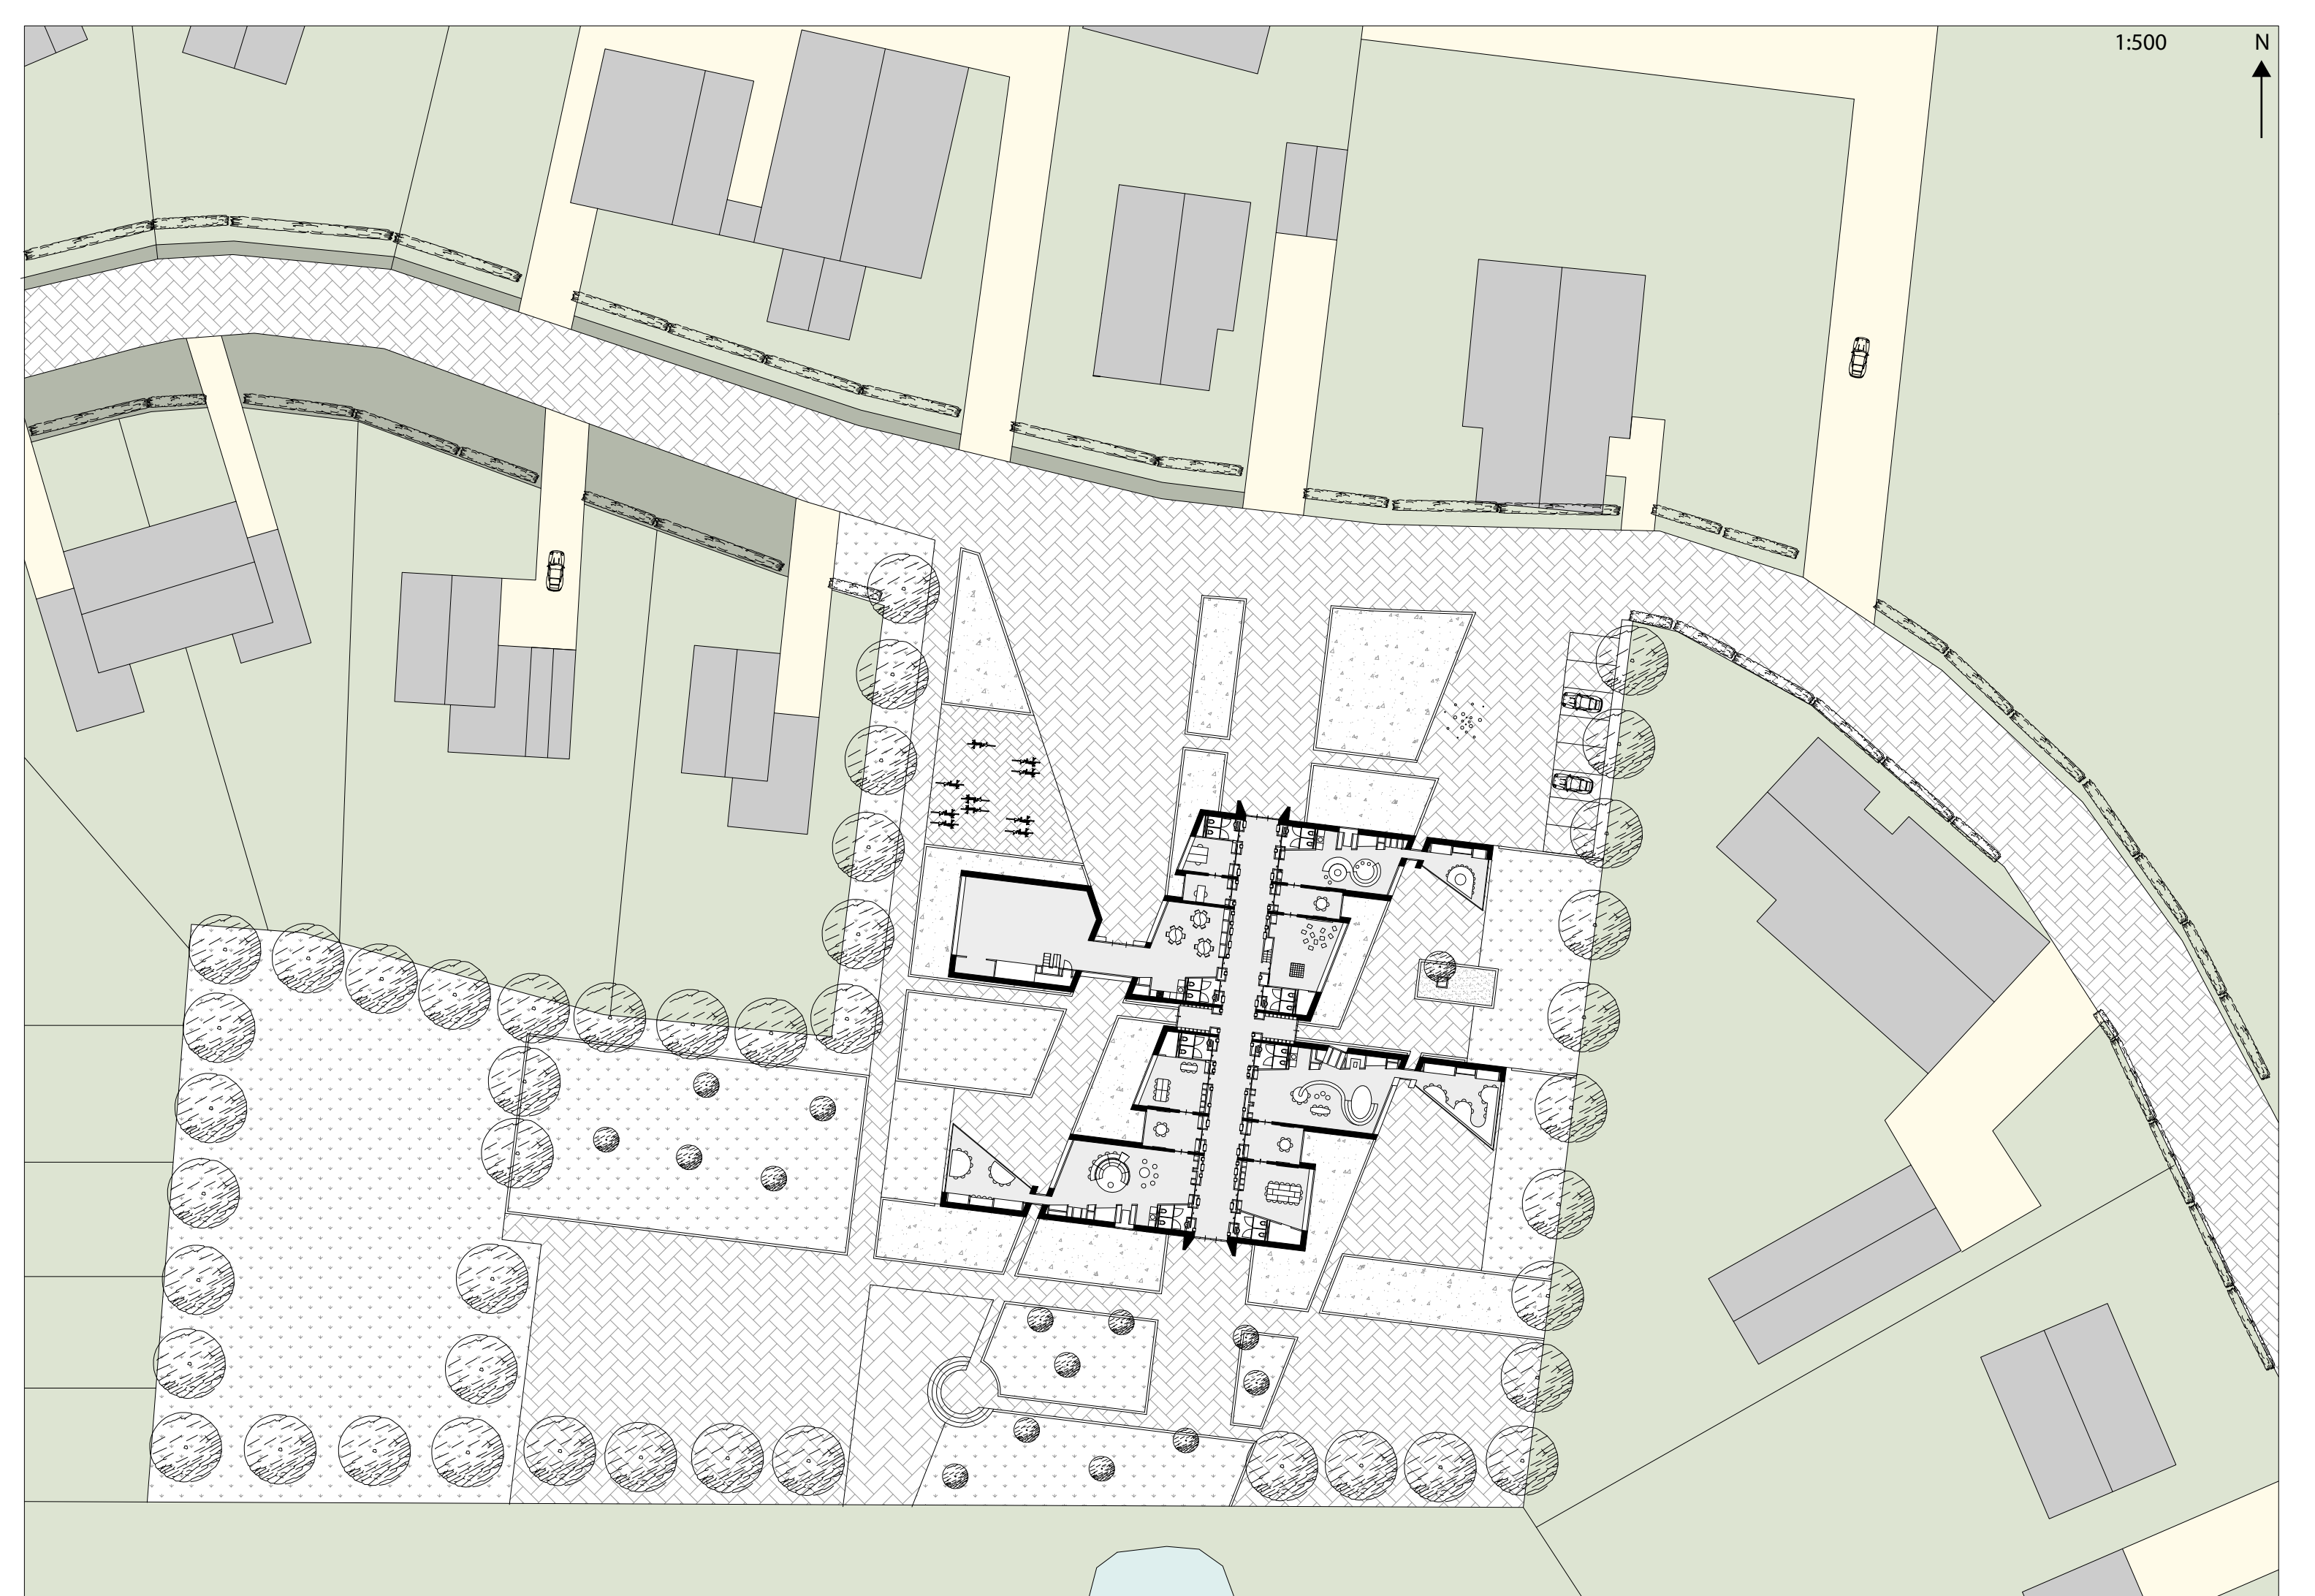

- PRIVATE GREEN
- PRIVATE PAVEMENT
- BUILDING
- PUBLIC GREEN
- PUBLIC PAVEMENT
- WATER