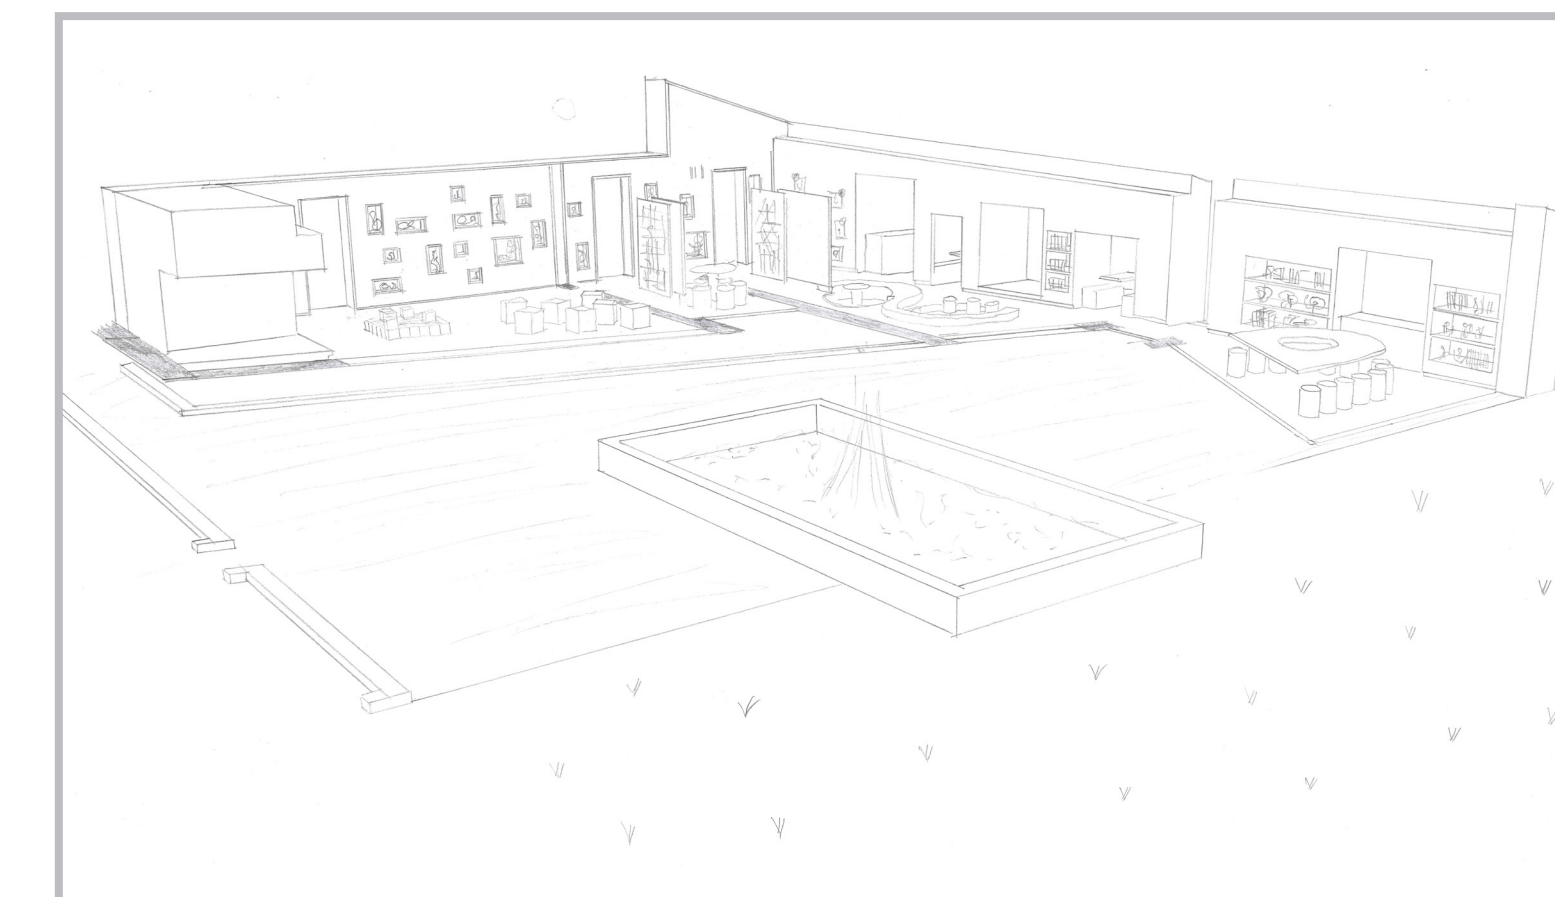

DEMOCRATIC LEARNING LANDSCAPE

THE VLEDDER AREA

SECTIONS 1:100

FLOOR PLANS 1:100

FACADES 1:100