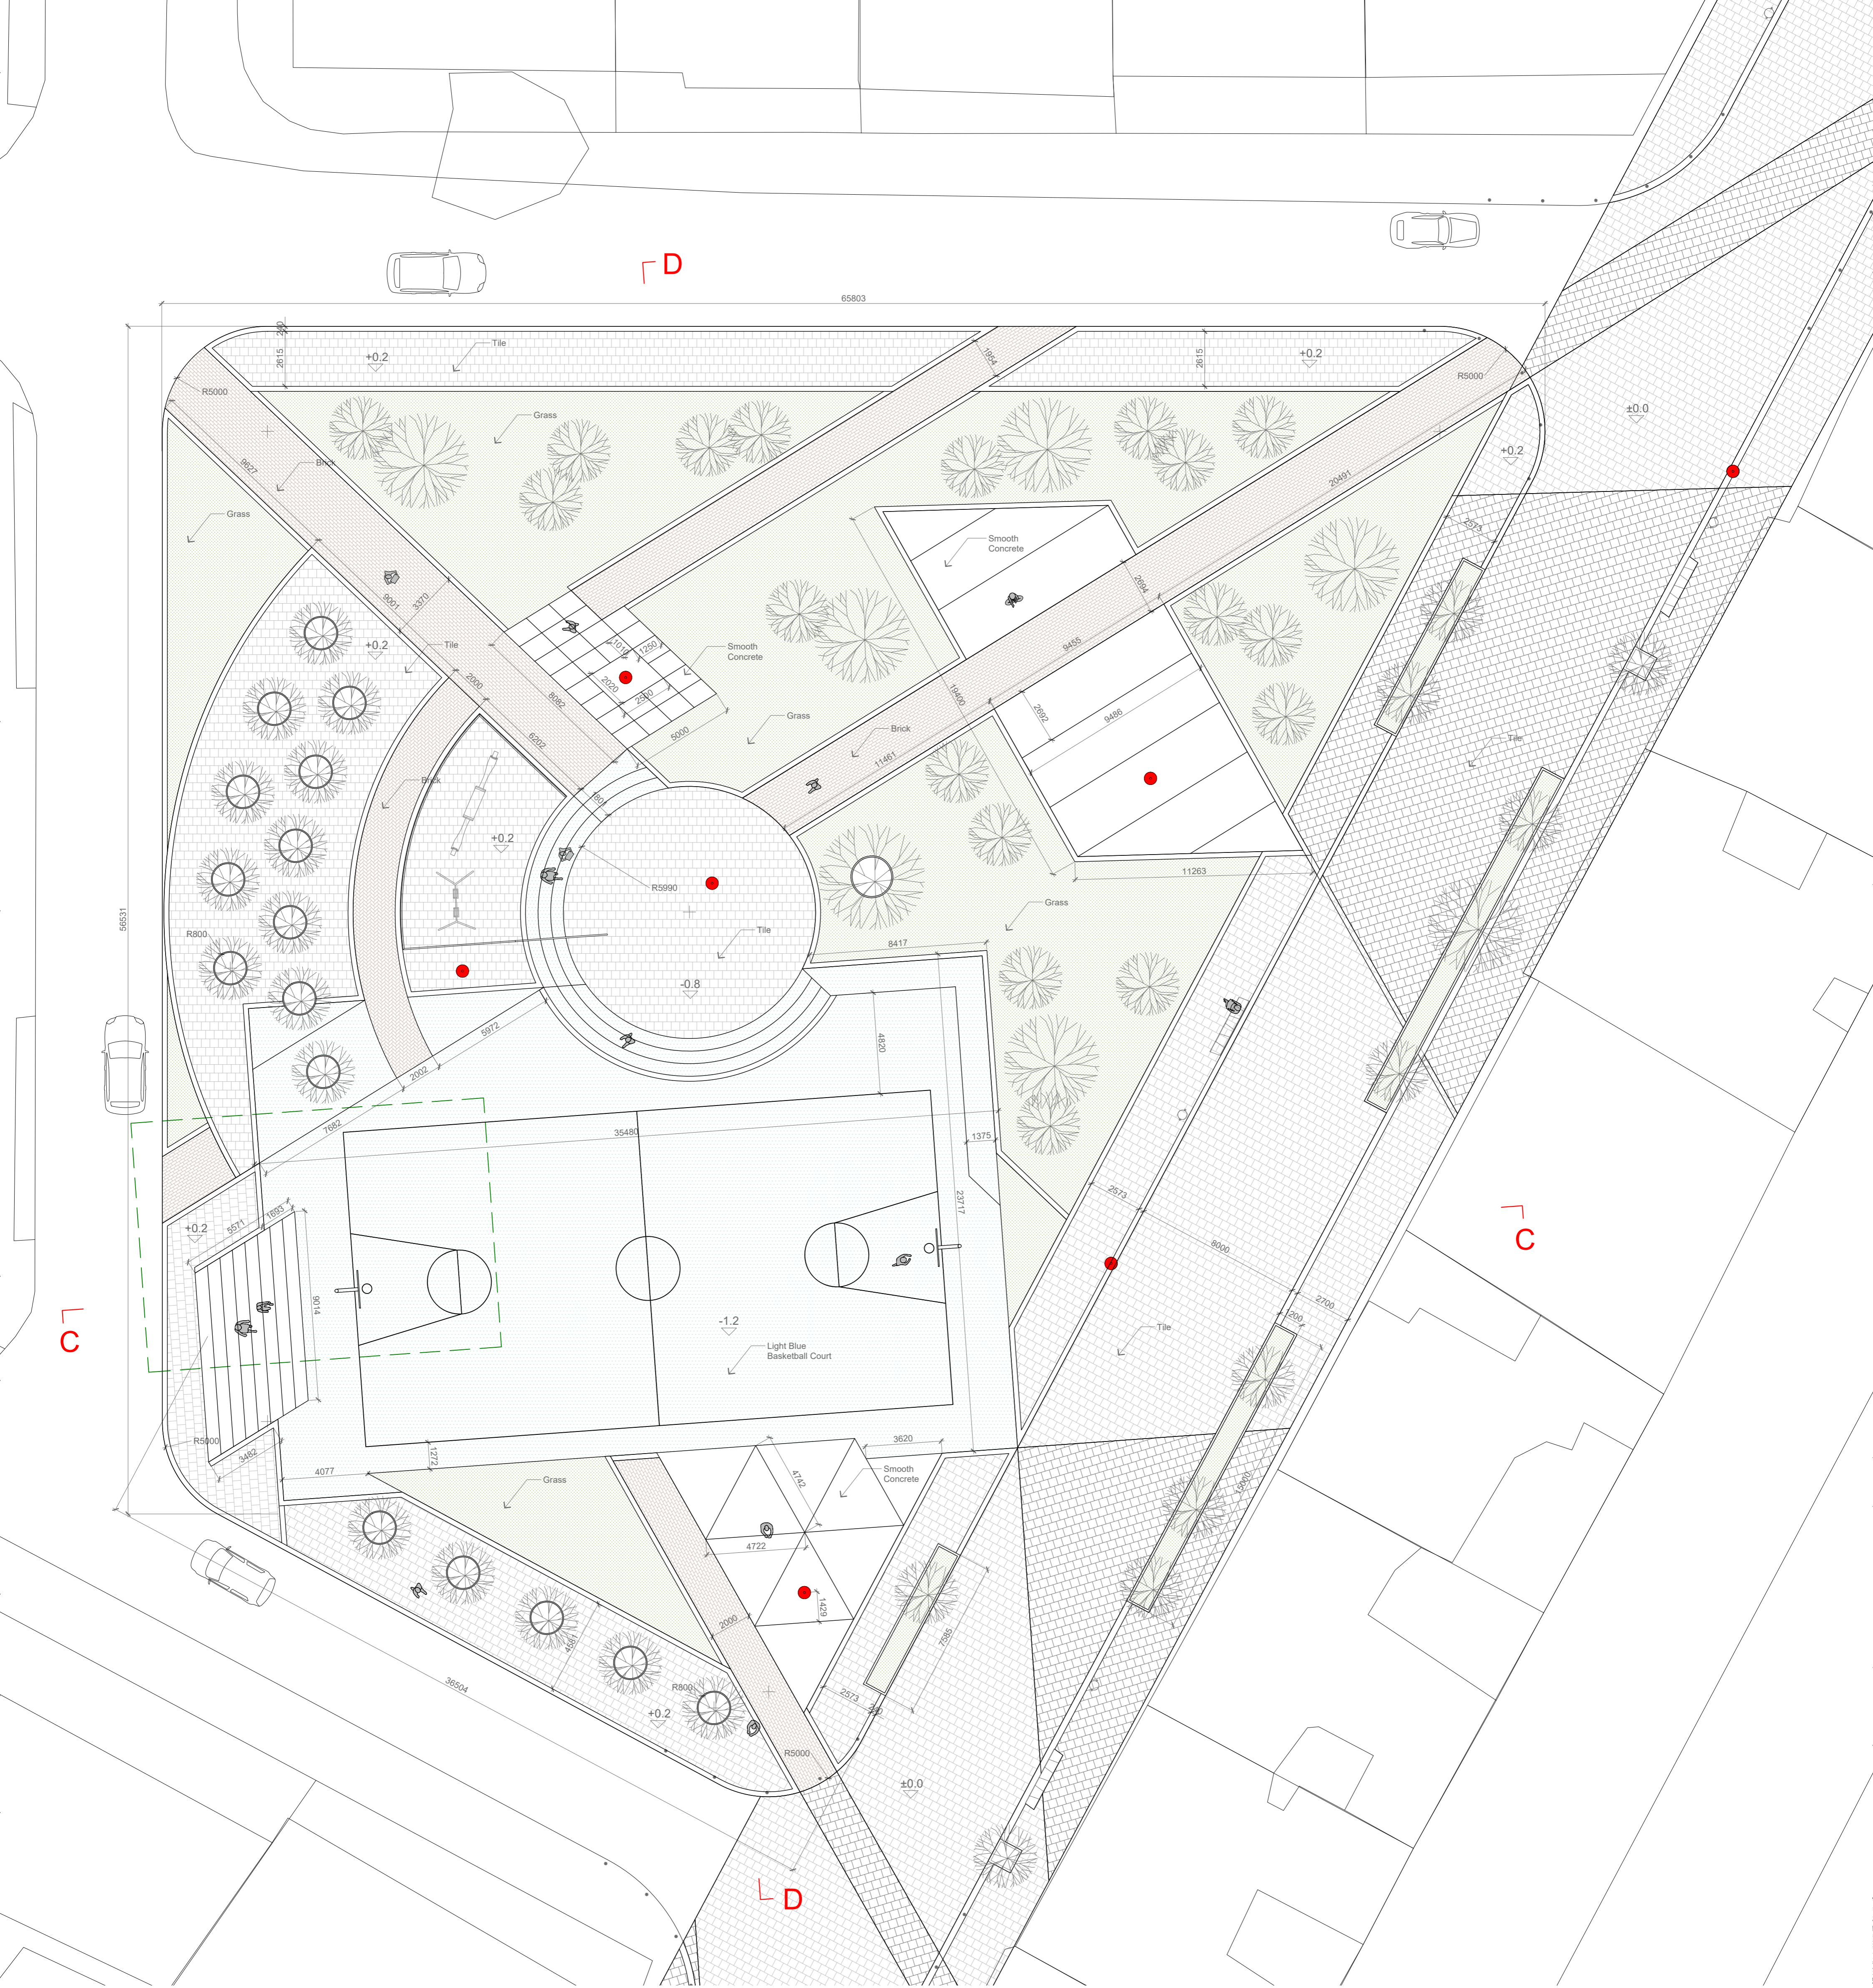

2.5D PLAYGROUNDS FOR BOGOTÁ

N2 Parque Armenia Plan 1:150

Section D-D 1:150

Section C-C 1:150

N1 Gas Station Plan 1:150

Section B-B 1:150

Section A-A 1:150

N3 Skatepark Plan 1:150

Section F-F 1:150

Section E-E 1:150

N2 Parque Armenia Plan 1:20

N2 Parque Armenia Section 1:20

Add-on Playful Surfaces Manual

**P 03**

**Inclining Parallelograms**

**Description**  
A series of parallelogram concrete blocks with 6-degree-inclining top surface in different directions

**Description**  
A big circular concrete block with a shallow sunken pool in the middle

**Material**  
Smooth Concrete

**Installation**  
Prefabricate fragmental pieces in factory, or cast on site then polish until smooth finishing surface

N1 Gas Station Plan 1:20

N1 Gas Station Section 1:20

Add-on Playful Surfaces Manual

**P 05**  
Truncated Cone

**Description**  
A big truncated-cone-shape concrete block with a smooth surface merging into the flat ground level