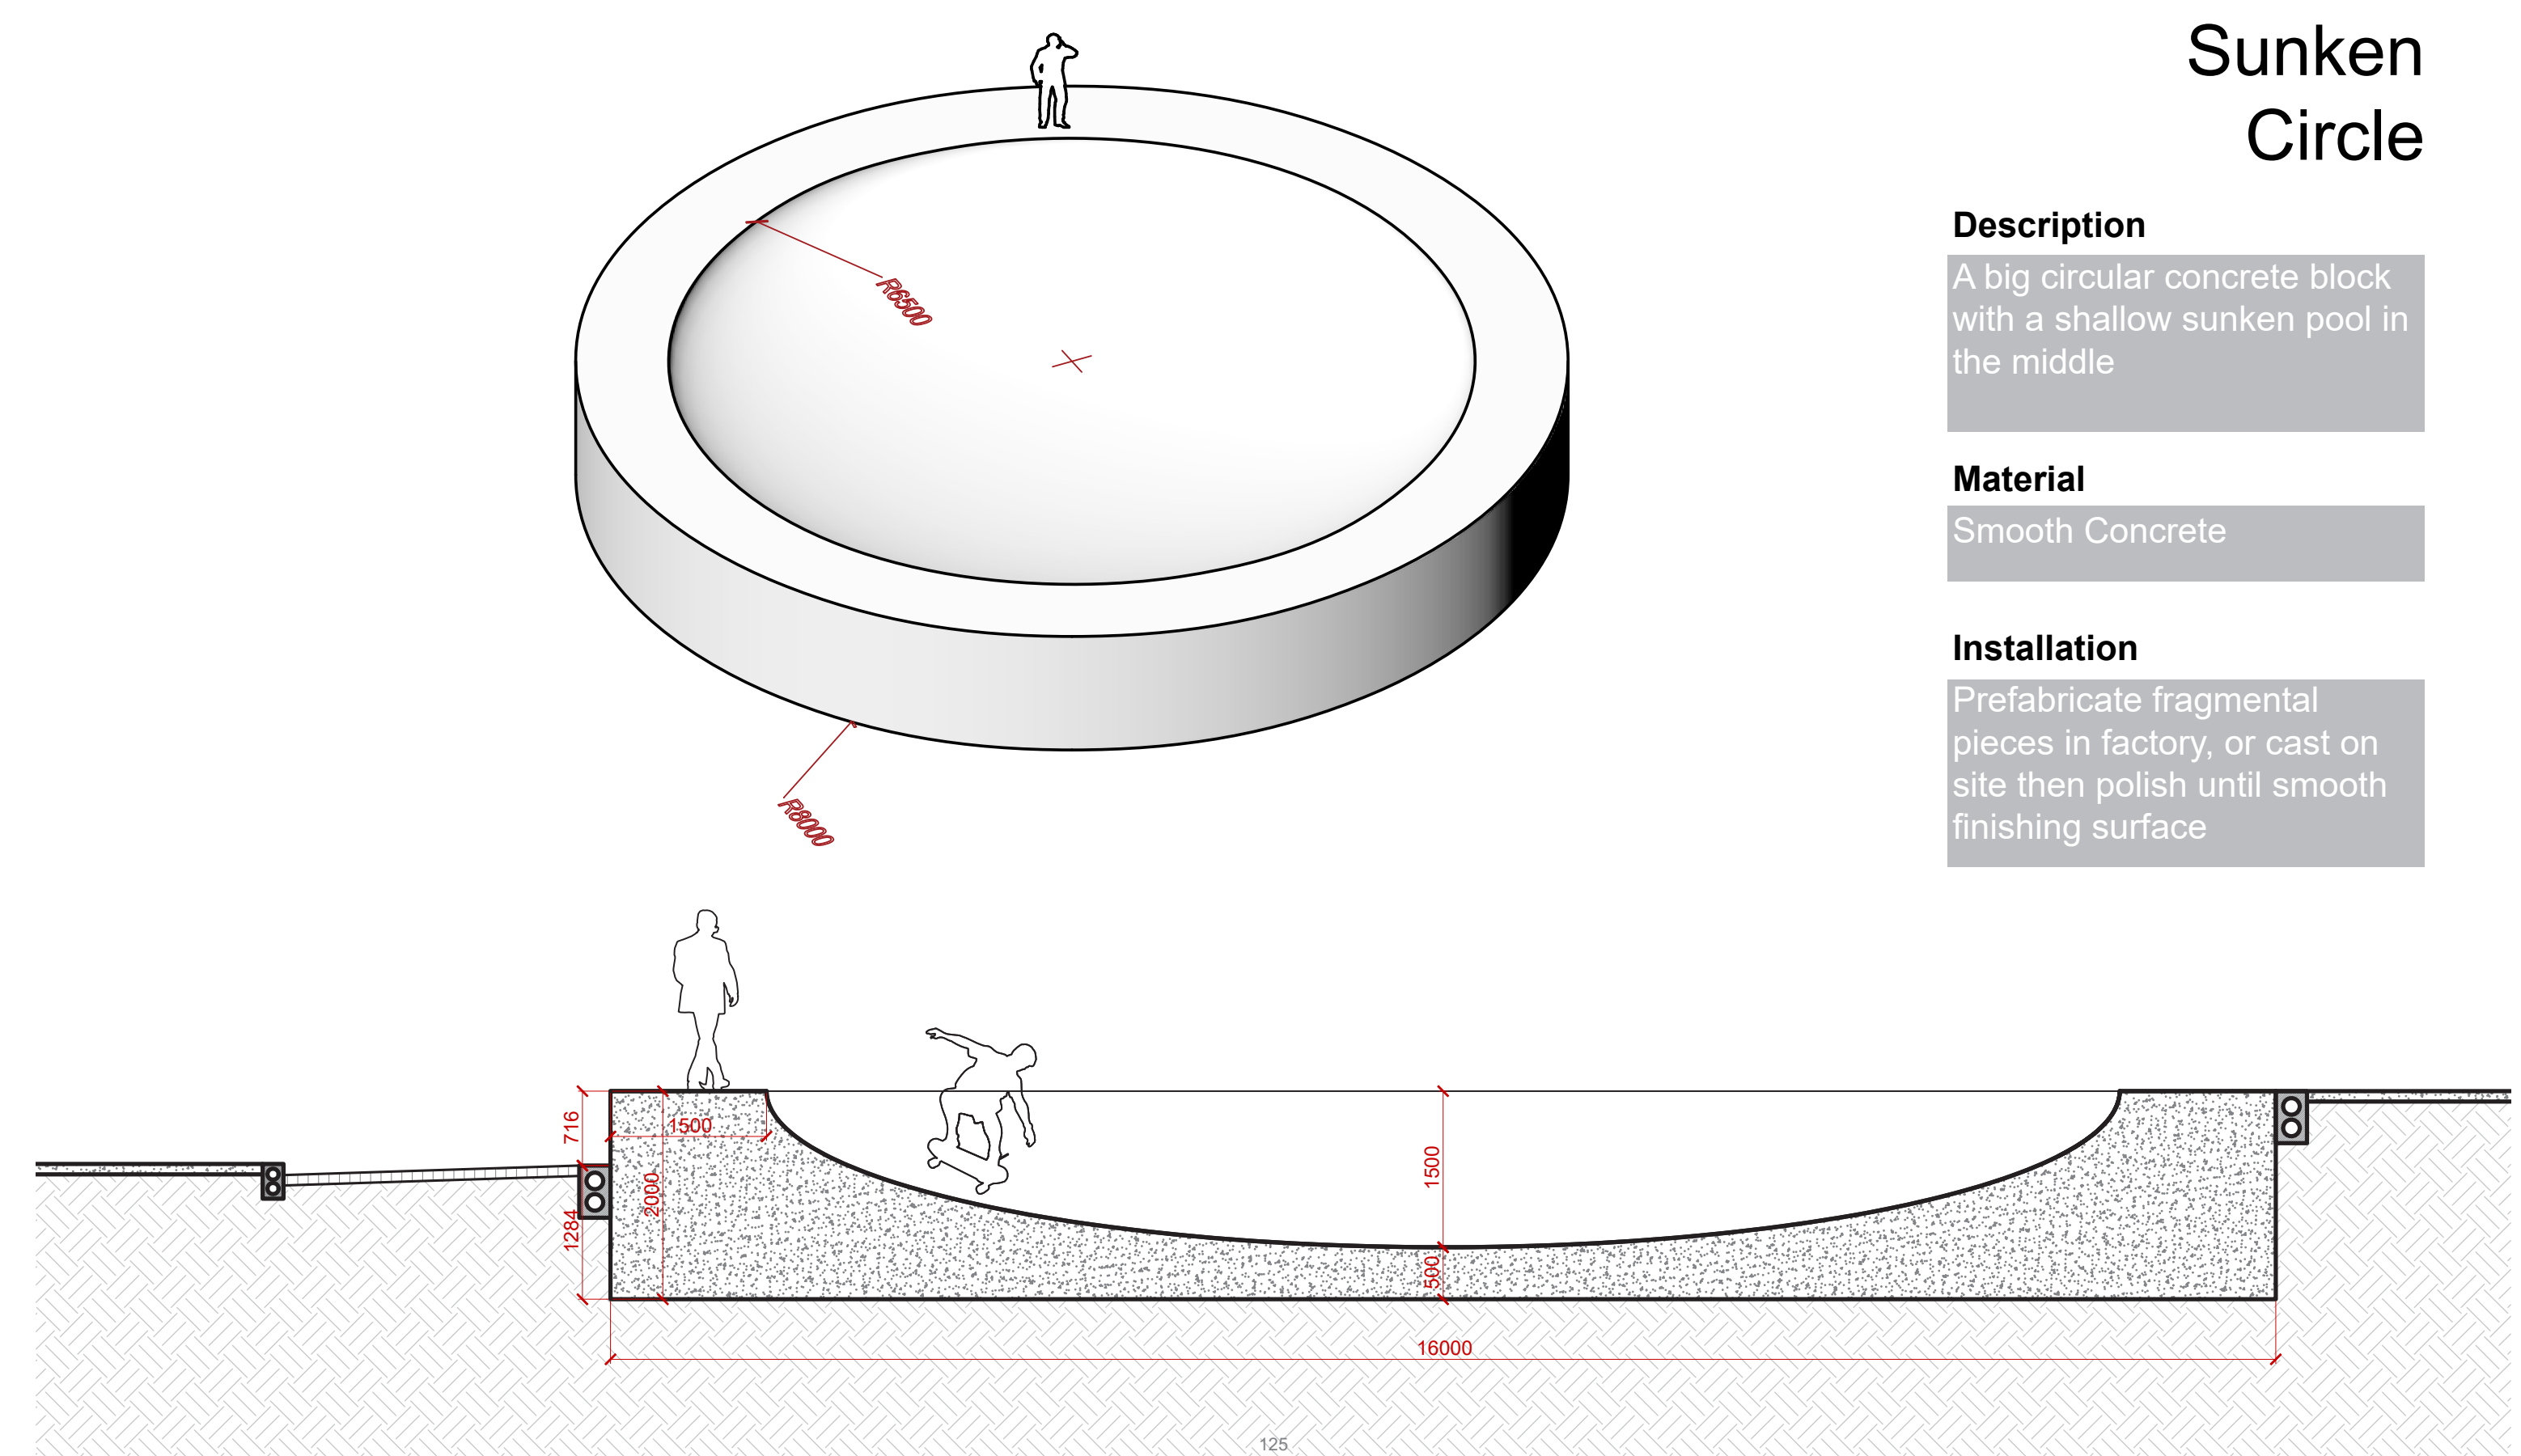

Section F-F 1:150

Section E-E 1:150

N2 Parque Armenia Plan 1:20

N2 Parque Armenia Section 1:20

Add-on Playful Surfaces Manual

**P 03**

**Inclining Parallelograms**

**Description**  
A series of parallelogram concrete blocks with 6-degree-inclining top surface in different directions

**Material**  
Smooth Concrete

**Installation**  
Prefabricate individual pieces in factory, or cast on site then polish until smooth finishing surface

Add-on Playful Surfaces Manual

**P 04**

**Sunken Circle**

**Description**  
A big circular concrete block with a shallow sunken pool in the middle

**Material**  
Smooth Concrete

**Installation**  
Prefabricate fragmental pieces in factory, or cast on site then polish until smooth finishing surface

N1 Gas Station Plan 1:20

N1 Gas Station Section 1:20

Add-on Playful Surfaces Manual

**P 05**  
Truncated Cone

**Description**  
A big truncated-cone-shape concrete block with a smooth surface merging into the flat ground level