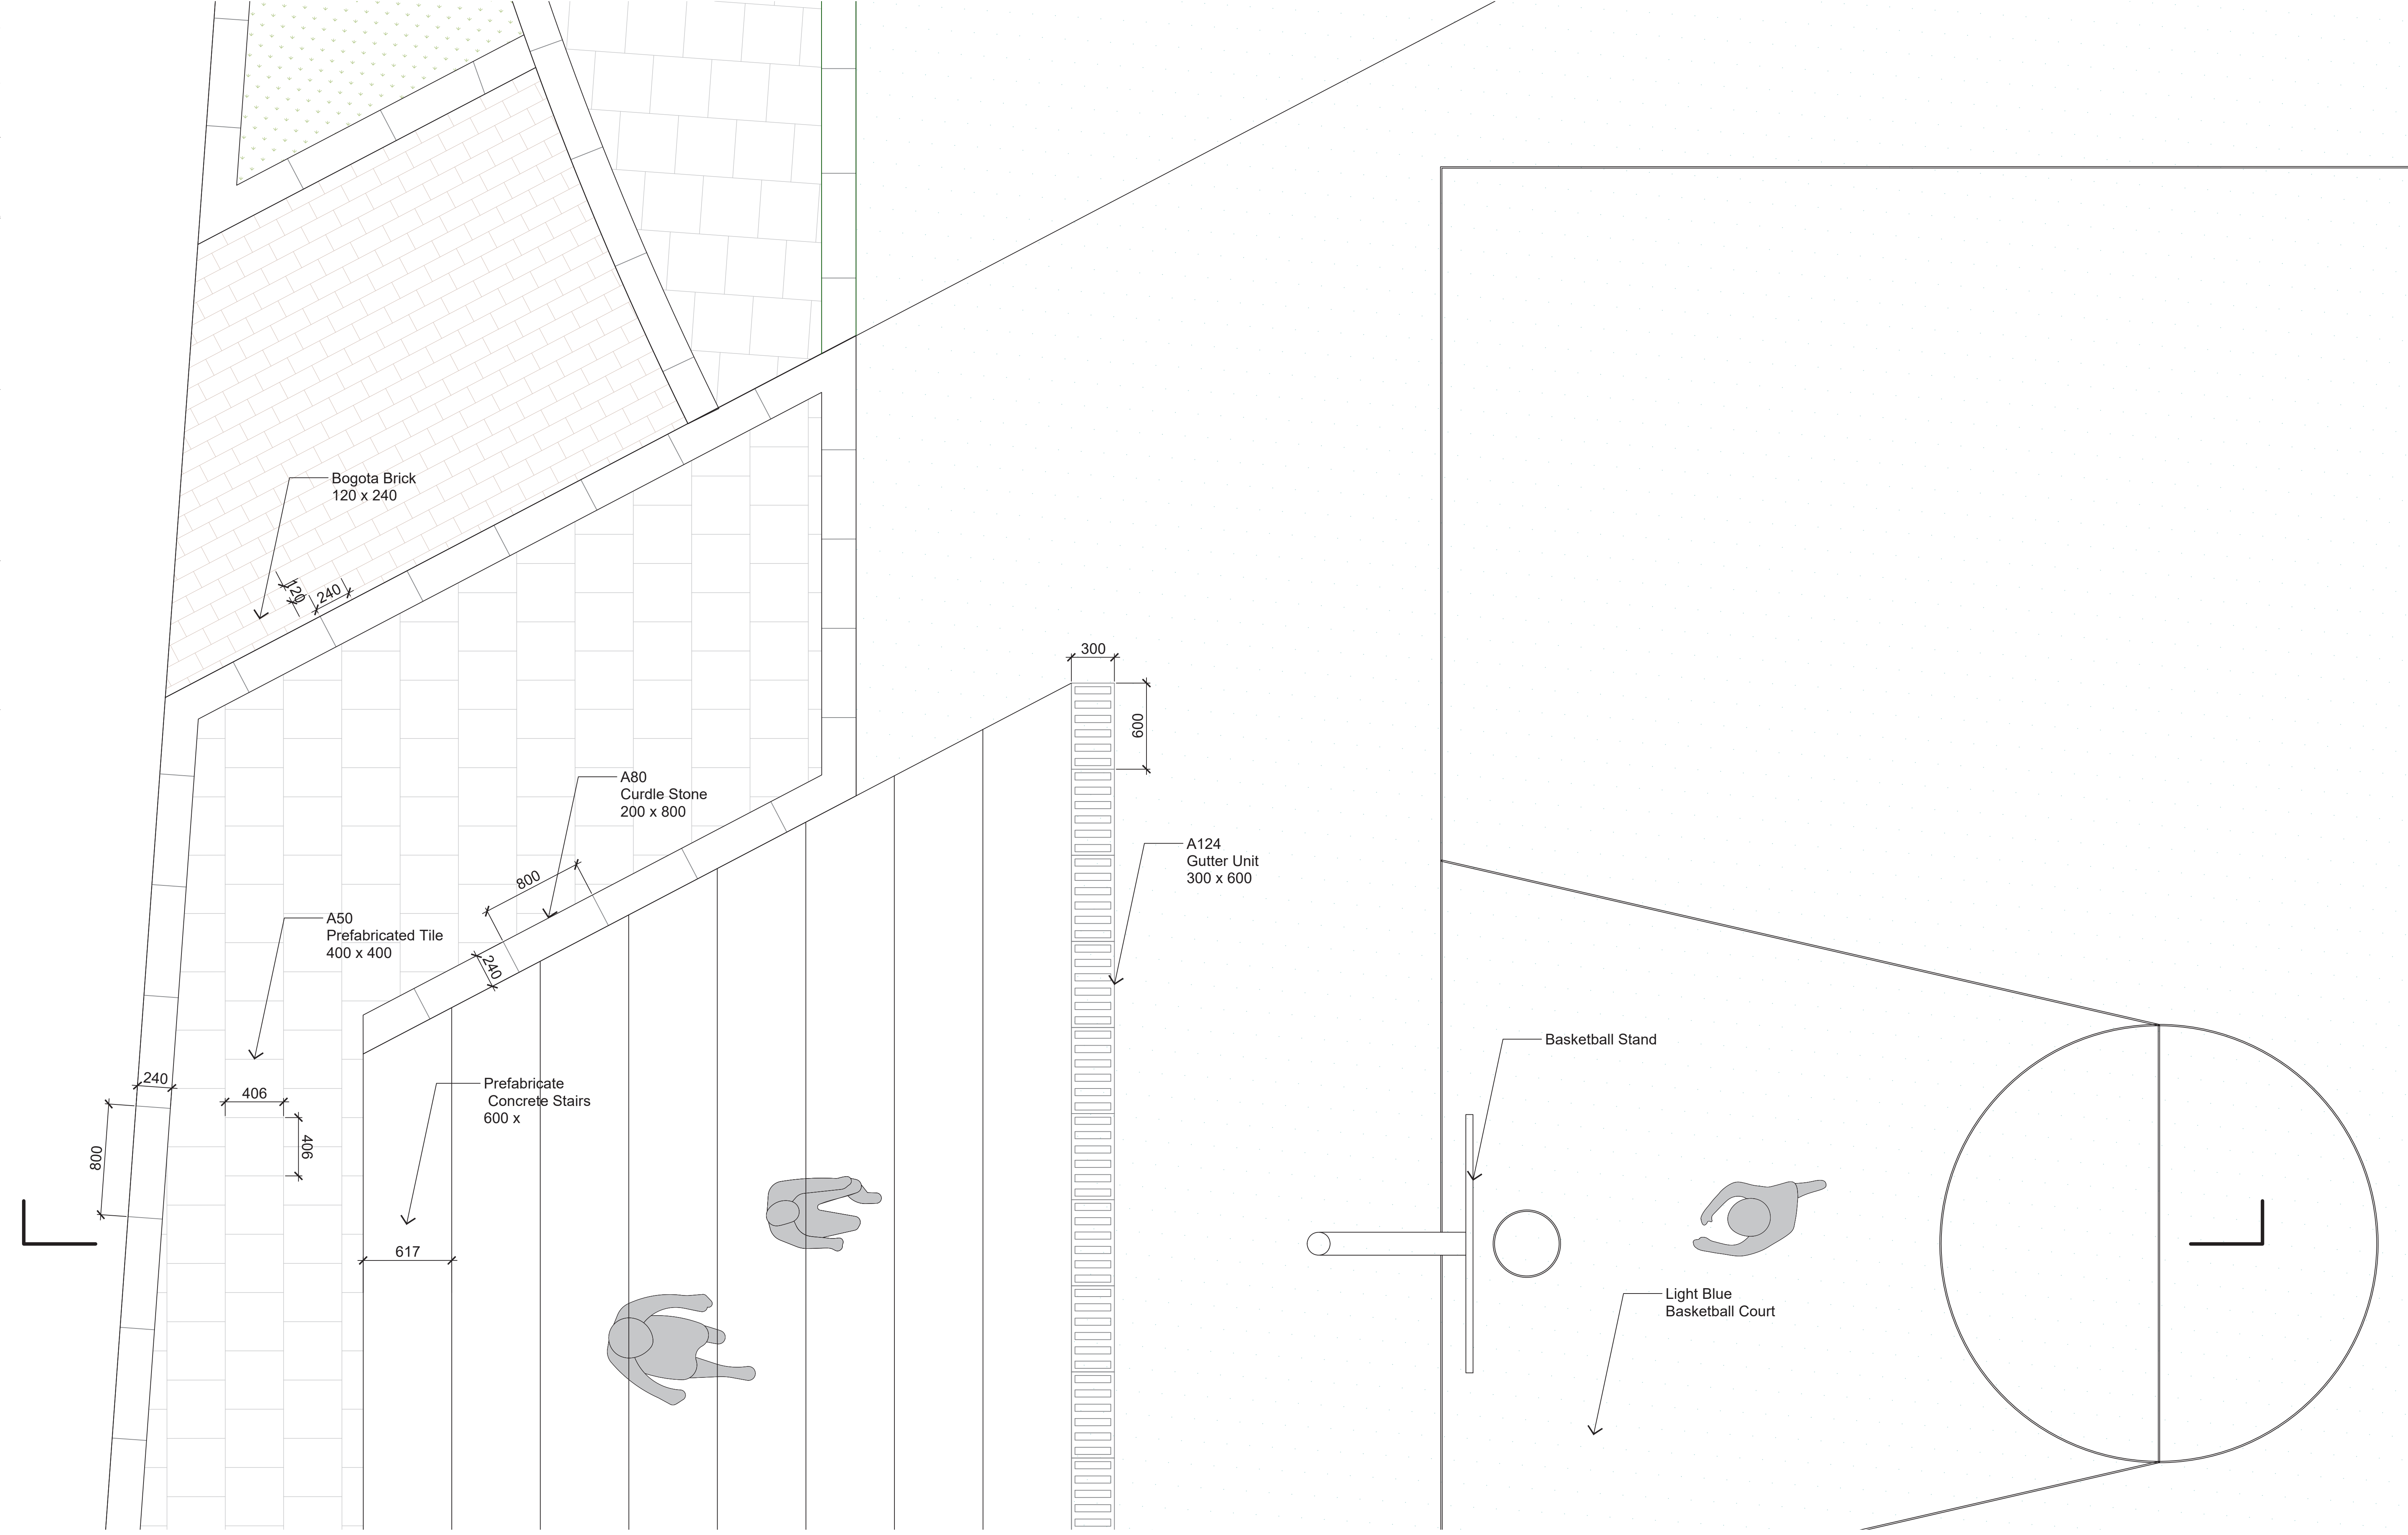

2.5D PLAYGROUNDS FOR BOGOTÁ

N2 Parque Armenia Plan 1:150

Section D-D 1:150

Section C-C 1:150

N1 Gas Station Plan 1:150

Section B-B 1:150

Section A-A 1:150

N3 Skatepark Plan 1:150

Section F-F 1:150

Section E-E 1:150

N2 Parque Armenia Plan 1:20

N2 Parque Armenia Section 1:20

Add-on Playful Surfaces Manual

**P 03**

**Inclining Parallelograms**

**Description**  
A series of parallelogram concrete blocks with 6-degree-inclining top surface in different directions

**Description**  
A big circular concrete block with a shallow sunken pool in the middle

**Material**  
Smooth Concrete

**Installation**  
Prefabricate fragmental pieces in factory, or cast on site then polish until smooth finishing surface

N1 Gas Station Plan 1:20

N1 Gas Station Section 1:20

Add-on Playful Surfaces Manual

**P 05**  
Truncated Cone

**Description**  
A big truncated-cone-shape concrete block with a smooth surface merging into the flat ground level