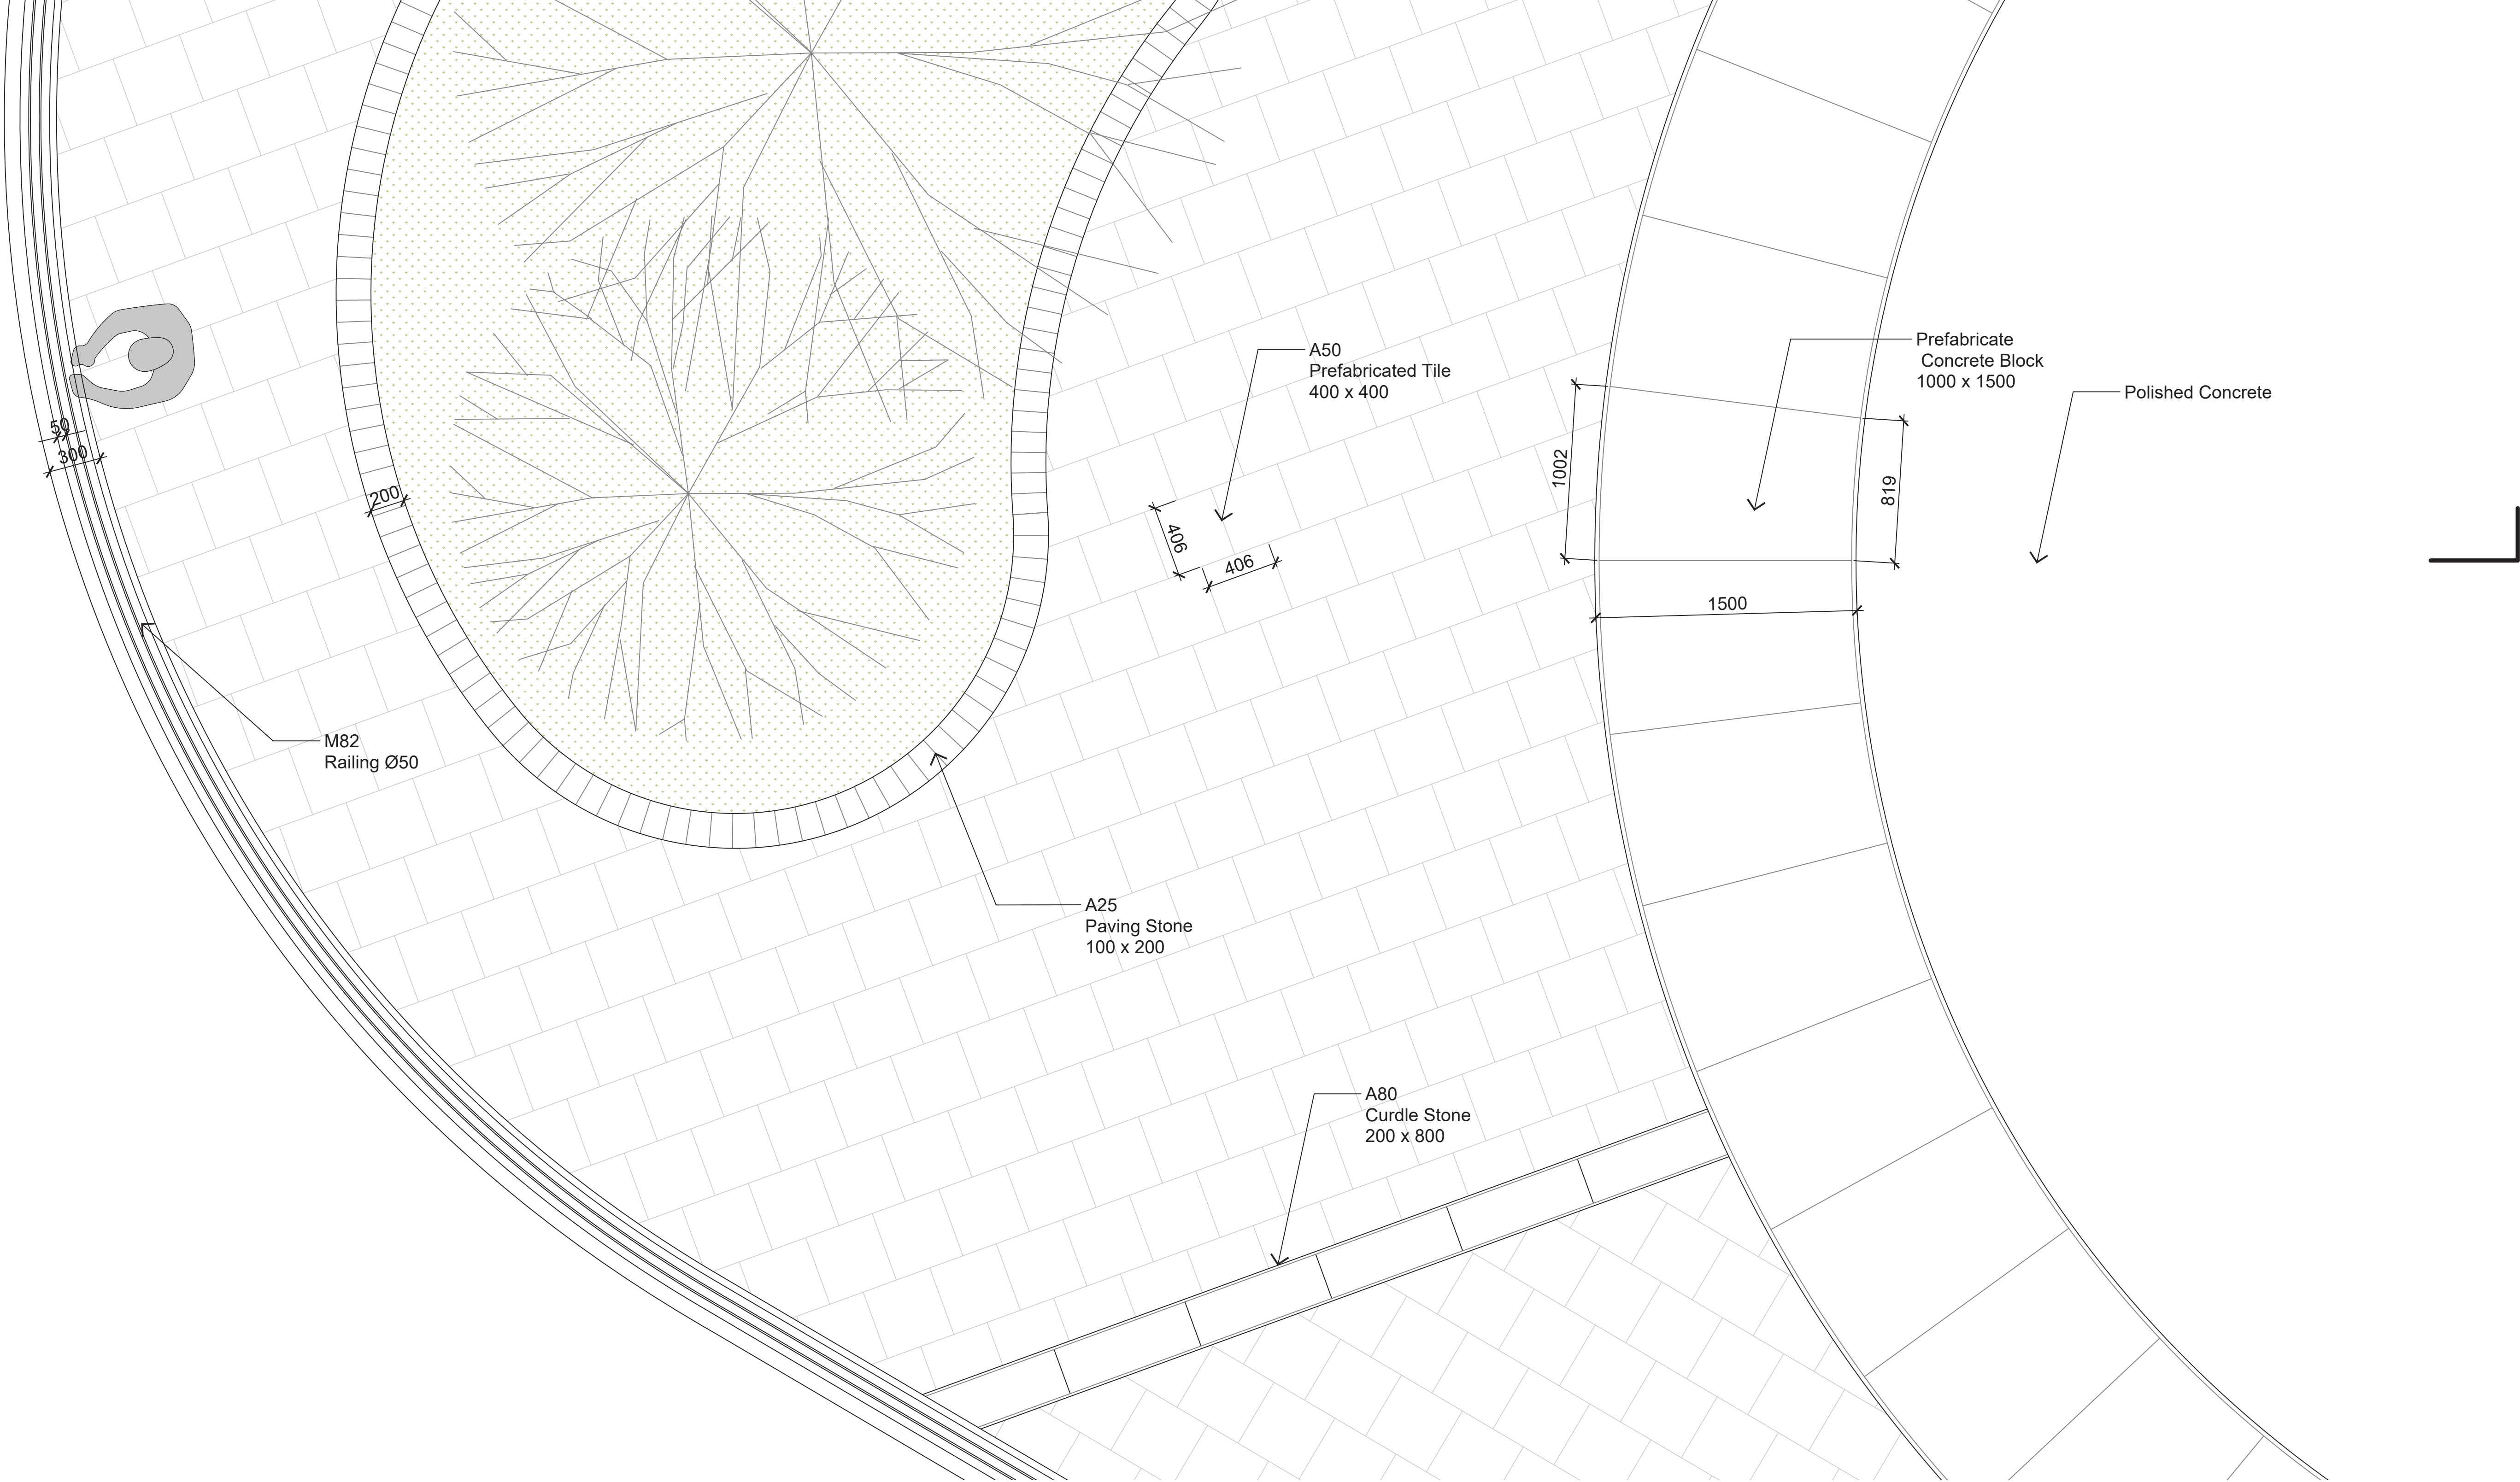

2.5D PLAYGROUNDS FOR BOGOTÁ

N2 Parque Armenia Plan 1:150

Section D-D 1:150

Section C-C 1:150

N1 Gas Station Plan 1:150

Section B-B 1:150

Section A-A 1:150

N3 Skatepark Plan 1:150

Section F-F 1:150

Section E-E 1:150

N2 Parque Armenia Plan 1:20

N2 Parque Armenia Section 1:20

Add-on Playful Surfaces Manual

**P 03**

**Inclining Parallelograms**

**Description**  
A series of parallelogram concrete blocks with 6-degree-inclining top surface in different directions

**Description**  
A big circular concrete block with a shallow sunken pool in the middle

**Material**  
Smooth Concrete

**Installation**  
Prefabricate fragmental pieces in factory, or cast on site then polish until smooth finishing surface

N1 Gas Station Plan 1:20

N1 Gas Station Section 1:20

Add-on Playful Surfaces Manual

**P 05**  
Truncated Cone

**Description**  
A big truncated-cone-shape concrete block with a smooth surface merging into the flat ground level