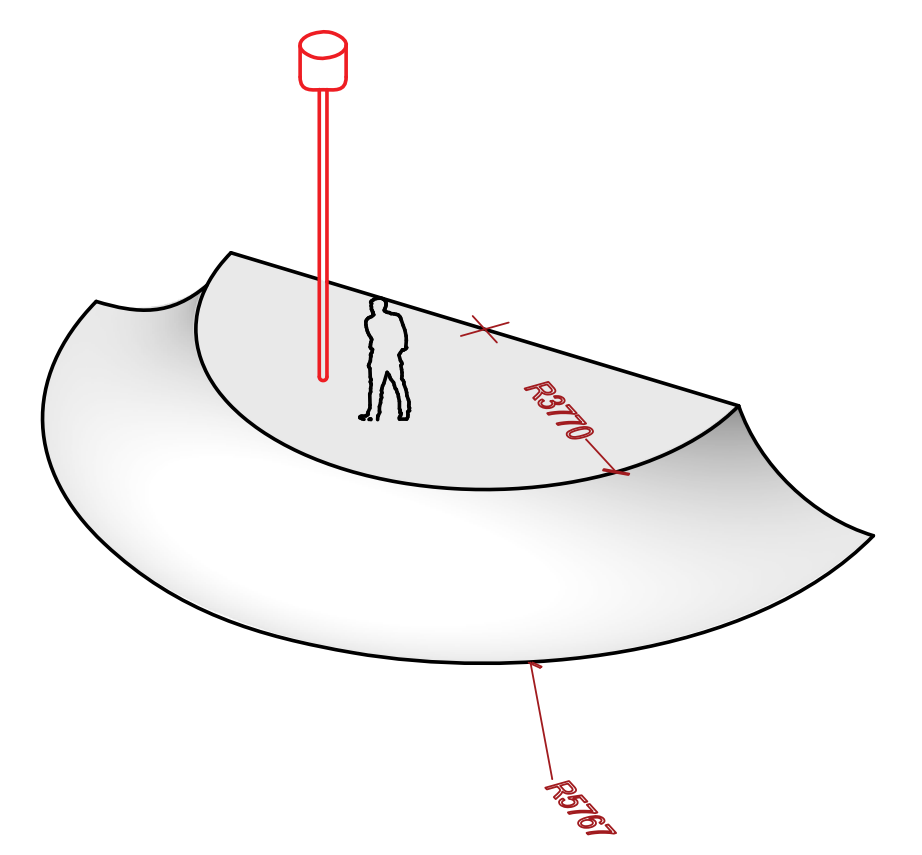

Add-on Playful Surfaces Manual

P 05
Truncated Cone

Description
A big truncated-cone-shape concrete block with a smooth surface merging into the flat ground level

Material
Smooth Concrete

Installation
Prefabricate fragmental pieces in factory, or cast on site then polish until smooth finishing surface

Extended Urban Design Manual
Material Ingredients of 2.5D Playgrounds

M 91 Material Ingredients of 2.5D Playgrounds	P 02 Stepping Triangles	A 50 Material Ingredients of 2.5D Playgrounds	F 200 Material Ingredients of 2.5D Playgrounds