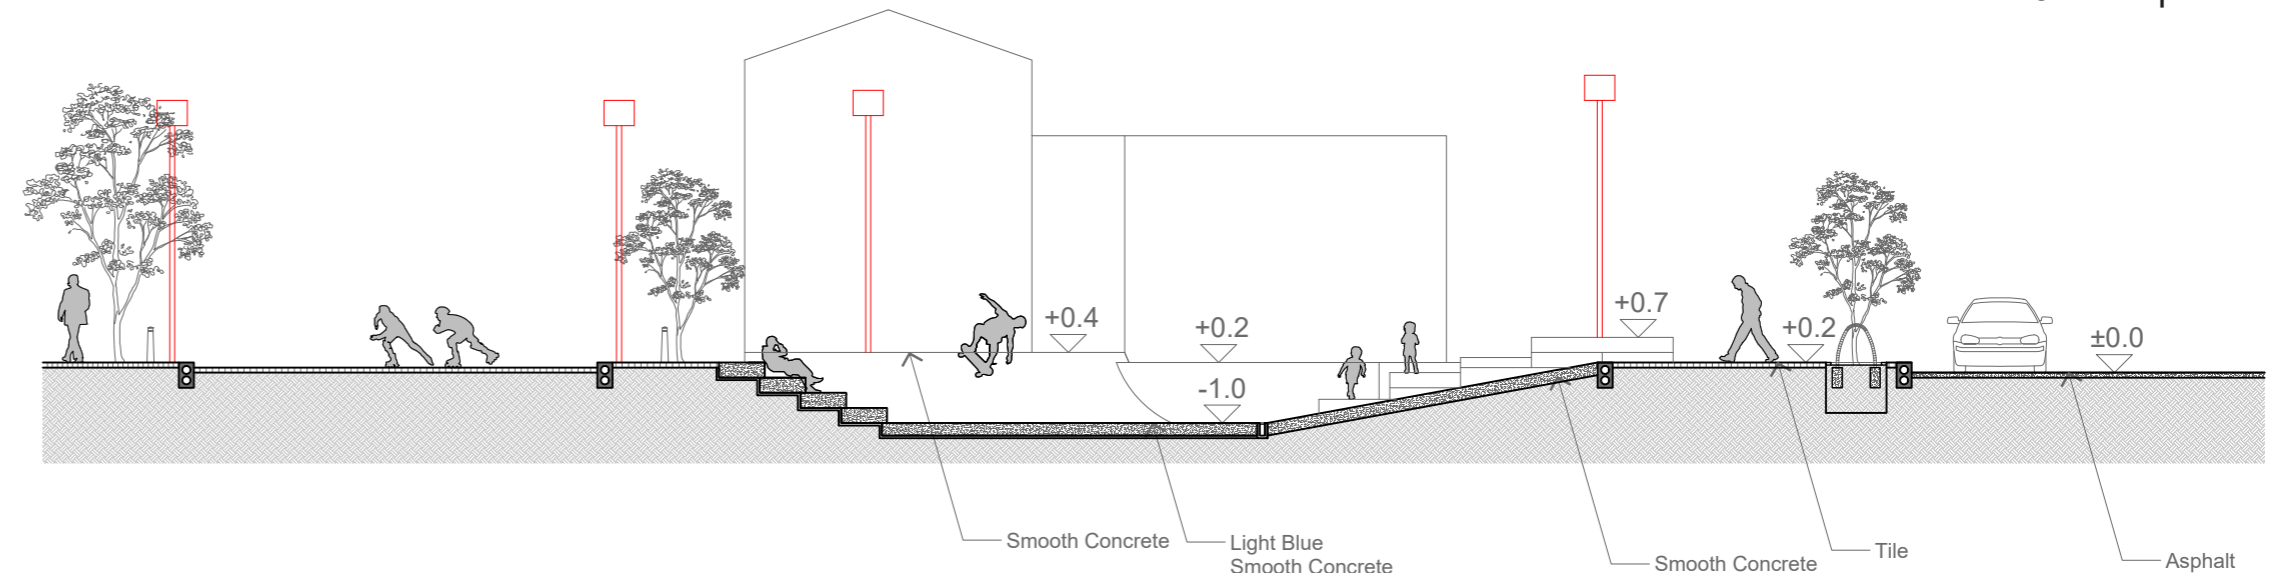

2.5D PLAYGROUNDS FOR BOGOTÁ

N2 Parque Armenia Plan 1:150

Section D-D 1:150

Section C-C 1:150

N1 Gas Station Plan 1:150

Section B-B 1:150

Section A-A 1:150

N3 Skatepark Plan 1:150

Section F-F 1:150

Section E-E 1:150

N2 Parque Armenia Plan 1:20

N2 Parque Armenia Section 1:20

Add-on Playful Surfaces Manual

**P 03**

**Inclining Parallelograms**

**Description**  
A series of parallelogram concrete blocks with 6-degree-inclining top surface in different directions

**Description**  
A big circular concrete block with a shallow sunken pool in the middle

**Material**  
Smooth Concrete

**Installation**  
Prefabricate fragmental pieces in factory, or cast on site then polish until smooth finishing surface

N1 Gas Station Plan 1:20

N1 Gas Station Section 1:20

Add-on Playful Surfaces Manual

**P 05**  
Truncated Cone

**Description**  
A big truncated-cone-shape concrete block with a smooth surface merging into the flat ground level