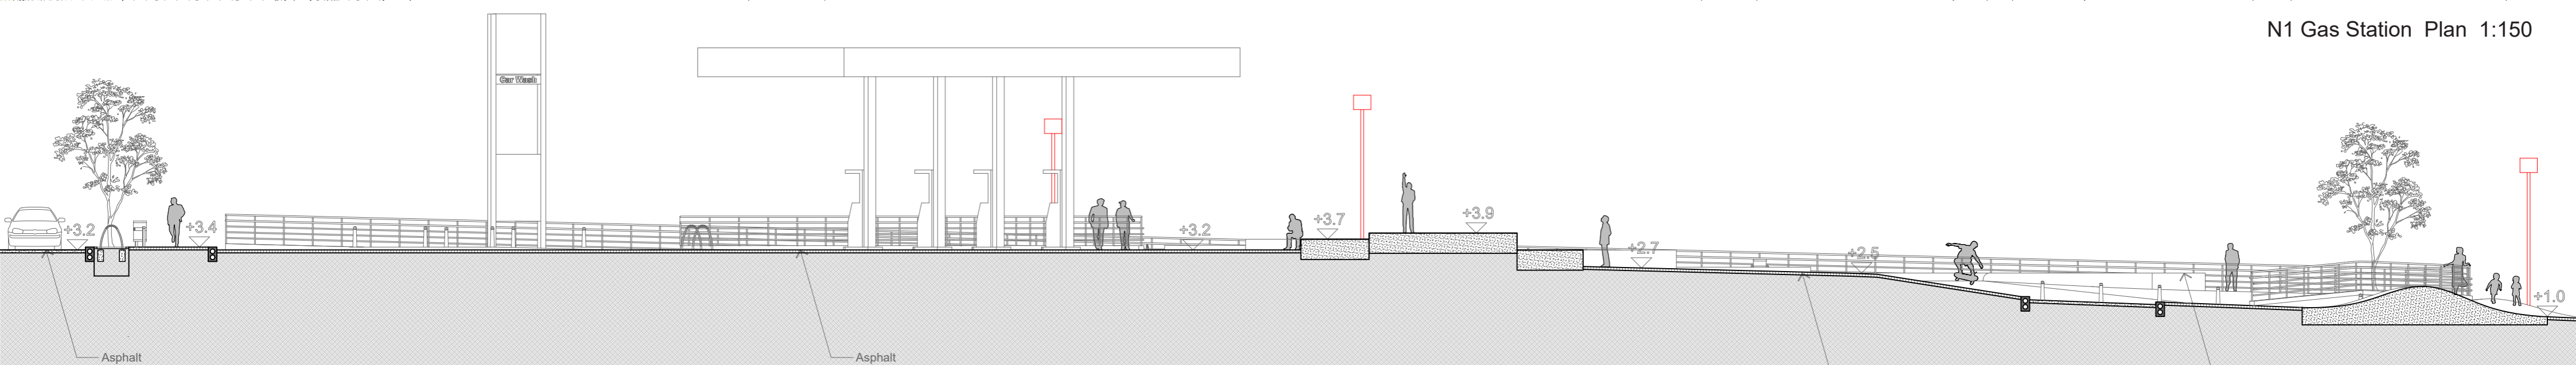

2.5D PLAYGROUNDS FOR BOGOTÁ

N2 Parque Armenia Plan 1:150

Section D-D 1:150

Section C-C 1:150

N1 Gas Station Plan 1:150

Section B-B 1:150

Section A-A 1:150

N3 Skatepark Plan 1:150

Section F-F 1:150

Section E-E 1:150

N2 Parque Armenia Plan 1:20

N2 Parque Armenia Section 1:20

Add-on Playful Surfaces Manual

**P 03**

**Inclining Parallelograms**

**Description**  
A series of parallelogram concrete blocks with 6-degree-inclining top surface in different directions

**Description**  
A big circular concrete block with a shallow sunken pool in the middle

**Material**  
Smooth Concrete

**Installation**  
Prefabricate fragmental pieces in factory, or cast on site then polish until smooth finishing surface

N1 Gas Station Plan 1:20

N1 Gas Station Section 1:20

Add-on Playful Surfaces Manual

**P 05**  
Truncated Cone

**Description**  
A big truncated-cone-shape concrete block with a smooth surface merging into the flat ground level