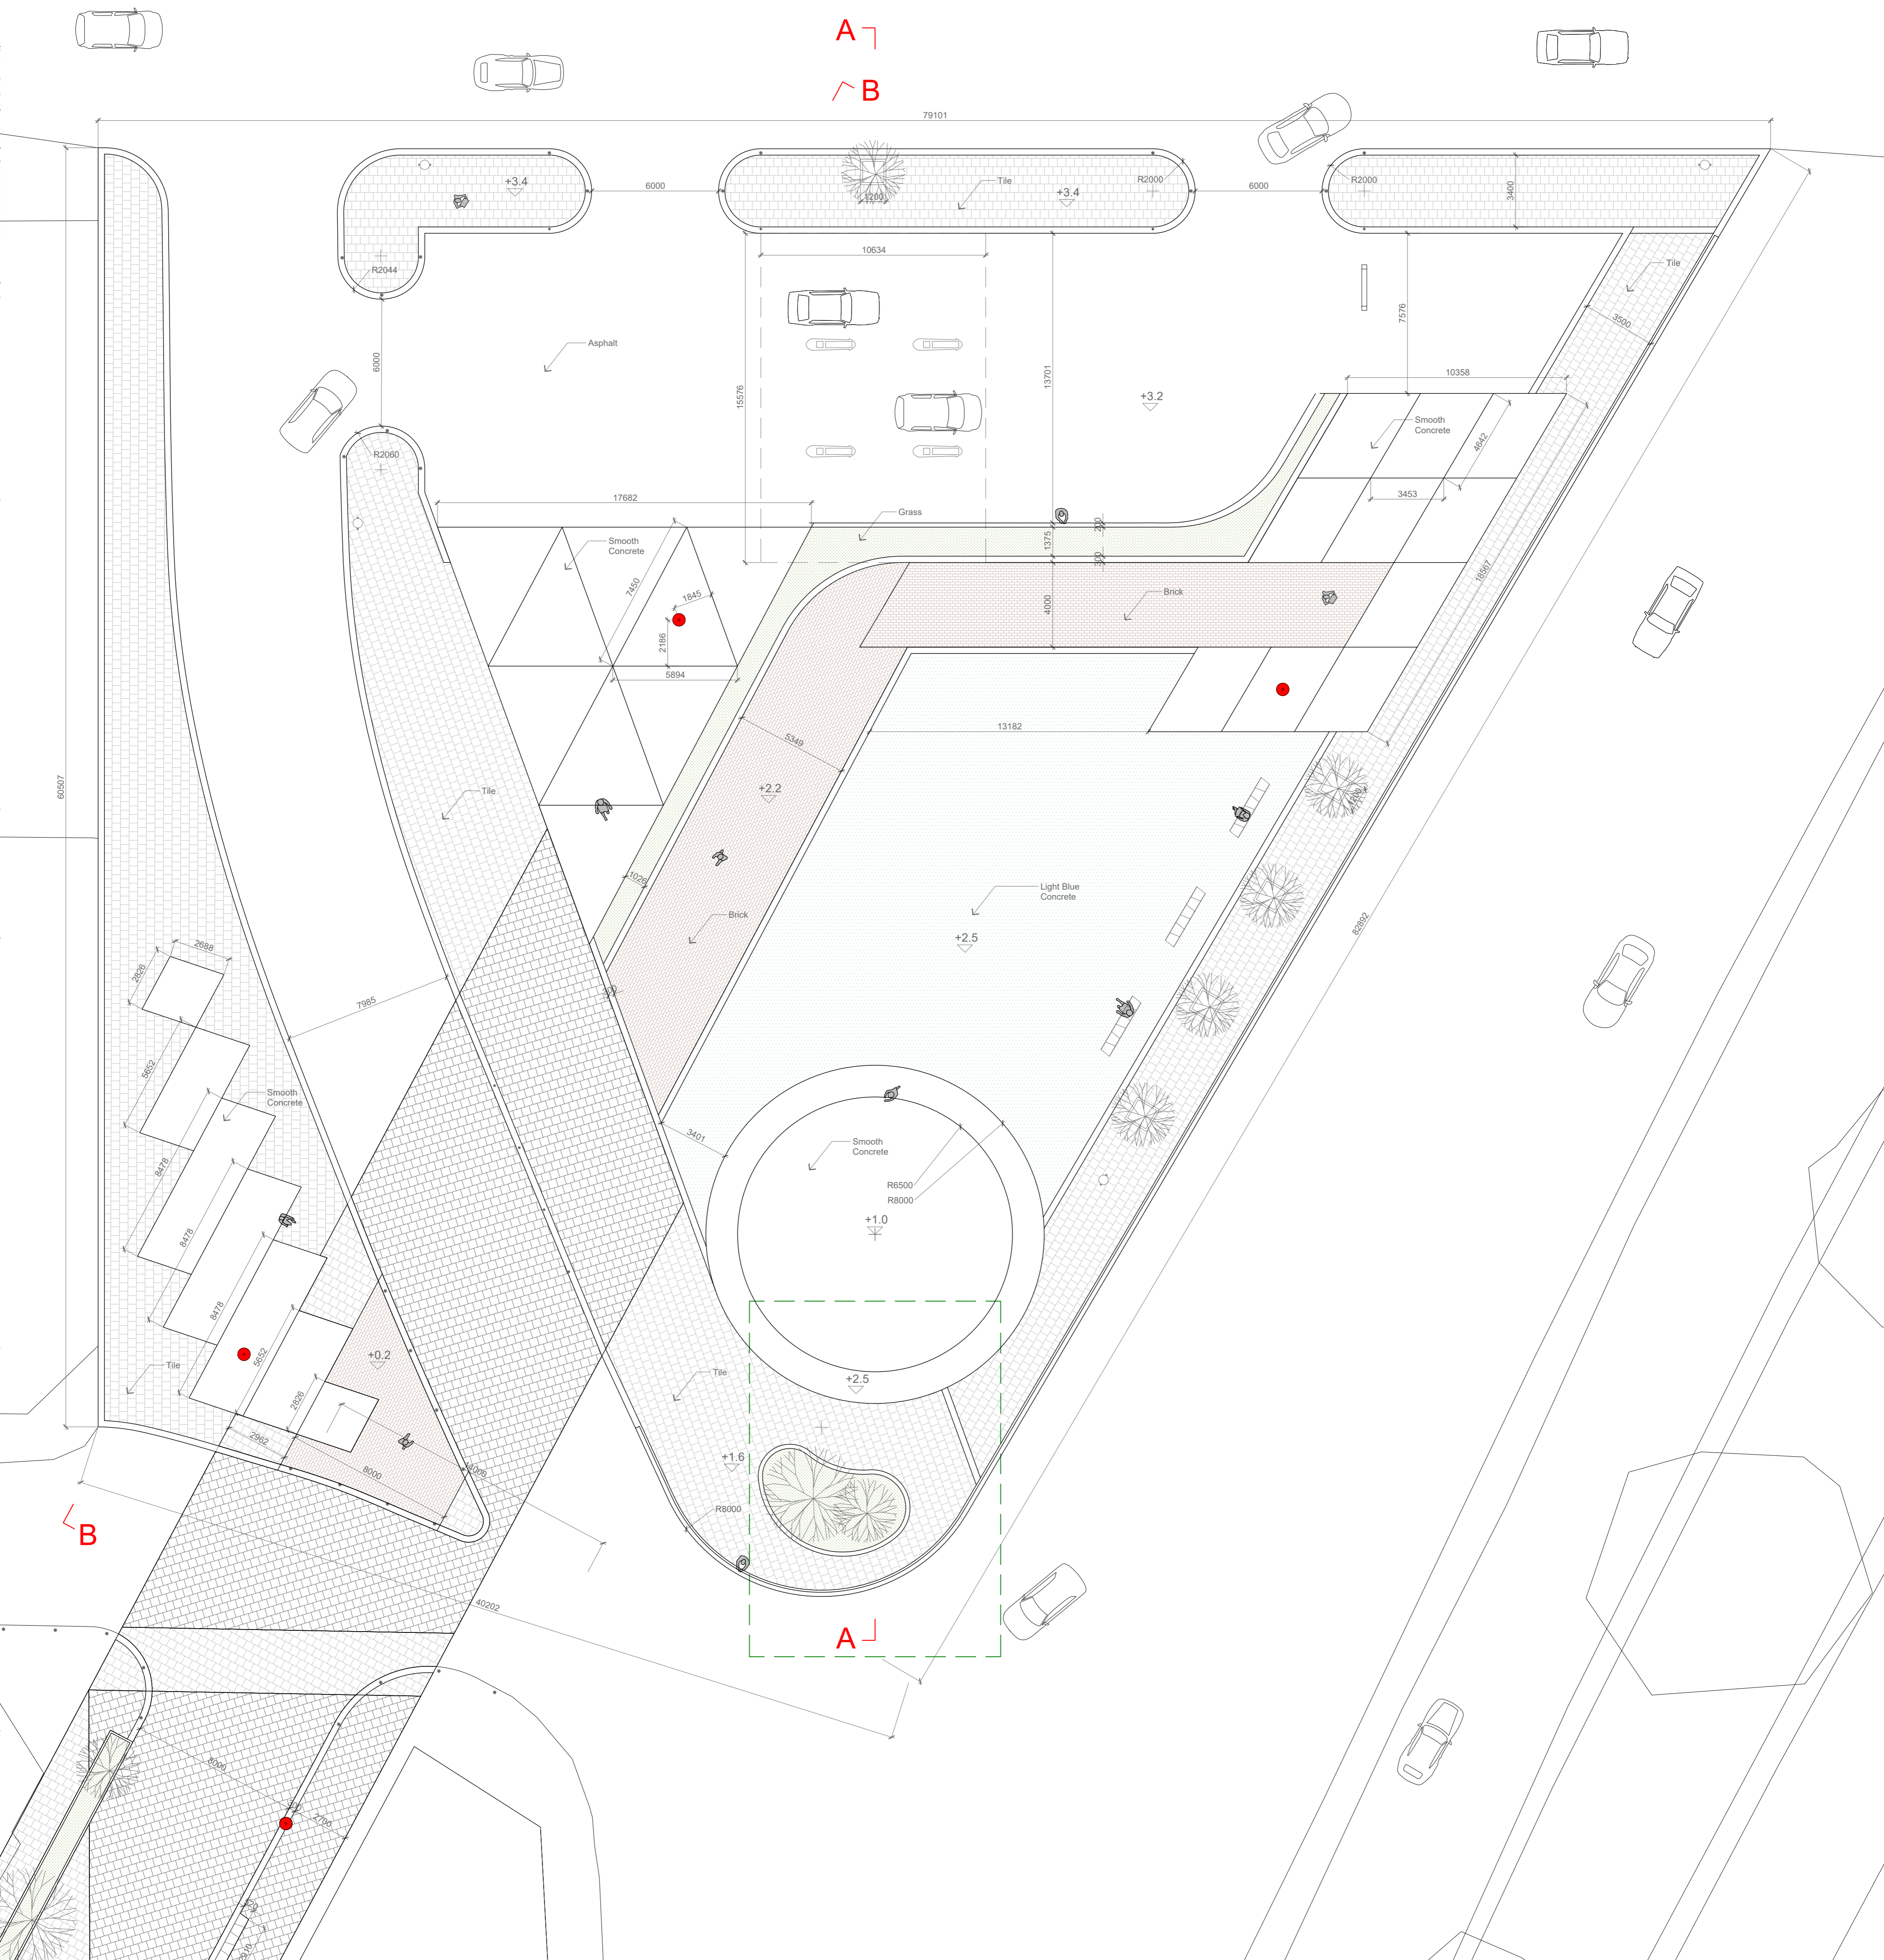

2.5D PLAYGROUNDS FOR BOGOTÁ

N2 Parque Armenia Plan 1:150

Section D-D 1:150

Section C-C 1:150

N1 Gas Station Plan 1:150

Section B-B 1:150

Section A-A 1:150

N3 Skatepark Plan 1:150

Section F-F 1:150

Section E-E 1:150

N2 Parque Armenia Plan 1:20

N2 Parque Armenia Section 1:20

Add-on Playful Surfaces Manual

**P 03**

**Inclining Parallelograms**

**Description**  
A series of parallelogram concrete blocks with 6-degree-inclining top surface in different directions

**Description**  
A big circular concrete block with a shallow sunken pool in the middle

**Material**  
Smooth Concrete

**Installation**  
Prefabricate fragmental pieces in factory, or cast on site then polish until smooth finishing surface

N1 Gas Station Plan 1:20

N1 Gas Station Section 1:20

Add-on Playful Surfaces Manual

**P 05**  
Truncated Cone

**Description**  
A big truncated-cone-shape concrete block with a smooth surface merging into the flat ground level