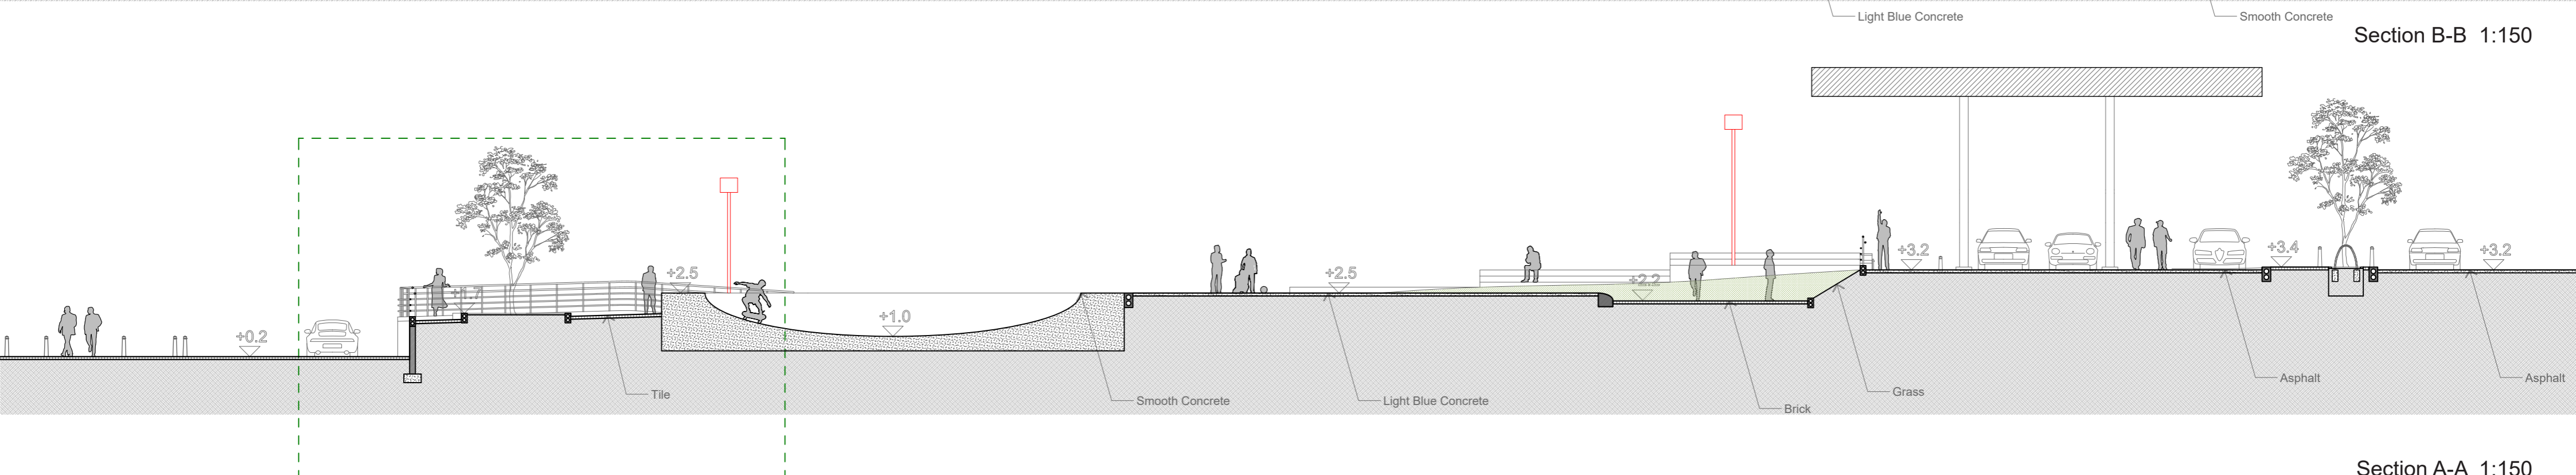

2.5D PLAYGROUNDS FOR BOGOTÁ

N2 Parque Armenia Plan 1:150

Section D-D 1:150

Section C-C 1:150

N1 Gas Station Plan 1:150

Section B-B 1:150

Section A-A 1:150

N3 Skatepark Plan 1:150

Section F-F 1:150

Section E-E 1:150

N2 Parque Armenia Plan 1:20

N2 Parque Armenia Section 1:20

Add-on Playful Surfaces Manual

**P 03**

**Inclining Parallelograms**

**Description**  
A series of parallelogram concrete blocks with 6-degree-inclining top surface in different directions

**Description**  
A big circular concrete block with a shallow sunken pool in the middle

**Material**  
Smooth Concrete

**Installation**  
Prefabricate fragmental pieces in factory, or cast on site then polish until smooth finishing surface

N1 Gas Station Plan 1:20

N1 Gas Station Section 1:20

Add-on Playful Surfaces Manual

**P 05**  
Truncated Cone

**Description**  
A big truncated-cone-shape concrete block with a smooth surface merging into the flat ground level