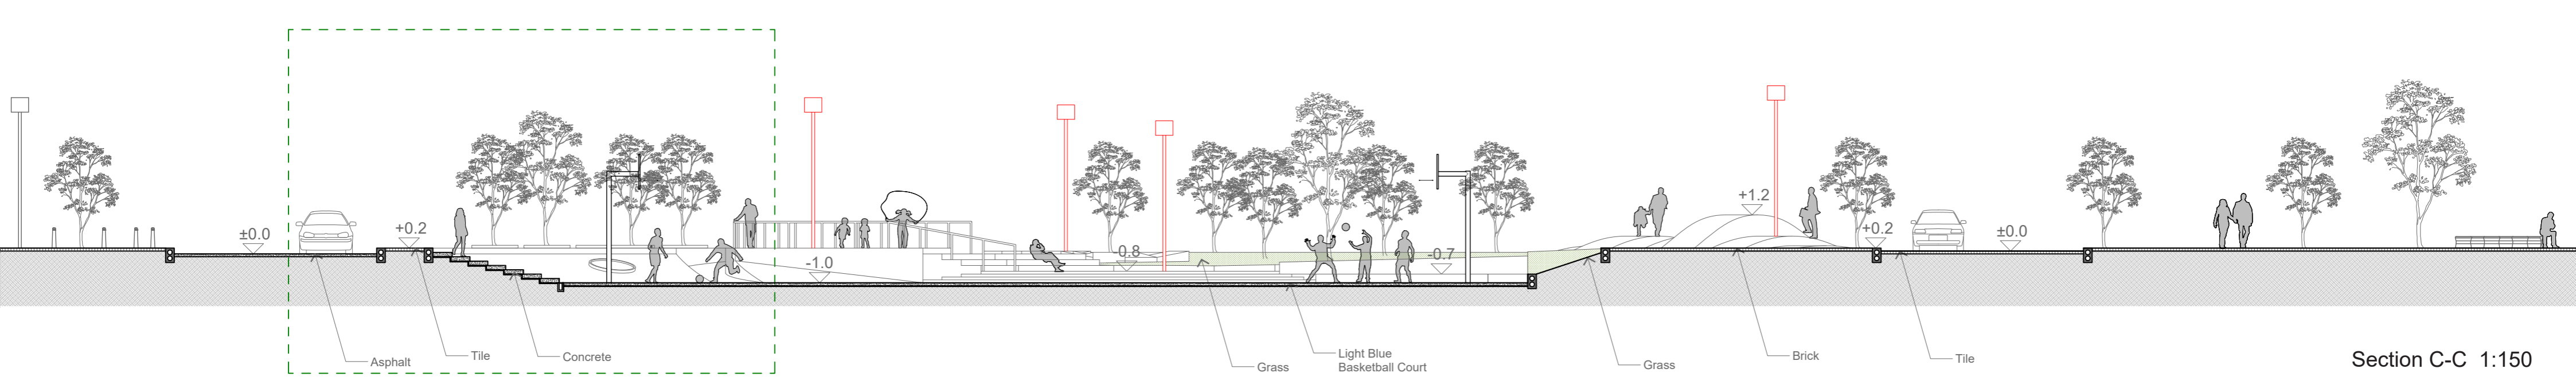

2.5D PLAYGROUNDS FOR BOGOTÁ

N2 Parque Armenia Plan 1:150

Section D-D 1:150

Section C-C 1:150

N1 Gas Station Plan 1:150

Section B-B 1:150

Section A-A 1:150

N3 Skatepark Plan 1:150

Section F-F 1:150

Section E-E 1:150

N2 Parque Armenia Plan 1:20

N2 Parque Armenia Section 1:20

Add-on Playful Surfaces Manual

**P 03**

**Inclining Parallelograms**

**Description**  
A series of parallelogram concrete blocks with 6-degree-inclining top surface in different directions

**Description**  
A big circular concrete block with a shallow sunken pool in the middle

**Material**  
Smooth Concrete

**Installation**  
Prefabricate fragmental pieces in factory, or cast on site then polish until smooth finishing surface

N1 Gas Station Plan 1:20

N1 Gas Station Section 1:20

Add-on Playful Surfaces Manual

**P 05**  
Truncated Cone

**Description**  
A big truncated-cone-shape concrete block with a smooth surface merging into the flat ground level