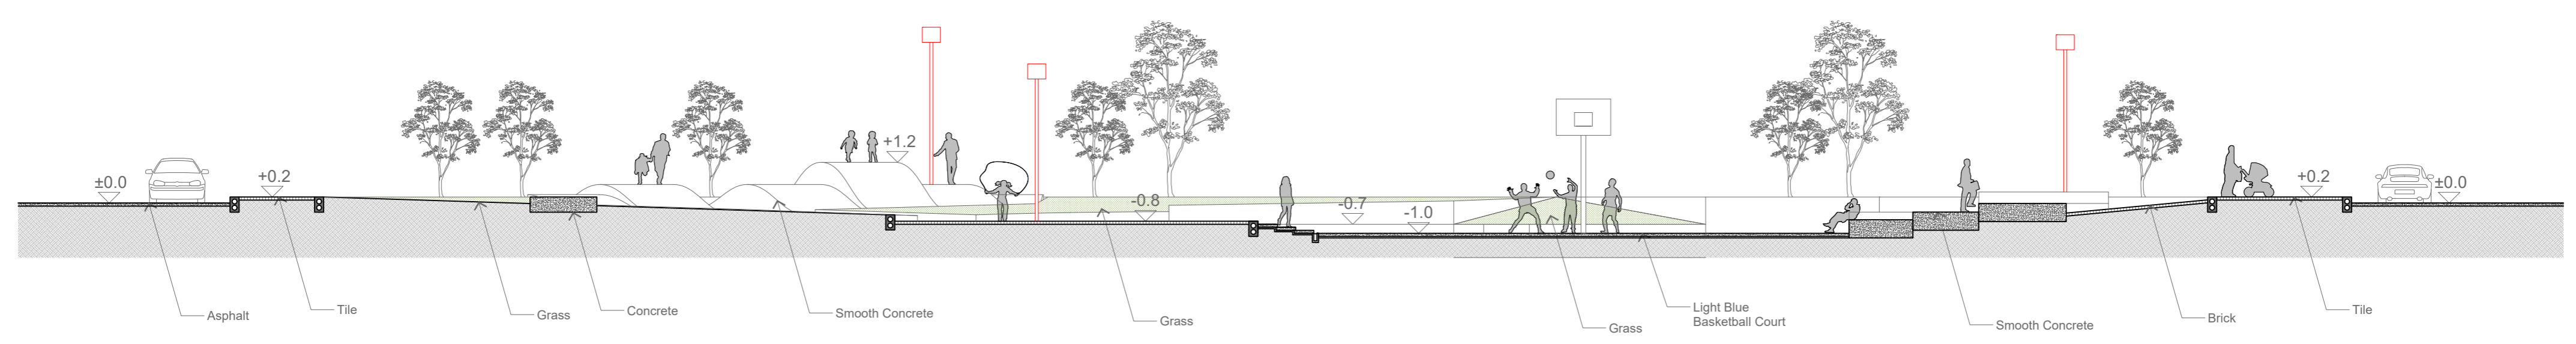

2.5D PLAYGROUNDS FOR BOGOTÁ

N2 Parque Armenia Plan 1:150

Section D-D 1:150

Section C-C 1:150

N1 Gas Station Plan 1:150

Section B-B 1:150

Section A-A 1:150

N3 Skatepark Plan 1:150

Section F-F 1:150

Section E-E 1:150

N2 Parque Armenia Plan 1:20

N2 Parque Armenia Section 1:20

Add-on Playful Surfaces Manual

**P 03**

**Inclining Parallelograms**

**Description**  
A series of parallelogram concrete blocks with 6-degree-inclining top surface in different directions

**Description**  
A big circular concrete block with a shallow sunken pool in the middle

**Material**  
Smooth Concrete

**Installation**  
Prefabricate fragmental pieces in factory, or cast on site then polish until smooth finishing surface

N1 Gas Station Plan 1:20

N1 Gas Station Section 1:20

Add-on Playful Surfaces Manual

**P 05**  
Truncated Cone

**Description**  
A big truncated-cone-shape concrete block with a smooth surface merging into the flat ground level