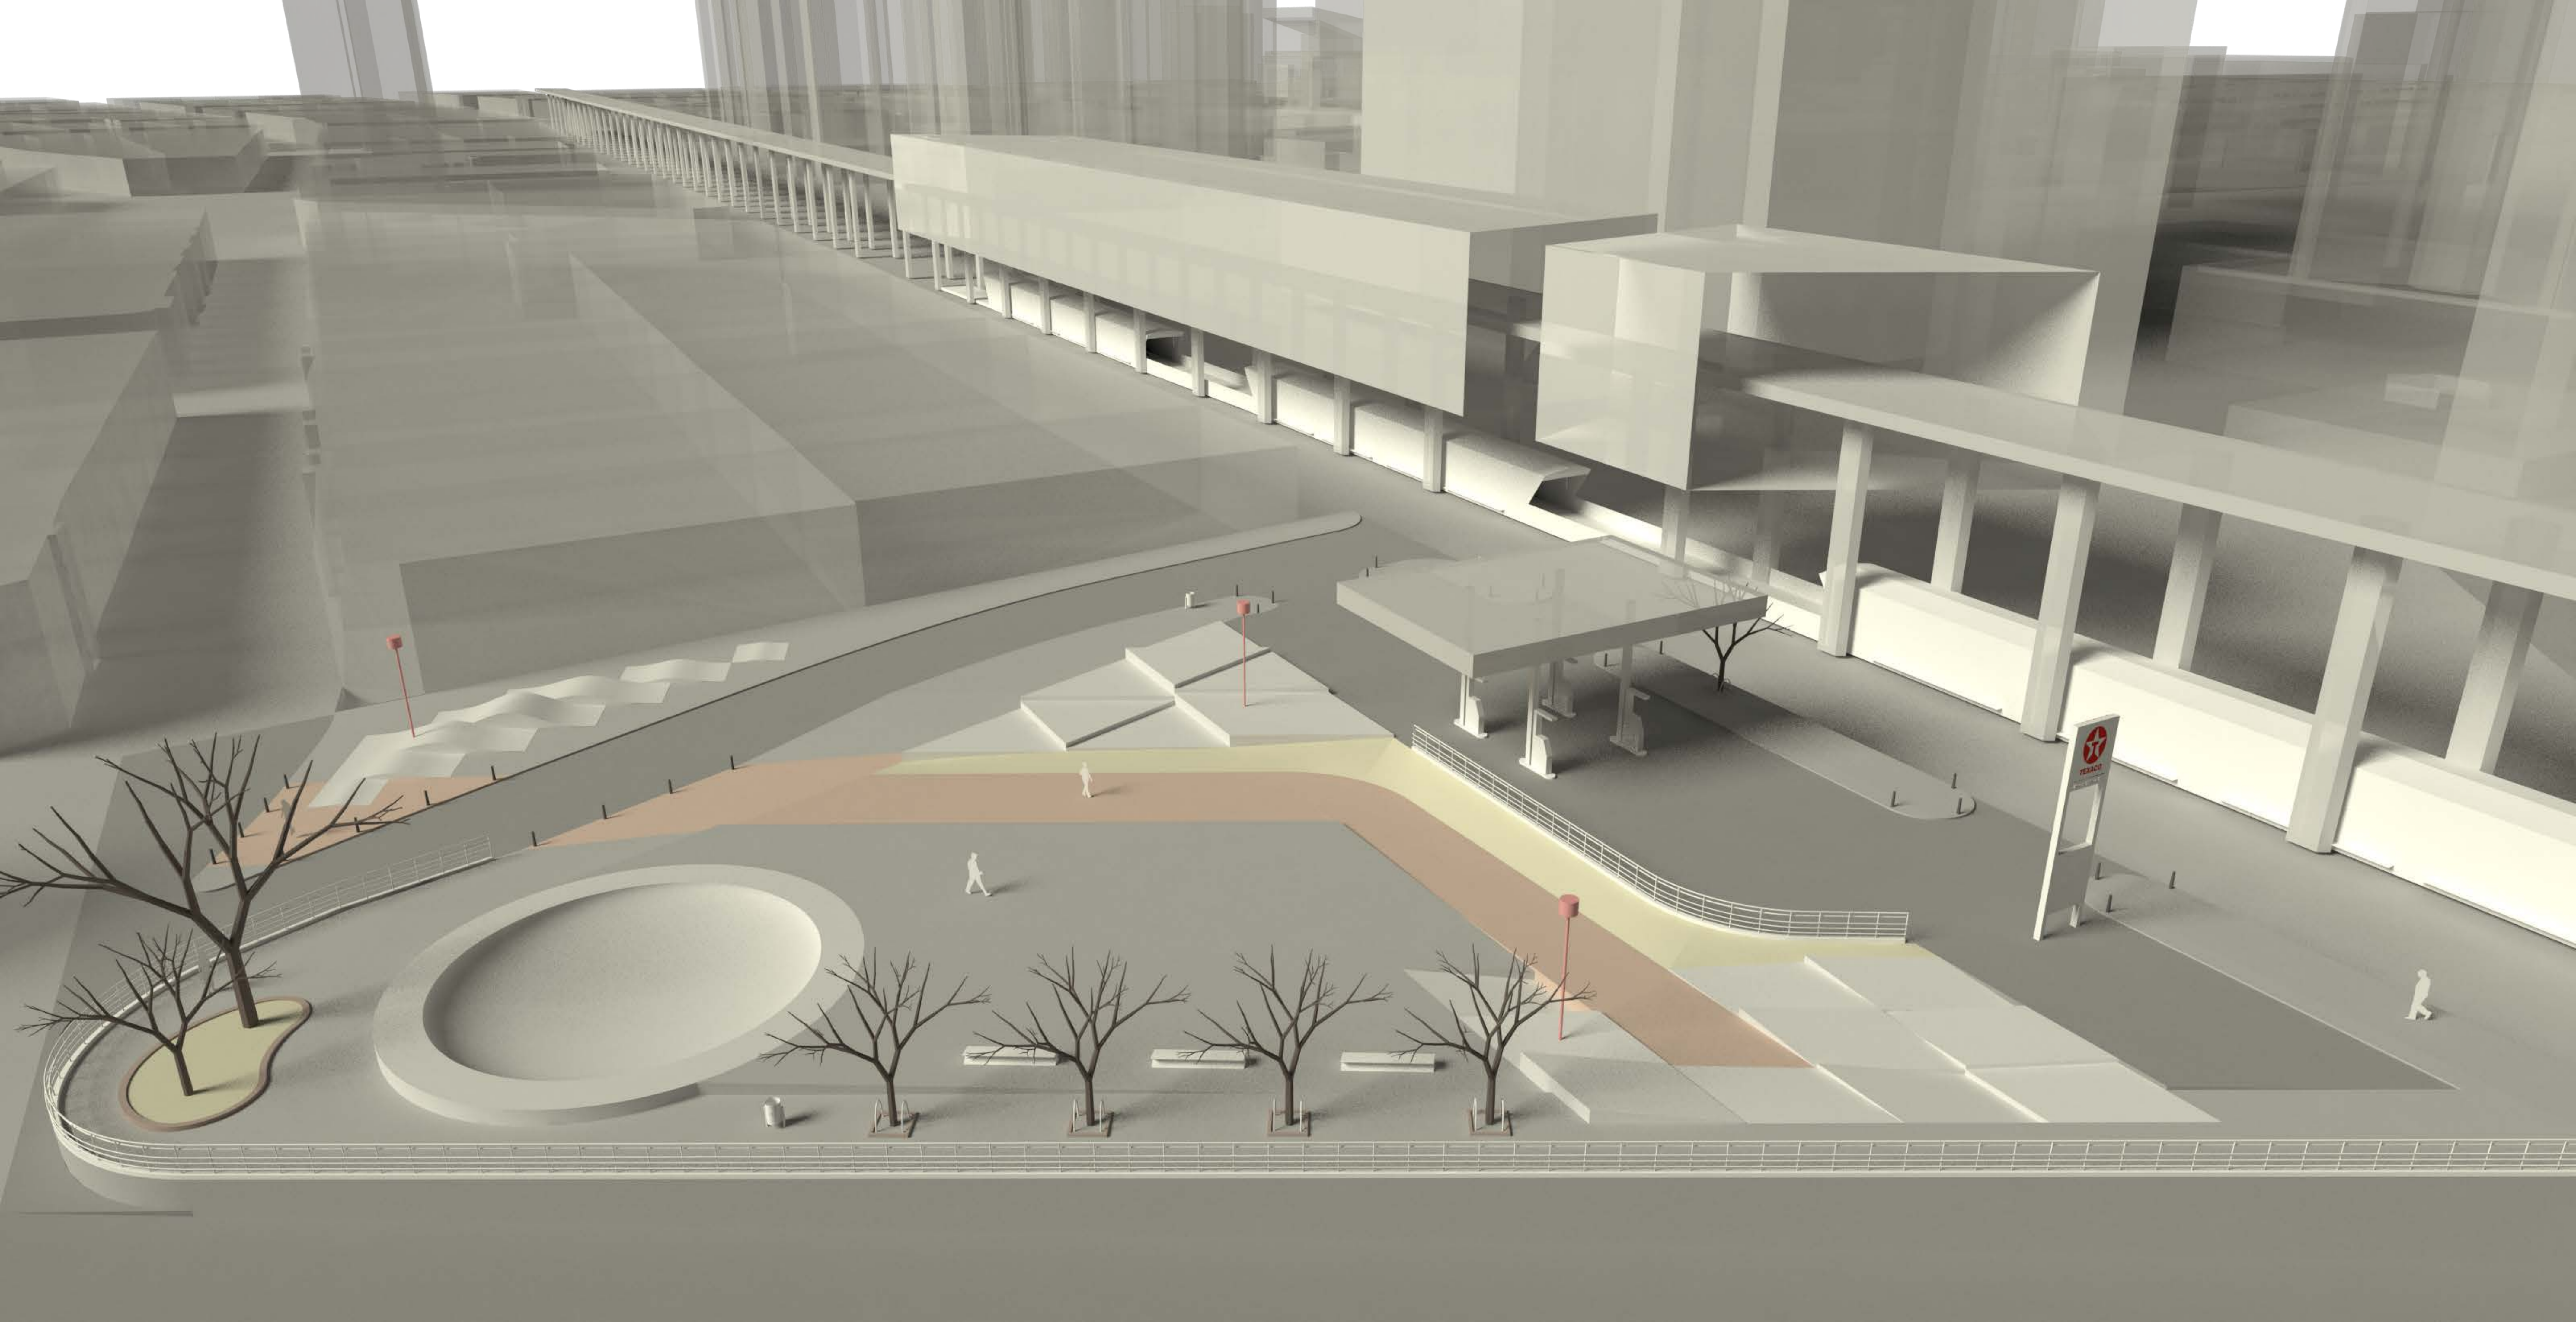

N1 Gas Station Plan 1:20

N1 Gas Station Section 1:20

Add-on Playful Surfaces Manual

**P 05**  
Truncated Cone

**Description**  
A big truncated-cone-shape concrete block with a smooth surface merging into the flat ground level

↑ Avenida NQS  
Av Carrera 19 ↗