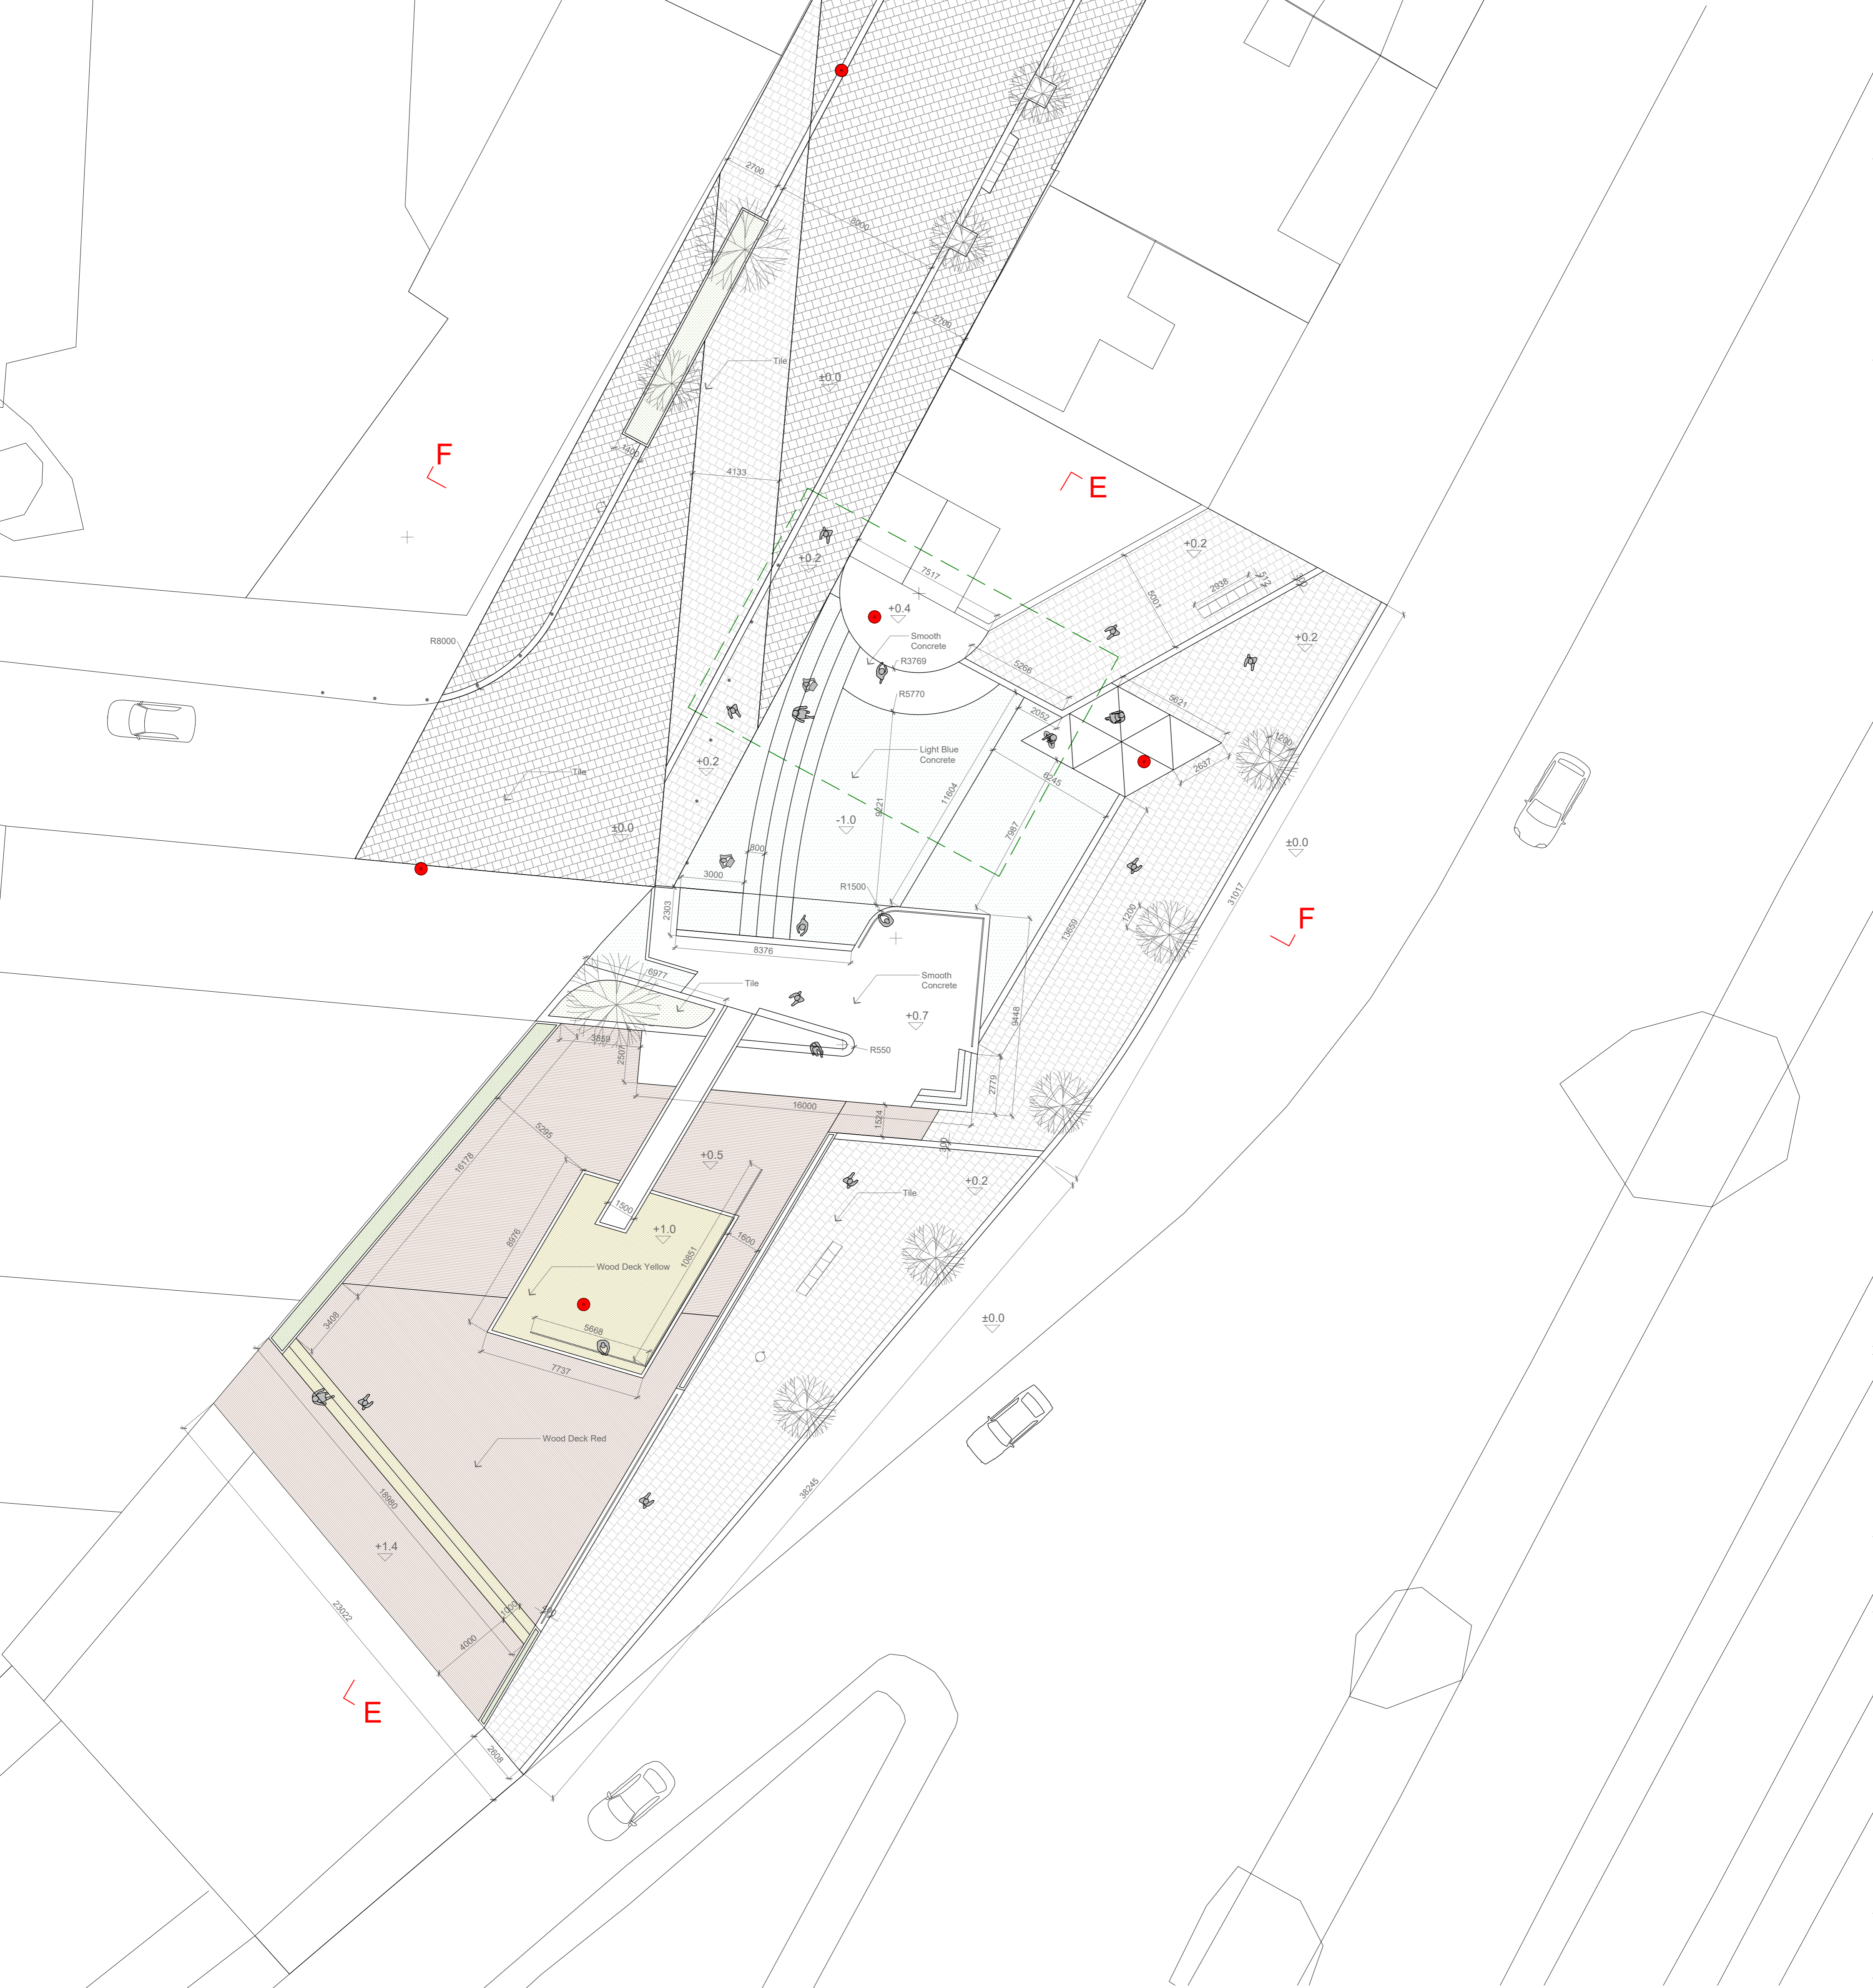

2.5D PLAYGROUNDS FOR BOGOTÁ

N2 Parque Armenia Plan 1:150

Section D-D 1:150

Section C-C 1:150

N1 Gas Station Plan 1:150

Section B-B 1:150

Section A-A 1:150

N3 Skatepark Plan 1:150

Section F-F 1:150

Section E-E 1:150

N2 Parque Armenia Plan 1:20

N2 Parque Armenia Section 1:20

Add-on Playful Surfaces Manual

**P 03**

**Inclining Parallelograms**

**Description**  
A series of parallelogram concrete blocks with 6-degree-inclining top surface in different directions

**Description**  
A big circular concrete block with a shallow sunken pool in the middle

**Material**  
Smooth Concrete

**Installation**  
Prefabricate fragmental pieces in factory, or cast on site then polish until smooth finishing surface

N1 Gas Station Plan 1:20

N1 Gas Station Section 1:20

Add-on Playful Surfaces Manual

**P 05**  
Truncated Cone

**Description**  
A big truncated-cone-shape concrete block with a smooth surface merging into the flat ground level