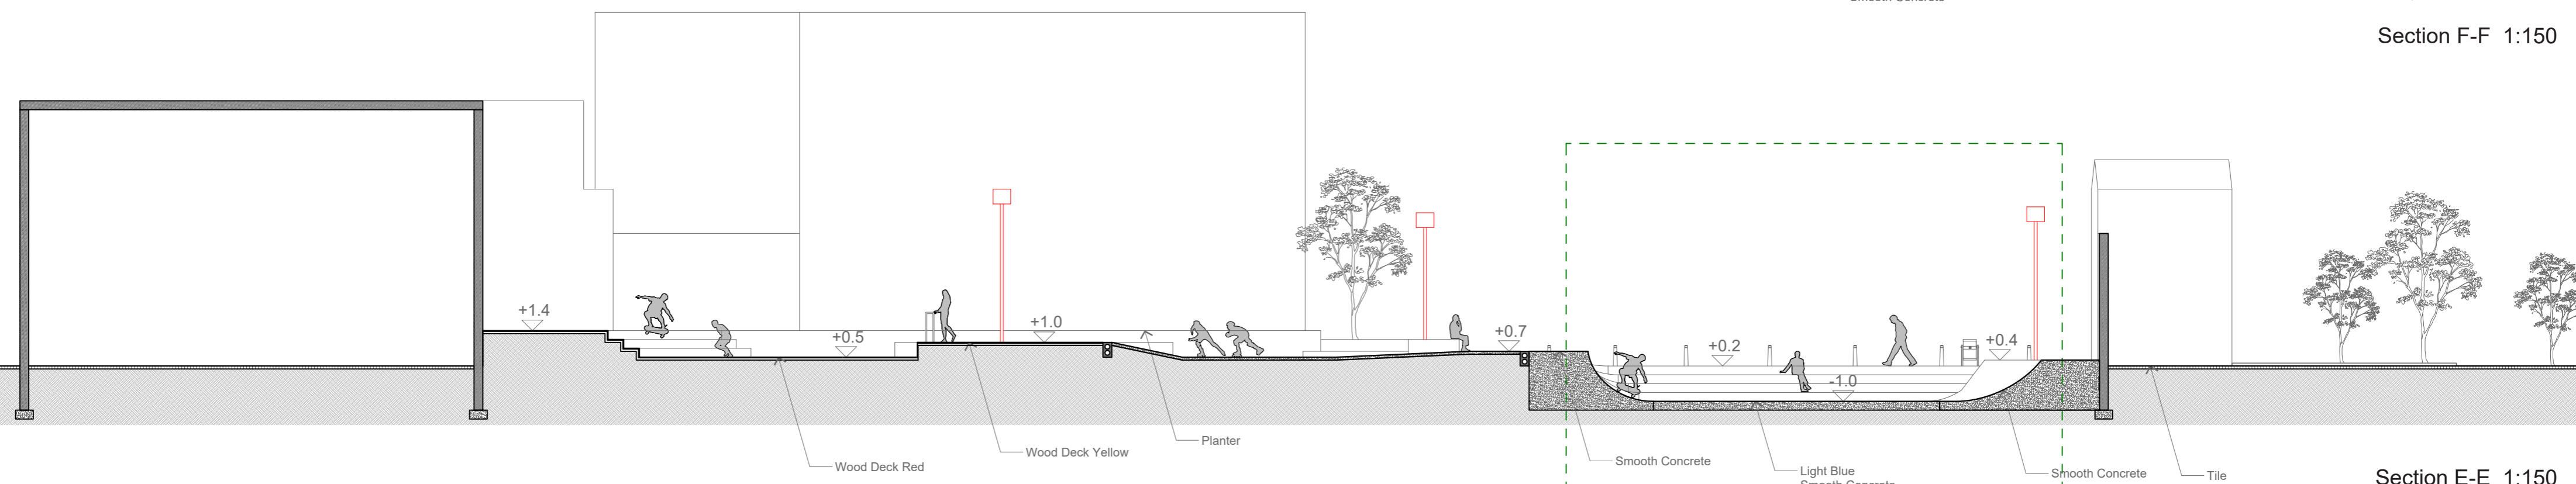

2.5D PLAYGROUNDS FOR BOGOTÁ

N2 Parque Armenia Plan 1:150

Section D-D 1:150

Section C-C 1:150

N1 Gas Station Plan 1:150

Section B-B 1:150

Section A-A 1:150

N3 Skatepark Plan 1:150

Section F-F 1:150

Section E-E 1:150

N2 Parque Armenia Plan 1:20

N2 Parque Armenia Section 1:20

Add-on Playful Surfaces Manual

**P 03**

**Inclining Parallelograms**

**Description**  
A series of parallelogram concrete blocks with 6-degree-inclining top surface in different directions

**Description**  
A big circular concrete block with a shallow sunken pool in the middle

**Material**  
Smooth Concrete

**Installation**  
Prefabricate fragmental pieces in factory, or cast on site then polish until smooth finishing surface

N1 Gas Station Plan 1:20

N1 Gas Station Section 1:20

Add-on Playful Surfaces Manual

**P 05**  
Truncated Cone

**Description**  
A big truncated-cone-shape concrete block with a smooth surface merging into the flat ground level