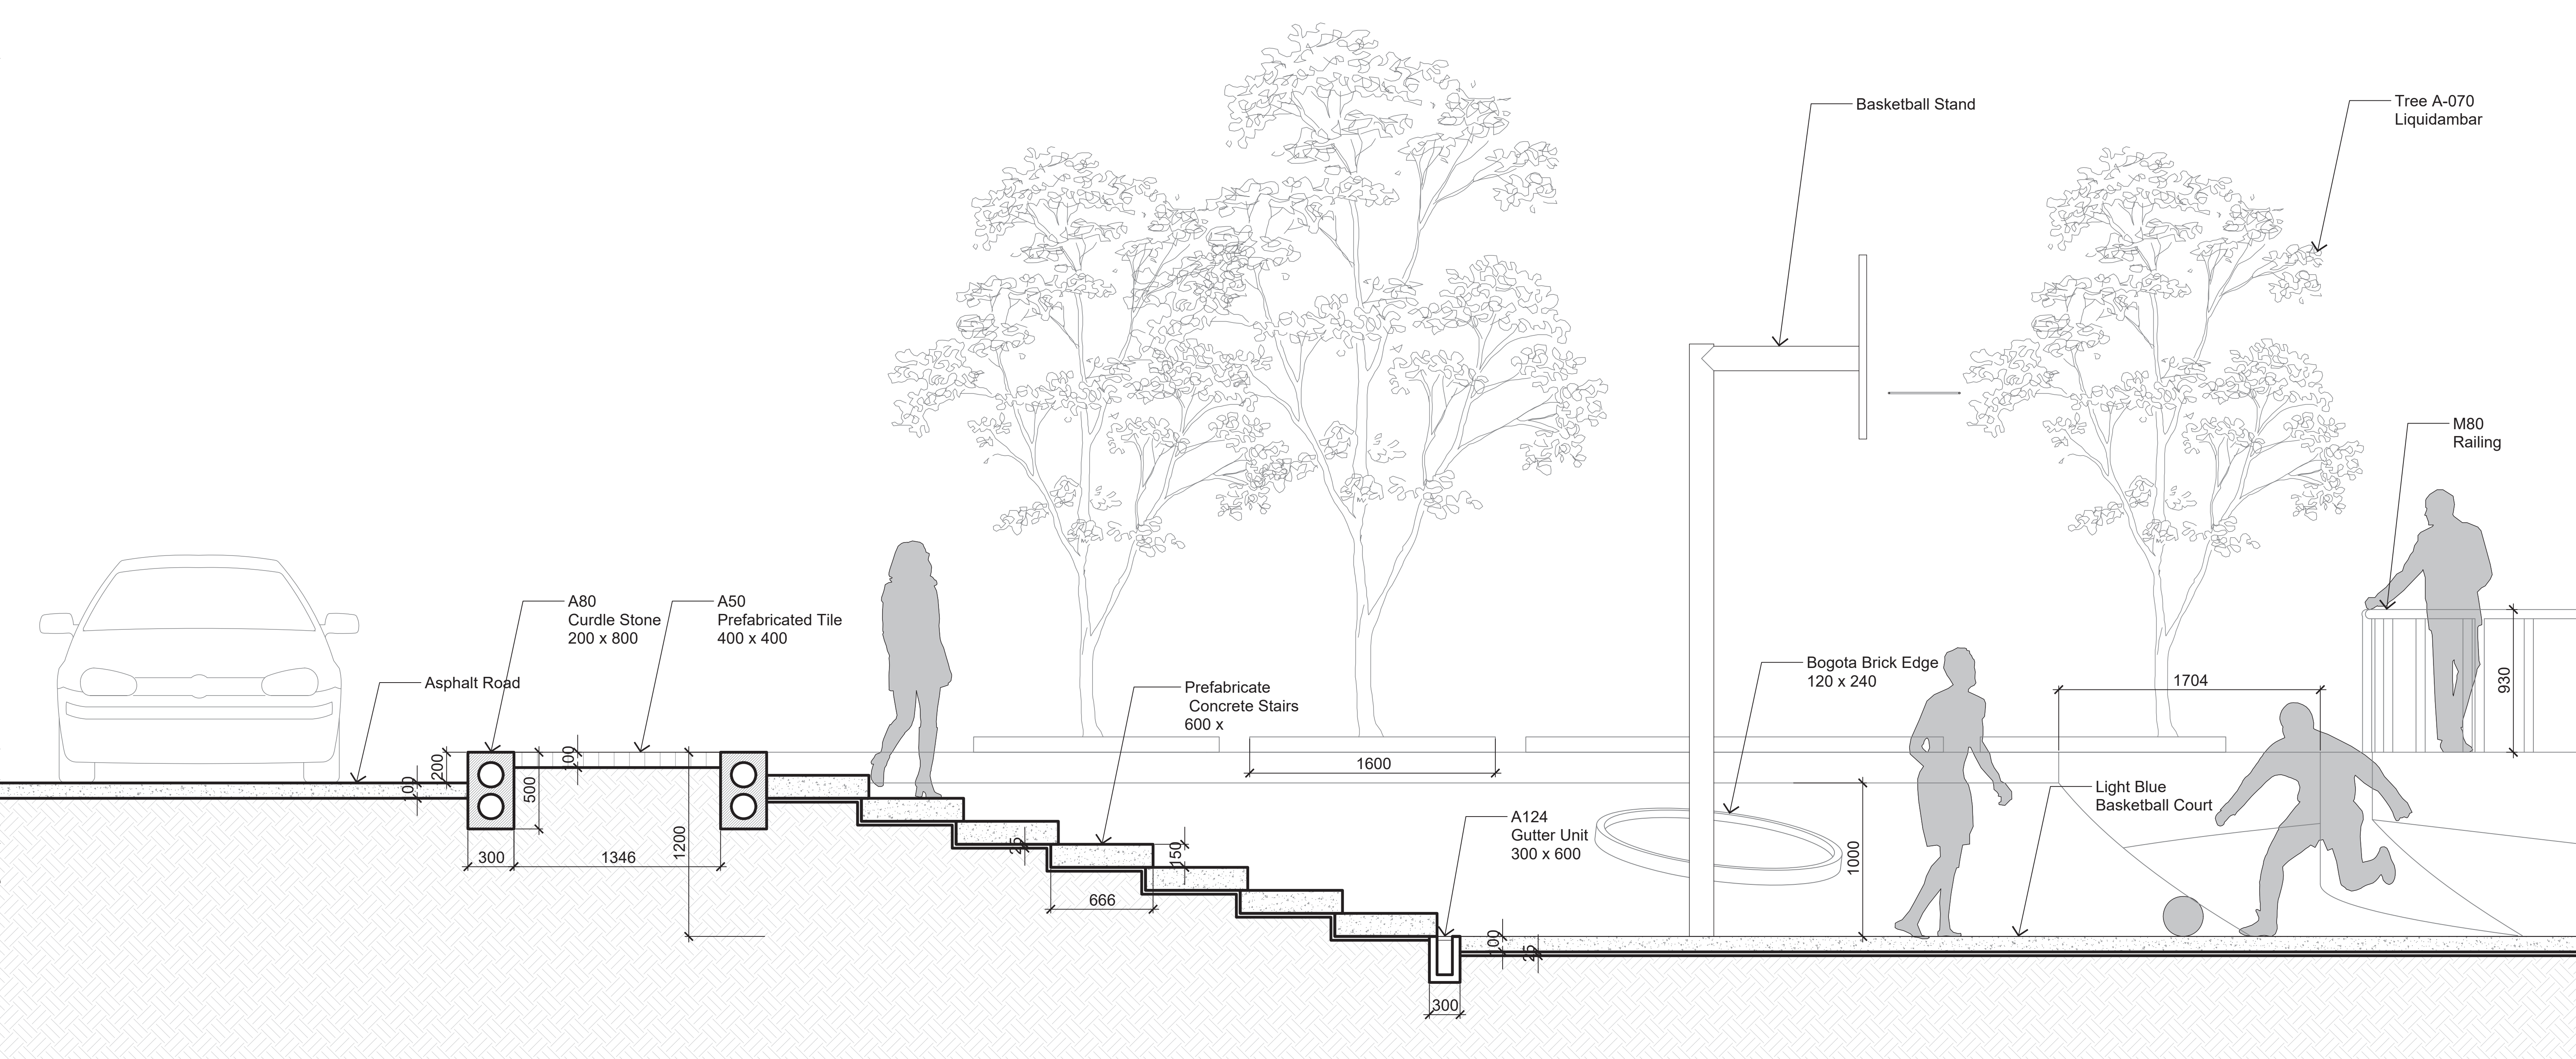

2.5D PLAYGROUNDS FOR BOGOTÁ

N2 Parque Armenia Plan 1:150

Section D-D 1:150

Section C-C 1:150

N1 Gas Station Plan 1:150

Section B-B 1:150

Section A-A 1:150

N3 Skatepark Plan 1:150

Section F-F 1:150

Section E-E 1:150

N2 Parque Armenia Plan 1:20

N2 Parque Armenia Section 1:20

Add-on Playful Surfaces Manual

**P 03**

**Inclining Parallelograms**

**Description**  
A series of parallelogram concrete blocks with 6-degree-inclining top surface in different directions

**Description**  
A big circular concrete block with a shallow sunken pool in the middle

**Material**  
Smooth Concrete

**Installation**  
Prefabricate fragmental pieces in factory, or cast on site then polish until smooth finishing surface

N1 Gas Station Plan 1:20

N1 Gas Station Section 1:20

Add-on Playful Surfaces Manual

**P 05**  
Truncated Cone

**Description**  
A big truncated-cone-shape concrete block with a smooth surface merging into the flat ground level