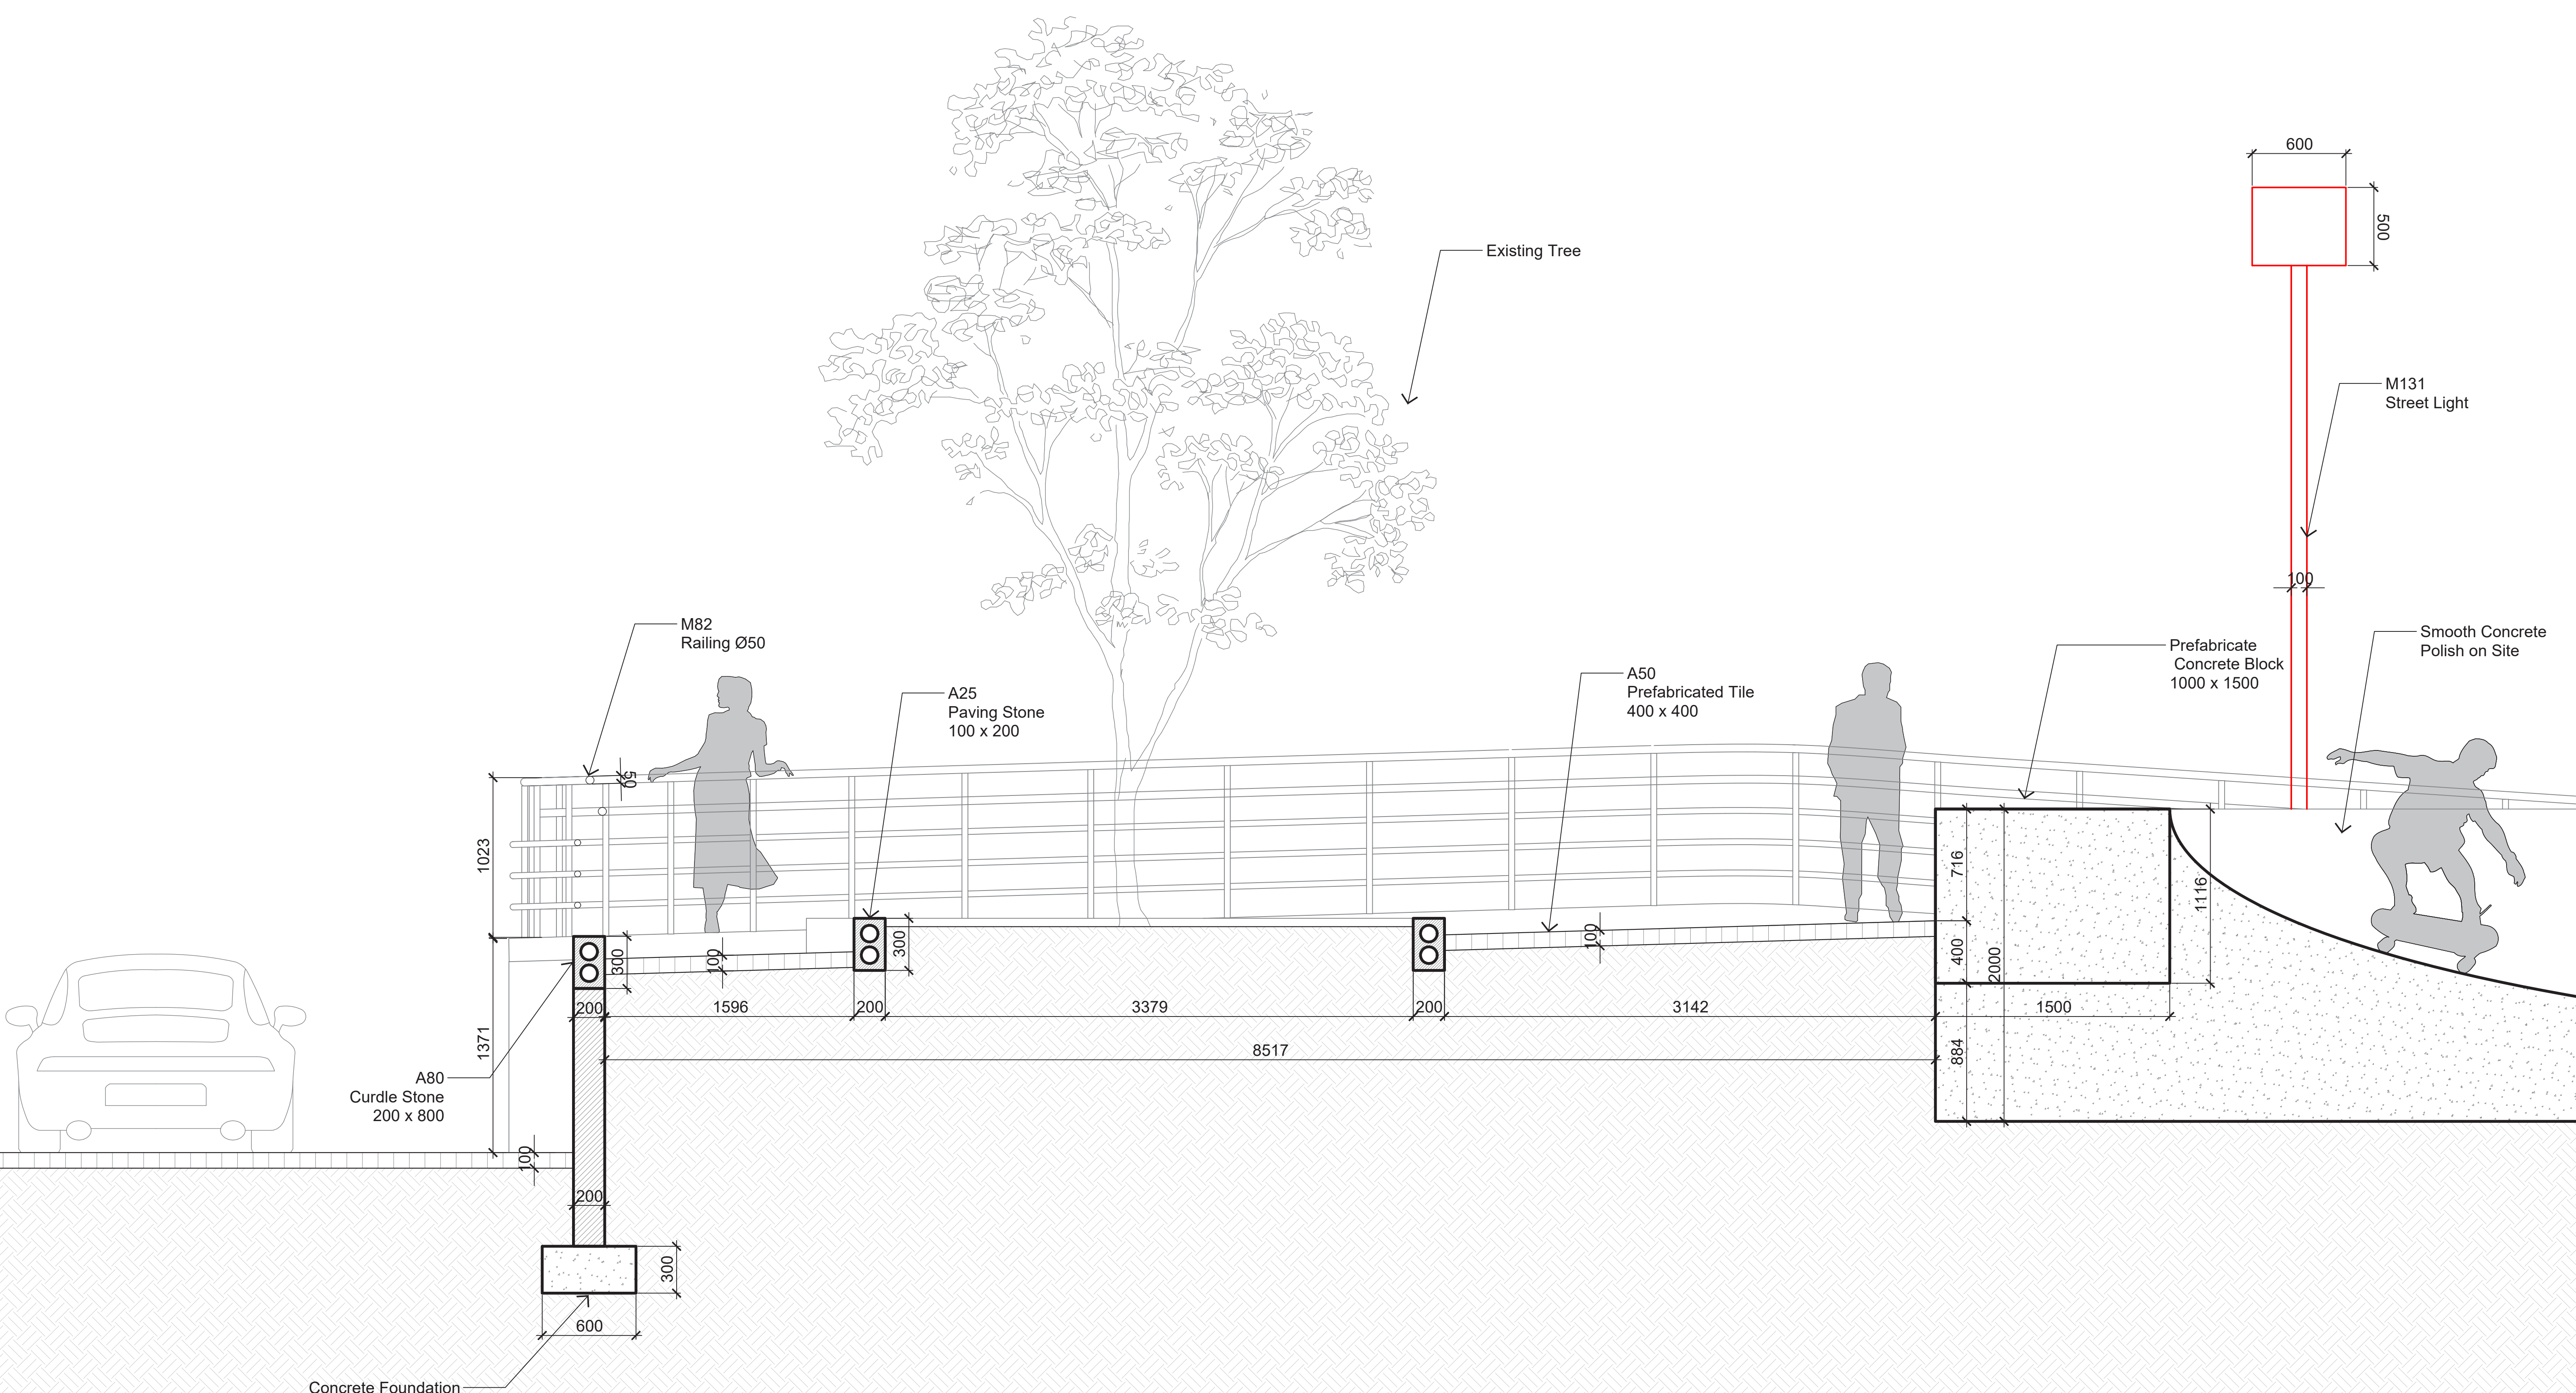

Section F-F 1:150

Section E-E 1:150

N2 Parque Armenia Plan 1:20

N2 Parque Armenia Section 1:20

Add-on Playful Surfaces Manual

**P 03**

**Inclining Parallelograms**

**Description**  
A series of parallelogram concrete blocks with 6-degree-inclining top surface in different directions

**Material**  
Smooth Concrete

**Installation**  
Prefabricate individual pieces in factory, or cast on site then polish until smooth finishing surface

Add-on Playful Surfaces Manual

**P 04**

**Sunken Circle**

**Description**  
A big circular concrete block with a shallow sunken pool in the middle

**Material**  
Smooth Concrete

**Installation**  
Prefabricate fragmental pieces in factory, or cast on site then polish until smooth finishing surface

N1 Gas Station Plan 1:20

N1 Gas Station Section 1:20

Add-on Playful Surfaces Manual

**P 05**  
Truncated Cone

**Description**  
A big truncated-cone-shape concrete block with a smooth surface merging into the flat ground level