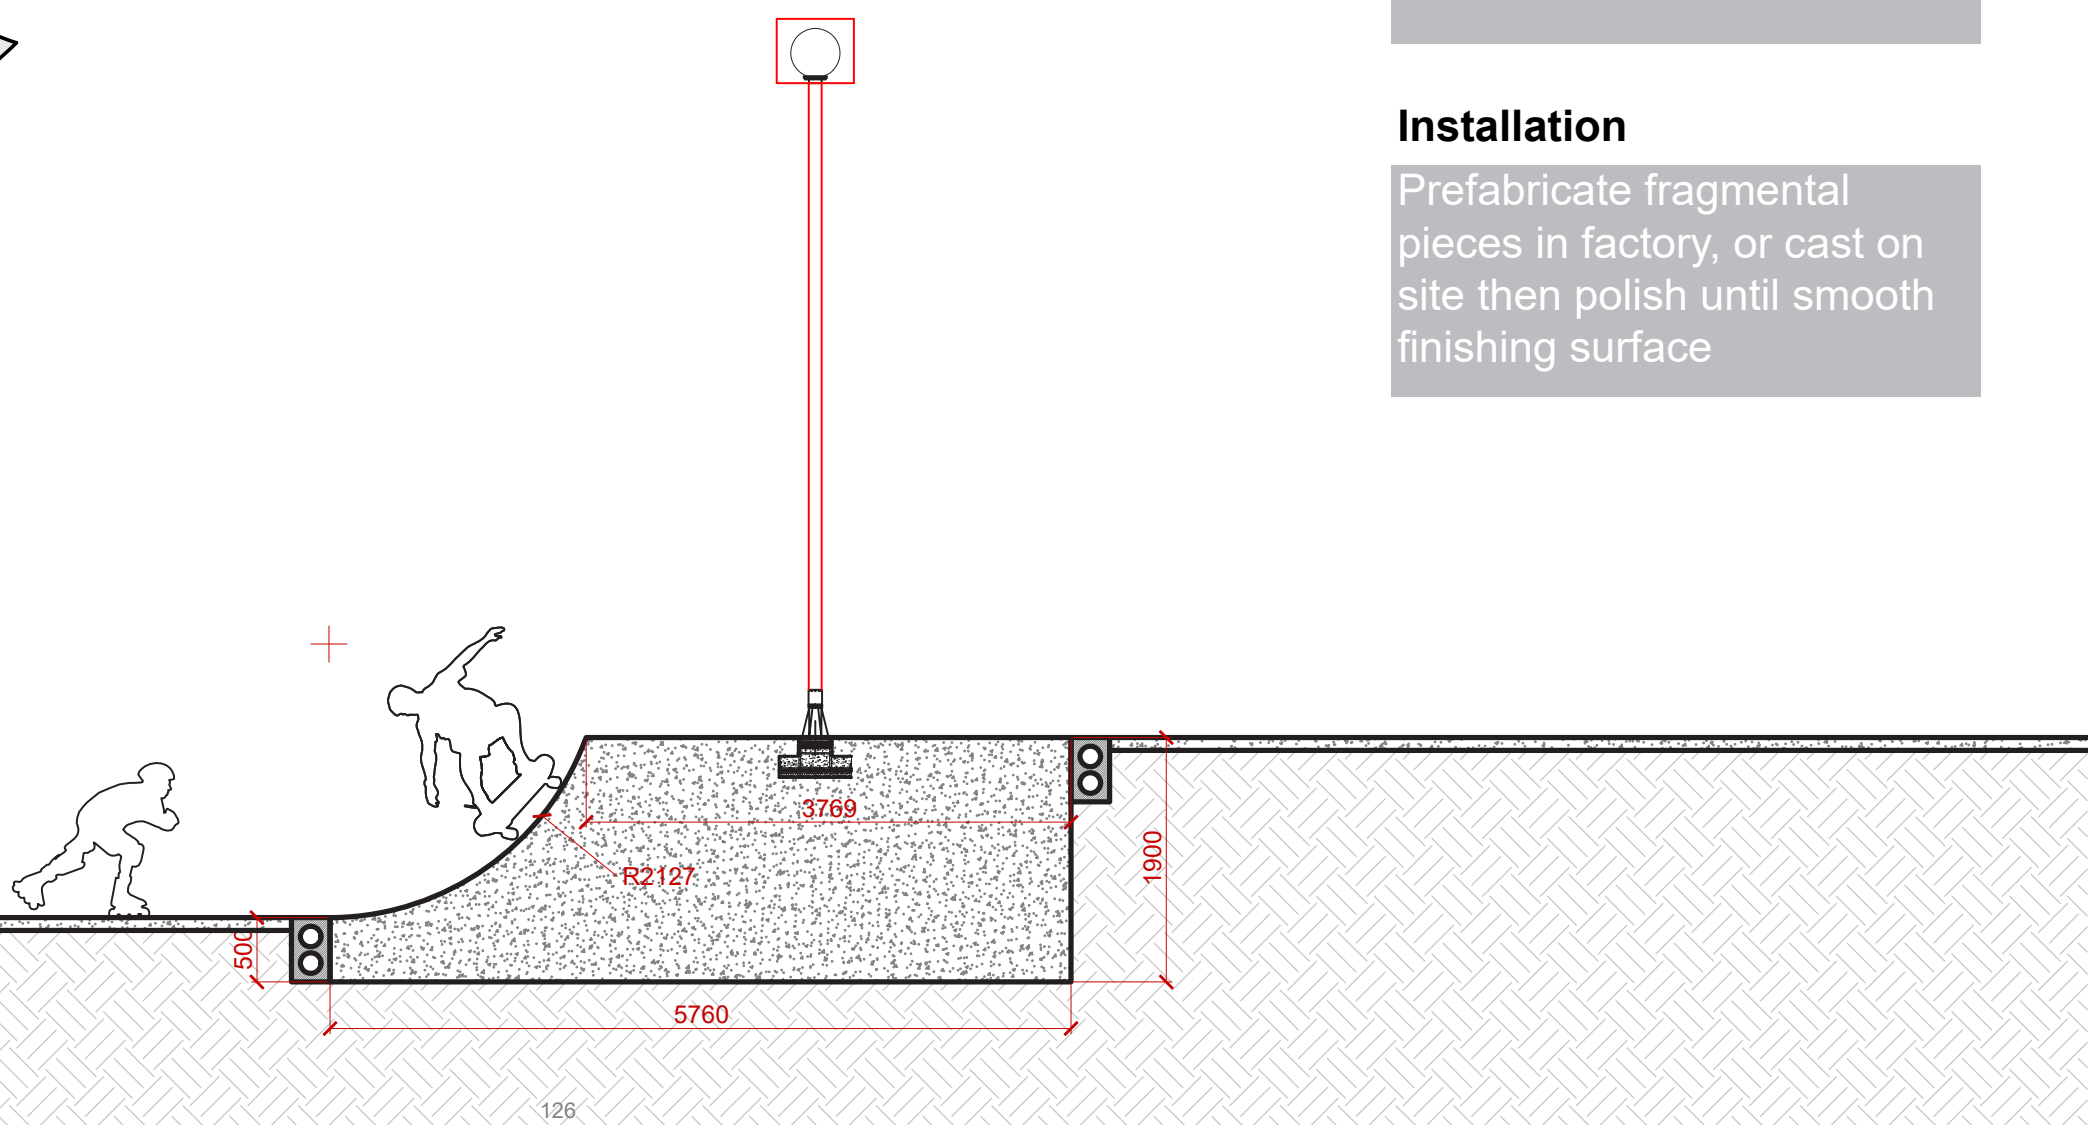

Add-on Playful Surfaces Manual

P 05
Truncated Cone

Description
A big truncated-cone-shape concrete block with a smooth surface merging into the flat ground level

Material
Smooth Concrete

Installation
Prefabricate fragmental pieces in factory, or cast on site then polish until smooth finishing surface

Extended Urban Design Manual
Material Ingredients of 2.5D Playgrounds

M 91 Material Ingredients of 2.5D Playgrounds	P 02 Stepping Triangles	A 50 Material Ingredients of 2.5D Playgrounds	F 200 Material Ingredients of 2.5D Playgrounds