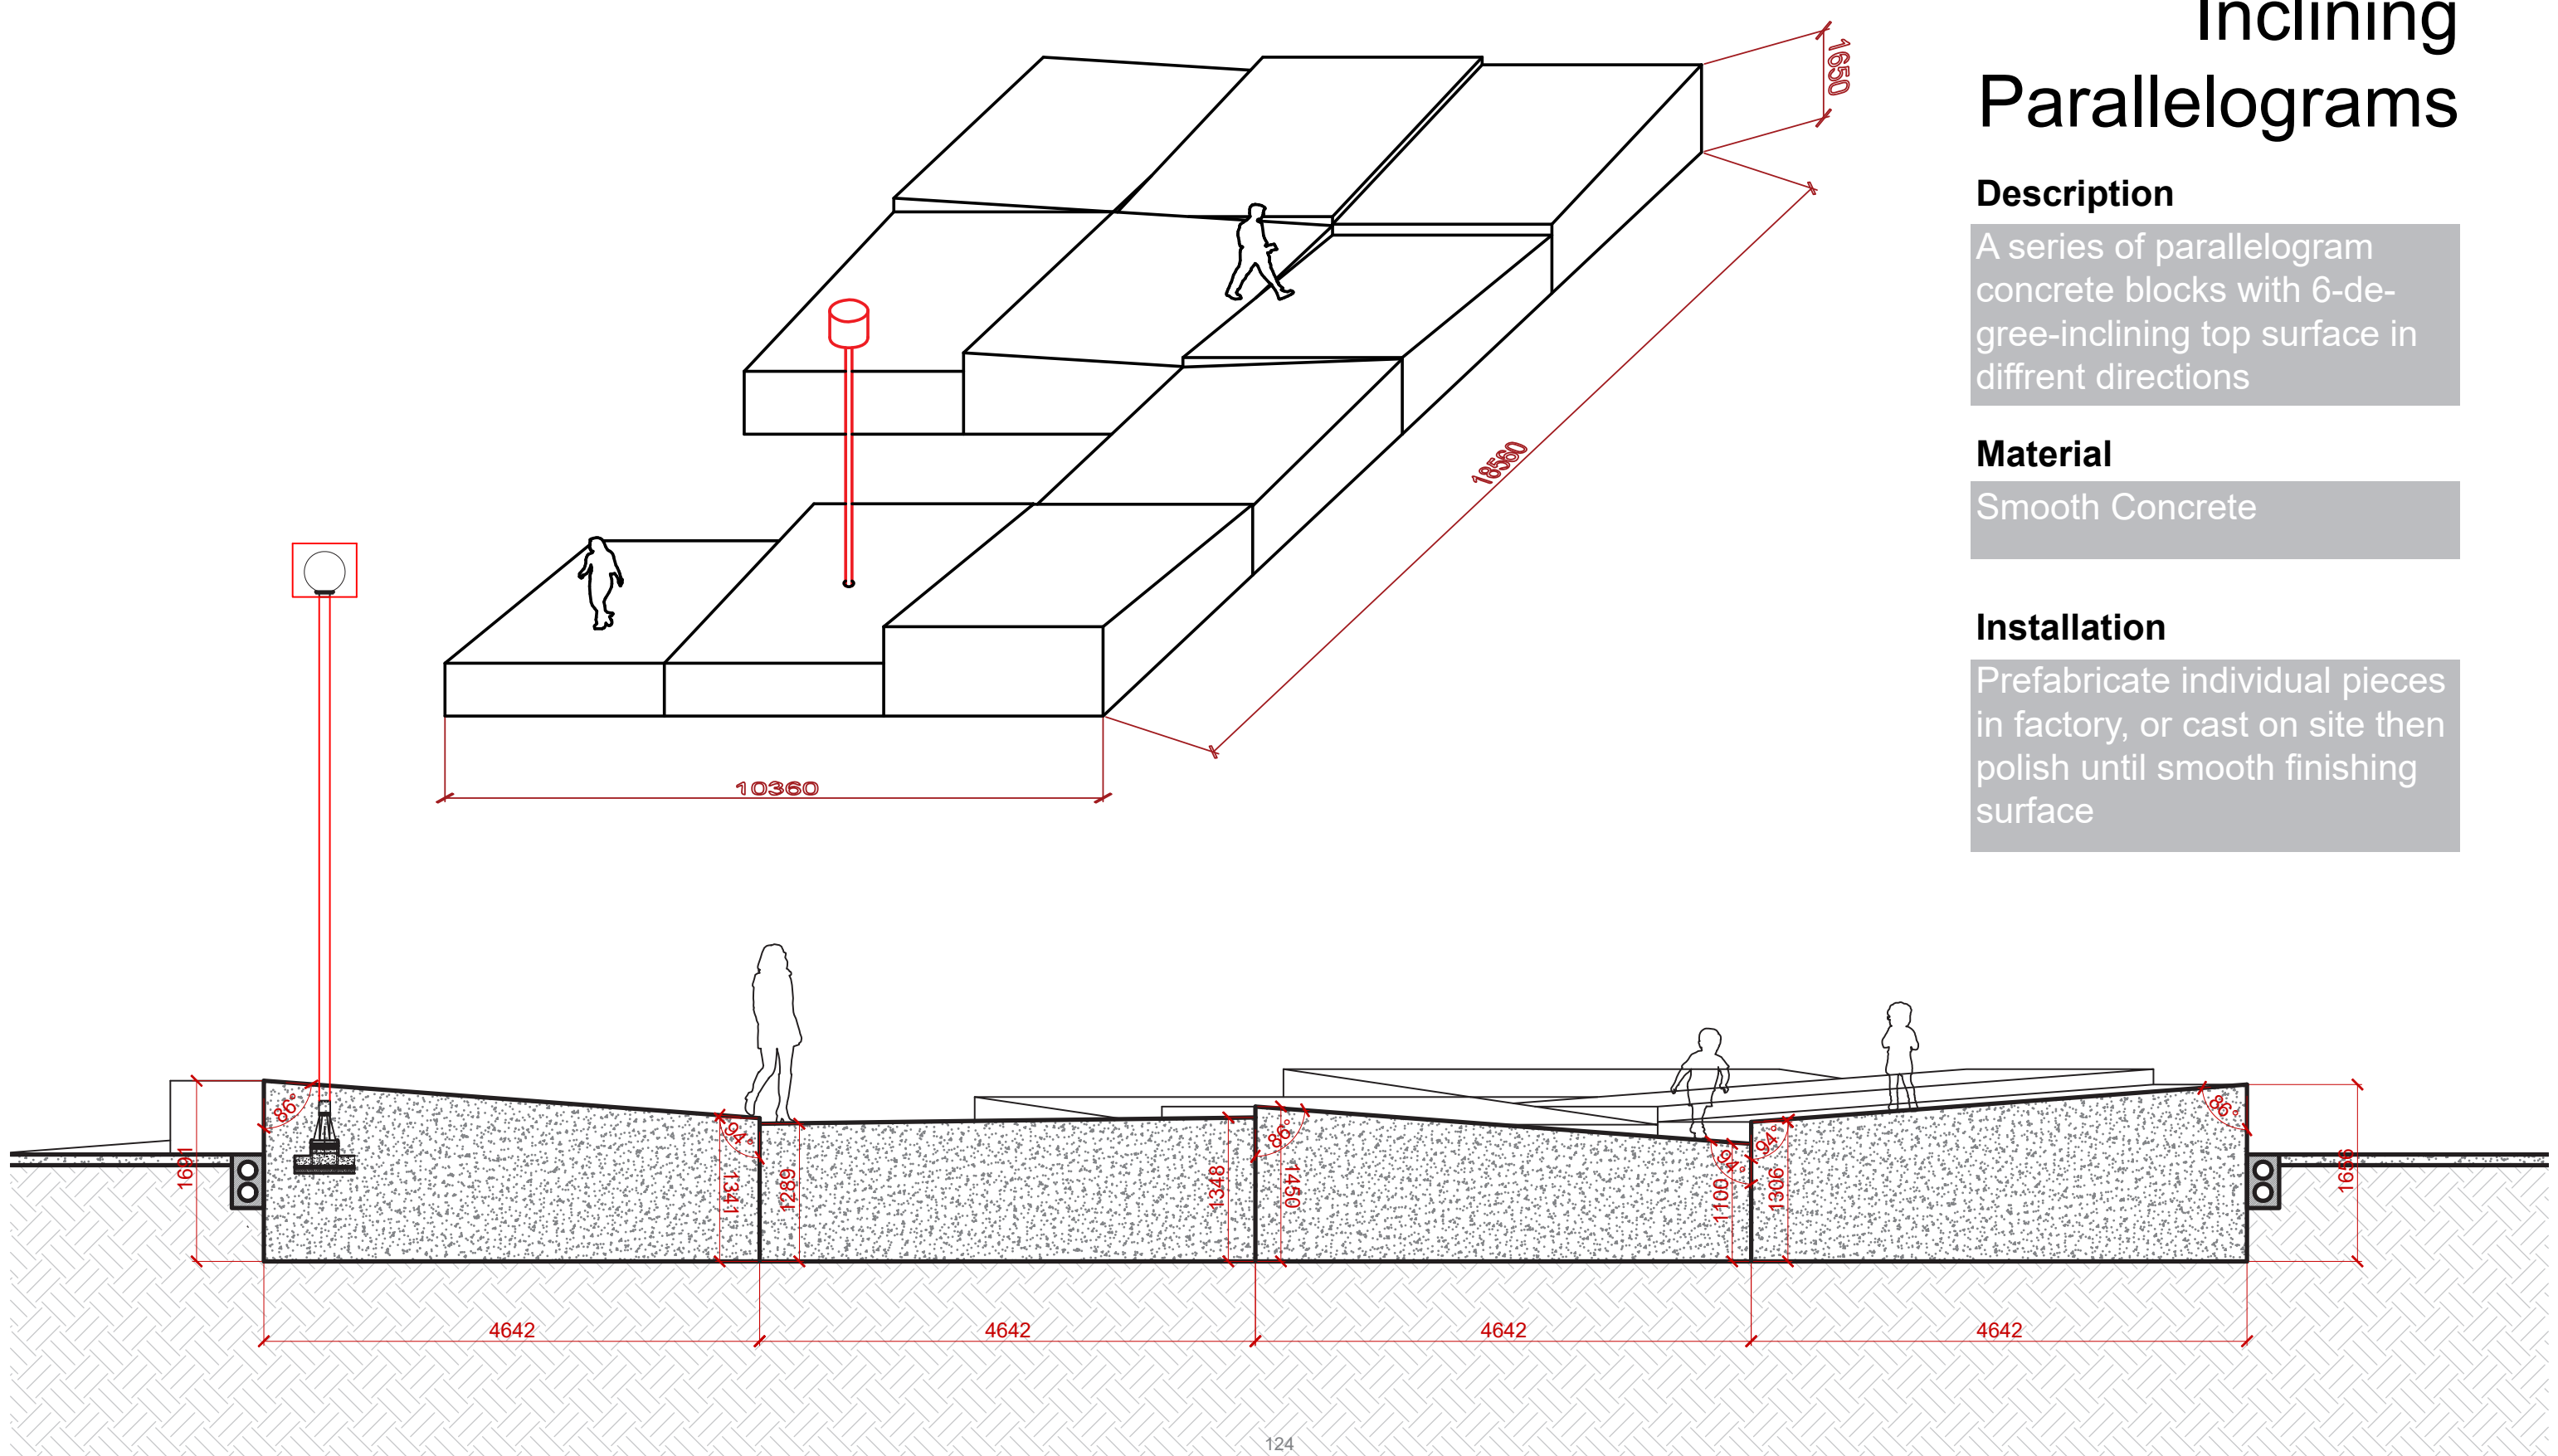

Add-on Playful Surfaces Manual

P 03

Inclining Parallelograms

Description
A series of parallelogram concrete blocks with 6-degree-inclining top surface in different directions

Material
Smooth Concrete

Installation
Prefabricate individual pieces in factory, or cast on site then polish until smooth finishing surface