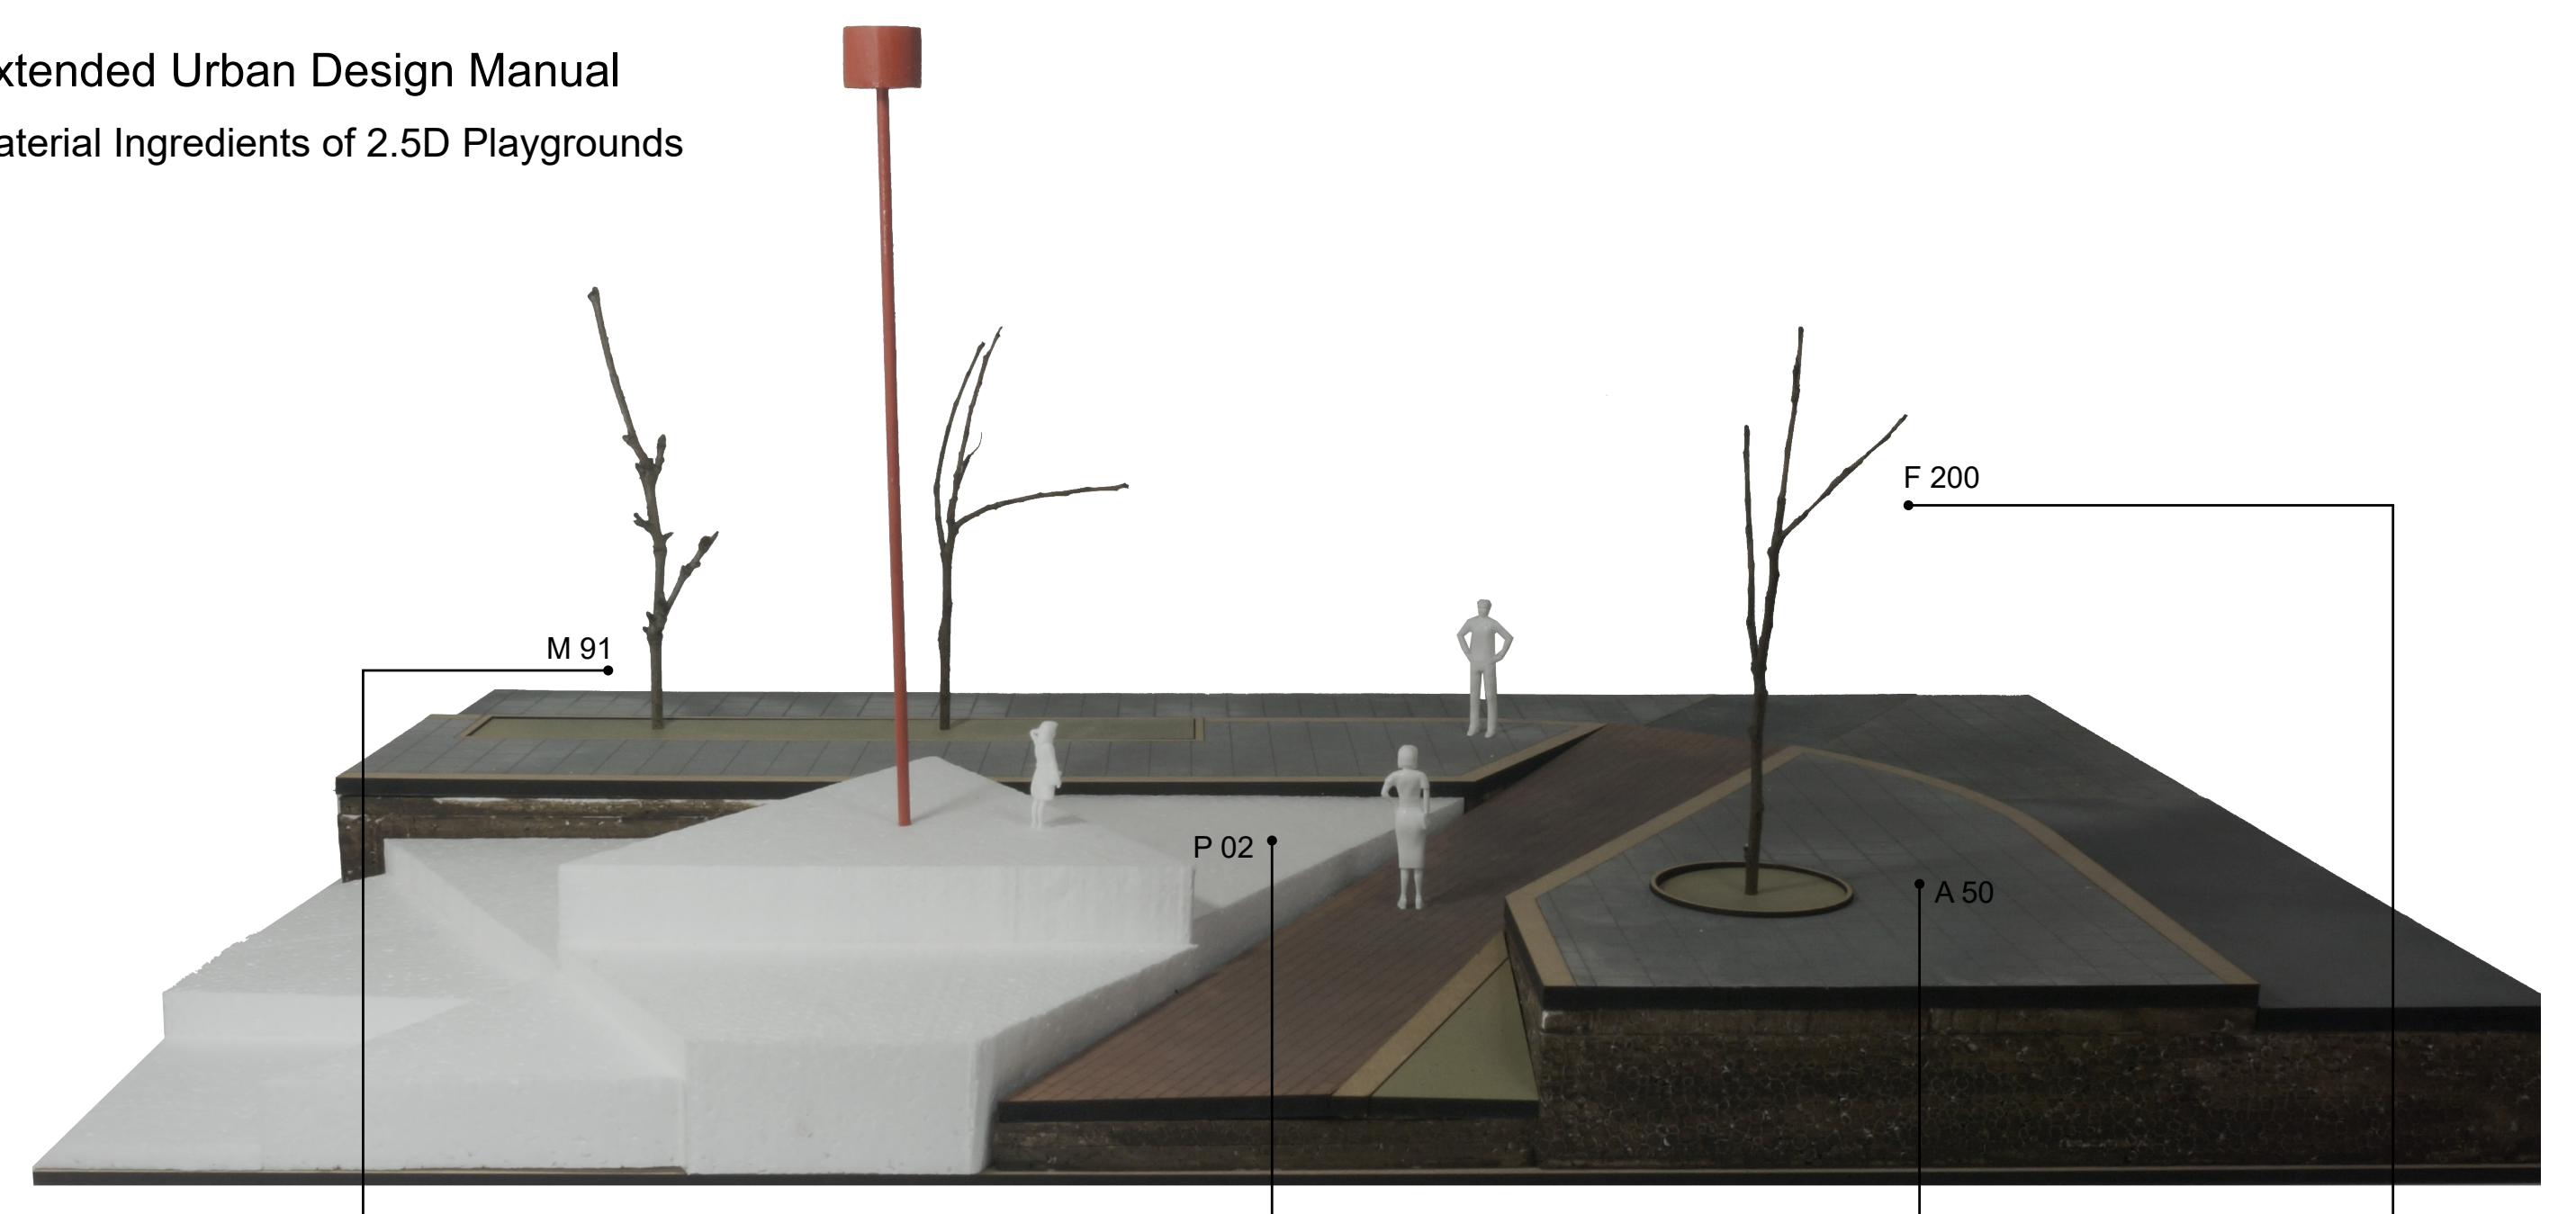

Extended Urban Design Manual
Material Ingredients of 2.5D Playgrounds

M 91 Material Ingredients of 2.5D Playgrounds	P 02 Stepping Triangles	A 50 Material Ingredients of 2.5D Playgrounds	F 200 Material Ingredients of 2.5D Playgrounds