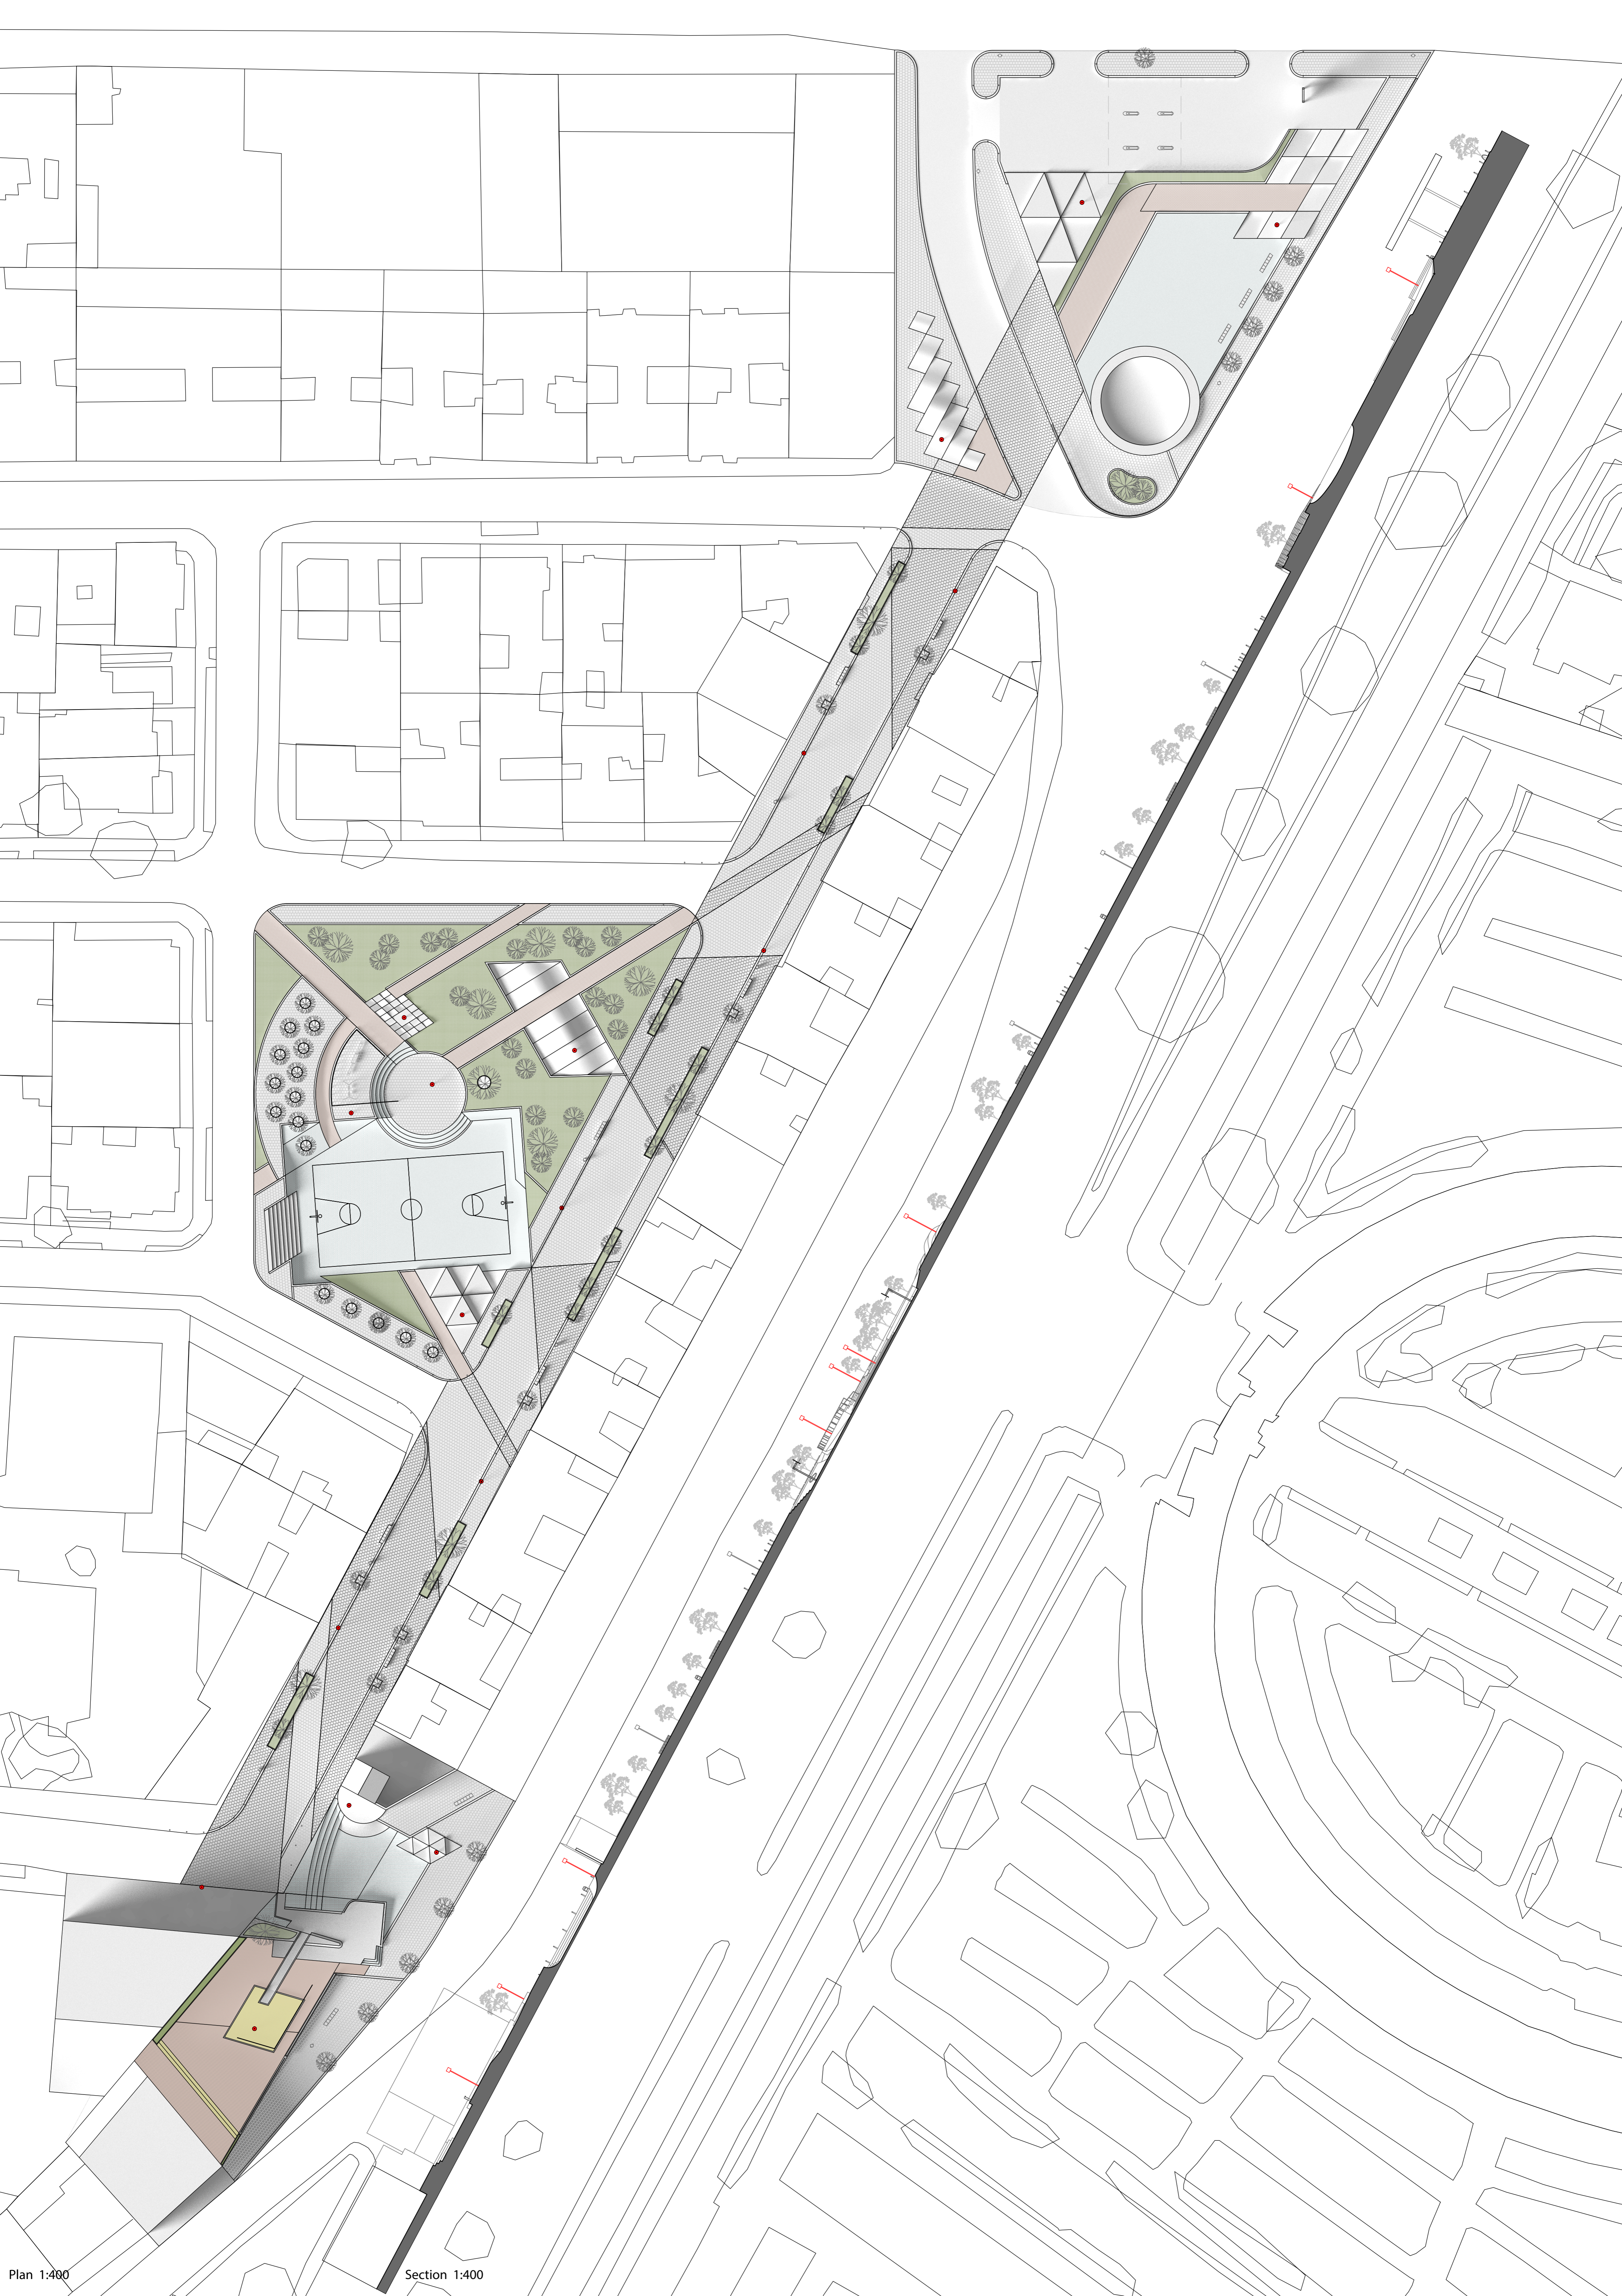

2.5D PLAYGROUNDS FOR BOGOTÁ

N2 Parque Armenia Plan 1:150

Section D-D 1:150

Section C-C 1:150

N1 Gas Station Plan 1:150

Section B-B 1:150

Section A-A 1:150

N3 Skatepark Plan 1:150

Section F-F 1:150

Section E-E 1:150

N2 Parque Armenia Plan 1:20

N2 Parque Armenia Section 1:20

Add-on Playful Surfaces Manual

**P 03**

**Inclining Parallelograms**

**Description**  
A series of parallelogram concrete blocks with 6-degree-inclining top surface in different directions

**Description**  
A big circular concrete block with a shallow sunken pool in the middle

**Material**  
Smooth Concrete

**Installation**  
Prefabricate fragmental pieces in factory, or cast on site then polish until smooth finishing surface

N1 Gas Station Plan 1:20

N1 Gas Station Section 1:20

Add-on Playful Surfaces Manual

**P 05**  
Truncated Cone

**Description**  
A big truncated-cone-shape concrete block with a smooth surface merging into the flat ground level