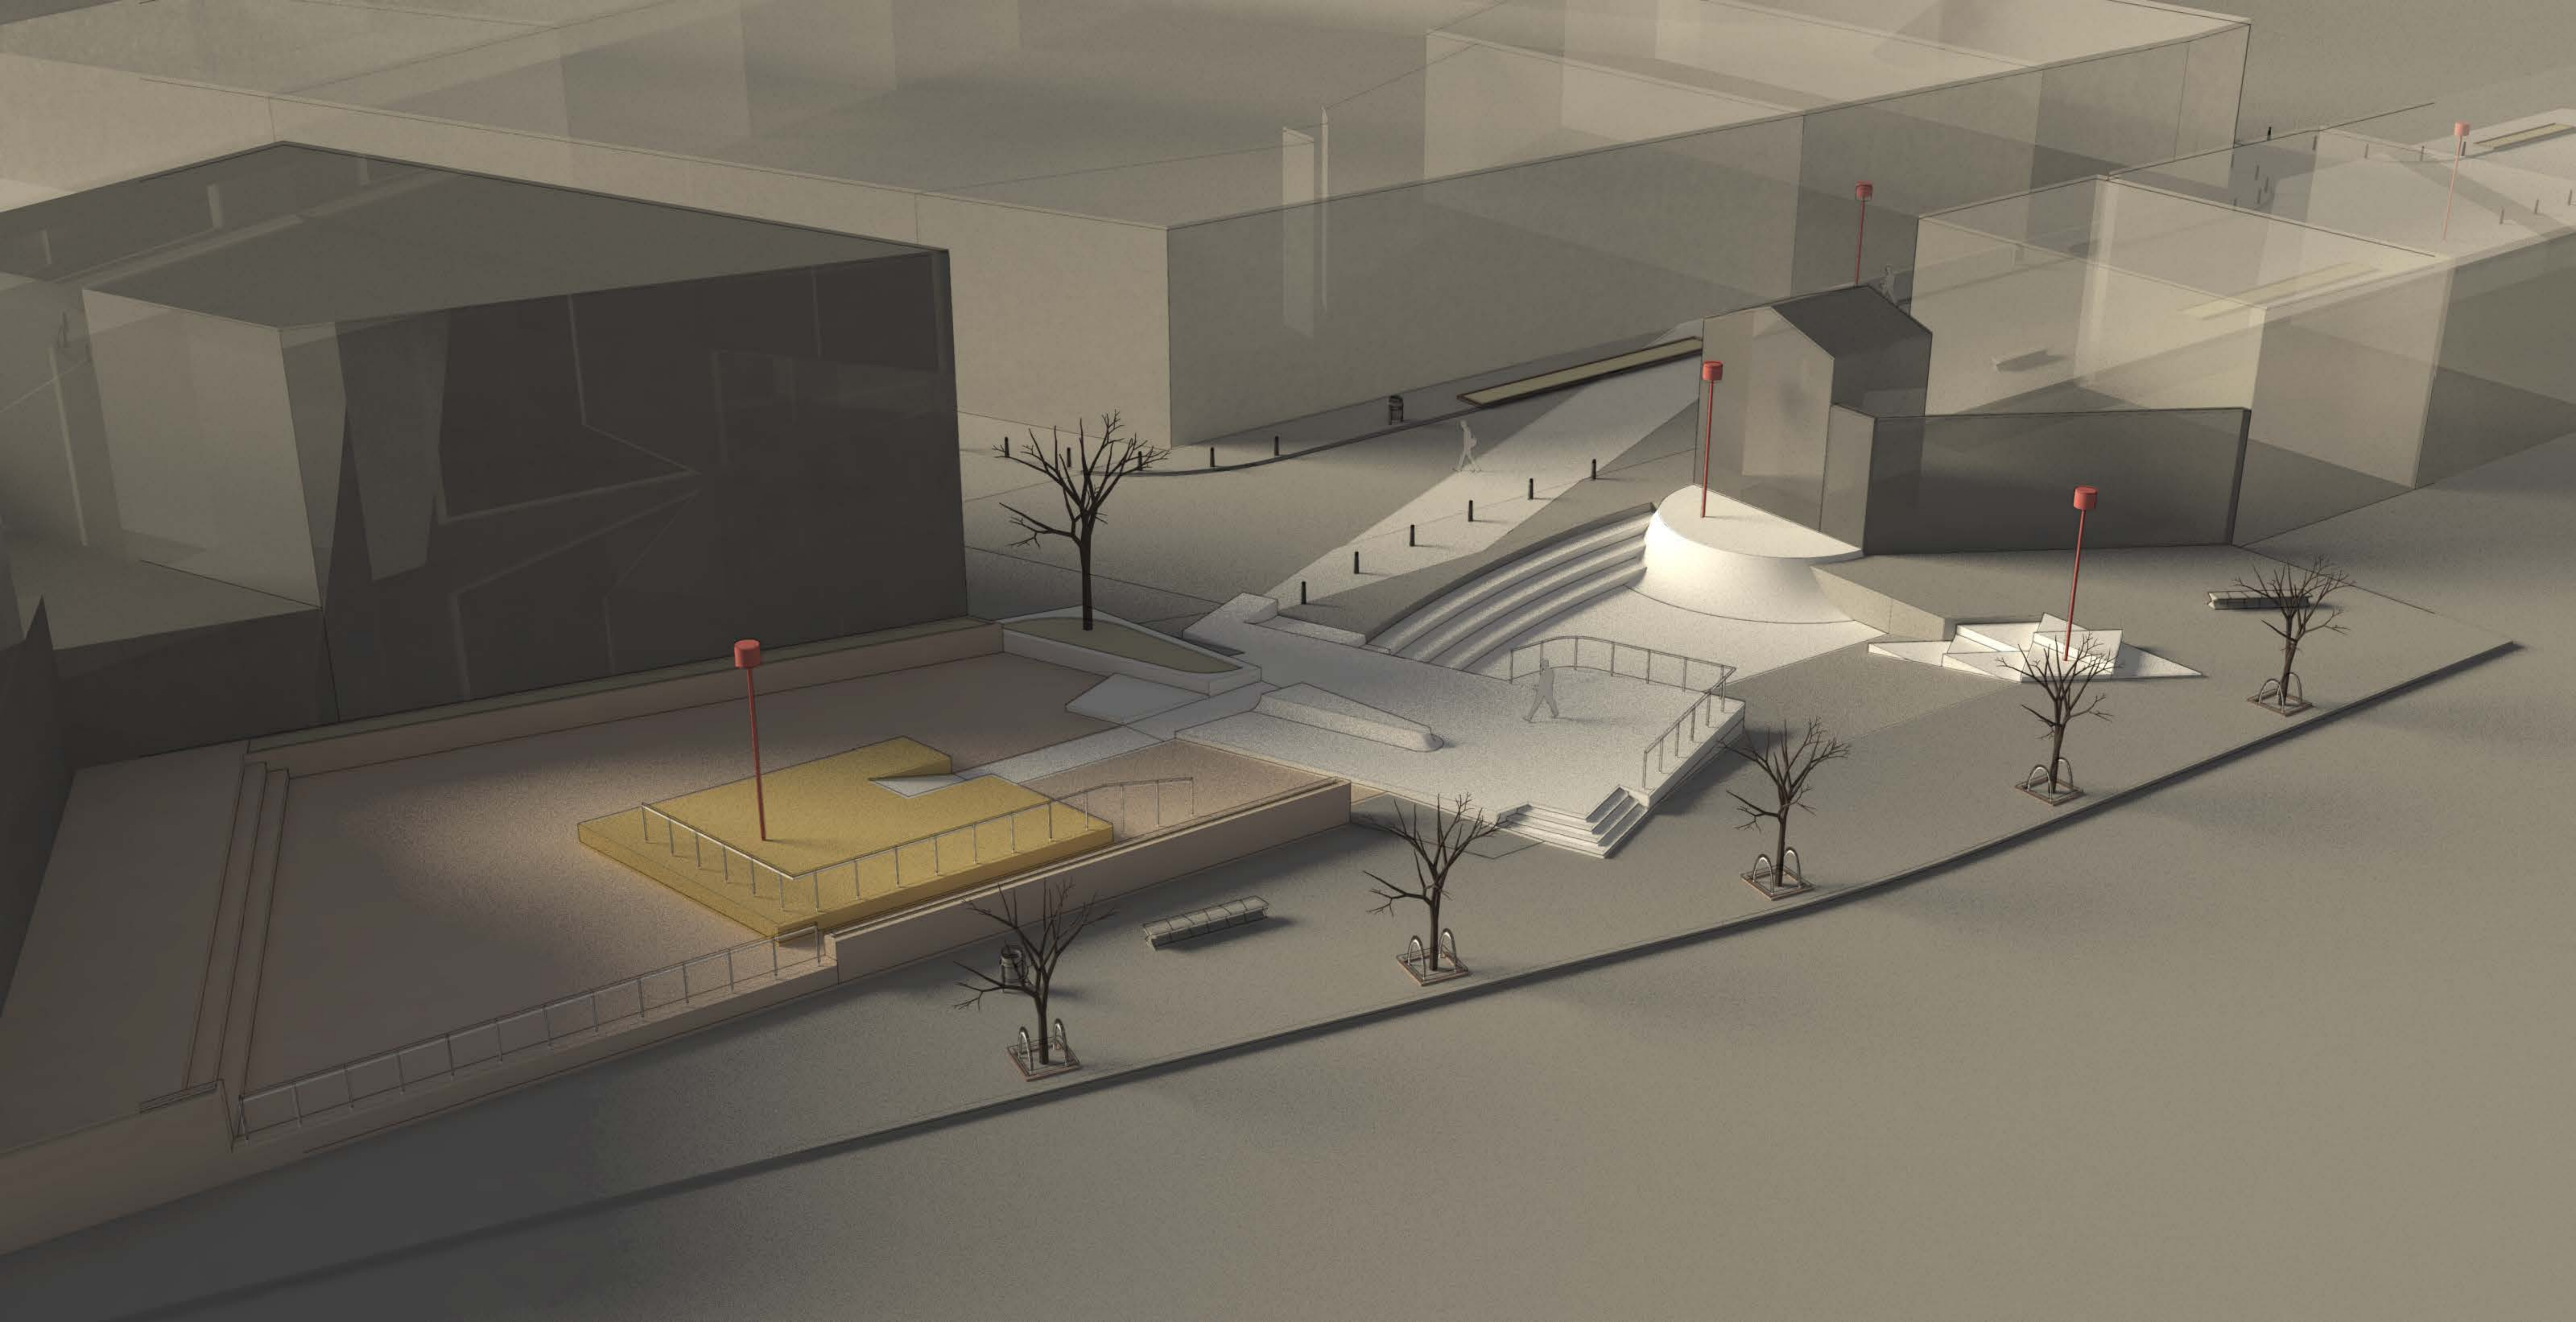

**Description**  
A big circular concrete block with a shallow sunken pool in the middle

**Material**  
Smooth Concrete

**Installation**  
Prefabricate fragmental pieces in factory, or cast on site then polish until smooth finishing surface

N1 Gas Station Plan 1:20

N1 Gas Station Section 1:20

Add-on Playful Surfaces Manual

**P 05**  
Truncated Cone

**Description**  
A big truncated-cone-shape concrete block with a smooth surface merging into the flat ground level

↑ Avenida NQS  
Av Carrera 19 ↗