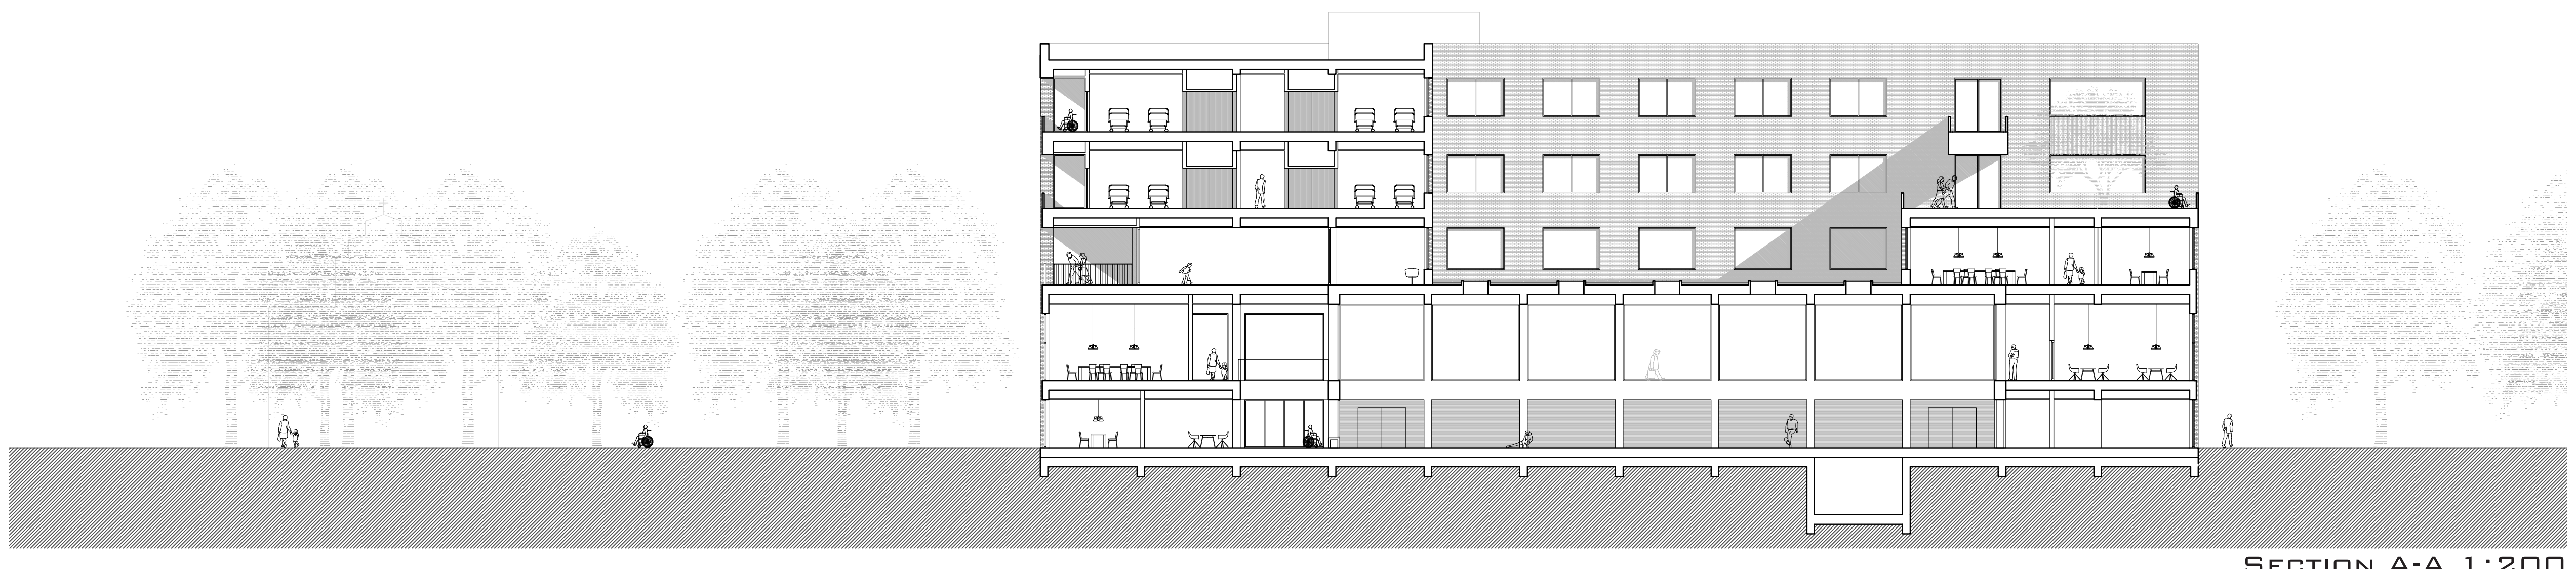

CITY LEVEL 1:200

EAST ELEVATION 1:200

SECTION A-A 1:200

REHABILITATION CENTRE

CONNECTING PEOPLE

BLURRING THE BORDERS BETWEEN THE CLINIC AND THE CITY

FRANK DE VLEESCHHOUWER
1544667

JURJEN ZEINSTR, LAURA ALVAREZ,
MAURO PARRAVICINI, MATTHIJS PRINS